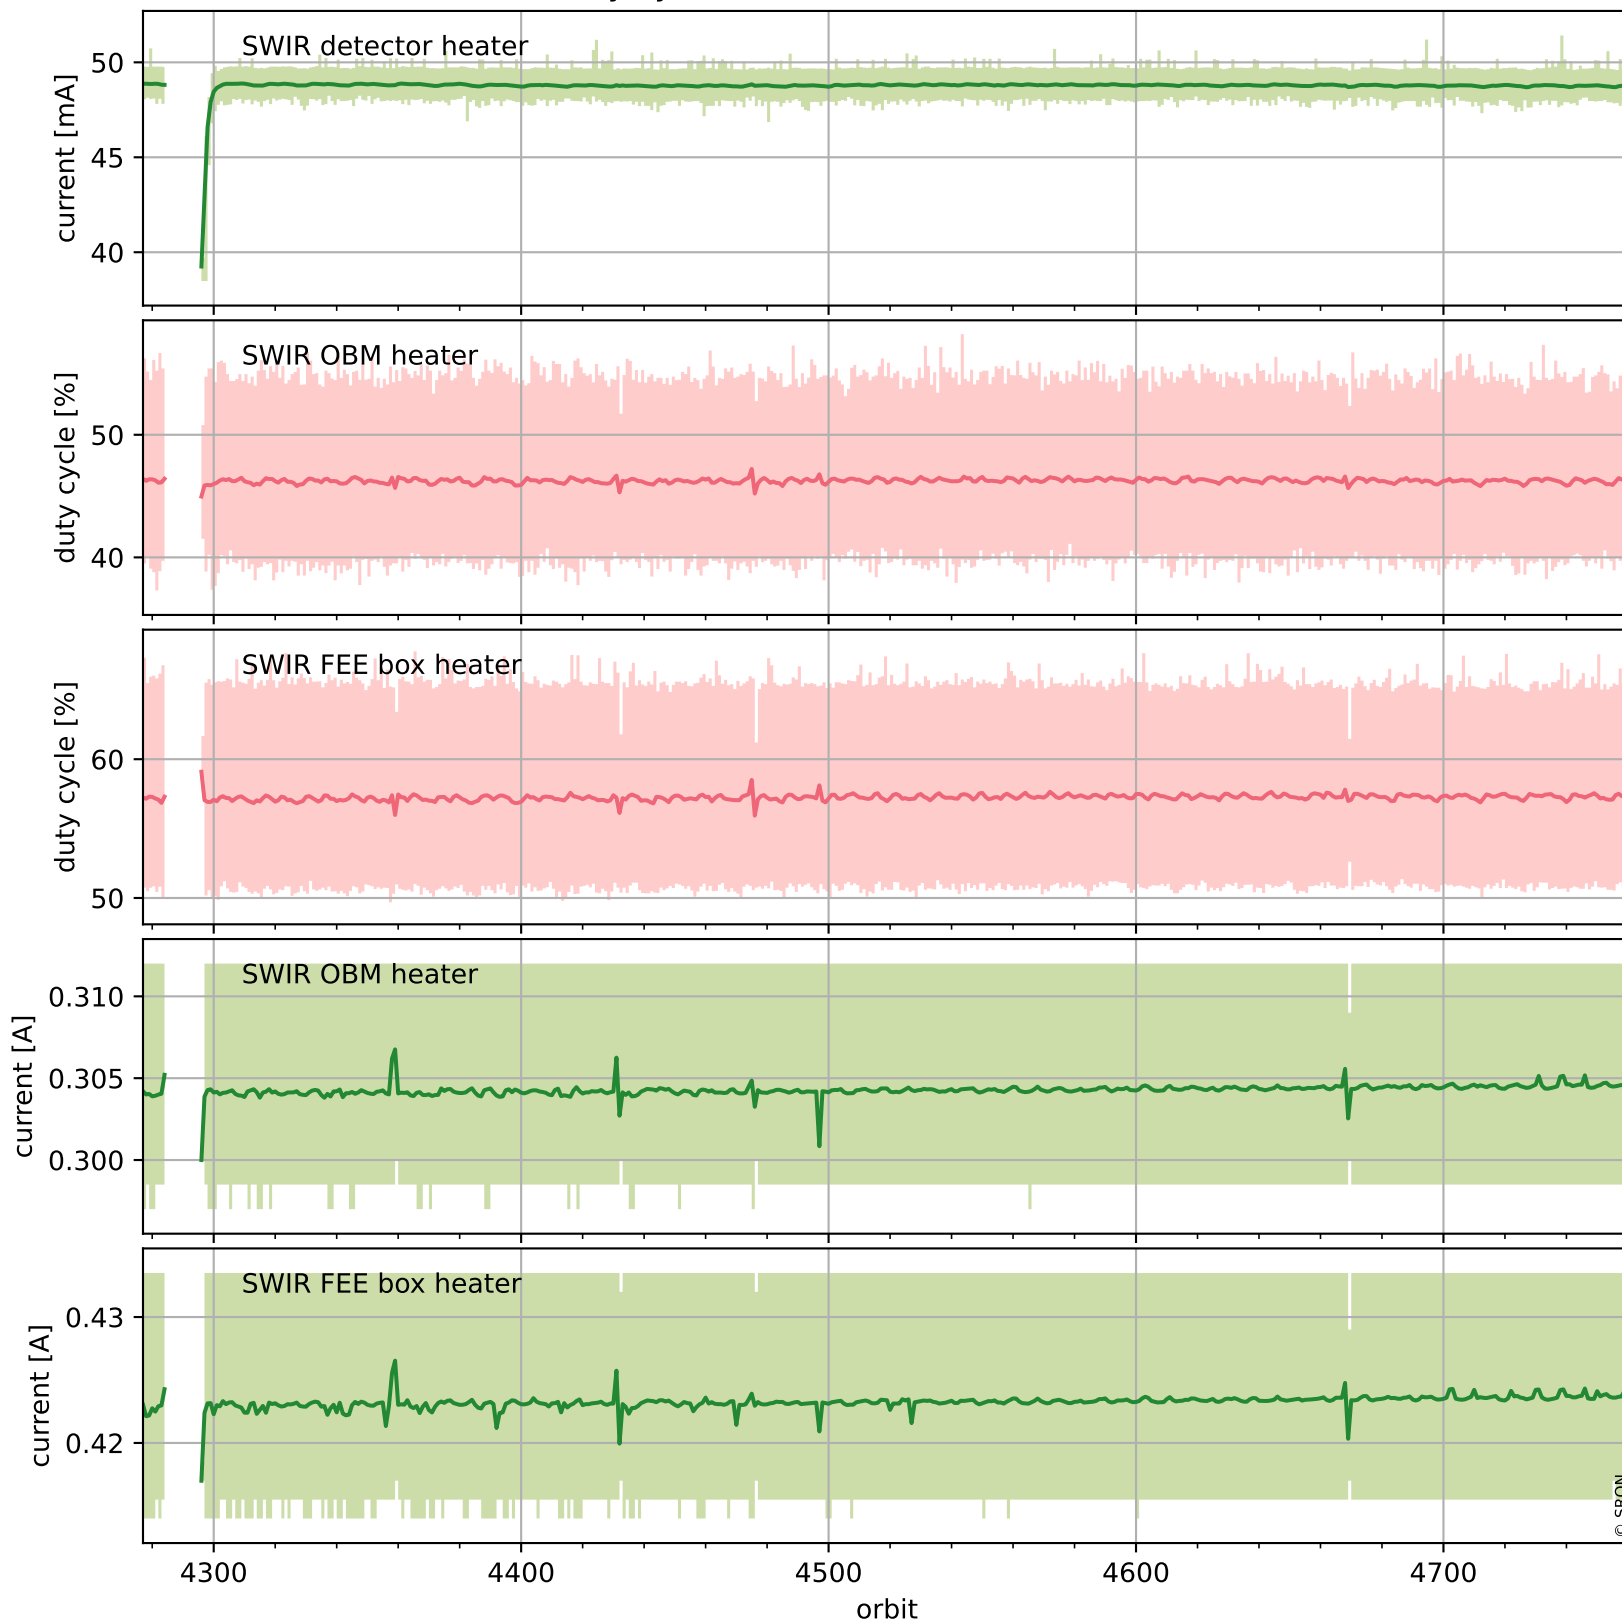

Tropomi SWIR housekeeping data

orbits : [4748, 4761]
coverage : 2018-09-13 / 2018-09-14
created : 2023-08-21T08:34:56

Temperature of sensors relevant for SWIR (one day)

Tropomi SWIR housekeeping data

orbits : [4277, 4761]
coverage : 2018-08-10 / 2018-09-14
created : 2023-08-21T08:34:57

Temperature of sensors relevant for SWIR (last month)

Tropomi SWIR housekeeping data

orbits : [4748, 4761]
coverage : 2018-09-13 / 2018-09-14
created : 2023-08-21T08:34:57

Current and duty cycle of 3 heaters relevant for SWIR (one day)

Tropomi SWIR housekeeping data

orbits : [4277, 4761]
coverage : 2018-08-10 / 2018-09-14
created : 2023-08-21T08:34:57

Current and duty cycle of 3 heaters relevant for SWIR (last month)

Tropomi SWIR housekeeping data

orbits : [4748, 4761]
coverage : 2018-09-13 / 2018-09-14
created : 2023-08-21T08:34:58

Temperature of sensors at the SWIR front-end electronics (one day)

Tropomi SWIR housekeeping data

orbits : [4277, 4761]
coverage : 2018-08-10 / 2018-09-14
created : 2023-08-21T08:34:58