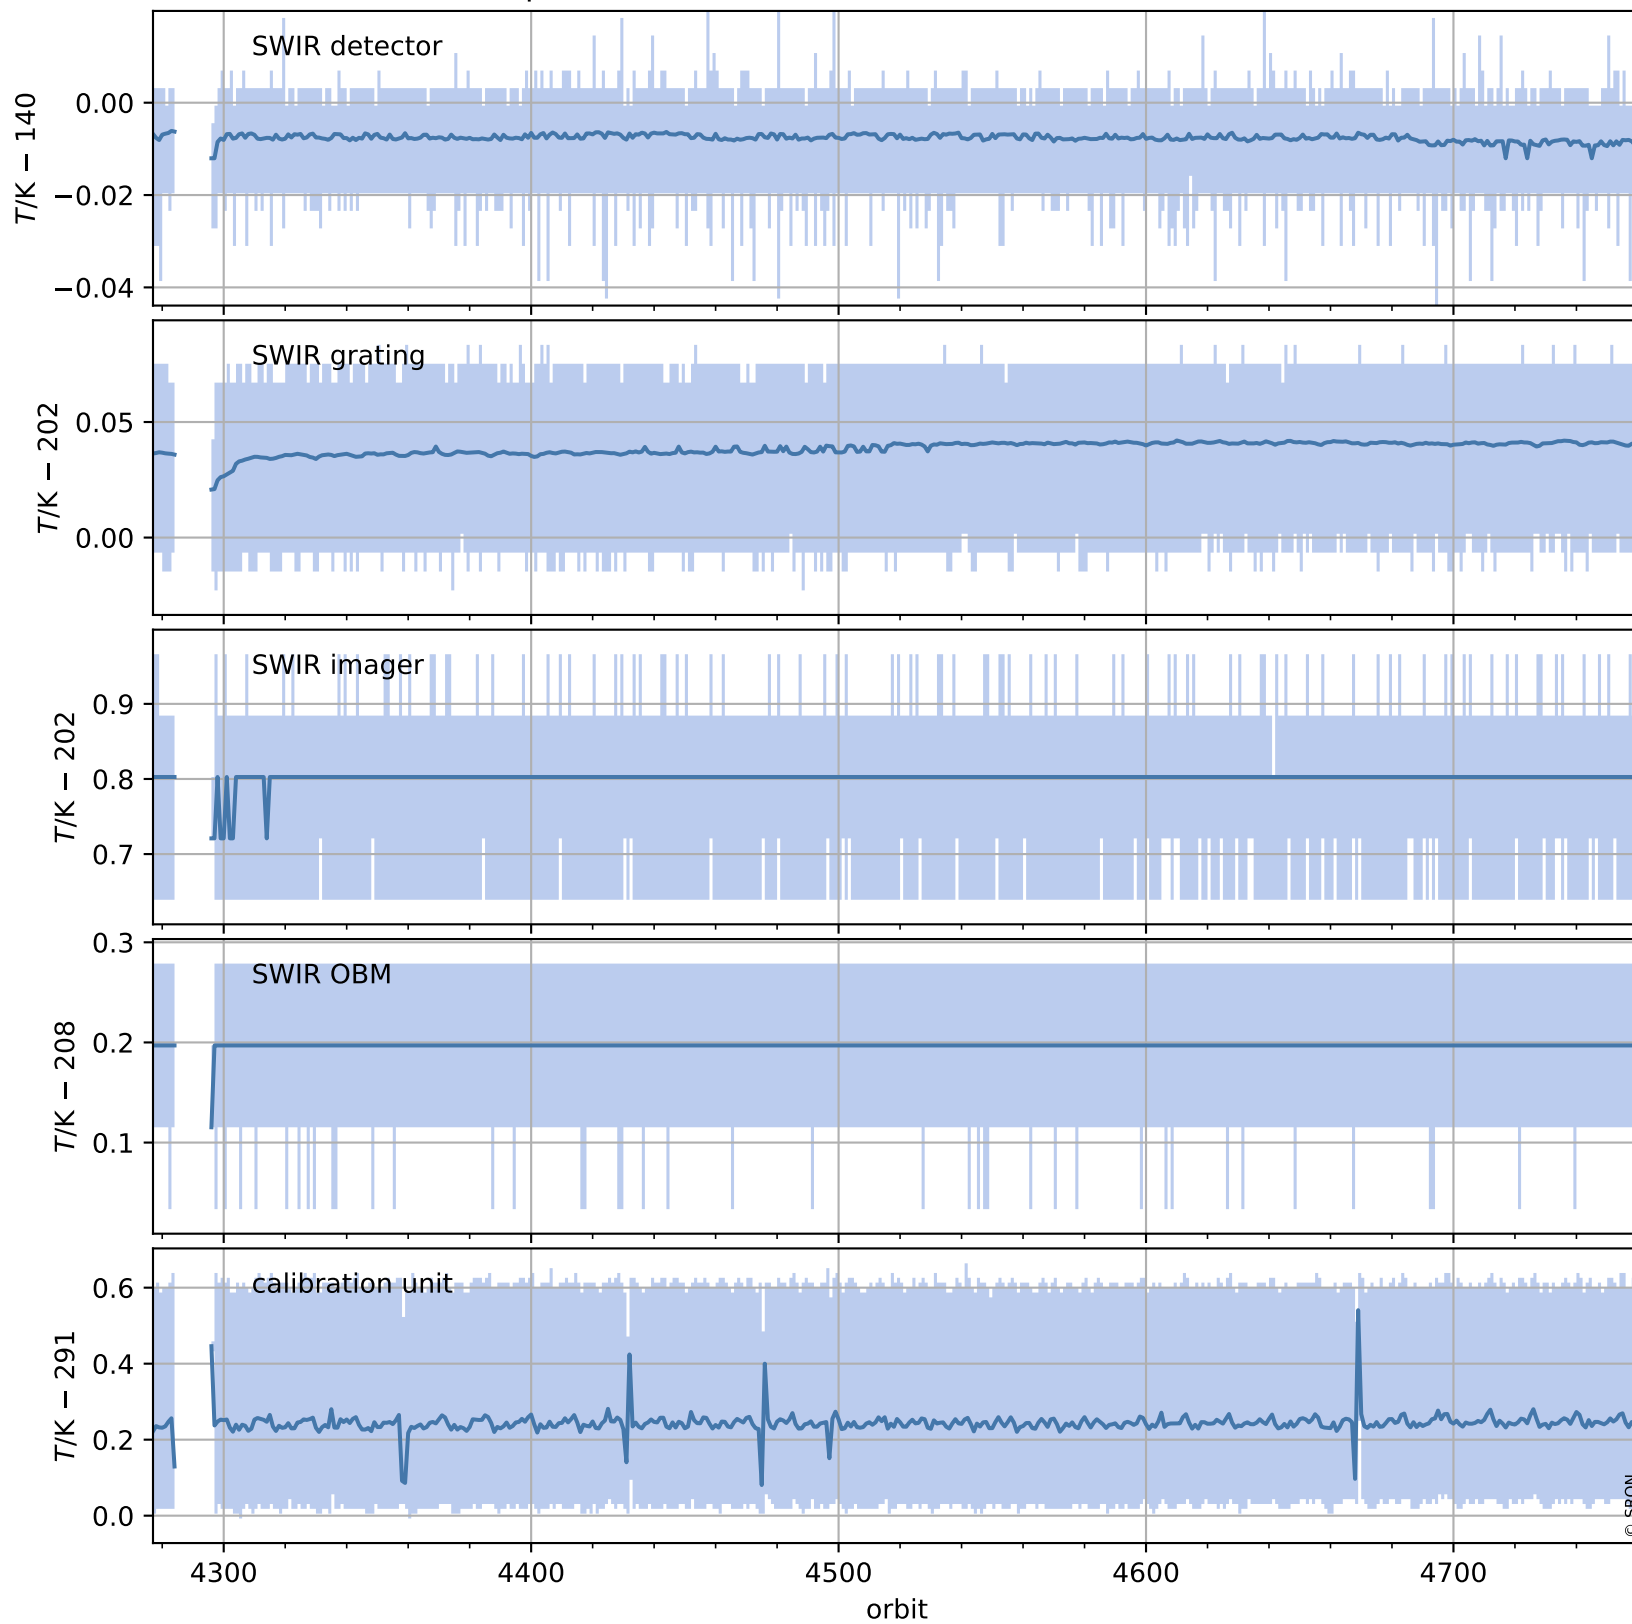

Tropomi SWIR housekeeping data

orbits : [4748, 4761]
coverage : 2018-09-13 / 2018-09-14
created : 2023-08-21T08:34:56

Temperature of sensors relevant for SWIR (one day)

Tropomi SWIR housekeeping data

orbits : [4277, 4761]
coverage : 2018-08-10 / 2018-09-14
created : 2023-08-21T08:34:57

Temperature of sensors relevant for SWIR (last month)

Tropomi SWIR housekeeping data

orbits : [4748, 4761]
coverage : 2018-09-13 / 2018-09-14
created : 2023-08-21T08:34:57

Current and duty cycle of 3 heaters relevant for SWIR (one day)

Tropomi SWIR housekeeping data

orbits : [4277, 4761]
coverage : 2018-08-10 / 2018-09-14
created : 2023-08-21T08:34:57

Current and duty cycle of 3 heaters relevant for SWIR (last month)

Tropomi SWIR housekeeping data

orbits : [4748, 4761]
coverage : 2018-09-13 / 2018-09-14
created : 2023-08-21T08:34:58

Temperature of sensors at the SWIR front-end electronics (one day)

Tropomi SWIR housekeeping data

orbits : [4277, 4761]
coverage : 2018-08-10 / 2018-09-14
created : 2023-08-21T08:34:58