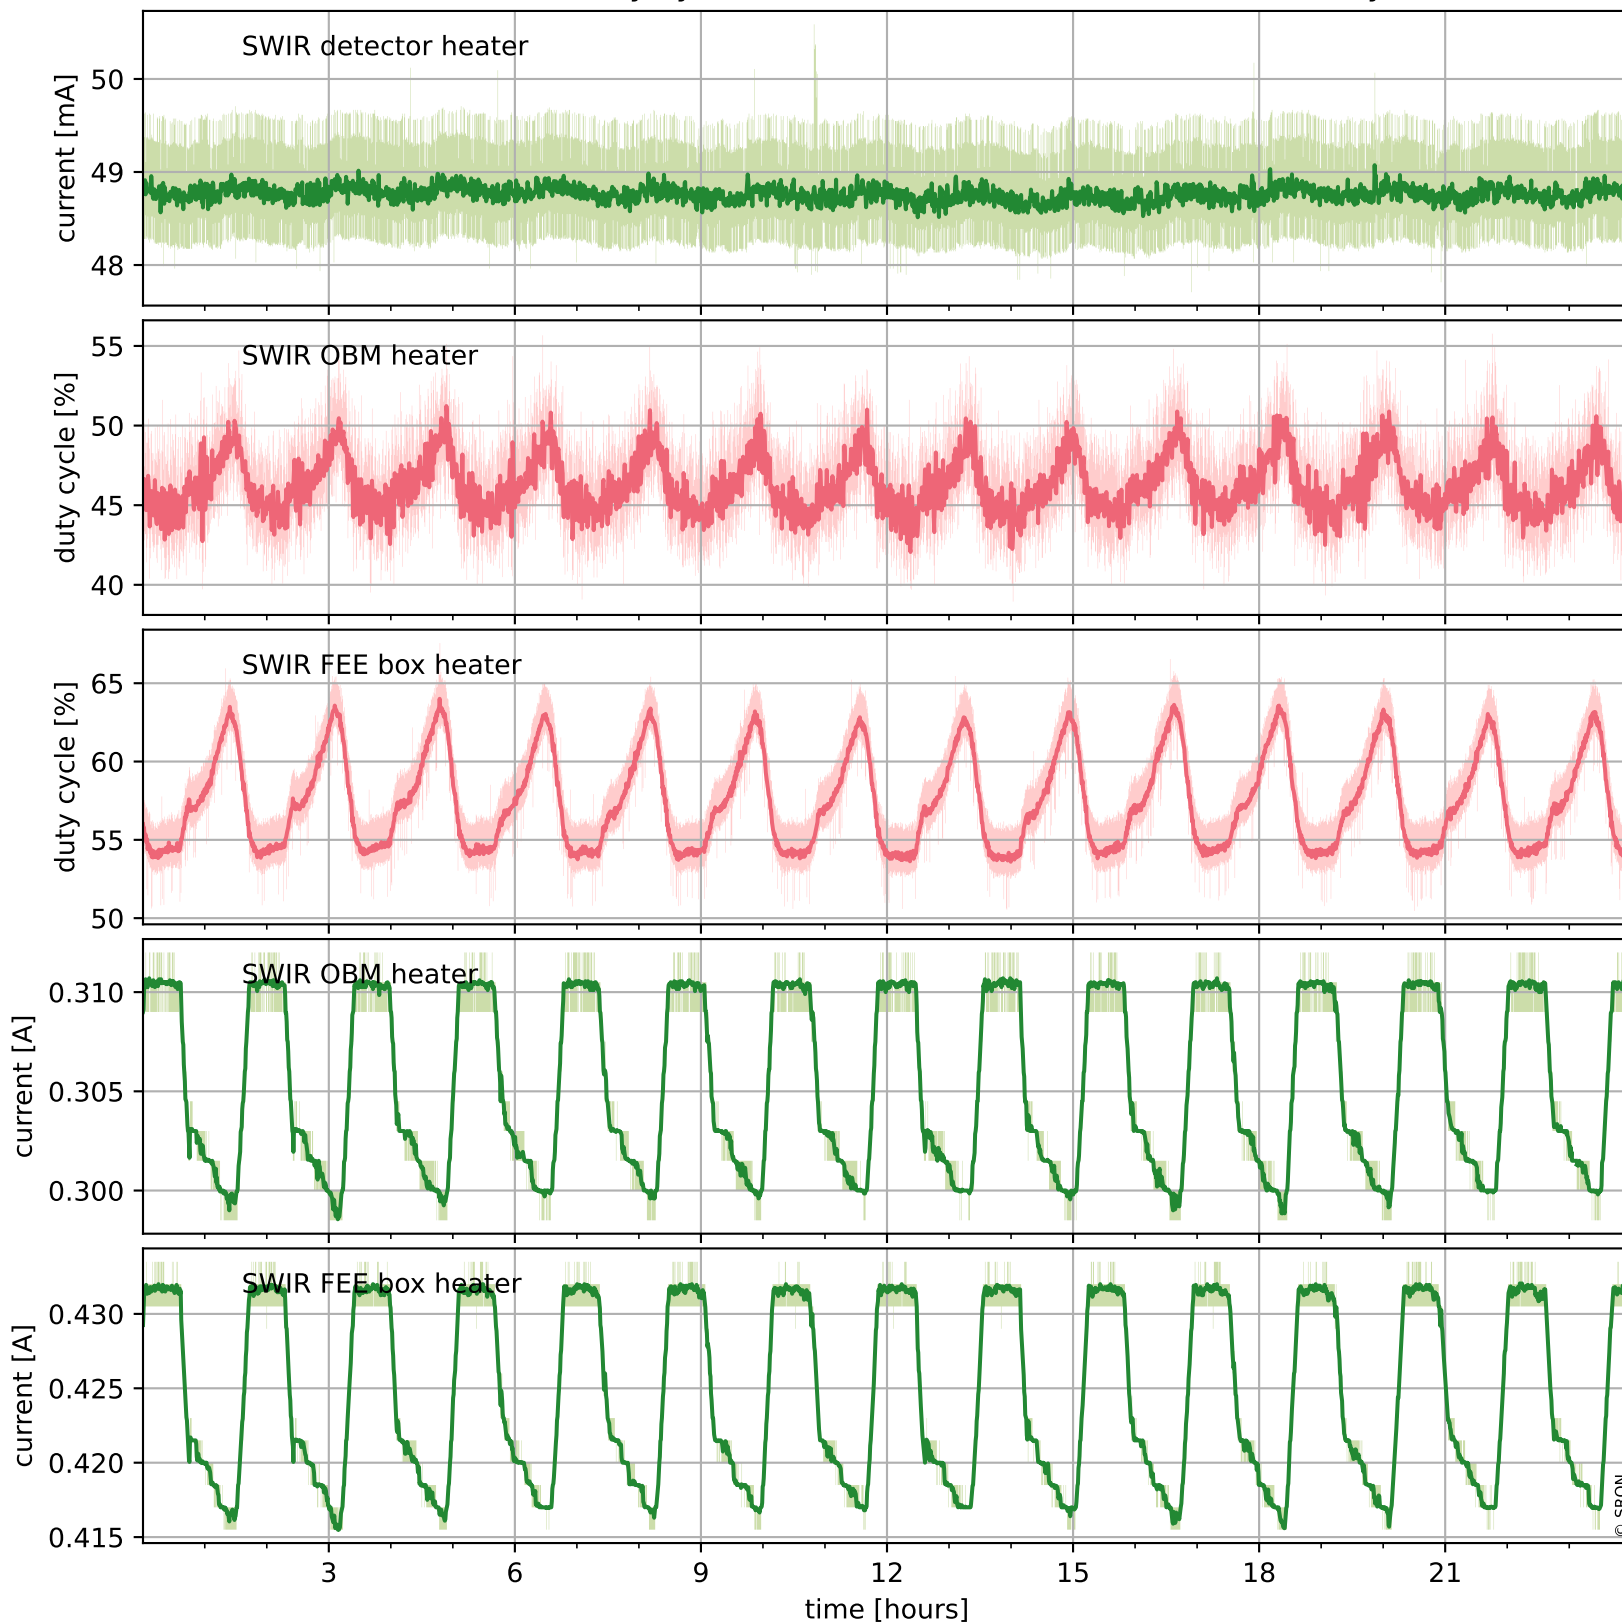

Tropomi SWIR housekeeping data

orbits : [4748, 4761]
coverage : 2018-09-13 / 2018-09-14
created : 2023-08-21T08:34:56

Temperature of sensors relevant for SWIR (one day)

Tropomi SWIR housekeeping data

orbits : [4277, 4761]
coverage : 2018-08-10 / 2018-09-14
created : 2023-08-21T08:34:57

Temperature of sensors relevant for SWIR (last month)

Tropomi SWIR housekeeping data

orbits : [4748, 4761]
coverage : 2018-09-13 / 2018-09-14
created : 2023-08-21T08:34:57

Current and duty cycle of 3 heaters relevant for SWIR (one day)

orbits : [4748, 4761]
coverage : 2018-09-13 / 2018-09-14
created : 2023-08-21T08:34:58

Temperature of sensors at the SWIR front-end electronics (one day)

Tropomi SWIR housekeeping data

orbits : [4277, 4761]
coverage : 2018-08-10 / 2018-09-14
created : 2023-08-21T08:34:58