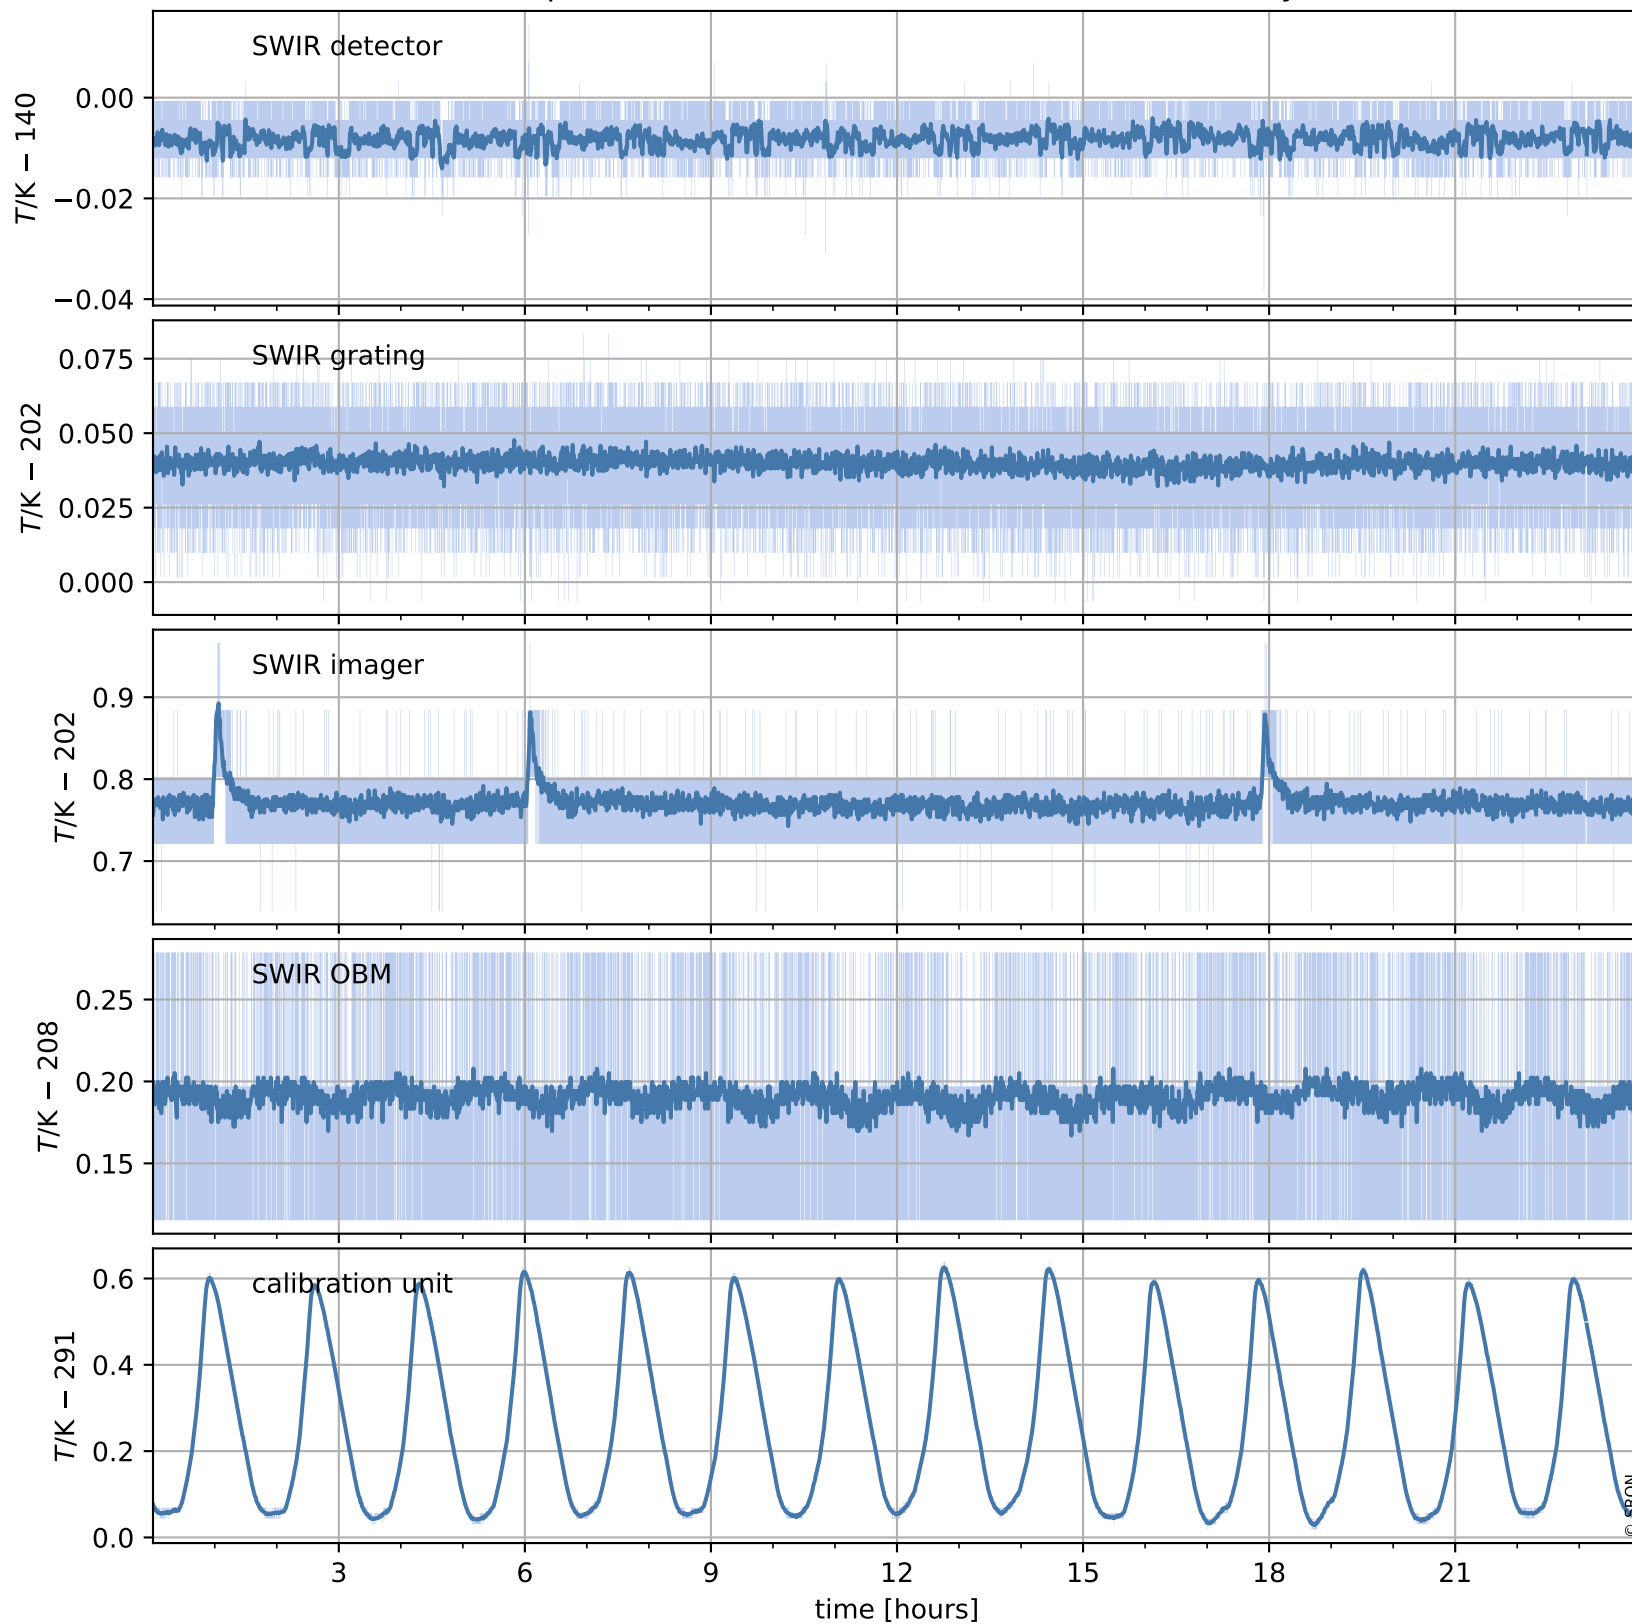

Tropomi SWIR housekeeping data

orbits : [4748, 4761]
coverage : 2018-09-13 / 2018-09-14
created : 2023-08-21T08:34:56

Temperature of sensors relevant for SWIR (one day)

Tropomi SWIR housekeeping data

orbits : [4277, 4761]
coverage : 2018-08-10 / 2018-09-14
created : 2023-08-21T08:34:57

Temperature of sensors relevant for SWIR (last month)

Tropomi SWIR housekeeping data

orbits : [4748, 4761]
coverage : 2018-09-13 / 2018-09-14
created : 2023-08-21T08:34:57

Current and duty cycle of 3 heaters relevant for SWIR (one day)