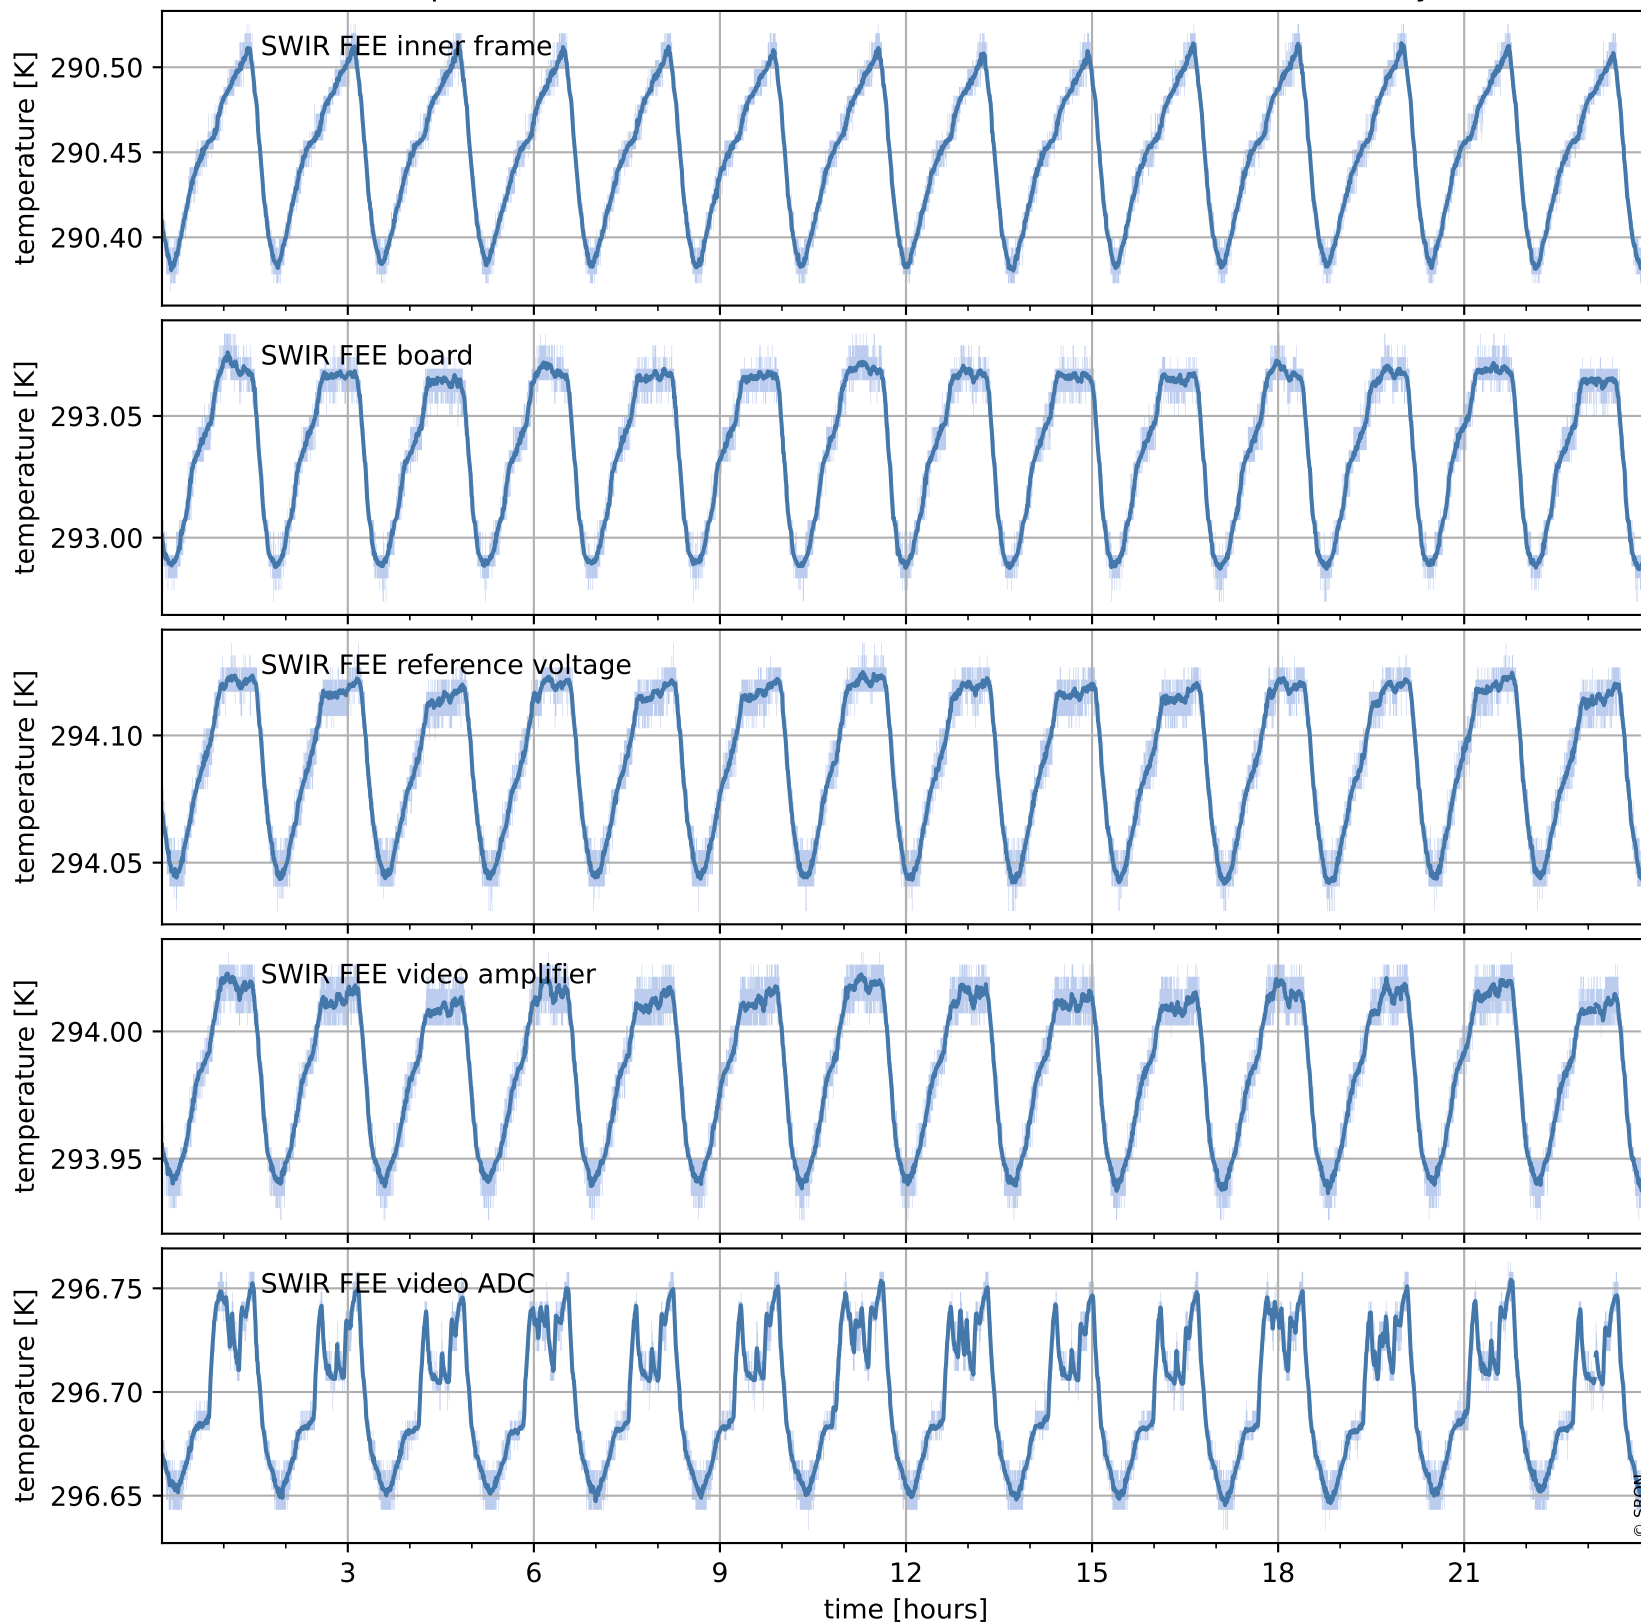

Tropomi SWIR housekeeping data

orbits : [4748, 4761]
coverage : 2018-09-13 / 2018-09-14
created : 2023-08-21T08:34:56

Temperature of sensors relevant for SWIR (one day)

Tropomi SWIR housekeeping data

orbits : [4277, 4761]
coverage : 2018-08-10 / 2018-09-14
created : 2023-08-21T08:34:57

Temperature of sensors relevant for SWIR (last month)

Tropomi SWIR housekeeping data

orbits : [4748, 4761]
coverage : 2018-09-13 / 2018-09-14
created : 2023-08-21T08:34:57

Current and duty cycle of 3 heaters relevant for SWIR (one day)

Tropomi SWIR housekeeping data

orbits : [4277, 4761]
coverage : 2018-08-10 / 2018-09-14
created : 2023-08-21T08:34:57

Current and duty cycle of 3 heaters relevant for SWIR (last month)

Tropomi SWIR housekeeping data

orbits : [4748, 4761]
coverage : 2018-09-13 / 2018-09-14
created : 2023-08-21T08:34:58

Temperature of sensors at the SWIR front-end electronics (one day)

Tropomi SWIR housekeeping data

orbits : [4277, 4761]
coverage : 2018-08-10 / 2018-09-14
created : 2023-08-21T08:34:58