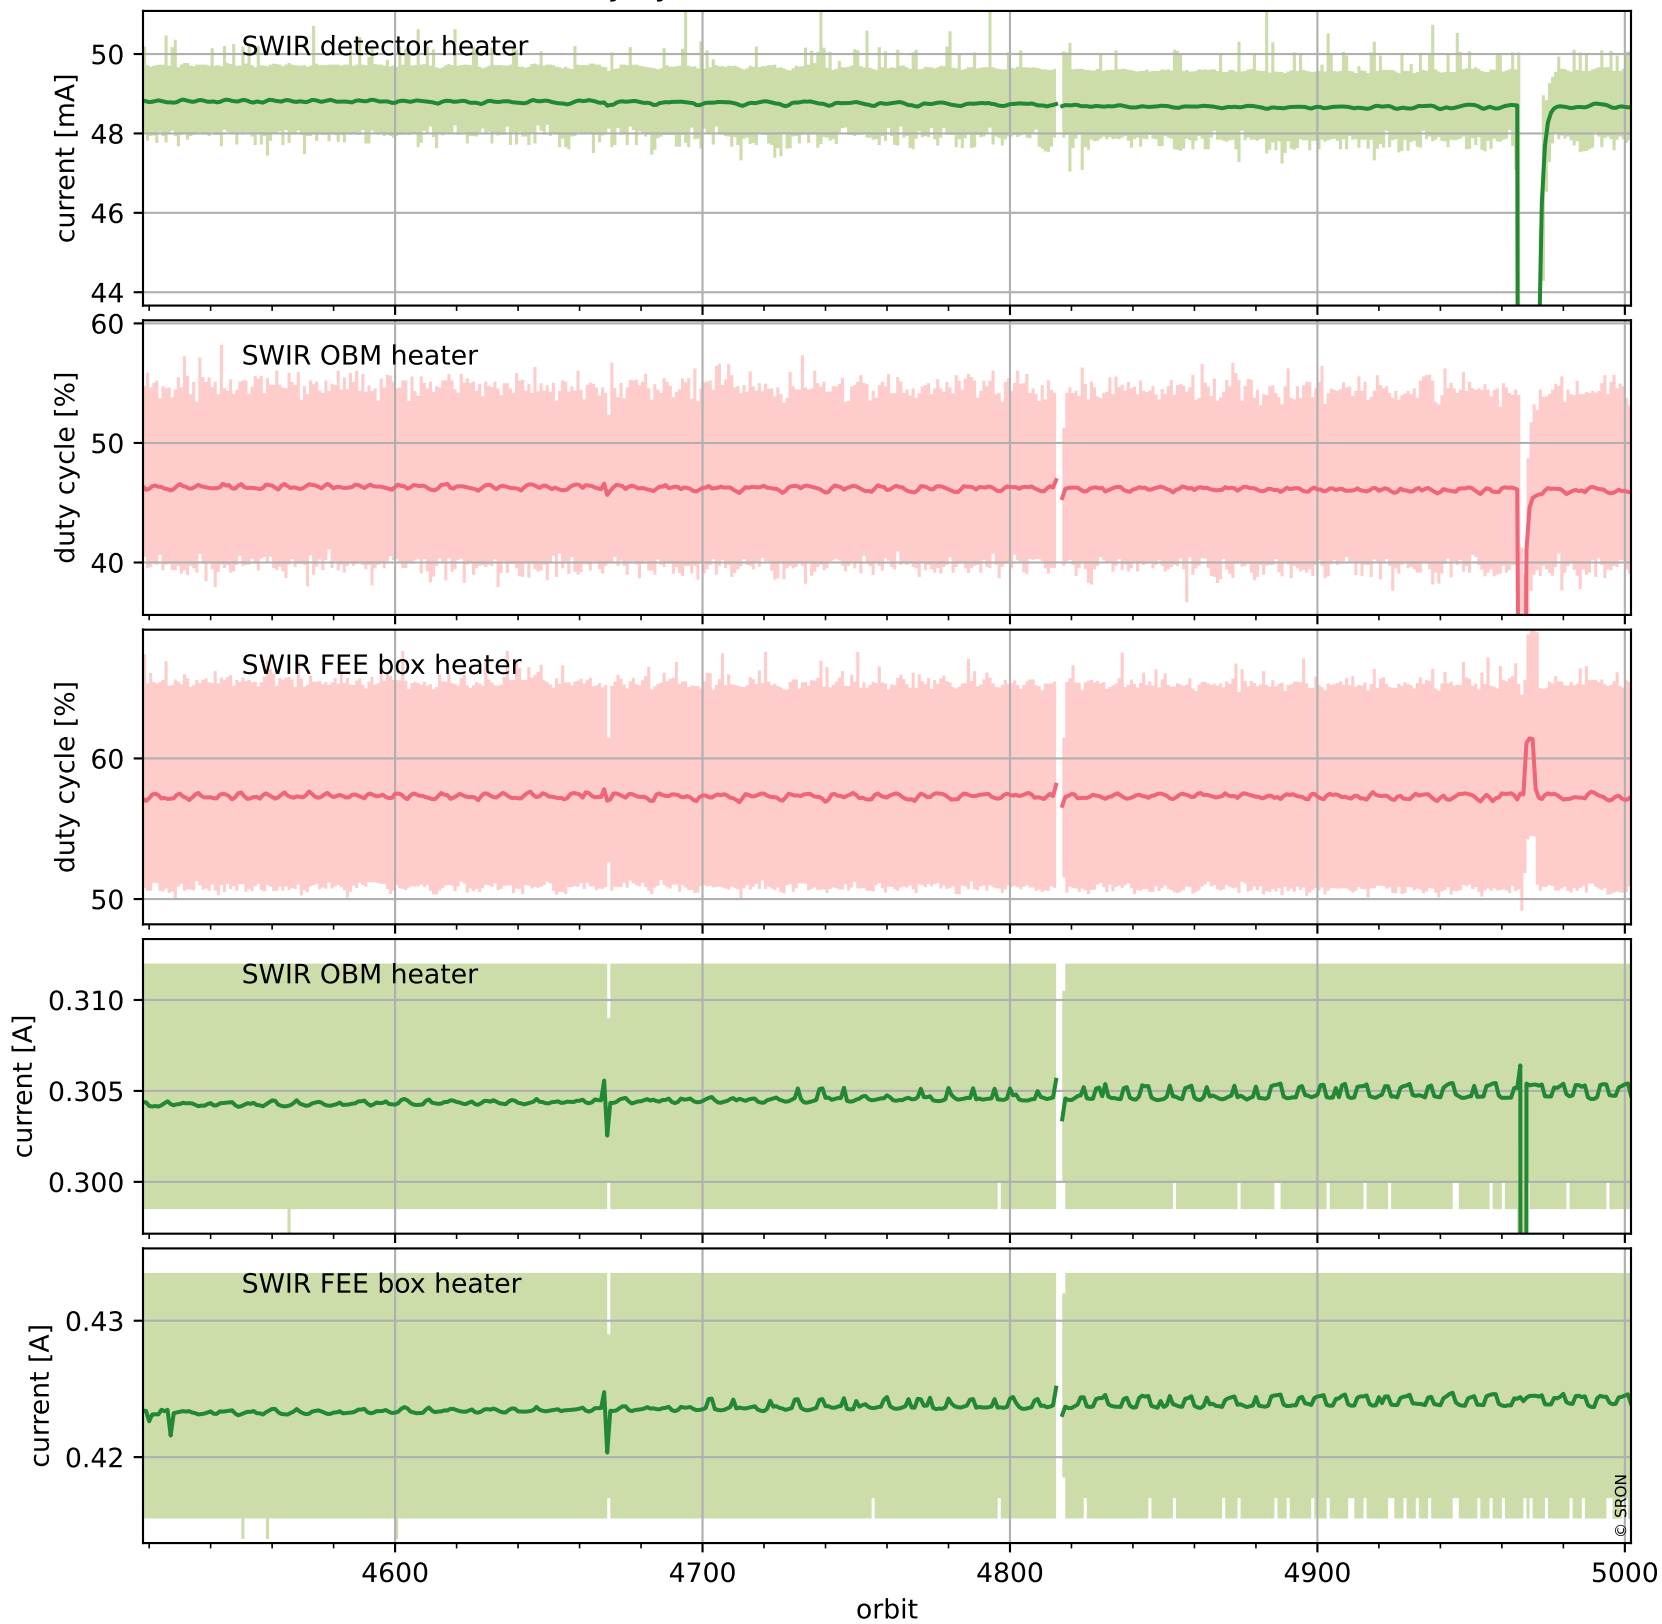

Tropomi SWIR housekeeping data

orbits : [4989, 5002]
coverage : 2018-09-30 / 2018-10-01
created : 2023-08-21T08:35:36

Temperature of sensors relevant for SWIR (one day)

Tropomi SWIR housekeeping data

orbits : [4518, 5002]
coverage : 2018-08-27 / 2018-10-01
created : 2023-08-21T08:35:36

Tropomi SWIR housekeeping data

orbits : [4989, 5002]
coverage : 2018-09-30 / 2018-10-01
created : 2023-08-21T08:35:37

Current and duty cycle of 3 heaters relevant for SWIR (one day)

Tropomi SWIR housekeeping data

orbits : [4518, 5002]
coverage : 2018-08-27 / 2018-10-01
created : 2023-08-21T08:35:37

Current and duty cycle of 3 heaters relevant for SWIR (last month)

Tropomi SWIR housekeeping data

orbits : [4989, 5002]
coverage : 2018-09-30 / 2018-10-01
created : 2023-08-21T08:35:38

Temperature of sensors at the SWIR front-end electronics (one day)

Tropomi SWIR housekeeping data

orbits : [4518, 5002]
coverage : 2018-08-27 / 2018-10-01
created : 2023-08-21T08:35:38

Temperature of sensors at the SWIR front-end electronics (last month)