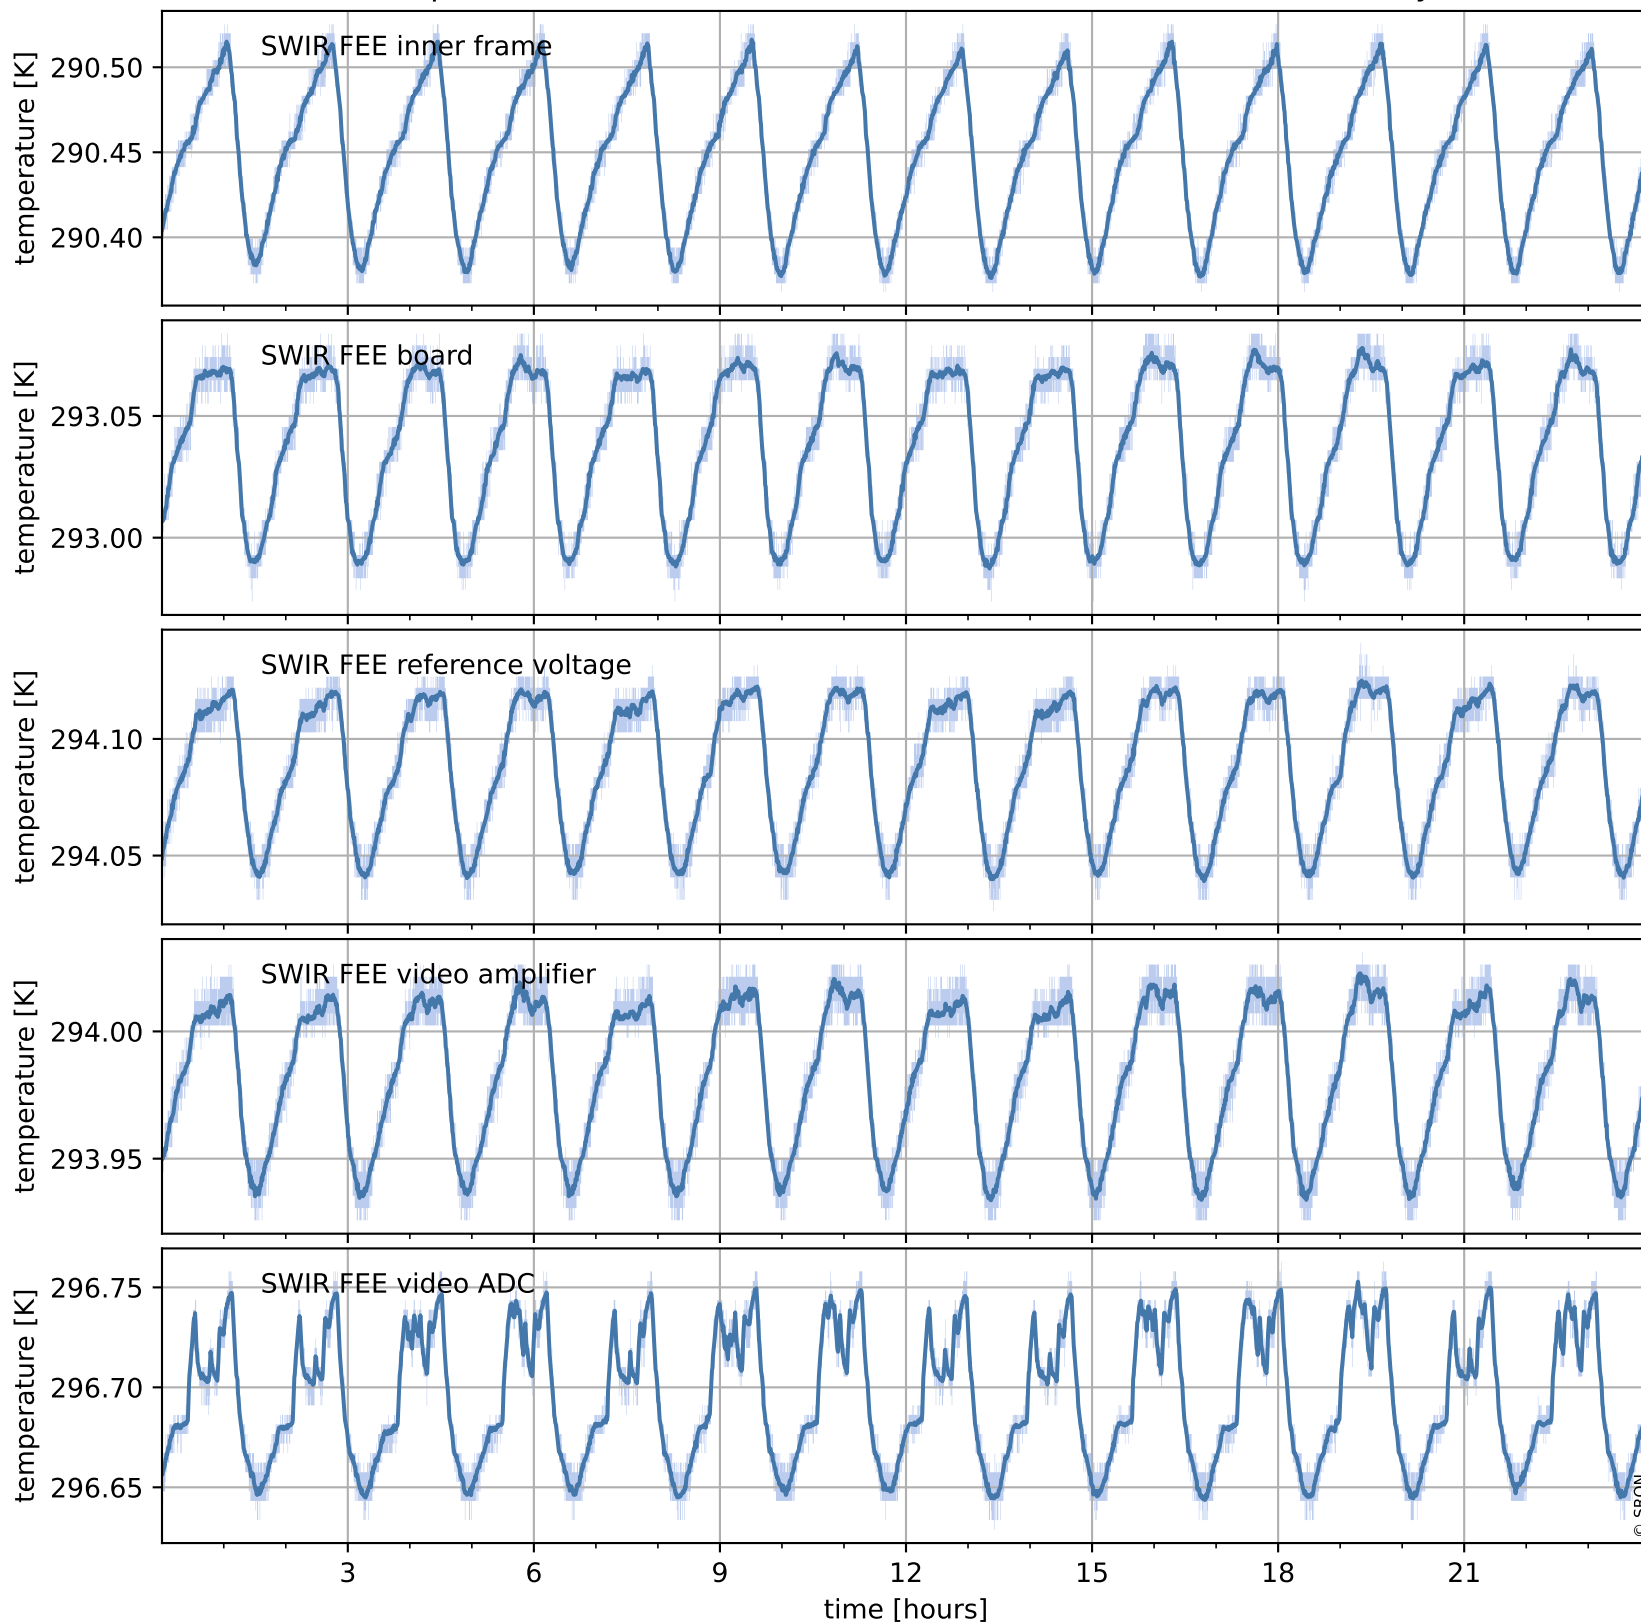

Tropomi SWIR housekeeping data

orbits : [4989, 5002]
coverage : 2018-09-30 / 2018-10-01
created : 2023-08-21T08:35:38

Temperature of sensors at the SWIR front-end electronics (one day)