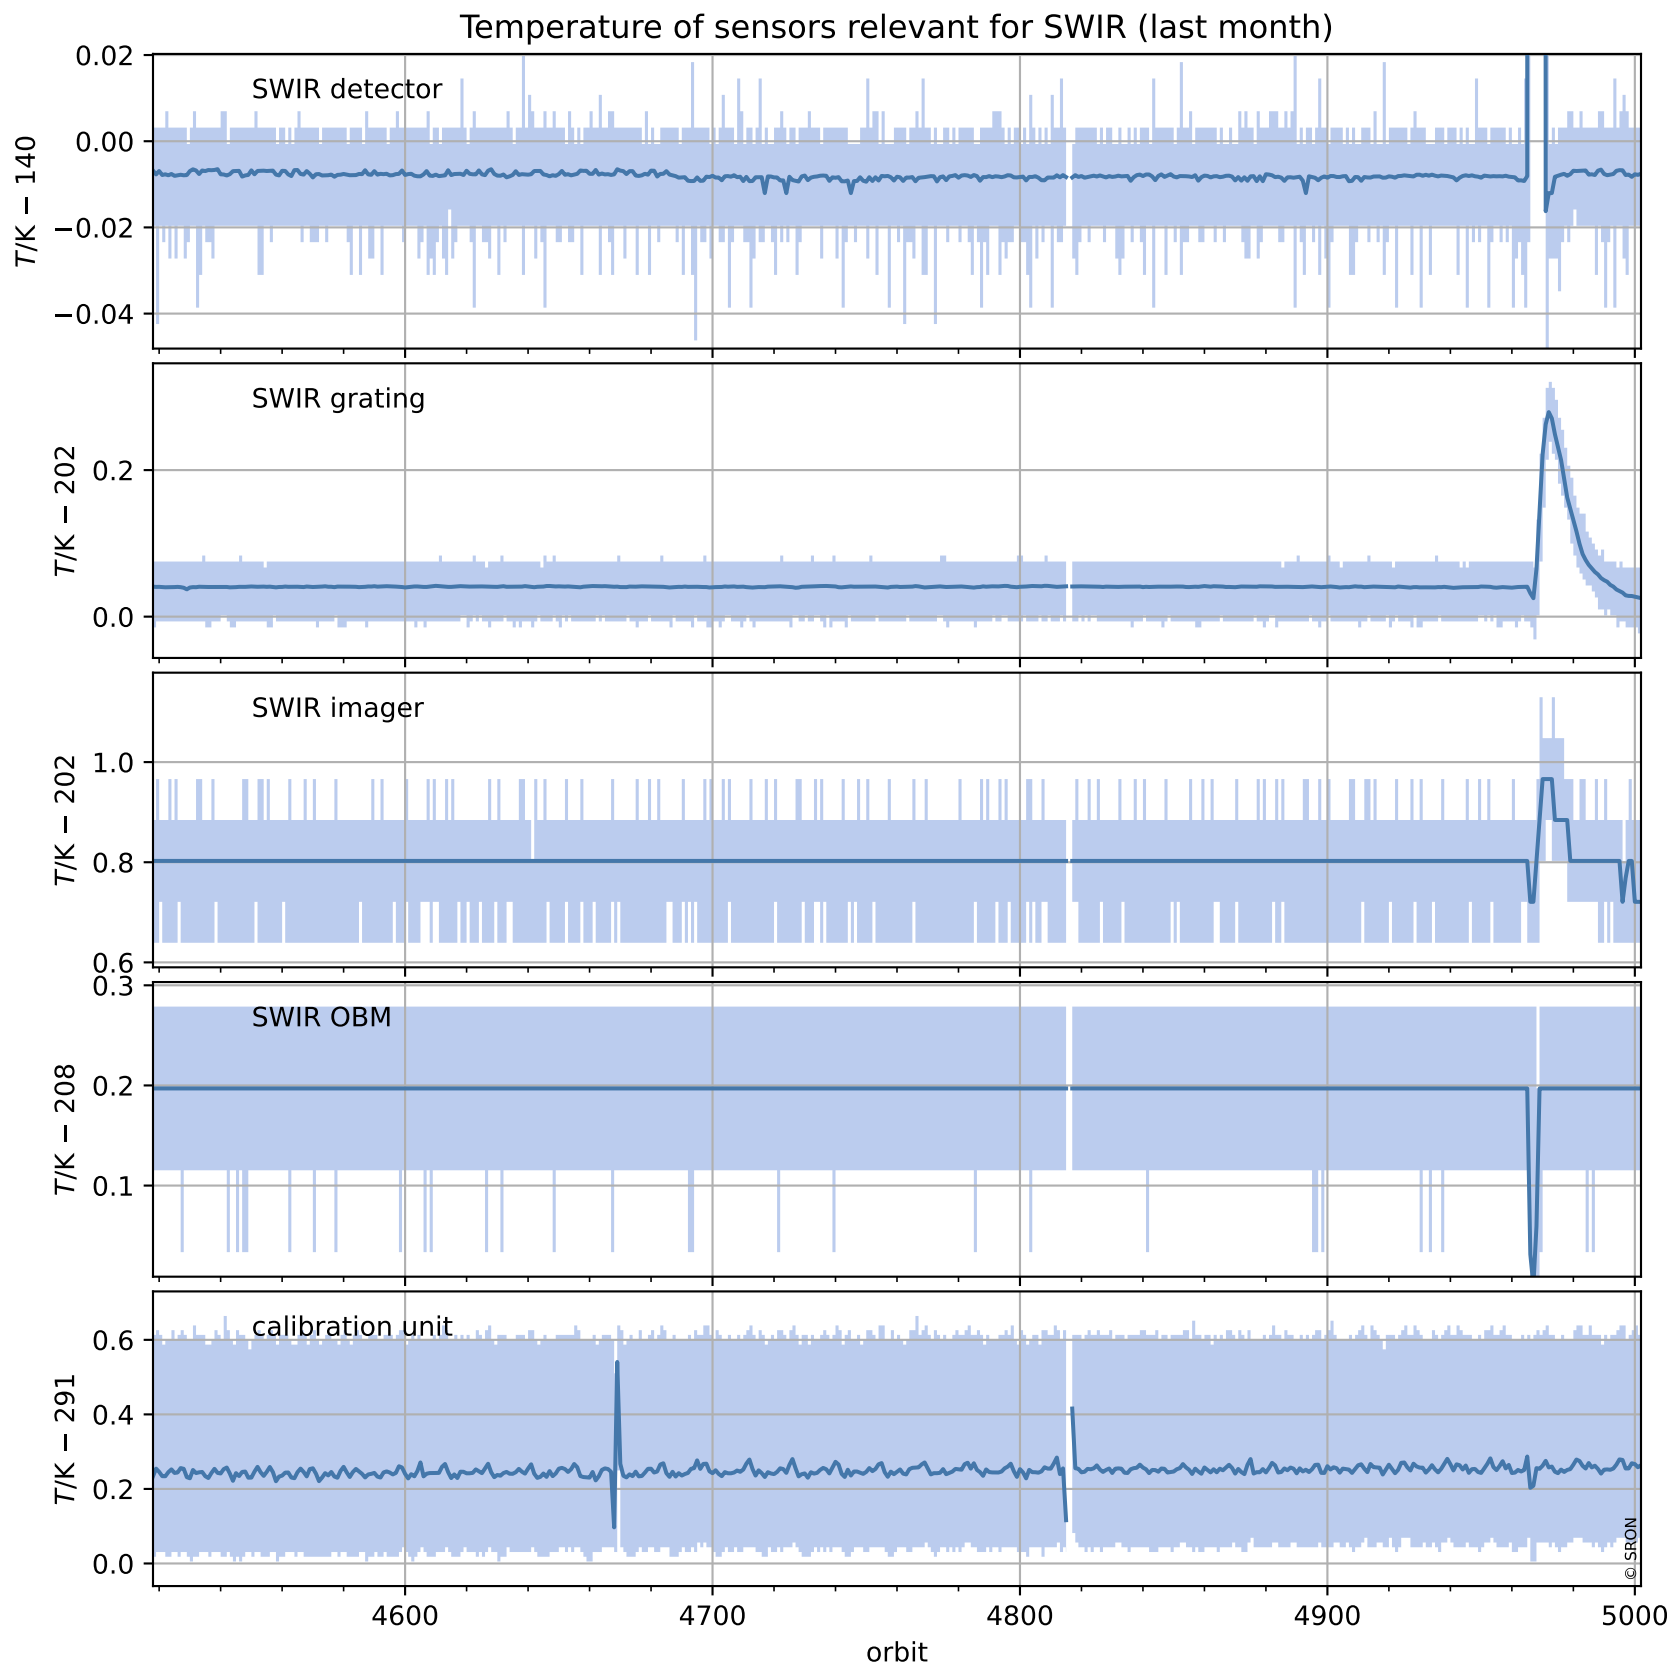

Tropomi SWIR housekeeping data

orbits : [4989, 5002]
coverage : 2018-09-30 / 2018-10-01
created : 2023-08-21T08:35:36

Temperature of sensors relevant for SWIR (one day)

Tropomi SWIR housekeeping data

orbits : [4518, 5002]
coverage : 2018-08-27 / 2018-10-01
created : 2023-08-21T08:35:36

Tropomi SWIR housekeeping data

orbits : [4989, 5002]
coverage : 2018-09-30 / 2018-10-01
created : 2023-08-21T08:35:37

Current and duty cycle of 3 heaters relevant for SWIR (one day)

Tropomi SWIR housekeeping data

orbits : [4518, 5002]
coverage : 2018-08-27 / 2018-10-01
created : 2023-08-21T08:35:37

Current and duty cycle of 3 heaters relevant for SWIR (last month)

Tropomi SWIR housekeeping data

orbits : [4989, 5002]
coverage : 2018-09-30 / 2018-10-01
created : 2023-08-21T08:35:38