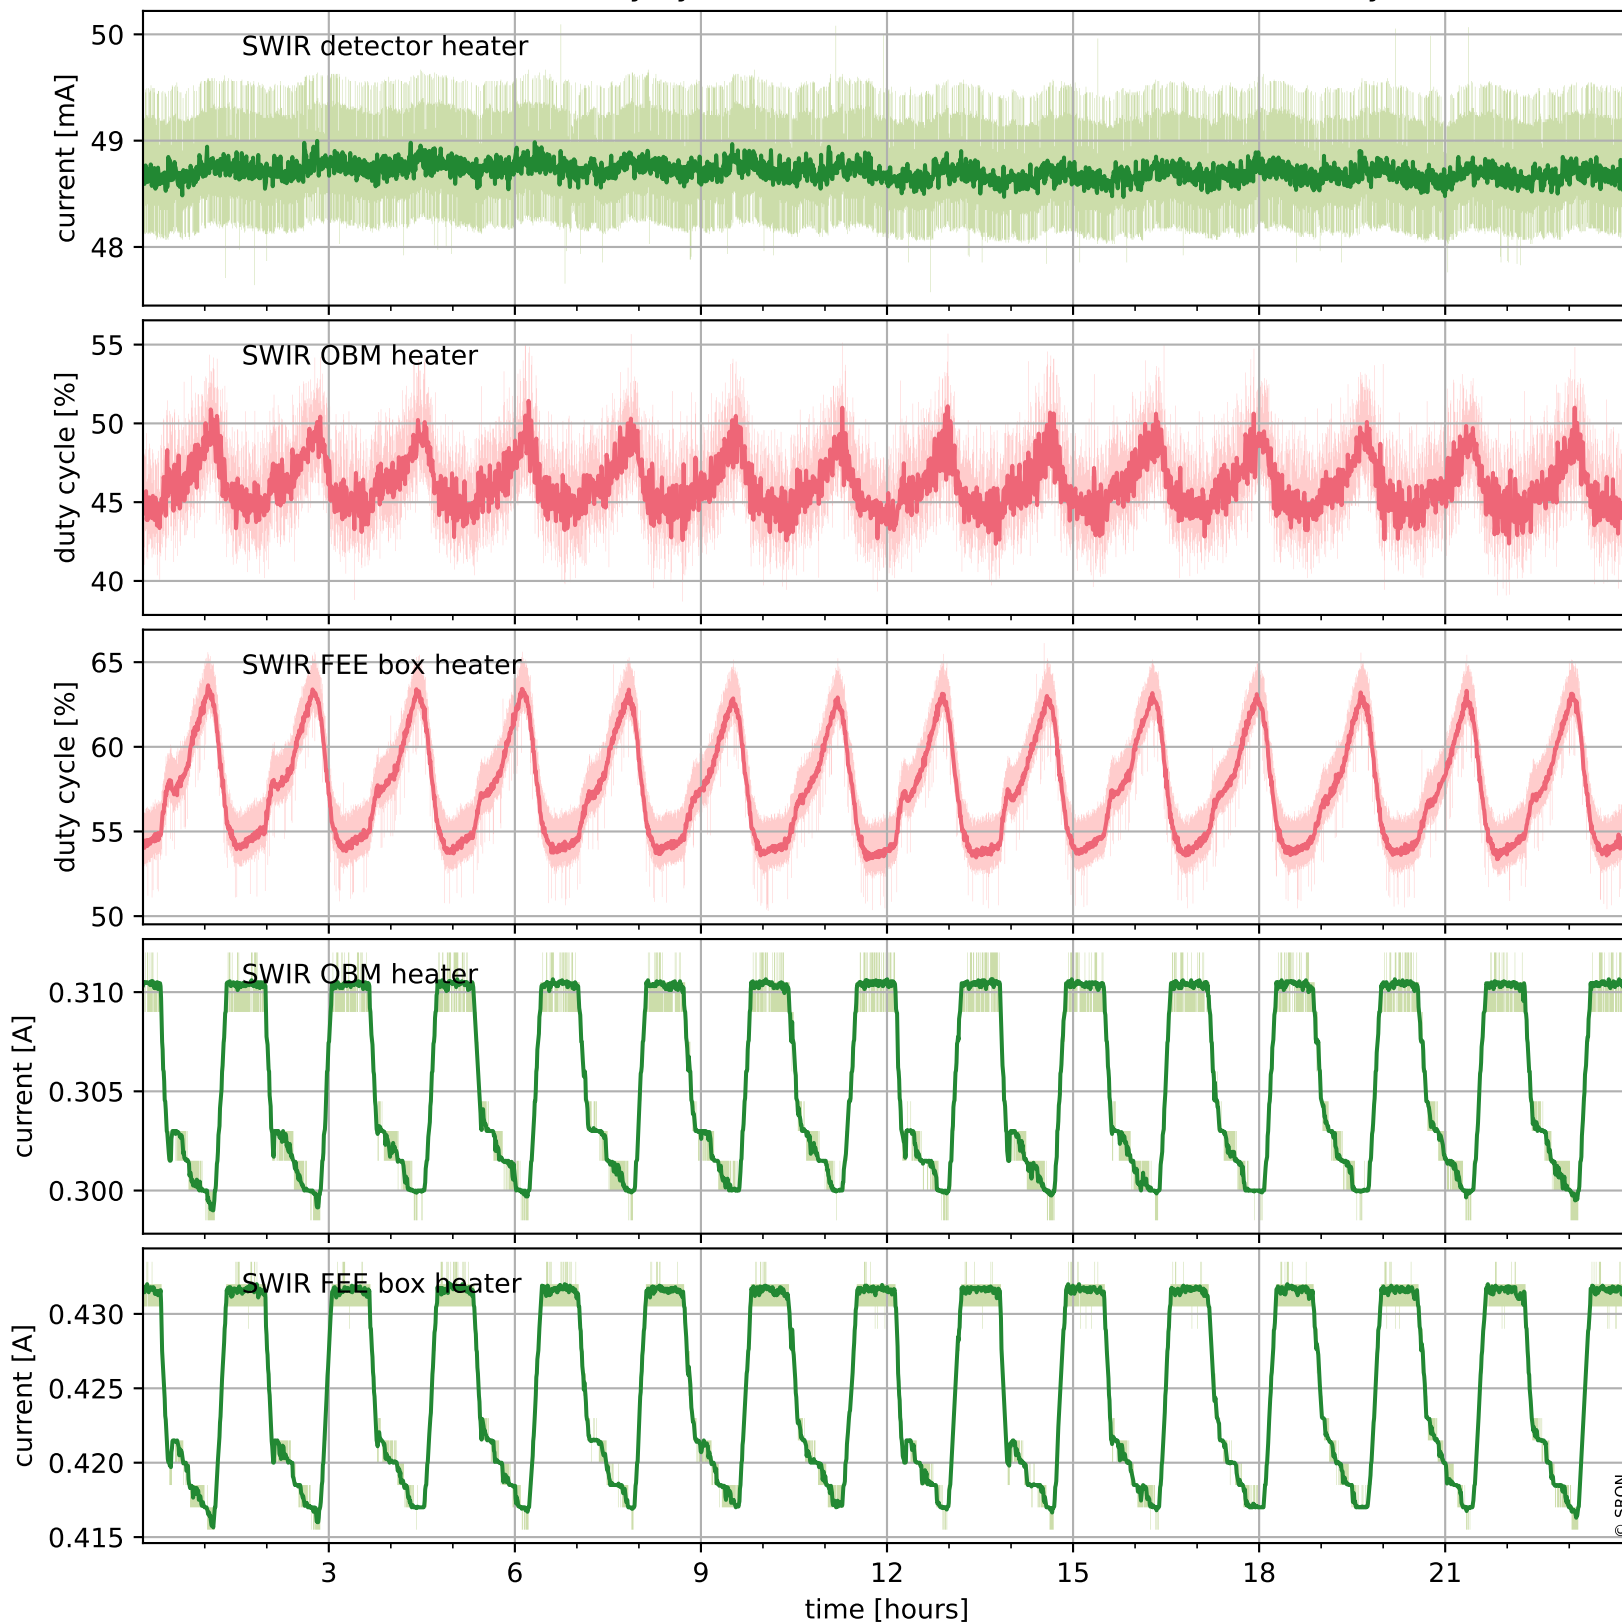

Tropomi SWIR housekeeping data

orbits : [4989, 5002]
coverage : 2018-09-30 / 2018-10-01
created : 2023-08-21T08:35:36

Temperature of sensors relevant for SWIR (one day)

Tropomi SWIR housekeeping data

orbits : [4518, 5002]
coverage : 2018-08-27 / 2018-10-01
created : 2023-08-21T08:35:36

Tropomi SWIR housekeeping data

orbits : [4989, 5002]
coverage : 2018-09-30 / 2018-10-01
created : 2023-08-21T08:35:37

Current and duty cycle of 3 heaters relevant for SWIR (one day)

Tropomi SWIR housekeeping data

orbits : [4518, 5002]
coverage : 2018-08-27 / 2018-10-01
created : 2023-08-21T08:35:37

Current and duty cycle of 3 heaters relevant for SWIR (last month)

Tropomi SWIR housekeeping data

orbits : [4989, 5002]
coverage : 2018-09-30 / 2018-10-01
created : 2023-08-21T08:35:38