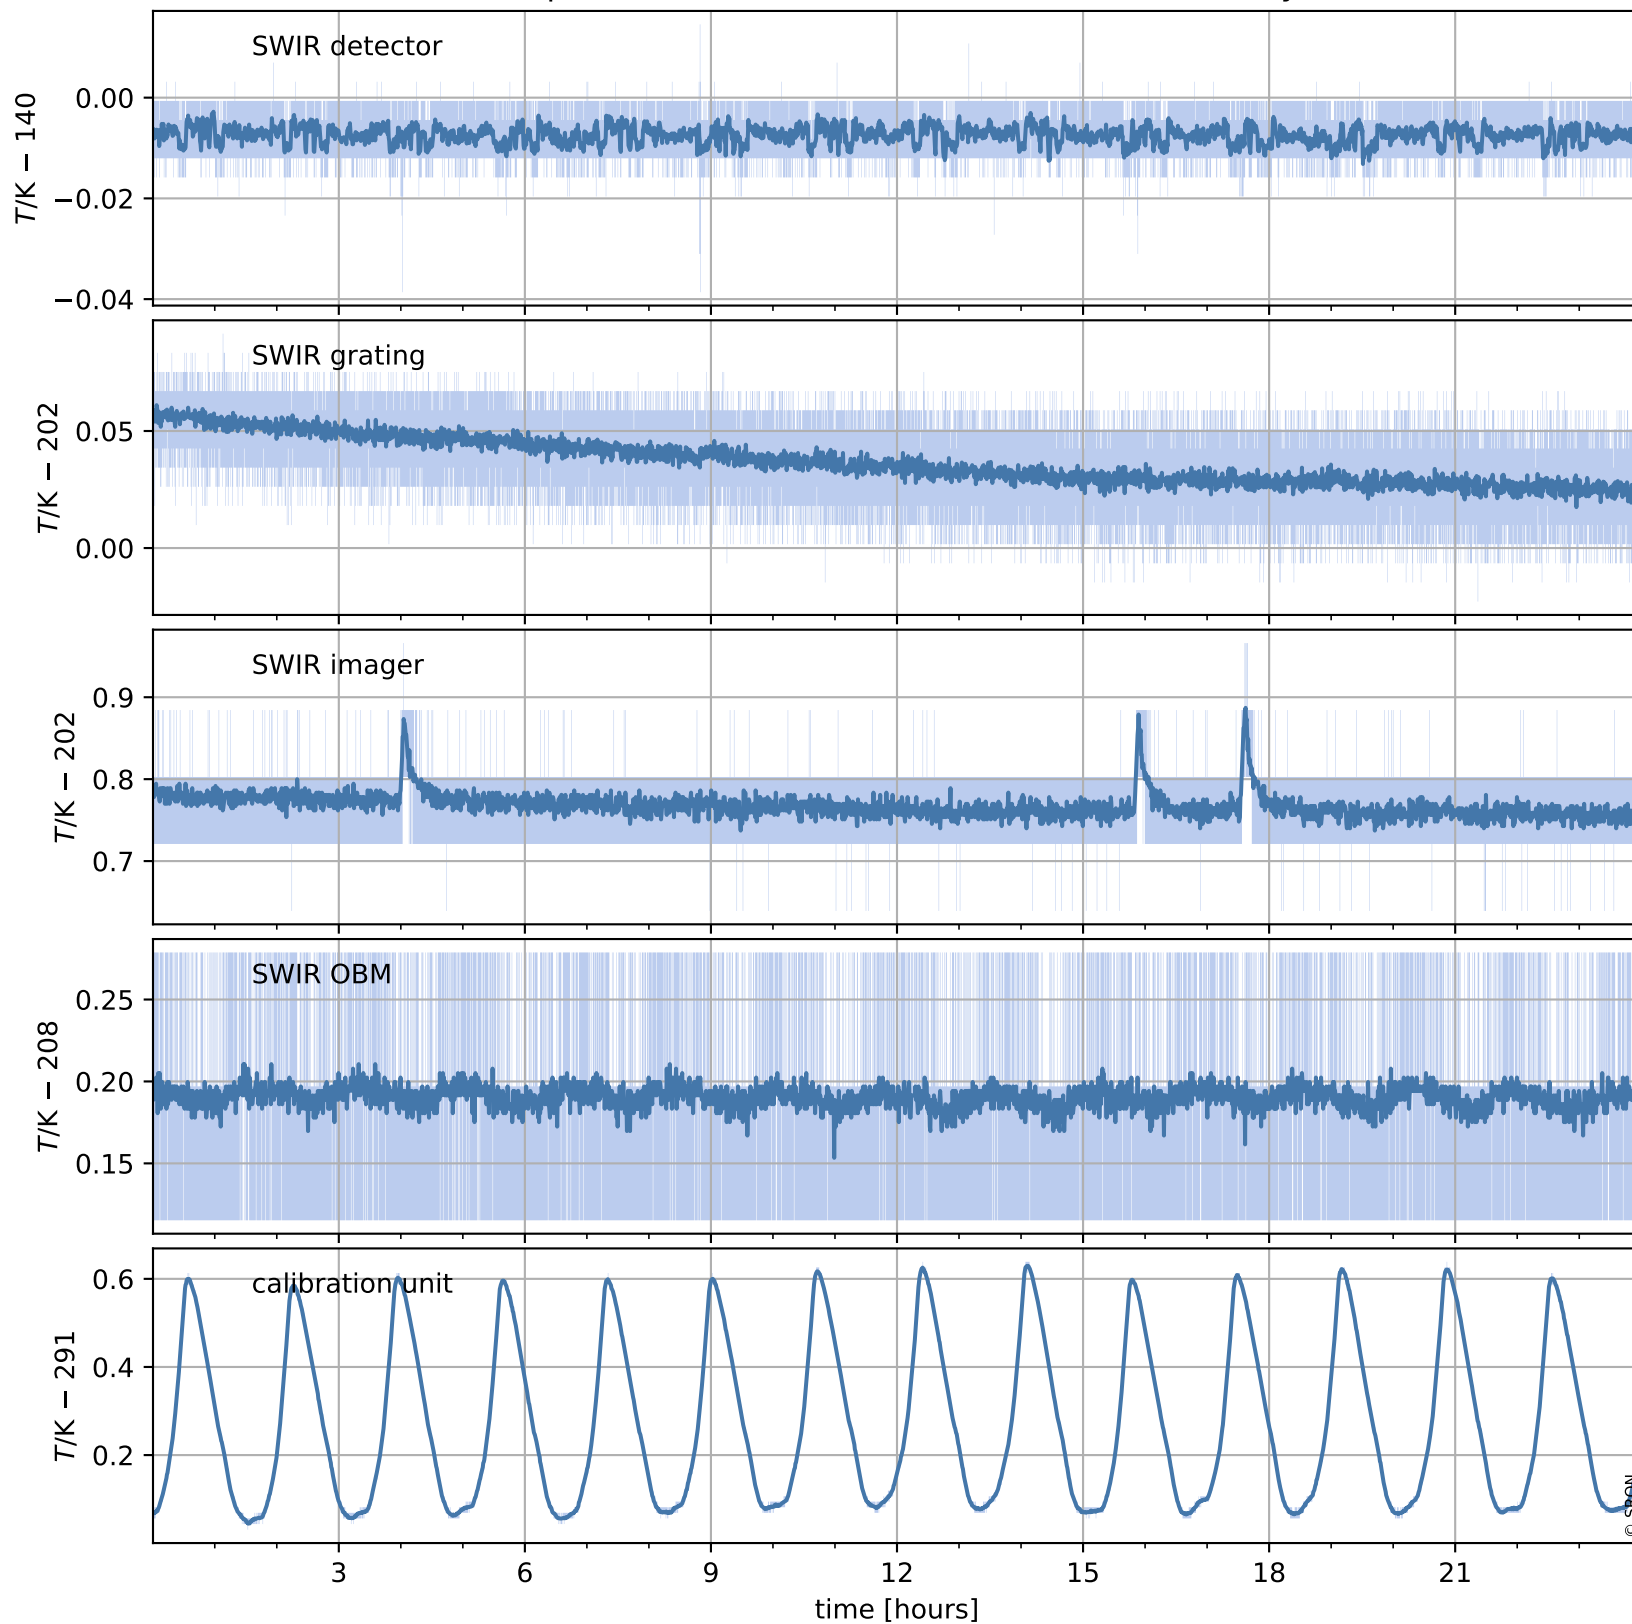

Tropomi SWIR housekeeping data

orbits : [4989, 5002]
coverage : 2018-09-30 / 2018-10-01
created : 2023-08-21T08:35:36

Temperature of sensors relevant for SWIR (one day)

Tropomi SWIR housekeeping data

orbits : [4518, 5002]
coverage : 2018-08-27 / 2018-10-01
created : 2023-08-21T08:35:36

Tropomi SWIR housekeeping data

orbits : [4989, 5002]
coverage : 2018-09-30 / 2018-10-01
created : 2023-08-21T08:35:37

Current and duty cycle of 3 heaters relevant for SWIR (one day)

Tropomi SWIR housekeeping data

orbits : [4518, 5002]
coverage : 2018-08-27 / 2018-10-01
created : 2023-08-21T08:35:37

Current and duty cycle of 3 heaters relevant for SWIR (last month)

Tropomi SWIR housekeeping data

orbits : [4989, 5002]
coverage : 2018-09-30 / 2018-10-01
created : 2023-08-21T08:35:38