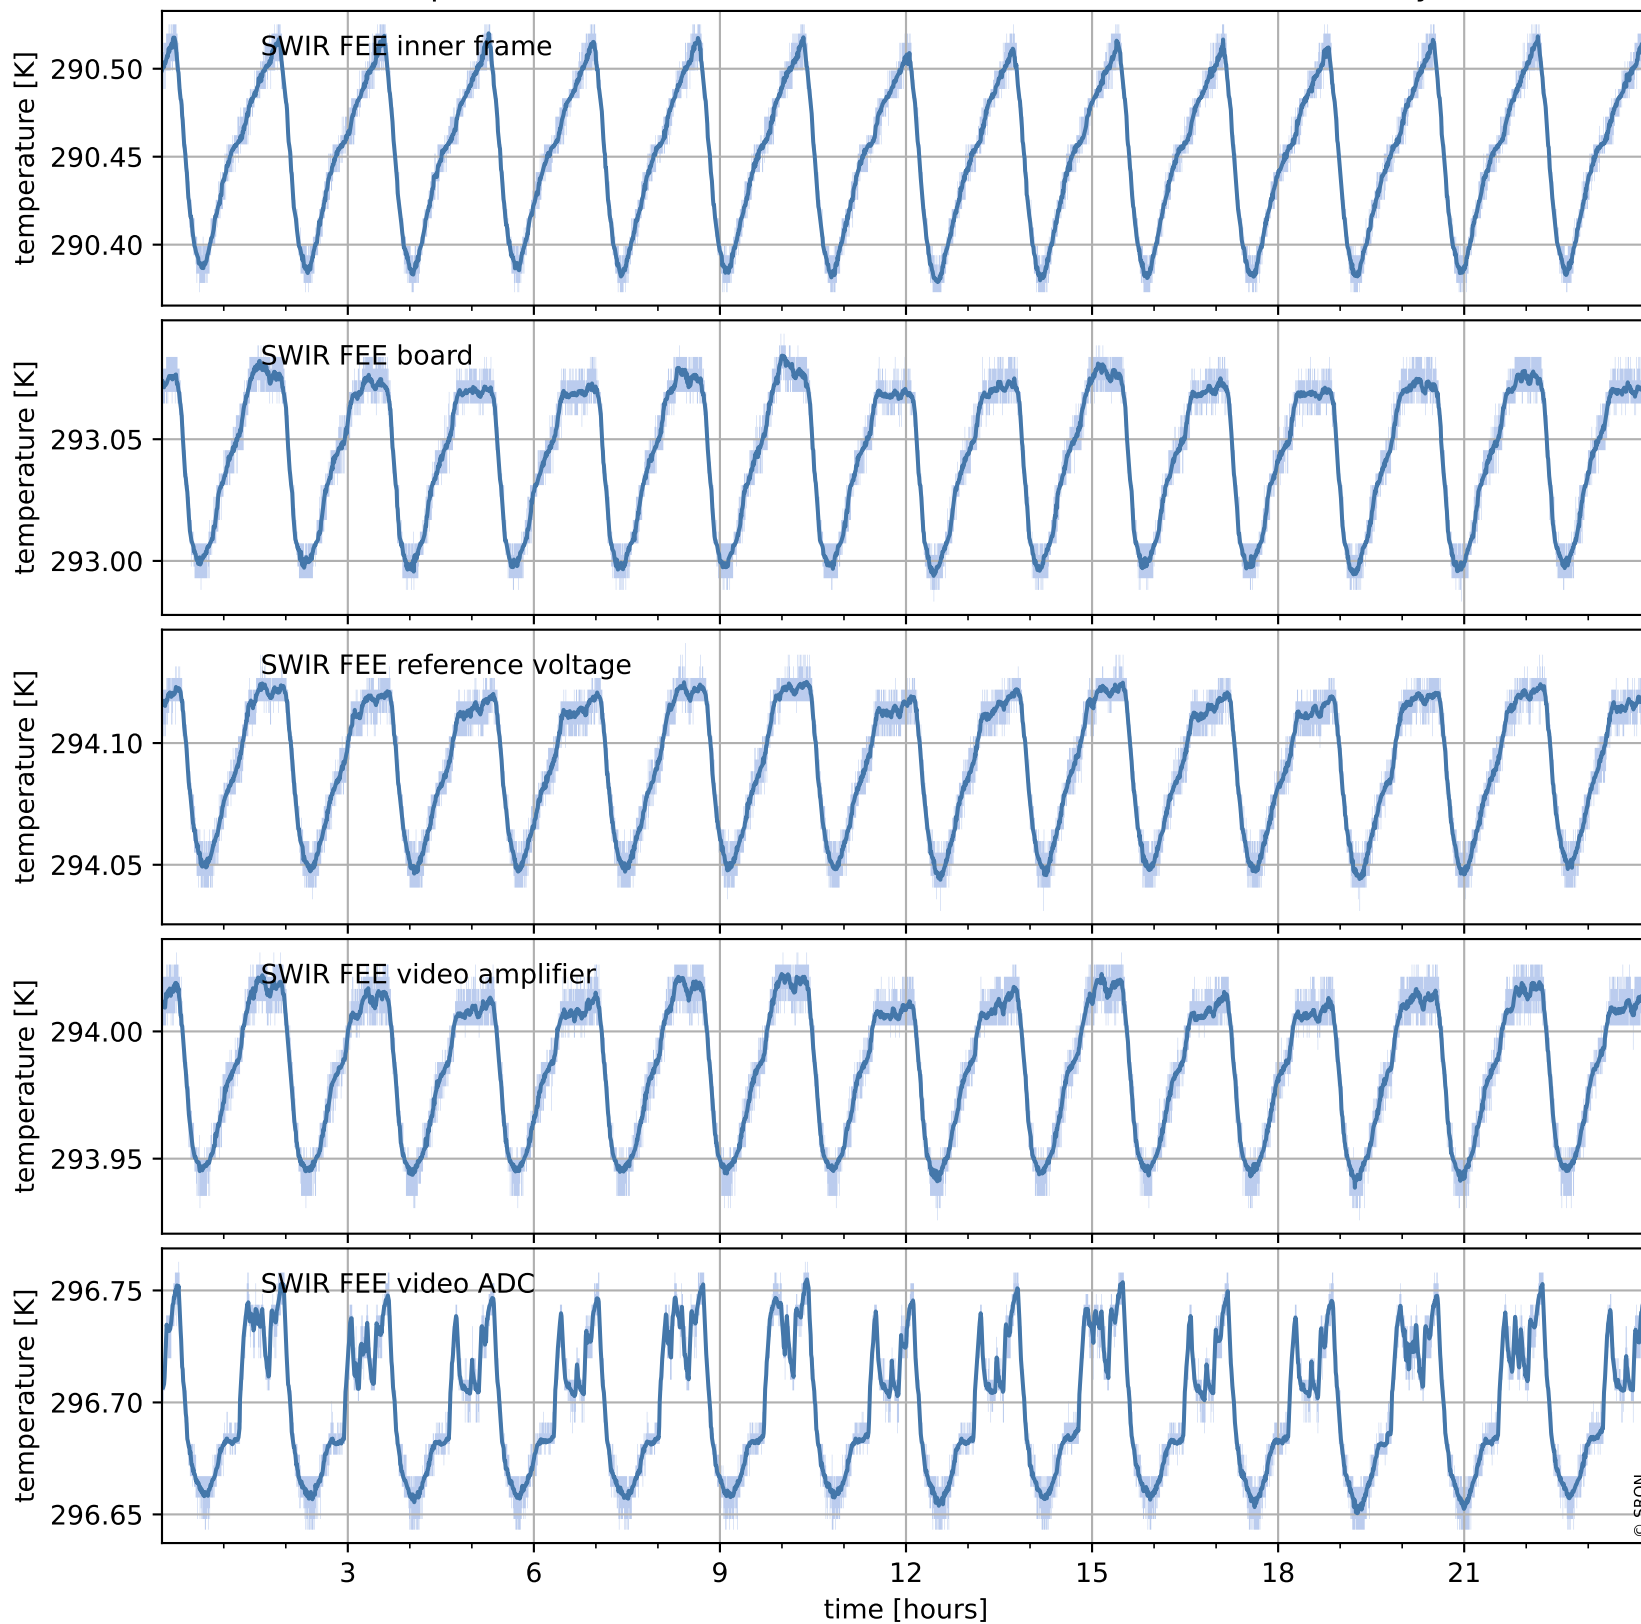

Tropomi SWIR housekeeping data

orbits : [5103, 5116]
coverage : 2018-10-08 / 2018-10-09
created : 2023-08-21T08:35:55

Temperature of sensors relevant for SWIR (one day)

Tropomi SWIR housekeeping data

orbits : [4632, 5116]
coverage : 2018-09-04 / 2018-10-09
created : 2023-08-21T08:35:55

Temperature of sensors relevant for SWIR (last month)

Tropomi SWIR housekeeping data

orbits : [5103, 5116]
coverage : 2018-10-08 / 2018-10-09
created : 2023-08-21T08:35:56

Current and duty cycle of 3 heaters relevant for SWIR (one day)

Tropomi SWIR housekeeping data

orbits : [4632, 5116]
coverage : 2018-09-04 / 2018-10-09
created : 2023-08-21T08:35:56

Current and duty cycle of 3 heaters relevant for SWIR (last month)

Tropomi SWIR housekeeping data

orbits : [5103, 5116]
coverage : 2018-10-08 / 2018-10-09
created : 2023-08-21T08:35:57

Temperature of sensors at the SWIR front-end electronics (one day)

Tropomi SWIR housekeeping data

orbits : [4632, 5116]
coverage : 2018-09-04 / 2018-10-09
created : 2023-08-21T08:35:57