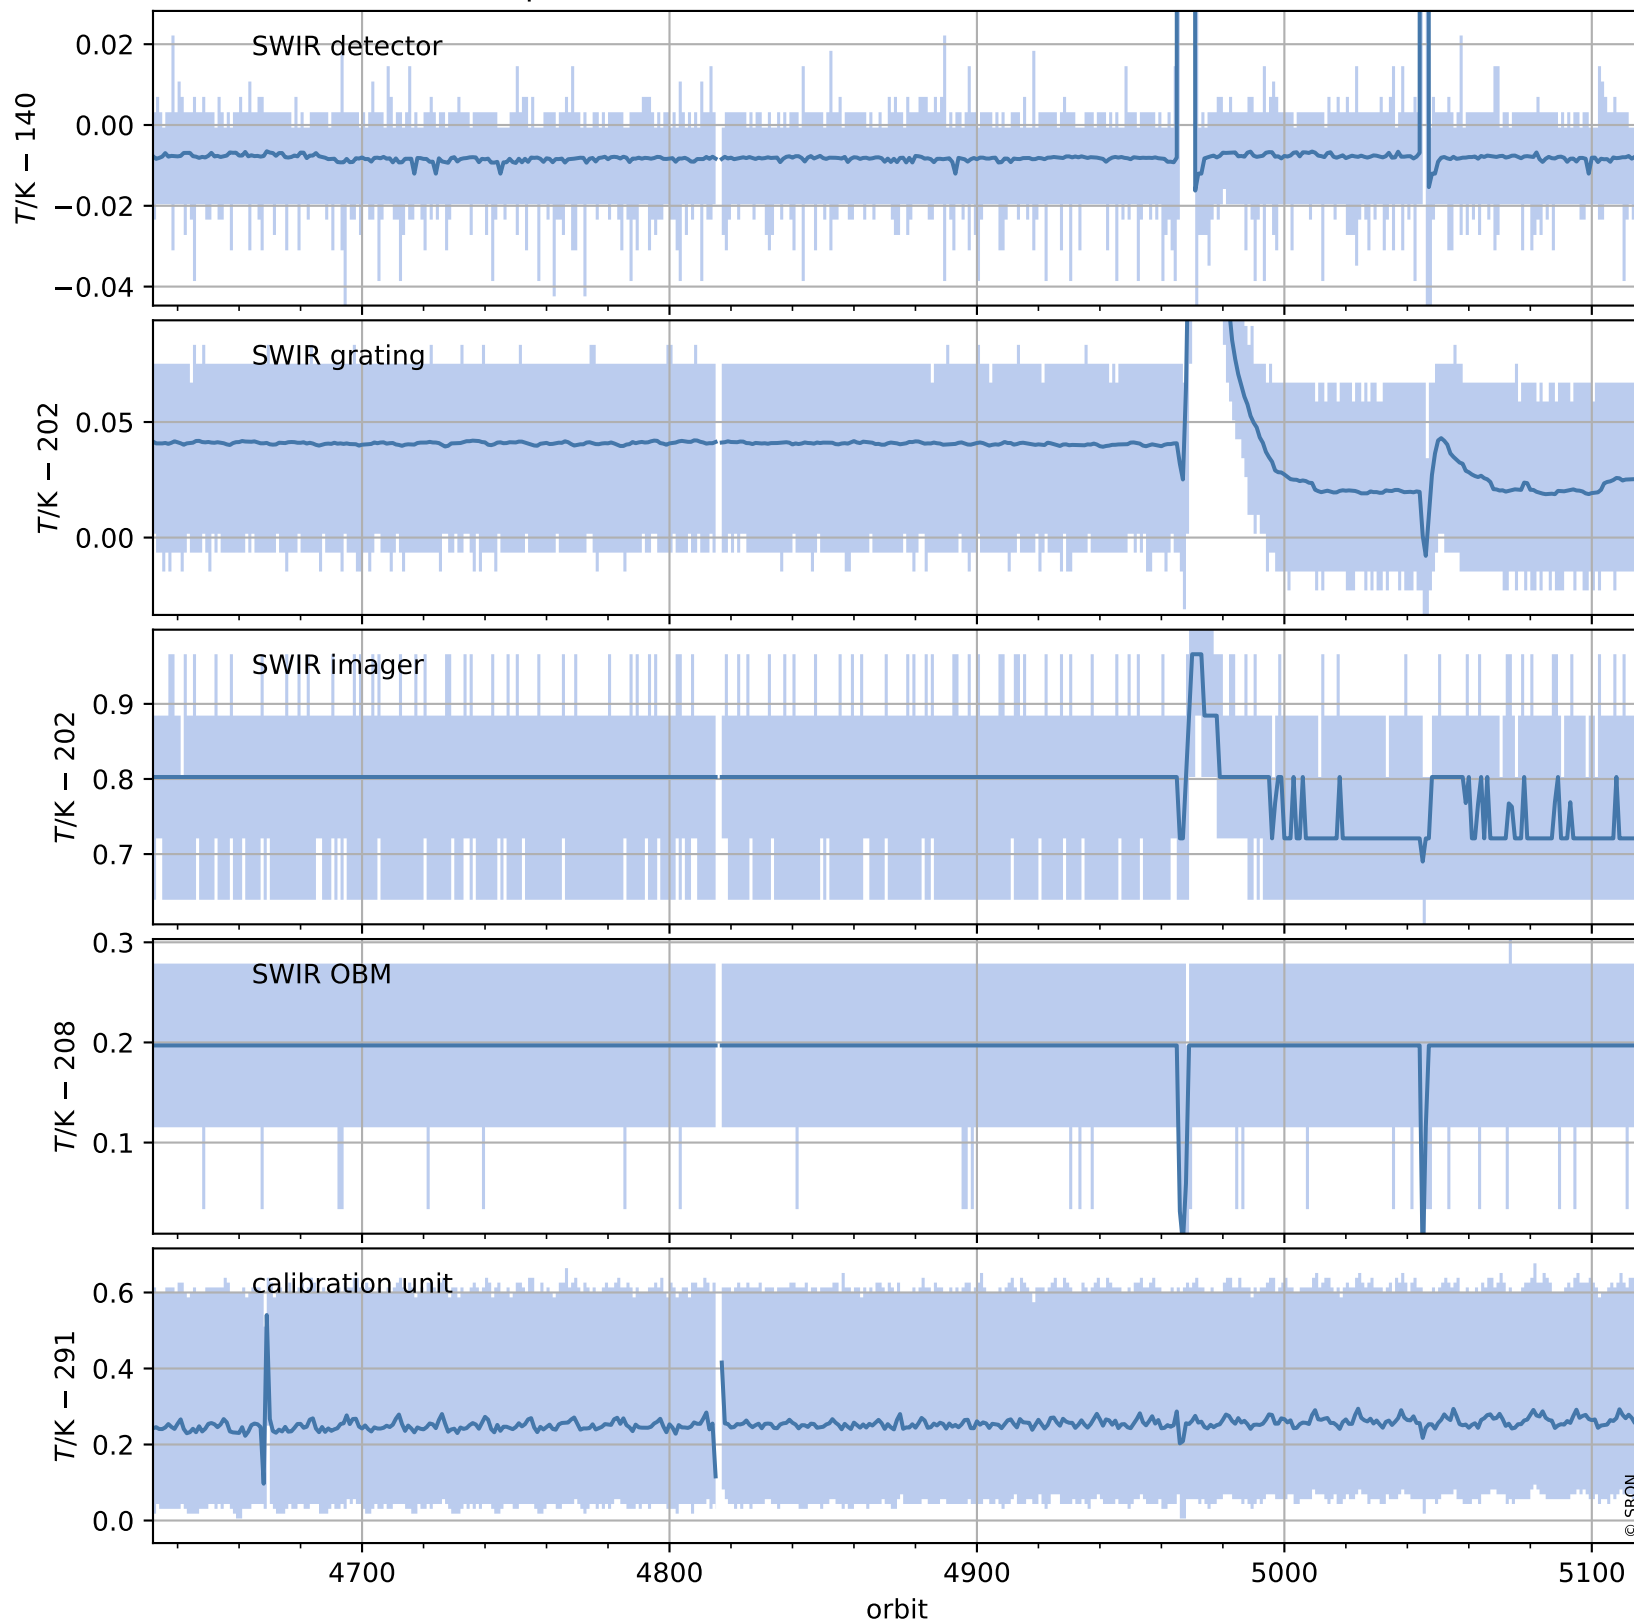

Tropomi SWIR housekeeping data

orbits : [5103, 5116]
coverage : 2018-10-08 / 2018-10-09
created : 2023-08-21T08:35:55

Temperature of sensors relevant for SWIR (one day)

Tropomi SWIR housekeeping data

orbits : [4632, 5116]
coverage : 2018-09-04 / 2018-10-09
created : 2023-08-21T08:35:55

Temperature of sensors relevant for SWIR (last month)

Tropomi SWIR housekeeping data

orbits : [5103, 5116]
coverage : 2018-10-08 / 2018-10-09
created : 2023-08-21T08:35:56

Current and duty cycle of 3 heaters relevant for SWIR (one day)

Tropomi SWIR housekeeping data

orbits : [4632, 5116]
coverage : 2018-09-04 / 2018-10-09
created : 2023-08-21T08:35:56

Current and duty cycle of 3 heaters relevant for SWIR (last month)

Tropomi SWIR housekeeping data

orbits : [5103, 5116]
coverage : 2018-10-08 / 2018-10-09
created : 2023-08-21T08:35:57

Temperature of sensors at the SWIR front-end electronics (one day)

Tropomi SWIR housekeeping data

orbits : [4632, 5116]
coverage : 2018-09-04 / 2018-10-09
created : 2023-08-21T08:35:57