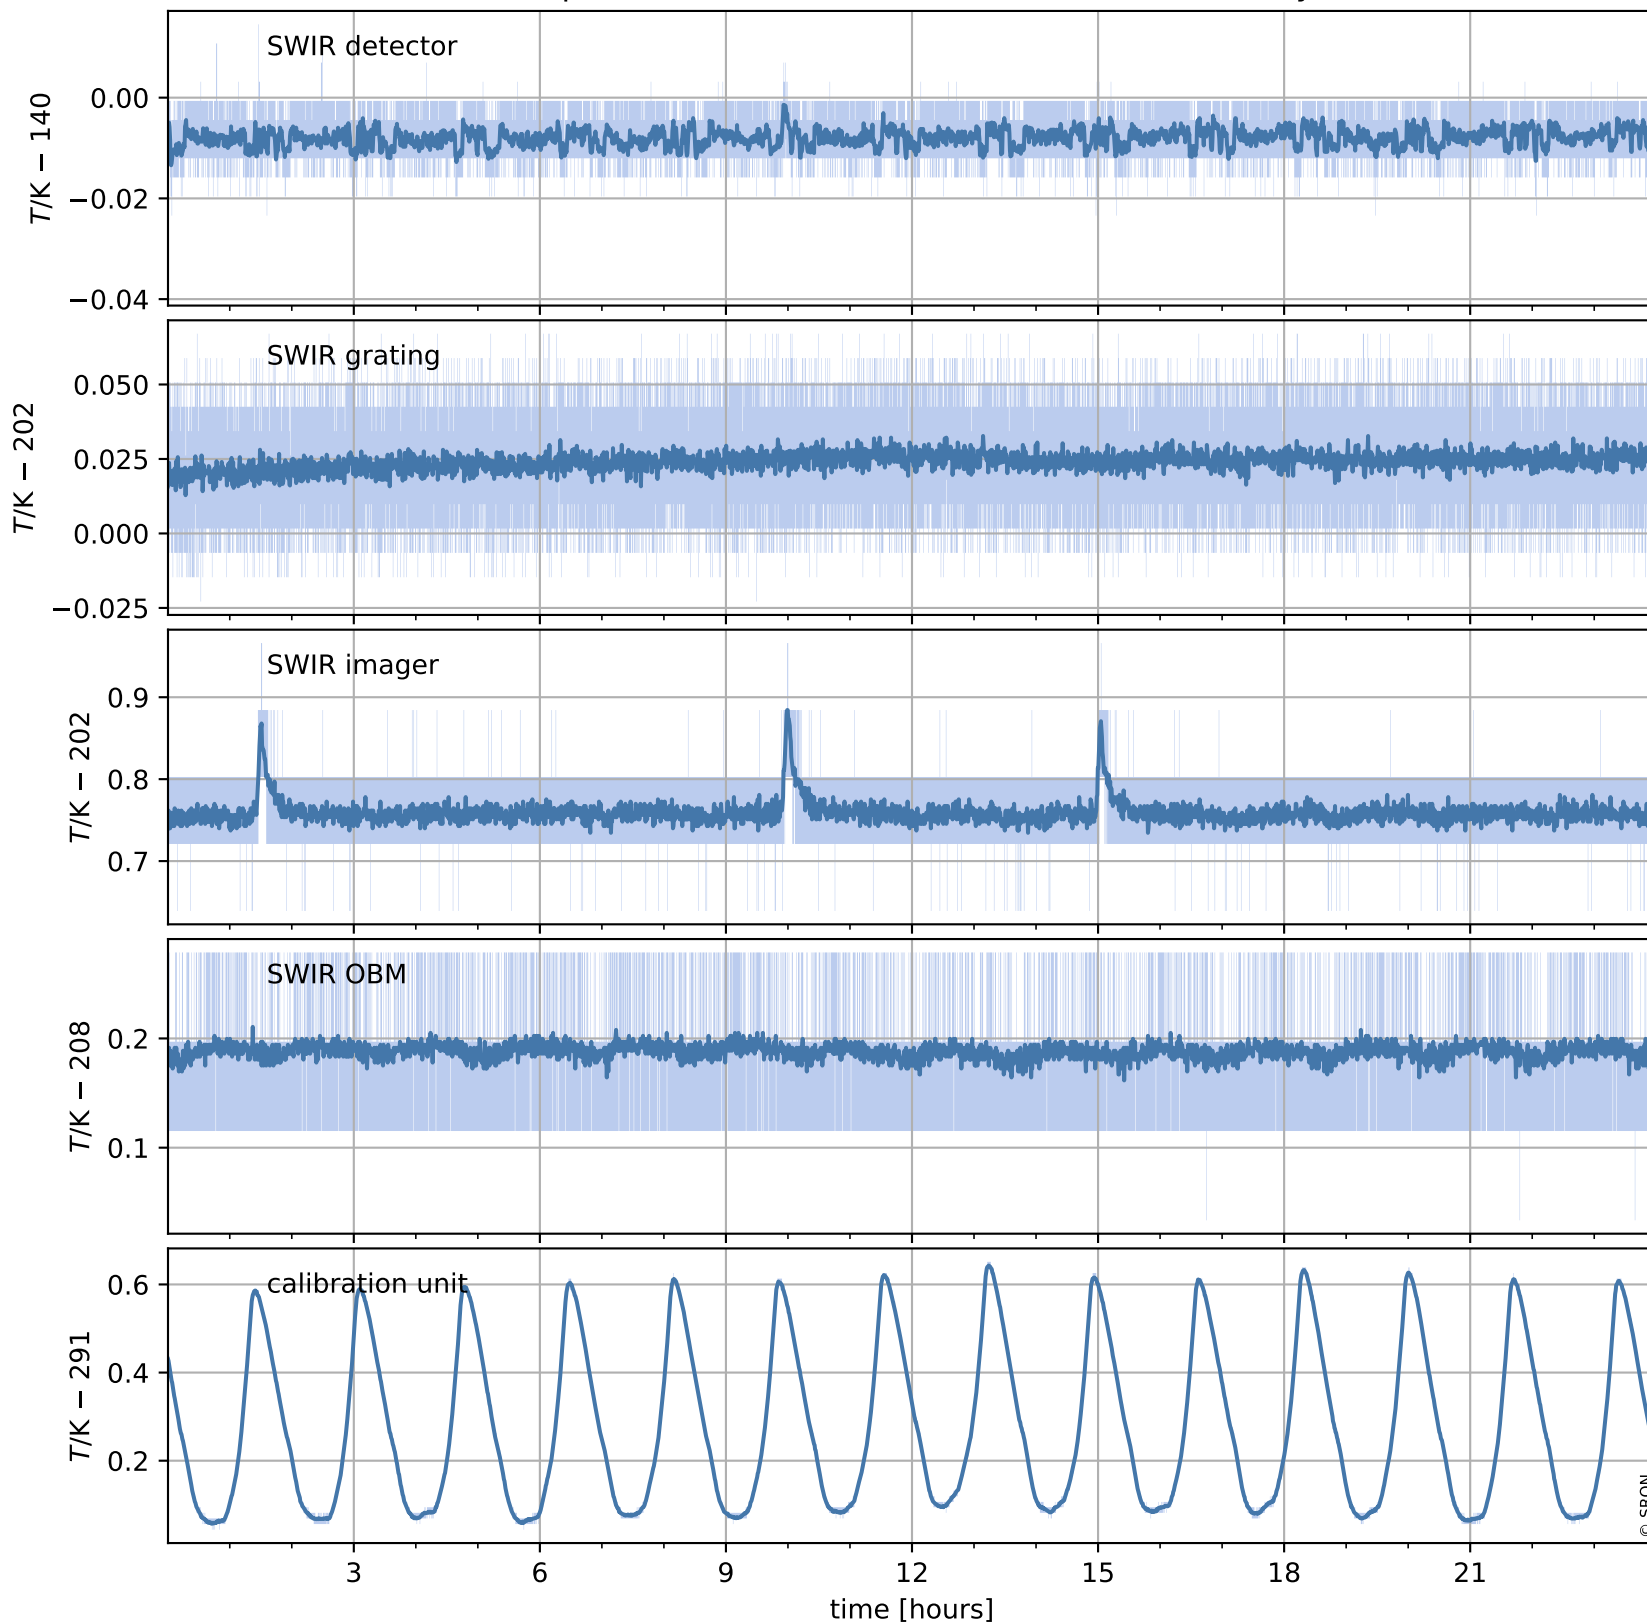

Tropomi SWIR housekeeping data

orbits : [5103, 5116]
coverage : 2018-10-08 / 2018-10-09
created : 2023-08-21T08:35:55

Temperature of sensors relevant for SWIR (one day)

Tropomi SWIR housekeeping data

orbits : [4632, 5116]
coverage : 2018-09-04 / 2018-10-09
created : 2023-08-21T08:35:55

Temperature of sensors relevant for SWIR (last month)

Tropomi SWIR housekeeping data

orbits : [5103, 5116]
coverage : 2018-10-08 / 2018-10-09
created : 2023-08-21T08:35:56

Current and duty cycle of 3 heaters relevant for SWIR (one day)

Tropomi SWIR housekeeping data

orbits : [4632, 5116]
coverage : 2018-09-04 / 2018-10-09
created : 2023-08-21T08:35:56

Current and duty cycle of 3 heaters relevant for SWIR (last month)

Tropomi SWIR housekeeping data