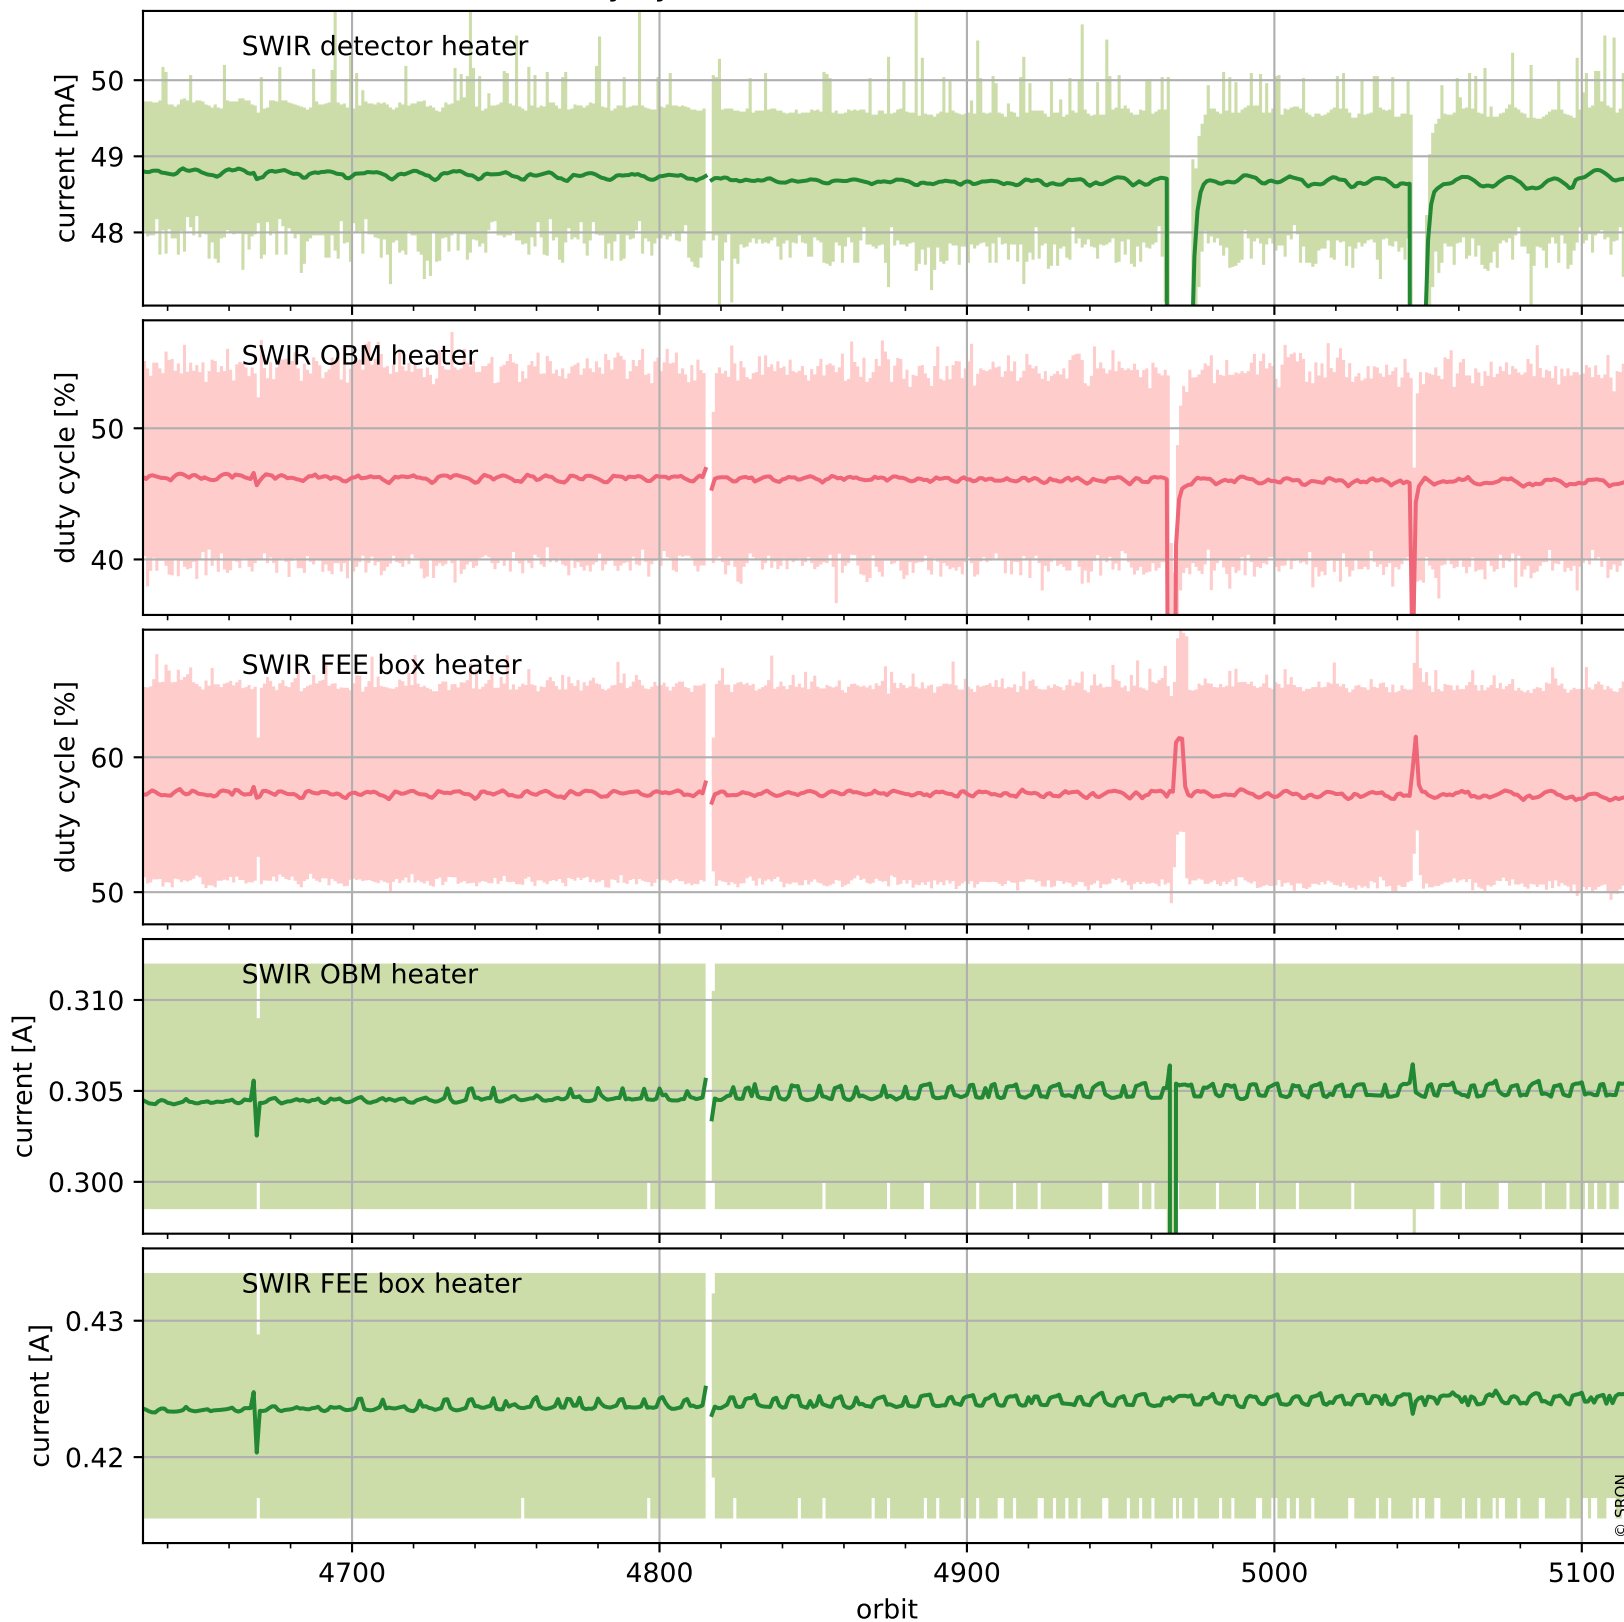

Tropomi SWIR housekeeping data

orbits : [5103, 5116]
coverage : 2018-10-08 / 2018-10-09
created : 2023-08-21T08:35:55

Temperature of sensors relevant for SWIR (one day)

Tropomi SWIR housekeeping data

orbits : [4632, 5116]
coverage : 2018-09-04 / 2018-10-09
created : 2023-08-21T08:35:55

Temperature of sensors relevant for SWIR (last month)

Tropomi SWIR housekeeping data

orbits : [5103, 5116]
coverage : 2018-10-08 / 2018-10-09
created : 2023-08-21T08:35:56

Current and duty cycle of 3 heaters relevant for SWIR (one day)

Tropomi SWIR housekeeping data

orbits : [4632, 5116]
coverage : 2018-09-04 / 2018-10-09
created : 2023-08-21T08:35:56

Current and duty cycle of 3 heaters relevant for SWIR (last month)

Tropomi SWIR housekeeping data

orbits : [5103, 5116]
coverage : 2018-10-08 / 2018-10-09
created : 2023-08-21T08:35:57

Temperature of sensors at the SWIR front-end electronics (one day)

Tropomi SWIR housekeeping data

orbits : [4632, 5116]
coverage : 2018-09-04 / 2018-10-09
created : 2023-08-21T08:35:57