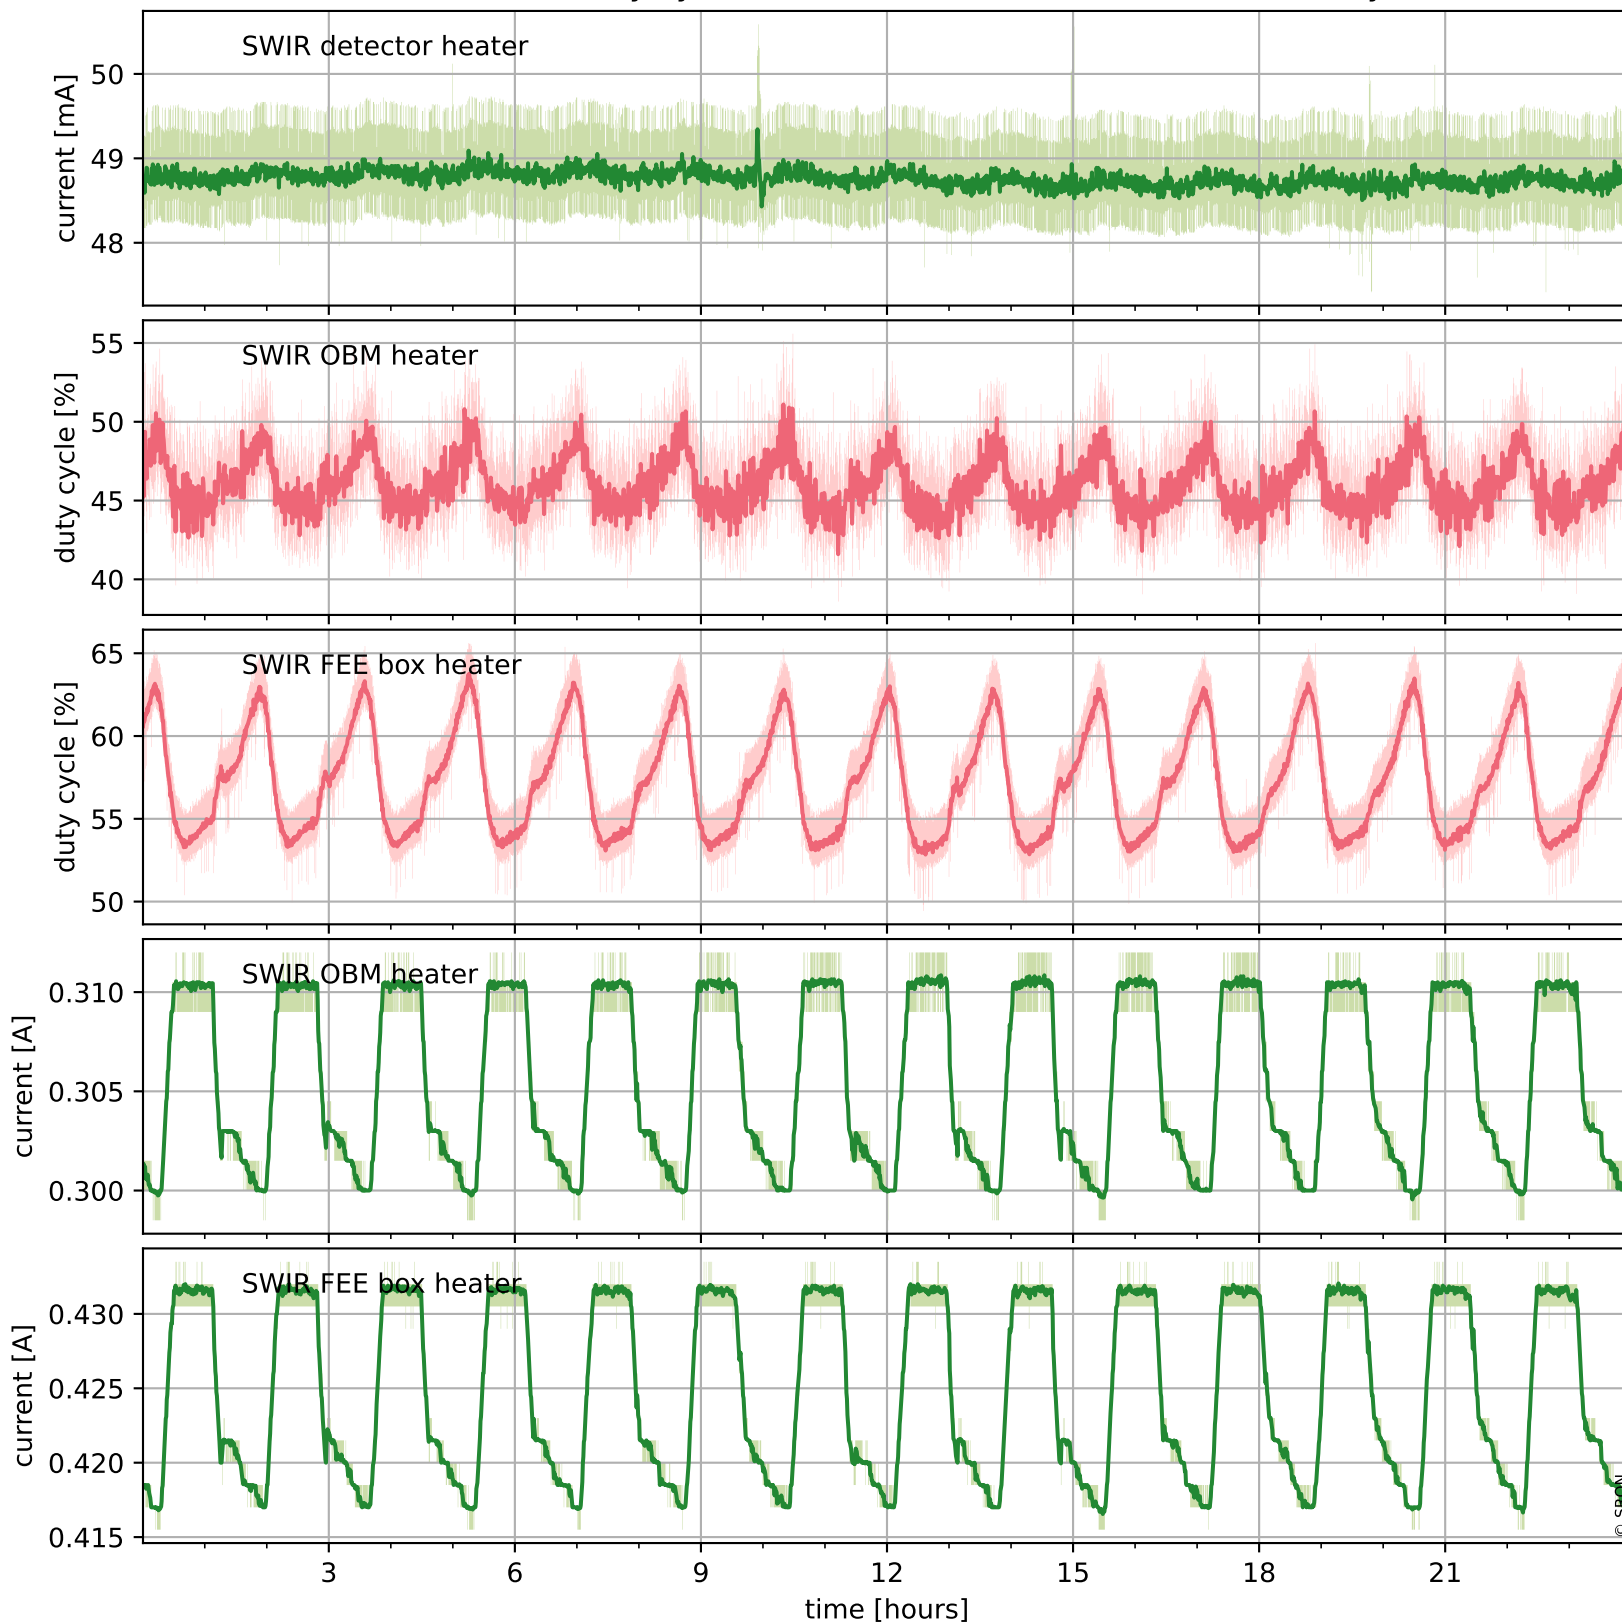

Tropomi SWIR housekeeping data

orbits : [5103, 5116]
coverage : 2018-10-08 / 2018-10-09
created : 2023-08-21T08:35:55

Temperature of sensors relevant for SWIR (one day)

Tropomi SWIR housekeeping data

orbits : [4632, 5116]
coverage : 2018-09-04 / 2018-10-09
created : 2023-08-21T08:35:55

Temperature of sensors relevant for SWIR (last month)

Tropomi SWIR housekeeping data

orbits : [5103, 5116]
coverage : 2018-10-08 / 2018-10-09
created : 2023-08-21T08:35:56

Current and duty cycle of 3 heaters relevant for SWIR (one day)

Tropomi SWIR housekeeping data

orbits : [4632, 5116]
coverage : 2018-09-04 / 2018-10-09
created : 2023-08-21T08:35:56

Current and duty cycle of 3 heaters relevant for SWIR (last month)

Tropomi SWIR housekeeping data