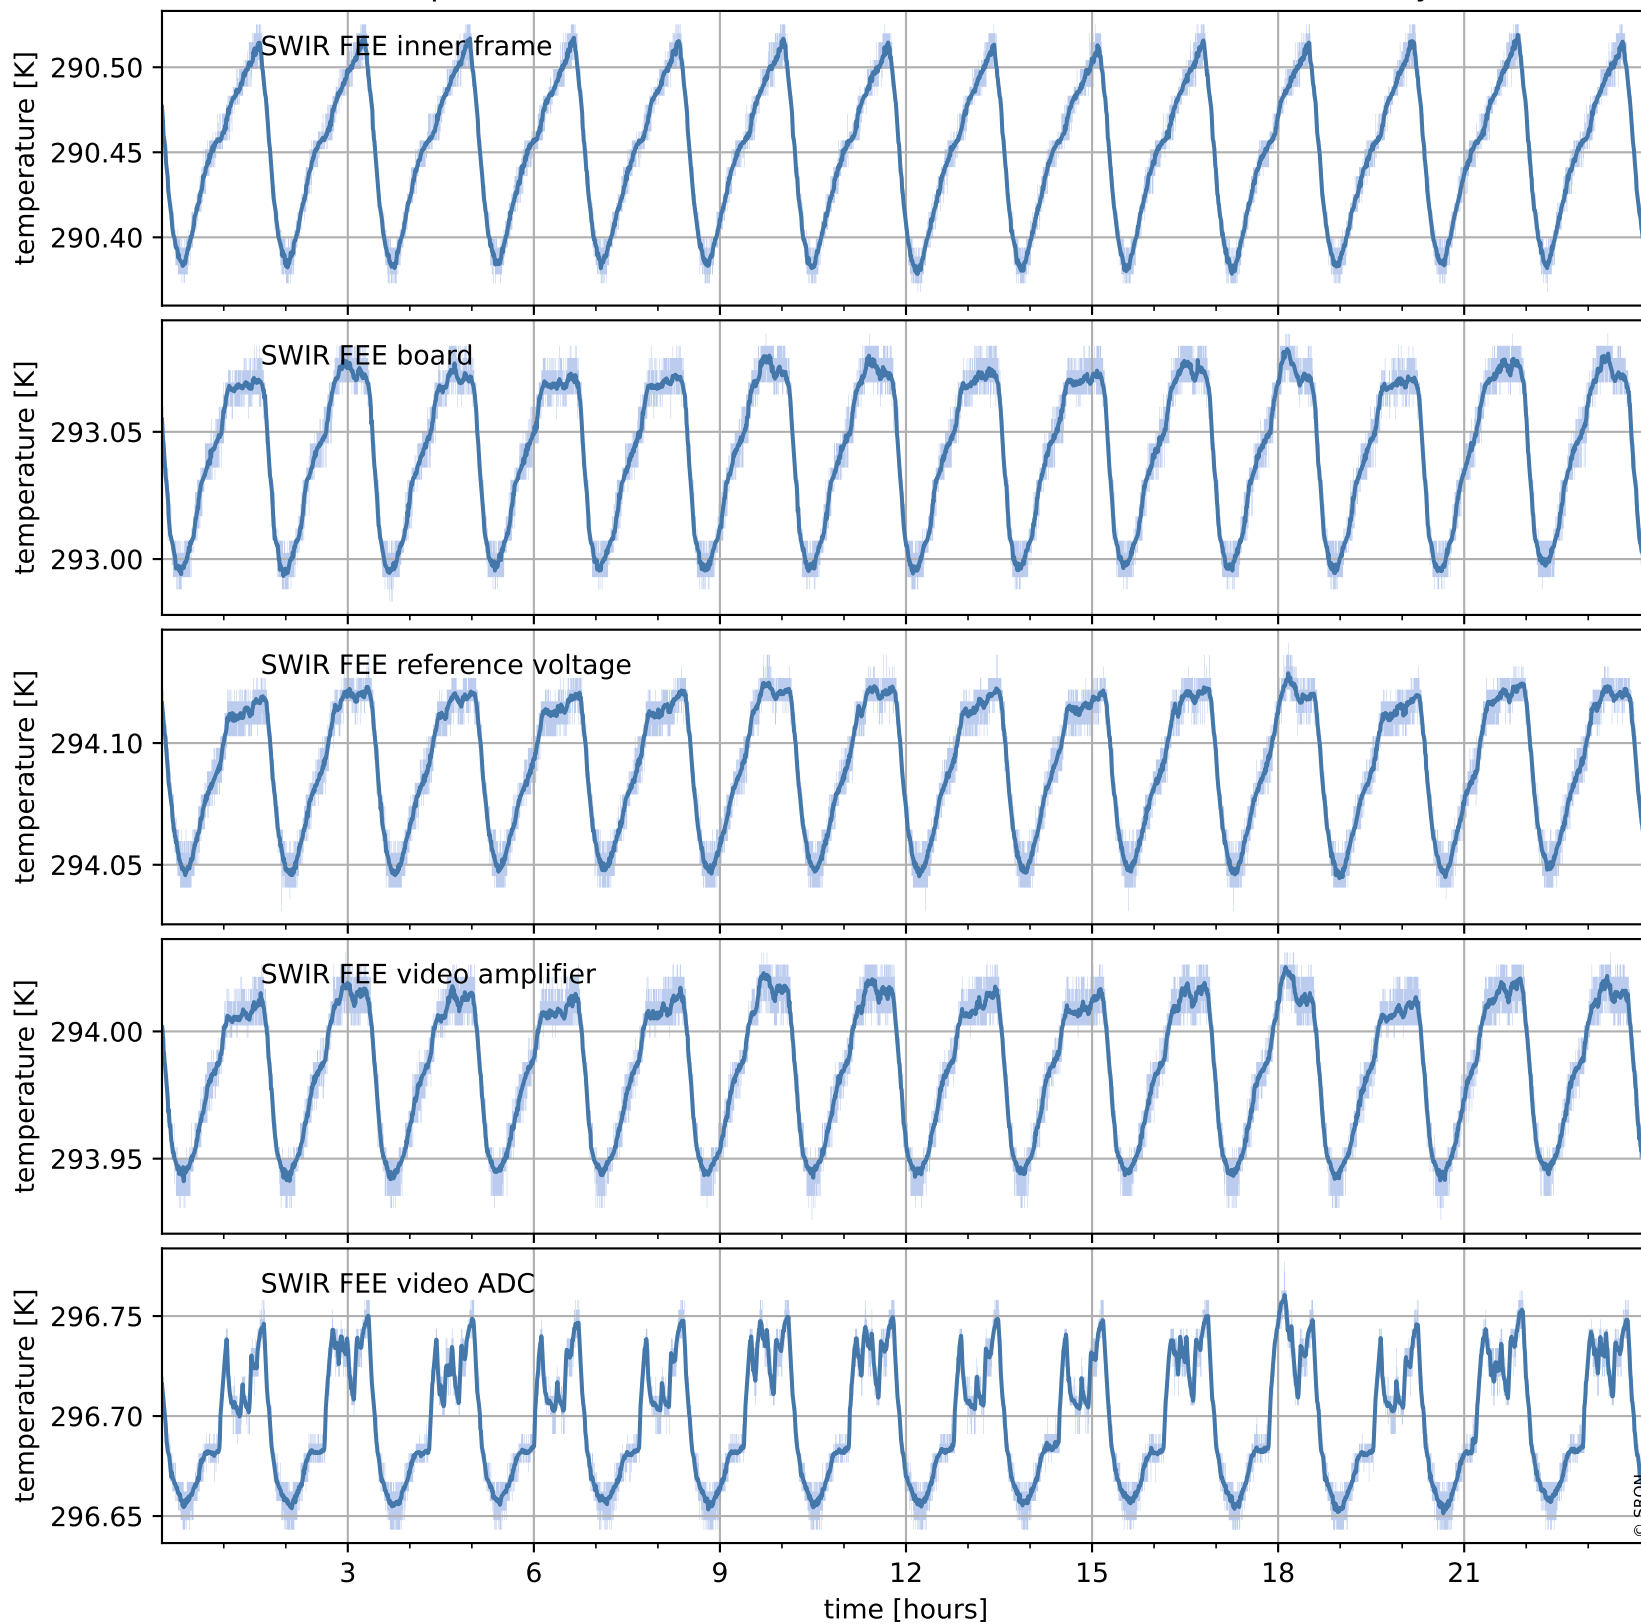

Tropomi SWIR housekeeping data

orbits : [5117, 5130]
coverage : 2018-10-09 / 2018-10-10
created : 2023-08-21T08:35:58

Temperature of sensors relevant for SWIR (one day)

Tropomi SWIR housekeeping data

orbits : [4646, 5130]
coverage : 2018-09-05 / 2018-10-10
created : 2023-08-21T08:35:58

Temperature of sensors relevant for SWIR (last month)

Tropomi SWIR housekeeping data

orbits : [5117, 5130]
coverage : 2018-10-09 / 2018-10-10
created : 2023-08-21T08:35:58

Current and duty cycle of 3 heaters relevant for SWIR (one day)

Tropomi SWIR housekeeping data

orbits : [4646, 5130]
coverage : 2018-09-05 / 2018-10-10
created : 2023-08-21T08:35:59

Current and duty cycle of 3 heaters relevant for SWIR (last month)

Tropomi SWIR housekeeping data

orbits : [5117, 5130]
coverage : 2018-10-09 / 2018-10-10
created : 2023-08-21T08:35:59

Temperature of sensors at the SWIR front-end electronics (one day)

Tropomi SWIR housekeeping data

orbits : [4646, 5130]
coverage : 2018-09-05 / 2018-10-10
created : 2023-08-21T08:35:59