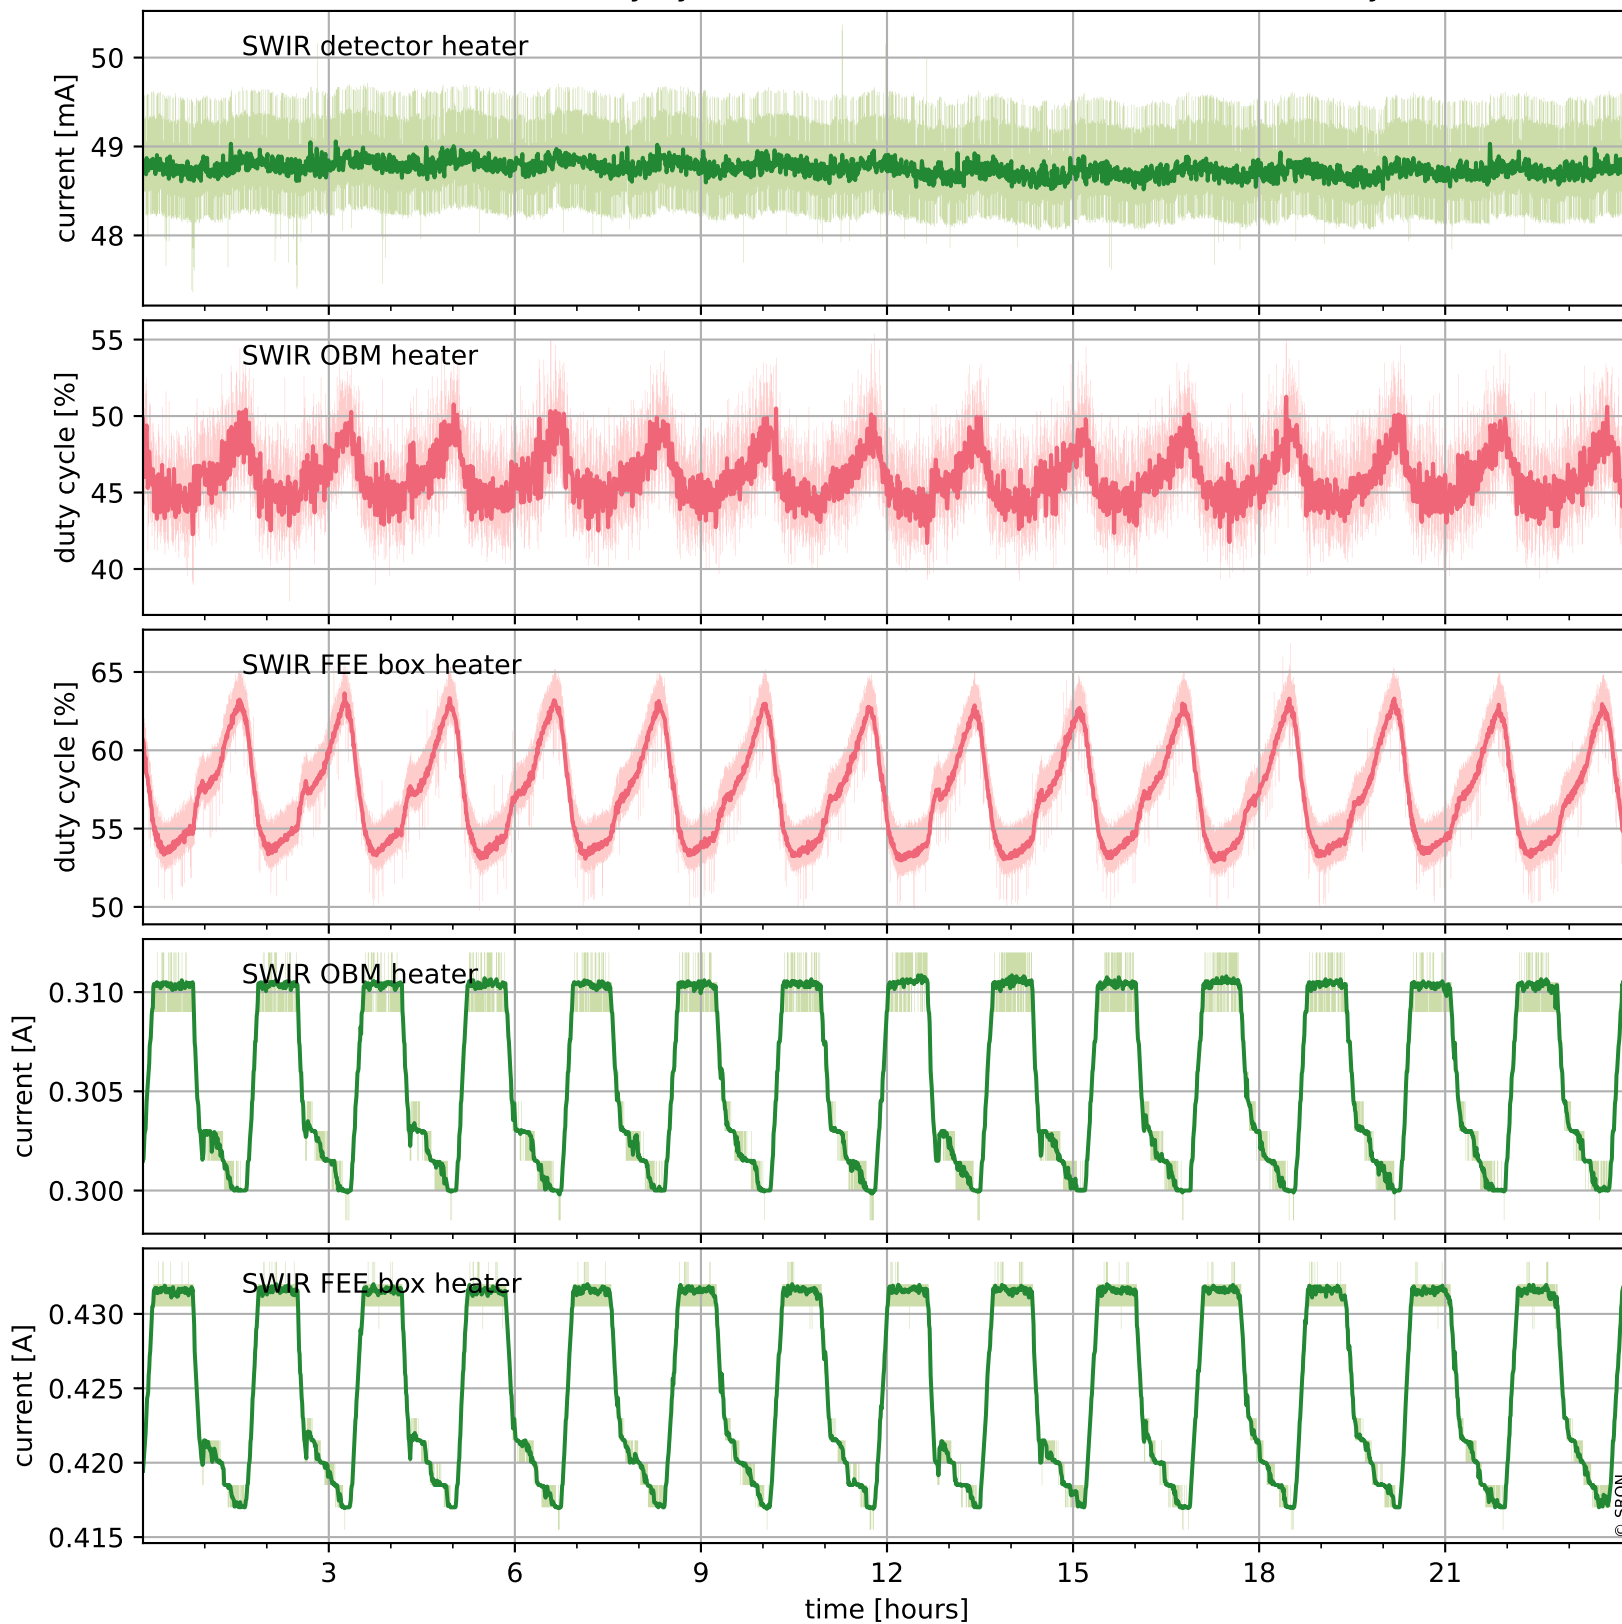

Tropomi SWIR housekeeping data

orbits : [5117, 5130]
coverage : 2018-10-09 / 2018-10-10
created : 2023-08-21T08:35:58

Temperature of sensors relevant for SWIR (one day)

Tropomi SWIR housekeeping data

orbits : [4646, 5130]
coverage : 2018-09-05 / 2018-10-10
created : 2023-08-21T08:35:58

Temperature of sensors relevant for SWIR (last month)

Tropomi SWIR housekeeping data

orbits : [5117, 5130]
coverage : 2018-10-09 / 2018-10-10
created : 2023-08-21T08:35:58

Current and duty cycle of 3 heaters relevant for SWIR (one day)