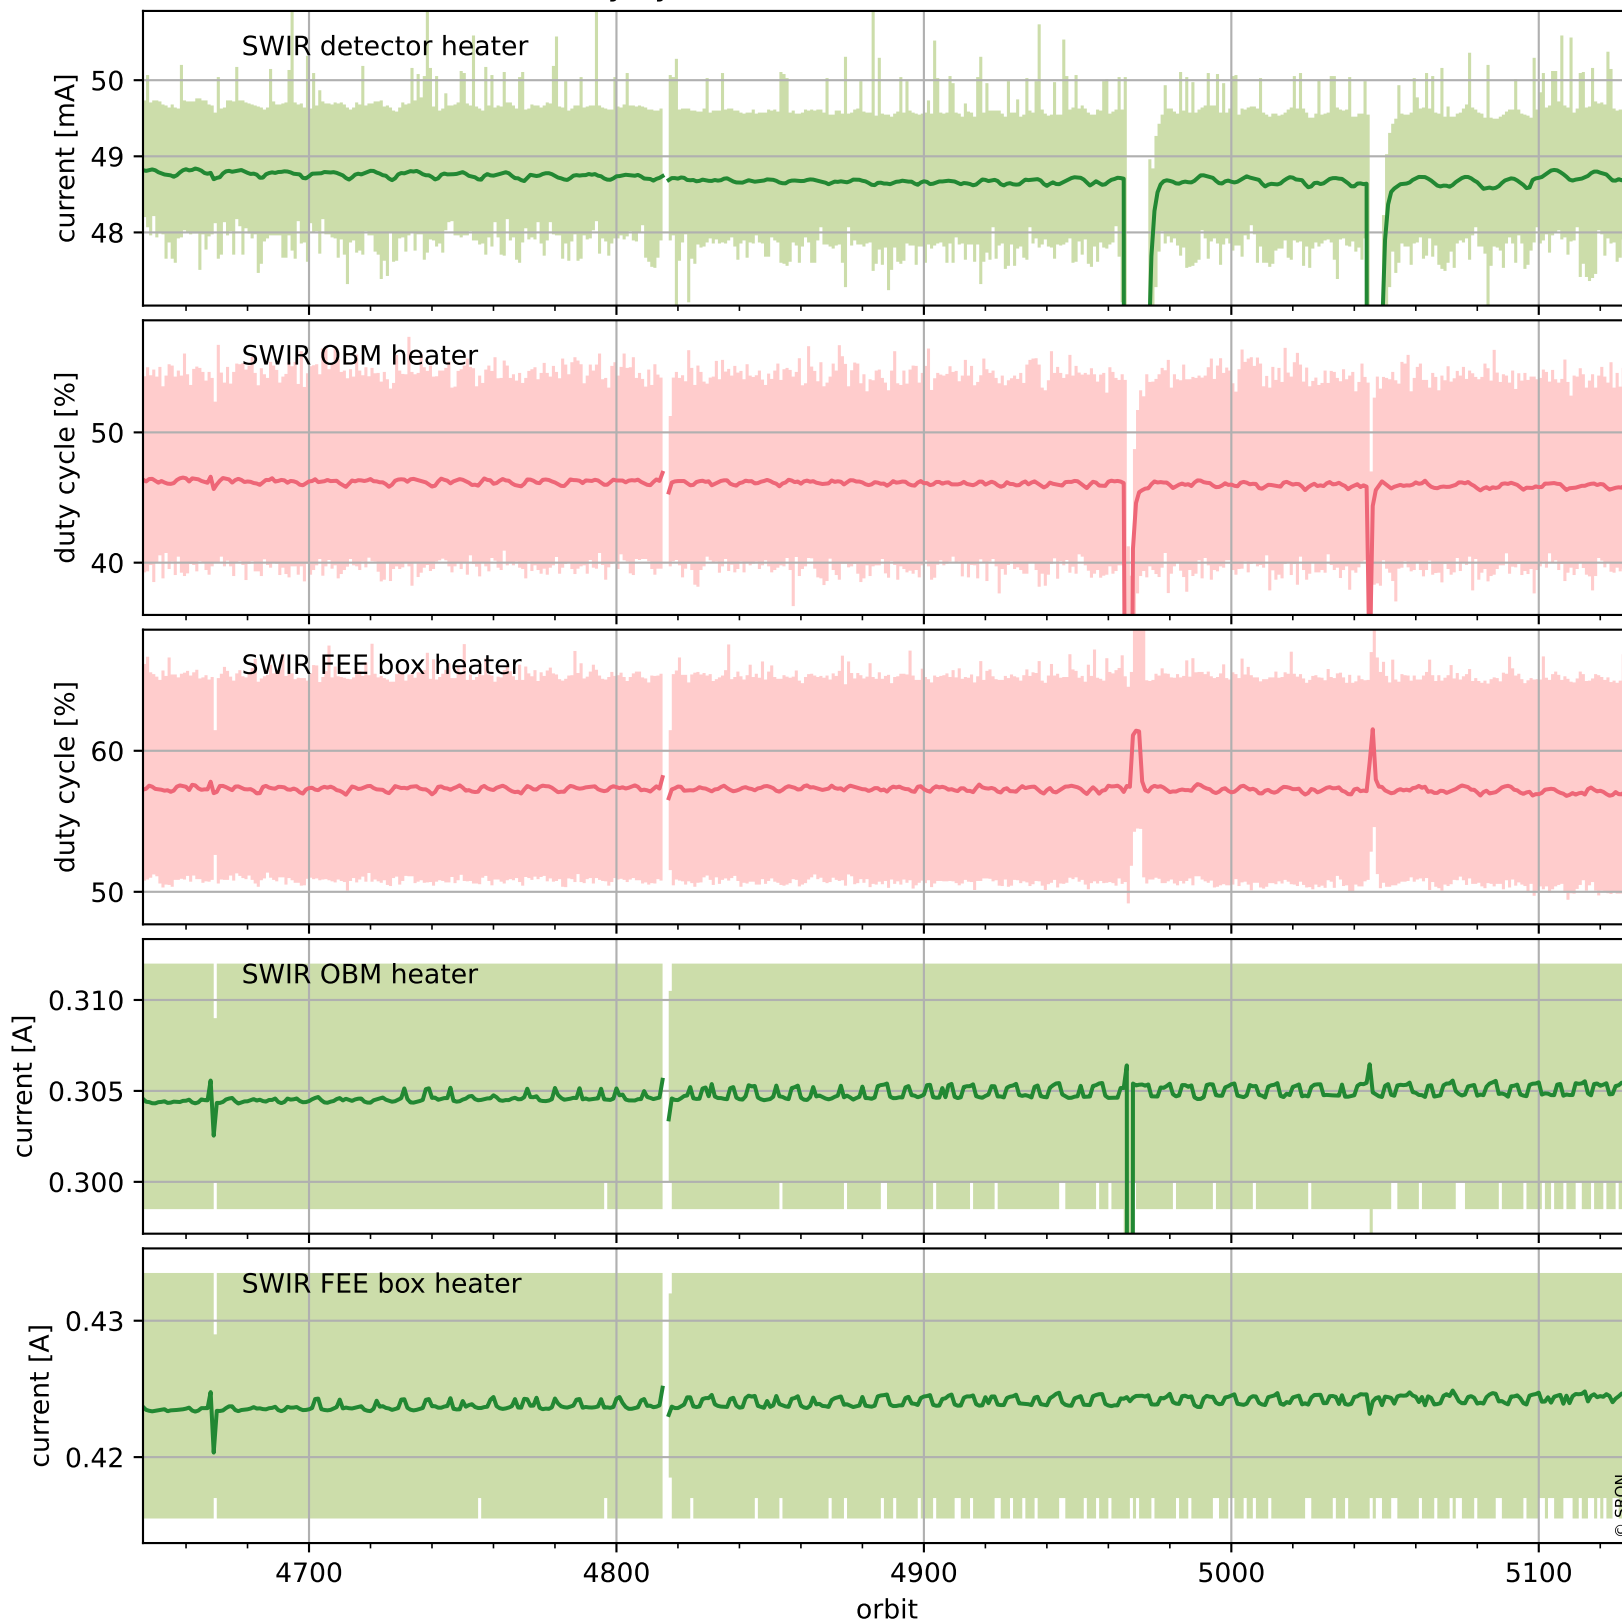

Tropomi SWIR housekeeping data

orbits : [5117, 5130]
coverage : 2018-10-09 / 2018-10-10
created : 2023-08-21T08:35:58

Temperature of sensors relevant for SWIR (one day)

Tropomi SWIR housekeeping data

orbits : [4646, 5130]
coverage : 2018-09-05 / 2018-10-10
created : 2023-08-21T08:35:58

Temperature of sensors relevant for SWIR (last month)

Tropomi SWIR housekeeping data

orbits : [5117, 5130]
coverage : 2018-10-09 / 2018-10-10
created : 2023-08-21T08:35:58

Current and duty cycle of 3 heaters relevant for SWIR (one day)

Tropomi SWIR housekeeping data

orbits : [4646, 5130]
coverage : 2018-09-05 / 2018-10-10
created : 2023-08-21T08:35:59

Current and duty cycle of 3 heaters relevant for SWIR (last month)

Tropomi SWIR housekeeping data

orbits : [5117, 5130]
coverage : 2018-10-09 / 2018-10-10
created : 2023-08-21T08:35:59

Temperature of sensors at the SWIR front-end electronics (one day)

Tropomi SWIR housekeeping data

orbits : [4646, 5130]
coverage : 2018-09-05 / 2018-10-10
created : 2023-08-21T08:35:59