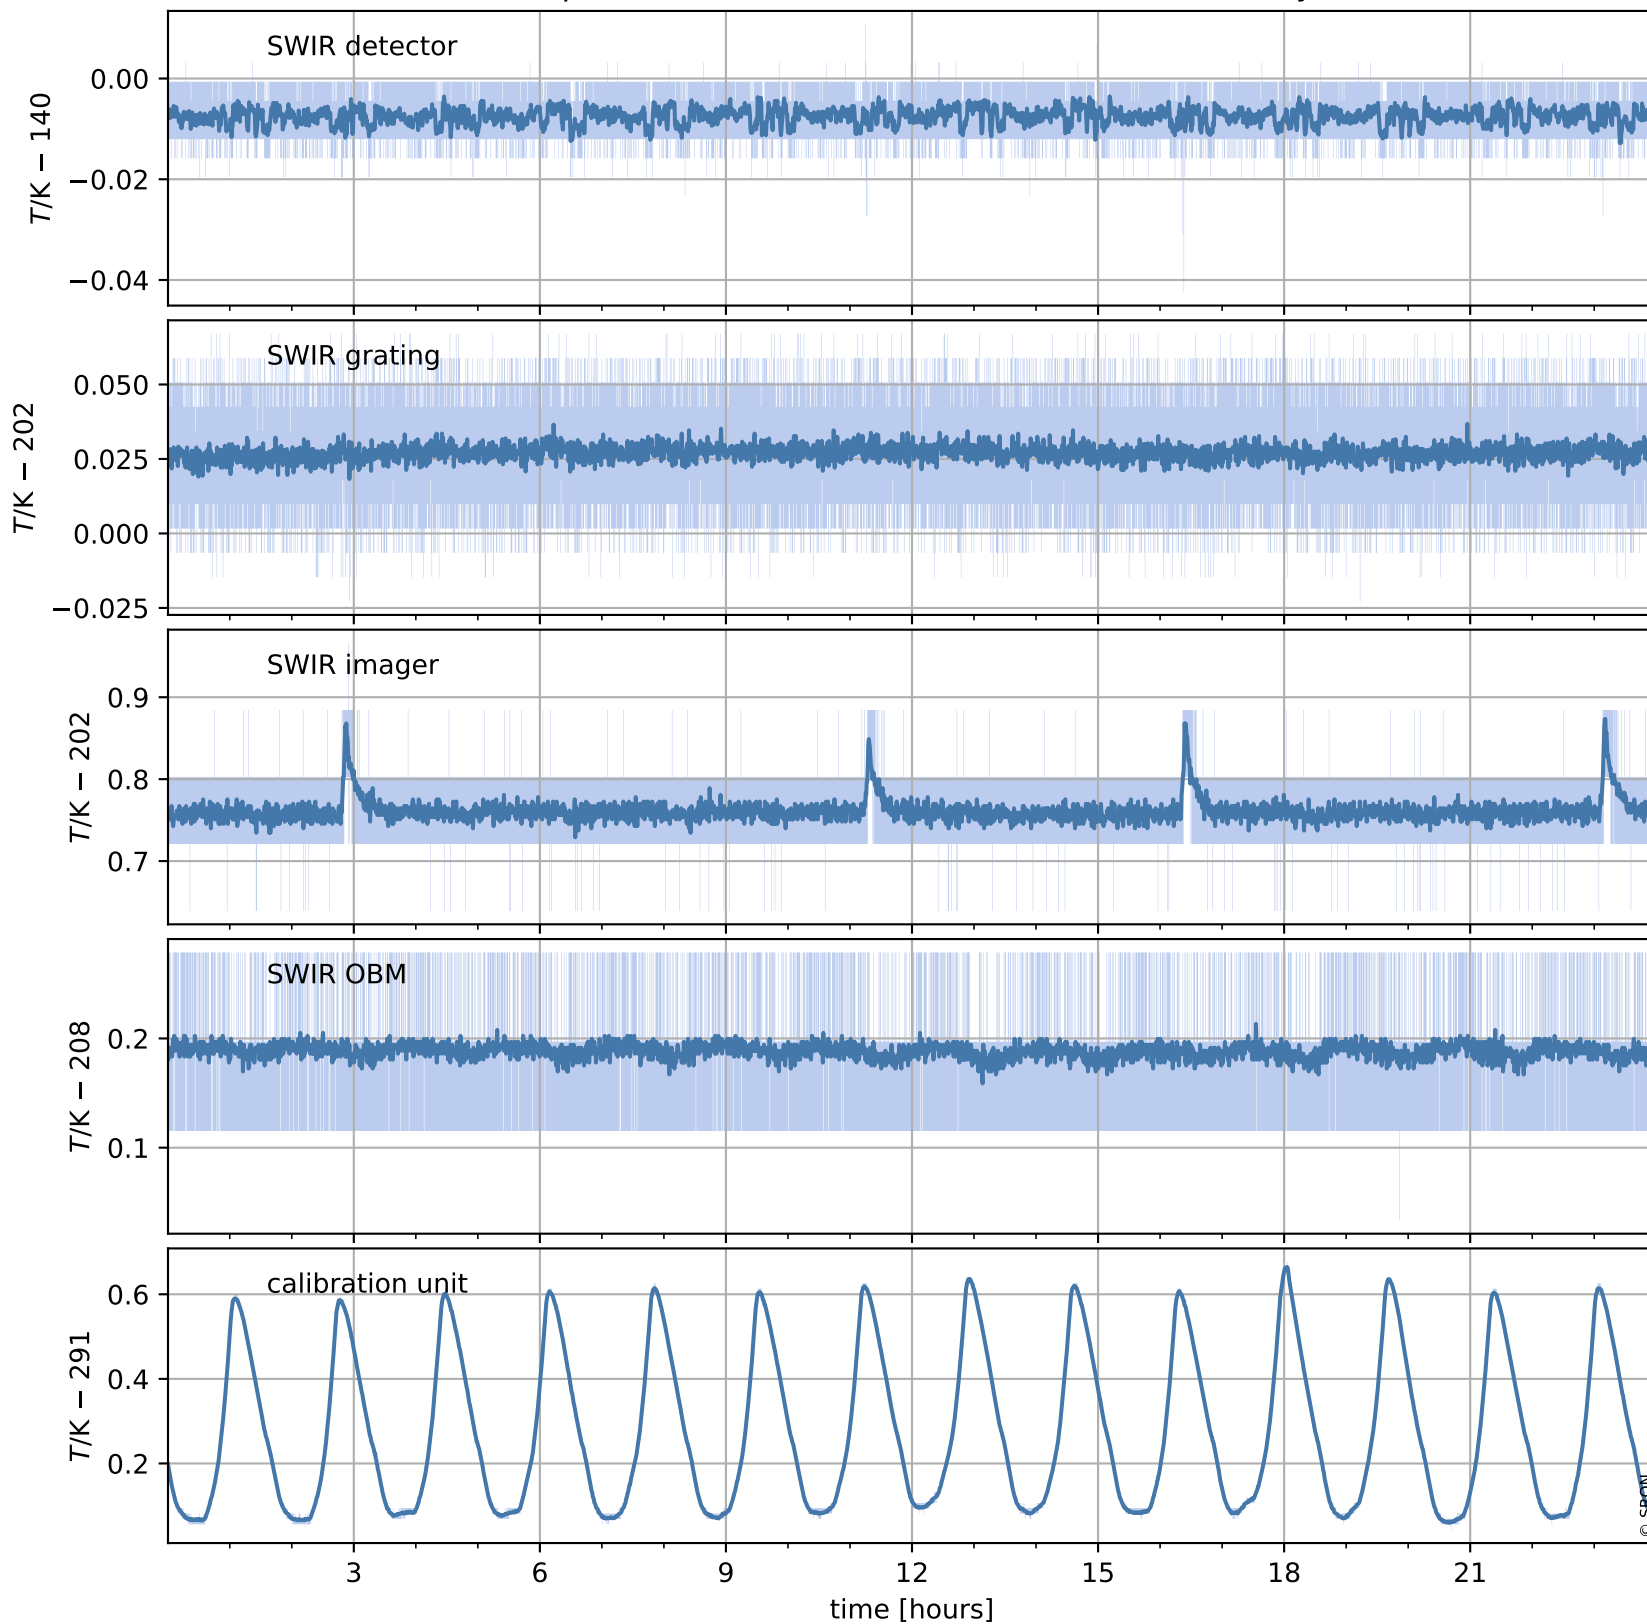

Tropomi SWIR housekeeping data

orbits : [5117, 5130]
coverage : 2018-10-09 / 2018-10-10
created : 2023-08-21T08:35:58

Temperature of sensors relevant for SWIR (one day)

Tropomi SWIR housekeeping data

orbits : [4646, 5130]
coverage : 2018-09-05 / 2018-10-10
created : 2023-08-21T08:35:58

Temperature of sensors relevant for SWIR (last month)

Tropomi SWIR housekeeping data

orbits : [5117, 5130]
coverage : 2018-10-09 / 2018-10-10
created : 2023-08-21T08:35:58

Current and duty cycle of 3 heaters relevant for SWIR (one day)