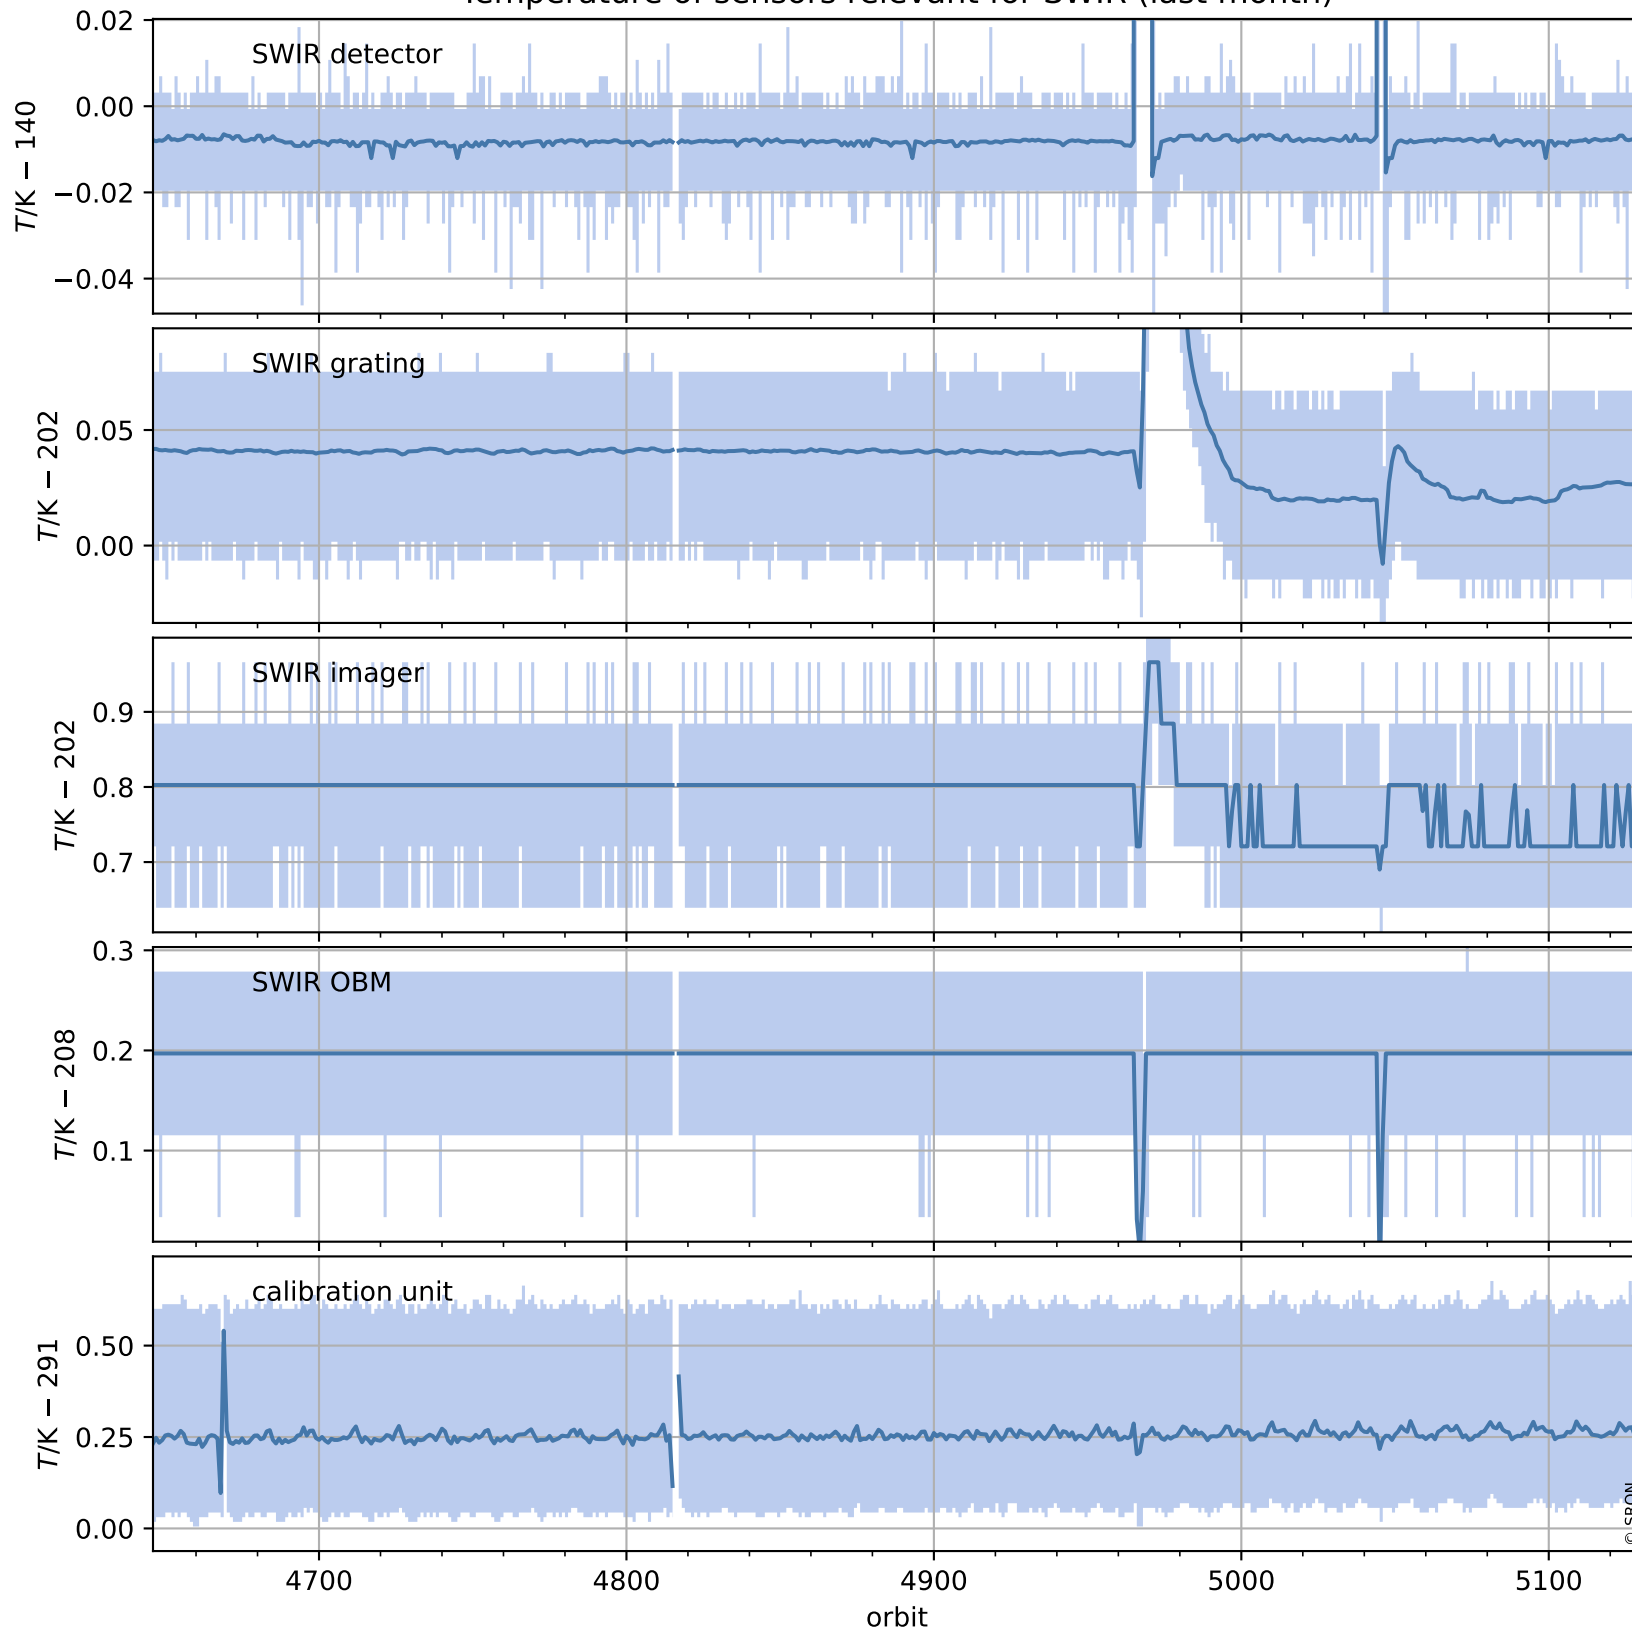

Tropomi SWIR housekeeping data

orbits : [5117, 5130]
coverage : 2018-10-09 / 2018-10-10
created : 2023-08-21T08:35:58

Temperature of sensors relevant for SWIR (one day)

Tropomi SWIR housekeeping data

orbits : [4646, 5130]
coverage : 2018-09-05 / 2018-10-10
created : 2023-08-21T08:35:58

Temperature of sensors relevant for SWIR (last month)

Tropomi SWIR housekeeping data

orbits : [5117, 5130]
coverage : 2018-10-09 / 2018-10-10
created : 2023-08-21T08:35:58

Current and duty cycle of 3 heaters relevant for SWIR (one day)

Tropomi SWIR housekeeping data

orbits : [4646, 5130]
coverage : 2018-09-05 / 2018-10-10
created : 2023-08-21T08:35:59

Current and duty cycle of 3 heaters relevant for SWIR (last month)

Tropomi SWIR housekeeping data

orbits : [5117, 5130]
coverage : 2018-10-09 / 2018-10-10
created : 2023-08-21T08:35:59

Temperature of sensors at the SWIR front-end electronics (one day)

Tropomi SWIR housekeeping data

orbits : [4646, 5130]
coverage : 2018-09-05 / 2018-10-10
created : 2023-08-21T08:35:59