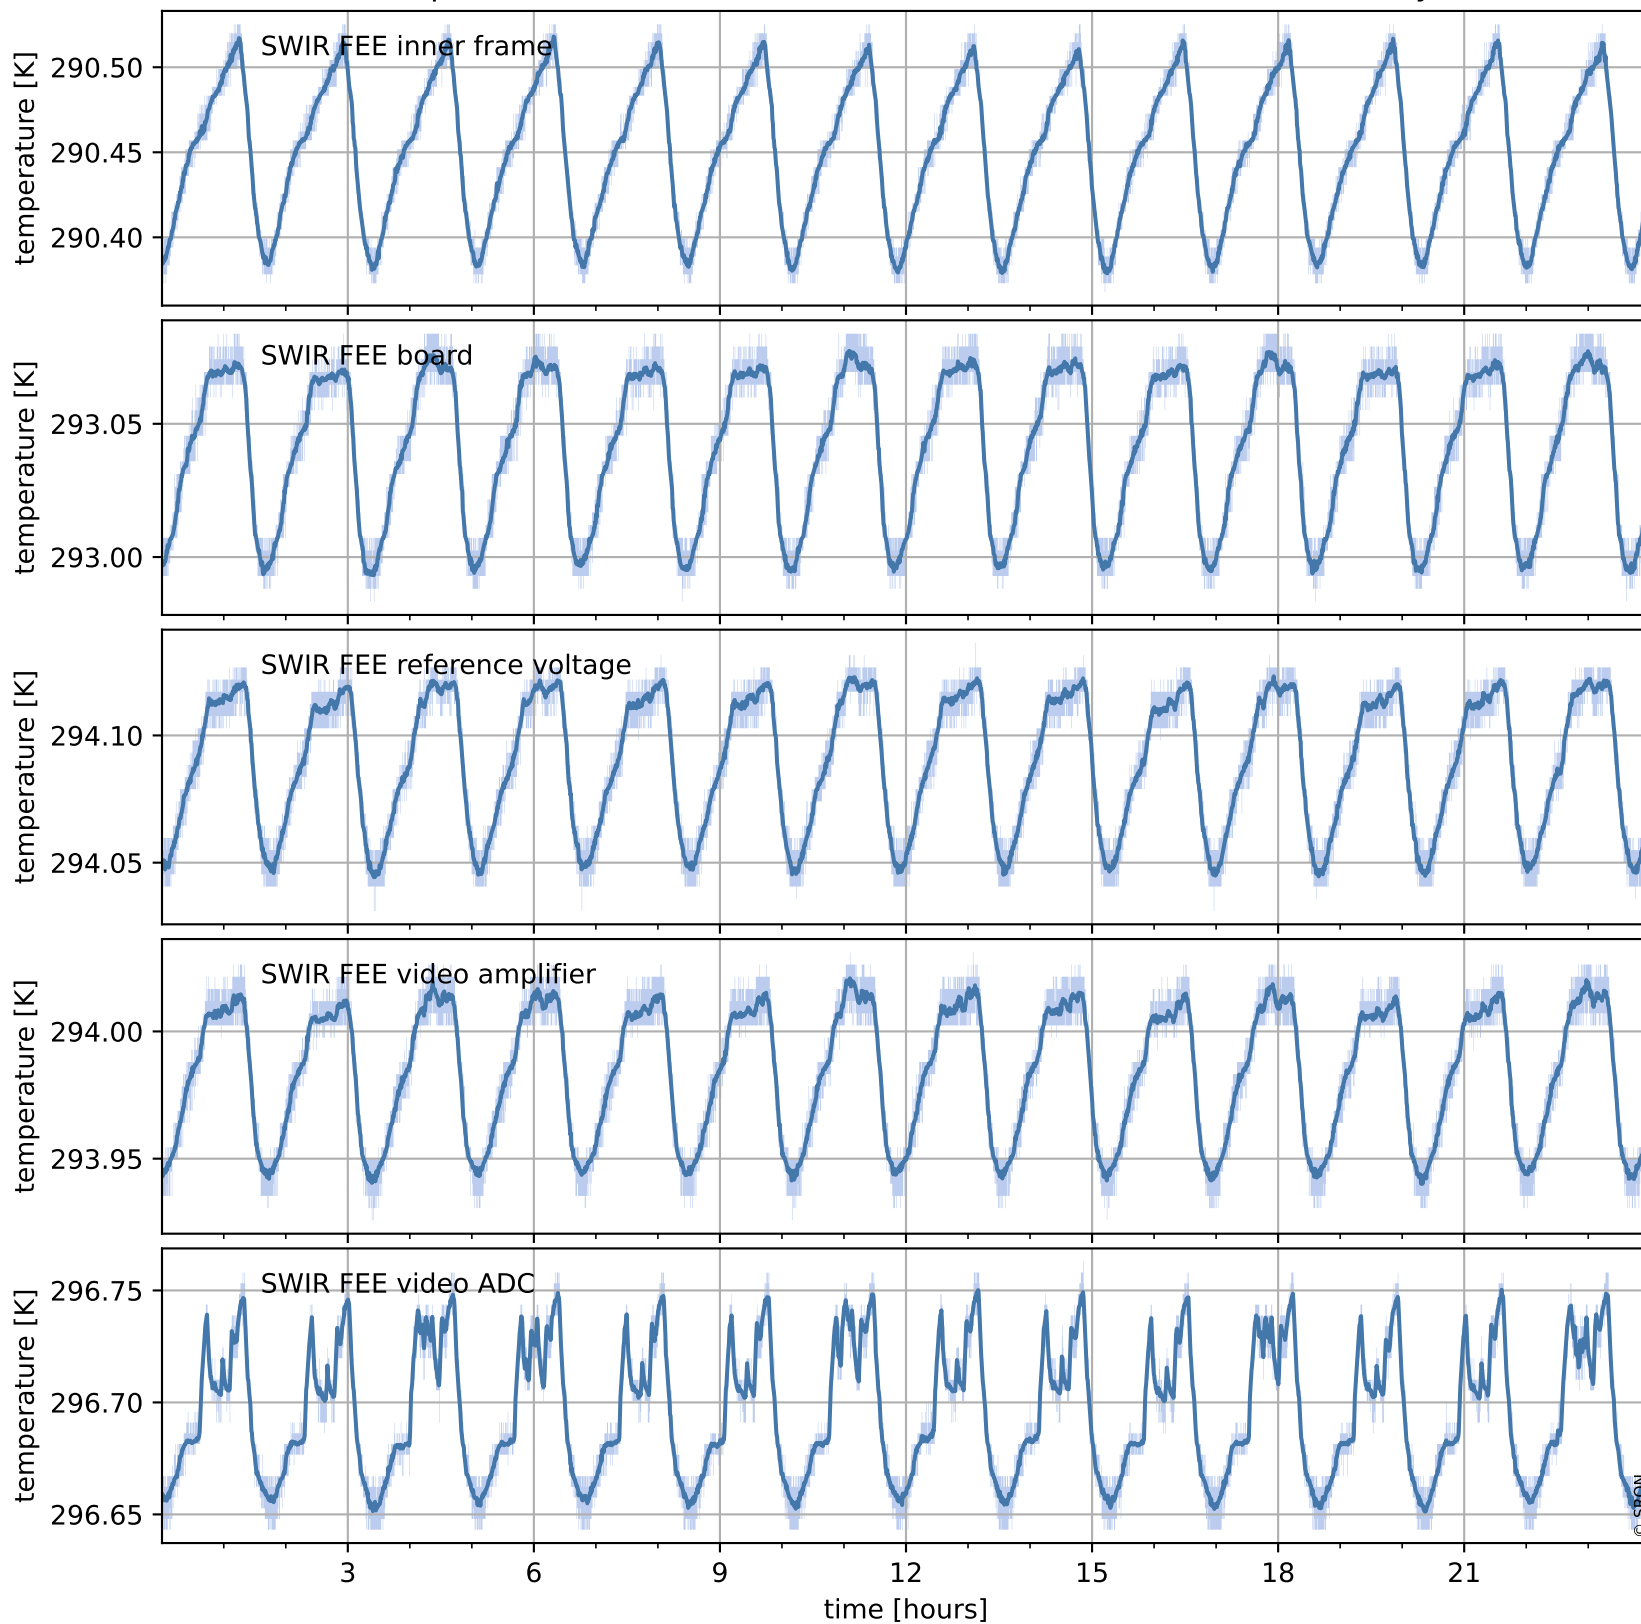

Tropomi SWIR housekeeping data

orbits : [5131, 5144]
coverage : 2018-10-10 / 2018-10-11
created : 2023-08-21T08:36:01

Temperature of sensors at the SWIR front-end electronics (one day)