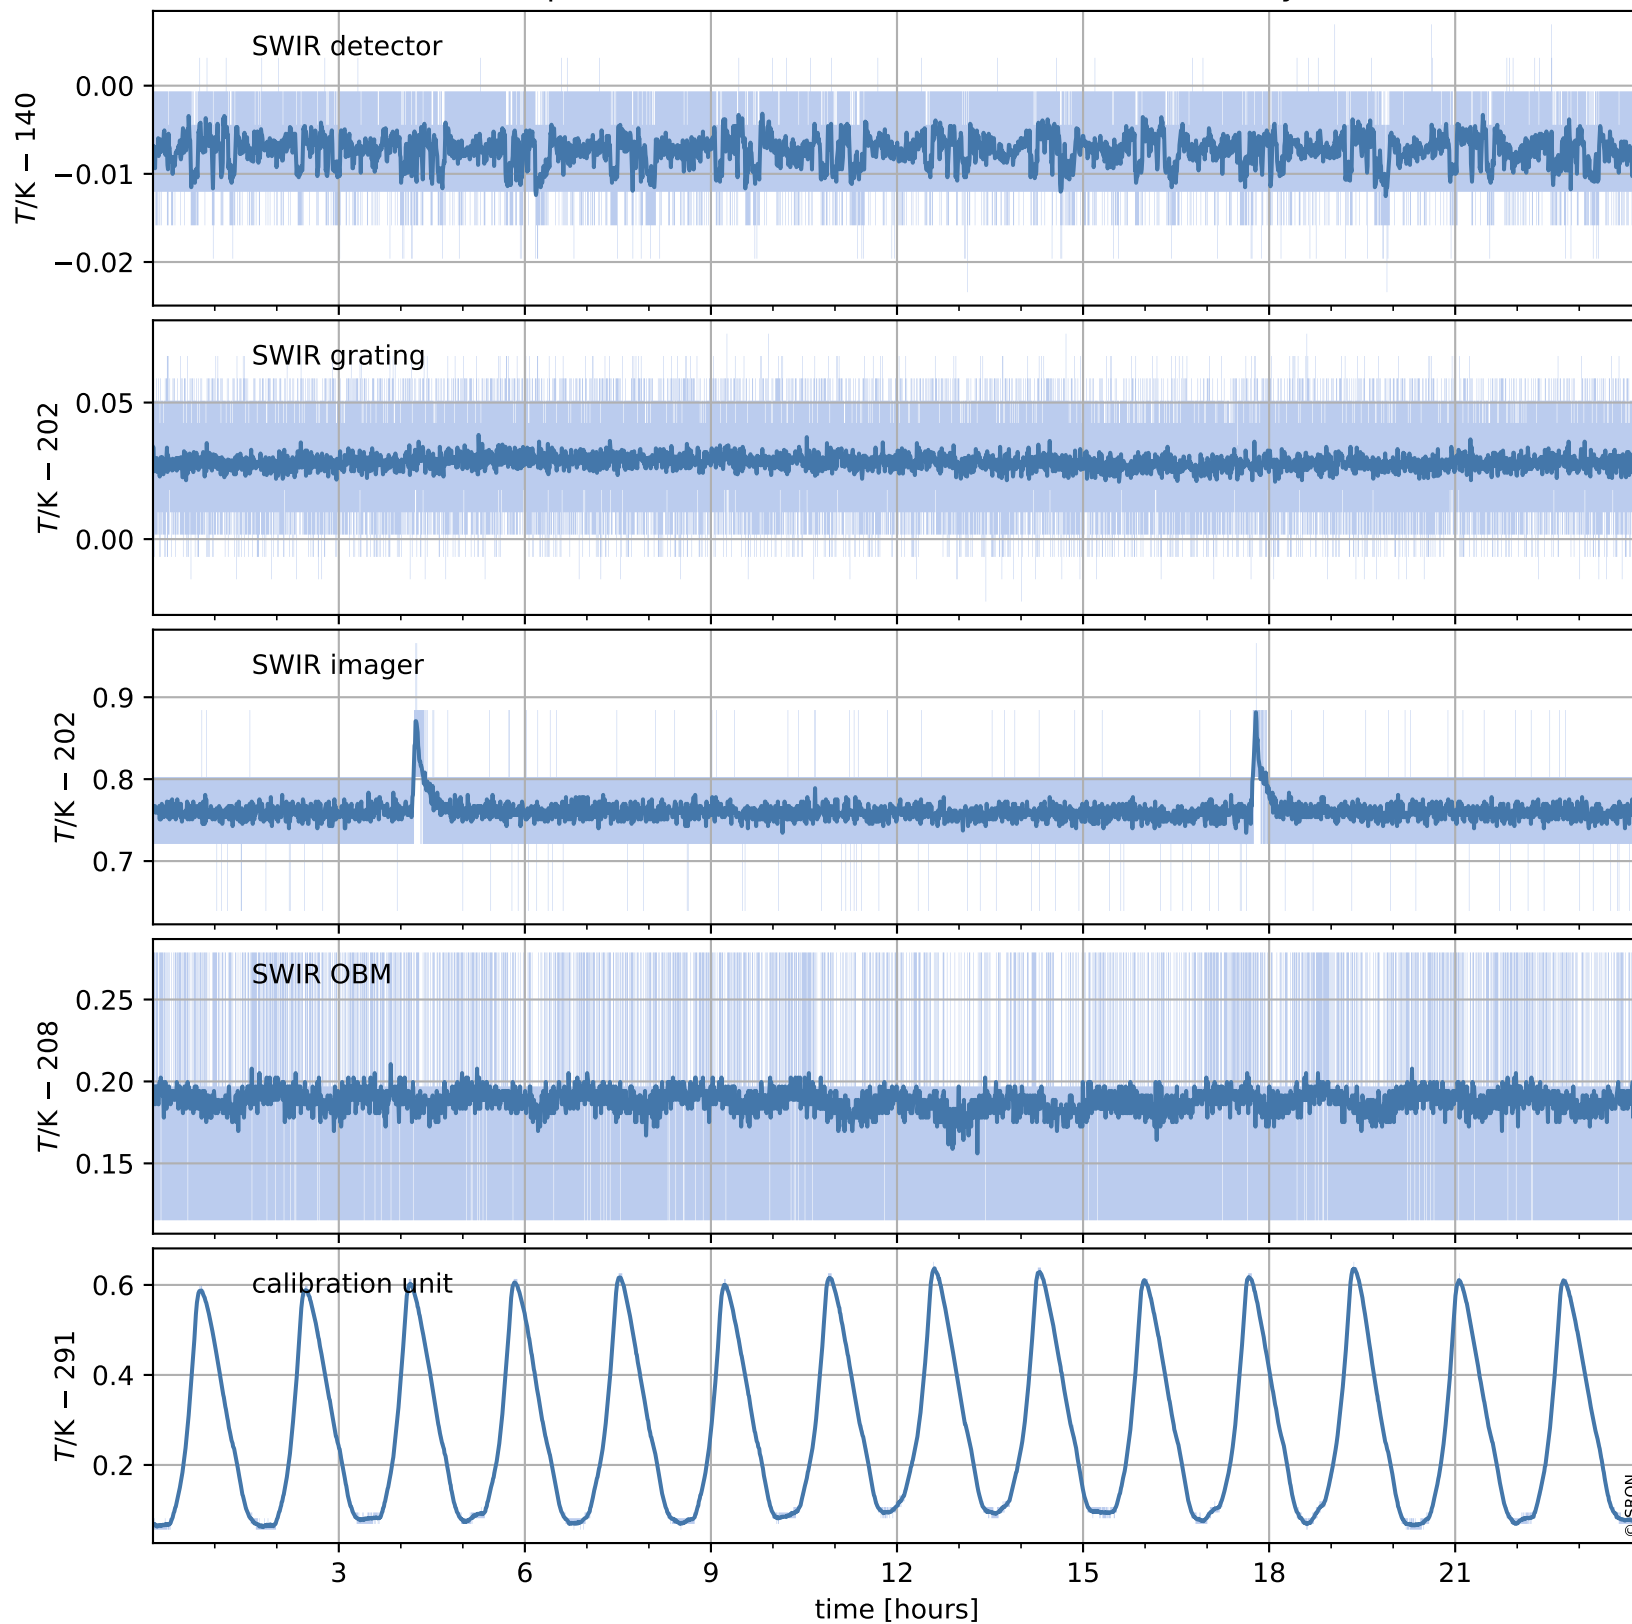

# Tropomi SWIR housekeeping data

orbits : [5131, 5144]  
coverage : 2018-10-10 / 2018-10-11  
created : 2023-08-21T08:36:00

## Temperature of sensors relevant for SWIR (one day)

## Temperature of sensors relevant for SWIR (last month)