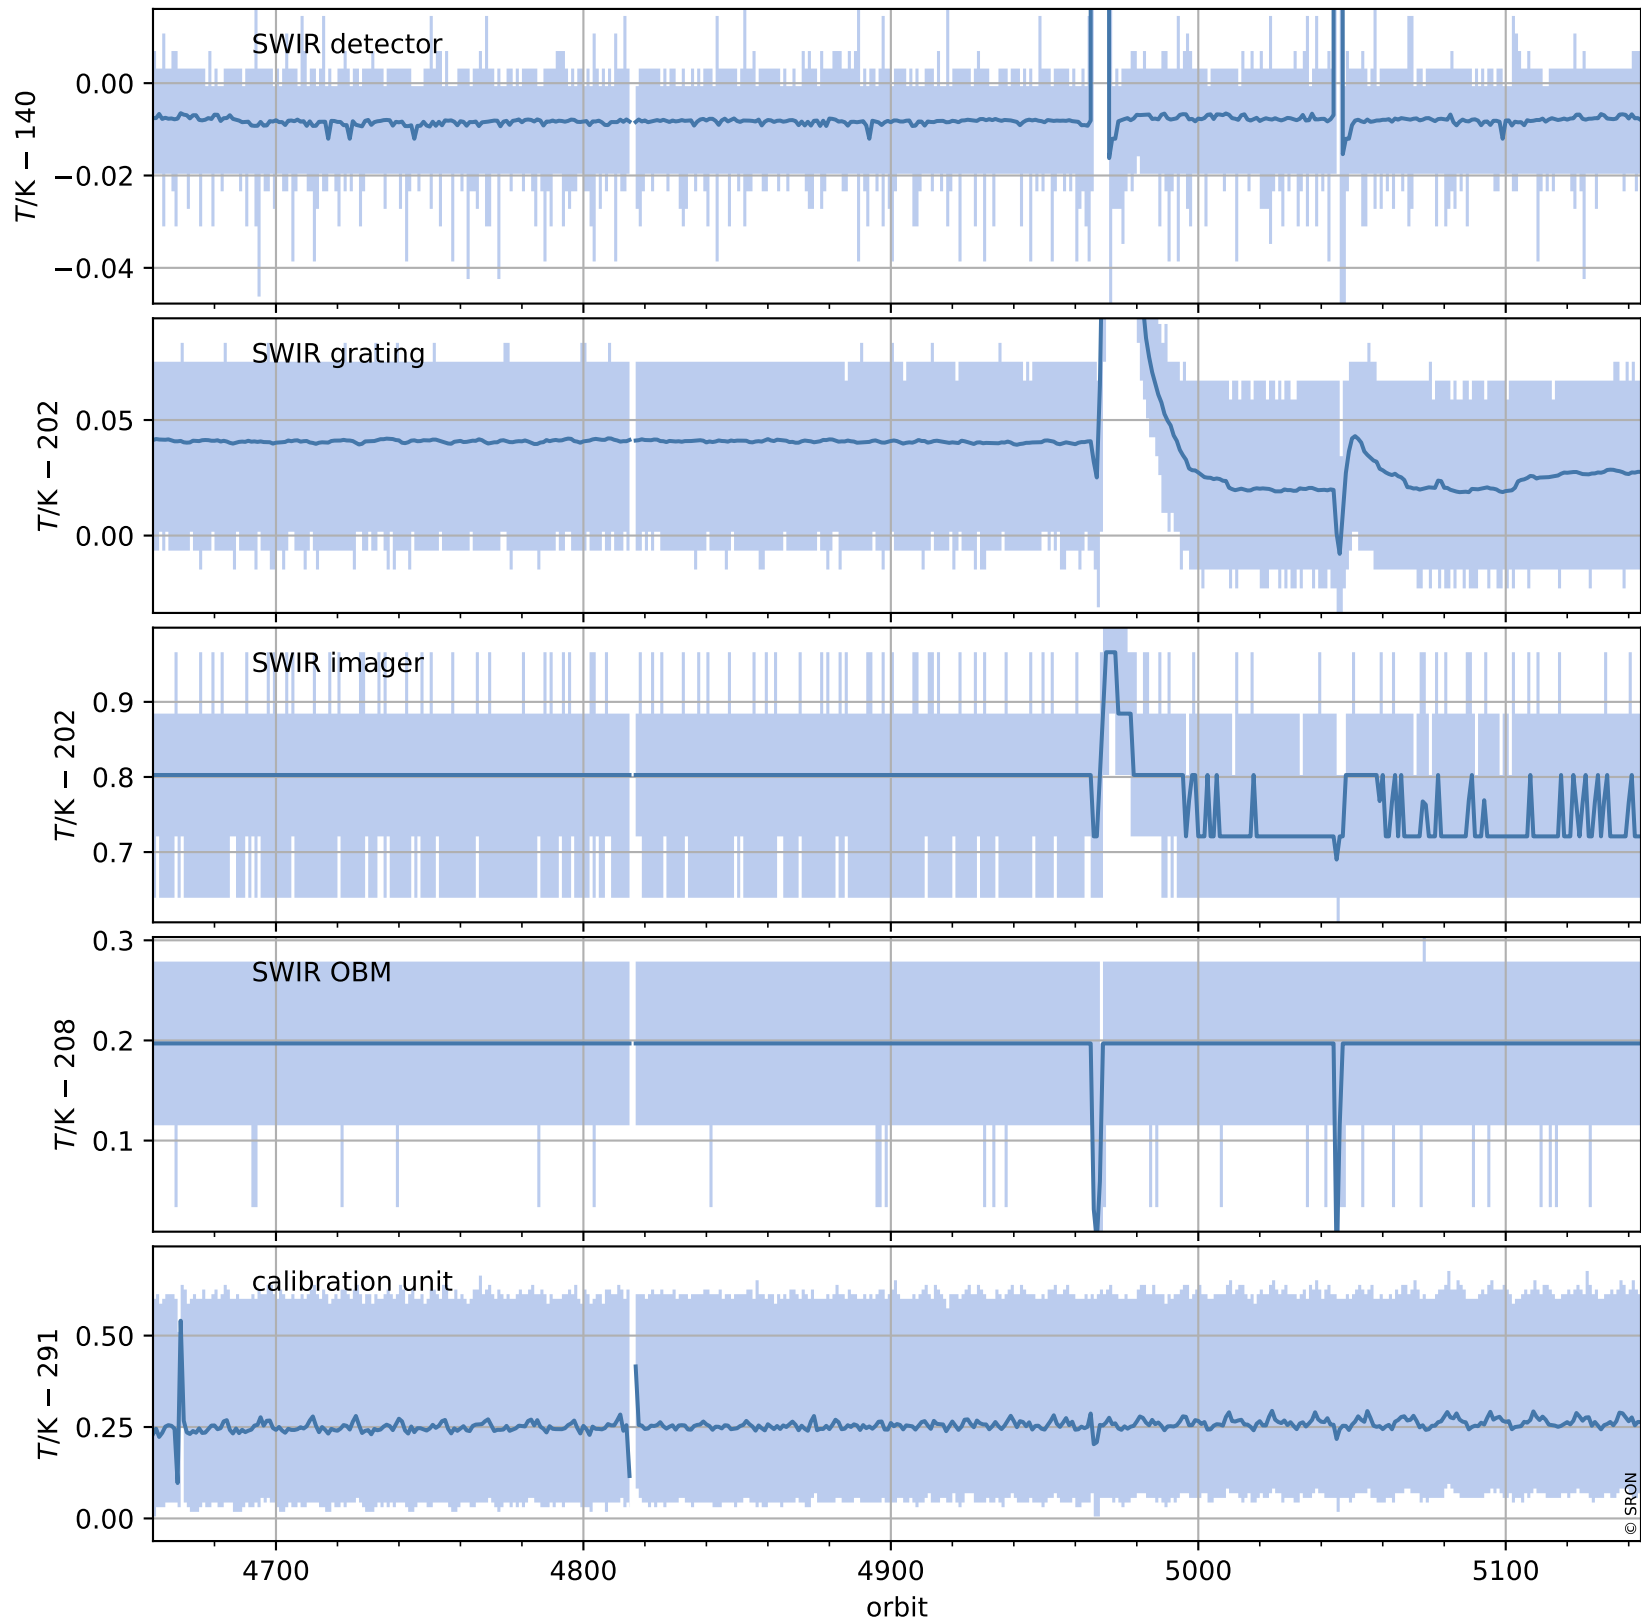

# Tropomi SWIR housekeeping data

orbits : [5131, 5144]  
coverage : 2018-10-10 / 2018-10-11  
created : 2023-08-21T08:36:00

## Temperature of sensors relevant for SWIR (one day)

# Tropomi SWIR housekeeping data

orbits : [4660, 5144]  
coverage : 2018-09-06 / 2018-10-11  
created : 2023-08-21T08:36:00

## Temperature of sensors relevant for SWIR (last month)