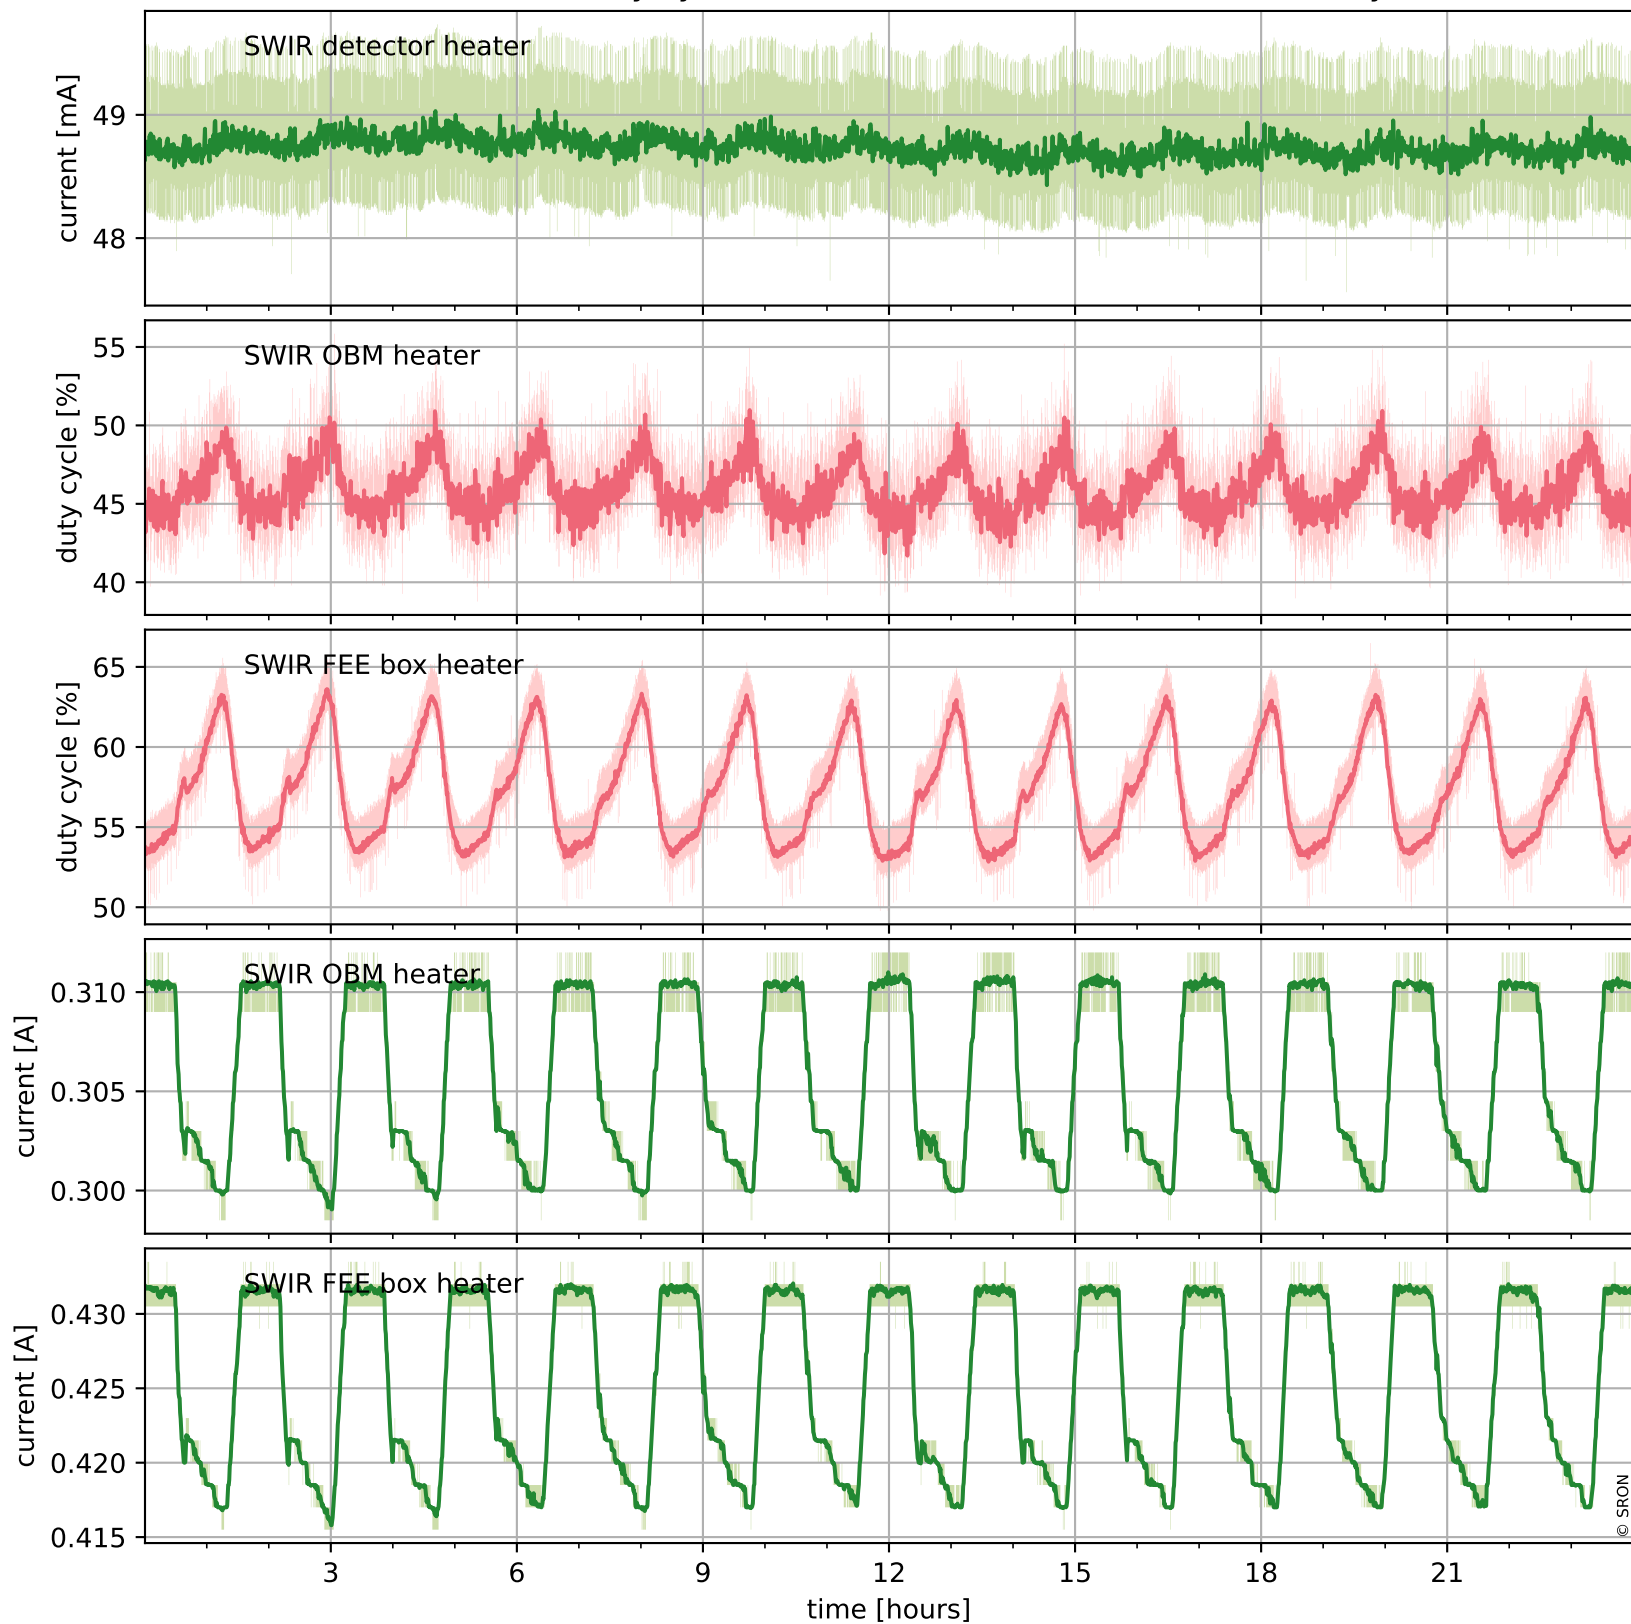

Tropomi SWIR housekeeping data

orbits : [5131, 5144]
coverage : 2018-10-10 / 2018-10-11
created : 2023-08-21T08:36:01

Current and duty cycle of 3 heaters relevant for SWIR (one day)