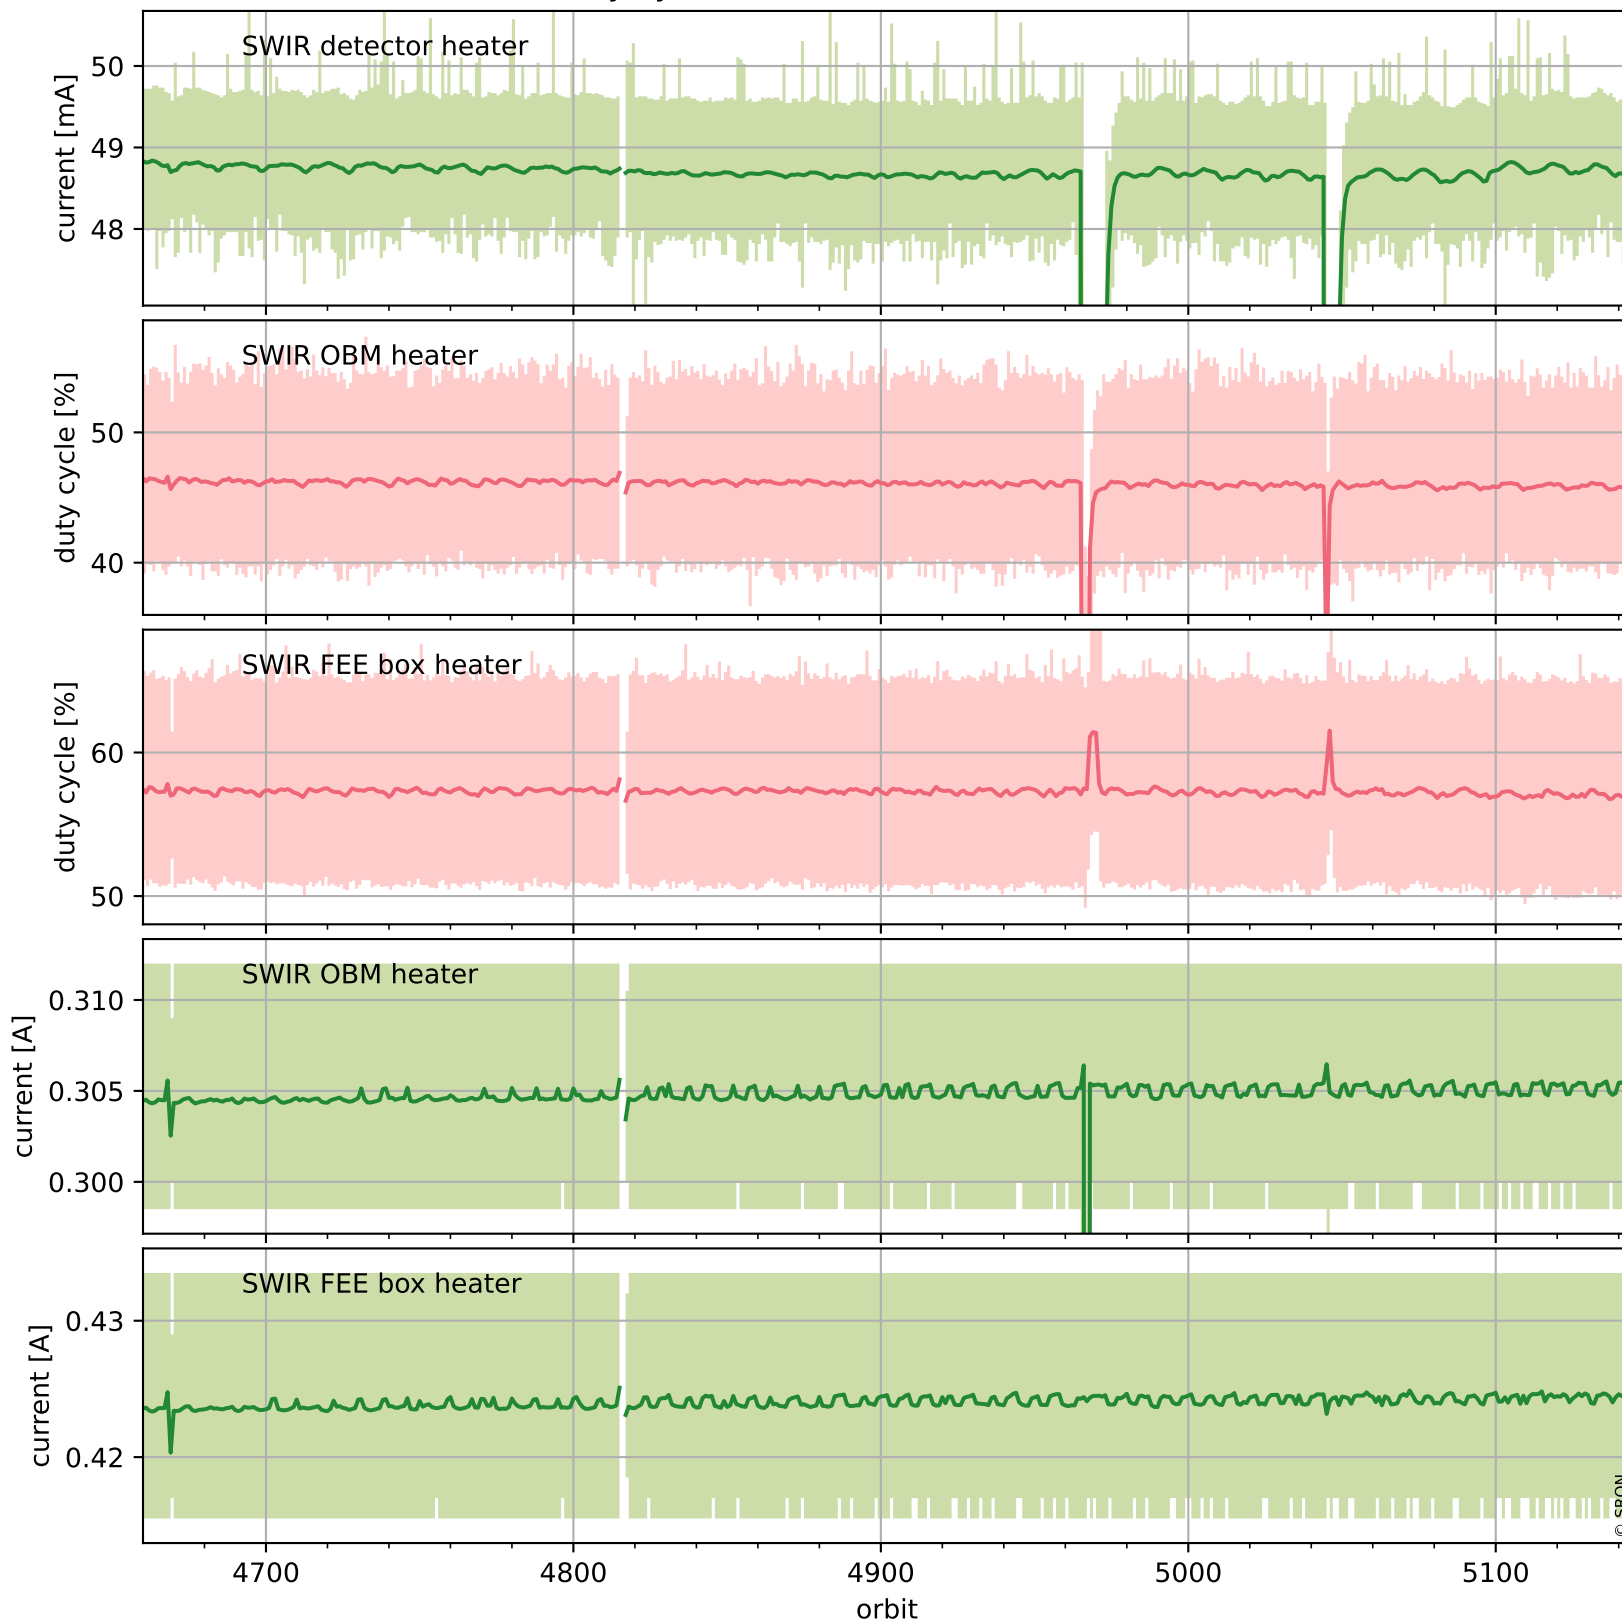

Tropomi SWIR housekeeping data

orbits : [4660, 5144]
coverage : 2018-09-06 / 2018-10-11
created : 2023-08-21T08:36:01

Current and duty cycle of 3 heaters relevant for SWIR (last month)