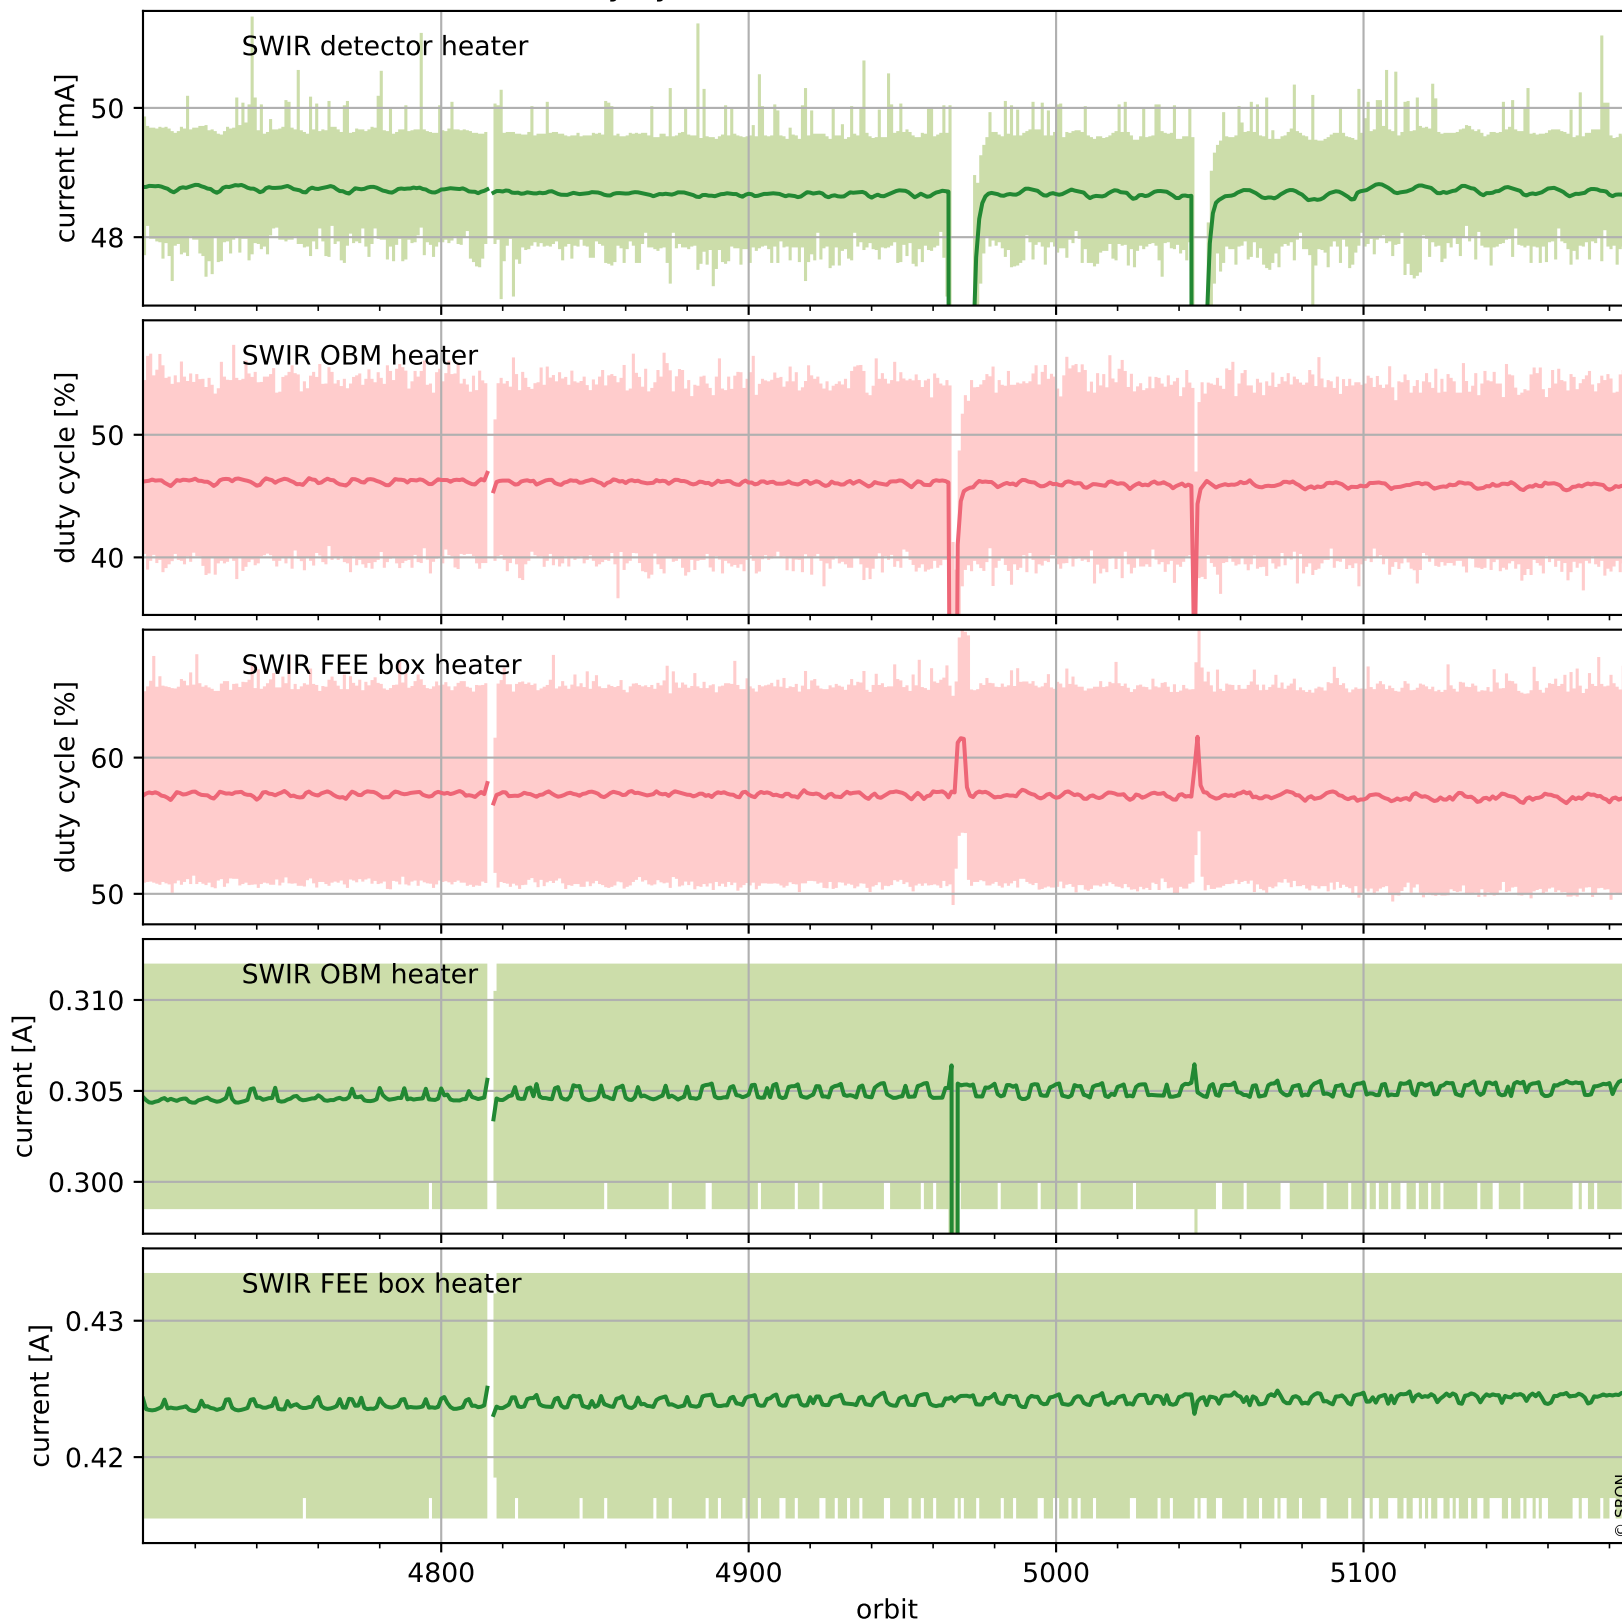

Tropomi SWIR housekeeping data

orbits : [5174, 5187]
coverage : 2018-10-13 / 2018-10-14
created : 2023-08-21T08:36:07

Temperature of sensors relevant for SWIR (one day)

Tropomi SWIR housekeeping data

orbits : [4703, 5187]
coverage : 2018-09-09 / 2018-10-14
created : 2023-08-21T08:36:07

Temperature of sensors relevant for SWIR (last month)

Tropomi SWIR housekeeping data

orbits : [5174, 5187]
coverage : 2018-10-13 / 2018-10-14
created : 2023-08-21T08:36:08

Current and duty cycle of 3 heaters relevant for SWIR (one day)

Tropomi SWIR housekeeping data

orbits : [4703, 5187]
coverage : 2018-09-09 / 2018-10-14
created : 2023-08-21T08:36:08

Current and duty cycle of 3 heaters relevant for SWIR (last month)

Tropomi SWIR housekeeping data

orbits : [5174, 5187]
coverage : 2018-10-13 / 2018-10-14
created : 2023-08-21T08:36:09

Temperature of sensors at the SWIR front-end electronics (one day)

Tropomi SWIR housekeeping data

orbits : [4703, 5187]
coverage : 2018-09-09 / 2018-10-14
created : 2023-08-21T08:36:09