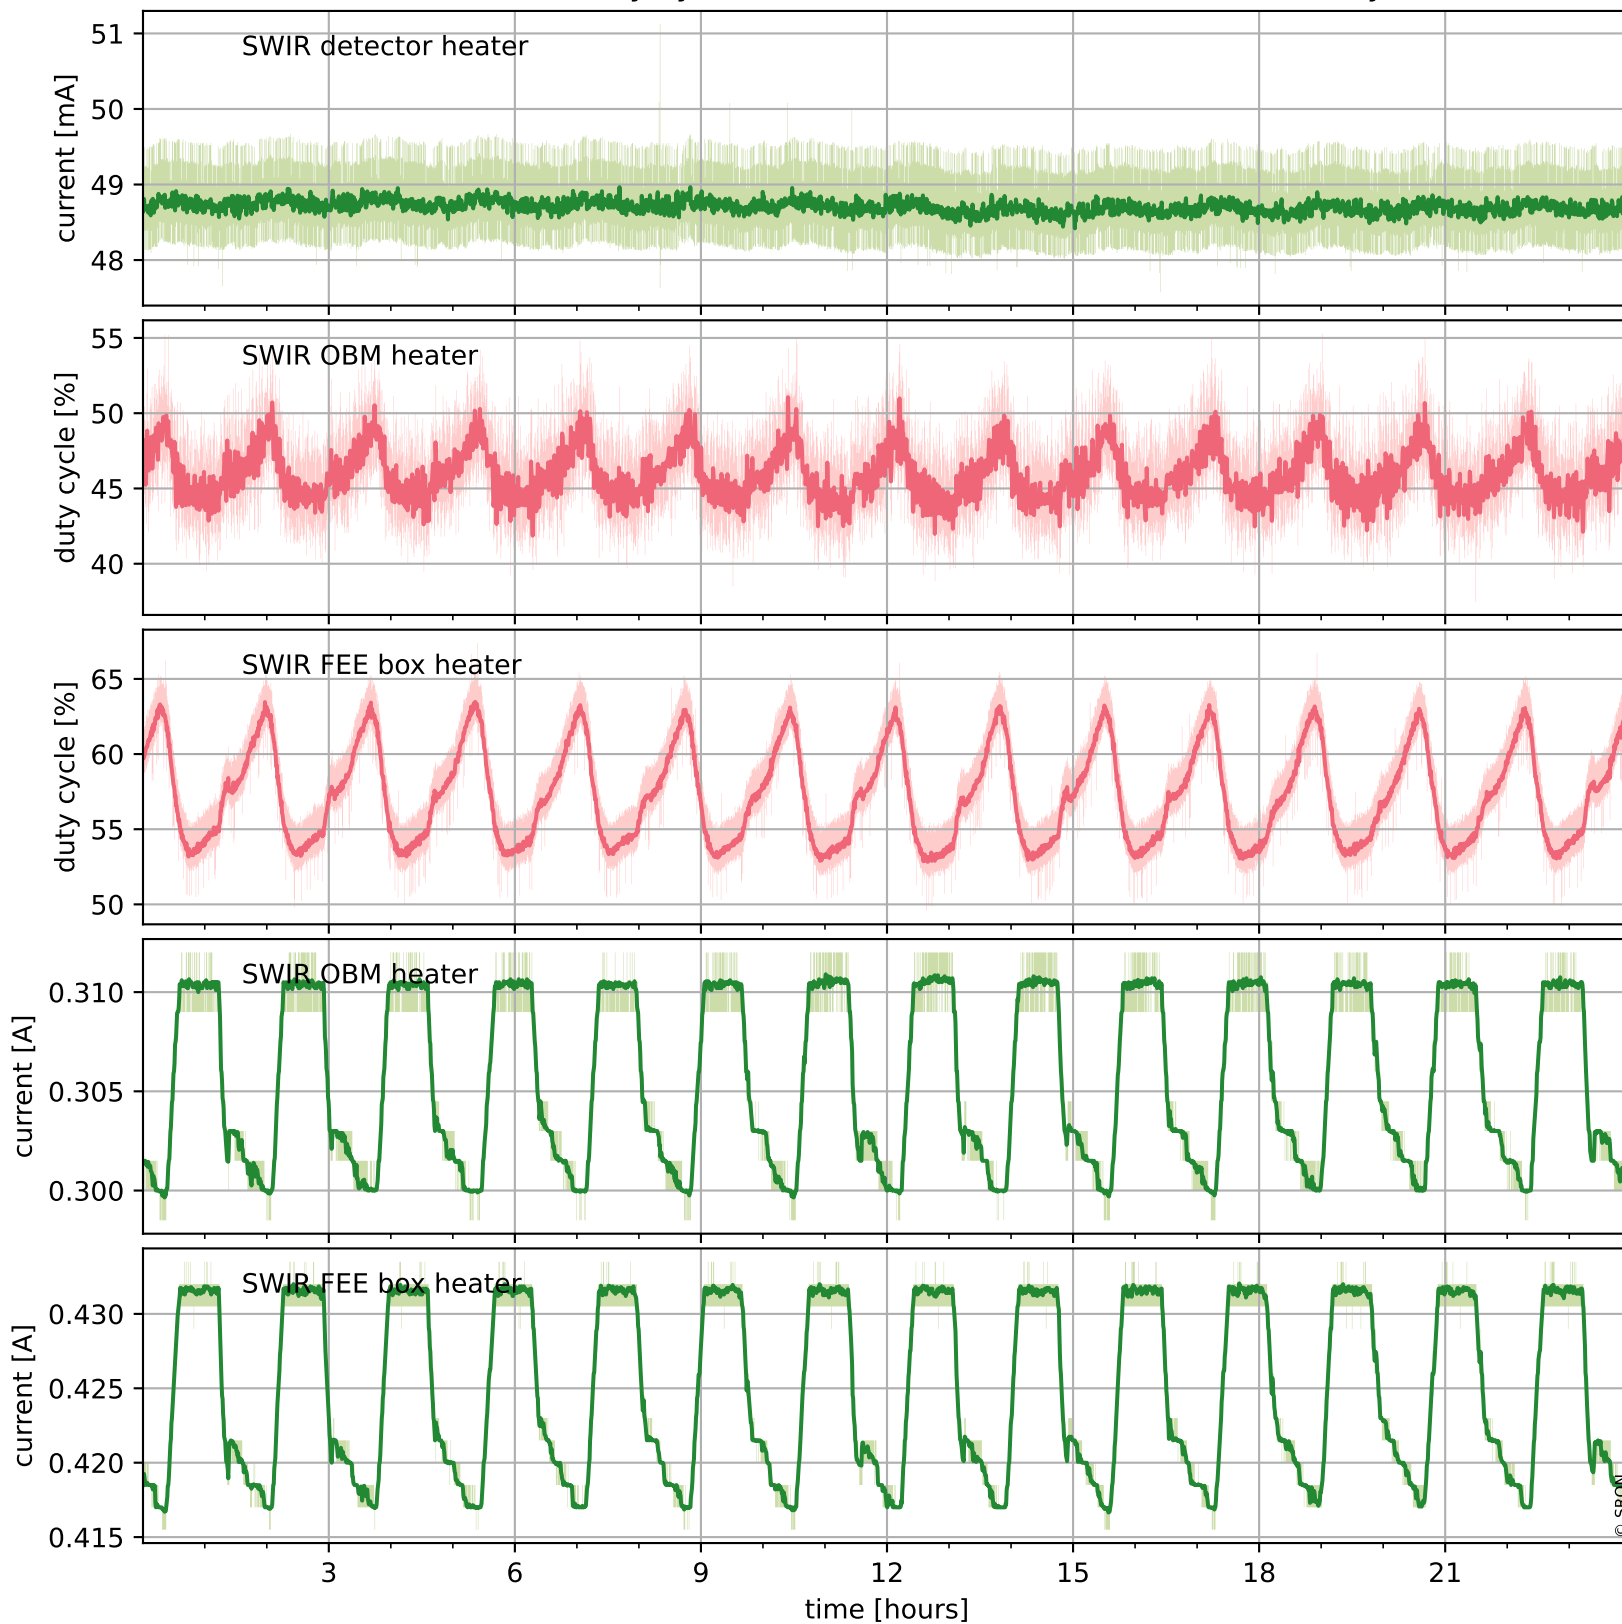

Tropomi SWIR housekeeping data

orbits : [5174, 5187]
coverage : 2018-10-13 / 2018-10-14
created : 2023-08-21T08:36:07

Temperature of sensors relevant for SWIR (one day)

Tropomi SWIR housekeeping data

orbits : [4703, 5187]
coverage : 2018-09-09 / 2018-10-14
created : 2023-08-21T08:36:07

Temperature of sensors relevant for SWIR (last month)

Tropomi SWIR housekeeping data

orbits : [5174, 5187]
coverage : 2018-10-13 / 2018-10-14
created : 2023-08-21T08:36:08

Current and duty cycle of 3 heaters relevant for SWIR (one day)

Tropomi SWIR housekeeping data

orbits : [4703, 5187]
coverage : 2018-09-09 / 2018-10-14
created : 2023-08-21T08:36:08

Current and duty cycle of 3 heaters relevant for SWIR (last month)

Tropomi SWIR housekeeping data