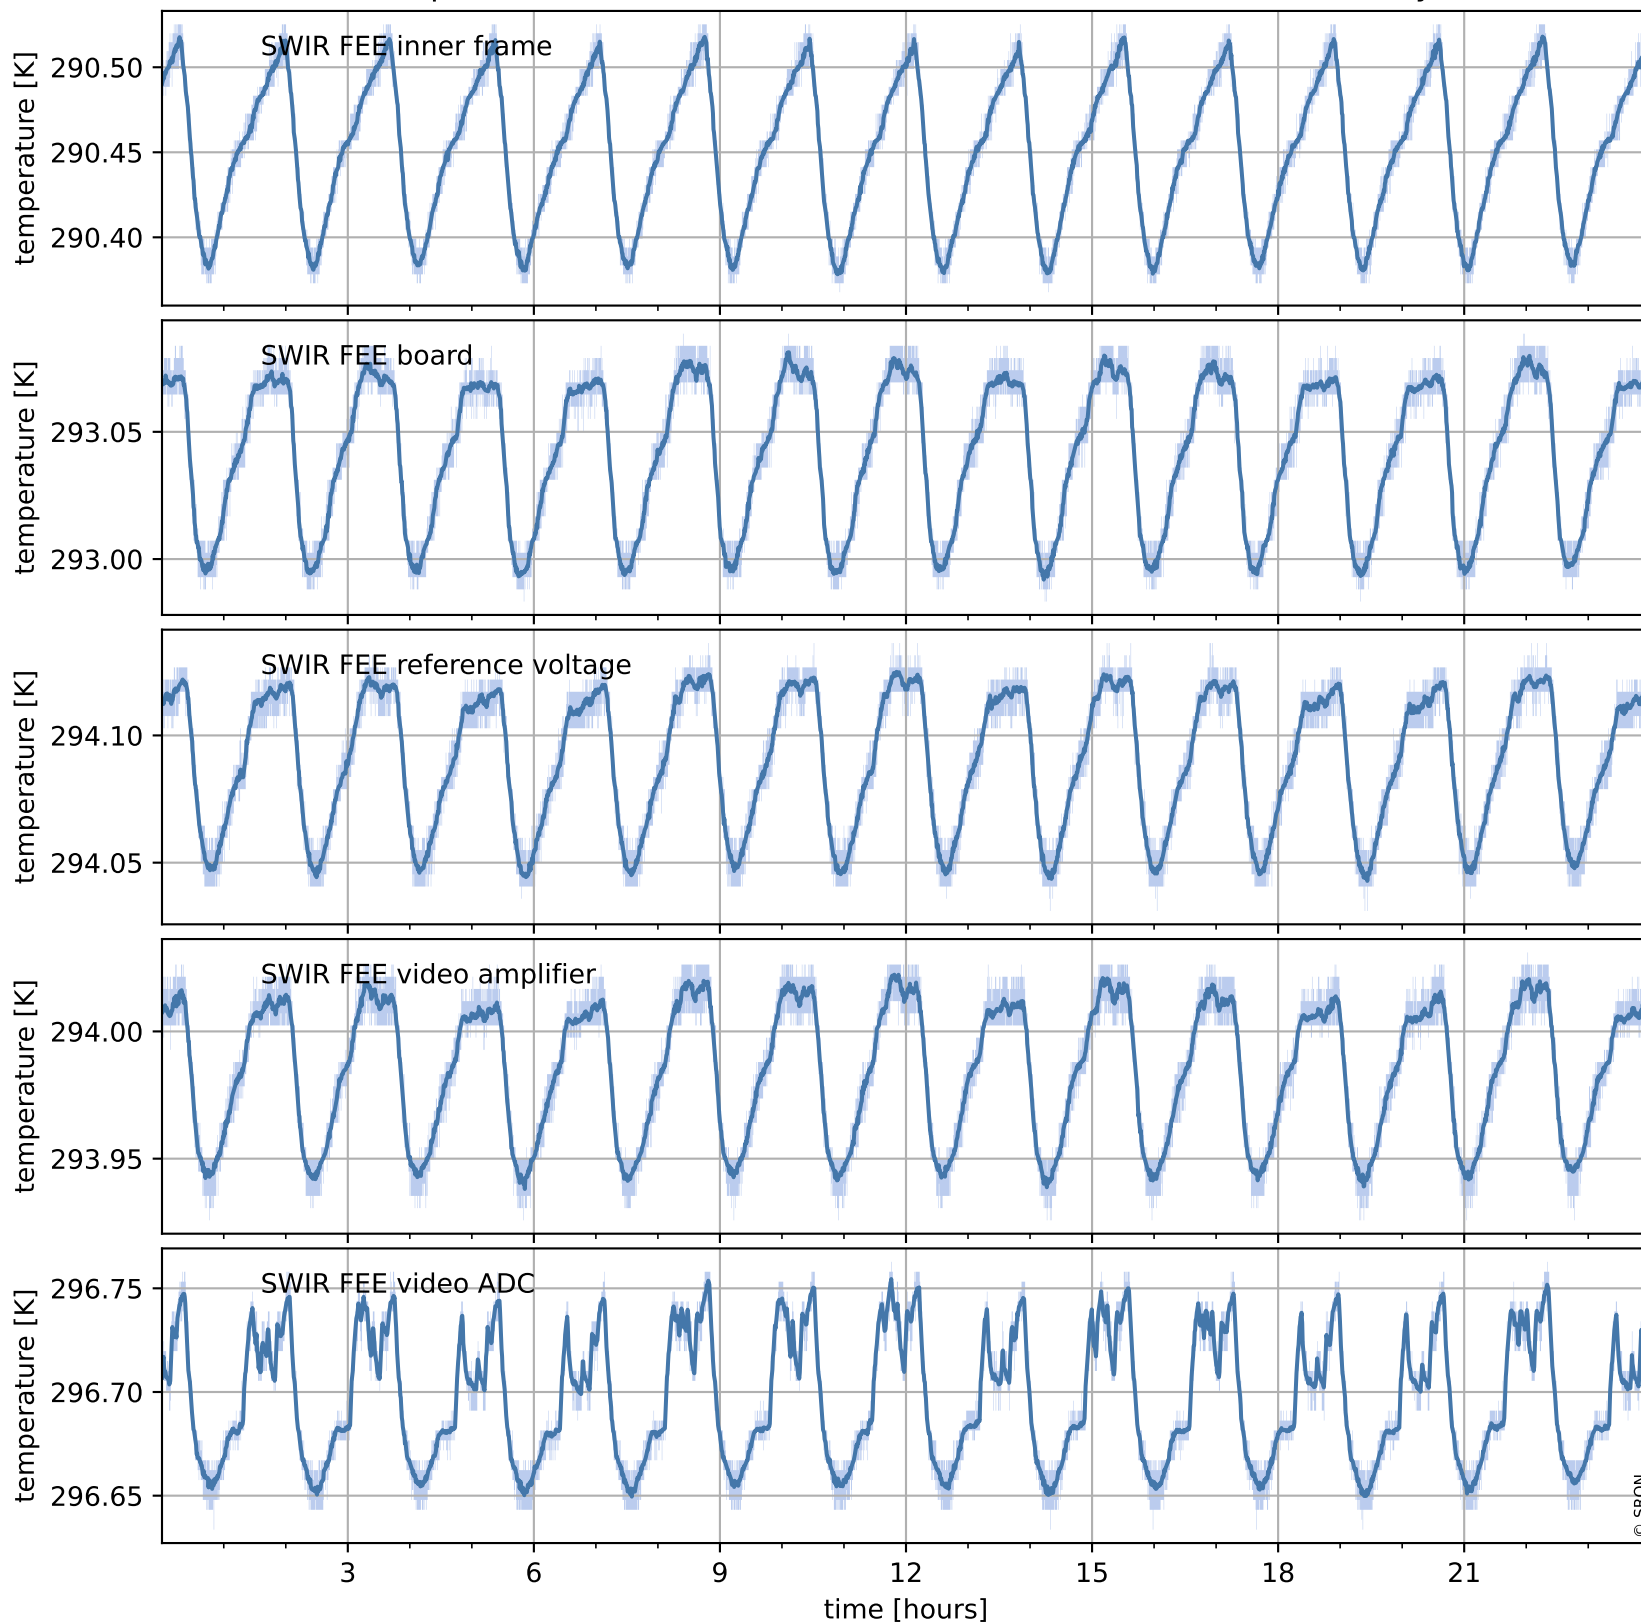

Tropomi SWIR housekeeping data

orbits : [5174, 5187]
coverage : 2018-10-13 / 2018-10-14
created : 2023-08-21T08:36:07

Temperature of sensors relevant for SWIR (one day)

Tropomi SWIR housekeeping data

orbits : [4703, 5187]
coverage : 2018-09-09 / 2018-10-14
created : 2023-08-21T08:36:07

Temperature of sensors relevant for SWIR (last month)

Tropomi SWIR housekeeping data

orbits : [5174, 5187]
coverage : 2018-10-13 / 2018-10-14
created : 2023-08-21T08:36:08

Current and duty cycle of 3 heaters relevant for SWIR (one day)

Tropomi SWIR housekeeping data

orbits : [4703, 5187]
coverage : 2018-09-09 / 2018-10-14
created : 2023-08-21T08:36:08

Current and duty cycle of 3 heaters relevant for SWIR (last month)

Tropomi SWIR housekeeping data

orbits : [5174, 5187]
coverage : 2018-10-13 / 2018-10-14
created : 2023-08-21T08:36:09

Temperature of sensors at the SWIR front-end electronics (one day)

Tropomi SWIR housekeeping data

orbits : [4703, 5187]
coverage : 2018-09-09 / 2018-10-14
created : 2023-08-21T08:36:09