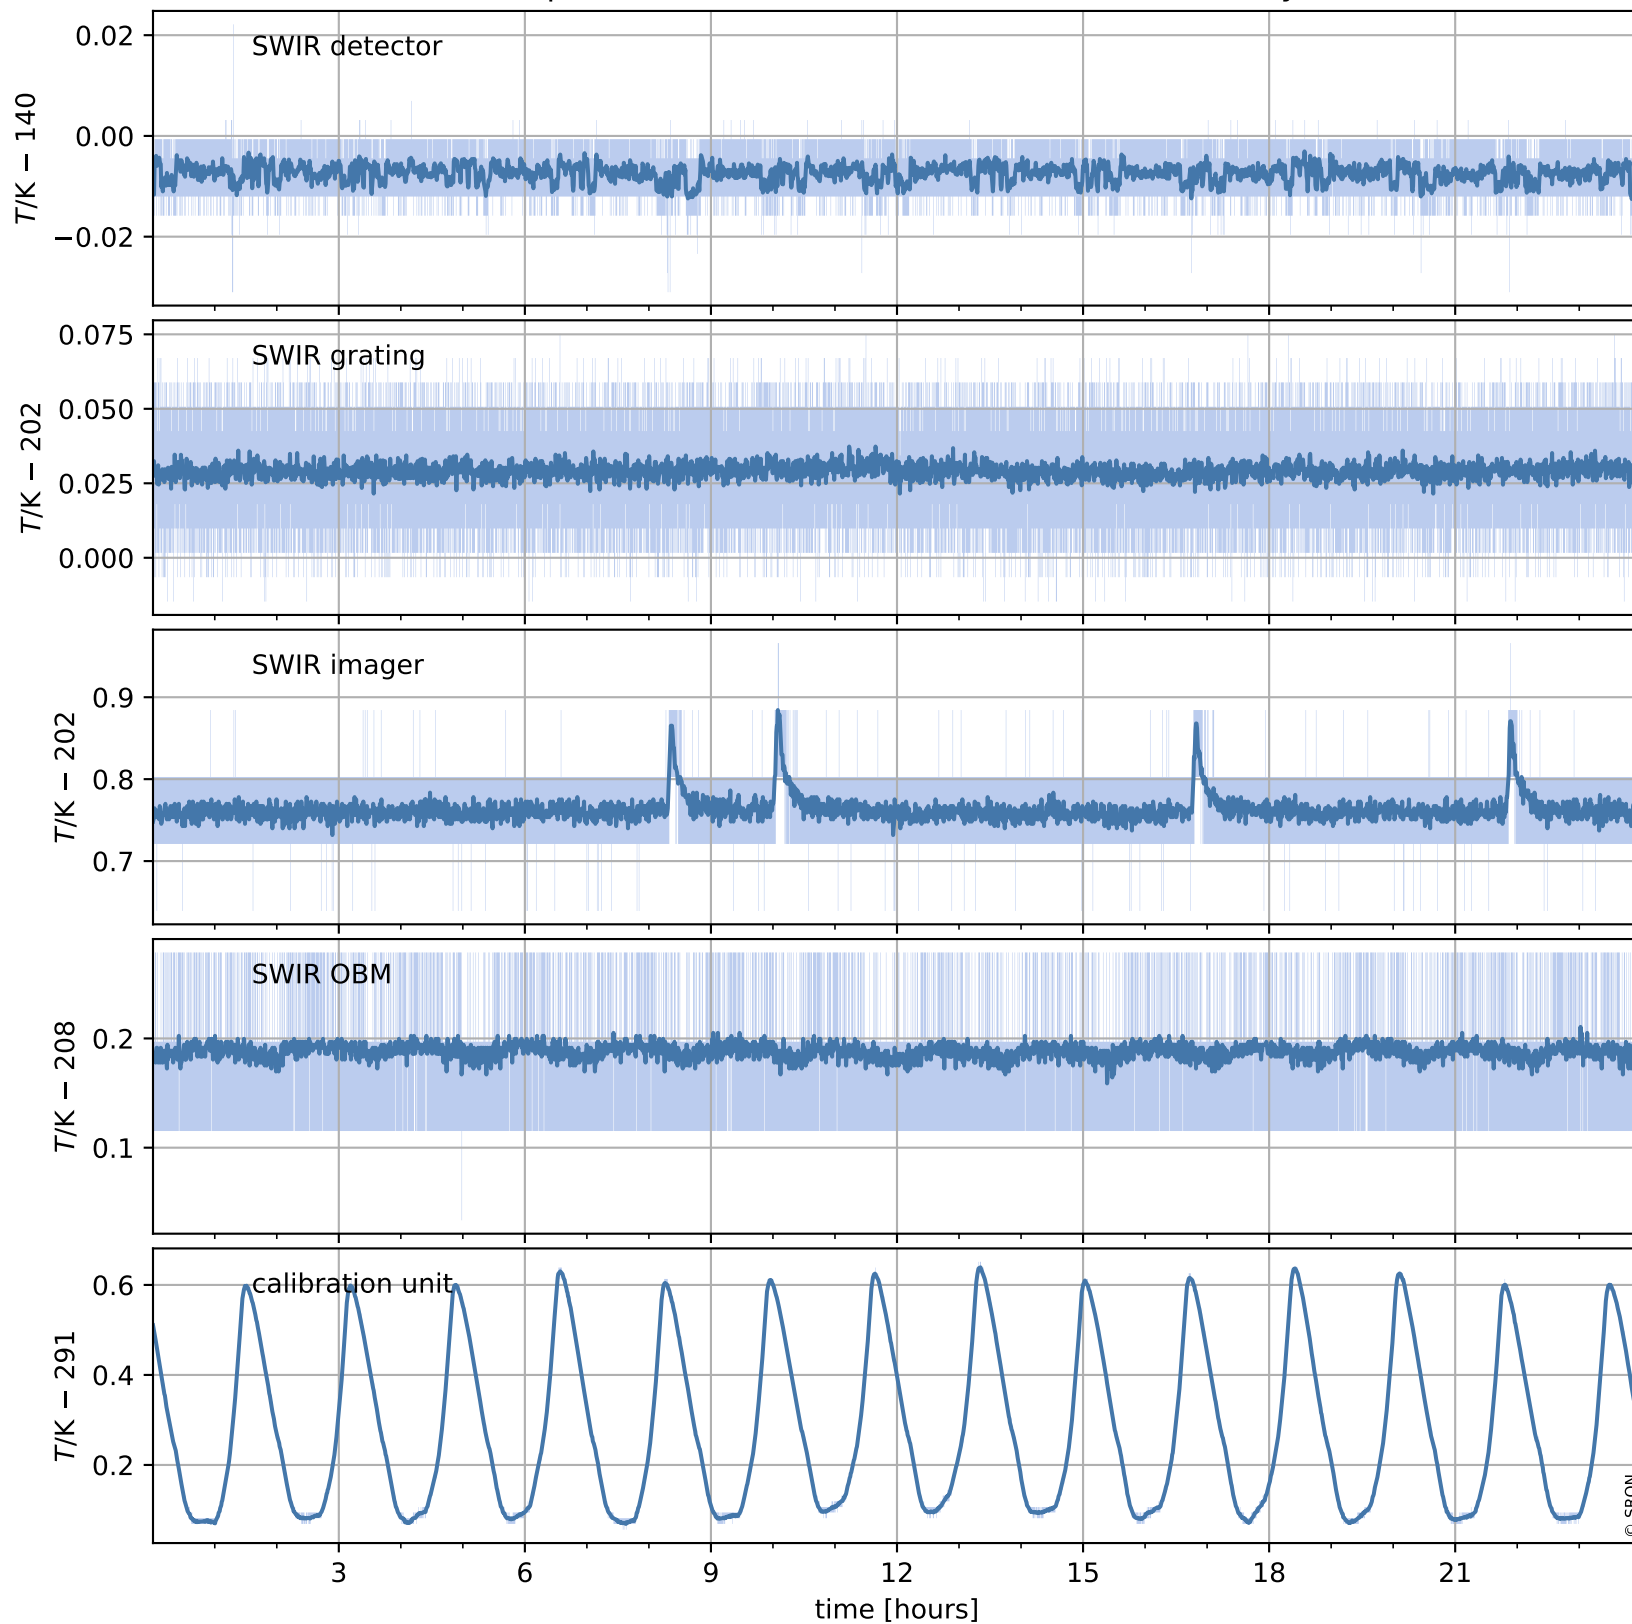

Tropomi SWIR housekeeping data

orbits : [5174, 5187]
coverage : 2018-10-13 / 2018-10-14
created : 2023-08-21T08:36:07

Temperature of sensors relevant for SWIR (one day)

Tropomi SWIR housekeeping data

orbits : [4703, 5187]
coverage : 2018-09-09 / 2018-10-14
created : 2023-08-21T08:36:07

Temperature of sensors relevant for SWIR (last month)

Tropomi SWIR housekeeping data

orbits : [5174, 5187]
coverage : 2018-10-13 / 2018-10-14
created : 2023-08-21T08:36:08

Current and duty cycle of 3 heaters relevant for SWIR (one day)

Tropomi SWIR housekeeping data

orbits : [4703, 5187]
coverage : 2018-09-09 / 2018-10-14
created : 2023-08-21T08:36:08

Current and duty cycle of 3 heaters relevant for SWIR (last month)

Tropomi SWIR housekeeping data