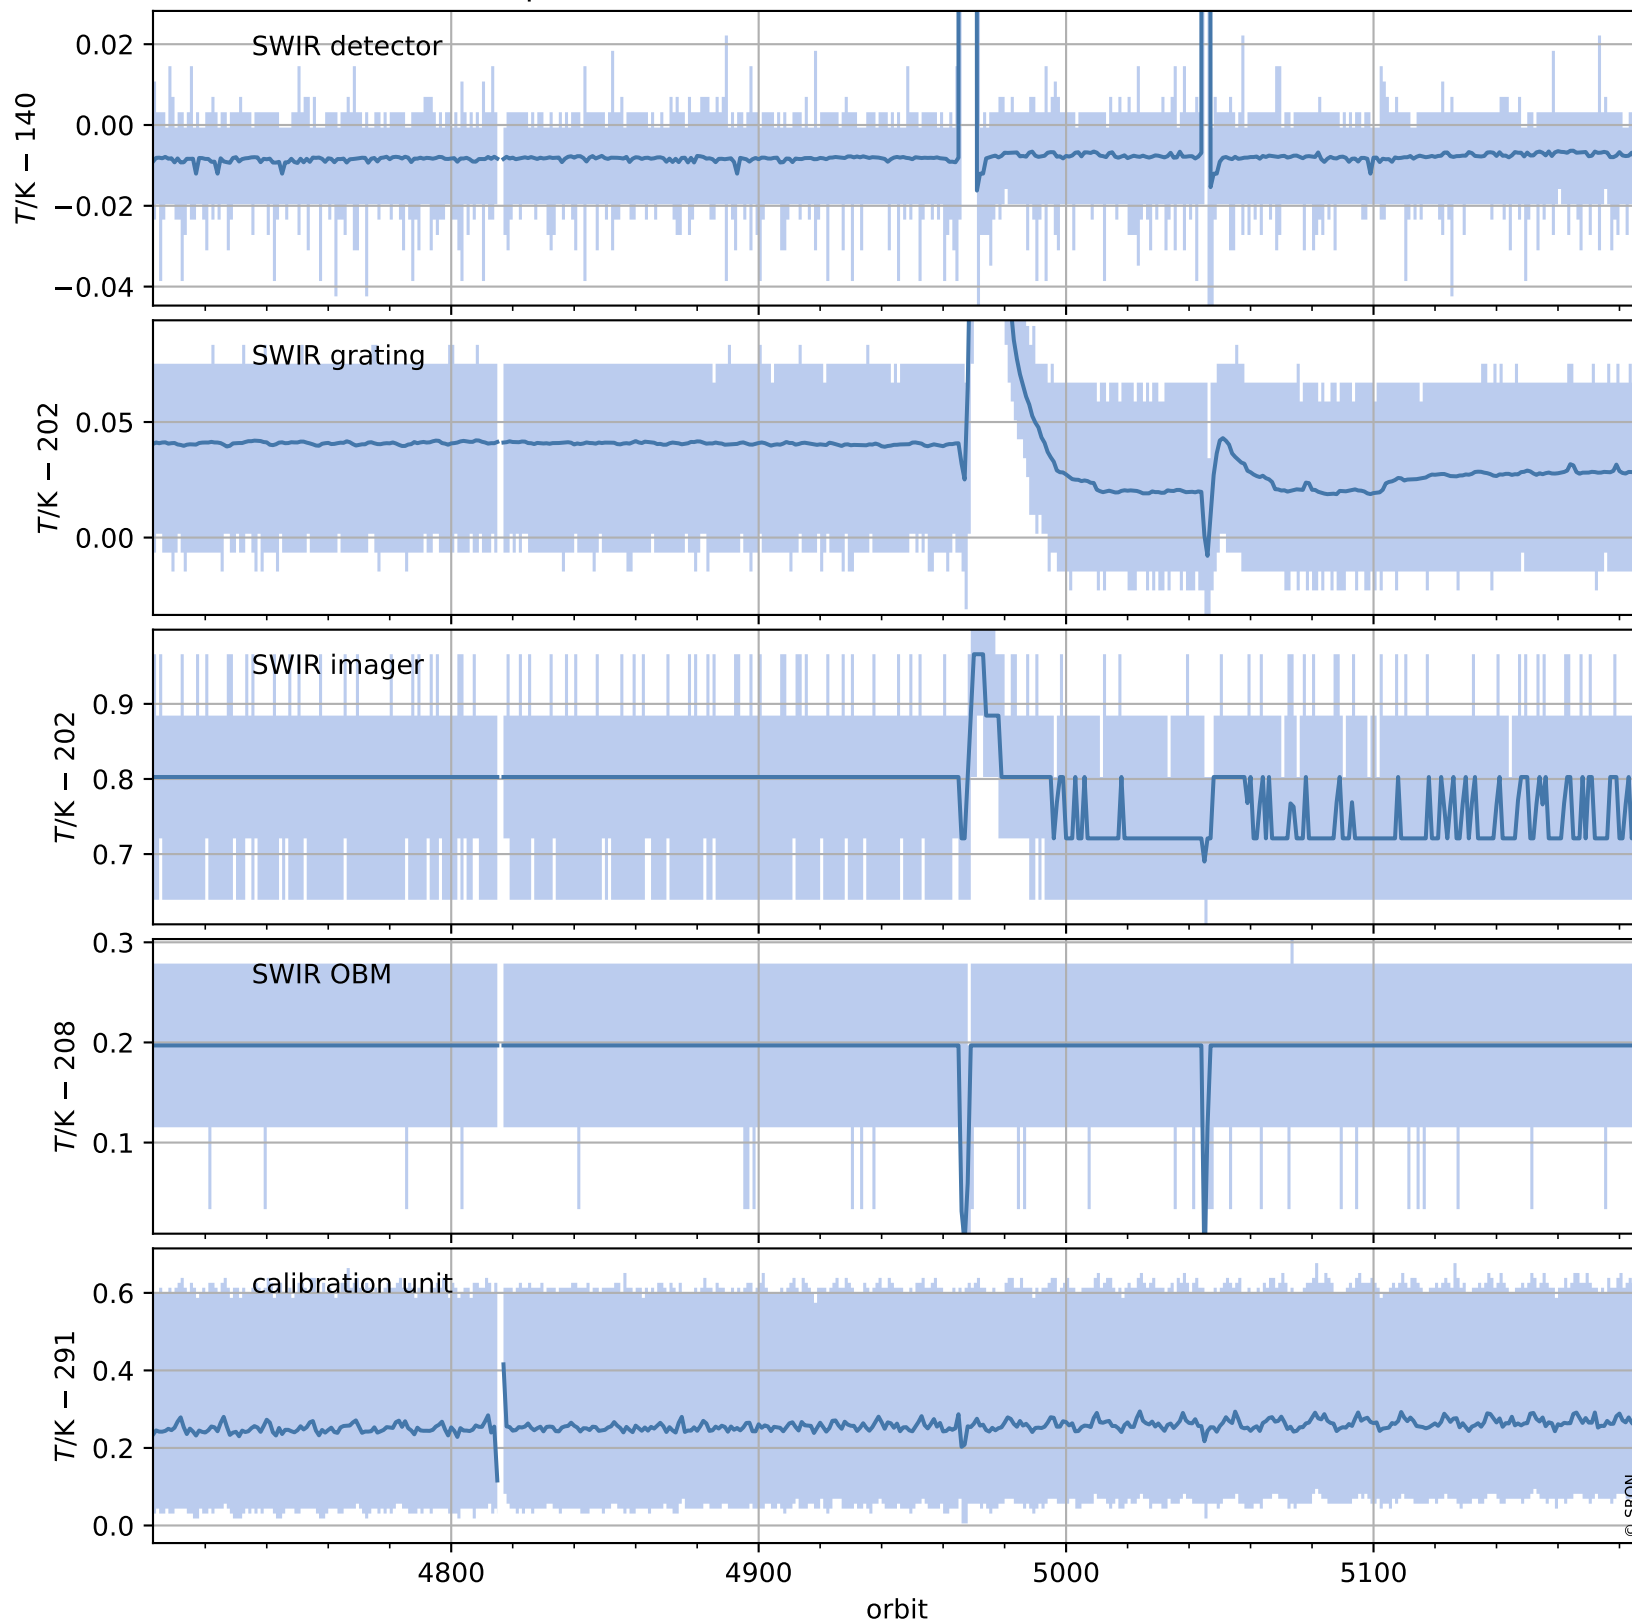

Tropomi SWIR housekeeping data

orbits : [5174, 5187]
coverage : 2018-10-13 / 2018-10-14
created : 2023-08-21T08:36:07

Temperature of sensors relevant for SWIR (one day)

Tropomi SWIR housekeeping data

orbits : [4703, 5187]
coverage : 2018-09-09 / 2018-10-14
created : 2023-08-21T08:36:07

Temperature of sensors relevant for SWIR (last month)

Tropomi SWIR housekeeping data

orbits : [5174, 5187]
coverage : 2018-10-13 / 2018-10-14
created : 2023-08-21T08:36:08

Current and duty cycle of 3 heaters relevant for SWIR (one day)

Tropomi SWIR housekeeping data

orbits : [4703, 5187]
coverage : 2018-09-09 / 2018-10-14
created : 2023-08-21T08:36:08

Current and duty cycle of 3 heaters relevant for SWIR (last month)

Tropomi SWIR housekeeping data

orbits : [5174, 5187]
coverage : 2018-10-13 / 2018-10-14
created : 2023-08-21T08:36:09

Temperature of sensors at the SWIR front-end electronics (one day)

Tropomi SWIR housekeeping data

orbits : [4703, 5187]
coverage : 2018-09-09 / 2018-10-14
created : 2023-08-21T08:36:09