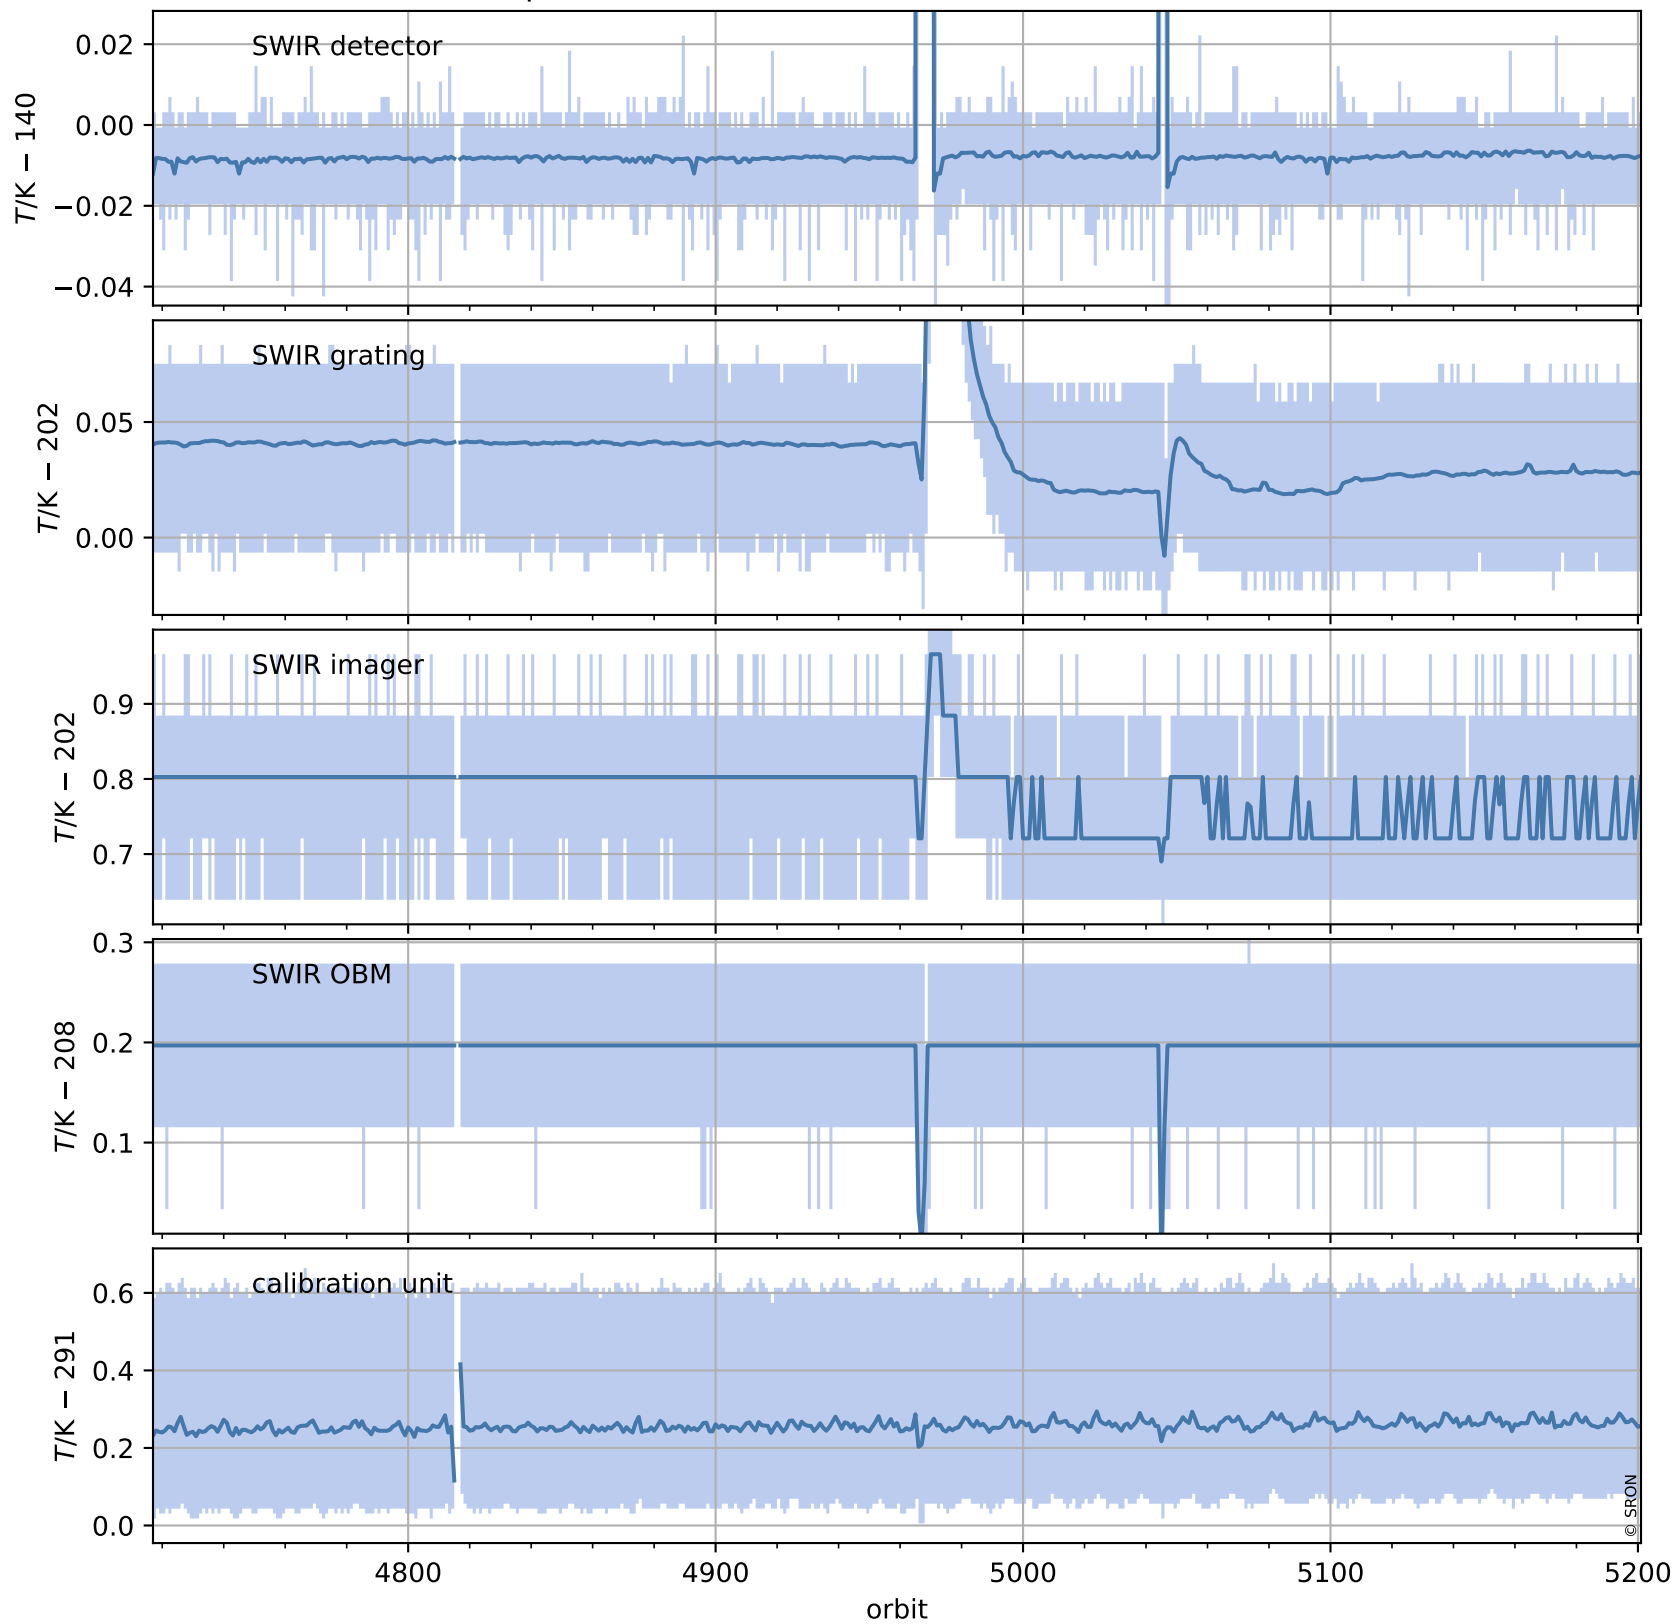

Tropomi SWIR housekeeping data

orbits : [5188, 5201]
coverage : 2018-10-14 / 2018-10-15
created : 2023-08-21T08:36:09

Temperature of sensors relevant for SWIR (one day)

Tropomi SWIR housekeeping data

orbits : [4717, 5201]
coverage : 2018-09-10 / 2018-10-15
created : 2023-08-21T08:36:10

Temperature of sensors relevant for SWIR (last month)

Tropomi SWIR housekeeping data

orbits : [5188, 5201]
coverage : 2018-10-14 / 2018-10-15
created : 2023-08-21T08:36:10

Current and duty cycle of 3 heaters relevant for SWIR (one day)

Tropomi SWIR housekeeping data

orbits : [4717, 5201]
coverage : 2018-09-10 / 2018-10-15
created : 2023-08-21T08:36:11

Current and duty cycle of 3 heaters relevant for SWIR (last month)

Tropomi SWIR housekeeping data

orbits : [5188, 5201]
coverage : 2018-10-14 / 2018-10-15
created : 2023-08-21T08:36:11

Temperature of sensors at the SWIR front-end electronics (one day)

Tropomi SWIR housekeeping data

orbits : [4717, 5201]
coverage : 2018-09-10 / 2018-10-15
created : 2023-08-21T08:36:11