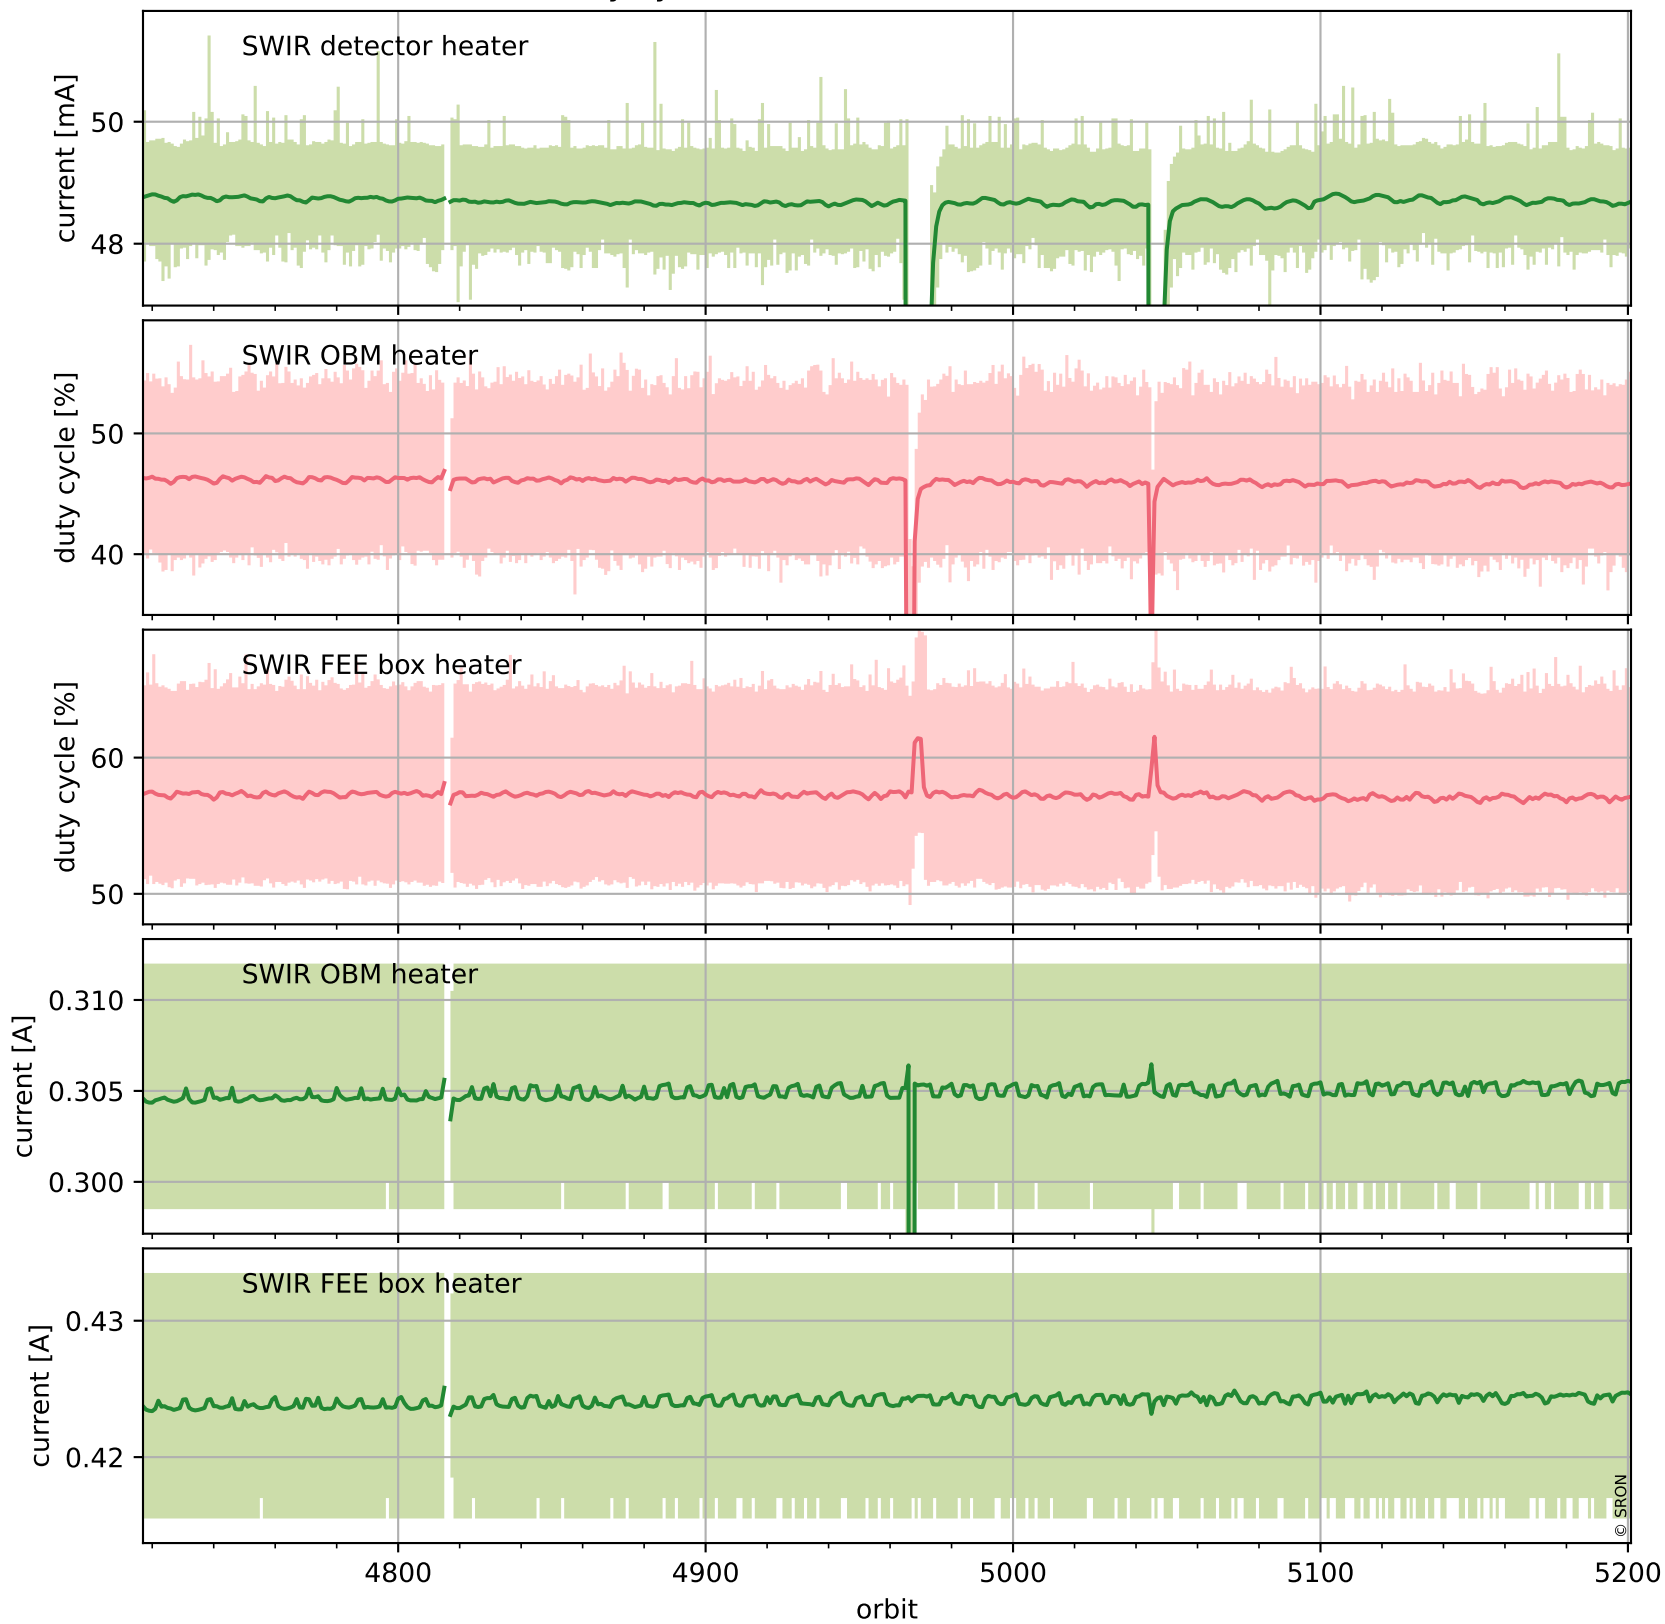

Tropomi SWIR housekeeping data

orbits : [5188, 5201]
coverage : 2018-10-14 / 2018-10-15
created : 2023-08-21T08:36:09

Temperature of sensors relevant for SWIR (one day)

Tropomi SWIR housekeeping data

orbits : [4717, 5201]
coverage : 2018-09-10 / 2018-10-15
created : 2023-08-21T08:36:10

Temperature of sensors relevant for SWIR (last month)

Tropomi SWIR housekeeping data

orbits : [5188, 5201]
coverage : 2018-10-14 / 2018-10-15
created : 2023-08-21T08:36:10

Current and duty cycle of 3 heaters relevant for SWIR (one day)

Tropomi SWIR housekeeping data

orbits : [4717, 5201]
coverage : 2018-09-10 / 2018-10-15
created : 2023-08-21T08:36:11

Current and duty cycle of 3 heaters relevant for SWIR (last month)

Tropomi SWIR housekeeping data

orbits : [5188, 5201]
coverage : 2018-10-14 / 2018-10-15
created : 2023-08-21T08:36:11

Temperature of sensors at the SWIR front-end electronics (one day)

Tropomi SWIR housekeeping data

orbits : [4717, 5201]
coverage : 2018-09-10 / 2018-10-15
created : 2023-08-21T08:36:11