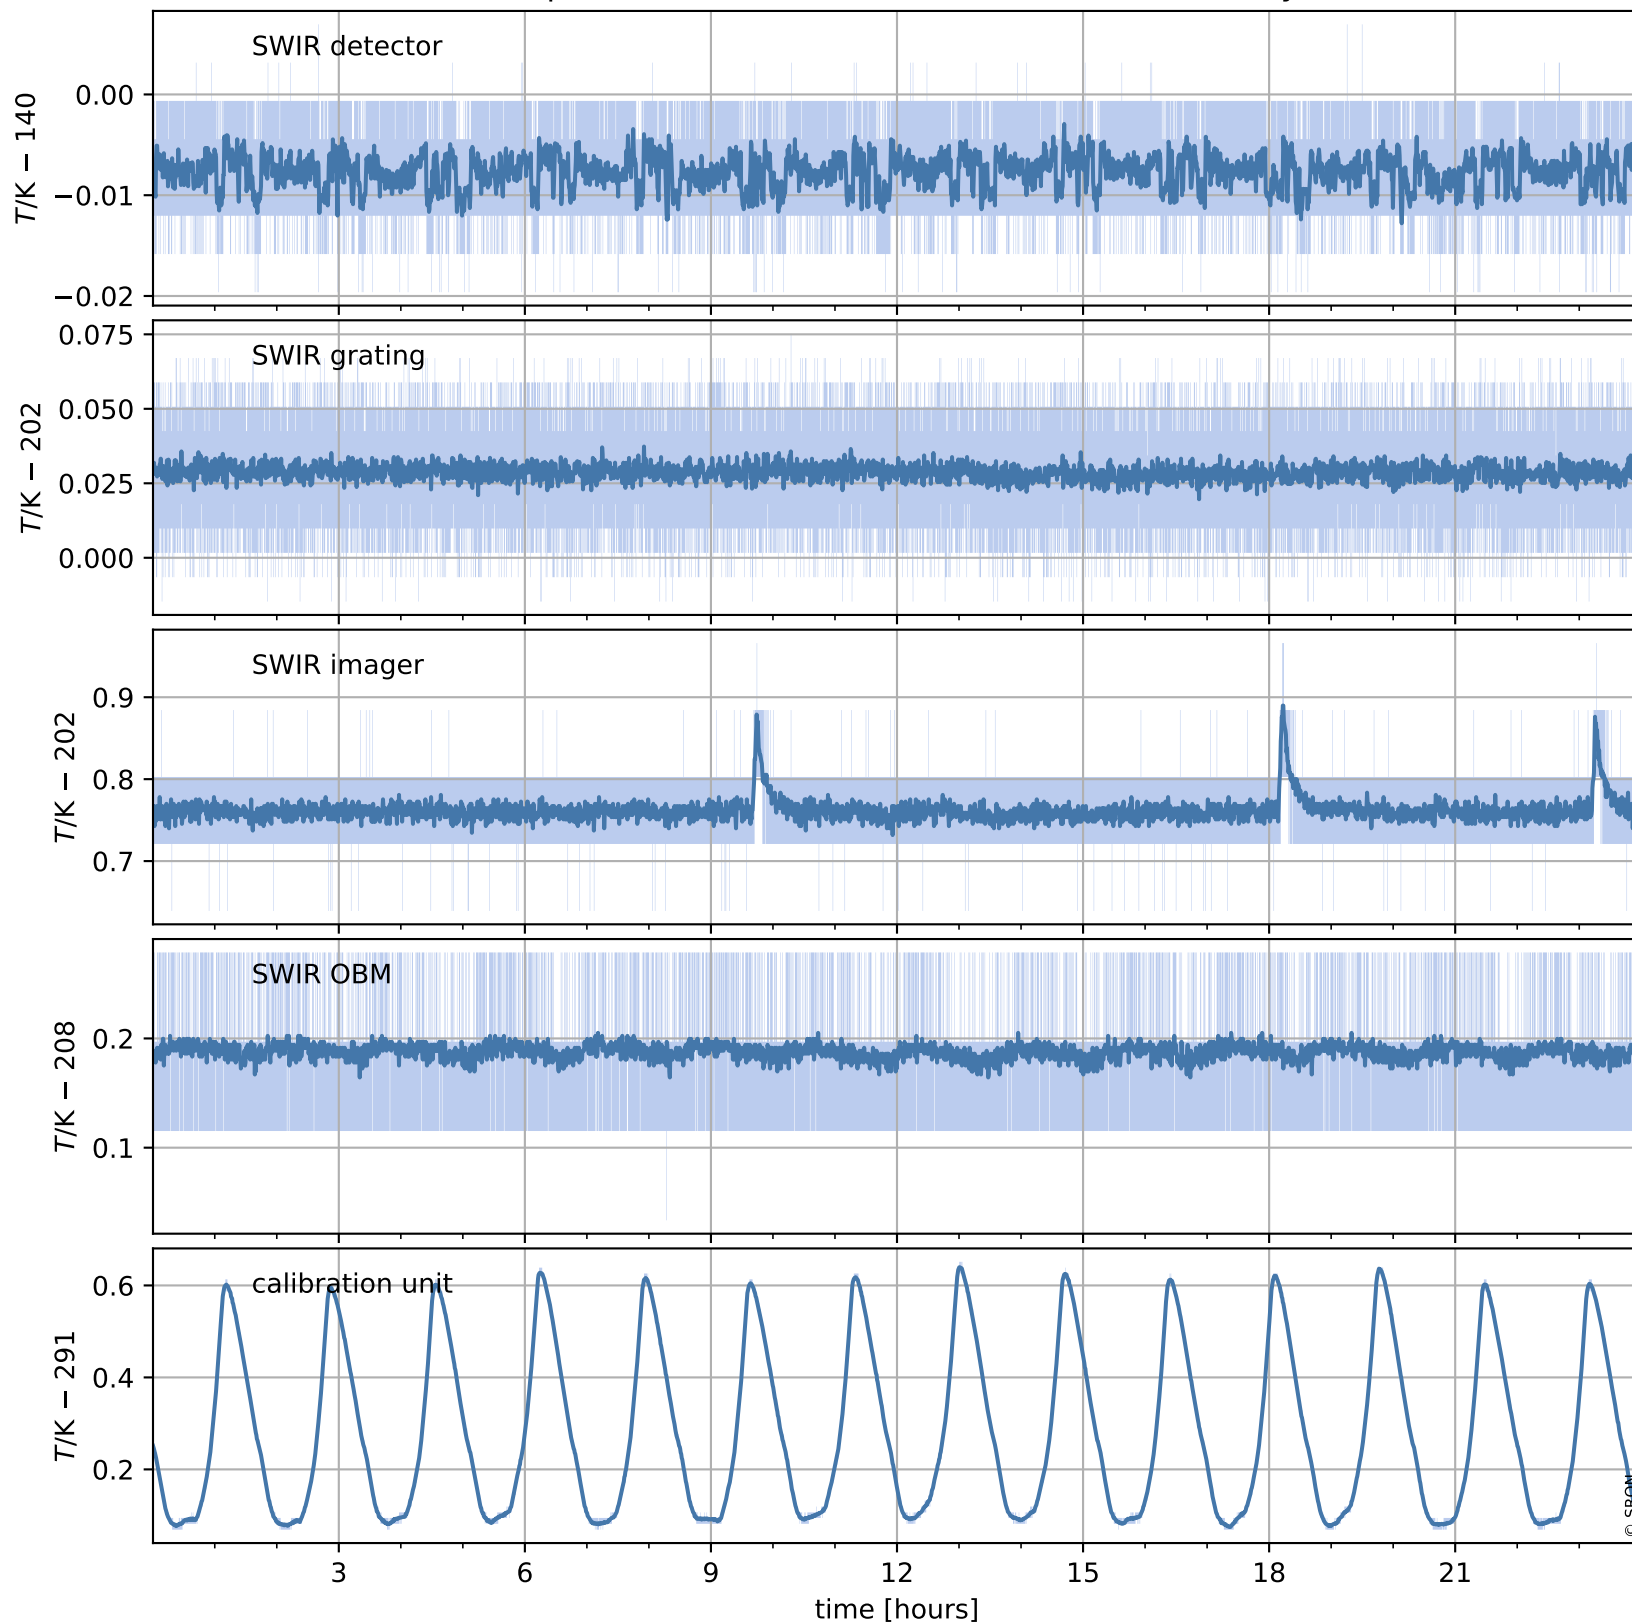

Tropomi SWIR housekeeping data

orbits : [5188, 5201]
coverage : 2018-10-14 / 2018-10-15
created : 2023-08-21T08:36:09

Temperature of sensors relevant for SWIR (one day)

Tropomi SWIR housekeeping data

orbits : [4717, 5201]
coverage : 2018-09-10 / 2018-10-15
created : 2023-08-21T08:36:10

Temperature of sensors relevant for SWIR (last month)

Tropomi SWIR housekeeping data

orbits : [5188, 5201]
coverage : 2018-10-14 / 2018-10-15
created : 2023-08-21T08:36:10

Current and duty cycle of 3 heaters relevant for SWIR (one day)

Tropomi SWIR housekeeping data

orbits : [4717, 5201]
coverage : 2018-09-10 / 2018-10-15
created : 2023-08-21T08:36:11

Current and duty cycle of 3 heaters relevant for SWIR (last month)

Tropomi SWIR housekeeping data