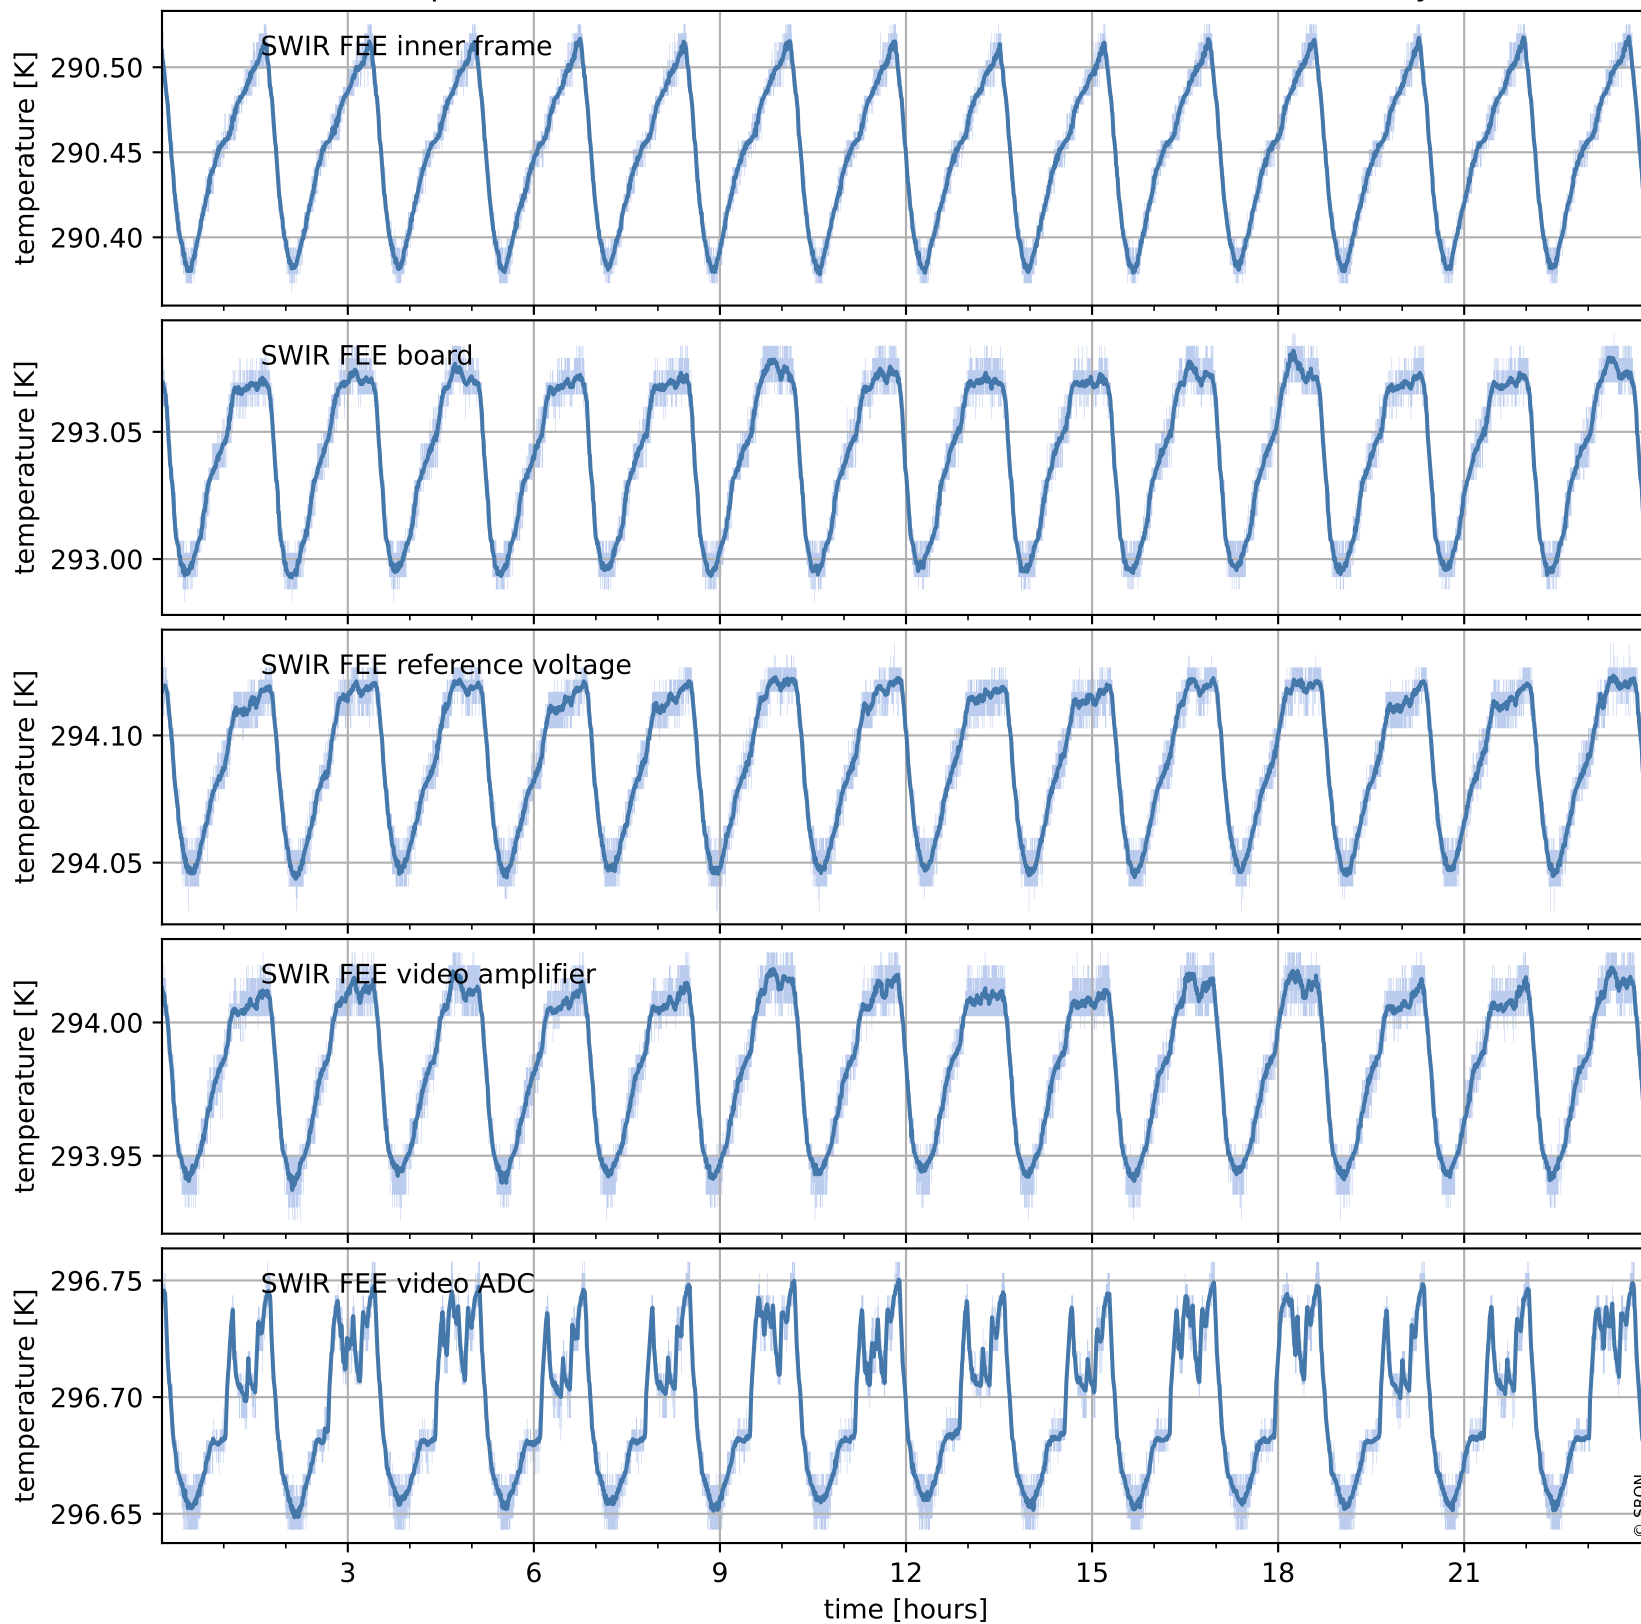

Tropomi SWIR housekeeping data

orbits : [5188, 5201]
coverage : 2018-10-14 / 2018-10-15
created : 2023-08-21T08:36:09

Temperature of sensors relevant for SWIR (one day)

Tropomi SWIR housekeeping data

orbits : [4717, 5201]
coverage : 2018-09-10 / 2018-10-15
created : 2023-08-21T08:36:10

Temperature of sensors relevant for SWIR (last month)

Tropomi SWIR housekeeping data

orbits : [5188, 5201]
coverage : 2018-10-14 / 2018-10-15
created : 2023-08-21T08:36:10

Current and duty cycle of 3 heaters relevant for SWIR (one day)

Tropomi SWIR housekeeping data

orbits : [4717, 5201]
coverage : 2018-09-10 / 2018-10-15
created : 2023-08-21T08:36:11

Current and duty cycle of 3 heaters relevant for SWIR (last month)

Tropomi SWIR housekeeping data

orbits : [5188, 5201]
coverage : 2018-10-14 / 2018-10-15
created : 2023-08-21T08:36:11

Temperature of sensors at the SWIR front-end electronics (one day)

Tropomi SWIR housekeeping data

orbits : [4717, 5201]
coverage : 2018-09-10 / 2018-10-15
created : 2023-08-21T08:36:11