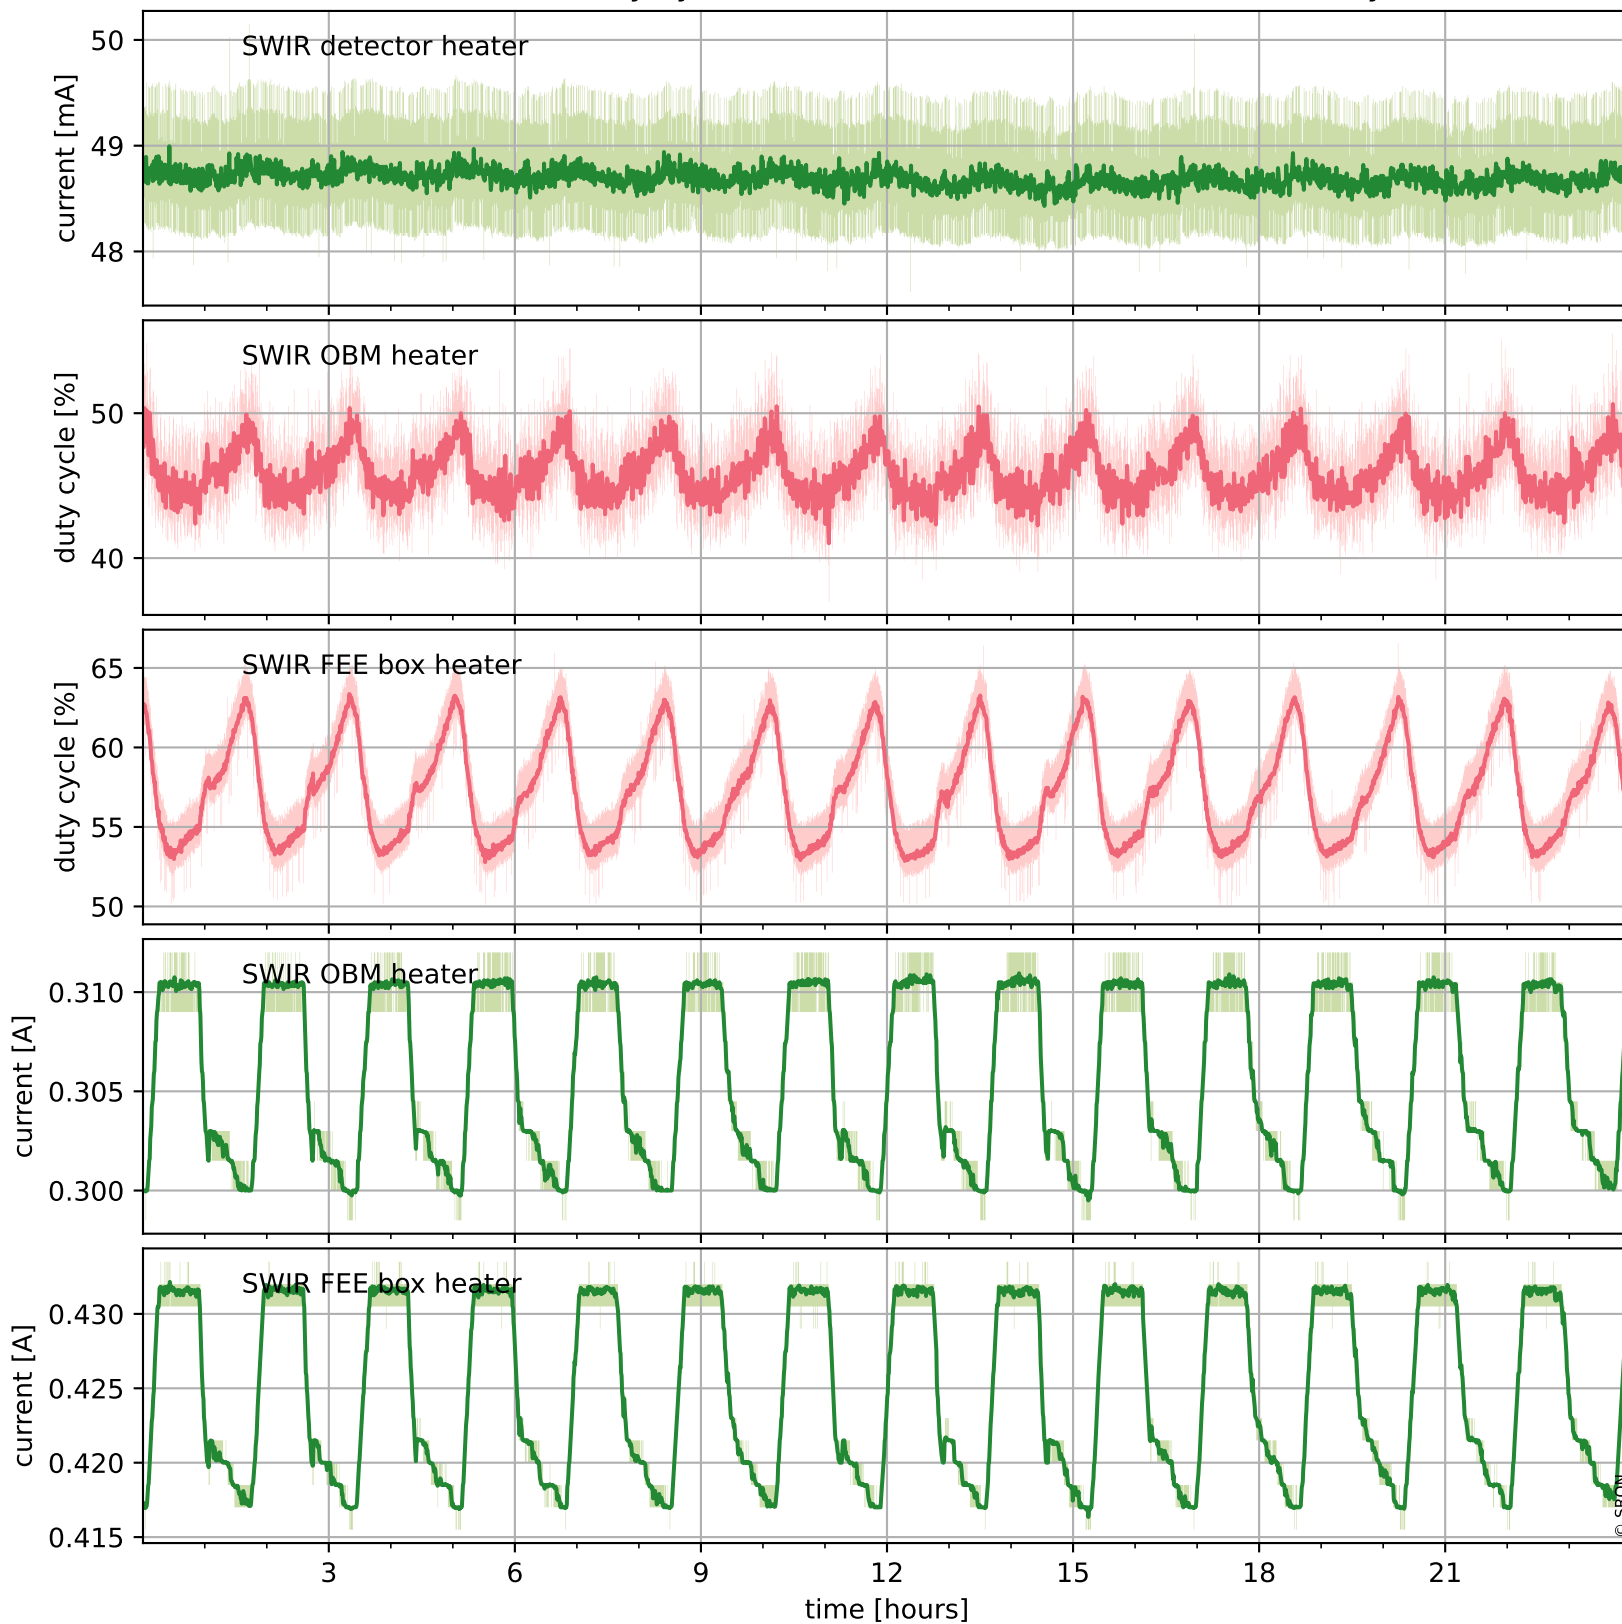

Tropomi SWIR housekeeping data

orbits : [5188, 5201]
coverage : 2018-10-14 / 2018-10-15
created : 2023-08-21T08:36:09

Temperature of sensors relevant for SWIR (one day)

Tropomi SWIR housekeeping data

orbits : [4717, 5201]
coverage : 2018-09-10 / 2018-10-15
created : 2023-08-21T08:36:10

Temperature of sensors relevant for SWIR (last month)

Tropomi SWIR housekeeping data

orbits : [5188, 5201]
coverage : 2018-10-14 / 2018-10-15
created : 2023-08-21T08:36:10

Current and duty cycle of 3 heaters relevant for SWIR (one day)

Tropomi SWIR housekeeping data

orbits : [4717, 5201]
coverage : 2018-09-10 / 2018-10-15
created : 2023-08-21T08:36:11

Current and duty cycle of 3 heaters relevant for SWIR (last month)

Tropomi SWIR housekeeping data

orbits : [5188, 5201]
coverage : 2018-10-14 / 2018-10-15
created : 2023-08-21T08:36:11

Temperature of sensors at the SWIR front-end electronics (one day)

Tropomi SWIR housekeeping data

orbits : [4717, 5201]
coverage : 2018-09-10 / 2018-10-15
created : 2023-08-21T08:36:11