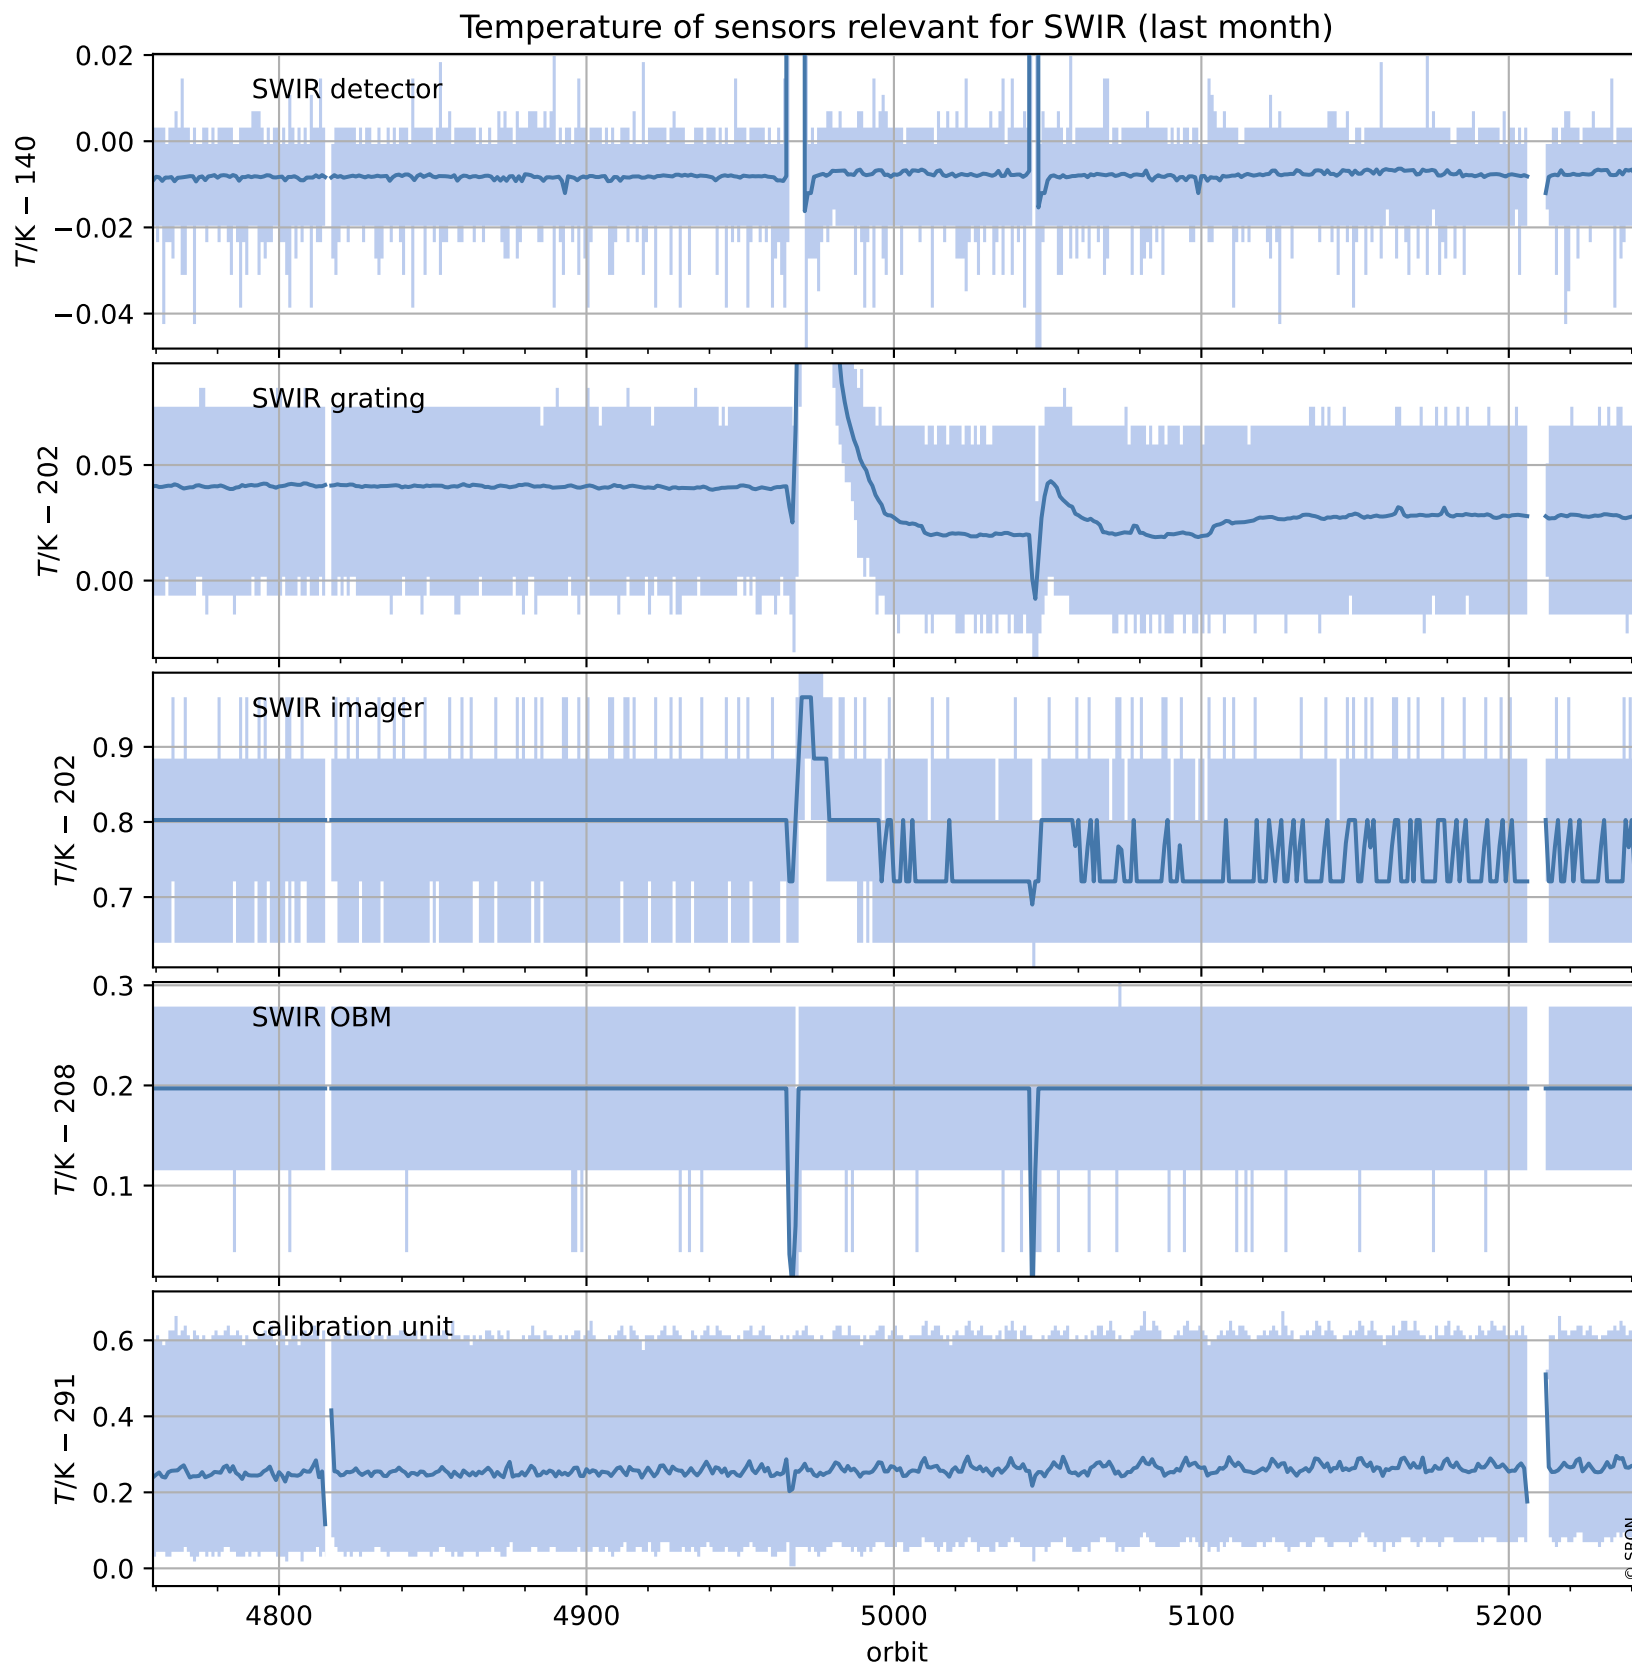

Tropomi SWIR housekeeping data

orbits : [5230, 5243]
coverage : 2018-10-17 / 2018-10-18
created : 2023-08-21T08:36:16

Temperature of sensors relevant for SWIR (one day)

Tropomi SWIR housekeeping data

orbits : [4759, 5243]
coverage : 2018-09-13 / 2018-10-18
created : 2023-08-21T08:36:17

Tropomi SWIR housekeeping data

orbits : [5230, 5243]
coverage : 2018-10-17 / 2018-10-18
created : 2023-08-21T08:36:17

Current and duty cycle of 3 heaters relevant for SWIR (one day)

Tropomi SWIR housekeeping data

orbits : [4759, 5243]
coverage : 2018-09-13 / 2018-10-18
created : 2023-08-21T08:36:18

Current and duty cycle of 3 heaters relevant for SWIR (last month)

Tropomi SWIR housekeeping data

orbits : [5230, 5243]
coverage : 2018-10-17 / 2018-10-18
created : 2023-08-21T08:36:18

Temperature of sensors at the SWIR front-end electronics (one day)

Tropomi SWIR housekeeping data

orbits : [4759, 5243]
coverage : 2018-09-13 / 2018-10-18
created : 2023-08-21T08:36:18

Temperature of sensors at the SWIR front-end electronics (last month)