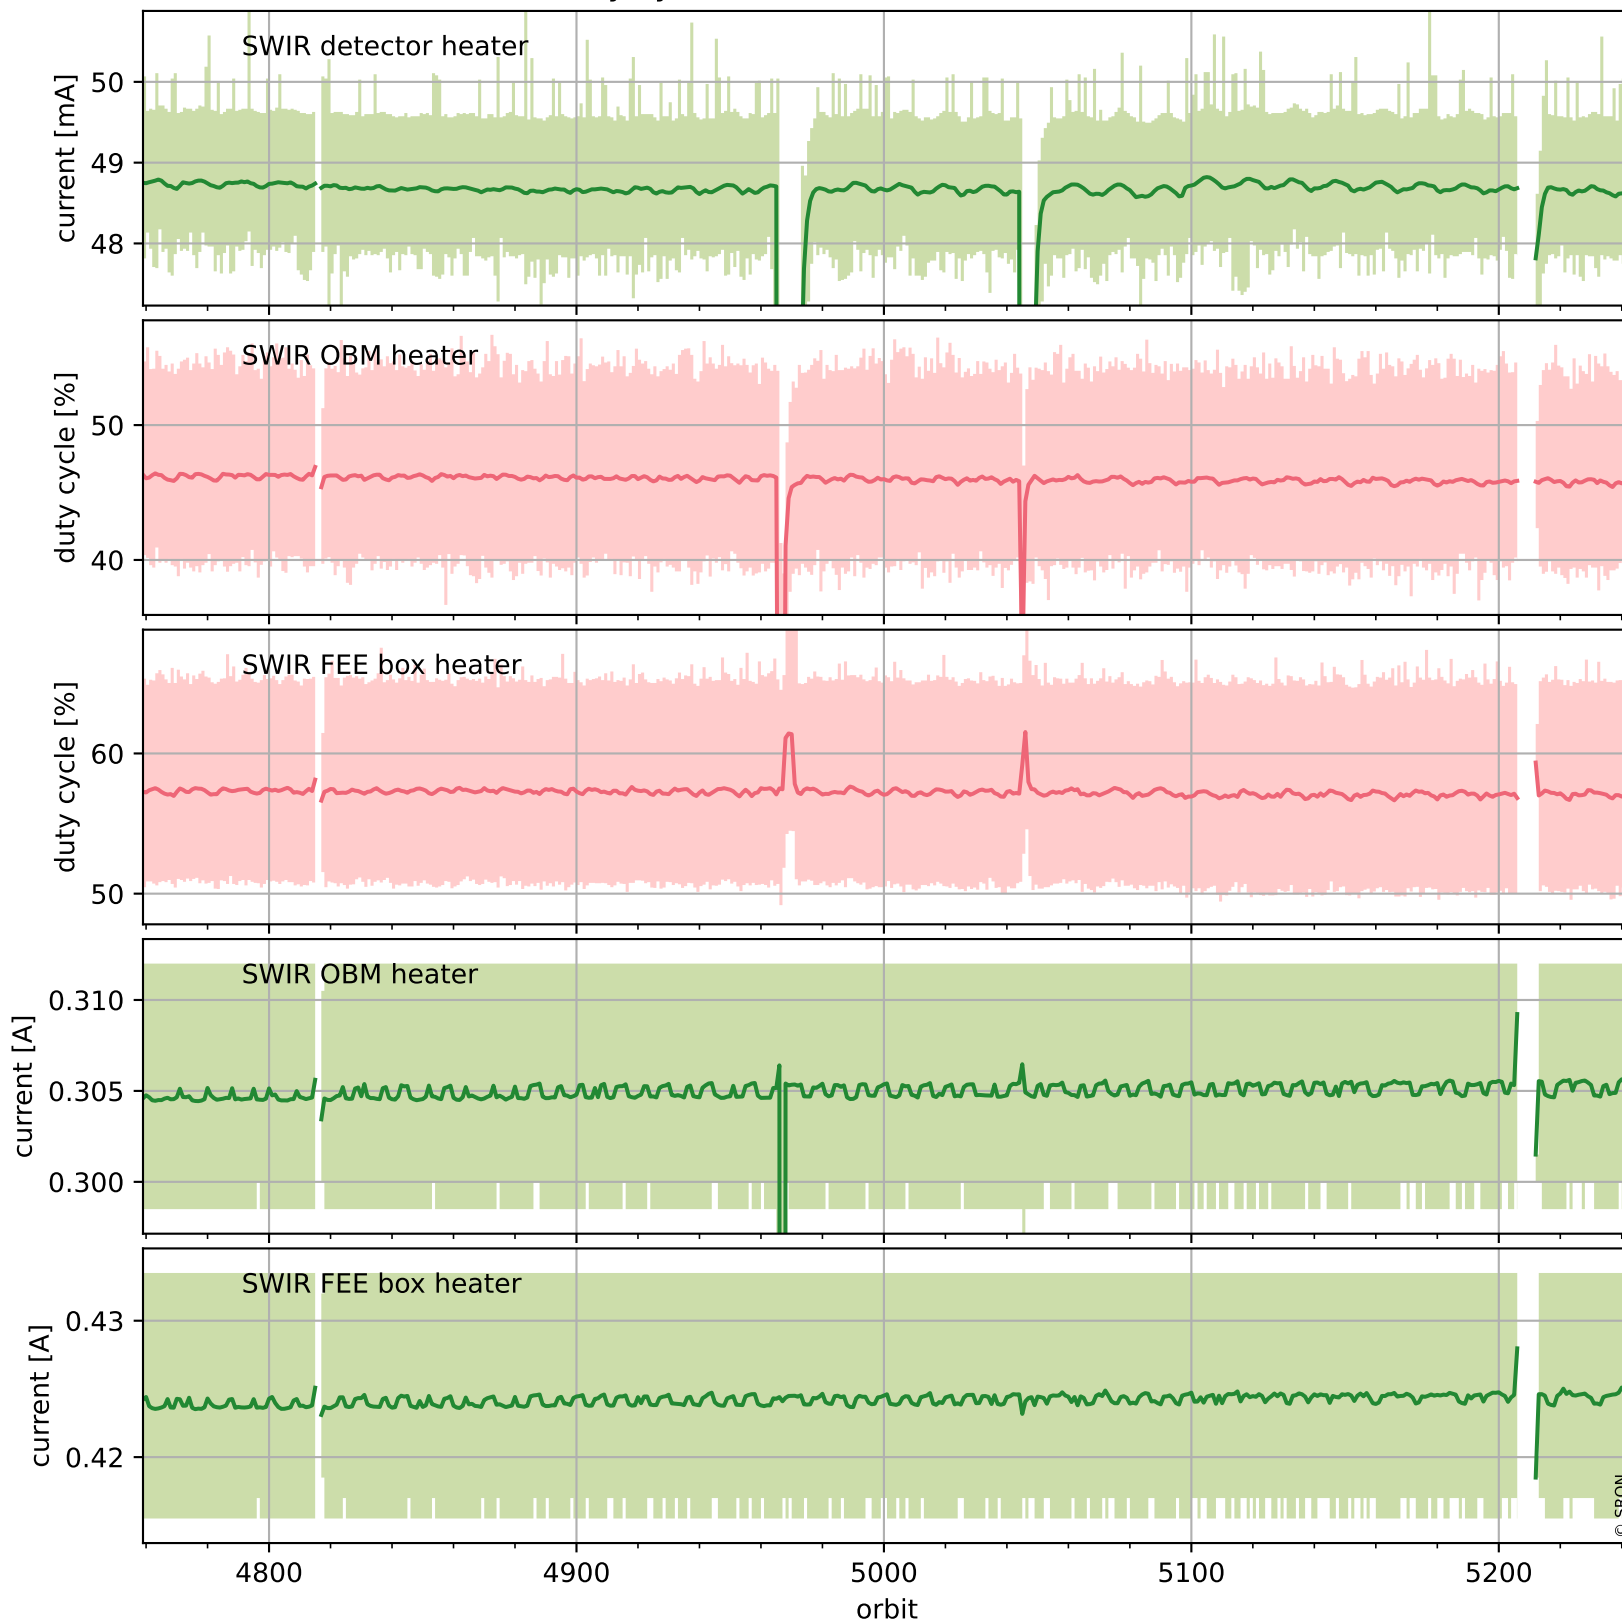

Tropomi SWIR housekeeping data

orbits : [5230, 5243]
coverage : 2018-10-17 / 2018-10-18
created : 2023-08-21T08:36:16

Temperature of sensors relevant for SWIR (one day)

Tropomi SWIR housekeeping data

orbits : [4759, 5243]
coverage : 2018-09-13 / 2018-10-18
created : 2023-08-21T08:36:17

Tropomi SWIR housekeeping data

orbits : [5230, 5243]
coverage : 2018-10-17 / 2018-10-18
created : 2023-08-21T08:36:17

Current and duty cycle of 3 heaters relevant for SWIR (one day)

Tropomi SWIR housekeeping data

orbits : [4759, 5243]
coverage : 2018-09-13 / 2018-10-18
created : 2023-08-21T08:36:18

Current and duty cycle of 3 heaters relevant for SWIR (last month)

Tropomi SWIR housekeeping data

orbits : [5230, 5243]
coverage : 2018-10-17 / 2018-10-18
created : 2023-08-21T08:36:18

Temperature of sensors at the SWIR front-end electronics (one day)

Tropomi SWIR housekeeping data

orbits : [4759, 5243]
coverage : 2018-09-13 / 2018-10-18
created : 2023-08-21T08:36:18

Temperature of sensors at the SWIR front-end electronics (last month)