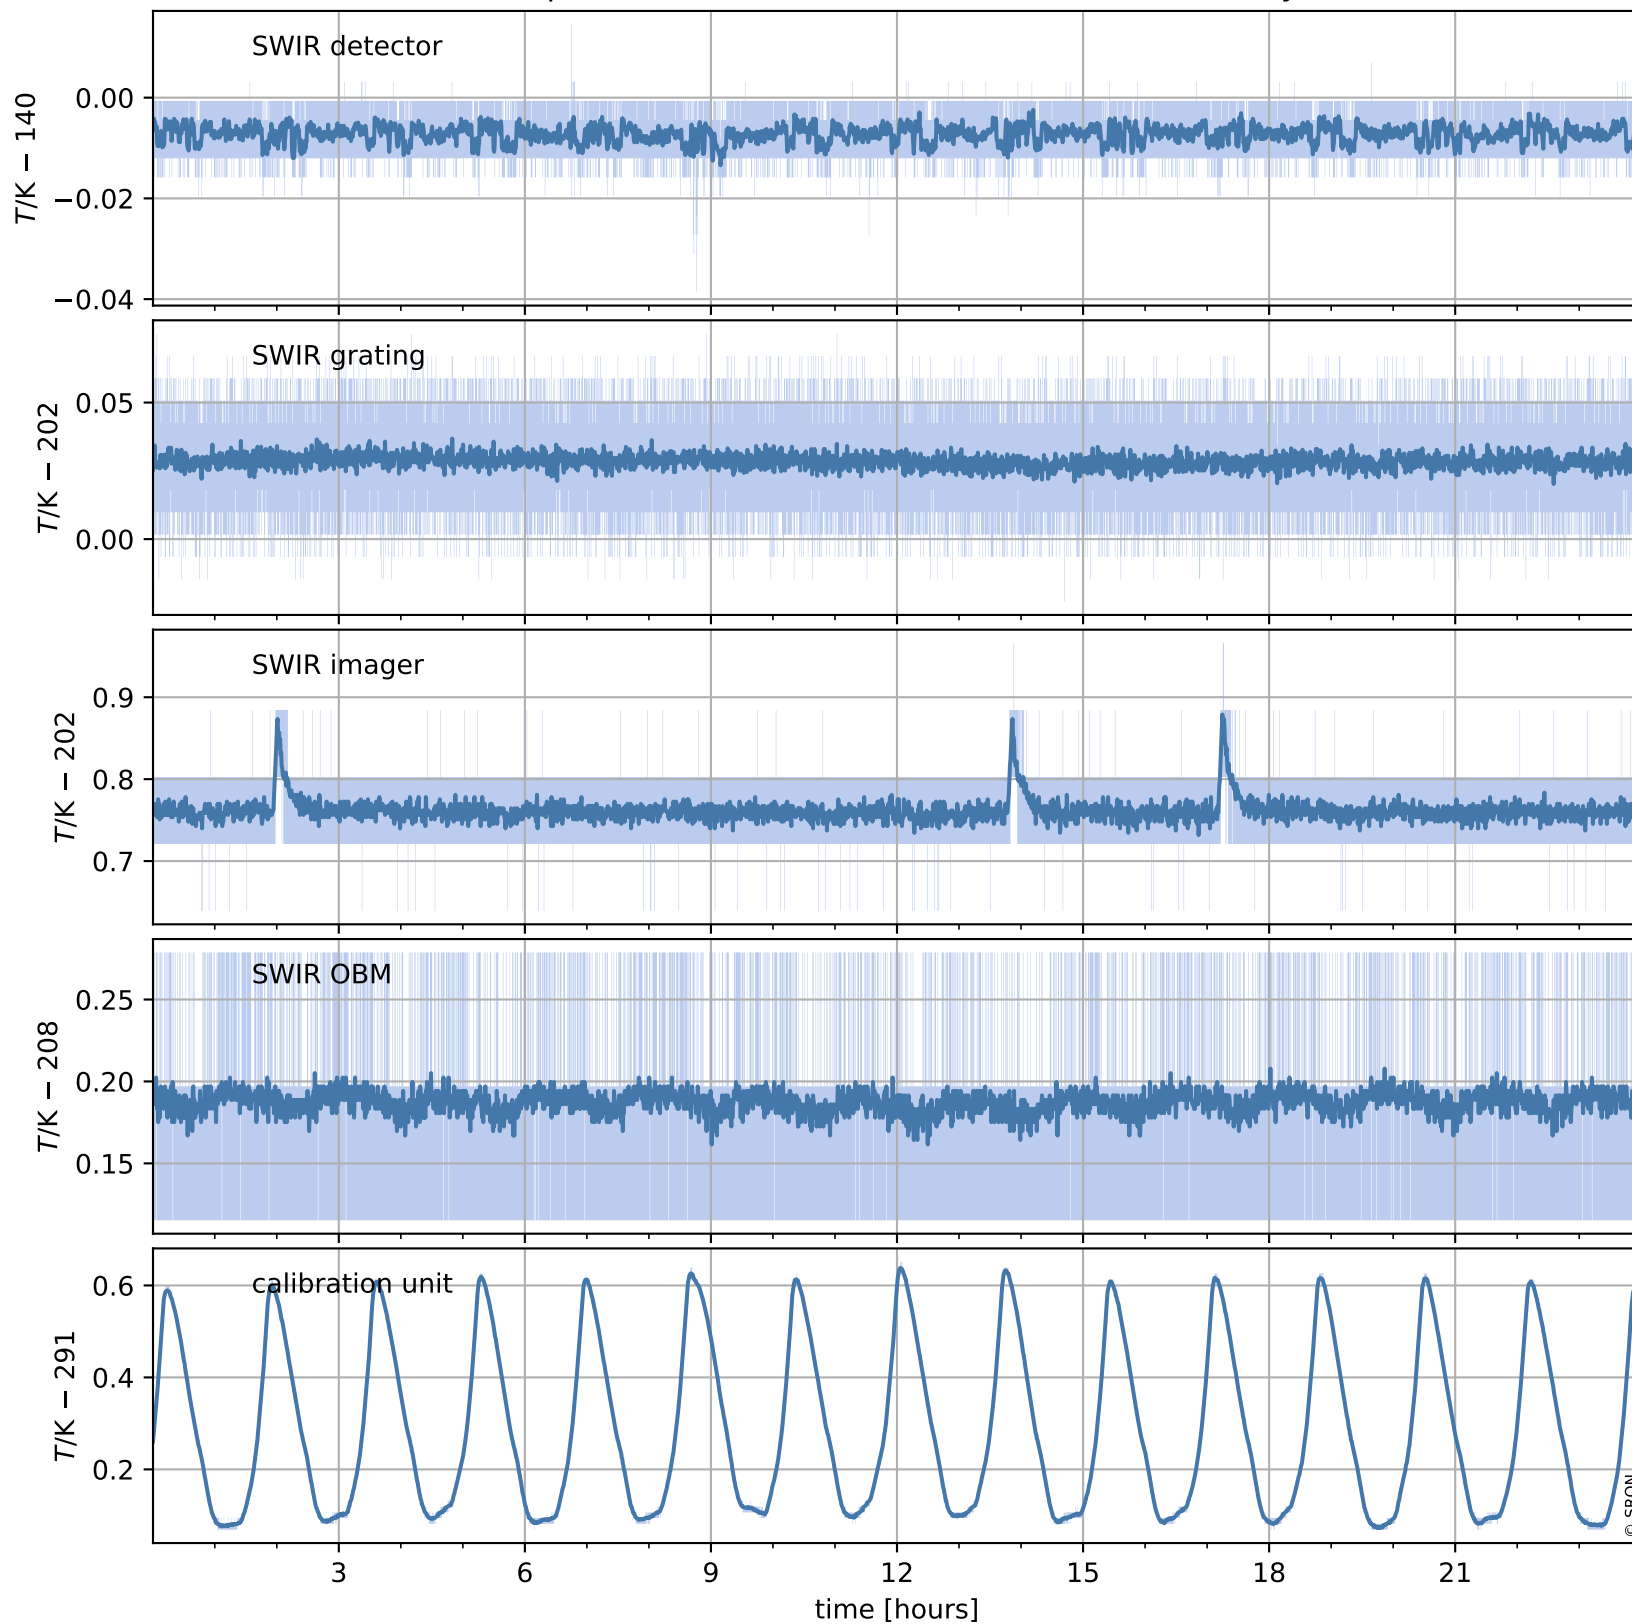

Tropomi SWIR housekeeping data

orbits : [5230, 5243]
coverage : 2018-10-17 / 2018-10-18
created : 2023-08-21T08:36:16

Temperature of sensors relevant for SWIR (one day)

Tropomi SWIR housekeeping data

orbits : [4759, 5243]
coverage : 2018-09-13 / 2018-10-18
created : 2023-08-21T08:36:17

Tropomi SWIR housekeeping data

orbits : [5230, 5243]
coverage : 2018-10-17 / 2018-10-18
created : 2023-08-21T08:36:17

Current and duty cycle of 3 heaters relevant for SWIR (one day)

Tropomi SWIR housekeeping data

orbits : [4759, 5243]
coverage : 2018-09-13 / 2018-10-18
created : 2023-08-21T08:36:18

Current and duty cycle of 3 heaters relevant for SWIR (last month)

Tropomi SWIR housekeeping data

orbits : [5230, 5243]
coverage : 2018-10-17 / 2018-10-18
created : 2023-08-21T08:36:18