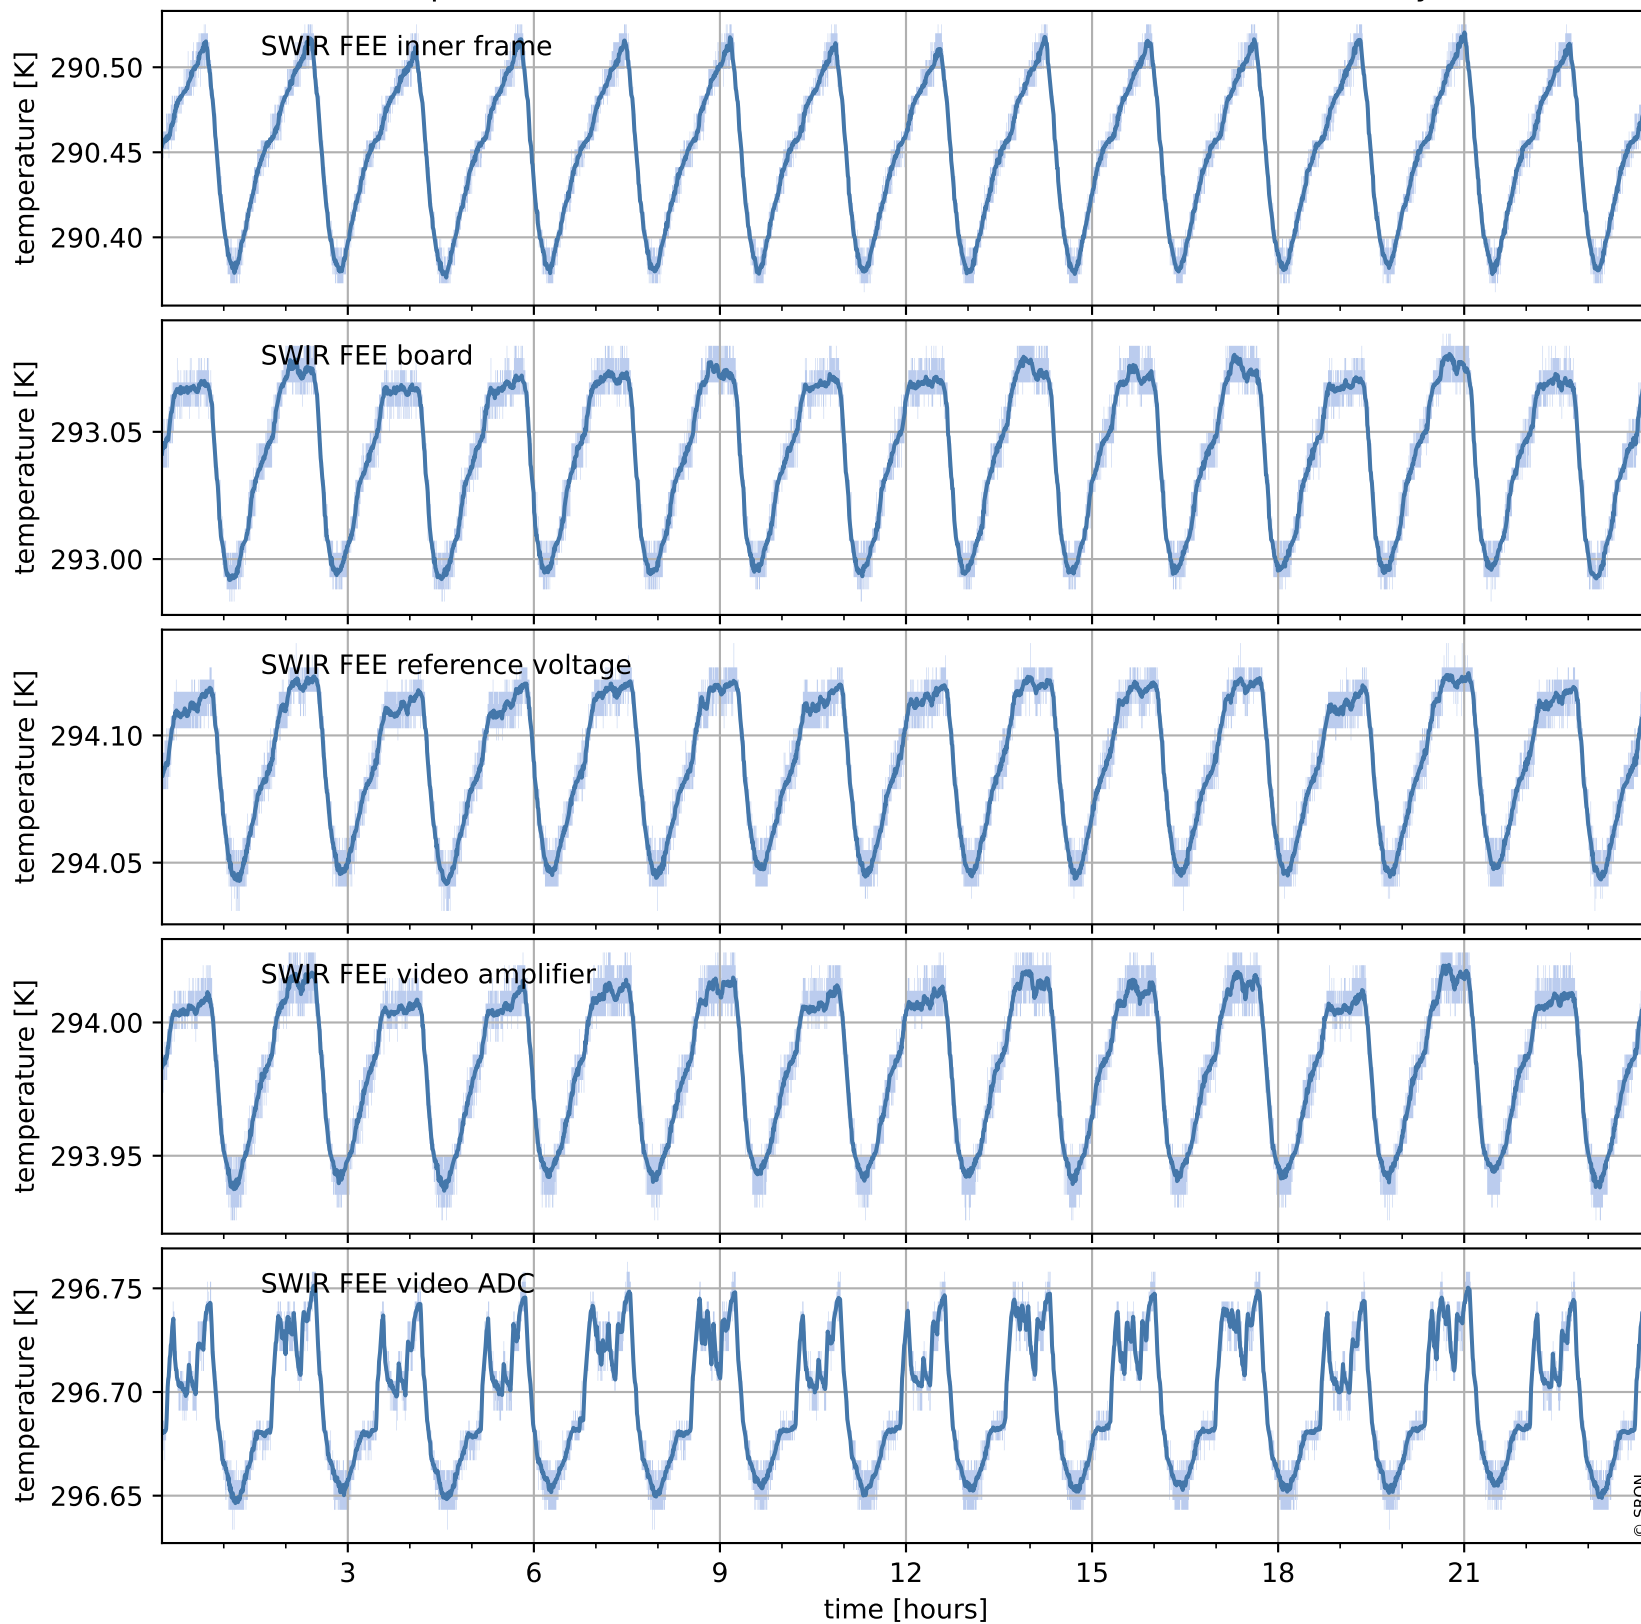

Tropomi SWIR housekeeping data

orbits : [5230, 5243]
coverage : 2018-10-17 / 2018-10-18
created : 2023-08-21T08:36:18

Temperature of sensors at the SWIR front-end electronics (one day)