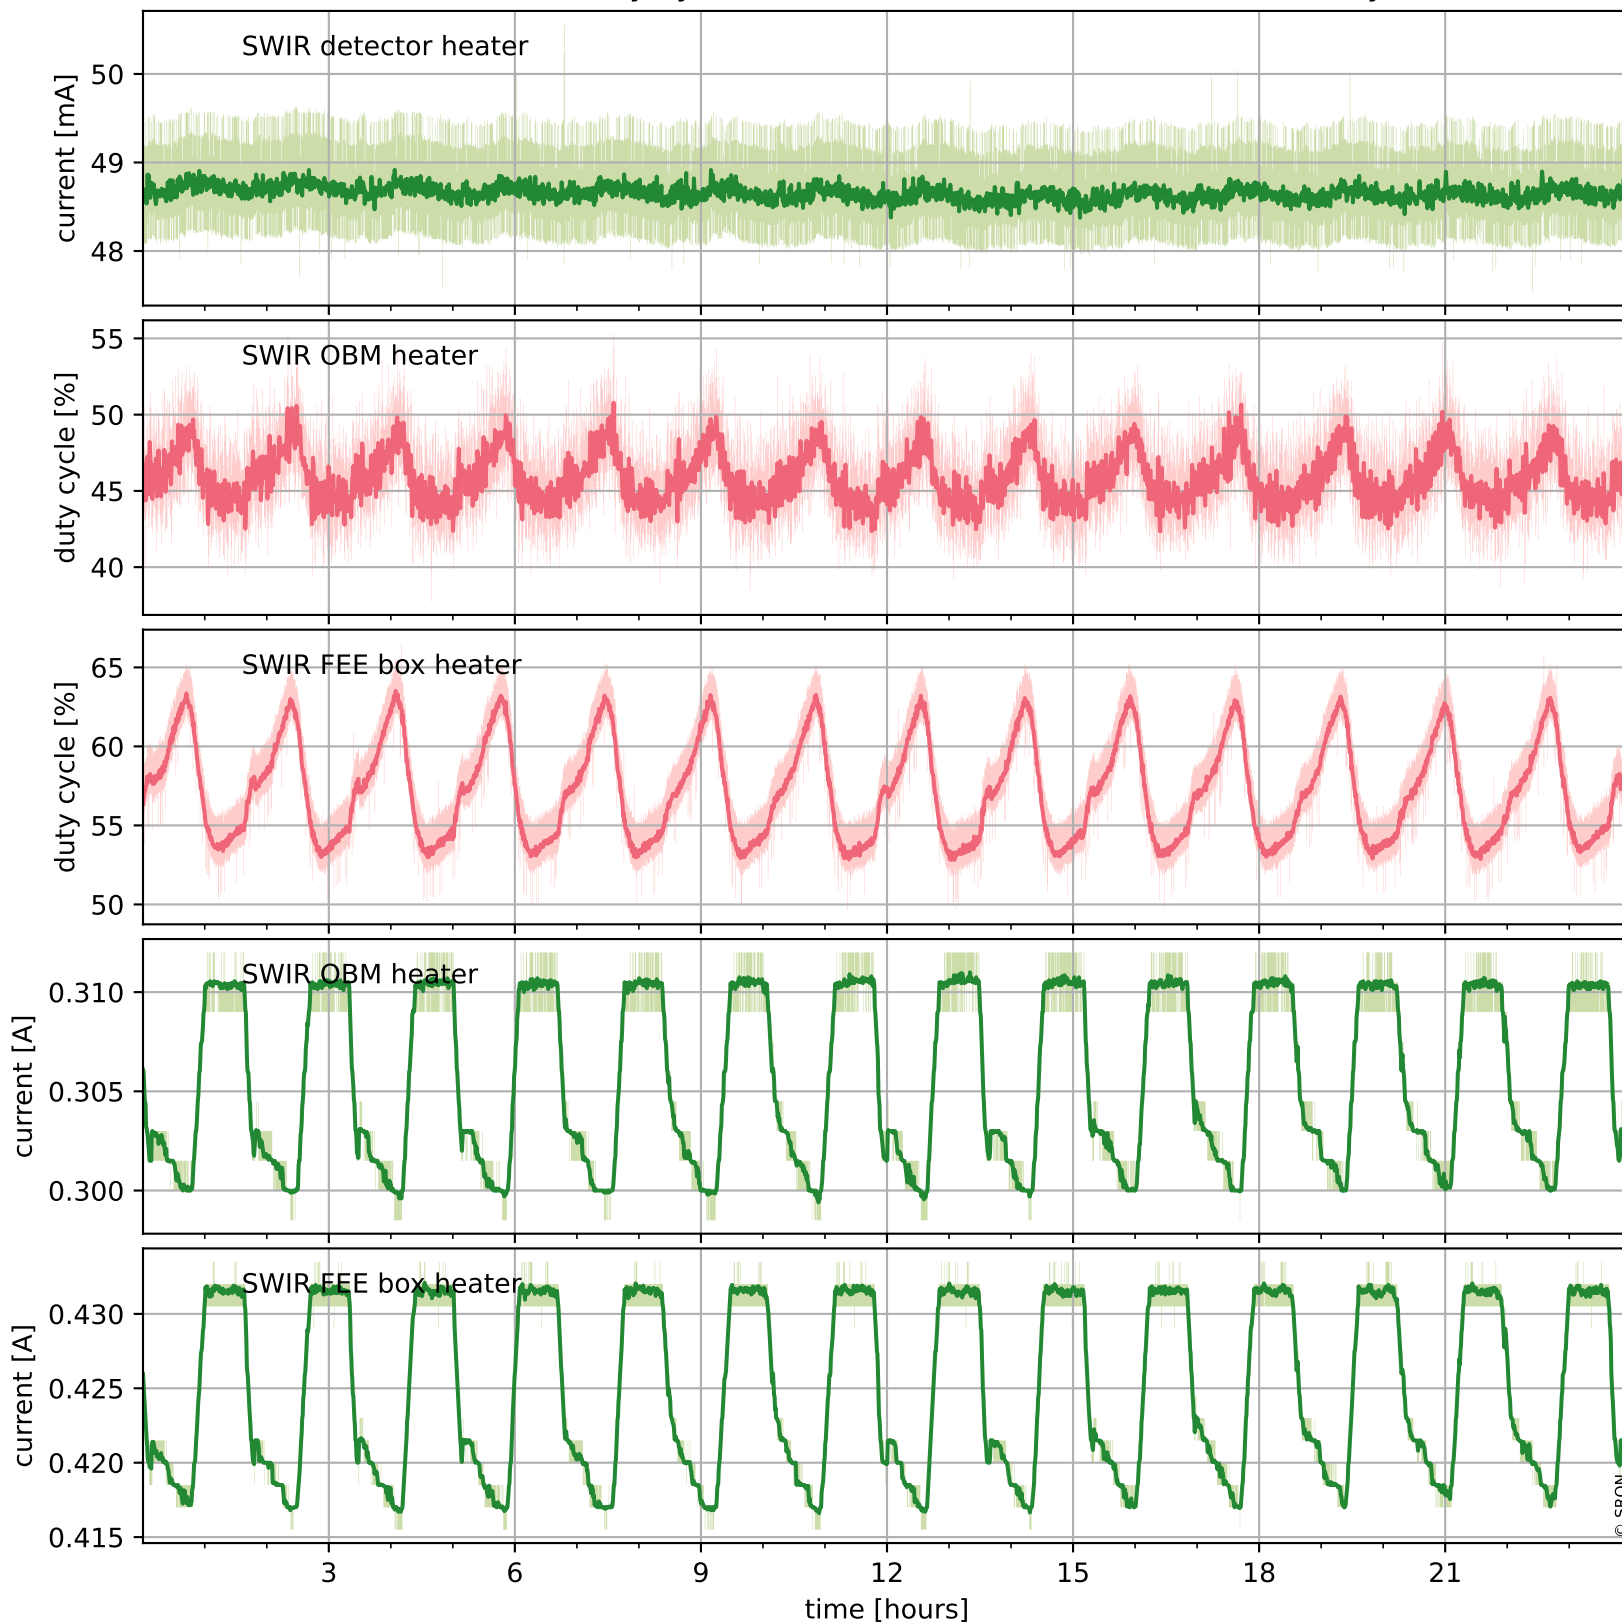

Tropomi SWIR housekeeping data

orbits : [5230, 5243]
coverage : 2018-10-17 / 2018-10-18
created : 2023-08-21T08:36:16

Temperature of sensors relevant for SWIR (one day)

Tropomi SWIR housekeeping data

orbits : [4759, 5243]
coverage : 2018-09-13 / 2018-10-18
created : 2023-08-21T08:36:17

Tropomi SWIR housekeeping data

orbits : [5230, 5243]
coverage : 2018-10-17 / 2018-10-18
created : 2023-08-21T08:36:17

Current and duty cycle of 3 heaters relevant for SWIR (one day)

Tropomi SWIR housekeeping data

orbits : [4759, 5243]
coverage : 2018-09-13 / 2018-10-18
created : 2023-08-21T08:36:18

Current and duty cycle of 3 heaters relevant for SWIR (last month)

Tropomi SWIR housekeeping data

orbits : [5230, 5243]
coverage : 2018-10-17 / 2018-10-18
created : 2023-08-21T08:36:18