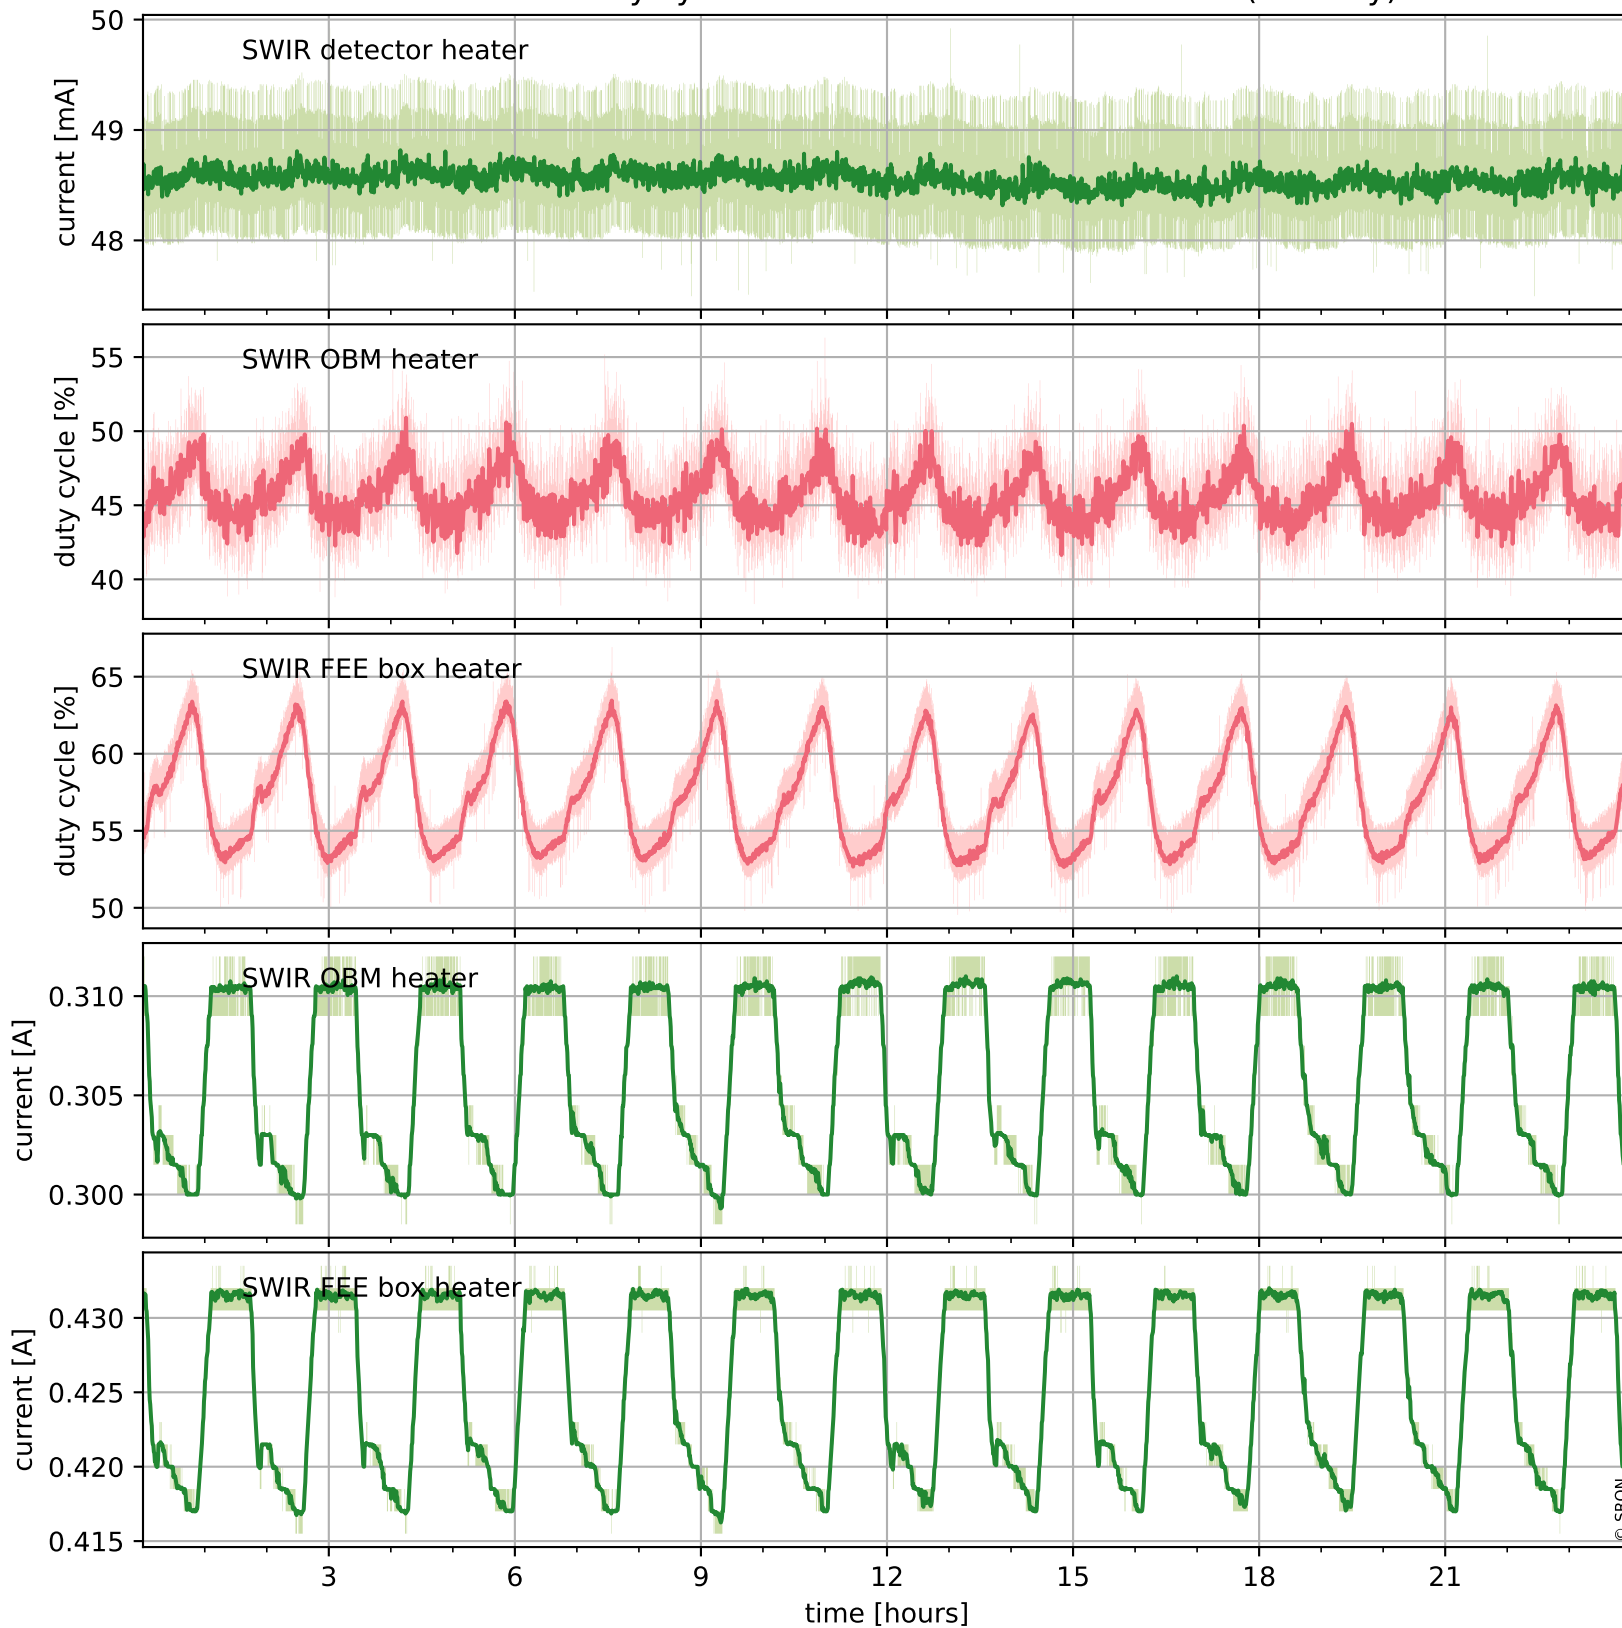

Tropomi SWIR housekeeping data

orbits : [5301, 5314]
coverage : 2018-10-22 / 2018-10-23
created : 2023-08-21T08:36:28

Temperature of sensors relevant for SWIR (one day)

Tropomi SWIR housekeeping data

orbits : [4830, 5314]
coverage : 2018-09-18 / 2018-10-23
created : 2023-08-21T08:36:29

Temperature of sensors relevant for SWIR (last month)

Tropomi SWIR housekeeping data

orbits : [5301, 5314]
coverage : 2018-10-22 / 2018-10-23
created : 2023-08-21T08:36:29

Current and duty cycle of 3 heaters relevant for SWIR (one day)

Tropomi SWIR housekeeping data

orbits : [4830, 5314]
coverage : 2018-09-18 / 2018-10-23
created : 2023-08-21T08:36:30

Current and duty cycle of 3 heaters relevant for SWIR (last month)

Tropomi SWIR housekeeping data