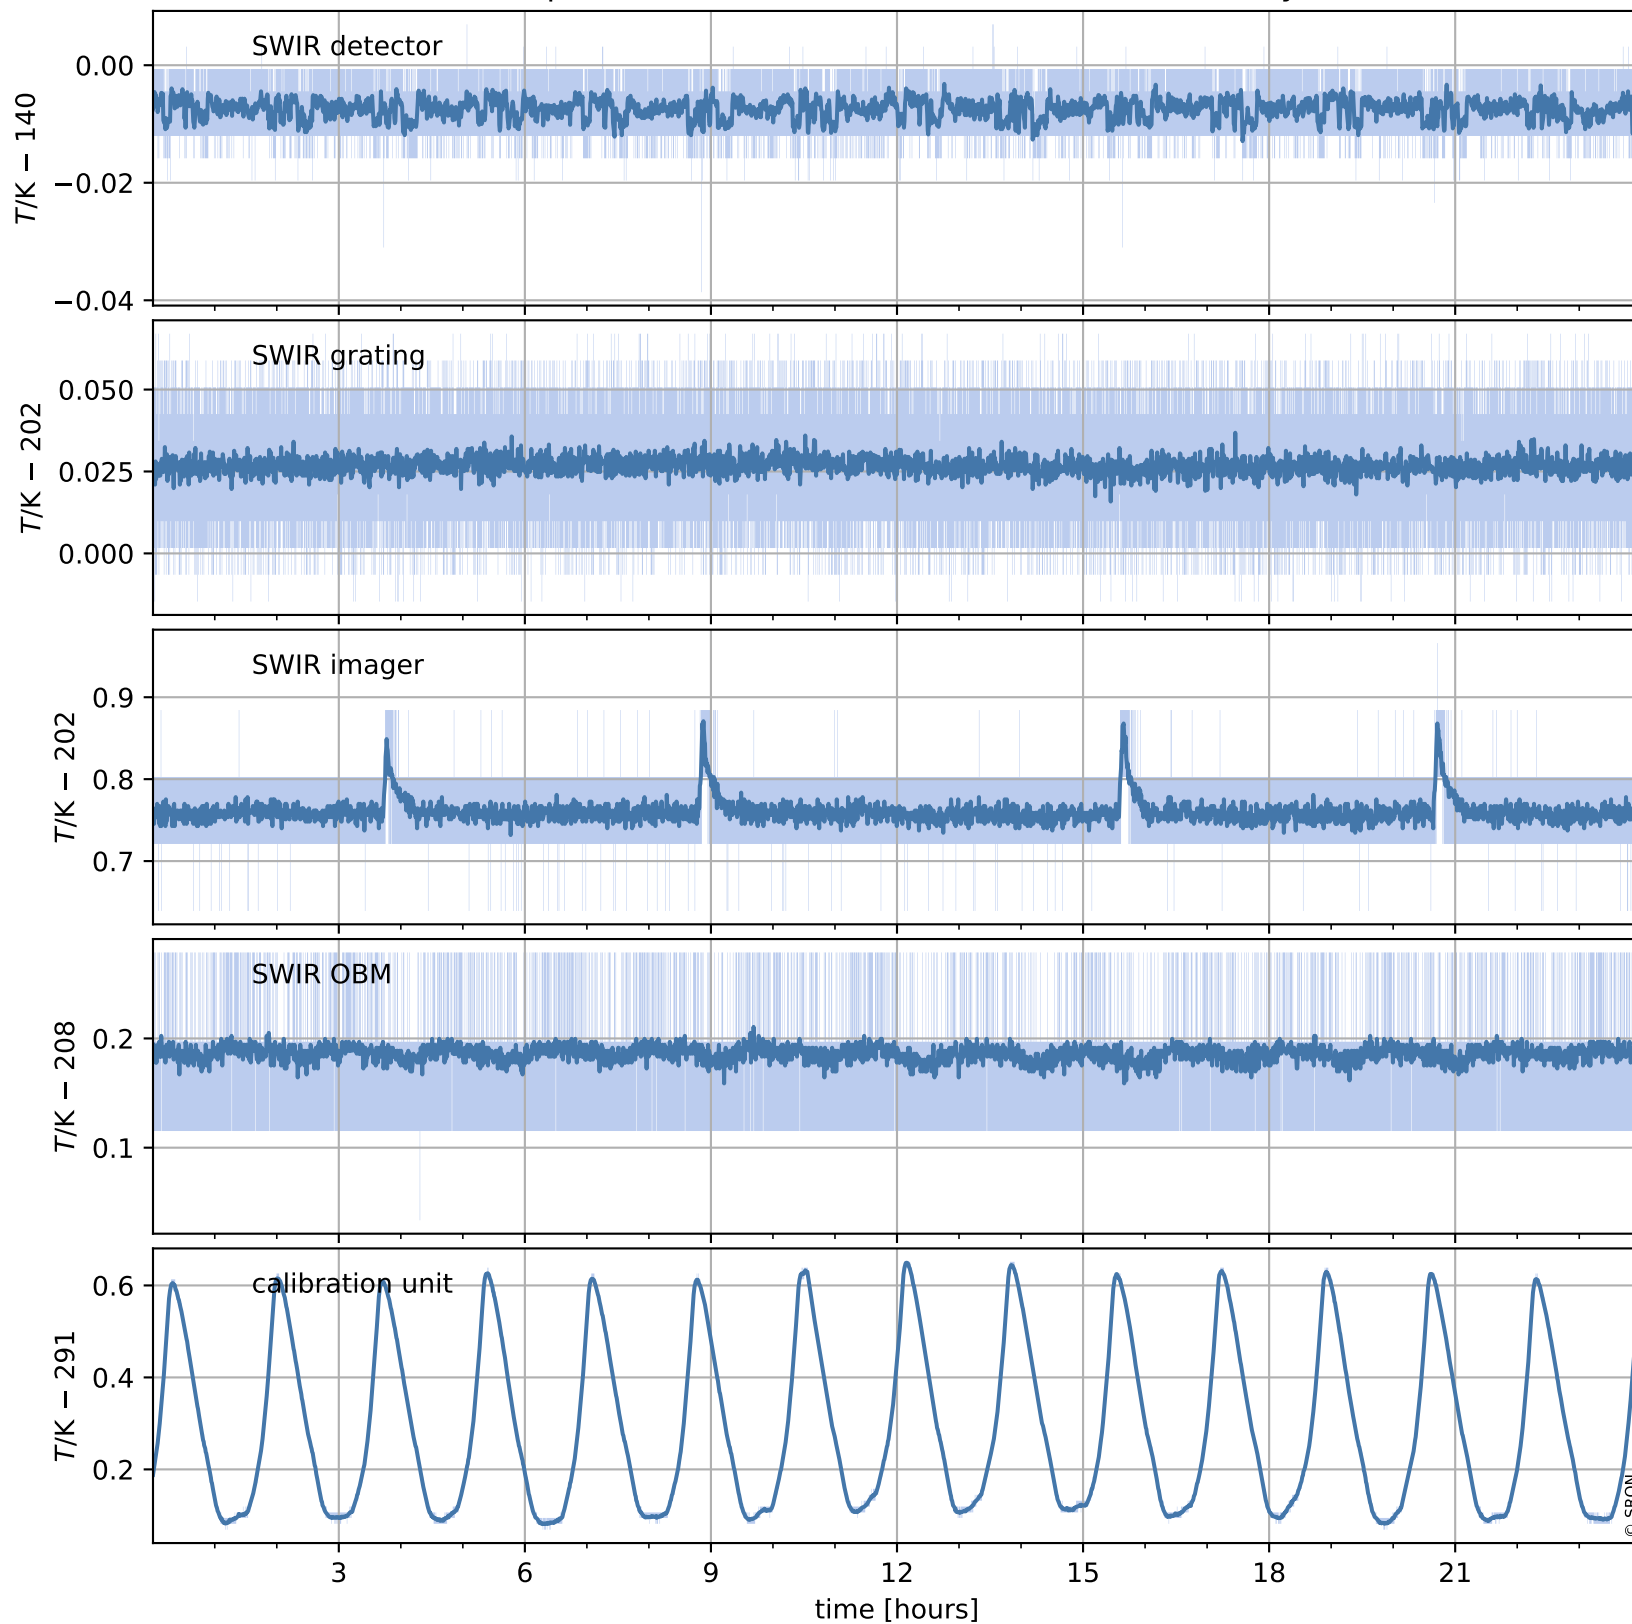

Tropomi SWIR housekeeping data

orbits : [5301, 5314]
coverage : 2018-10-22 / 2018-10-23
created : 2023-08-21T08:36:28

Temperature of sensors relevant for SWIR (one day)

Tropomi SWIR housekeeping data

orbits : [4830, 5314]
coverage : 2018-09-18 / 2018-10-23
created : 2023-08-21T08:36:29

Temperature of sensors relevant for SWIR (last month)

Tropomi SWIR housekeeping data

orbits : [5301, 5314]
coverage : 2018-10-22 / 2018-10-23
created : 2023-08-21T08:36:29

Current and duty cycle of 3 heaters relevant for SWIR (one day)

Tropomi SWIR housekeeping data

orbits : [4830, 5314]
coverage : 2018-09-18 / 2018-10-23
created : 2023-08-21T08:36:30

Current and duty cycle of 3 heaters relevant for SWIR (last month)

Tropomi SWIR housekeeping data