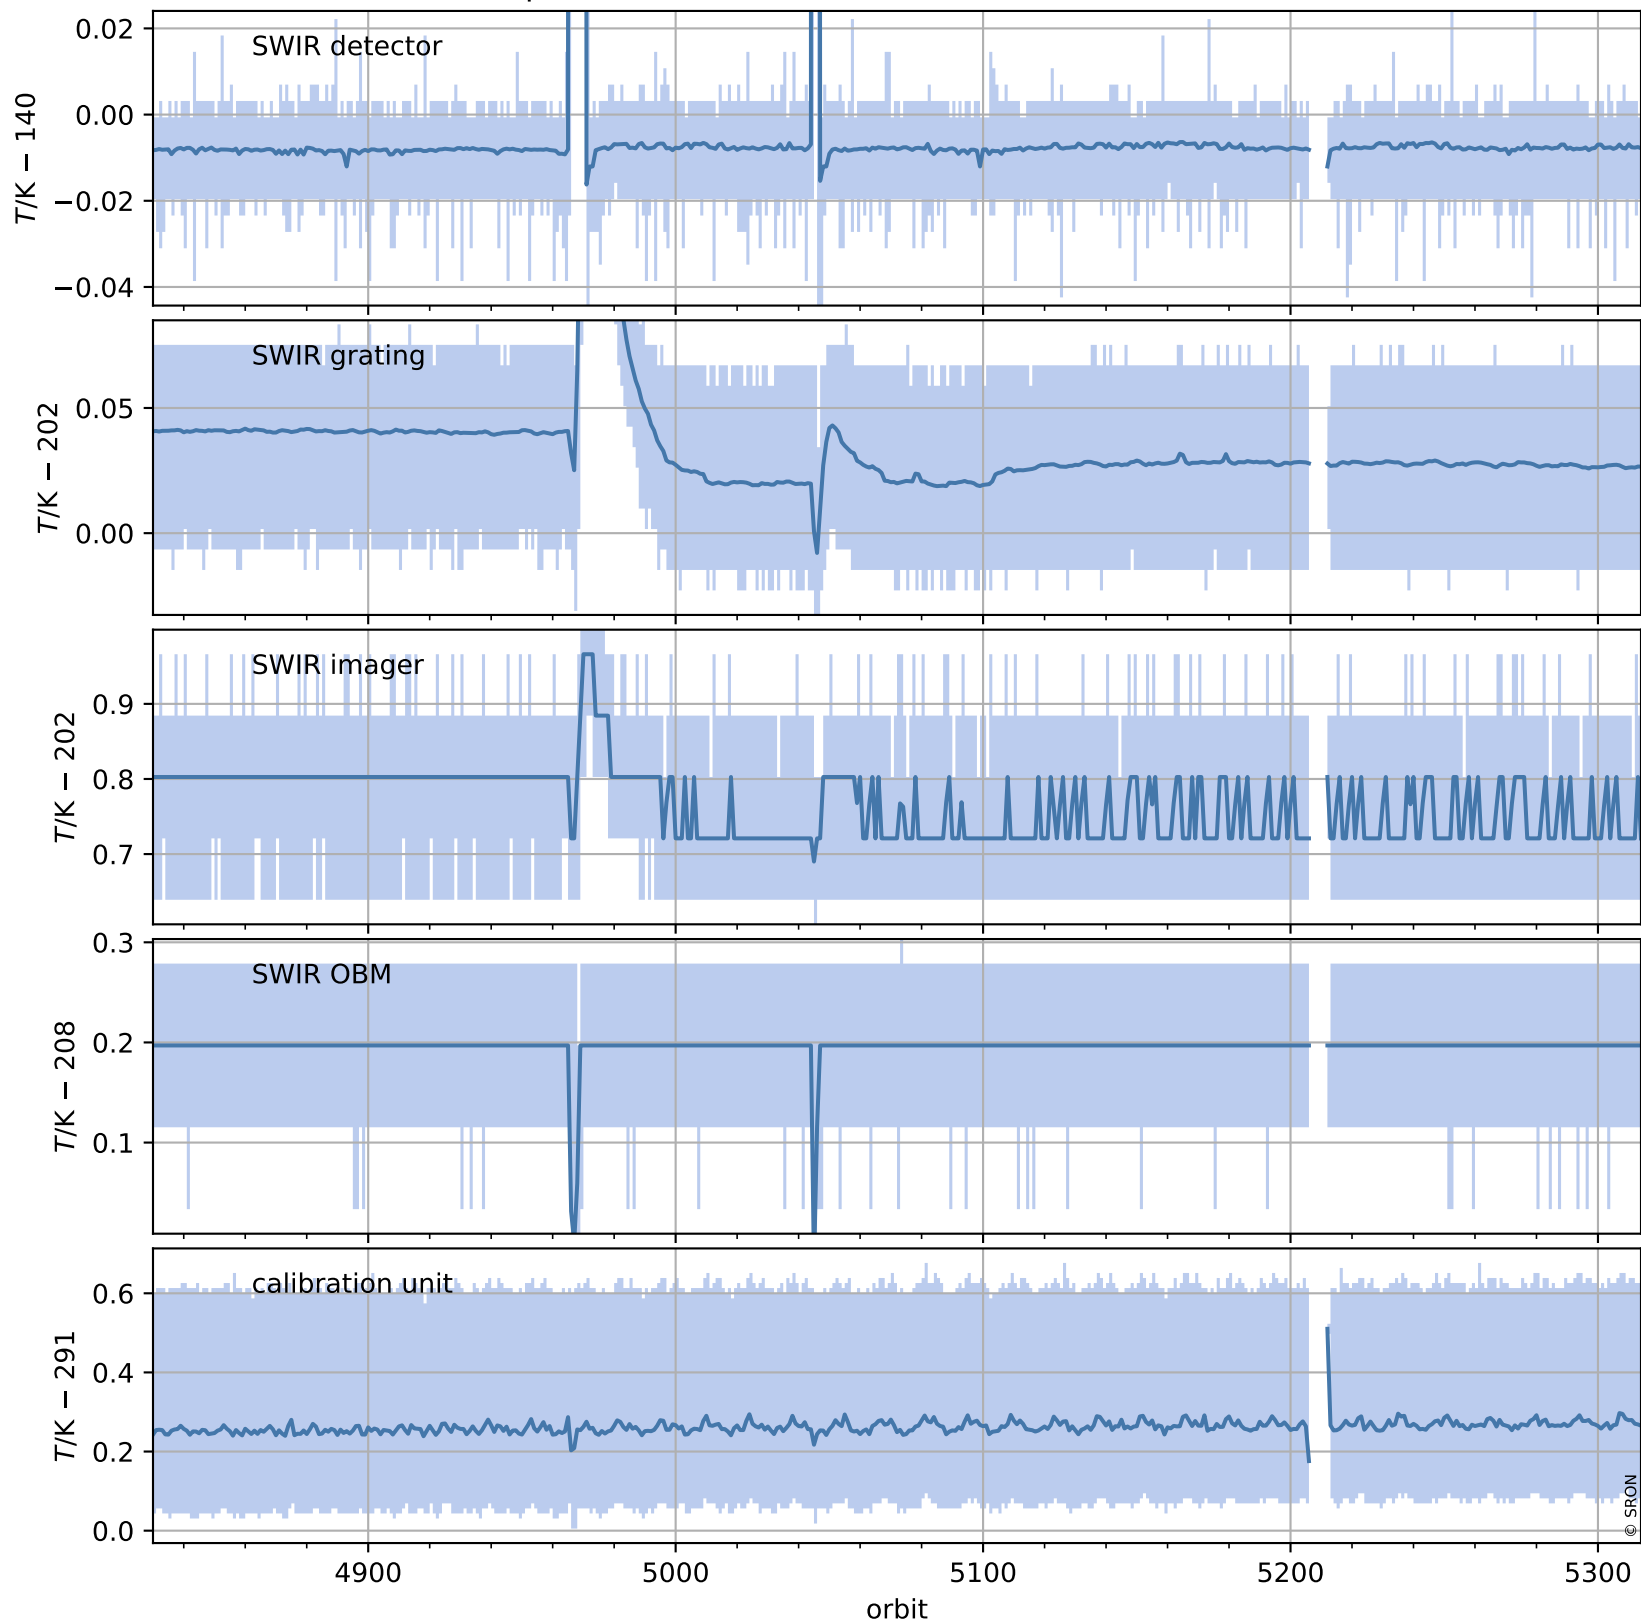

Tropomi SWIR housekeeping data

orbits : [5301, 5314]
coverage : 2018-10-22 / 2018-10-23
created : 2023-08-21T08:36:28

Temperature of sensors relevant for SWIR (one day)

Tropomi SWIR housekeeping data

orbits : [4830, 5314]
coverage : 2018-09-18 / 2018-10-23
created : 2023-08-21T08:36:29

Temperature of sensors relevant for SWIR (last month)

Tropomi SWIR housekeeping data

orbits : [5301, 5314]
coverage : 2018-10-22 / 2018-10-23
created : 2023-08-21T08:36:29

Current and duty cycle of 3 heaters relevant for SWIR (one day)

Tropomi SWIR housekeeping data

orbits : [4830, 5314]
coverage : 2018-09-18 / 2018-10-23
created : 2023-08-21T08:36:30

Current and duty cycle of 3 heaters relevant for SWIR (last month)

Tropomi SWIR housekeeping data

orbits : [5301, 5314]
coverage : 2018-10-22 / 2018-10-23
created : 2023-08-21T08:36:30

Temperature of sensors at the SWIR front-end electronics (one day)

Tropomi SWIR housekeeping data

orbits : [4830, 5314]
coverage : 2018-09-18 / 2018-10-23
created : 2023-08-21T08:36:30