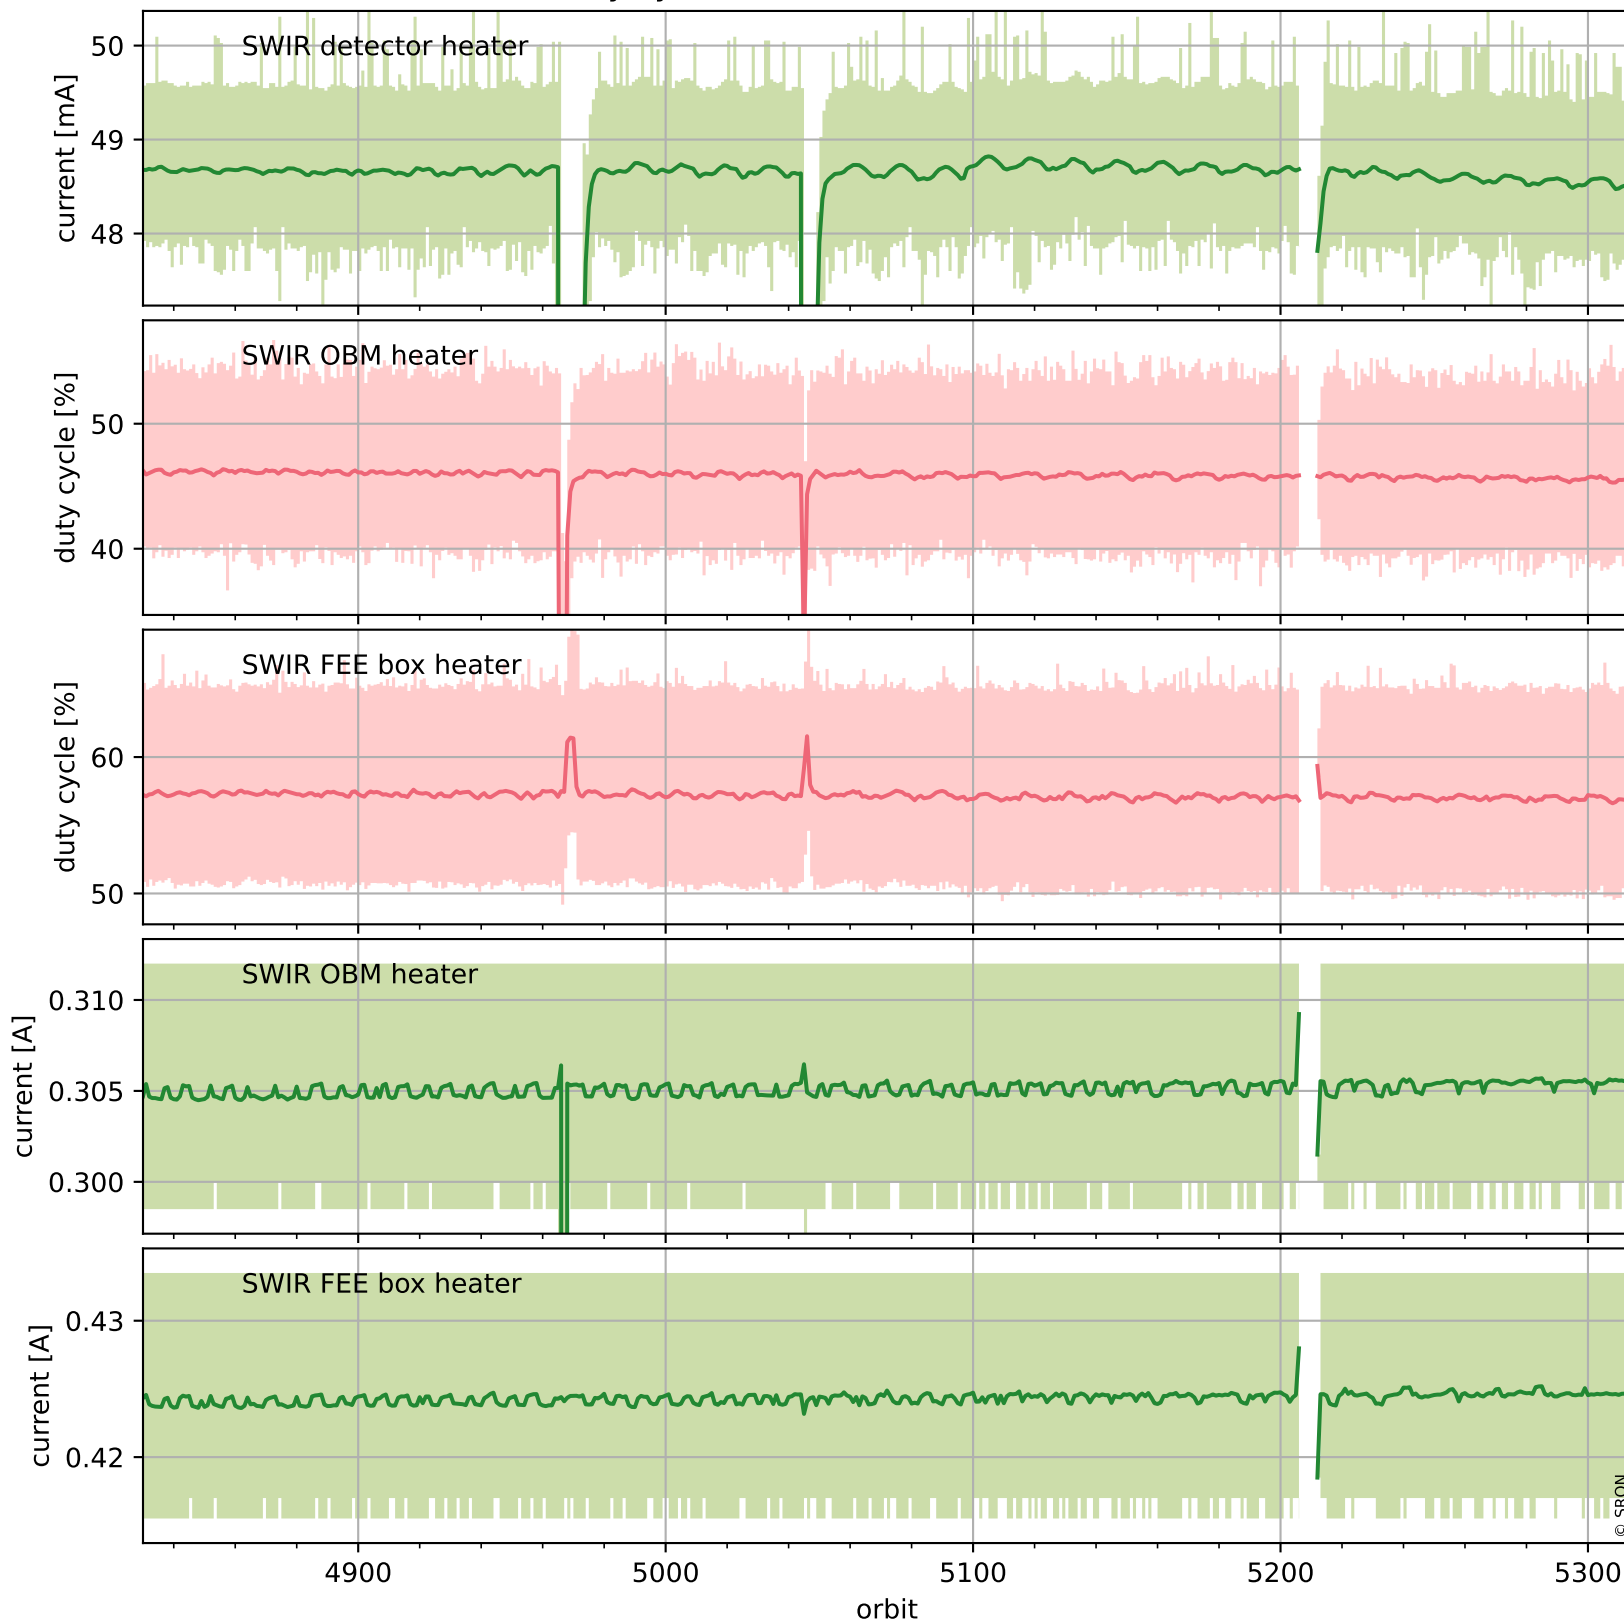

Tropomi SWIR housekeeping data

orbits : [5301, 5314]
coverage : 2018-10-22 / 2018-10-23
created : 2023-08-21T08:36:28

Temperature of sensors relevant for SWIR (one day)

Tropomi SWIR housekeeping data

orbits : [4830, 5314]
coverage : 2018-09-18 / 2018-10-23
created : 2023-08-21T08:36:29

Temperature of sensors relevant for SWIR (last month)

Tropomi SWIR housekeeping data

orbits : [5301, 5314]
coverage : 2018-10-22 / 2018-10-23
created : 2023-08-21T08:36:29

Current and duty cycle of 3 heaters relevant for SWIR (one day)

Tropomi SWIR housekeeping data

orbits : [4830, 5314]
coverage : 2018-09-18 / 2018-10-23
created : 2023-08-21T08:36:30

Current and duty cycle of 3 heaters relevant for SWIR (last month)

Tropomi SWIR housekeeping data

orbits : [5301, 5314]
coverage : 2018-10-22 / 2018-10-23
created : 2023-08-21T08:36:30

Temperature of sensors at the SWIR front-end electronics (one day)

Tropomi SWIR housekeeping data

orbits : [4830, 5314]
coverage : 2018-09-18 / 2018-10-23
created : 2023-08-21T08:36:30