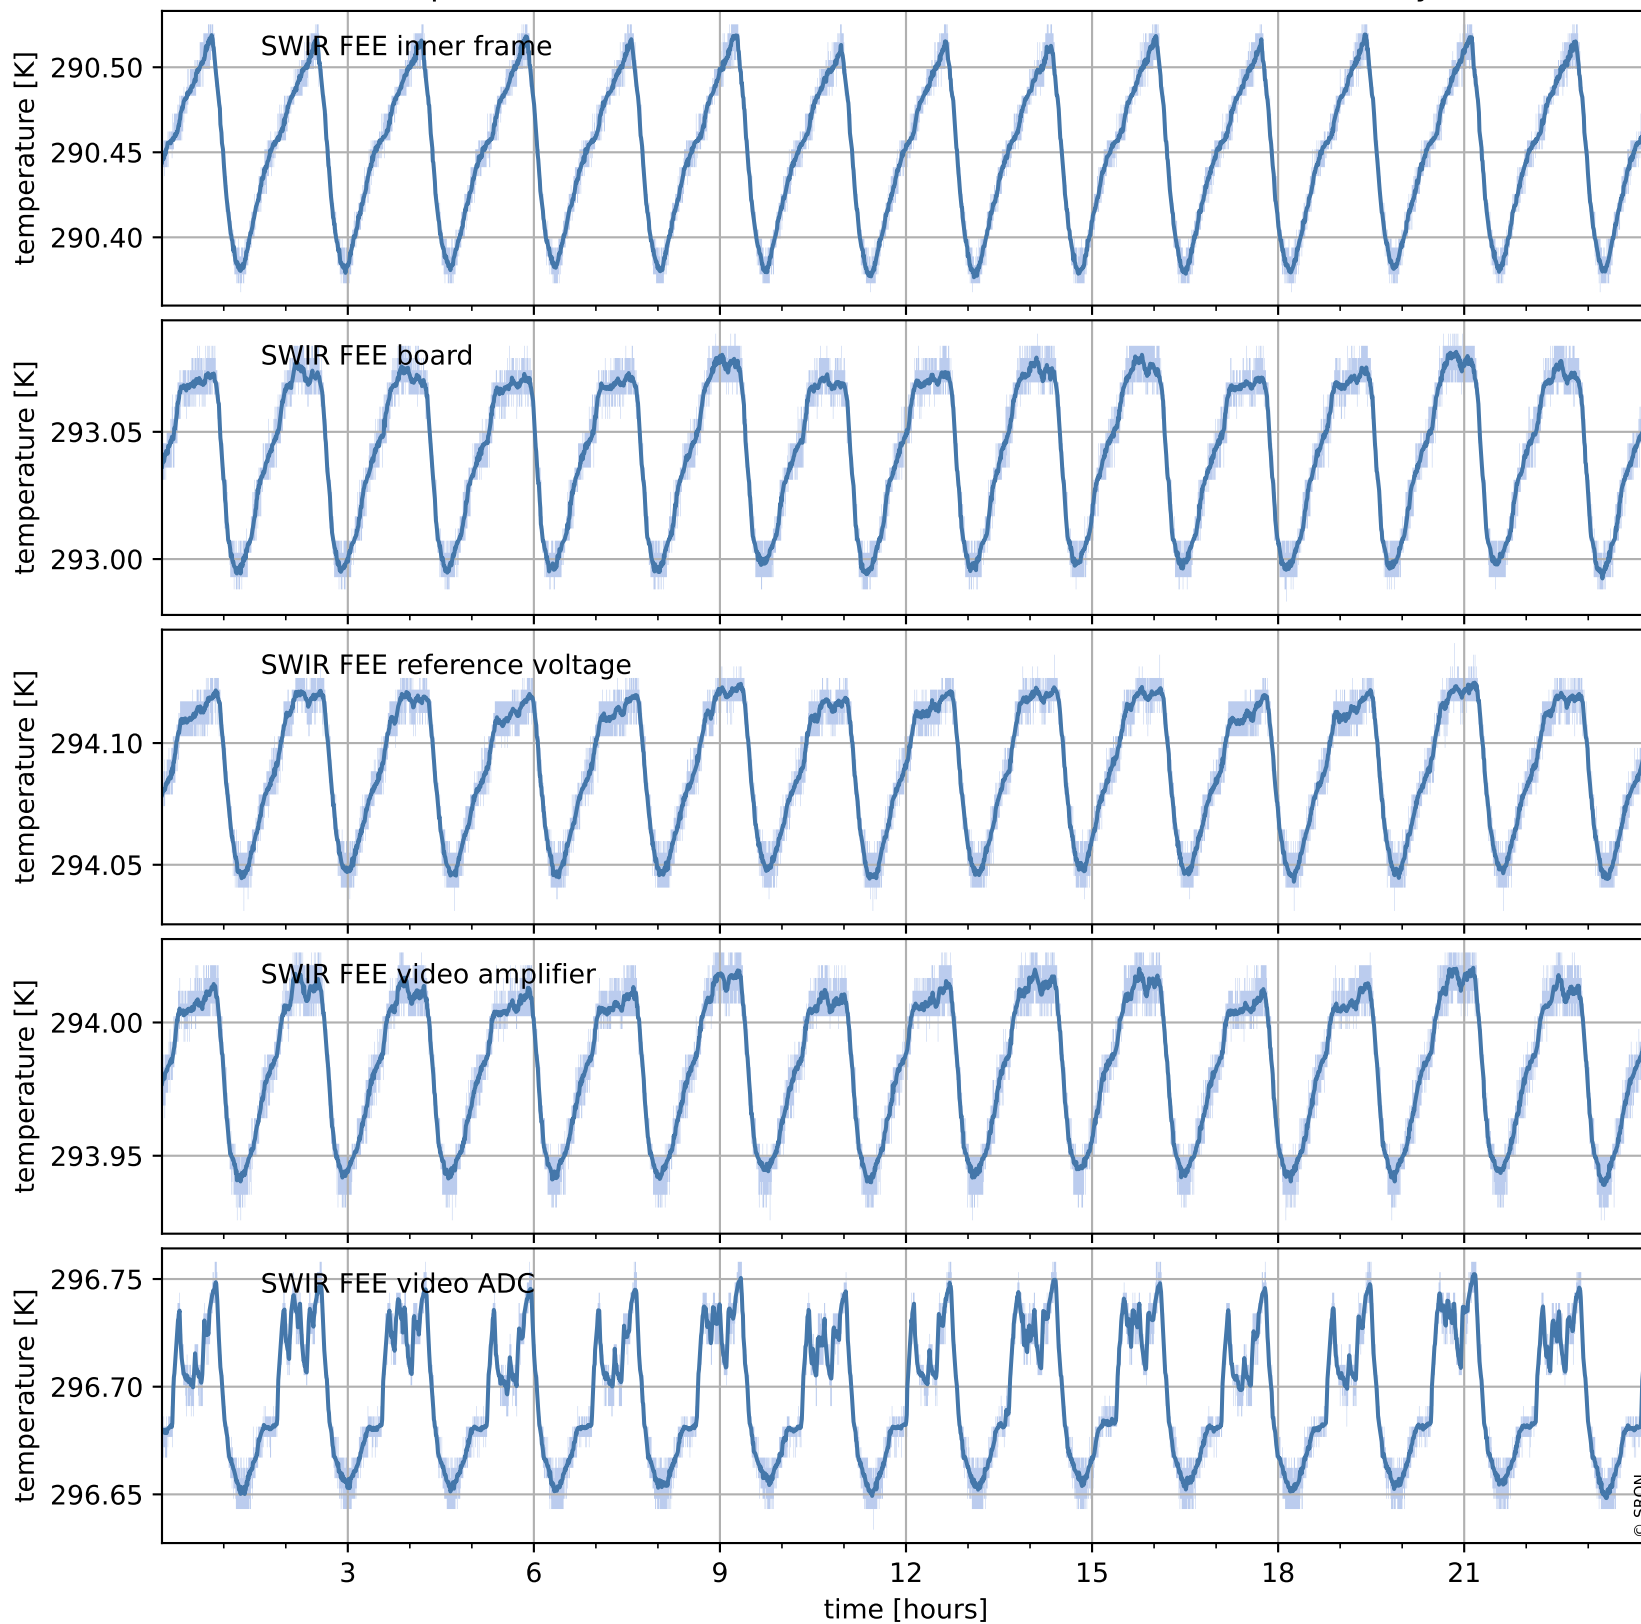

Tropomi SWIR housekeeping data

orbits : [5301, 5314]
coverage : 2018-10-22 / 2018-10-23
created : 2023-08-21T08:36:28

Temperature of sensors relevant for SWIR (one day)

Tropomi SWIR housekeeping data

orbits : [4830, 5314]
coverage : 2018-09-18 / 2018-10-23
created : 2023-08-21T08:36:29

Temperature of sensors relevant for SWIR (last month)

Tropomi SWIR housekeeping data

orbits : [5301, 5314]
coverage : 2018-10-22 / 2018-10-23
created : 2023-08-21T08:36:29

Current and duty cycle of 3 heaters relevant for SWIR (one day)

Tropomi SWIR housekeeping data

orbits : [4830, 5314]
coverage : 2018-09-18 / 2018-10-23
created : 2023-08-21T08:36:30

Current and duty cycle of 3 heaters relevant for SWIR (last month)

Tropomi SWIR housekeeping data

orbits : [5301, 5314]
coverage : 2018-10-22 / 2018-10-23
created : 2023-08-21T08:36:30

Temperature of sensors at the SWIR front-end electronics (one day)

Tropomi SWIR housekeeping data

orbits : [4830, 5314]
coverage : 2018-09-18 / 2018-10-23
created : 2023-08-21T08:36:30