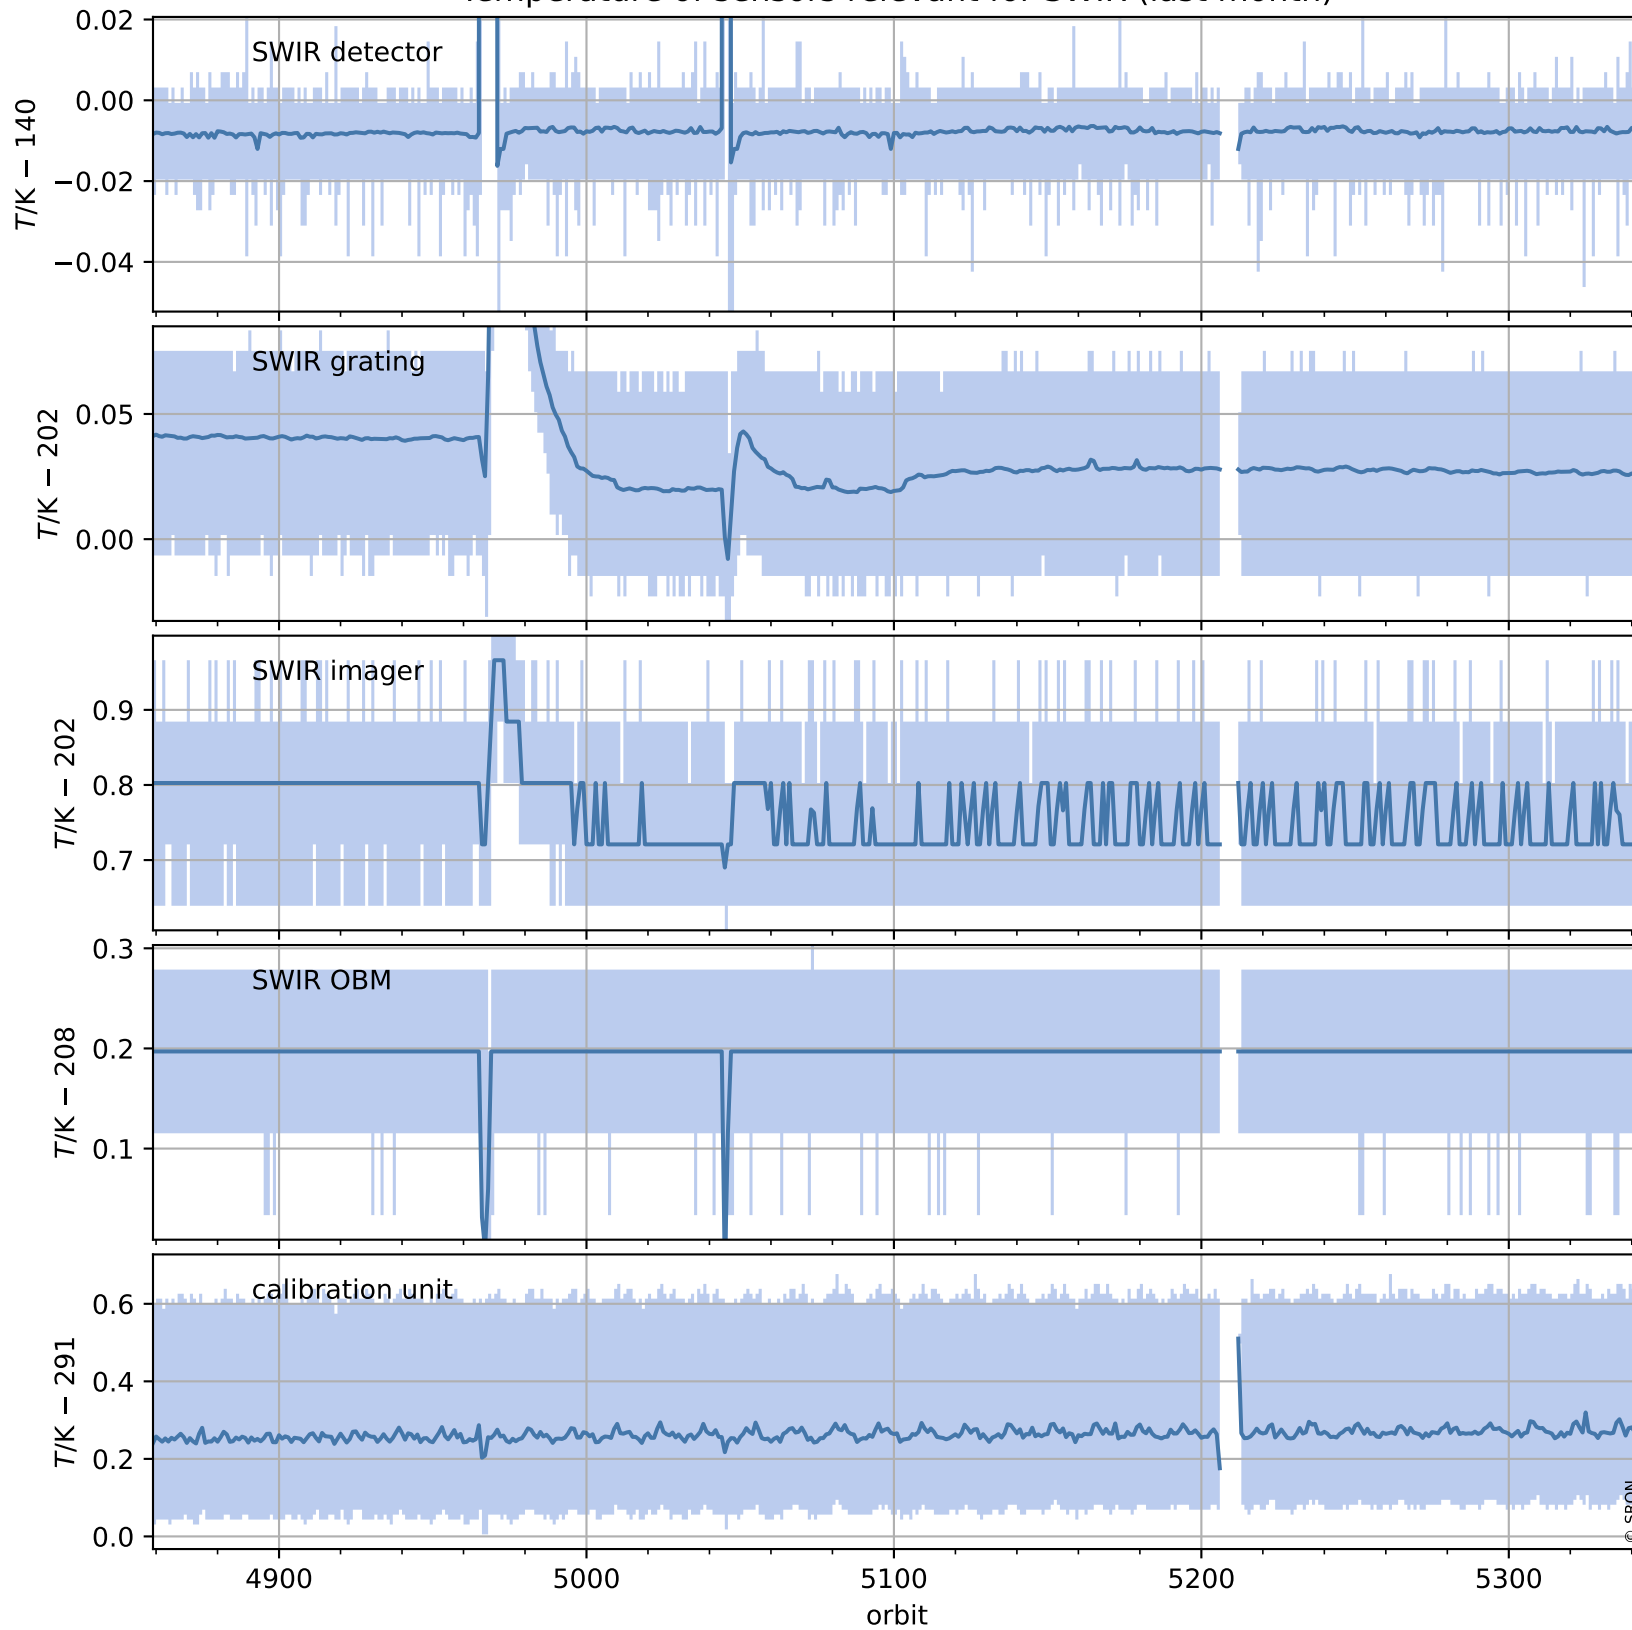

# Tropomi SWIR housekeeping data

orbits : [5330, 5343]  
coverage : 2018-10-24 / 2018-10-25  
created : 2023-08-21T08:36:33

## Temperature of sensors relevant for SWIR (one day)

# Tropomi SWIR housekeeping data

orbits : [4859, 5343]  
coverage : 2018-09-20 / 2018-10-25  
created : 2023-08-21T08:36:33

## Temperature of sensors relevant for SWIR (last month)