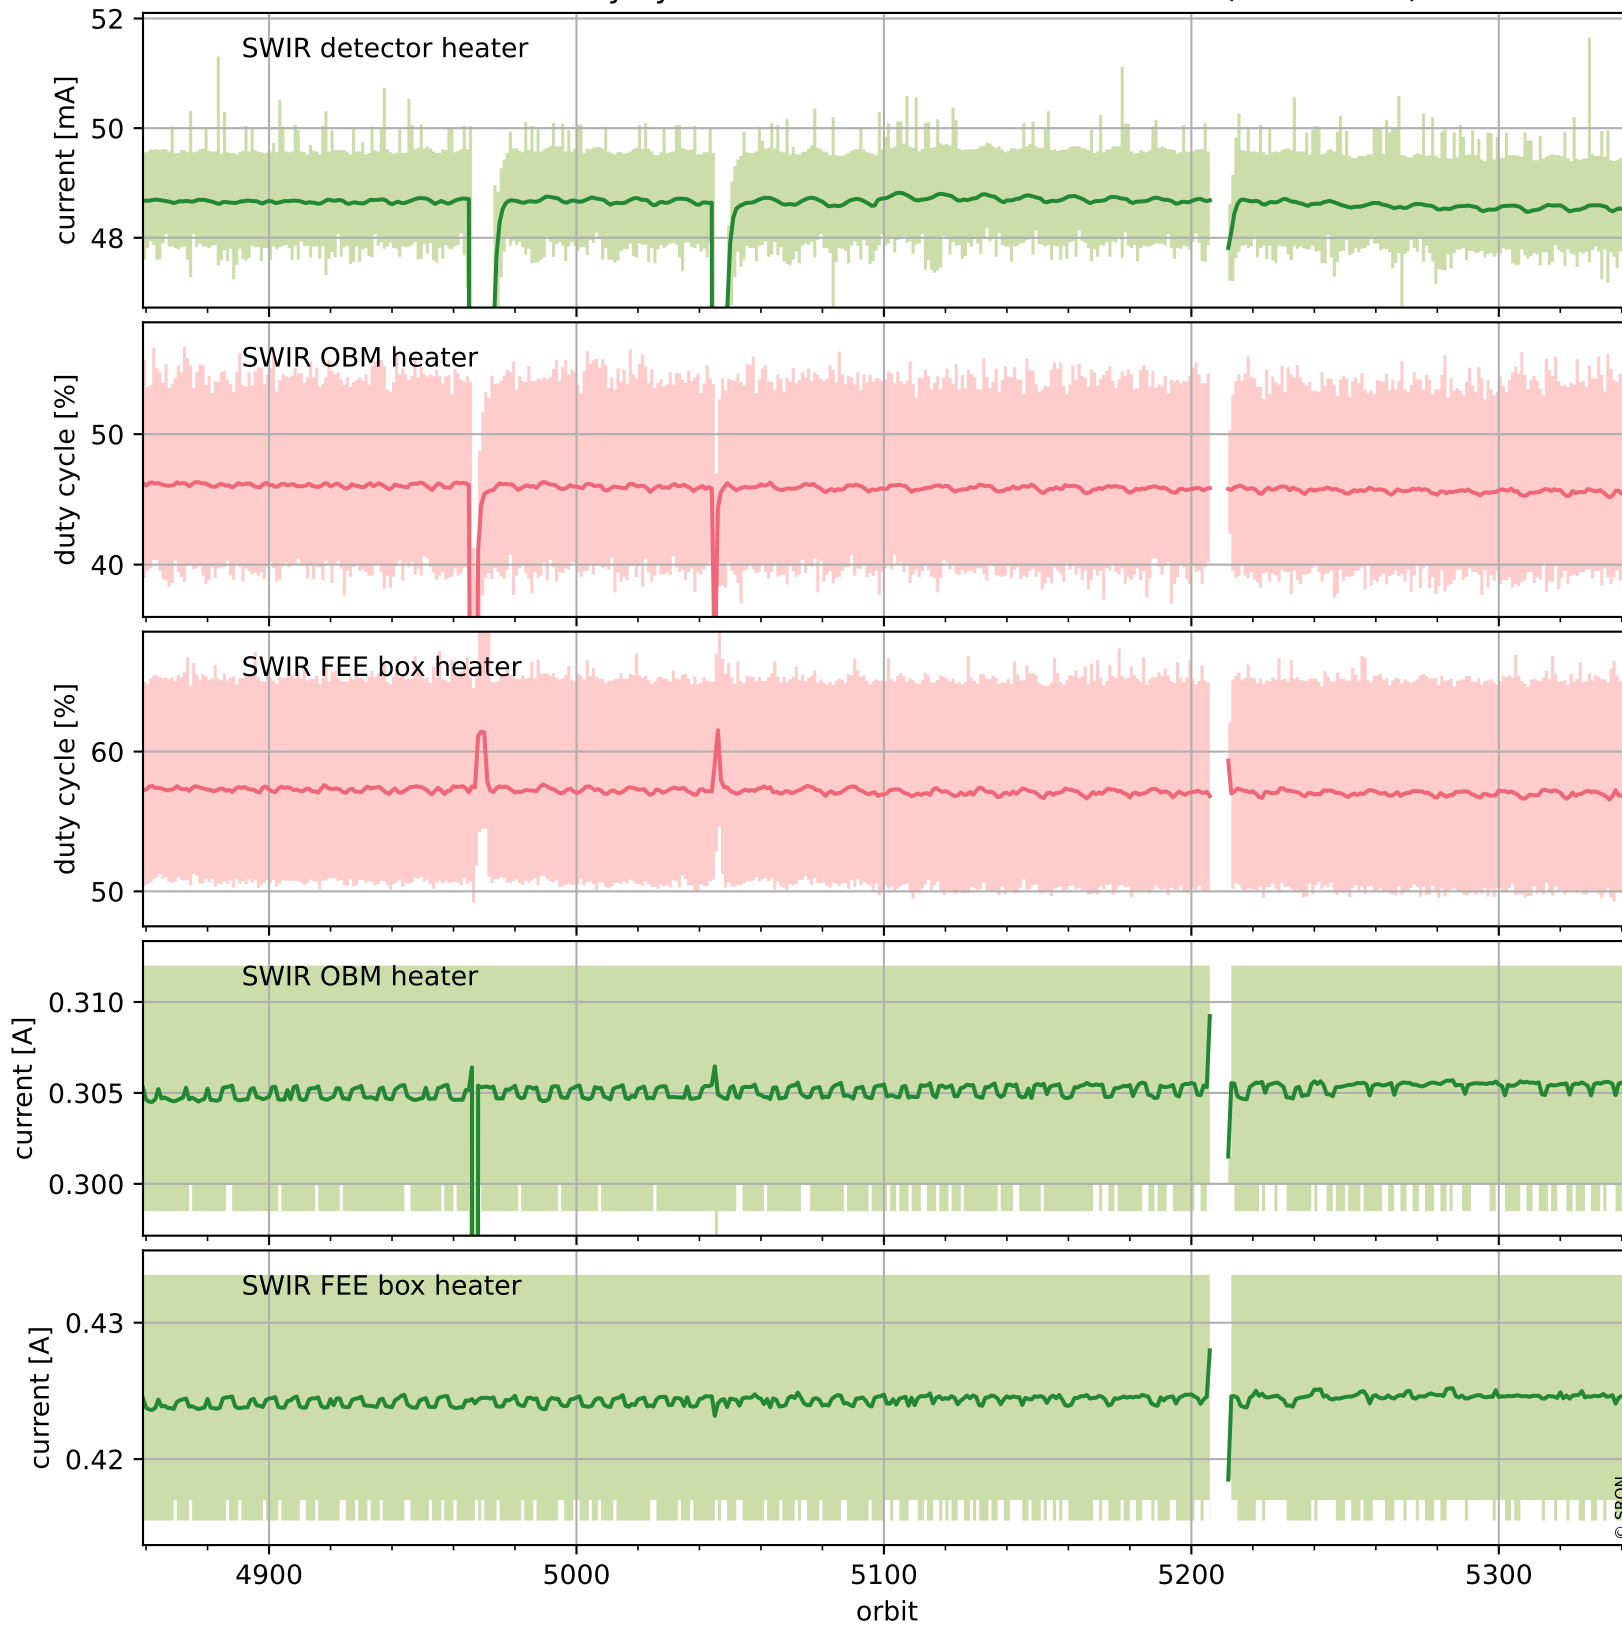

Tropomi SWIR housekeeping data

orbits : [4859, 5343]
coverage : 2018-09-20 / 2018-10-25
created : 2023-08-21T08:36:34

Current and duty cycle of 3 heaters relevant for SWIR (last month)