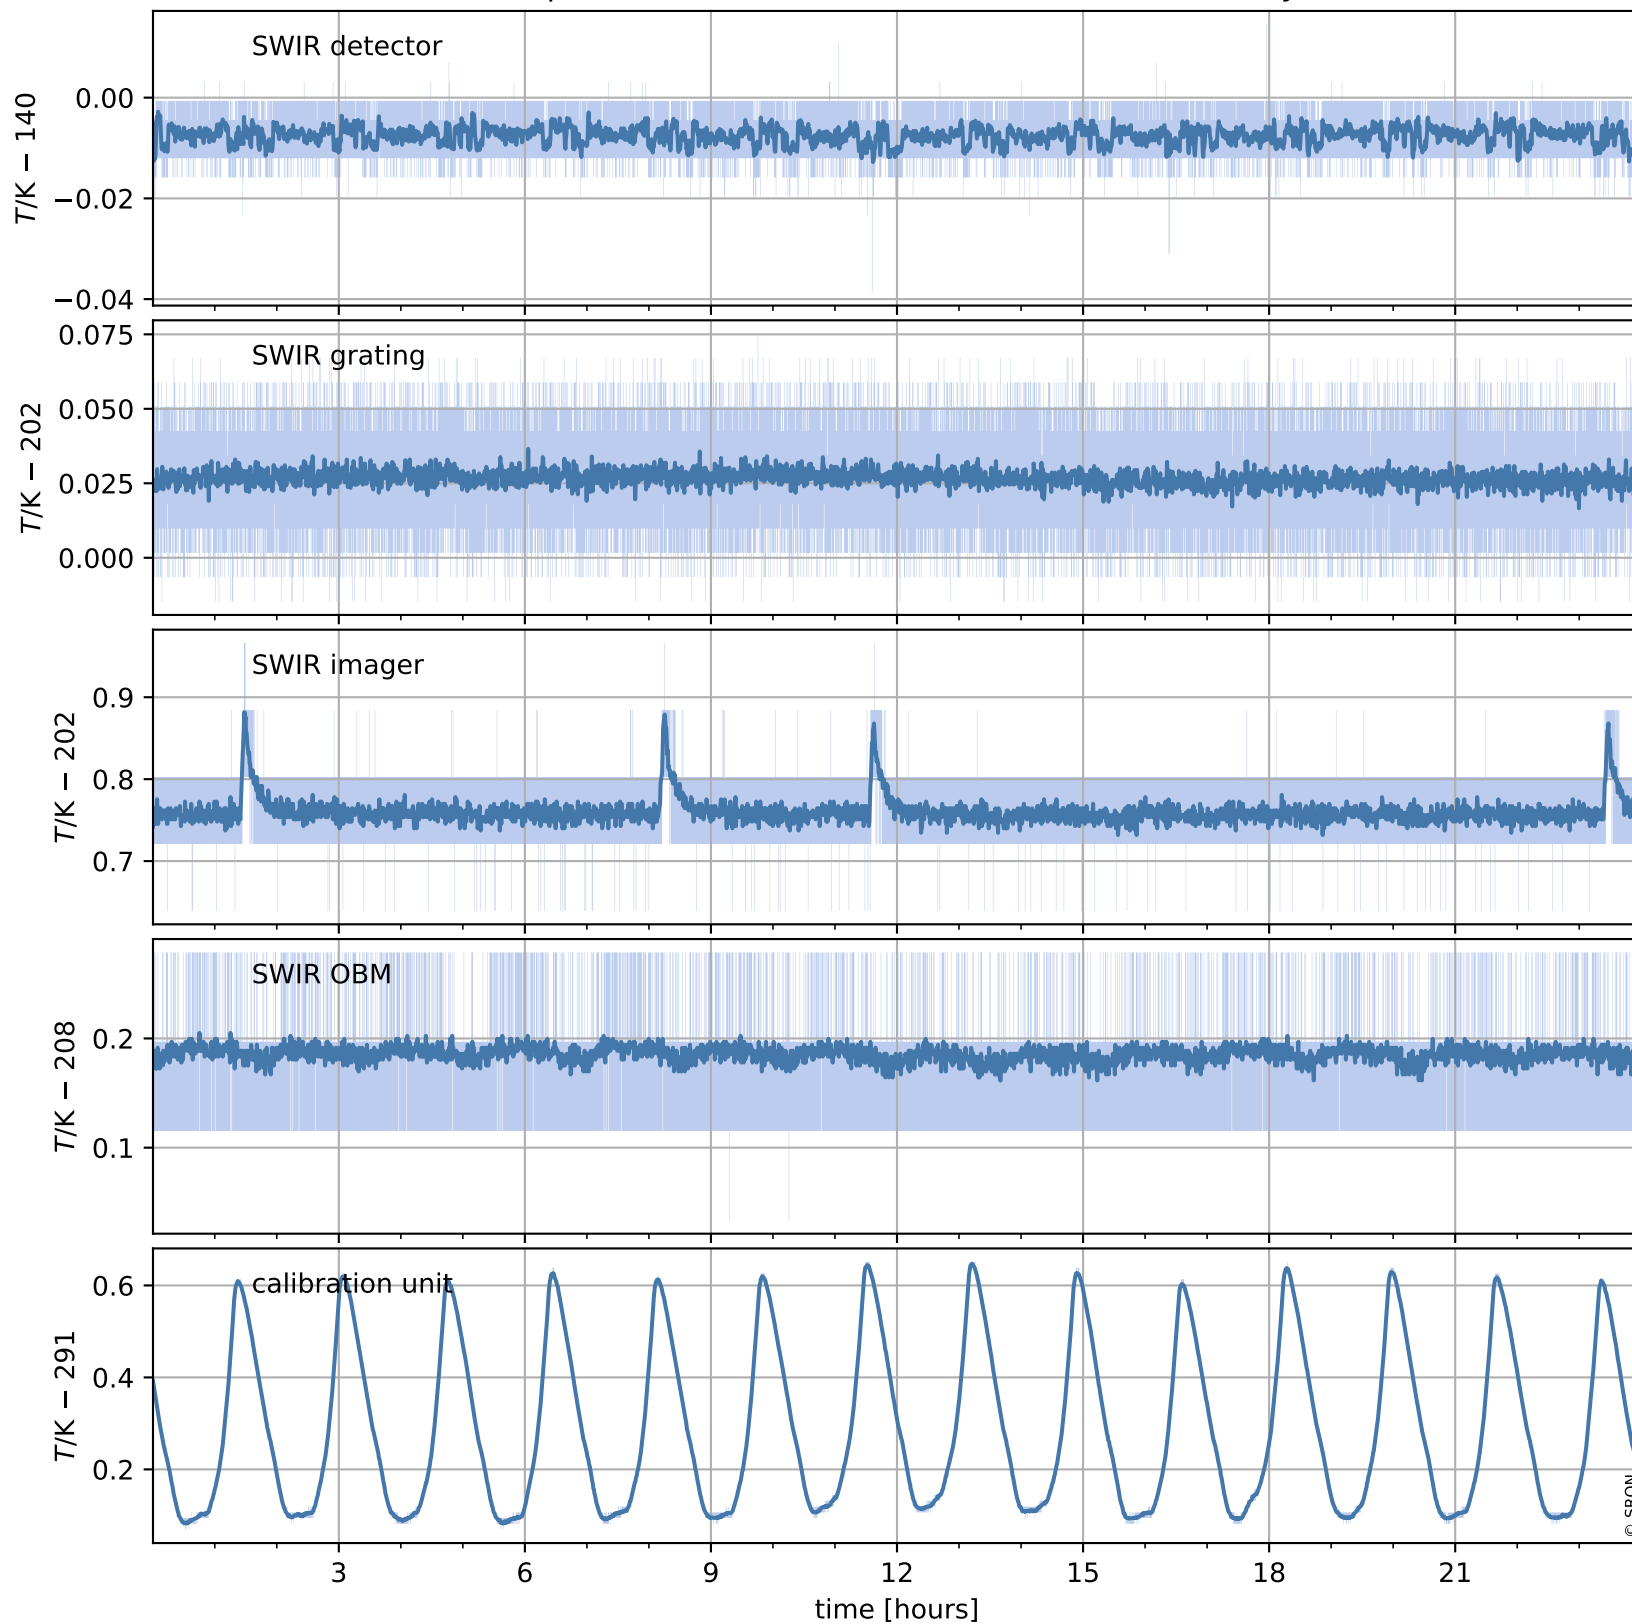

# Tropomi SWIR housekeeping data

orbits : [5330, 5343]  
coverage : 2018-10-24 / 2018-10-25  
created : 2023-08-21T08:36:33

## Temperature of sensors relevant for SWIR (one day)

## Temperature of sensors relevant for SWIR (last month)