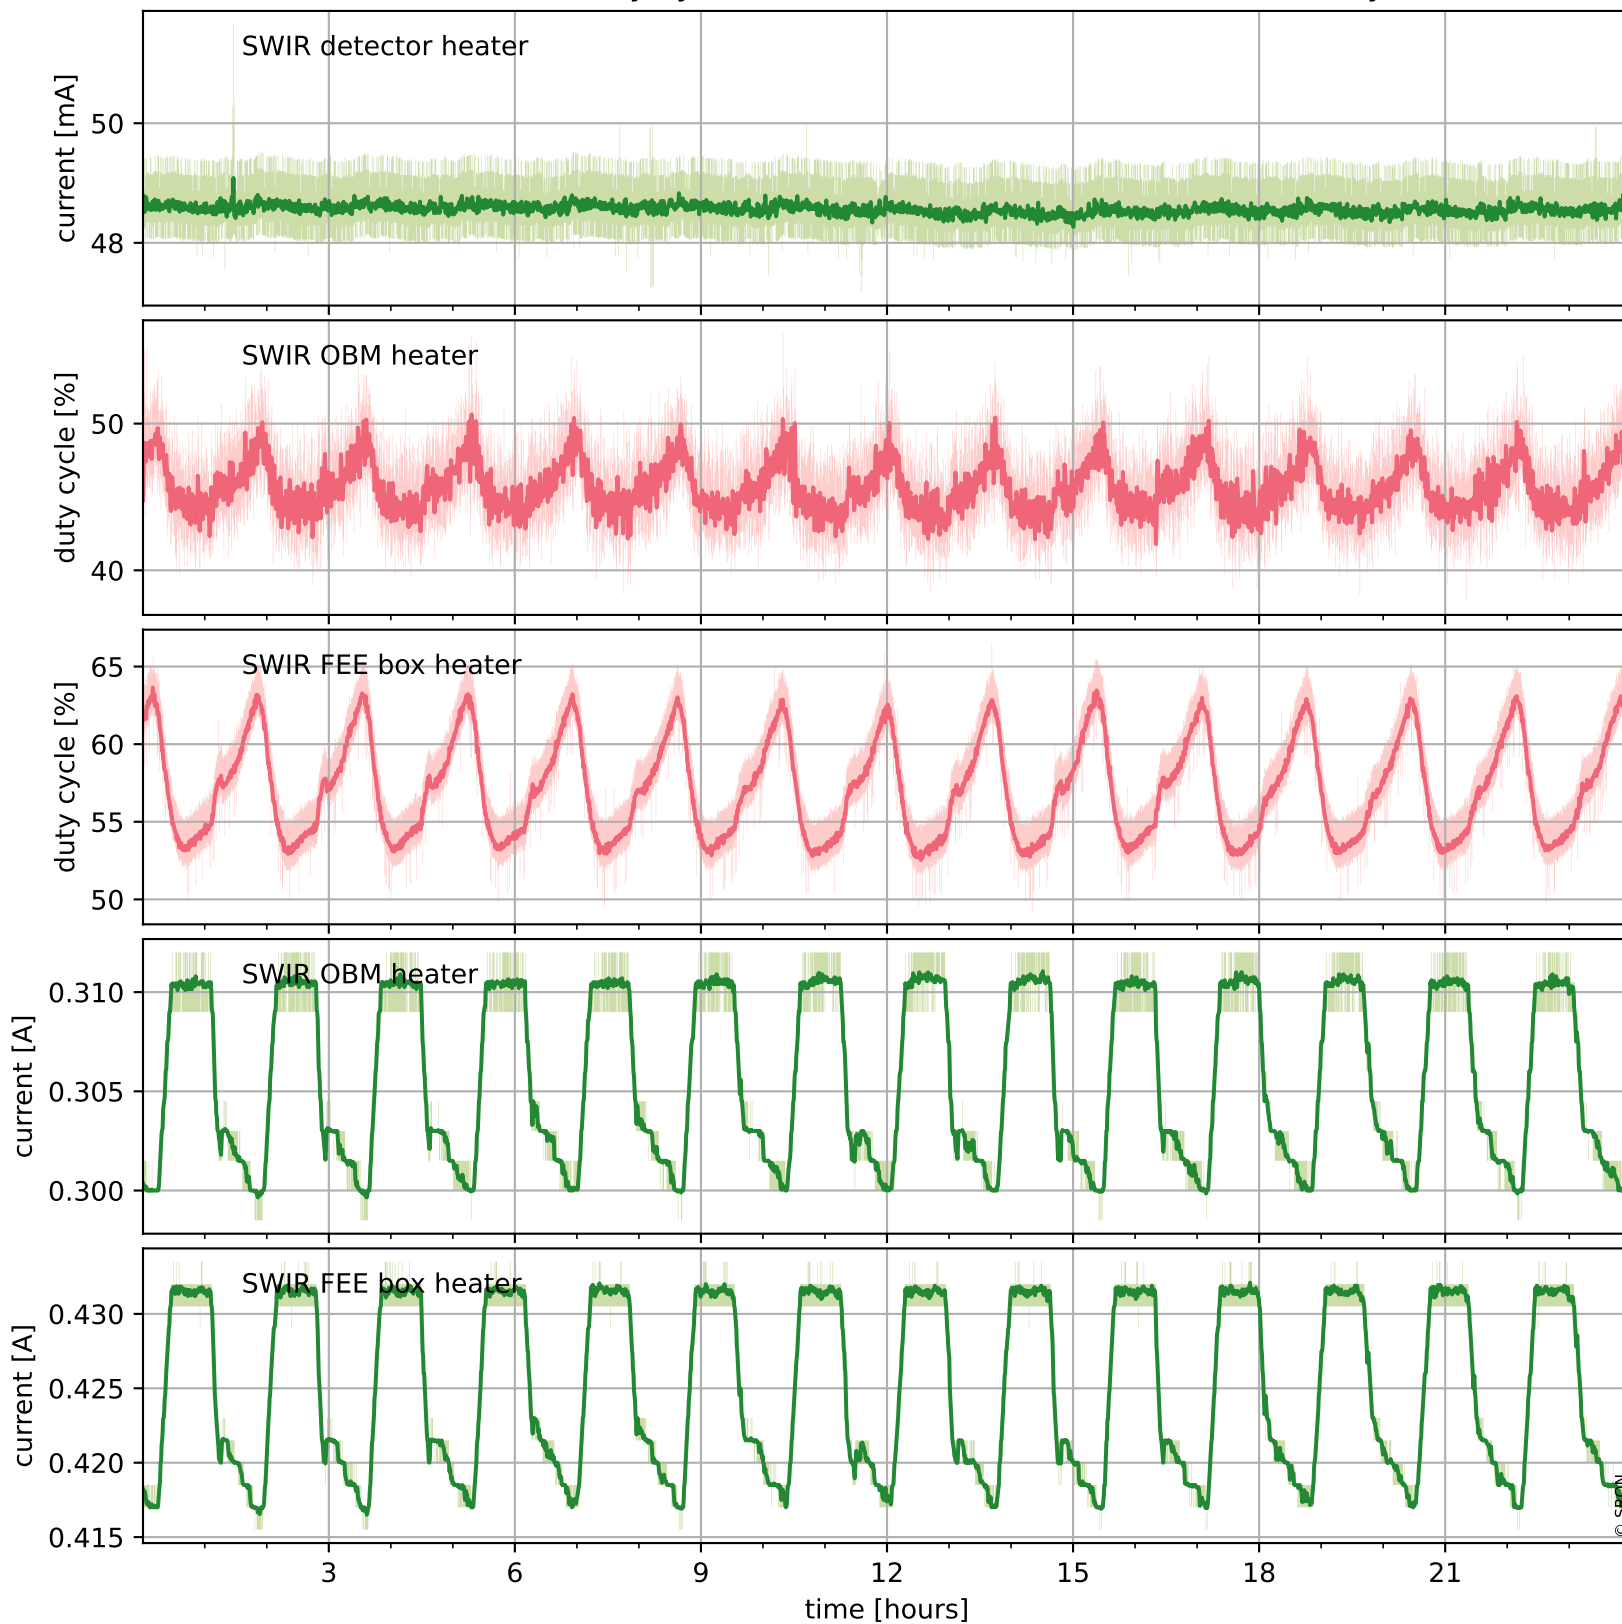

Tropomi SWIR housekeeping data

orbits : [5330, 5343]
coverage : 2018-10-24 / 2018-10-25
created : 2023-08-21T08:36:34

Current and duty cycle of 3 heaters relevant for SWIR (one day)