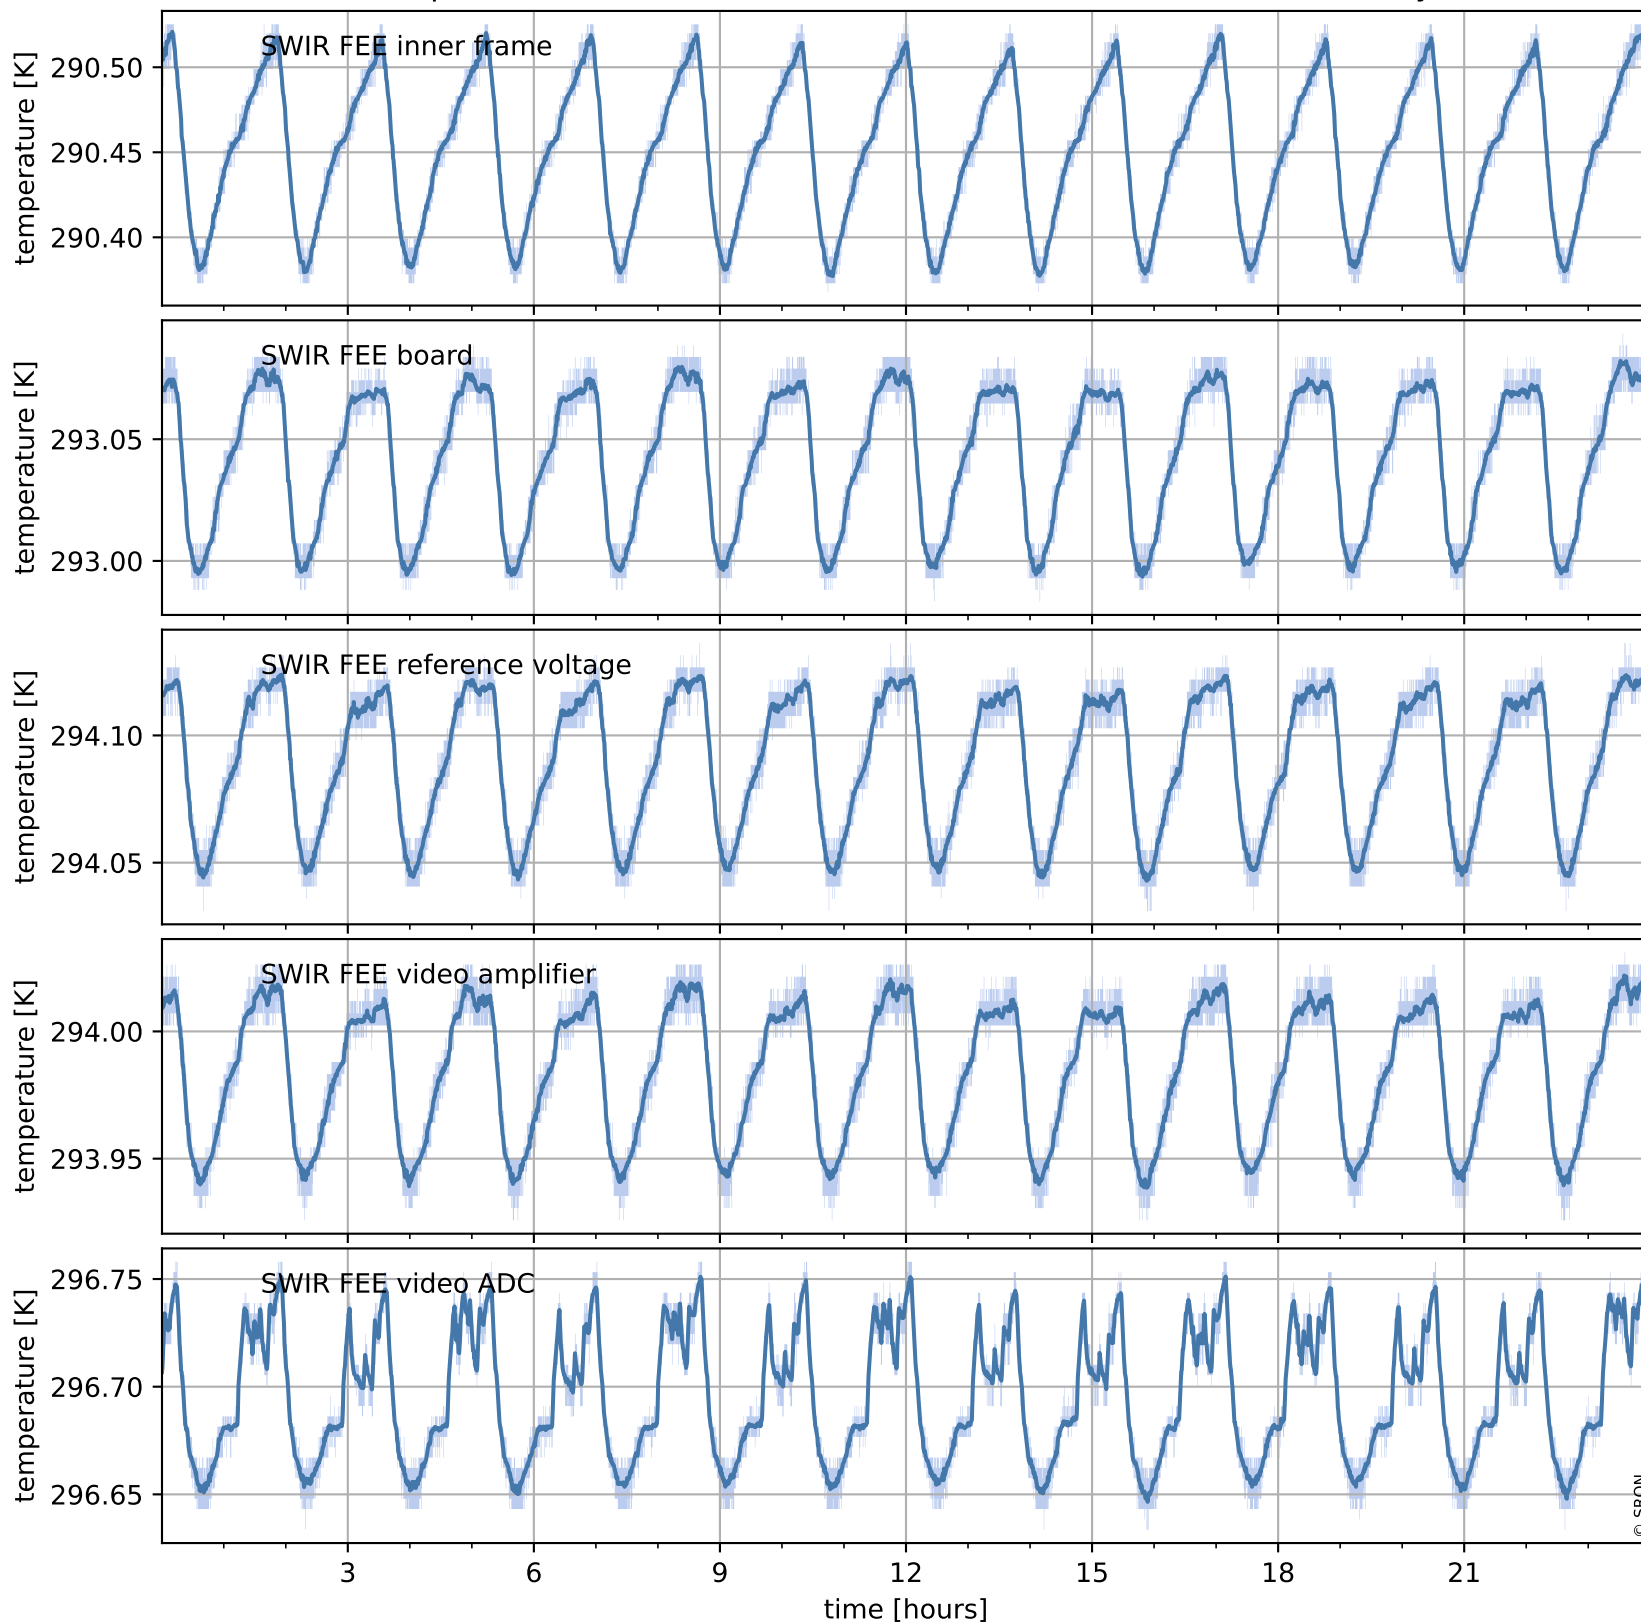

Tropomi SWIR housekeeping data

orbits : [5330, 5343]
coverage : 2018-10-24 / 2018-10-25
created : 2023-08-21T08:36:35

Temperature of sensors at the SWIR front-end electronics (one day)