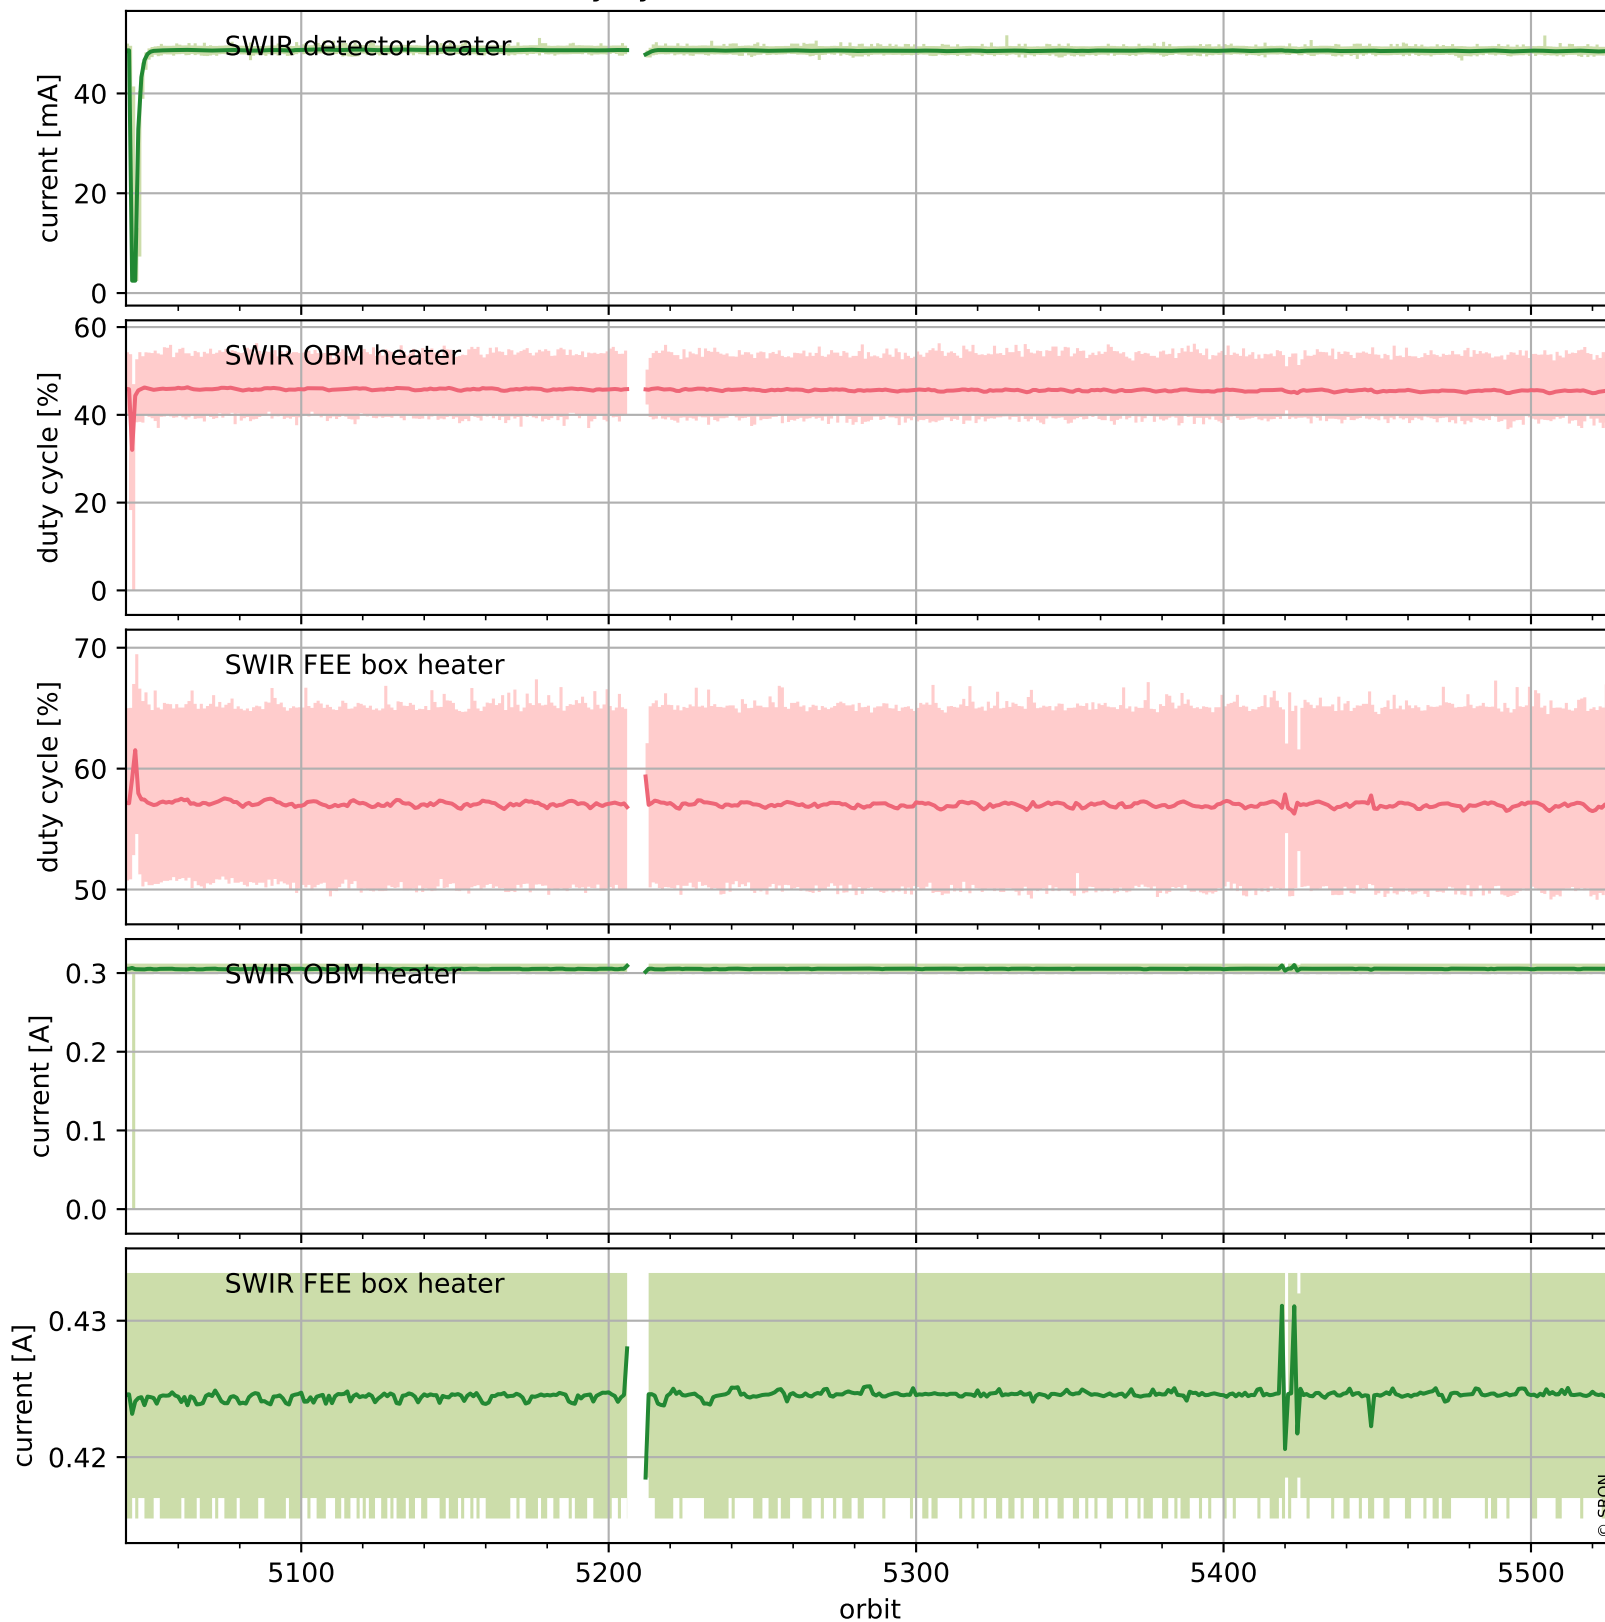

Tropomi SWIR housekeeping data

orbits : [5514, 5527]
coverage : 2018-11-06 / 2018-11-07
created : 2023-08-21T08:37:04

Temperature of sensors relevant for SWIR (one day)

Tropomi SWIR housekeeping data

orbits : [5043, 5527]
coverage : 2018-10-03 / 2018-11-07
created : 2023-08-21T08:37:04

Temperature of sensors relevant for SWIR (last month)

Tropomi SWIR housekeeping data

orbits : [5514, 5527]
coverage : 2018-11-06 / 2018-11-07
created : 2023-08-21T08:37:05

Current and duty cycle of 3 heaters relevant for SWIR (one day)

Tropomi SWIR housekeeping data

orbits : [5043, 5527]
coverage : 2018-10-03 / 2018-11-07
created : 2023-08-21T08:37:05

Current and duty cycle of 3 heaters relevant for SWIR (last month)

Tropomi SWIR housekeeping data

orbits : [5514, 5527]
coverage : 2018-11-06 / 2018-11-07
created : 2023-08-21T08:37:05

Temperature of sensors at the SWIR front-end electronics (one day)

Tropomi SWIR housekeeping data

orbits : [5043, 5527]
coverage : 2018-10-03 / 2018-11-07
created : 2023-08-21T08:37:06