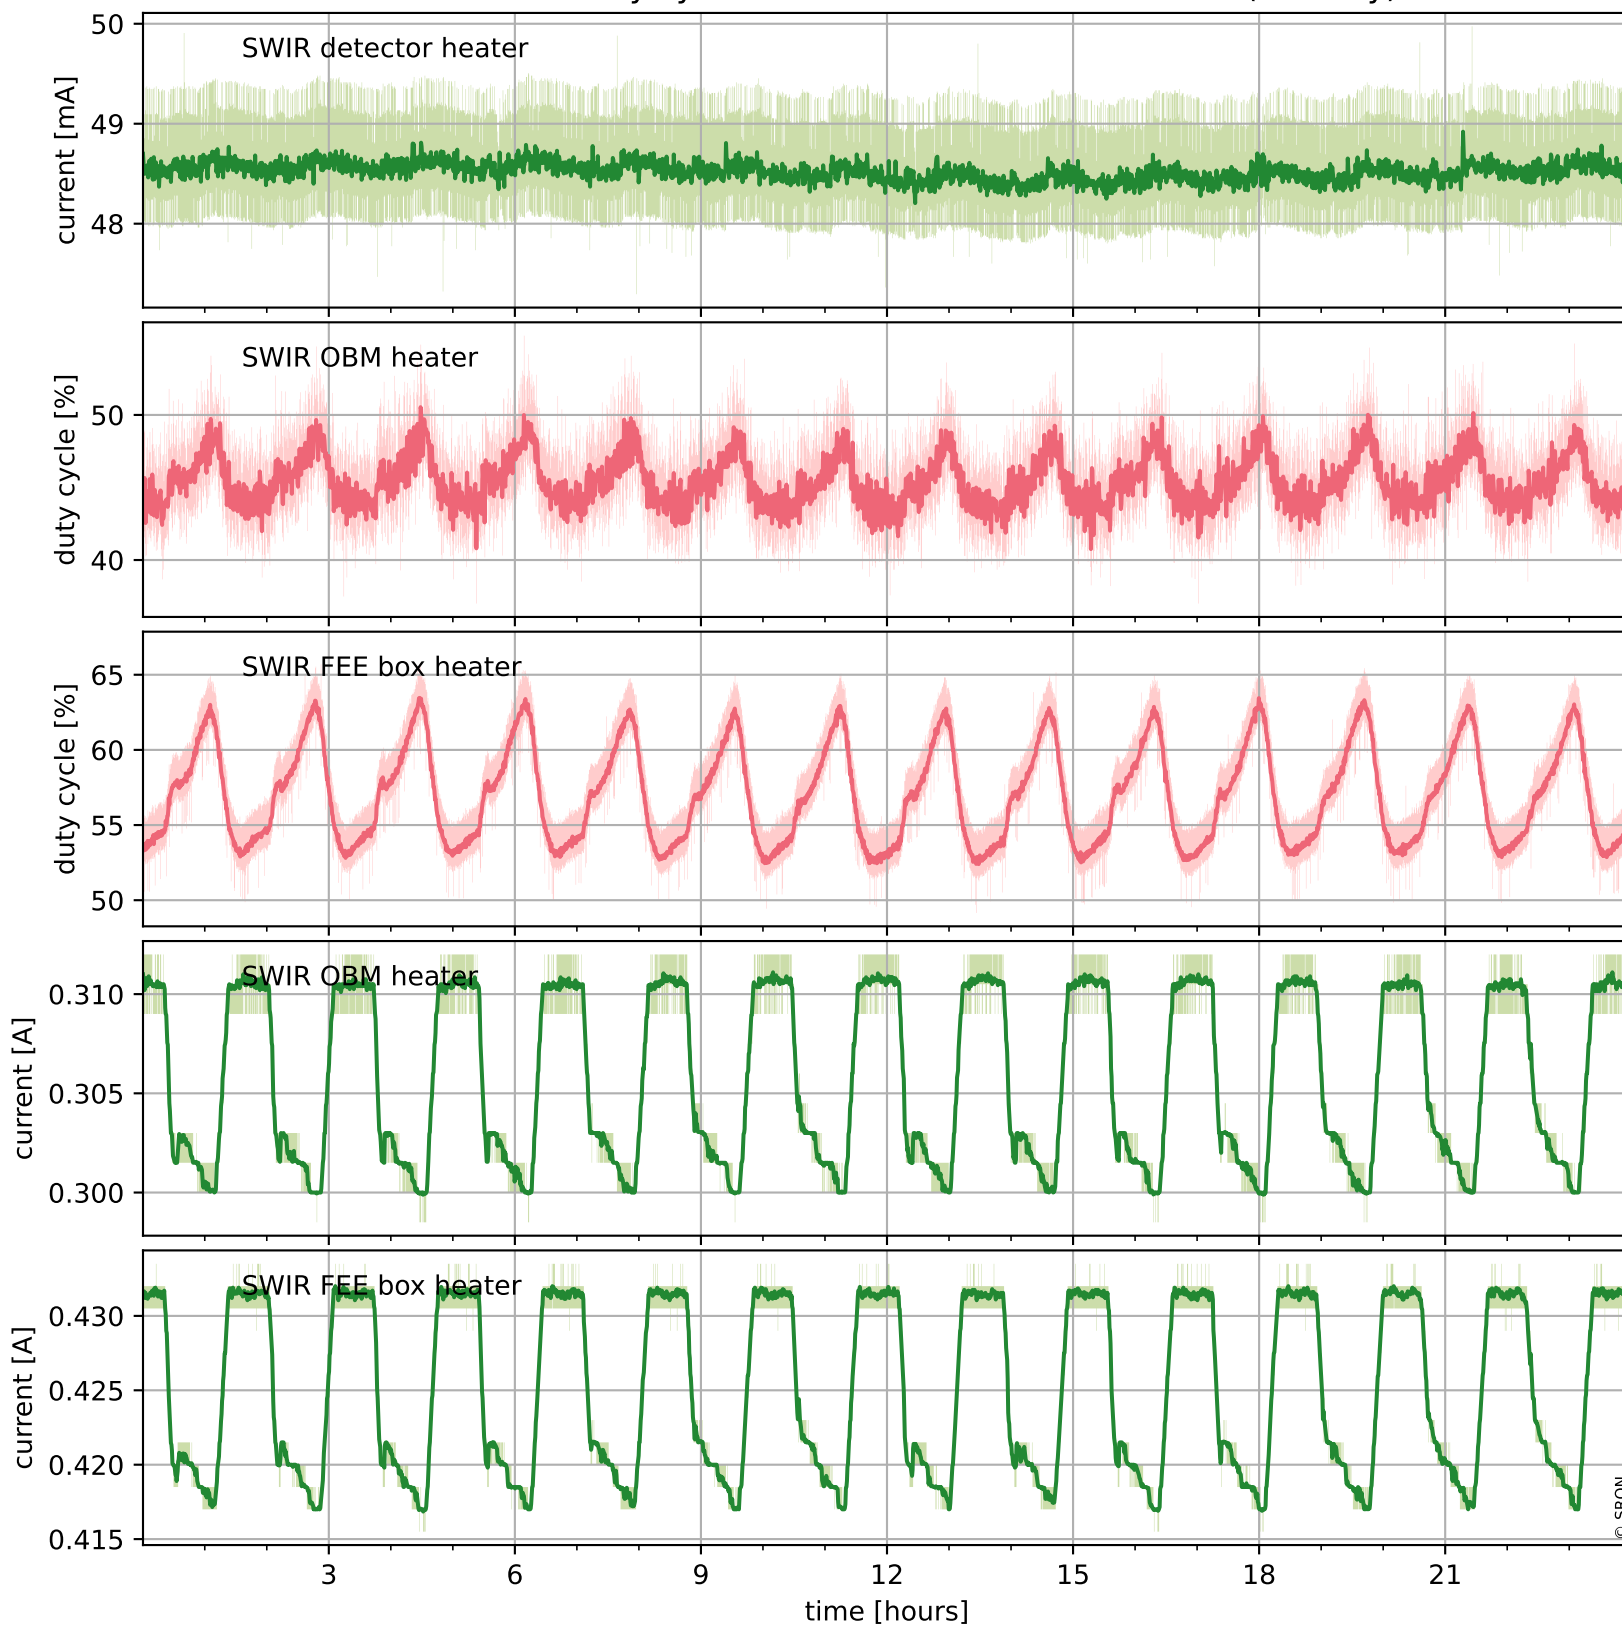

Tropomi SWIR housekeeping data

orbits : [5514, 5527]
coverage : 2018-11-06 / 2018-11-07
created : 2023-08-21T08:37:04

Temperature of sensors relevant for SWIR (one day)

Tropomi SWIR housekeeping data

orbits : [5043, 5527]
coverage : 2018-10-03 / 2018-11-07
created : 2023-08-21T08:37:04

Temperature of sensors relevant for SWIR (last month)

Tropomi SWIR housekeeping data

orbits : [5514, 5527]
coverage : 2018-11-06 / 2018-11-07
created : 2023-08-21T08:37:05

Current and duty cycle of 3 heaters relevant for SWIR (one day)

Tropomi SWIR housekeeping data

orbits : [5043, 5527]
coverage : 2018-10-03 / 2018-11-07
created : 2023-08-21T08:37:05

Current and duty cycle of 3 heaters relevant for SWIR (last month)

Tropomi SWIR housekeeping data