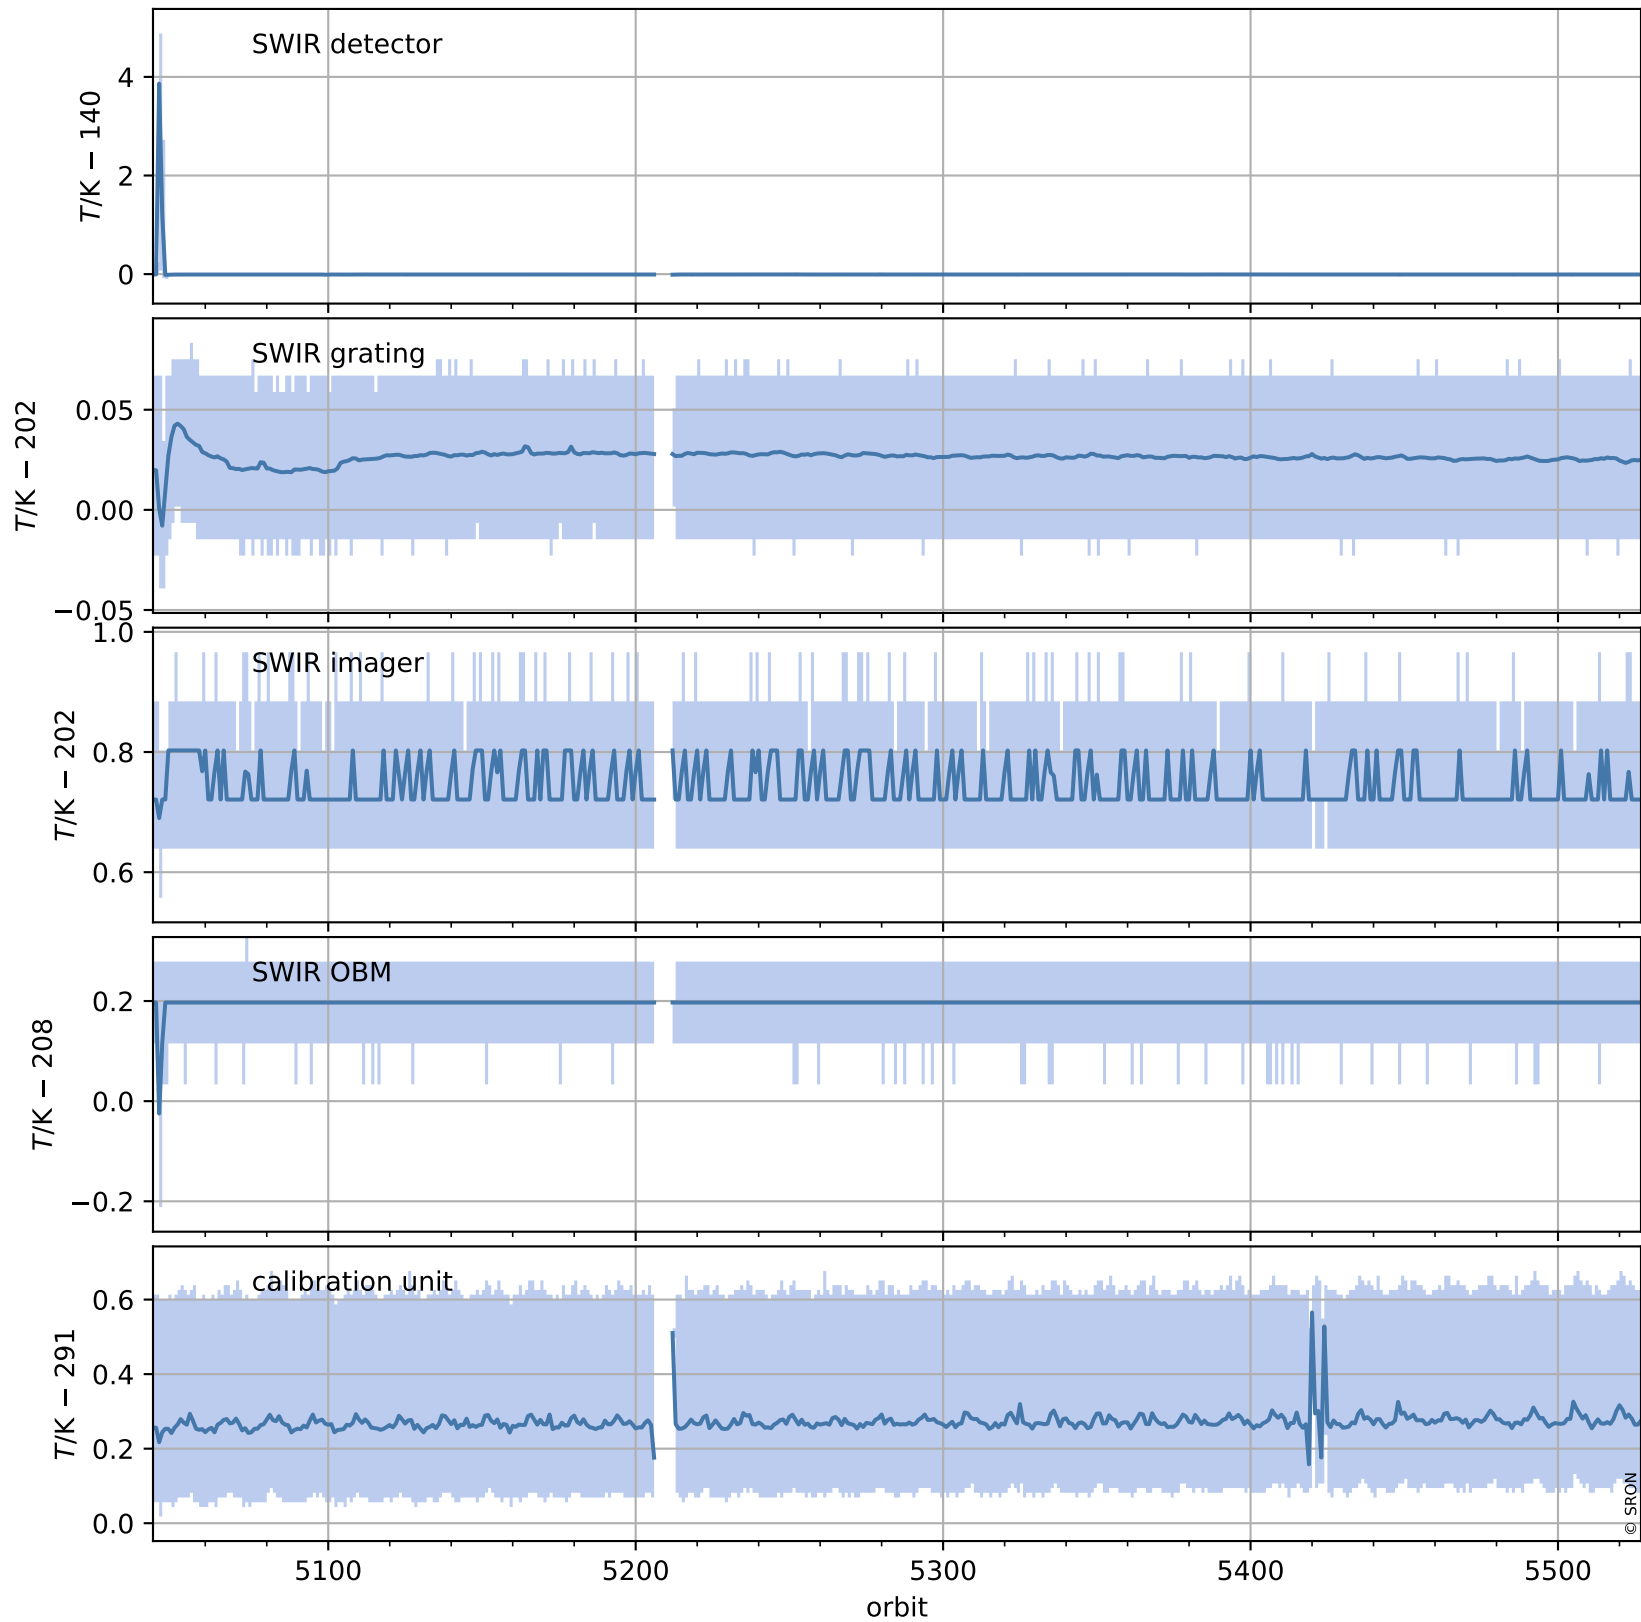

Tropomi SWIR housekeeping data

orbits : [5514, 5527]
coverage : 2018-11-06 / 2018-11-07
created : 2023-08-21T08:37:04

Temperature of sensors relevant for SWIR (one day)

Tropomi SWIR housekeeping data

orbits : [5043, 5527]
coverage : 2018-10-03 / 2018-11-07
created : 2023-08-21T08:37:04

Temperature of sensors relevant for SWIR (last month)

Tropomi SWIR housekeeping data

orbits : [5514, 5527]
coverage : 2018-11-06 / 2018-11-07
created : 2023-08-21T08:37:05

Current and duty cycle of 3 heaters relevant for SWIR (one day)

Tropomi SWIR housekeeping data

orbits : [5043, 5527]
coverage : 2018-10-03 / 2018-11-07
created : 2023-08-21T08:37:05

Current and duty cycle of 3 heaters relevant for SWIR (last month)

Tropomi SWIR housekeeping data