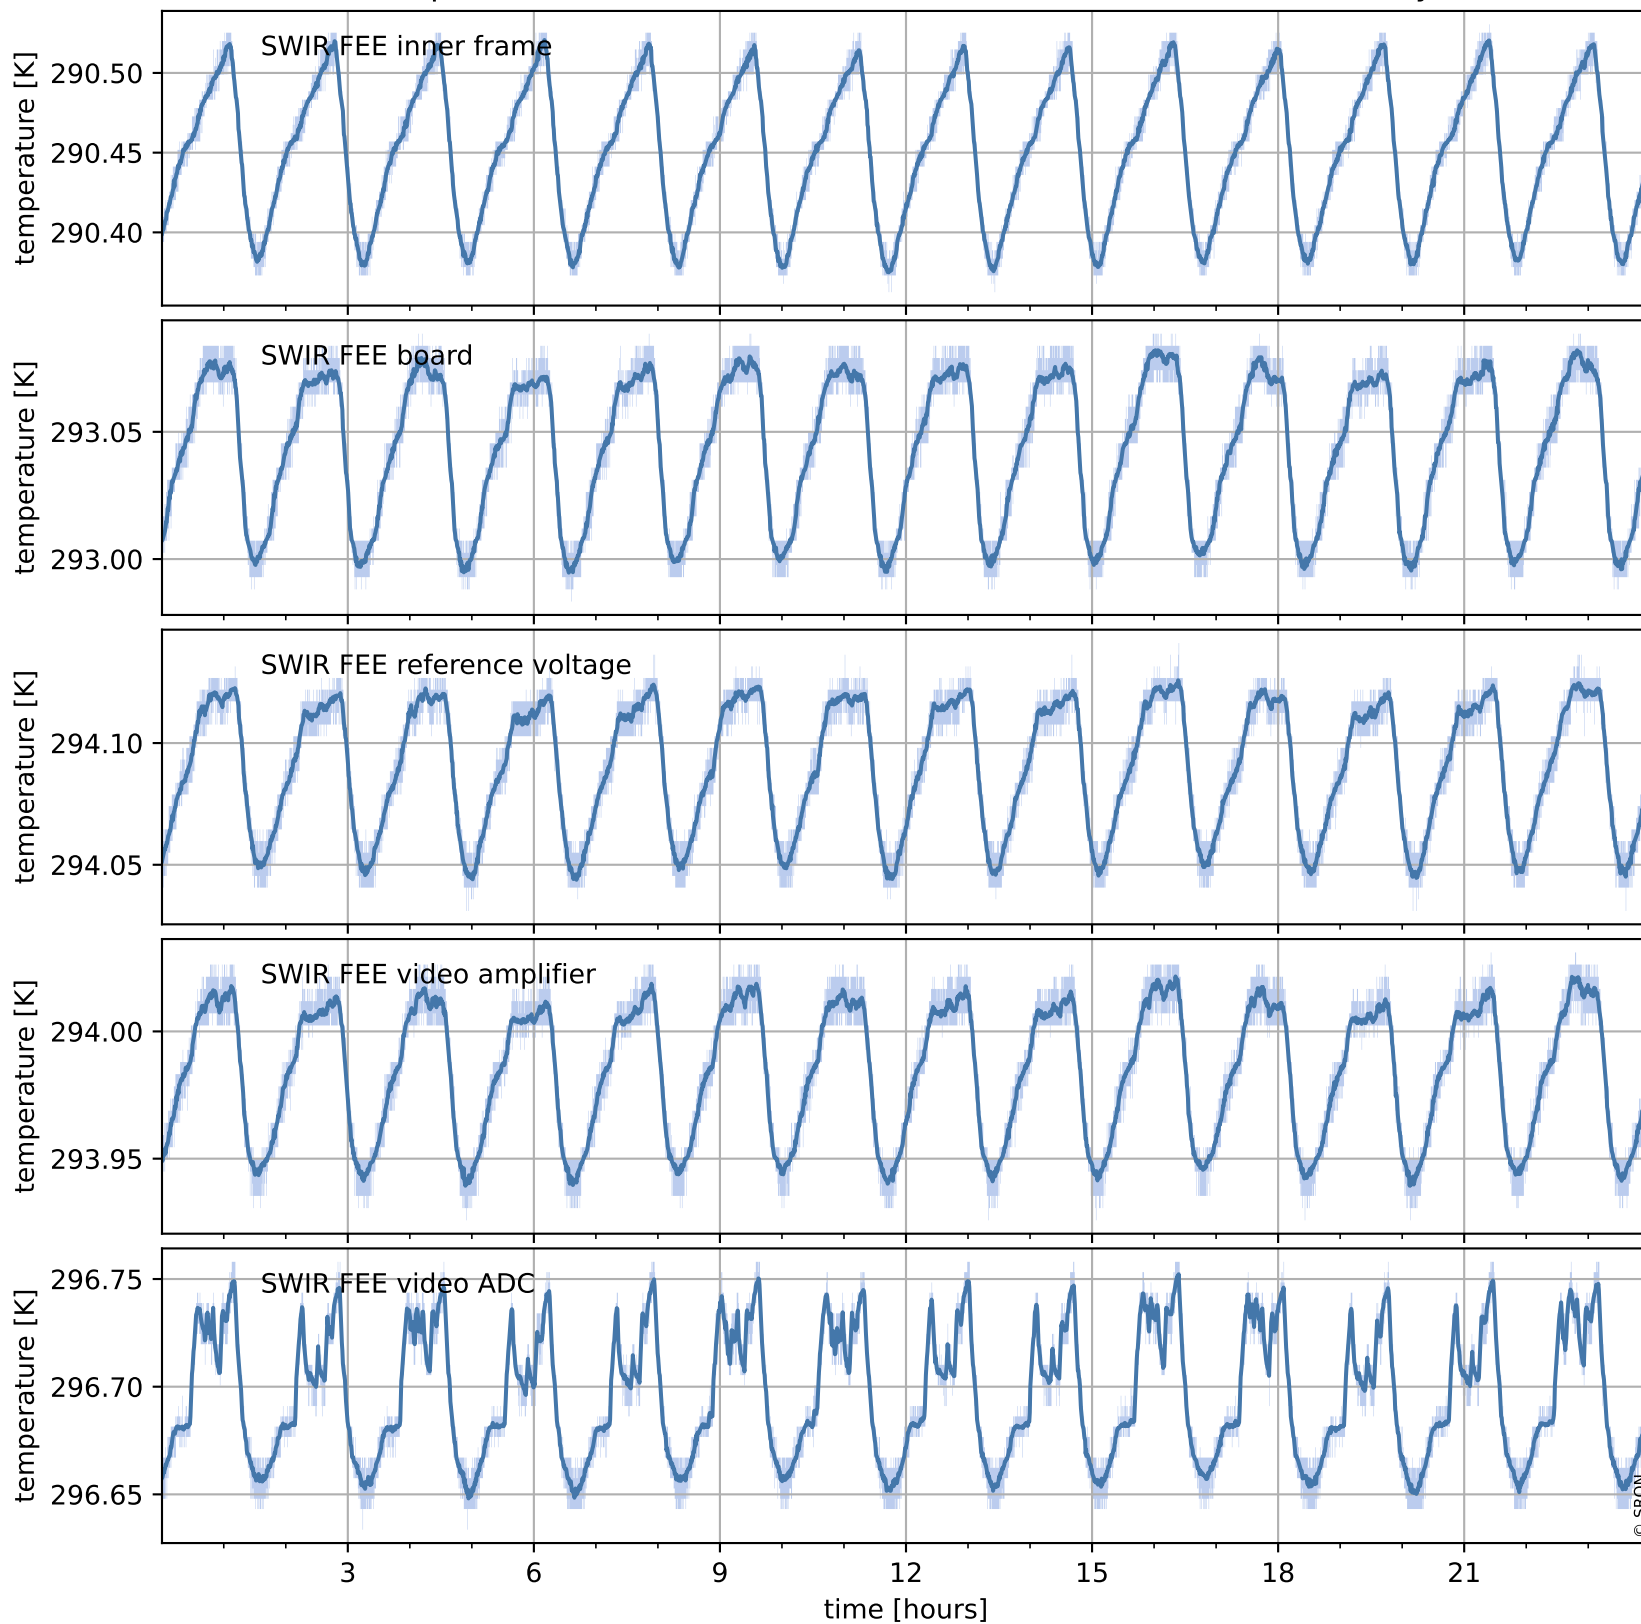

Tropomi SWIR housekeeping data

orbits : [5514, 5527]
coverage : 2018-11-06 / 2018-11-07
created : 2023-08-21T08:37:04

Temperature of sensors relevant for SWIR (one day)

Tropomi SWIR housekeeping data

orbits : [5043, 5527]
coverage : 2018-10-03 / 2018-11-07
created : 2023-08-21T08:37:04

Temperature of sensors relevant for SWIR (last month)

Tropomi SWIR housekeeping data

orbits : [5514, 5527]
coverage : 2018-11-06 / 2018-11-07
created : 2023-08-21T08:37:05

Current and duty cycle of 3 heaters relevant for SWIR (one day)

Tropomi SWIR housekeeping data

orbits : [5043, 5527]
coverage : 2018-10-03 / 2018-11-07
created : 2023-08-21T08:37:05

Current and duty cycle of 3 heaters relevant for SWIR (last month)

Tropomi SWIR housekeeping data

orbits : [5514, 5527]
coverage : 2018-11-06 / 2018-11-07
created : 2023-08-21T08:37:05

Temperature of sensors at the SWIR front-end electronics (one day)

Tropomi SWIR housekeeping data

orbits : [5043, 5527]
coverage : 2018-10-03 / 2018-11-07
created : 2023-08-21T08:37:06