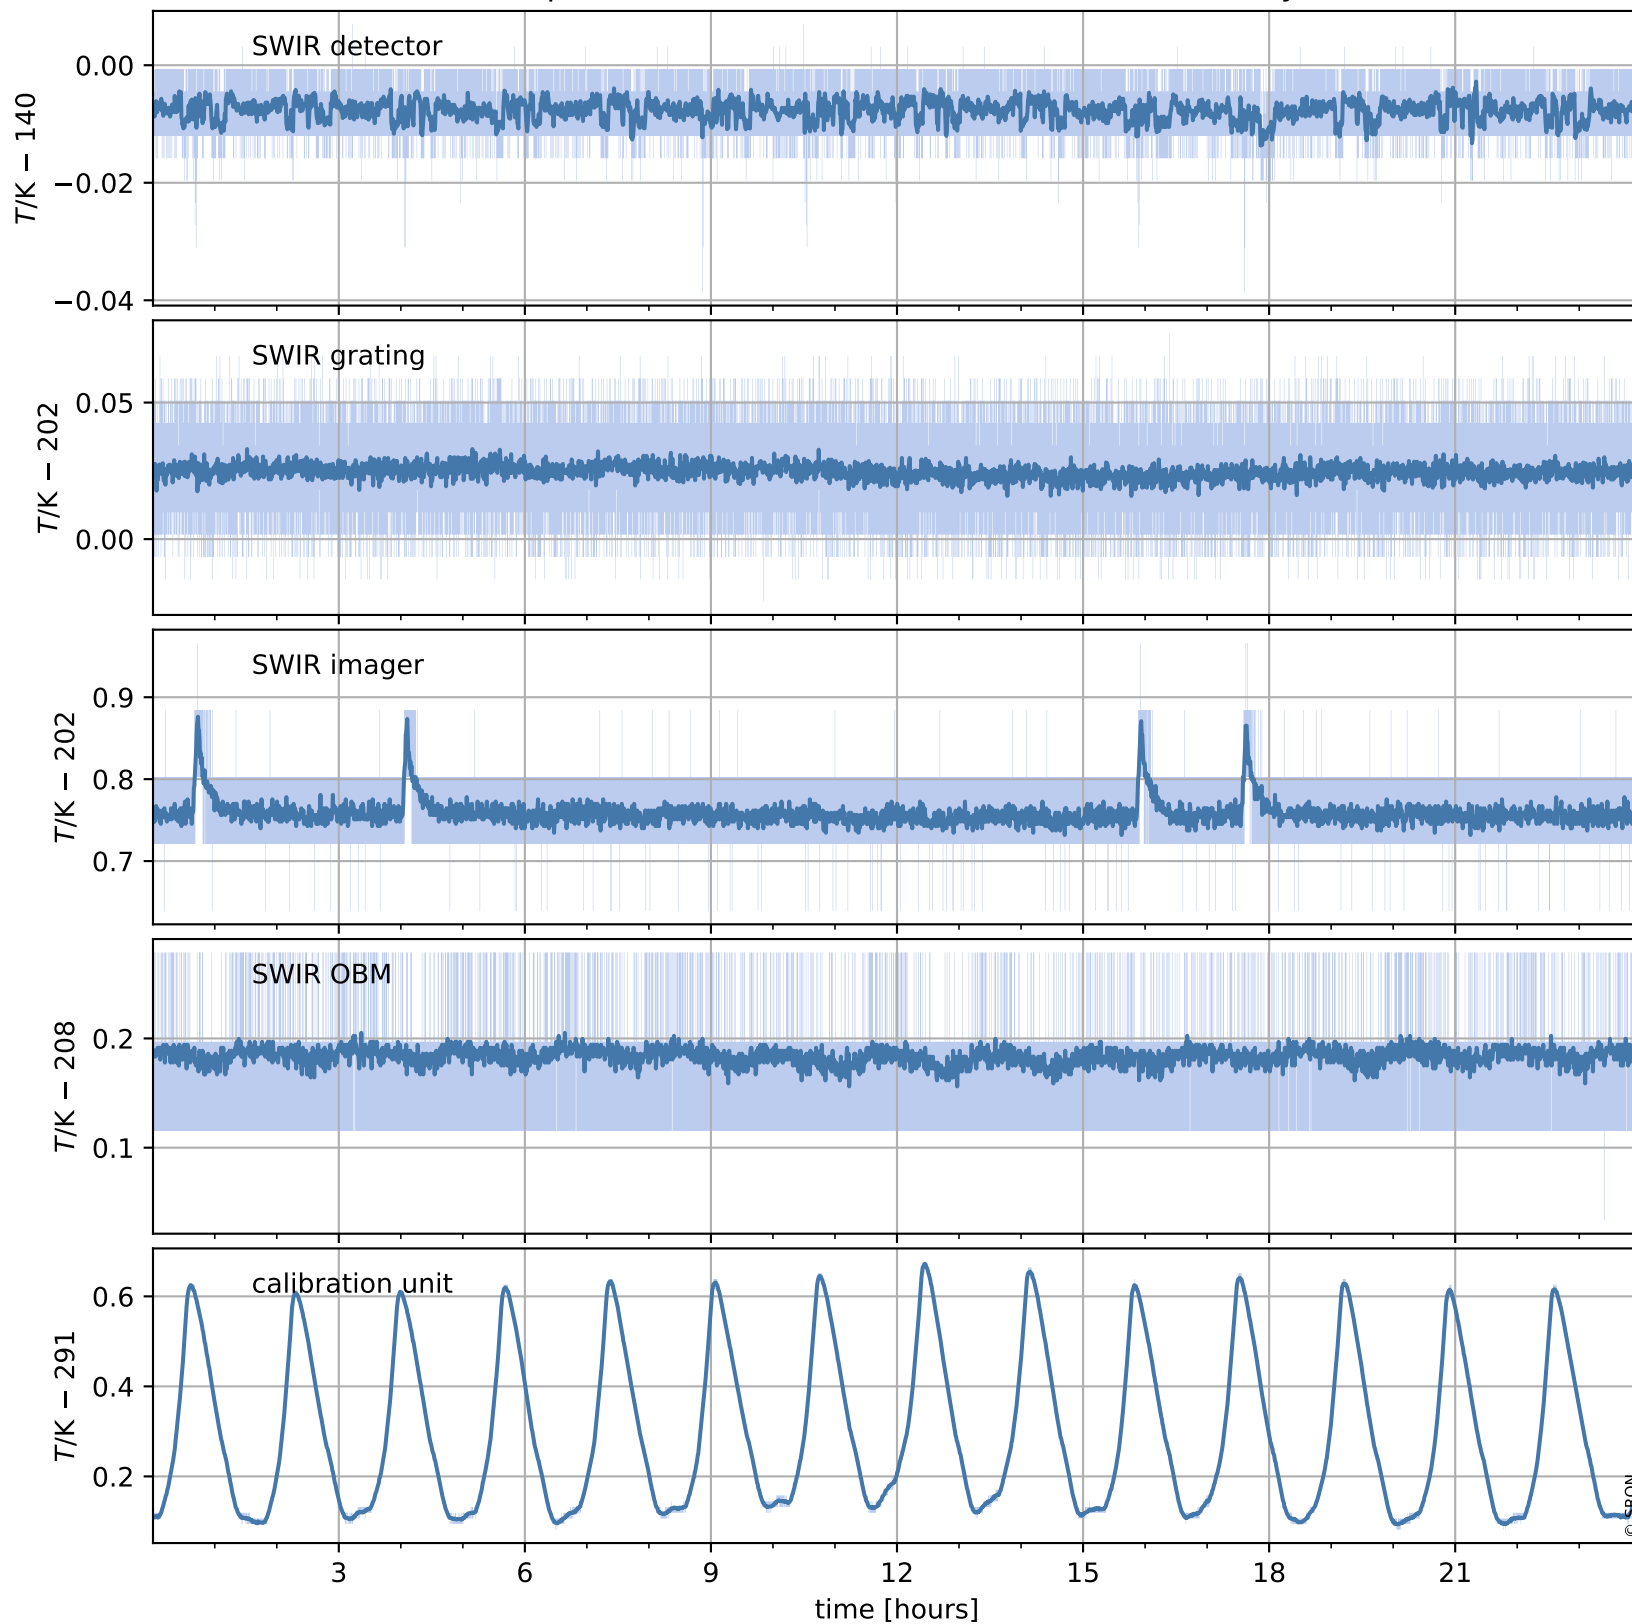

Tropomi SWIR housekeeping data

orbits : [5514, 5527]
coverage : 2018-11-06 / 2018-11-07
created : 2023-08-21T08:37:04

Temperature of sensors relevant for SWIR (one day)

Tropomi SWIR housekeeping data

orbits : [5043, 5527]
coverage : 2018-10-03 / 2018-11-07
created : 2023-08-21T08:37:04

Temperature of sensors relevant for SWIR (last month)

Tropomi SWIR housekeeping data

orbits : [5514, 5527]
coverage : 2018-11-06 / 2018-11-07
created : 2023-08-21T08:37:05

Current and duty cycle of 3 heaters relevant for SWIR (one day)

Tropomi SWIR housekeeping data

orbits : [5043, 5527]
coverage : 2018-10-03 / 2018-11-07
created : 2023-08-21T08:37:05

Current and duty cycle of 3 heaters relevant for SWIR (last month)

Tropomi SWIR housekeeping data