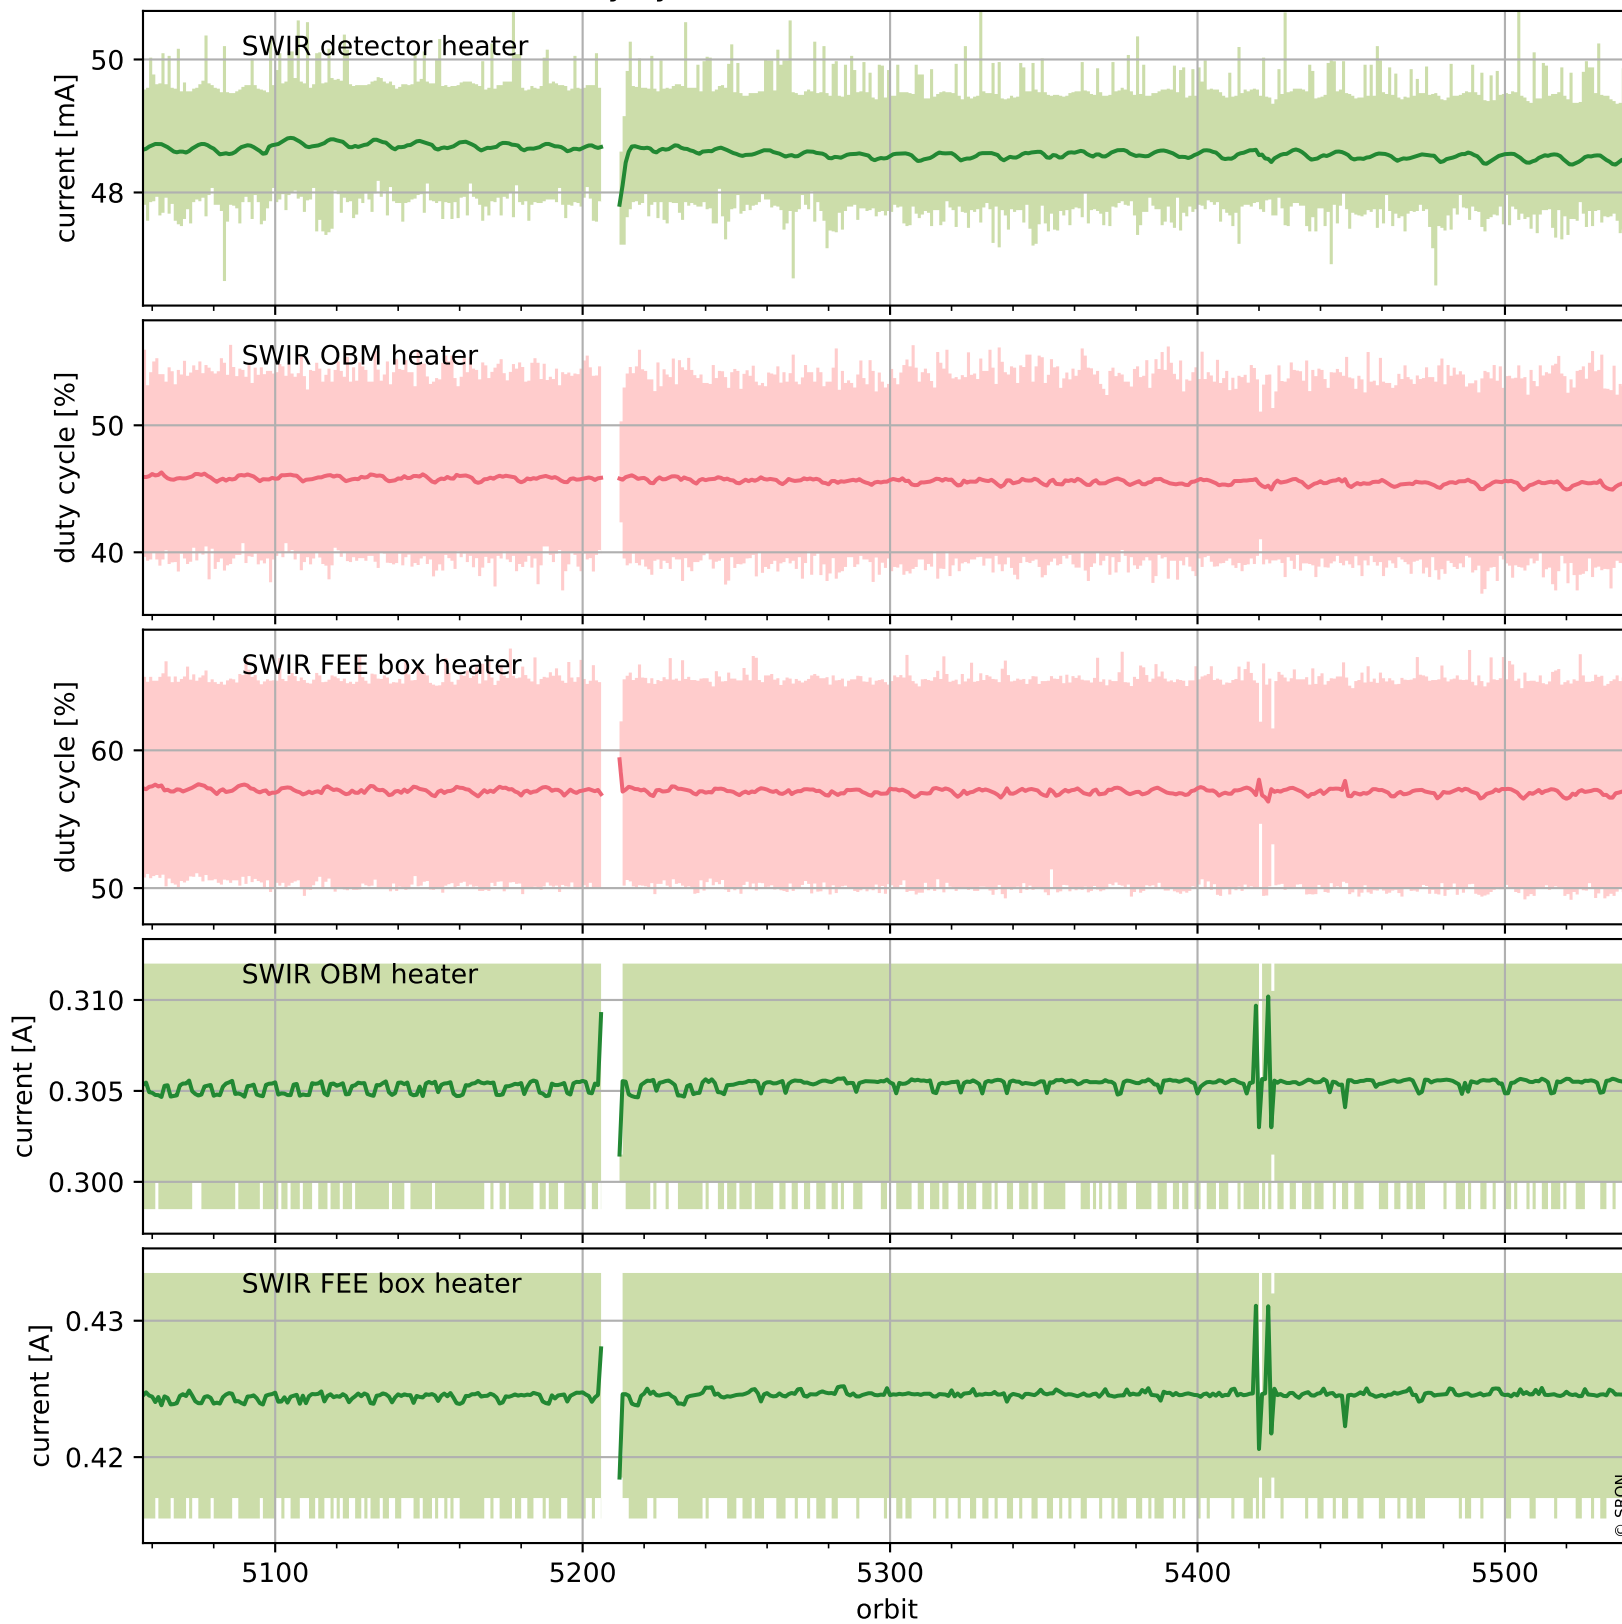

Tropomi SWIR housekeeping data

orbits : [5057, 5541]
coverage : 2018-10-04 / 2018-11-08
created : 2023-08-21T08:37:07

Current and duty cycle of 3 heaters relevant for SWIR (last month)