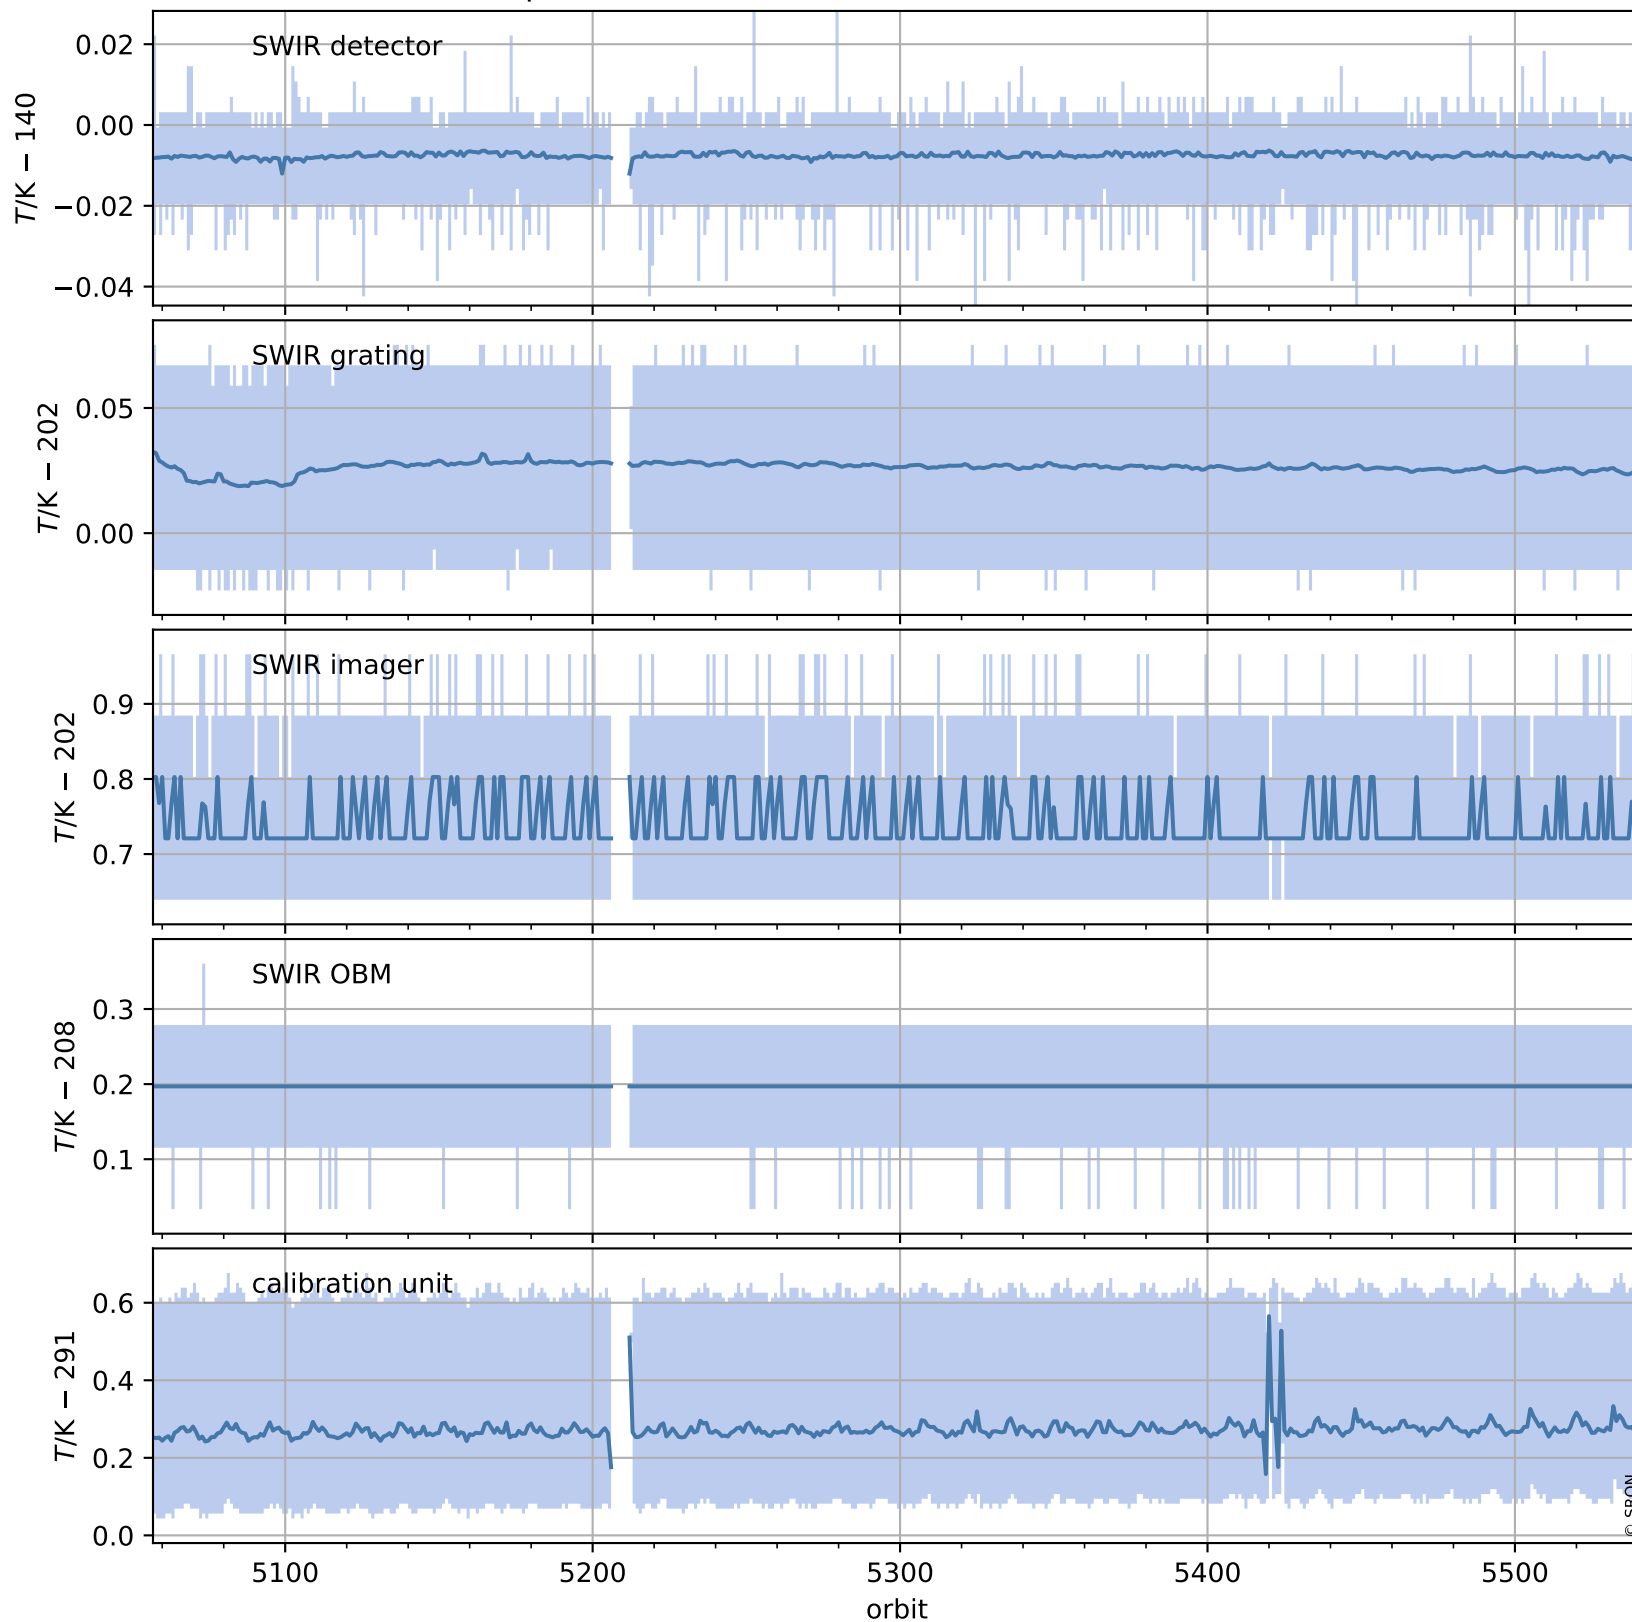

# Tropomi SWIR housekeeping data

orbits : [5528, 5541]  
coverage : 2018-11-07 / 2018-11-08  
created : 2023-08-21T08:37:06

## Temperature of sensors relevant for SWIR (one day)

# Tropomi SWIR housekeeping data

orbits : [5057, 5541]  
coverage : 2018-10-04 / 2018-11-08  
created : 2023-08-21T08:37:06

## Temperature of sensors relevant for SWIR (last month)