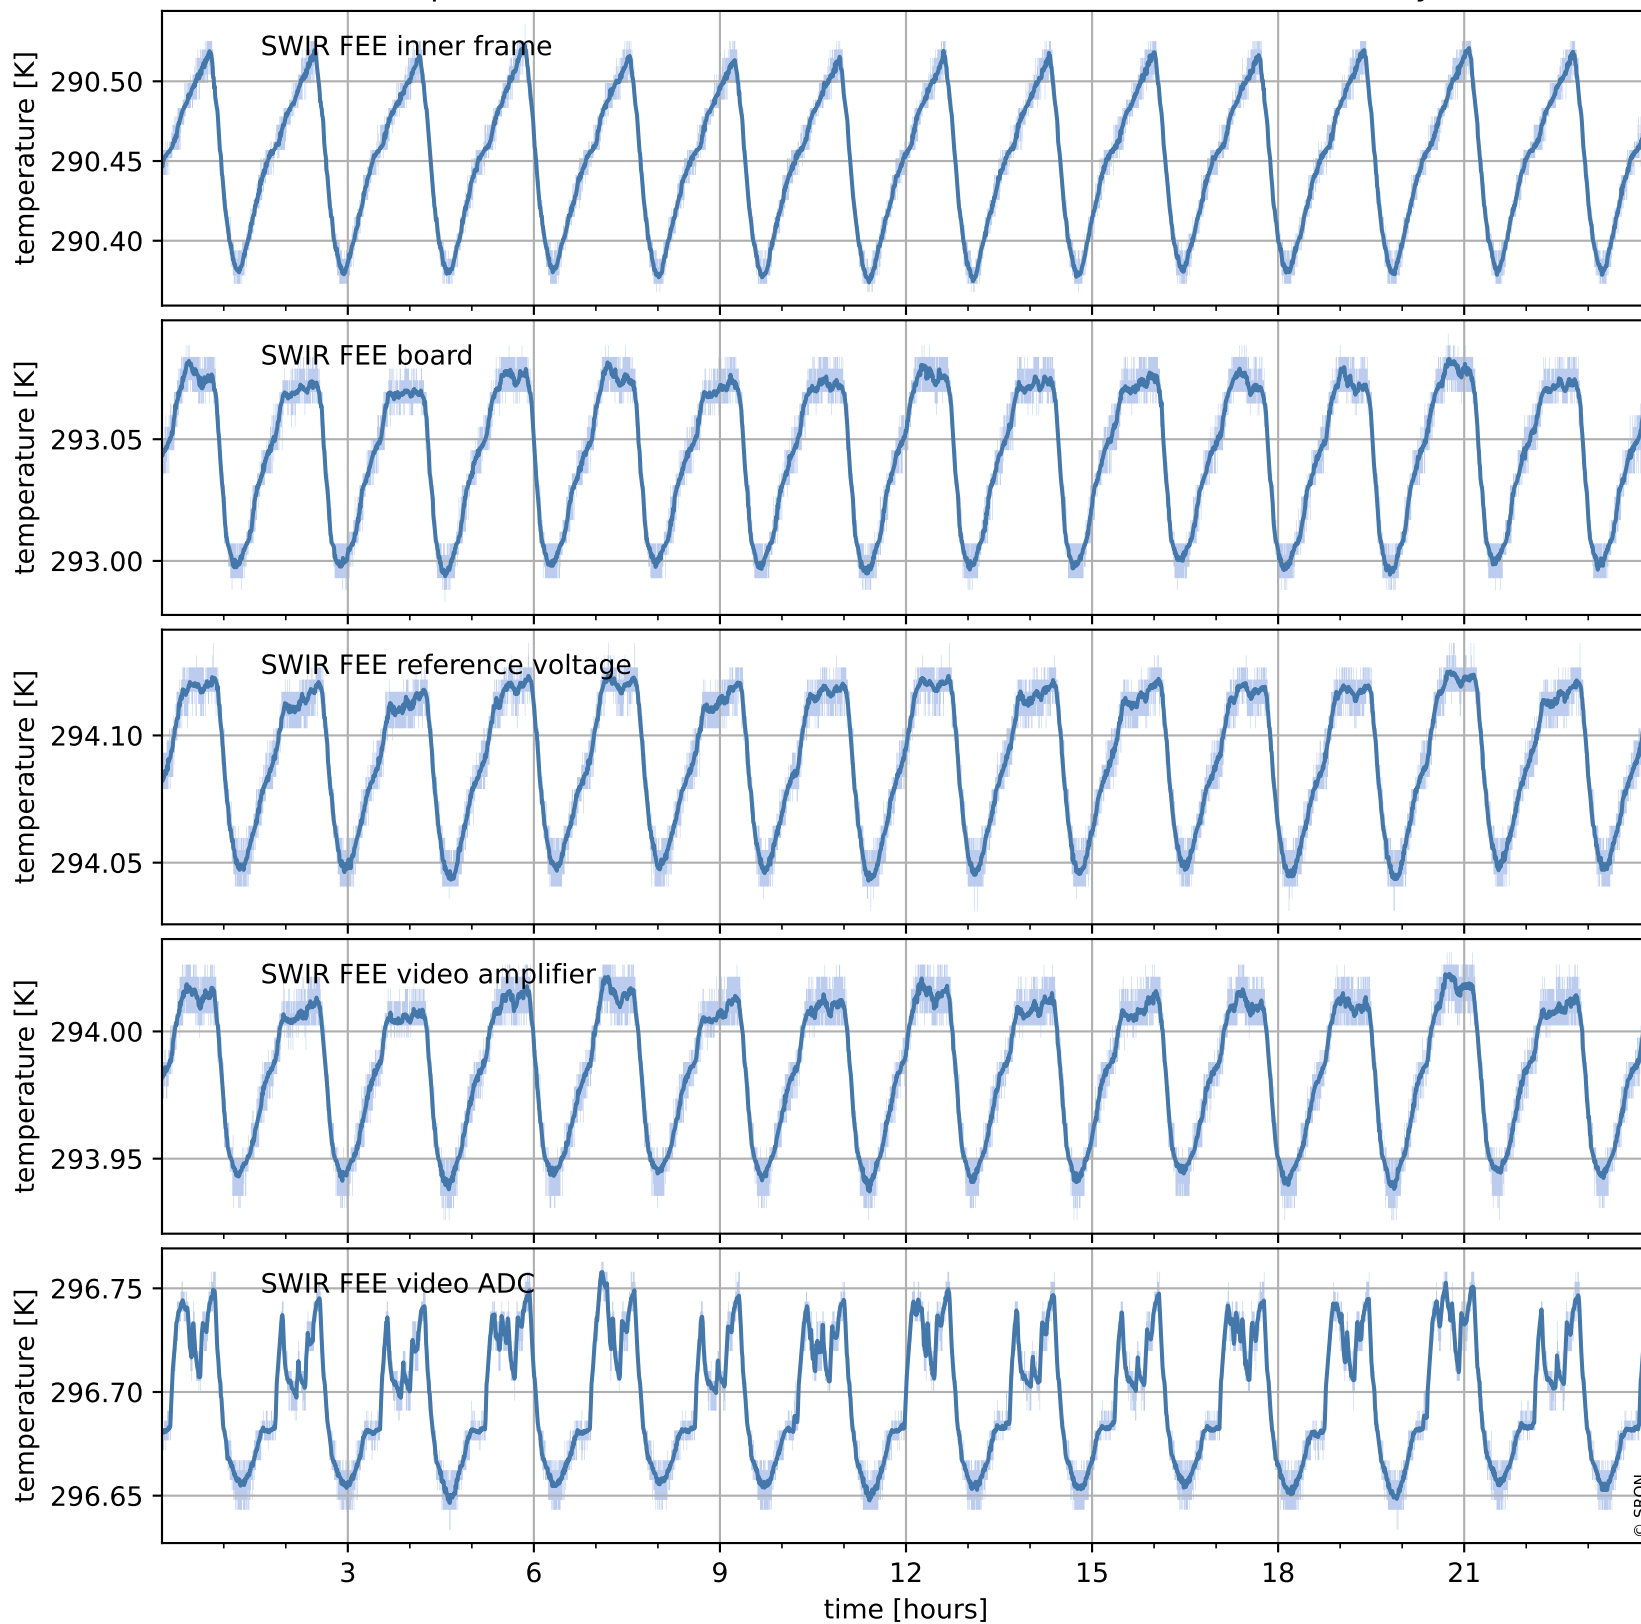

Tropomi SWIR housekeeping data

orbits : [5528, 5541]
coverage : 2018-11-07 / 2018-11-08
created : 2023-08-21T08:37:08

Temperature of sensors at the SWIR front-end electronics (one day)