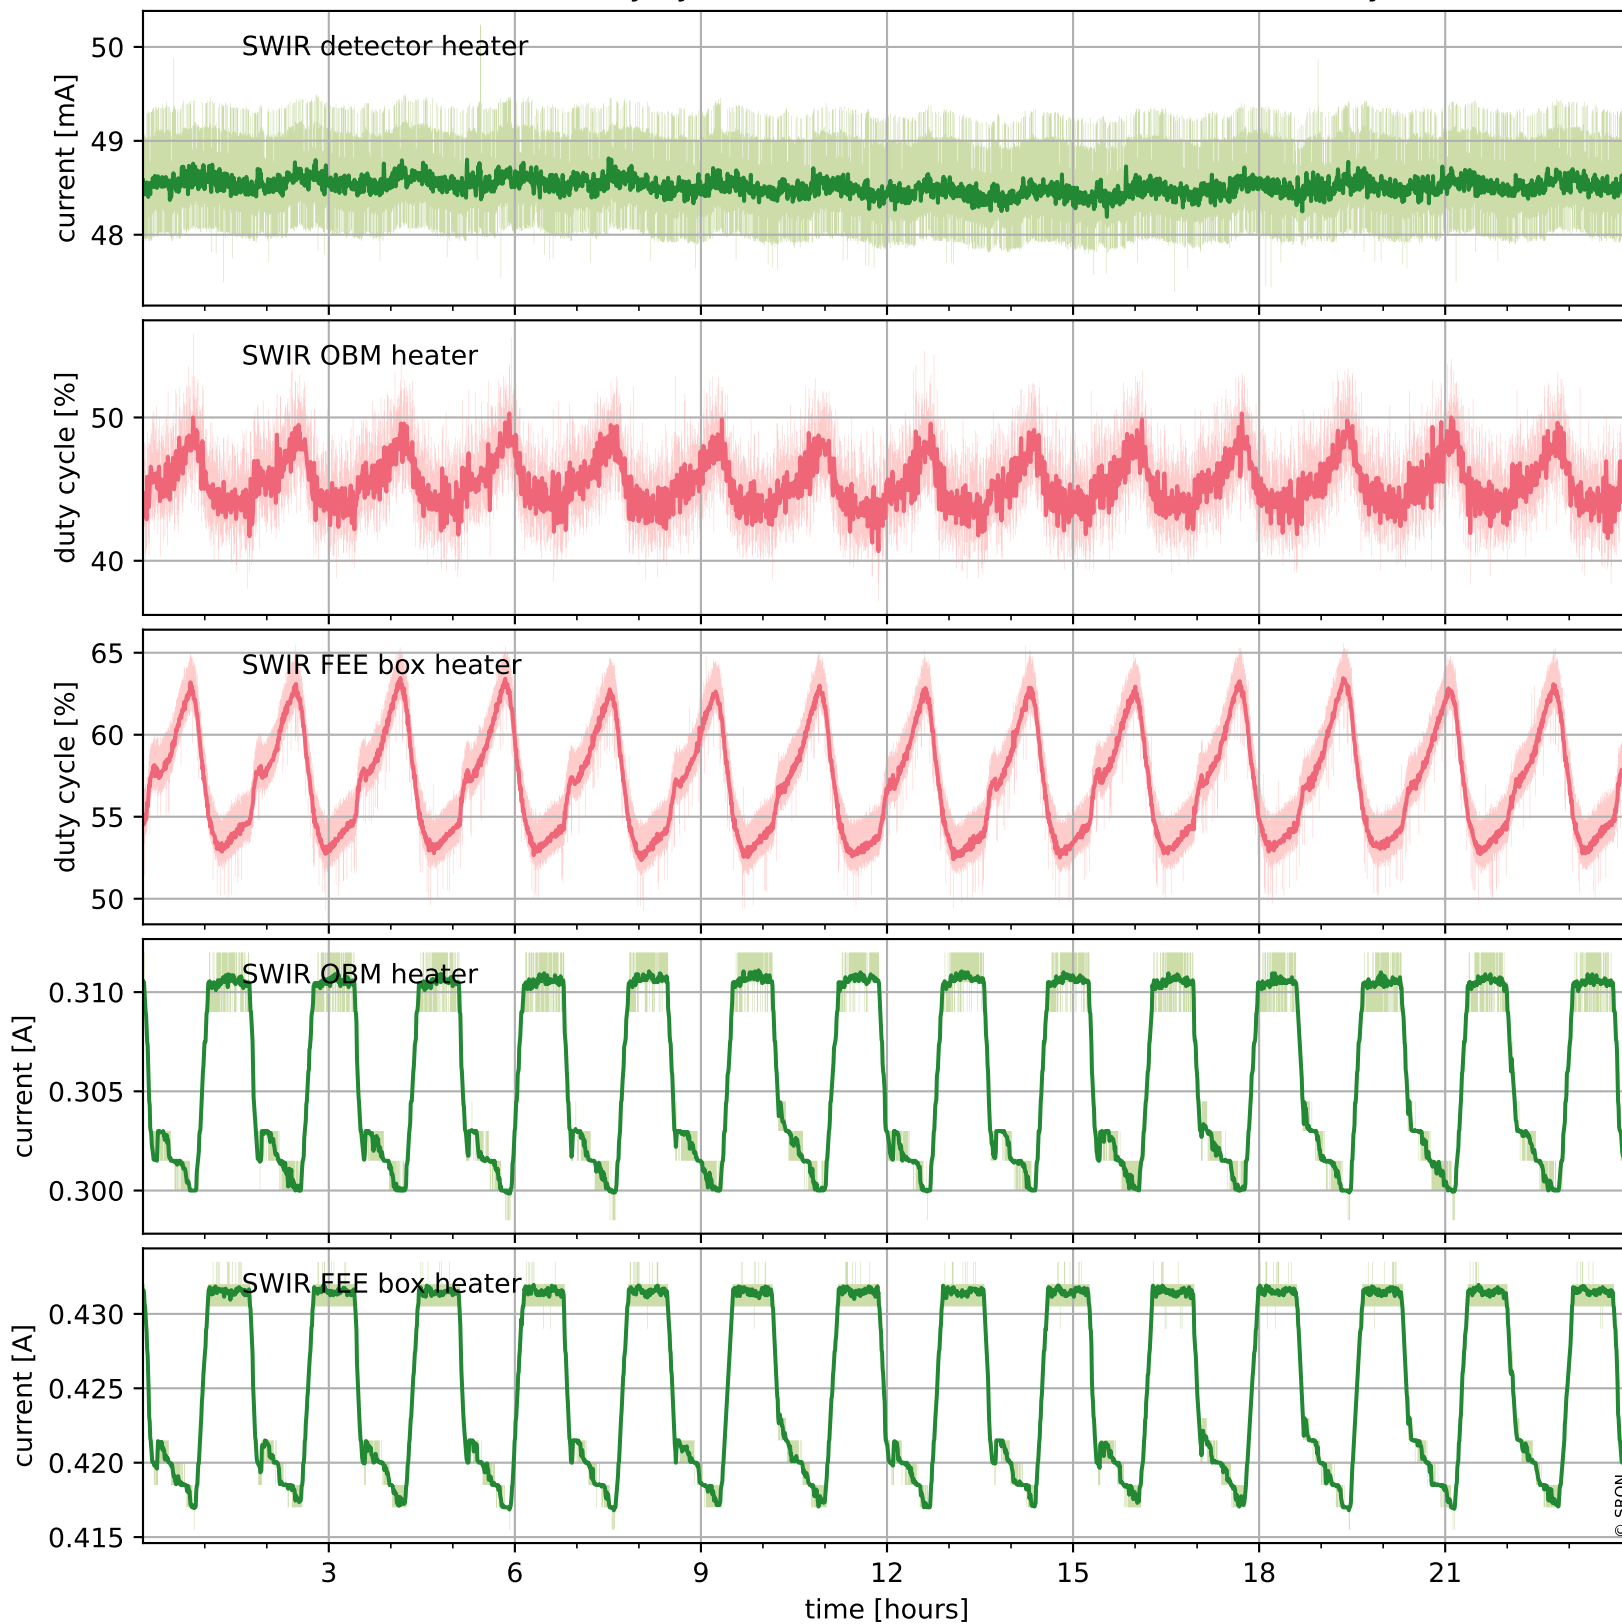

Tropomi SWIR housekeeping data

orbits : [5528, 5541]
coverage : 2018-11-07 / 2018-11-08
created : 2023-08-21T08:37:07

Current and duty cycle of 3 heaters relevant for SWIR (one day)