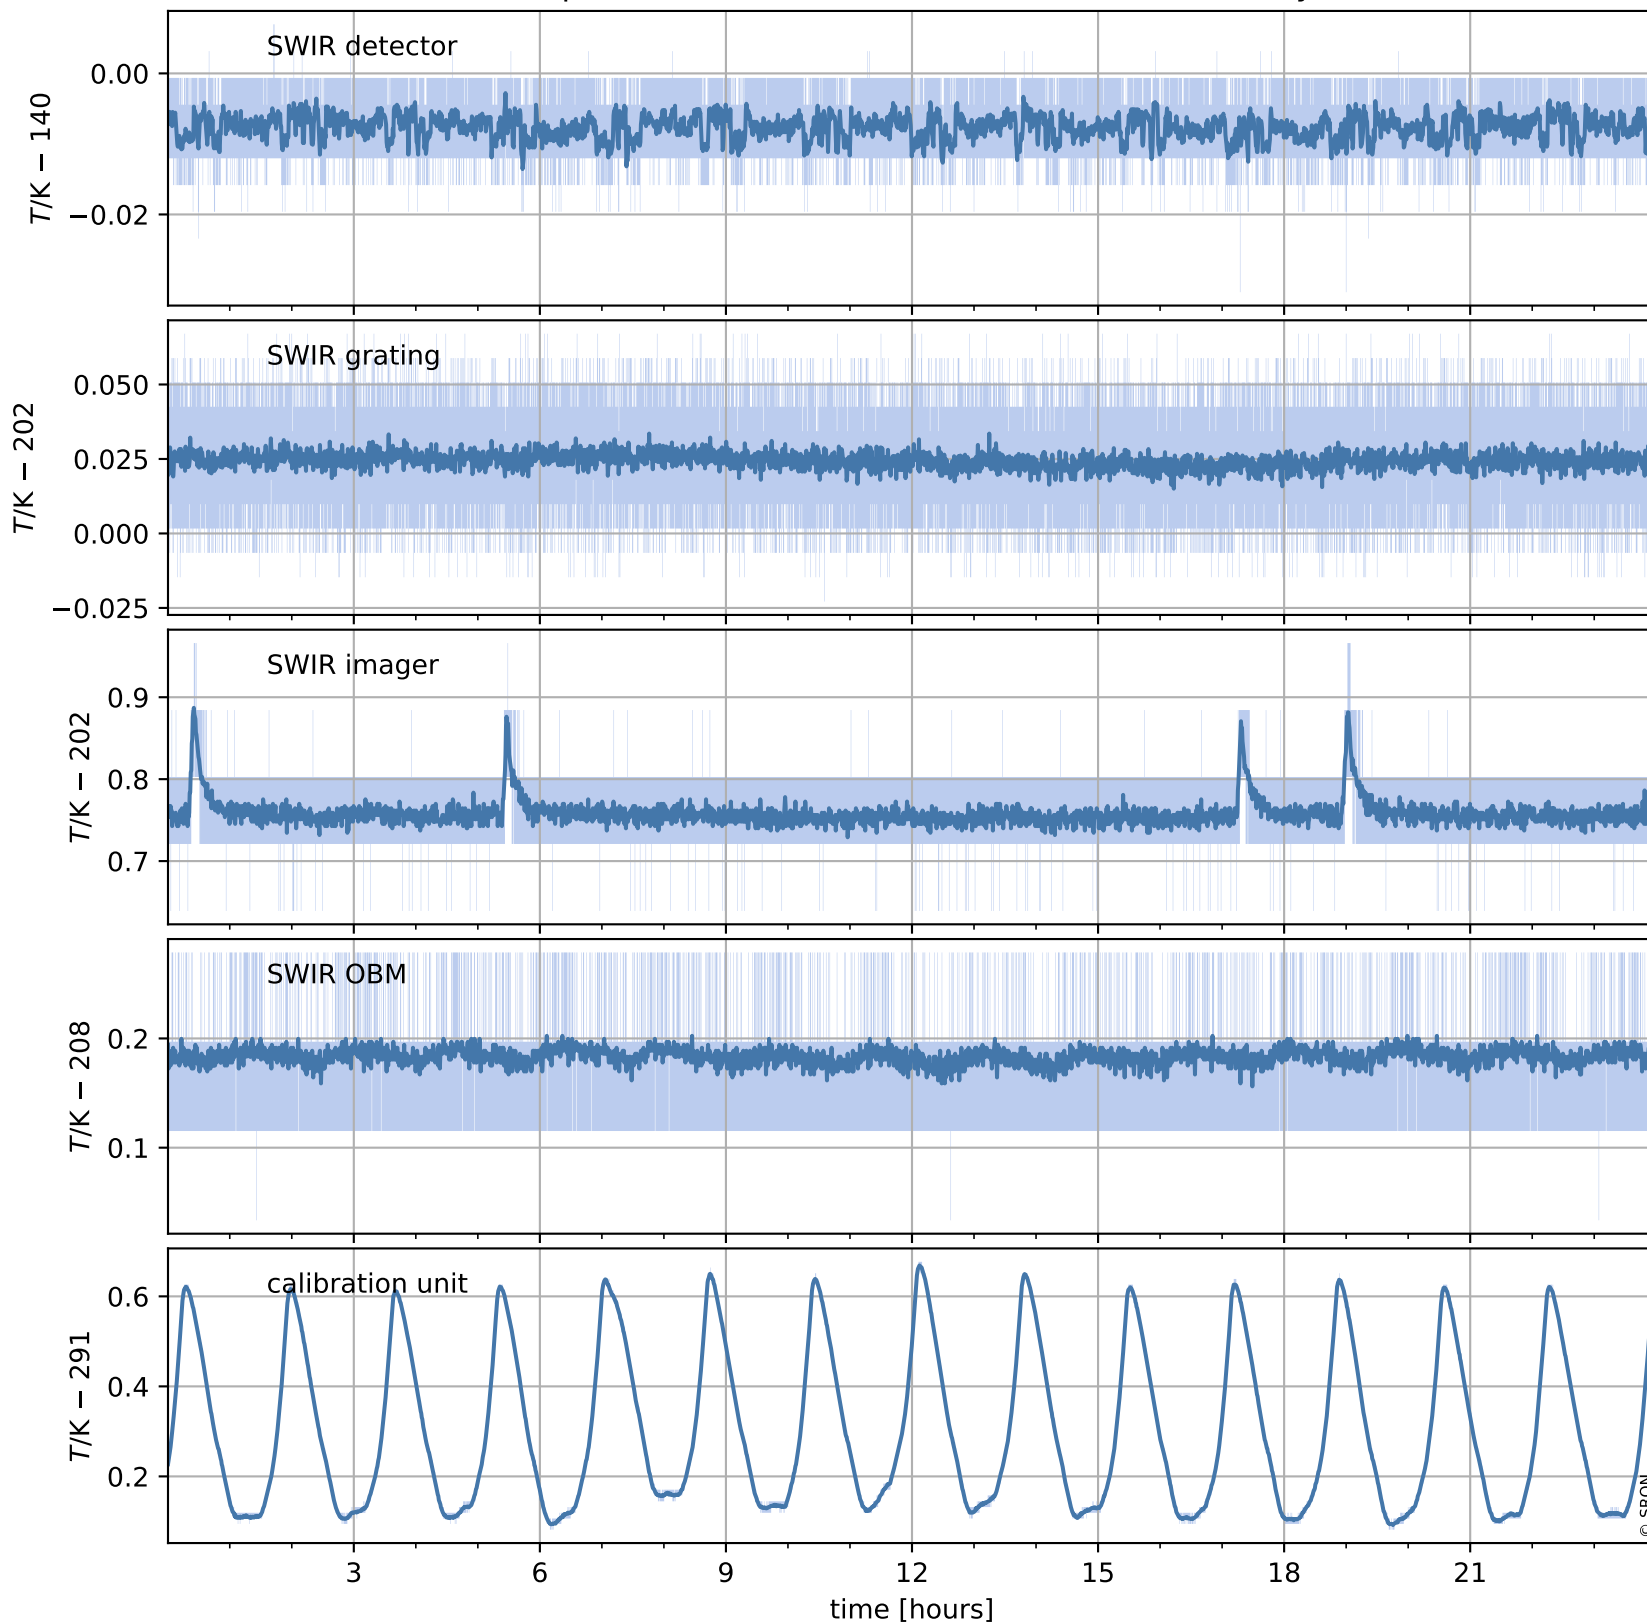

# Tropomi SWIR housekeeping data

orbits : [5528, 5541]  
coverage : 2018-11-07 / 2018-11-08  
created : 2023-08-21T08:37:06

## Temperature of sensors relevant for SWIR (one day)

## Temperature of sensors relevant for SWIR (last month)