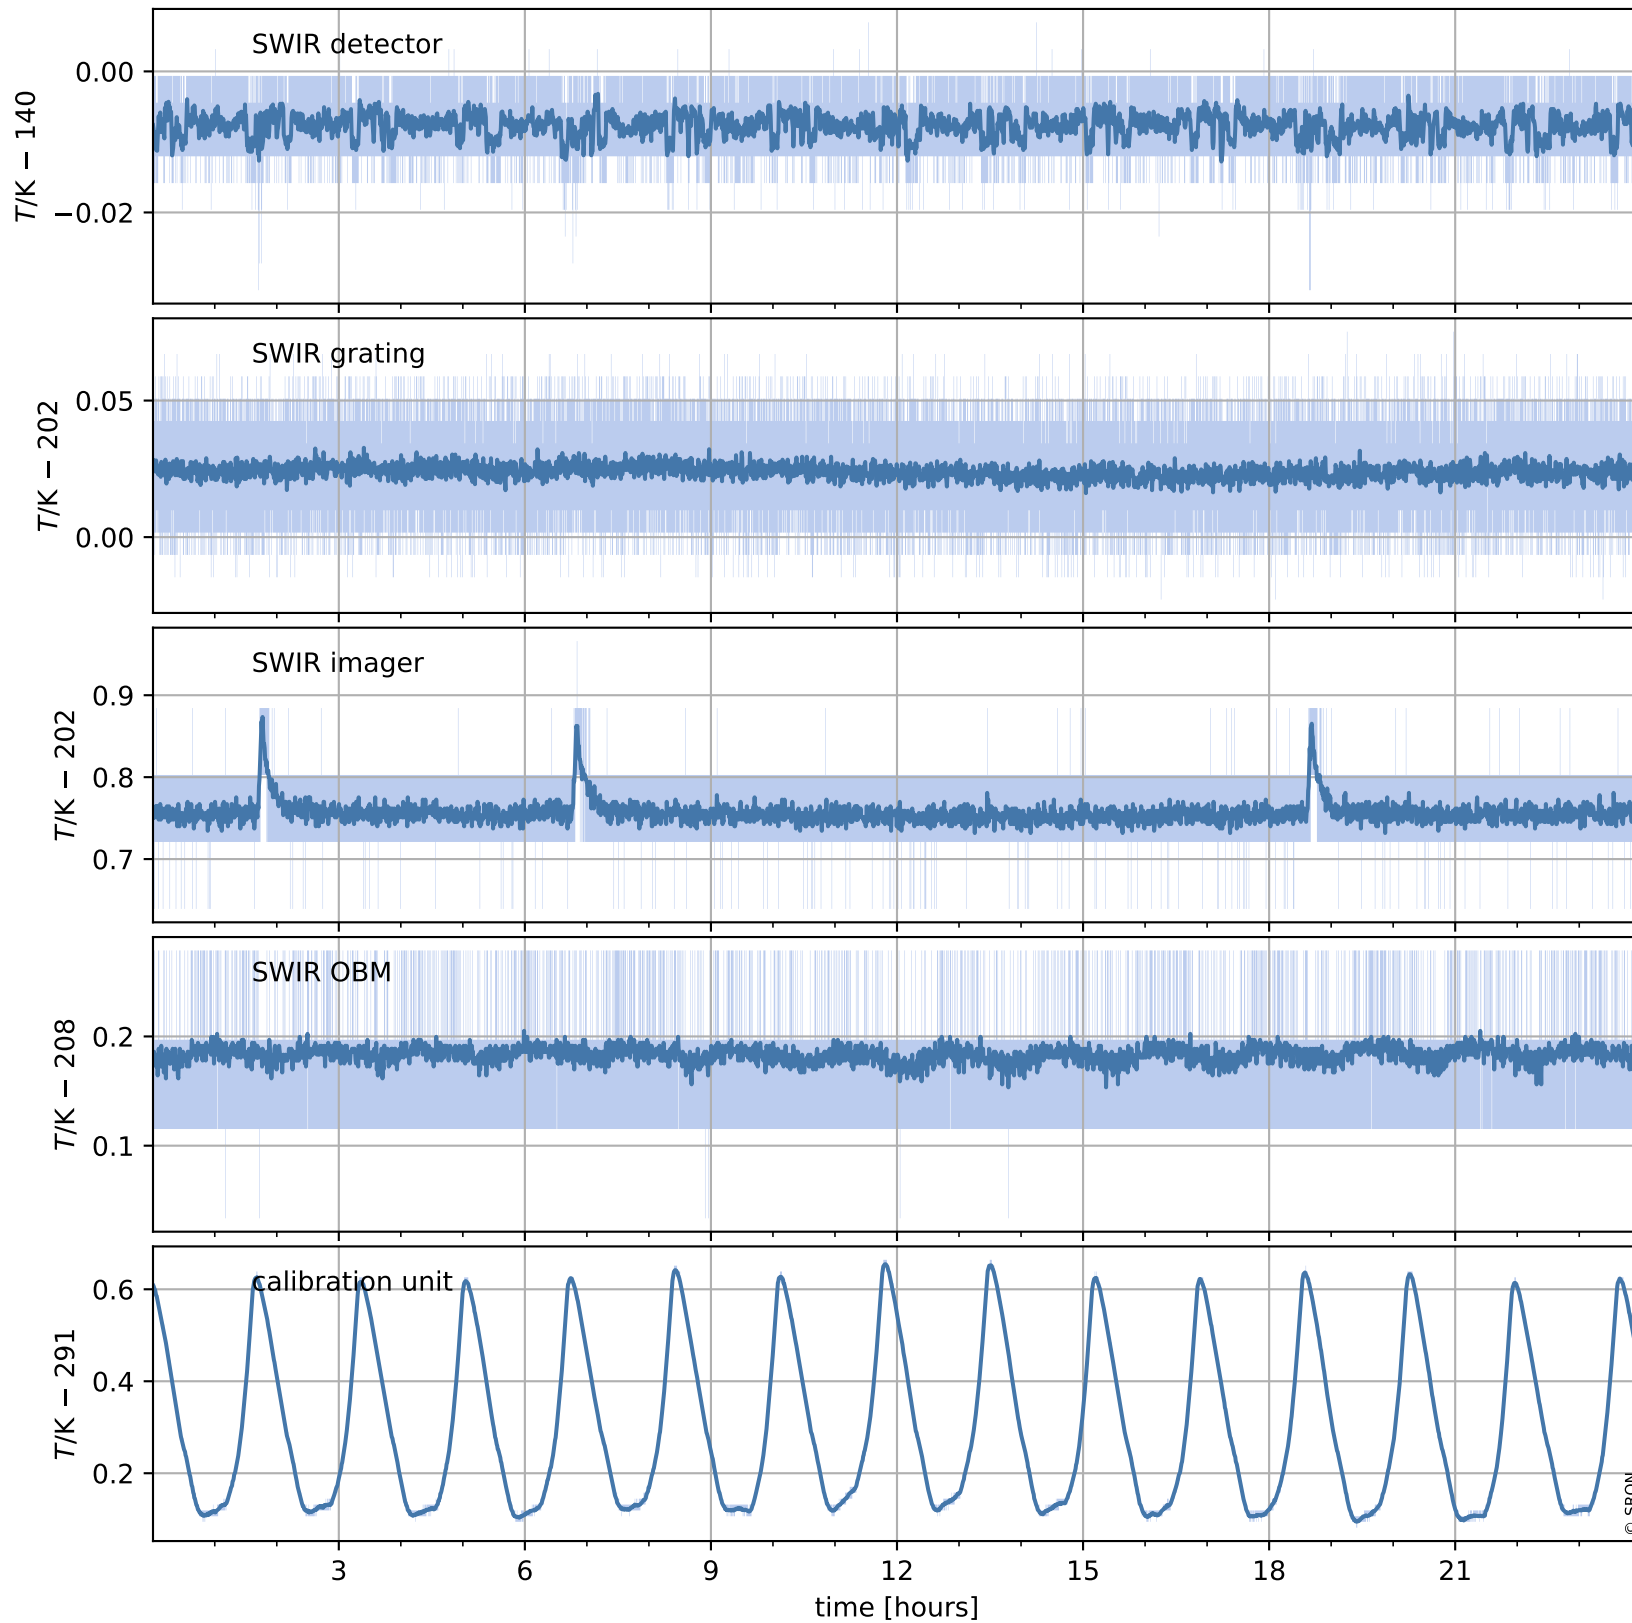

Tropomi SWIR housekeeping data

orbits : [5542, 5556]
coverage : 2018-11-08 / 2018-11-09
created : 2023-08-21T08:37:09

Temperature of sensors relevant for SWIR (one day)

Tropomi SWIR housekeeping data

orbits : [5072, 5556]
coverage : 2018-10-05 / 2018-11-09
created : 2023-08-21T08:37:09

Temperature of sensors relevant for SWIR (last month)

Tropomi SWIR housekeeping data

orbits : [5542, 5556]
coverage : 2018-11-08 / 2018-11-09
created : 2023-08-21T08:37:09

Current and duty cycle of 3 heaters relevant for SWIR (one day)

Tropomi SWIR housekeeping data

orbits : [5072, 5556]
coverage : 2018-10-05 / 2018-11-09
created : 2023-08-21T08:37:10

Current and duty cycle of 3 heaters relevant for SWIR (last month)

Tropomi SWIR housekeeping data