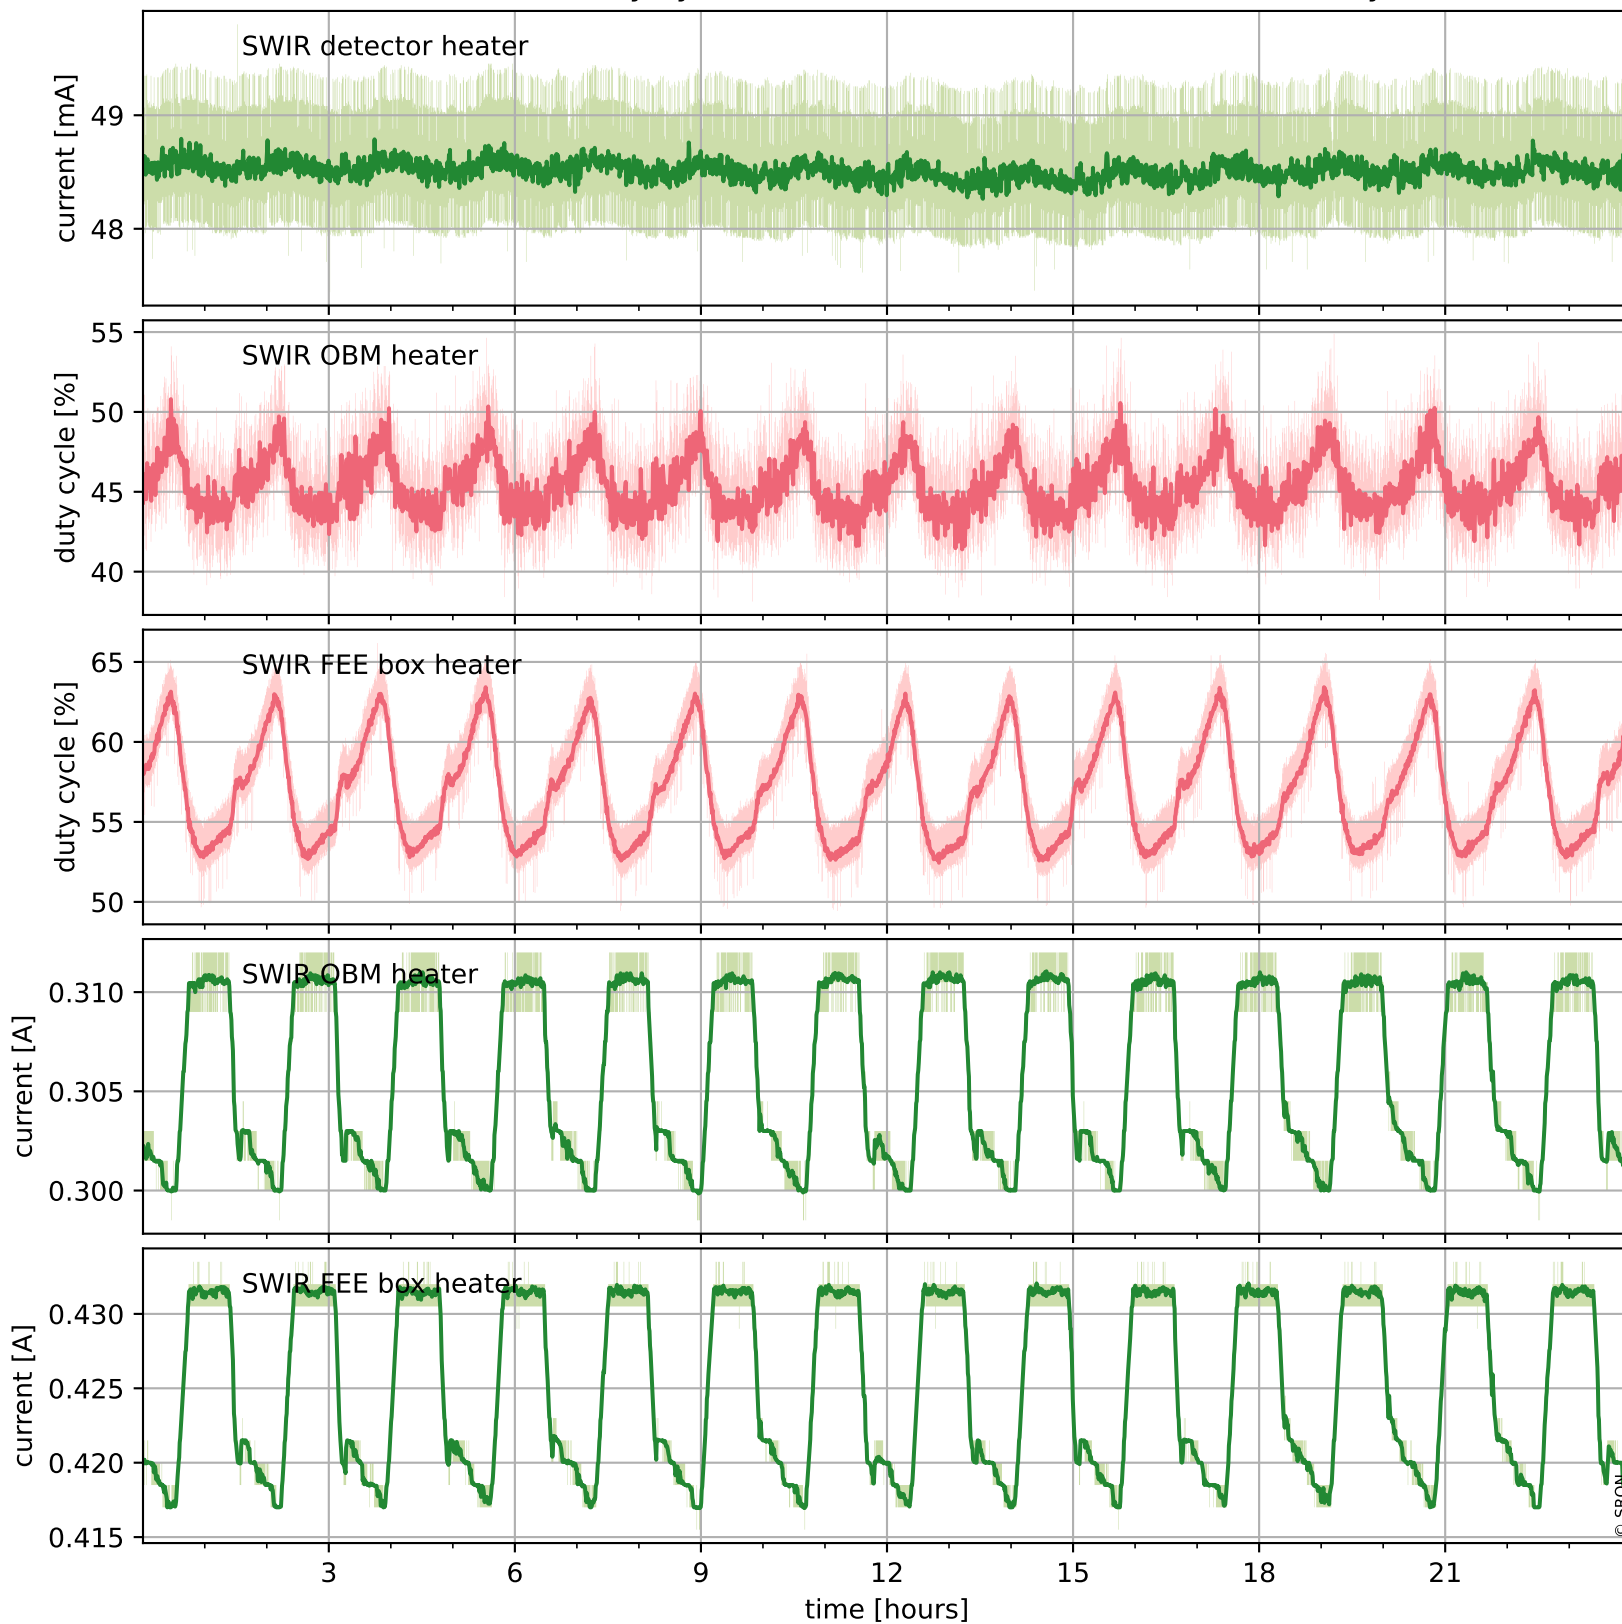

Tropomi SWIR housekeeping data

orbits : [5542, 5556]
coverage : 2018-11-08 / 2018-11-09
created : 2023-08-21T08:37:09

Temperature of sensors relevant for SWIR (one day)

Tropomi SWIR housekeeping data

orbits : [5072, 5556]
coverage : 2018-10-05 / 2018-11-09
created : 2023-08-21T08:37:09

Temperature of sensors relevant for SWIR (last month)

Tropomi SWIR housekeeping data

orbits : [5542, 5556]
coverage : 2018-11-08 / 2018-11-09
created : 2023-08-21T08:37:09

Current and duty cycle of 3 heaters relevant for SWIR (one day)

Tropomi SWIR housekeeping data

orbits : [5072, 5556]
coverage : 2018-10-05 / 2018-11-09
created : 2023-08-21T08:37:10

Current and duty cycle of 3 heaters relevant for SWIR (last month)

Tropomi SWIR housekeeping data