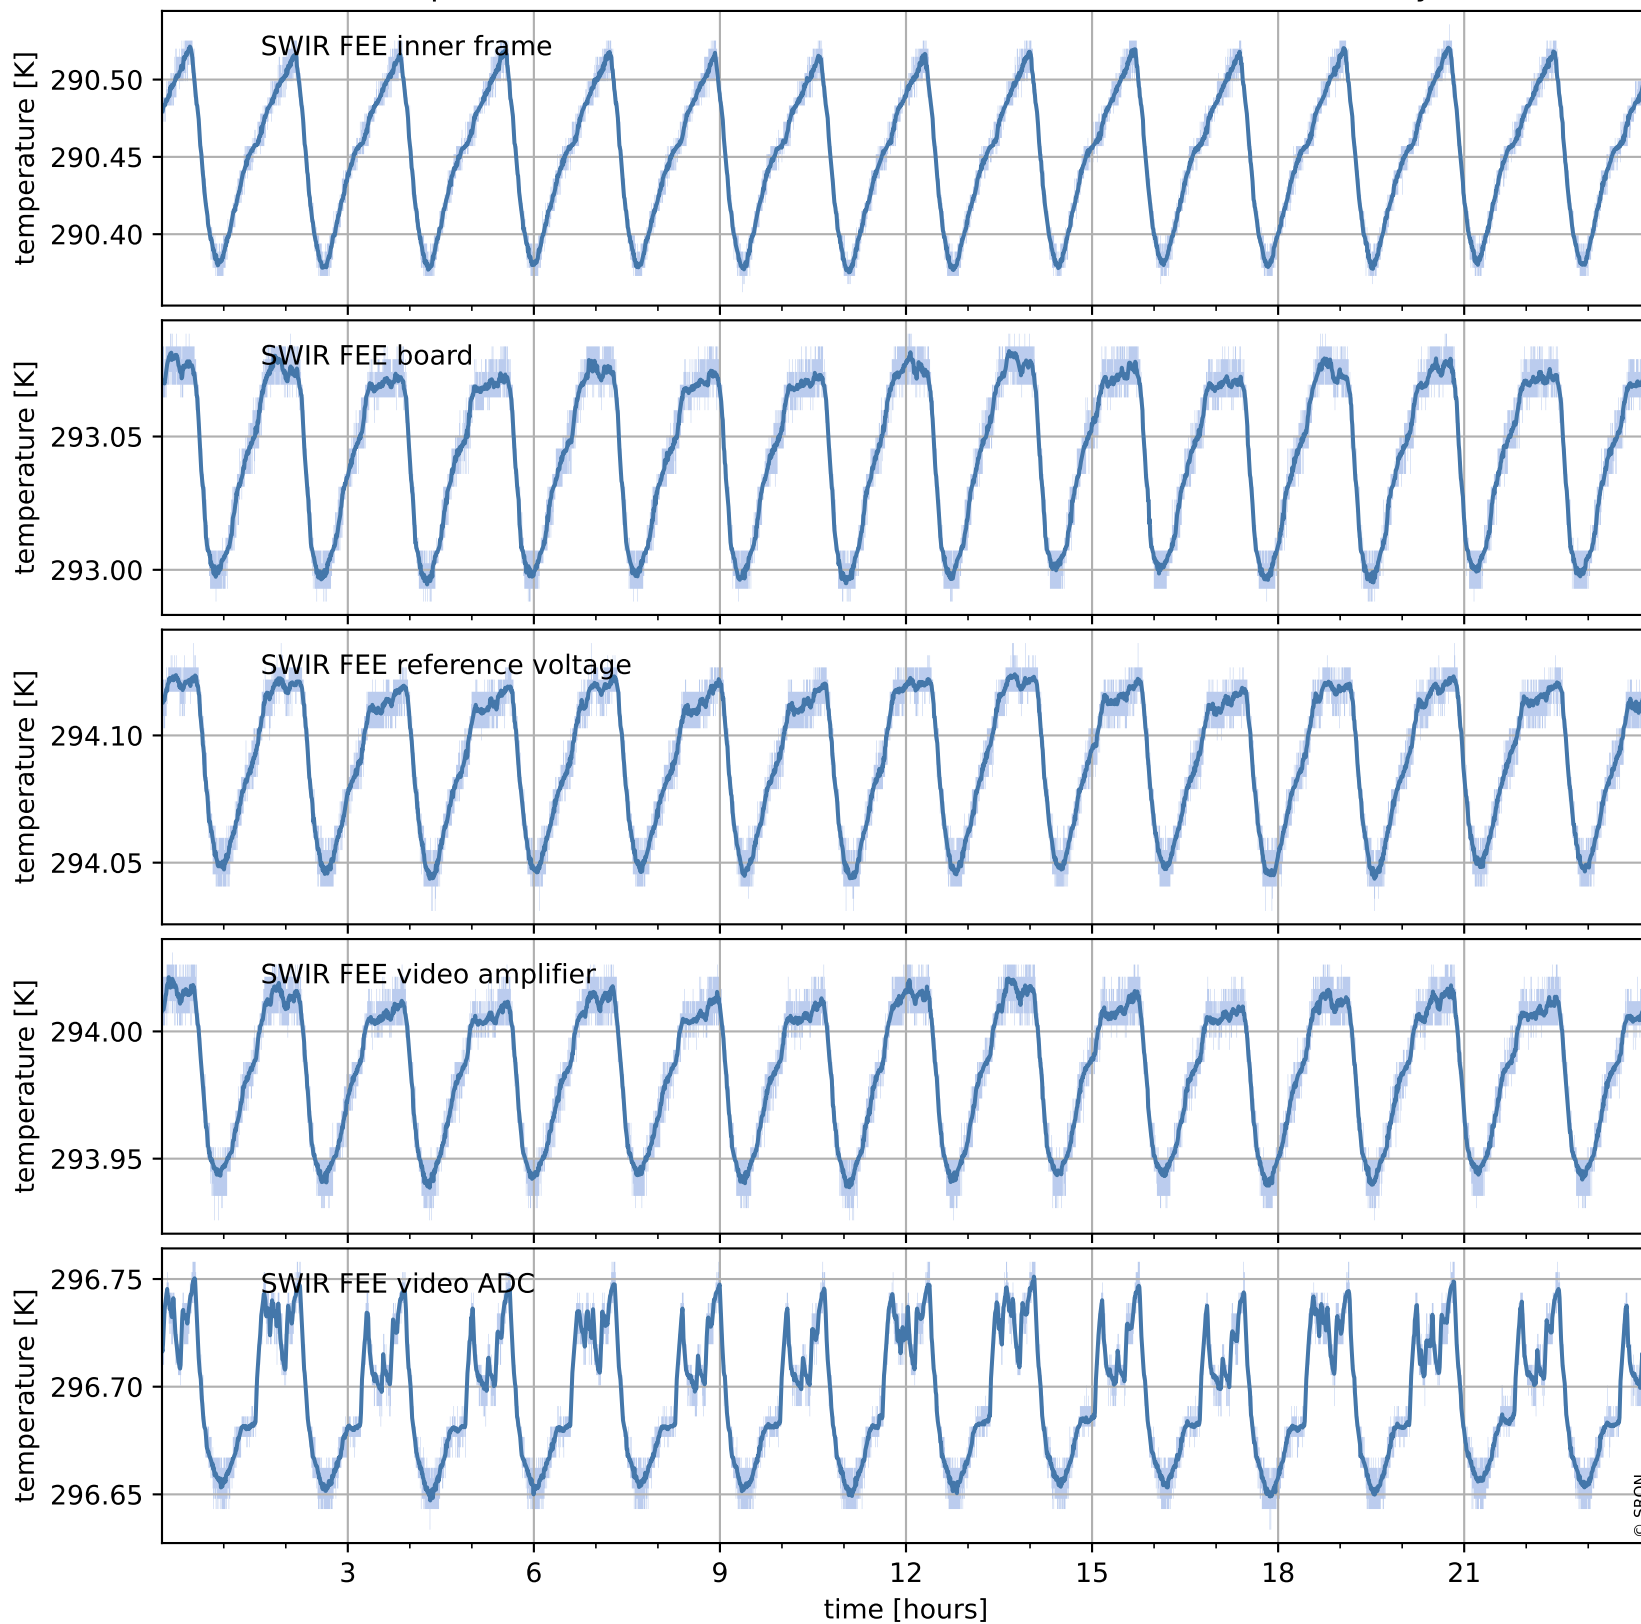

Tropomi SWIR housekeeping data

orbits : [5542, 5556]
coverage : 2018-11-08 / 2018-11-09
created : 2023-08-21T08:37:09

Temperature of sensors relevant for SWIR (one day)

Tropomi SWIR housekeeping data

orbits : [5072, 5556]
coverage : 2018-10-05 / 2018-11-09
created : 2023-08-21T08:37:09

Temperature of sensors relevant for SWIR (last month)

Tropomi SWIR housekeeping data

orbits : [5542, 5556]
coverage : 2018-11-08 / 2018-11-09
created : 2023-08-21T08:37:09

Current and duty cycle of 3 heaters relevant for SWIR (one day)

Tropomi SWIR housekeeping data

orbits : [5072, 5556]
coverage : 2018-10-05 / 2018-11-09
created : 2023-08-21T08:37:10

Current and duty cycle of 3 heaters relevant for SWIR (last month)

Tropomi SWIR housekeeping data

orbits : [5542, 5556]
coverage : 2018-11-08 / 2018-11-09
created : 2023-08-21T08:37:10

Temperature of sensors at the SWIR front-end electronics (one day)

Tropomi SWIR housekeeping data

orbits : [5072, 5556]
coverage : 2018-10-05 / 2018-11-09
created : 2023-08-21T08:37:10