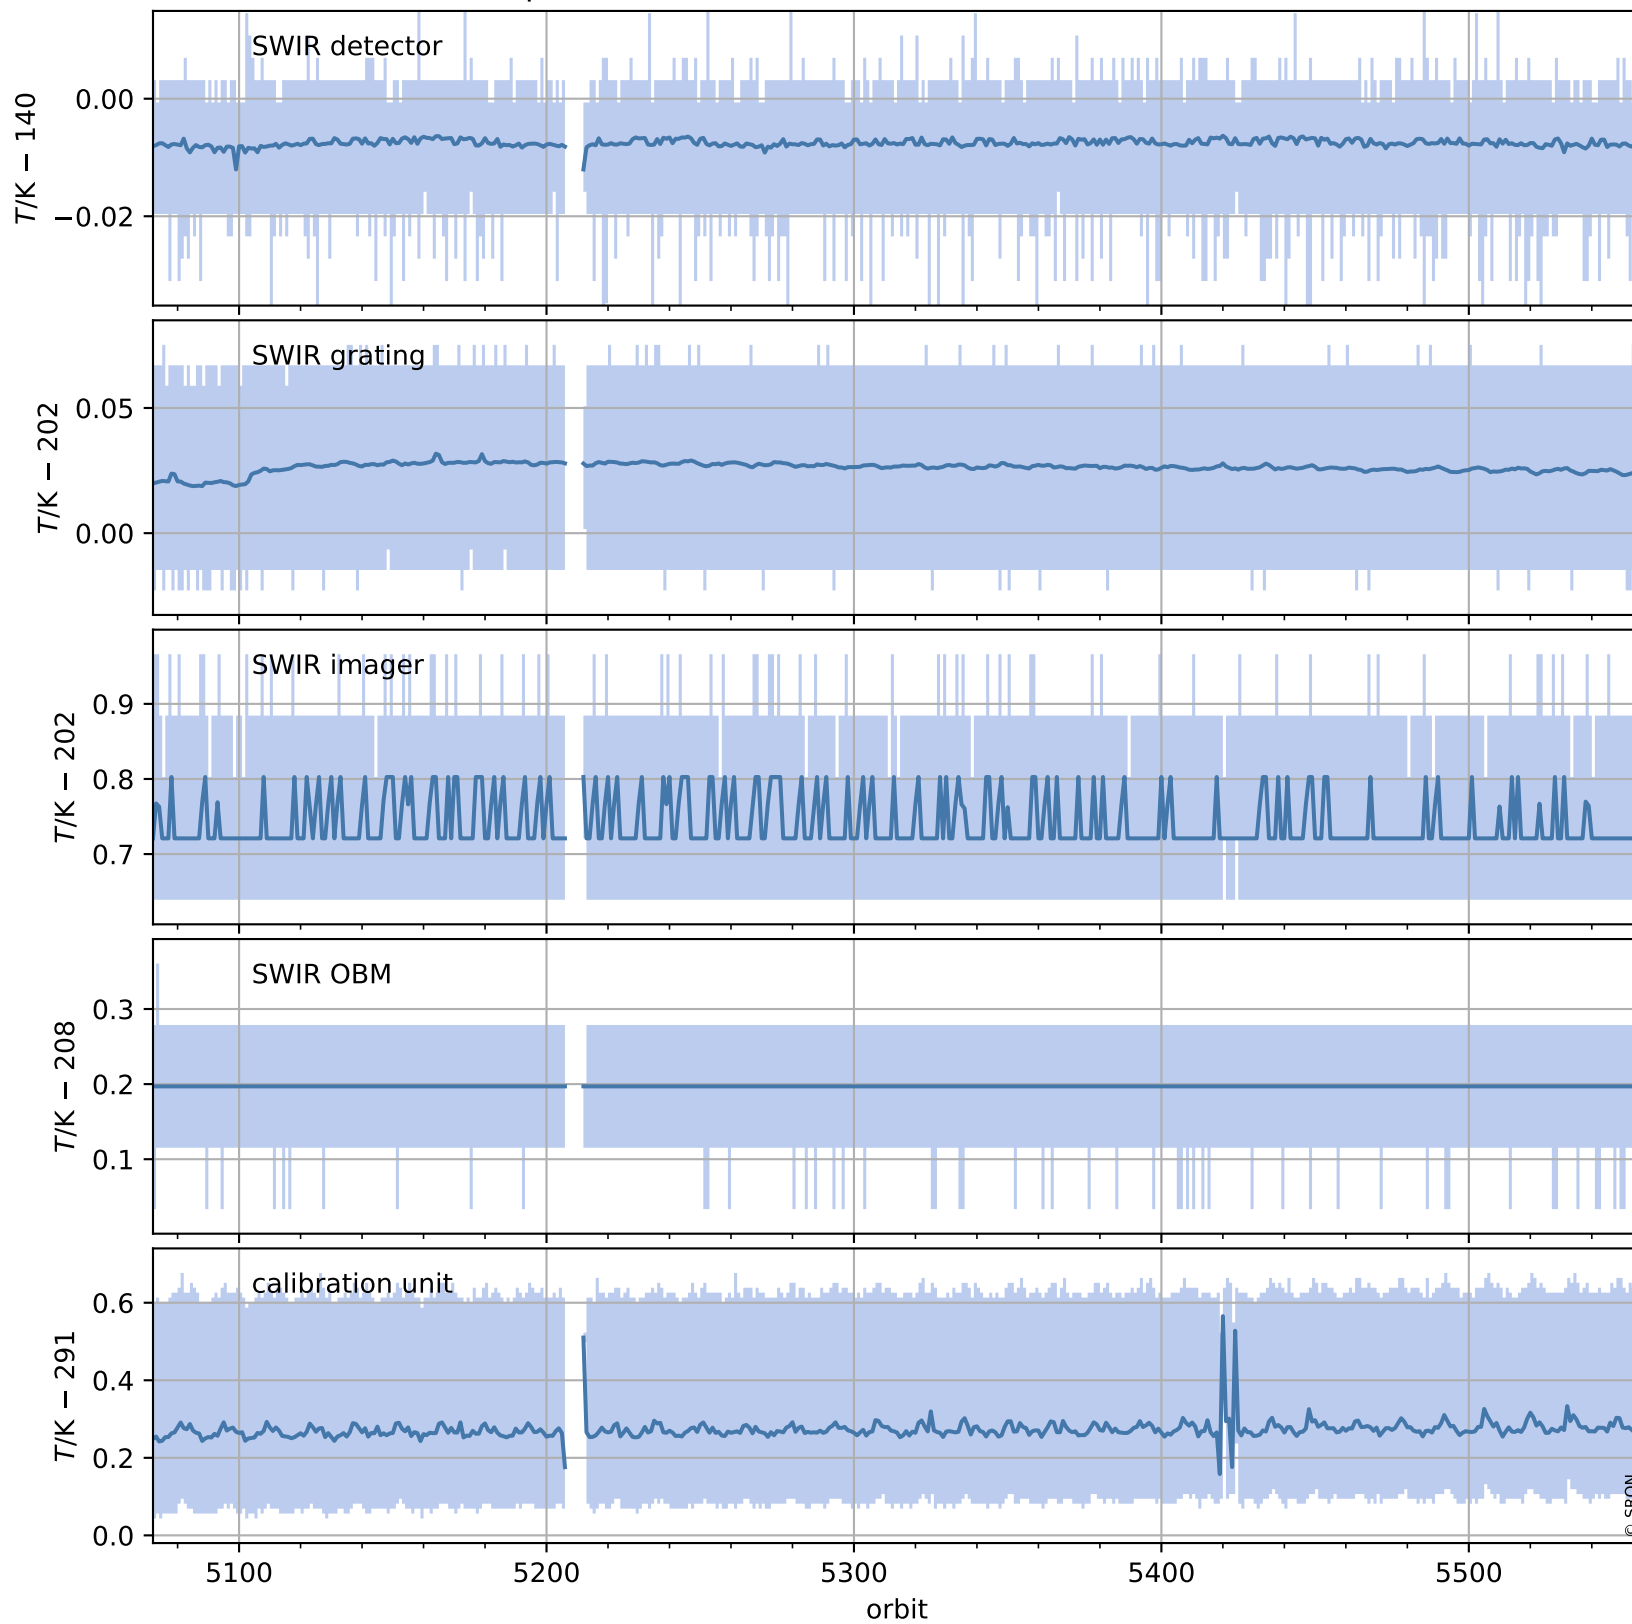

Tropomi SWIR housekeeping data

orbits : [5542, 5556]
coverage : 2018-11-08 / 2018-11-09
created : 2023-08-21T08:37:09

Temperature of sensors relevant for SWIR (one day)

Tropomi SWIR housekeeping data

orbits : [5072, 5556]
coverage : 2018-10-05 / 2018-11-09
created : 2023-08-21T08:37:09

Temperature of sensors relevant for SWIR (last month)

Tropomi SWIR housekeeping data

orbits : [5542, 5556]
coverage : 2018-11-08 / 2018-11-09
created : 2023-08-21T08:37:09

Current and duty cycle of 3 heaters relevant for SWIR (one day)

Tropomi SWIR housekeeping data

orbits : [5072, 5556]
coverage : 2018-10-05 / 2018-11-09
created : 2023-08-21T08:37:10

Current and duty cycle of 3 heaters relevant for SWIR (last month)

Tropomi SWIR housekeeping data

orbits : [5542, 5556]
coverage : 2018-11-08 / 2018-11-09
created : 2023-08-21T08:37:10

Temperature of sensors at the SWIR front-end electronics (one day)

Tropomi SWIR housekeeping data

orbits : [5072, 5556]
coverage : 2018-10-05 / 2018-11-09
created : 2023-08-21T08:37:10