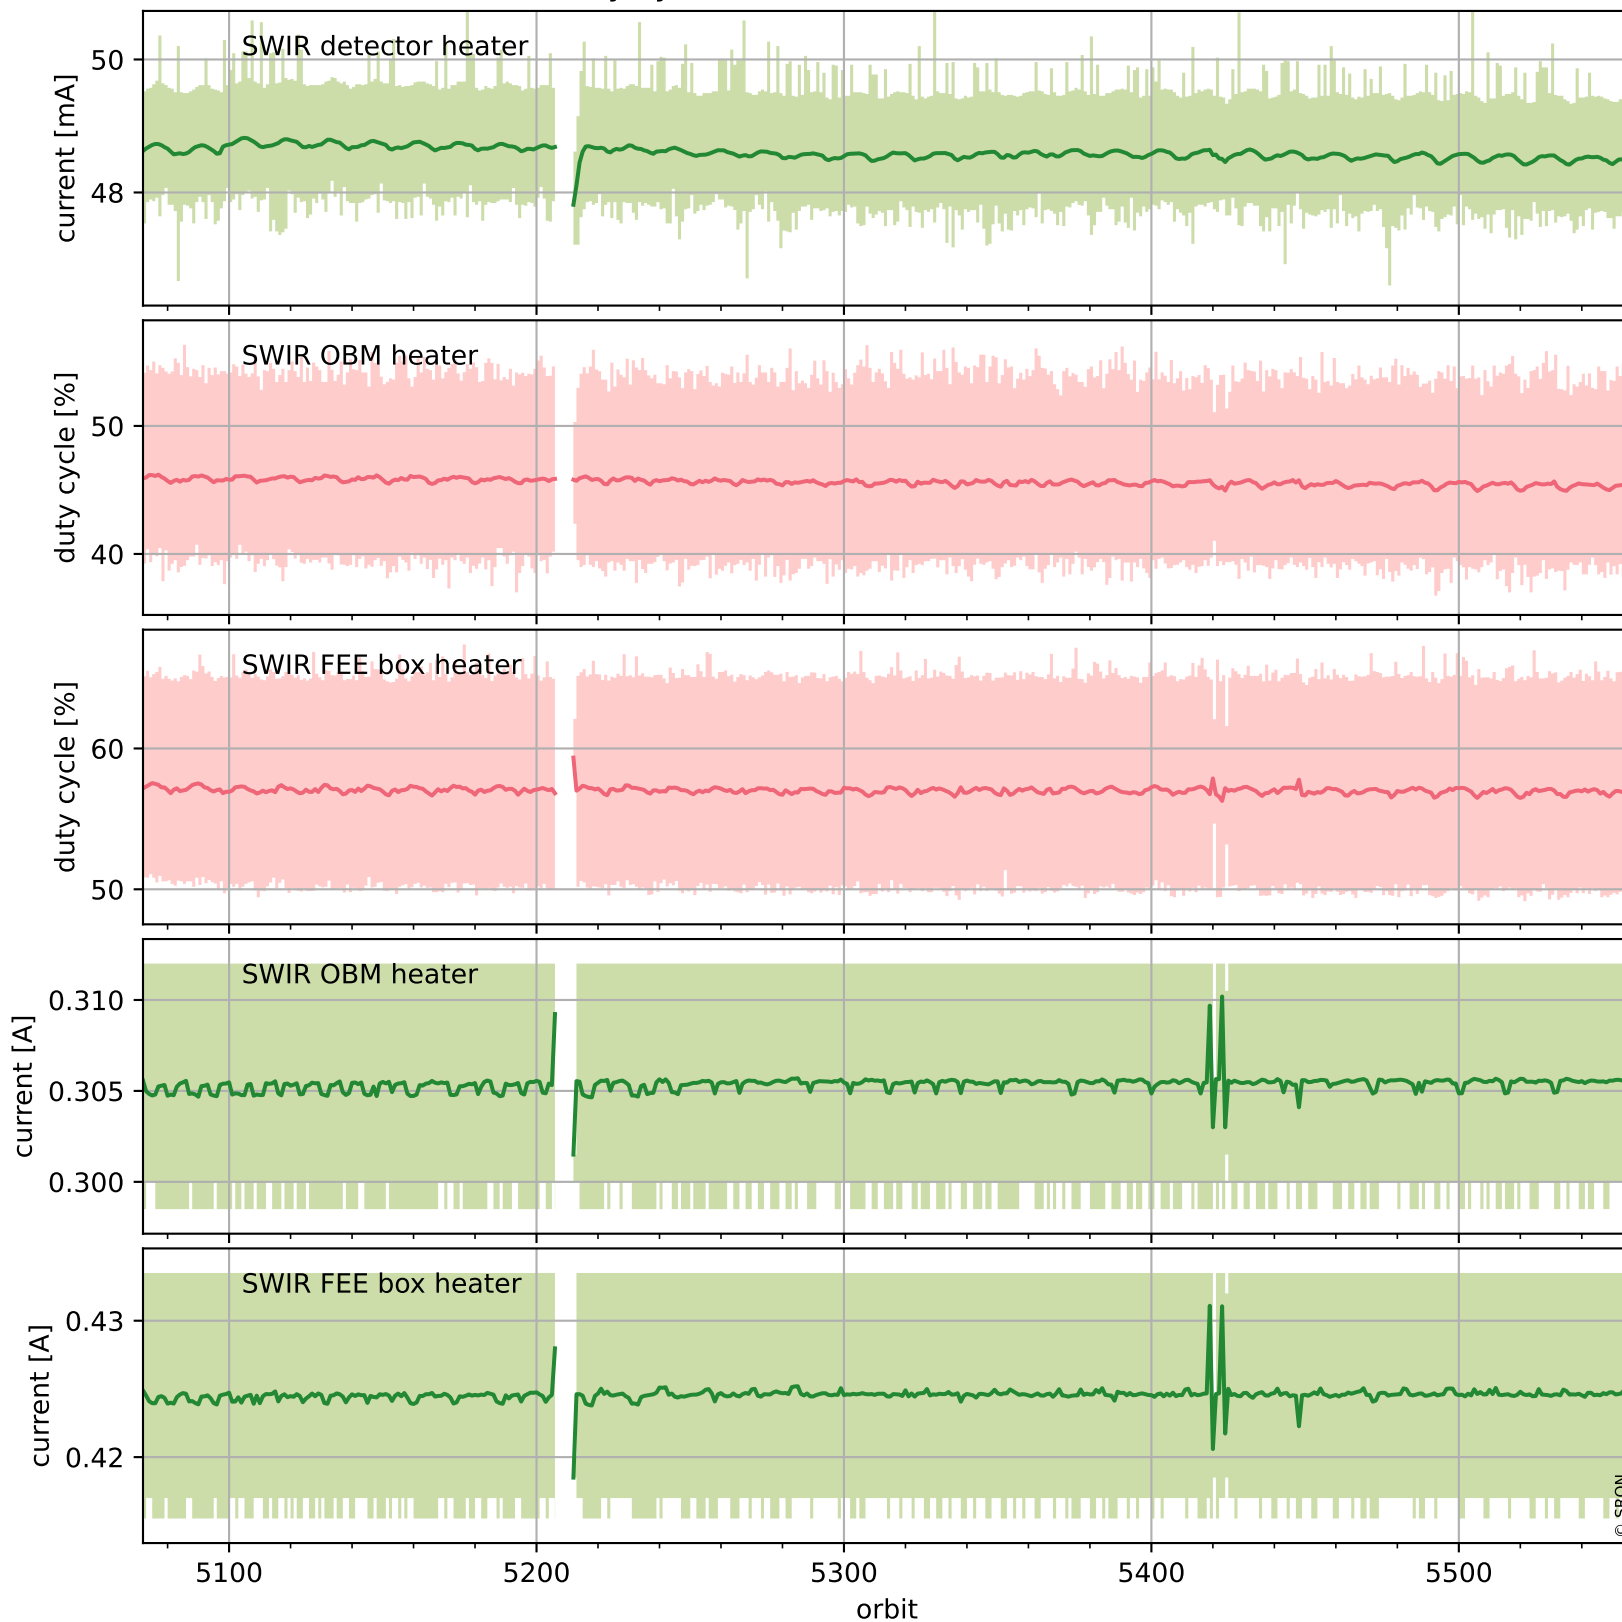

Tropomi SWIR housekeeping data

orbits : [5542, 5556]
coverage : 2018-11-08 / 2018-11-09
created : 2023-08-21T08:37:09

Temperature of sensors relevant for SWIR (one day)

Tropomi SWIR housekeeping data

orbits : [5072, 5556]
coverage : 2018-10-05 / 2018-11-09
created : 2023-08-21T08:37:09

Temperature of sensors relevant for SWIR (last month)

Tropomi SWIR housekeeping data

orbits : [5542, 5556]
coverage : 2018-11-08 / 2018-11-09
created : 2023-08-21T08:37:09

Current and duty cycle of 3 heaters relevant for SWIR (one day)

Tropomi SWIR housekeeping data

orbits : [5072, 5556]
coverage : 2018-10-05 / 2018-11-09
created : 2023-08-21T08:37:10

Current and duty cycle of 3 heaters relevant for SWIR (last month)

Tropomi SWIR housekeeping data

orbits : [5542, 5556]
coverage : 2018-11-08 / 2018-11-09
created : 2023-08-21T08:37:10

Temperature of sensors at the SWIR front-end electronics (one day)

Tropomi SWIR housekeeping data

orbits : [5072, 5556]
coverage : 2018-10-05 / 2018-11-09
created : 2023-08-21T08:37:10