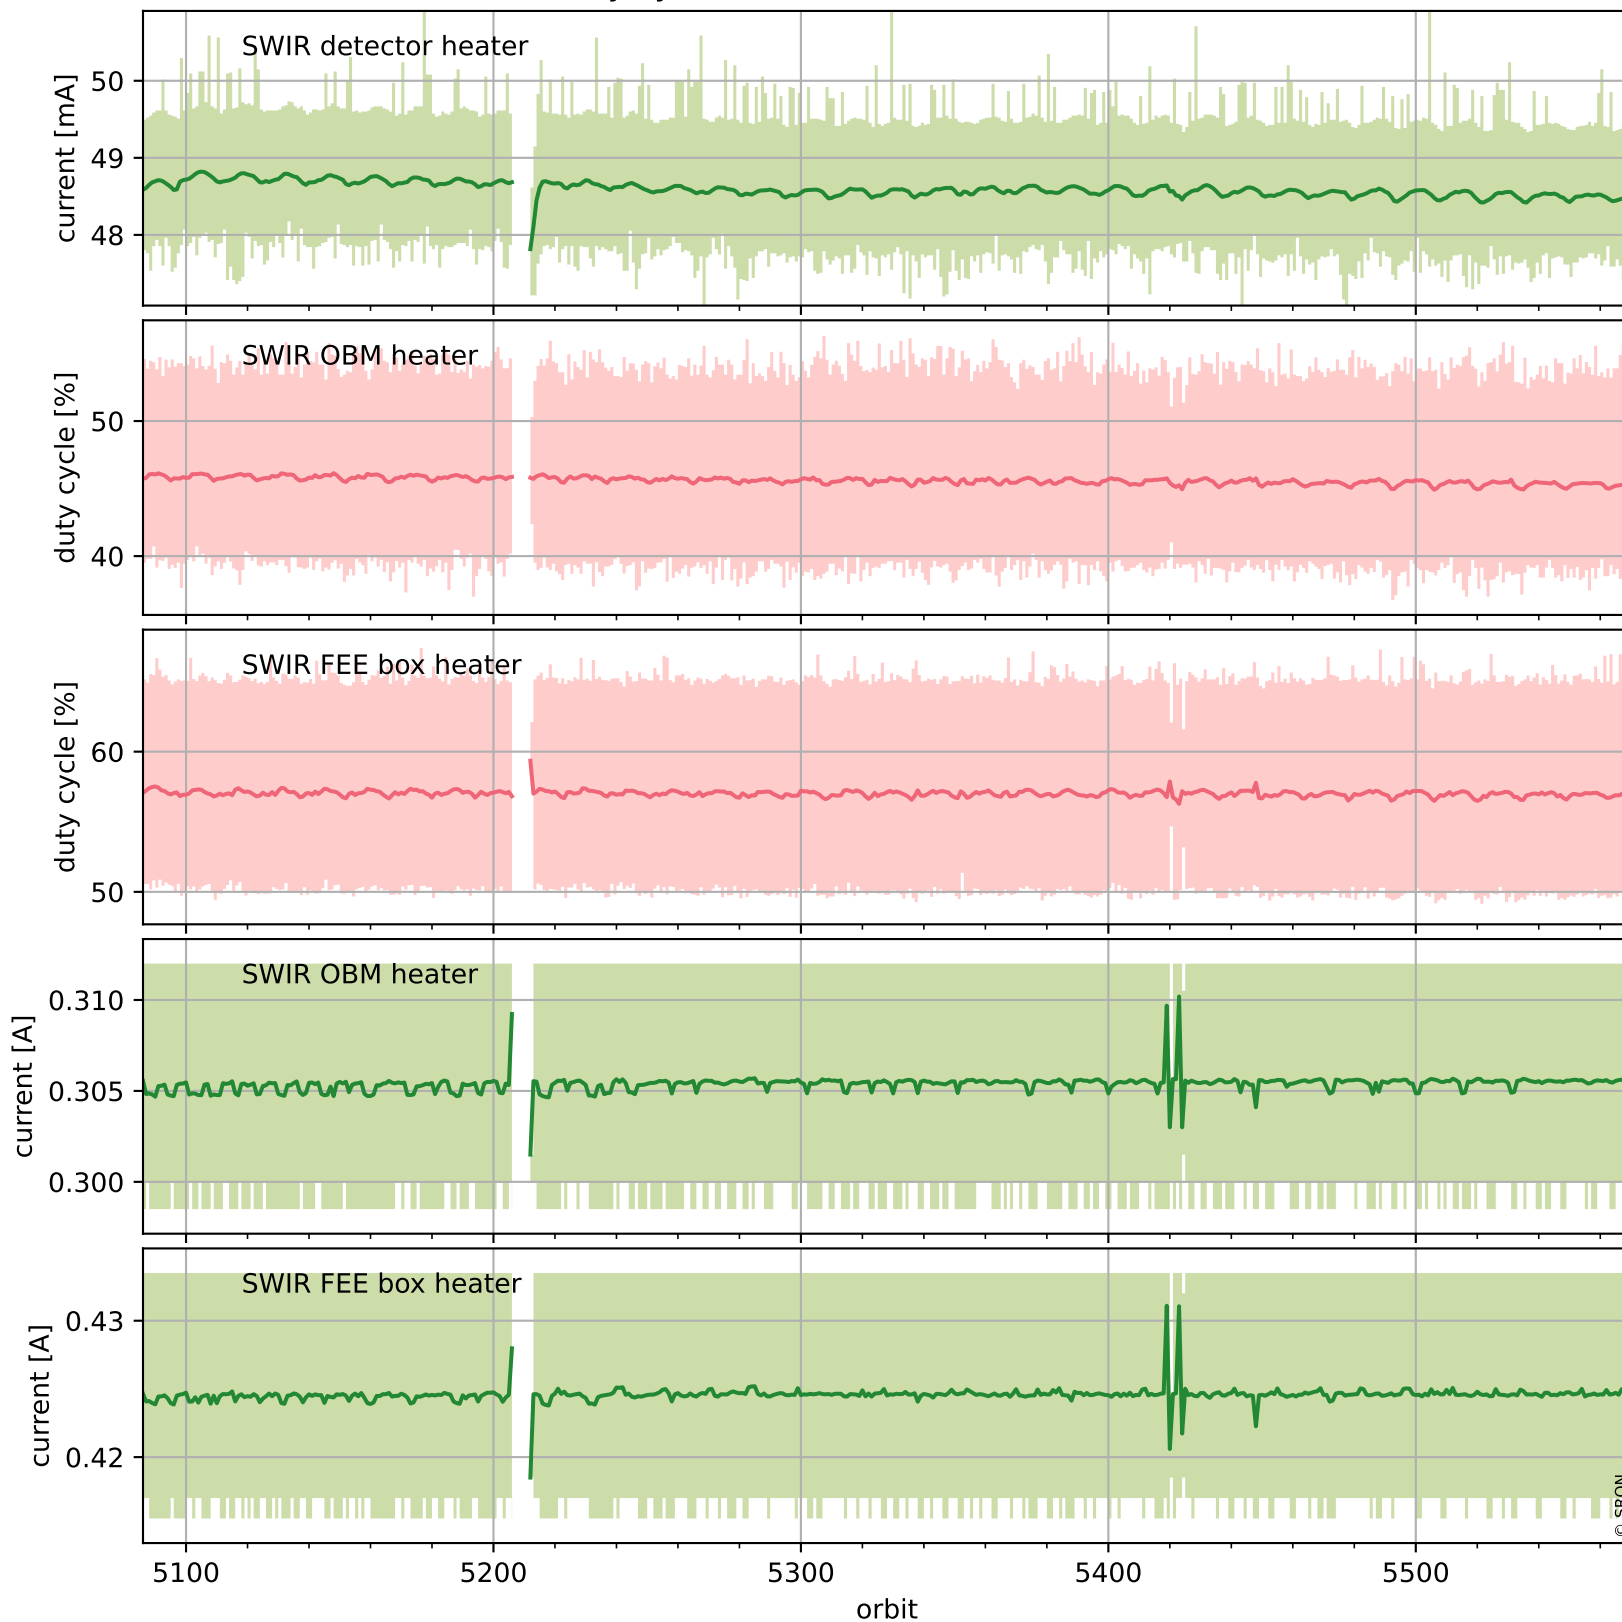

Tropomi SWIR housekeeping data

orbits : [5557, 5570]
coverage : 2018-11-09 / 2018-11-10
created : 2023-08-21T08:37:11

Temperature of sensors relevant for SWIR (one day)

Tropomi SWIR housekeeping data

orbits : [5086, 5570]
coverage : 2018-10-06 / 2018-11-10
created : 2023-08-21T08:37:11

Temperature of sensors relevant for SWIR (last month)

Tropomi SWIR housekeeping data

orbits : [5557, 5570]
coverage : 2018-11-09 / 2018-11-10
created : 2023-08-21T08:37:12

Current and duty cycle of 3 heaters relevant for SWIR (one day)

Tropomi SWIR housekeeping data

orbits : [5086, 5570]
coverage : 2018-10-06 / 2018-11-10
created : 2023-08-21T08:37:12

Current and duty cycle of 3 heaters relevant for SWIR (last month)

Tropomi SWIR housekeeping data

orbits : [5557, 5570]
coverage : 2018-11-09 / 2018-11-10
created : 2023-08-21T08:37:12

Temperature of sensors at the SWIR front-end electronics (one day)

Tropomi SWIR housekeeping data

orbits : [5086, 5570]
coverage : 2018-10-06 / 2018-11-10
created : 2023-08-21T08:37:13