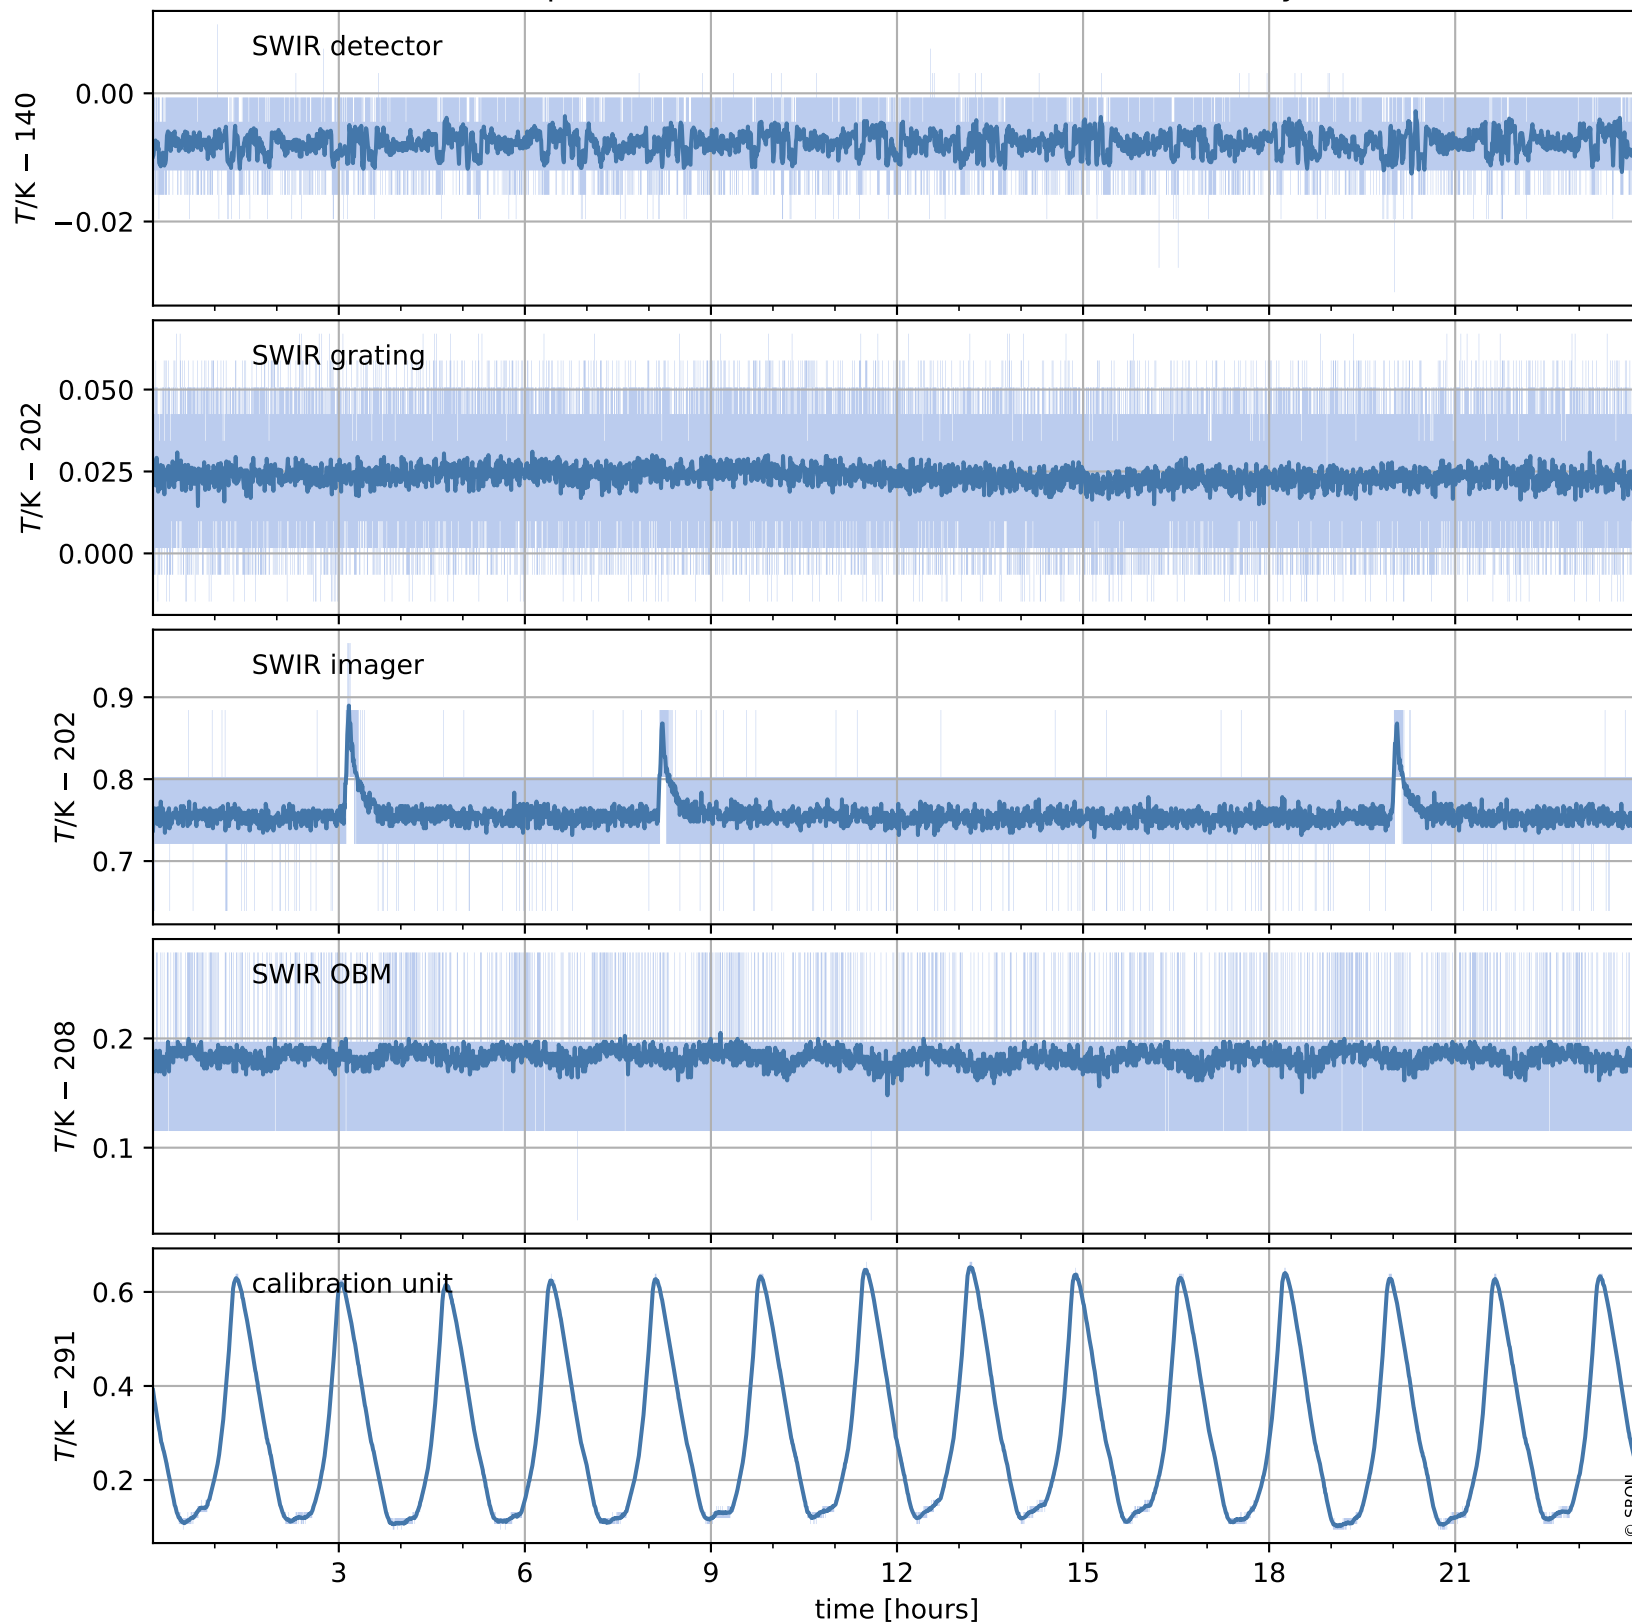

Tropomi SWIR housekeeping data

orbits : [5557, 5570]
coverage : 2018-11-09 / 2018-11-10
created : 2023-08-21T08:37:11

Temperature of sensors relevant for SWIR (one day)

Tropomi SWIR housekeeping data

orbits : [5086, 5570]
coverage : 2018-10-06 / 2018-11-10
created : 2023-08-21T08:37:11

Temperature of sensors relevant for SWIR (last month)

Tropomi SWIR housekeeping data

orbits : [5557, 5570]
coverage : 2018-11-09 / 2018-11-10
created : 2023-08-21T08:37:12

Current and duty cycle of 3 heaters relevant for SWIR (one day)

Tropomi SWIR housekeeping data

orbits : [5086, 5570]
coverage : 2018-10-06 / 2018-11-10
created : 2023-08-21T08:37:12

Current and duty cycle of 3 heaters relevant for SWIR (last month)

Tropomi SWIR housekeeping data