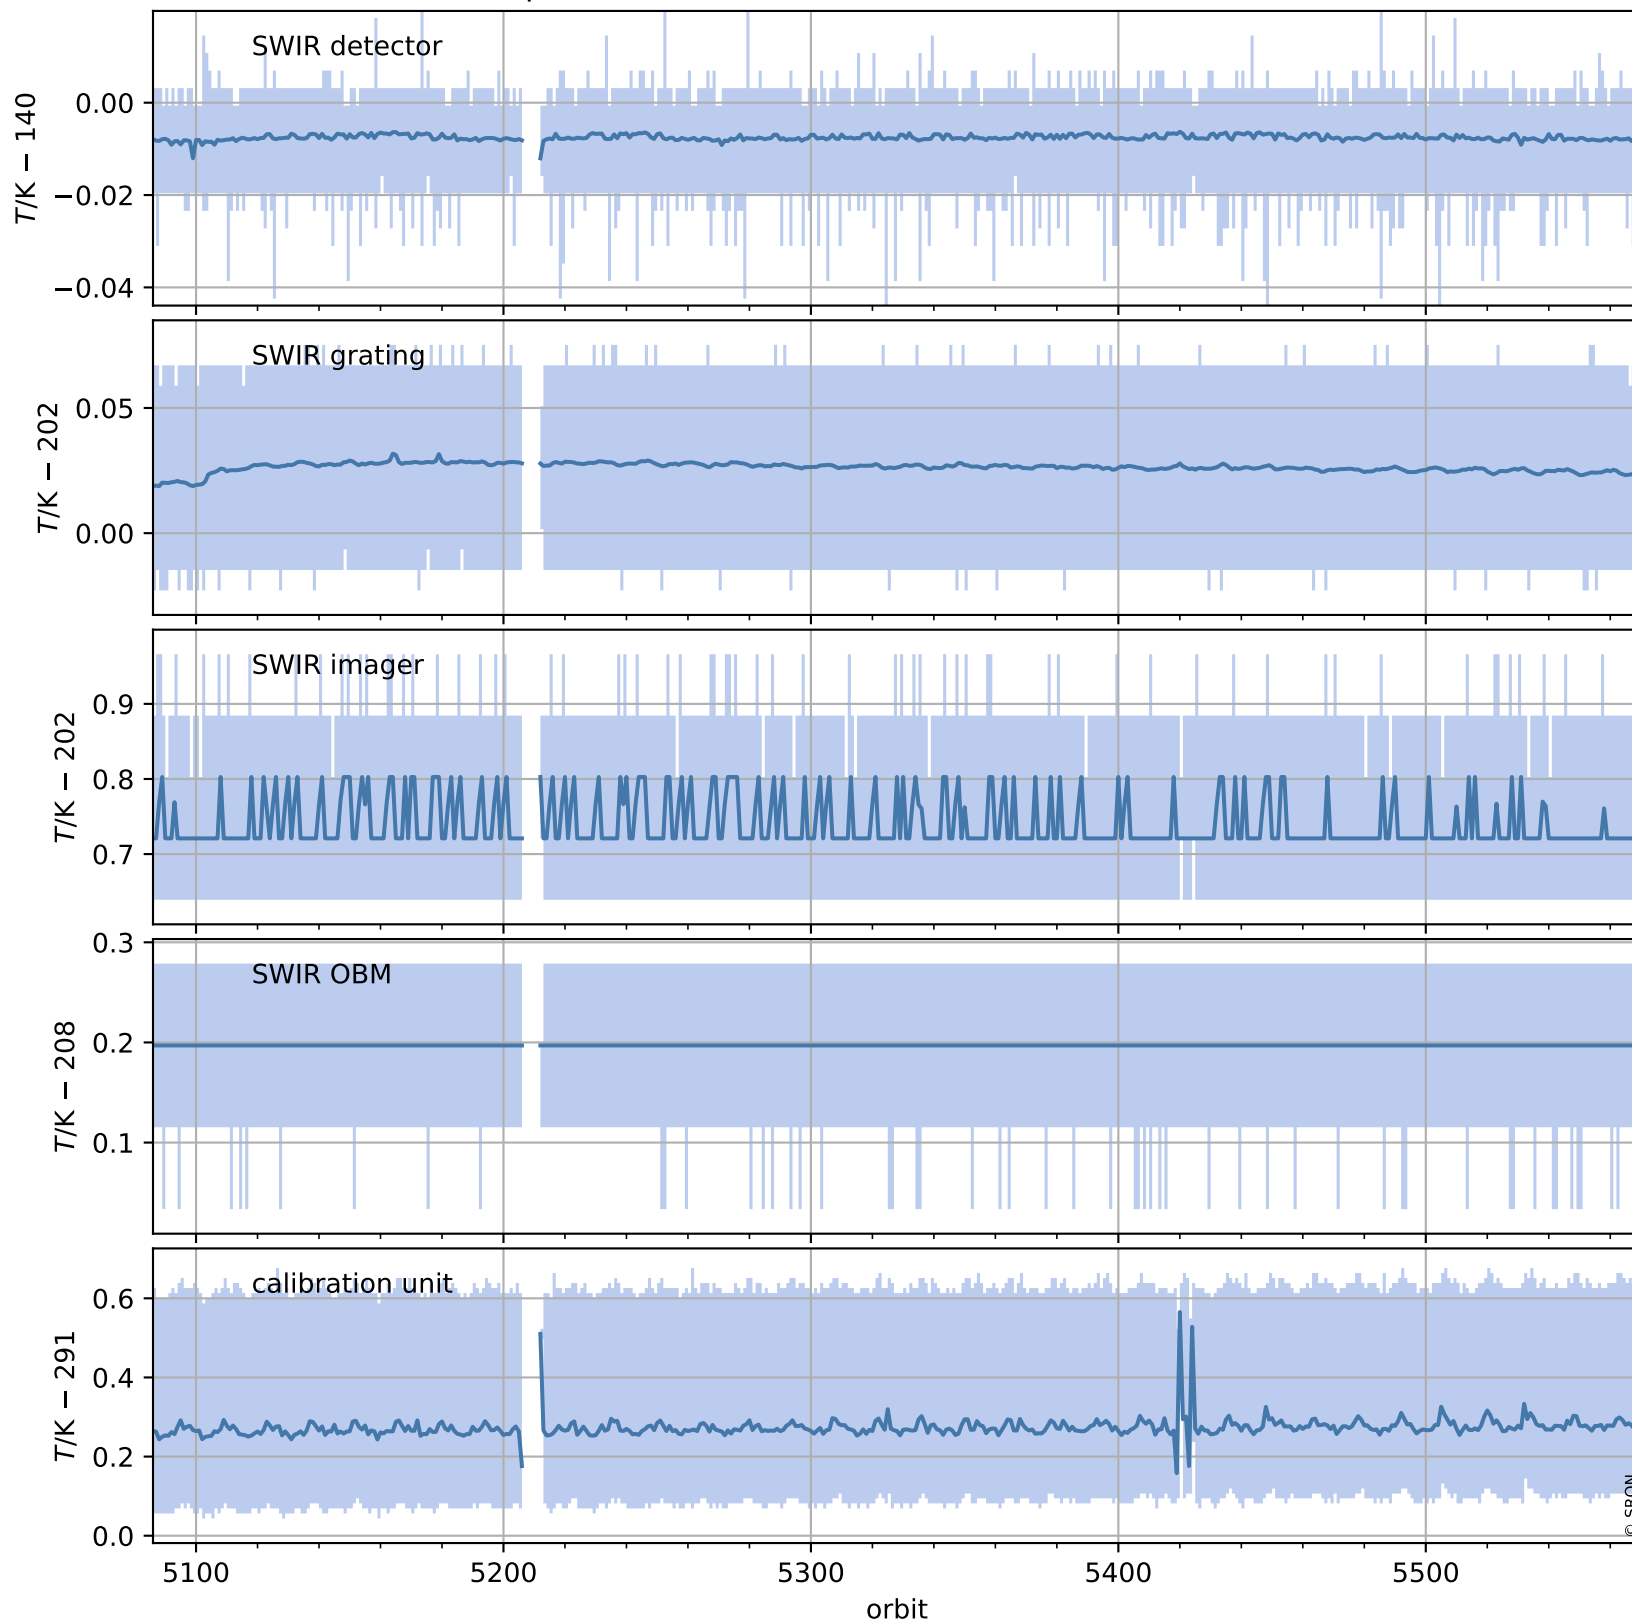

Tropomi SWIR housekeeping data

orbits : [5557, 5570]
coverage : 2018-11-09 / 2018-11-10
created : 2023-08-21T08:37:11

Temperature of sensors relevant for SWIR (one day)

Tropomi SWIR housekeeping data

orbits : [5086, 5570]
coverage : 2018-10-06 / 2018-11-10
created : 2023-08-21T08:37:11

Temperature of sensors relevant for SWIR (last month)

Tropomi SWIR housekeeping data

orbits : [5557, 5570]
coverage : 2018-11-09 / 2018-11-10
created : 2023-08-21T08:37:12

Current and duty cycle of 3 heaters relevant for SWIR (one day)

Tropomi SWIR housekeeping data

orbits : [5086, 5570]
coverage : 2018-10-06 / 2018-11-10
created : 2023-08-21T08:37:12

Current and duty cycle of 3 heaters relevant for SWIR (last month)

Tropomi SWIR housekeeping data

orbits : [5557, 5570]
coverage : 2018-11-09 / 2018-11-10
created : 2023-08-21T08:37:12

Temperature of sensors at the SWIR front-end electronics (one day)

Tropomi SWIR housekeeping data

orbits : [5086, 5570]
coverage : 2018-10-06 / 2018-11-10
created : 2023-08-21T08:37:13