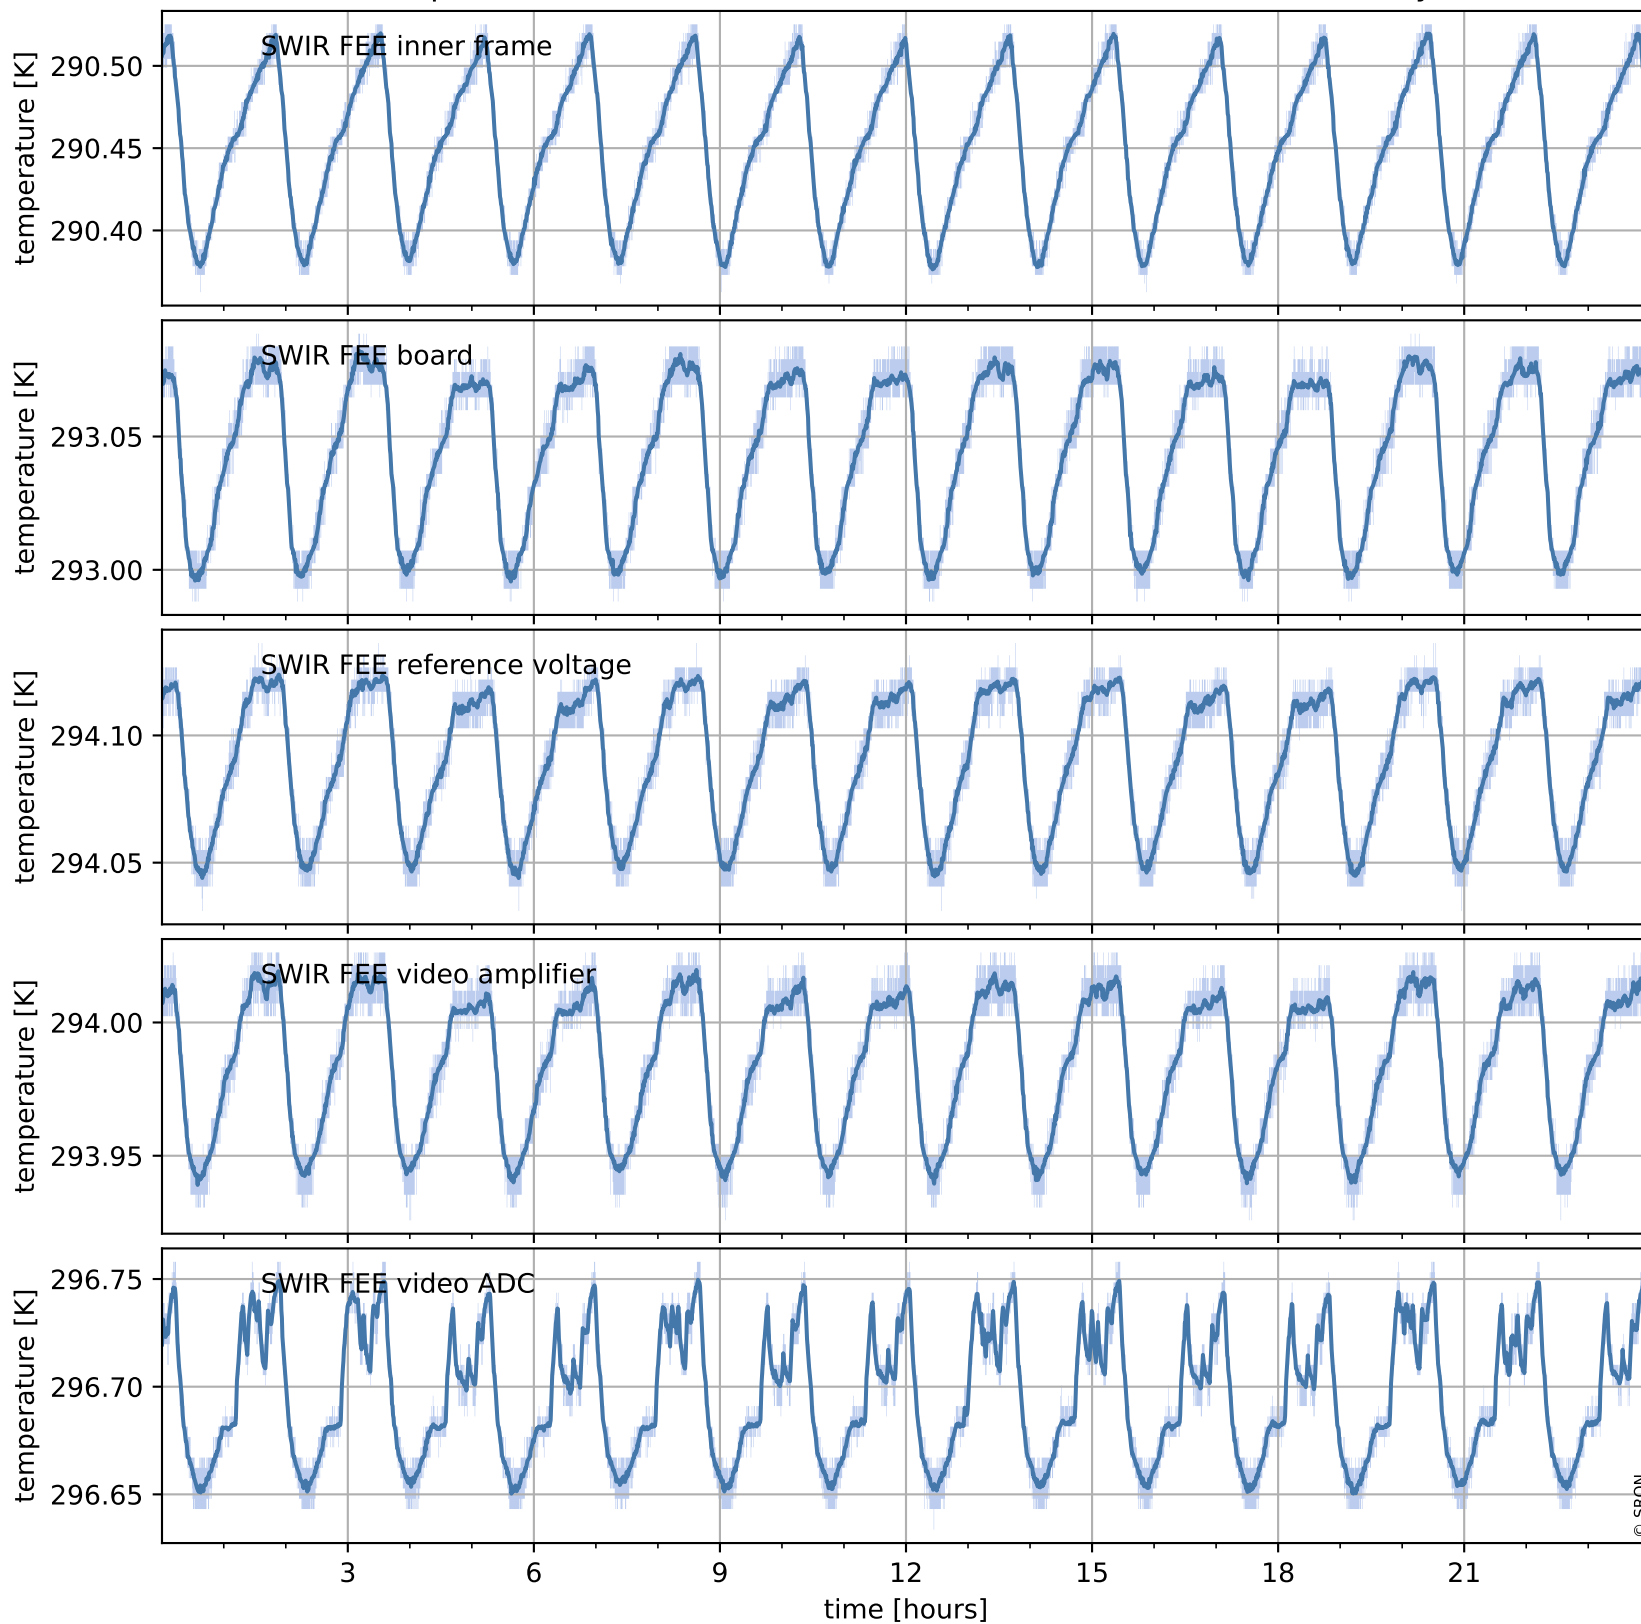

Tropomi SWIR housekeeping data

orbits : [5557, 5570]
coverage : 2018-11-09 / 2018-11-10
created : 2023-08-21T08:37:11

Temperature of sensors relevant for SWIR (one day)

Tropomi SWIR housekeeping data

orbits : [5086, 5570]
coverage : 2018-10-06 / 2018-11-10
created : 2023-08-21T08:37:11

Temperature of sensors relevant for SWIR (last month)

Tropomi SWIR housekeeping data

orbits : [5557, 5570]
coverage : 2018-11-09 / 2018-11-10
created : 2023-08-21T08:37:12

Current and duty cycle of 3 heaters relevant for SWIR (one day)

Tropomi SWIR housekeeping data

orbits : [5086, 5570]
coverage : 2018-10-06 / 2018-11-10
created : 2023-08-21T08:37:12

Current and duty cycle of 3 heaters relevant for SWIR (last month)

Tropomi SWIR housekeeping data

orbits : [5557, 5570]
coverage : 2018-11-09 / 2018-11-10
created : 2023-08-21T08:37:12

Temperature of sensors at the SWIR front-end electronics (one day)

Tropomi SWIR housekeeping data

orbits : [5086, 5570]
coverage : 2018-10-06 / 2018-11-10
created : 2023-08-21T08:37:13