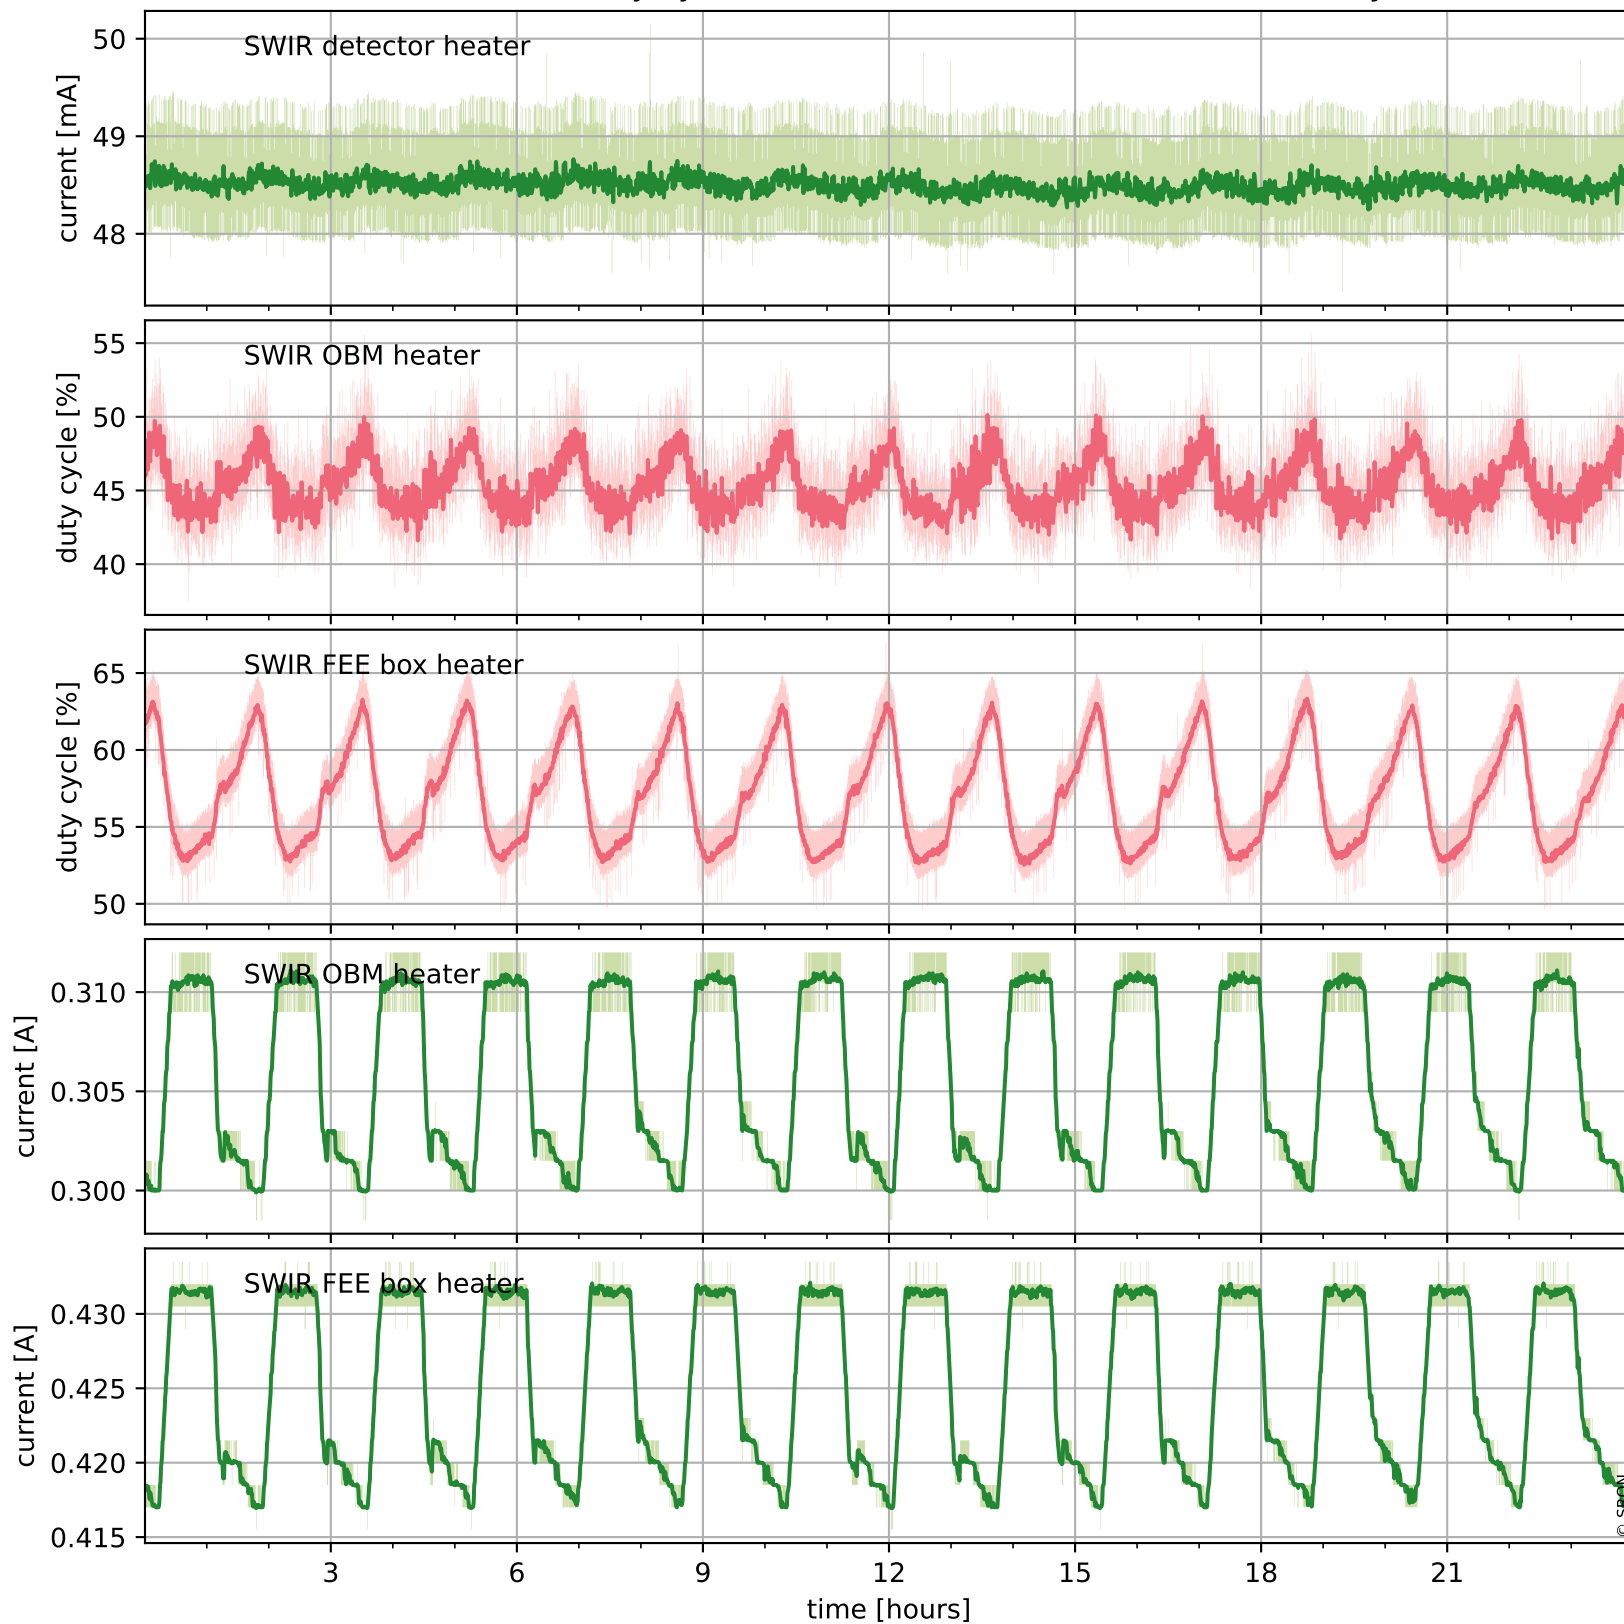

Tropomi SWIR housekeeping data

orbits : [5557, 5570]
coverage : 2018-11-09 / 2018-11-10
created : 2023-08-21T08:37:11

Temperature of sensors relevant for SWIR (one day)

Tropomi SWIR housekeeping data

orbits : [5086, 5570]
coverage : 2018-10-06 / 2018-11-10
created : 2023-08-21T08:37:11

Temperature of sensors relevant for SWIR (last month)

Tropomi SWIR housekeeping data

orbits : [5557, 5570]
coverage : 2018-11-09 / 2018-11-10
created : 2023-08-21T08:37:12

Current and duty cycle of 3 heaters relevant for SWIR (one day)