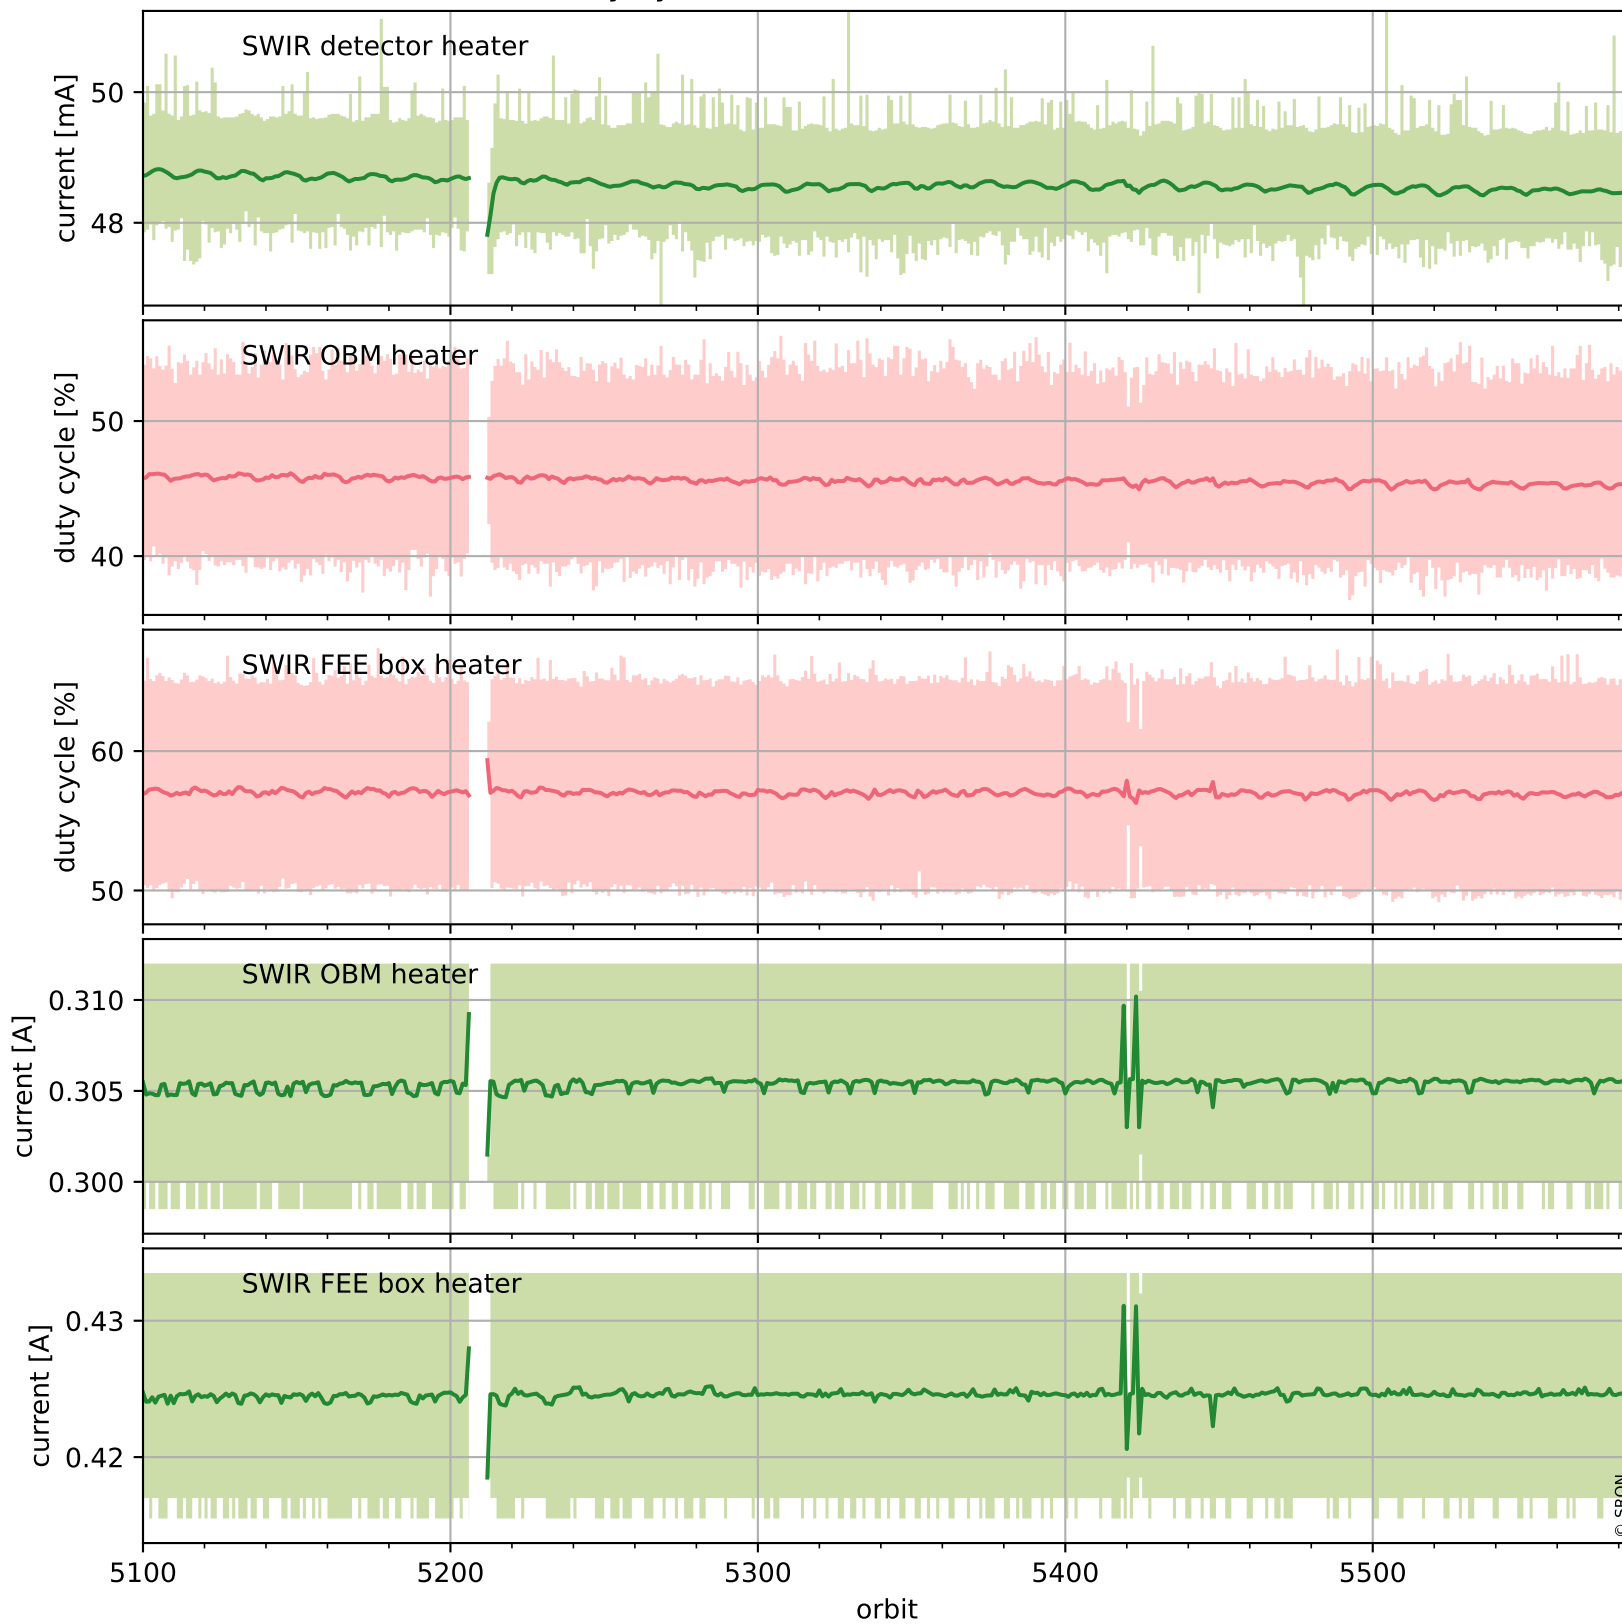

Tropomi SWIR housekeeping data

orbits : [5571, 5584]
coverage : 2018-11-10 / 2018-11-11
created : 2023-08-21T08:37:13

Temperature of sensors relevant for SWIR (one day)

Tropomi SWIR housekeeping data

orbits : [5100, 5584]
coverage : 2018-10-07 / 2018-11-11
created : 2023-08-21T08:37:14

Temperature of sensors relevant for SWIR (last month)

Tropomi SWIR housekeeping data

orbits : [5571, 5584]
coverage : 2018-11-10 / 2018-11-11
created : 2023-08-21T08:37:14

Current and duty cycle of 3 heaters relevant for SWIR (one day)

Tropomi SWIR housekeeping data

orbits : [5100, 5584]
coverage : 2018-10-07 / 2018-11-11
created : 2023-08-21T08:37:14

Current and duty cycle of 3 heaters relevant for SWIR (last month)

Tropomi SWIR housekeeping data

orbits : [5571, 5584]
coverage : 2018-11-10 / 2018-11-11
created : 2023-08-21T08:37:15

Temperature of sensors at the SWIR front-end electronics (one day)

Tropomi SWIR housekeeping data

orbits : [5100, 5584]
coverage : 2018-10-07 / 2018-11-11
created : 2023-08-21T08:37:15