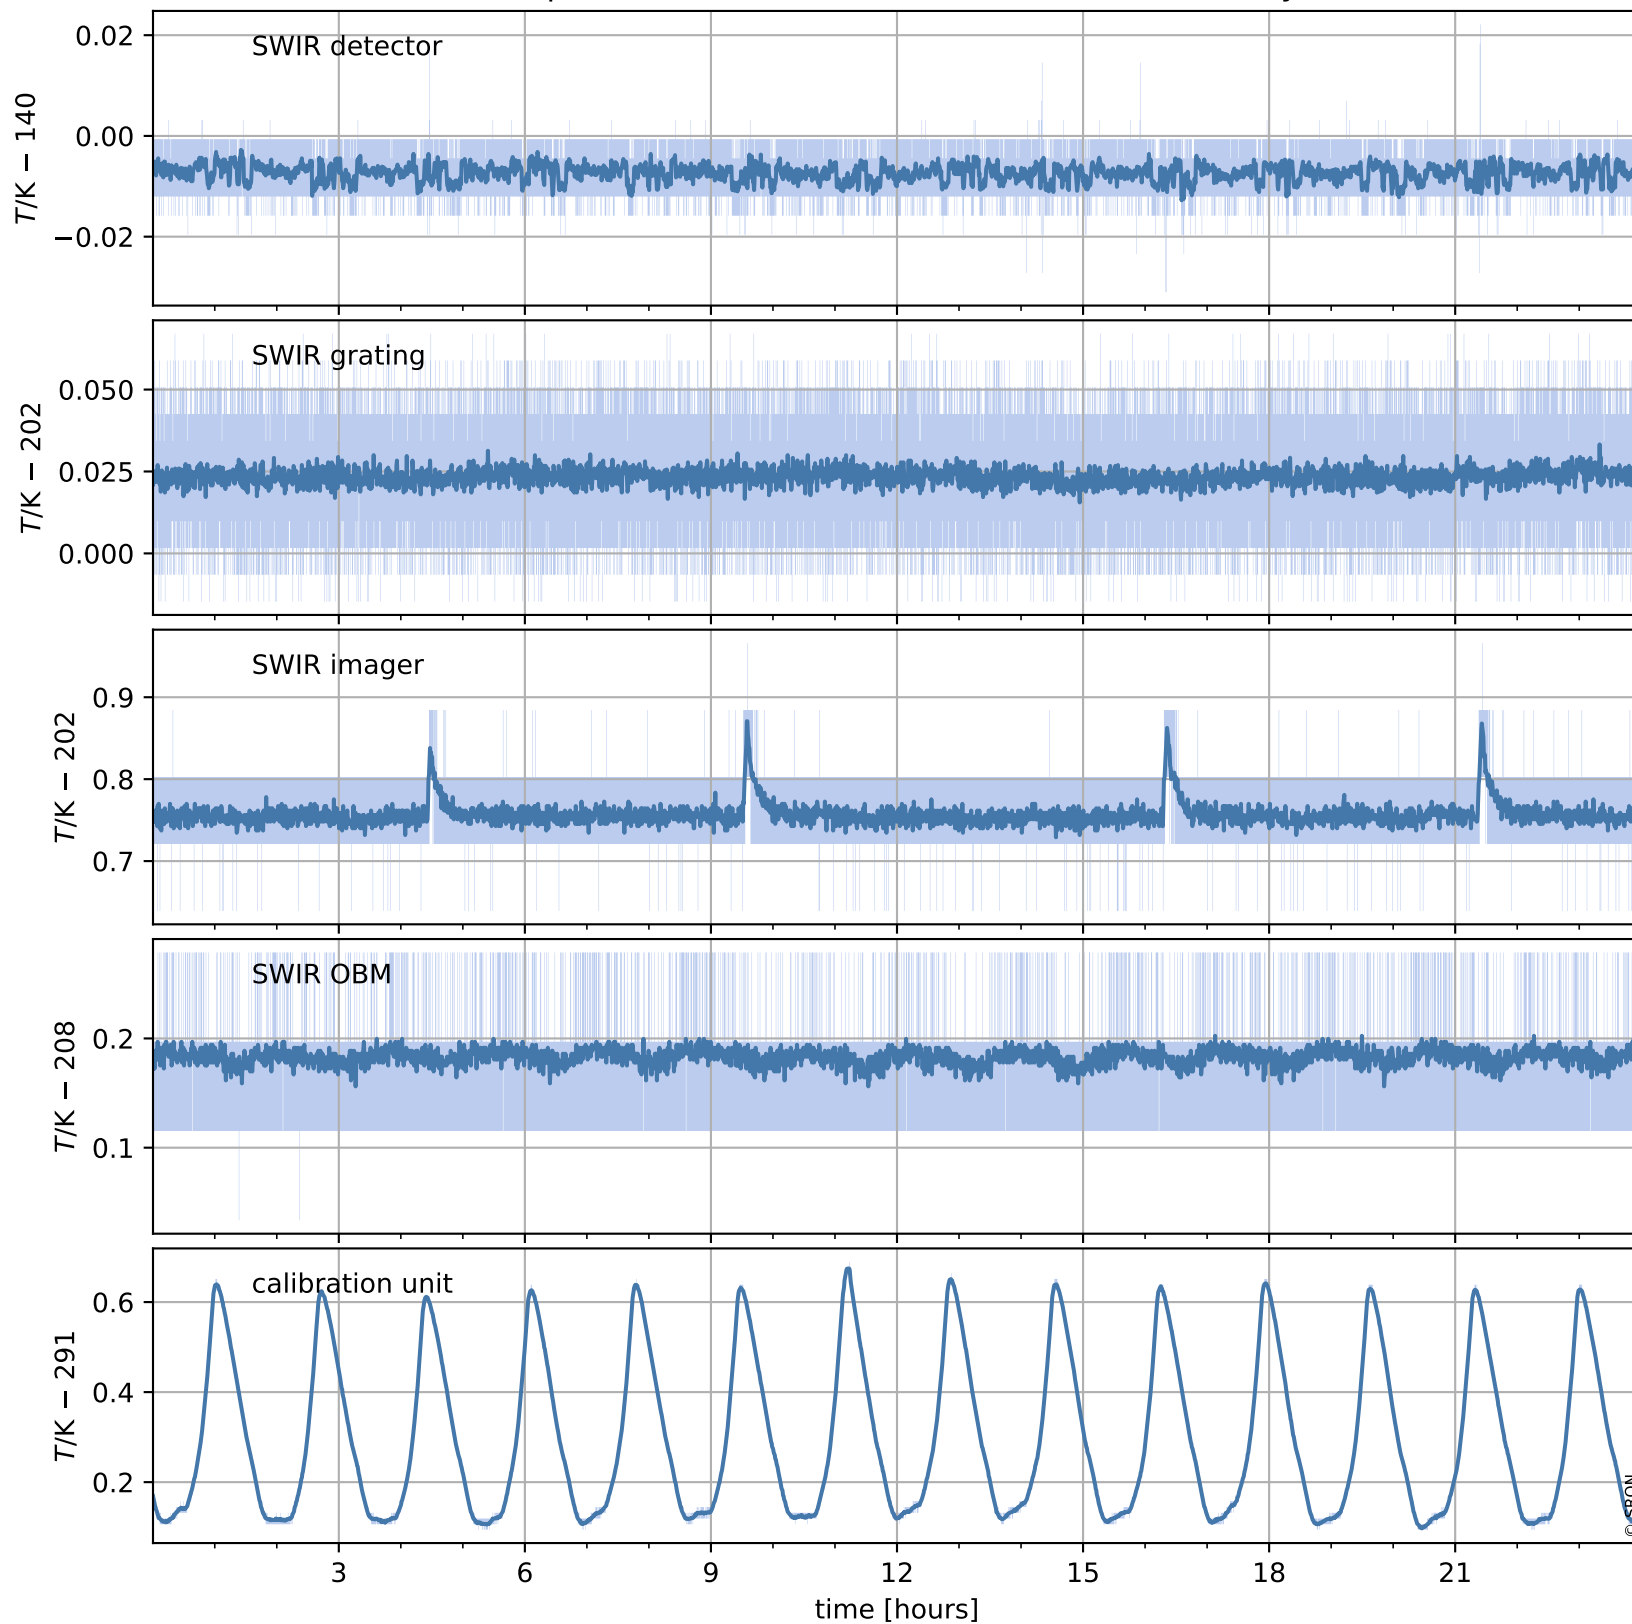

Tropomi SWIR housekeeping data

orbits : [5571, 5584]
coverage : 2018-11-10 / 2018-11-11
created : 2023-08-21T08:37:13

Temperature of sensors relevant for SWIR (one day)

Tropomi SWIR housekeeping data

orbits : [5100, 5584]
coverage : 2018-10-07 / 2018-11-11
created : 2023-08-21T08:37:14

Temperature of sensors relevant for SWIR (last month)

Tropomi SWIR housekeeping data

orbits : [5571, 5584]
coverage : 2018-11-10 / 2018-11-11
created : 2023-08-21T08:37:14

Current and duty cycle of 3 heaters relevant for SWIR (one day)

Tropomi SWIR housekeeping data

orbits : [5100, 5584]
coverage : 2018-10-07 / 2018-11-11
created : 2023-08-21T08:37:14

Current and duty cycle of 3 heaters relevant for SWIR (last month)

Tropomi SWIR housekeeping data