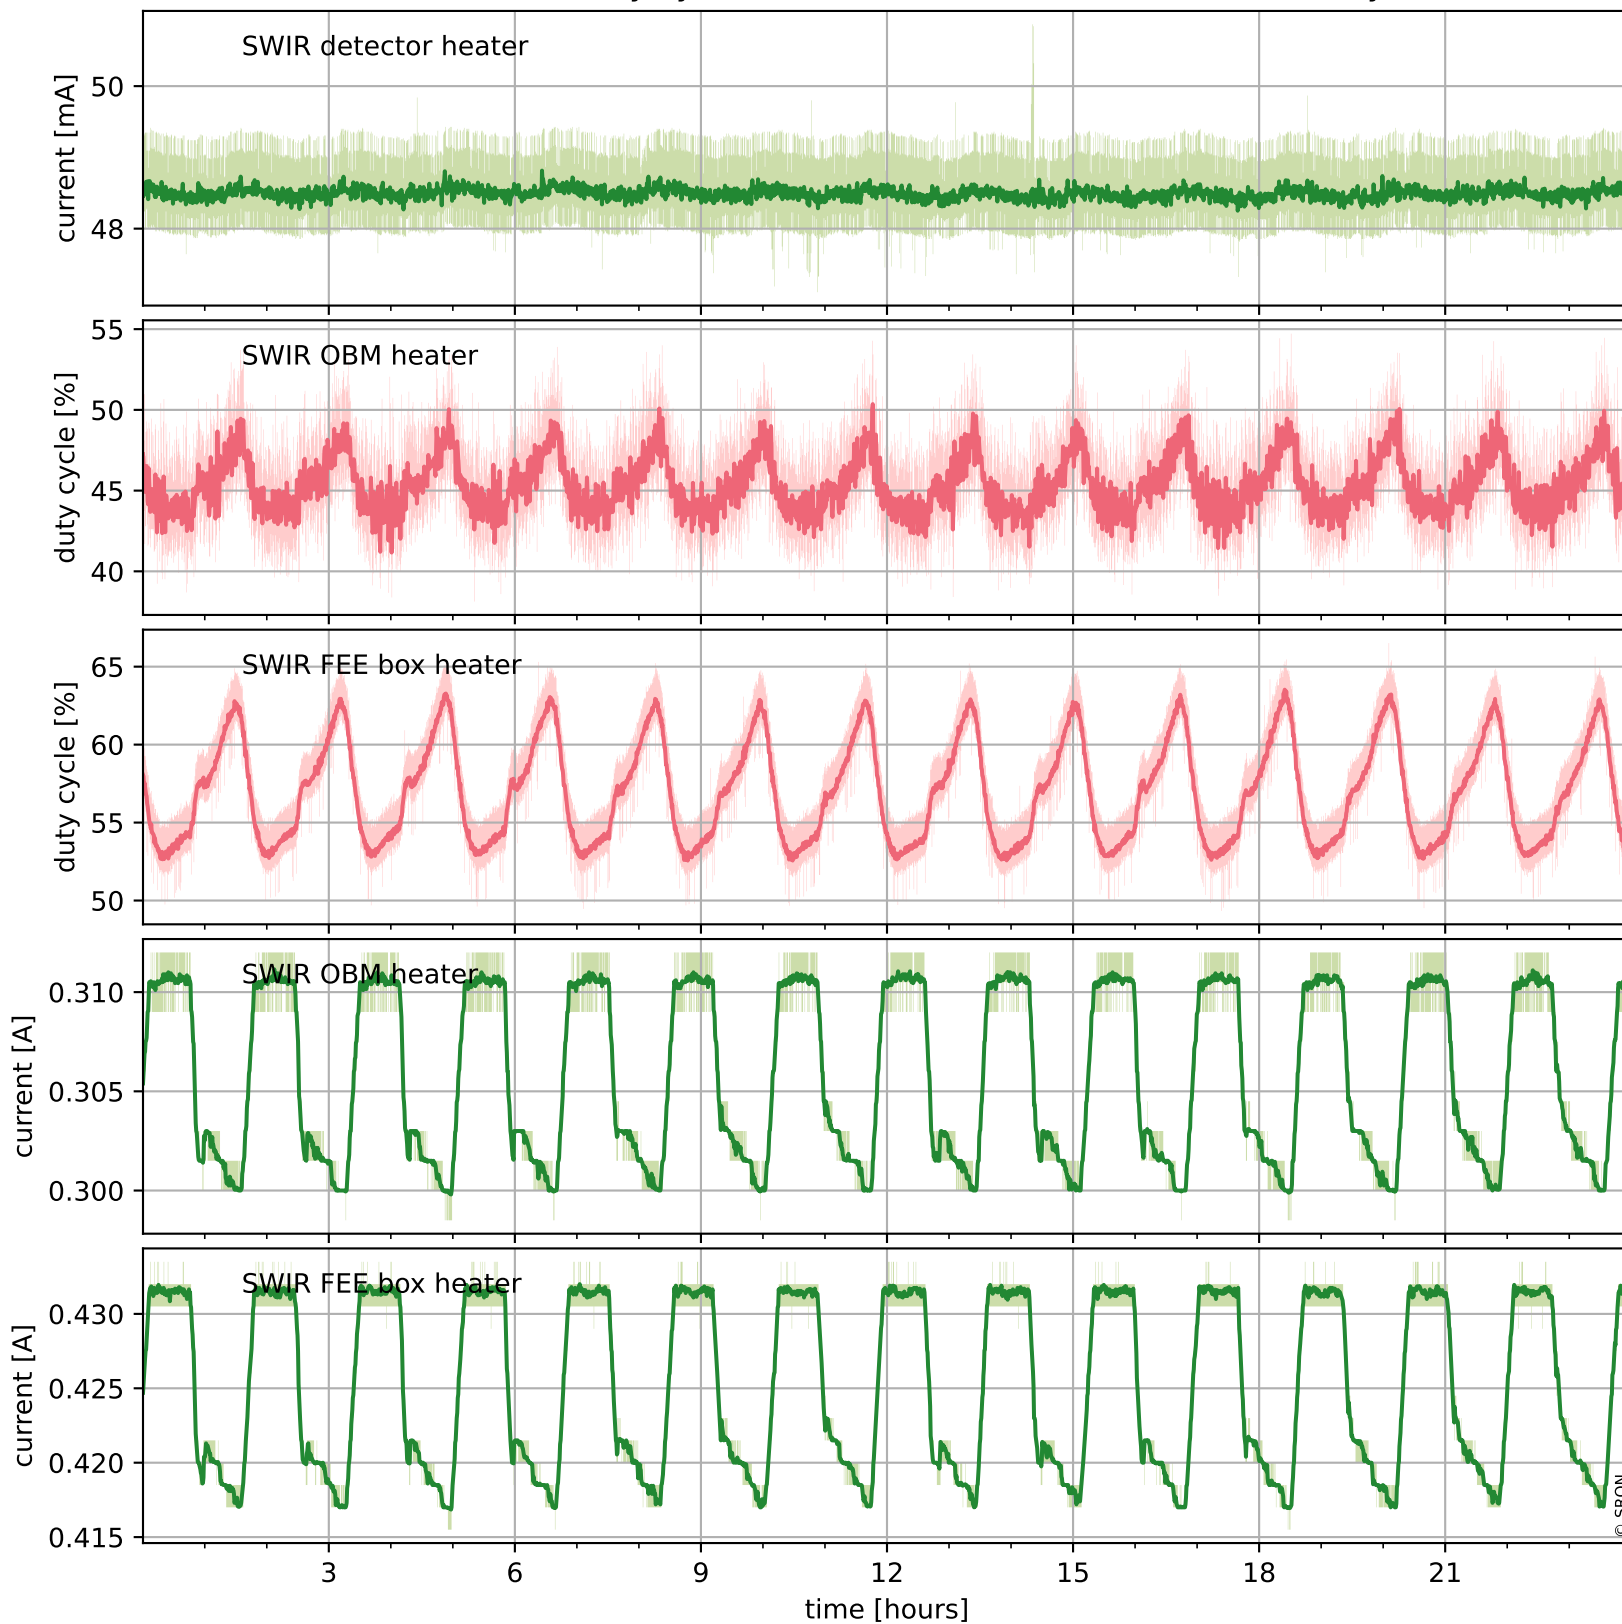

Tropomi SWIR housekeeping data

orbits : [5571, 5584]
coverage : 2018-11-10 / 2018-11-11
created : 2023-08-21T08:37:13

Temperature of sensors relevant for SWIR (one day)

Tropomi SWIR housekeeping data

orbits : [5100, 5584]
coverage : 2018-10-07 / 2018-11-11
created : 2023-08-21T08:37:14

Temperature of sensors relevant for SWIR (last month)

Tropomi SWIR housekeeping data

orbits : [5571, 5584]
coverage : 2018-11-10 / 2018-11-11
created : 2023-08-21T08:37:14

Current and duty cycle of 3 heaters relevant for SWIR (one day)