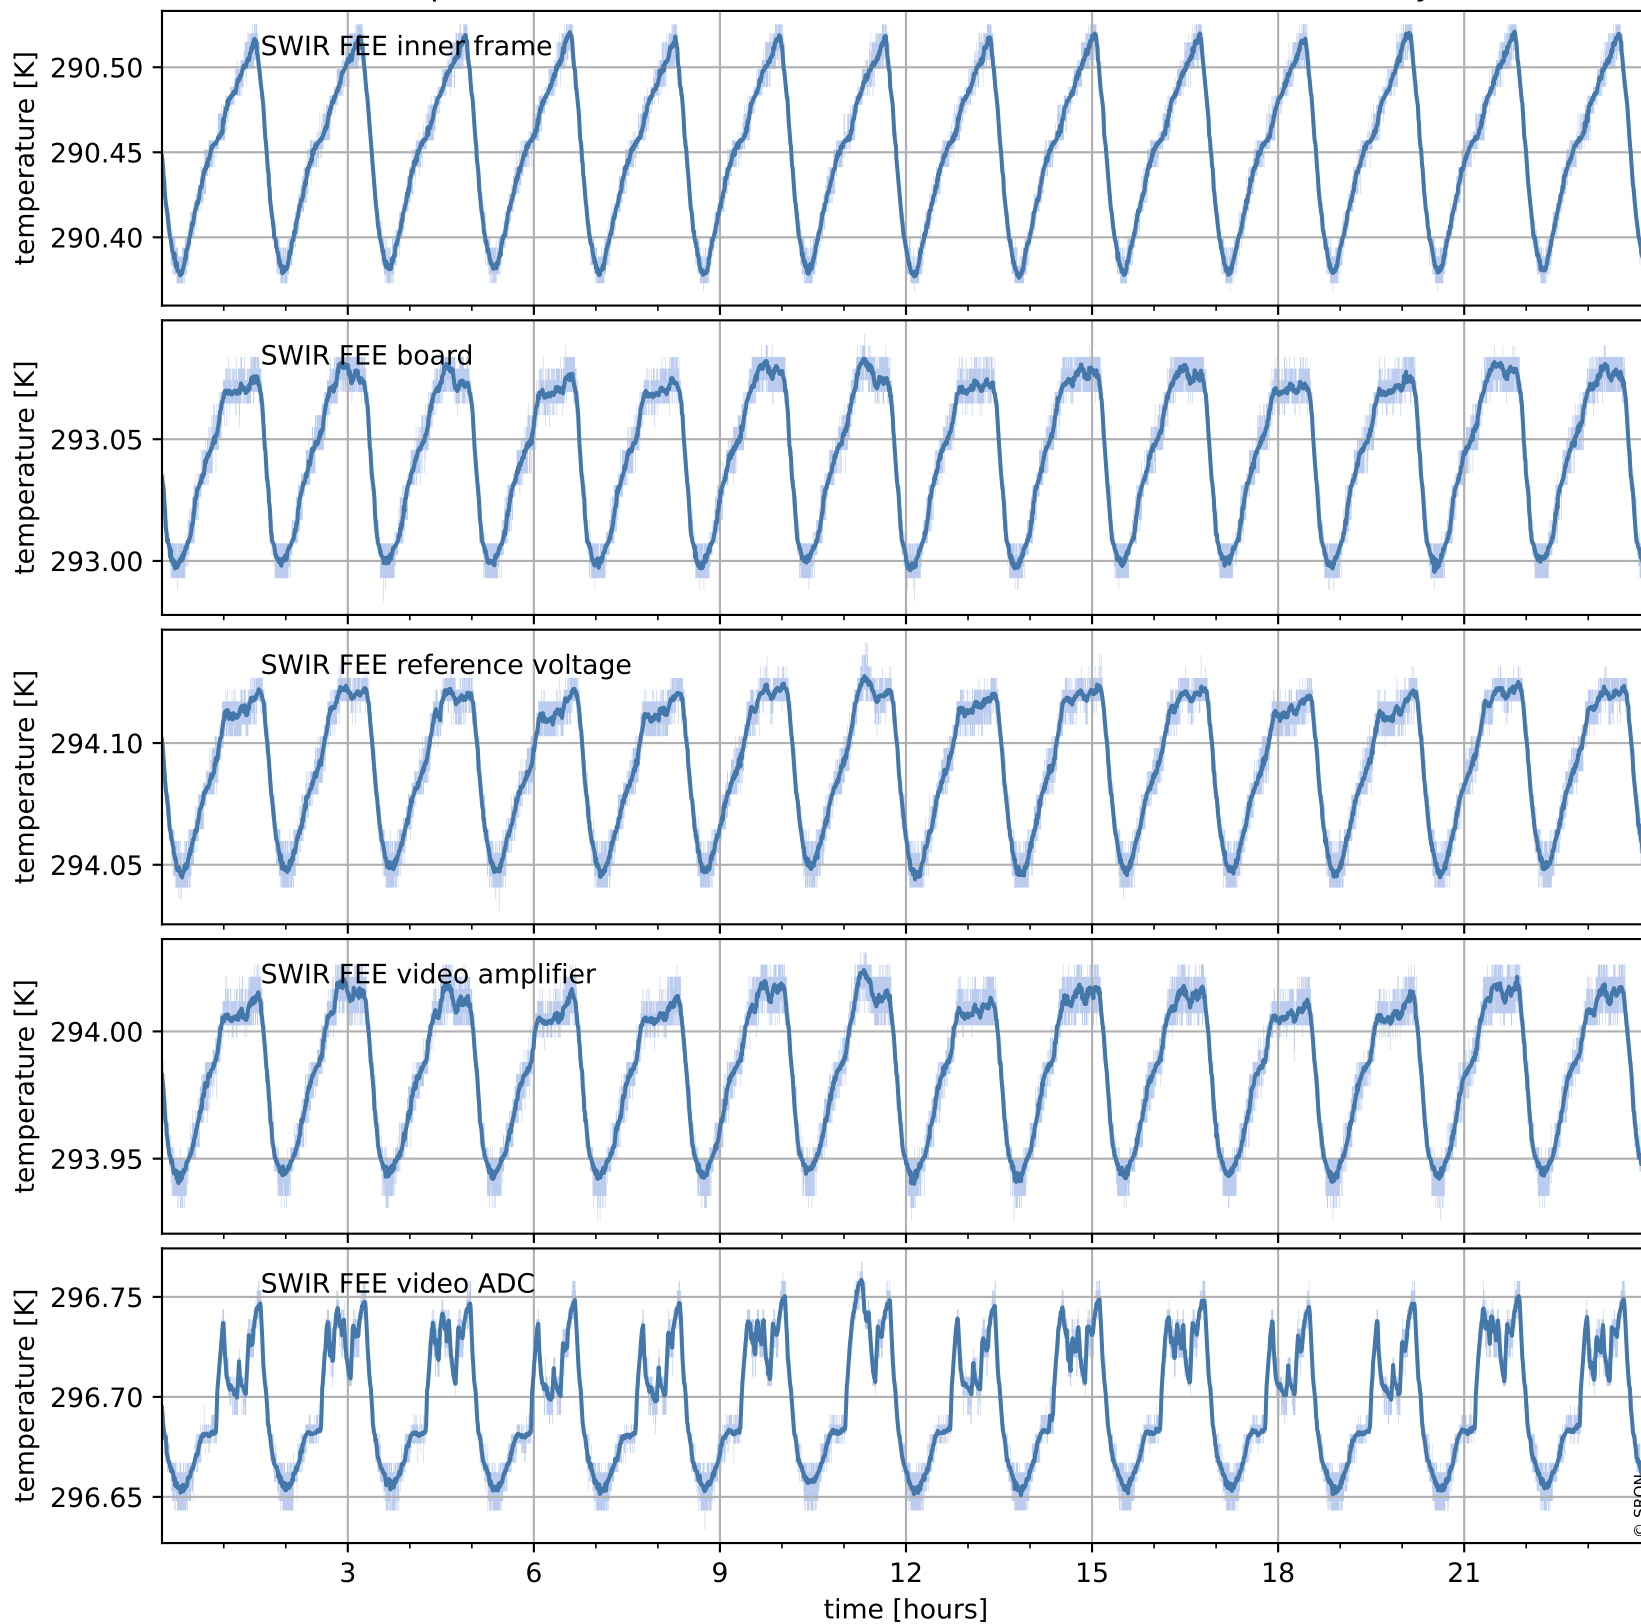

Tropomi SWIR housekeeping data

orbits : [5571, 5584]
coverage : 2018-11-10 / 2018-11-11
created : 2023-08-21T08:37:13

Temperature of sensors relevant for SWIR (one day)

Tropomi SWIR housekeeping data

orbits : [5100, 5584]
coverage : 2018-10-07 / 2018-11-11
created : 2023-08-21T08:37:14

Temperature of sensors relevant for SWIR (last month)

Tropomi SWIR housekeeping data

orbits : [5571, 5584]
coverage : 2018-11-10 / 2018-11-11
created : 2023-08-21T08:37:14

Current and duty cycle of 3 heaters relevant for SWIR (one day)

Tropomi SWIR housekeeping data

orbits : [5100, 5584]
coverage : 2018-10-07 / 2018-11-11
created : 2023-08-21T08:37:14

Current and duty cycle of 3 heaters relevant for SWIR (last month)

Tropomi SWIR housekeeping data

orbits : [5571, 5584]
coverage : 2018-11-10 / 2018-11-11
created : 2023-08-21T08:37:15

Temperature of sensors at the SWIR front-end electronics (one day)

Tropomi SWIR housekeeping data

orbits : [5100, 5584]
coverage : 2018-10-07 / 2018-11-11
created : 2023-08-21T08:37:15