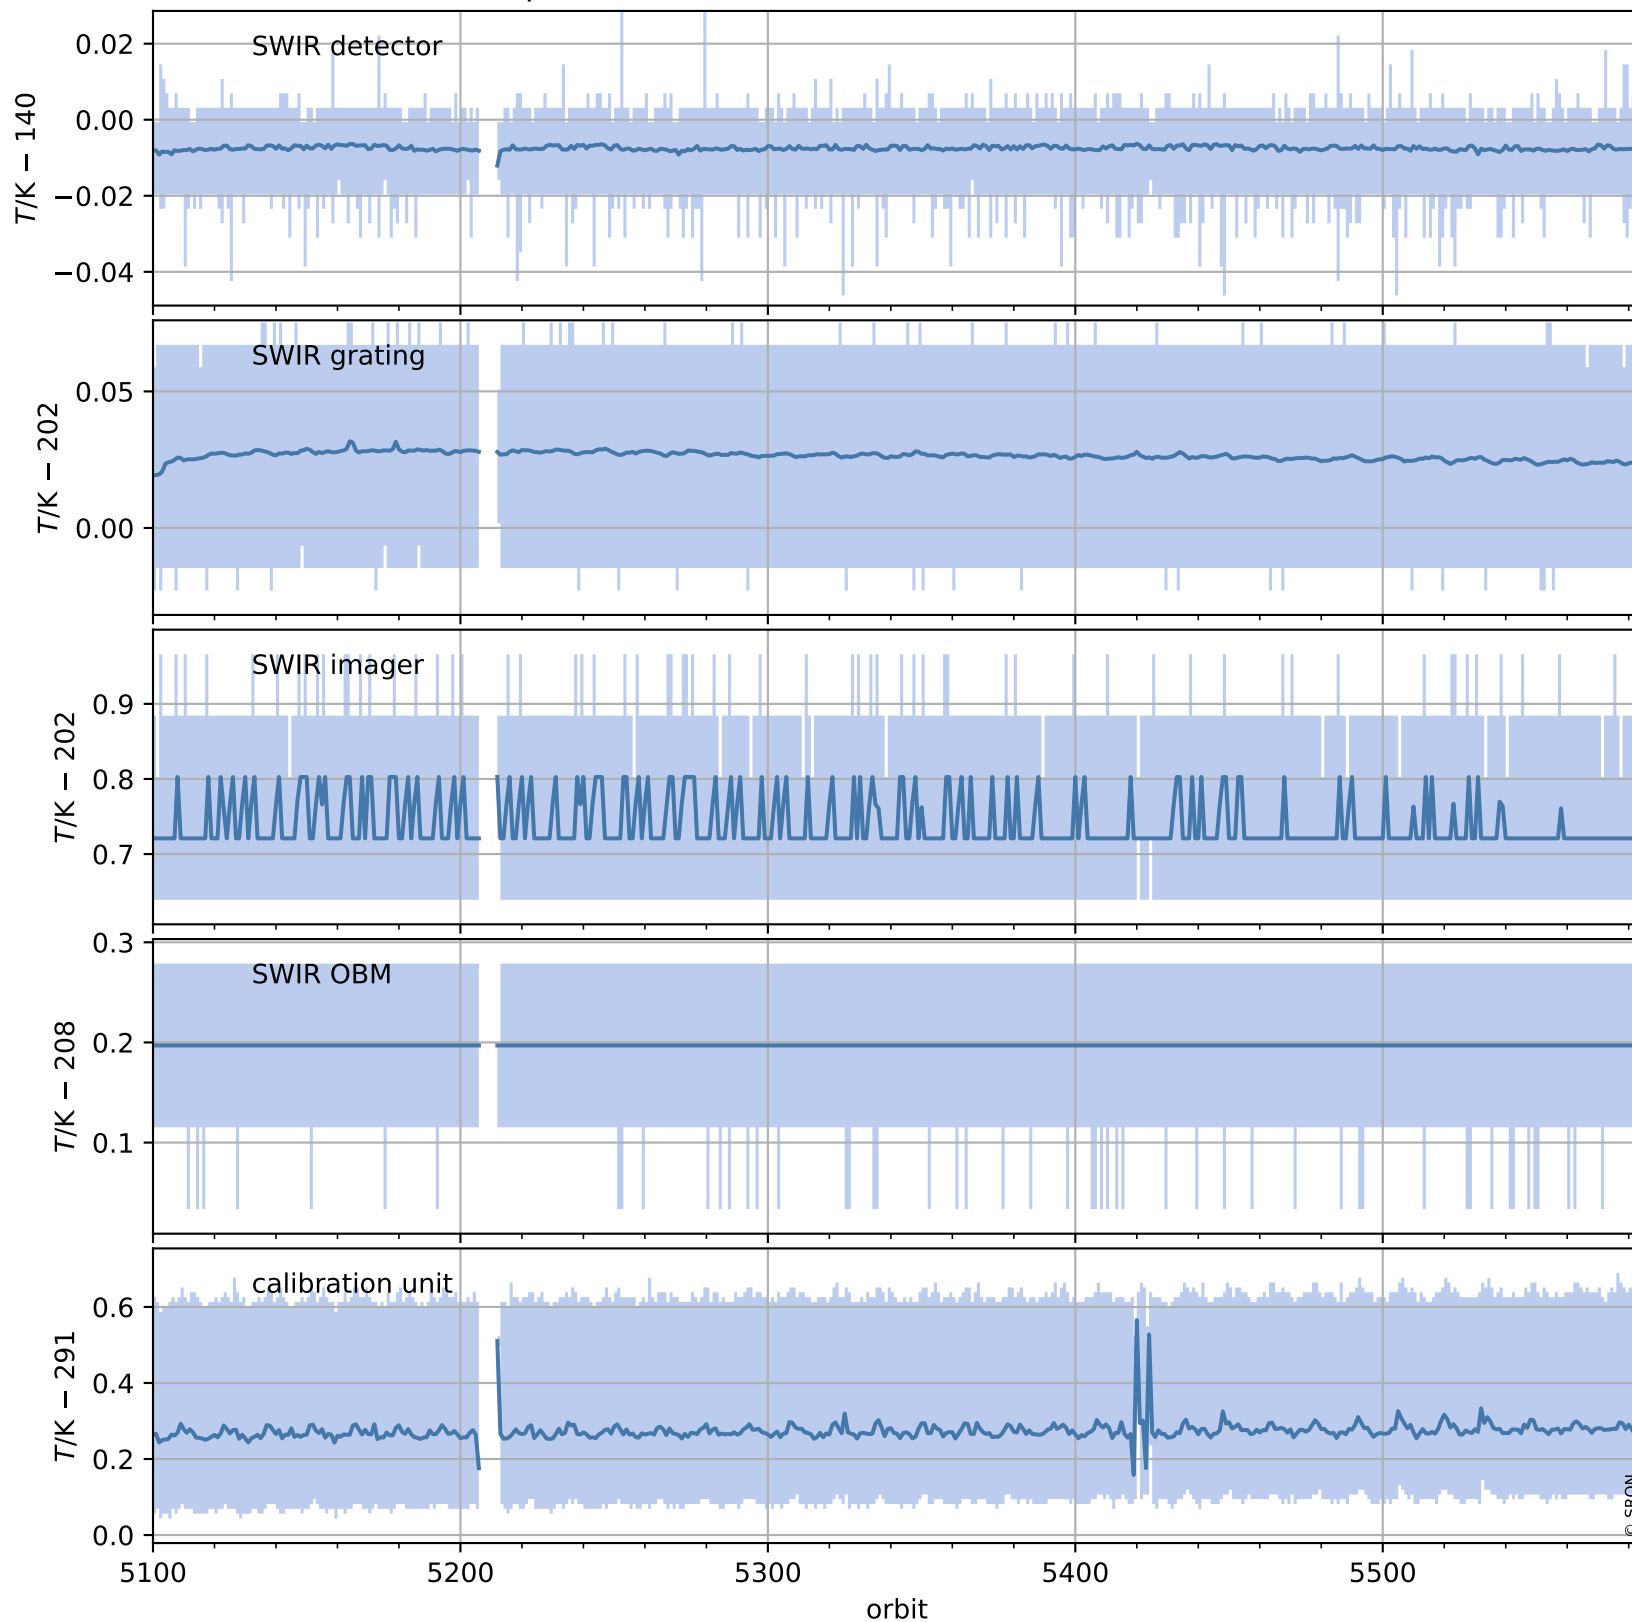

Tropomi SWIR housekeeping data

orbits : [5571, 5584]
coverage : 2018-11-10 / 2018-11-11
created : 2023-08-21T08:37:13

Temperature of sensors relevant for SWIR (one day)

Tropomi SWIR housekeeping data

orbits : [5100, 5584]
coverage : 2018-10-07 / 2018-11-11
created : 2023-08-21T08:37:14

Temperature of sensors relevant for SWIR (last month)

Tropomi SWIR housekeeping data

orbits : [5571, 5584]
coverage : 2018-11-10 / 2018-11-11
created : 2023-08-21T08:37:14

Current and duty cycle of 3 heaters relevant for SWIR (one day)

Tropomi SWIR housekeeping data

orbits : [5100, 5584]
coverage : 2018-10-07 / 2018-11-11
created : 2023-08-21T08:37:14

Current and duty cycle of 3 heaters relevant for SWIR (last month)

Tropomi SWIR housekeeping data

orbits : [5571, 5584]
coverage : 2018-11-10 / 2018-11-11
created : 2023-08-21T08:37:15

Temperature of sensors at the SWIR front-end electronics (one day)

Tropomi SWIR housekeeping data

orbits : [5100, 5584]
coverage : 2018-10-07 / 2018-11-11
created : 2023-08-21T08:37:15