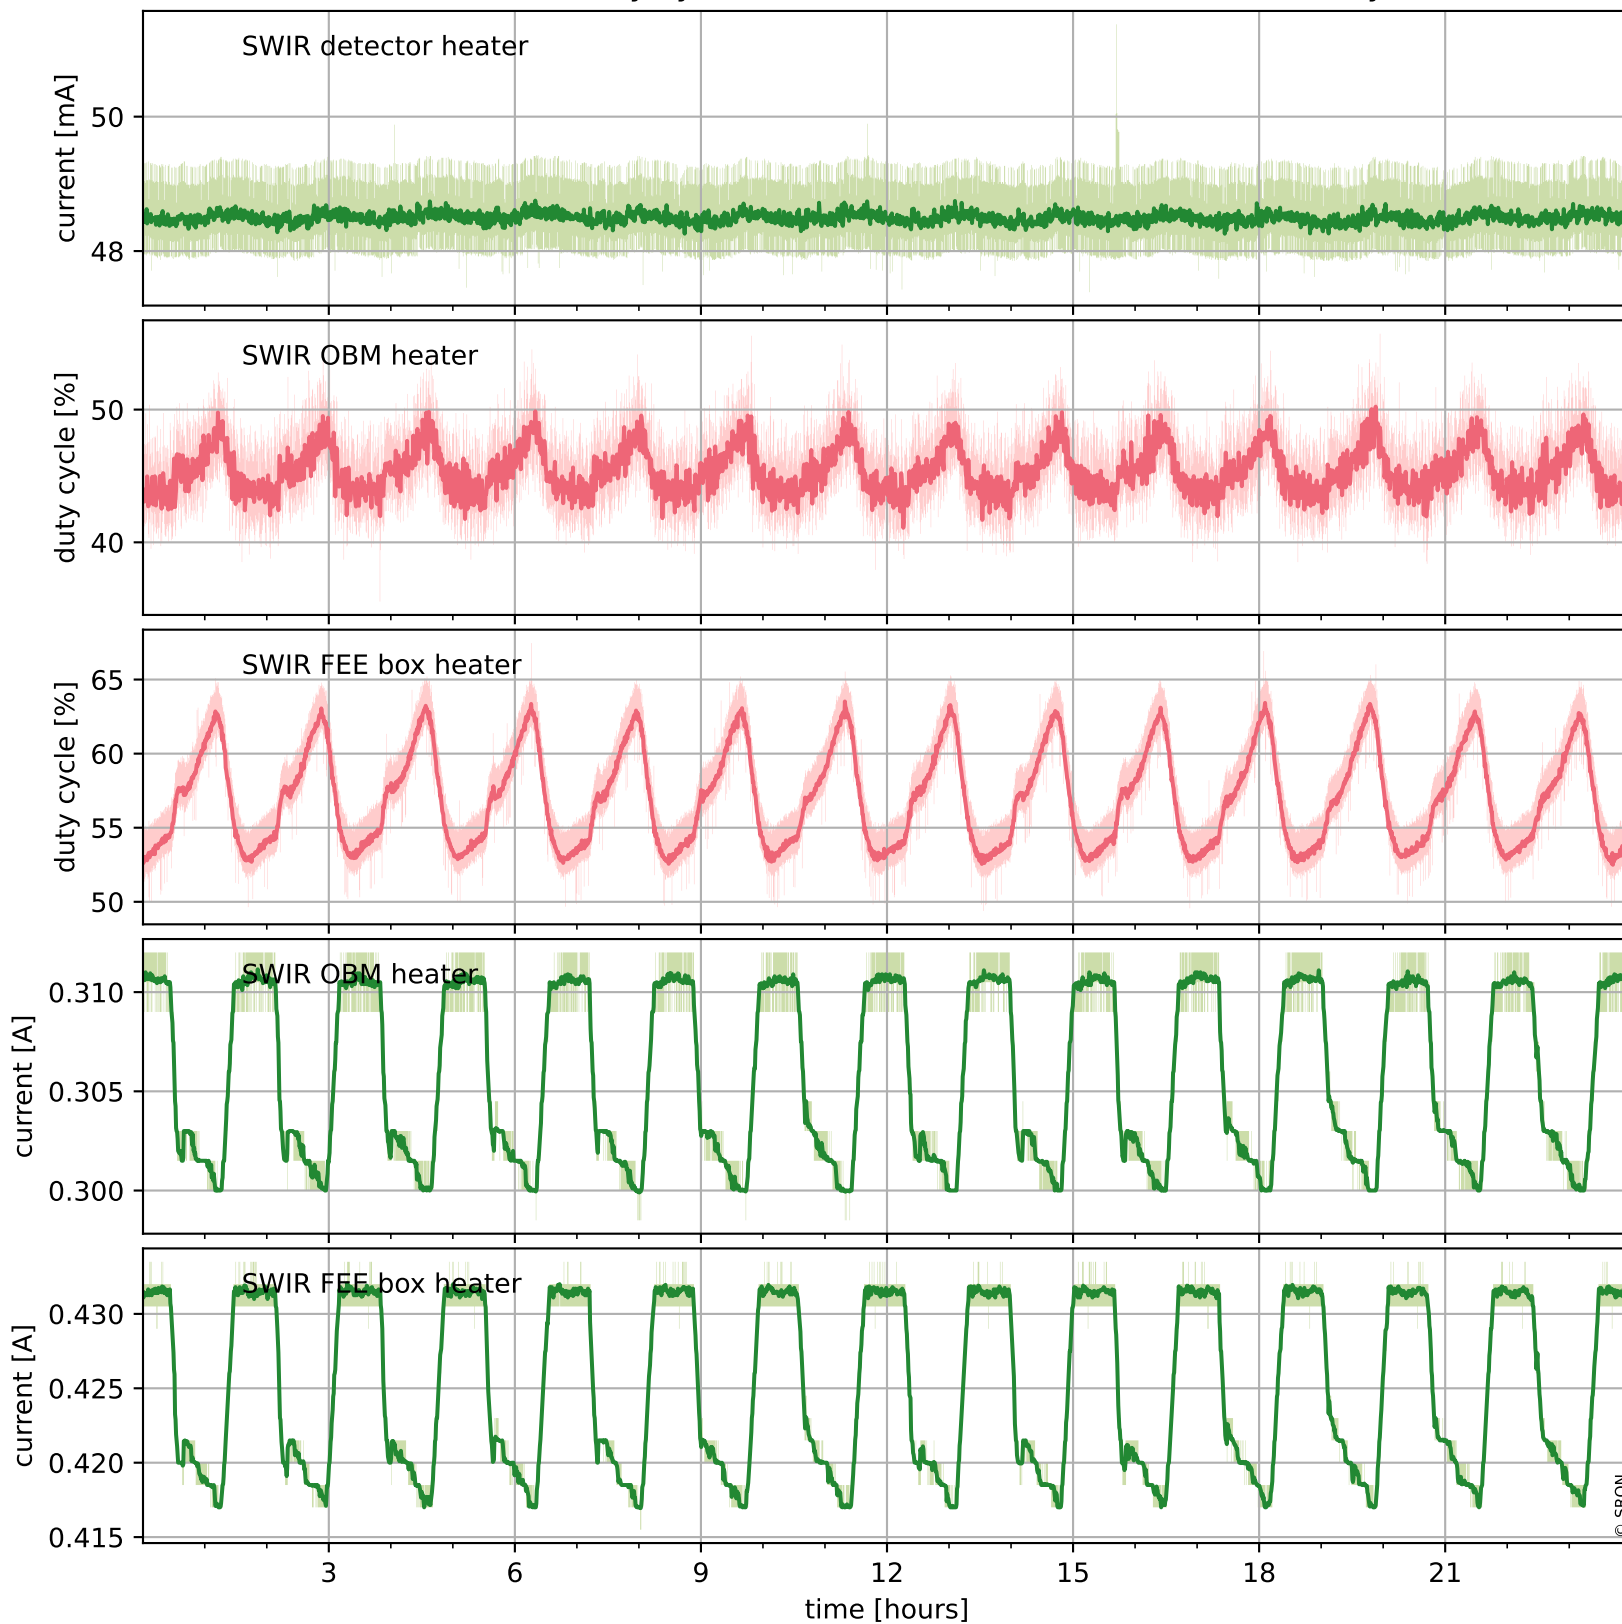

Tropomi SWIR housekeeping data

orbits : [5585, 5598]
coverage : 2018-11-11 / 2018-11-12
created : 2023-08-21T08:37:16

Temperature of sensors relevant for SWIR (one day)

Tropomi SWIR housekeeping data

orbits : [5114, 5598]
coverage : 2018-10-08 / 2018-11-12
created : 2023-08-21T08:37:16

Temperature of sensors relevant for SWIR (last month)

Tropomi SWIR housekeeping data

orbits : [5585, 5598]
coverage : 2018-11-11 / 2018-11-12
created : 2023-08-21T08:37:16

Current and duty cycle of 3 heaters relevant for SWIR (one day)

Tropomi SWIR housekeeping data

orbits : [5114, 5598]
coverage : 2018-10-08 / 2018-11-12
created : 2023-08-21T08:37:17

Current and duty cycle of 3 heaters relevant for SWIR (last month)

Tropomi SWIR housekeeping data