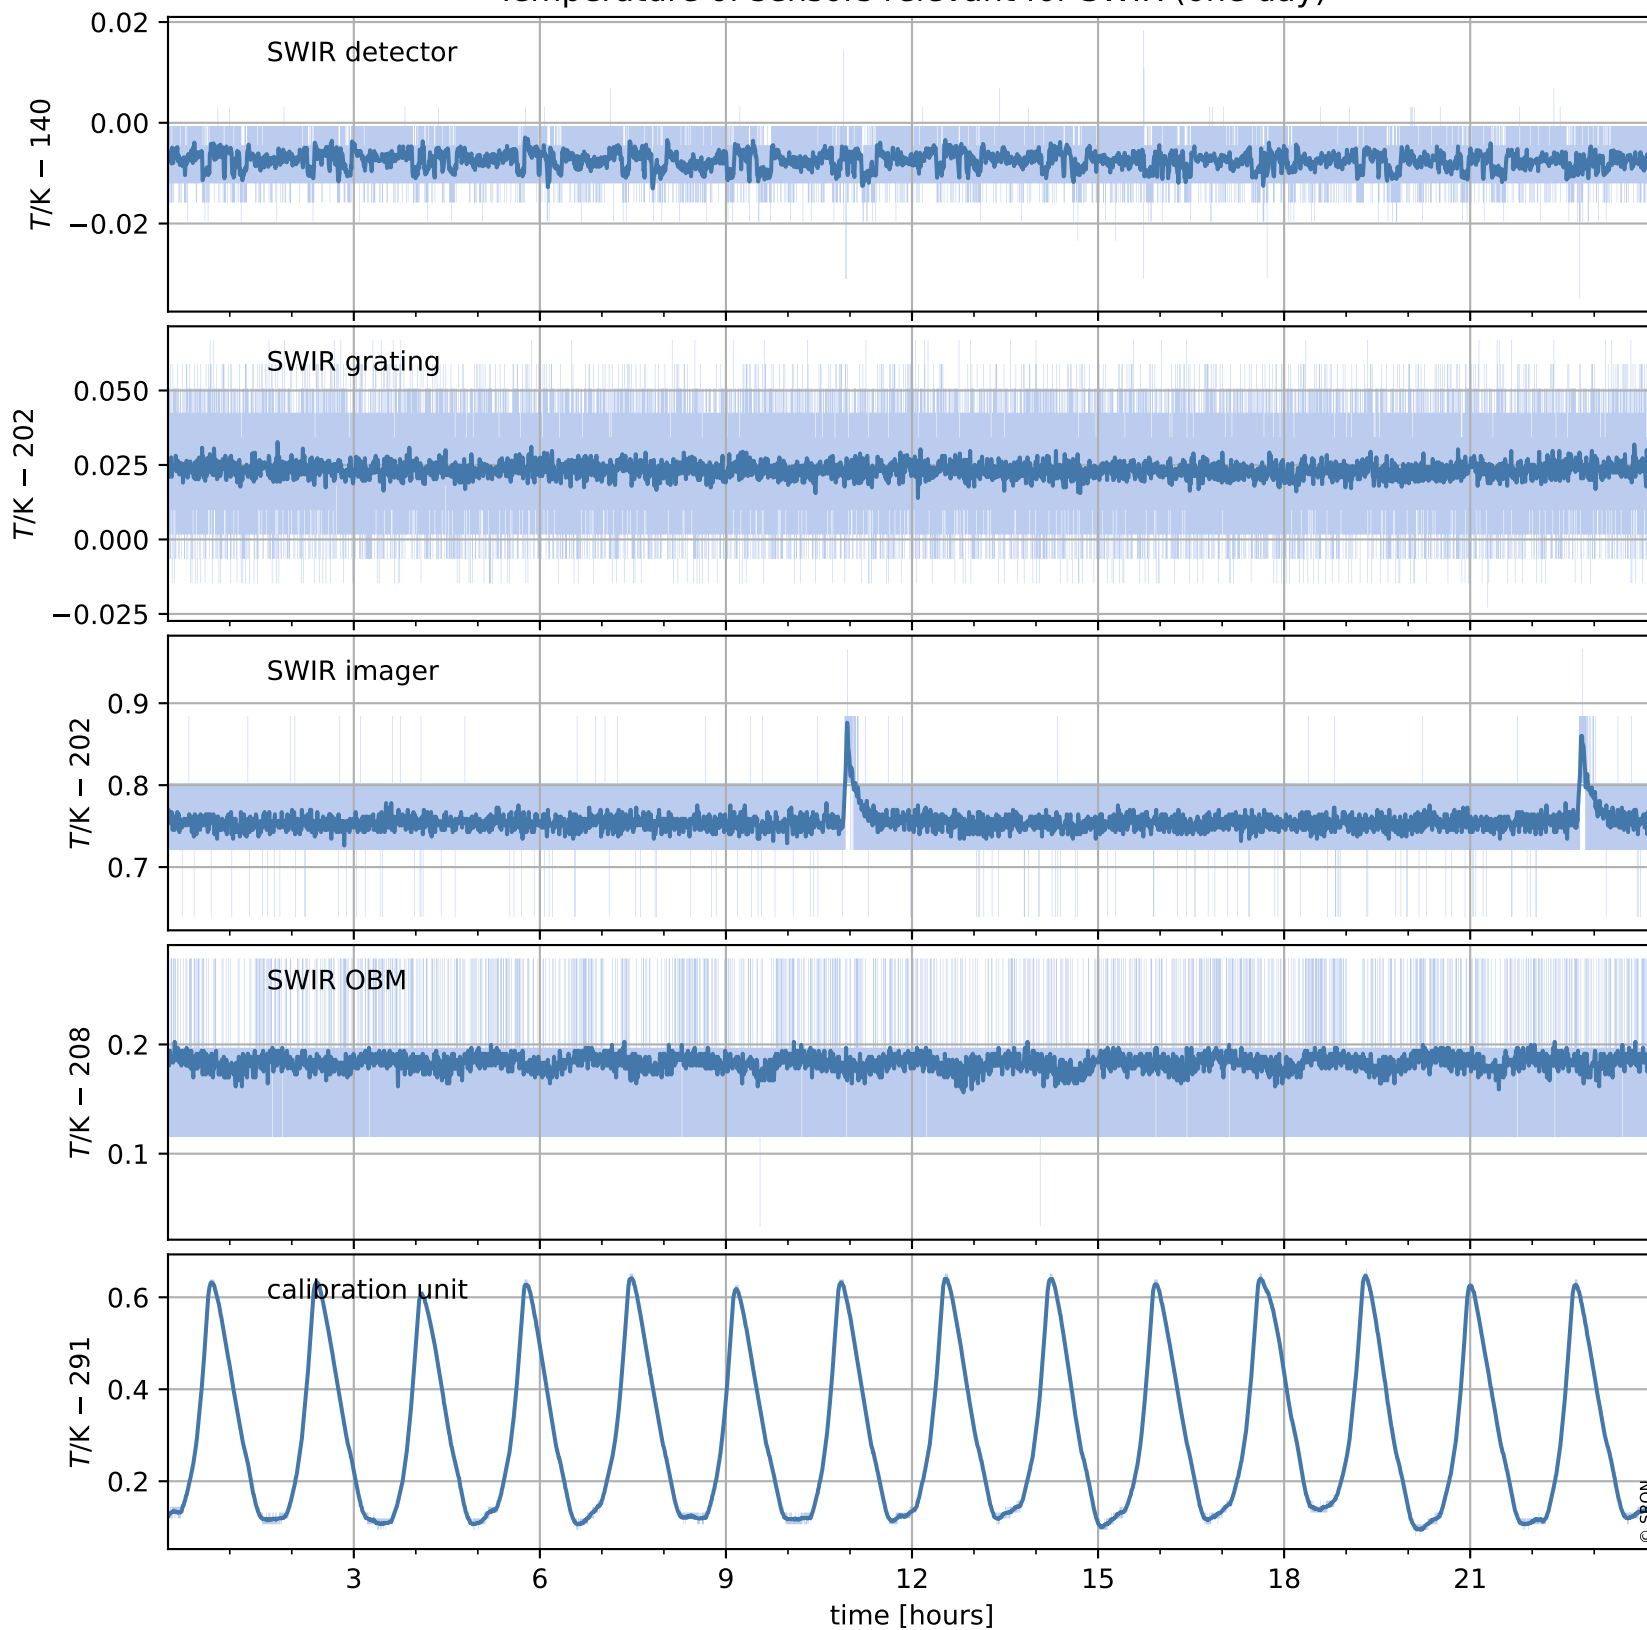

Tropomi SWIR housekeeping data

orbits : [5585, 5598]
coverage : 2018-11-11 / 2018-11-12
created : 2023-08-21T08:37:16

Temperature of sensors relevant for SWIR (one day)

Tropomi SWIR housekeeping data

orbits : [5114, 5598]
coverage : 2018-10-08 / 2018-11-12
created : 2023-08-21T08:37:16

Temperature of sensors relevant for SWIR (last month)

Tropomi SWIR housekeeping data

orbits : [5585, 5598]
coverage : 2018-11-11 / 2018-11-12
created : 2023-08-21T08:37:16

Current and duty cycle of 3 heaters relevant for SWIR (one day)

Tropomi SWIR housekeeping data

orbits : [5114, 5598]
coverage : 2018-10-08 / 2018-11-12
created : 2023-08-21T08:37:17

Current and duty cycle of 3 heaters relevant for SWIR (last month)

Tropomi SWIR housekeeping data