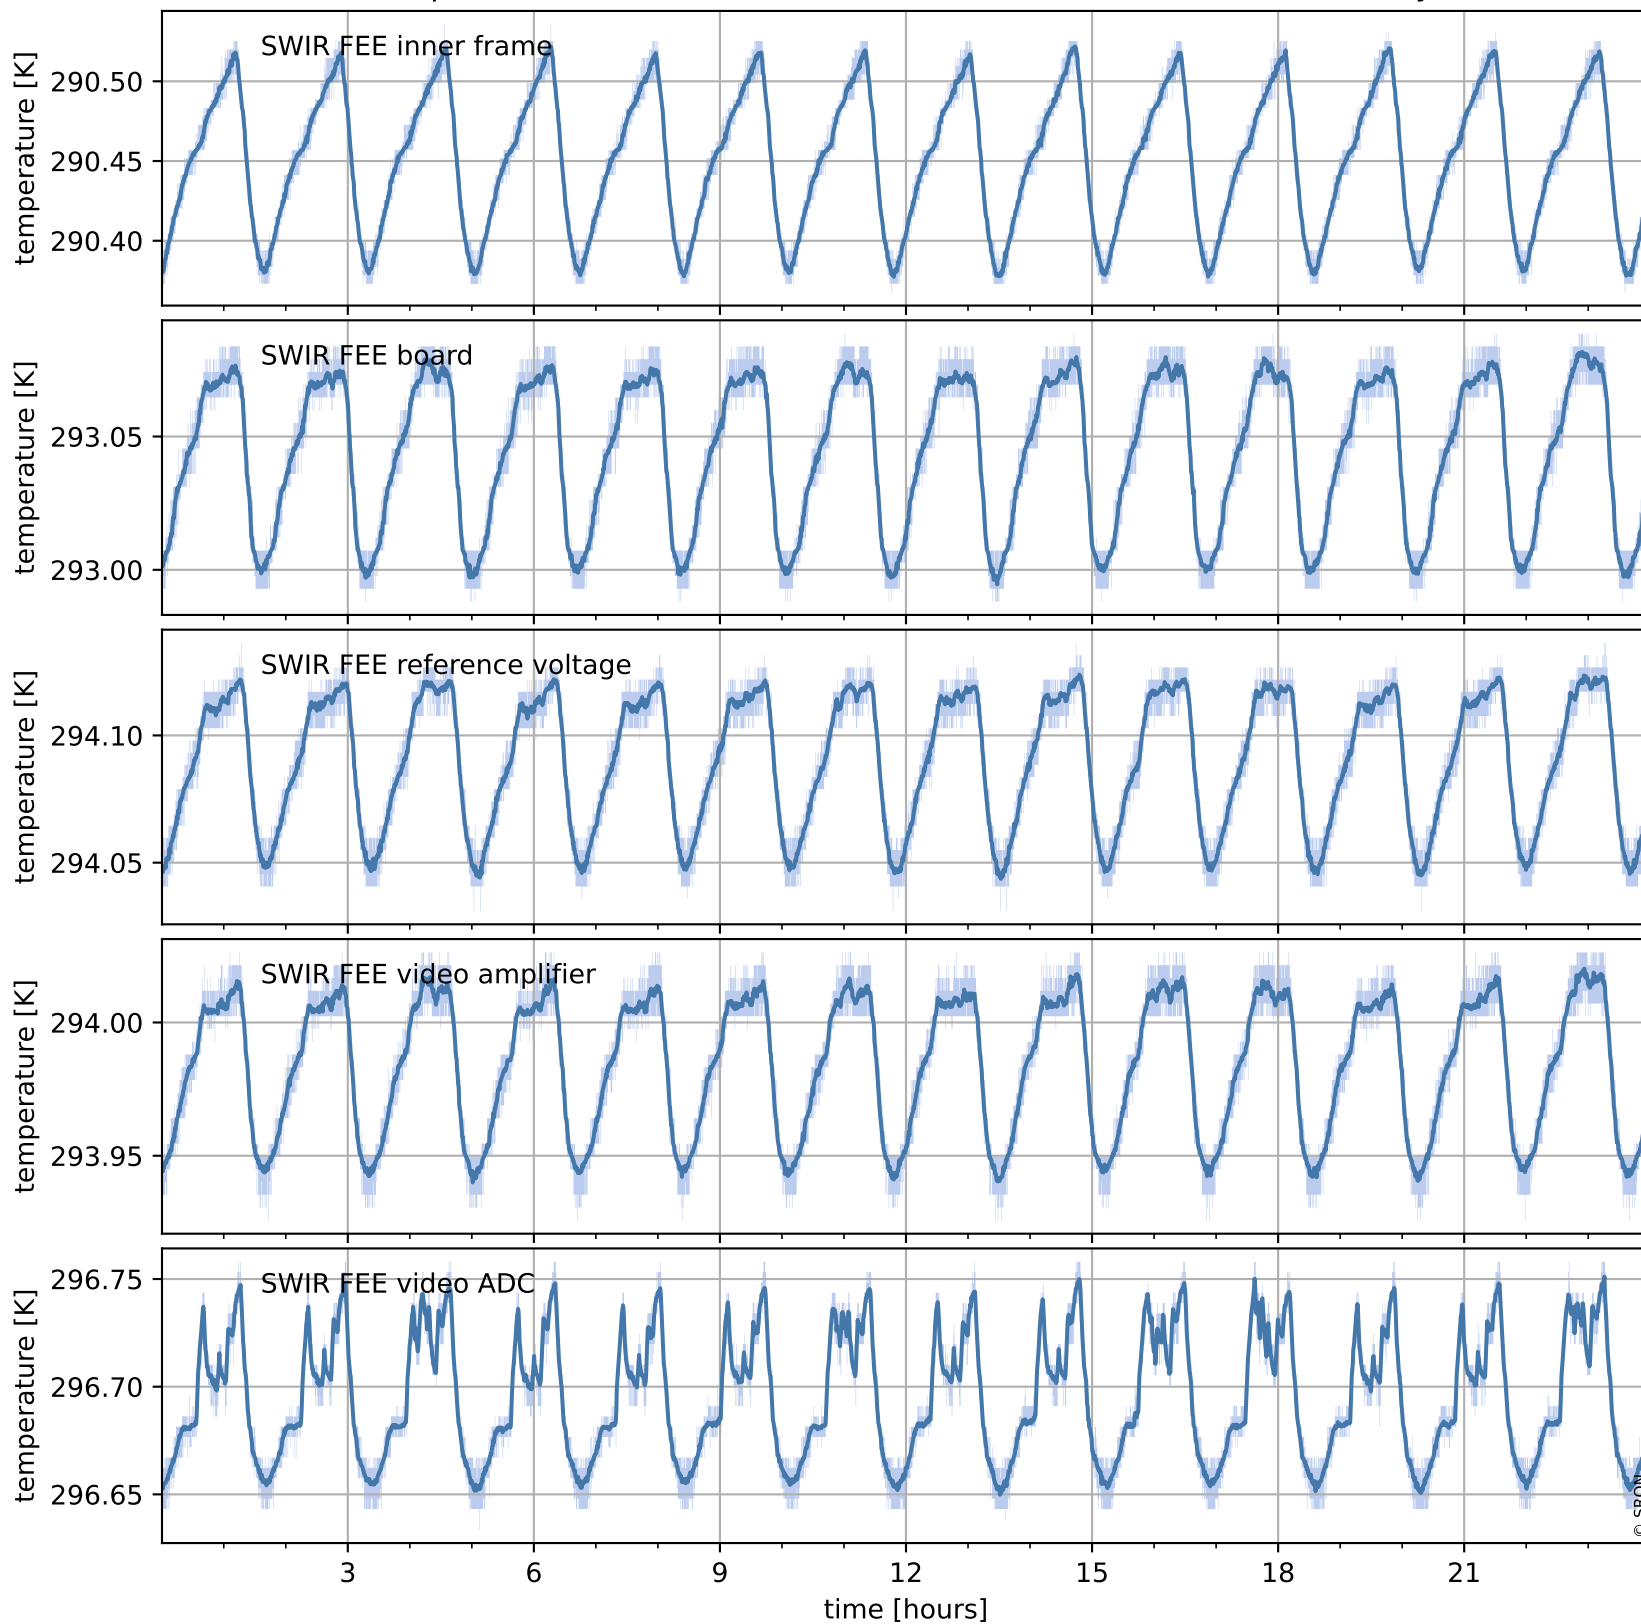

Tropomi SWIR housekeeping data

orbits : [5585, 5598]
coverage : 2018-11-11 / 2018-11-12
created : 2023-08-21T08:37:16

Temperature of sensors relevant for SWIR (one day)

Tropomi SWIR housekeeping data

orbits : [5114, 5598]
coverage : 2018-10-08 / 2018-11-12
created : 2023-08-21T08:37:16

Temperature of sensors relevant for SWIR (last month)

Tropomi SWIR housekeeping data

orbits : [5585, 5598]
coverage : 2018-11-11 / 2018-11-12
created : 2023-08-21T08:37:16

Current and duty cycle of 3 heaters relevant for SWIR (one day)

Tropomi SWIR housekeeping data

orbits : [5114, 5598]
coverage : 2018-10-08 / 2018-11-12
created : 2023-08-21T08:37:17

Current and duty cycle of 3 heaters relevant for SWIR (last month)

Tropomi SWIR housekeeping data

orbits : [5585, 5598]
coverage : 2018-11-11 / 2018-11-12
created : 2023-08-21T08:37:17

Temperature of sensors at the SWIR front-end electronics (one day)

Tropomi SWIR housekeeping data

orbits : [5114, 5598]
coverage : 2018-10-08 / 2018-11-12
created : 2023-08-21T08:37:17