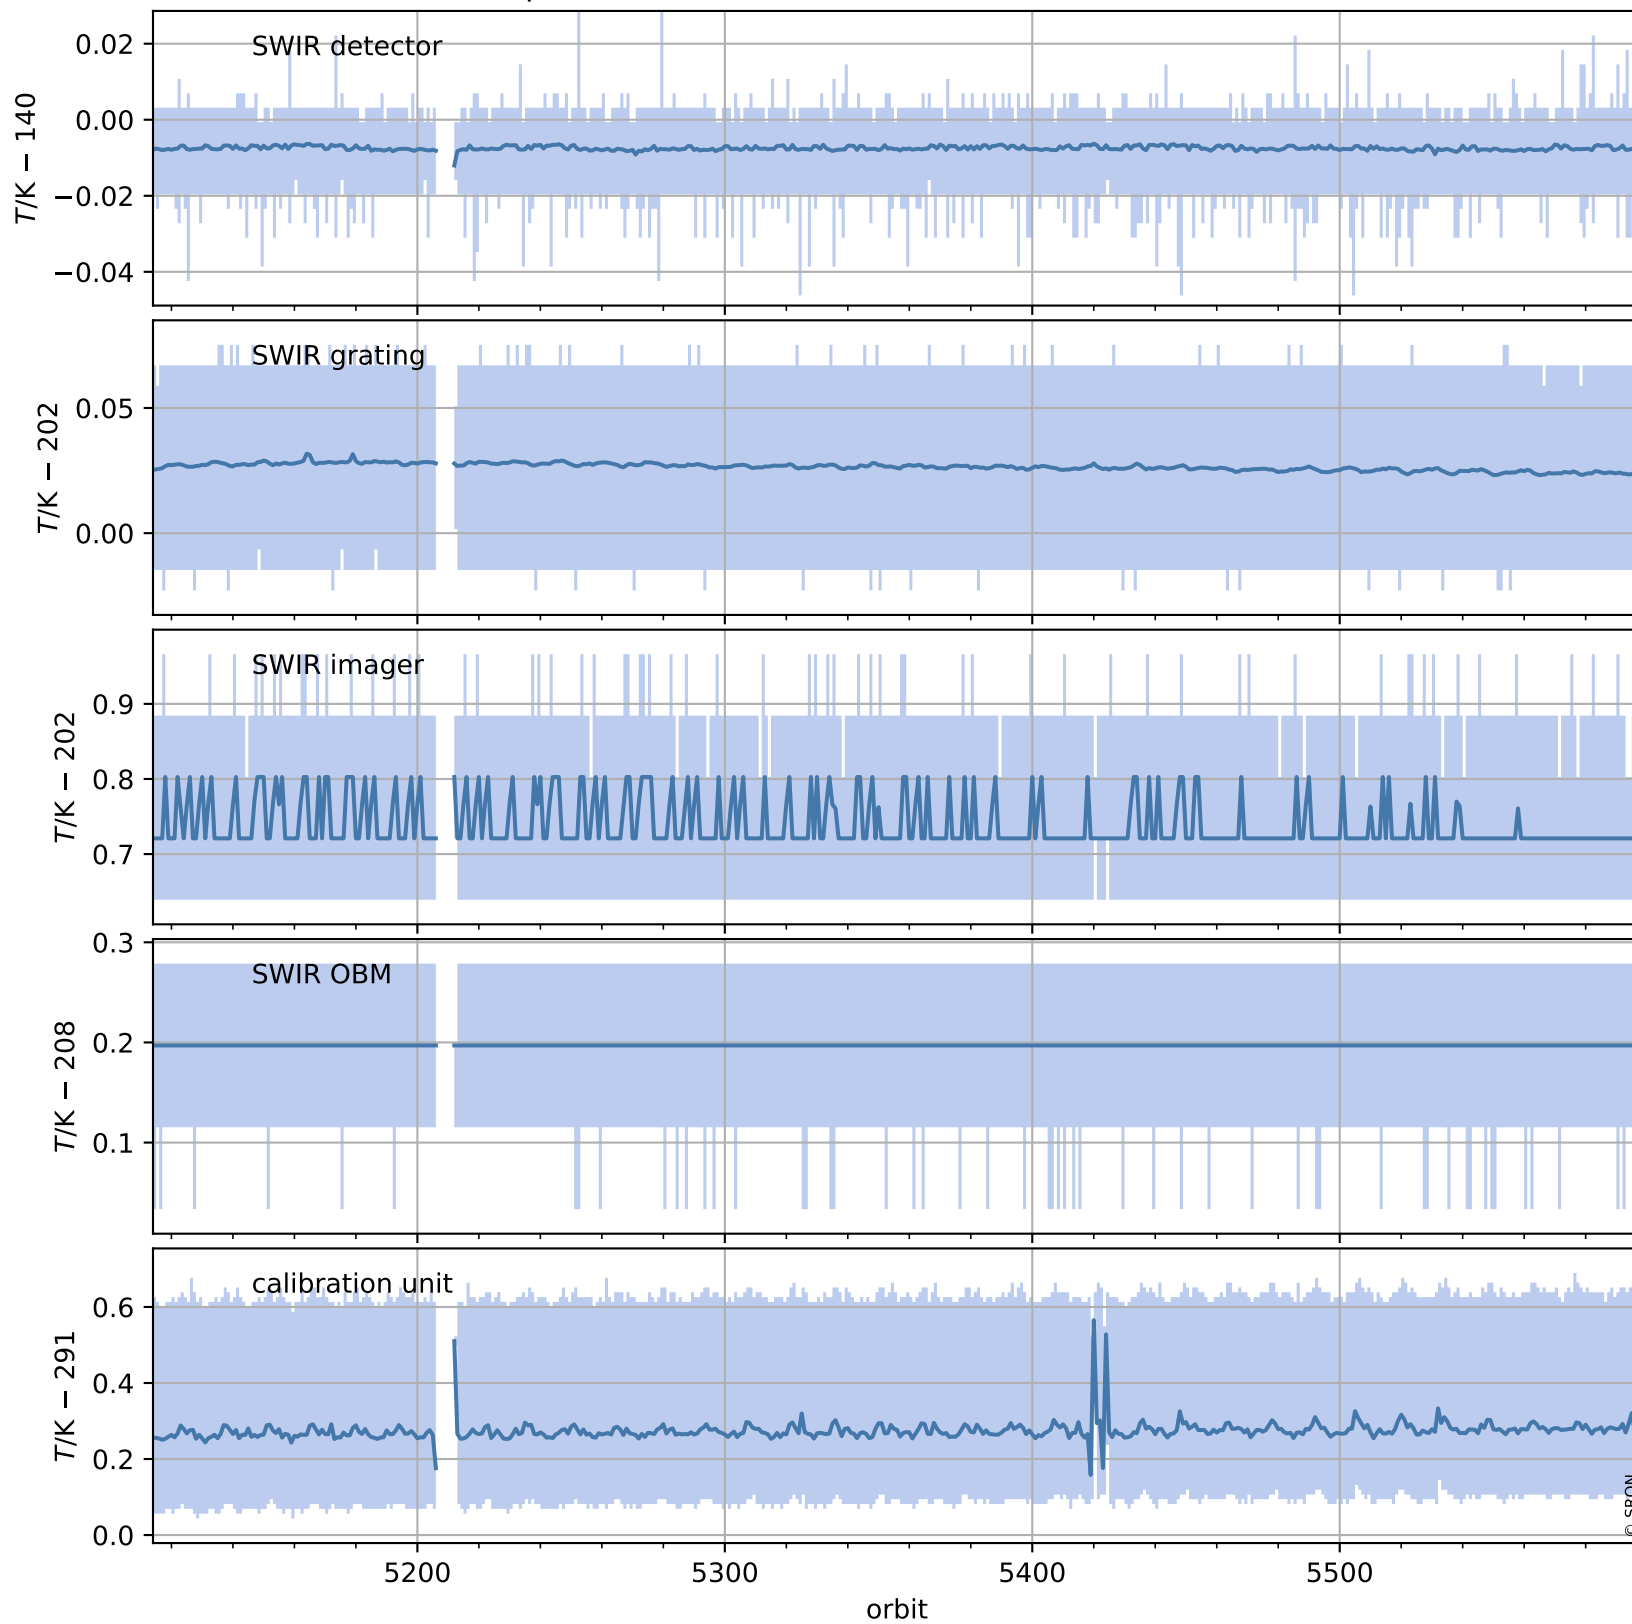

Tropomi SWIR housekeeping data

orbits : [5585, 5598]
coverage : 2018-11-11 / 2018-11-12
created : 2023-08-21T08:37:16

Temperature of sensors relevant for SWIR (one day)

Tropomi SWIR housekeeping data

orbits : [5114, 5598]
coverage : 2018-10-08 / 2018-11-12
created : 2023-08-21T08:37:16

Temperature of sensors relevant for SWIR (last month)

Tropomi SWIR housekeeping data

orbits : [5585, 5598]
coverage : 2018-11-11 / 2018-11-12
created : 2023-08-21T08:37:16

Current and duty cycle of 3 heaters relevant for SWIR (one day)

Tropomi SWIR housekeeping data

orbits : [5114, 5598]
coverage : 2018-10-08 / 2018-11-12
created : 2023-08-21T08:37:17

Current and duty cycle of 3 heaters relevant for SWIR (last month)

Tropomi SWIR housekeeping data

orbits : [5585, 5598]
coverage : 2018-11-11 / 2018-11-12
created : 2023-08-21T08:37:17

Temperature of sensors at the SWIR front-end electronics (one day)

Tropomi SWIR housekeeping data

orbits : [5114, 5598]
coverage : 2018-10-08 / 2018-11-12
created : 2023-08-21T08:37:17