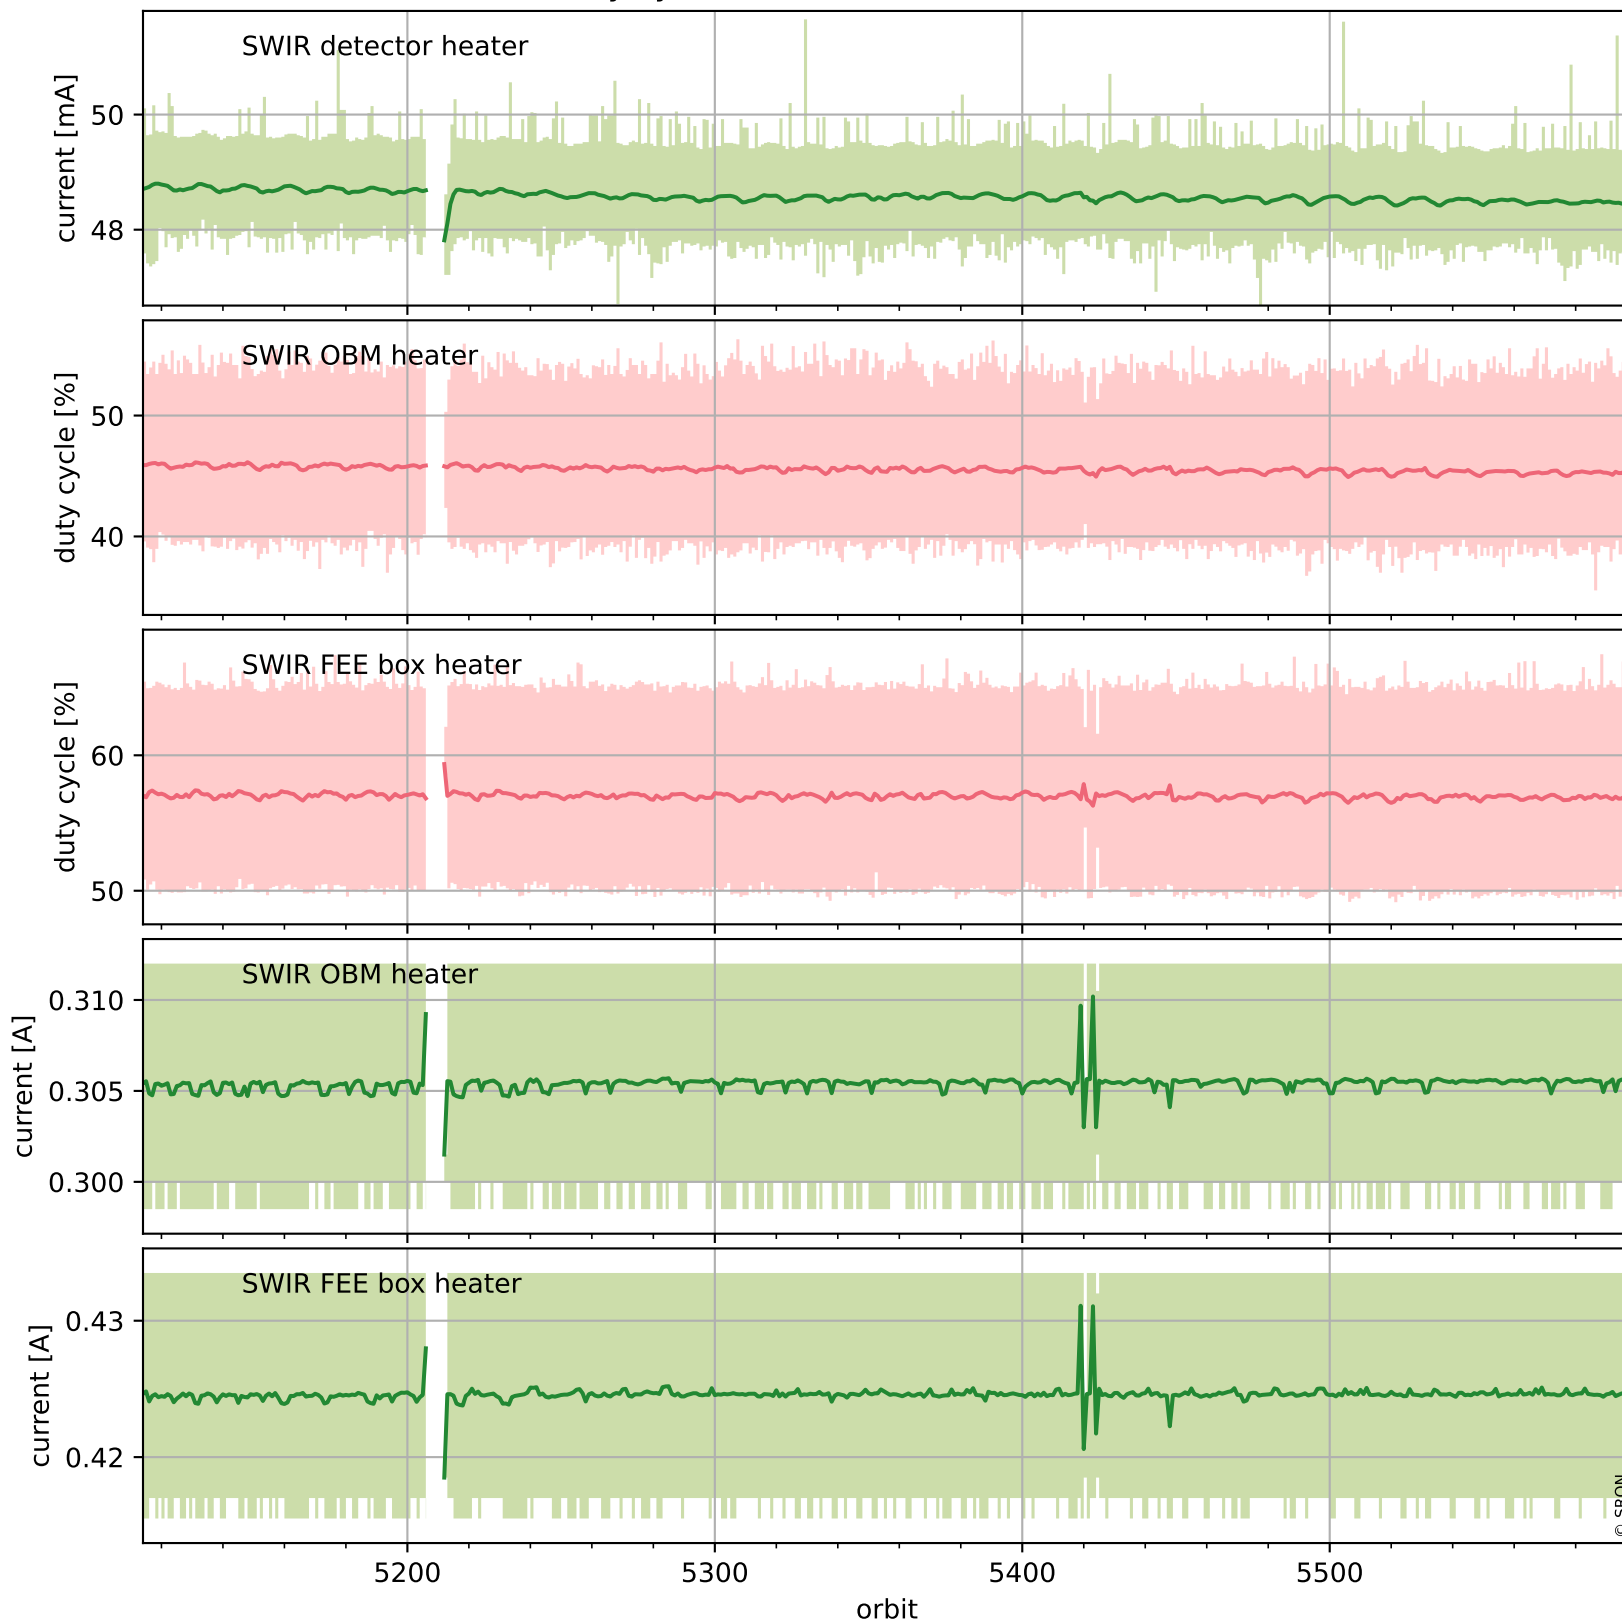

Tropomi SWIR housekeeping data

orbits : [5585, 5598]
coverage : 2018-11-11 / 2018-11-12
created : 2023-08-21T08:37:16

Temperature of sensors relevant for SWIR (one day)

Tropomi SWIR housekeeping data

orbits : [5114, 5598]
coverage : 2018-10-08 / 2018-11-12
created : 2023-08-21T08:37:16

Temperature of sensors relevant for SWIR (last month)

Tropomi SWIR housekeeping data

orbits : [5585, 5598]
coverage : 2018-11-11 / 2018-11-12
created : 2023-08-21T08:37:16

Current and duty cycle of 3 heaters relevant for SWIR (one day)

Tropomi SWIR housekeeping data

orbits : [5114, 5598]
coverage : 2018-10-08 / 2018-11-12
created : 2023-08-21T08:37:17

Current and duty cycle of 3 heaters relevant for SWIR (last month)

Tropomi SWIR housekeeping data

orbits : [5585, 5598]
coverage : 2018-11-11 / 2018-11-12
created : 2023-08-21T08:37:17

Temperature of sensors at the SWIR front-end electronics (one day)

Tropomi SWIR housekeeping data

orbits : [5114, 5598]
coverage : 2018-10-08 / 2018-11-12
created : 2023-08-21T08:37:17