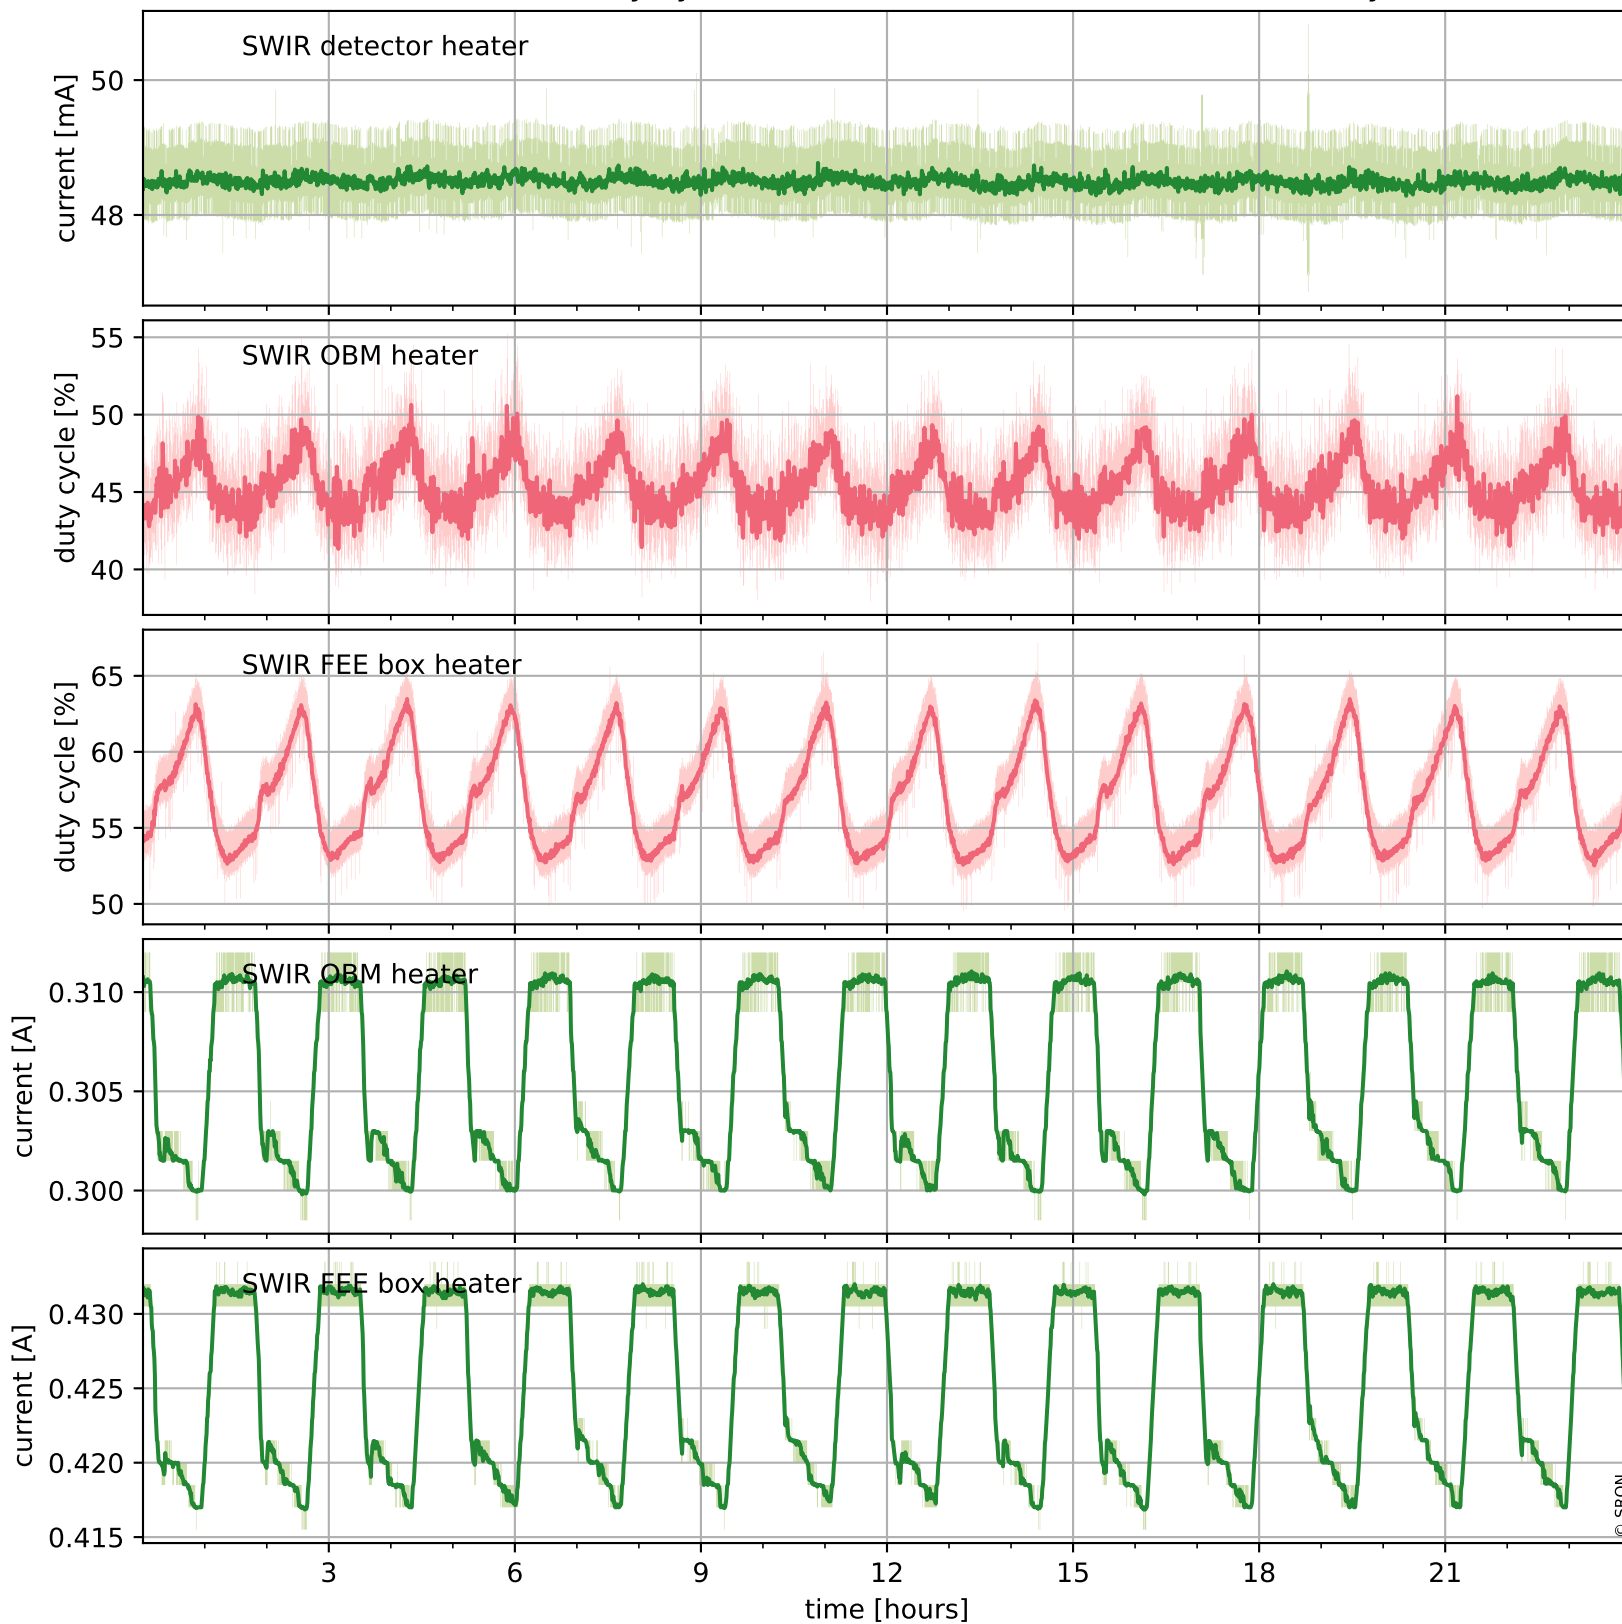

Tropomi SWIR housekeeping data

orbits : [5599, 5612]
coverage : 2018-11-12 / 2018-11-13
created : 2023-08-21T08:37:18

Temperature of sensors relevant for SWIR (one day)

Tropomi SWIR housekeeping data

orbits : [5128, 5612]
coverage : 2018-10-09 / 2018-11-13
created : 2023-08-21T08:37:18

Temperature of sensors relevant for SWIR (last month)

Tropomi SWIR housekeeping data

orbits : [5599, 5612]
coverage : 2018-11-12 / 2018-11-13
created : 2023-08-21T08:37:19

Current and duty cycle of 3 heaters relevant for SWIR (one day)