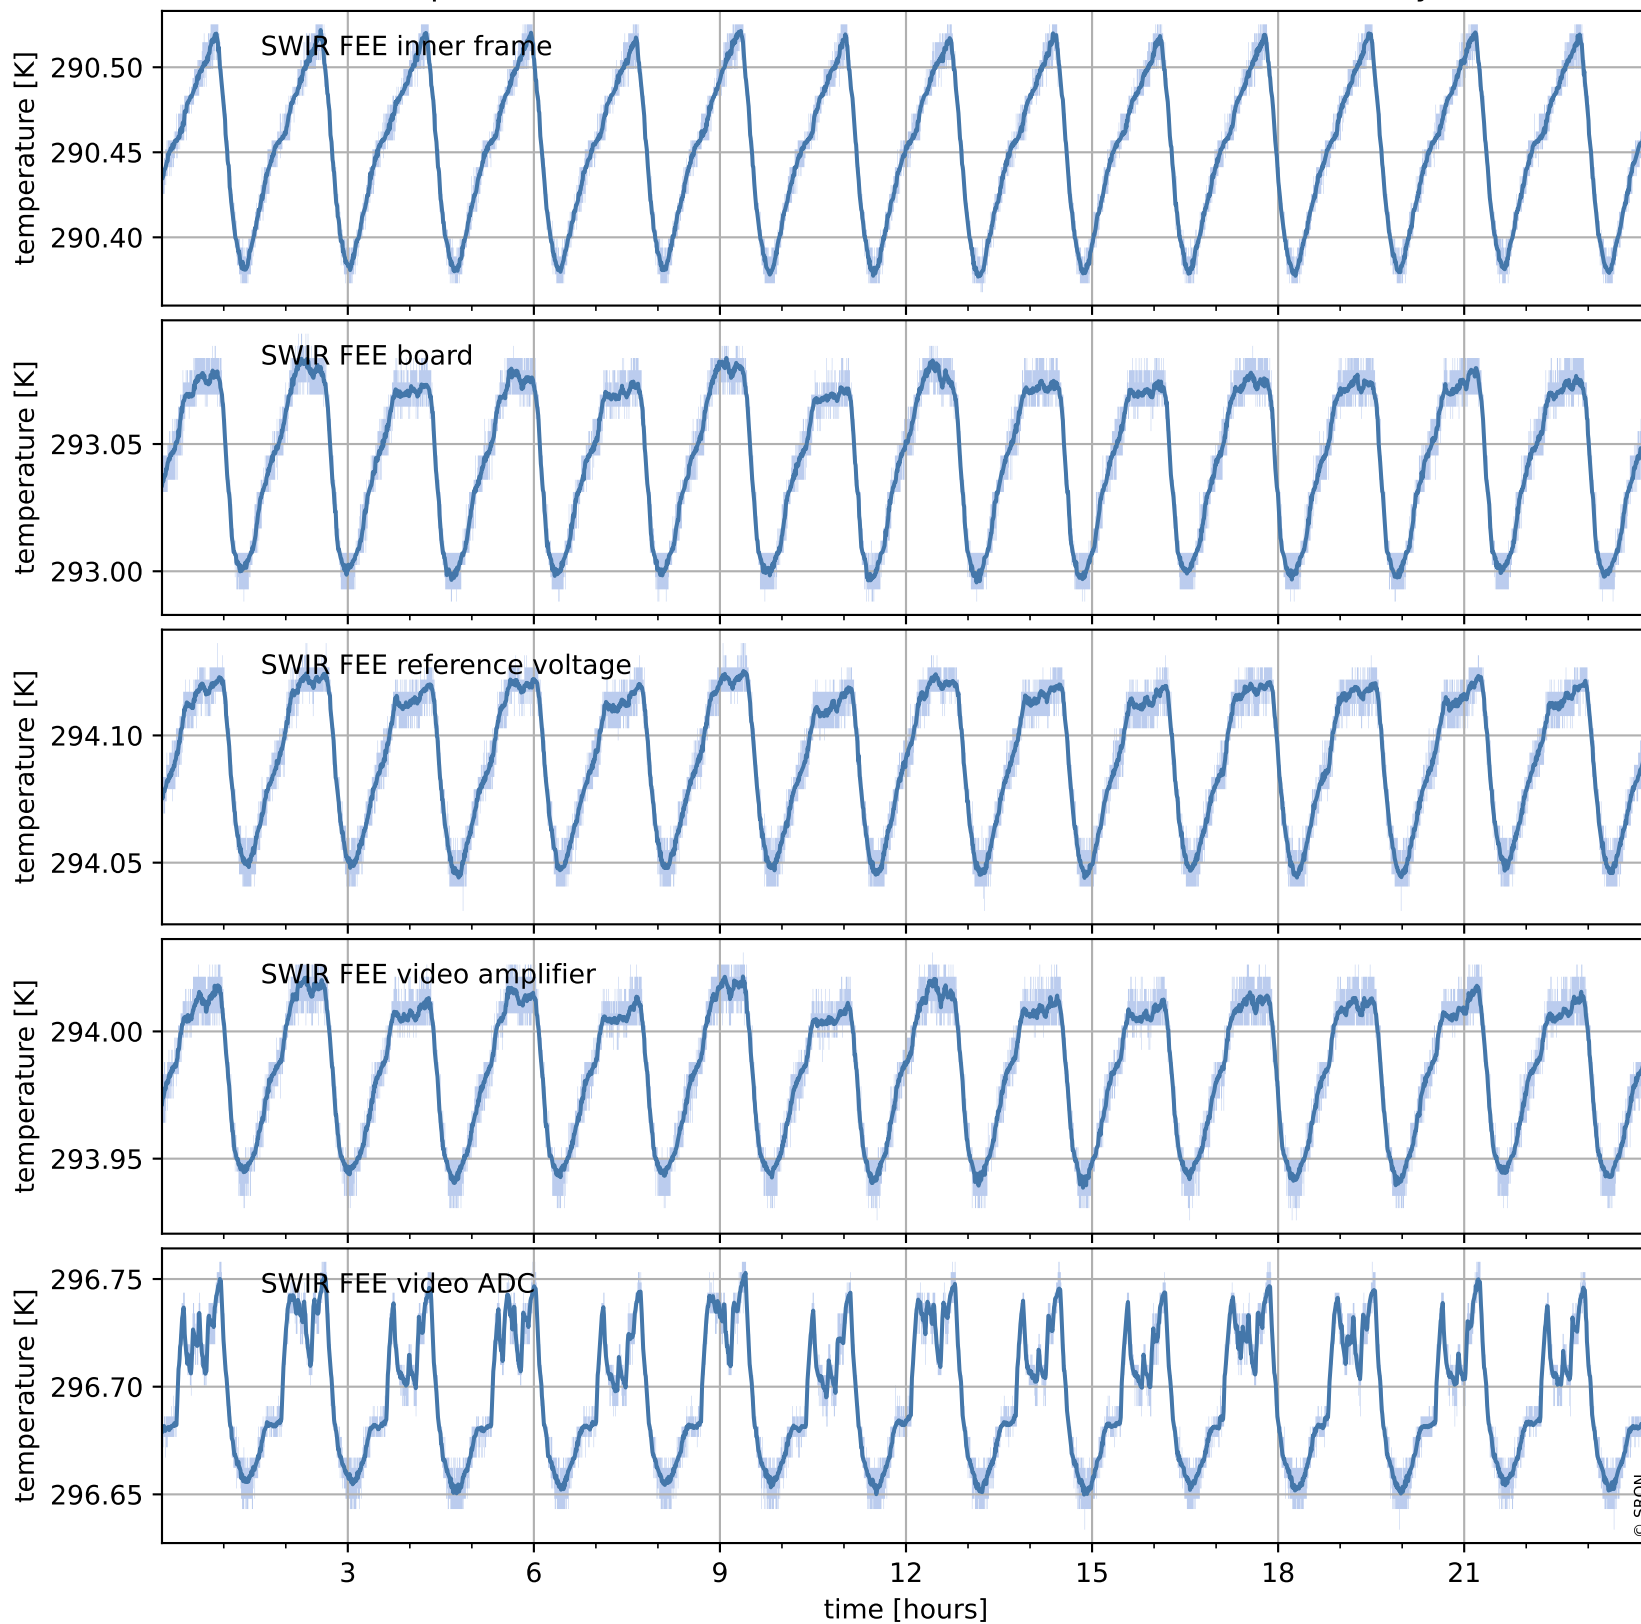

Tropomi SWIR housekeeping data

orbits : [5599, 5612]
coverage : 2018-11-12 / 2018-11-13
created : 2023-08-21T08:37:18

Temperature of sensors relevant for SWIR (one day)

Tropomi SWIR housekeeping data

orbits : [5128, 5612]
coverage : 2018-10-09 / 2018-11-13
created : 2023-08-21T08:37:18

Temperature of sensors relevant for SWIR (last month)

Tropomi SWIR housekeeping data

orbits : [5599, 5612]
coverage : 2018-11-12 / 2018-11-13
created : 2023-08-21T08:37:19

Current and duty cycle of 3 heaters relevant for SWIR (one day)

Tropomi SWIR housekeeping data

orbits : [5128, 5612]
coverage : 2018-10-09 / 2018-11-13
created : 2023-08-21T08:37:19

Current and duty cycle of 3 heaters relevant for SWIR (last month)

Tropomi SWIR housekeeping data

orbits : [5599, 5612]
coverage : 2018-11-12 / 2018-11-13
created : 2023-08-21T08:37:19

Temperature of sensors at the SWIR front-end electronics (one day)

Tropomi SWIR housekeeping data

orbits : [5128, 5612]
coverage : 2018-10-09 / 2018-11-13
created : 2023-08-21T08:37:20