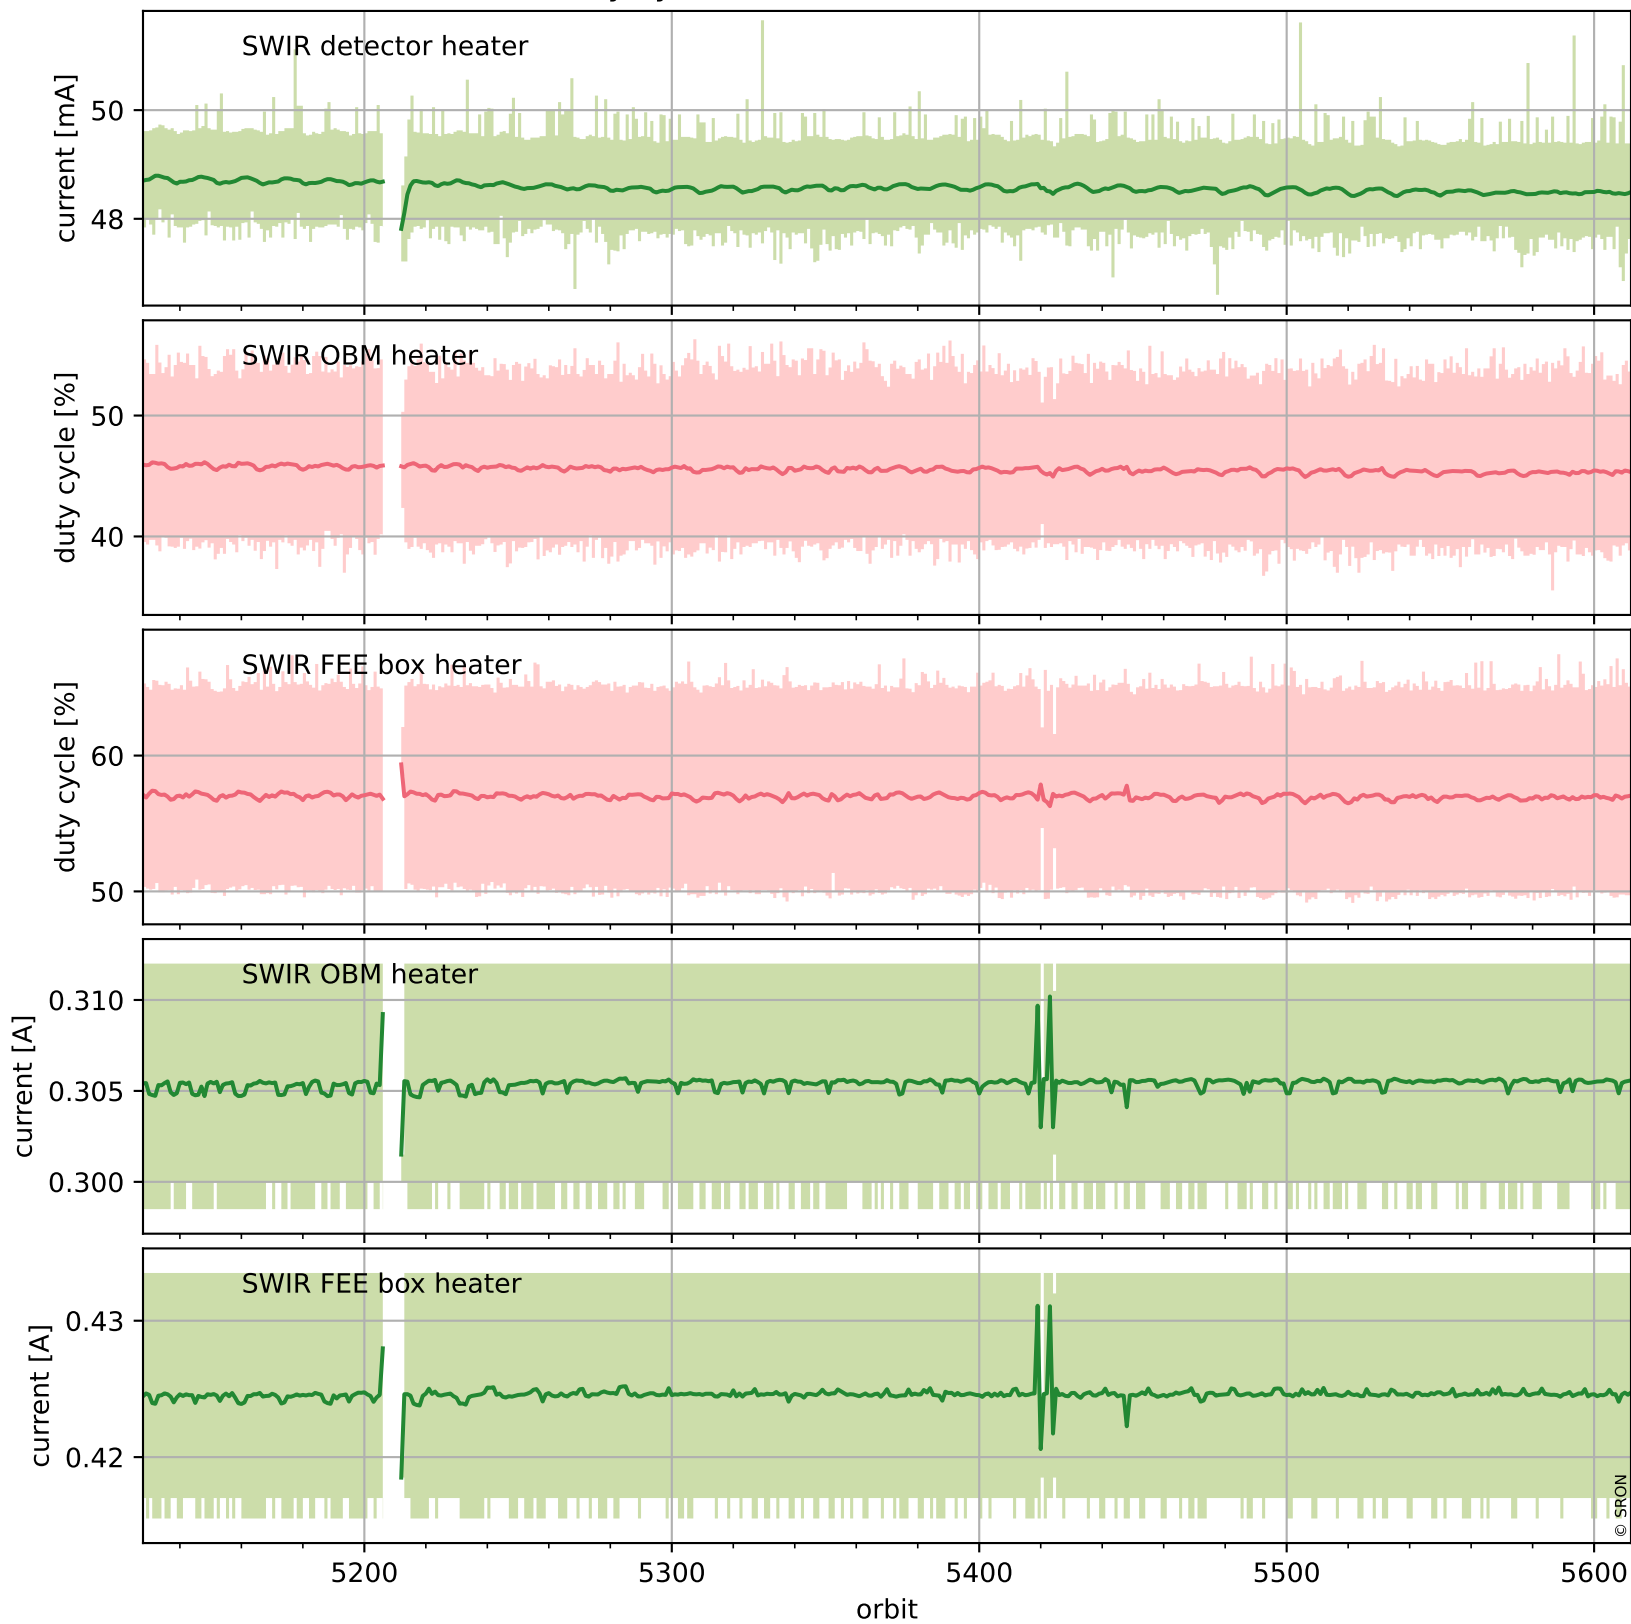

Tropomi SWIR housekeeping data

orbits : [5599, 5612]
coverage : 2018-11-12 / 2018-11-13
created : 2023-08-21T08:37:18

Temperature of sensors relevant for SWIR (one day)

Tropomi SWIR housekeeping data

orbits : [5128, 5612]
coverage : 2018-10-09 / 2018-11-13
created : 2023-08-21T08:37:18

Temperature of sensors relevant for SWIR (last month)

Tropomi SWIR housekeeping data

orbits : [5599, 5612]
coverage : 2018-11-12 / 2018-11-13
created : 2023-08-21T08:37:19

Current and duty cycle of 3 heaters relevant for SWIR (one day)

Tropomi SWIR housekeeping data

orbits : [5128, 5612]
coverage : 2018-10-09 / 2018-11-13
created : 2023-08-21T08:37:19

Current and duty cycle of 3 heaters relevant for SWIR (last month)

Tropomi SWIR housekeeping data

orbits : [5599, 5612]
coverage : 2018-11-12 / 2018-11-13
created : 2023-08-21T08:37:19

Temperature of sensors at the SWIR front-end electronics (one day)

Tropomi SWIR housekeeping data

orbits : [5128, 5612]
coverage : 2018-10-09 / 2018-11-13
created : 2023-08-21T08:37:20