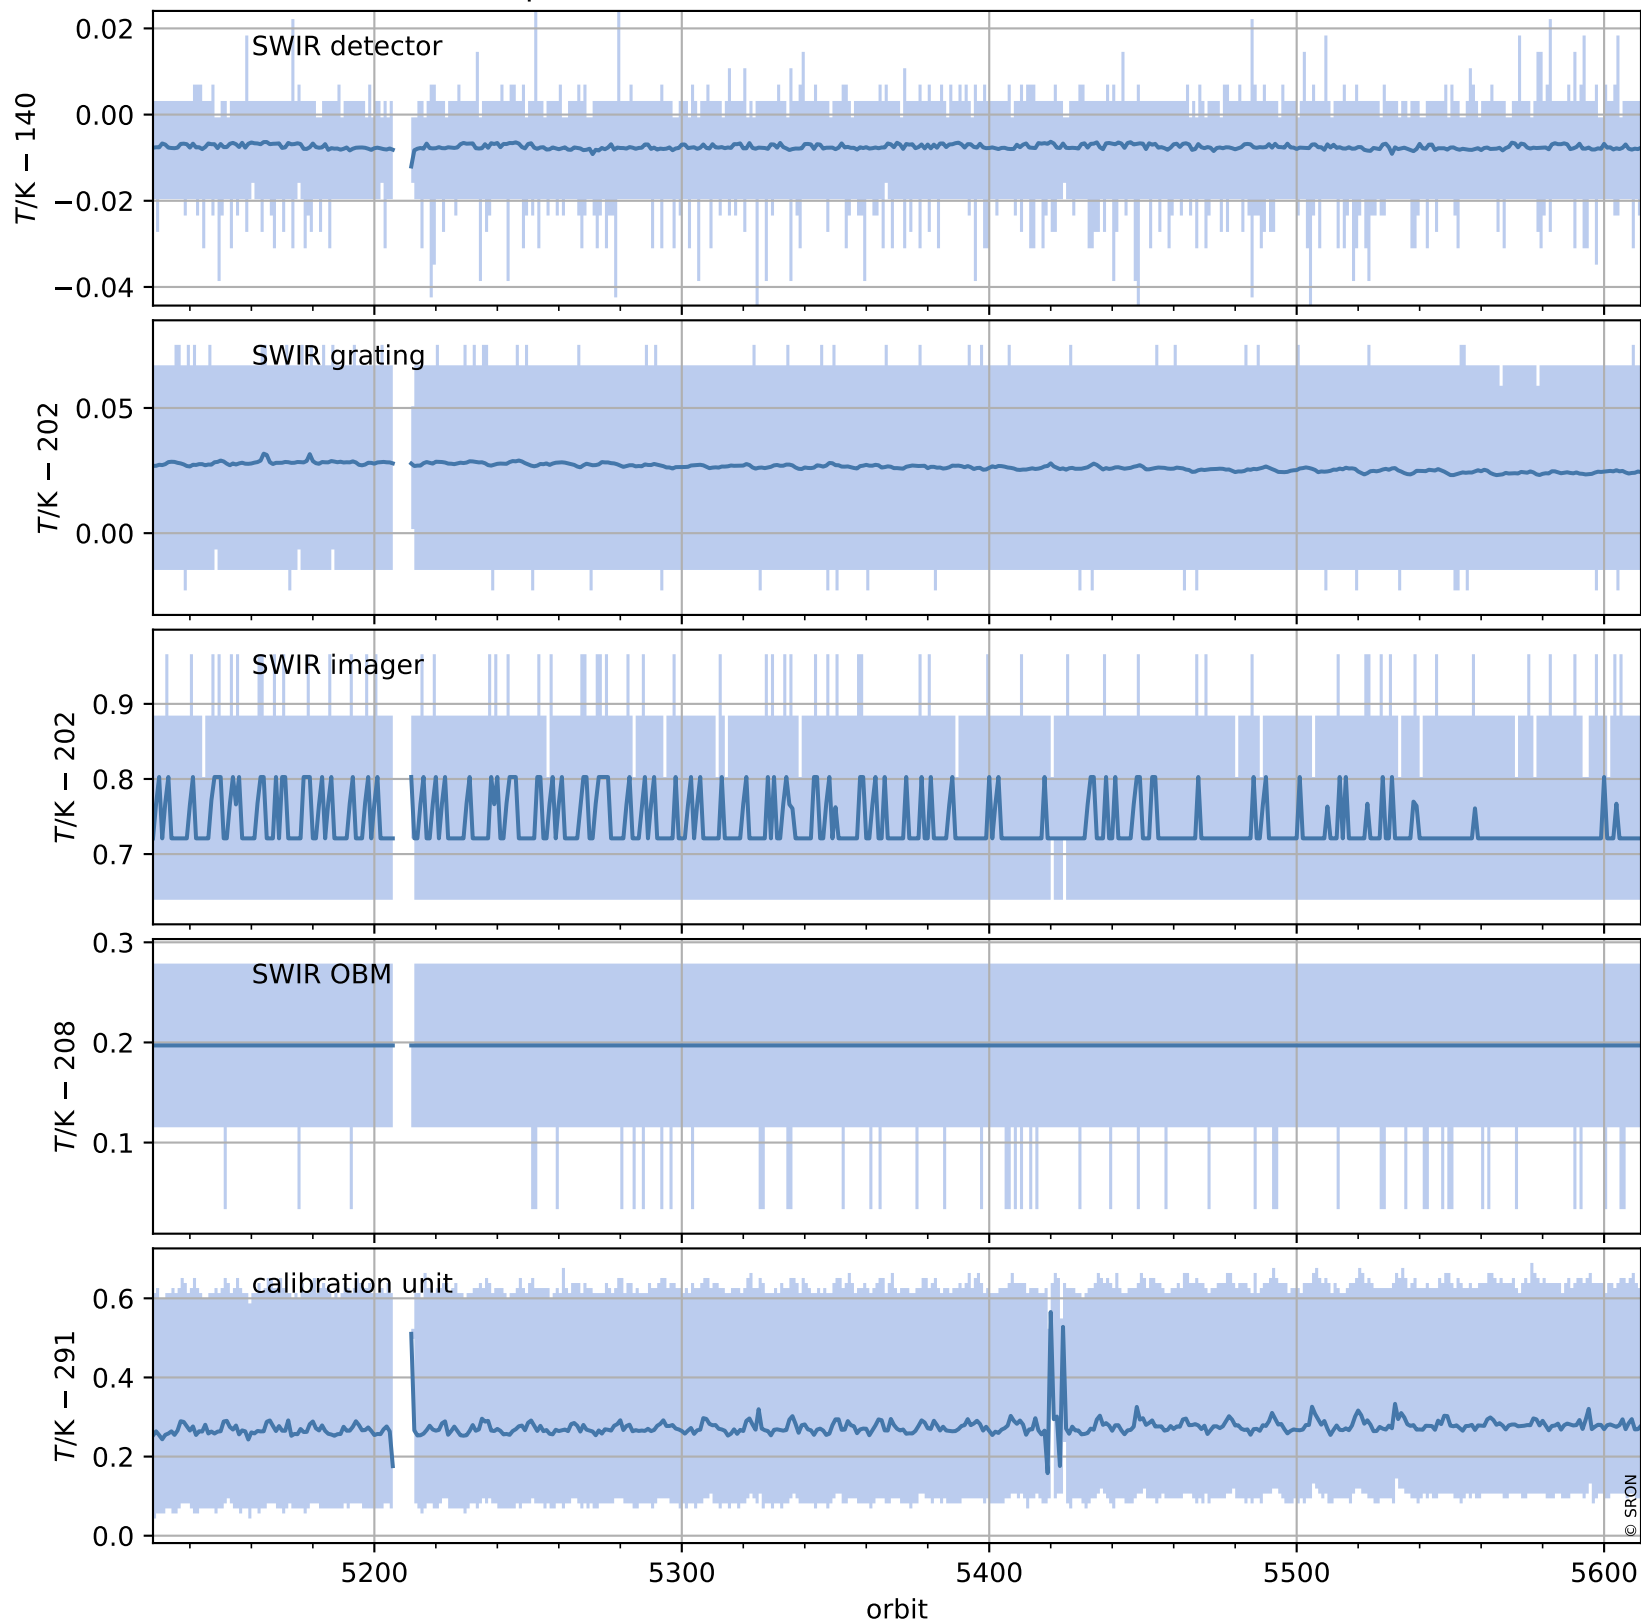

Tropomi SWIR housekeeping data

orbits : [5599, 5612]
coverage : 2018-11-12 / 2018-11-13
created : 2023-08-21T08:37:18

Temperature of sensors relevant for SWIR (one day)

Tropomi SWIR housekeeping data

orbits : [5128, 5612]
coverage : 2018-10-09 / 2018-11-13
created : 2023-08-21T08:37:18

Temperature of sensors relevant for SWIR (last month)

Tropomi SWIR housekeeping data

orbits : [5599, 5612]
coverage : 2018-11-12 / 2018-11-13
created : 2023-08-21T08:37:19

Current and duty cycle of 3 heaters relevant for SWIR (one day)

Tropomi SWIR housekeeping data

orbits : [5128, 5612]
coverage : 2018-10-09 / 2018-11-13
created : 2023-08-21T08:37:19

Current and duty cycle of 3 heaters relevant for SWIR (last month)

Tropomi SWIR housekeeping data

orbits : [5599, 5612]
coverage : 2018-11-12 / 2018-11-13
created : 2023-08-21T08:37:19

Temperature of sensors at the SWIR front-end electronics (one day)

Tropomi SWIR housekeeping data

orbits : [5128, 5612]
coverage : 2018-10-09 / 2018-11-13
created : 2023-08-21T08:37:20