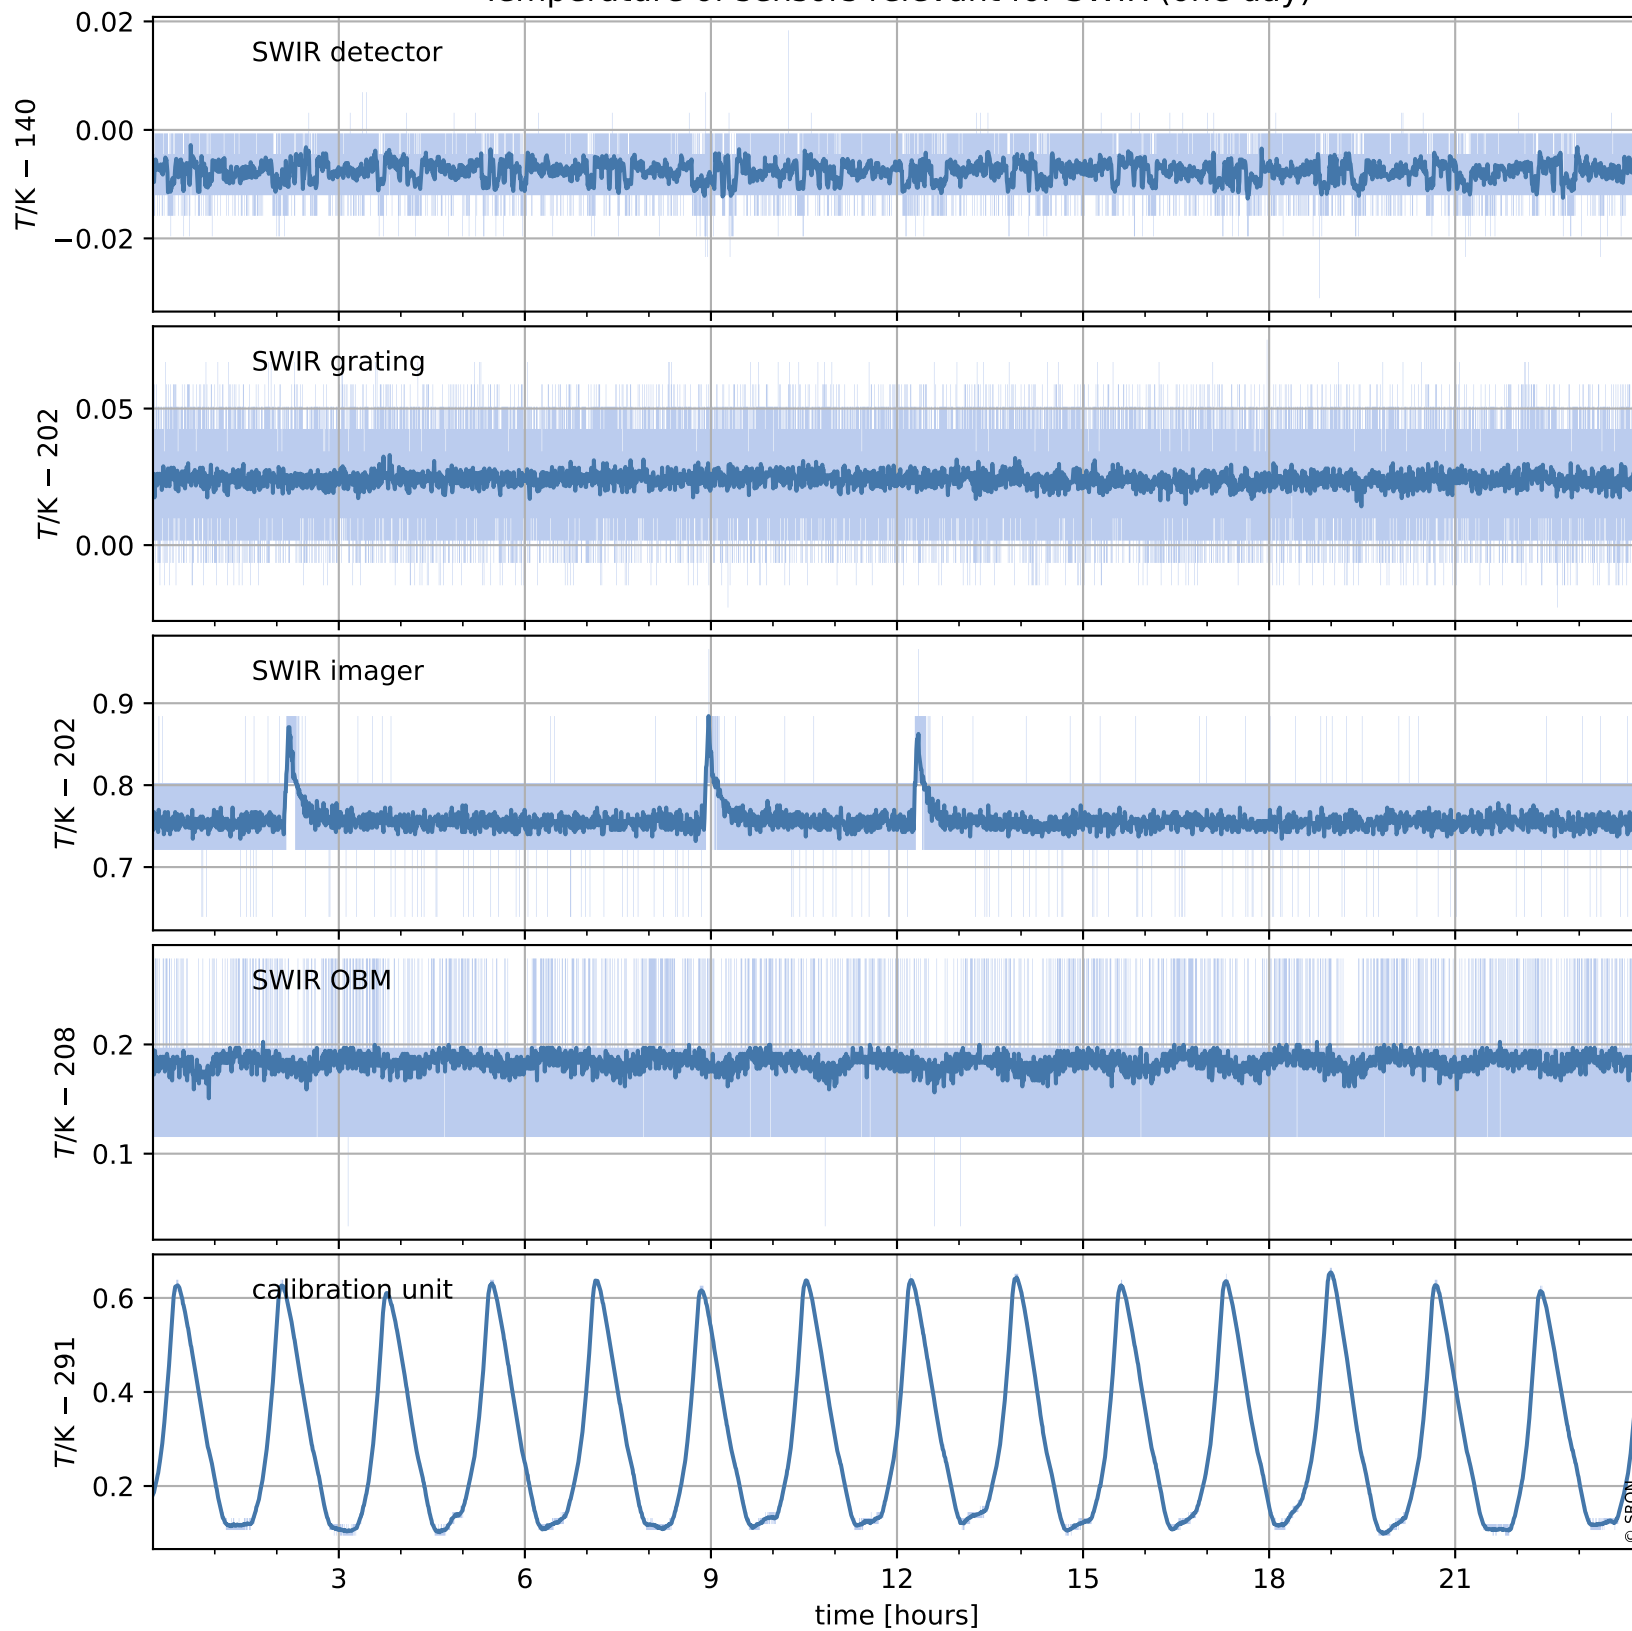

Tropomi SWIR housekeeping data

orbits : [5599, 5612]
coverage : 2018-11-12 / 2018-11-13
created : 2023-08-21T08:37:18

Temperature of sensors relevant for SWIR (one day)

Tropomi SWIR housekeeping data

orbits : [5128, 5612]
coverage : 2018-10-09 / 2018-11-13
created : 2023-08-21T08:37:18

Temperature of sensors relevant for SWIR (last month)

Tropomi SWIR housekeeping data

orbits : [5599, 5612]
coverage : 2018-11-12 / 2018-11-13
created : 2023-08-21T08:37:19

Current and duty cycle of 3 heaters relevant for SWIR (one day)