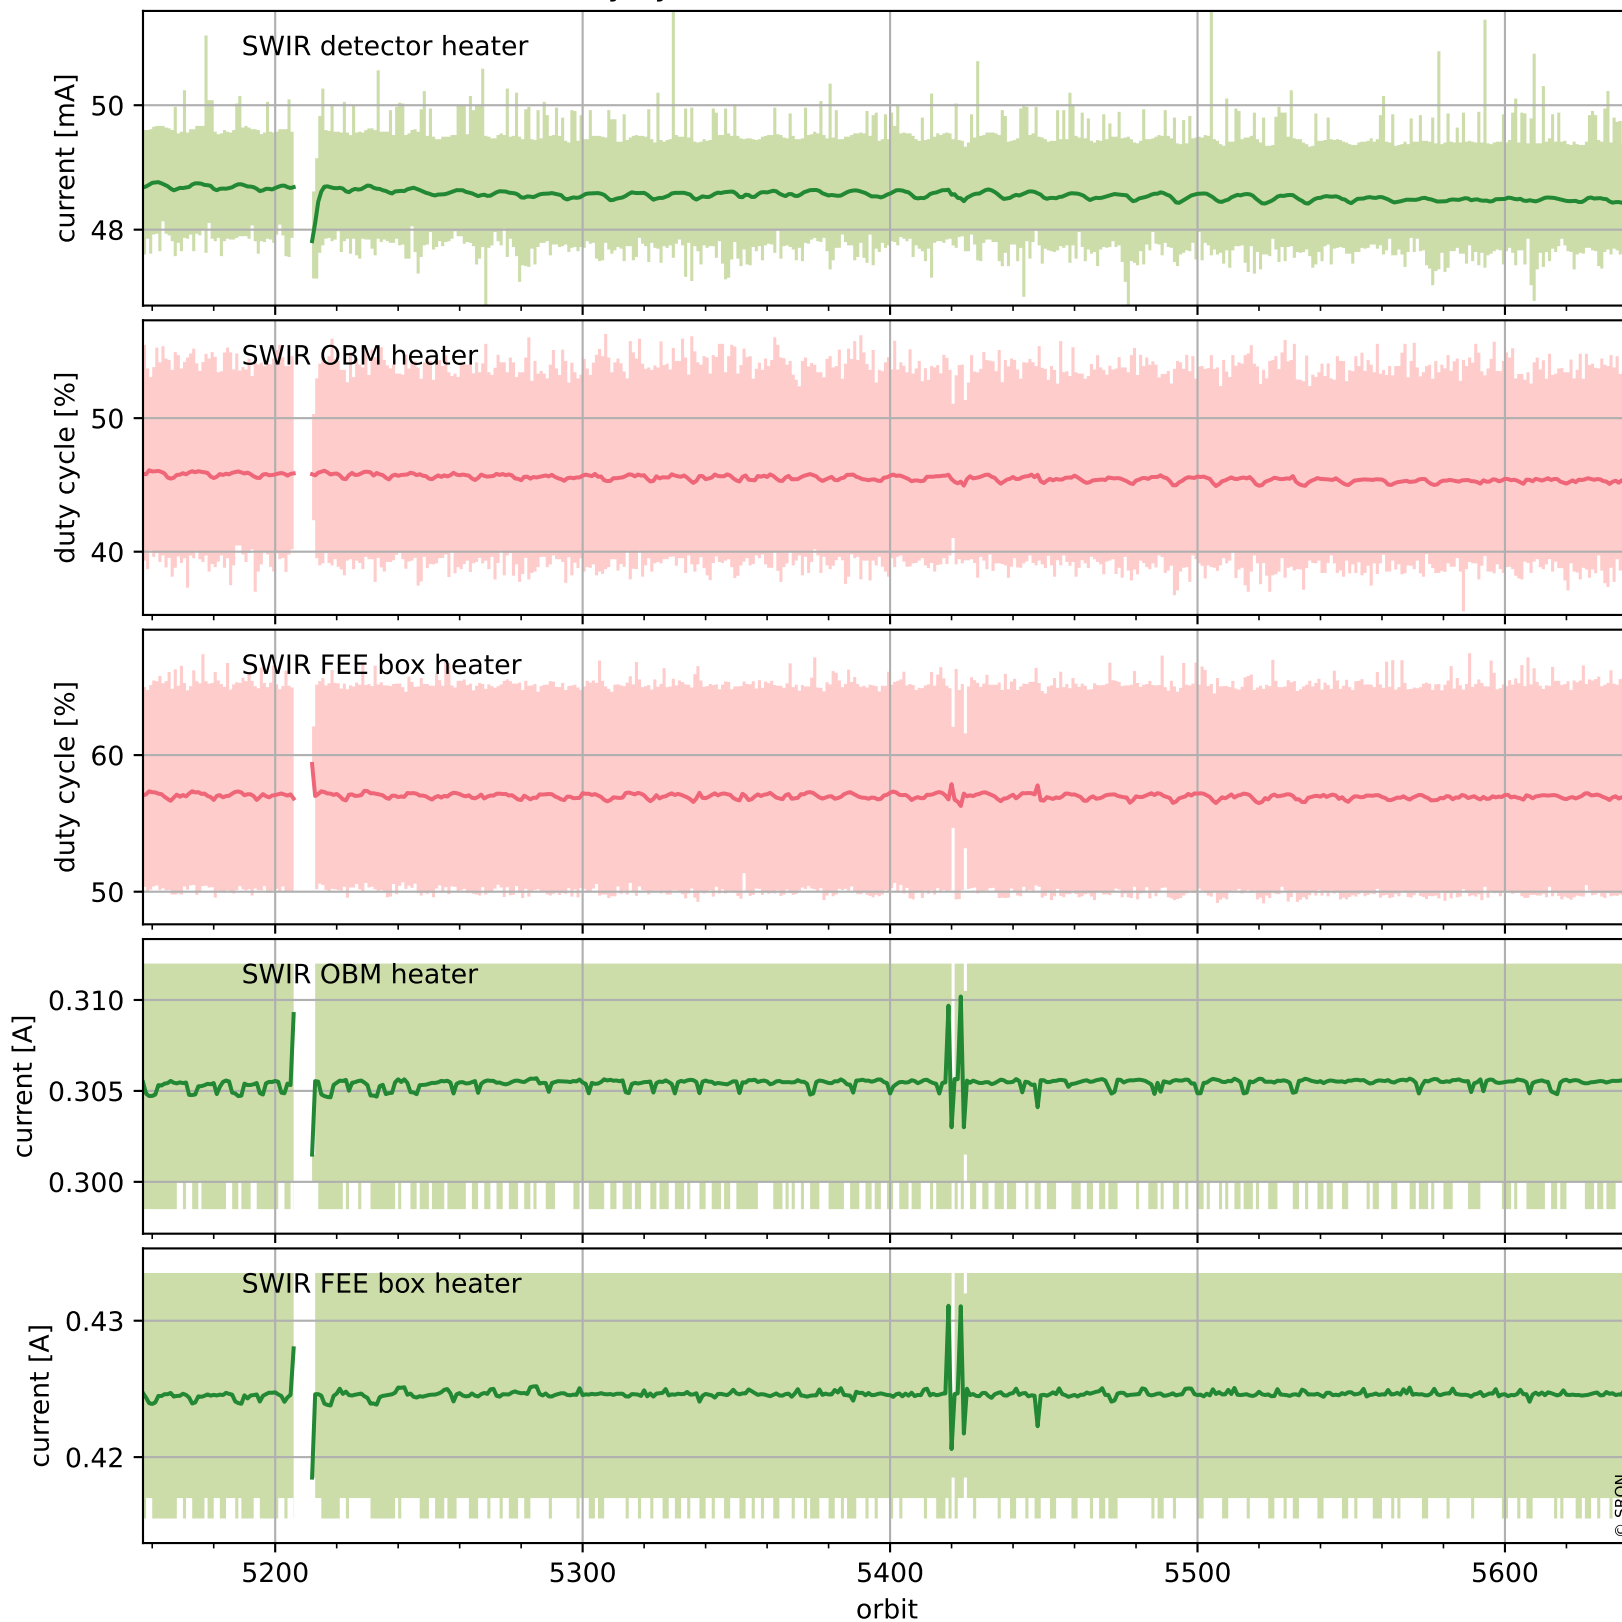

Tropomi SWIR housekeeping data

orbits : [5628, 5641]
coverage : 2018-11-14 / 2018-11-15
created : 2023-08-21T08:37:23

Temperature of sensors relevant for SWIR (one day)

Tropomi SWIR housekeeping data

orbits : [5157, 5641]
coverage : 2018-10-11 / 2018-11-15
created : 2023-08-21T08:37:23

Temperature of sensors relevant for SWIR (last month)

Tropomi SWIR housekeeping data

orbits : [5628, 5641]
coverage : 2018-11-14 / 2018-11-15
created : 2023-08-21T08:37:23

Current and duty cycle of 3 heaters relevant for SWIR (one day)

Tropomi SWIR housekeeping data

orbits : [5157, 5641]
coverage : 2018-10-11 / 2018-11-15
created : 2023-08-21T08:37:24

Current and duty cycle of 3 heaters relevant for SWIR (last month)

Tropomi SWIR housekeeping data

orbits : [5628, 5641]
coverage : 2018-11-14 / 2018-11-15
created : 2023-08-21T08:37:24

Temperature of sensors at the SWIR front-end electronics (one day)

Tropomi SWIR housekeeping data

orbits : [5157, 5641]
coverage : 2018-10-11 / 2018-11-15
created : 2023-08-21T08:37:24