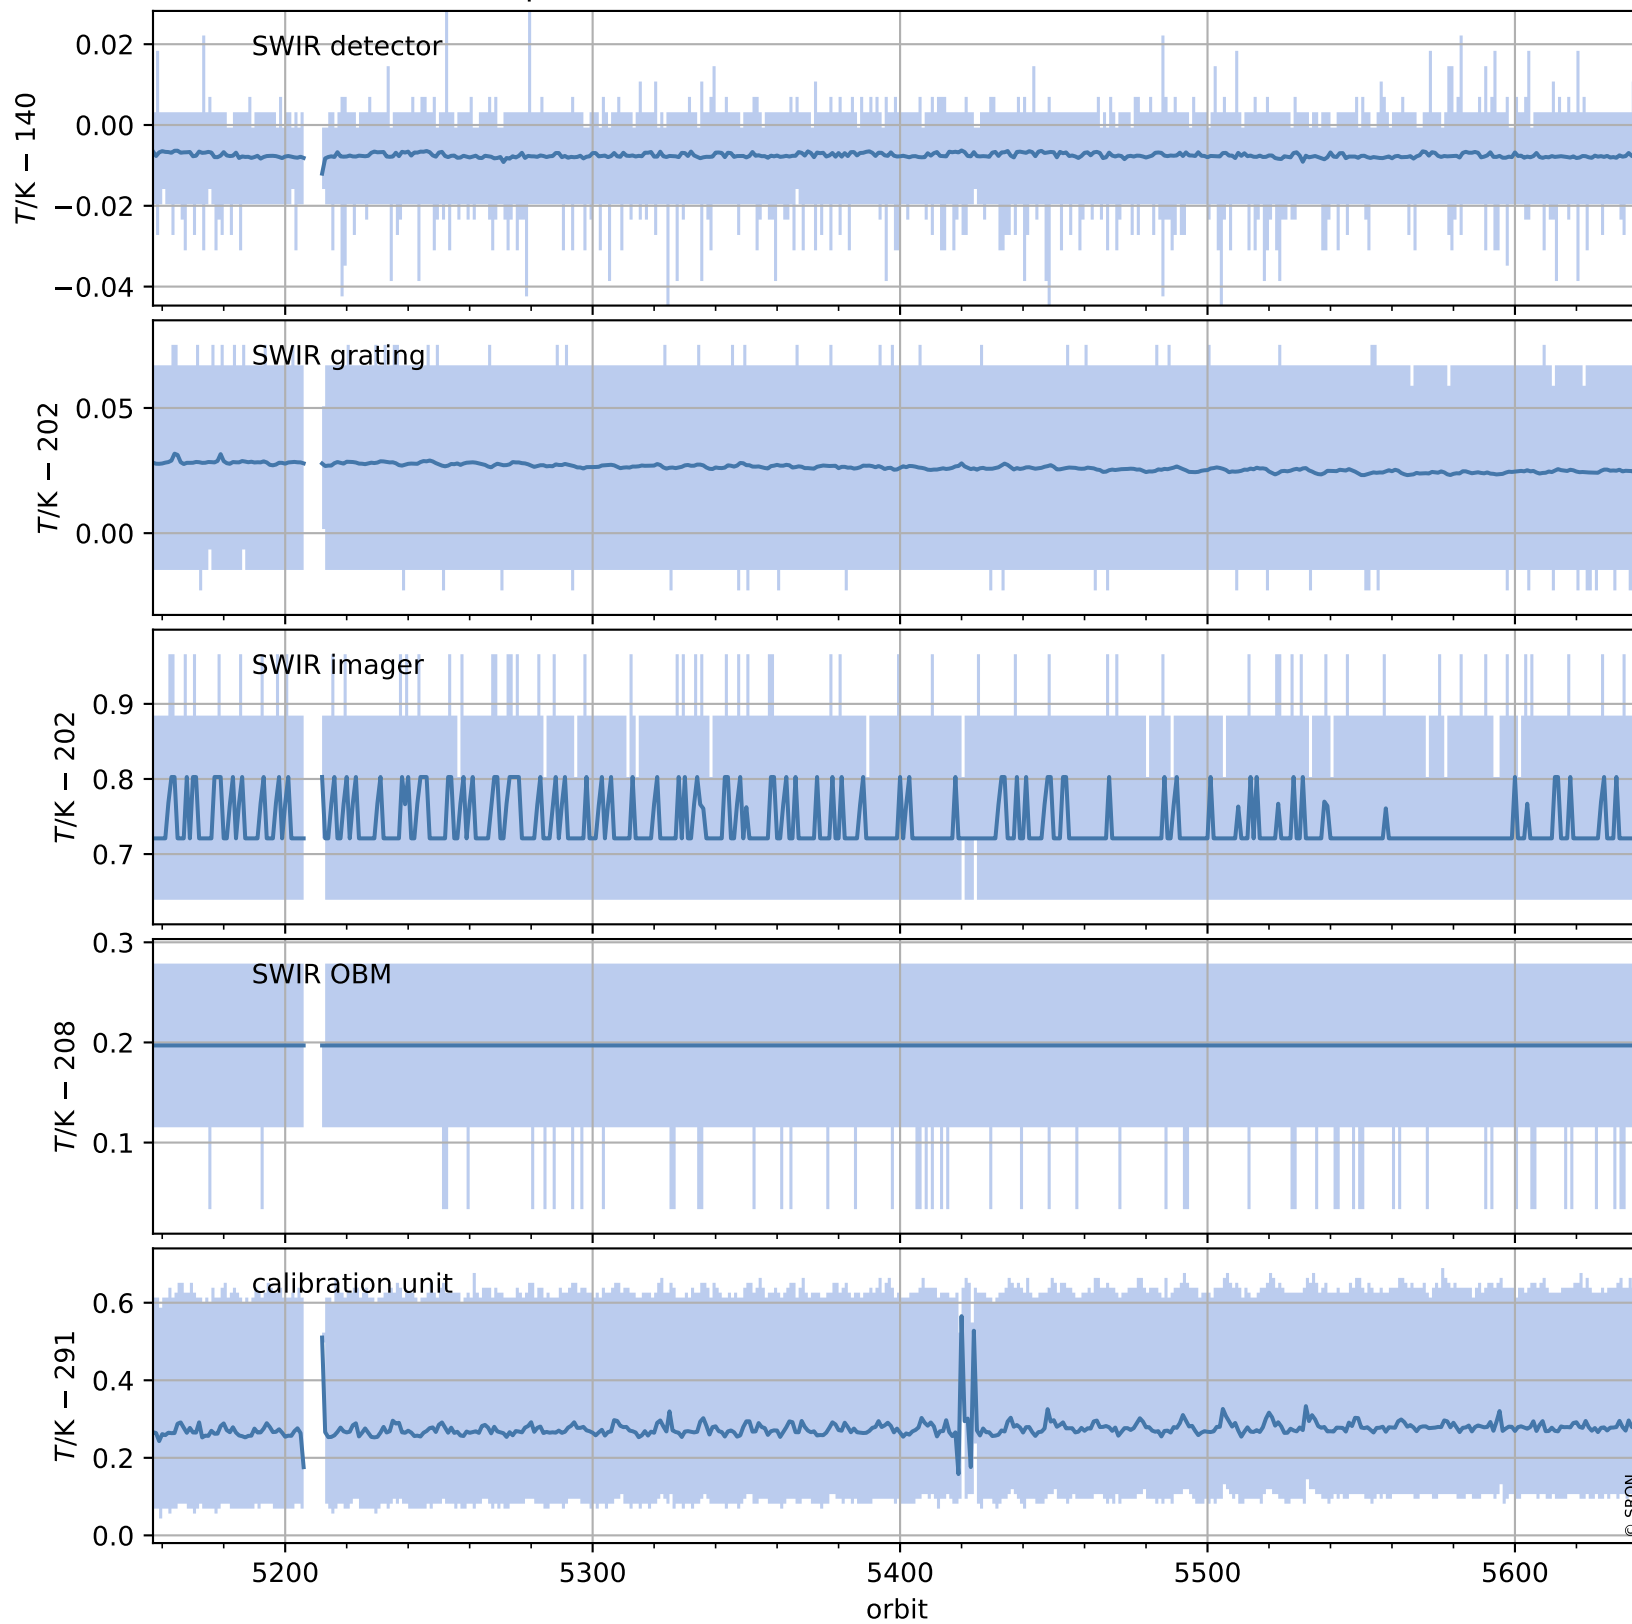

Tropomi SWIR housekeeping data

orbits : [5628, 5641]
coverage : 2018-11-14 / 2018-11-15
created : 2023-08-21T08:37:23

Temperature of sensors relevant for SWIR (one day)

Tropomi SWIR housekeeping data

orbits : [5157, 5641]
coverage : 2018-10-11 / 2018-11-15
created : 2023-08-21T08:37:23

Temperature of sensors relevant for SWIR (last month)

Tropomi SWIR housekeeping data

orbits : [5628, 5641]
coverage : 2018-11-14 / 2018-11-15
created : 2023-08-21T08:37:23

Current and duty cycle of 3 heaters relevant for SWIR (one day)

Tropomi SWIR housekeeping data

orbits : [5157, 5641]
coverage : 2018-10-11 / 2018-11-15
created : 2023-08-21T08:37:24

Current and duty cycle of 3 heaters relevant for SWIR (last month)

Tropomi SWIR housekeeping data

orbits : [5628, 5641]
coverage : 2018-11-14 / 2018-11-15
created : 2023-08-21T08:37:24

Temperature of sensors at the SWIR front-end electronics (one day)

Tropomi SWIR housekeeping data

orbits : [5157, 5641]
coverage : 2018-10-11 / 2018-11-15
created : 2023-08-21T08:37:24