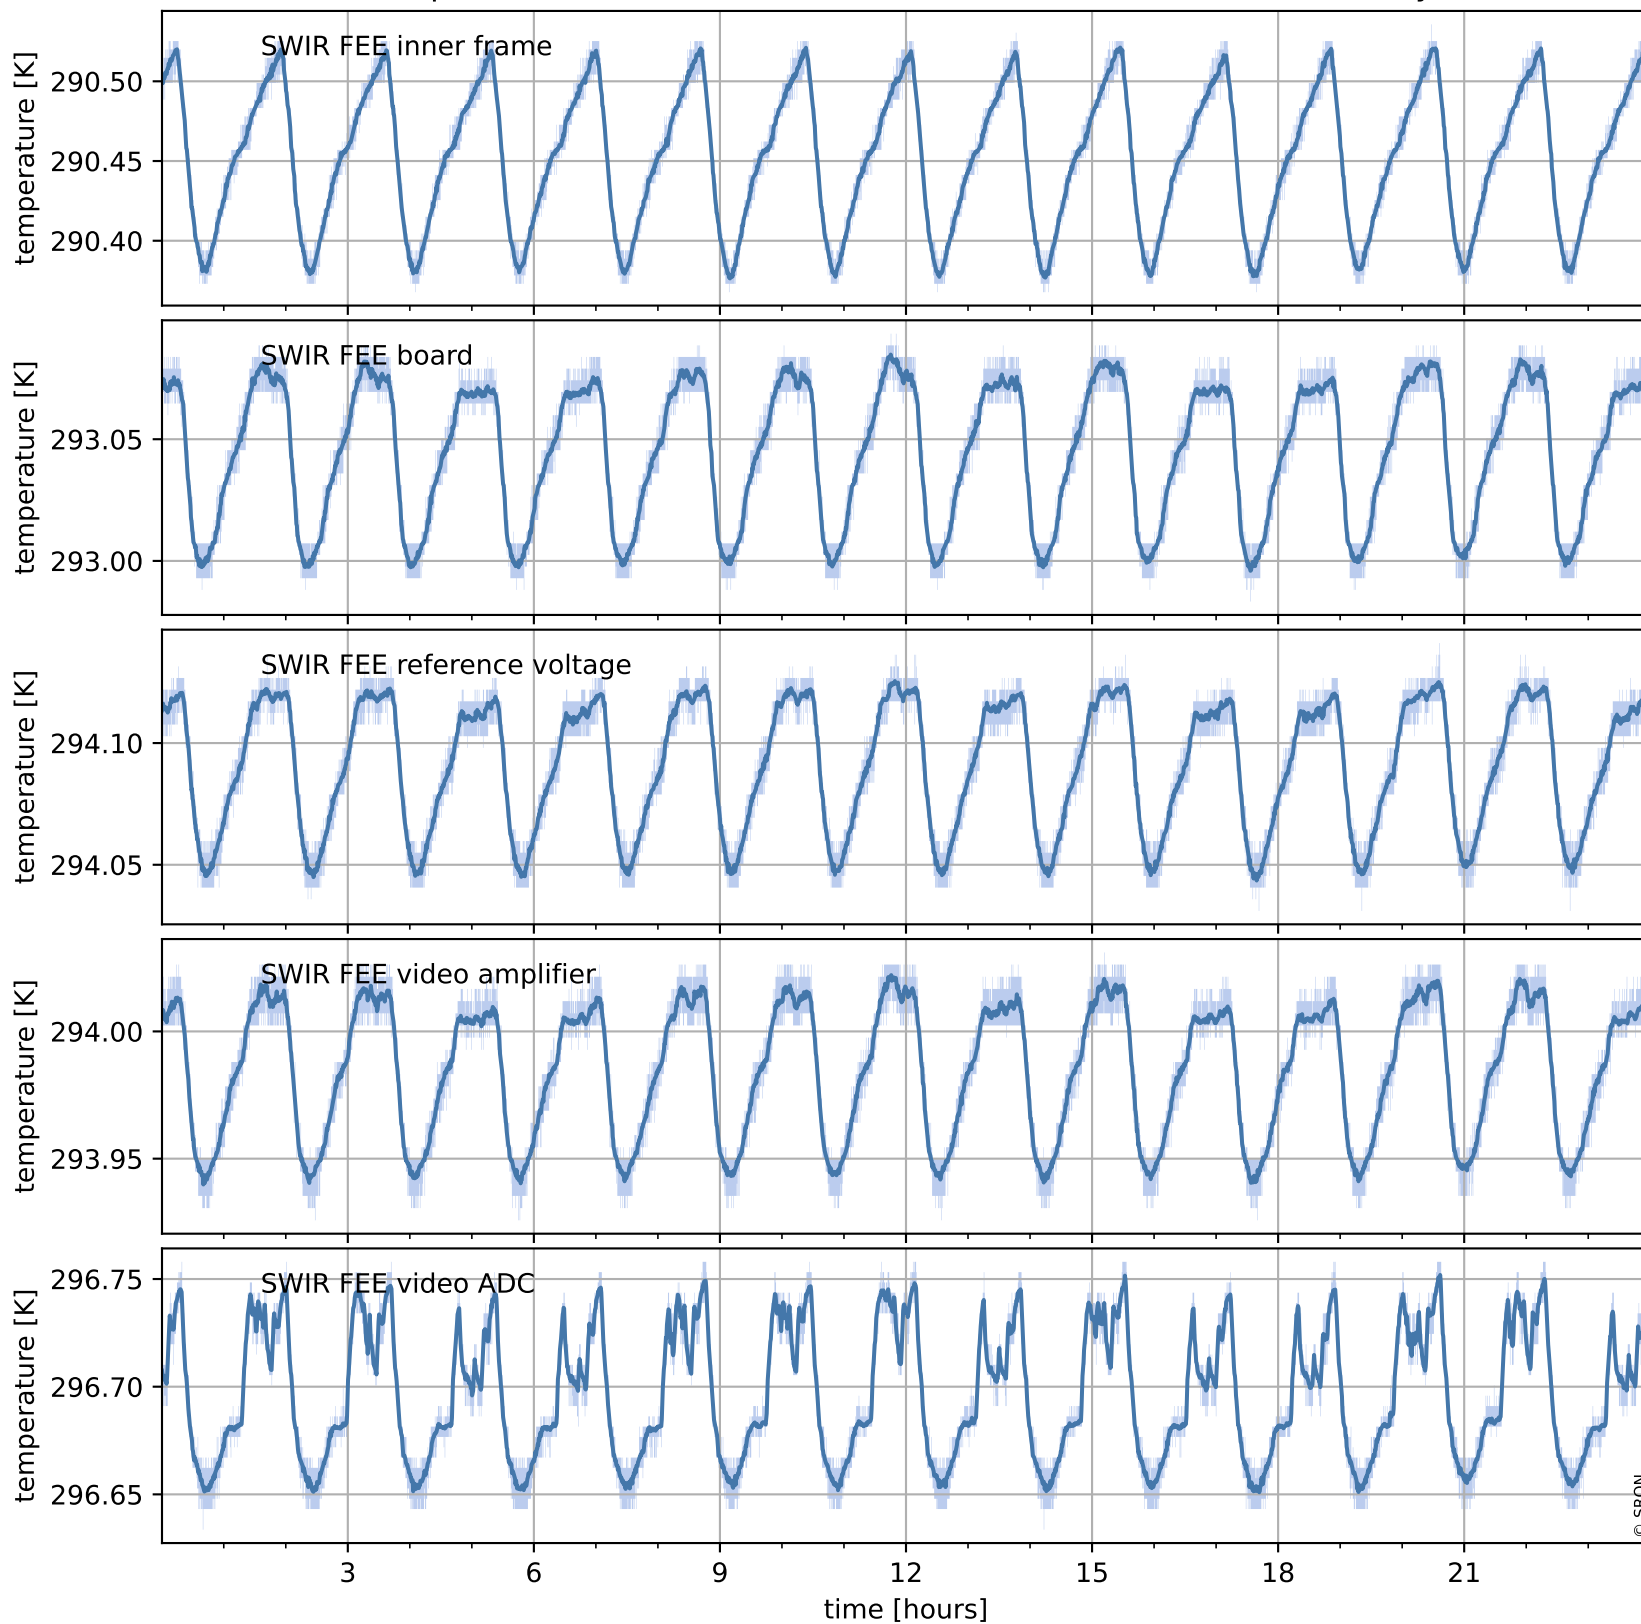

Tropomi SWIR housekeeping data

orbits : [5628, 5641]
coverage : 2018-11-14 / 2018-11-15
created : 2023-08-21T08:37:23

Temperature of sensors relevant for SWIR (one day)

Tropomi SWIR housekeeping data

orbits : [5157, 5641]
coverage : 2018-10-11 / 2018-11-15
created : 2023-08-21T08:37:23

Temperature of sensors relevant for SWIR (last month)

Tropomi SWIR housekeeping data

orbits : [5628, 5641]
coverage : 2018-11-14 / 2018-11-15
created : 2023-08-21T08:37:23

Current and duty cycle of 3 heaters relevant for SWIR (one day)

Tropomi SWIR housekeeping data

orbits : [5157, 5641]
coverage : 2018-10-11 / 2018-11-15
created : 2023-08-21T08:37:24

Current and duty cycle of 3 heaters relevant for SWIR (last month)

Tropomi SWIR housekeeping data

orbits : [5628, 5641]
coverage : 2018-11-14 / 2018-11-15
created : 2023-08-21T08:37:24

Temperature of sensors at the SWIR front-end electronics (one day)

Tropomi SWIR housekeeping data

orbits : [5157, 5641]
coverage : 2018-10-11 / 2018-11-15
created : 2023-08-21T08:37:24