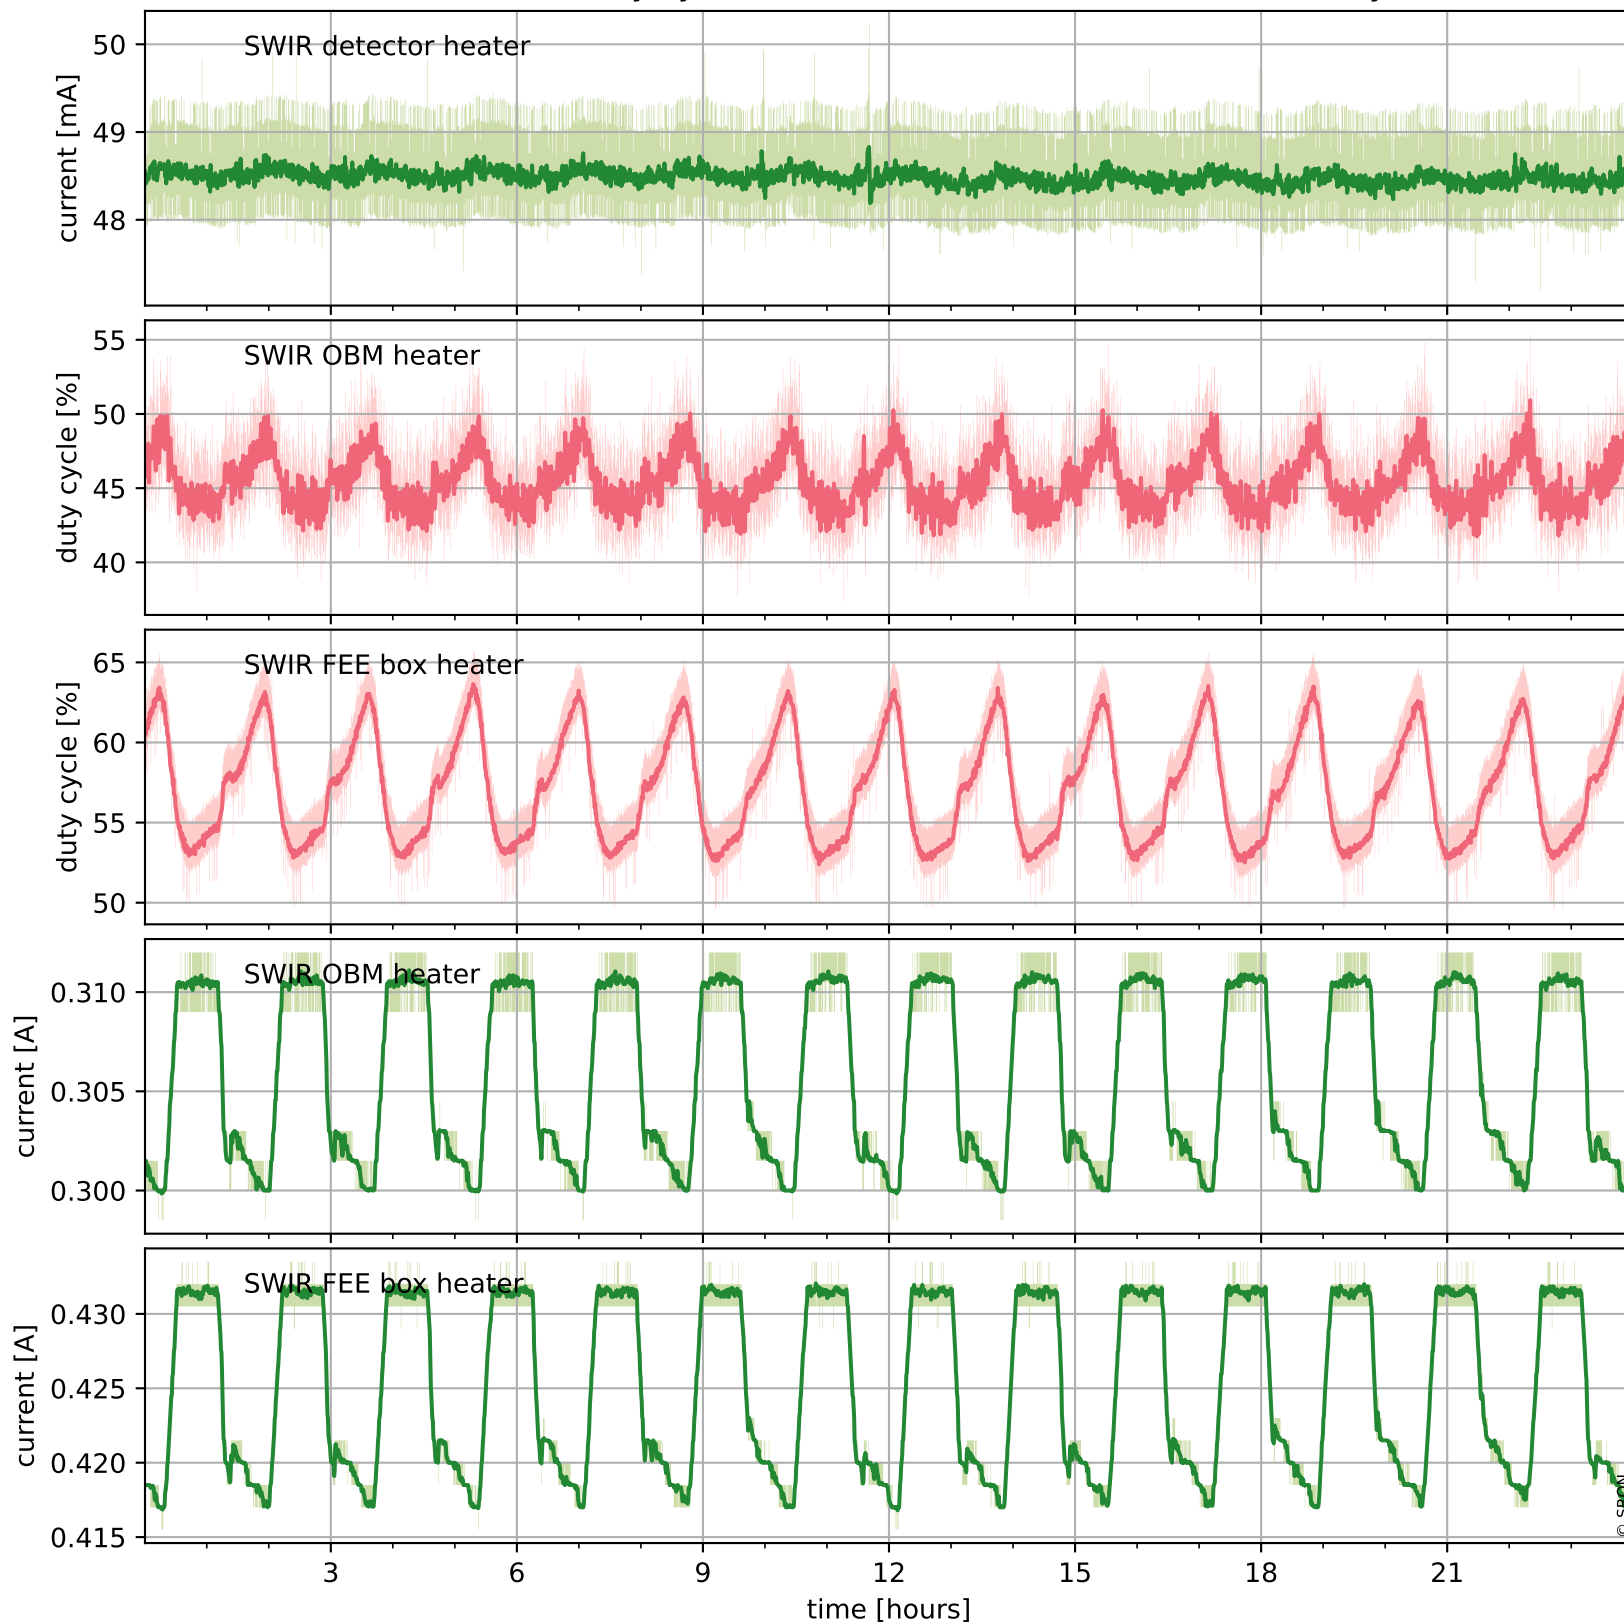

Tropomi SWIR housekeeping data

orbits : [5628, 5641]
coverage : 2018-11-14 / 2018-11-15
created : 2023-08-21T08:37:23

Temperature of sensors relevant for SWIR (one day)

Tropomi SWIR housekeeping data

orbits : [5157, 5641]
coverage : 2018-10-11 / 2018-11-15
created : 2023-08-21T08:37:23

Temperature of sensors relevant for SWIR (last month)

Tropomi SWIR housekeeping data

orbits : [5628, 5641]
coverage : 2018-11-14 / 2018-11-15
created : 2023-08-21T08:37:23

Current and duty cycle of 3 heaters relevant for SWIR (one day)