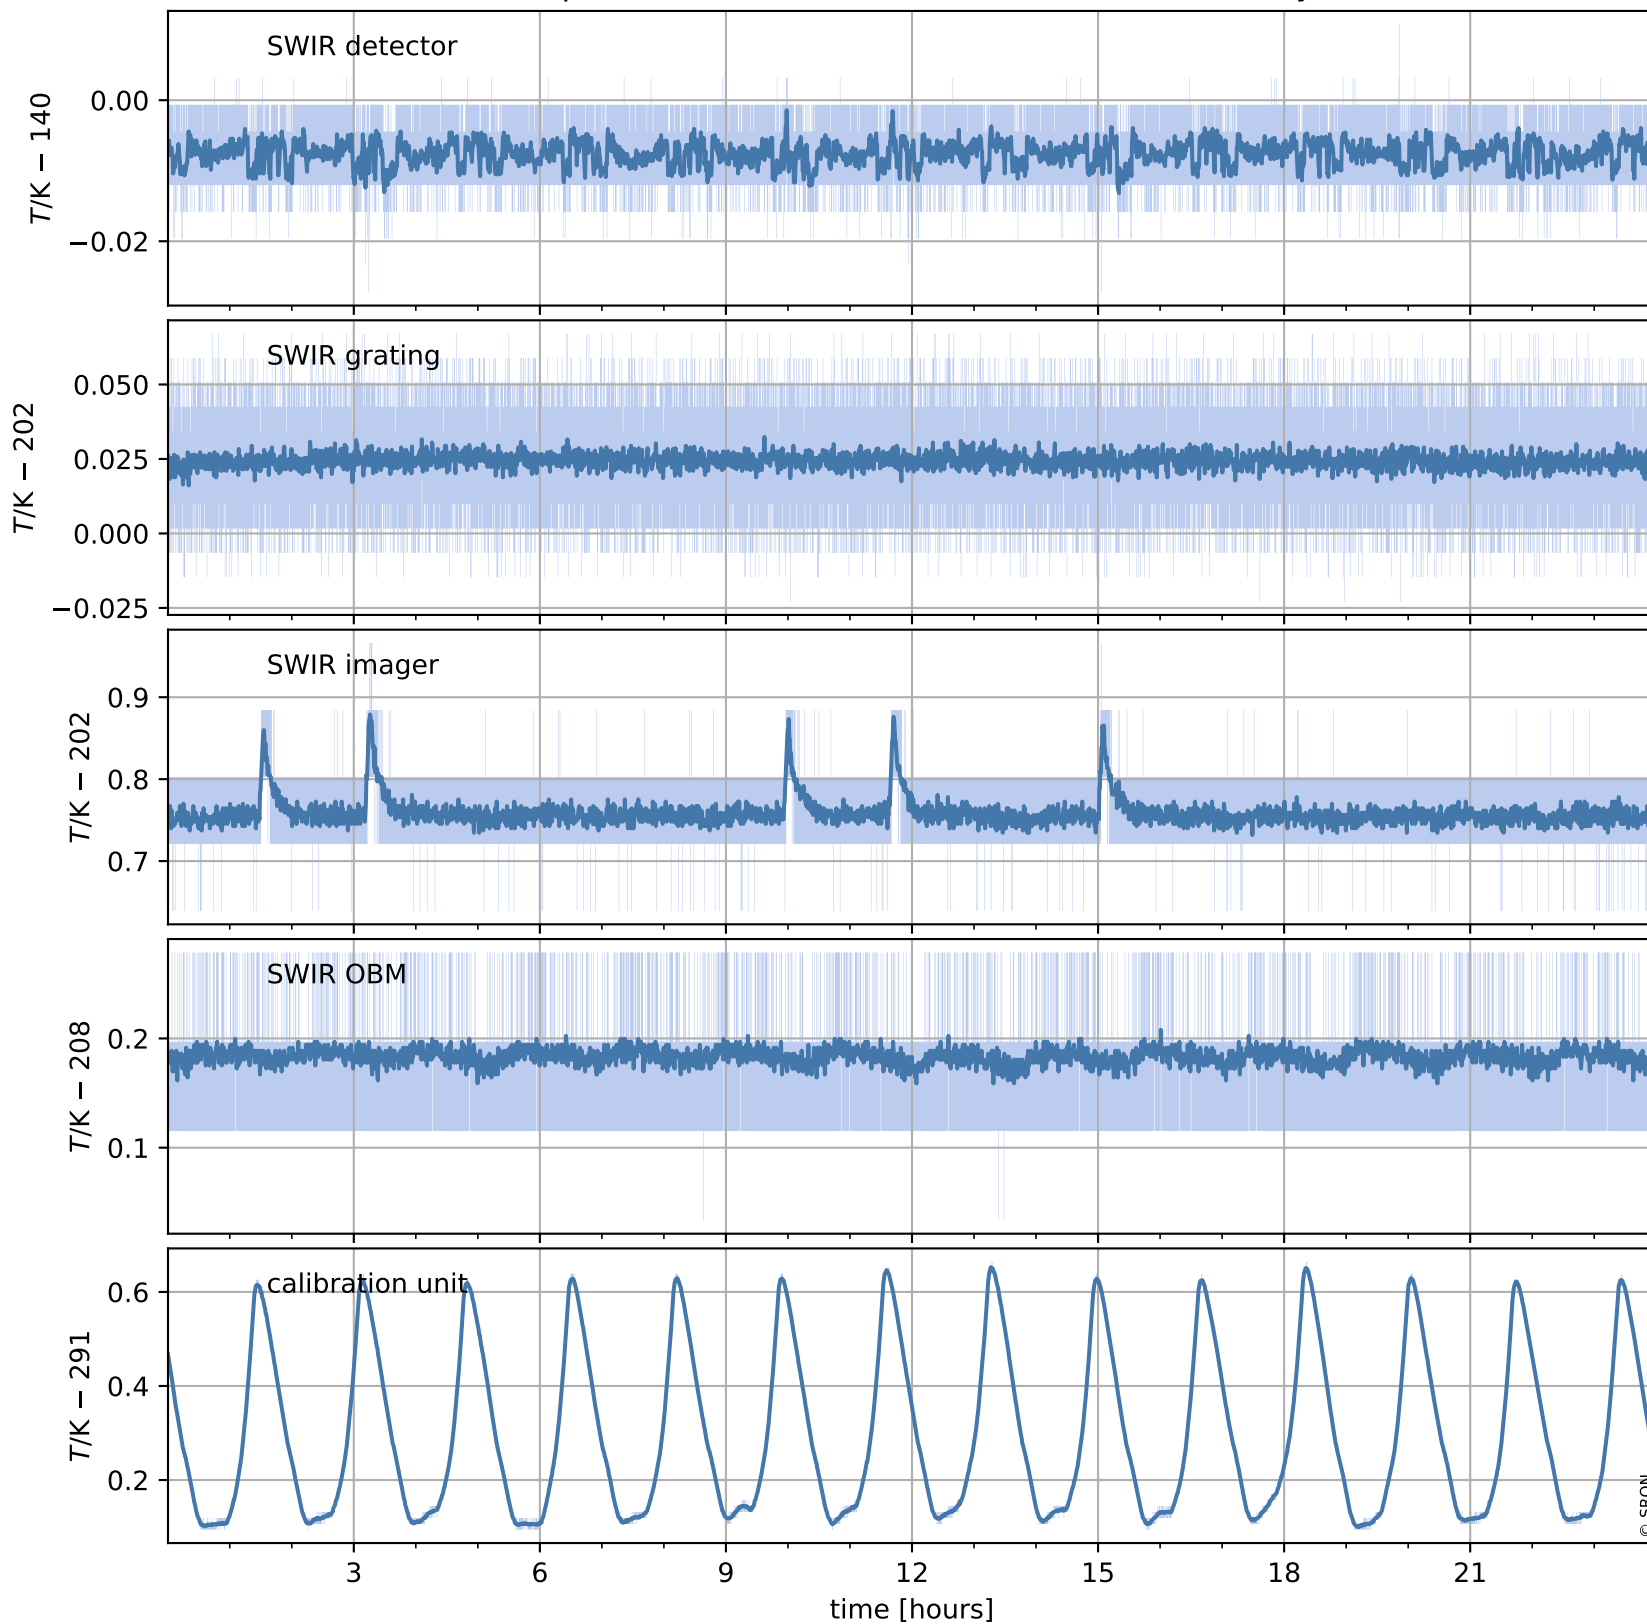

Tropomi SWIR housekeeping data

orbits : [5628, 5641]
coverage : 2018-11-14 / 2018-11-15
created : 2023-08-21T08:37:23

Temperature of sensors relevant for SWIR (one day)

Tropomi SWIR housekeeping data

orbits : [5157, 5641]
coverage : 2018-10-11 / 2018-11-15
created : 2023-08-21T08:37:23

Temperature of sensors relevant for SWIR (last month)

Tropomi SWIR housekeeping data

orbits : [5628, 5641]
coverage : 2018-11-14 / 2018-11-15
created : 2023-08-21T08:37:23

Current and duty cycle of 3 heaters relevant for SWIR (one day)

Tropomi SWIR housekeeping data

orbits : [5157, 5641]
coverage : 2018-10-11 / 2018-11-15
created : 2023-08-21T08:37:24

Current and duty cycle of 3 heaters relevant for SWIR (last month)

Tropomi SWIR housekeeping data