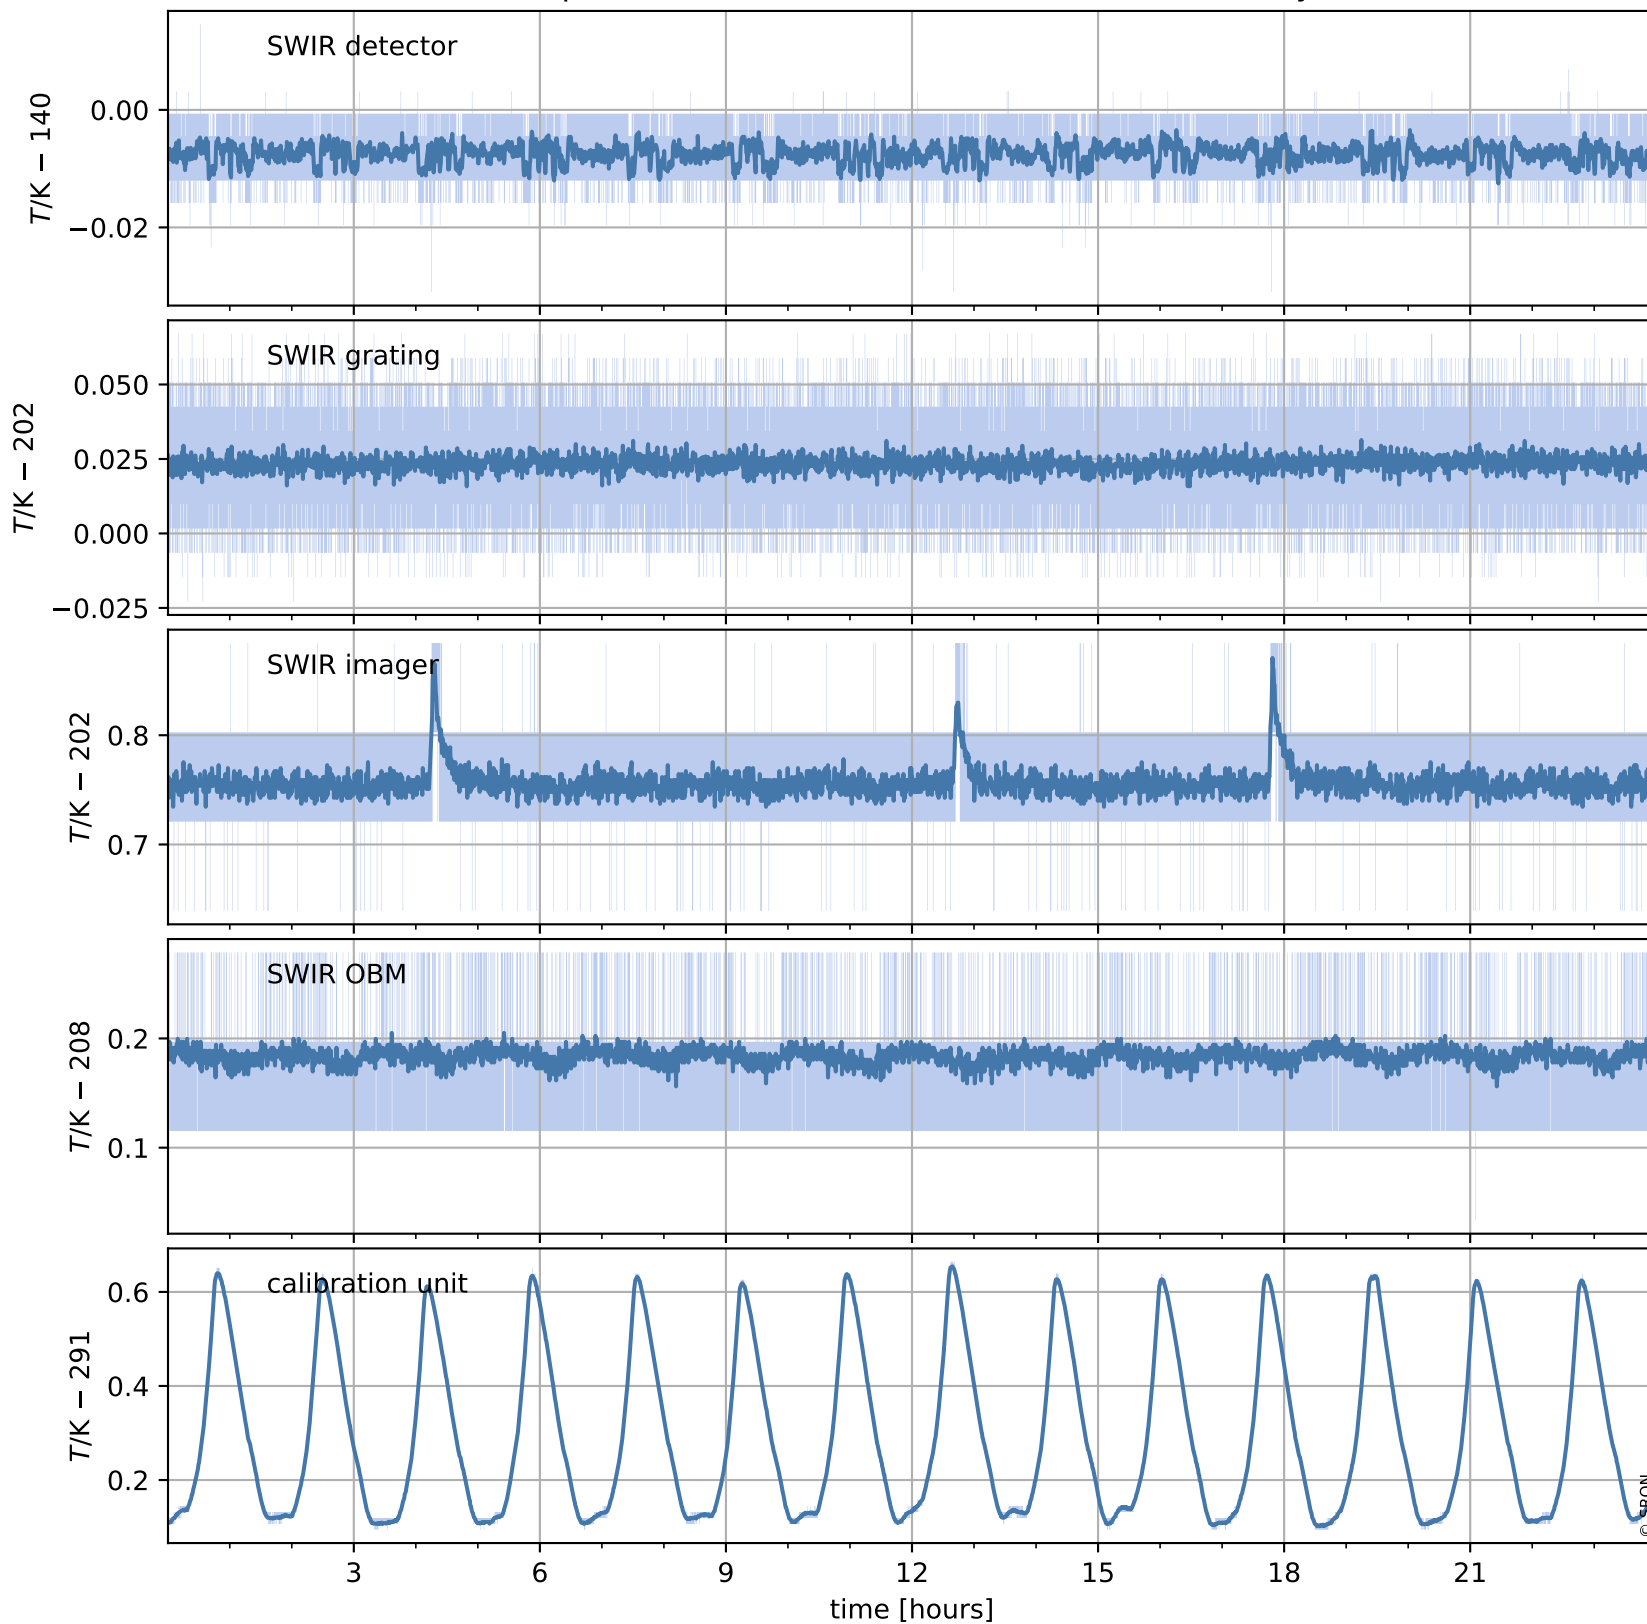

Tropomi SWIR housekeeping data

orbits : [5656, 5669]
coverage : 2018-11-16 / 2018-11-17
created : 2023-08-21T08:37:27

Temperature of sensors relevant for SWIR (one day)

Tropomi SWIR housekeeping data

orbits : [5185, 5669]
coverage : 2018-10-13 / 2018-11-17
created : 2023-08-21T08:37:28

Tropomi SWIR housekeeping data

orbits : [5656, 5669]
coverage : 2018-11-16 / 2018-11-17
created : 2023-08-21T08:37:28

Current and duty cycle of 3 heaters relevant for SWIR (one day)

Tropomi SWIR housekeeping data

orbits : [5185, 5669]
coverage : 2018-10-13 / 2018-11-17
created : 2023-08-21T08:37:29

Current and duty cycle of 3 heaters relevant for SWIR (last month)

Tropomi SWIR housekeeping data

orbits : [5656, 5669]
coverage : 2018-11-16 / 2018-11-17
created : 2023-08-21T08:37:29