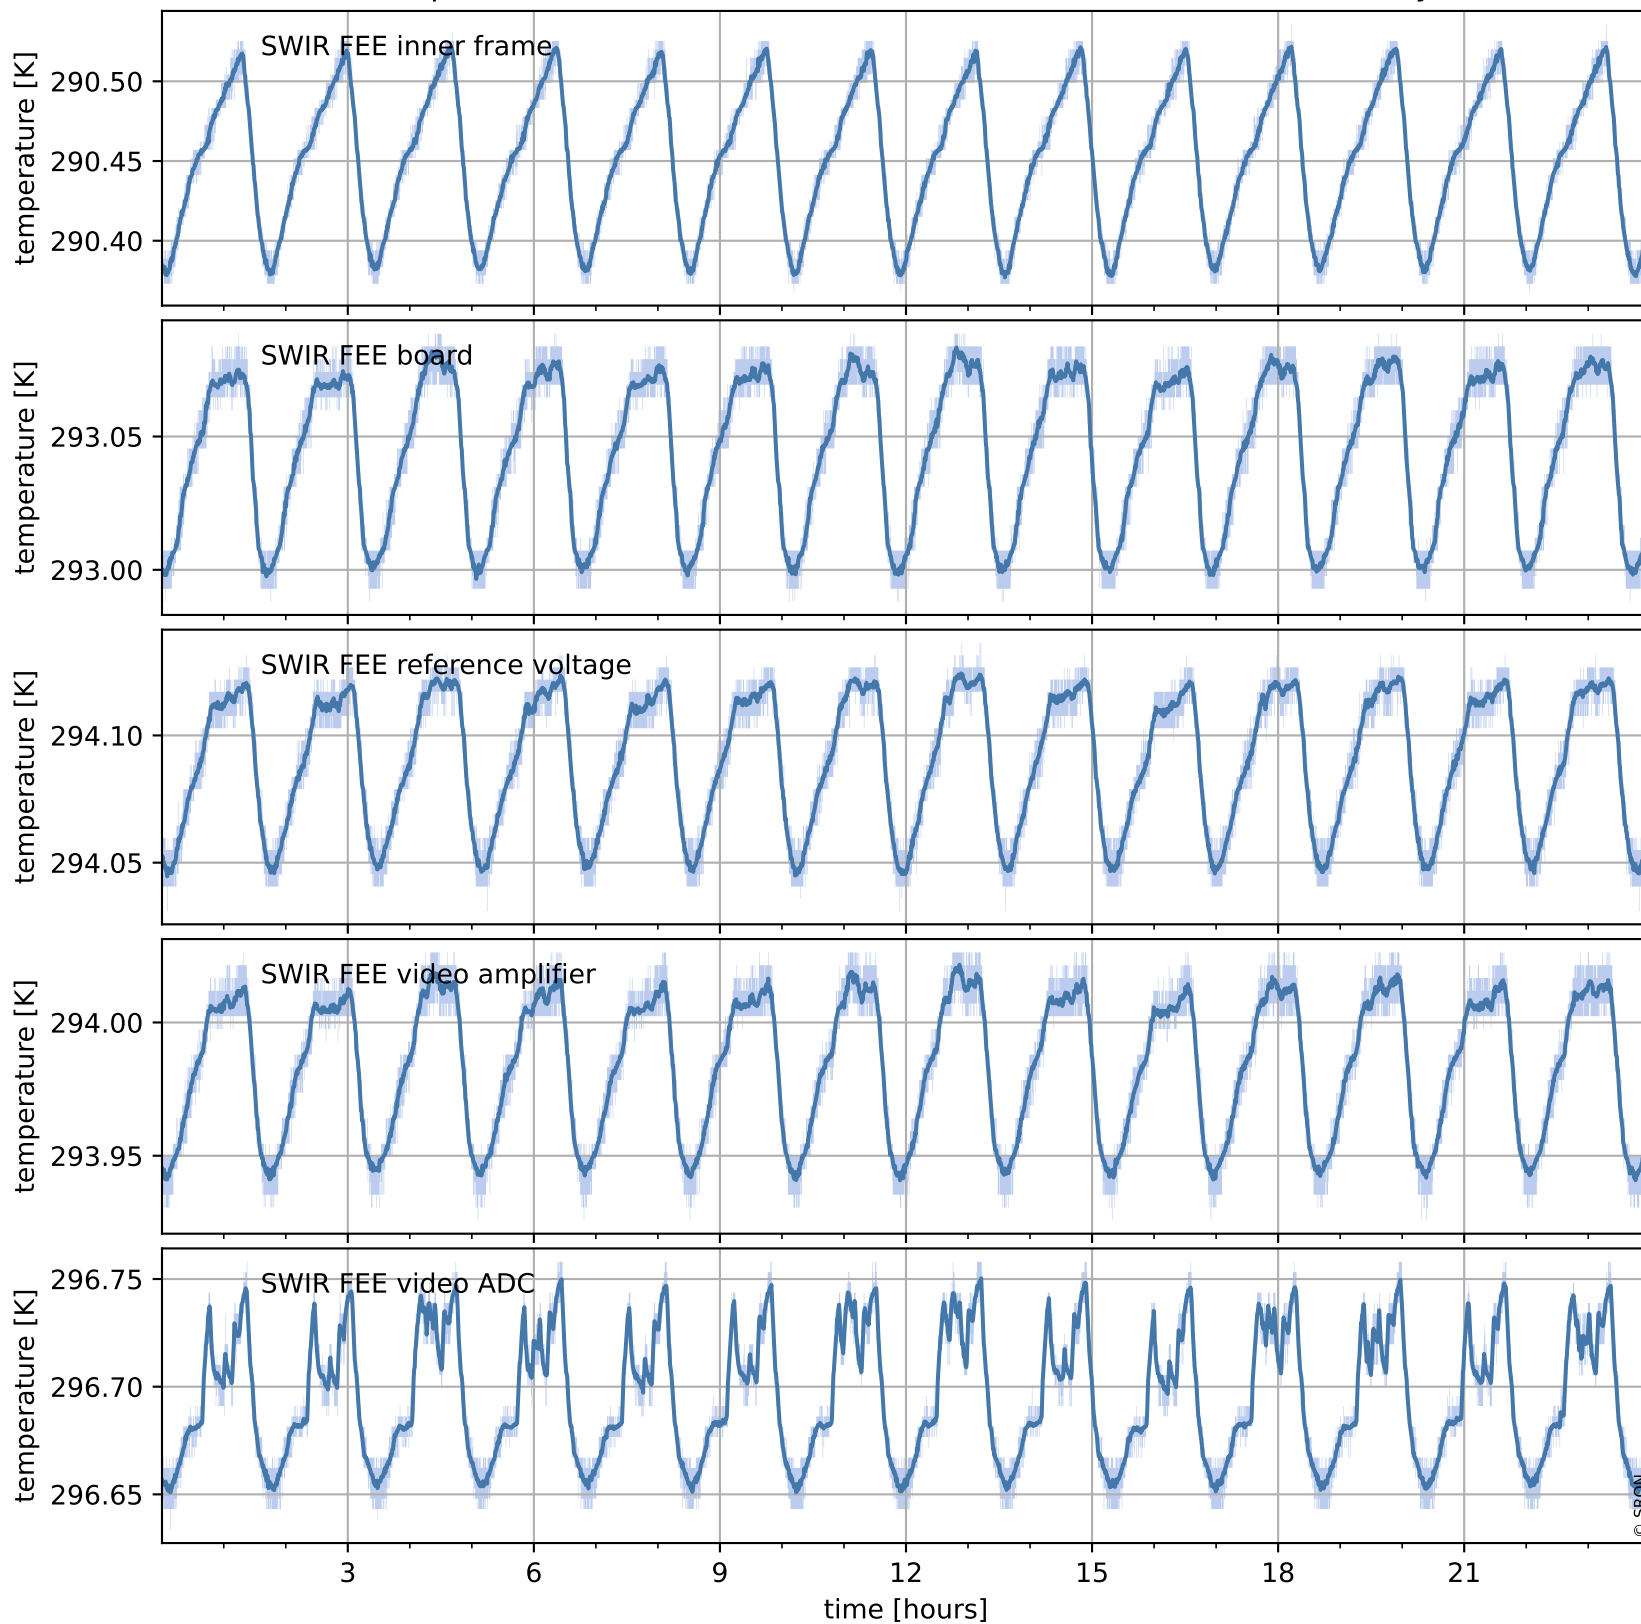

Tropomi SWIR housekeeping data

orbits : [5656, 5669]
coverage : 2018-11-16 / 2018-11-17
created : 2023-08-21T08:37:29

Temperature of sensors at the SWIR front-end electronics (one day)