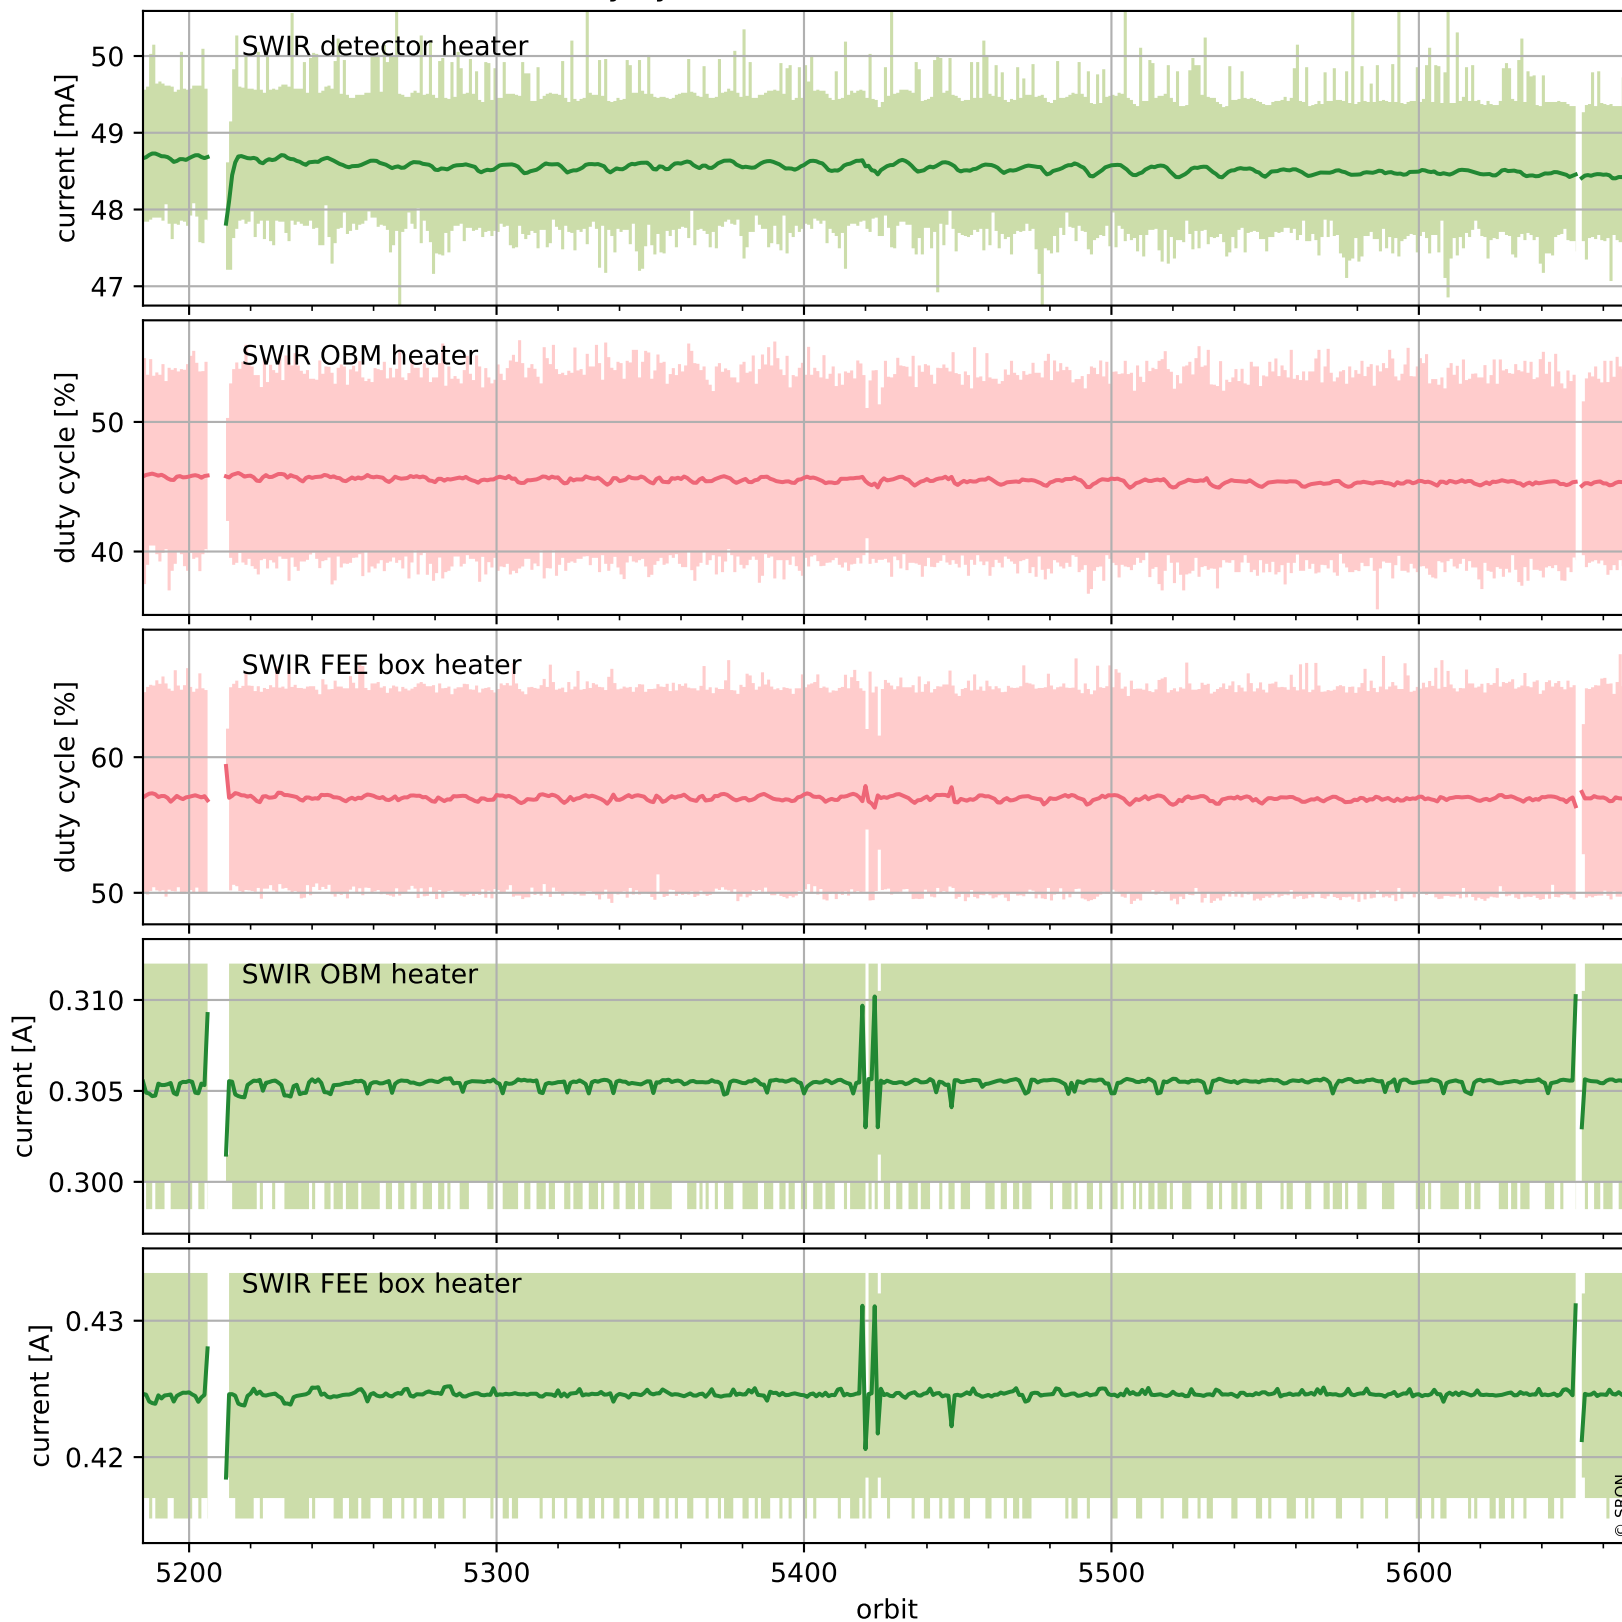

Tropomi SWIR housekeeping data

orbits : [5656, 5669]
coverage : 2018-11-16 / 2018-11-17
created : 2023-08-21T08:37:27

Temperature of sensors relevant for SWIR (one day)

Tropomi SWIR housekeeping data

orbits : [5185, 5669]
coverage : 2018-10-13 / 2018-11-17
created : 2023-08-21T08:37:28

Tropomi SWIR housekeeping data

orbits : [5656, 5669]
coverage : 2018-11-16 / 2018-11-17
created : 2023-08-21T08:37:28

Current and duty cycle of 3 heaters relevant for SWIR (one day)

Tropomi SWIR housekeeping data

orbits : [5185, 5669]
coverage : 2018-10-13 / 2018-11-17
created : 2023-08-21T08:37:29

Current and duty cycle of 3 heaters relevant for SWIR (last month)

Tropomi SWIR housekeeping data

orbits : [5656, 5669]
coverage : 2018-11-16 / 2018-11-17
created : 2023-08-21T08:37:29

Temperature of sensors at the SWIR front-end electronics (one day)

Tropomi SWIR housekeeping data

orbits : [5185, 5669]
coverage : 2018-10-13 / 2018-11-17
created : 2023-08-21T08:37:29

Temperature of sensors at the SWIR front-end electronics (last month)