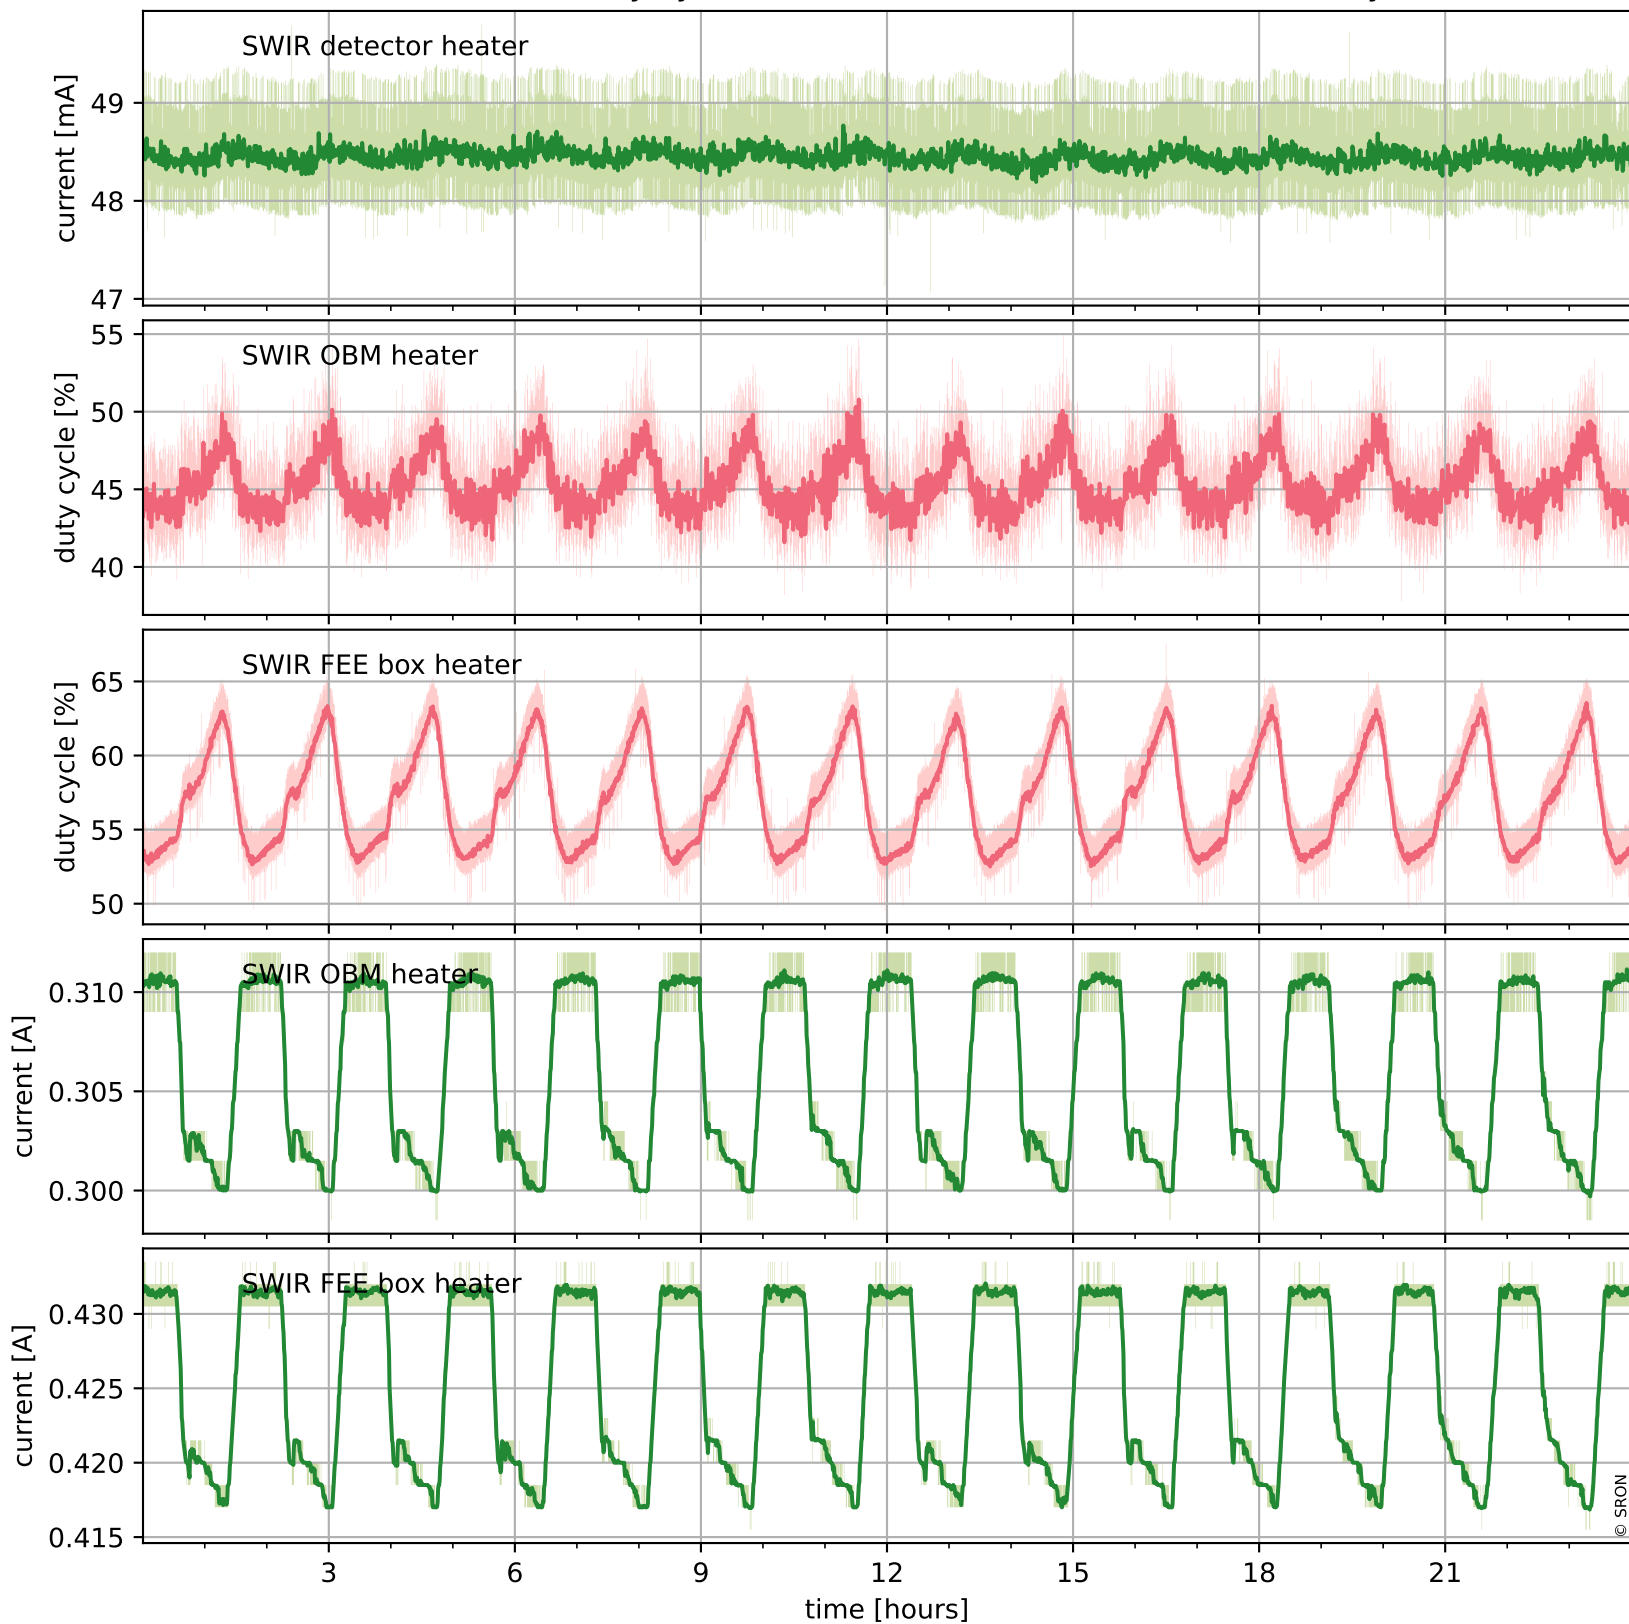

Tropomi SWIR housekeeping data

orbits : [5656, 5669]
coverage : 2018-11-16 / 2018-11-17
created : 2023-08-21T08:37:27

Temperature of sensors relevant for SWIR (one day)

Tropomi SWIR housekeeping data

orbits : [5185, 5669]
coverage : 2018-10-13 / 2018-11-17
created : 2023-08-21T08:37:28

Tropomi SWIR housekeeping data

orbits : [5656, 5669]
coverage : 2018-11-16 / 2018-11-17
created : 2023-08-21T08:37:28

Current and duty cycle of 3 heaters relevant for SWIR (one day)

Tropomi SWIR housekeeping data

orbits : [5185, 5669]
coverage : 2018-10-13 / 2018-11-17
created : 2023-08-21T08:37:29

Current and duty cycle of 3 heaters relevant for SWIR (last month)

Tropomi SWIR housekeeping data

orbits : [5656, 5669]
coverage : 2018-11-16 / 2018-11-17
created : 2023-08-21T08:37:29