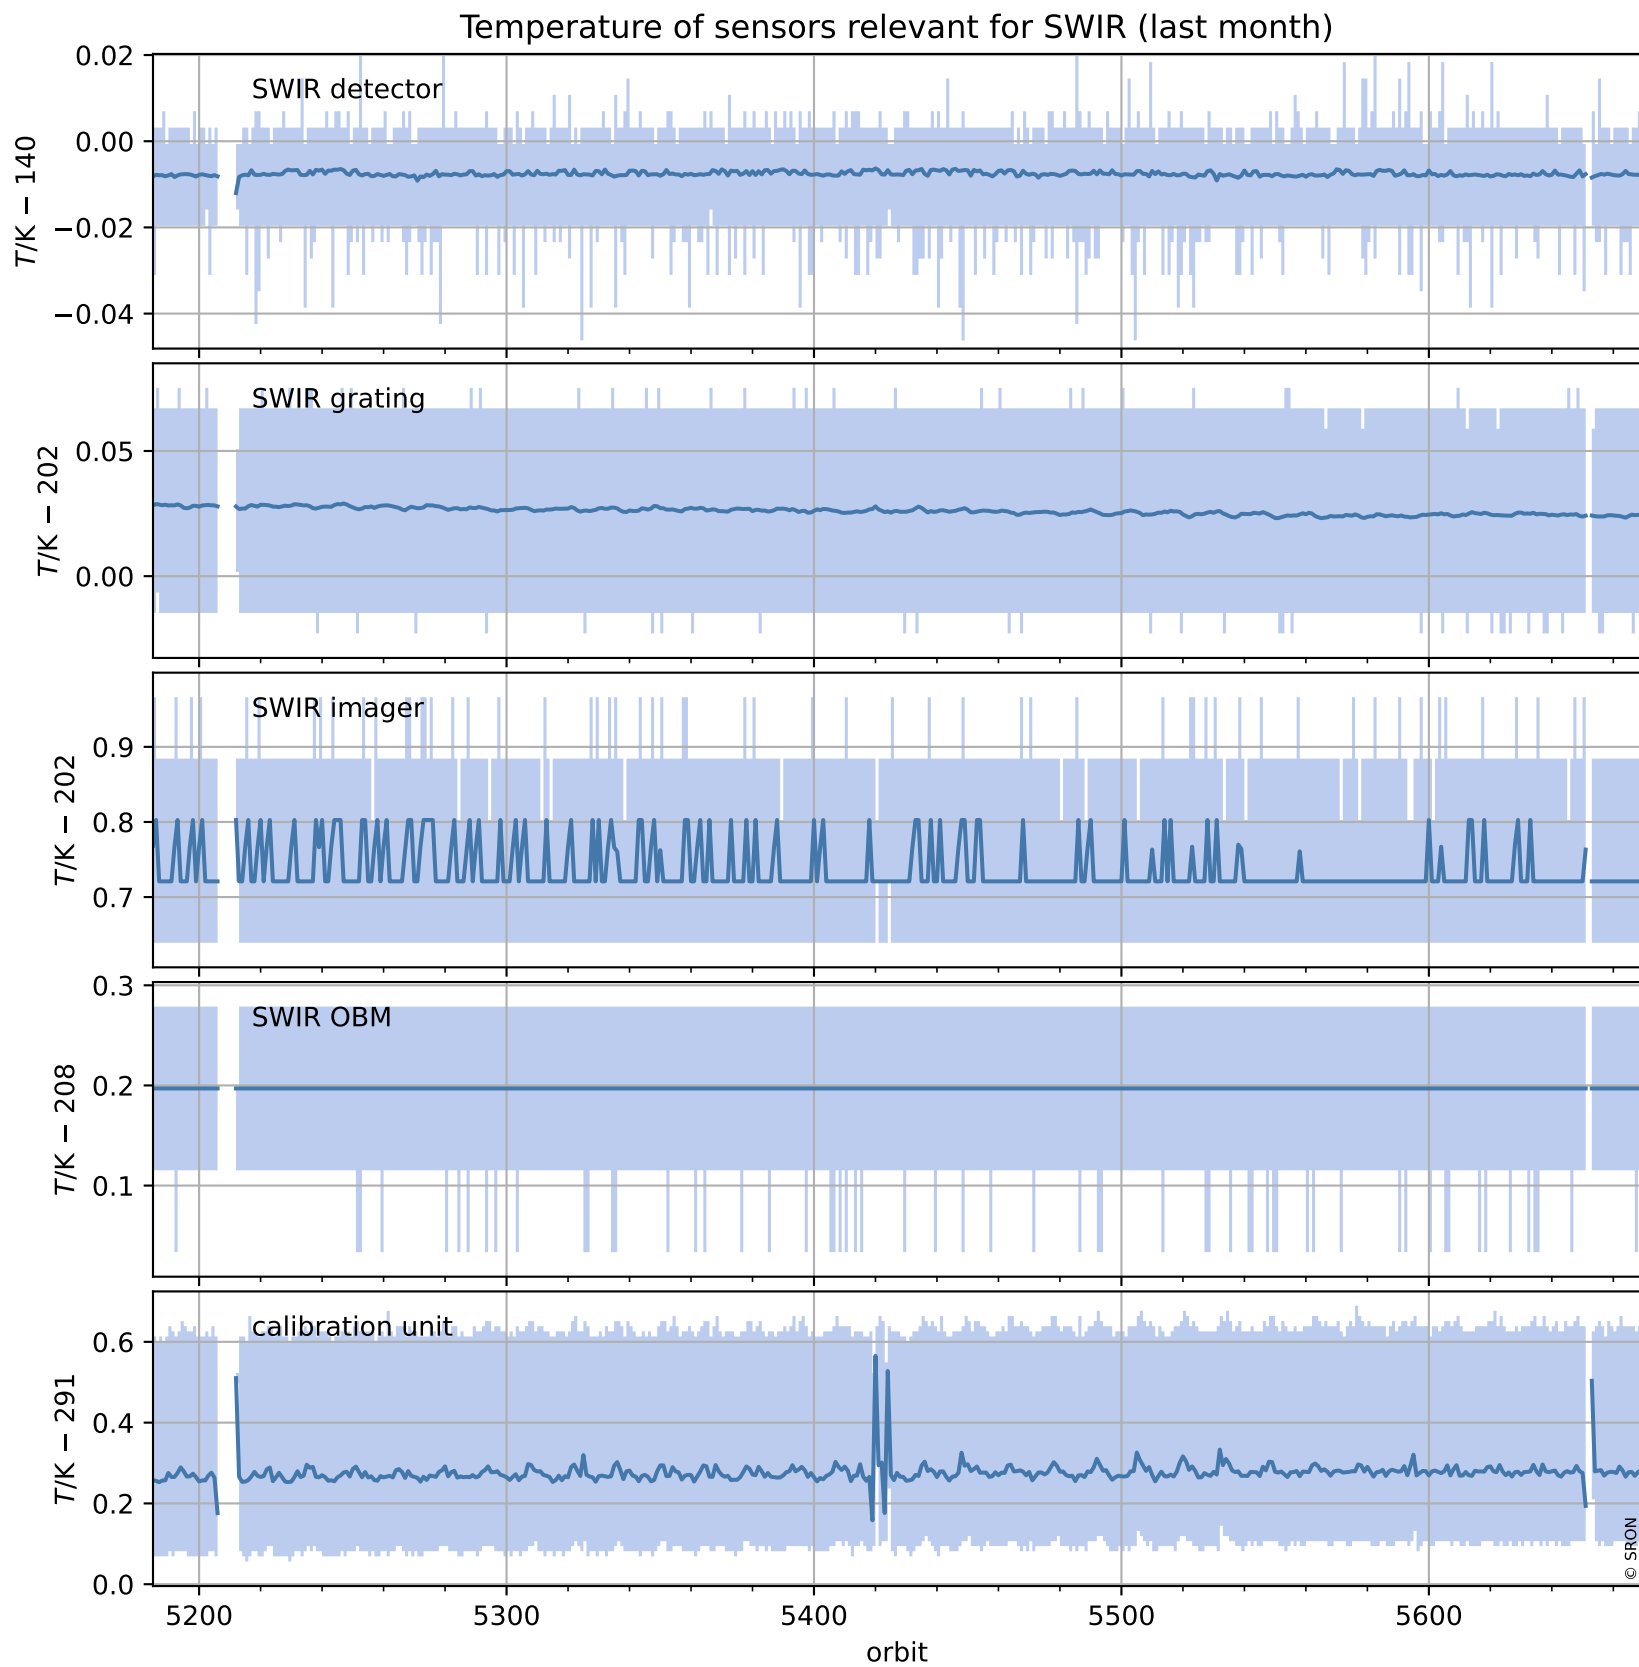

Tropomi SWIR housekeeping data

orbits : [5656, 5669]
coverage : 2018-11-16 / 2018-11-17
created : 2023-08-21T08:37:27

Temperature of sensors relevant for SWIR (one day)

Tropomi SWIR housekeeping data

orbits : [5185, 5669]
coverage : 2018-10-13 / 2018-11-17
created : 2023-08-21T08:37:28

Tropomi SWIR housekeeping data

orbits : [5656, 5669]
coverage : 2018-11-16 / 2018-11-17
created : 2023-08-21T08:37:28

Current and duty cycle of 3 heaters relevant for SWIR (one day)

Tropomi SWIR housekeeping data

orbits : [5185, 5669]
coverage : 2018-10-13 / 2018-11-17
created : 2023-08-21T08:37:29

Current and duty cycle of 3 heaters relevant for SWIR (last month)

Tropomi SWIR housekeeping data

orbits : [5656, 5669]
coverage : 2018-11-16 / 2018-11-17
created : 2023-08-21T08:37:29