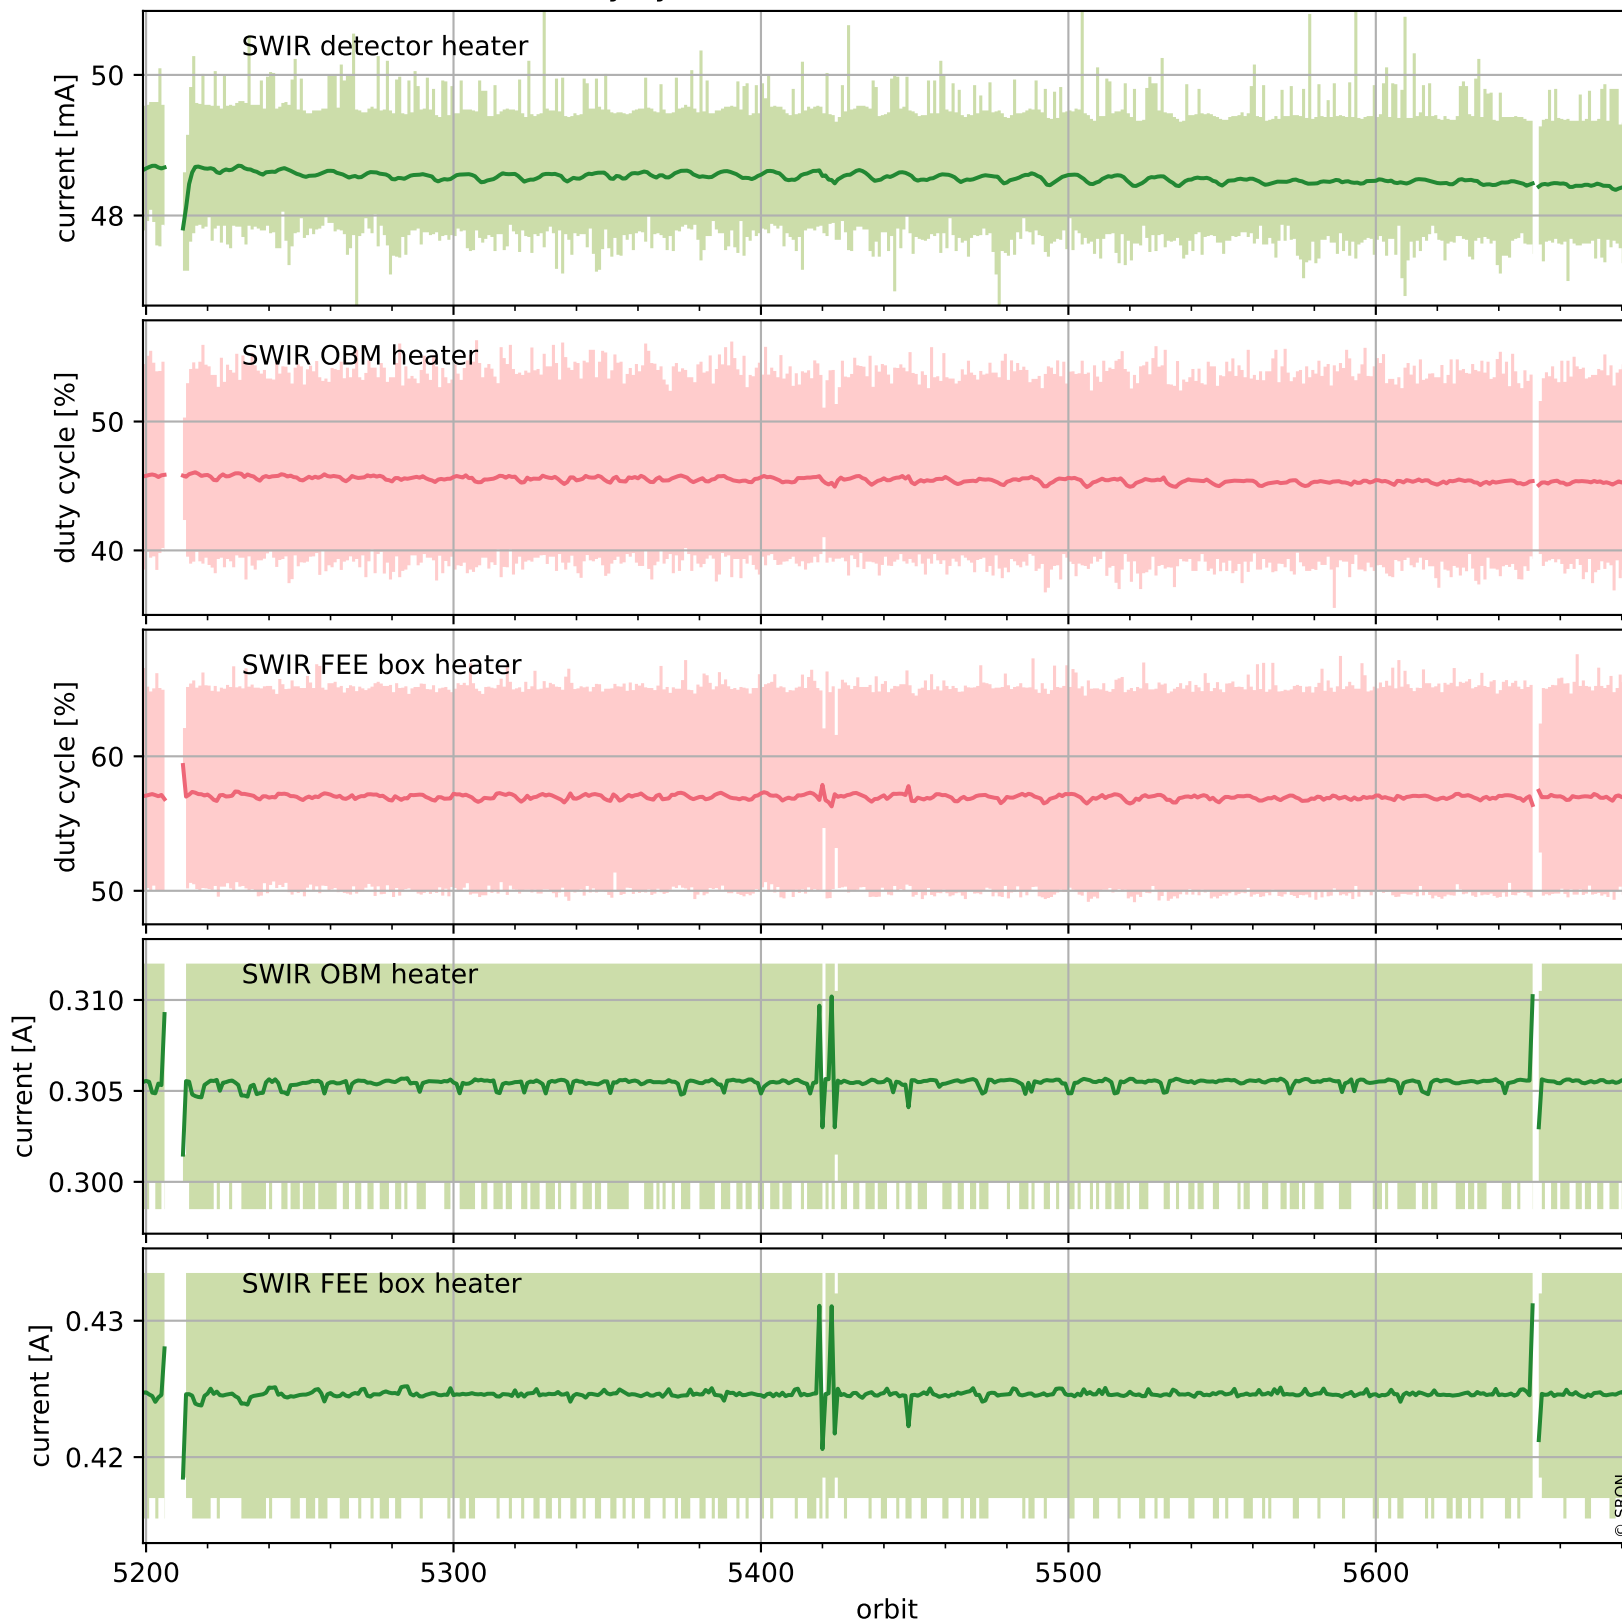

Tropomi SWIR housekeeping data

orbits : [5670, 5683]
coverage : 2018-11-17 / 2018-11-18
created : 2023-08-21T08:37:30

Temperature of sensors relevant for SWIR (one day)

Tropomi SWIR housekeeping data

orbits : [5199, 5683]
coverage : 2018-10-14 / 2018-11-18
created : 2023-08-21T08:37:30

Tropomi SWIR housekeeping data

orbits : [5670, 5683]
coverage : 2018-11-17 / 2018-11-18
created : 2023-08-21T08:37:30

Current and duty cycle of 3 heaters relevant for SWIR (one day)

Tropomi SWIR housekeeping data

orbits : [5199, 5683]
coverage : 2018-10-14 / 2018-11-18
created : 2023-08-21T08:37:31

Current and duty cycle of 3 heaters relevant for SWIR (last month)

Tropomi SWIR housekeeping data

orbits : [5670, 5683]
coverage : 2018-11-17 / 2018-11-18
created : 2023-08-21T08:37:31

Temperature of sensors at the SWIR front-end electronics (one day)

Tropomi SWIR housekeeping data

orbits : [5199, 5683]
coverage : 2018-10-14 / 2018-11-18
created : 2023-08-21T08:37:32

Temperature of sensors at the SWIR front-end electronics (last month)