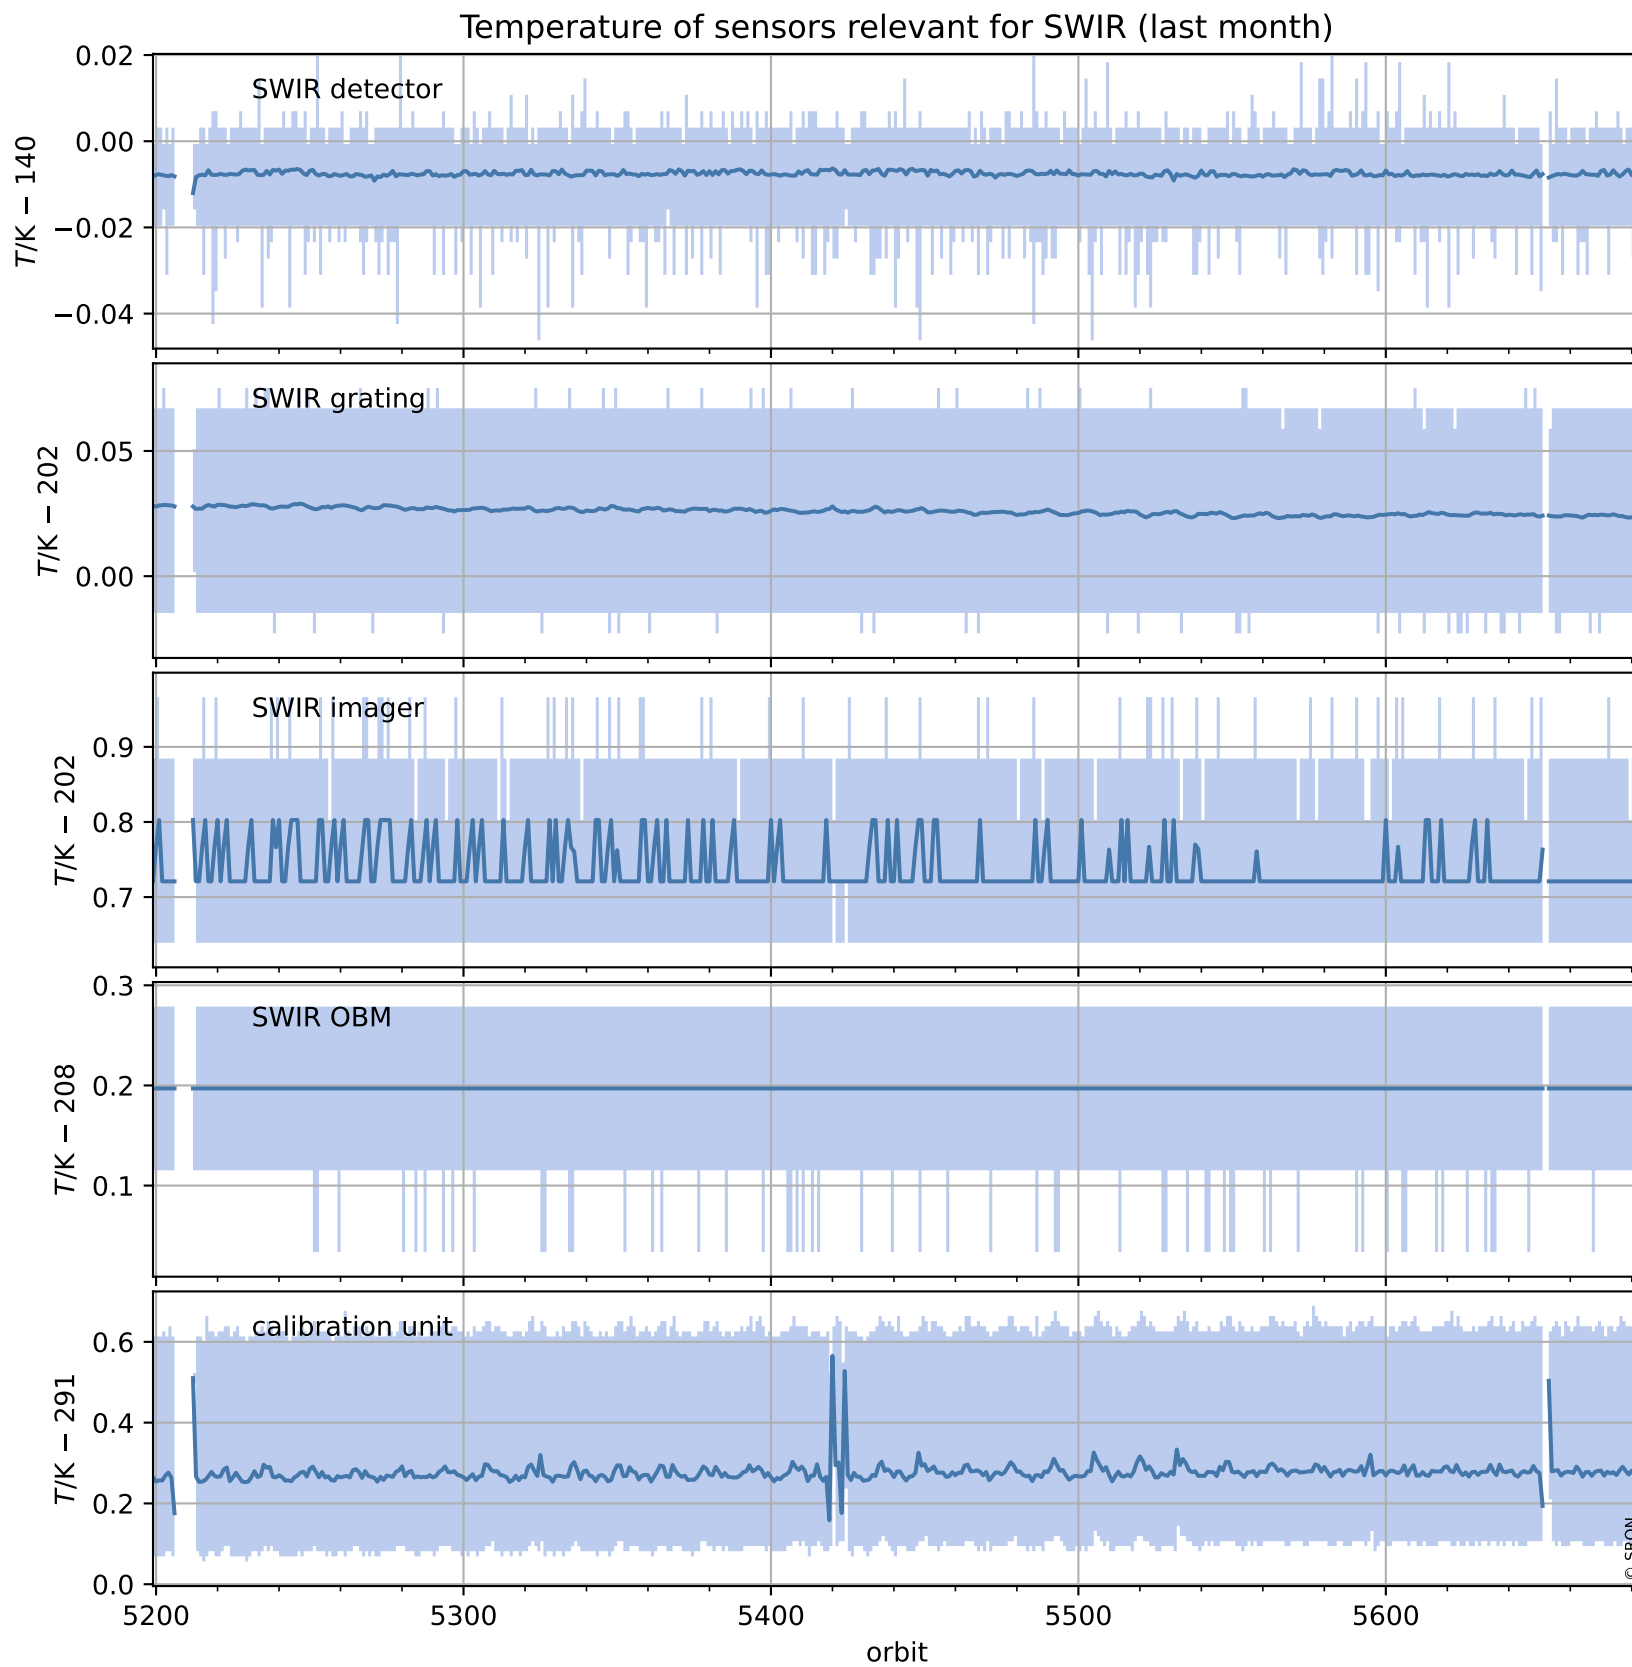

Tropomi SWIR housekeeping data

orbits : [5670, 5683]
coverage : 2018-11-17 / 2018-11-18
created : 2023-08-21T08:37:30

Temperature of sensors relevant for SWIR (one day)

Tropomi SWIR housekeeping data

orbits : [5199, 5683]
coverage : 2018-10-14 / 2018-11-18
created : 2023-08-21T08:37:30

Tropomi SWIR housekeeping data

orbits : [5670, 5683]
coverage : 2018-11-17 / 2018-11-18
created : 2023-08-21T08:37:30

Current and duty cycle of 3 heaters relevant for SWIR (one day)

Tropomi SWIR housekeeping data

orbits : [5199, 5683]
coverage : 2018-10-14 / 2018-11-18
created : 2023-08-21T08:37:31

Current and duty cycle of 3 heaters relevant for SWIR (last month)

Tropomi SWIR housekeeping data

orbits : [5670, 5683]
coverage : 2018-11-17 / 2018-11-18
created : 2023-08-21T08:37:31