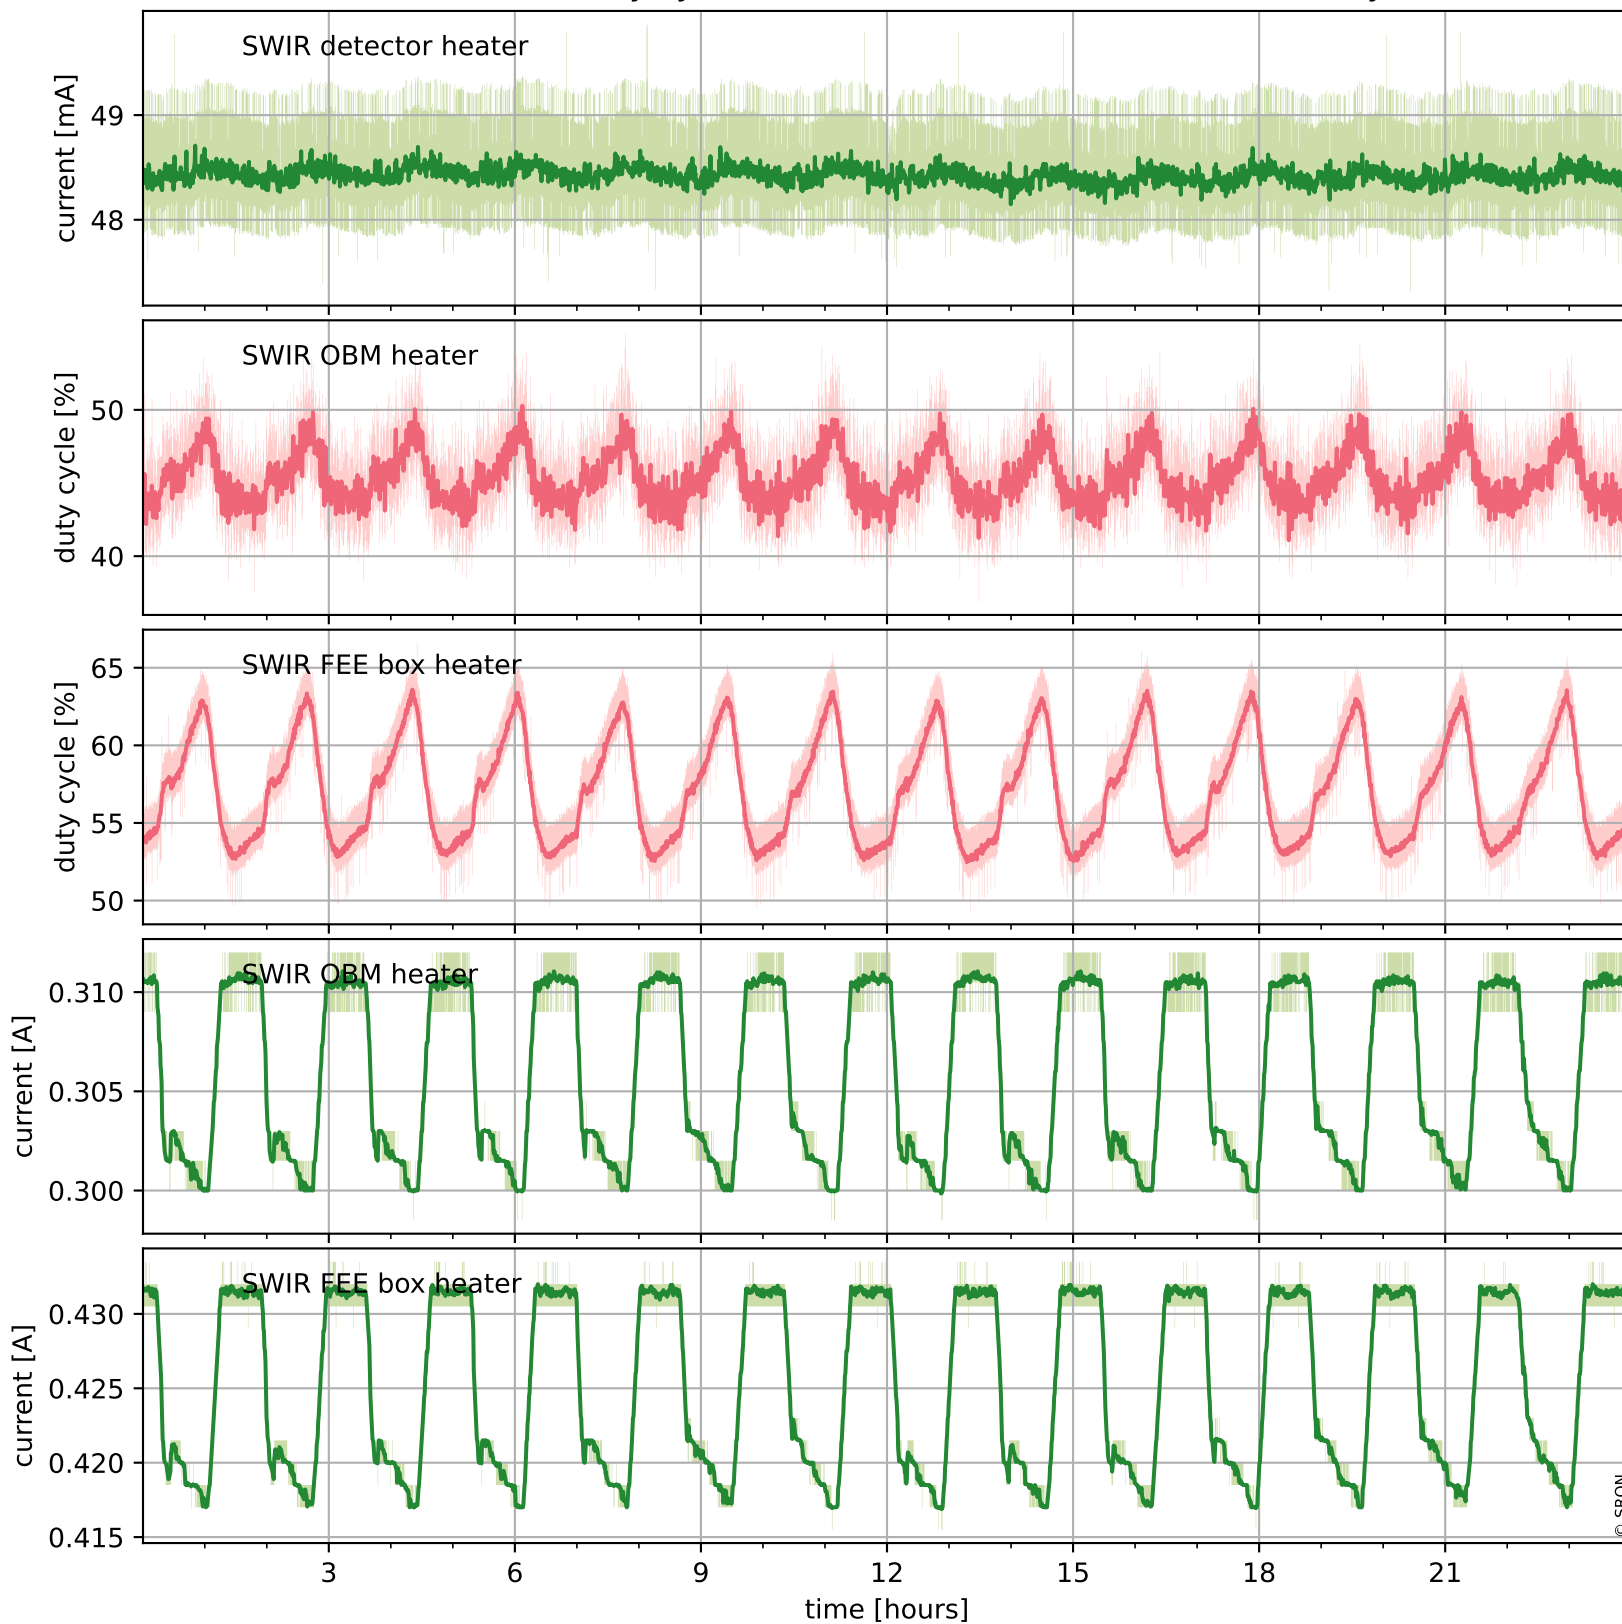

Tropomi SWIR housekeeping data

orbits : [5670, 5683]
coverage : 2018-11-17 / 2018-11-18
created : 2023-08-21T08:37:30

Temperature of sensors relevant for SWIR (one day)

Tropomi SWIR housekeeping data

orbits : [5199, 5683]
coverage : 2018-10-14 / 2018-11-18
created : 2023-08-21T08:37:30

Tropomi SWIR housekeeping data

orbits : [5670, 5683]
coverage : 2018-11-17 / 2018-11-18
created : 2023-08-21T08:37:30

Current and duty cycle of 3 heaters relevant for SWIR (one day)

Tropomi SWIR housekeeping data

orbits : [5199, 5683]
coverage : 2018-10-14 / 2018-11-18
created : 2023-08-21T08:37:31

Current and duty cycle of 3 heaters relevant for SWIR (last month)

Tropomi SWIR housekeeping data

orbits : [5670, 5683]
coverage : 2018-11-17 / 2018-11-18
created : 2023-08-21T08:37:31