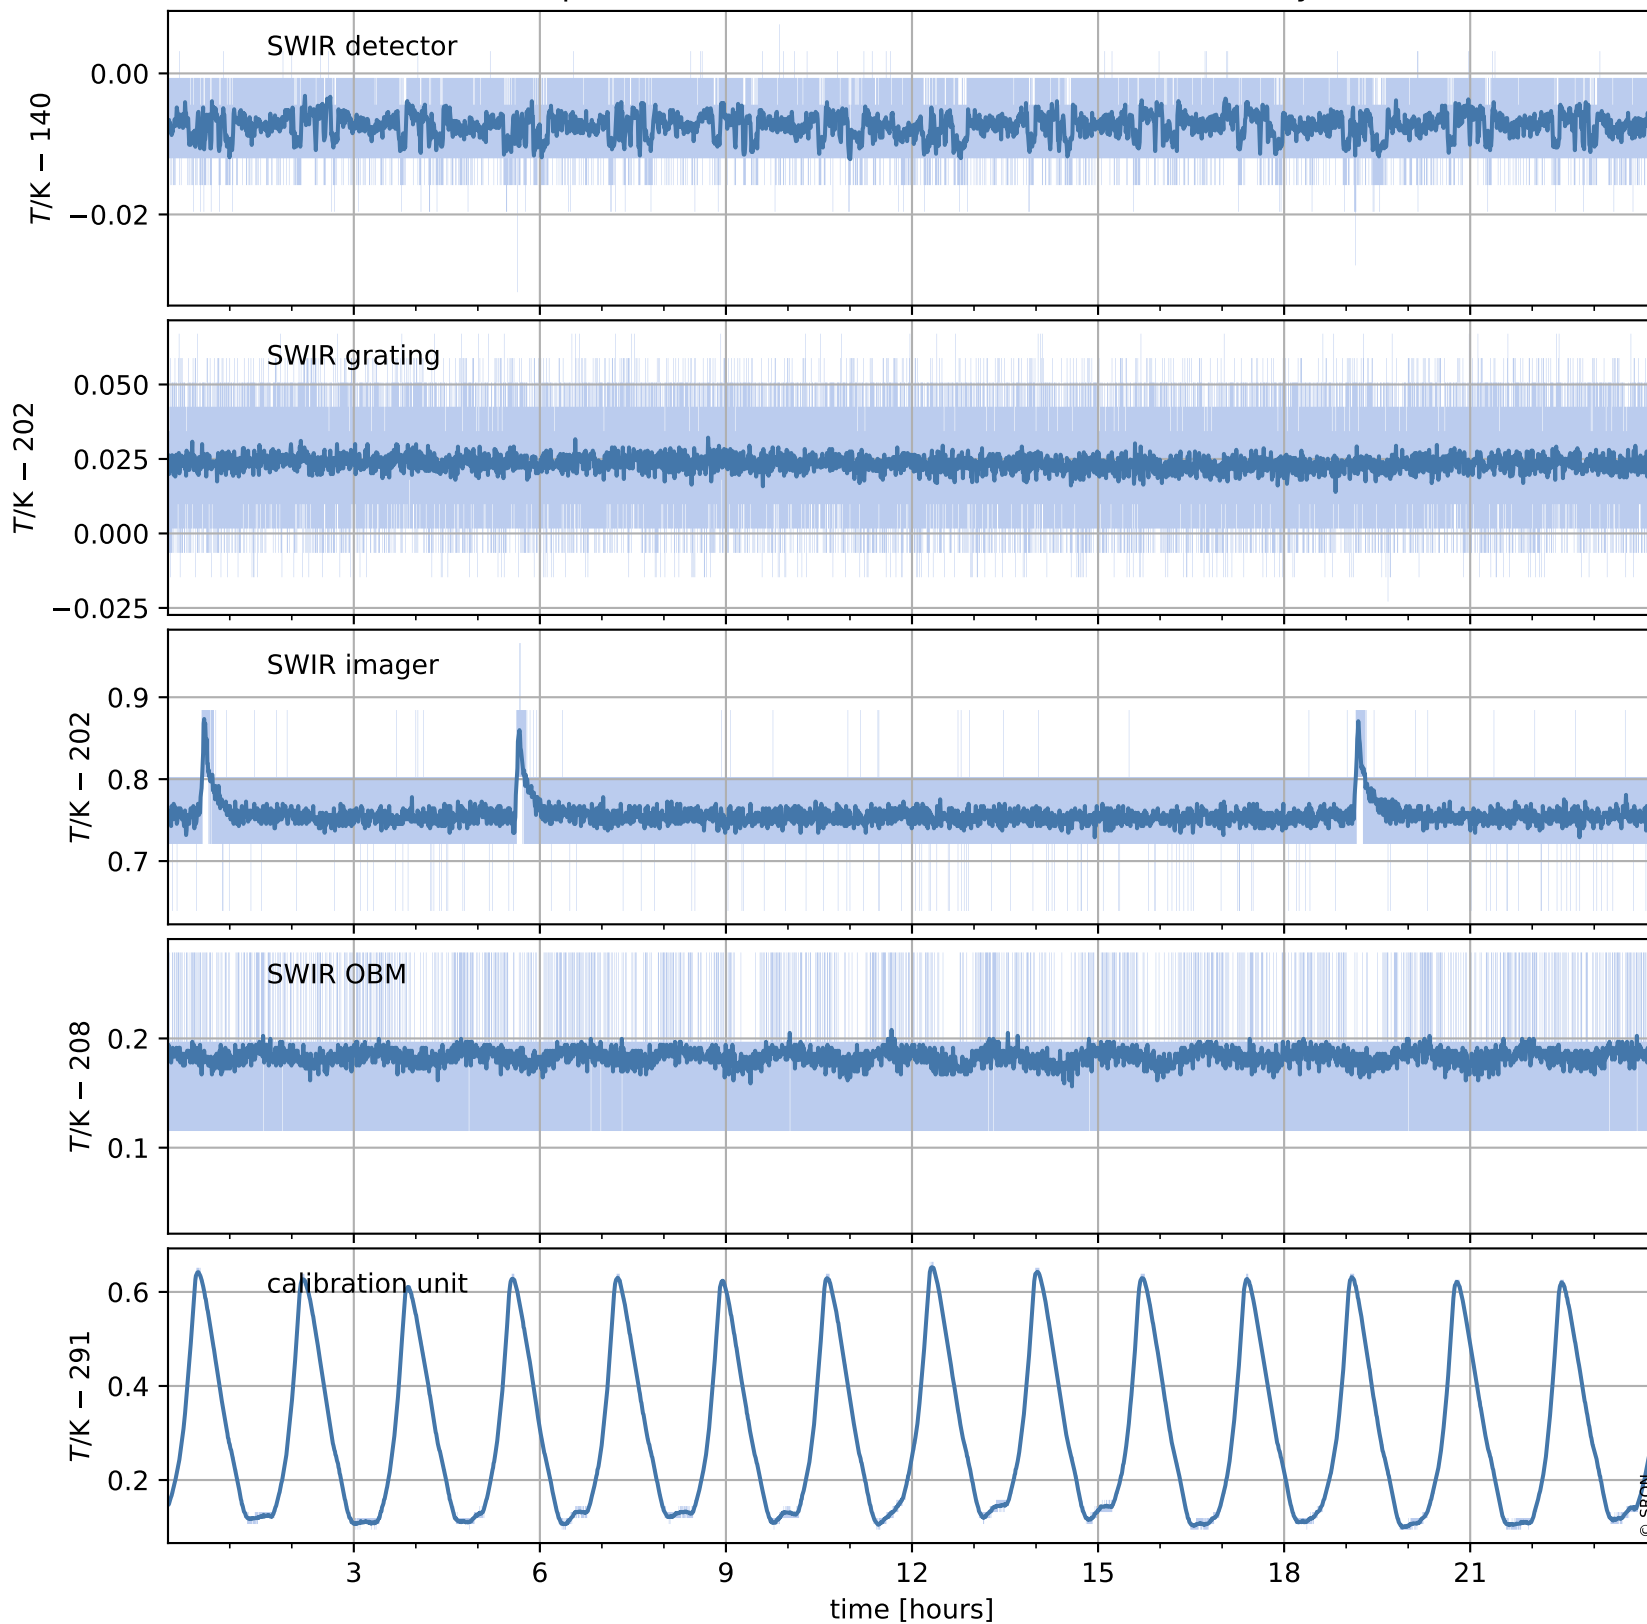

Tropomi SWIR housekeeping data

orbits : [5670, 5683]
coverage : 2018-11-17 / 2018-11-18
created : 2023-08-21T08:37:30

Temperature of sensors relevant for SWIR (one day)

Tropomi SWIR housekeeping data

orbits : [5199, 5683]
coverage : 2018-10-14 / 2018-11-18
created : 2023-08-21T08:37:30

Tropomi SWIR housekeeping data

orbits : [5670, 5683]
coverage : 2018-11-17 / 2018-11-18
created : 2023-08-21T08:37:30

Current and duty cycle of 3 heaters relevant for SWIR (one day)

Tropomi SWIR housekeeping data

orbits : [5199, 5683]
coverage : 2018-10-14 / 2018-11-18
created : 2023-08-21T08:37:31

Current and duty cycle of 3 heaters relevant for SWIR (last month)

Tropomi SWIR housekeeping data

orbits : [5670, 5683]
coverage : 2018-11-17 / 2018-11-18
created : 2023-08-21T08:37:31