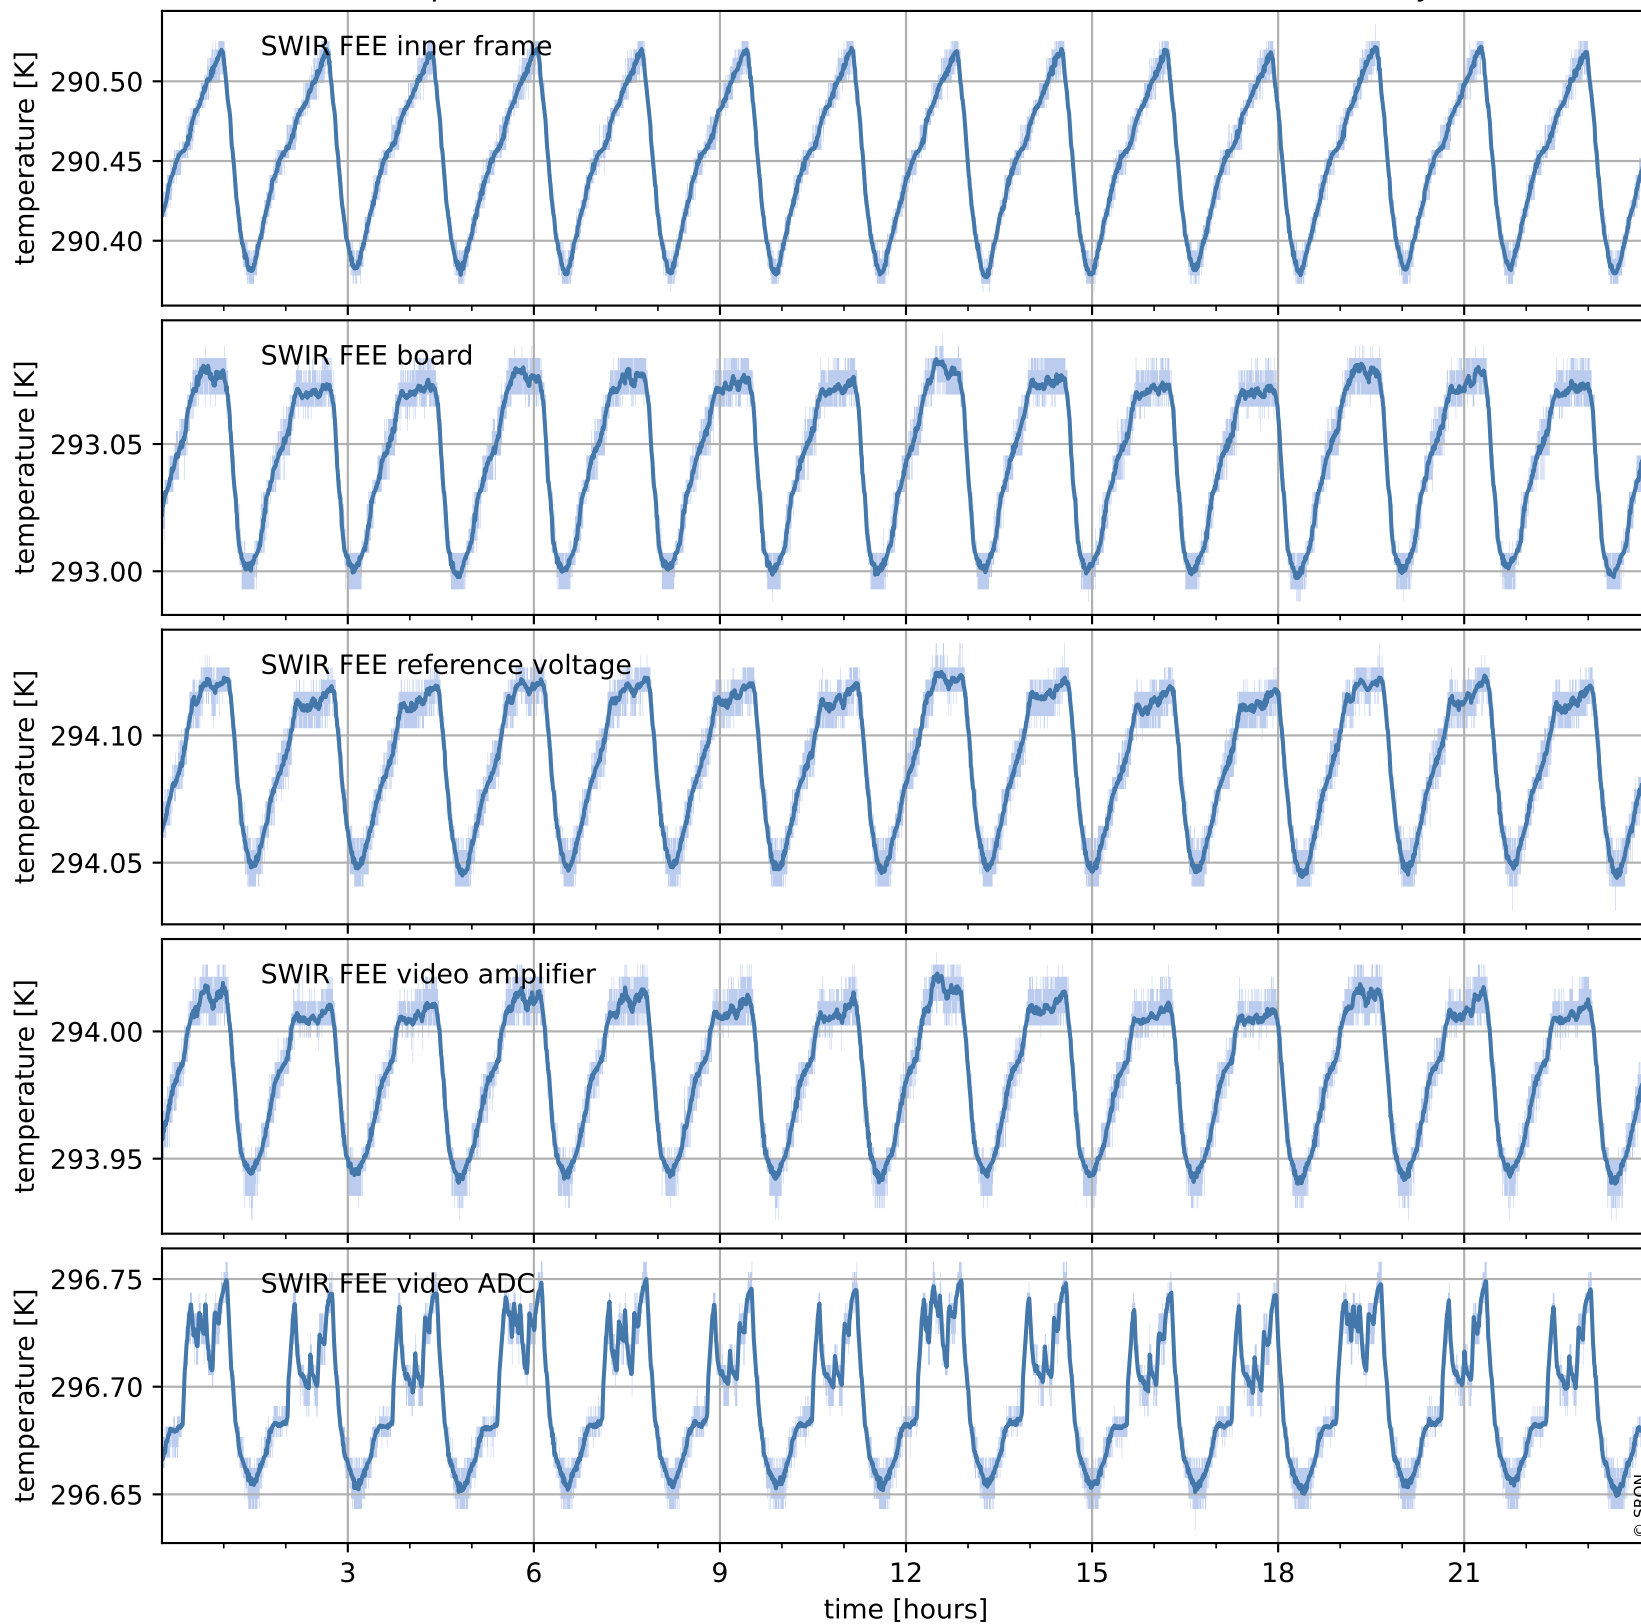

Tropomi SWIR housekeeping data

orbits : [5670, 5683]
coverage : 2018-11-17 / 2018-11-18
created : 2023-08-21T08:37:31

Temperature of sensors at the SWIR front-end electronics (one day)