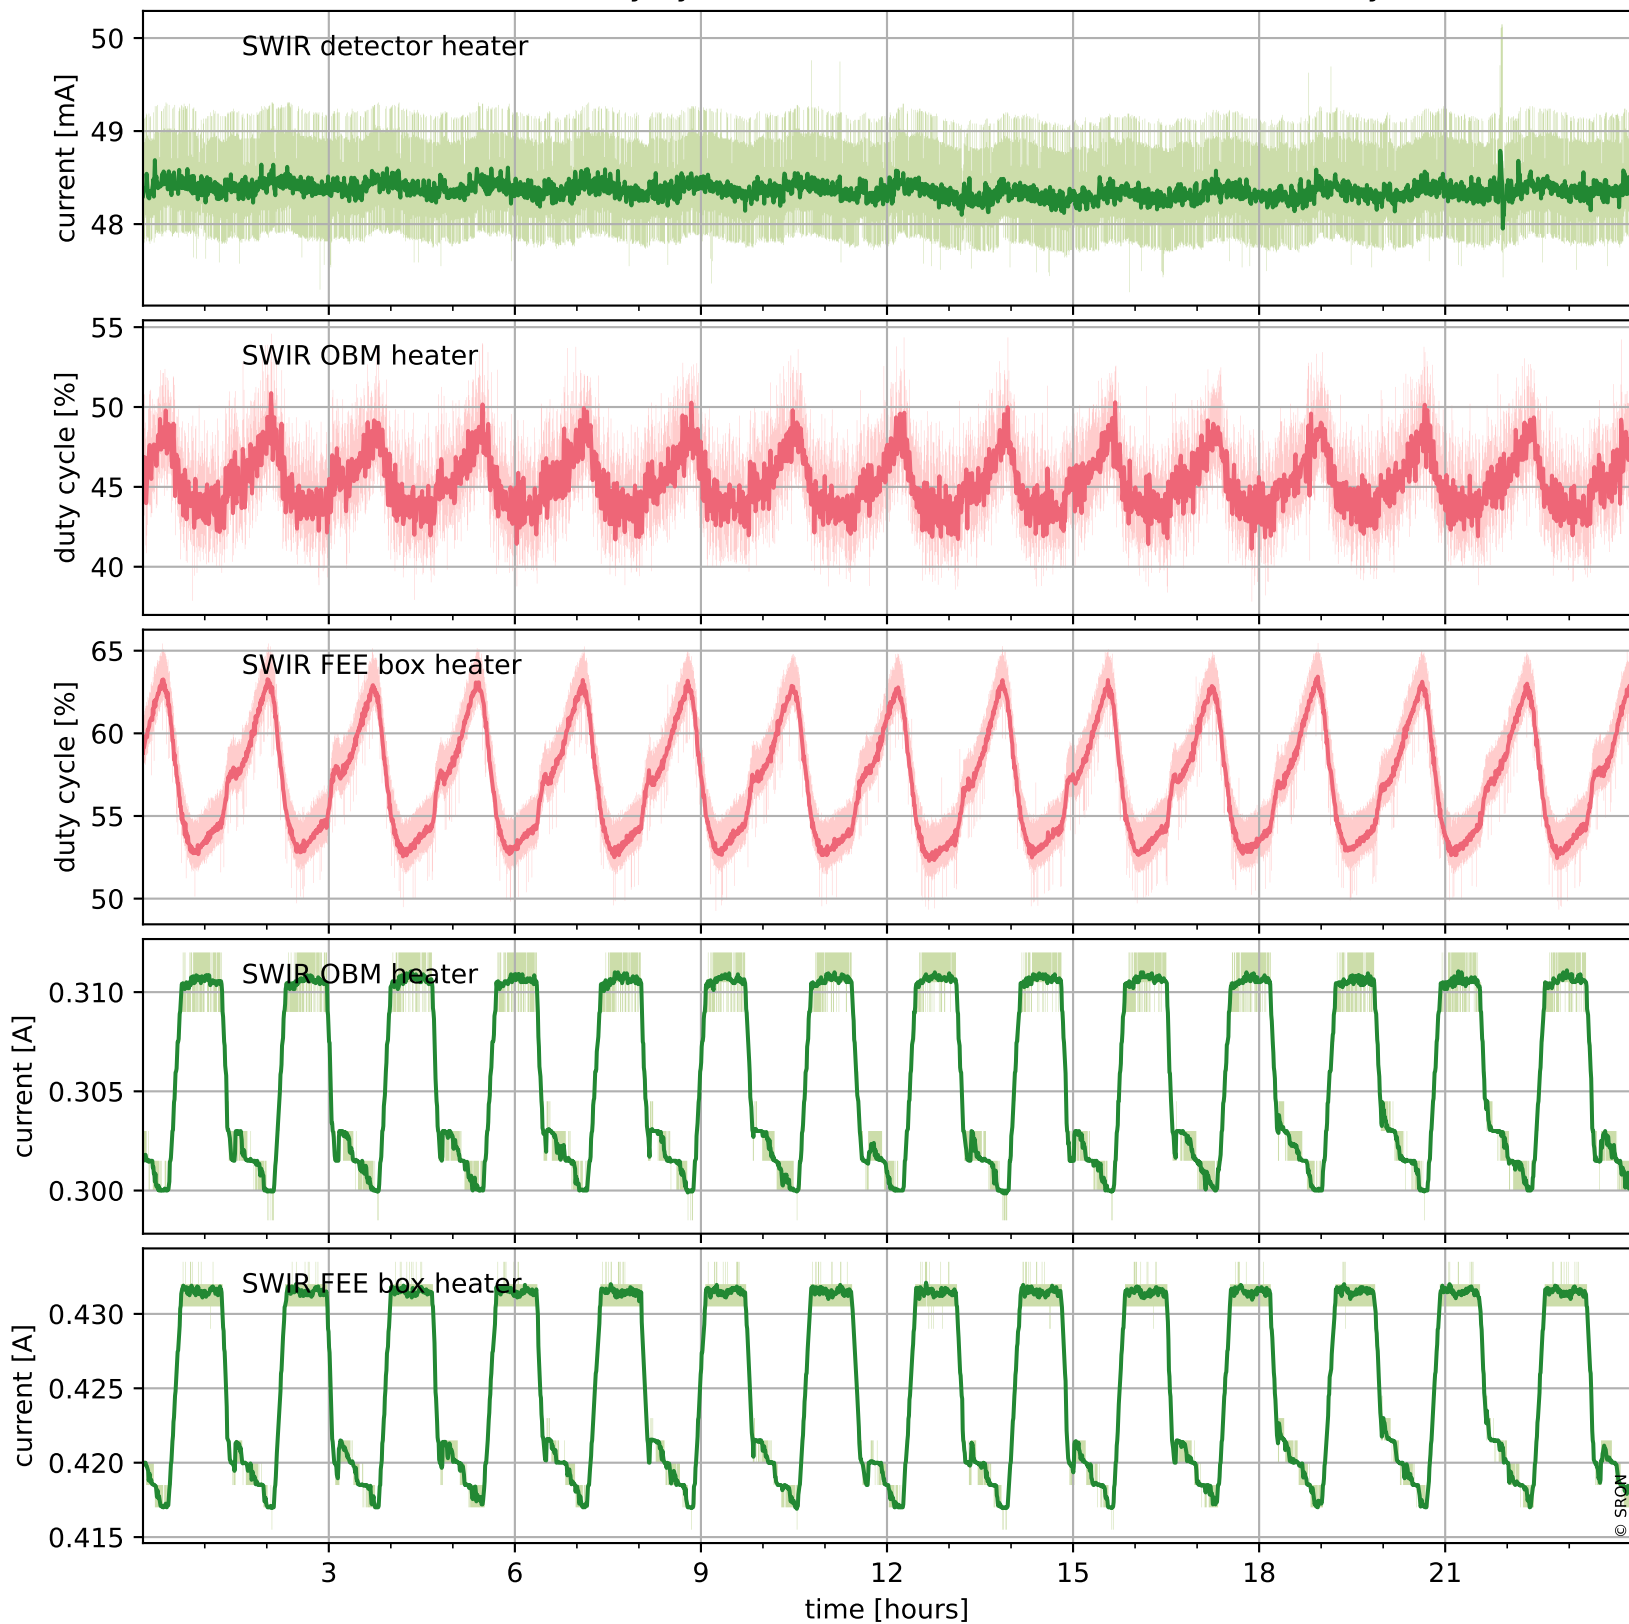

Tropomi SWIR housekeeping data

orbits : [5698, 5712]
coverage : 2018-11-19 / 2018-11-20
created : 2023-08-21T08:37:34

Temperature of sensors relevant for SWIR (one day)

Tropomi SWIR housekeeping data

orbits : [5228, 5712]
coverage : 2018-10-16 / 2018-11-20
created : 2023-08-21T08:37:35

Temperature of sensors relevant for SWIR (last month)

Tropomi SWIR housekeeping data

orbits : [5698, 5712]
coverage : 2018-11-19 / 2018-11-20
created : 2023-08-21T08:37:35

Current and duty cycle of 3 heaters relevant for SWIR (one day)

Tropomi SWIR housekeeping data

orbits : [5228, 5712]
coverage : 2018-10-16 / 2018-11-20
created : 2023-08-21T08:37:36

Current and duty cycle of 3 heaters relevant for SWIR (last month)

Tropomi SWIR housekeeping data