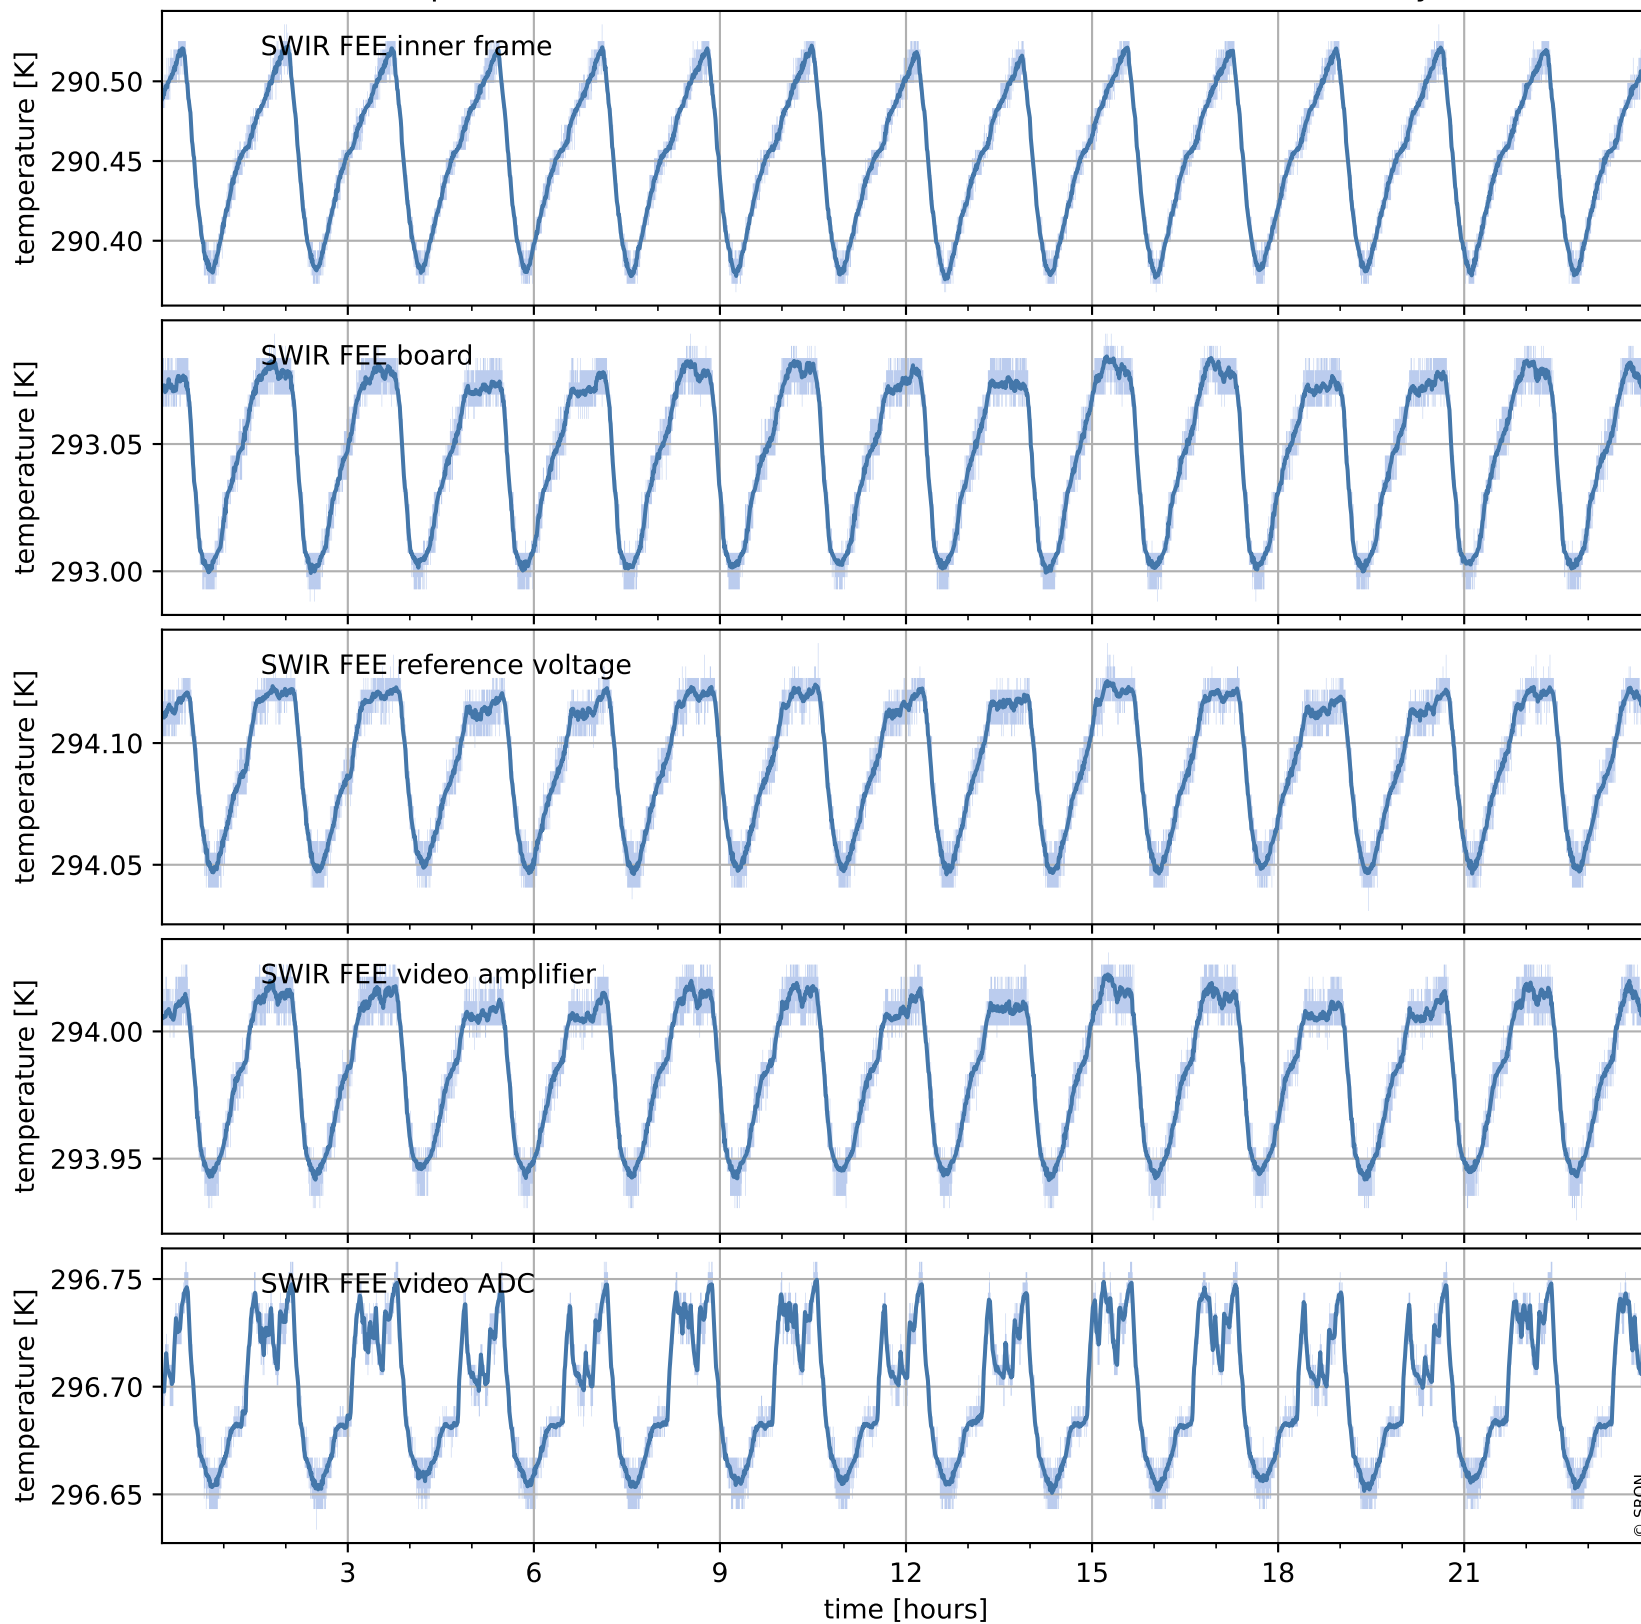

Tropomi SWIR housekeeping data

orbits : [5698, 5712]
coverage : 2018-11-19 / 2018-11-20
created : 2023-08-21T08:37:34

Temperature of sensors relevant for SWIR (one day)

Tropomi SWIR housekeeping data

orbits : [5228, 5712]
coverage : 2018-10-16 / 2018-11-20
created : 2023-08-21T08:37:35

Temperature of sensors relevant for SWIR (last month)

Tropomi SWIR housekeeping data

orbits : [5698, 5712]
coverage : 2018-11-19 / 2018-11-20
created : 2023-08-21T08:37:35

Current and duty cycle of 3 heaters relevant for SWIR (one day)

Tropomi SWIR housekeeping data

orbits : [5228, 5712]
coverage : 2018-10-16 / 2018-11-20
created : 2023-08-21T08:37:36

Current and duty cycle of 3 heaters relevant for SWIR (last month)

Tropomi SWIR housekeeping data

orbits : [5698, 5712]
coverage : 2018-11-19 / 2018-11-20
created : 2023-08-21T08:37:36

Temperature of sensors at the SWIR front-end electronics (one day)

Tropomi SWIR housekeeping data

orbits : [5228, 5712]
coverage : 2018-10-16 / 2018-11-20
created : 2023-08-21T08:37:36