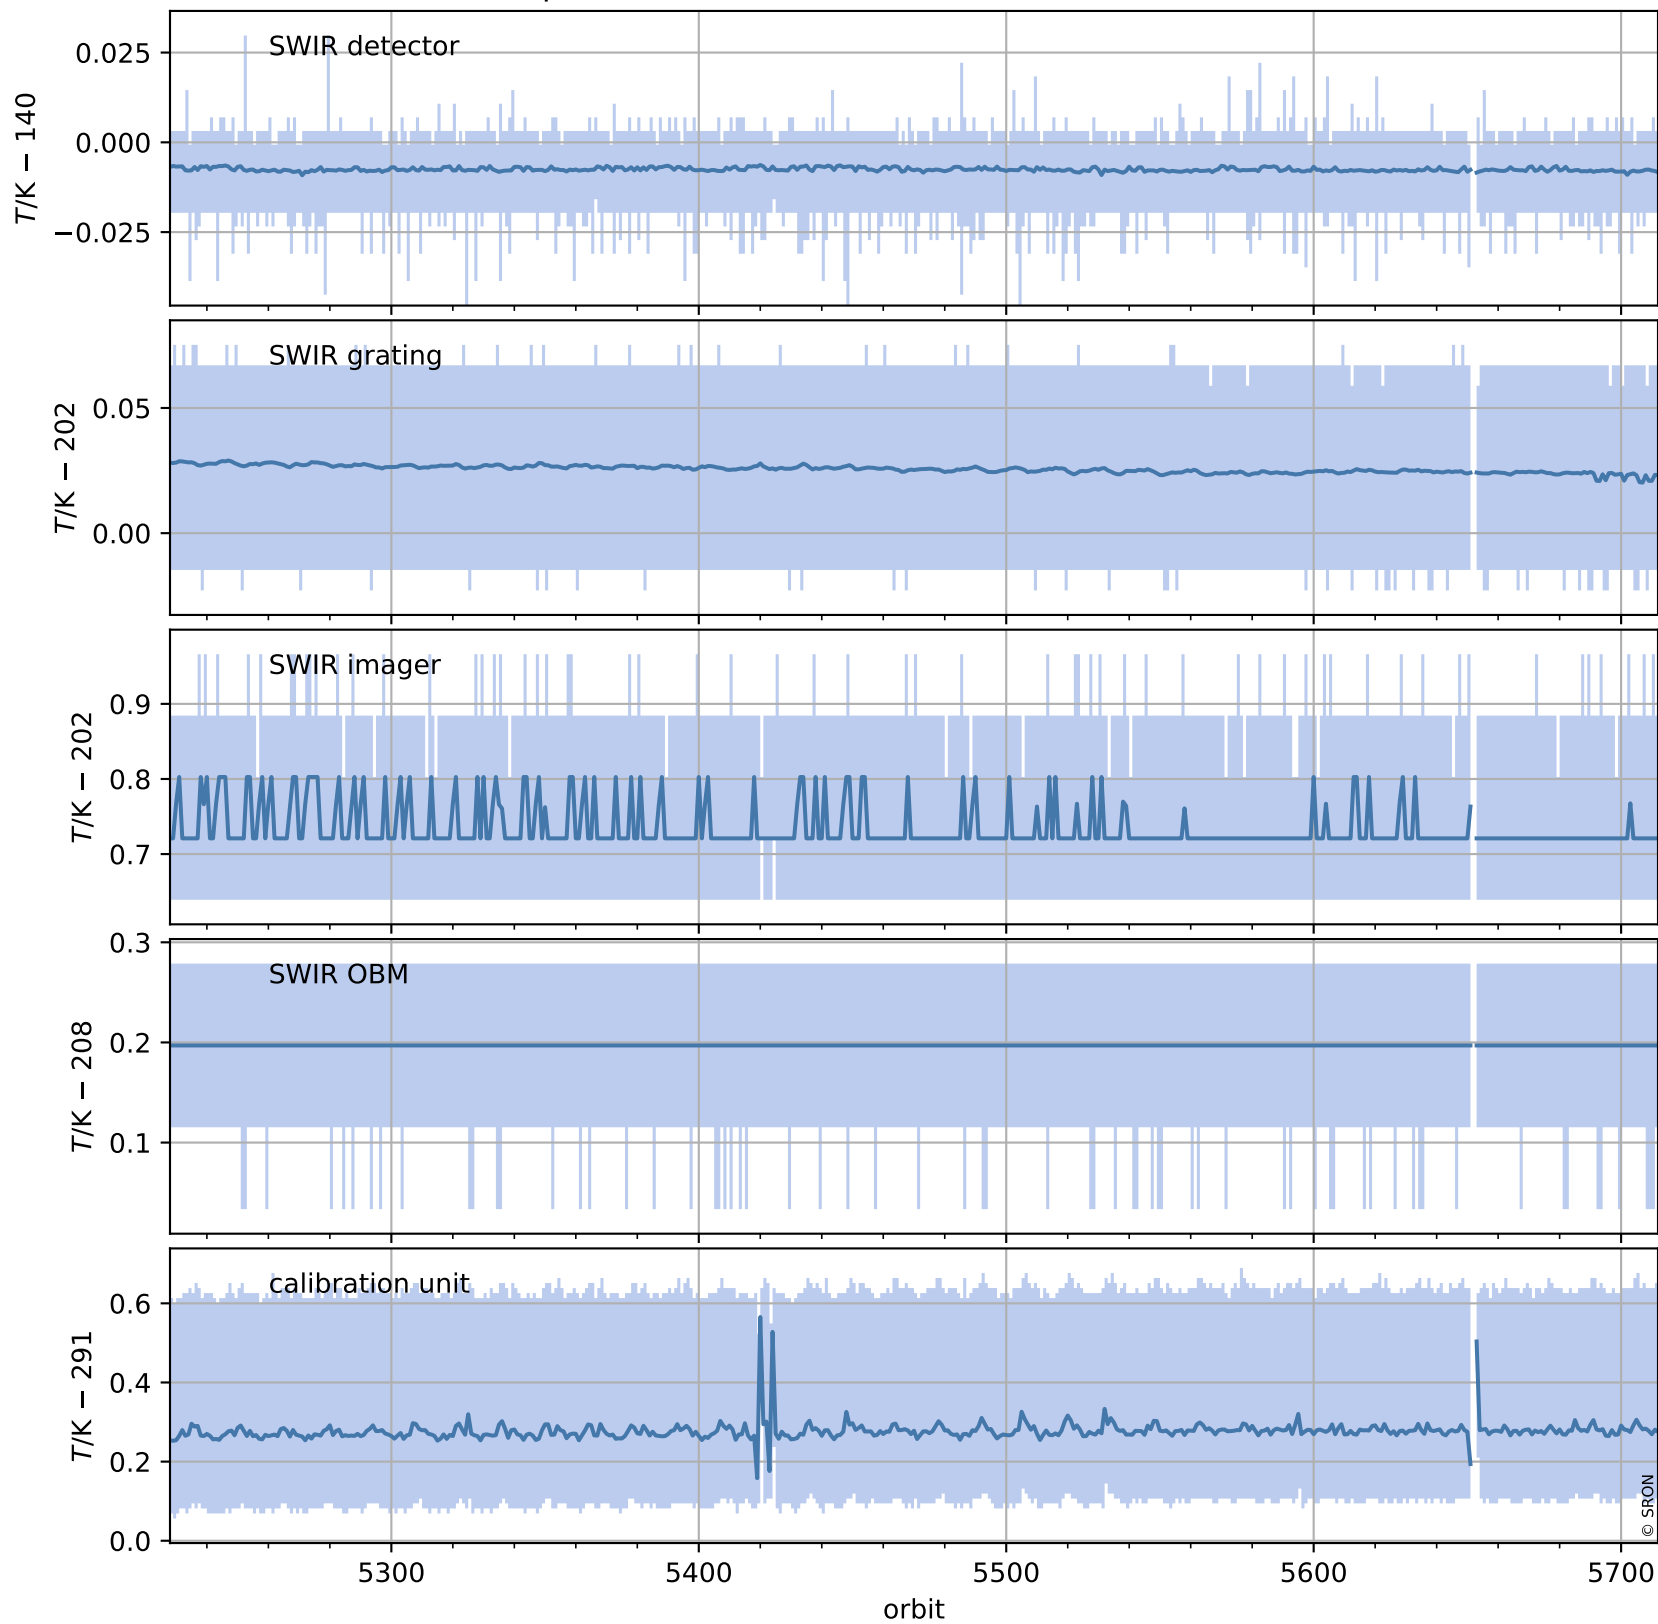

Tropomi SWIR housekeeping data

orbits : [5698, 5712]
coverage : 2018-11-19 / 2018-11-20
created : 2023-08-21T08:37:34

Temperature of sensors relevant for SWIR (one day)

Tropomi SWIR housekeeping data

orbits : [5228, 5712]
coverage : 2018-10-16 / 2018-11-20
created : 2023-08-21T08:37:35

Temperature of sensors relevant for SWIR (last month)

Tropomi SWIR housekeeping data

orbits : [5698, 5712]
coverage : 2018-11-19 / 2018-11-20
created : 2023-08-21T08:37:35

Current and duty cycle of 3 heaters relevant for SWIR (one day)

Tropomi SWIR housekeeping data

orbits : [5228, 5712]
coverage : 2018-10-16 / 2018-11-20
created : 2023-08-21T08:37:36

Current and duty cycle of 3 heaters relevant for SWIR (last month)

Tropomi SWIR housekeeping data

orbits : [5698, 5712]
coverage : 2018-11-19 / 2018-11-20
created : 2023-08-21T08:37:36

Temperature of sensors at the SWIR front-end electronics (one day)

Tropomi SWIR housekeeping data

orbits : [5228, 5712]
coverage : 2018-10-16 / 2018-11-20
created : 2023-08-21T08:37:36