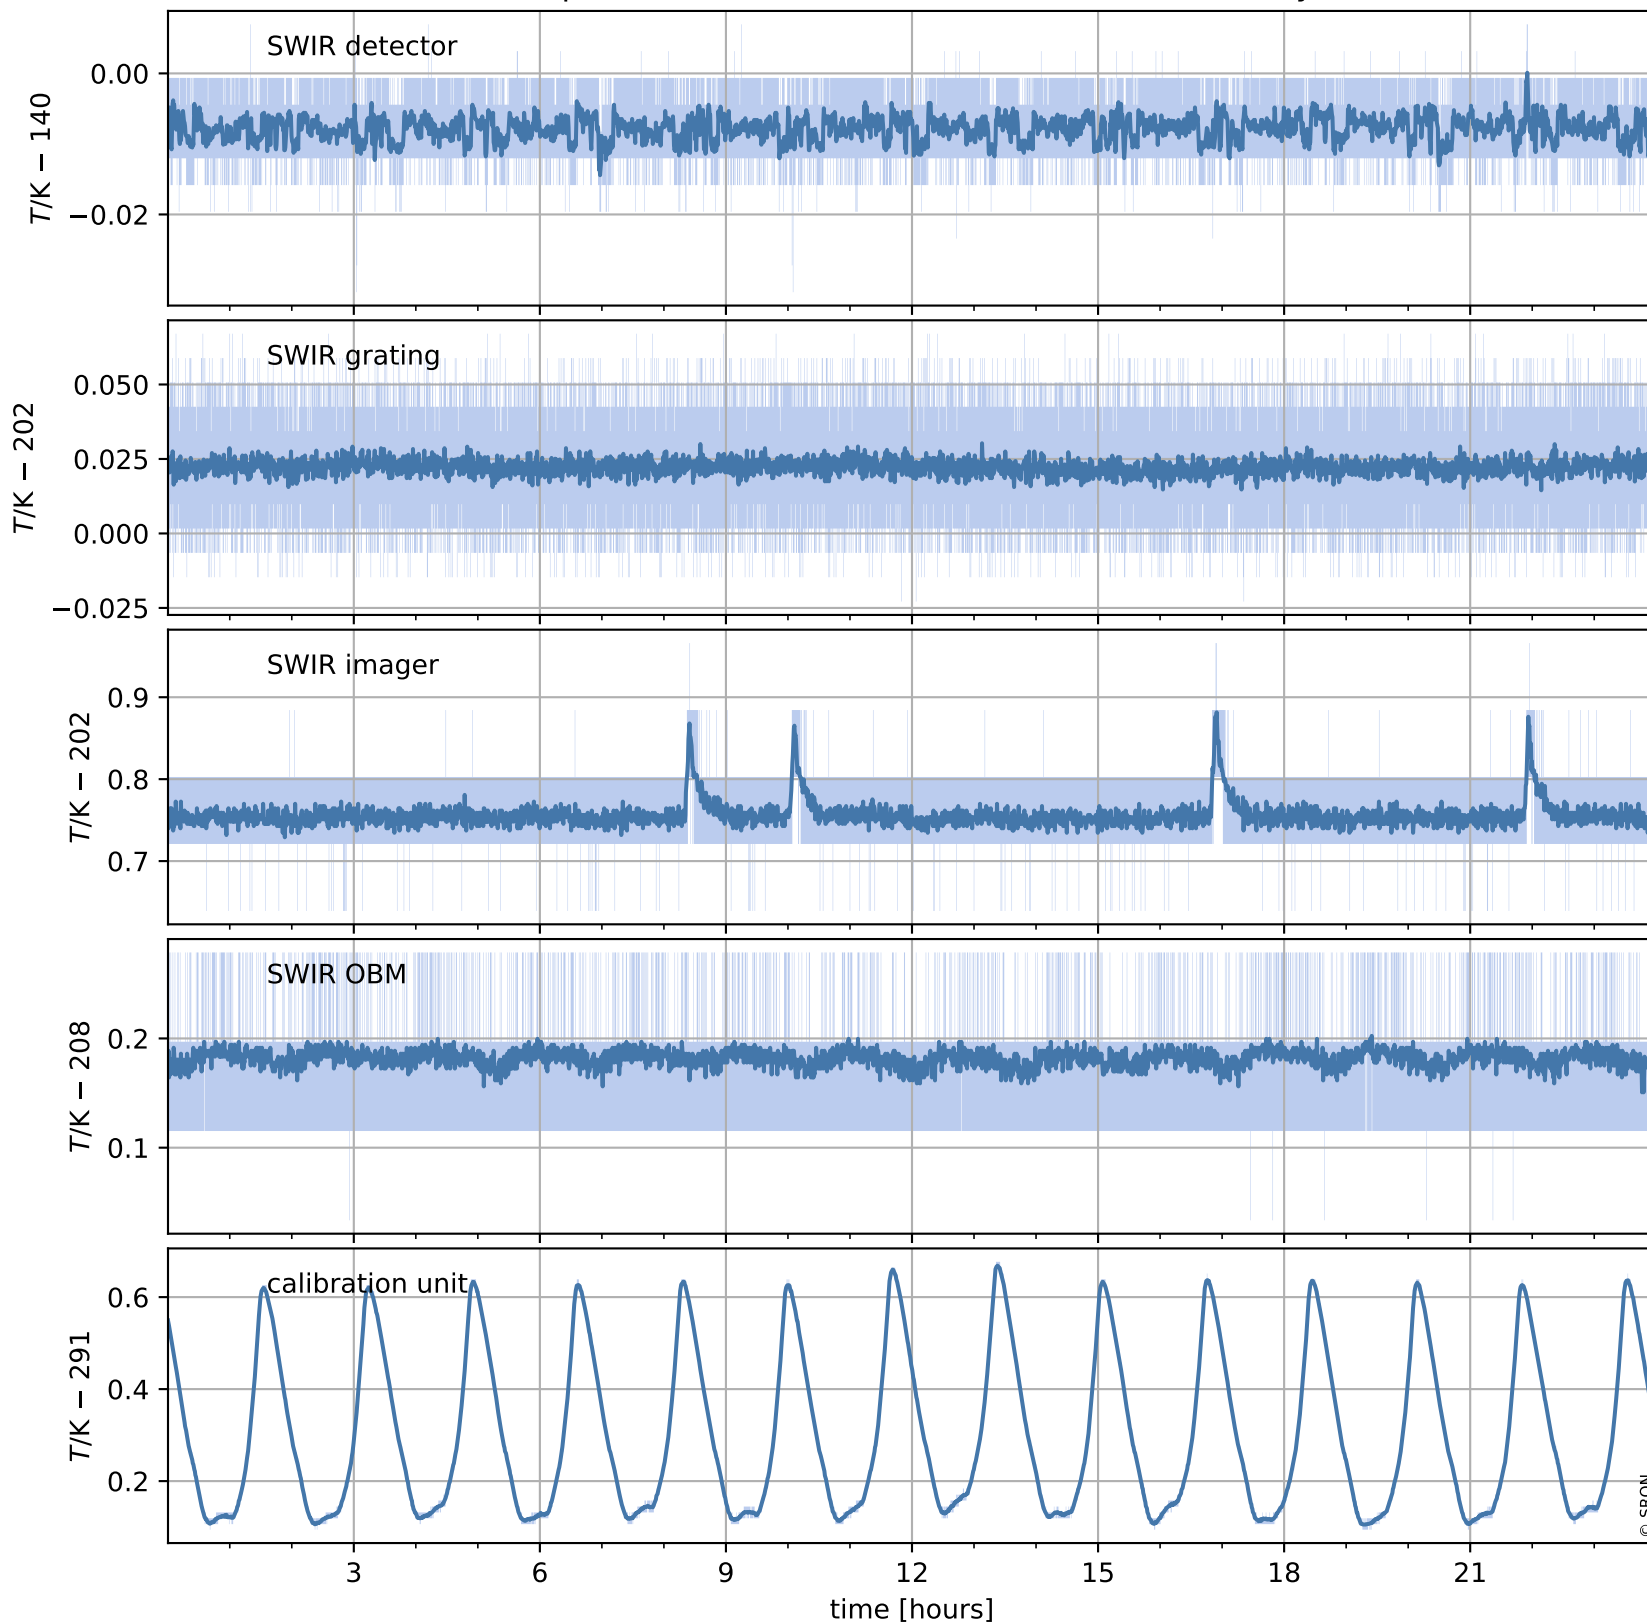

Tropomi SWIR housekeeping data

orbits : [5698, 5712]
coverage : 2018-11-19 / 2018-11-20
created : 2023-08-21T08:37:34

Temperature of sensors relevant for SWIR (one day)

Tropomi SWIR housekeeping data

orbits : [5228, 5712]
coverage : 2018-10-16 / 2018-11-20
created : 2023-08-21T08:37:35

Temperature of sensors relevant for SWIR (last month)

Tropomi SWIR housekeeping data

orbits : [5698, 5712]
coverage : 2018-11-19 / 2018-11-20
created : 2023-08-21T08:37:35

Current and duty cycle of 3 heaters relevant for SWIR (one day)

Tropomi SWIR housekeeping data

orbits : [5228, 5712]
coverage : 2018-10-16 / 2018-11-20
created : 2023-08-21T08:37:36

Current and duty cycle of 3 heaters relevant for SWIR (last month)

Tropomi SWIR housekeeping data