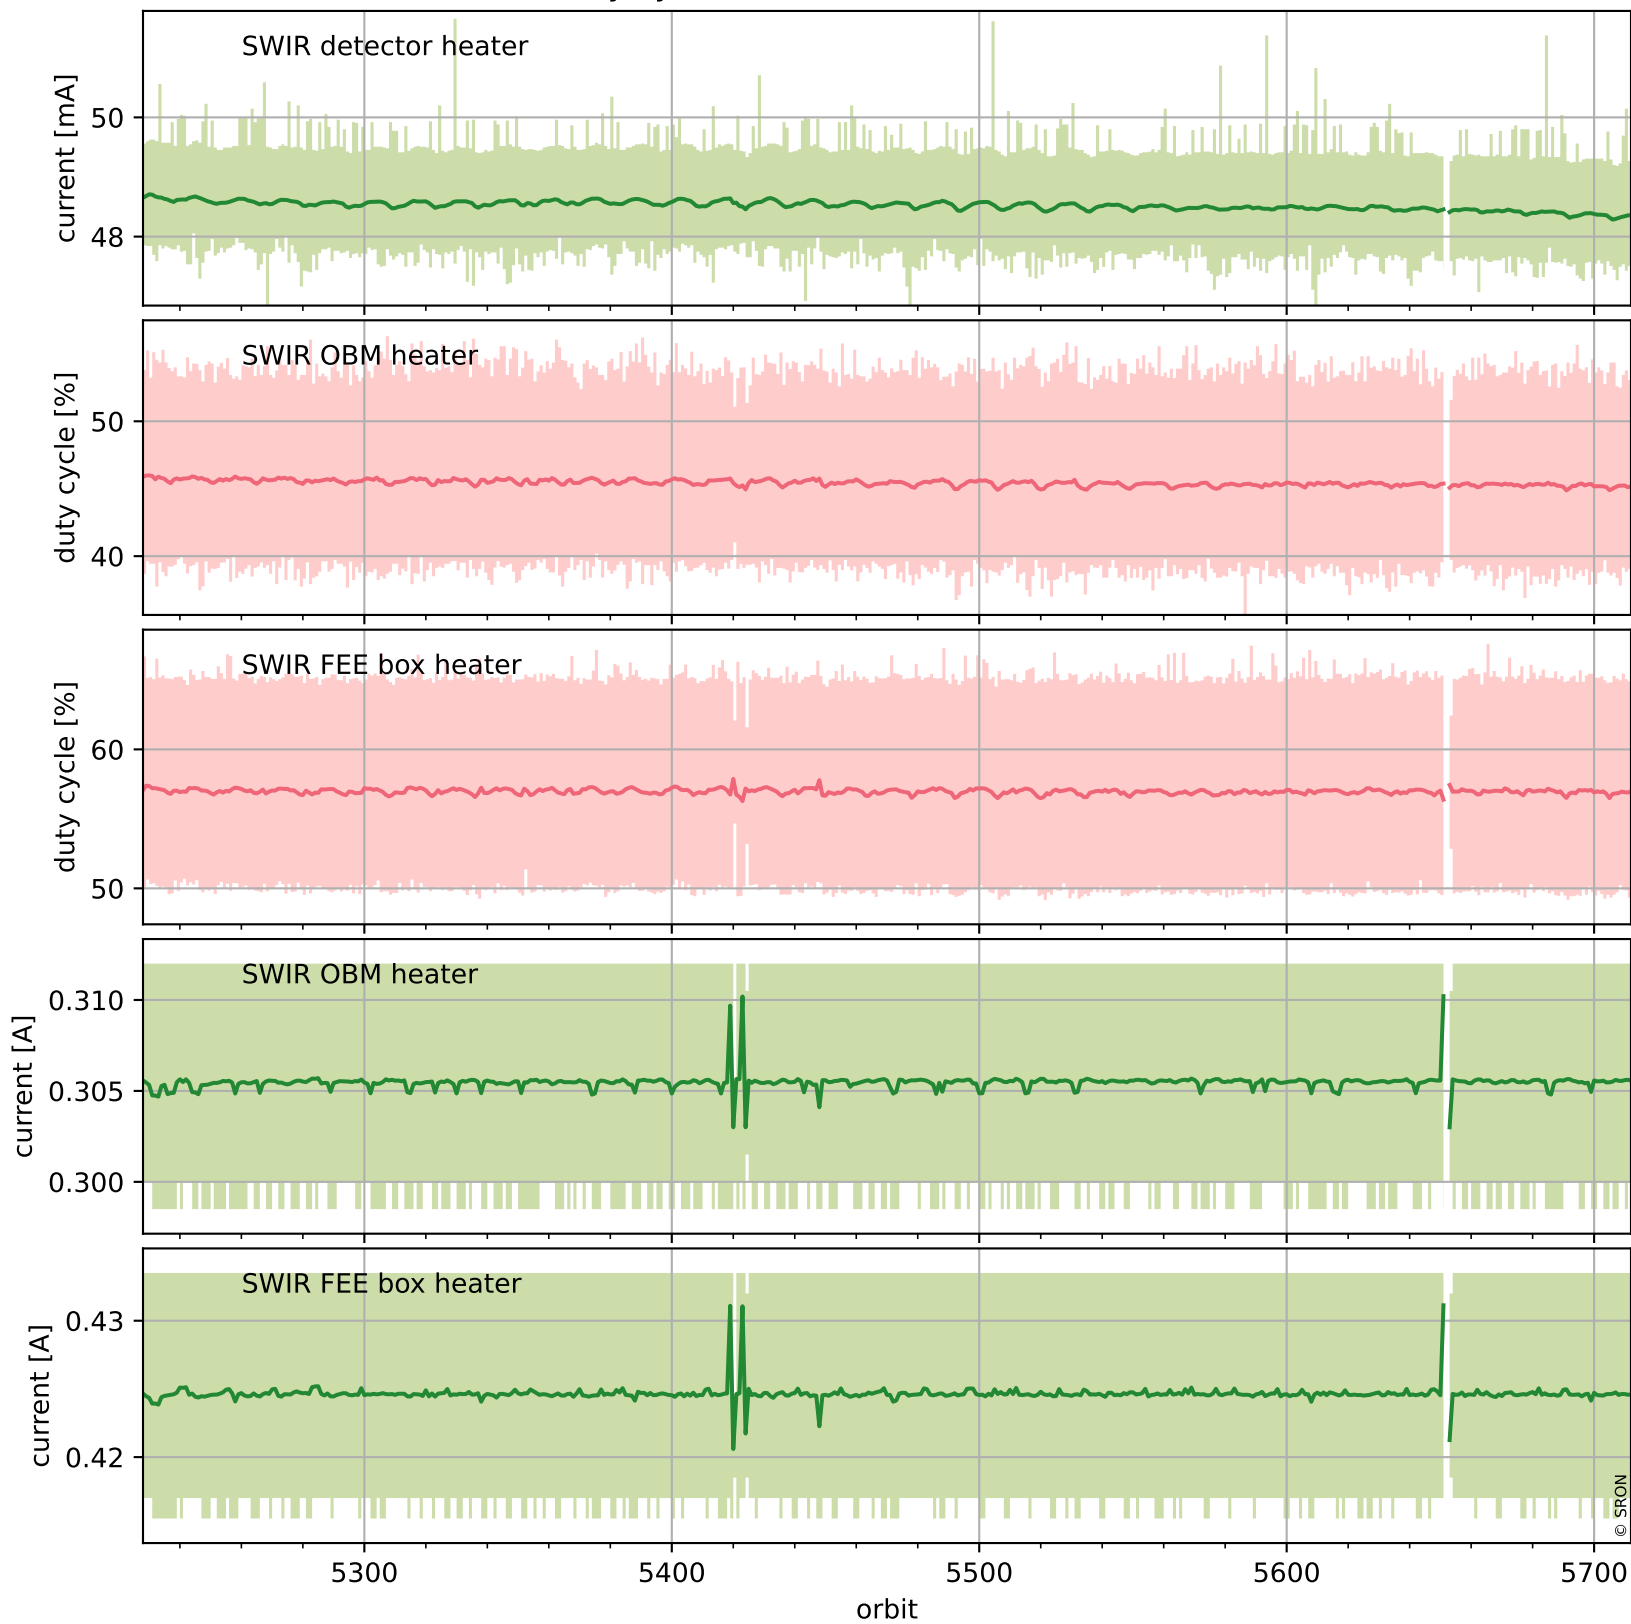

Tropomi SWIR housekeeping data

orbits : [5698, 5712]
coverage : 2018-11-19 / 2018-11-20
created : 2023-08-21T08:37:34

Temperature of sensors relevant for SWIR (one day)

Tropomi SWIR housekeeping data

orbits : [5228, 5712]
coverage : 2018-10-16 / 2018-11-20
created : 2023-08-21T08:37:35

Temperature of sensors relevant for SWIR (last month)

Tropomi SWIR housekeeping data

orbits : [5698, 5712]
coverage : 2018-11-19 / 2018-11-20
created : 2023-08-21T08:37:35

Current and duty cycle of 3 heaters relevant for SWIR (one day)

Tropomi SWIR housekeeping data

orbits : [5228, 5712]
coverage : 2018-10-16 / 2018-11-20
created : 2023-08-21T08:37:36

Current and duty cycle of 3 heaters relevant for SWIR (last month)

Tropomi SWIR housekeeping data

orbits : [5698, 5712]
coverage : 2018-11-19 / 2018-11-20
created : 2023-08-21T08:37:36

Temperature of sensors at the SWIR front-end electronics (one day)

Tropomi SWIR housekeeping data

orbits : [5228, 5712]
coverage : 2018-10-16 / 2018-11-20
created : 2023-08-21T08:37:36