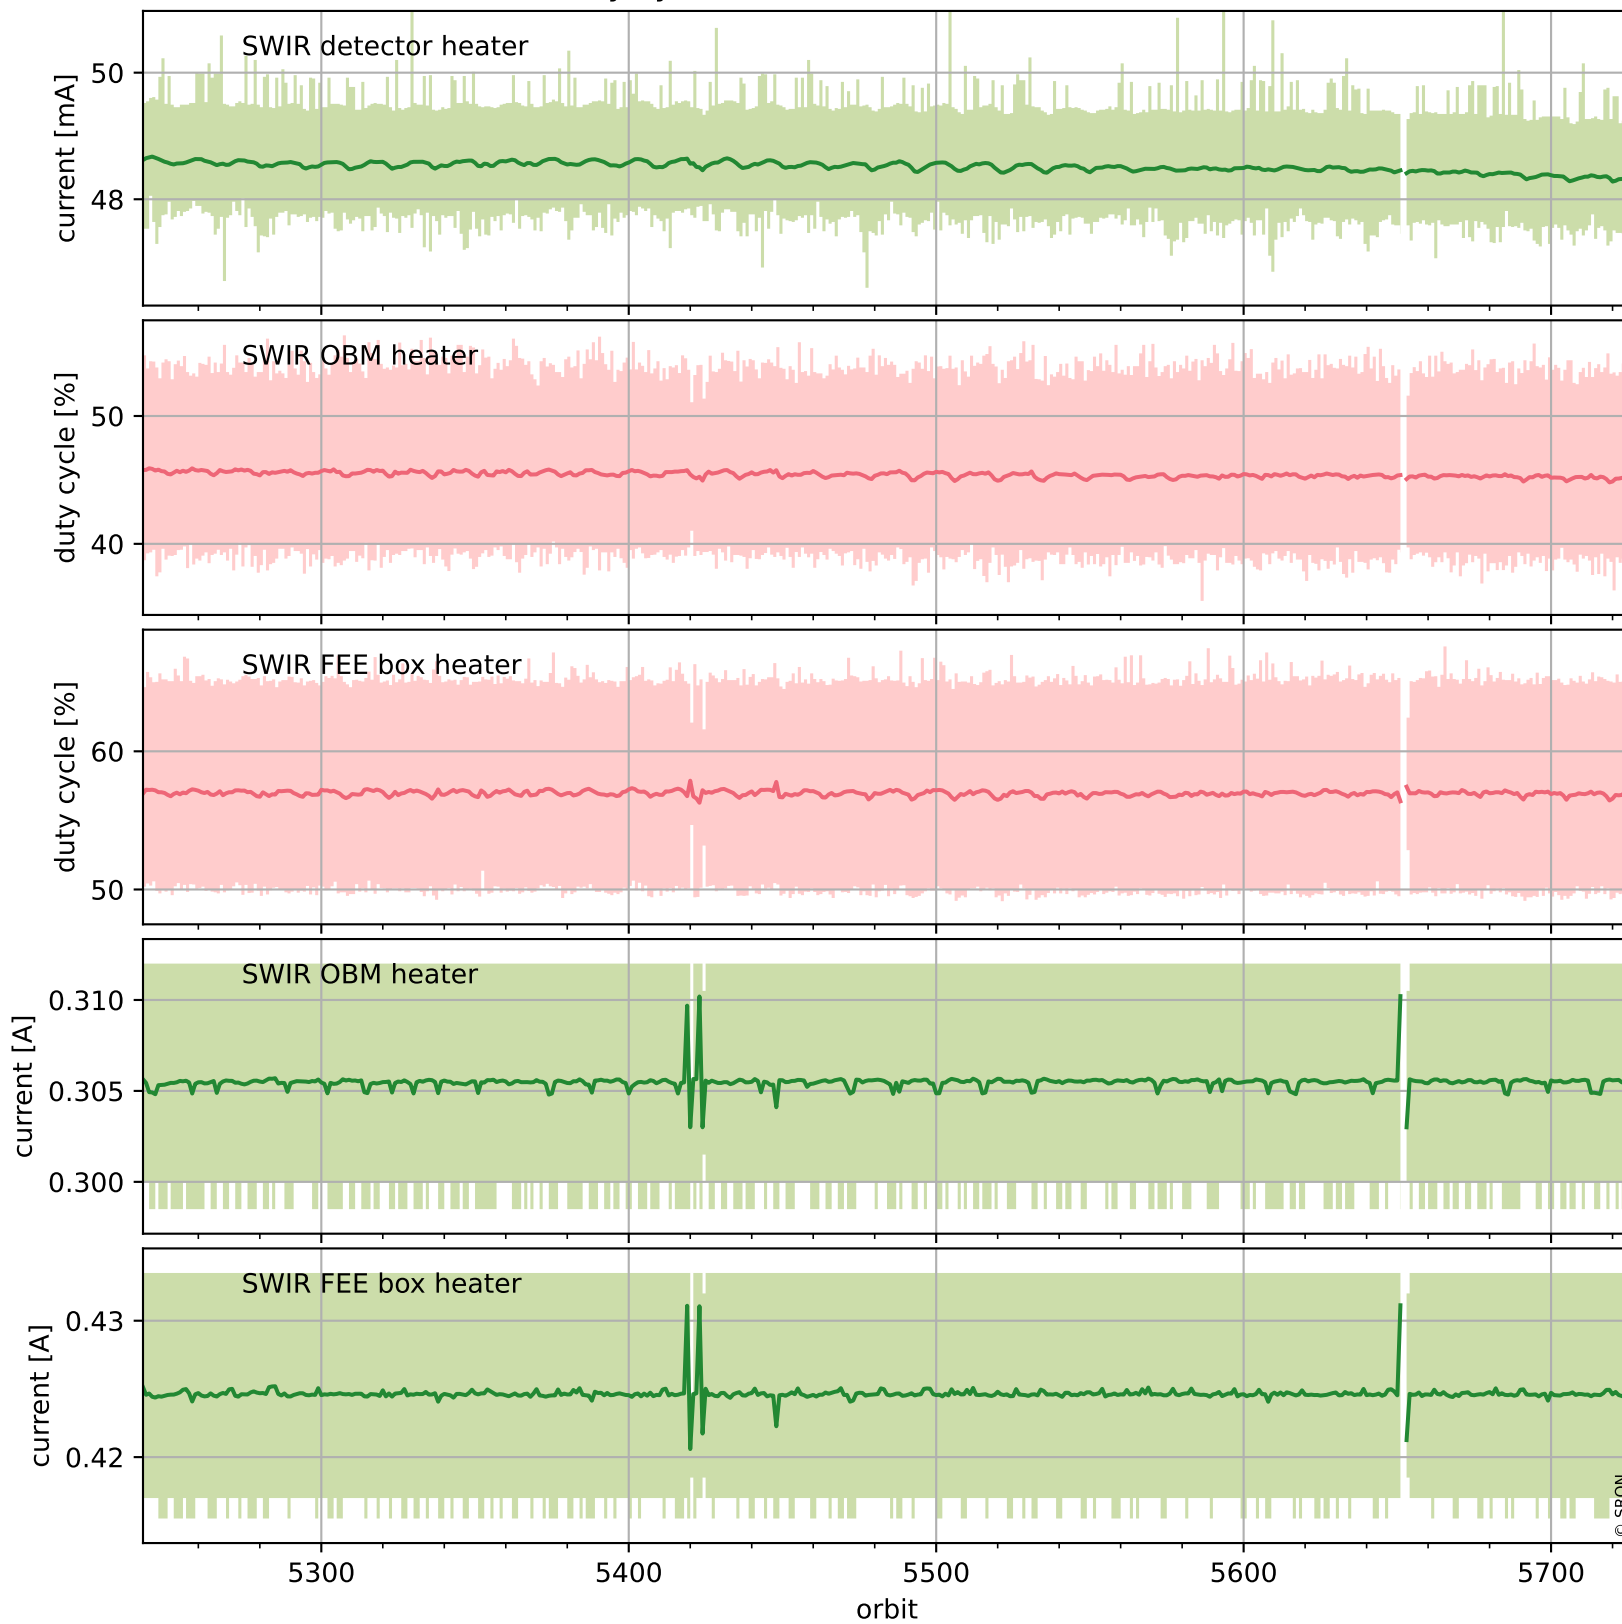

Tropomi SWIR housekeeping data

orbits : [5713, 5726]
coverage : 2018-11-20 / 2018-11-21
created : 2023-08-21T08:37:37

Temperature of sensors relevant for SWIR (one day)

Tropomi SWIR housekeeping data

orbits : [5242, 5726]
coverage : 2018-10-17 / 2018-11-21
created : 2023-08-21T08:37:37

Temperature of sensors relevant for SWIR (last month)

Tropomi SWIR housekeeping data

orbits : [5713, 5726]
coverage : 2018-11-20 / 2018-11-21
created : 2023-08-21T08:37:38

Current and duty cycle of 3 heaters relevant for SWIR (one day)

Tropomi SWIR housekeeping data

orbits : [5242, 5726]
coverage : 2018-10-17 / 2018-11-21
created : 2023-08-21T08:37:38

Current and duty cycle of 3 heaters relevant for SWIR (last month)

Tropomi SWIR housekeeping data

orbits : [5713, 5726]
coverage : 2018-11-20 / 2018-11-21
created : 2023-08-21T08:37:38

Temperature of sensors at the SWIR front-end electronics (one day)

Tropomi SWIR housekeeping data

orbits : [5242, 5726]
coverage : 2018-10-17 / 2018-11-21
created : 2023-08-21T08:37:39