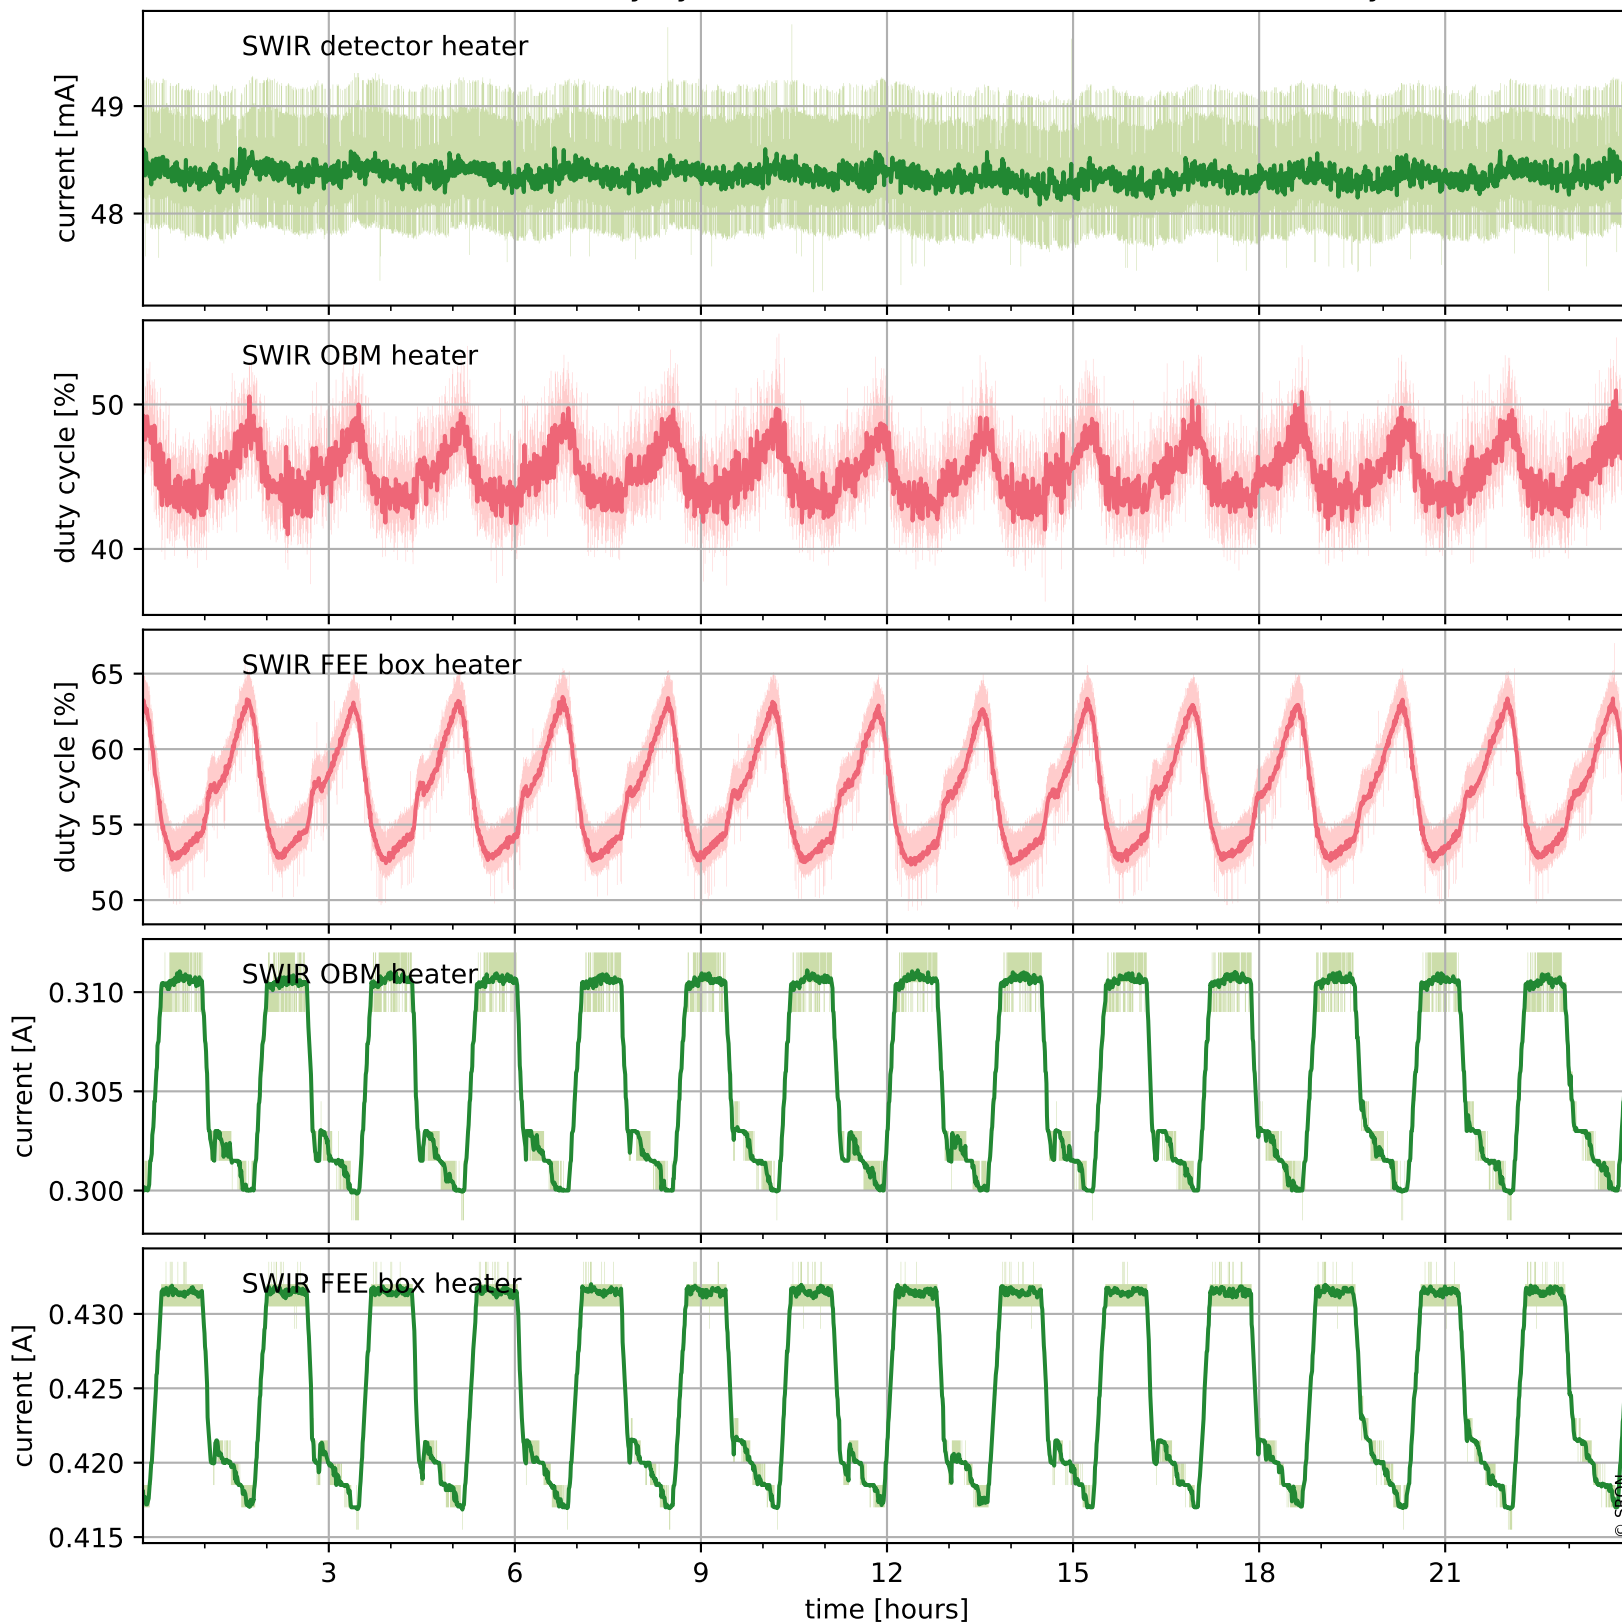

Tropomi SWIR housekeeping data

orbits : [5713, 5726]
coverage : 2018-11-20 / 2018-11-21
created : 2023-08-21T08:37:37

Temperature of sensors relevant for SWIR (one day)

Tropomi SWIR housekeeping data

orbits : [5242, 5726]
coverage : 2018-10-17 / 2018-11-21
created : 2023-08-21T08:37:37

Temperature of sensors relevant for SWIR (last month)

Tropomi SWIR housekeeping data

orbits : [5713, 5726]
coverage : 2018-11-20 / 2018-11-21
created : 2023-08-21T08:37:38

Current and duty cycle of 3 heaters relevant for SWIR (one day)

Tropomi SWIR housekeeping data

orbits : [5242, 5726]
coverage : 2018-10-17 / 2018-11-21
created : 2023-08-21T08:37:38

Current and duty cycle of 3 heaters relevant for SWIR (last month)

Tropomi SWIR housekeeping data