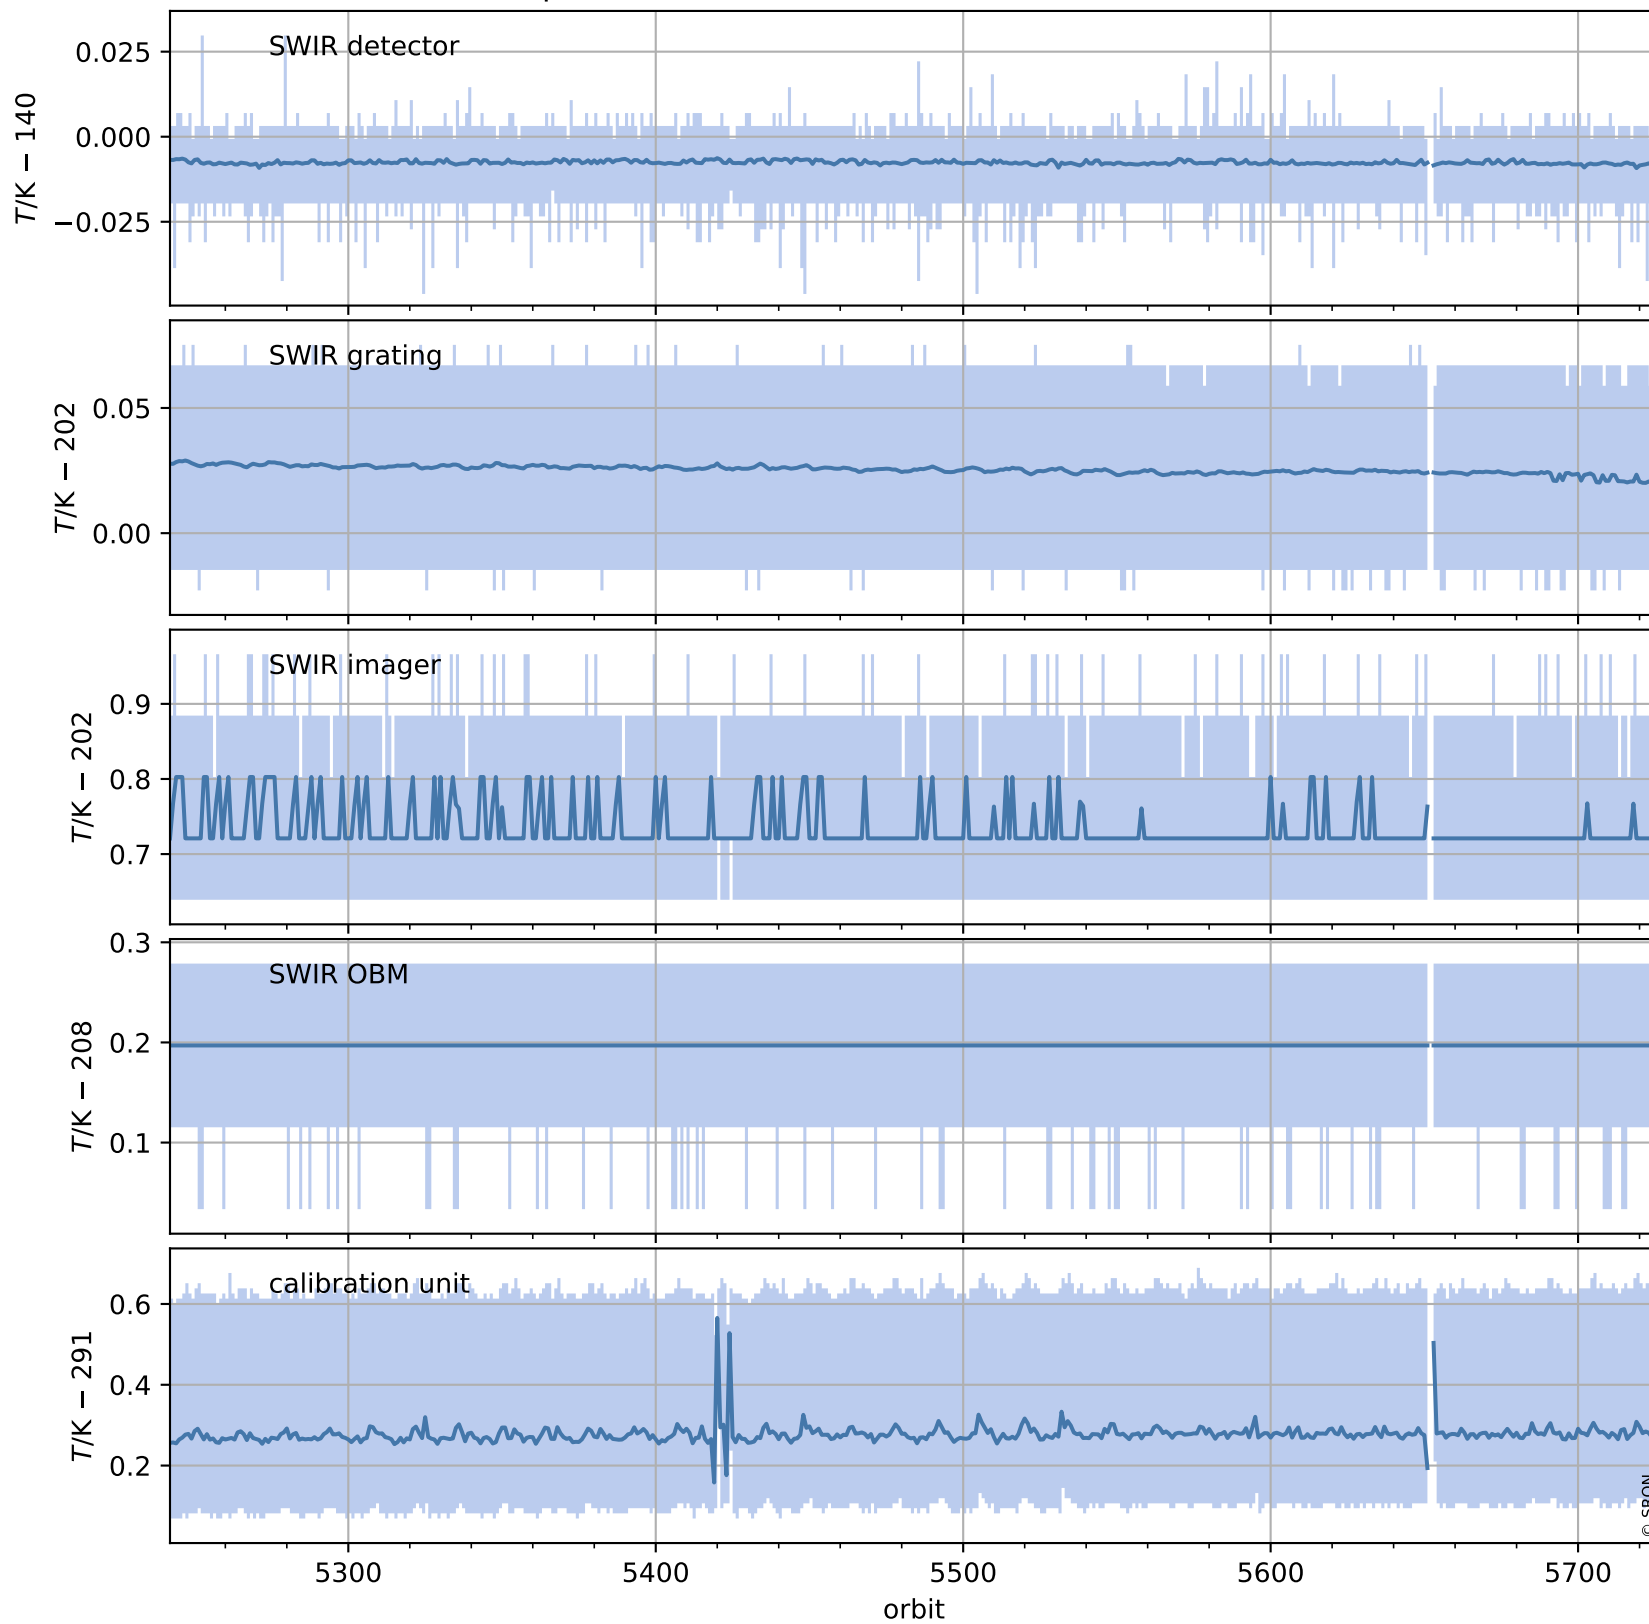

Tropomi SWIR housekeeping data

orbits : [5713, 5726]
coverage : 2018-11-20 / 2018-11-21
created : 2023-08-21T08:37:37

Temperature of sensors relevant for SWIR (one day)

Tropomi SWIR housekeeping data

orbits : [5242, 5726]
coverage : 2018-10-17 / 2018-11-21
created : 2023-08-21T08:37:37

Temperature of sensors relevant for SWIR (last month)

Tropomi SWIR housekeeping data

orbits : [5713, 5726]
coverage : 2018-11-20 / 2018-11-21
created : 2023-08-21T08:37:38

Current and duty cycle of 3 heaters relevant for SWIR (one day)

Tropomi SWIR housekeeping data

orbits : [5242, 5726]
coverage : 2018-10-17 / 2018-11-21
created : 2023-08-21T08:37:38

Current and duty cycle of 3 heaters relevant for SWIR (last month)

Tropomi SWIR housekeeping data

orbits : [5713, 5726]
coverage : 2018-11-20 / 2018-11-21
created : 2023-08-21T08:37:38

Temperature of sensors at the SWIR front-end electronics (one day)

Tropomi SWIR housekeeping data

orbits : [5242, 5726]
coverage : 2018-10-17 / 2018-11-21
created : 2023-08-21T08:37:39