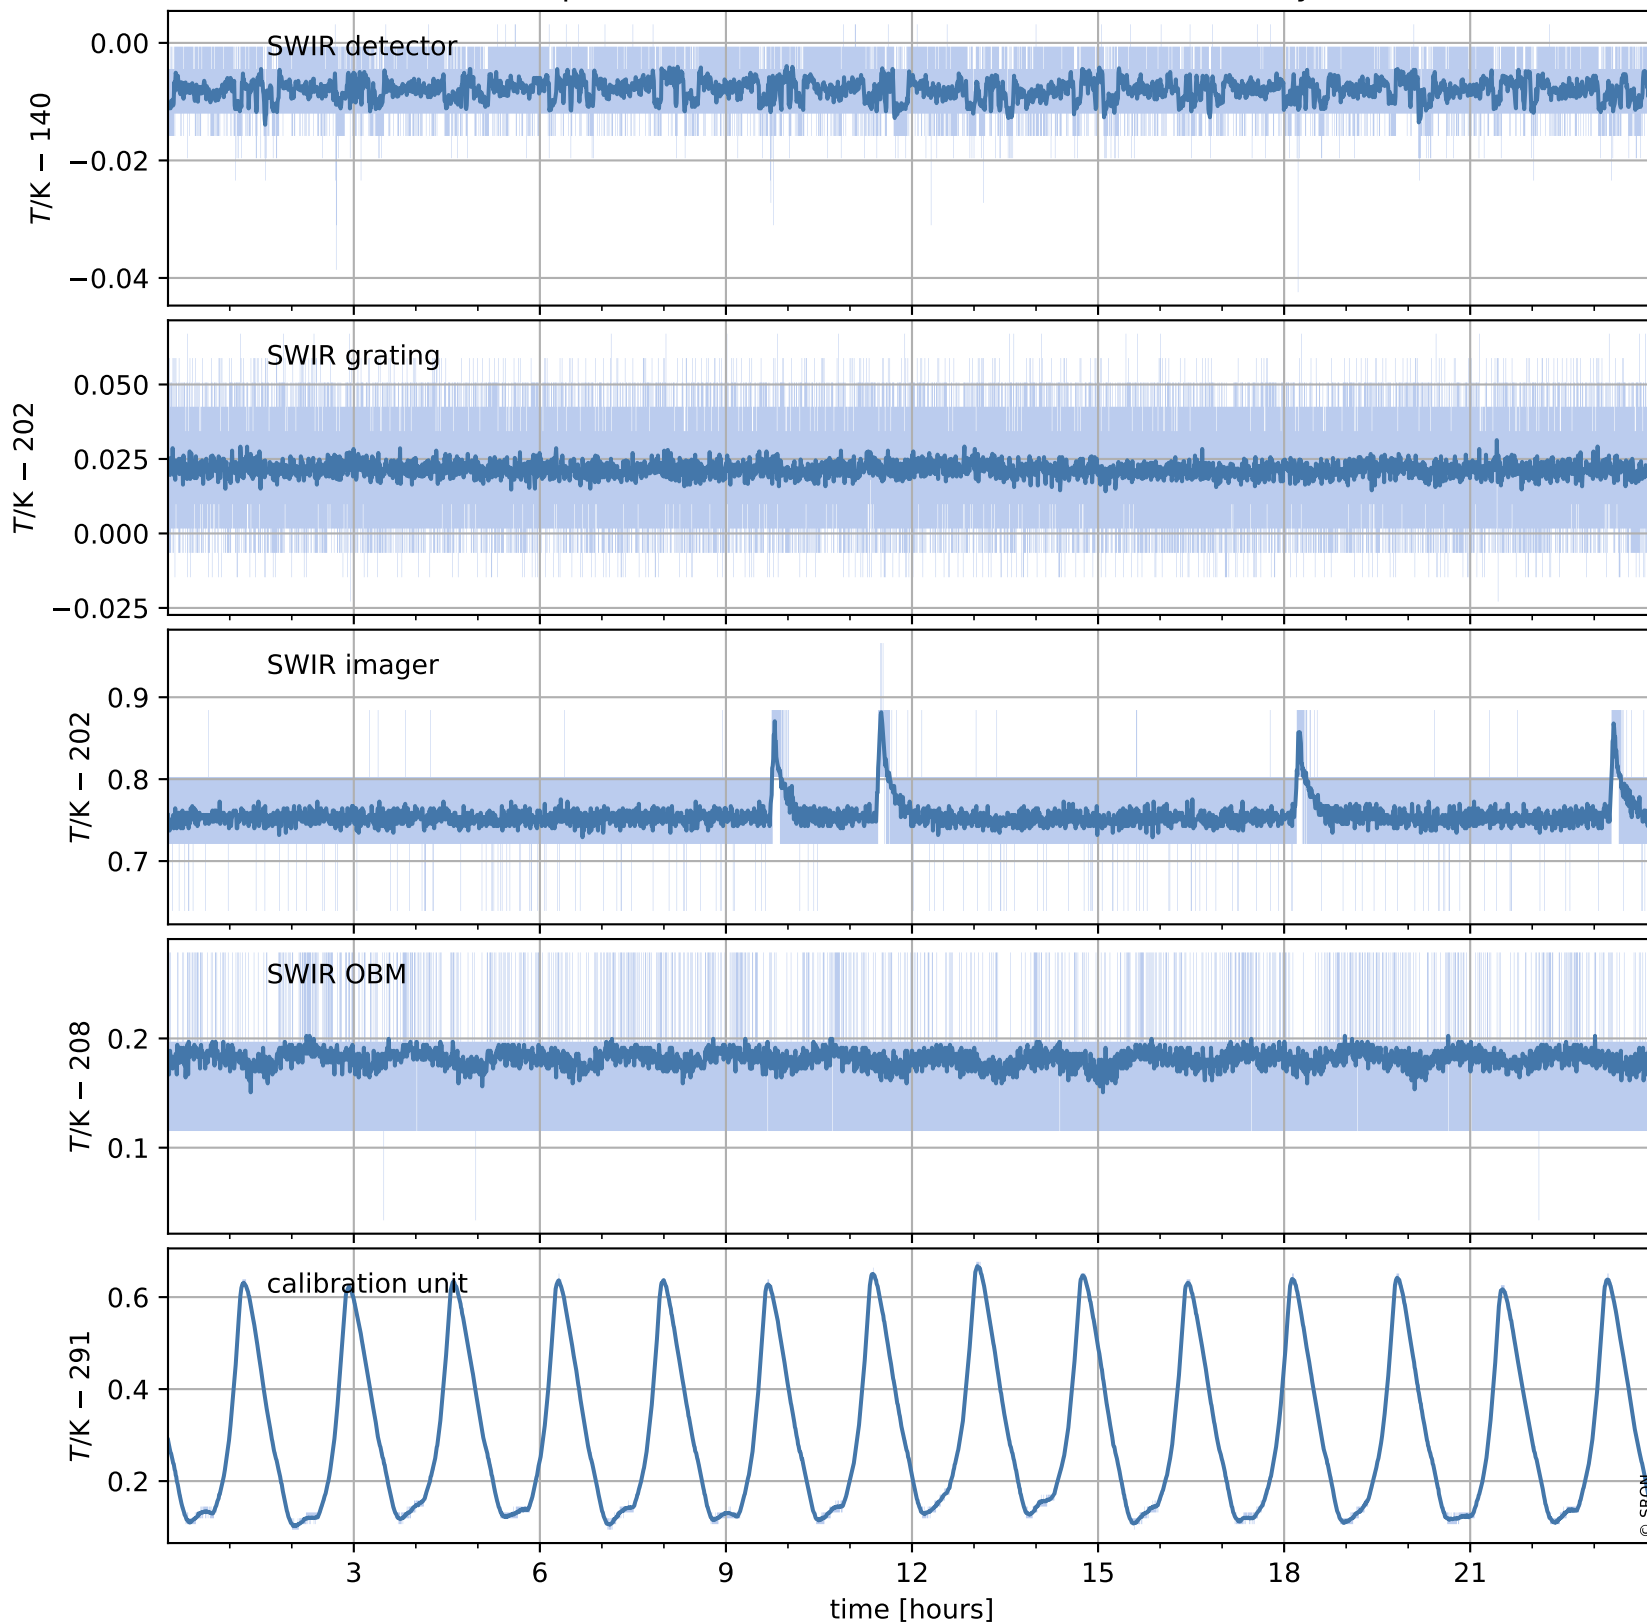

Tropomi SWIR housekeeping data

orbits : [5713, 5726]
coverage : 2018-11-20 / 2018-11-21
created : 2023-08-21T08:37:37

Temperature of sensors relevant for SWIR (one day)

Tropomi SWIR housekeeping data

orbits : [5242, 5726]
coverage : 2018-10-17 / 2018-11-21
created : 2023-08-21T08:37:37

Temperature of sensors relevant for SWIR (last month)

Tropomi SWIR housekeeping data

orbits : [5713, 5726]
coverage : 2018-11-20 / 2018-11-21
created : 2023-08-21T08:37:38

Current and duty cycle of 3 heaters relevant for SWIR (one day)

Tropomi SWIR housekeeping data

orbits : [5242, 5726]
coverage : 2018-10-17 / 2018-11-21
created : 2023-08-21T08:37:38

Current and duty cycle of 3 heaters relevant for SWIR (last month)

Tropomi SWIR housekeeping data