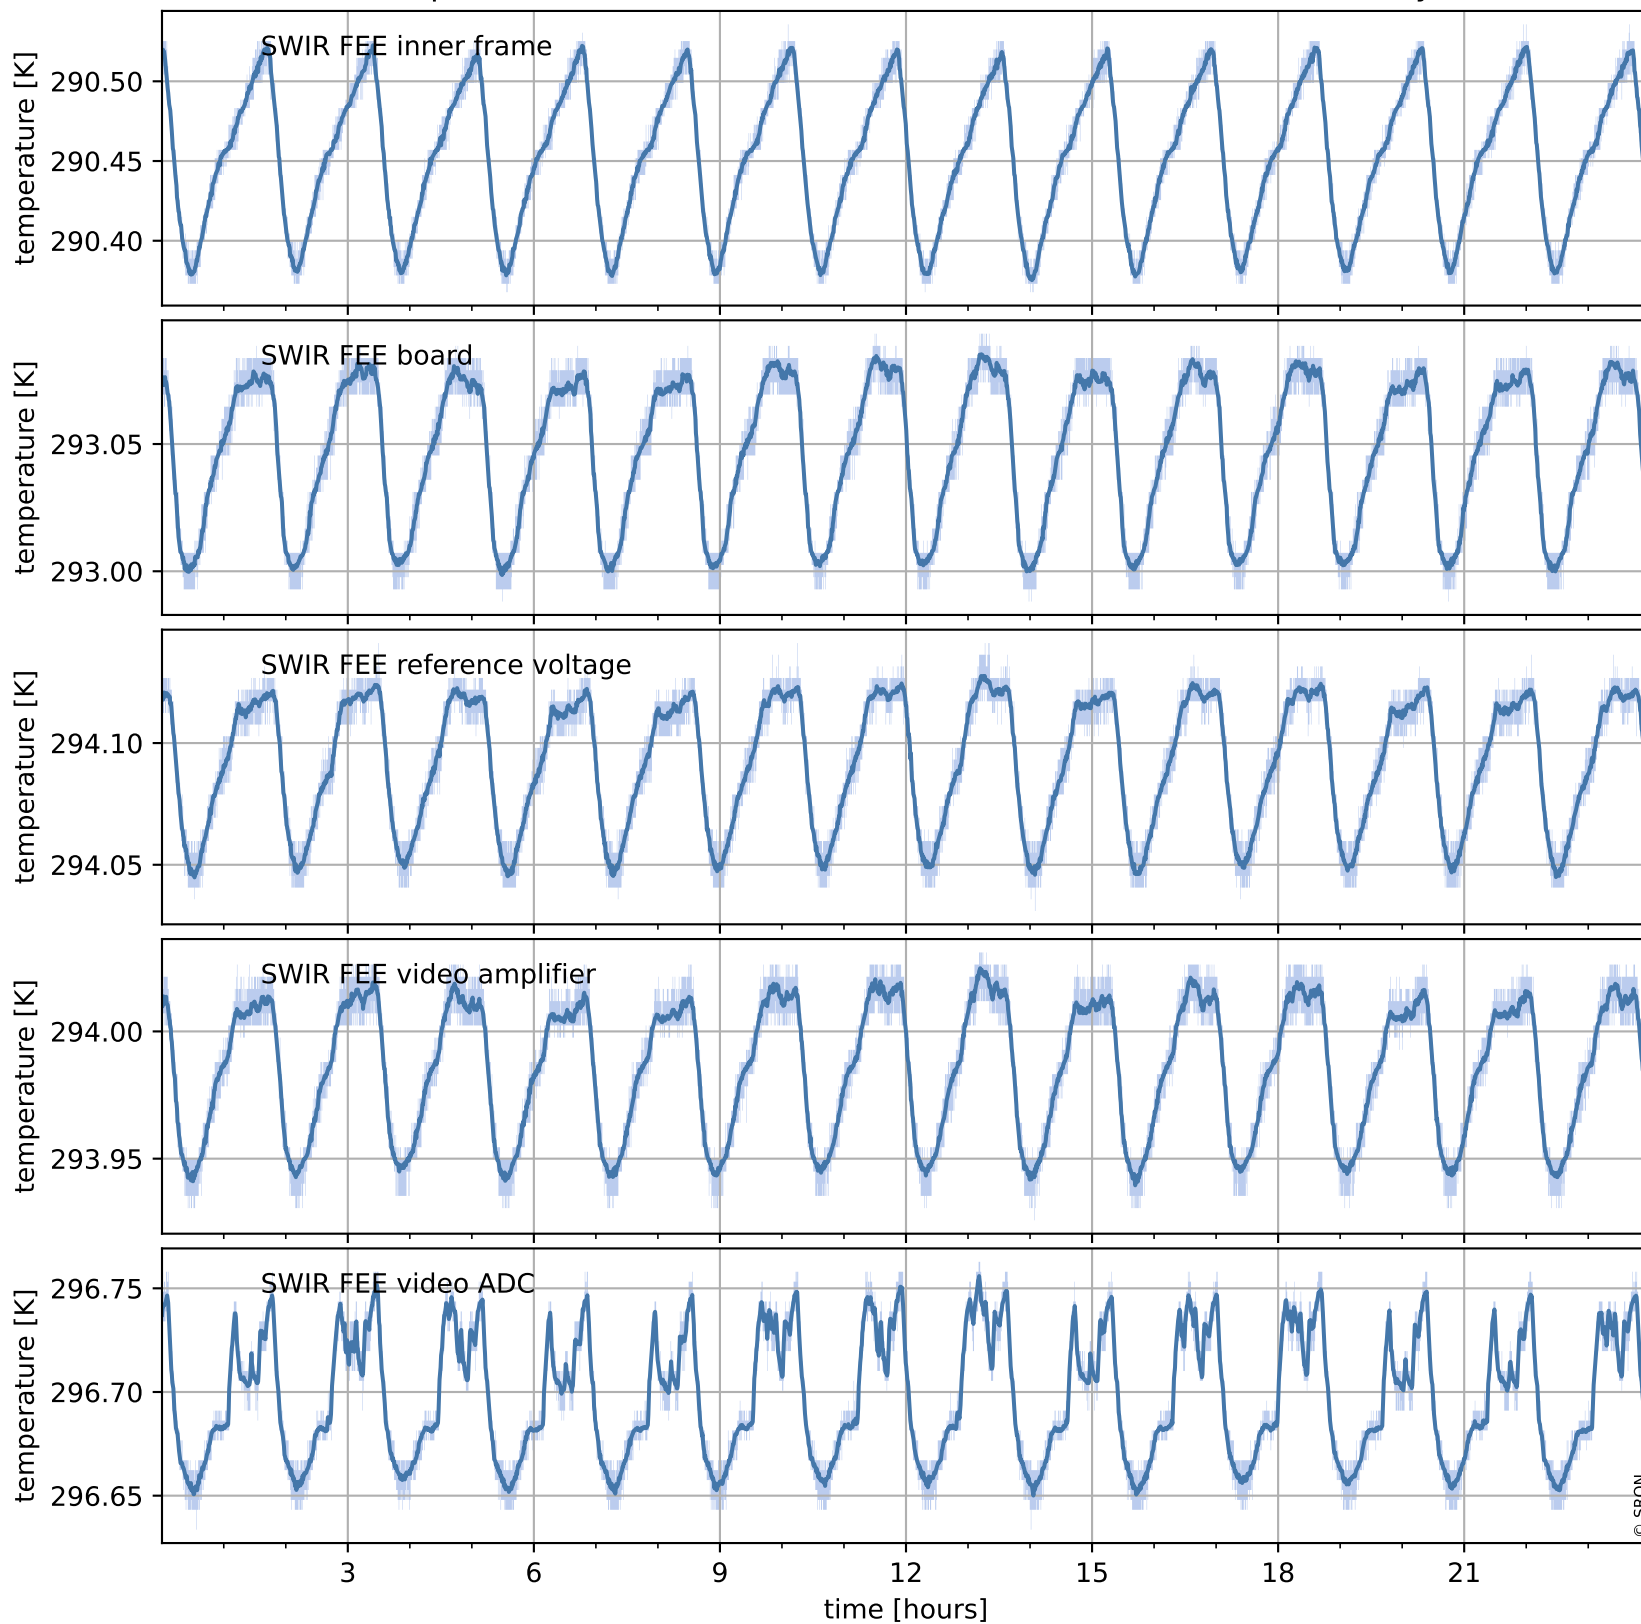

Tropomi SWIR housekeeping data

orbits : [5713, 5726]
coverage : 2018-11-20 / 2018-11-21
created : 2023-08-21T08:37:37

Temperature of sensors relevant for SWIR (one day)

Tropomi SWIR housekeeping data

orbits : [5242, 5726]
coverage : 2018-10-17 / 2018-11-21
created : 2023-08-21T08:37:37

Temperature of sensors relevant for SWIR (last month)

Tropomi SWIR housekeeping data

orbits : [5713, 5726]
coverage : 2018-11-20 / 2018-11-21
created : 2023-08-21T08:37:38

Current and duty cycle of 3 heaters relevant for SWIR (one day)

Tropomi SWIR housekeeping data

orbits : [5242, 5726]
coverage : 2018-10-17 / 2018-11-21
created : 2023-08-21T08:37:38

Current and duty cycle of 3 heaters relevant for SWIR (last month)

Tropomi SWIR housekeeping data

orbits : [5713, 5726]
coverage : 2018-11-20 / 2018-11-21
created : 2023-08-21T08:37:38

Temperature of sensors at the SWIR front-end electronics (one day)

Tropomi SWIR housekeeping data

orbits : [5242, 5726]
coverage : 2018-10-17 / 2018-11-21
created : 2023-08-21T08:37:39