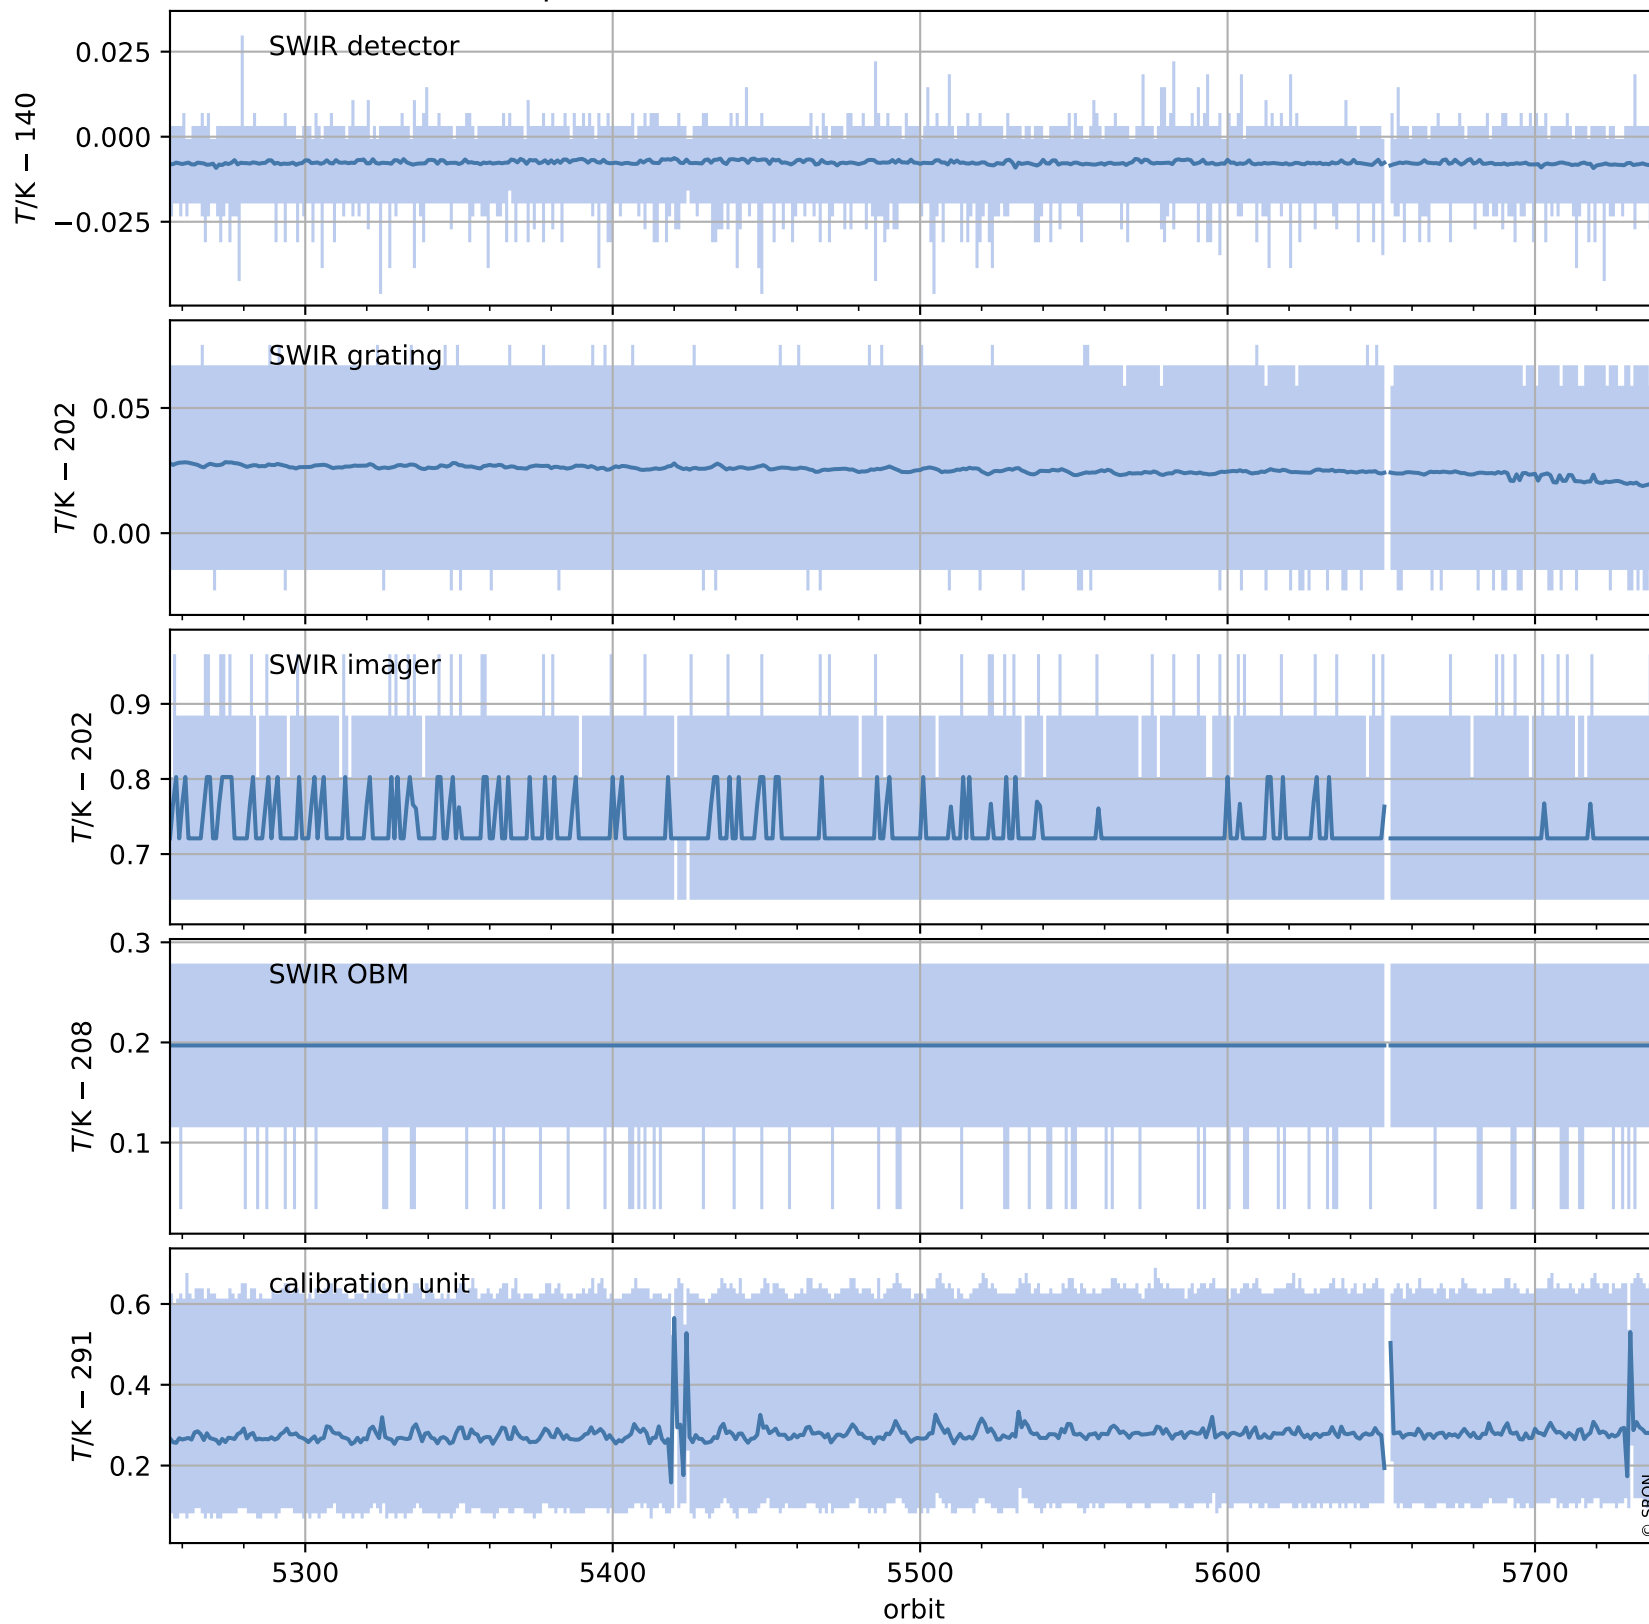

Tropomi SWIR housekeeping data

orbits : [5727, 5740]
coverage : 2018-11-21 / 2018-11-22
created : 2023-08-21T08:37:39

Temperature of sensors relevant for SWIR (one day)

Tropomi SWIR housekeeping data

orbits : [5256, 5740]
coverage : 2018-10-18 / 2018-11-22
created : 2023-08-21T08:37:40

Temperature of sensors relevant for SWIR (last month)

Tropomi SWIR housekeeping data

orbits : [5727, 5740]
coverage : 2018-11-21 / 2018-11-22
created : 2023-08-21T08:37:40

Current and duty cycle of 3 heaters relevant for SWIR (one day)

Tropomi SWIR housekeeping data

orbits : [5256, 5740]
coverage : 2018-10-18 / 2018-11-22
created : 2023-08-21T08:37:40

Current and duty cycle of 3 heaters relevant for SWIR (last month)

Tropomi SWIR housekeeping data

orbits : [5727, 5740]
coverage : 2018-11-21 / 2018-11-22
created : 2023-08-21T08:37:41

Temperature of sensors at the SWIR front-end electronics (one day)

Tropomi SWIR housekeeping data

orbits : [5256, 5740]
coverage : 2018-10-18 / 2018-11-22
created : 2023-08-21T08:37:41