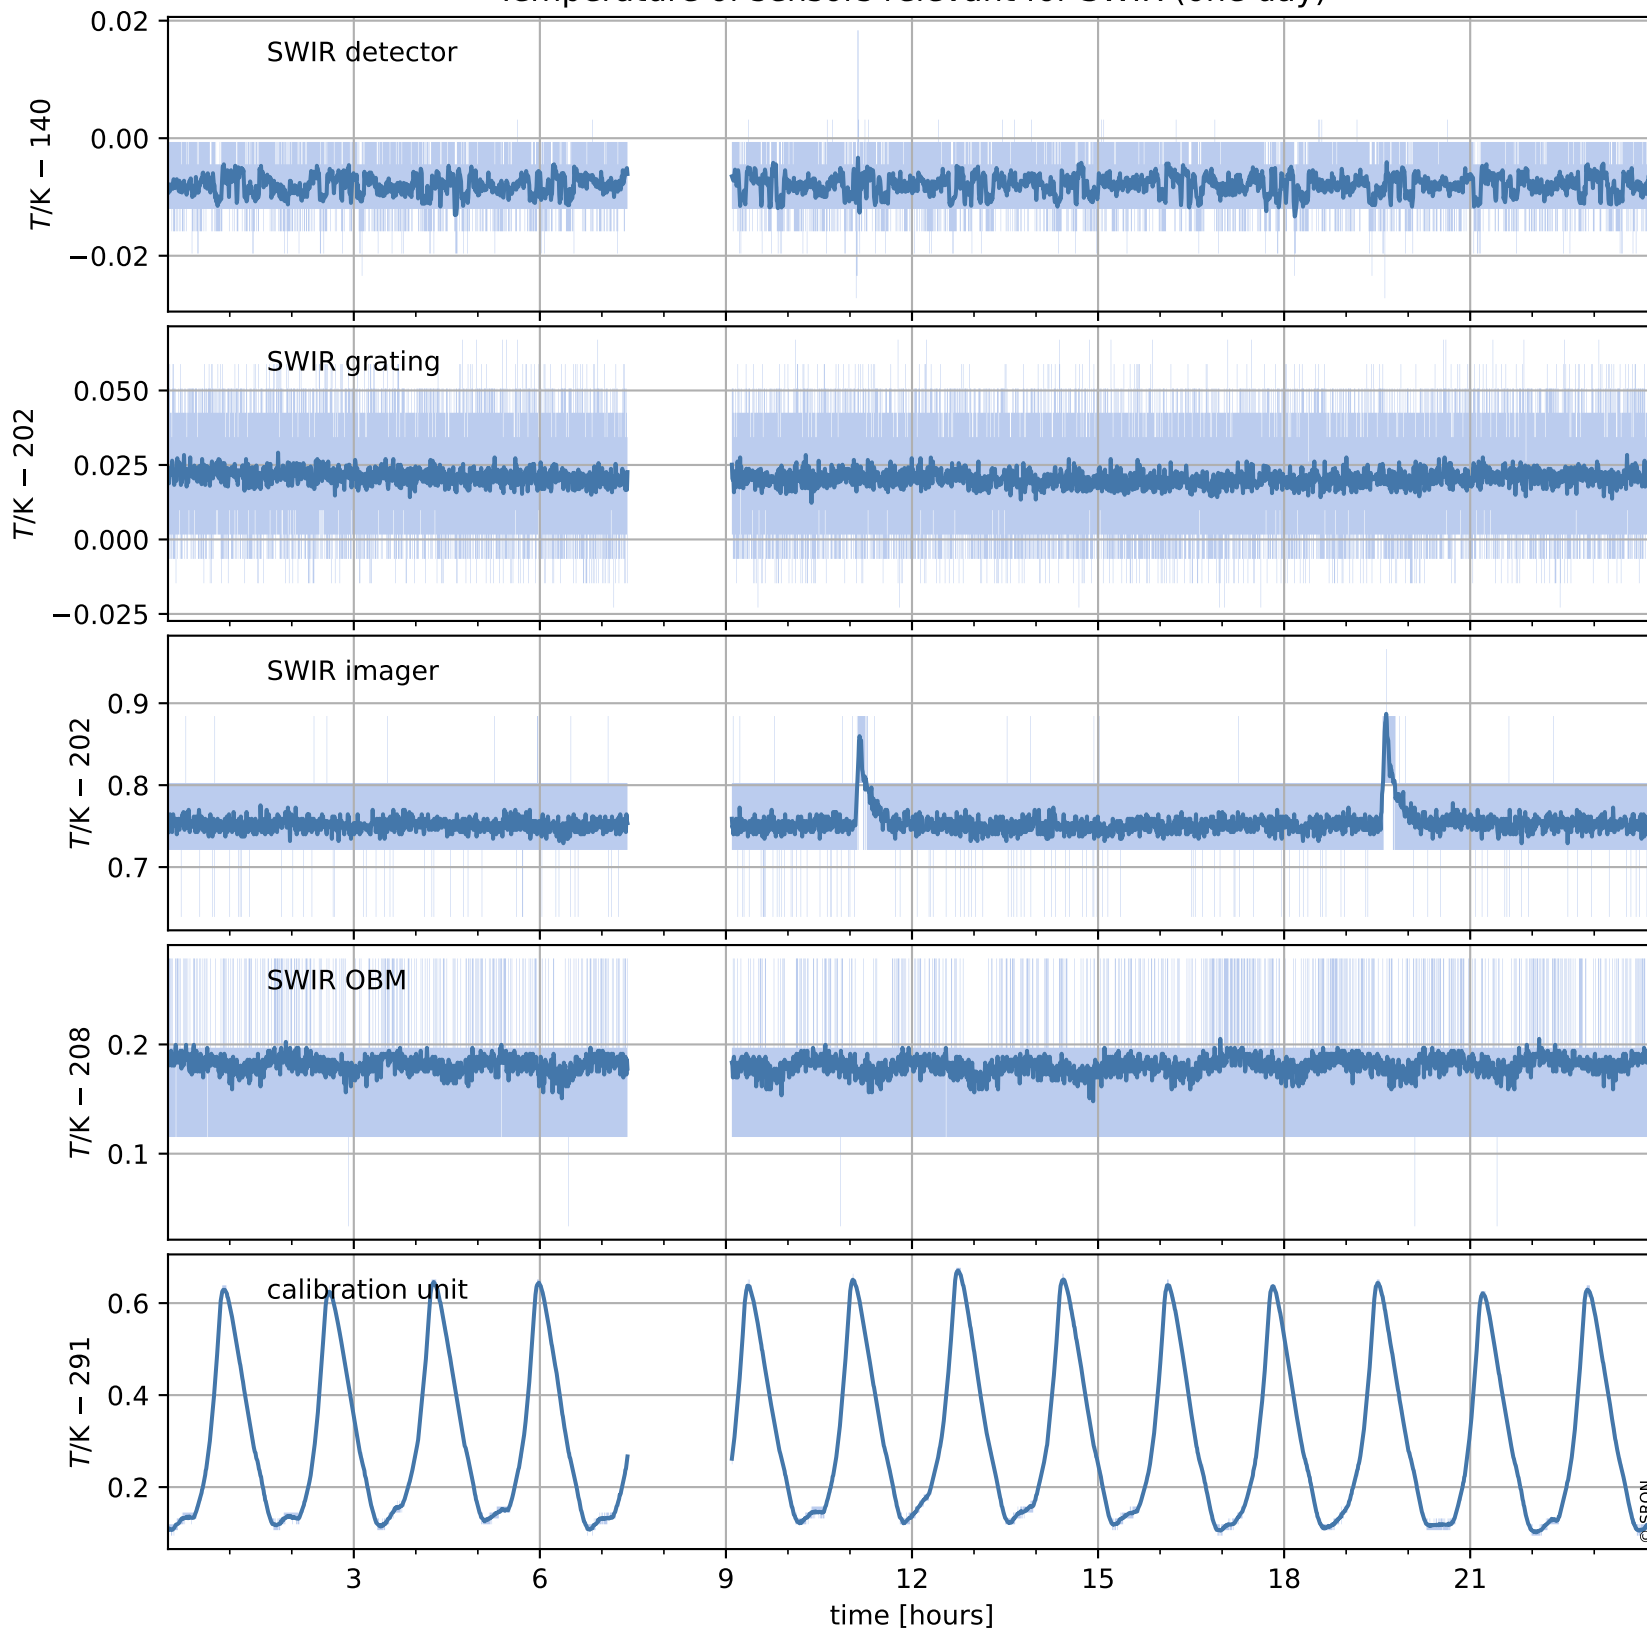

Tropomi SWIR housekeeping data

orbits : [5727, 5740]
coverage : 2018-11-21 / 2018-11-22
created : 2023-08-21T08:37:39

Temperature of sensors relevant for SWIR (one day)

Tropomi SWIR housekeeping data

orbits : [5256, 5740]
coverage : 2018-10-18 / 2018-11-22
created : 2023-08-21T08:37:40

Temperature of sensors relevant for SWIR (last month)

Tropomi SWIR housekeeping data

orbits : [5727, 5740]
coverage : 2018-11-21 / 2018-11-22
created : 2023-08-21T08:37:40

Current and duty cycle of 3 heaters relevant for SWIR (one day)

Tropomi SWIR housekeeping data

orbits : [5256, 5740]
coverage : 2018-10-18 / 2018-11-22
created : 2023-08-21T08:37:40

Current and duty cycle of 3 heaters relevant for SWIR (last month)

Tropomi SWIR housekeeping data

orbits : [5727, 5740]
coverage : 2018-11-21 / 2018-11-22
created : 2023-08-21T08:37:41

Temperature of sensors at the SWIR front-end electronics (one day)

Tropomi SWIR housekeeping data

orbits : [5256, 5740]
coverage : 2018-10-18 / 2018-11-22
created : 2023-08-21T08:37:41