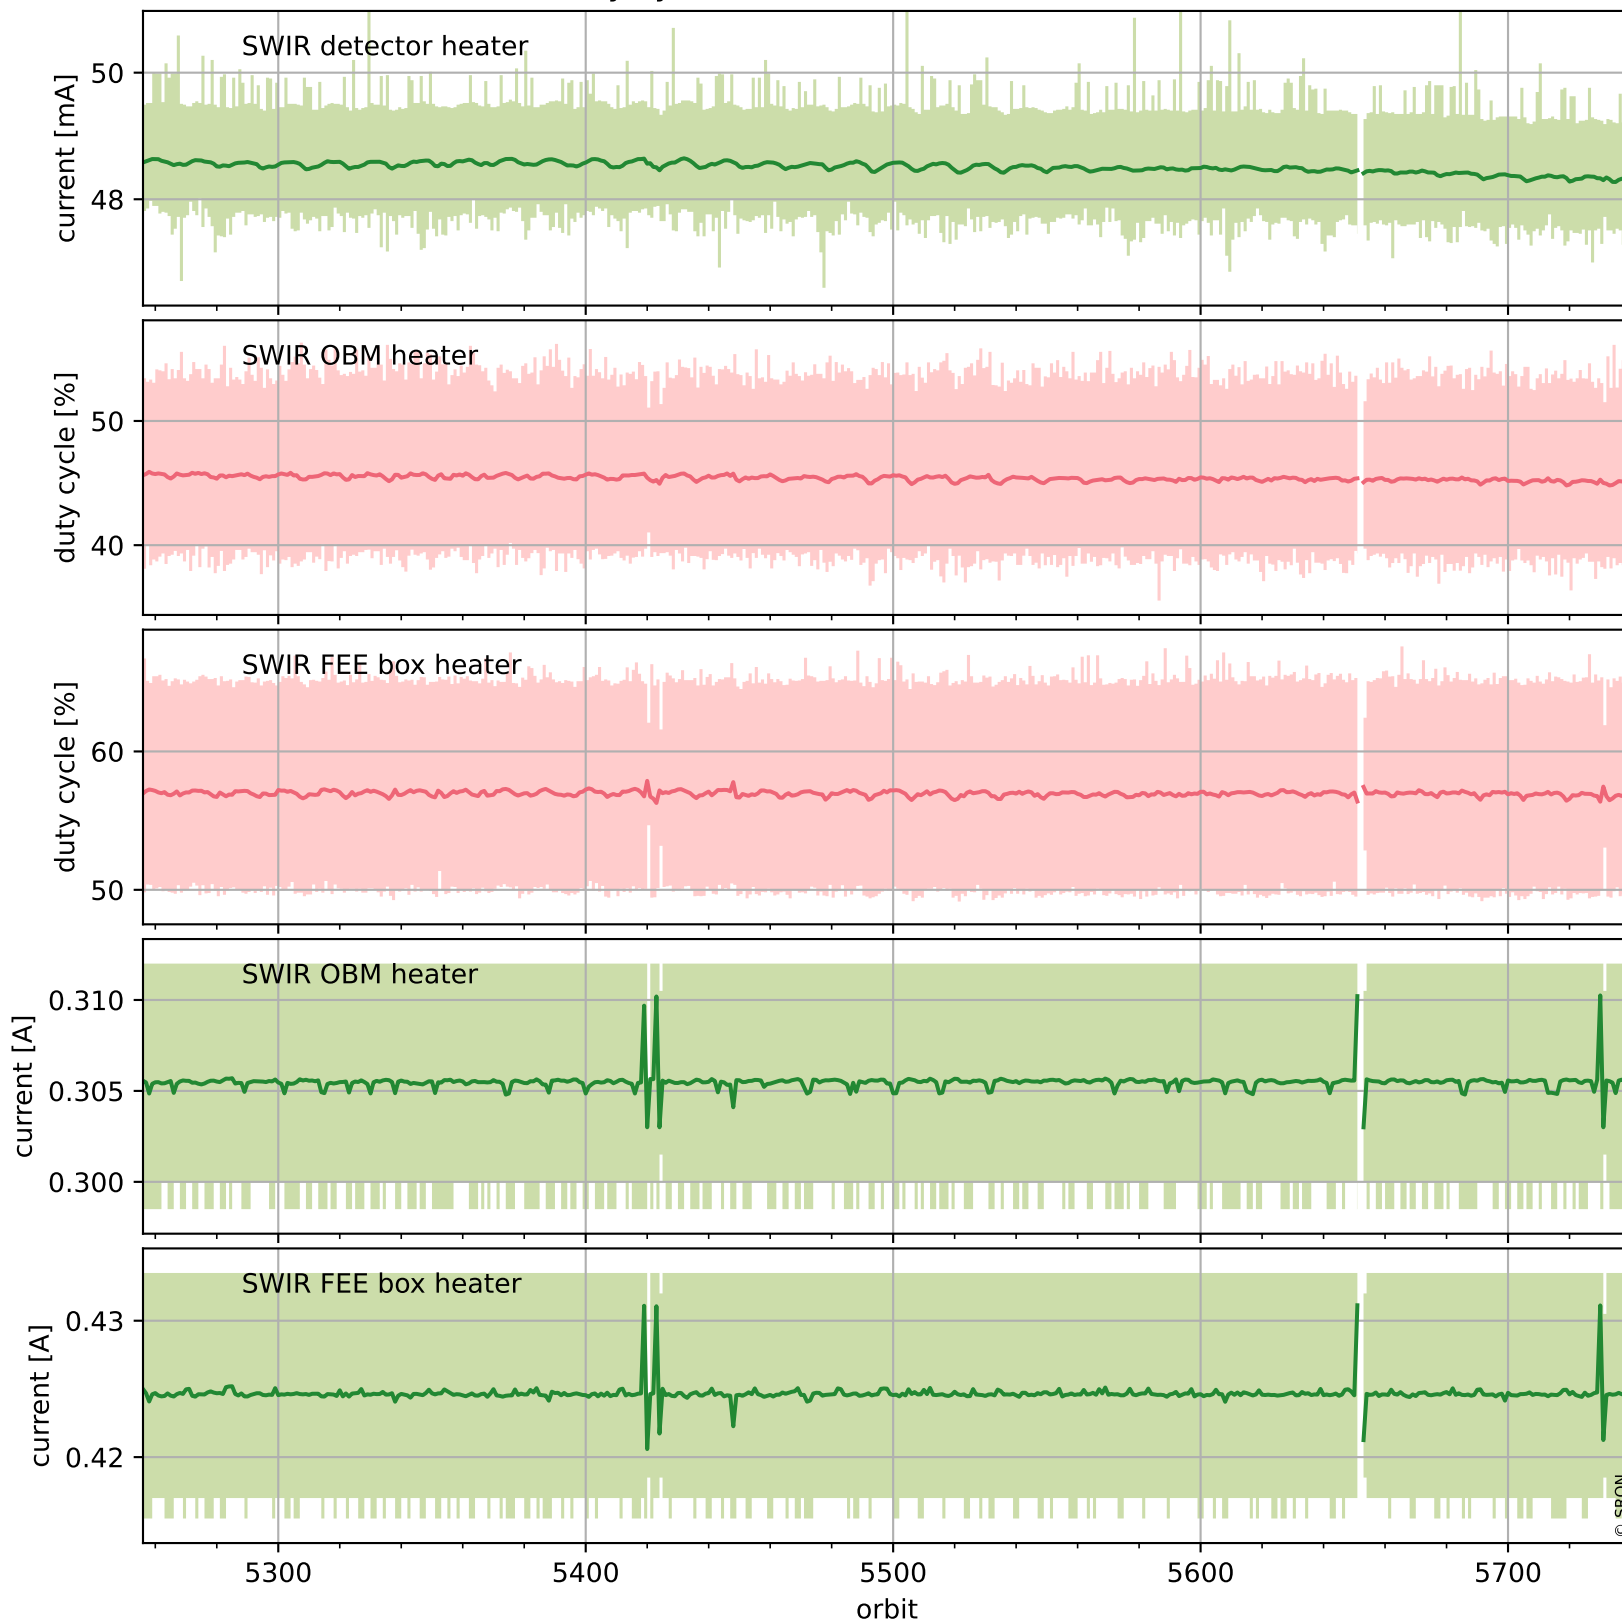

Tropomi SWIR housekeeping data

orbits : [5727, 5740]
coverage : 2018-11-21 / 2018-11-22
created : 2023-08-21T08:37:39

Temperature of sensors relevant for SWIR (one day)

Tropomi SWIR housekeeping data

orbits : [5256, 5740]
coverage : 2018-10-18 / 2018-11-22
created : 2023-08-21T08:37:40

Temperature of sensors relevant for SWIR (last month)

Tropomi SWIR housekeeping data

orbits : [5727, 5740]
coverage : 2018-11-21 / 2018-11-22
created : 2023-08-21T08:37:40

Current and duty cycle of 3 heaters relevant for SWIR (one day)

Tropomi SWIR housekeeping data

orbits : [5256, 5740]
coverage : 2018-10-18 / 2018-11-22
created : 2023-08-21T08:37:40

Current and duty cycle of 3 heaters relevant for SWIR (last month)

Tropomi SWIR housekeeping data

orbits : [5727, 5740]
coverage : 2018-11-21 / 2018-11-22
created : 2023-08-21T08:37:41

Temperature of sensors at the SWIR front-end electronics (one day)

Tropomi SWIR housekeeping data

orbits : [5256, 5740]
coverage : 2018-10-18 / 2018-11-22
created : 2023-08-21T08:37:41