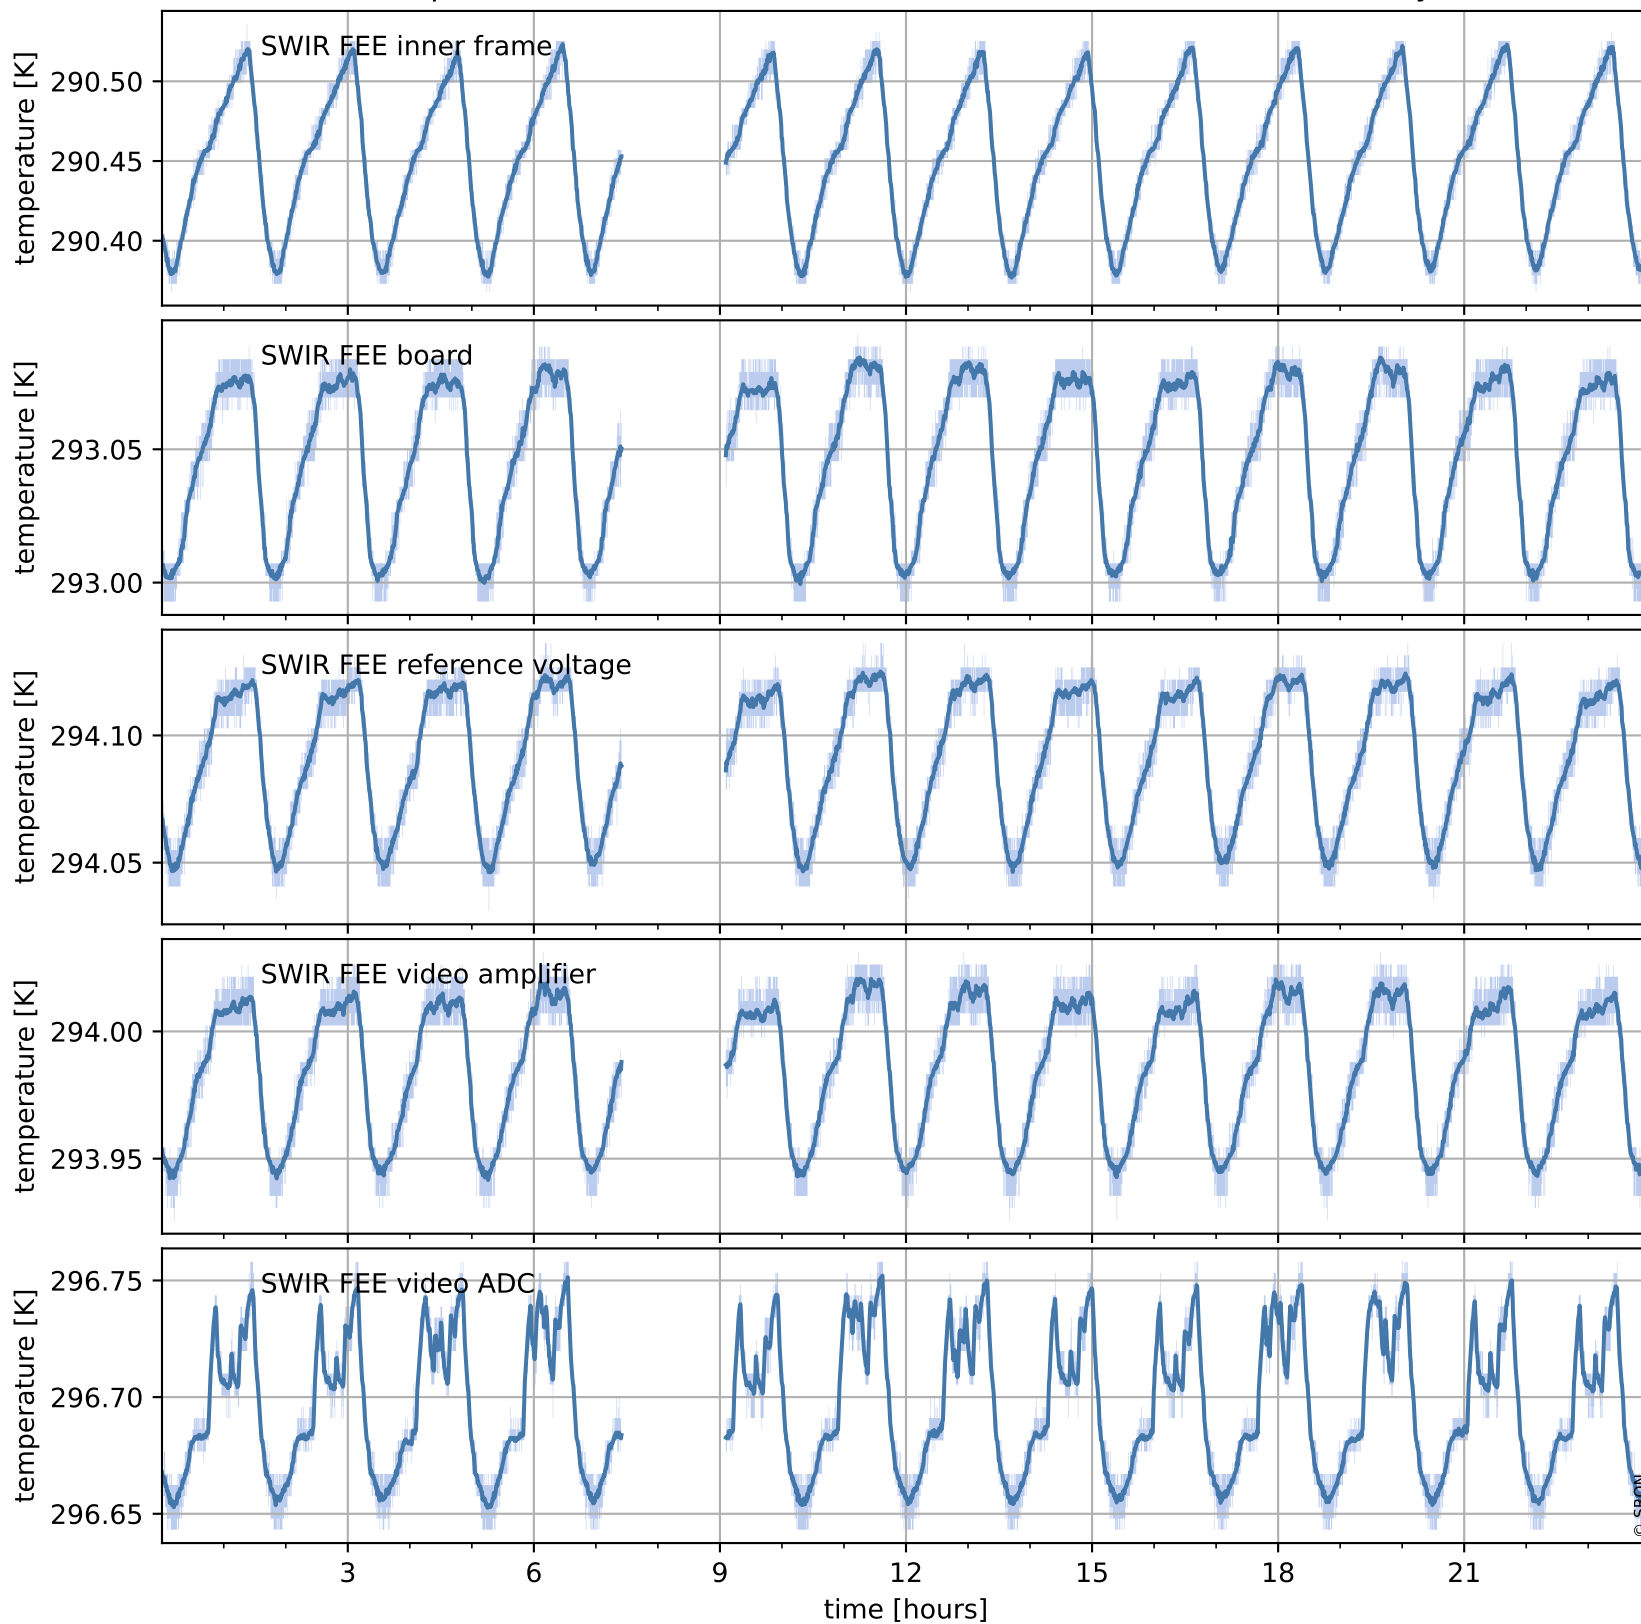

Tropomi SWIR housekeeping data

orbits : [5727, 5740]
coverage : 2018-11-21 / 2018-11-22
created : 2023-08-21T08:37:39

Temperature of sensors relevant for SWIR (one day)

Tropomi SWIR housekeeping data

orbits : [5256, 5740]
coverage : 2018-10-18 / 2018-11-22
created : 2023-08-21T08:37:40

Temperature of sensors relevant for SWIR (last month)

Tropomi SWIR housekeeping data

orbits : [5727, 5740]
coverage : 2018-11-21 / 2018-11-22
created : 2023-08-21T08:37:40

Current and duty cycle of 3 heaters relevant for SWIR (one day)

Tropomi SWIR housekeeping data

orbits : [5256, 5740]
coverage : 2018-10-18 / 2018-11-22
created : 2023-08-21T08:37:40

Current and duty cycle of 3 heaters relevant for SWIR (last month)

Tropomi SWIR housekeeping data

orbits : [5727, 5740]
coverage : 2018-11-21 / 2018-11-22
created : 2023-08-21T08:37:41

Temperature of sensors at the SWIR front-end electronics (one day)

Tropomi SWIR housekeeping data

orbits : [5256, 5740]
coverage : 2018-10-18 / 2018-11-22
created : 2023-08-21T08:37:41