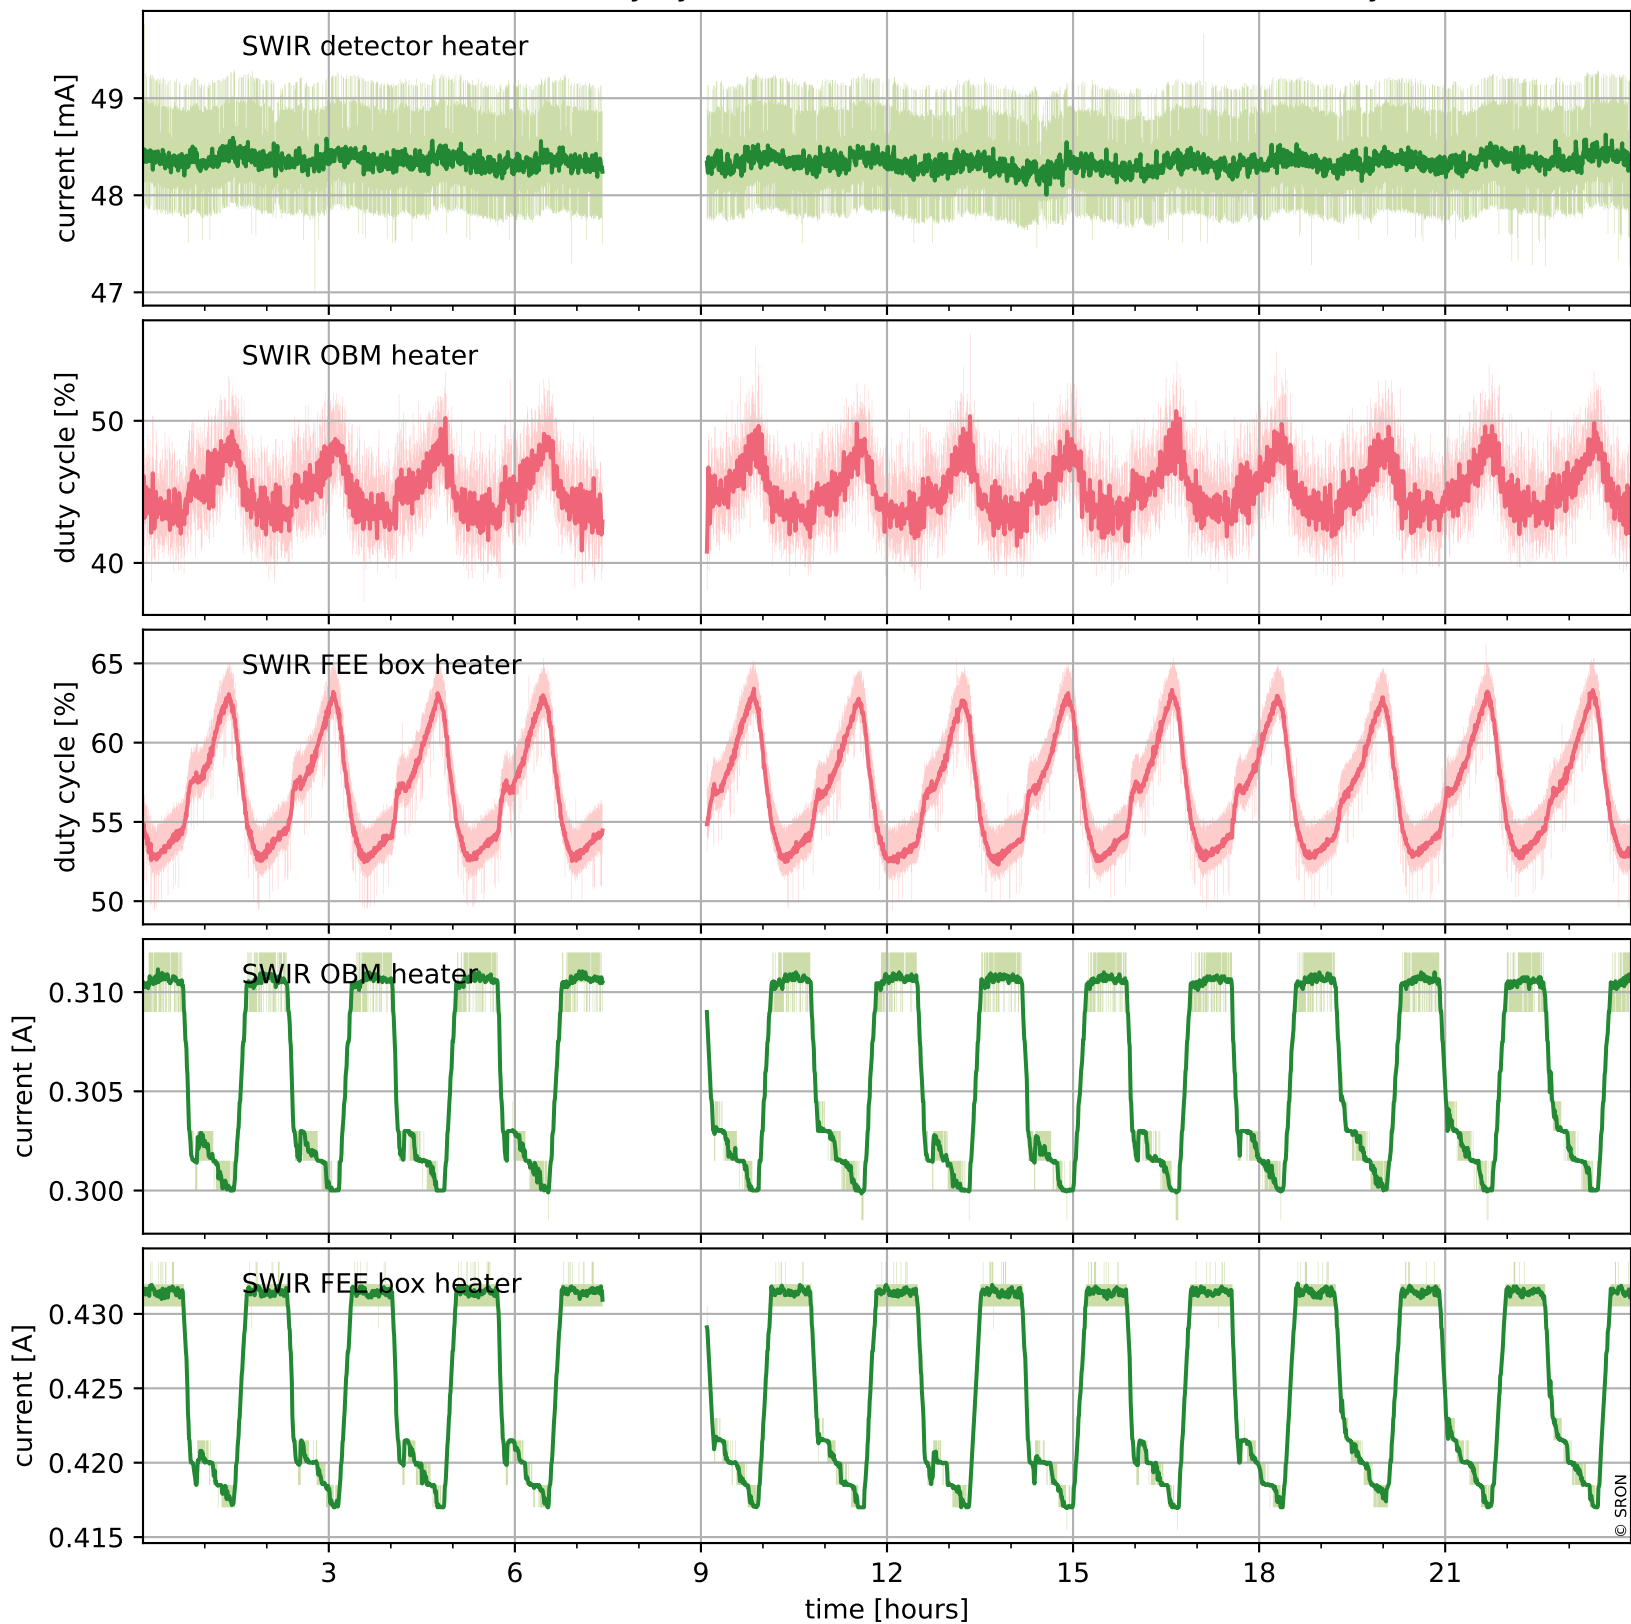

Tropomi SWIR housekeeping data

orbits : [5727, 5740]
coverage : 2018-11-21 / 2018-11-22
created : 2023-08-21T08:37:39

Temperature of sensors relevant for SWIR (one day)

Tropomi SWIR housekeeping data

orbits : [5256, 5740]
coverage : 2018-10-18 / 2018-11-22
created : 2023-08-21T08:37:40

Temperature of sensors relevant for SWIR (last month)

Tropomi SWIR housekeeping data

orbits : [5727, 5740]
coverage : 2018-11-21 / 2018-11-22
created : 2023-08-21T08:37:40

Current and duty cycle of 3 heaters relevant for SWIR (one day)

Tropomi SWIR housekeeping data

orbits : [5256, 5740]
coverage : 2018-10-18 / 2018-11-22
created : 2023-08-21T08:37:40

Current and duty cycle of 3 heaters relevant for SWIR (last month)

Tropomi SWIR housekeeping data