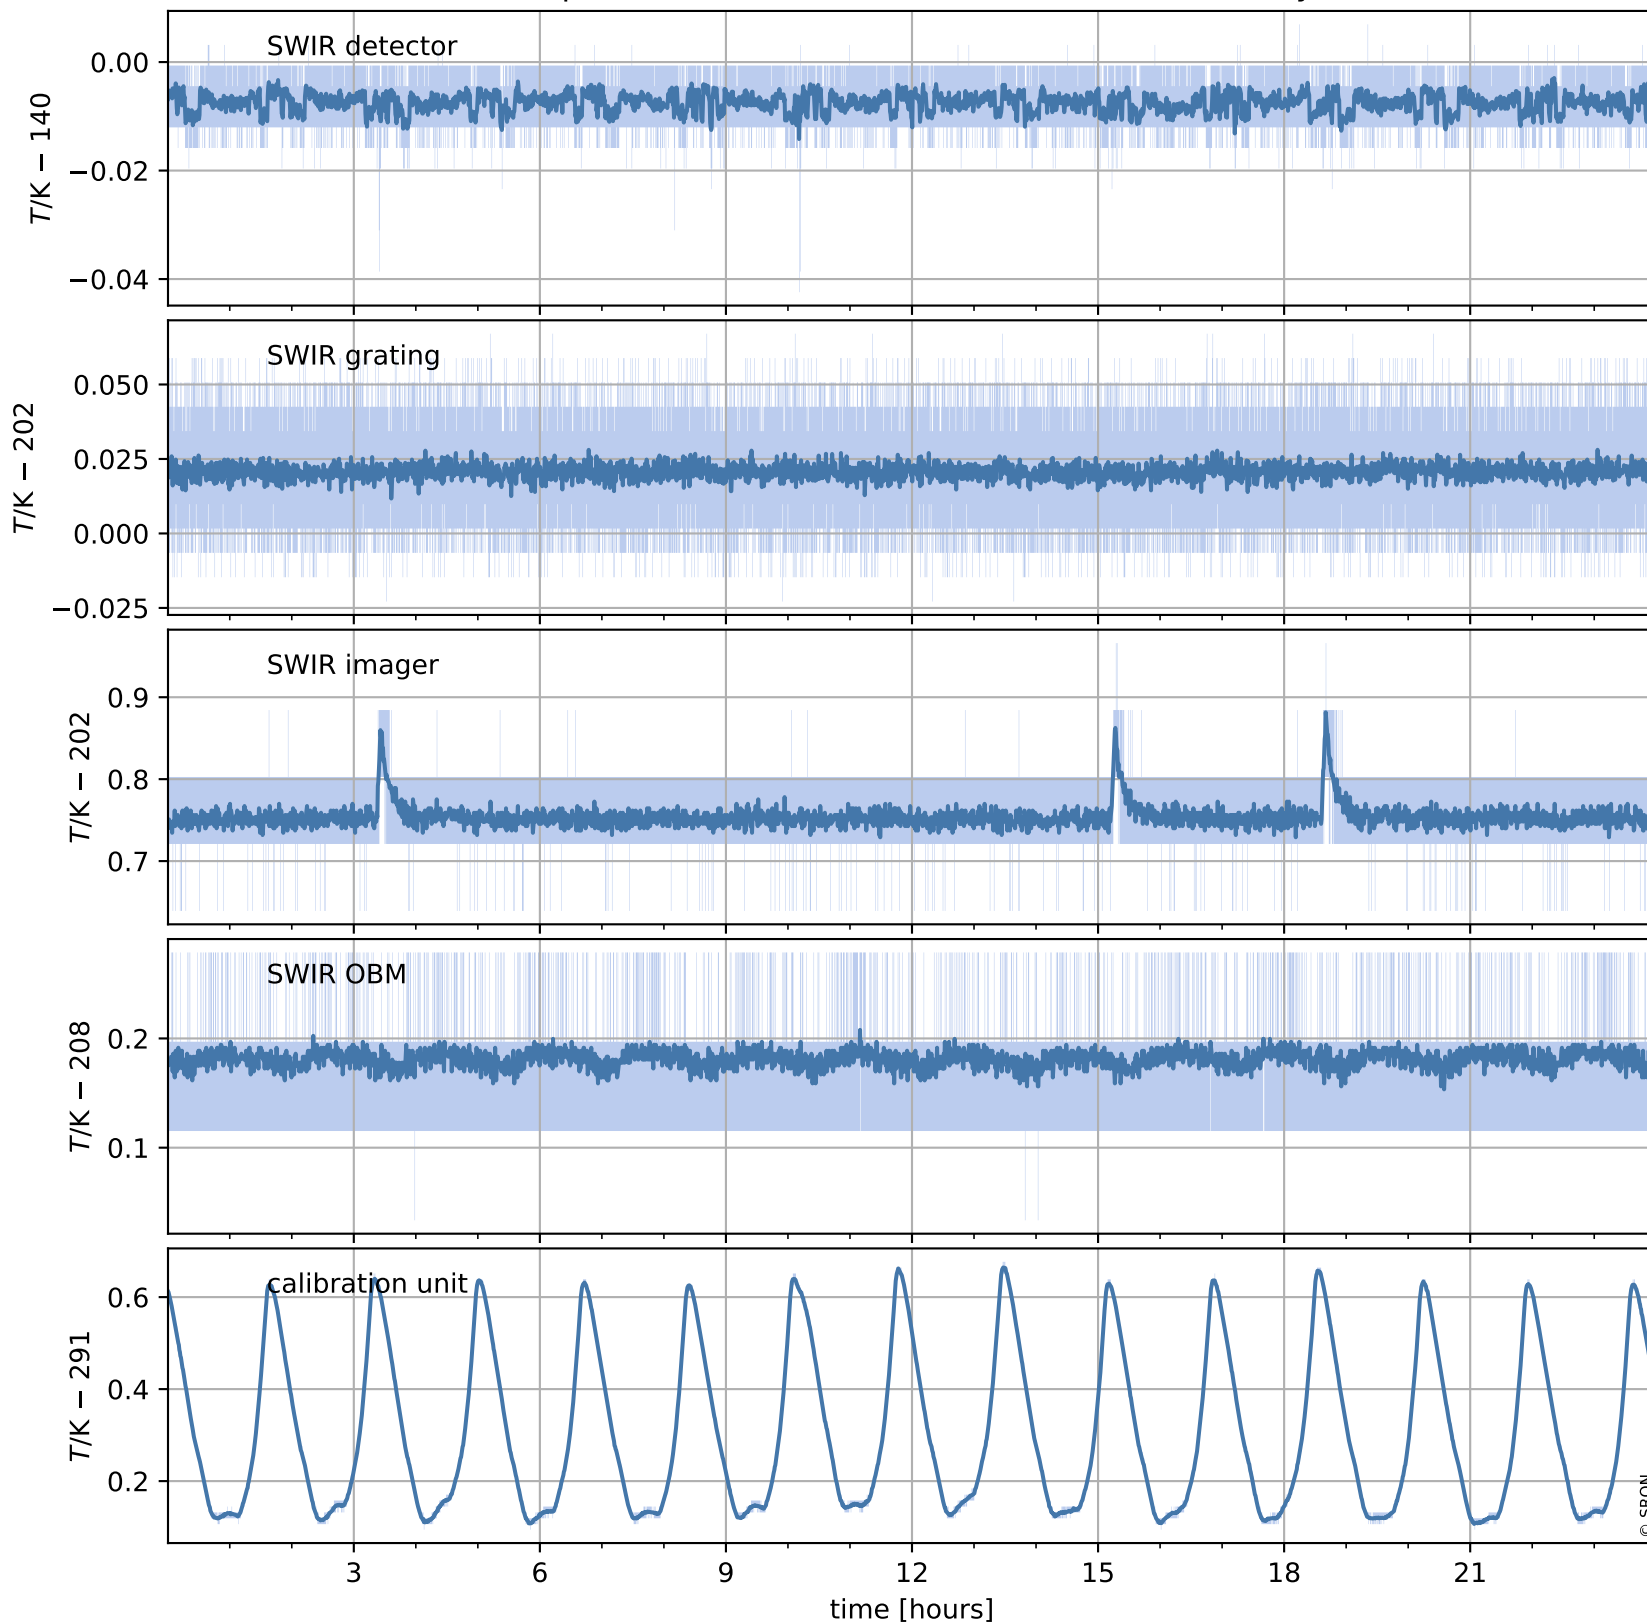

Tropomi SWIR housekeeping data

orbits : [5769, 5783]
coverage : 2018-11-24 / 2018-11-25
created : 2023-08-21T08:37:46

Temperature of sensors relevant for SWIR (one day)

Tropomi SWIR housekeeping data

orbits : [5299, 5783]
coverage : 2018-10-21 / 2018-11-25
created : 2023-08-21T08:37:47

Temperature of sensors relevant for SWIR (last month)

Tropomi SWIR housekeeping data

orbits : [5769, 5783]
coverage : 2018-11-24 / 2018-11-25
created : 2023-08-21T08:37:47

Current and duty cycle of 3 heaters relevant for SWIR (one day)

Tropomi SWIR housekeeping data

orbits : [5299, 5783]
coverage : 2018-10-21 / 2018-11-25
created : 2023-08-21T08:37:47

Current and duty cycle of 3 heaters relevant for SWIR (last month)

Tropomi SWIR housekeeping data

orbits : [5769, 5783]
coverage : 2018-11-24 / 2018-11-25
created : 2023-08-21T08:37:48

Temperature of sensors at the SWIR front-end electronics (one day)

Tropomi SWIR housekeeping data

orbits : [5299, 5783]
coverage : 2018-10-21 / 2018-11-25
created : 2023-08-21T08:37:48