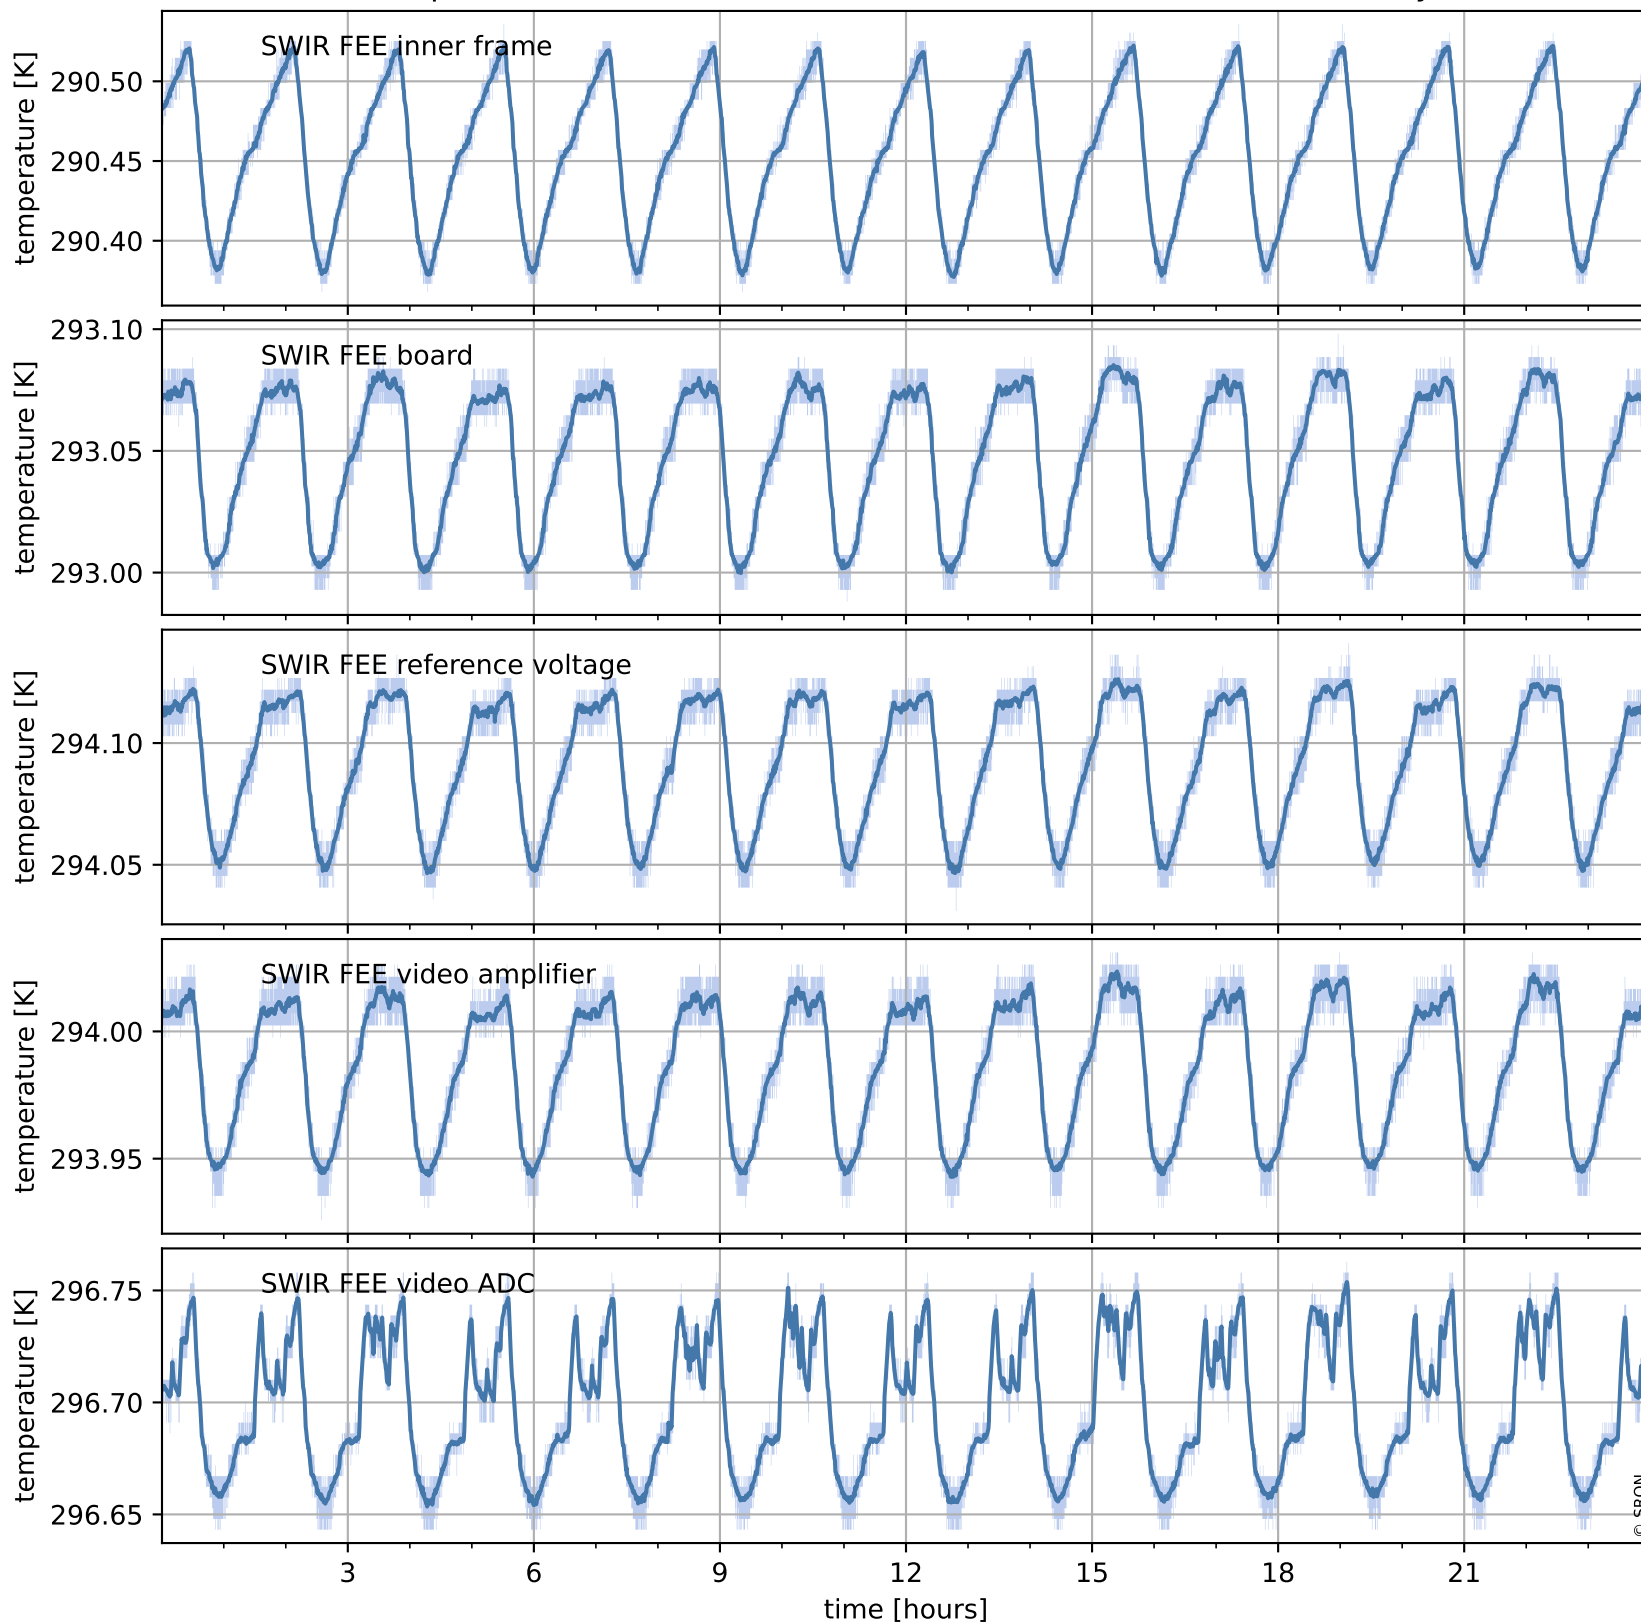

Tropomi SWIR housekeeping data

orbits : [5769, 5783]
coverage : 2018-11-24 / 2018-11-25
created : 2023-08-21T08:37:46

Temperature of sensors relevant for SWIR (one day)

Tropomi SWIR housekeeping data

orbits : [5299, 5783]
coverage : 2018-10-21 / 2018-11-25
created : 2023-08-21T08:37:47

Temperature of sensors relevant for SWIR (last month)

Tropomi SWIR housekeeping data

orbits : [5769, 5783]
coverage : 2018-11-24 / 2018-11-25
created : 2023-08-21T08:37:47

Current and duty cycle of 3 heaters relevant for SWIR (one day)

Tropomi SWIR housekeeping data

orbits : [5299, 5783]
coverage : 2018-10-21 / 2018-11-25
created : 2023-08-21T08:37:47

Current and duty cycle of 3 heaters relevant for SWIR (last month)

Tropomi SWIR housekeeping data

orbits : [5769, 5783]
coverage : 2018-11-24 / 2018-11-25
created : 2023-08-21T08:37:48

Temperature of sensors at the SWIR front-end electronics (one day)

Tropomi SWIR housekeeping data

orbits : [5299, 5783]
coverage : 2018-10-21 / 2018-11-25
created : 2023-08-21T08:37:48