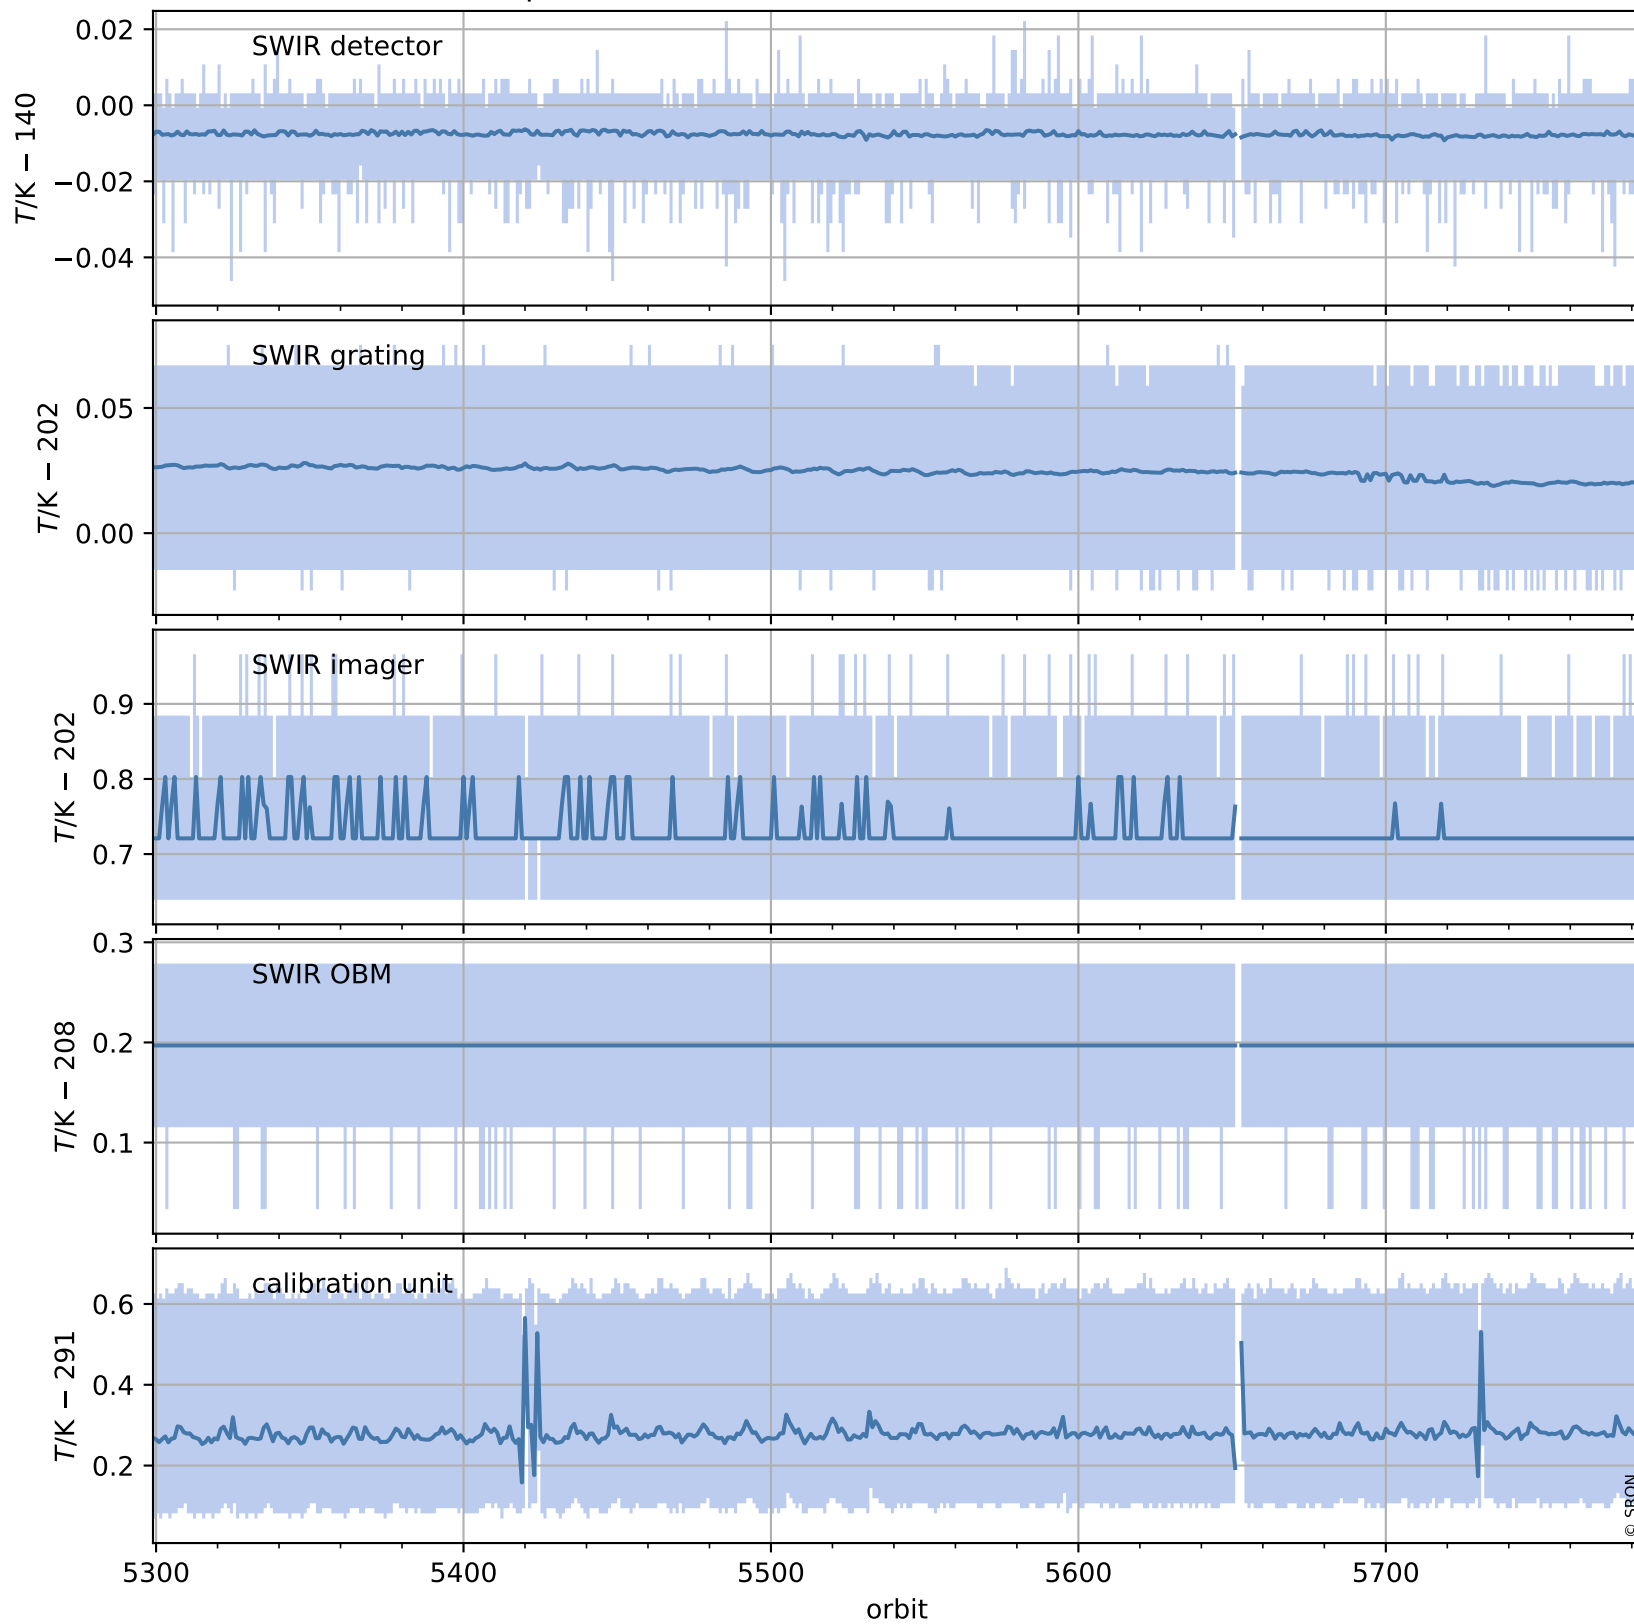

Tropomi SWIR housekeeping data

orbits : [5769, 5783]
coverage : 2018-11-24 / 2018-11-25
created : 2023-08-21T08:37:46

Temperature of sensors relevant for SWIR (one day)

Tropomi SWIR housekeeping data

orbits : [5299, 5783]
coverage : 2018-10-21 / 2018-11-25
created : 2023-08-21T08:37:47

Temperature of sensors relevant for SWIR (last month)

Tropomi SWIR housekeeping data

orbits : [5769, 5783]
coverage : 2018-11-24 / 2018-11-25
created : 2023-08-21T08:37:47

Current and duty cycle of 3 heaters relevant for SWIR (one day)

Tropomi SWIR housekeeping data

orbits : [5299, 5783]
coverage : 2018-10-21 / 2018-11-25
created : 2023-08-21T08:37:47

Current and duty cycle of 3 heaters relevant for SWIR (last month)

Tropomi SWIR housekeeping data

orbits : [5769, 5783]
coverage : 2018-11-24 / 2018-11-25
created : 2023-08-21T08:37:48

Temperature of sensors at the SWIR front-end electronics (one day)

Tropomi SWIR housekeeping data

orbits : [5299, 5783]
coverage : 2018-10-21 / 2018-11-25
created : 2023-08-21T08:37:48