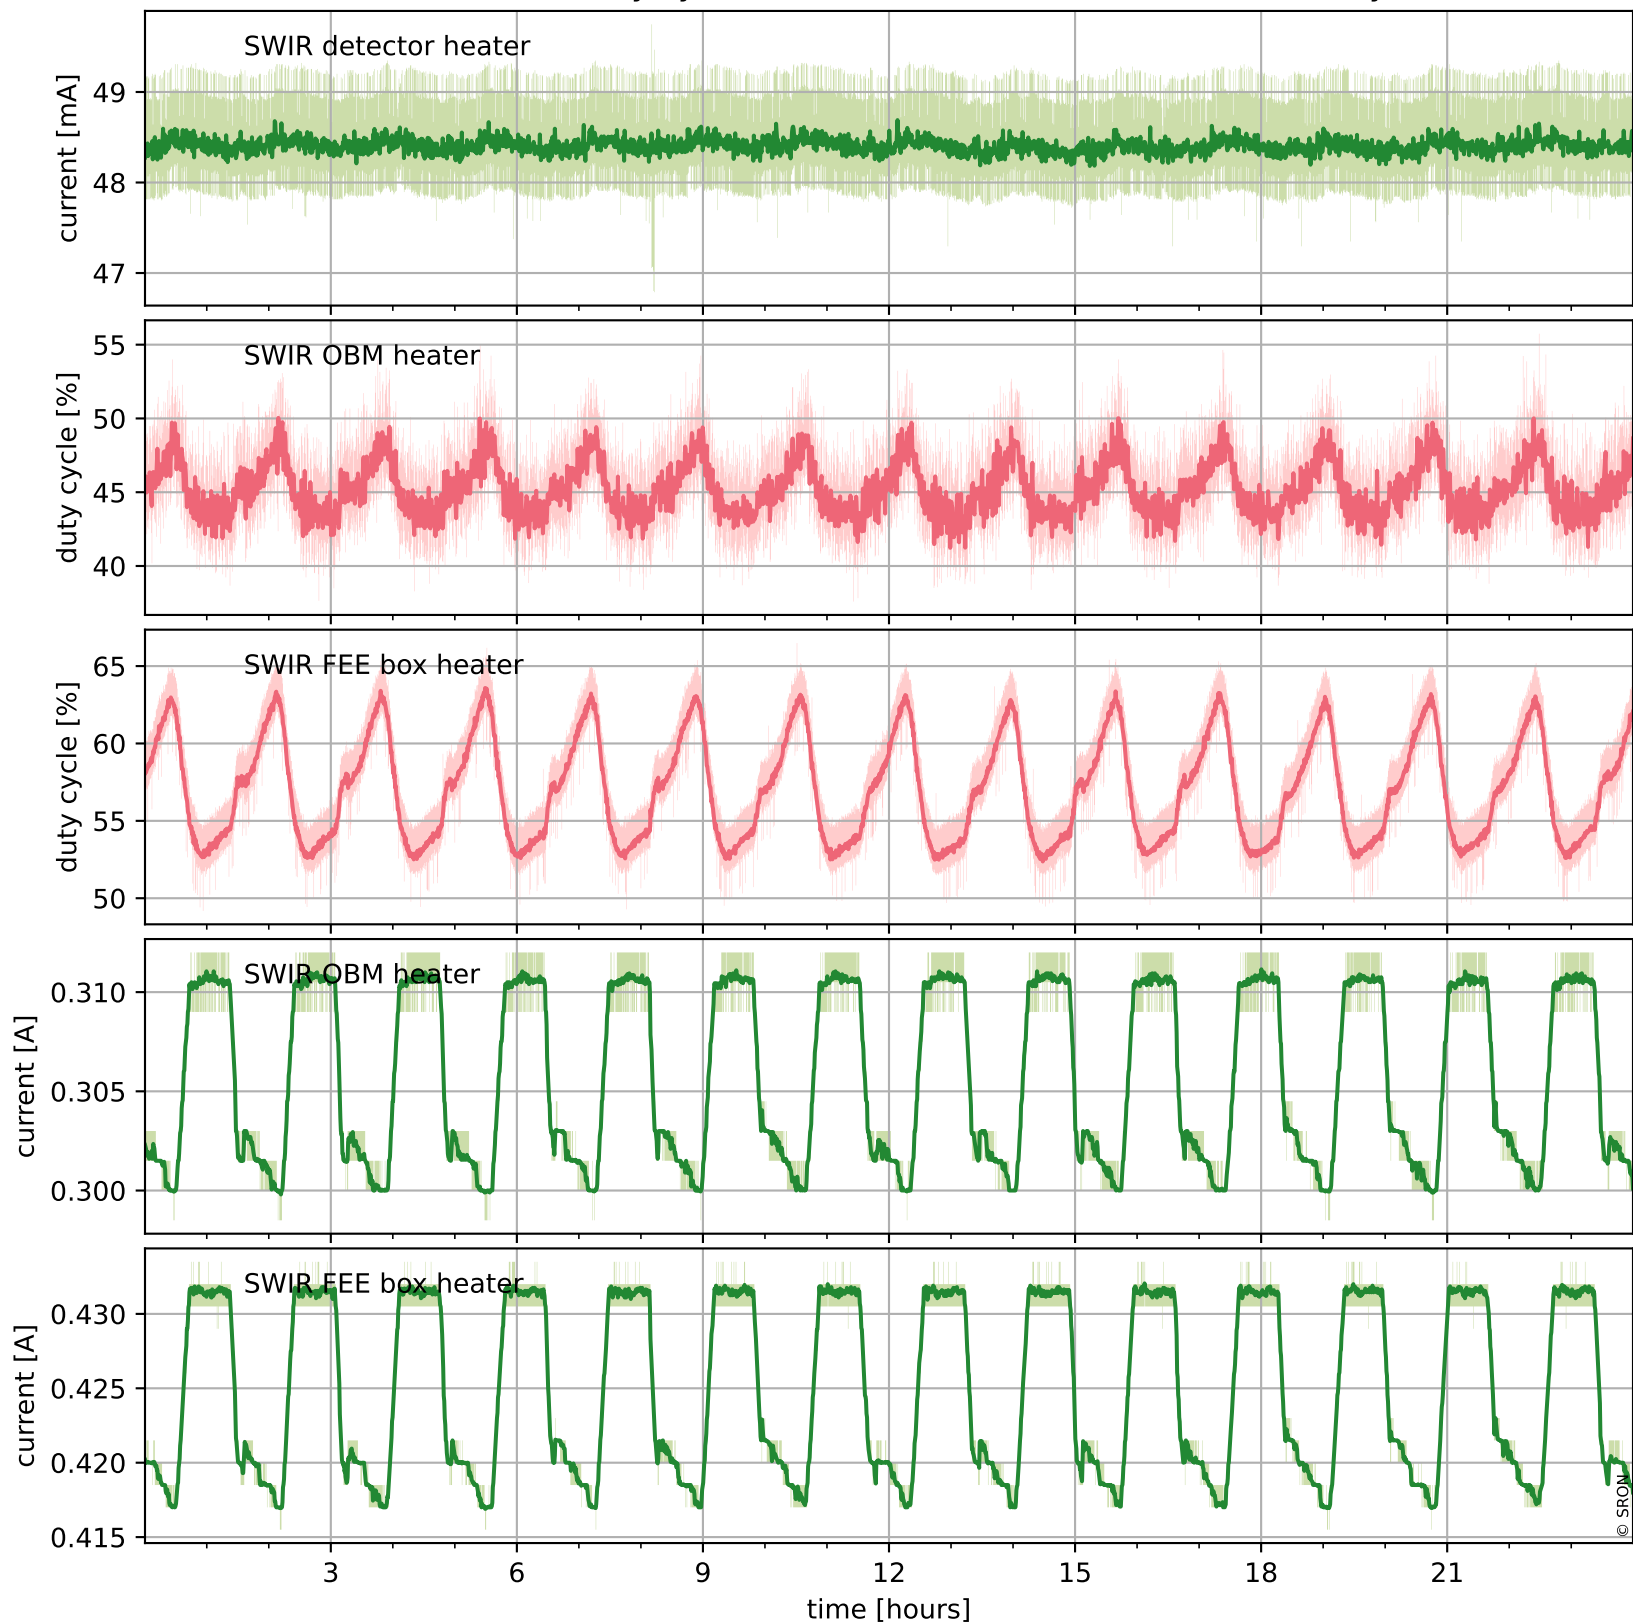

Tropomi SWIR housekeeping data

orbits : [5769, 5783]
coverage : 2018-11-24 / 2018-11-25
created : 2023-08-21T08:37:46

Temperature of sensors relevant for SWIR (one day)

Tropomi SWIR housekeeping data

orbits : [5299, 5783]
coverage : 2018-10-21 / 2018-11-25
created : 2023-08-21T08:37:47

Temperature of sensors relevant for SWIR (last month)

Tropomi SWIR housekeeping data

orbits : [5769, 5783]
coverage : 2018-11-24 / 2018-11-25
created : 2023-08-21T08:37:47

Current and duty cycle of 3 heaters relevant for SWIR (one day)

Tropomi SWIR housekeeping data

orbits : [5299, 5783]
coverage : 2018-10-21 / 2018-11-25
created : 2023-08-21T08:37:47

Current and duty cycle of 3 heaters relevant for SWIR (last month)

Tropomi SWIR housekeeping data

orbits : [5769, 5783]
coverage : 2018-11-24 / 2018-11-25
created : 2023-08-21T08:37:48

Temperature of sensors at the SWIR front-end electronics (one day)

Tropomi SWIR housekeeping data

orbits : [5299, 5783]
coverage : 2018-10-21 / 2018-11-25
created : 2023-08-21T08:37:48