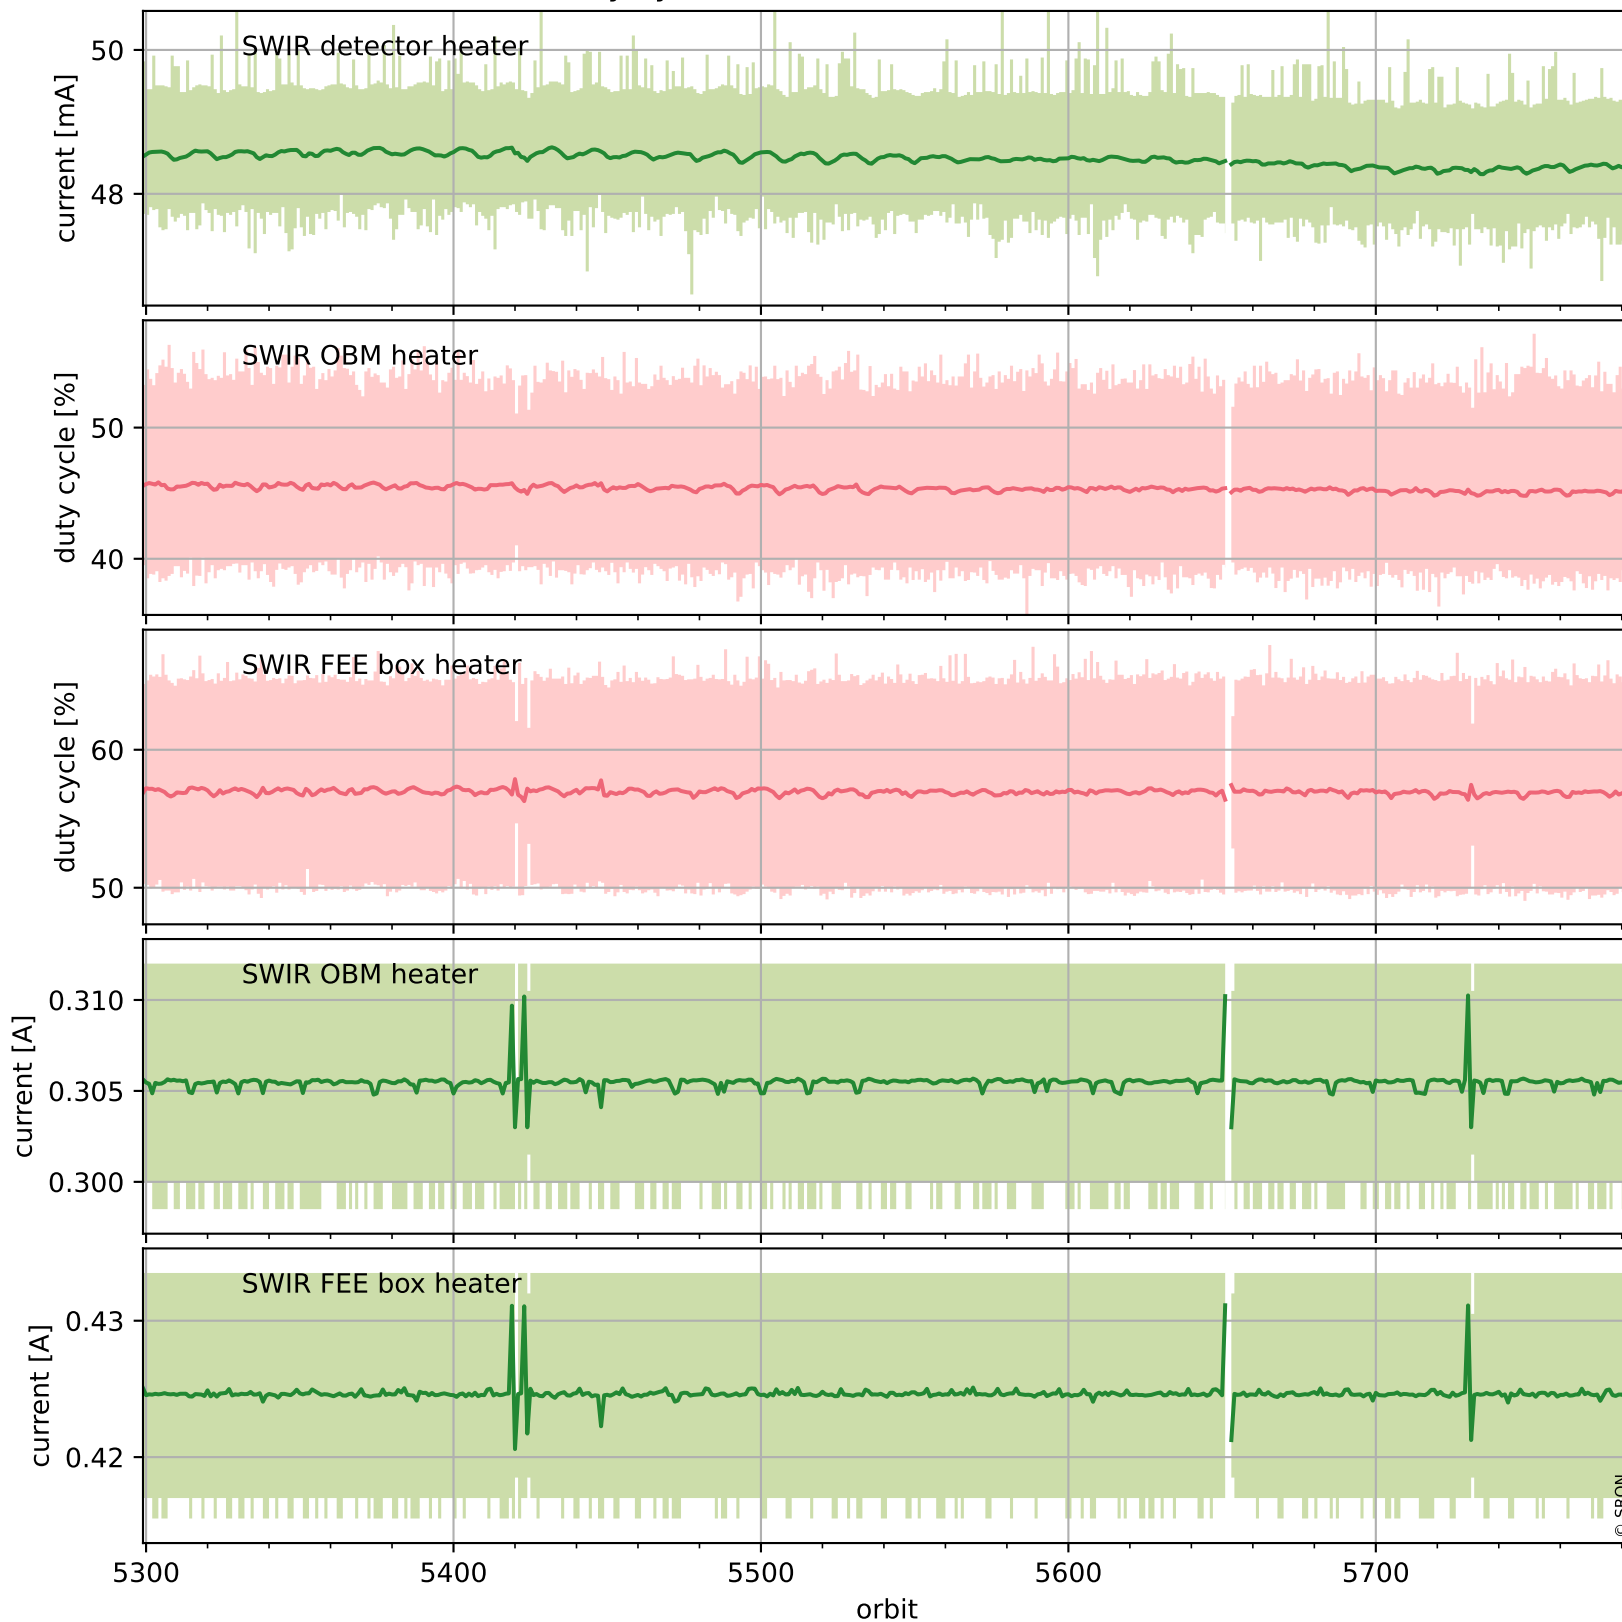

Tropomi SWIR housekeeping data

orbits : [5769, 5783]
coverage : 2018-11-24 / 2018-11-25
created : 2023-08-21T08:37:46

Temperature of sensors relevant for SWIR (one day)

Tropomi SWIR housekeeping data

orbits : [5299, 5783]
coverage : 2018-10-21 / 2018-11-25
created : 2023-08-21T08:37:47

Temperature of sensors relevant for SWIR (last month)

Tropomi SWIR housekeeping data

orbits : [5769, 5783]
coverage : 2018-11-24 / 2018-11-25
created : 2023-08-21T08:37:47

Current and duty cycle of 3 heaters relevant for SWIR (one day)

Tropomi SWIR housekeeping data

orbits : [5299, 5783]
coverage : 2018-10-21 / 2018-11-25
created : 2023-08-21T08:37:47

Current and duty cycle of 3 heaters relevant for SWIR (last month)

Tropomi SWIR housekeeping data

orbits : [5769, 5783]
coverage : 2018-11-24 / 2018-11-25
created : 2023-08-21T08:37:48

Temperature of sensors at the SWIR front-end electronics (one day)

Tropomi SWIR housekeeping data

orbits : [5299, 5783]
coverage : 2018-10-21 / 2018-11-25
created : 2023-08-21T08:37:48