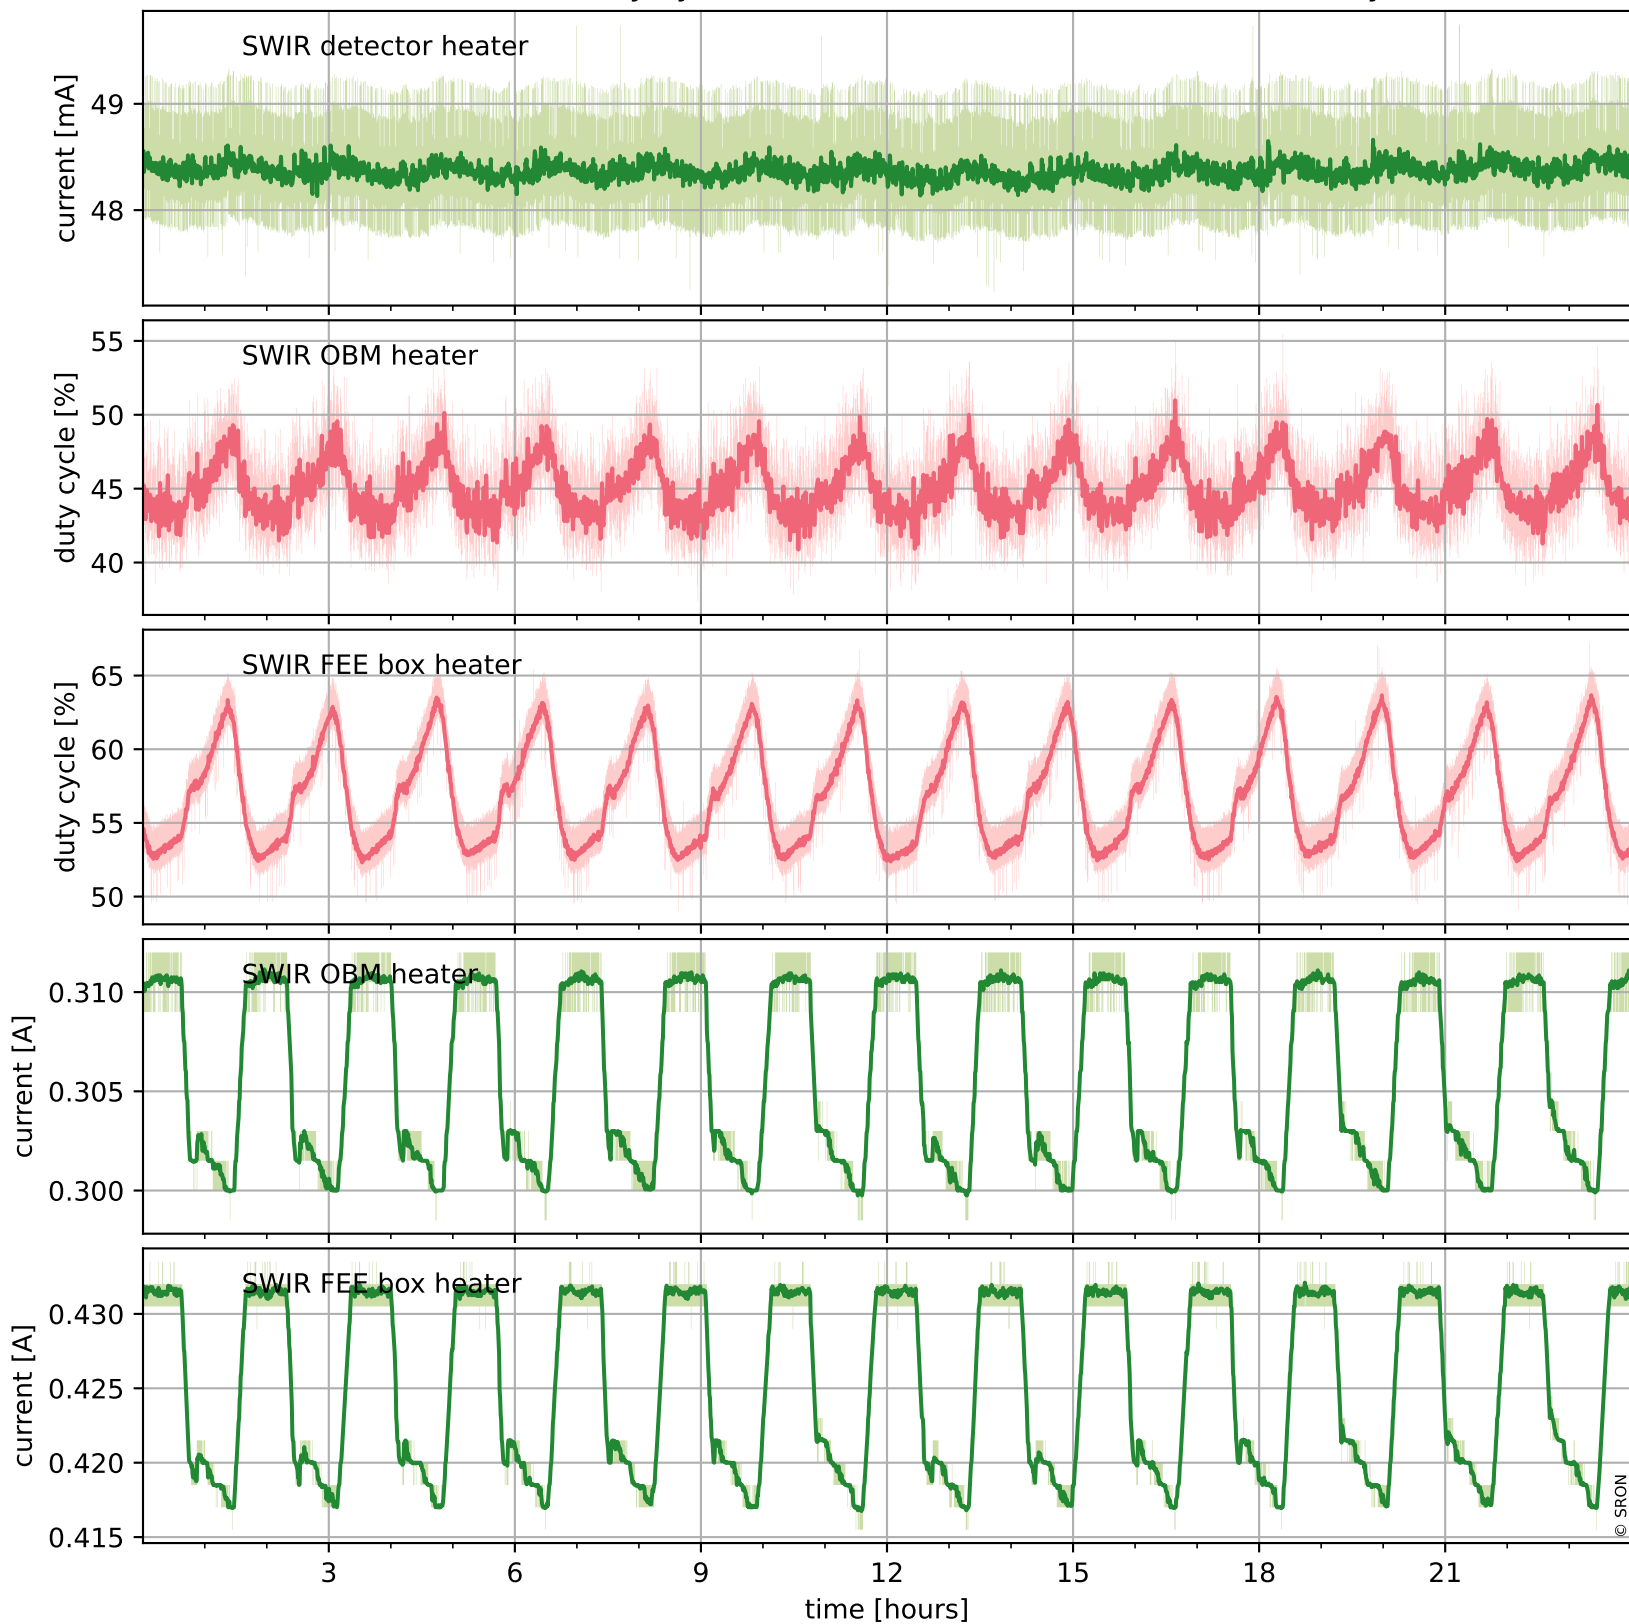

Tropomi SWIR housekeeping data

orbits : [5954, 5967]
coverage : 2018-12-07 / 2018-12-08
created : 2023-08-21T08:38:17

Temperature of sensors relevant for SWIR (one day)

Tropomi SWIR housekeeping data

orbits : [5483, 5967]
coverage : 2018-11-03 / 2018-12-08
created : 2023-08-21T08:38:17

Temperature of sensors relevant for SWIR (last month)

Tropomi SWIR housekeeping data

orbits : [5954, 5967]
coverage : 2018-12-07 / 2018-12-08
created : 2023-08-21T08:38:17

Current and duty cycle of 3 heaters relevant for SWIR (one day)

Tropomi SWIR housekeeping data

orbits : [5483, 5967]
coverage : 2018-11-03 / 2018-12-08
created : 2023-08-21T08:38:18

Current and duty cycle of 3 heaters relevant for SWIR (last month)

Tropomi SWIR housekeeping data