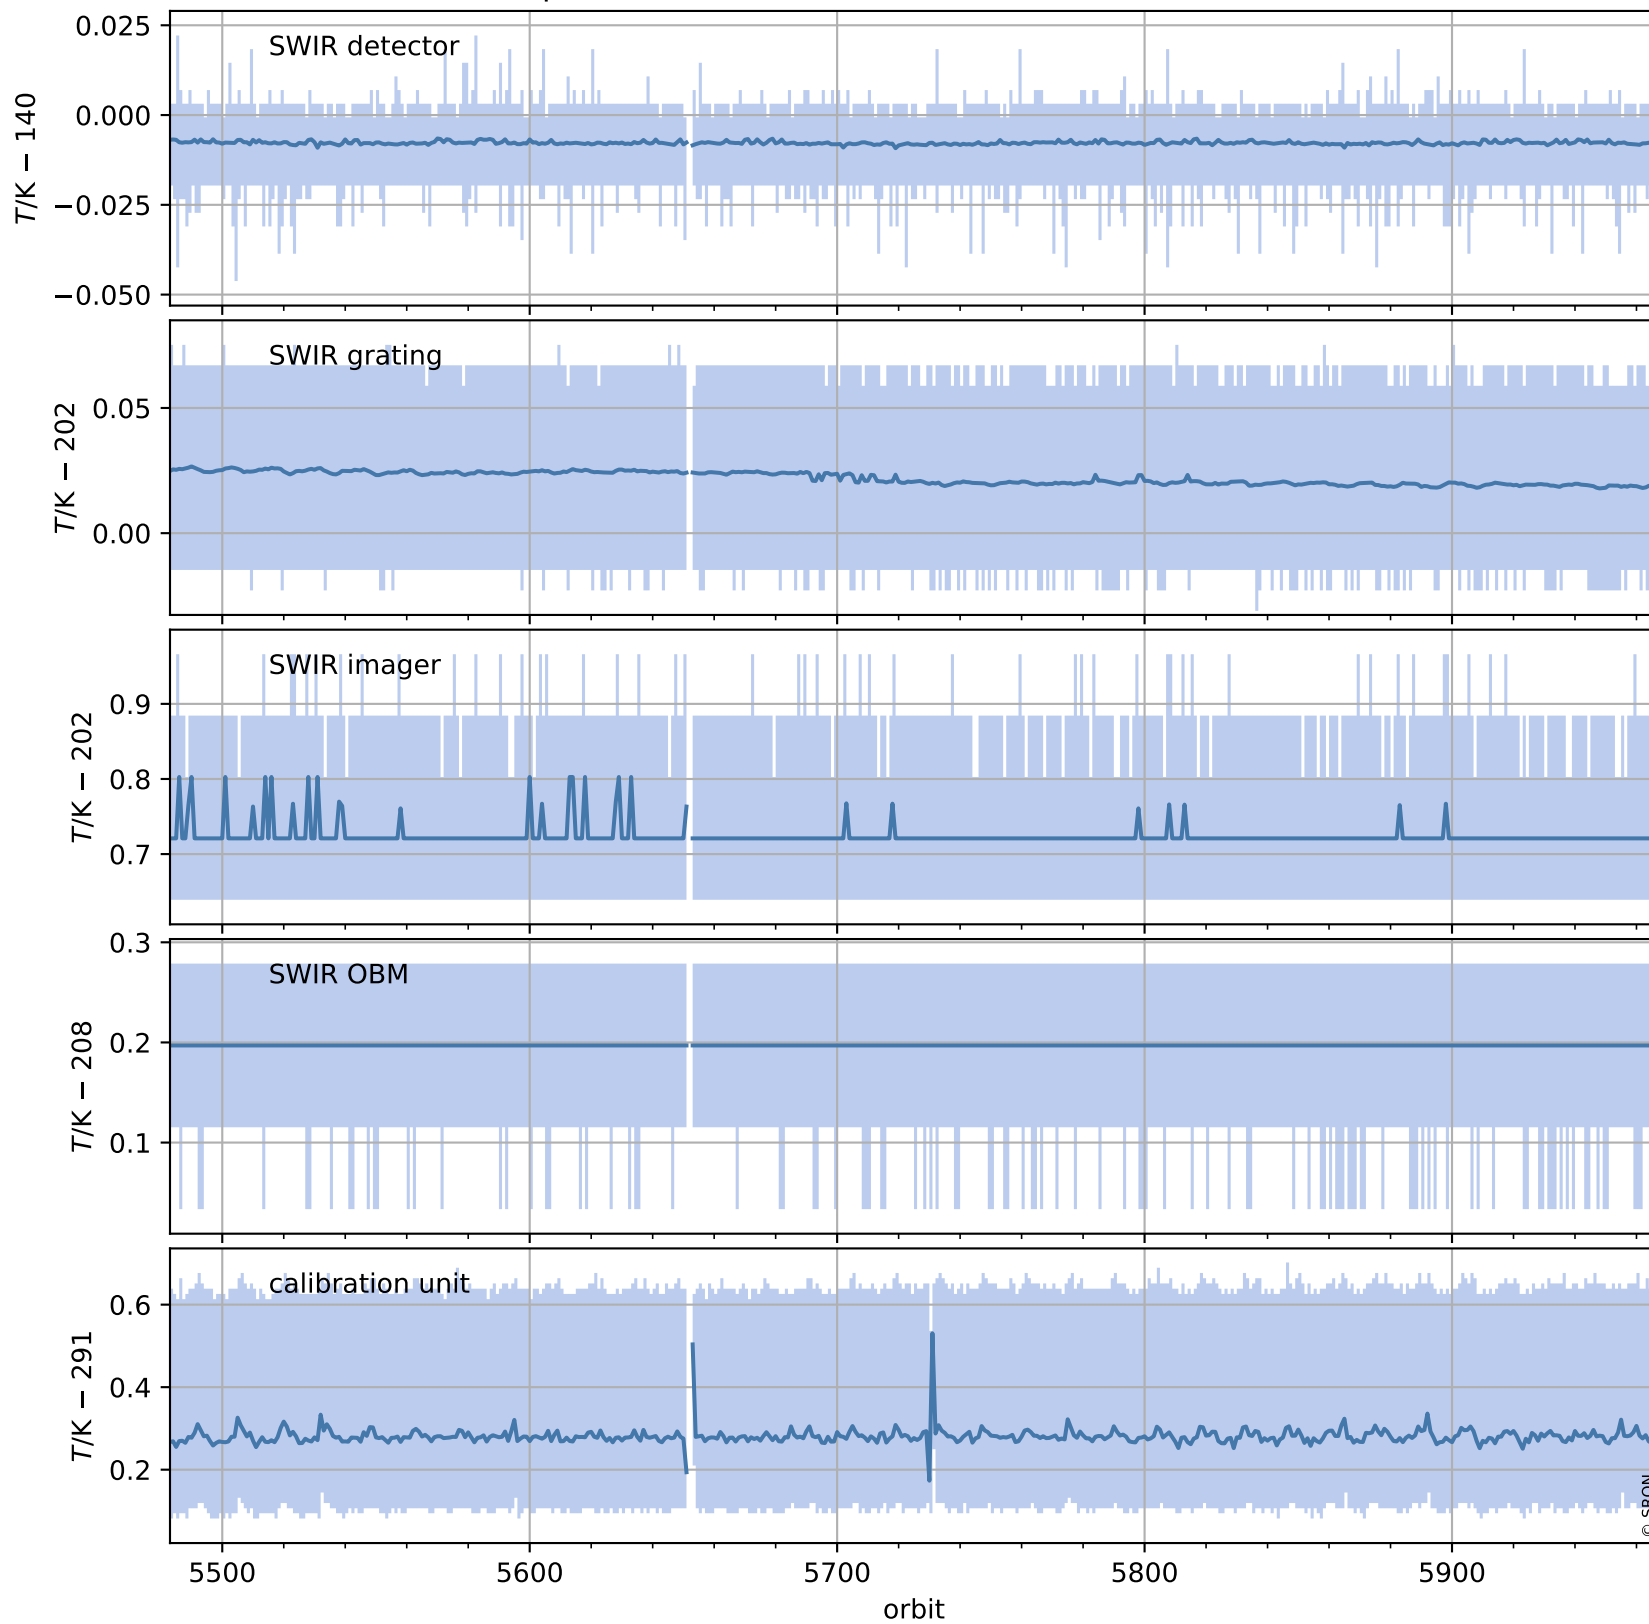

Tropomi SWIR housekeeping data

orbits : [5954, 5967]
coverage : 2018-12-07 / 2018-12-08
created : 2023-08-21T08:38:17

Temperature of sensors relevant for SWIR (one day)

Tropomi SWIR housekeeping data

orbits : [5483, 5967]
coverage : 2018-11-03 / 2018-12-08
created : 2023-08-21T08:38:17

Temperature of sensors relevant for SWIR (last month)

Tropomi SWIR housekeeping data

orbits : [5954, 5967]
coverage : 2018-12-07 / 2018-12-08
created : 2023-08-21T08:38:17

Current and duty cycle of 3 heaters relevant for SWIR (one day)

Tropomi SWIR housekeeping data

orbits : [5483, 5967]
coverage : 2018-11-03 / 2018-12-08
created : 2023-08-21T08:38:18

Current and duty cycle of 3 heaters relevant for SWIR (last month)

Tropomi SWIR housekeeping data

orbits : [5954, 5967]
coverage : 2018-12-07 / 2018-12-08
created : 2023-08-21T08:38:18

Temperature of sensors at the SWIR front-end electronics (one day)

Tropomi SWIR housekeeping data

orbits : [5483, 5967]
coverage : 2018-11-03 / 2018-12-08
created : 2023-08-21T08:38:19