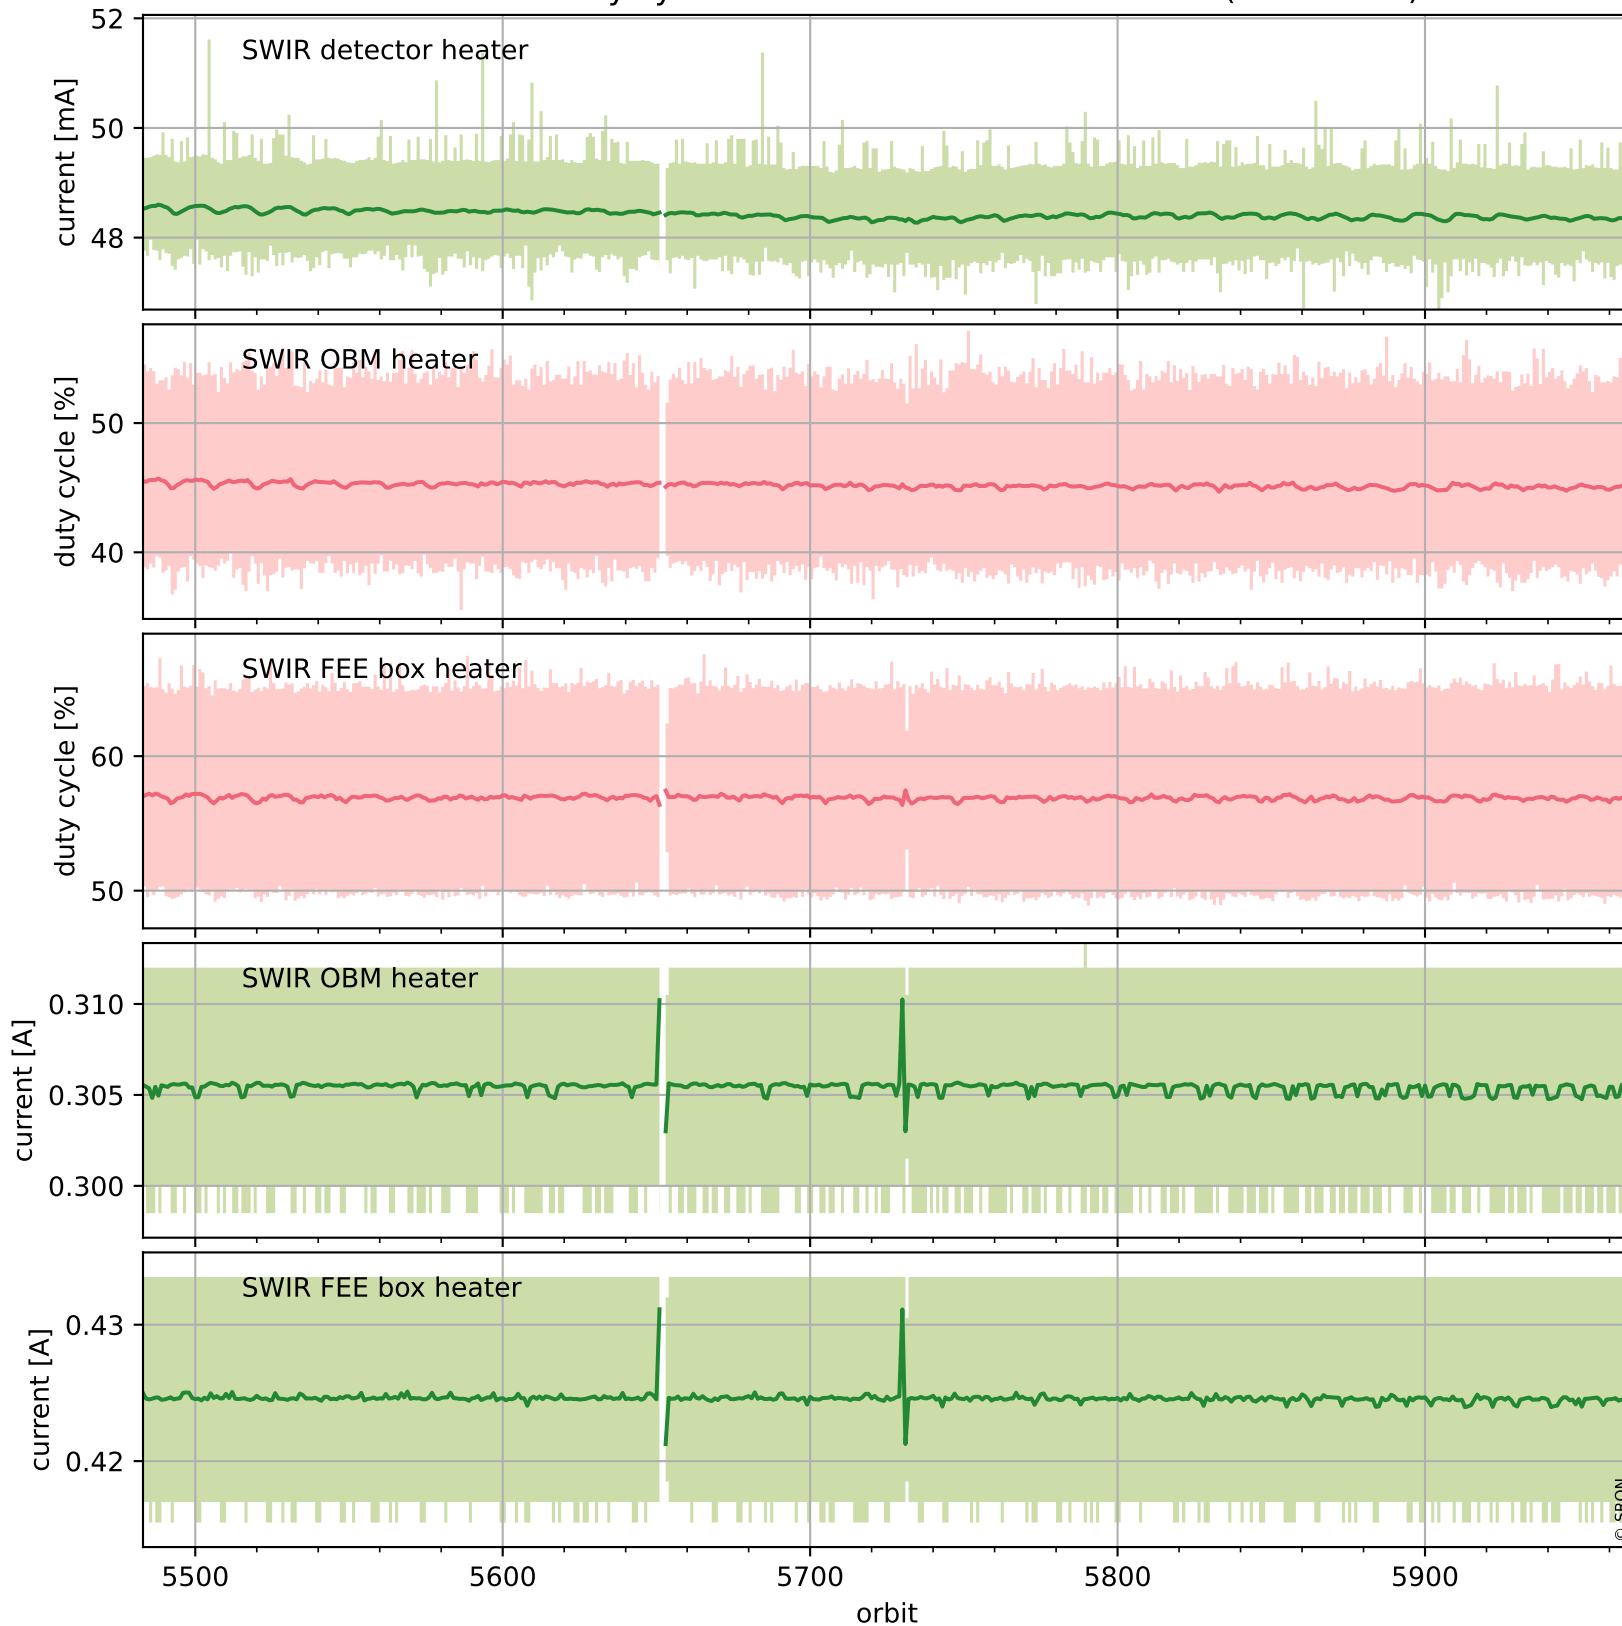

Tropomi SWIR housekeeping data

orbits : [5954, 5967]
coverage : 2018-12-07 / 2018-12-08
created : 2023-08-21T08:38:17

Temperature of sensors relevant for SWIR (one day)

Tropomi SWIR housekeeping data

orbits : [5483, 5967]
coverage : 2018-11-03 / 2018-12-08
created : 2023-08-21T08:38:17

Temperature of sensors relevant for SWIR (last month)

Tropomi SWIR housekeeping data

orbits : [5954, 5967]
coverage : 2018-12-07 / 2018-12-08
created : 2023-08-21T08:38:17

Current and duty cycle of 3 heaters relevant for SWIR (one day)

Tropomi SWIR housekeeping data

orbits : [5483, 5967]
coverage : 2018-11-03 / 2018-12-08
created : 2023-08-21T08:38:18

Current and duty cycle of 3 heaters relevant for SWIR (last month)

Tropomi SWIR housekeeping data

orbits : [5954, 5967]
coverage : 2018-12-07 / 2018-12-08
created : 2023-08-21T08:38:18

Temperature of sensors at the SWIR front-end electronics (one day)

Tropomi SWIR housekeeping data

orbits : [5483, 5967]
coverage : 2018-11-03 / 2018-12-08
created : 2023-08-21T08:38:19