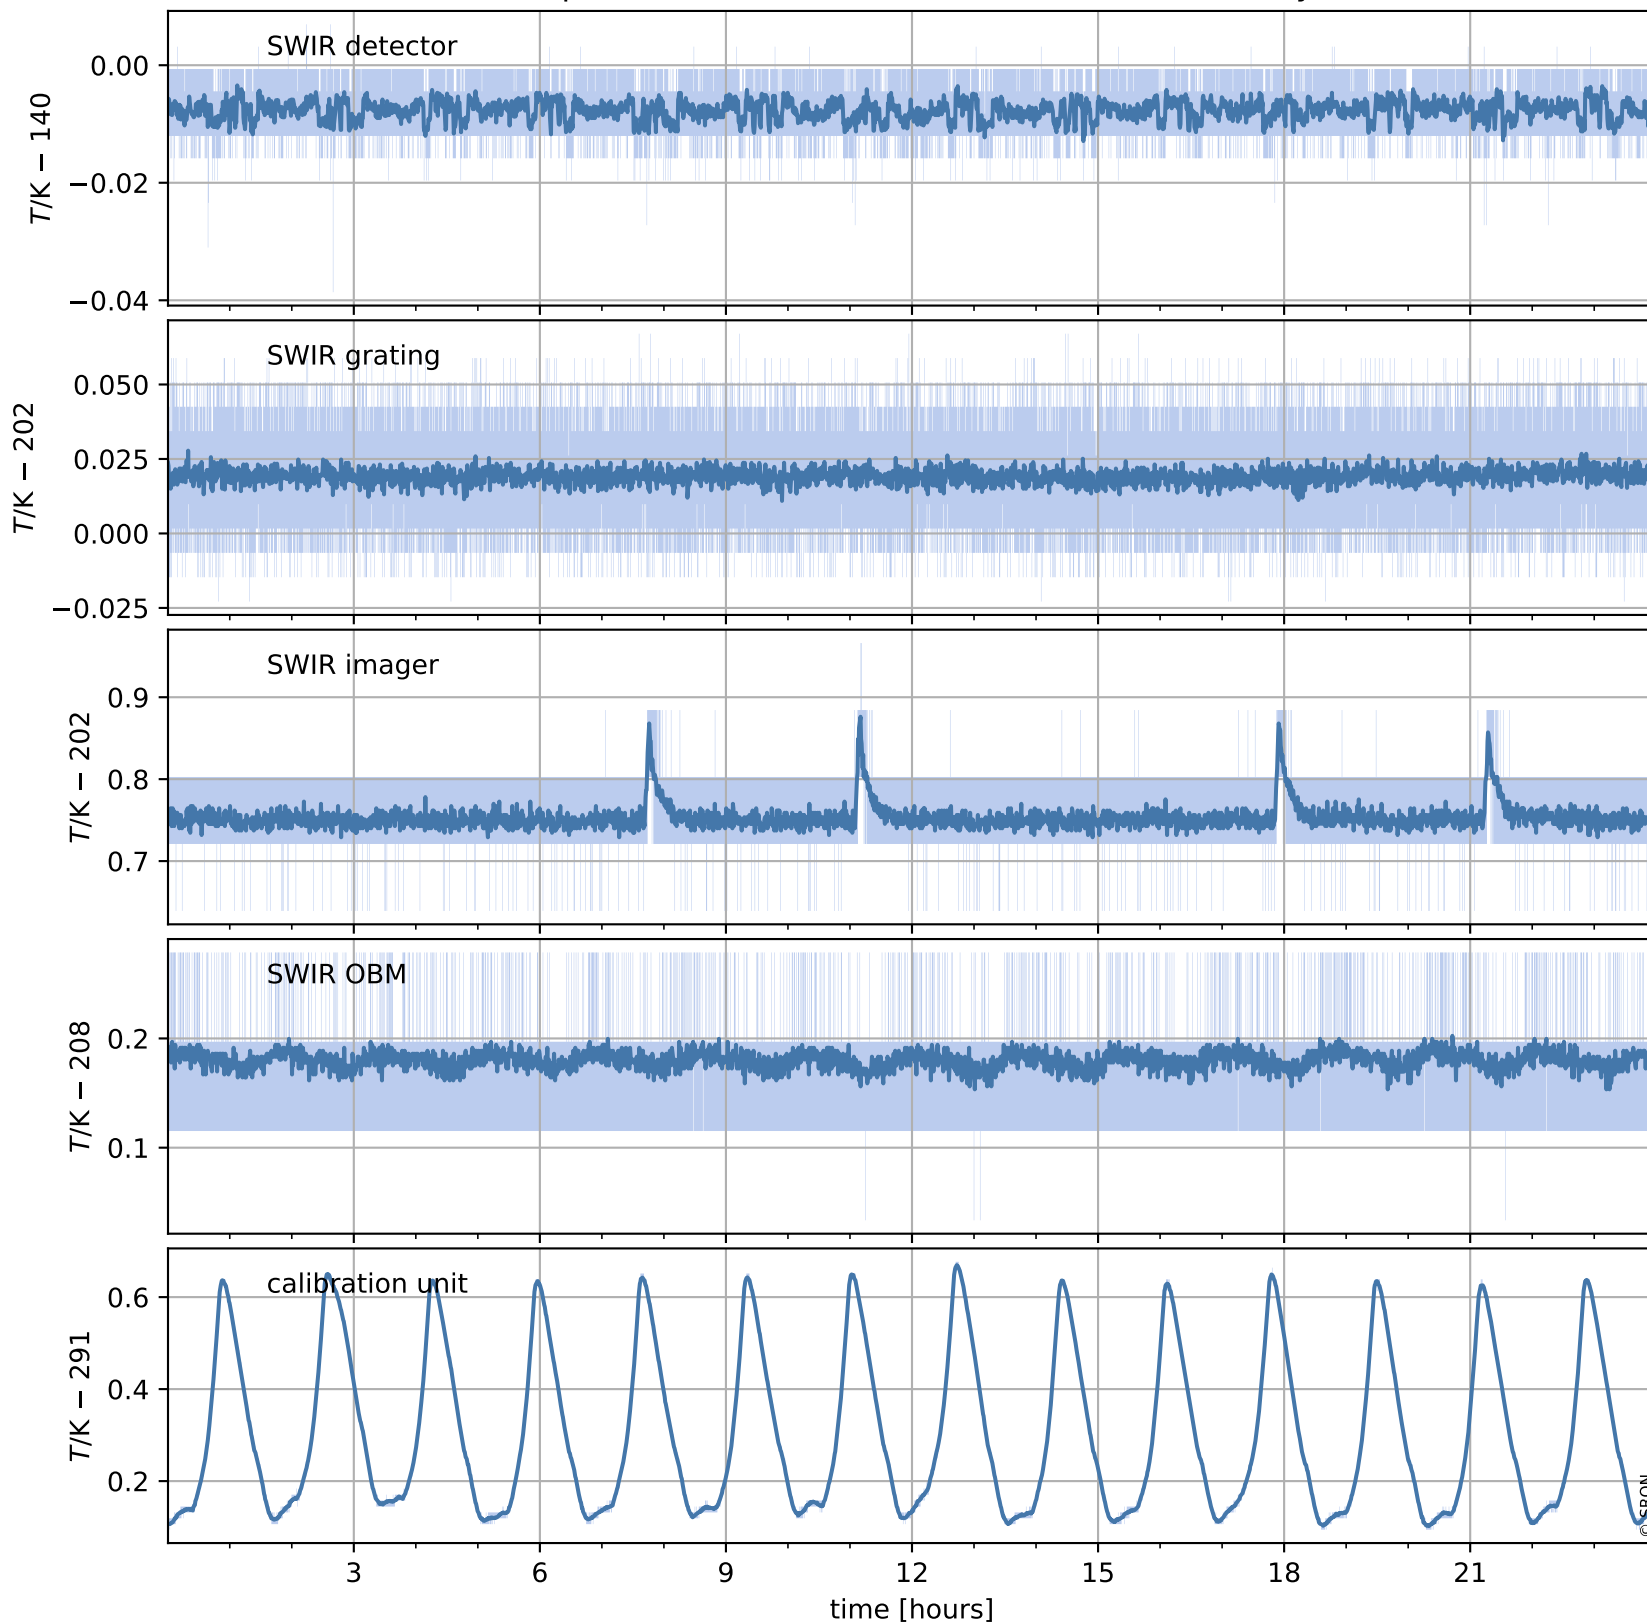

Tropomi SWIR housekeeping data

orbits : [5954, 5967]
coverage : 2018-12-07 / 2018-12-08
created : 2023-08-21T08:38:17

Temperature of sensors relevant for SWIR (one day)

Tropomi SWIR housekeeping data

orbits : [5483, 5967]
coverage : 2018-11-03 / 2018-12-08
created : 2023-08-21T08:38:17

Temperature of sensors relevant for SWIR (last month)

Tropomi SWIR housekeeping data

orbits : [5954, 5967]
coverage : 2018-12-07 / 2018-12-08
created : 2023-08-21T08:38:17

Current and duty cycle of 3 heaters relevant for SWIR (one day)

Tropomi SWIR housekeeping data

orbits : [5483, 5967]
coverage : 2018-11-03 / 2018-12-08
created : 2023-08-21T08:38:18

Current and duty cycle of 3 heaters relevant for SWIR (last month)

Tropomi SWIR housekeeping data

orbits : [5954, 5967]
coverage : 2018-12-07 / 2018-12-08
created : 2023-08-21T08:38:18

Temperature of sensors at the SWIR front-end electronics (one day)

Tropomi SWIR housekeeping data

orbits : [5483, 5967]
coverage : 2018-11-03 / 2018-12-08
created : 2023-08-21T08:38:19