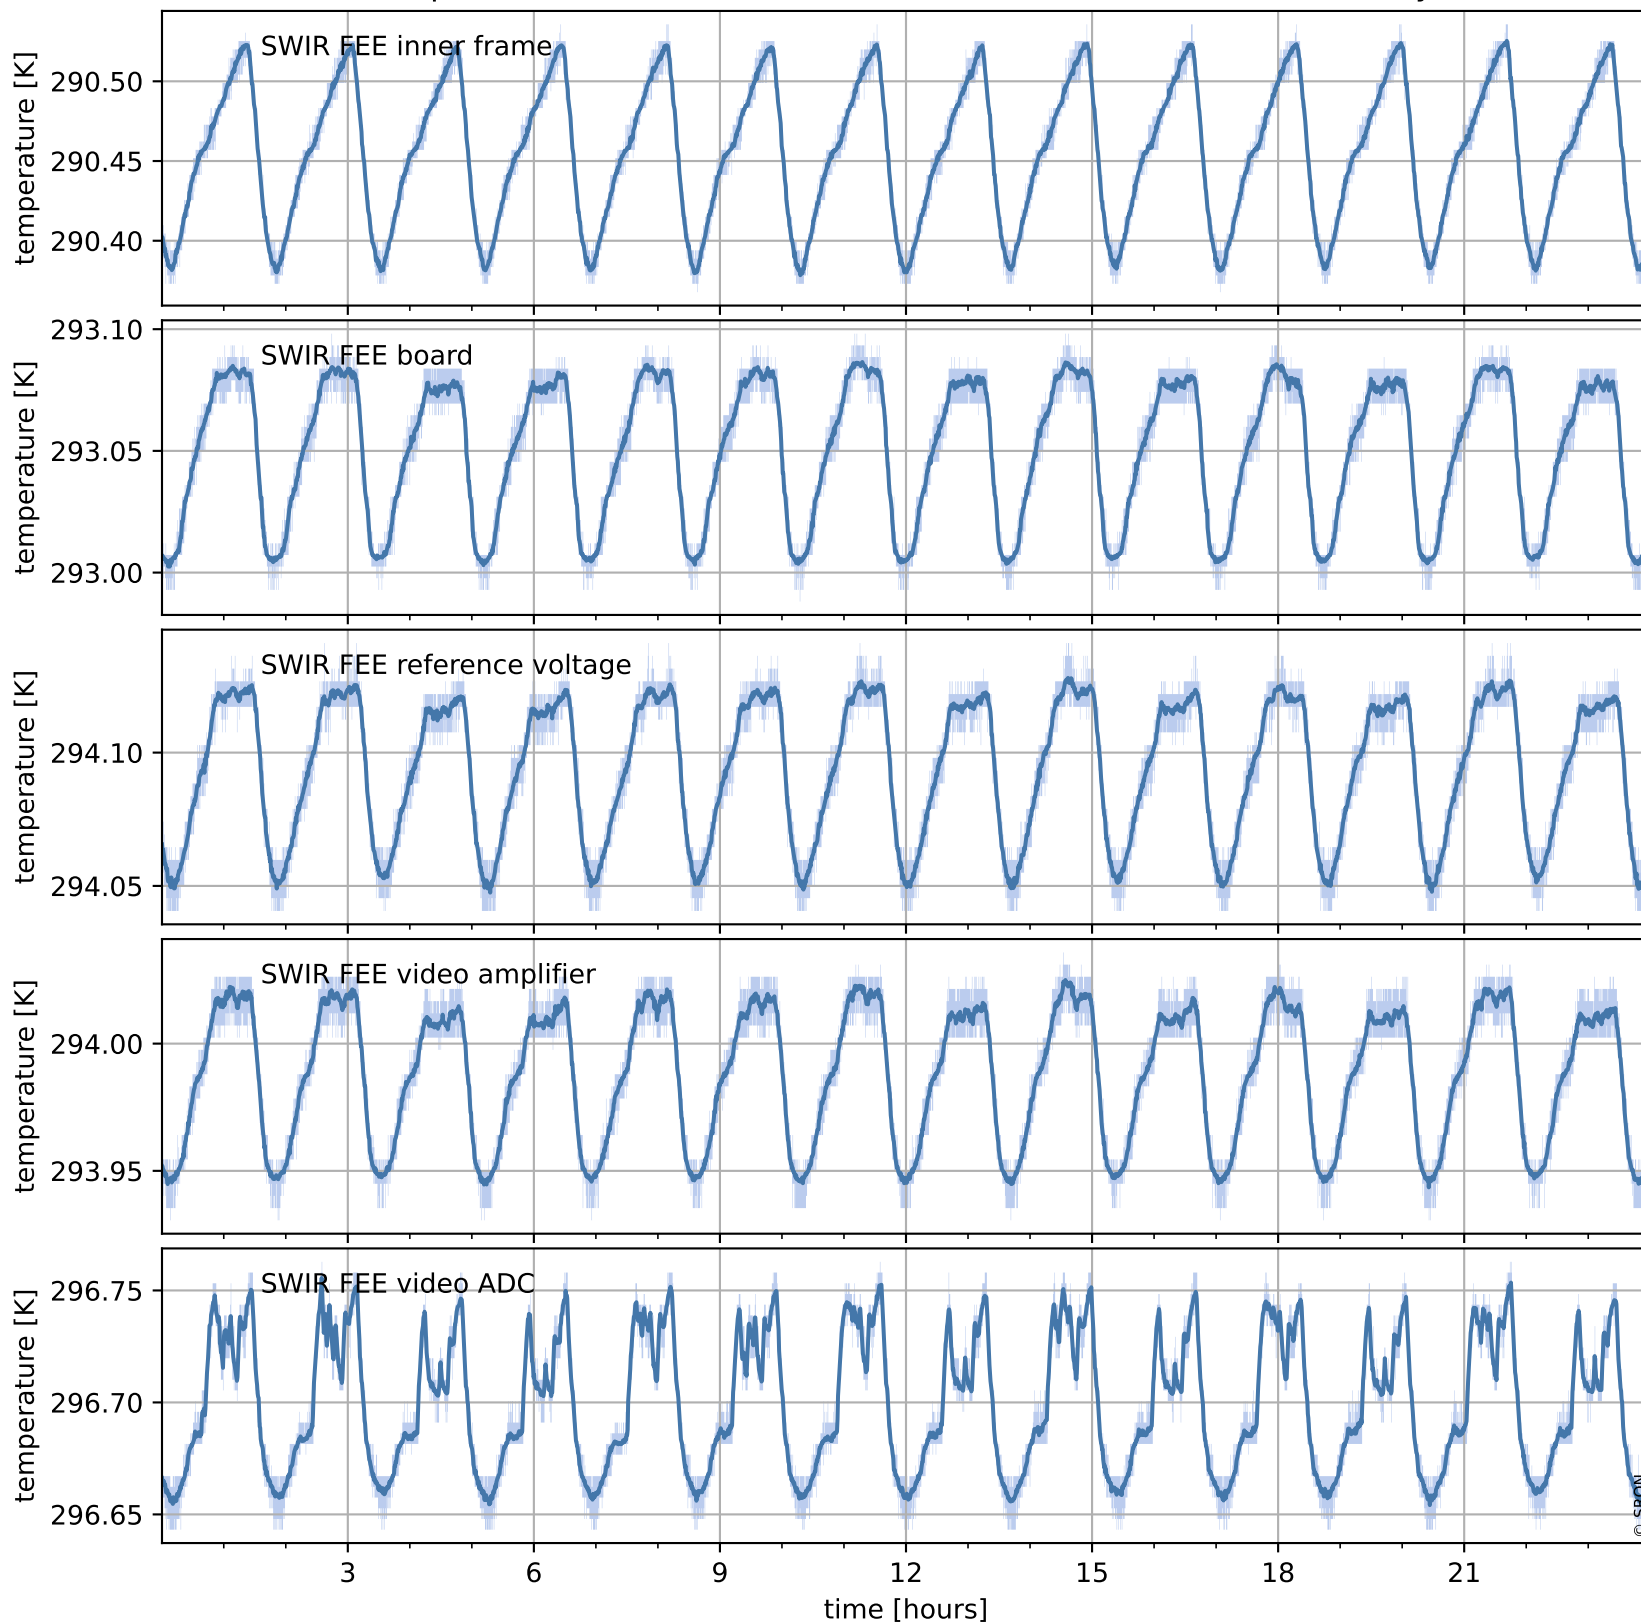

Tropomi SWIR housekeeping data

orbits : [5954, 5967]
coverage : 2018-12-07 / 2018-12-08
created : 2023-08-21T08:38:17

Temperature of sensors relevant for SWIR (one day)

Tropomi SWIR housekeeping data

orbits : [5483, 5967]
coverage : 2018-11-03 / 2018-12-08
created : 2023-08-21T08:38:17

Temperature of sensors relevant for SWIR (last month)

Tropomi SWIR housekeeping data

orbits : [5954, 5967]
coverage : 2018-12-07 / 2018-12-08
created : 2023-08-21T08:38:17

Current and duty cycle of 3 heaters relevant for SWIR (one day)

Tropomi SWIR housekeeping data

orbits : [5483, 5967]
coverage : 2018-11-03 / 2018-12-08
created : 2023-08-21T08:38:18

Current and duty cycle of 3 heaters relevant for SWIR (last month)

Tropomi SWIR housekeeping data

orbits : [5954, 5967]
coverage : 2018-12-07 / 2018-12-08
created : 2023-08-21T08:38:18

Temperature of sensors at the SWIR front-end electronics (one day)

Tropomi SWIR housekeeping data

orbits : [5483, 5967]
coverage : 2018-11-03 / 2018-12-08
created : 2023-08-21T08:38:19