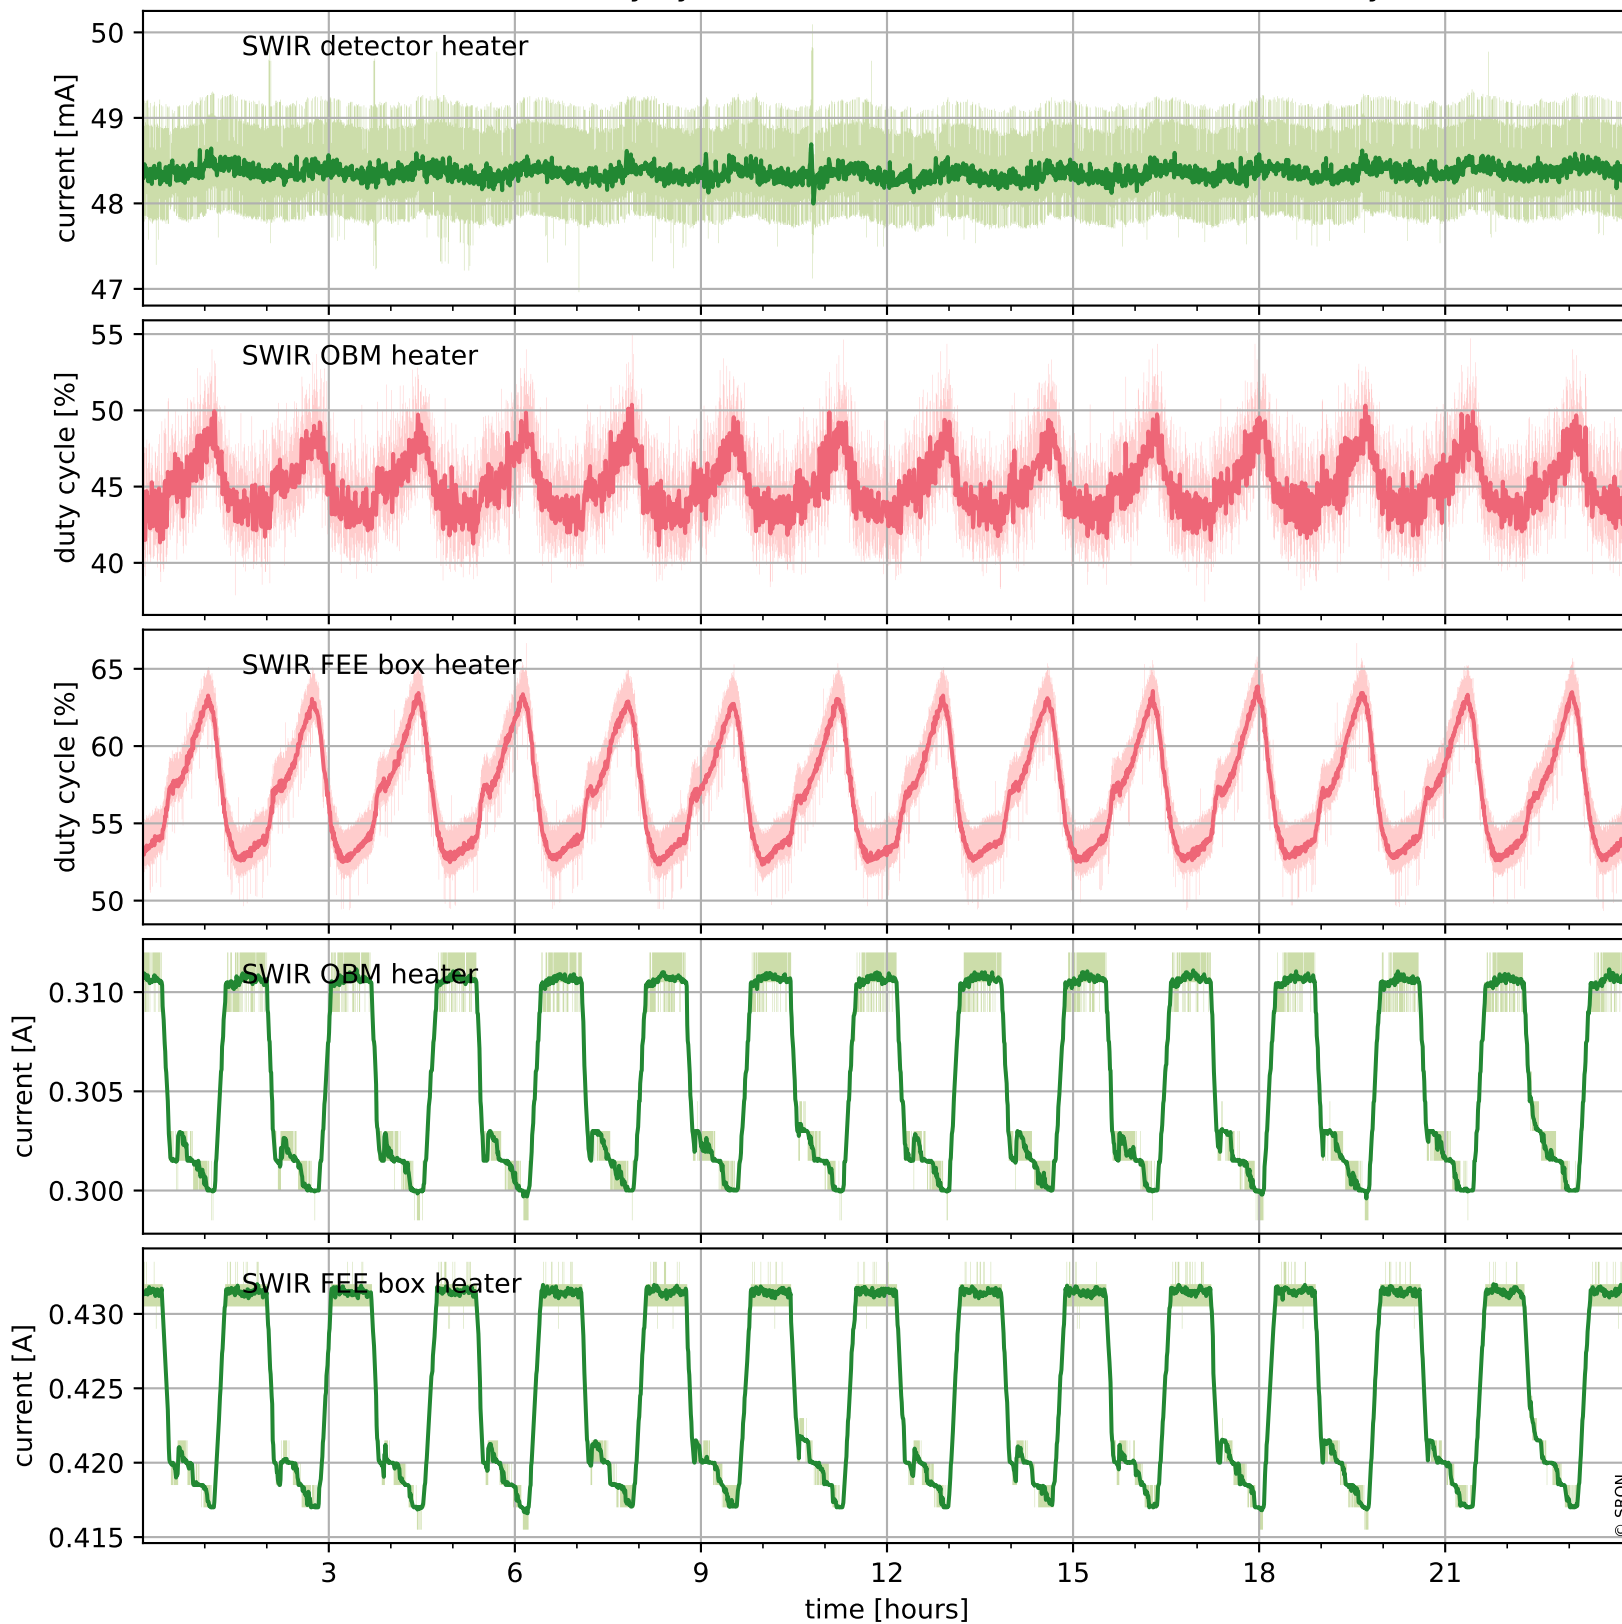

Tropomi SWIR housekeeping data

orbits : [5968, 5981]
coverage : 2018-12-08 / 2018-12-09
created : 2023-08-21T08:38:19

Temperature of sensors relevant for SWIR (one day)

Tropomi SWIR housekeeping data

orbits : [5497, 5981]
coverage : 2018-11-04 / 2018-12-09
created : 2023-08-21T08:38:20

Temperature of sensors relevant for SWIR (last month)

Tropomi SWIR housekeeping data

orbits : [5968, 5981]
coverage : 2018-12-08 / 2018-12-09
created : 2023-08-21T08:38:20

Current and duty cycle of 3 heaters relevant for SWIR (one day)

Tropomi SWIR housekeeping data

orbits : [5497, 5981]
coverage : 2018-11-04 / 2018-12-09
created : 2023-08-21T08:38:20

Current and duty cycle of 3 heaters relevant for SWIR (last month)

Tropomi SWIR housekeeping data