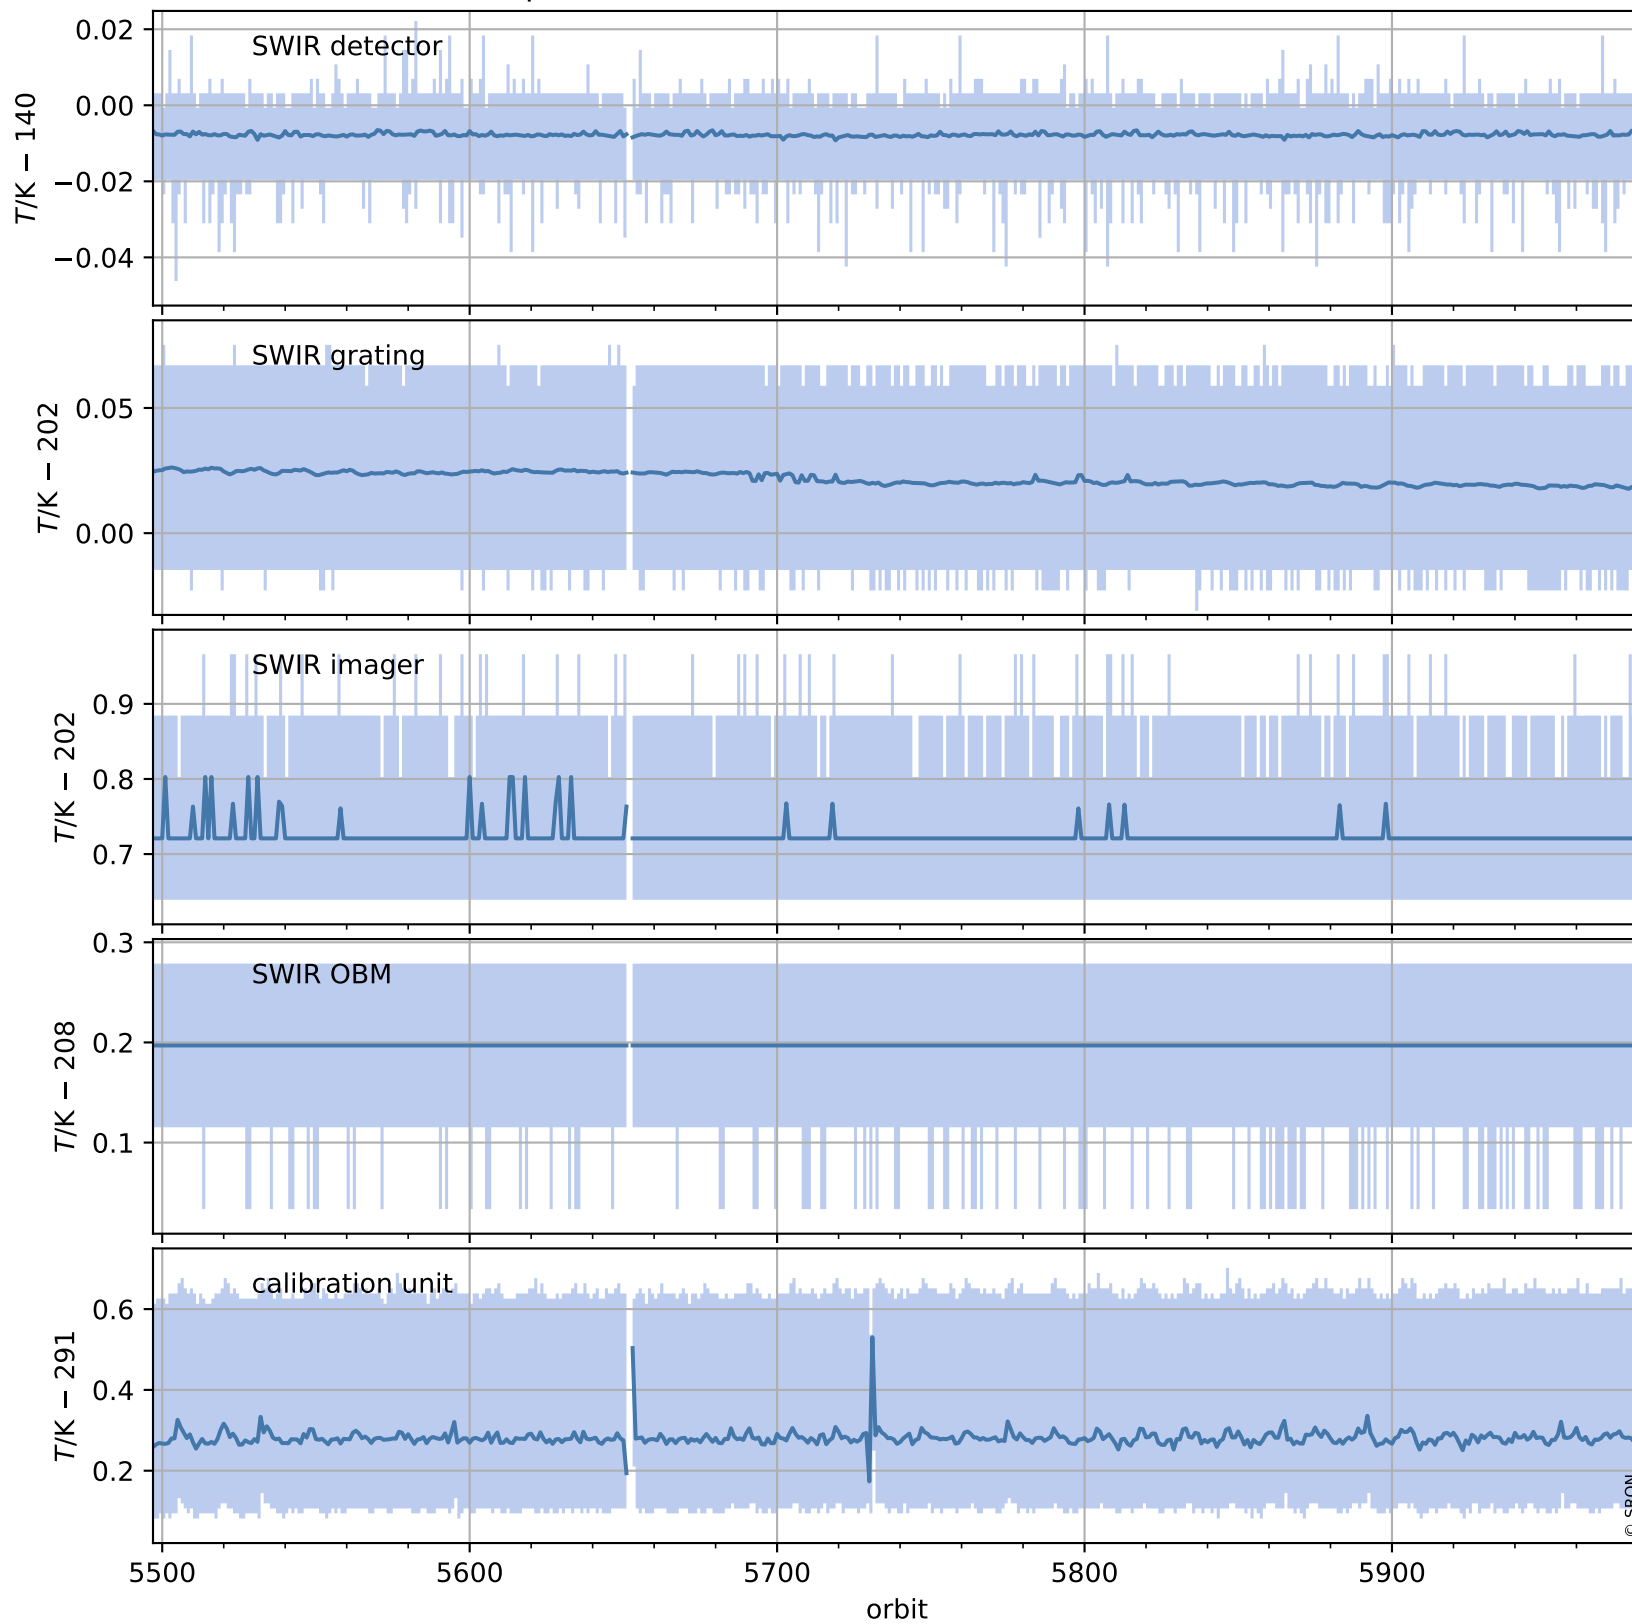

Tropomi SWIR housekeeping data

orbits : [5968, 5981]
coverage : 2018-12-08 / 2018-12-09
created : 2023-08-21T08:38:19

Temperature of sensors relevant for SWIR (one day)

Tropomi SWIR housekeeping data

orbits : [5497, 5981]
coverage : 2018-11-04 / 2018-12-09
created : 2023-08-21T08:38:20

Temperature of sensors relevant for SWIR (last month)

Tropomi SWIR housekeeping data

orbits : [5968, 5981]
coverage : 2018-12-08 / 2018-12-09
created : 2023-08-21T08:38:20

Current and duty cycle of 3 heaters relevant for SWIR (one day)

Tropomi SWIR housekeeping data

orbits : [5497, 5981]
coverage : 2018-11-04 / 2018-12-09
created : 2023-08-21T08:38:20

Current and duty cycle of 3 heaters relevant for SWIR (last month)

Tropomi SWIR housekeeping data

orbits : [5968, 5981]
coverage : 2018-12-08 / 2018-12-09
created : 2023-08-21T08:38:21

Temperature of sensors at the SWIR front-end electronics (one day)

Tropomi SWIR housekeeping data

orbits : [5497, 5981]
coverage : 2018-11-04 / 2018-12-09
created : 2023-08-21T08:38:21