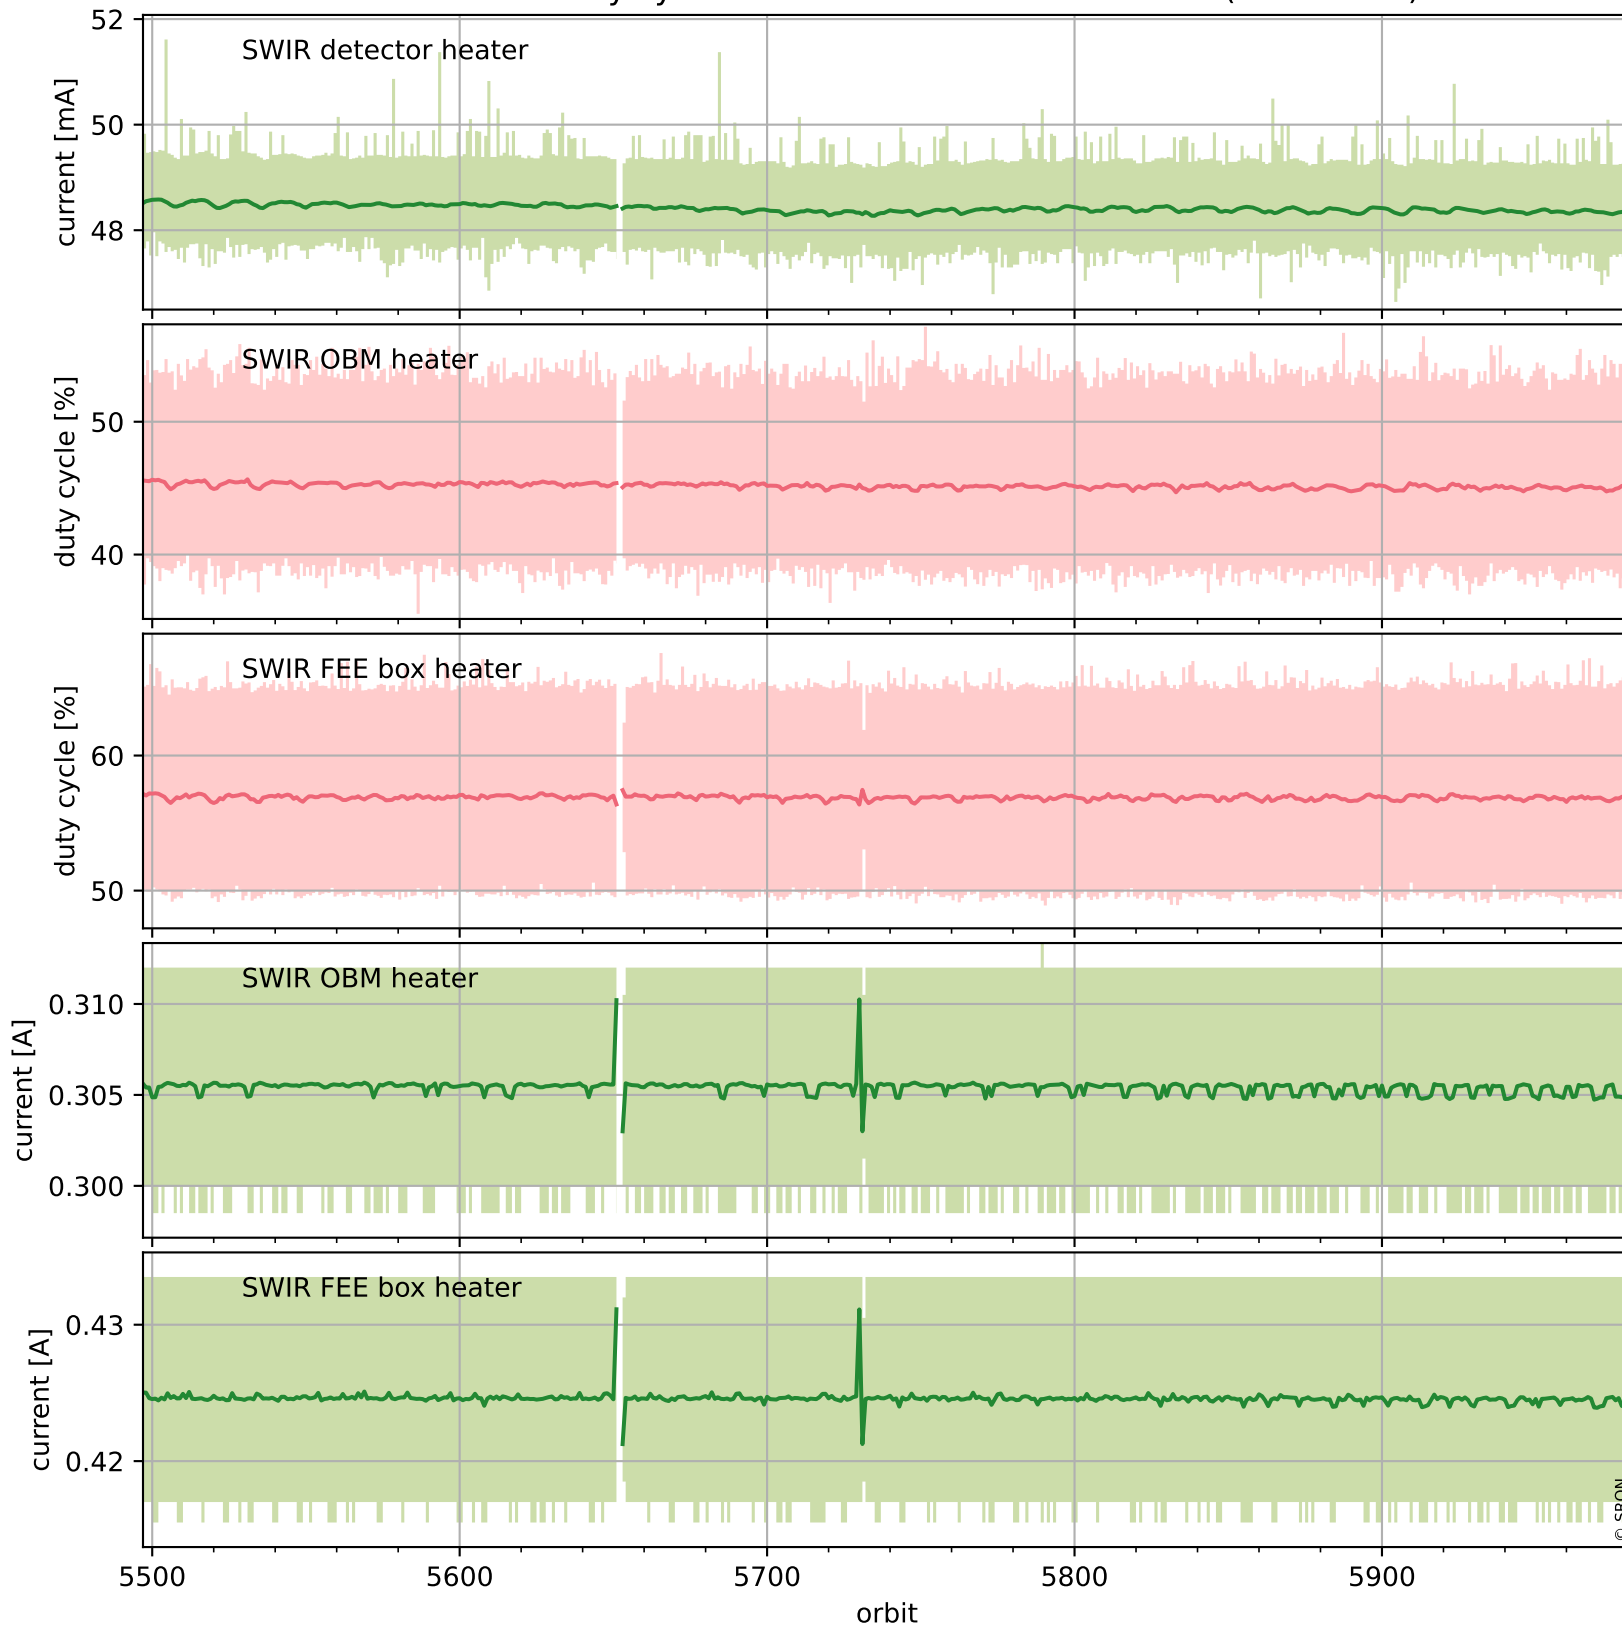

Tropomi SWIR housekeeping data

orbits : [5968, 5981]
coverage : 2018-12-08 / 2018-12-09
created : 2023-08-21T08:38:19

Temperature of sensors relevant for SWIR (one day)

Tropomi SWIR housekeeping data

orbits : [5497, 5981]
coverage : 2018-11-04 / 2018-12-09
created : 2023-08-21T08:38:20

Temperature of sensors relevant for SWIR (last month)

Tropomi SWIR housekeeping data

orbits : [5968, 5981]
coverage : 2018-12-08 / 2018-12-09
created : 2023-08-21T08:38:20

Current and duty cycle of 3 heaters relevant for SWIR (one day)

Tropomi SWIR housekeeping data

orbits : [5497, 5981]
coverage : 2018-11-04 / 2018-12-09
created : 2023-08-21T08:38:20

Current and duty cycle of 3 heaters relevant for SWIR (last month)

Tropomi SWIR housekeeping data

orbits : [5968, 5981]
coverage : 2018-12-08 / 2018-12-09
created : 2023-08-21T08:38:21

Temperature of sensors at the SWIR front-end electronics (one day)

Tropomi SWIR housekeeping data

orbits : [5497, 5981]
coverage : 2018-11-04 / 2018-12-09
created : 2023-08-21T08:38:21