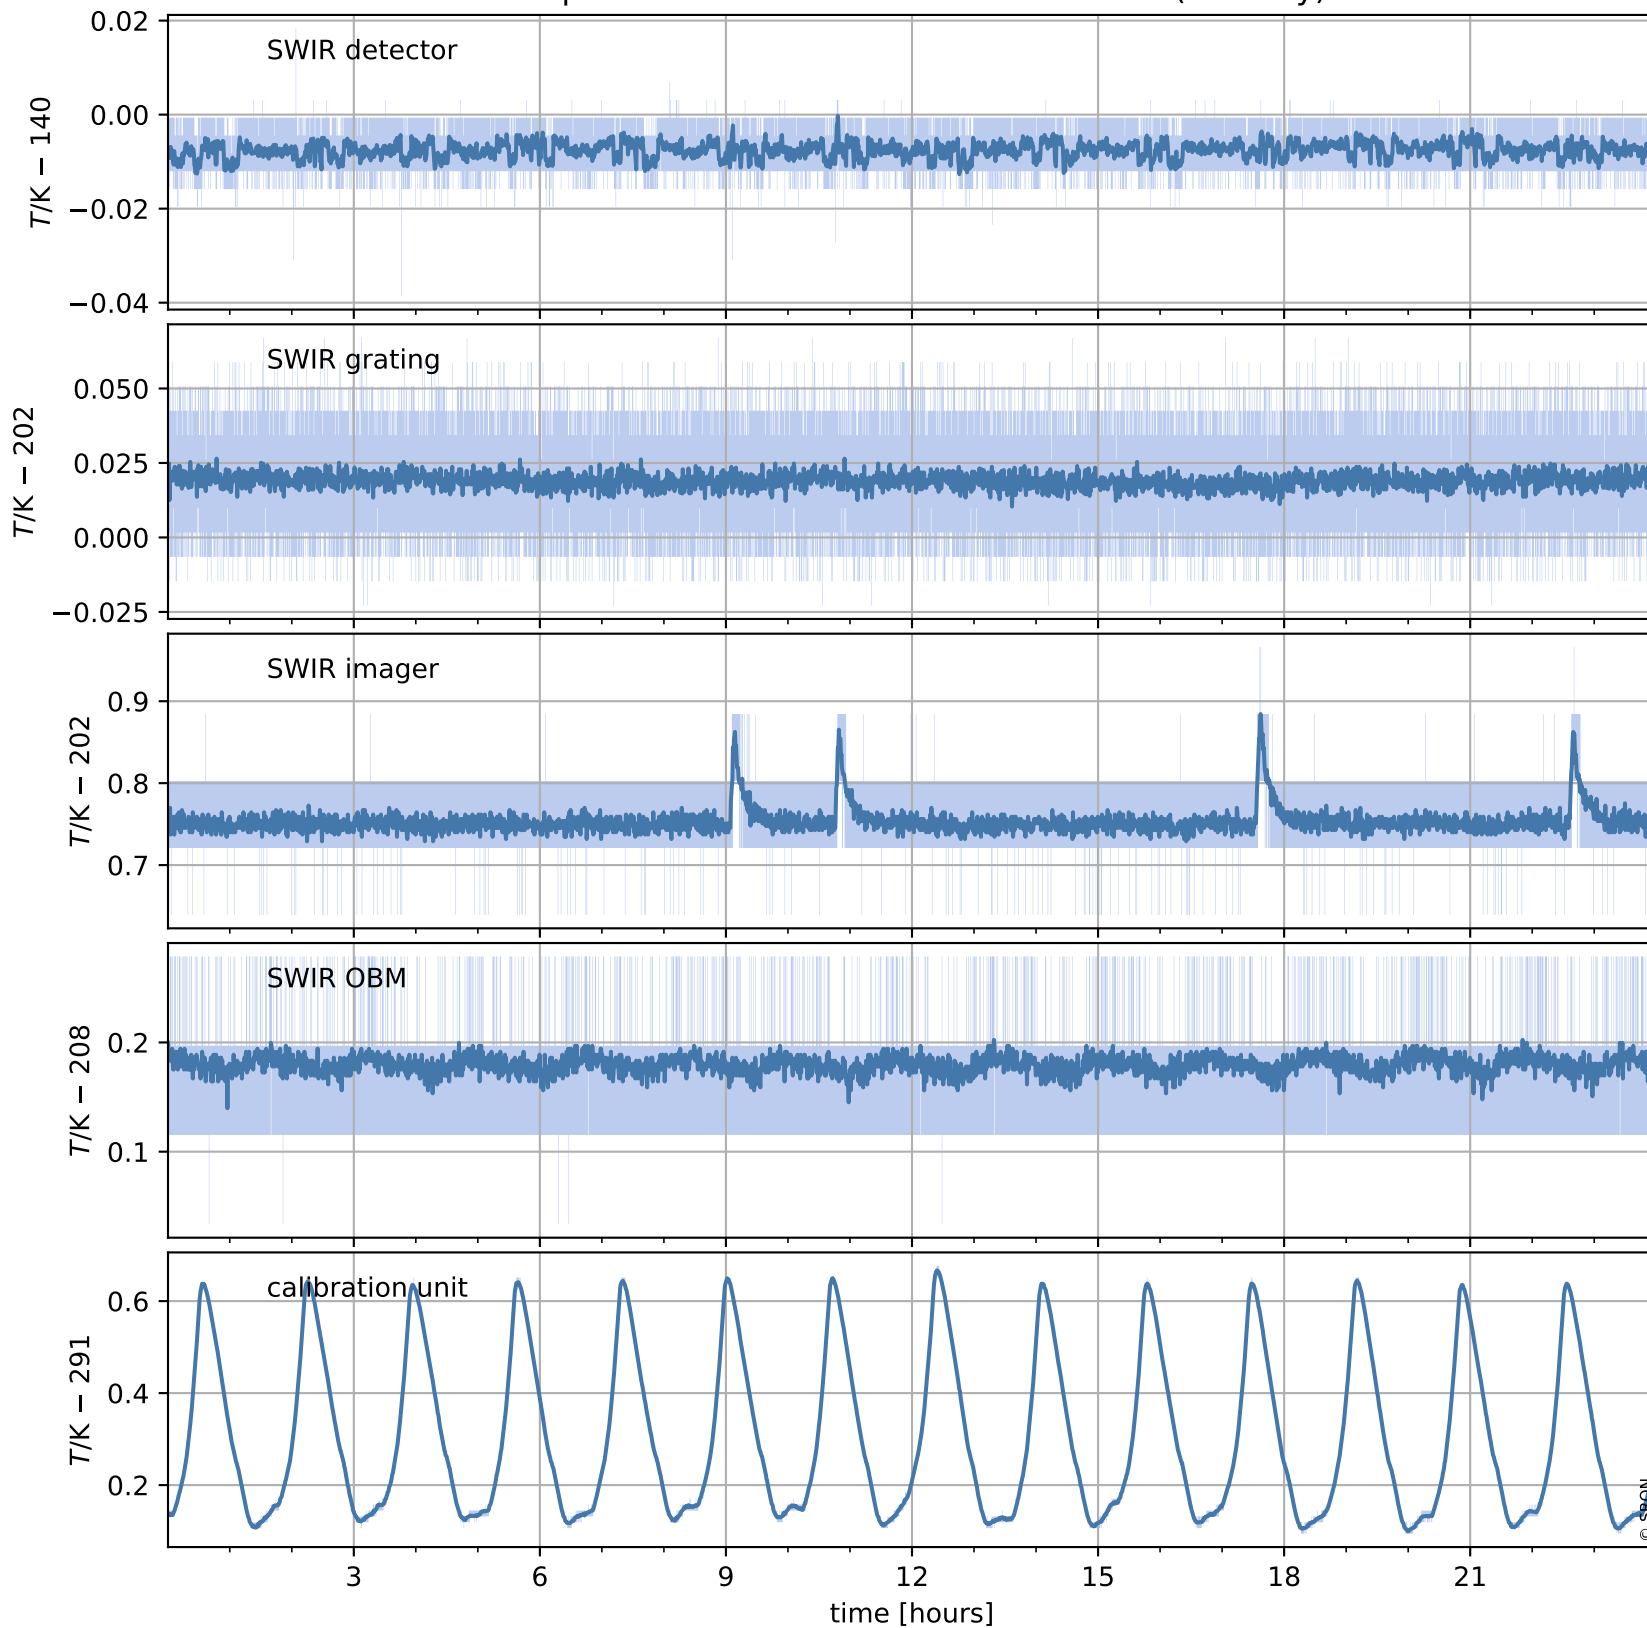

Tropomi SWIR housekeeping data

orbits : [5968, 5981]
coverage : 2018-12-08 / 2018-12-09
created : 2023-08-21T08:38:19

Temperature of sensors relevant for SWIR (one day)

Tropomi SWIR housekeeping data

orbits : [5497, 5981]
coverage : 2018-11-04 / 2018-12-09
created : 2023-08-21T08:38:20

Temperature of sensors relevant for SWIR (last month)

Tropomi SWIR housekeeping data

orbits : [5968, 5981]
coverage : 2018-12-08 / 2018-12-09
created : 2023-08-21T08:38:20

Current and duty cycle of 3 heaters relevant for SWIR (one day)