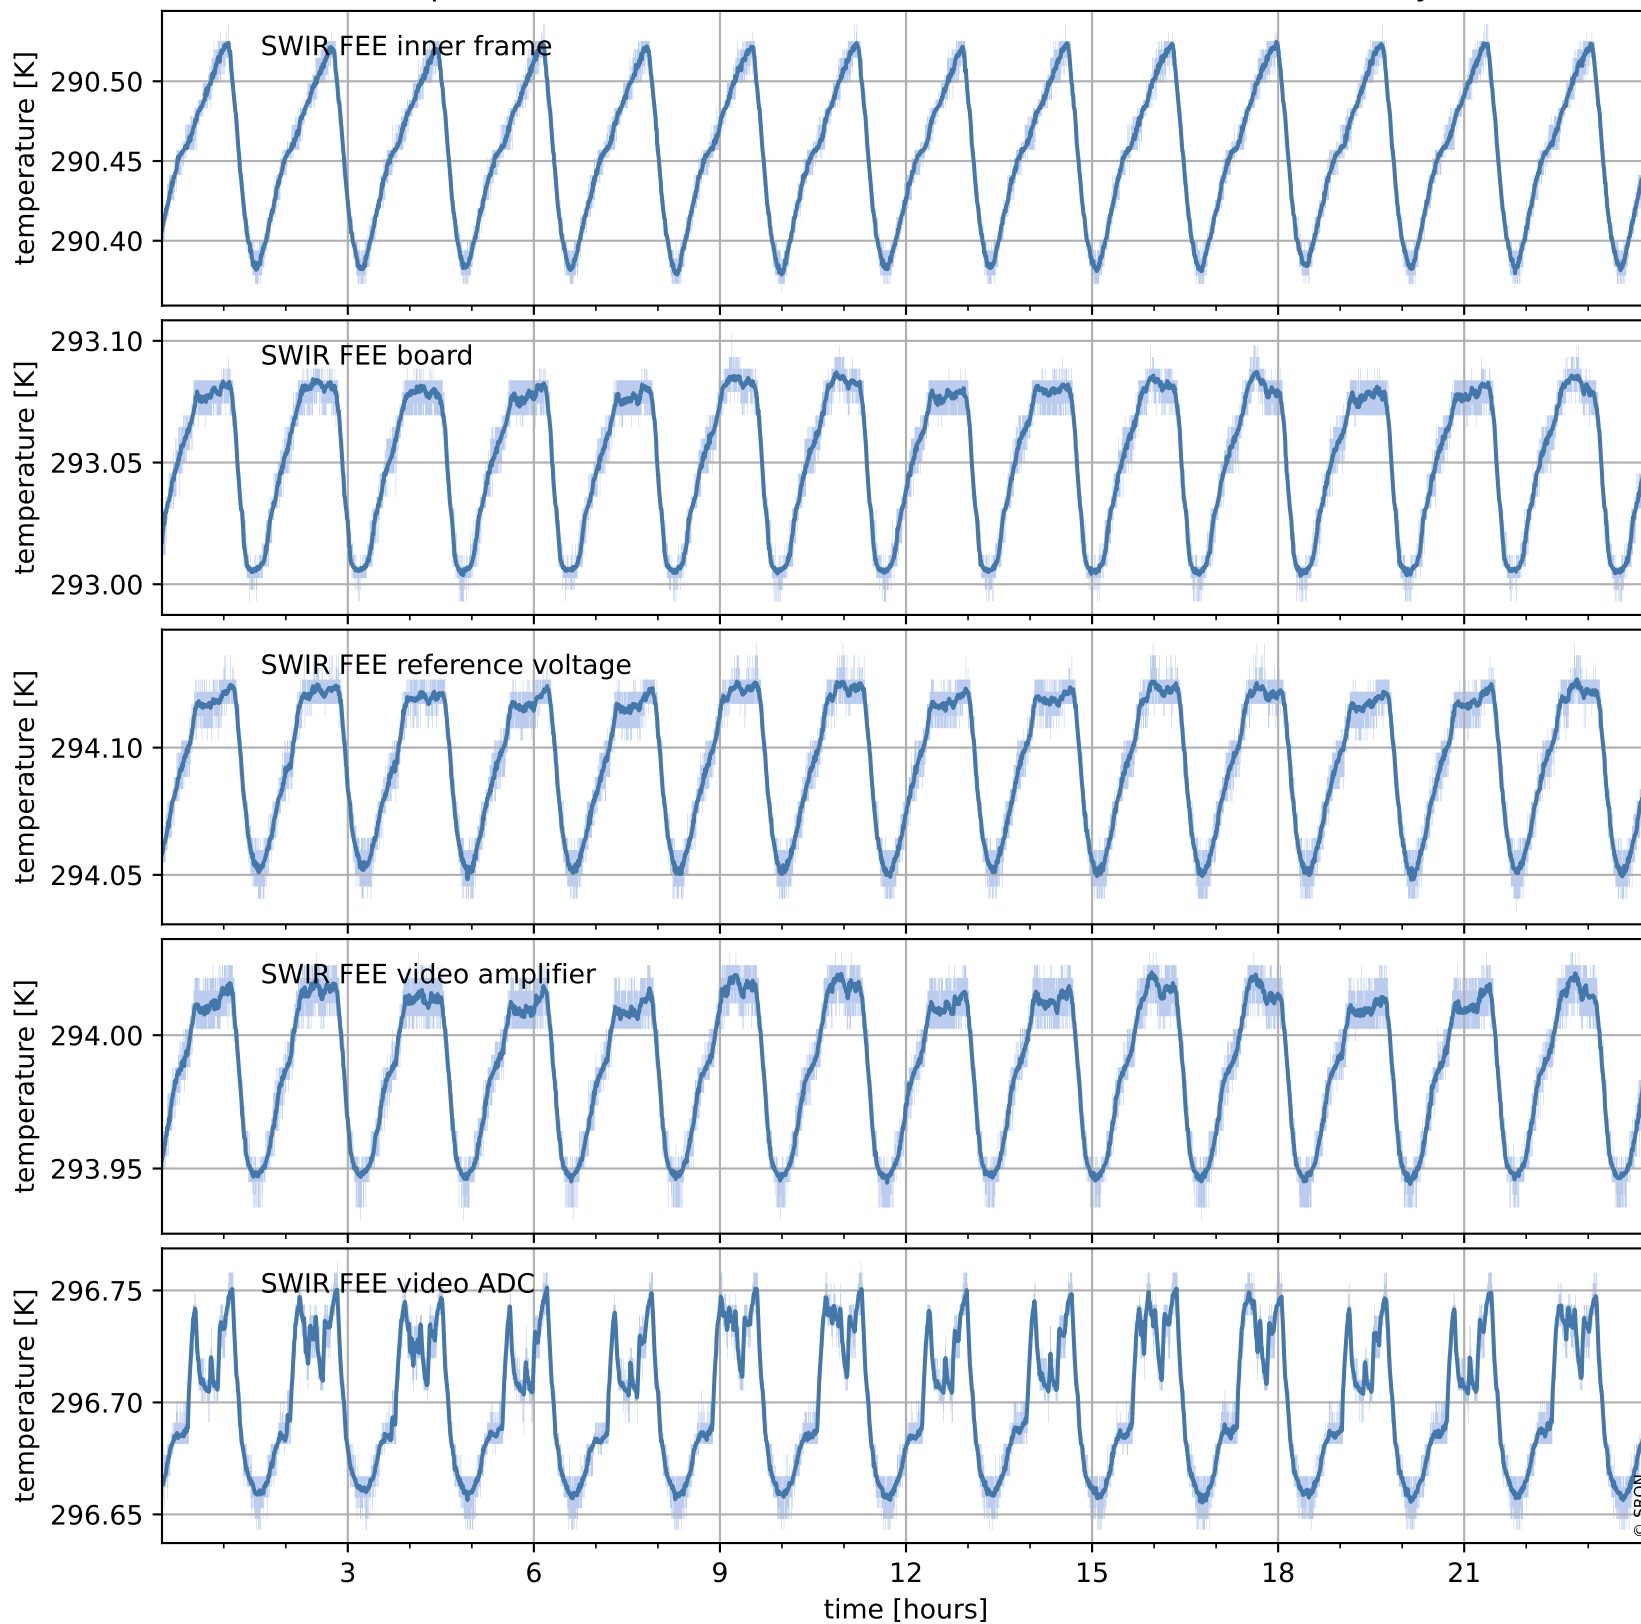

Tropomi SWIR housekeeping data

orbits : [5968, 5981]
coverage : 2018-12-08 / 2018-12-09
created : 2023-08-21T08:38:19

Temperature of sensors relevant for SWIR (one day)

Tropomi SWIR housekeeping data

orbits : [5497, 5981]
coverage : 2018-11-04 / 2018-12-09
created : 2023-08-21T08:38:20

Temperature of sensors relevant for SWIR (last month)

Tropomi SWIR housekeeping data

orbits : [5968, 5981]
coverage : 2018-12-08 / 2018-12-09
created : 2023-08-21T08:38:20

Current and duty cycle of 3 heaters relevant for SWIR (one day)

Tropomi SWIR housekeeping data

orbits : [5497, 5981]
coverage : 2018-11-04 / 2018-12-09
created : 2023-08-21T08:38:20

Current and duty cycle of 3 heaters relevant for SWIR (last month)

Tropomi SWIR housekeeping data

orbits : [5968, 5981]
coverage : 2018-12-08 / 2018-12-09
created : 2023-08-21T08:38:21

Temperature of sensors at the SWIR front-end electronics (one day)

Tropomi SWIR housekeeping data

orbits : [5497, 5981]
coverage : 2018-11-04 / 2018-12-09
created : 2023-08-21T08:38:21