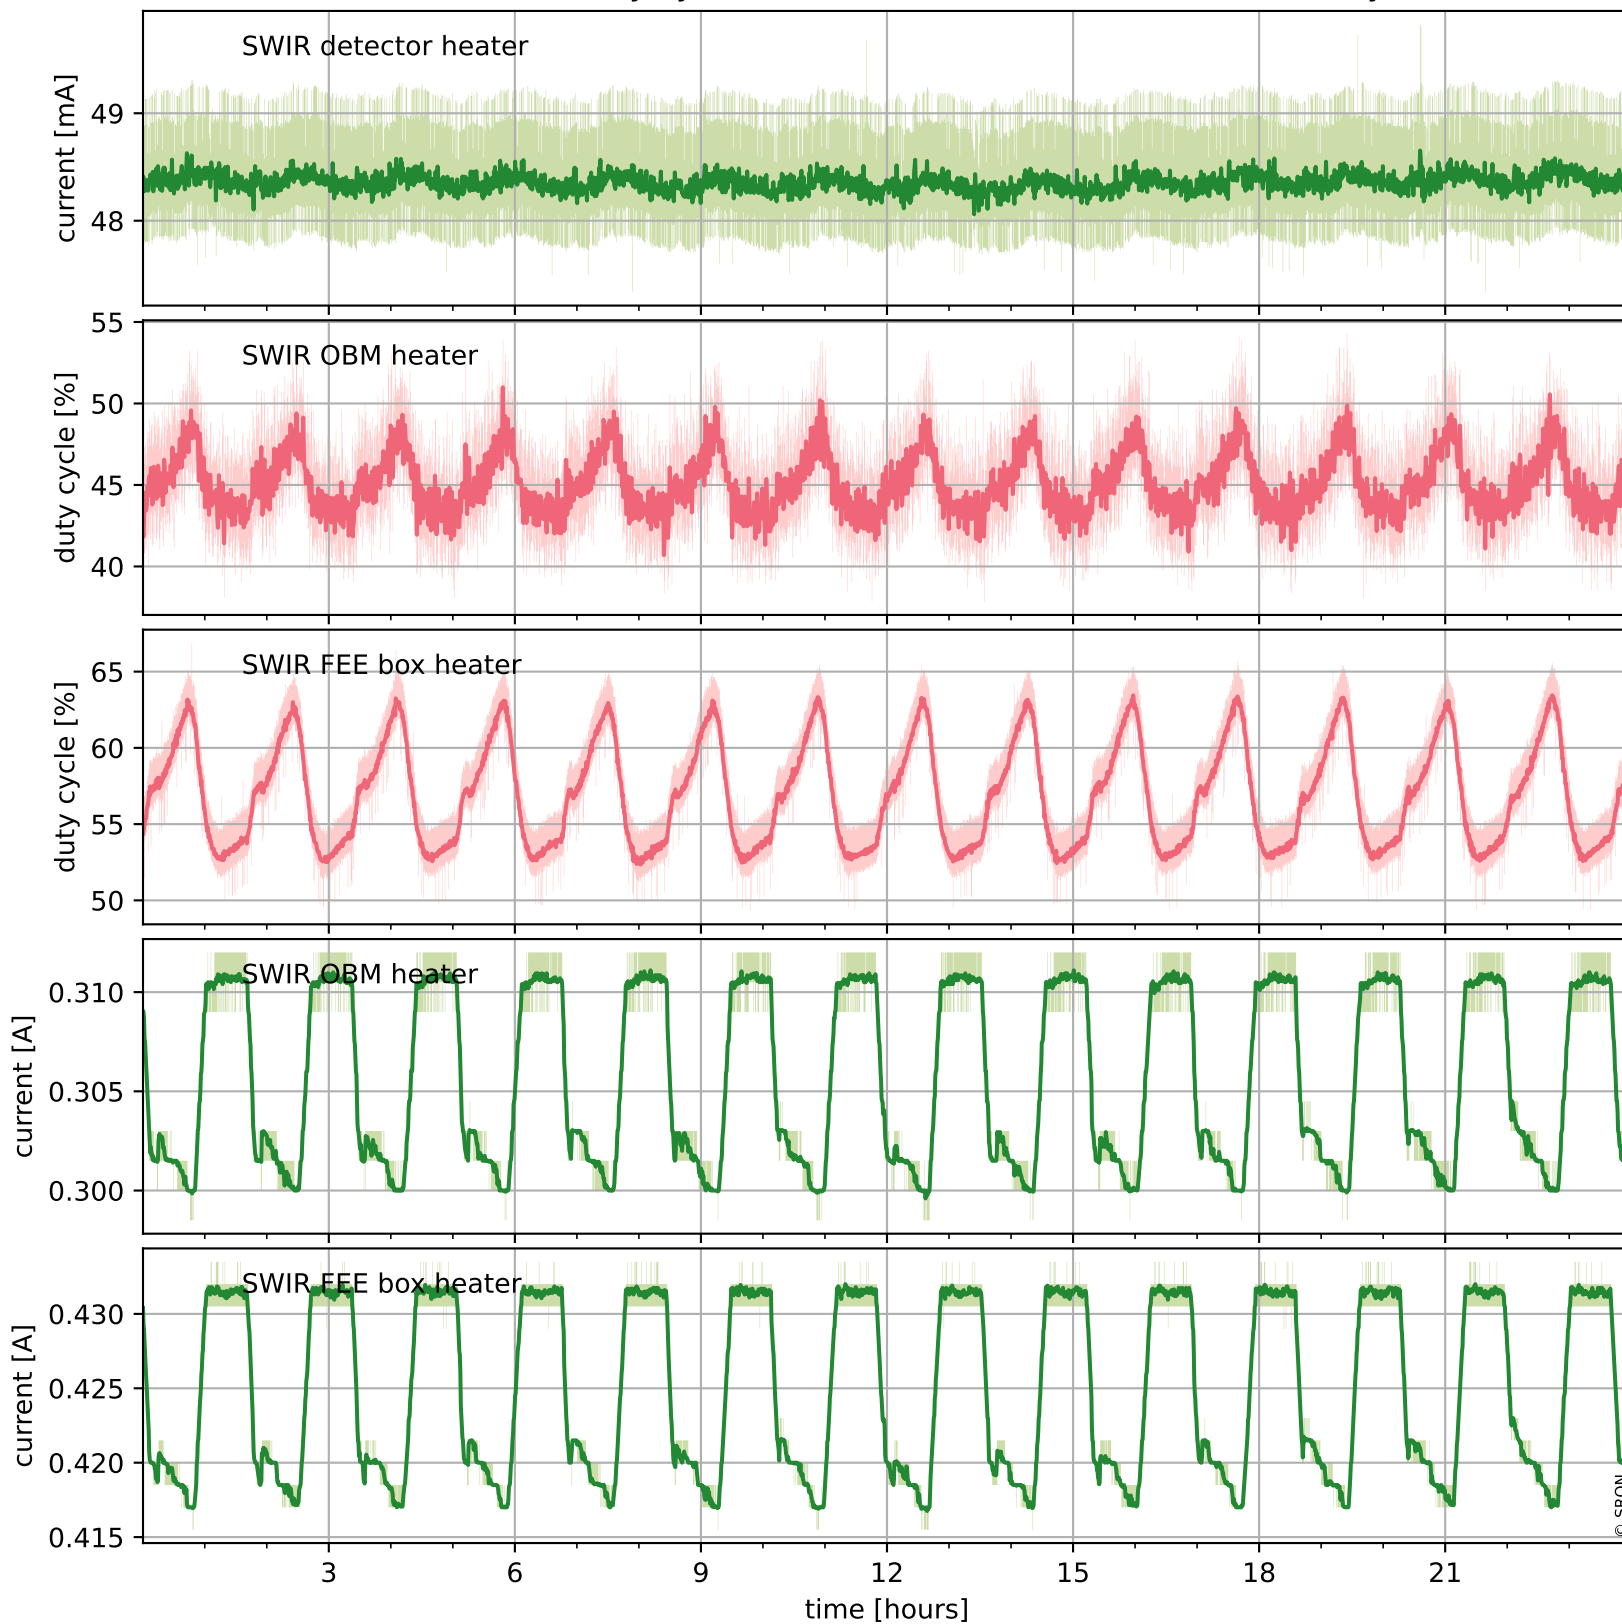

Tropomi SWIR housekeeping data

orbits : [5982, 5995]
coverage : 2018-12-09 / 2018-12-10
created : 2023-08-21T08:38:21

Temperature of sensors relevant for SWIR (one day)

Tropomi SWIR housekeeping data

orbits : [5511, 5995]
coverage : 2018-11-05 / 2018-12-10
created : 2023-08-21T08:38:22

Temperature of sensors relevant for SWIR (last month)

Tropomi SWIR housekeeping data

orbits : [5982, 5995]
coverage : 2018-12-09 / 2018-12-10
created : 2023-08-21T08:38:22

Current and duty cycle of 3 heaters relevant for SWIR (one day)

Tropomi SWIR housekeeping data

orbits : [5511, 5995]
coverage : 2018-11-05 / 2018-12-10
created : 2023-08-21T08:38:23

Current and duty cycle of 3 heaters relevant for SWIR (last month)

Tropomi SWIR housekeeping data