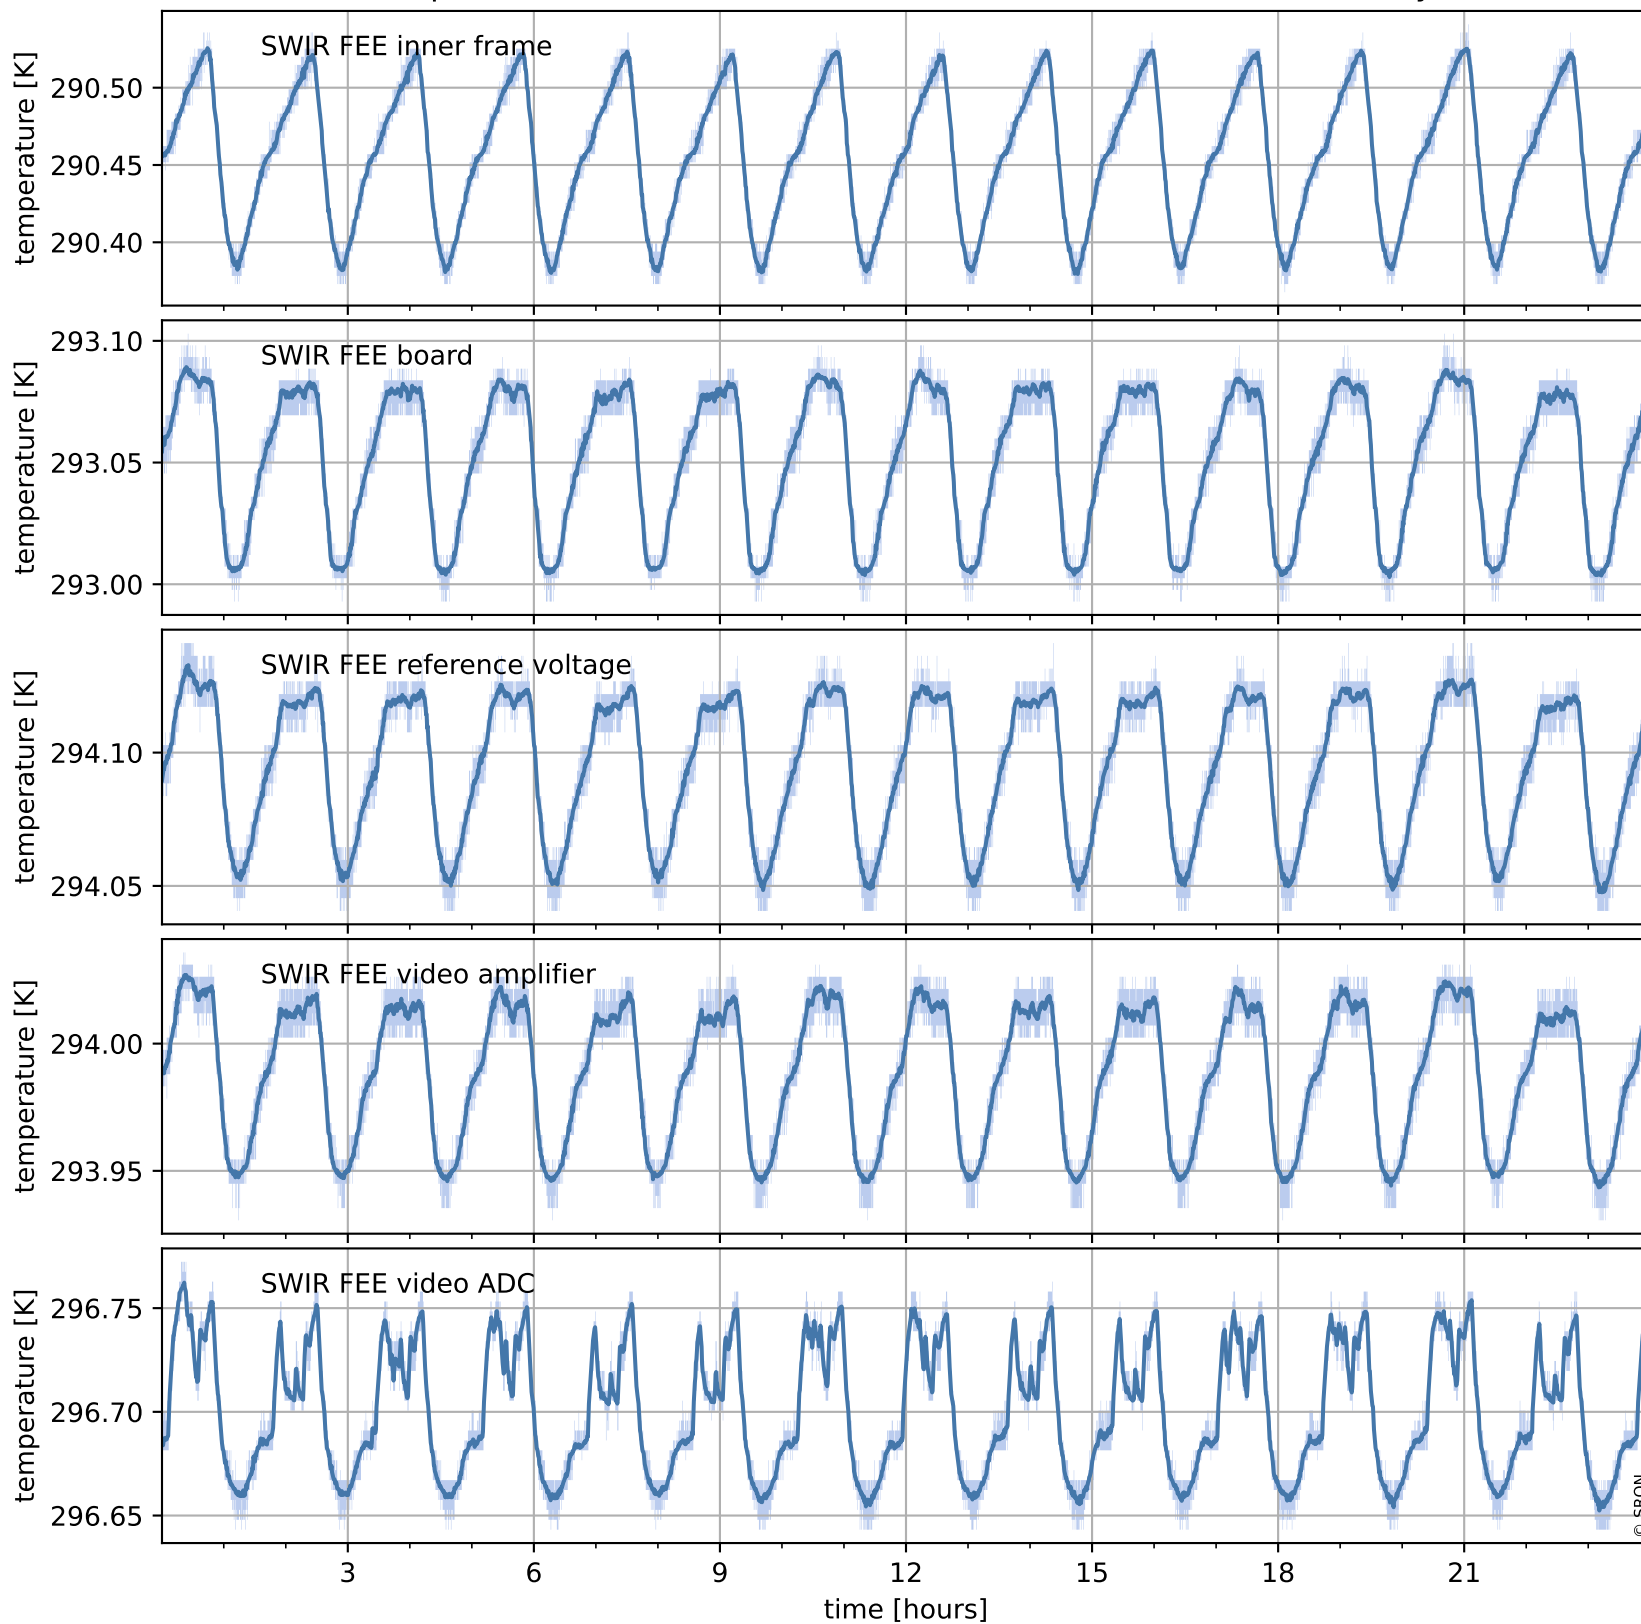

Tropomi SWIR housekeeping data

orbits : [5982, 5995]
coverage : 2018-12-09 / 2018-12-10
created : 2023-08-21T08:38:21

Temperature of sensors relevant for SWIR (one day)

Tropomi SWIR housekeeping data

orbits : [5511, 5995]
coverage : 2018-11-05 / 2018-12-10
created : 2023-08-21T08:38:22

Temperature of sensors relevant for SWIR (last month)

Tropomi SWIR housekeeping data

orbits : [5982, 5995]
coverage : 2018-12-09 / 2018-12-10
created : 2023-08-21T08:38:22

Current and duty cycle of 3 heaters relevant for SWIR (one day)

Tropomi SWIR housekeeping data

orbits : [5511, 5995]
coverage : 2018-11-05 / 2018-12-10
created : 2023-08-21T08:38:23

Current and duty cycle of 3 heaters relevant for SWIR (last month)

Tropomi SWIR housekeeping data

orbits : [5982, 5995]
coverage : 2018-12-09 / 2018-12-10
created : 2023-08-21T08:38:23

Temperature of sensors at the SWIR front-end electronics (one day)

Tropomi SWIR housekeeping data

orbits : [5511, 5995]
coverage : 2018-11-05 / 2018-12-10
created : 2023-08-21T08:38:23