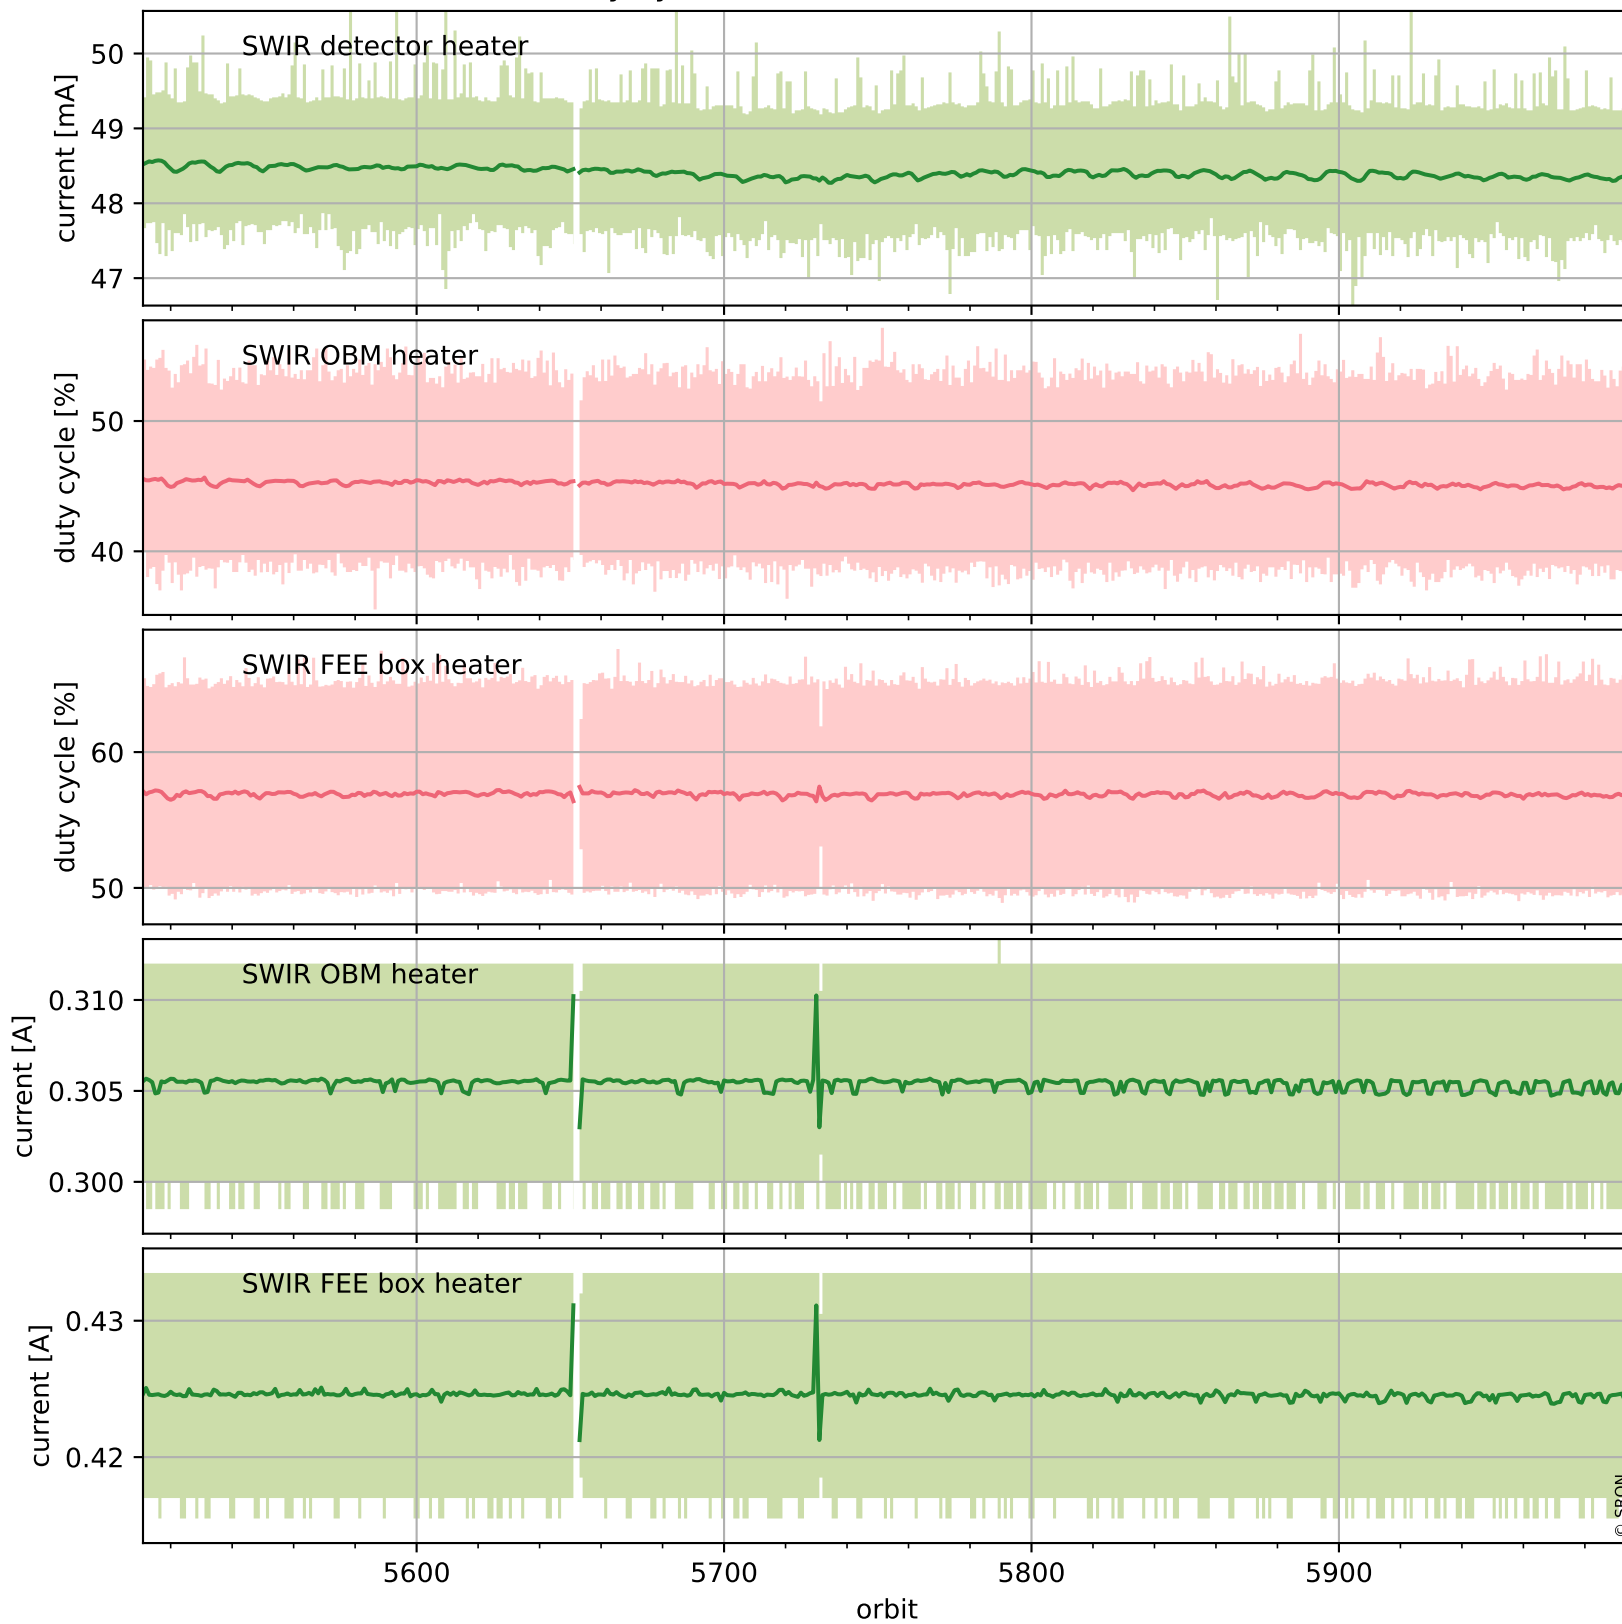

Tropomi SWIR housekeeping data

orbits : [5982, 5995]
coverage : 2018-12-09 / 2018-12-10
created : 2023-08-21T08:38:21

Temperature of sensors relevant for SWIR (one day)

Tropomi SWIR housekeeping data

orbits : [5511, 5995]
coverage : 2018-11-05 / 2018-12-10
created : 2023-08-21T08:38:22

Temperature of sensors relevant for SWIR (last month)

Tropomi SWIR housekeeping data

orbits : [5982, 5995]
coverage : 2018-12-09 / 2018-12-10
created : 2023-08-21T08:38:22

Current and duty cycle of 3 heaters relevant for SWIR (one day)

Tropomi SWIR housekeeping data

orbits : [5511, 5995]
coverage : 2018-11-05 / 2018-12-10
created : 2023-08-21T08:38:23

Current and duty cycle of 3 heaters relevant for SWIR (last month)

Tropomi SWIR housekeeping data

orbits : [5982, 5995]
coverage : 2018-12-09 / 2018-12-10
created : 2023-08-21T08:38:23

Temperature of sensors at the SWIR front-end electronics (one day)

Tropomi SWIR housekeeping data

orbits : [5511, 5995]
coverage : 2018-11-05 / 2018-12-10
created : 2023-08-21T08:38:23