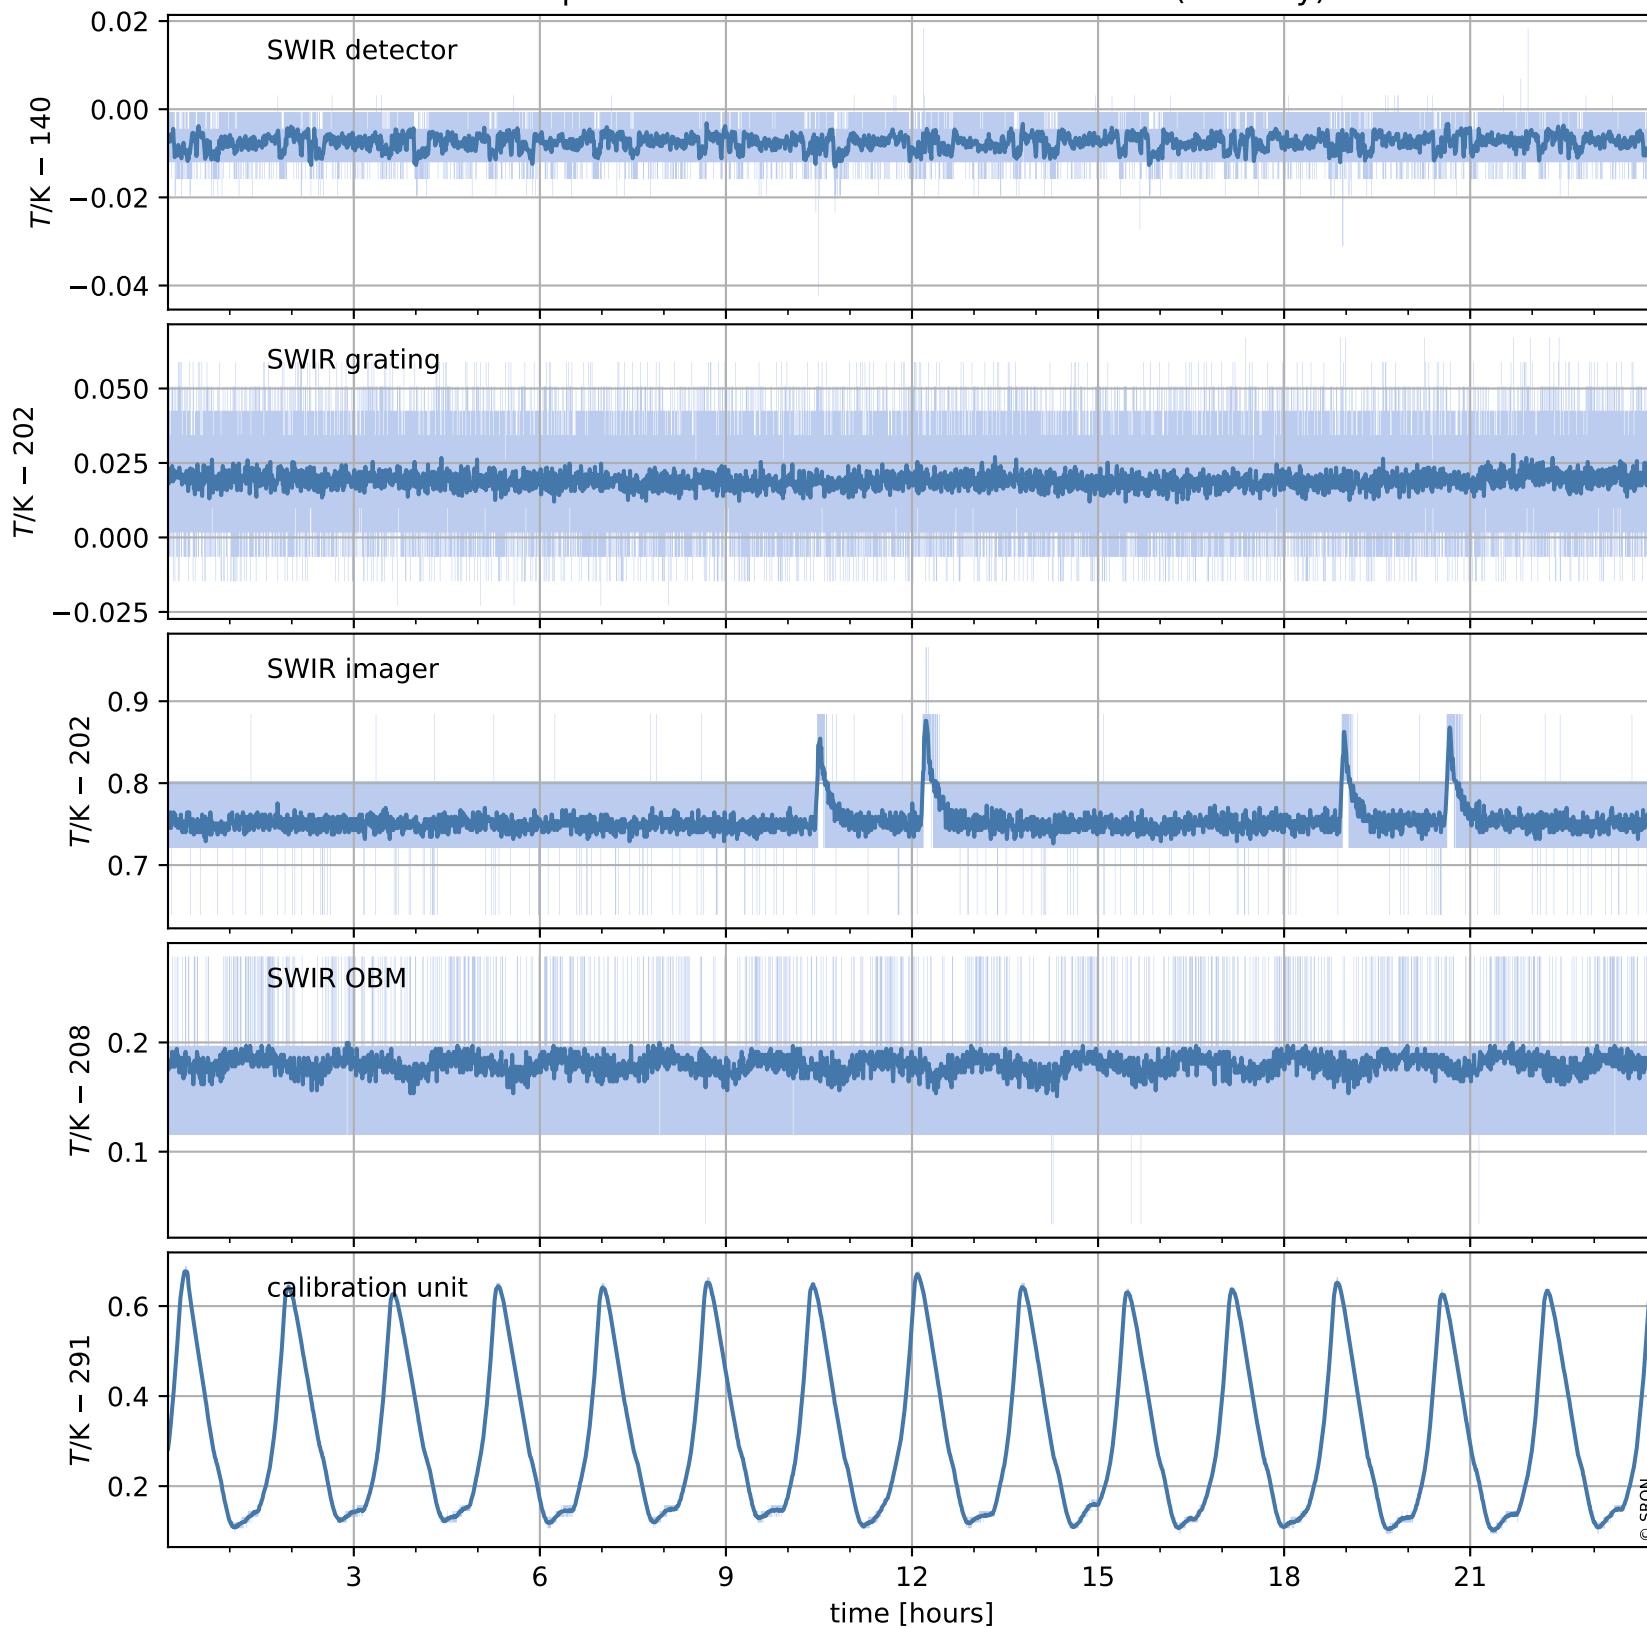

Tropomi SWIR housekeeping data

orbits : [5982, 5995]
coverage : 2018-12-09 / 2018-12-10
created : 2023-08-21T08:38:21

Temperature of sensors relevant for SWIR (one day)

Tropomi SWIR housekeeping data

orbits : [5511, 5995]
coverage : 2018-11-05 / 2018-12-10
created : 2023-08-21T08:38:22

Temperature of sensors relevant for SWIR (last month)

Tropomi SWIR housekeeping data

orbits : [5982, 5995]
coverage : 2018-12-09 / 2018-12-10
created : 2023-08-21T08:38:22

Current and duty cycle of 3 heaters relevant for SWIR (one day)