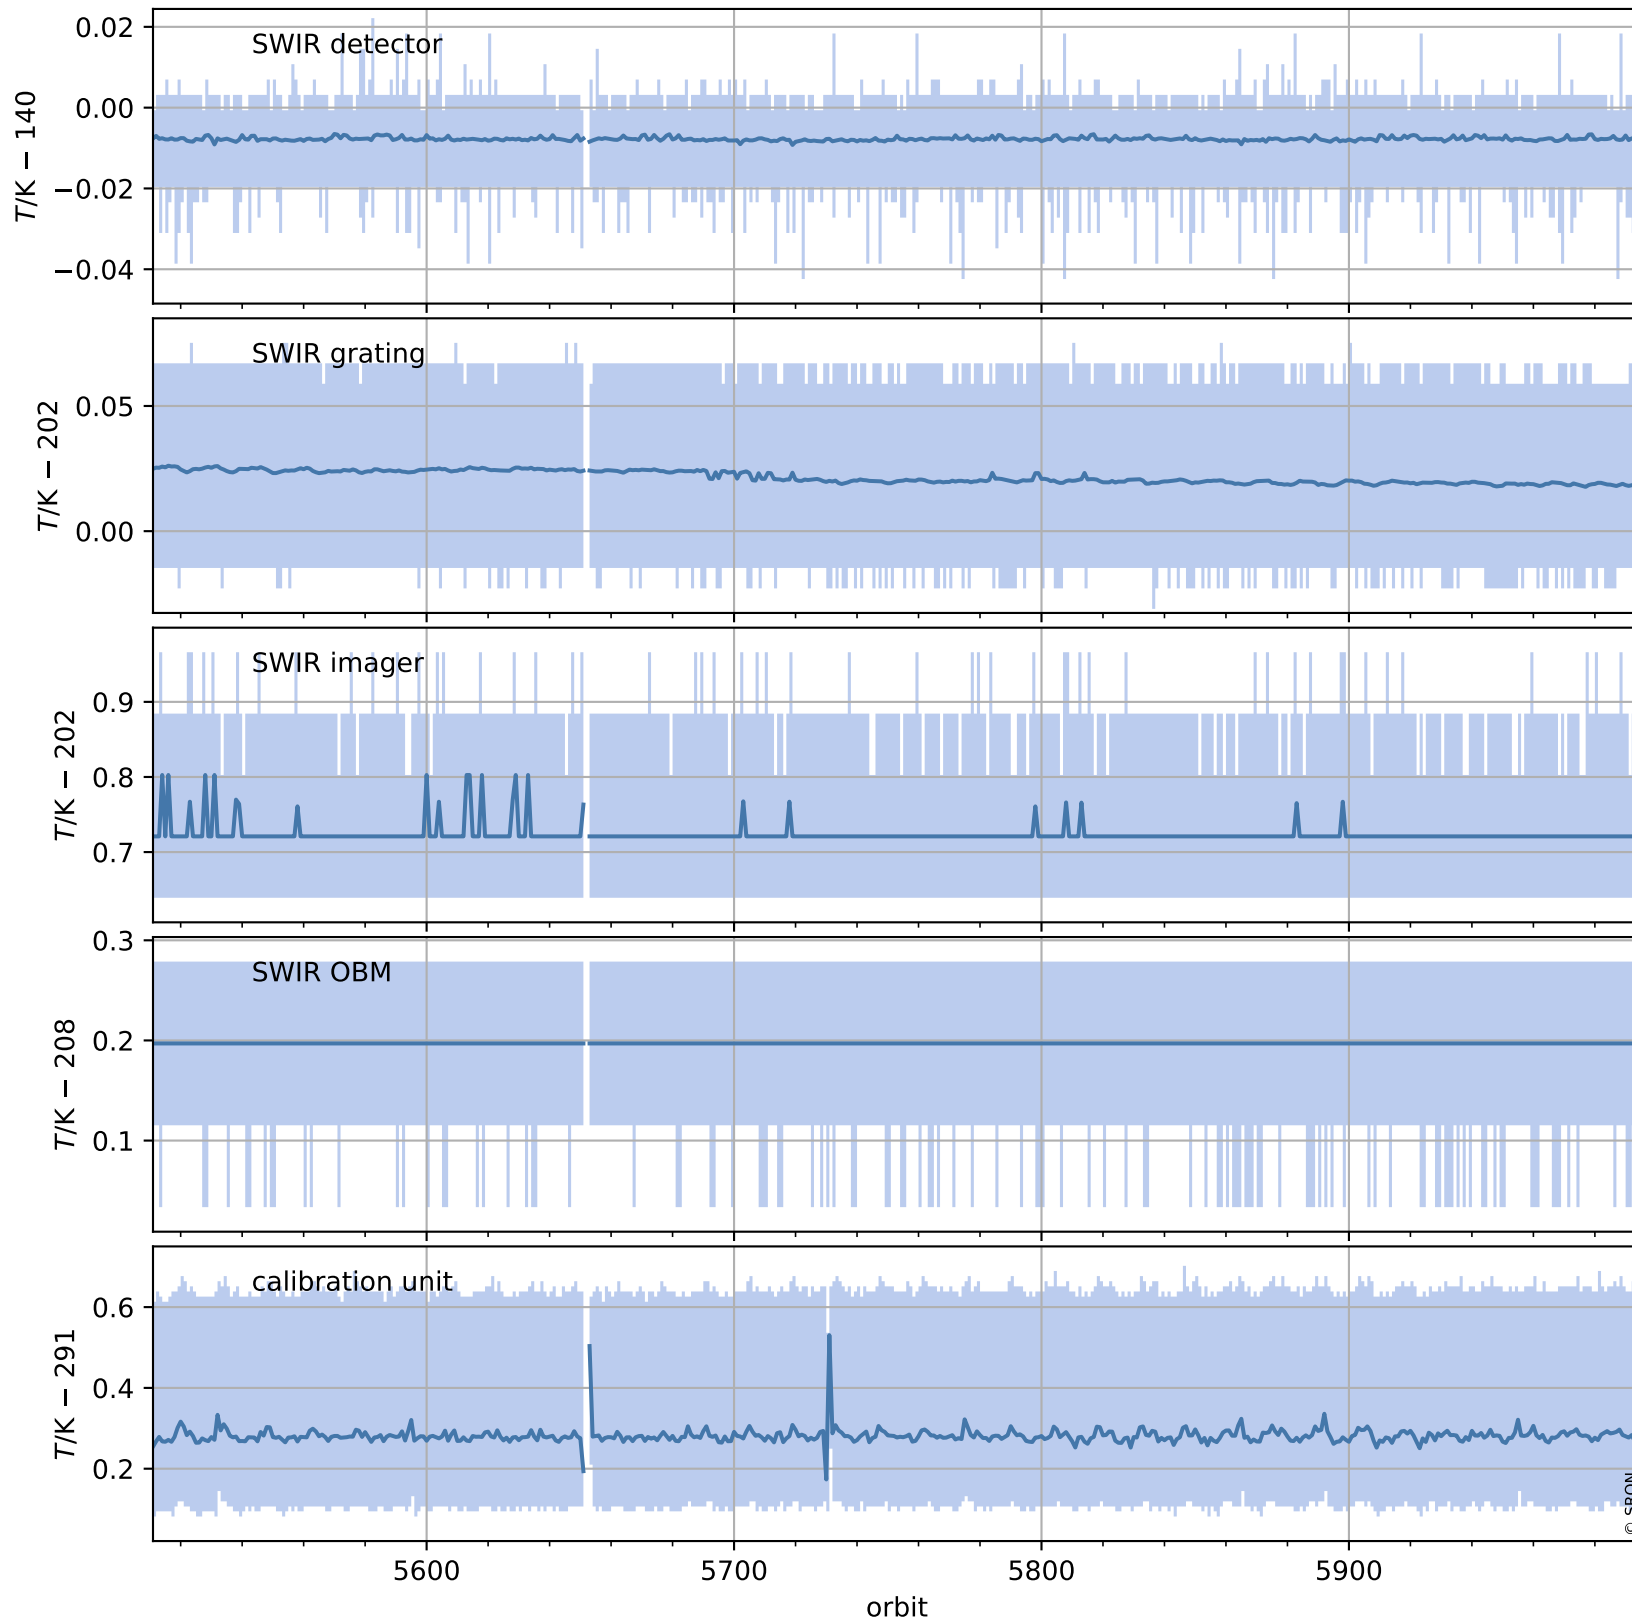

Tropomi SWIR housekeeping data

orbits : [5982, 5995]
coverage : 2018-12-09 / 2018-12-10
created : 2023-08-21T08:38:21

Temperature of sensors relevant for SWIR (one day)

Tropomi SWIR housekeeping data

orbits : [5511, 5995]
coverage : 2018-11-05 / 2018-12-10
created : 2023-08-21T08:38:22

Temperature of sensors relevant for SWIR (last month)

Tropomi SWIR housekeeping data

orbits : [5982, 5995]
coverage : 2018-12-09 / 2018-12-10
created : 2023-08-21T08:38:22

Current and duty cycle of 3 heaters relevant for SWIR (one day)

Tropomi SWIR housekeeping data

orbits : [5511, 5995]
coverage : 2018-11-05 / 2018-12-10
created : 2023-08-21T08:38:23

Current and duty cycle of 3 heaters relevant for SWIR (last month)

Tropomi SWIR housekeeping data

orbits : [5982, 5995]
coverage : 2018-12-09 / 2018-12-10
created : 2023-08-21T08:38:23

Temperature of sensors at the SWIR front-end electronics (one day)

Tropomi SWIR housekeeping data

orbits : [5511, 5995]
coverage : 2018-11-05 / 2018-12-10
created : 2023-08-21T08:38:23