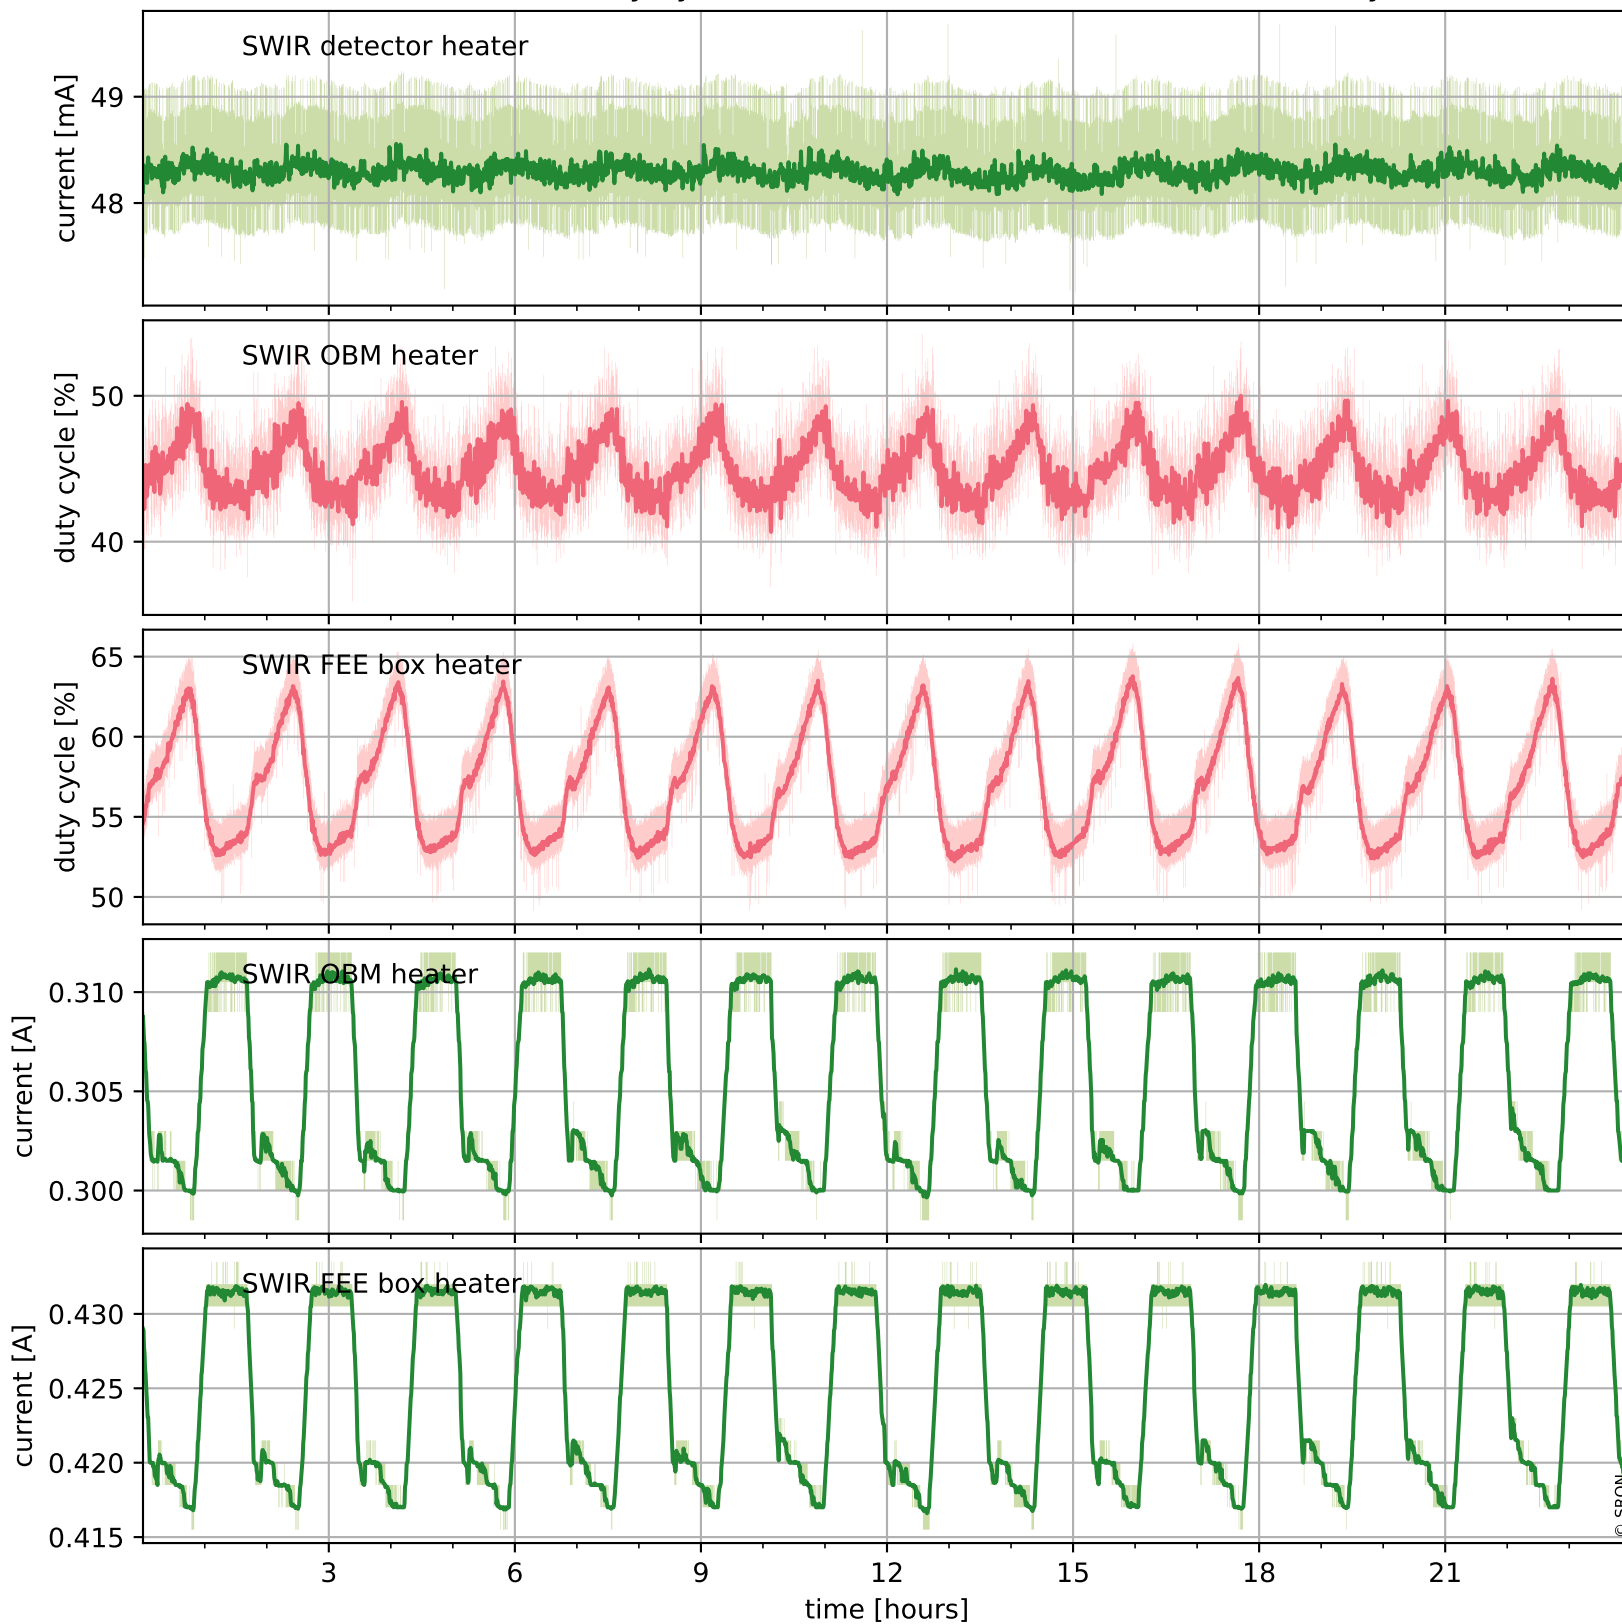

Tropomi SWIR housekeeping data

orbits : [6209, 6222]
coverage : 2018-12-25 / 2018-12-26
created : 2023-08-21T08:39:00

Temperature of sensors relevant for SWIR (one day)

Tropomi SWIR housekeeping data

orbits : [5738, 6222]
coverage : 2018-11-21 / 2018-12-26
created : 2023-08-21T08:39:00

Temperature of sensors relevant for SWIR (last month)

Tropomi SWIR housekeeping data

orbits : [6209, 6222]
coverage : 2018-12-25 / 2018-12-26
created : 2023-08-21T08:39:00

Current and duty cycle of 3 heaters relevant for SWIR (one day)

Tropomi SWIR housekeeping data

orbits : [5738, 6222]
coverage : 2018-11-21 / 2018-12-26
created : 2023-08-21T08:39:01

Current and duty cycle of 3 heaters relevant for SWIR (last month)

Tropomi SWIR housekeeping data