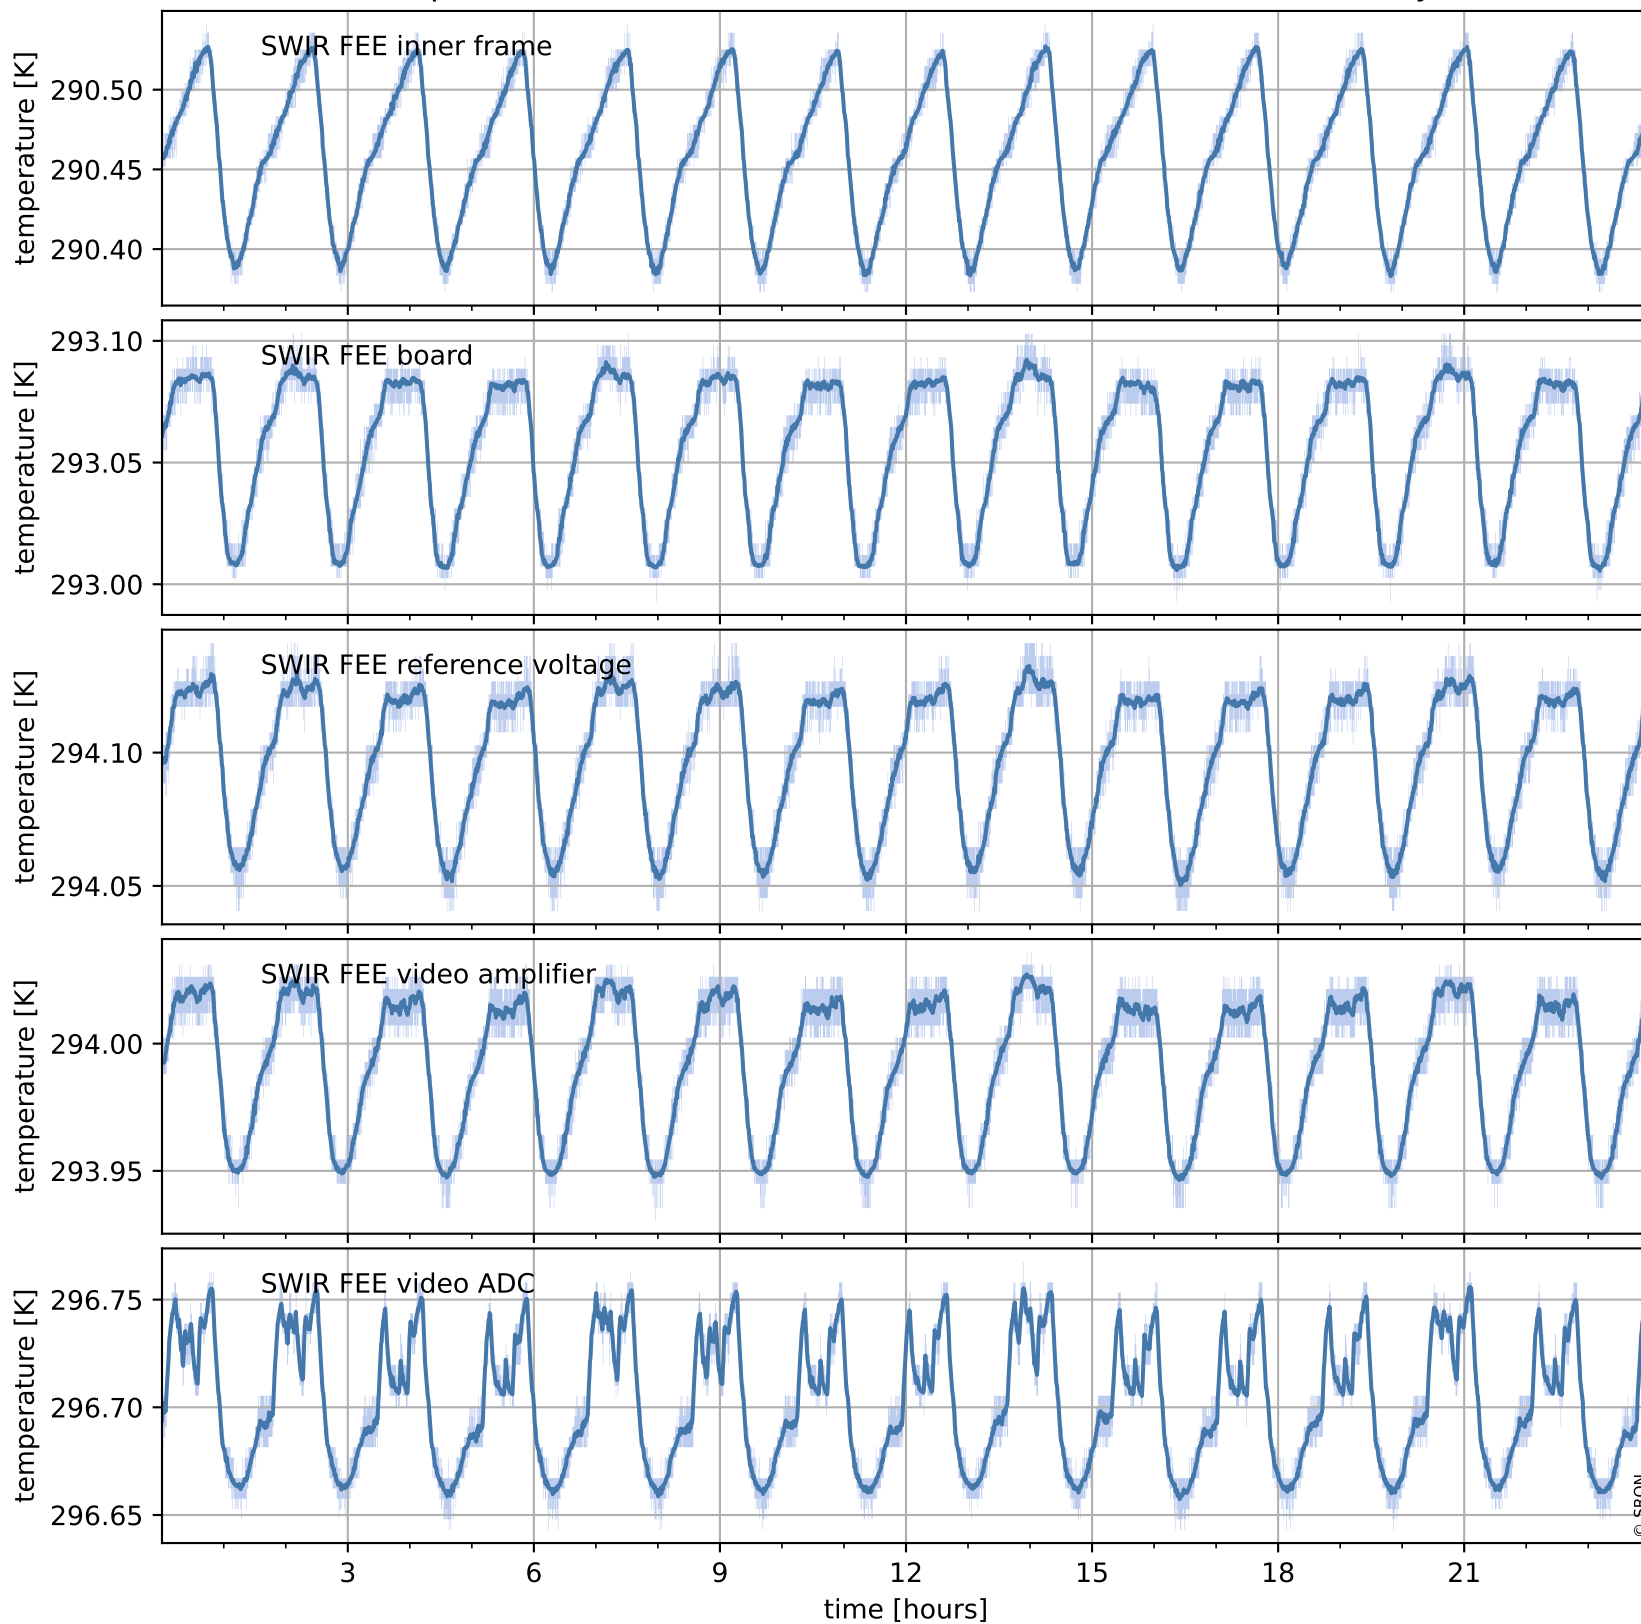

Tropomi SWIR housekeeping data

orbits : [6209, 6222]
coverage : 2018-12-25 / 2018-12-26
created : 2023-08-21T08:39:00

Temperature of sensors relevant for SWIR (one day)

Tropomi SWIR housekeeping data

orbits : [5738, 6222]
coverage : 2018-11-21 / 2018-12-26
created : 2023-08-21T08:39:00

Temperature of sensors relevant for SWIR (last month)

Tropomi SWIR housekeeping data

orbits : [6209, 6222]
coverage : 2018-12-25 / 2018-12-26
created : 2023-08-21T08:39:00

Current and duty cycle of 3 heaters relevant for SWIR (one day)

Tropomi SWIR housekeeping data

orbits : [5738, 6222]
coverage : 2018-11-21 / 2018-12-26
created : 2023-08-21T08:39:01

Current and duty cycle of 3 heaters relevant for SWIR (last month)

Tropomi SWIR housekeeping data

orbits : [6209, 6222]
coverage : 2018-12-25 / 2018-12-26
created : 2023-08-21T08:39:01

Temperature of sensors at the SWIR front-end electronics (one day)

Tropomi SWIR housekeeping data

orbits : [5738, 6222]
coverage : 2018-11-21 / 2018-12-26
created : 2023-08-21T08:39:02