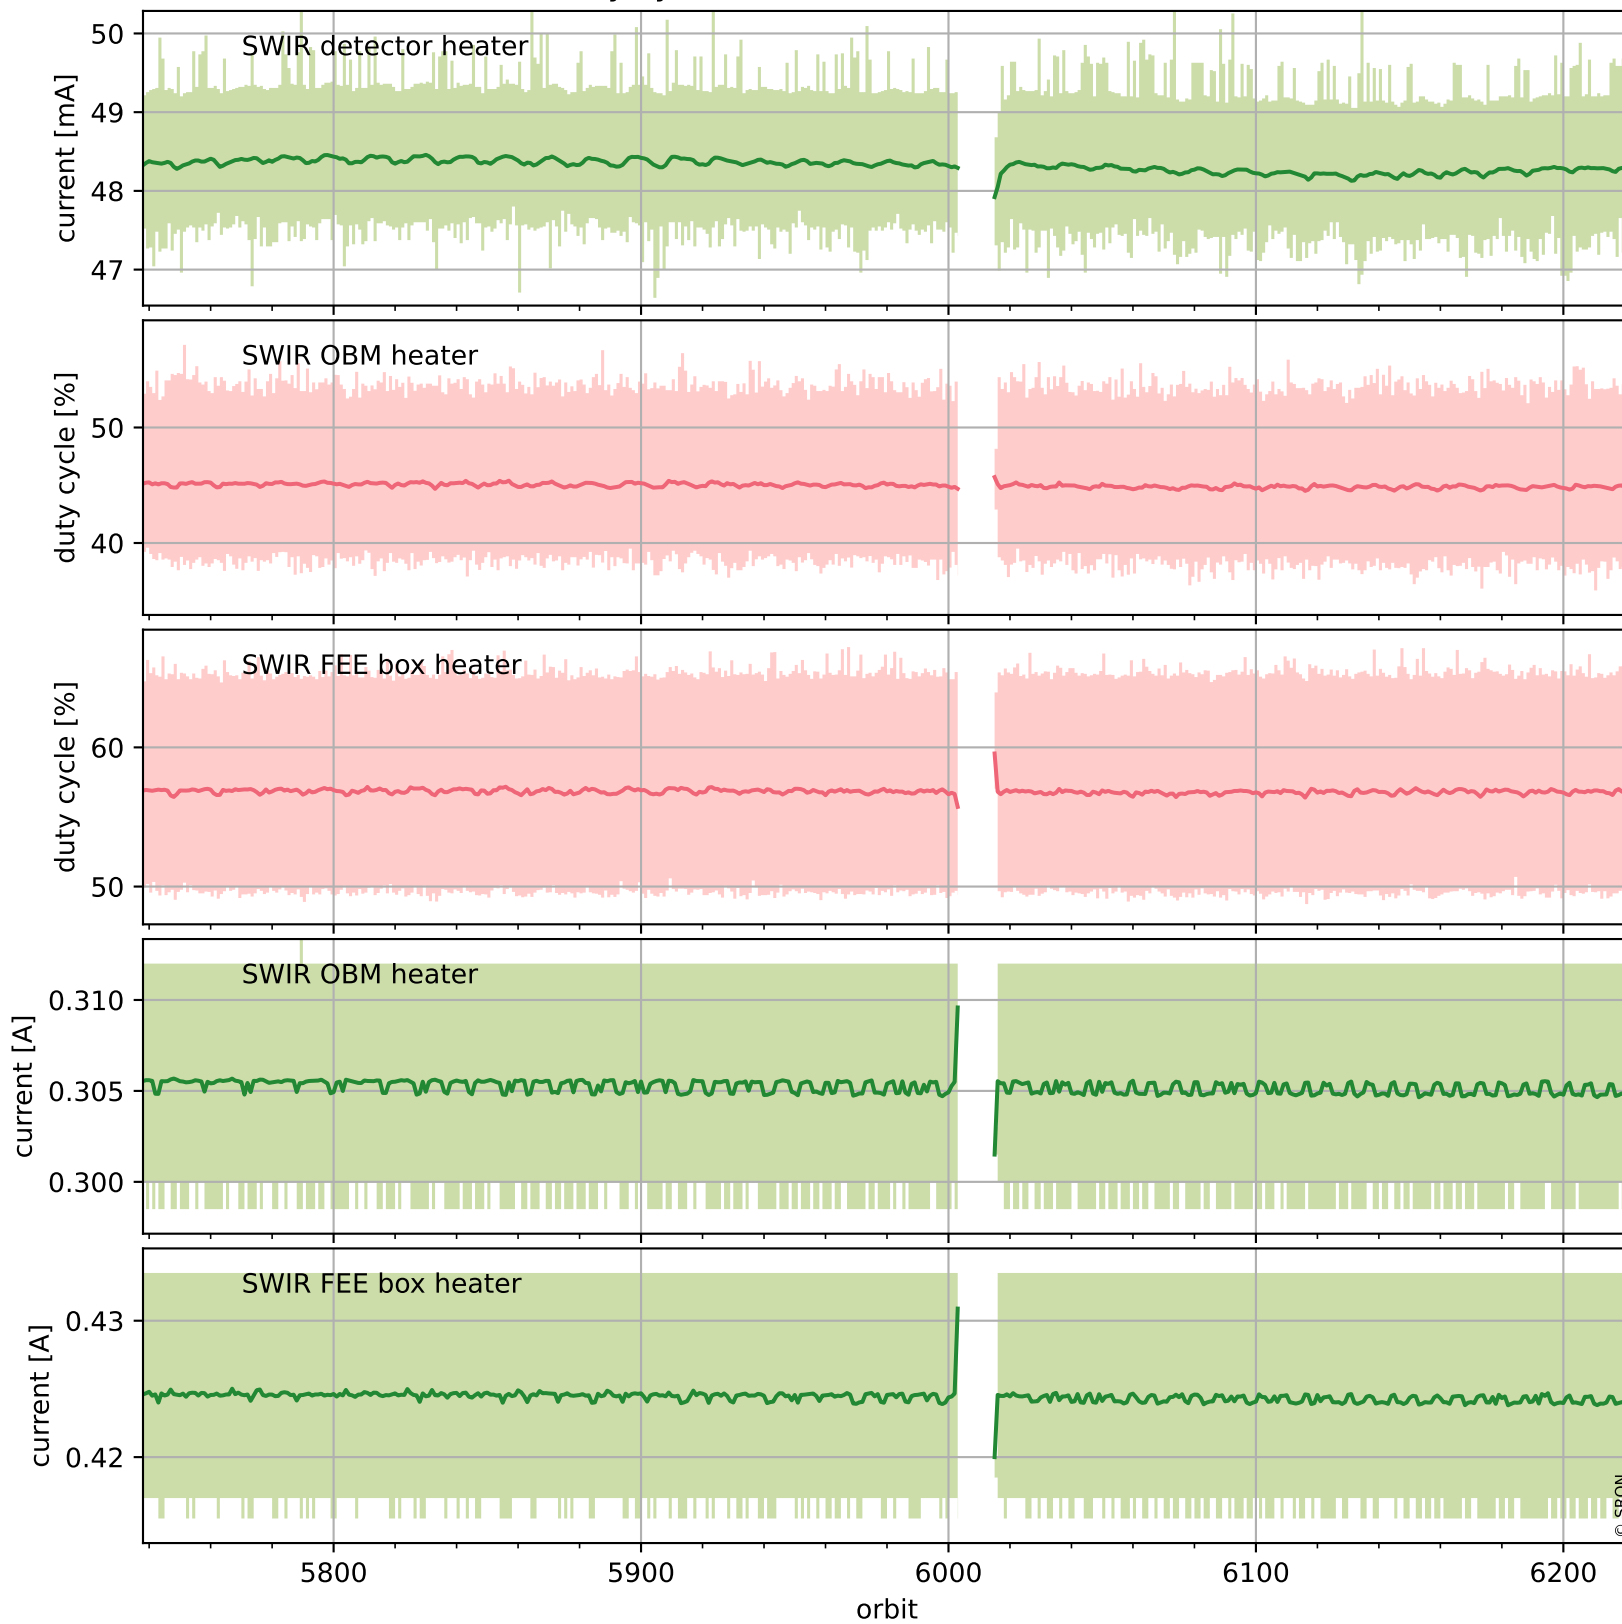

Tropomi SWIR housekeeping data

orbits : [6209, 6222]
coverage : 2018-12-25 / 2018-12-26
created : 2023-08-21T08:39:00

Temperature of sensors relevant for SWIR (one day)

Tropomi SWIR housekeeping data

orbits : [5738, 6222]
coverage : 2018-11-21 / 2018-12-26
created : 2023-08-21T08:39:00

Temperature of sensors relevant for SWIR (last month)

Tropomi SWIR housekeeping data

orbits : [6209, 6222]
coverage : 2018-12-25 / 2018-12-26
created : 2023-08-21T08:39:00

Current and duty cycle of 3 heaters relevant for SWIR (one day)

Tropomi SWIR housekeeping data

orbits : [5738, 6222]
coverage : 2018-11-21 / 2018-12-26
created : 2023-08-21T08:39:01

Current and duty cycle of 3 heaters relevant for SWIR (last month)

Tropomi SWIR housekeeping data

orbits : [6209, 6222]
coverage : 2018-12-25 / 2018-12-26
created : 2023-08-21T08:39:01

Temperature of sensors at the SWIR front-end electronics (one day)

Tropomi SWIR housekeeping data

orbits : [5738, 6222]
coverage : 2018-11-21 / 2018-12-26
created : 2023-08-21T08:39:02