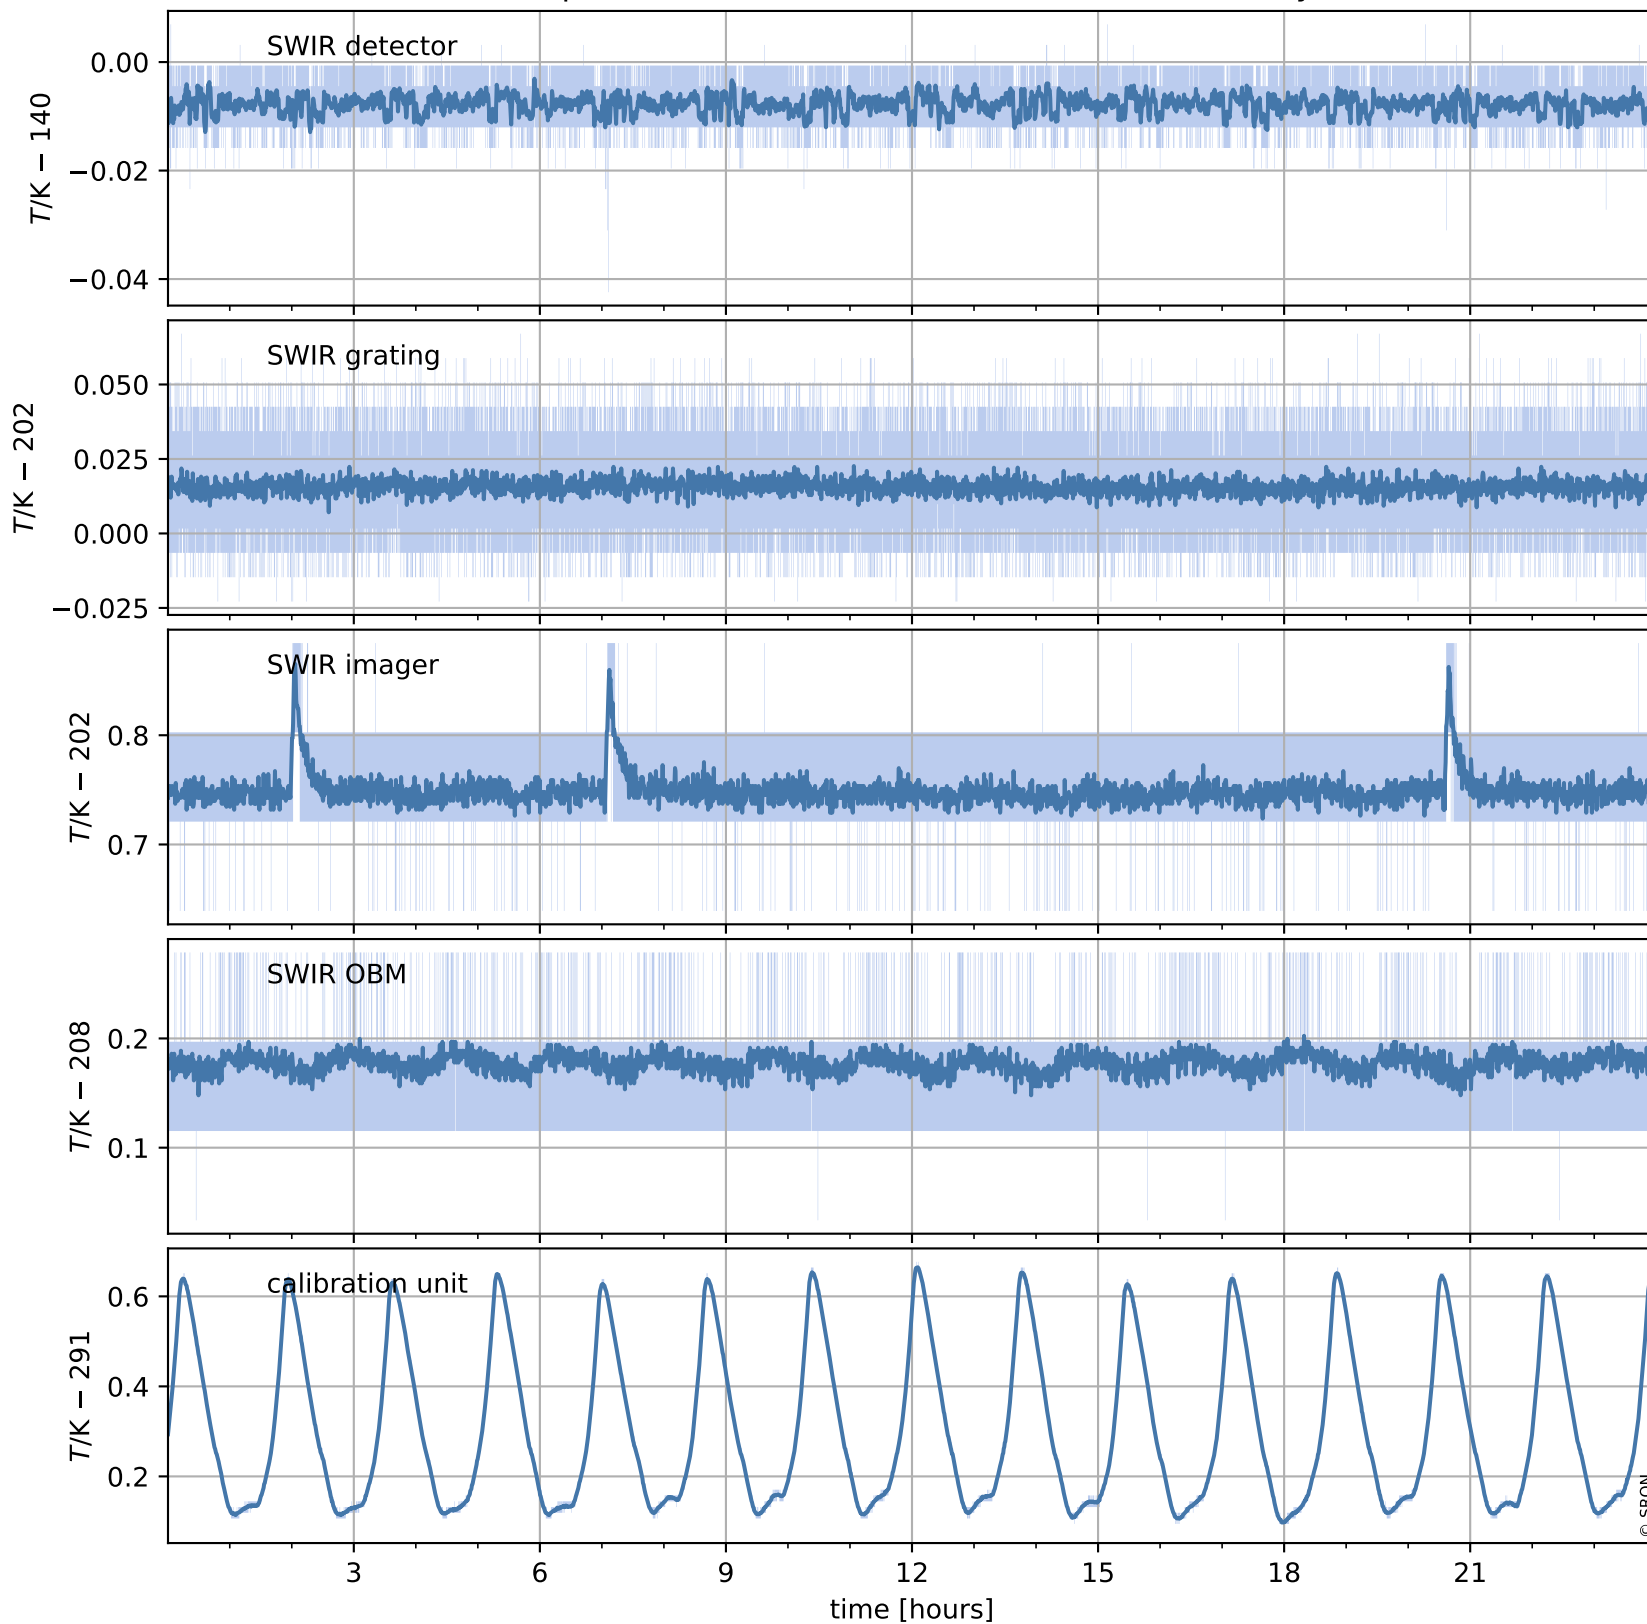

Tropomi SWIR housekeeping data

orbits : [6209, 6222]
coverage : 2018-12-25 / 2018-12-26
created : 2023-08-21T08:39:00

Temperature of sensors relevant for SWIR (one day)

Tropomi SWIR housekeeping data

orbits : [5738, 6222]
coverage : 2018-11-21 / 2018-12-26
created : 2023-08-21T08:39:00

Temperature of sensors relevant for SWIR (last month)

Tropomi SWIR housekeeping data

orbits : [6209, 6222]
coverage : 2018-12-25 / 2018-12-26
created : 2023-08-21T08:39:00

Current and duty cycle of 3 heaters relevant for SWIR (one day)

Tropomi SWIR housekeeping data

orbits : [5738, 6222]
coverage : 2018-11-21 / 2018-12-26
created : 2023-08-21T08:39:01

Current and duty cycle of 3 heaters relevant for SWIR (last month)

Tropomi SWIR housekeeping data

orbits : [6209, 6222]
coverage : 2018-12-25 / 2018-12-26
created : 2023-08-21T08:39:01

Temperature of sensors at the SWIR front-end electronics (one day)

Tropomi SWIR housekeeping data

orbits : [5738, 6222]
coverage : 2018-11-21 / 2018-12-26
created : 2023-08-21T08:39:02