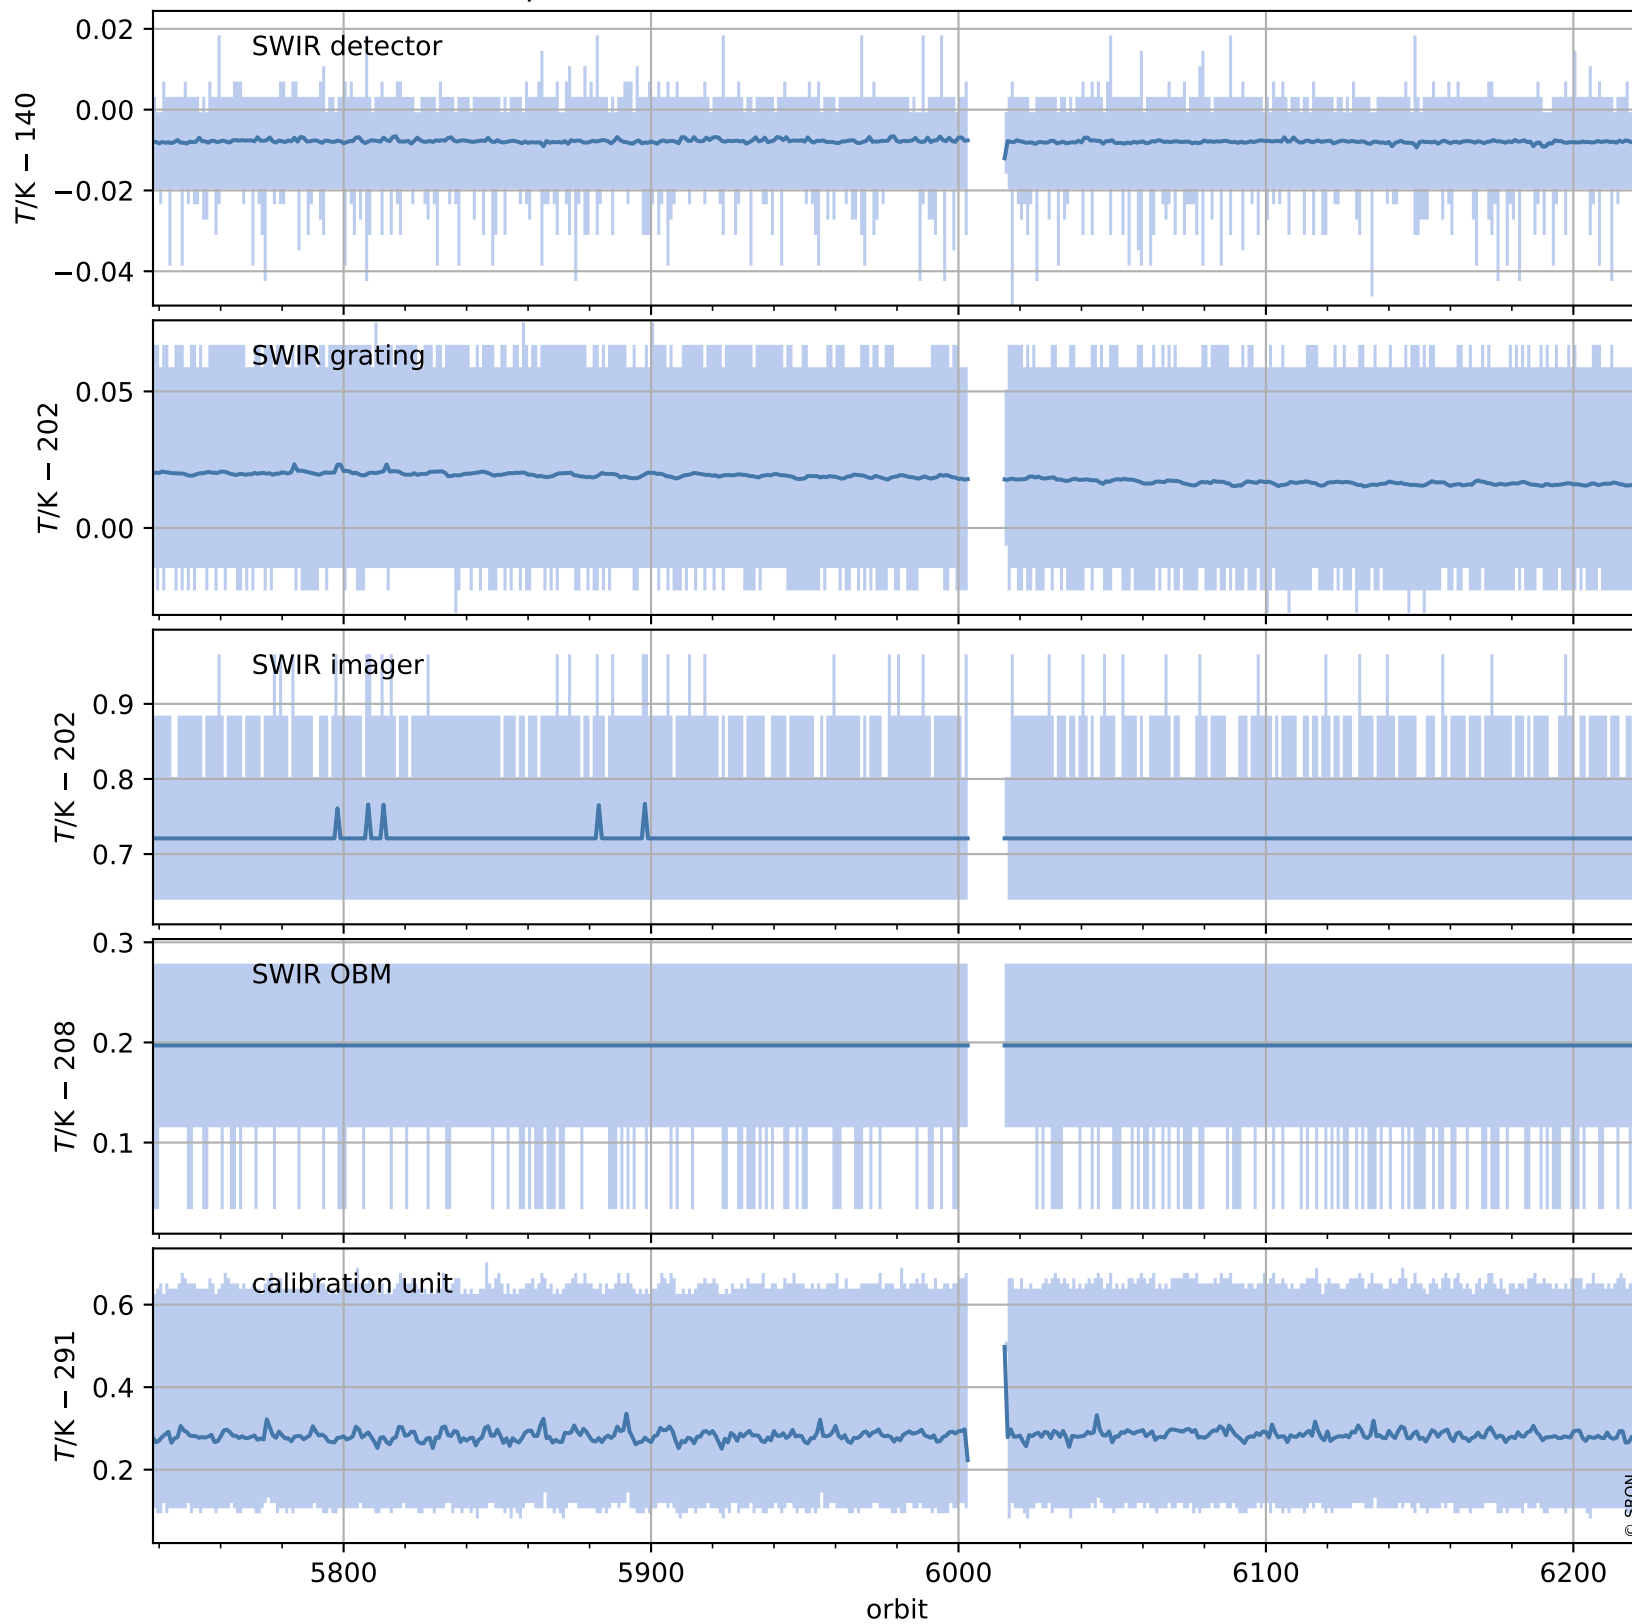

Tropomi SWIR housekeeping data

orbits : [6209, 6222]
coverage : 2018-12-25 / 2018-12-26
created : 2023-08-21T08:39:00

Temperature of sensors relevant for SWIR (one day)

Tropomi SWIR housekeeping data

orbits : [5738, 6222]
coverage : 2018-11-21 / 2018-12-26
created : 2023-08-21T08:39:00

Temperature of sensors relevant for SWIR (last month)

Tropomi SWIR housekeeping data

orbits : [6209, 6222]
coverage : 2018-12-25 / 2018-12-26
created : 2023-08-21T08:39:00

Current and duty cycle of 3 heaters relevant for SWIR (one day)

Tropomi SWIR housekeeping data

orbits : [5738, 6222]
coverage : 2018-11-21 / 2018-12-26
created : 2023-08-21T08:39:01

Current and duty cycle of 3 heaters relevant for SWIR (last month)

Tropomi SWIR housekeeping data

orbits : [6209, 6222]
coverage : 2018-12-25 / 2018-12-26
created : 2023-08-21T08:39:01

Temperature of sensors at the SWIR front-end electronics (one day)

Tropomi SWIR housekeeping data

orbits : [5738, 6222]
coverage : 2018-11-21 / 2018-12-26
created : 2023-08-21T08:39:02