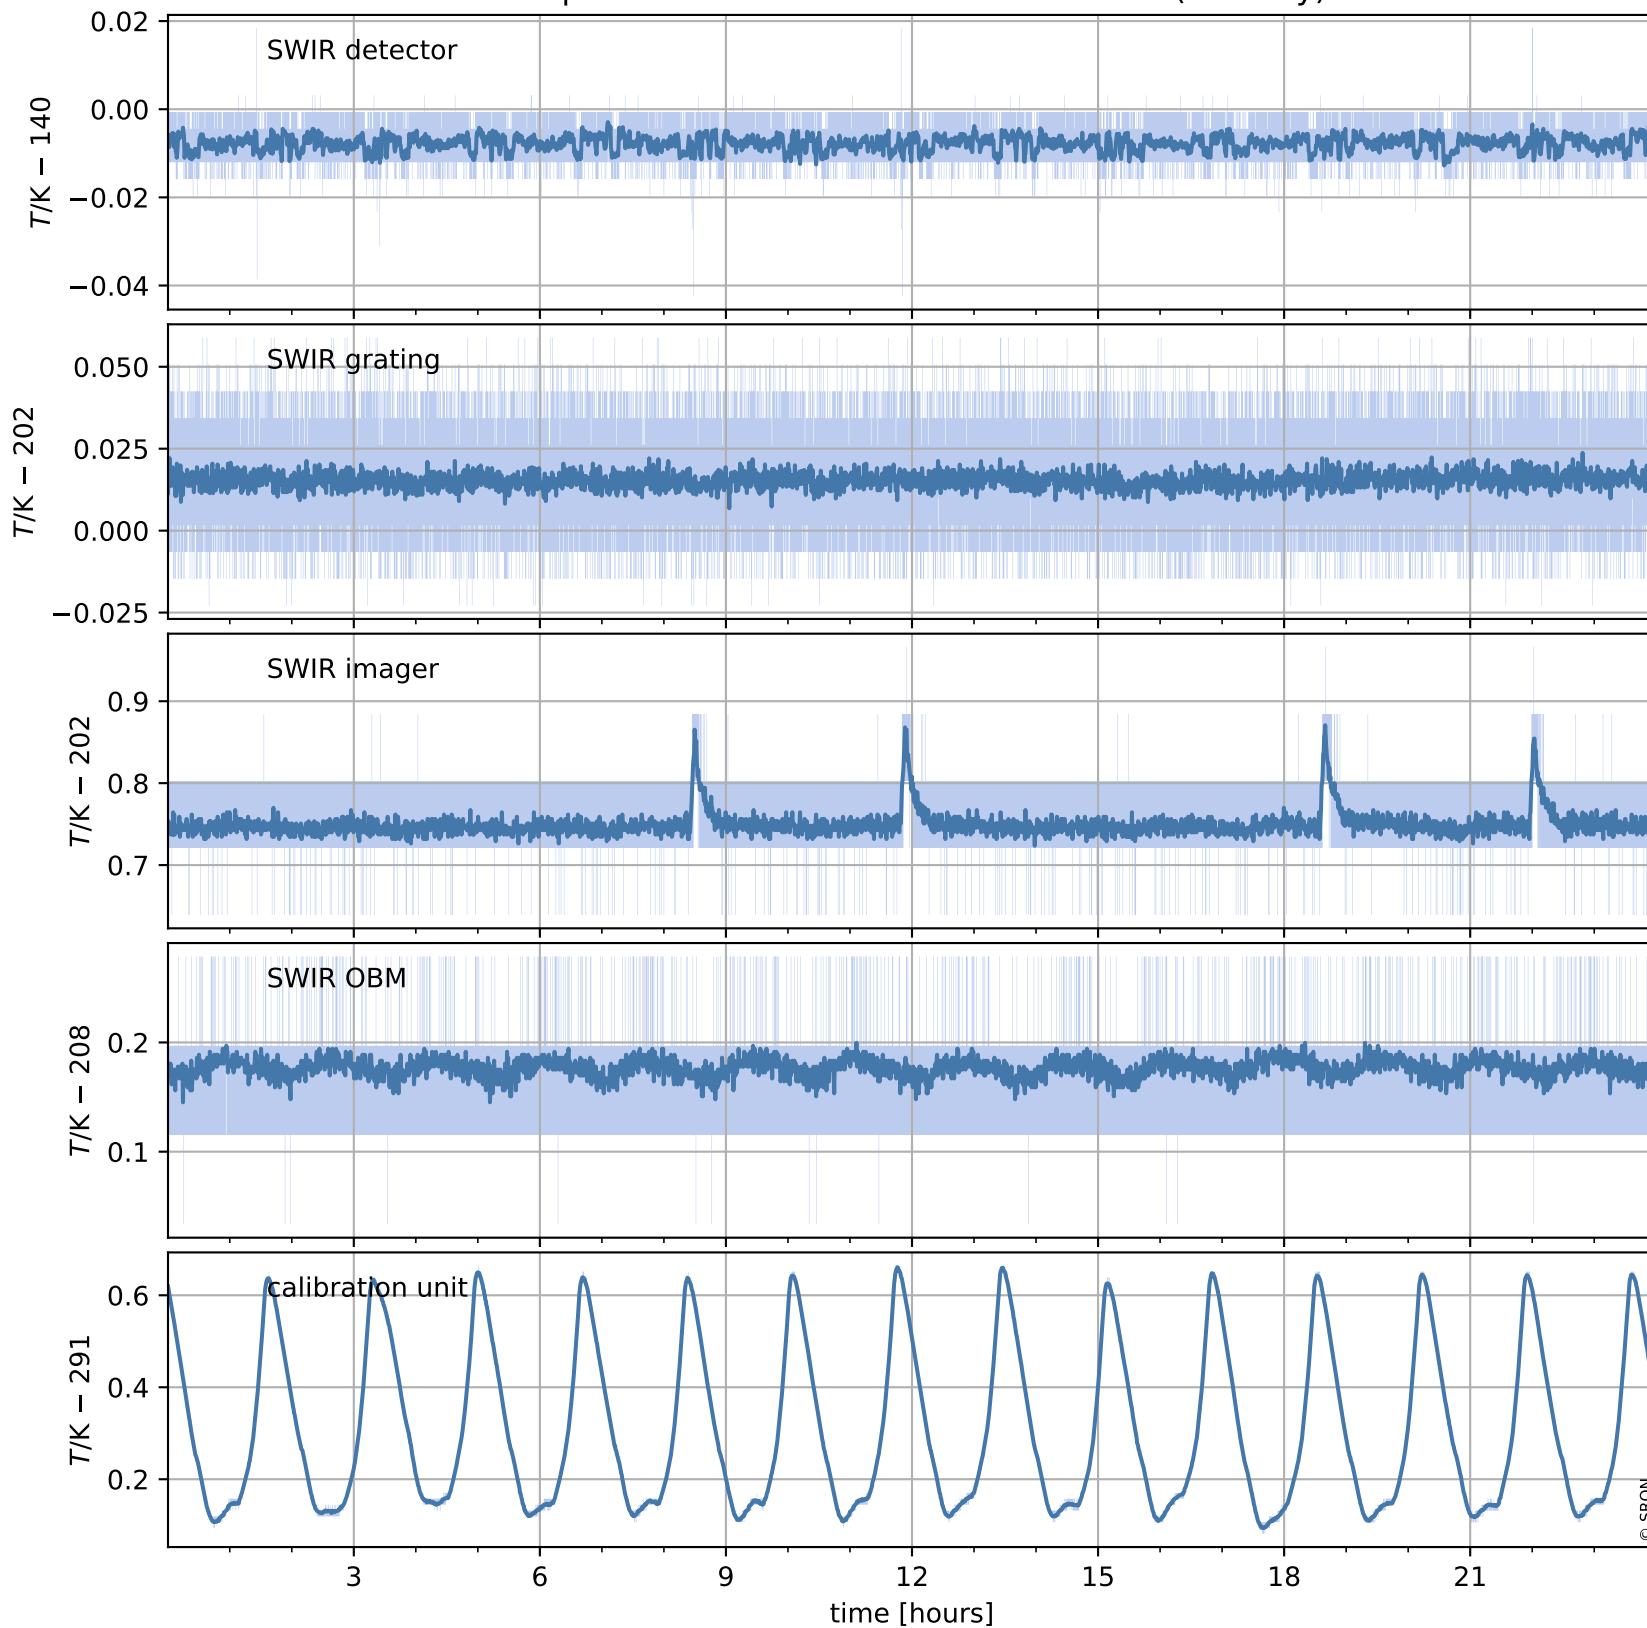

# Tropomi SWIR housekeeping data

orbits : [6223, 6237]  
coverage : 2018-12-26 / 2018-12-27  
created : 2023-08-21T08:39:02

## Temperature of sensors relevant for SWIR (one day)

## Temperature of sensors relevant for SWIR (last month)