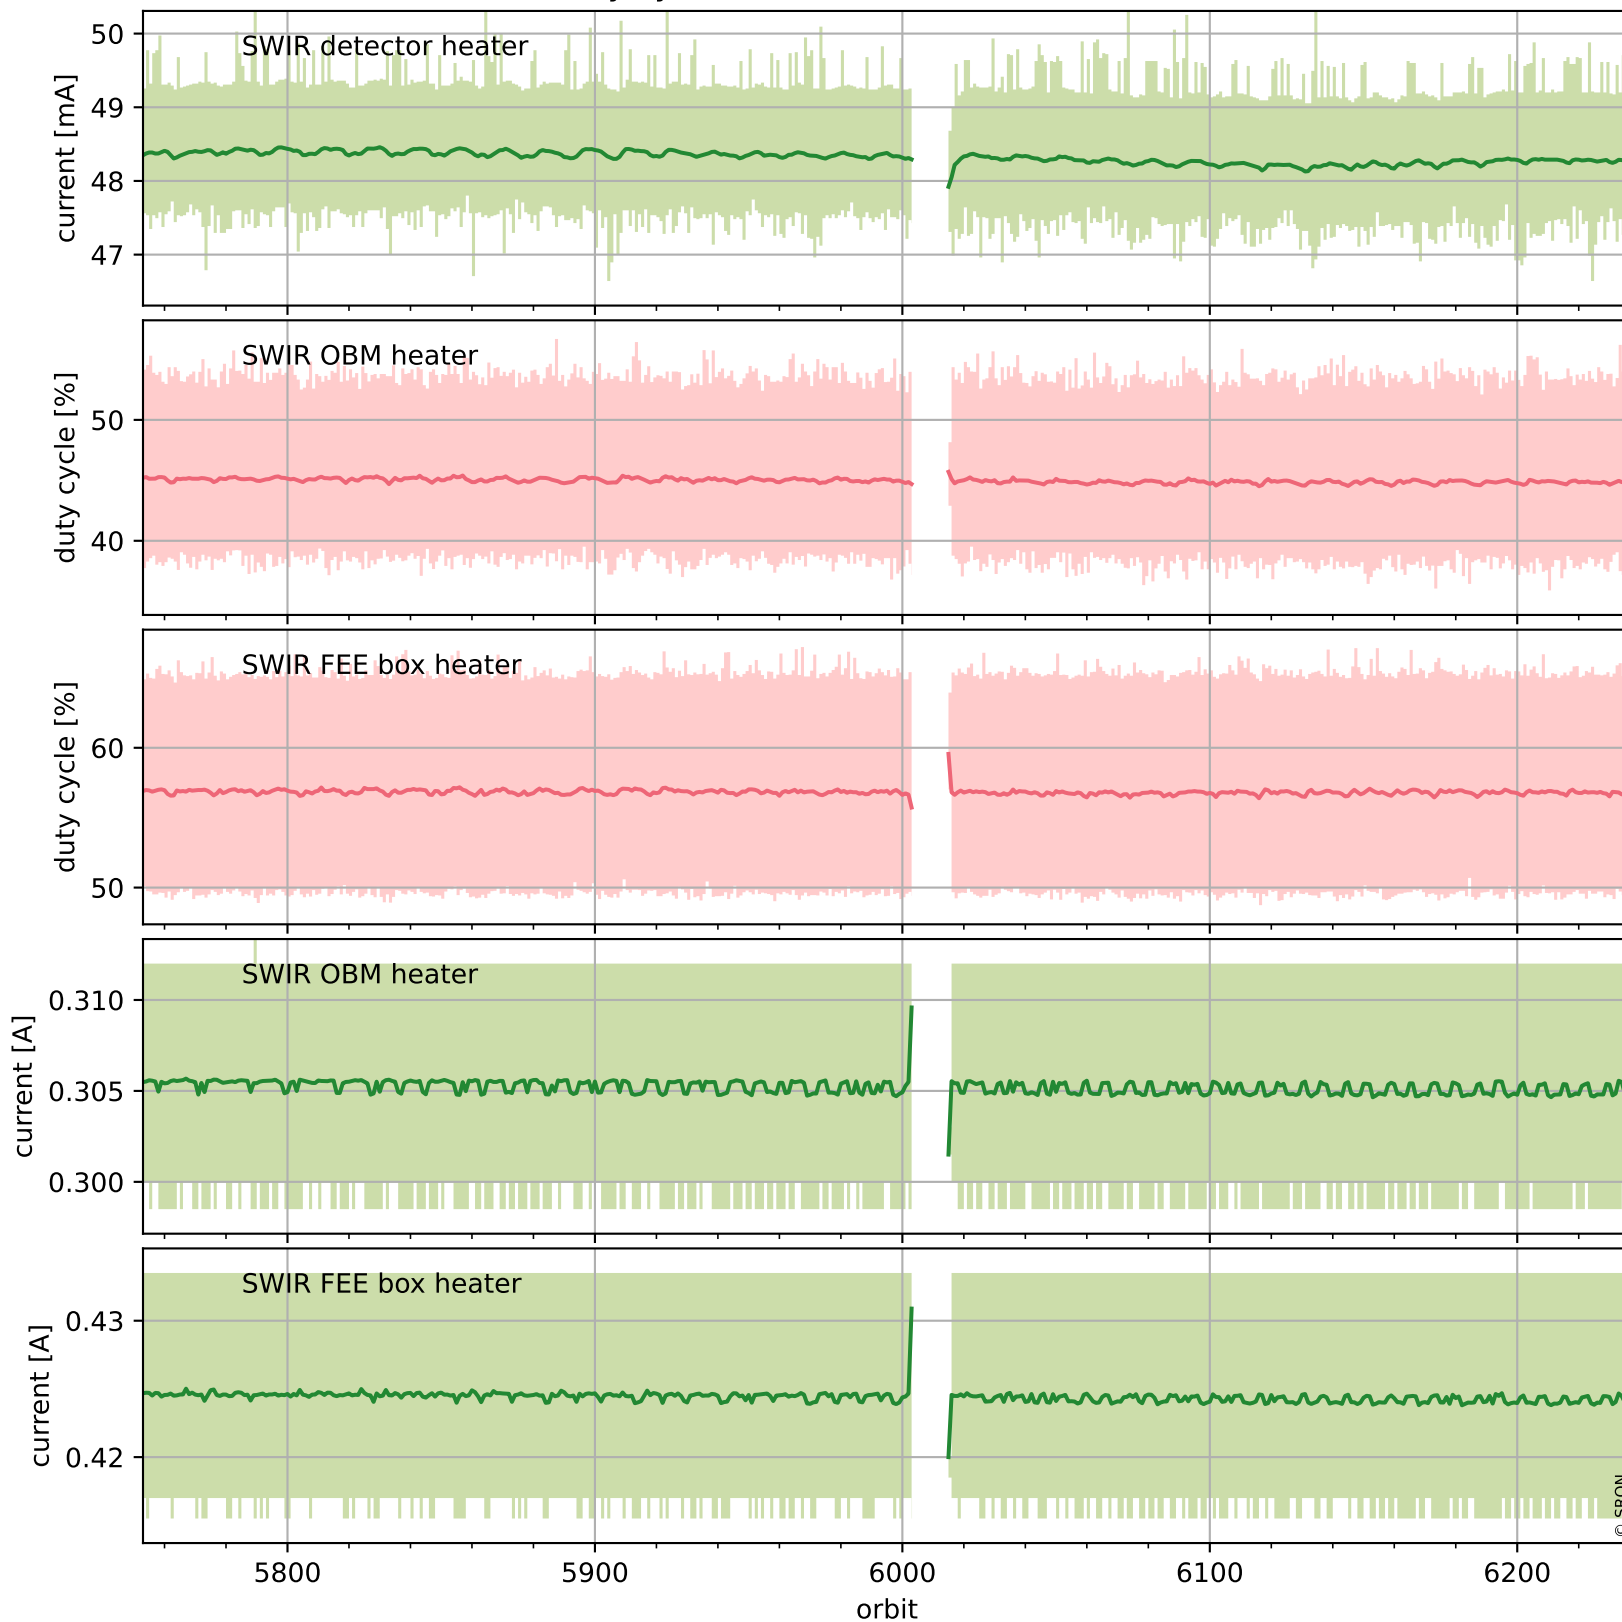

Tropomi SWIR housekeeping data

orbits : [5753, 6237]
coverage : 2018-11-22 / 2018-12-27
created : 2023-08-21T08:39:03

Current and duty cycle of 3 heaters relevant for SWIR (last month)