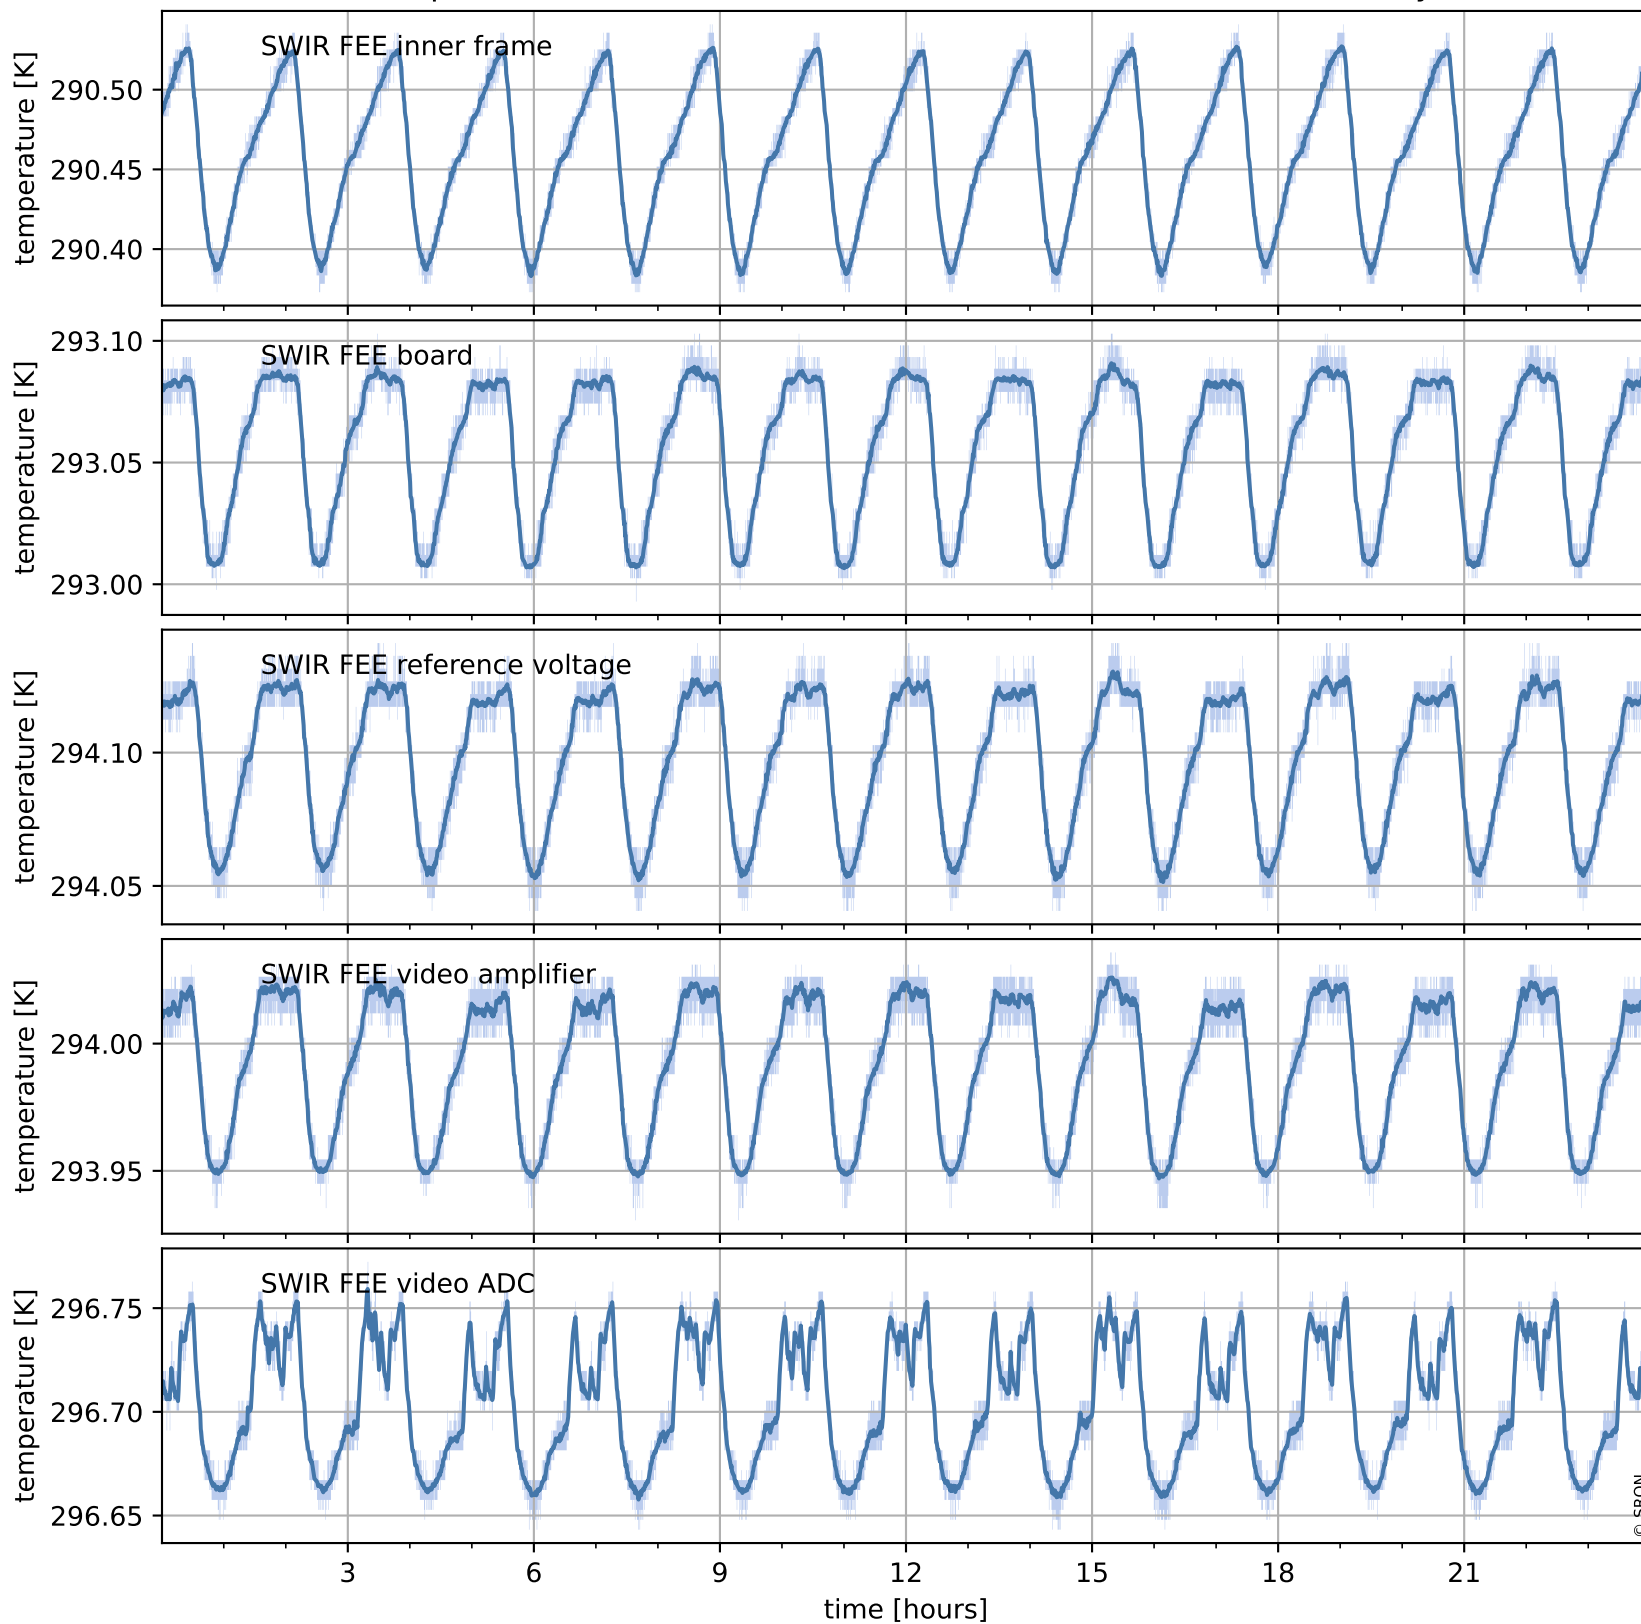

Tropomi SWIR housekeeping data

orbits : [6223, 6237]
coverage : 2018-12-26 / 2018-12-27
created : 2023-08-21T08:39:04

Temperature of sensors at the SWIR front-end electronics (one day)