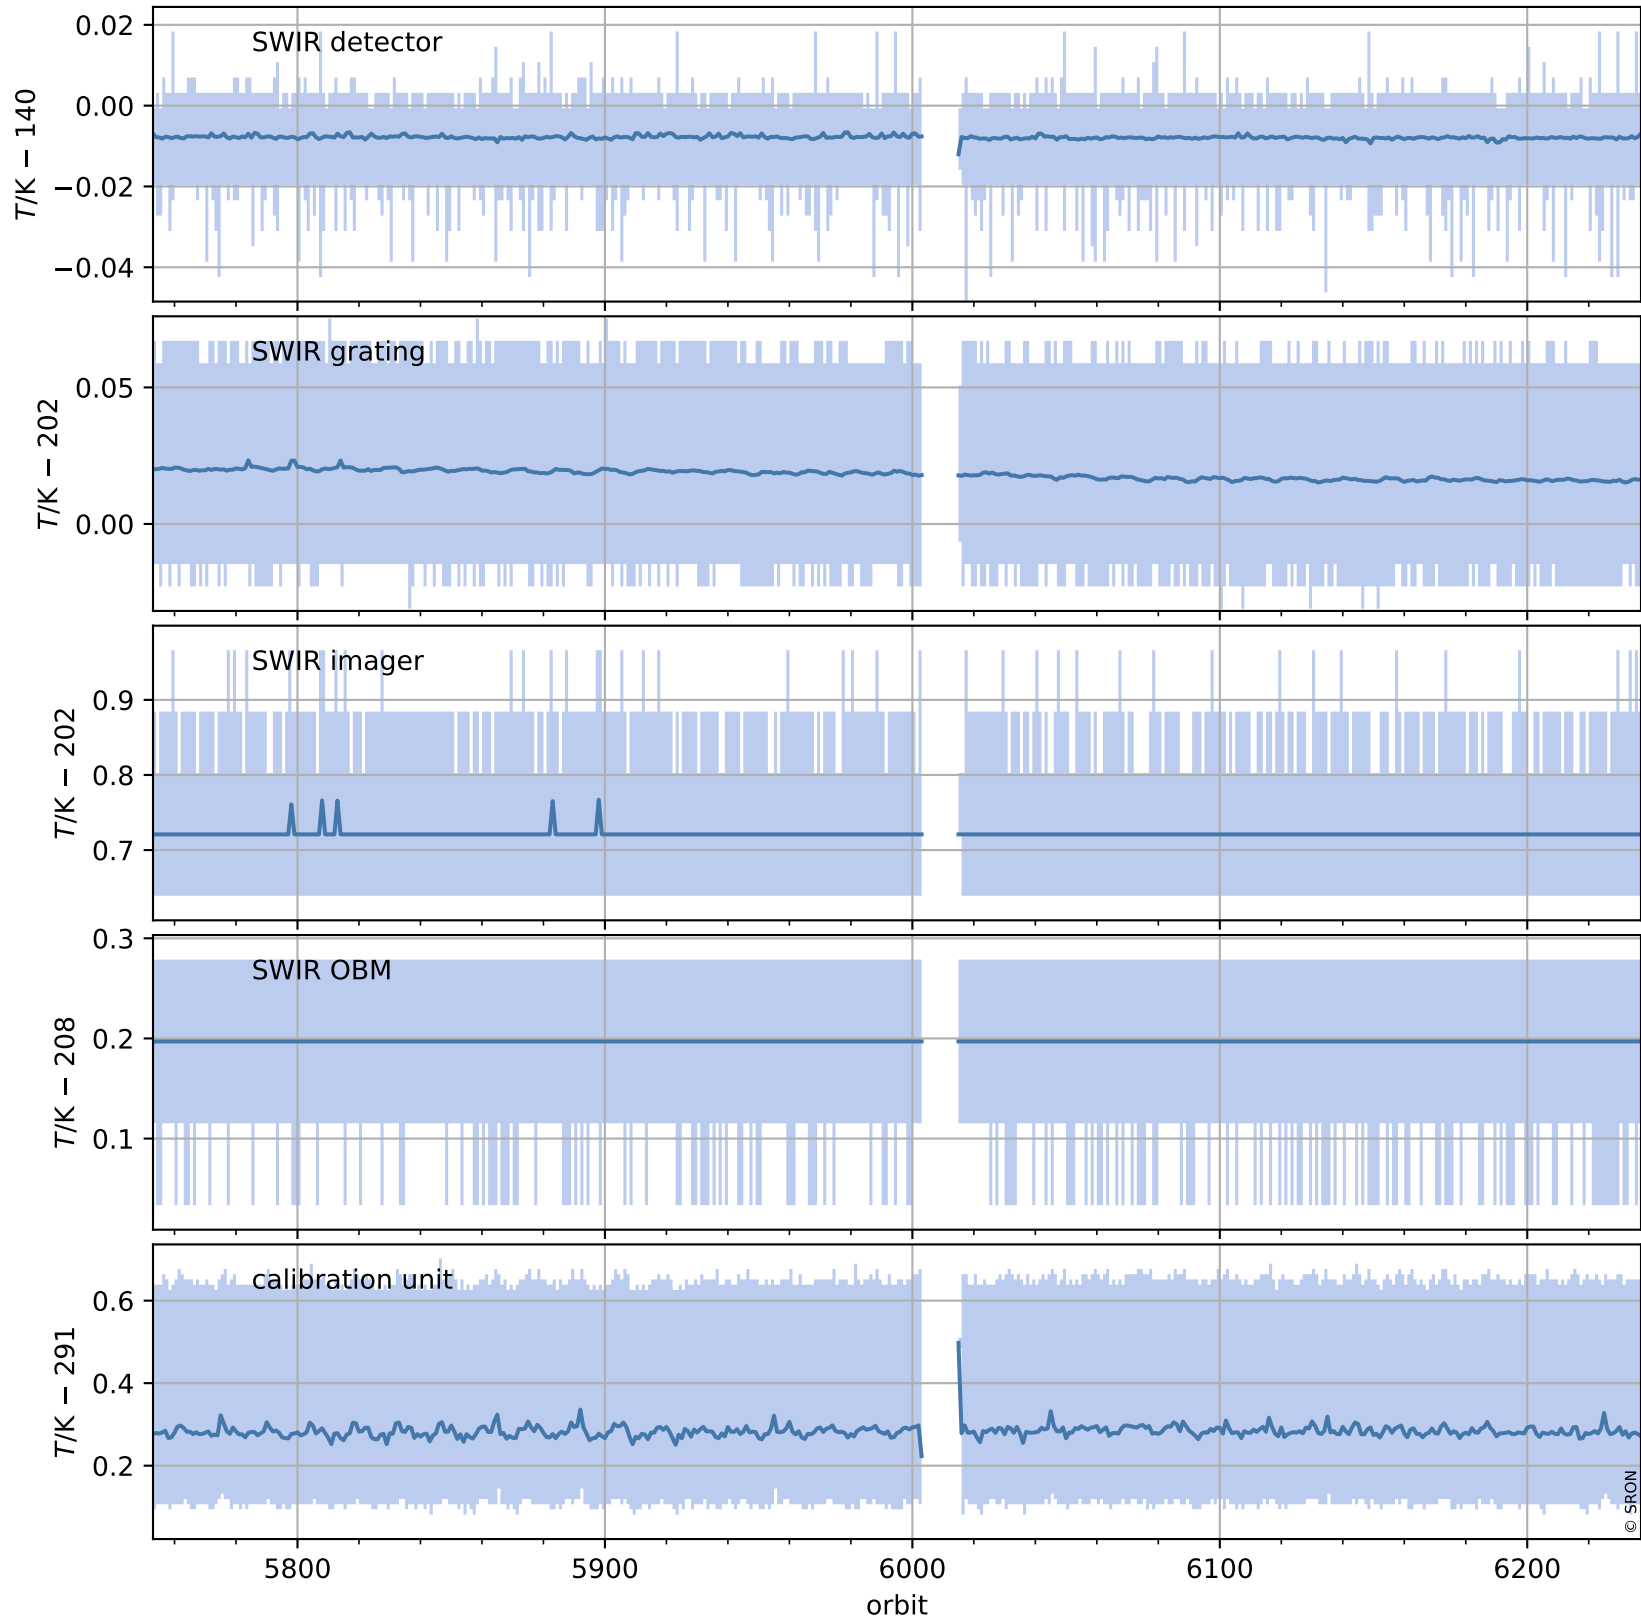

# Tropomi SWIR housekeeping data

orbits : [6223, 6237]  
coverage : 2018-12-26 / 2018-12-27  
created : 2023-08-21T08:39:02

## Temperature of sensors relevant for SWIR (one day)

# Tropomi SWIR housekeeping data

orbits : [5753, 6237]  
coverage : 2018-11-22 / 2018-12-27  
created : 2023-08-21T08:39:02

## Temperature of sensors relevant for SWIR (last month)