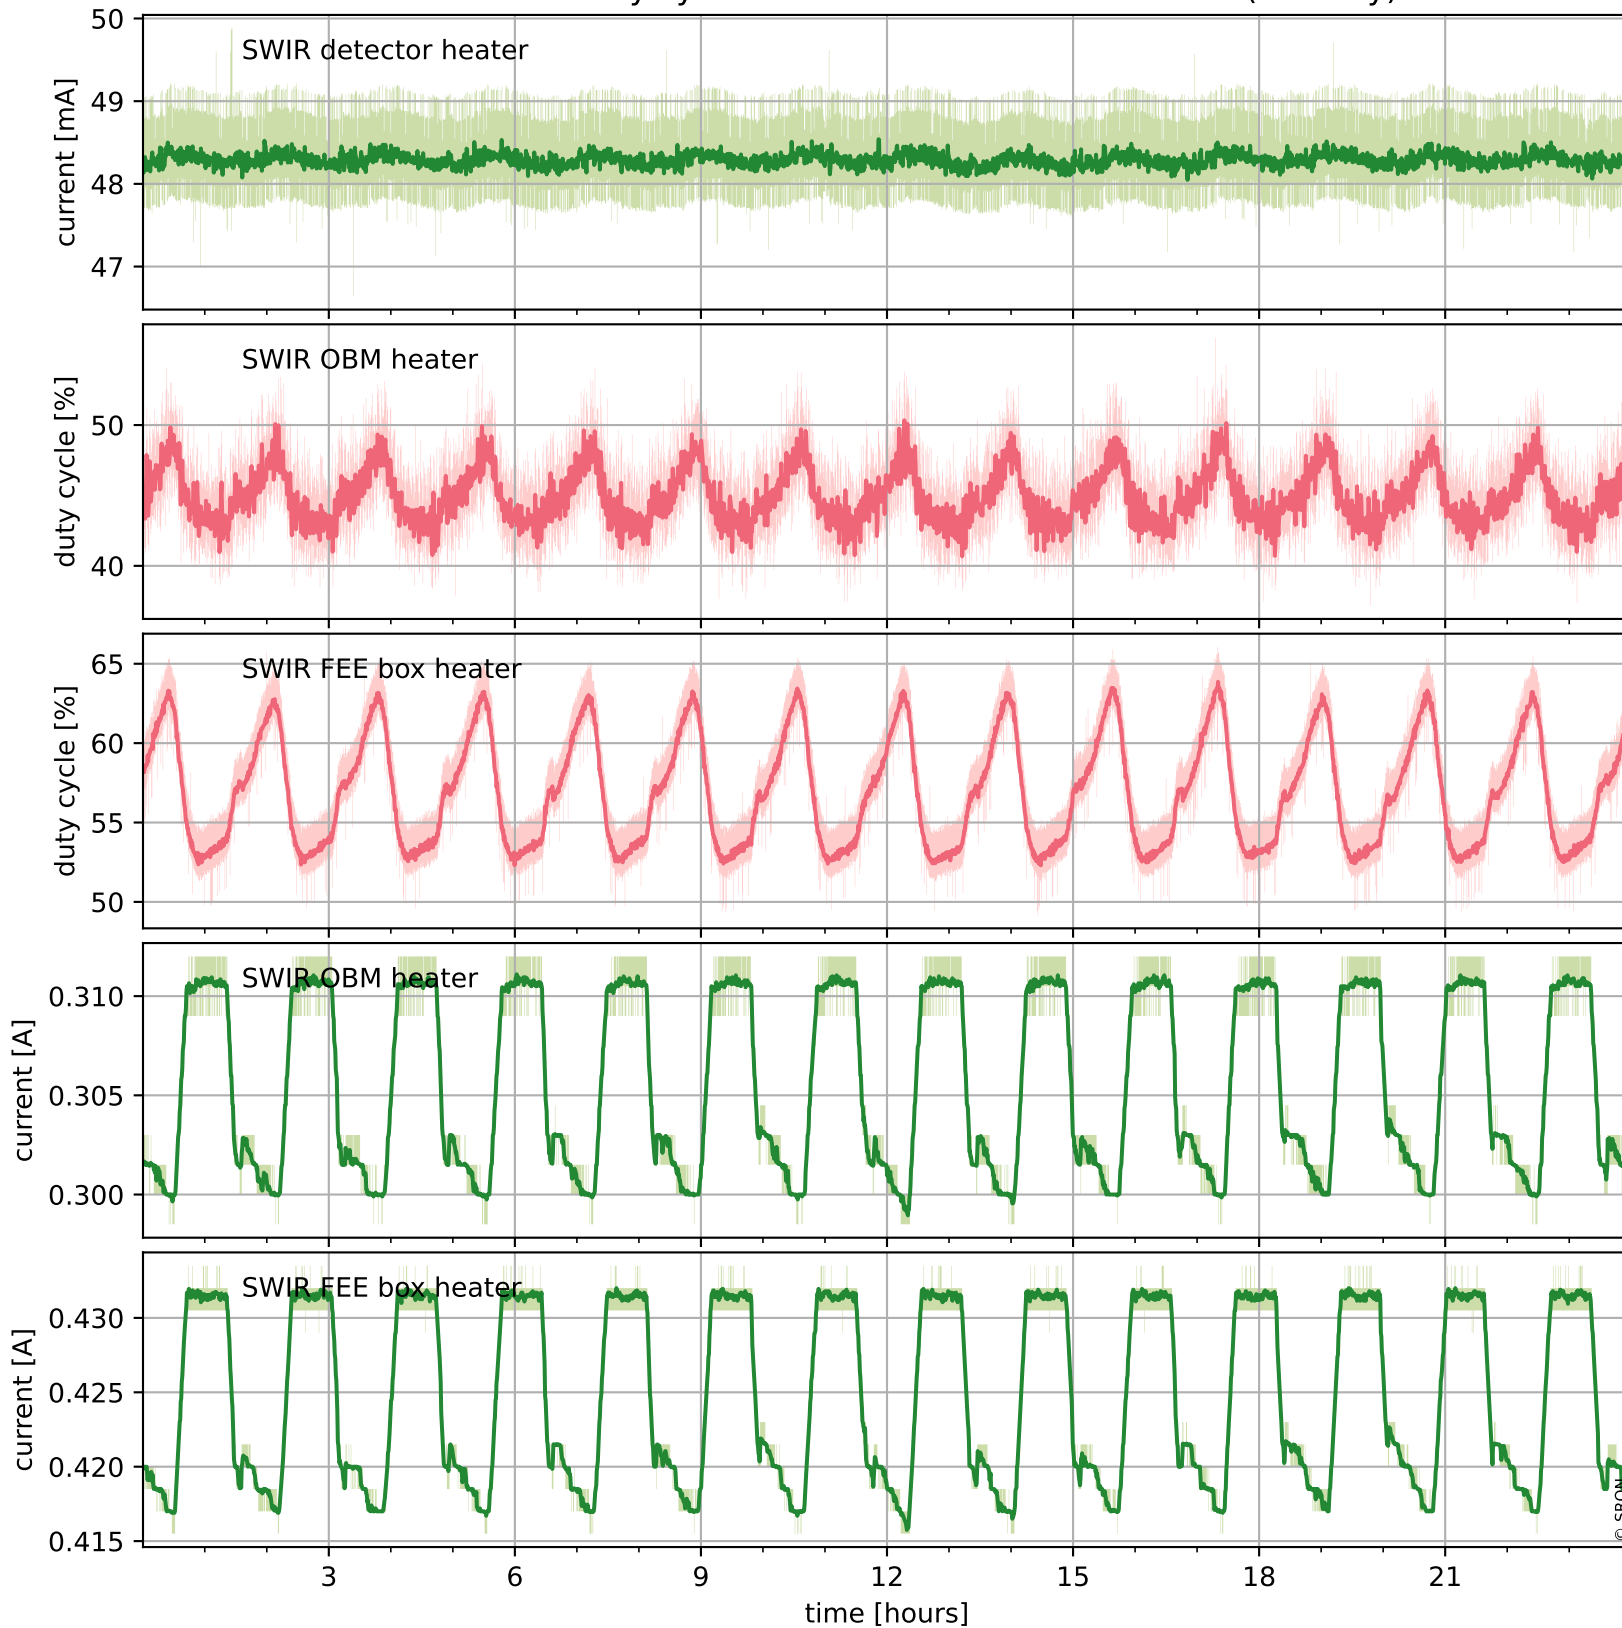

Tropomi SWIR housekeeping data

orbits : [6223, 6237]
coverage : 2018-12-26 / 2018-12-27
created : 2023-08-21T08:39:03

Current and duty cycle of 3 heaters relevant for SWIR (one day)