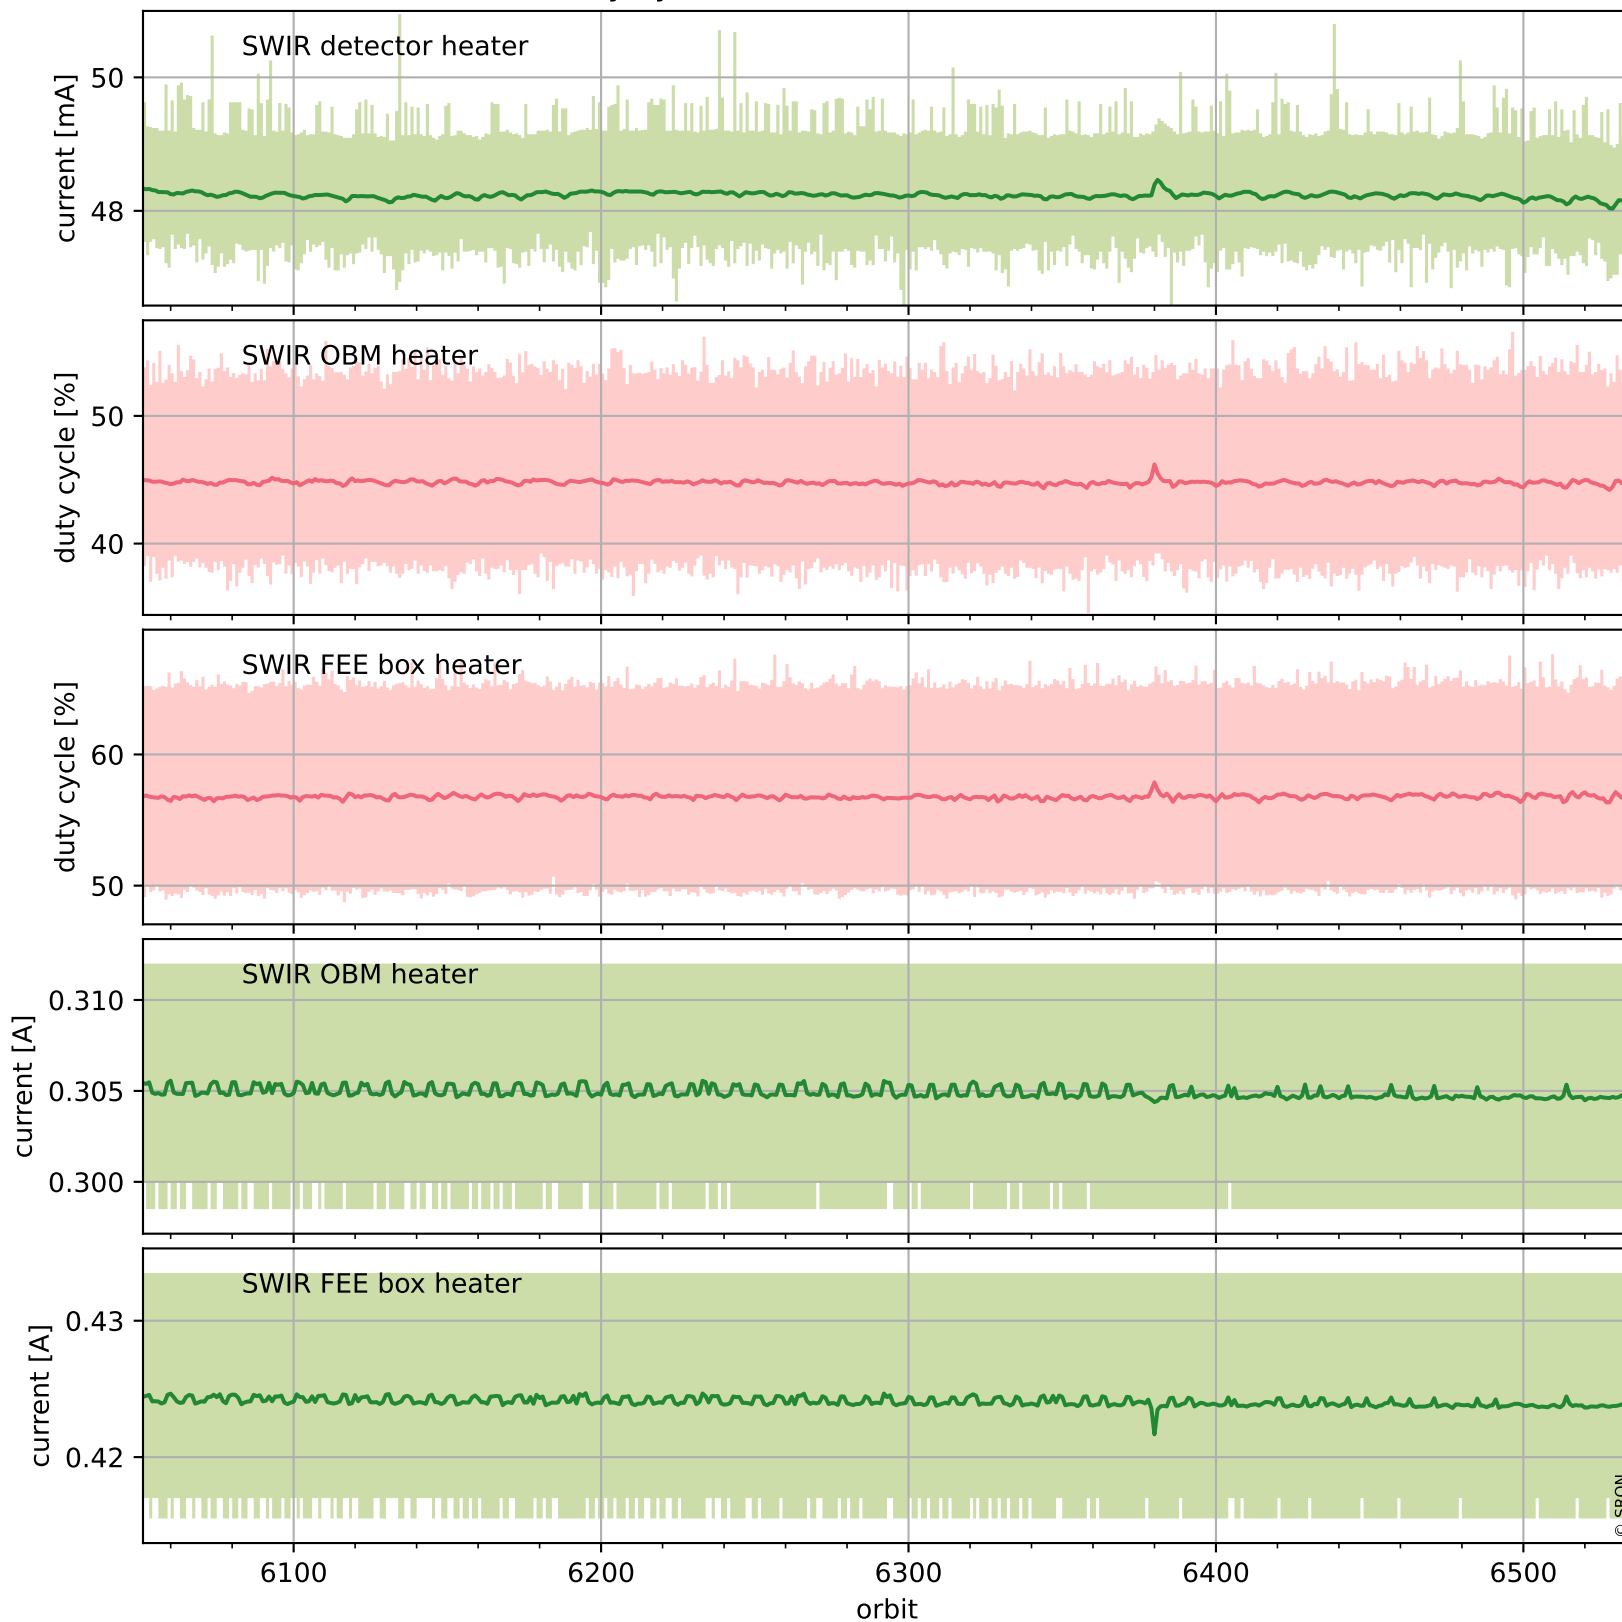

Tropomi SWIR housekeeping data

orbits : [6521, 6535]
coverage : 2019-01-16 / 2019-01-17
created : 2023-08-21T08:39:51

Temperature of sensors relevant for SWIR (one day)

Tropomi SWIR housekeeping data

orbits : [6051, 6535]
coverage : 2018-12-13 / 2019-01-17
created : 2023-08-21T08:39:52

Temperature of sensors relevant for SWIR (last month)

Tropomi SWIR housekeeping data

orbits : [6521, 6535]
coverage : 2019-01-16 / 2019-01-17
created : 2023-08-21T08:39:52

Current and duty cycle of 3 heaters relevant for SWIR (one day)

Tropomi SWIR housekeeping data

orbits : [6051, 6535]
coverage : 2018-12-13 / 2019-01-17
created : 2023-08-21T08:39:53

Current and duty cycle of 3 heaters relevant for SWIR (last month)

Tropomi SWIR housekeeping data

orbits : [6521, 6535]
coverage : 2019-01-16 / 2019-01-17
created : 2023-08-21T08:39:53

Temperature of sensors at the SWIR front-end electronics (one day)

Tropomi SWIR housekeeping data

orbits : [6051, 6535]
coverage : 2018-12-13 / 2019-01-17
created : 2023-08-21T08:39:53