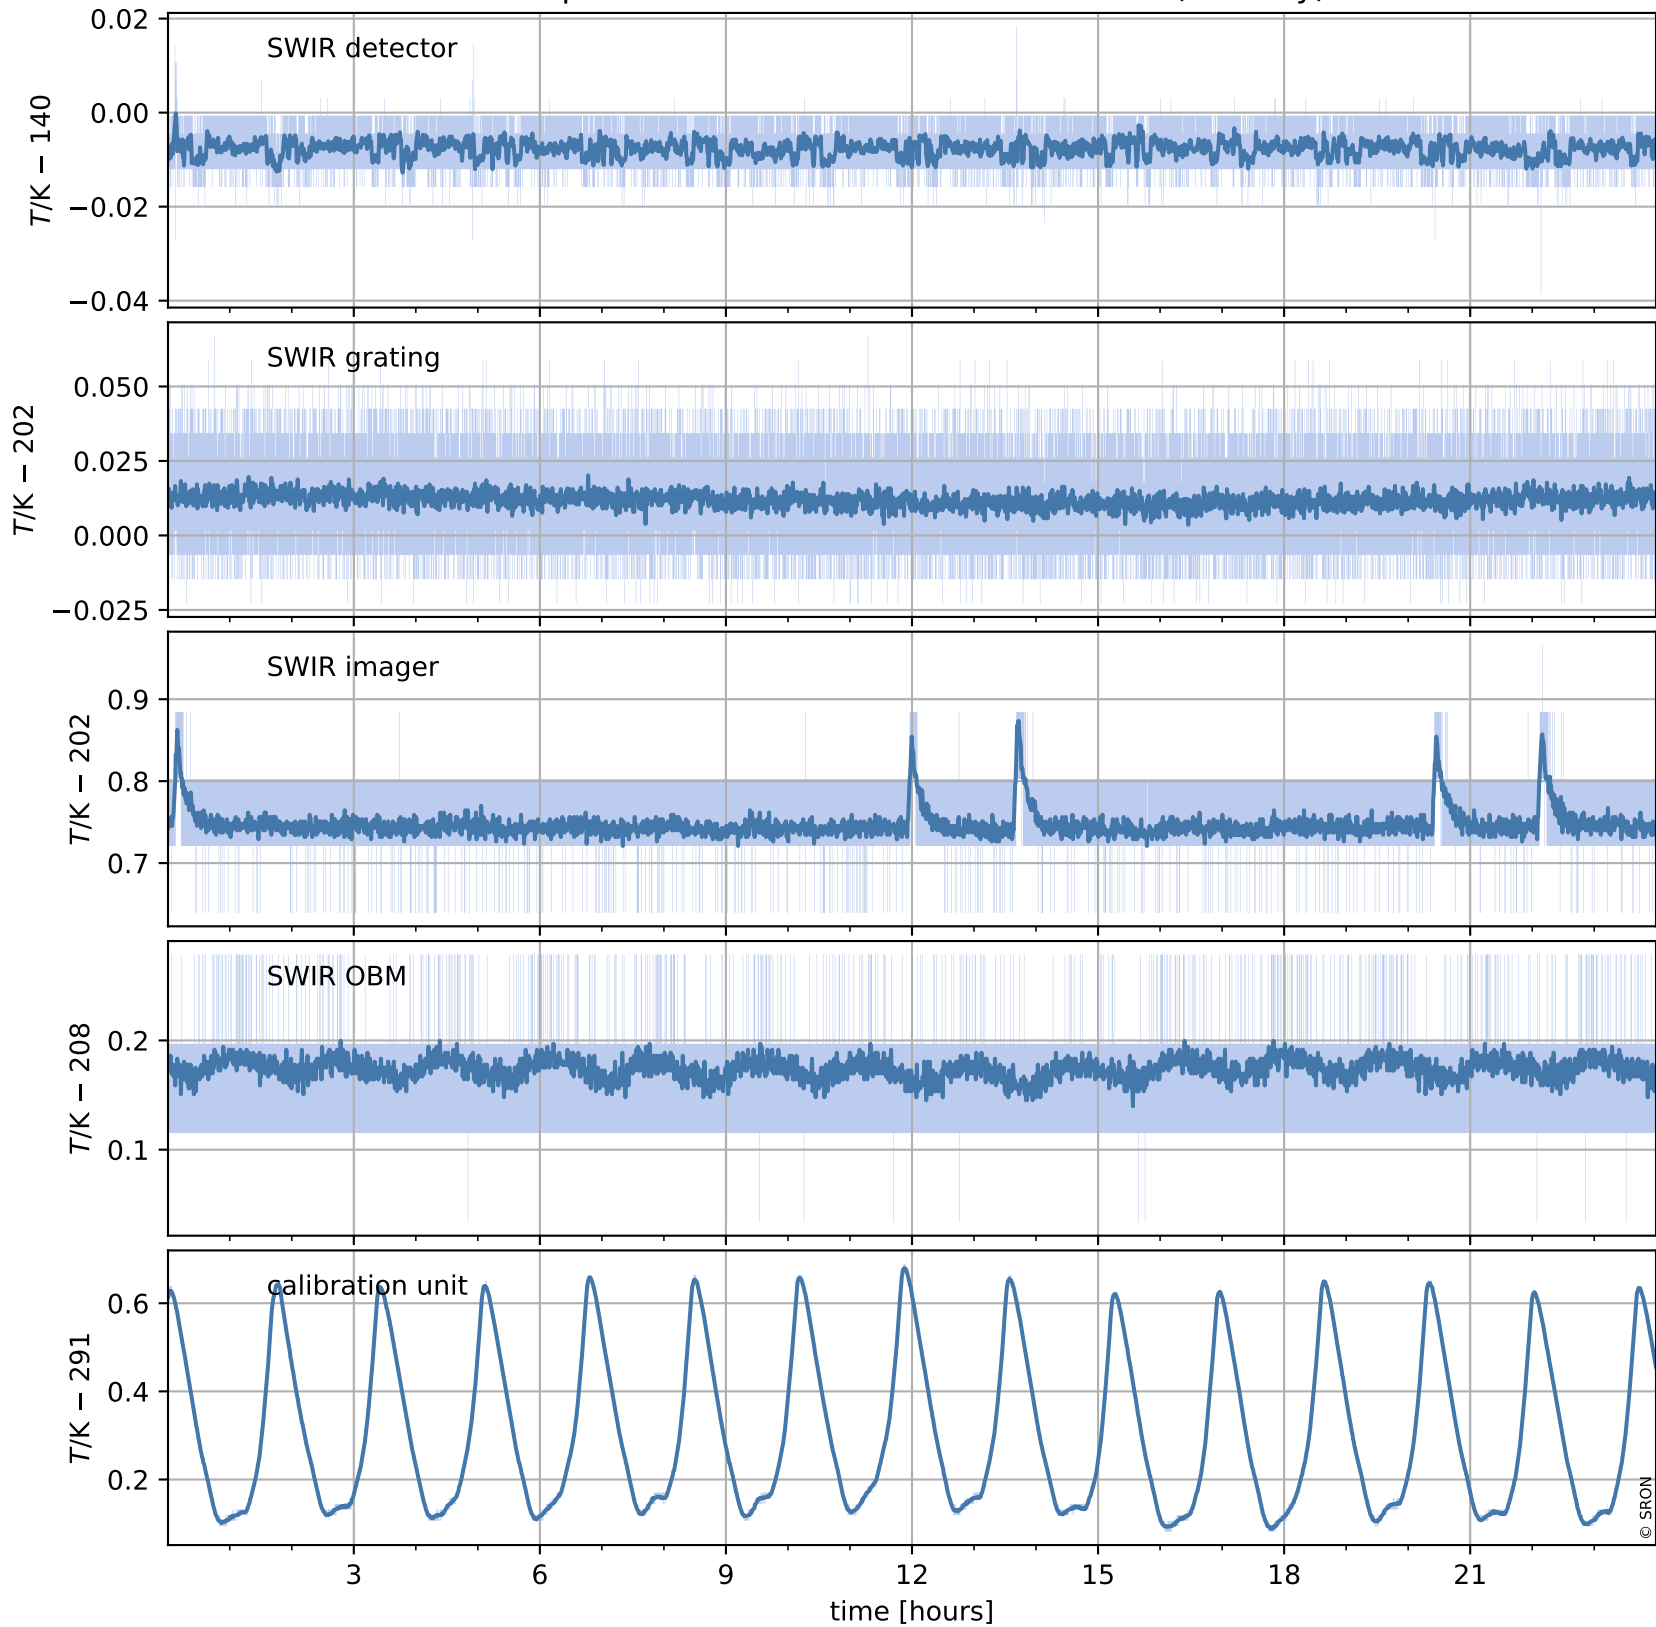

Tropomi SWIR housekeeping data

orbits : [6521, 6535]
coverage : 2019-01-16 / 2019-01-17
created : 2023-08-21T08:39:51

Temperature of sensors relevant for SWIR (one day)

Tropomi SWIR housekeeping data

orbits : [6051, 6535]
coverage : 2018-12-13 / 2019-01-17
created : 2023-08-21T08:39:52

Temperature of sensors relevant for SWIR (last month)

Tropomi SWIR housekeeping data

orbits : [6521, 6535]
coverage : 2019-01-16 / 2019-01-17
created : 2023-08-21T08:39:52

Current and duty cycle of 3 heaters relevant for SWIR (one day)