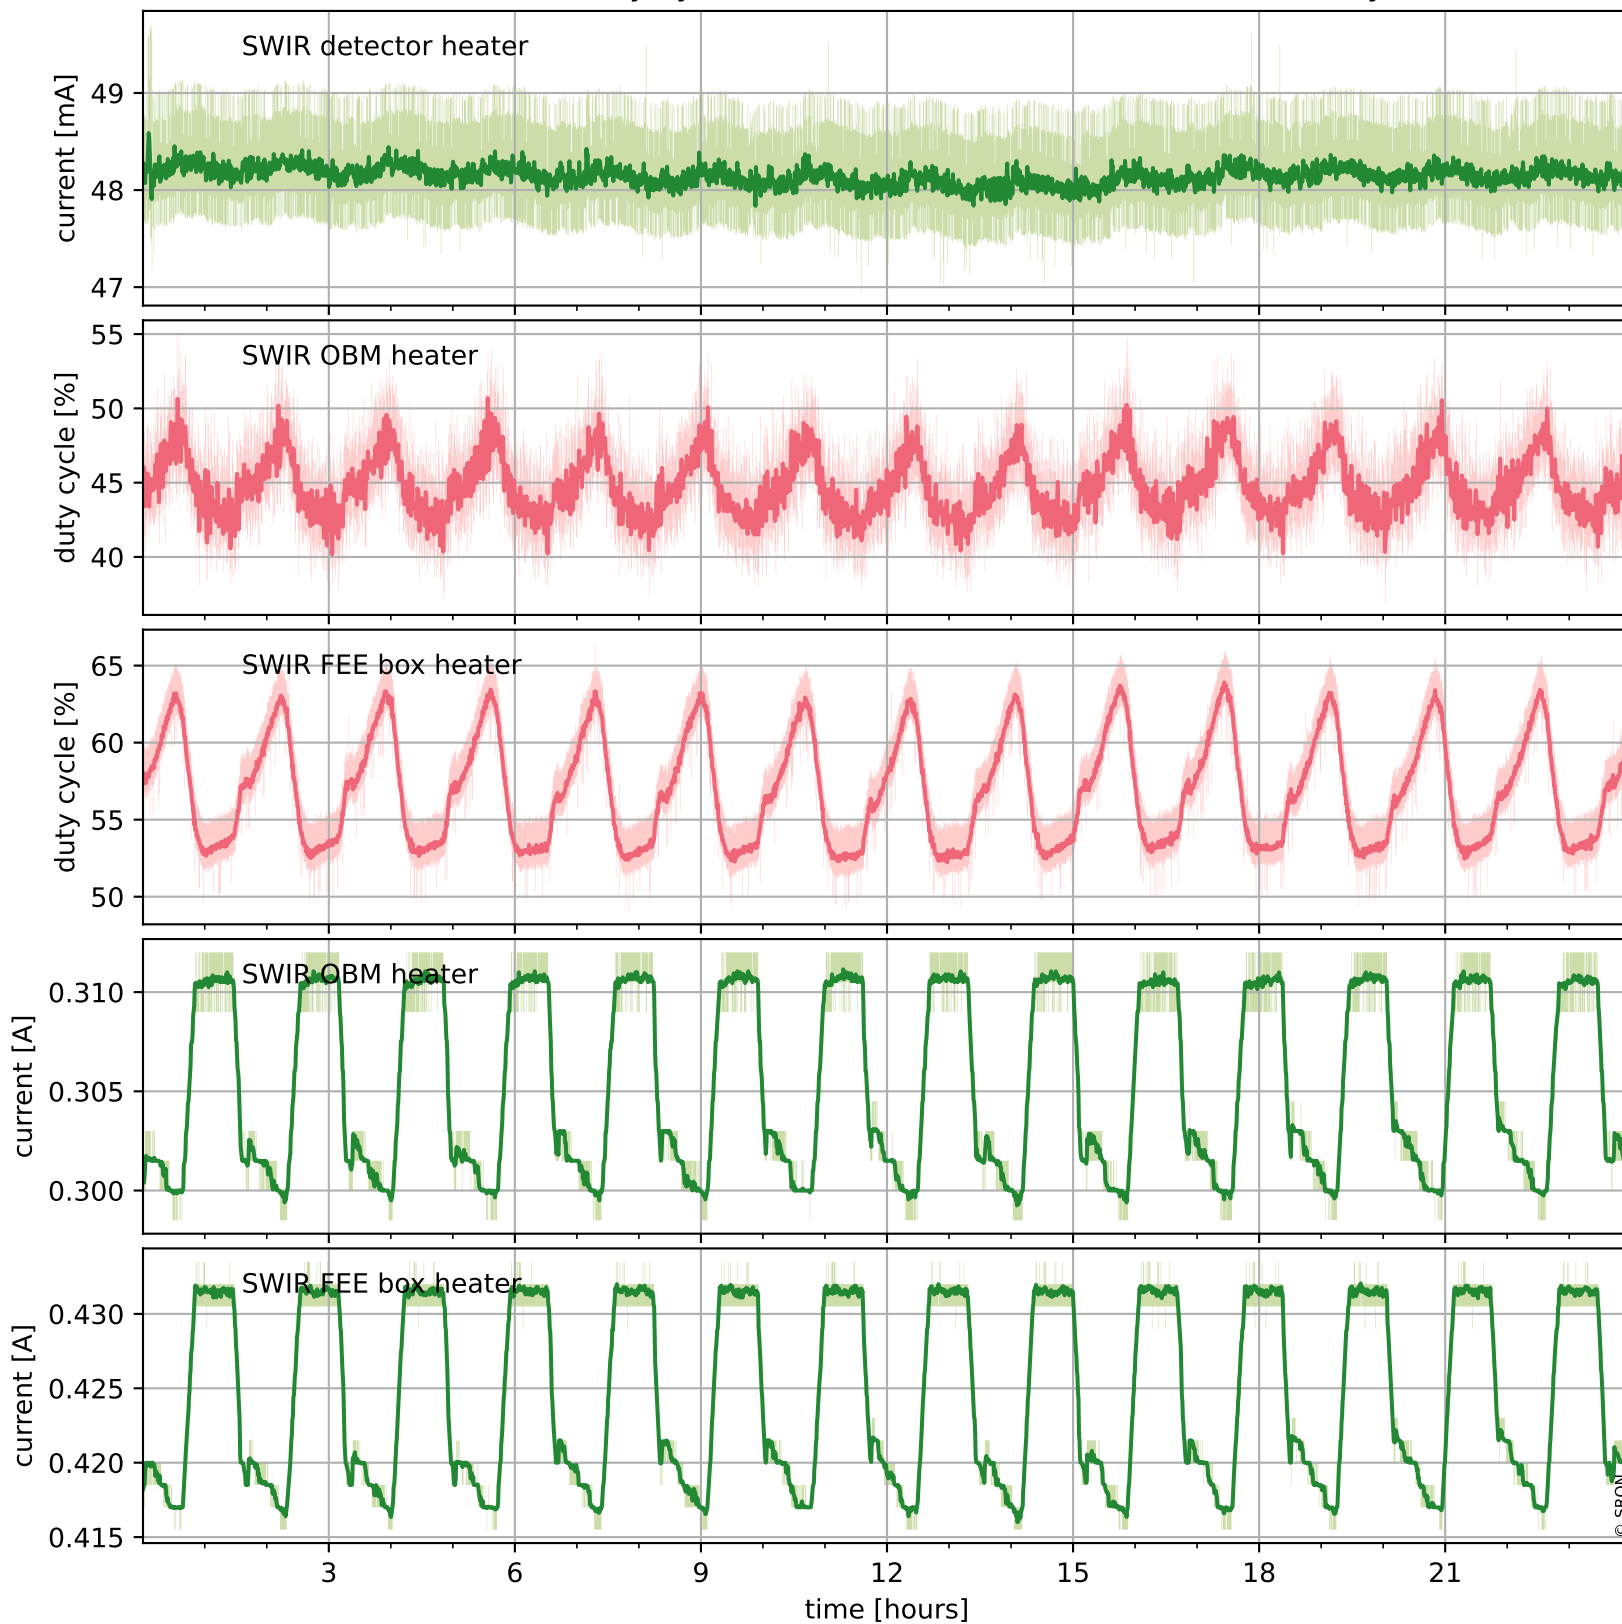

Tropomi SWIR housekeeping data

orbits : [6521, 6535]
coverage : 2019-01-16 / 2019-01-17
created : 2023-08-21T08:39:51

Temperature of sensors relevant for SWIR (one day)

Tropomi SWIR housekeeping data

orbits : [6051, 6535]
coverage : 2018-12-13 / 2019-01-17
created : 2023-08-21T08:39:52

Temperature of sensors relevant for SWIR (last month)

Tropomi SWIR housekeeping data

orbits : [6521, 6535]
coverage : 2019-01-16 / 2019-01-17
created : 2023-08-21T08:39:52

Current and duty cycle of 3 heaters relevant for SWIR (one day)

Tropomi SWIR housekeeping data

orbits : [6051, 6535]
coverage : 2018-12-13 / 2019-01-17
created : 2023-08-21T08:39:53

Current and duty cycle of 3 heaters relevant for SWIR (last month)

Tropomi SWIR housekeeping data