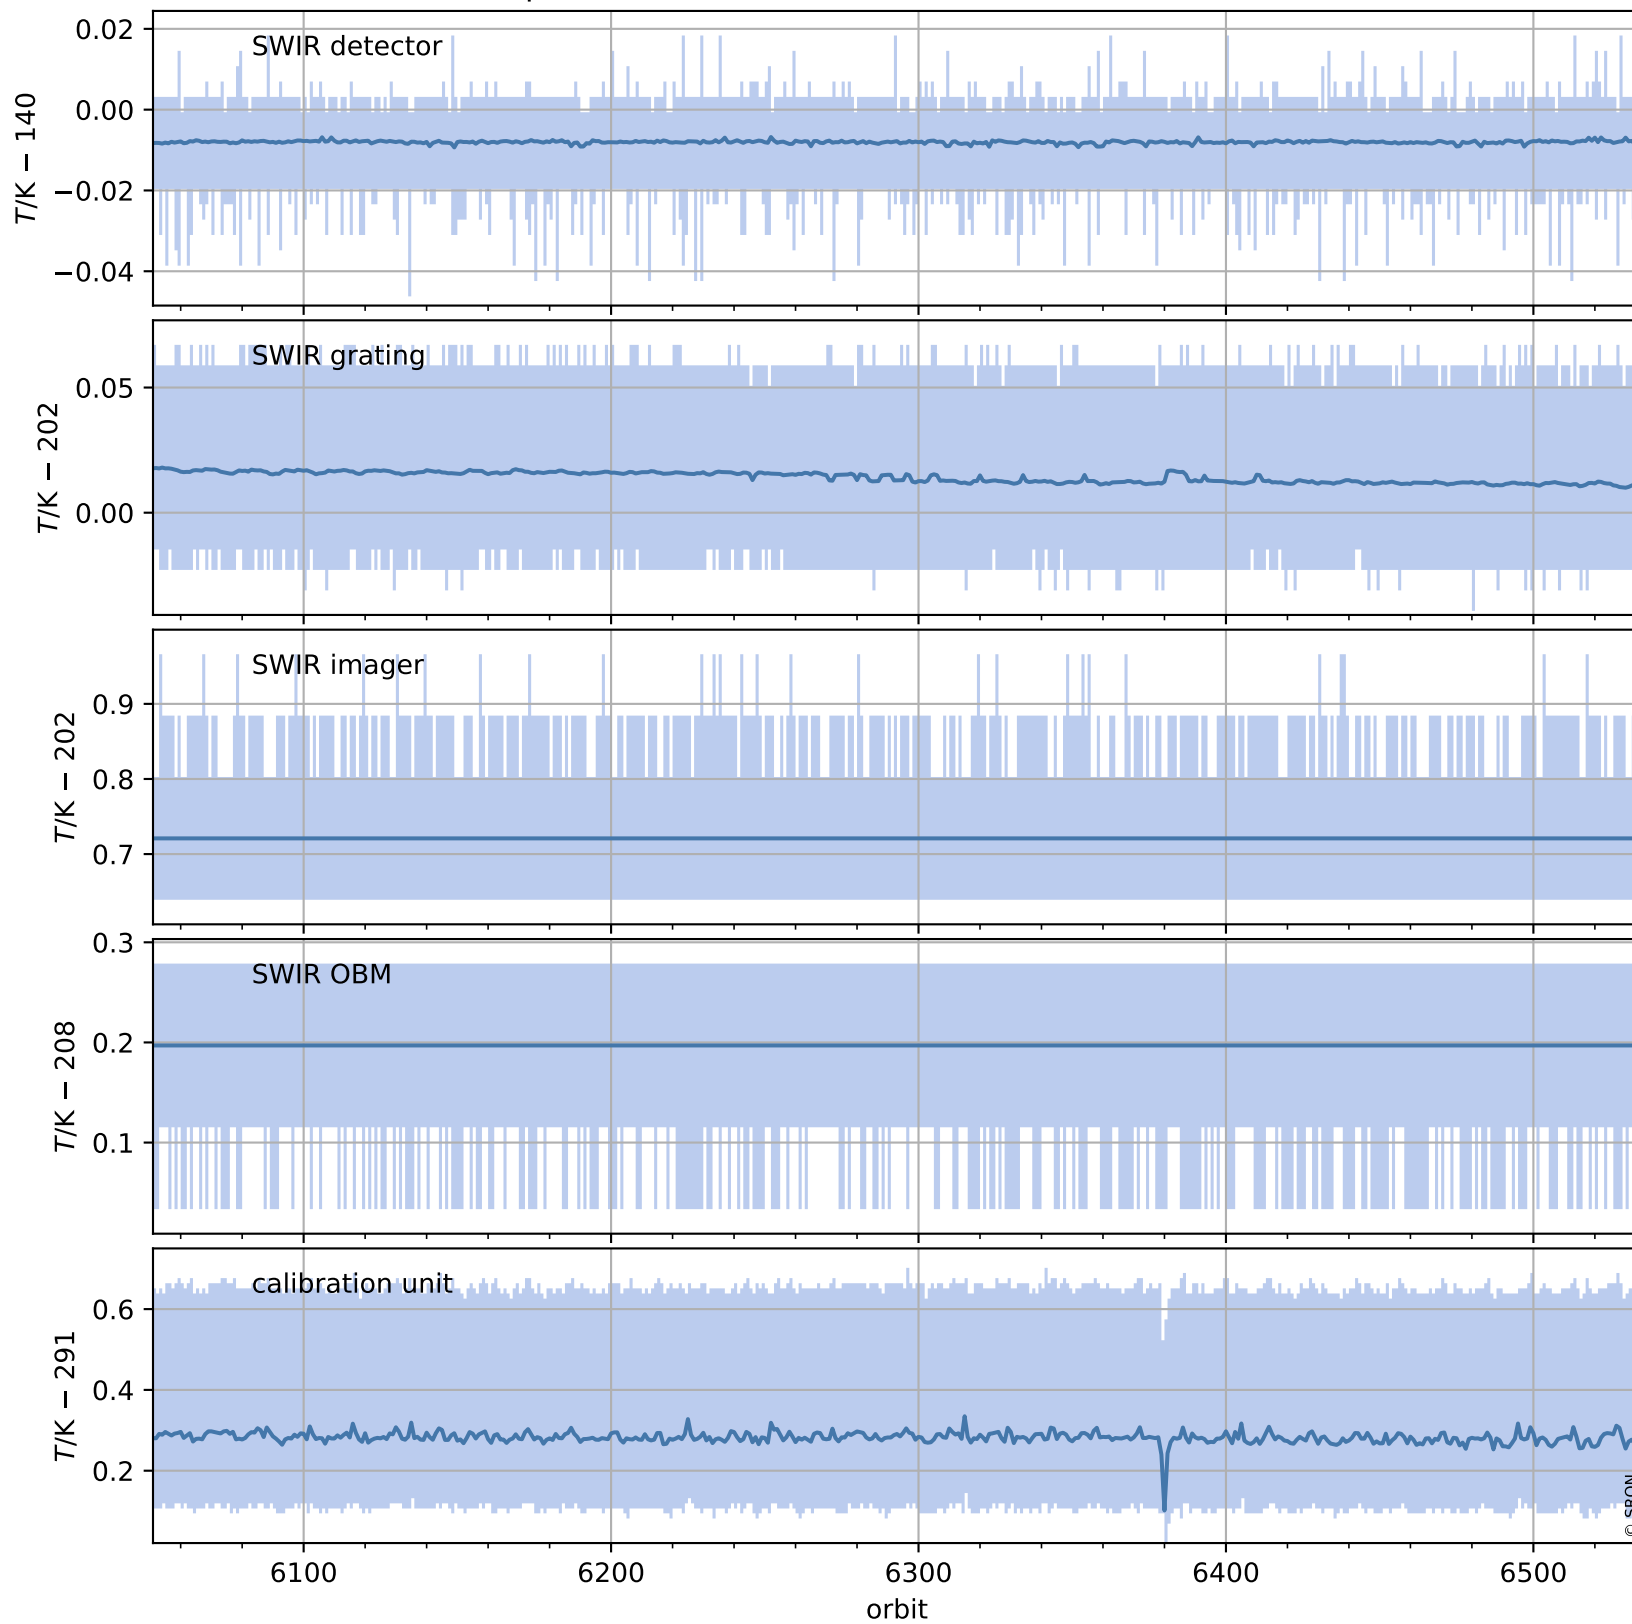

Tropomi SWIR housekeeping data

orbits : [6521, 6535]
coverage : 2019-01-16 / 2019-01-17
created : 2023-08-21T08:39:51

Temperature of sensors relevant for SWIR (one day)

Tropomi SWIR housekeeping data

orbits : [6051, 6535]
coverage : 2018-12-13 / 2019-01-17
created : 2023-08-21T08:39:52

Temperature of sensors relevant for SWIR (last month)

Tropomi SWIR housekeeping data

orbits : [6521, 6535]
coverage : 2019-01-16 / 2019-01-17
created : 2023-08-21T08:39:52

Current and duty cycle of 3 heaters relevant for SWIR (one day)

Tropomi SWIR housekeeping data

orbits : [6051, 6535]
coverage : 2018-12-13 / 2019-01-17
created : 2023-08-21T08:39:53

Current and duty cycle of 3 heaters relevant for SWIR (last month)

Tropomi SWIR housekeeping data

orbits : [6521, 6535]
coverage : 2019-01-16 / 2019-01-17
created : 2023-08-21T08:39:53

Temperature of sensors at the SWIR front-end electronics (one day)

Tropomi SWIR housekeeping data

orbits : [6051, 6535]
coverage : 2018-12-13 / 2019-01-17
created : 2023-08-21T08:39:53