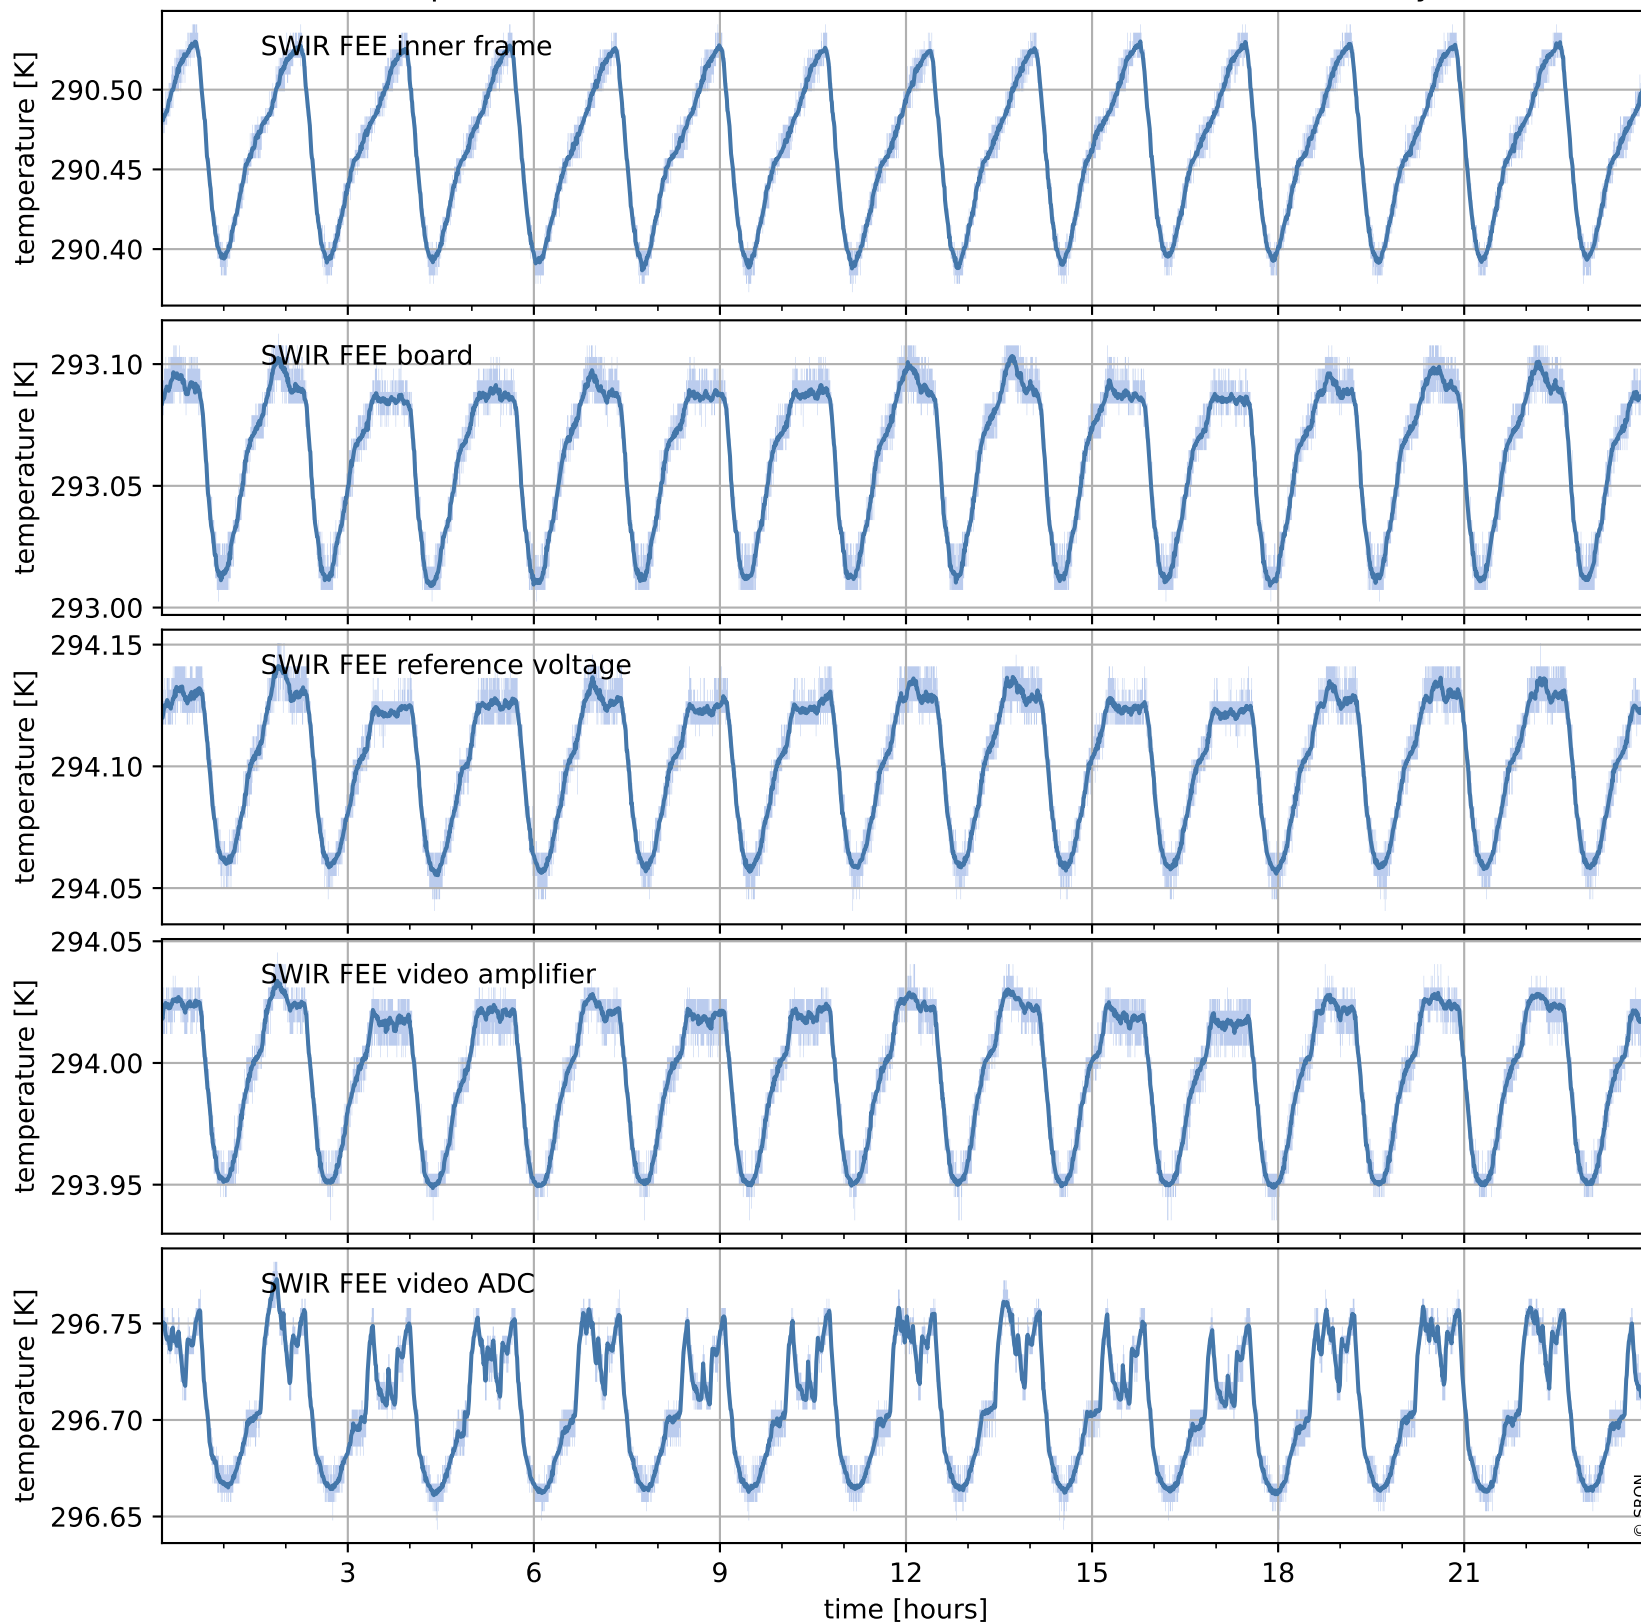

Tropomi SWIR housekeeping data

orbits : [6521, 6535]
coverage : 2019-01-16 / 2019-01-17
created : 2023-08-21T08:39:51

Temperature of sensors relevant for SWIR (one day)

Tropomi SWIR housekeeping data

orbits : [6051, 6535]
coverage : 2018-12-13 / 2019-01-17
created : 2023-08-21T08:39:52

Temperature of sensors relevant for SWIR (last month)

Tropomi SWIR housekeeping data

orbits : [6521, 6535]
coverage : 2019-01-16 / 2019-01-17
created : 2023-08-21T08:39:52

Current and duty cycle of 3 heaters relevant for SWIR (one day)

Tropomi SWIR housekeeping data

orbits : [6051, 6535]
coverage : 2018-12-13 / 2019-01-17
created : 2023-08-21T08:39:53

Current and duty cycle of 3 heaters relevant for SWIR (last month)

Tropomi SWIR housekeeping data

orbits : [6521, 6535]
coverage : 2019-01-16 / 2019-01-17
created : 2023-08-21T08:39:53

Temperature of sensors at the SWIR front-end electronics (one day)

Tropomi SWIR housekeeping data

orbits : [6051, 6535]
coverage : 2018-12-13 / 2019-01-17
created : 2023-08-21T08:39:53