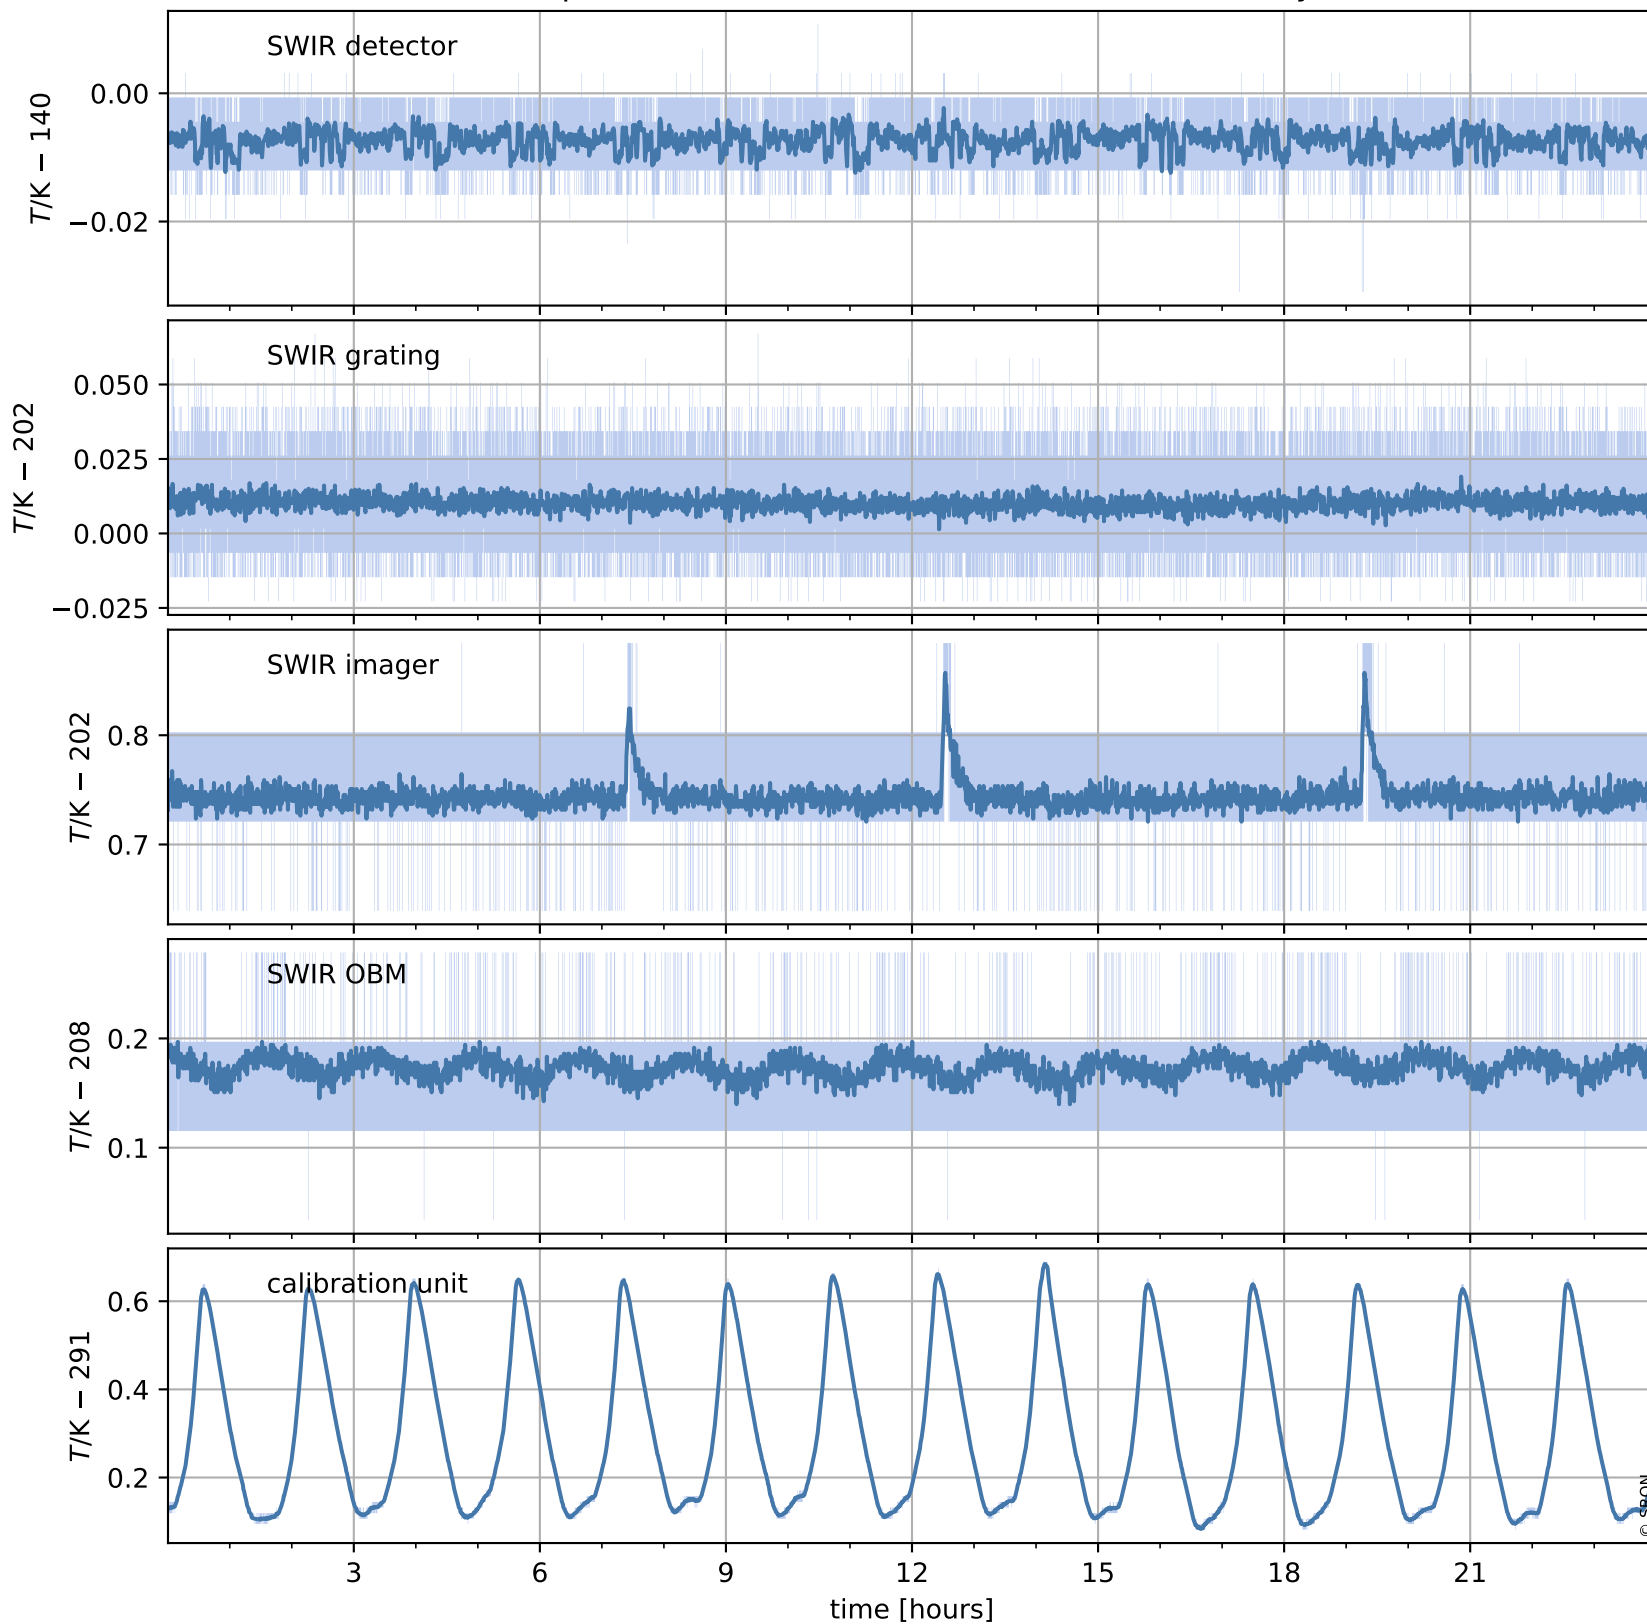

Tropomi SWIR housekeeping data

orbits : [6649, 6662]
coverage : 2019-01-25 / 2019-01-26
created : 2023-08-21T08:40:12

Temperature of sensors relevant for SWIR (one day)

Tropomi SWIR housekeeping data

orbits : [6178, 6662]
coverage : 2018-12-22 / 2019-01-26
created : 2023-08-21T08:40:13

Tropomi SWIR housekeeping data

orbits : [6649, 6662]
coverage : 2019-01-25 / 2019-01-26
created : 2023-08-21T08:40:13

Current and duty cycle of 3 heaters relevant for SWIR (one day)

Tropomi SWIR housekeeping data

orbits : [6178, 6662]
coverage : 2018-12-22 / 2019-01-26
created : 2023-08-21T08:40:13

Current and duty cycle of 3 heaters relevant for SWIR (last month)

Tropomi SWIR housekeeping data

orbits : [6649, 6662]
coverage : 2019-01-25 / 2019-01-26
created : 2023-08-21T08:40:14