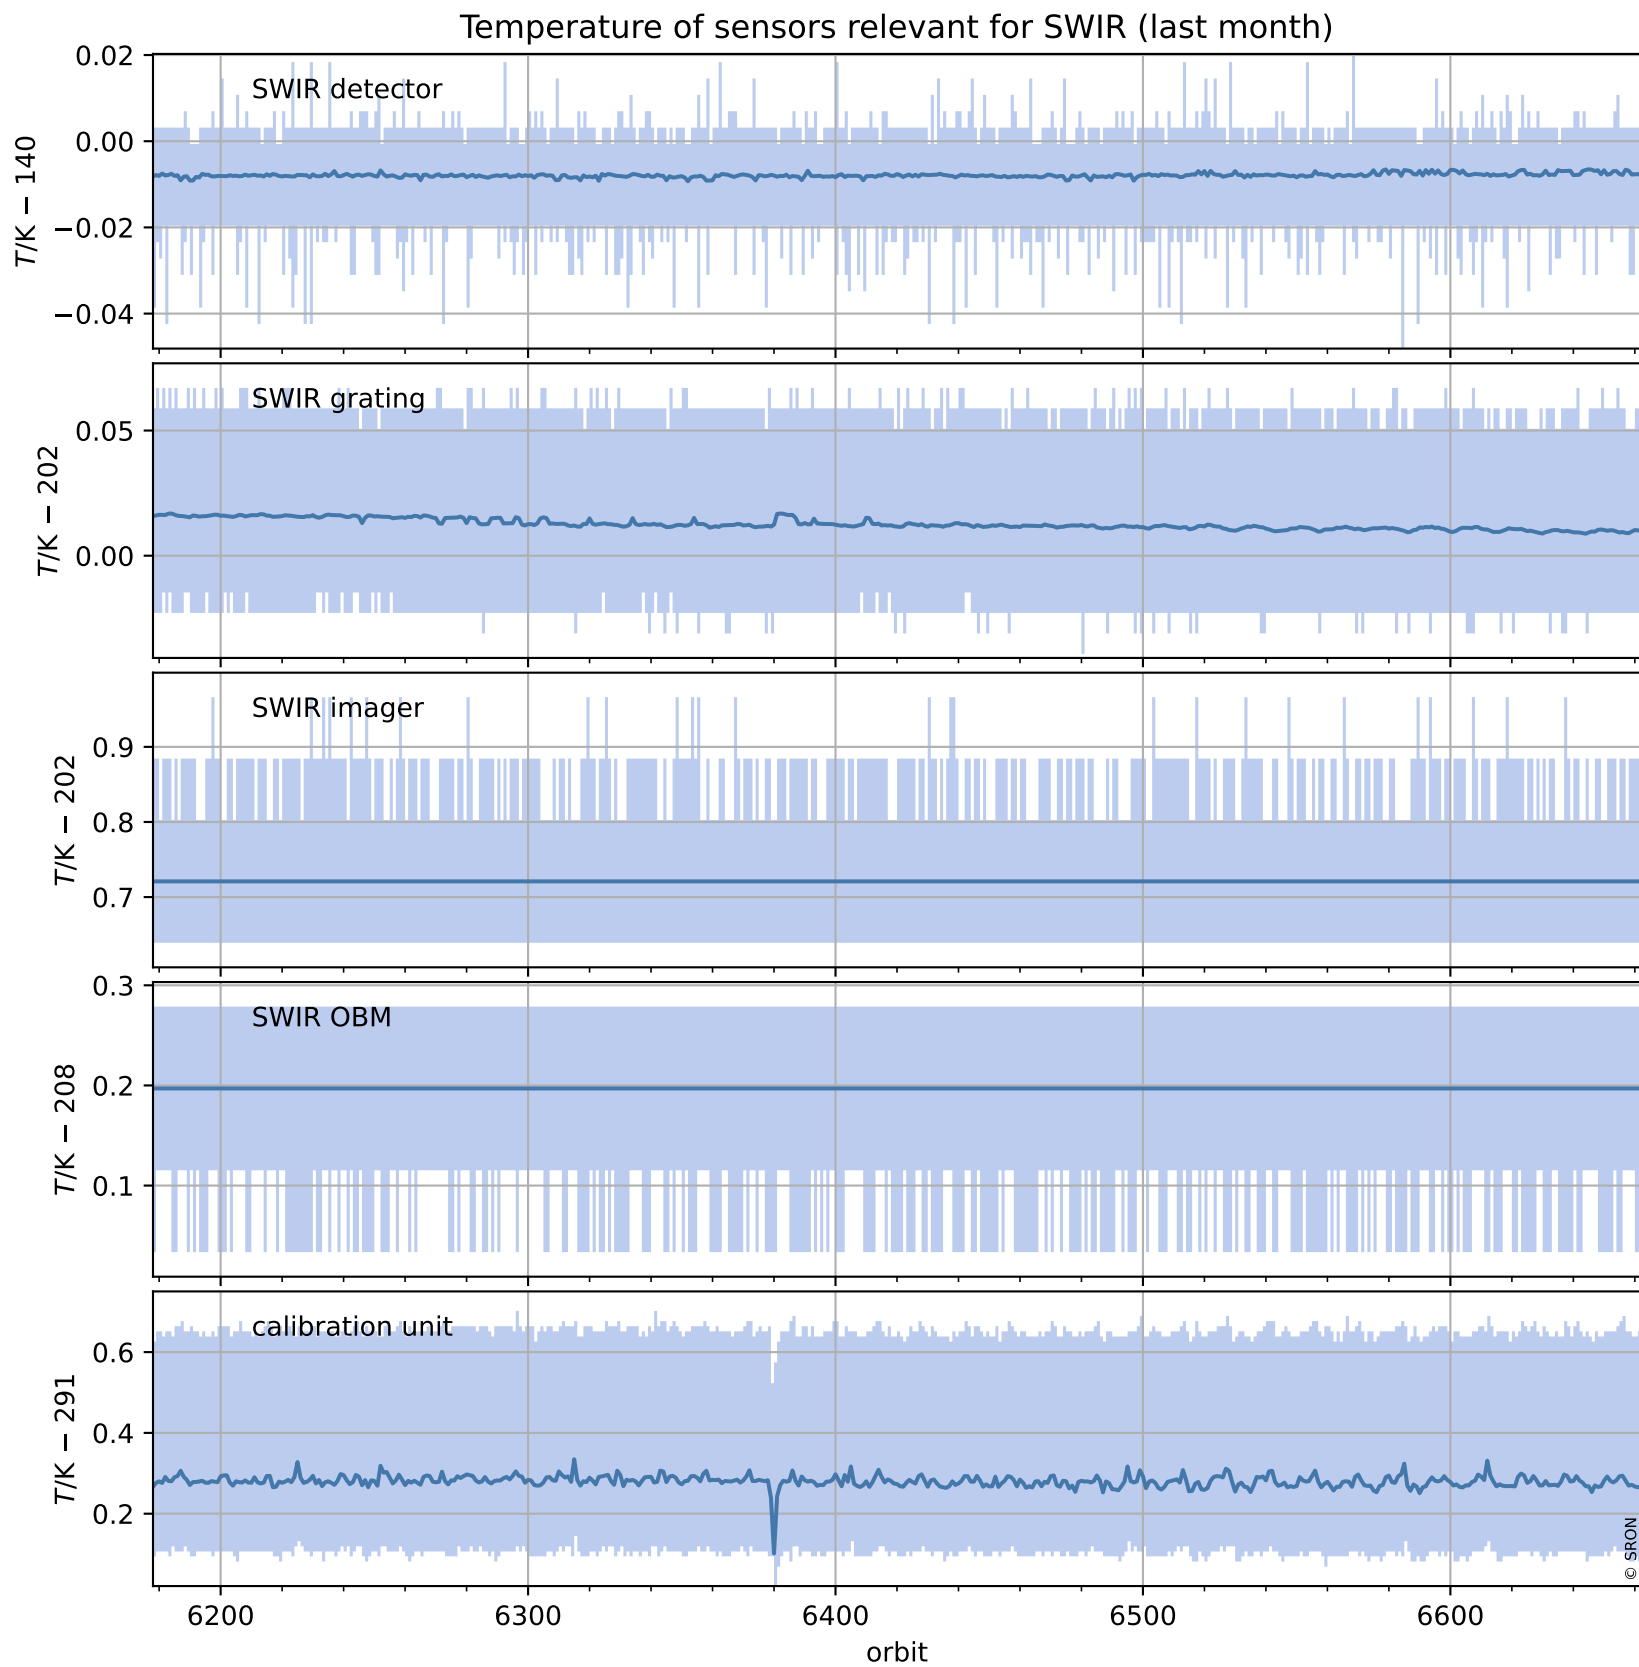

Tropomi SWIR housekeeping data

orbits : [6649, 6662]
coverage : 2019-01-25 / 2019-01-26
created : 2023-08-21T08:40:12

Temperature of sensors relevant for SWIR (one day)

Tropomi SWIR housekeeping data

orbits : [6178, 6662]
coverage : 2018-12-22 / 2019-01-26
created : 2023-08-21T08:40:13

Tropomi SWIR housekeeping data

orbits : [6649, 6662]
coverage : 2019-01-25 / 2019-01-26
created : 2023-08-21T08:40:13

Current and duty cycle of 3 heaters relevant for SWIR (one day)

Tropomi SWIR housekeeping data

orbits : [6178, 6662]
coverage : 2018-12-22 / 2019-01-26
created : 2023-08-21T08:40:13

Current and duty cycle of 3 heaters relevant for SWIR (last month)

Tropomi SWIR housekeeping data

orbits : [6649, 6662]
coverage : 2019-01-25 / 2019-01-26
created : 2023-08-21T08:40:14