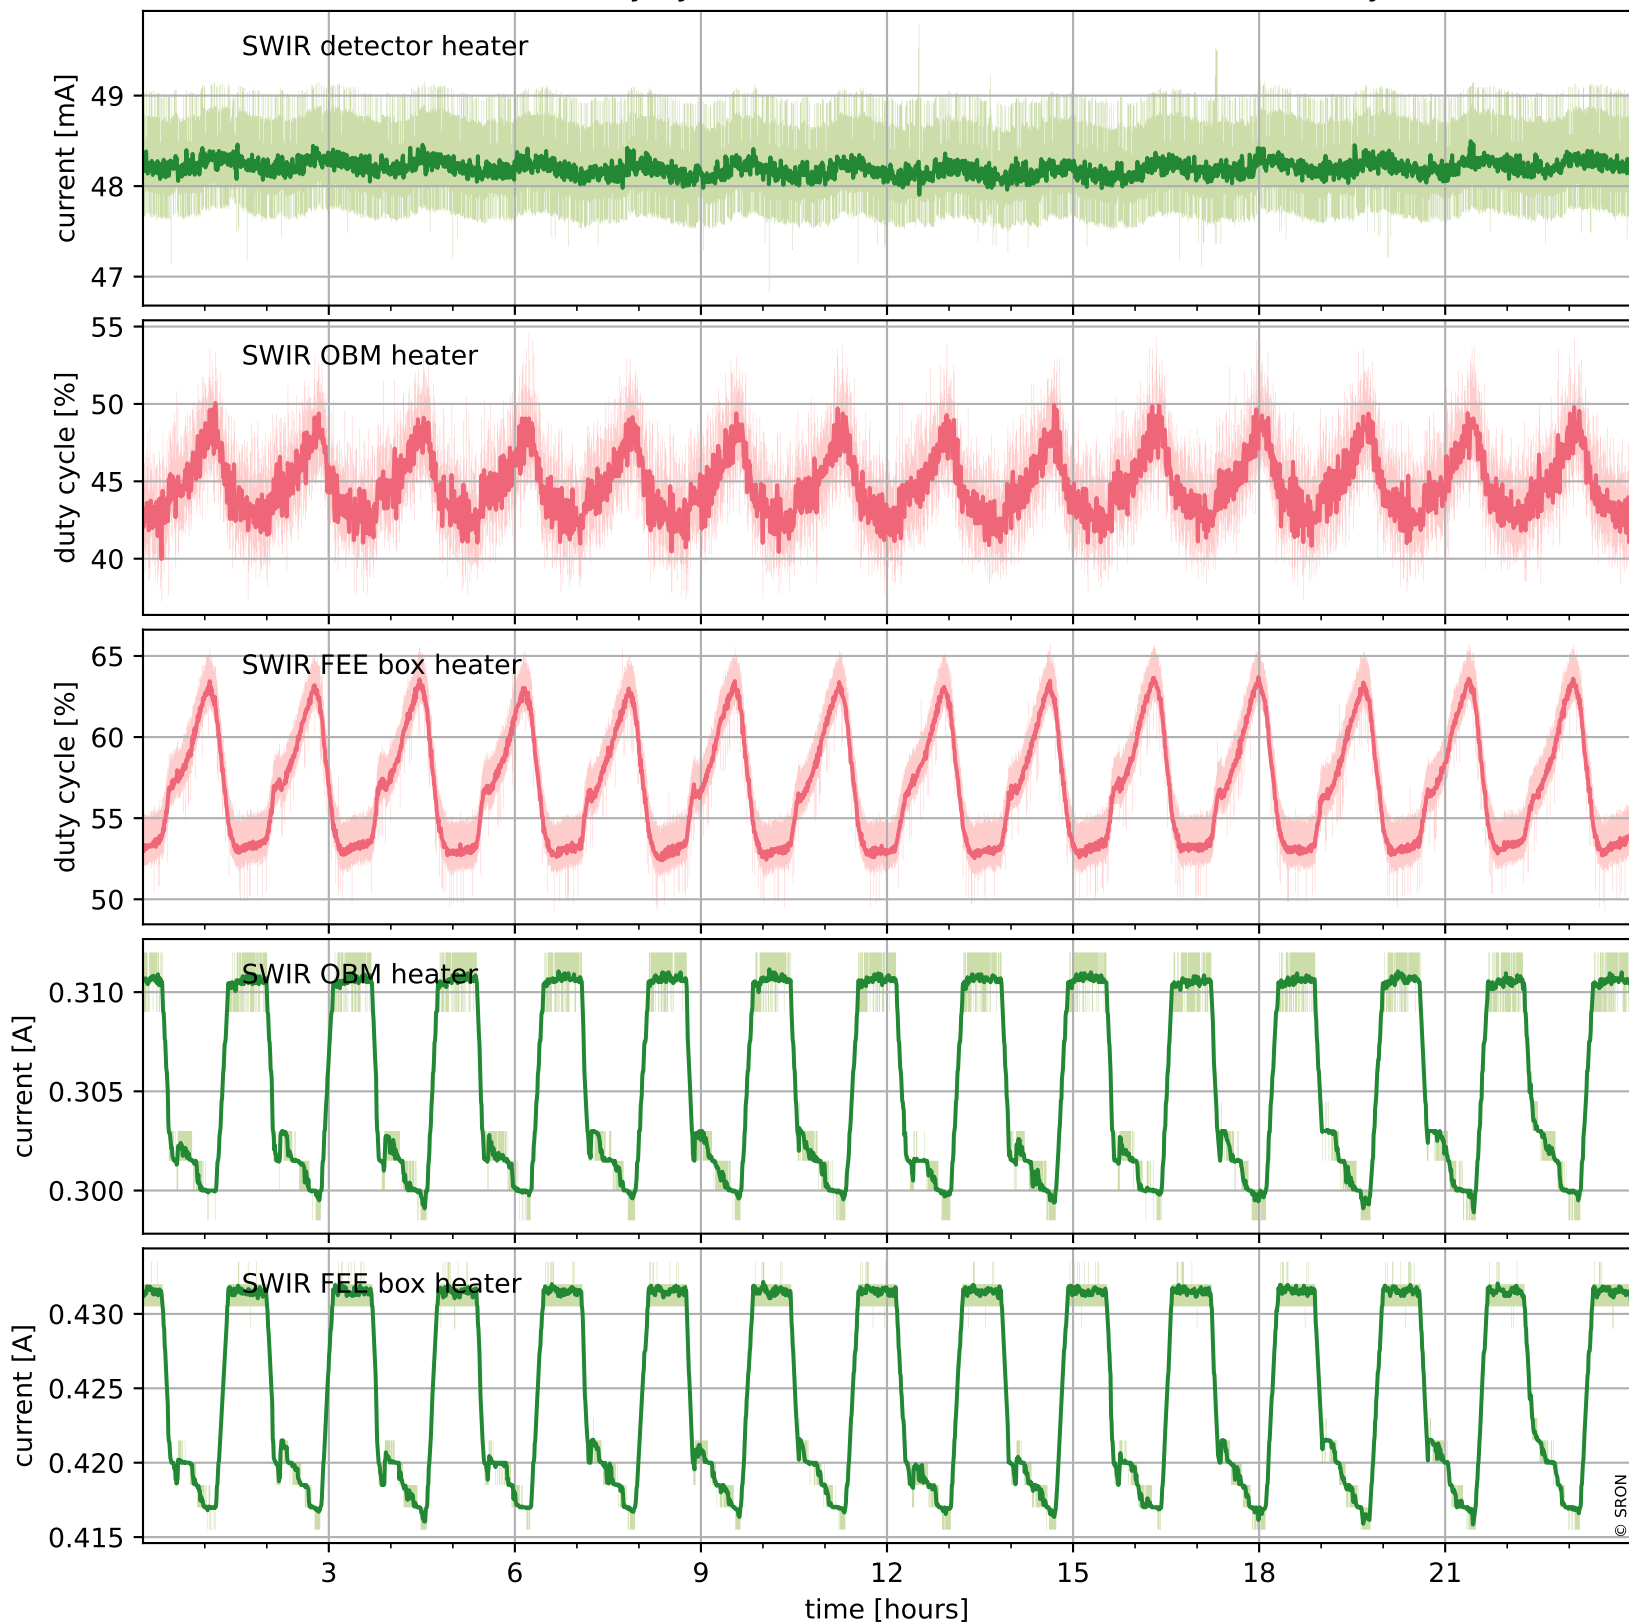

Tropomi SWIR housekeeping data

orbits : [6649, 6662]
coverage : 2019-01-25 / 2019-01-26
created : 2023-08-21T08:40:12

Temperature of sensors relevant for SWIR (one day)

Tropomi SWIR housekeeping data

orbits : [6178, 6662]
coverage : 2018-12-22 / 2019-01-26
created : 2023-08-21T08:40:13

Tropomi SWIR housekeeping data

orbits : [6649, 6662]
coverage : 2019-01-25 / 2019-01-26
created : 2023-08-21T08:40:13

Current and duty cycle of 3 heaters relevant for SWIR (one day)

Tropomi SWIR housekeeping data

orbits : [6178, 6662]
coverage : 2018-12-22 / 2019-01-26
created : 2023-08-21T08:40:13

Current and duty cycle of 3 heaters relevant for SWIR (last month)

Tropomi SWIR housekeeping data

orbits : [6649, 6662]
coverage : 2019-01-25 / 2019-01-26
created : 2023-08-21T08:40:14