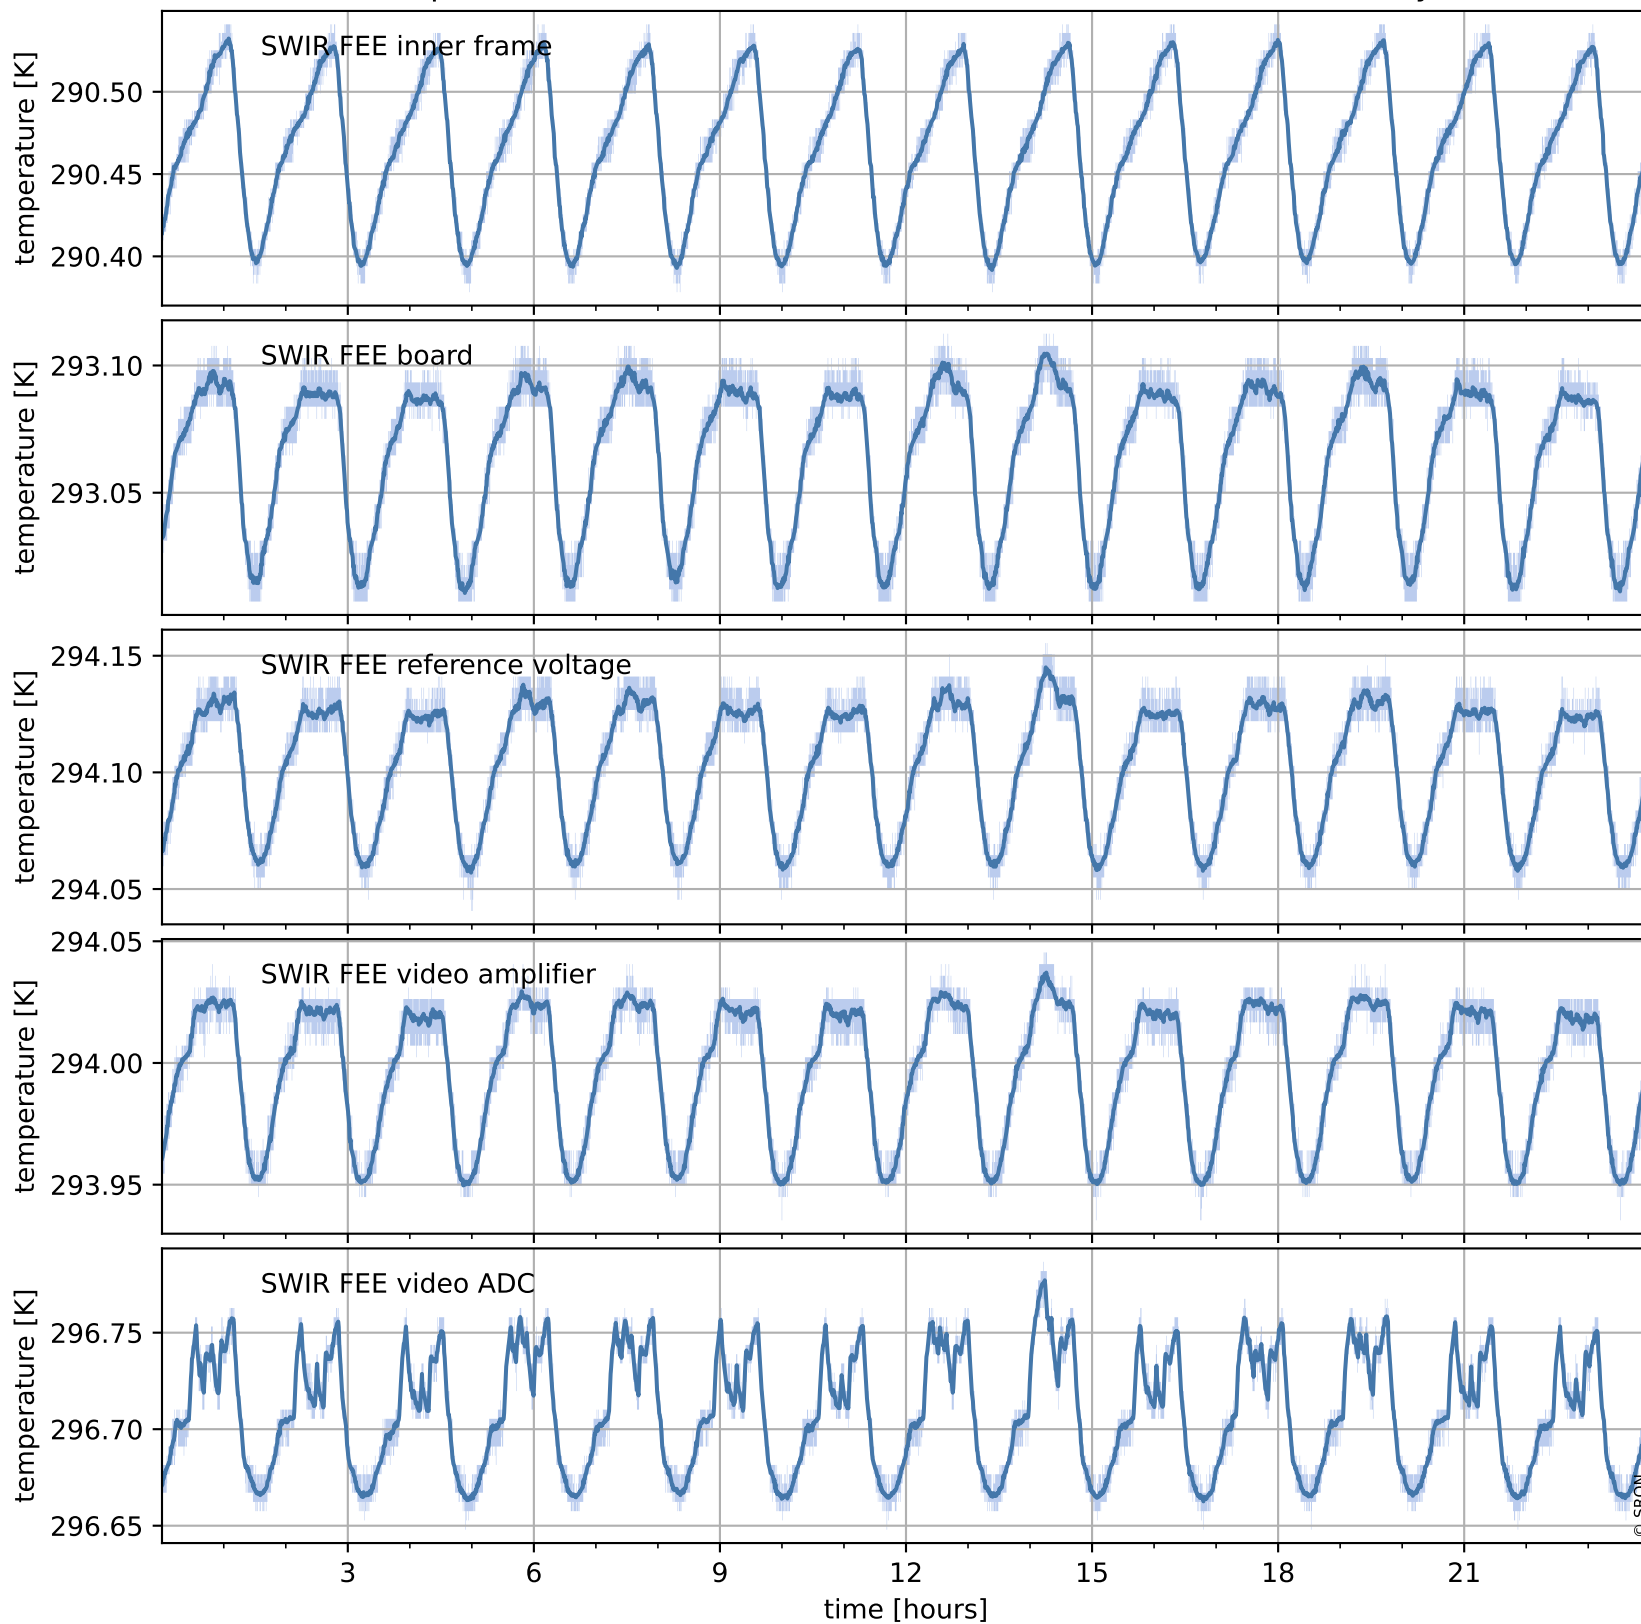

Tropomi SWIR housekeeping data

orbits : [6649, 6662]
coverage : 2019-01-25 / 2019-01-26
created : 2023-08-21T08:40:14

Temperature of sensors at the SWIR front-end electronics (one day)