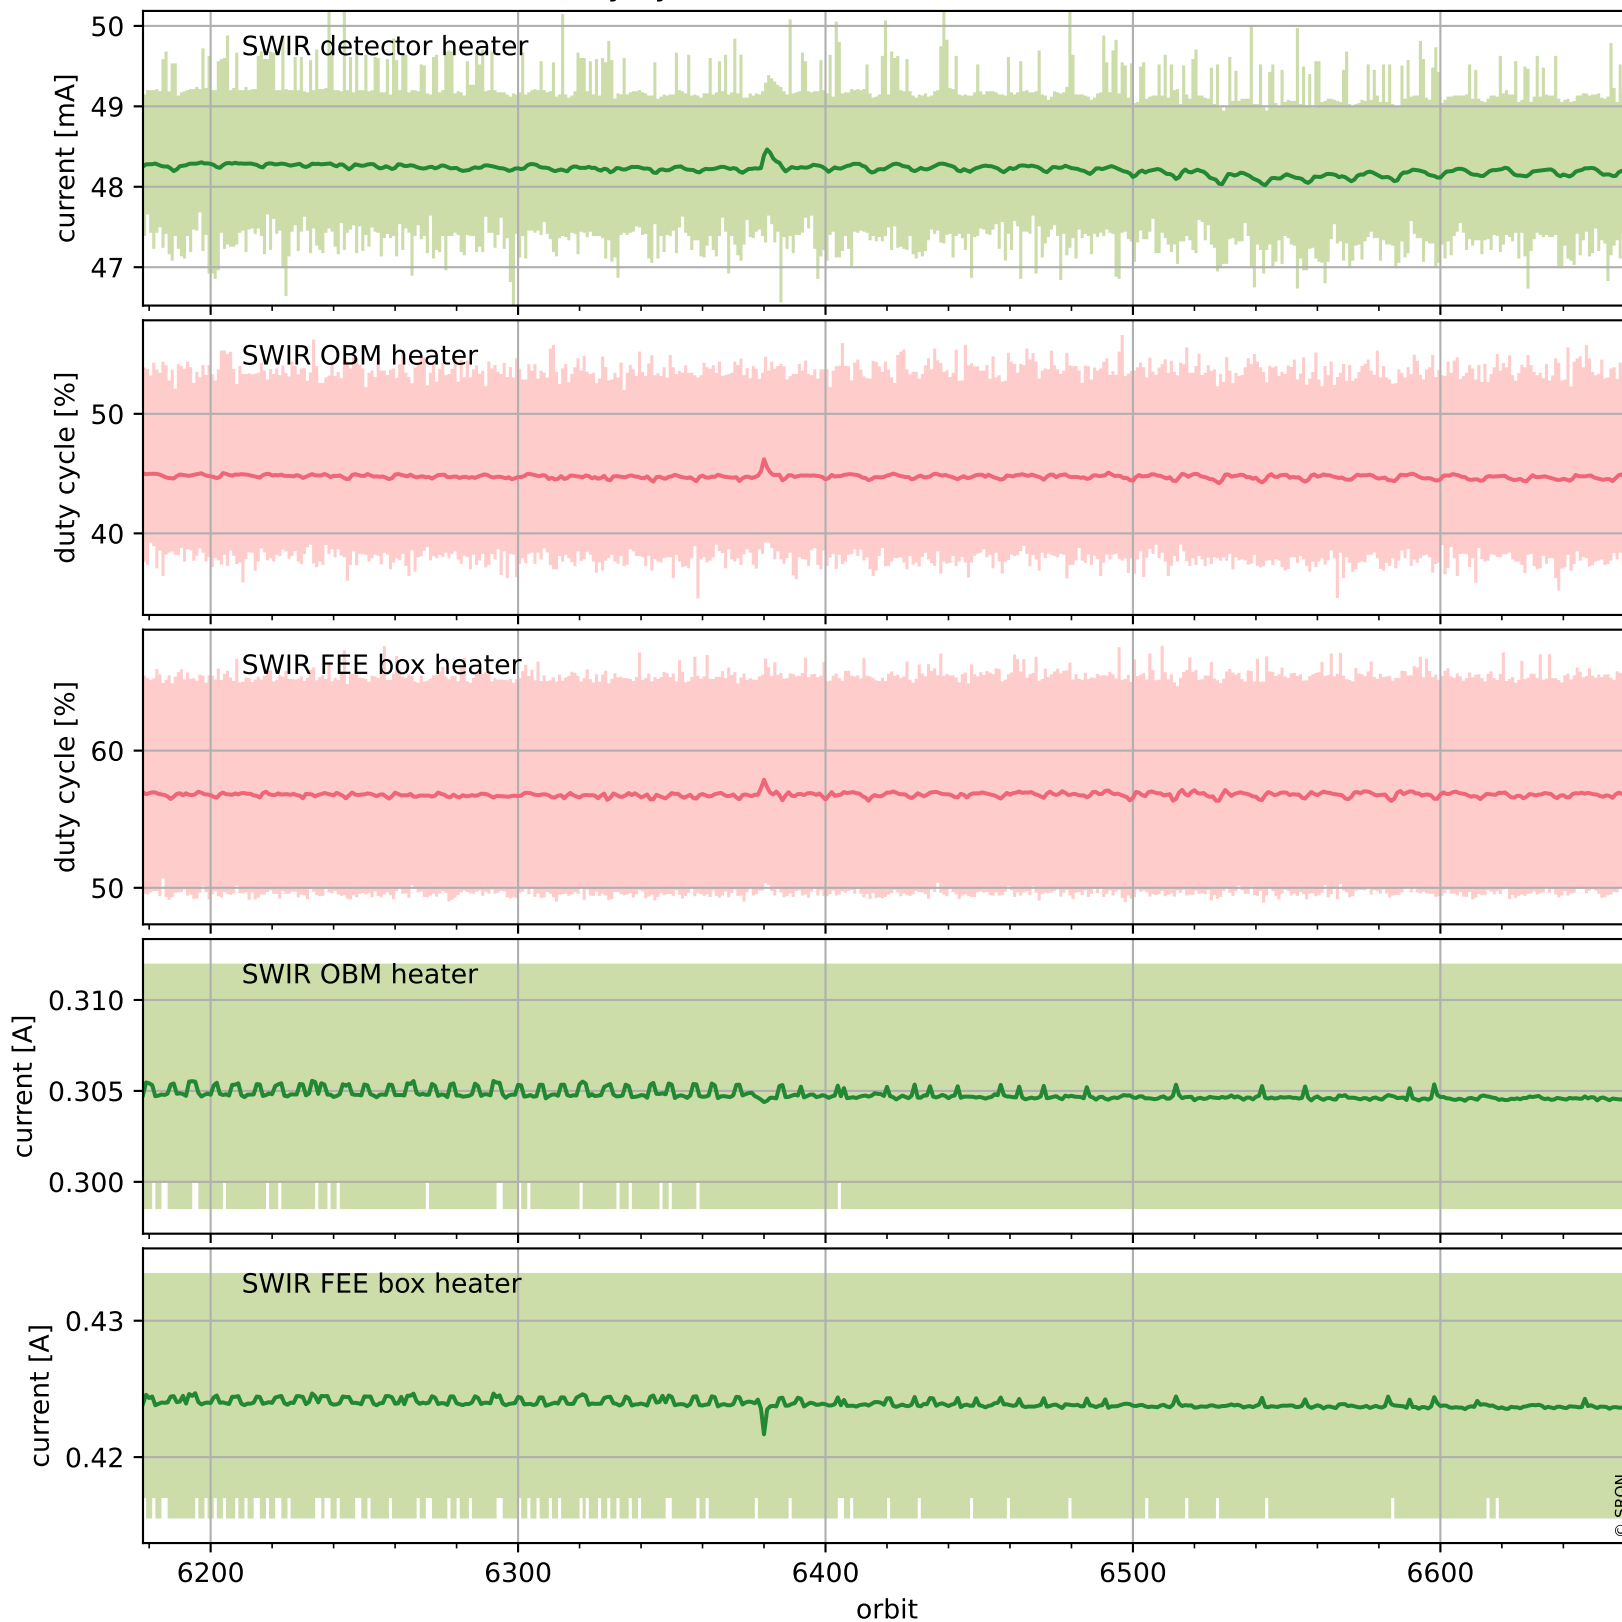

Tropomi SWIR housekeeping data

orbits : [6649, 6662]
coverage : 2019-01-25 / 2019-01-26
created : 2023-08-21T08:40:12

Temperature of sensors relevant for SWIR (one day)

Tropomi SWIR housekeeping data

orbits : [6178, 6662]
coverage : 2018-12-22 / 2019-01-26
created : 2023-08-21T08:40:13

Tropomi SWIR housekeeping data

orbits : [6649, 6662]
coverage : 2019-01-25 / 2019-01-26
created : 2023-08-21T08:40:13

Current and duty cycle of 3 heaters relevant for SWIR (one day)

Tropomi SWIR housekeeping data

orbits : [6178, 6662]
coverage : 2018-12-22 / 2019-01-26
created : 2023-08-21T08:40:13

Current and duty cycle of 3 heaters relevant for SWIR (last month)

Tropomi SWIR housekeeping data

orbits : [6649, 6662]
coverage : 2019-01-25 / 2019-01-26
created : 2023-08-21T08:40:14

Temperature of sensors at the SWIR front-end electronics (one day)

Tropomi SWIR housekeeping data

orbits : [6178, 6662]
coverage : 2018-12-22 / 2019-01-26
created : 2023-08-21T08:40:14

Temperature of sensors at the SWIR front-end electronics (last month)