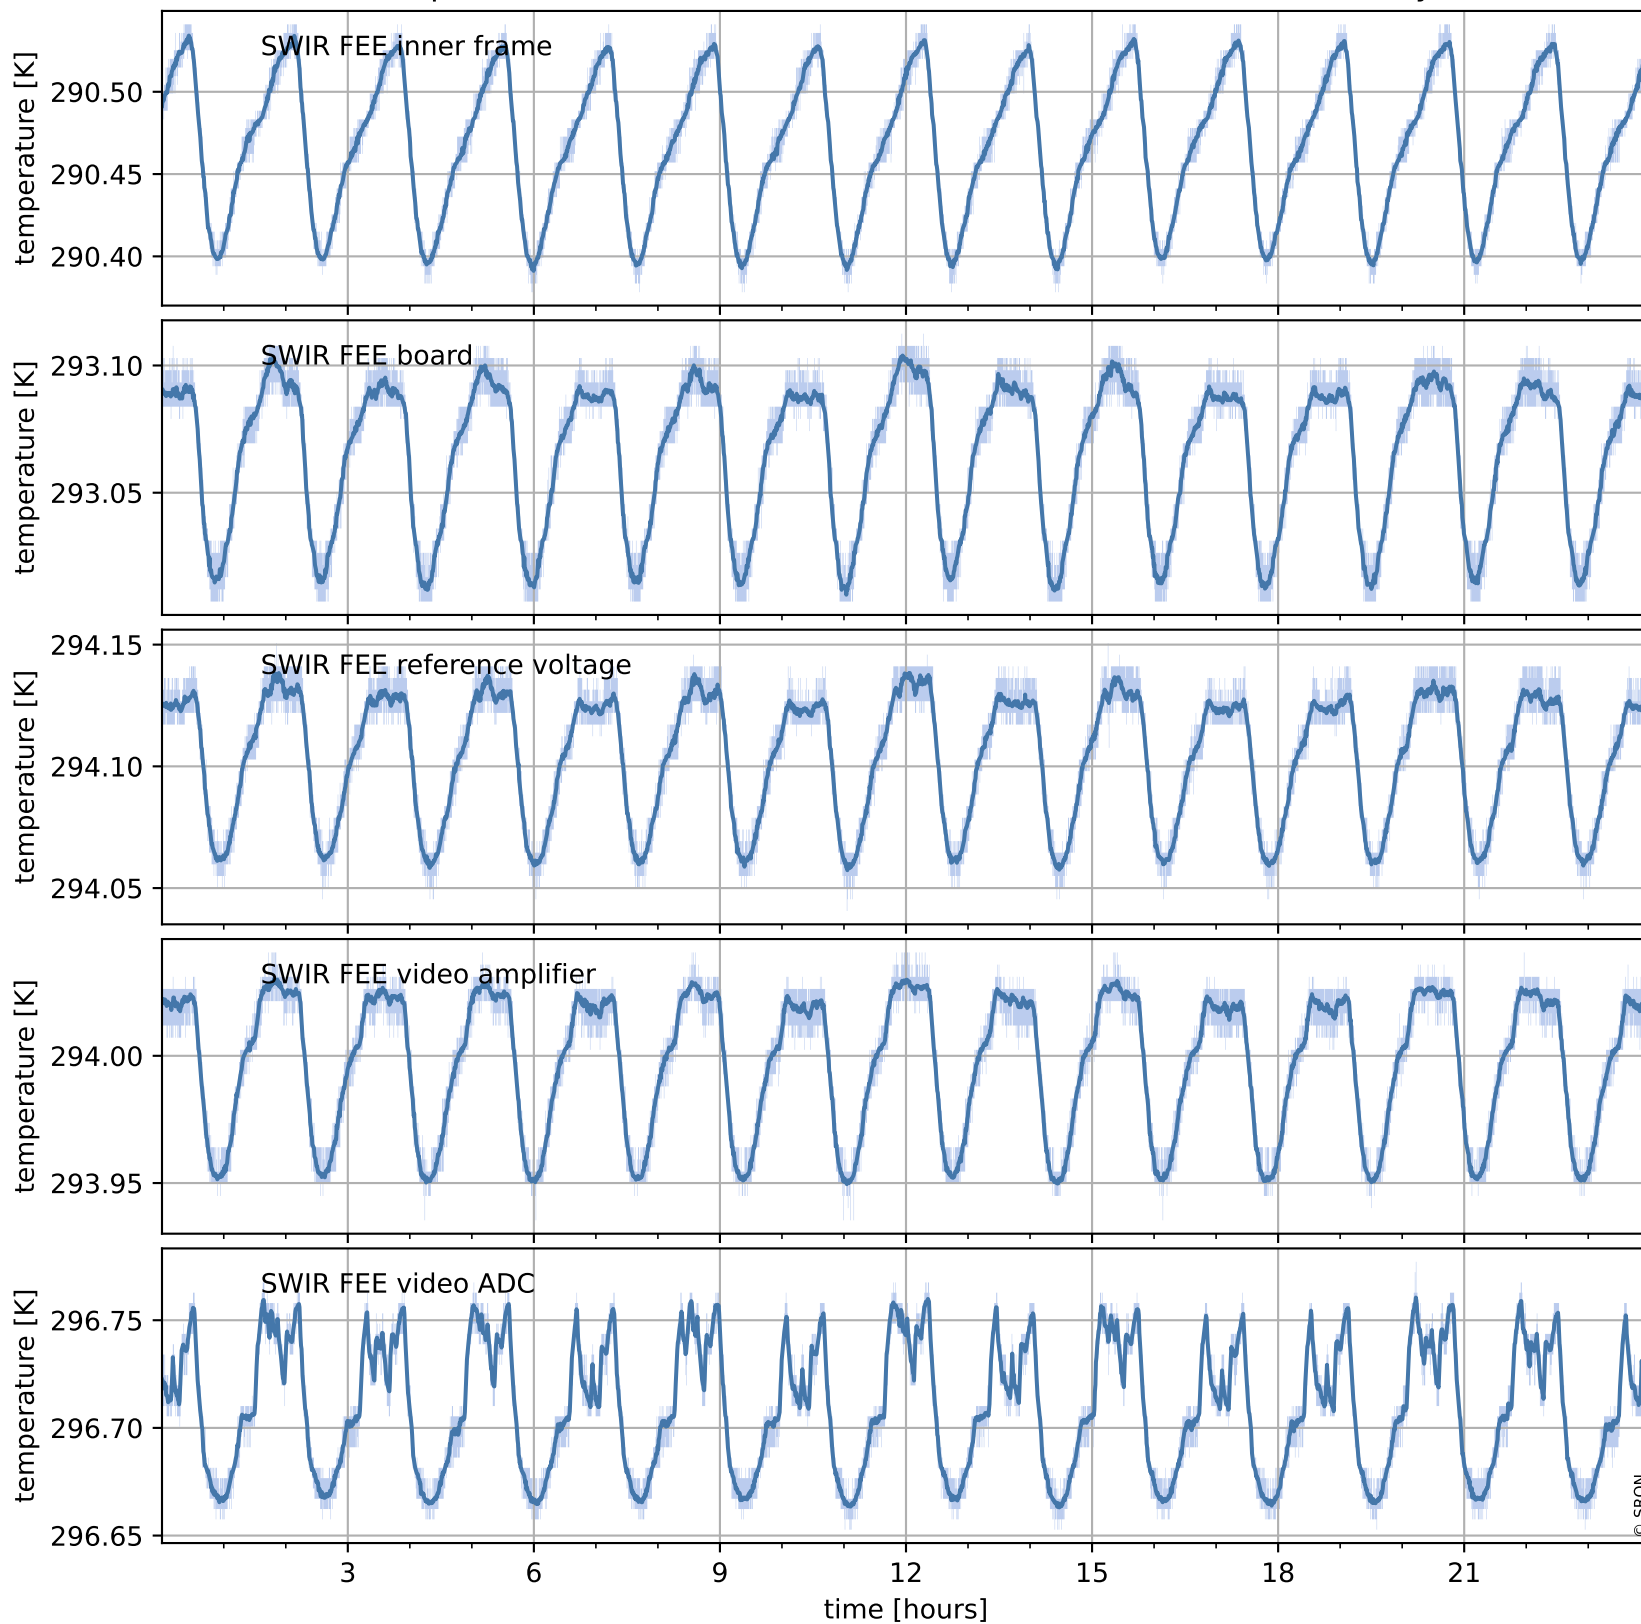

Tropomi SWIR housekeeping data

orbits : [6677, 6691]
coverage : 2019-01-27 / 2019-01-28
created : 2023-08-21T08:40:17

Temperature of sensors relevant for SWIR (one day)

Tropomi SWIR housekeeping data

orbits : [6207, 6691]
coverage : 2018-12-24 / 2019-01-28
created : 2023-08-21T08:40:17

Temperature of sensors relevant for SWIR (last month)

Tropomi SWIR housekeeping data

orbits : [6677, 6691]
coverage : 2019-01-27 / 2019-01-28
created : 2023-08-21T08:40:18

Current and duty cycle of 3 heaters relevant for SWIR (one day)

Tropomi SWIR housekeeping data

orbits : [6207, 6691]
coverage : 2018-12-24 / 2019-01-28
created : 2023-08-21T08:40:18

Current and duty cycle of 3 heaters relevant for SWIR (last month)

Tropomi SWIR housekeeping data

orbits : [6677, 6691]
coverage : 2019-01-27 / 2019-01-28
created : 2023-08-21T08:40:18

Temperature of sensors at the SWIR front-end electronics (one day)

Tropomi SWIR housekeeping data

orbits : [6207, 6691]
coverage : 2018-12-24 / 2019-01-28
created : 2023-08-21T08:40:19