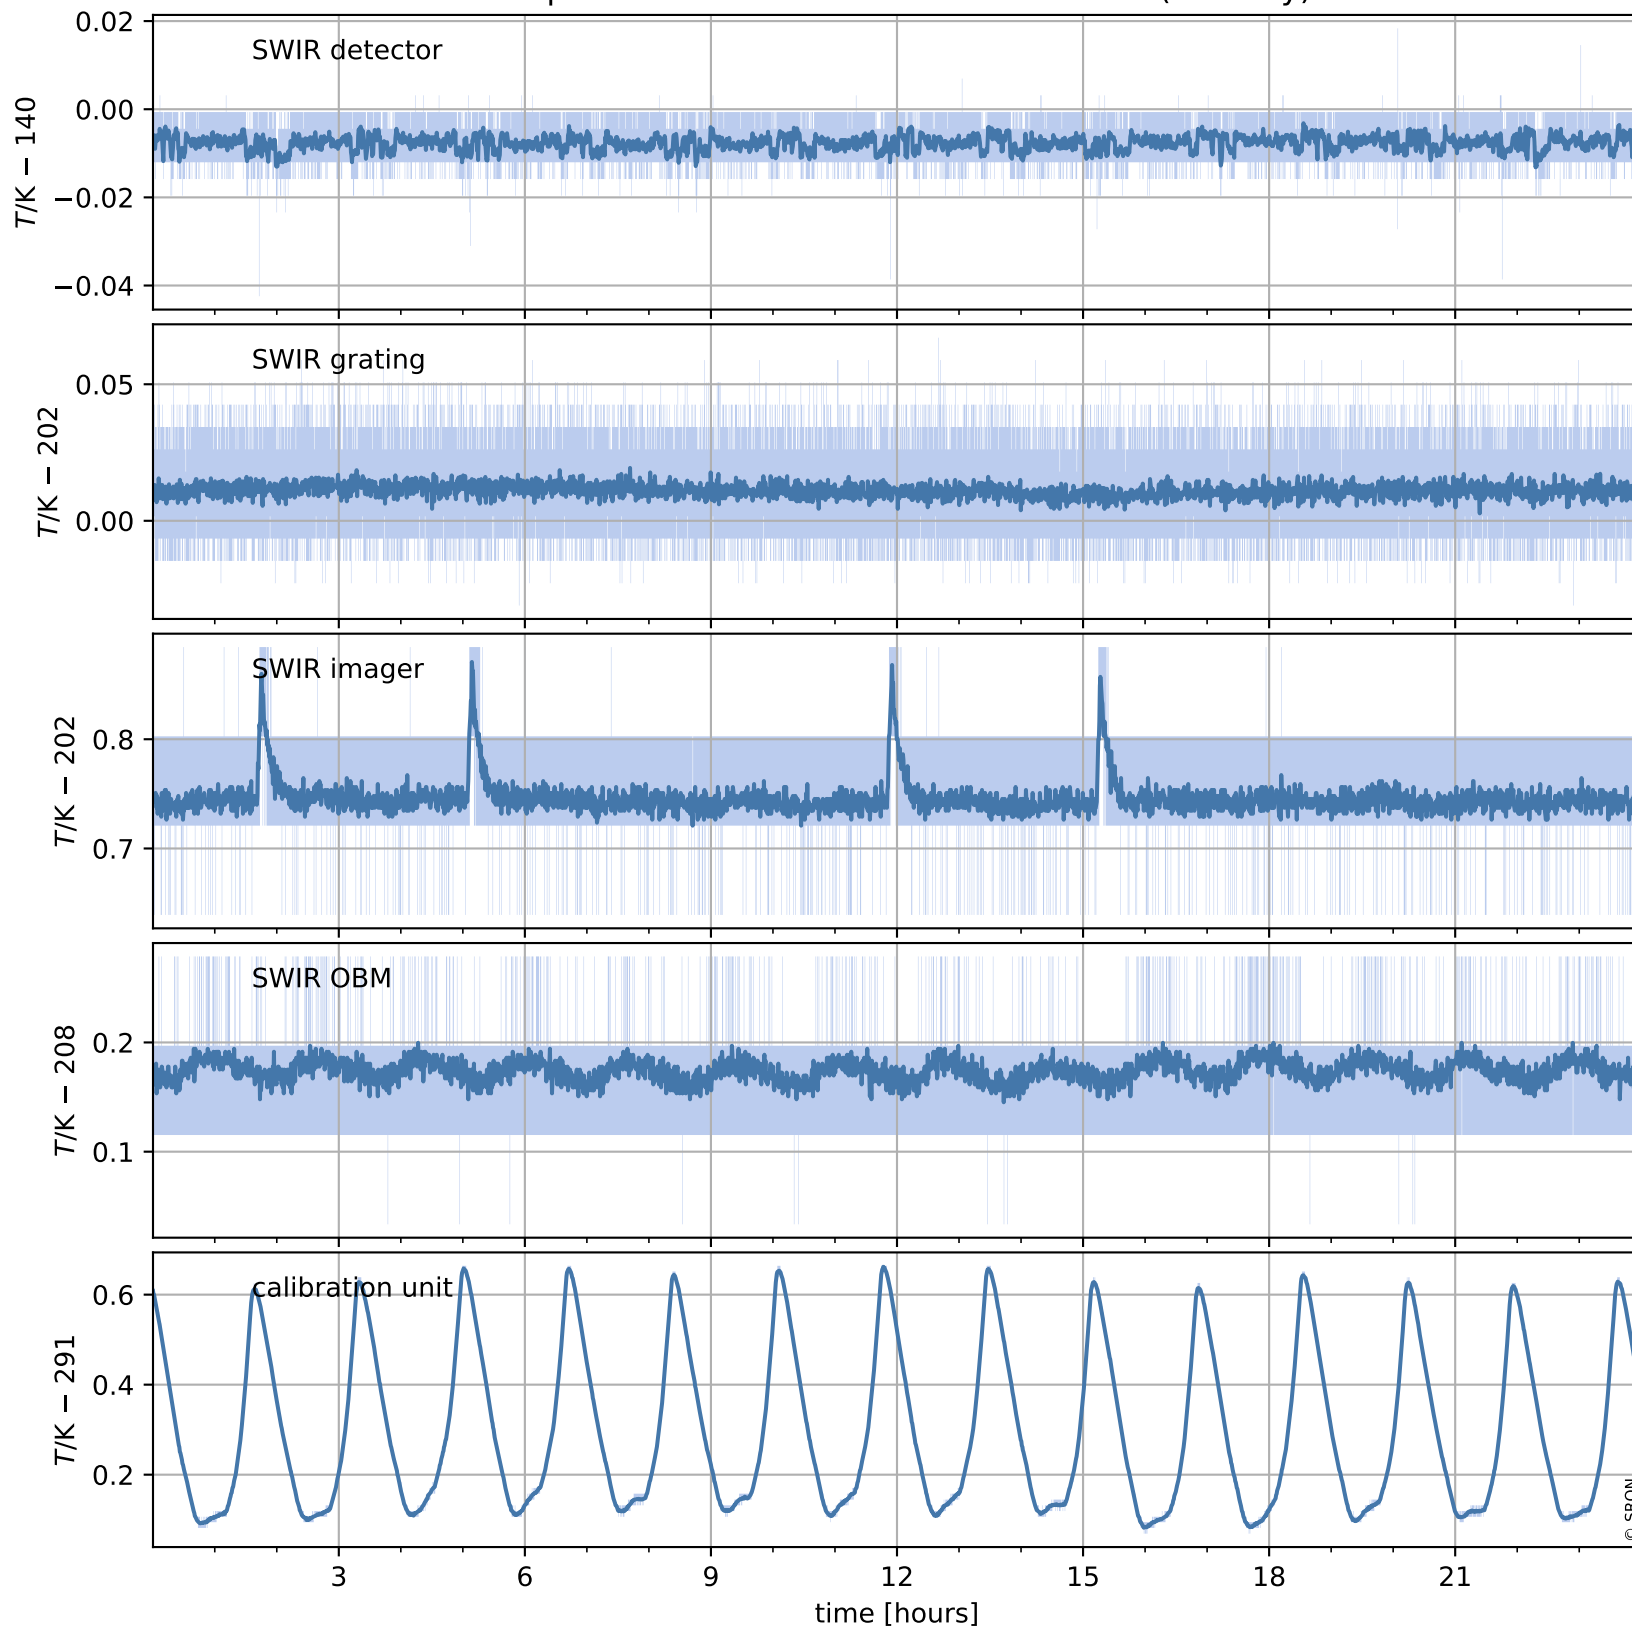

Tropomi SWIR housekeeping data

orbits : [6677, 6691]
coverage : 2019-01-27 / 2019-01-28
created : 2023-08-21T08:40:17

Temperature of sensors relevant for SWIR (one day)

Tropomi SWIR housekeeping data

orbits : [6207, 6691]
coverage : 2018-12-24 / 2019-01-28
created : 2023-08-21T08:40:17

Temperature of sensors relevant for SWIR (last month)

Tropomi SWIR housekeeping data

orbits : [6677, 6691]
coverage : 2019-01-27 / 2019-01-28
created : 2023-08-21T08:40:18

Current and duty cycle of 3 heaters relevant for SWIR (one day)

Tropomi SWIR housekeeping data

orbits : [6207, 6691]
coverage : 2018-12-24 / 2019-01-28
created : 2023-08-21T08:40:18

Current and duty cycle of 3 heaters relevant for SWIR (last month)

Tropomi SWIR housekeeping data