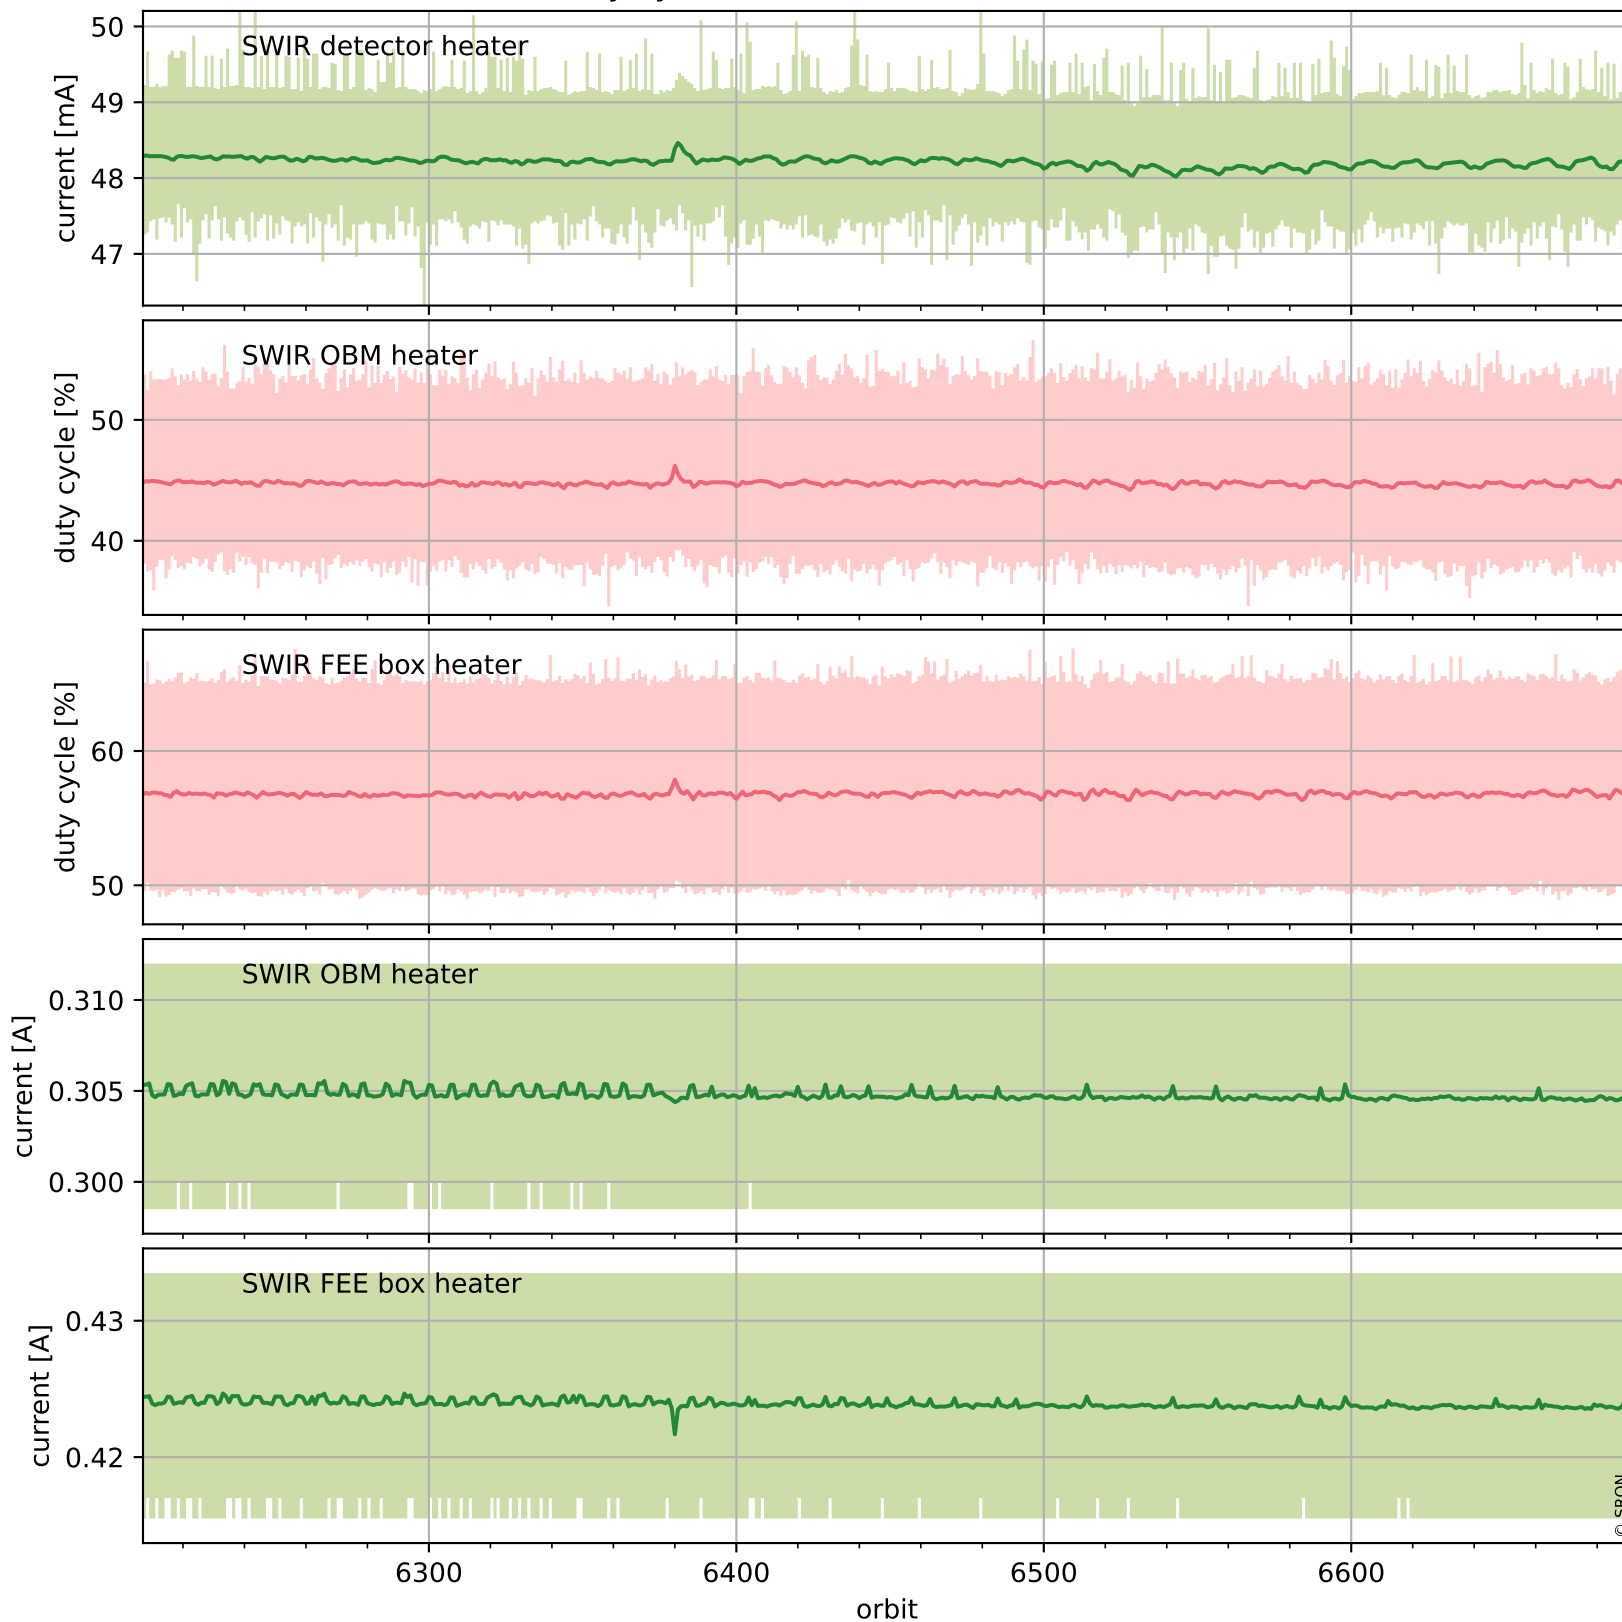

Tropomi SWIR housekeeping data

orbits : [6677, 6691]
coverage : 2019-01-27 / 2019-01-28
created : 2023-08-21T08:40:17

Temperature of sensors relevant for SWIR (one day)

Tropomi SWIR housekeeping data

orbits : [6207, 6691]
coverage : 2018-12-24 / 2019-01-28
created : 2023-08-21T08:40:17

Temperature of sensors relevant for SWIR (last month)

Tropomi SWIR housekeeping data

orbits : [6677, 6691]
coverage : 2019-01-27 / 2019-01-28
created : 2023-08-21T08:40:18

Current and duty cycle of 3 heaters relevant for SWIR (one day)

Tropomi SWIR housekeeping data

orbits : [6207, 6691]
coverage : 2018-12-24 / 2019-01-28
created : 2023-08-21T08:40:18

Current and duty cycle of 3 heaters relevant for SWIR (last month)

Tropomi SWIR housekeeping data

orbits : [6677, 6691]
coverage : 2019-01-27 / 2019-01-28
created : 2023-08-21T08:40:18

Temperature of sensors at the SWIR front-end electronics (one day)

Tropomi SWIR housekeeping data

orbits : [6207, 6691]
coverage : 2018-12-24 / 2019-01-28
created : 2023-08-21T08:40:19