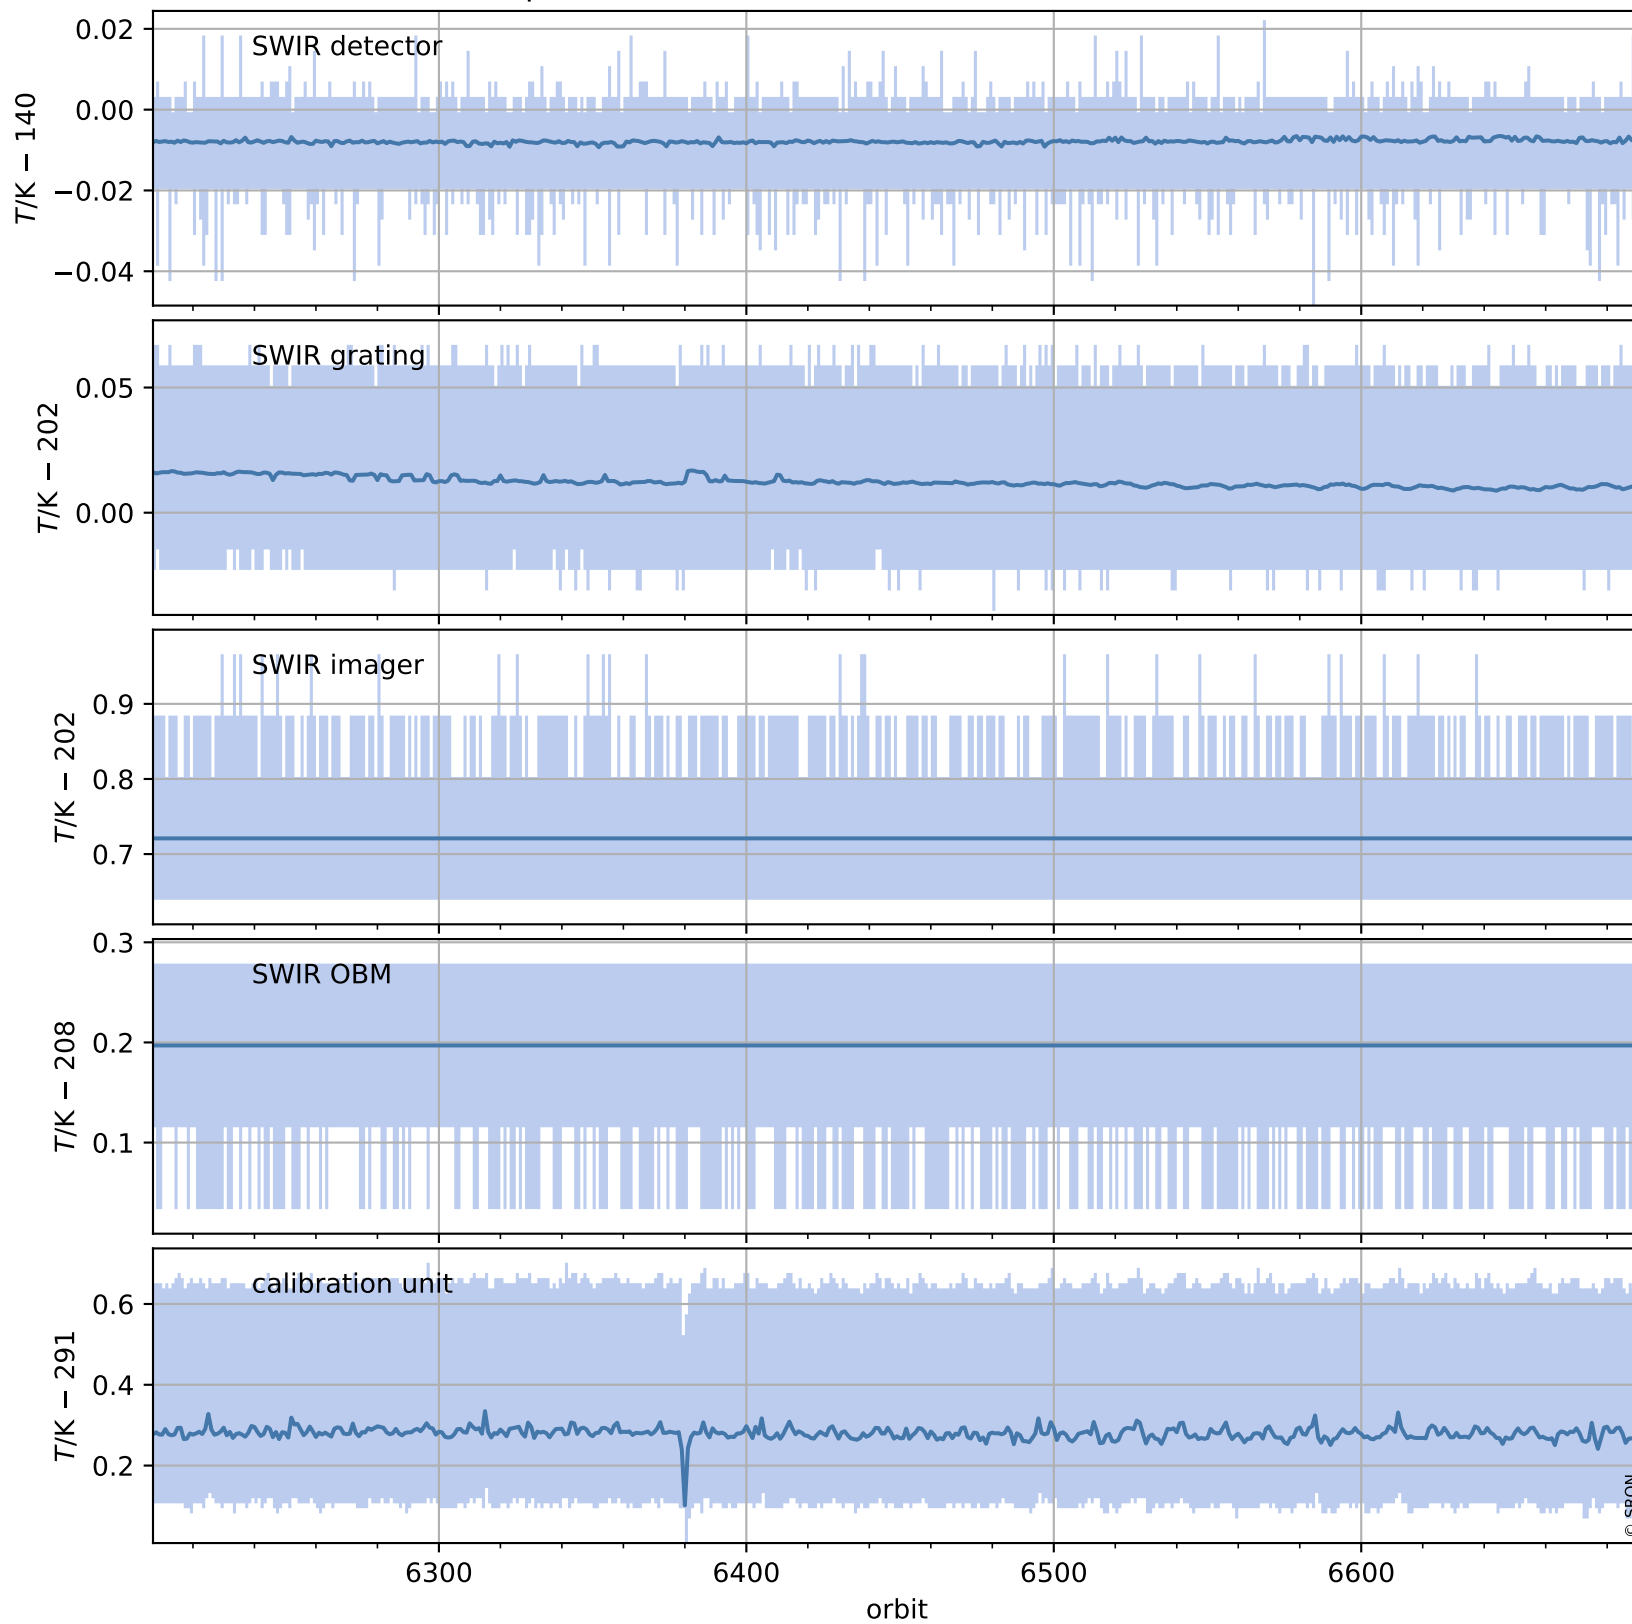

Tropomi SWIR housekeeping data

orbits : [6677, 6691]
coverage : 2019-01-27 / 2019-01-28
created : 2023-08-21T08:40:17

Temperature of sensors relevant for SWIR (one day)

Tropomi SWIR housekeeping data

orbits : [6207, 6691]
coverage : 2018-12-24 / 2019-01-28
created : 2023-08-21T08:40:17

Temperature of sensors relevant for SWIR (last month)

Tropomi SWIR housekeeping data

orbits : [6677, 6691]
coverage : 2019-01-27 / 2019-01-28
created : 2023-08-21T08:40:18

Current and duty cycle of 3 heaters relevant for SWIR (one day)

Tropomi SWIR housekeeping data

orbits : [6207, 6691]
coverage : 2018-12-24 / 2019-01-28
created : 2023-08-21T08:40:18

Current and duty cycle of 3 heaters relevant for SWIR (last month)

Tropomi SWIR housekeeping data

orbits : [6677, 6691]
coverage : 2019-01-27 / 2019-01-28
created : 2023-08-21T08:40:18

Temperature of sensors at the SWIR front-end electronics (one day)

Tropomi SWIR housekeeping data

orbits : [6207, 6691]
coverage : 2018-12-24 / 2019-01-28
created : 2023-08-21T08:40:19