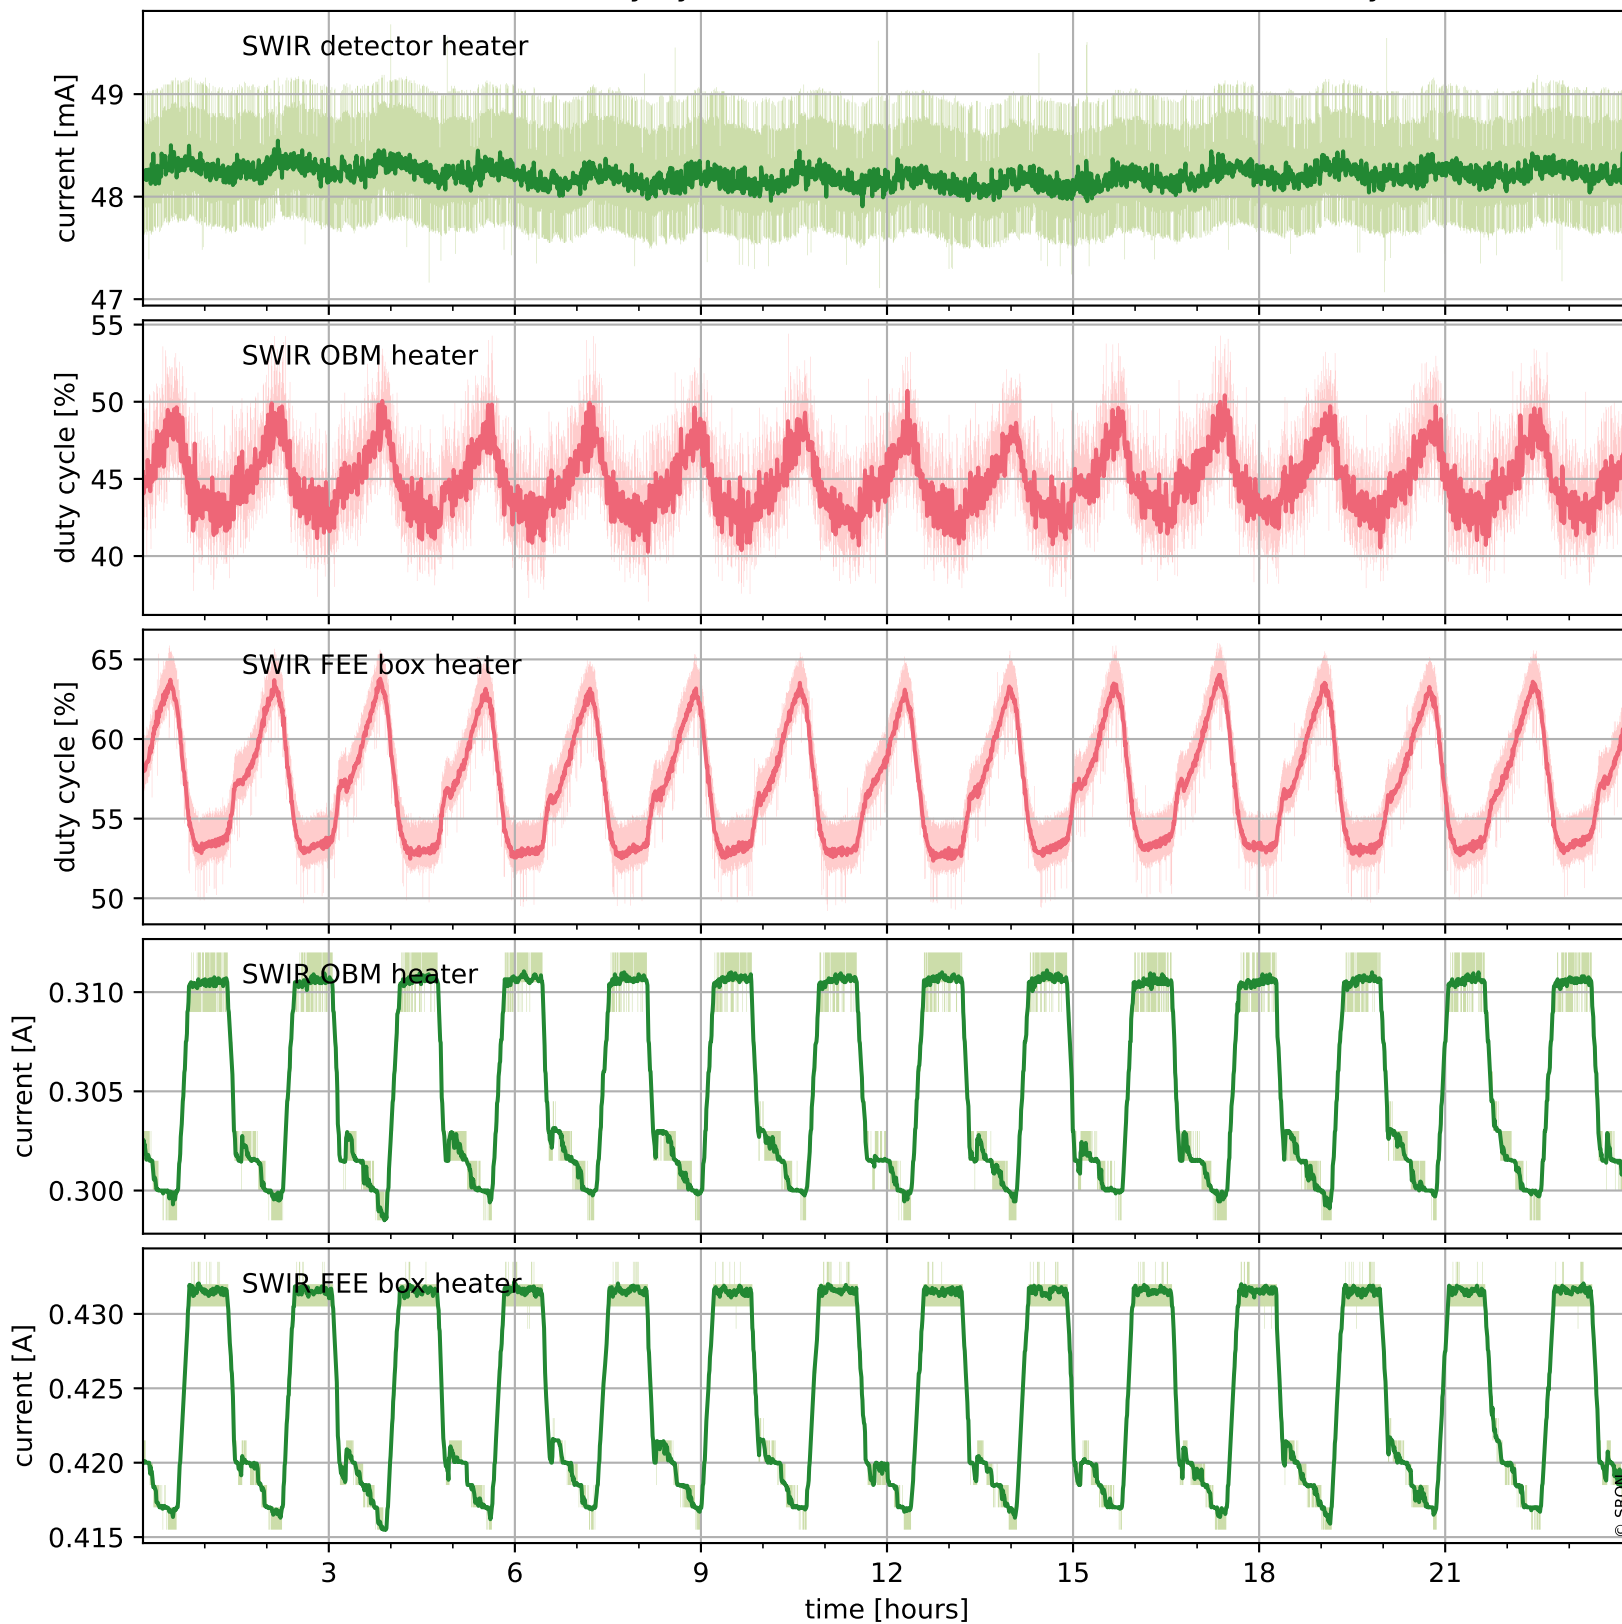

Tropomi SWIR housekeeping data

orbits : [6677, 6691]
coverage : 2019-01-27 / 2019-01-28
created : 2023-08-21T08:40:17

Temperature of sensors relevant for SWIR (one day)

Tropomi SWIR housekeeping data

orbits : [6207, 6691]
coverage : 2018-12-24 / 2019-01-28
created : 2023-08-21T08:40:17

Temperature of sensors relevant for SWIR (last month)

Tropomi SWIR housekeeping data

orbits : [6677, 6691]
coverage : 2019-01-27 / 2019-01-28
created : 2023-08-21T08:40:18

Current and duty cycle of 3 heaters relevant for SWIR (one day)