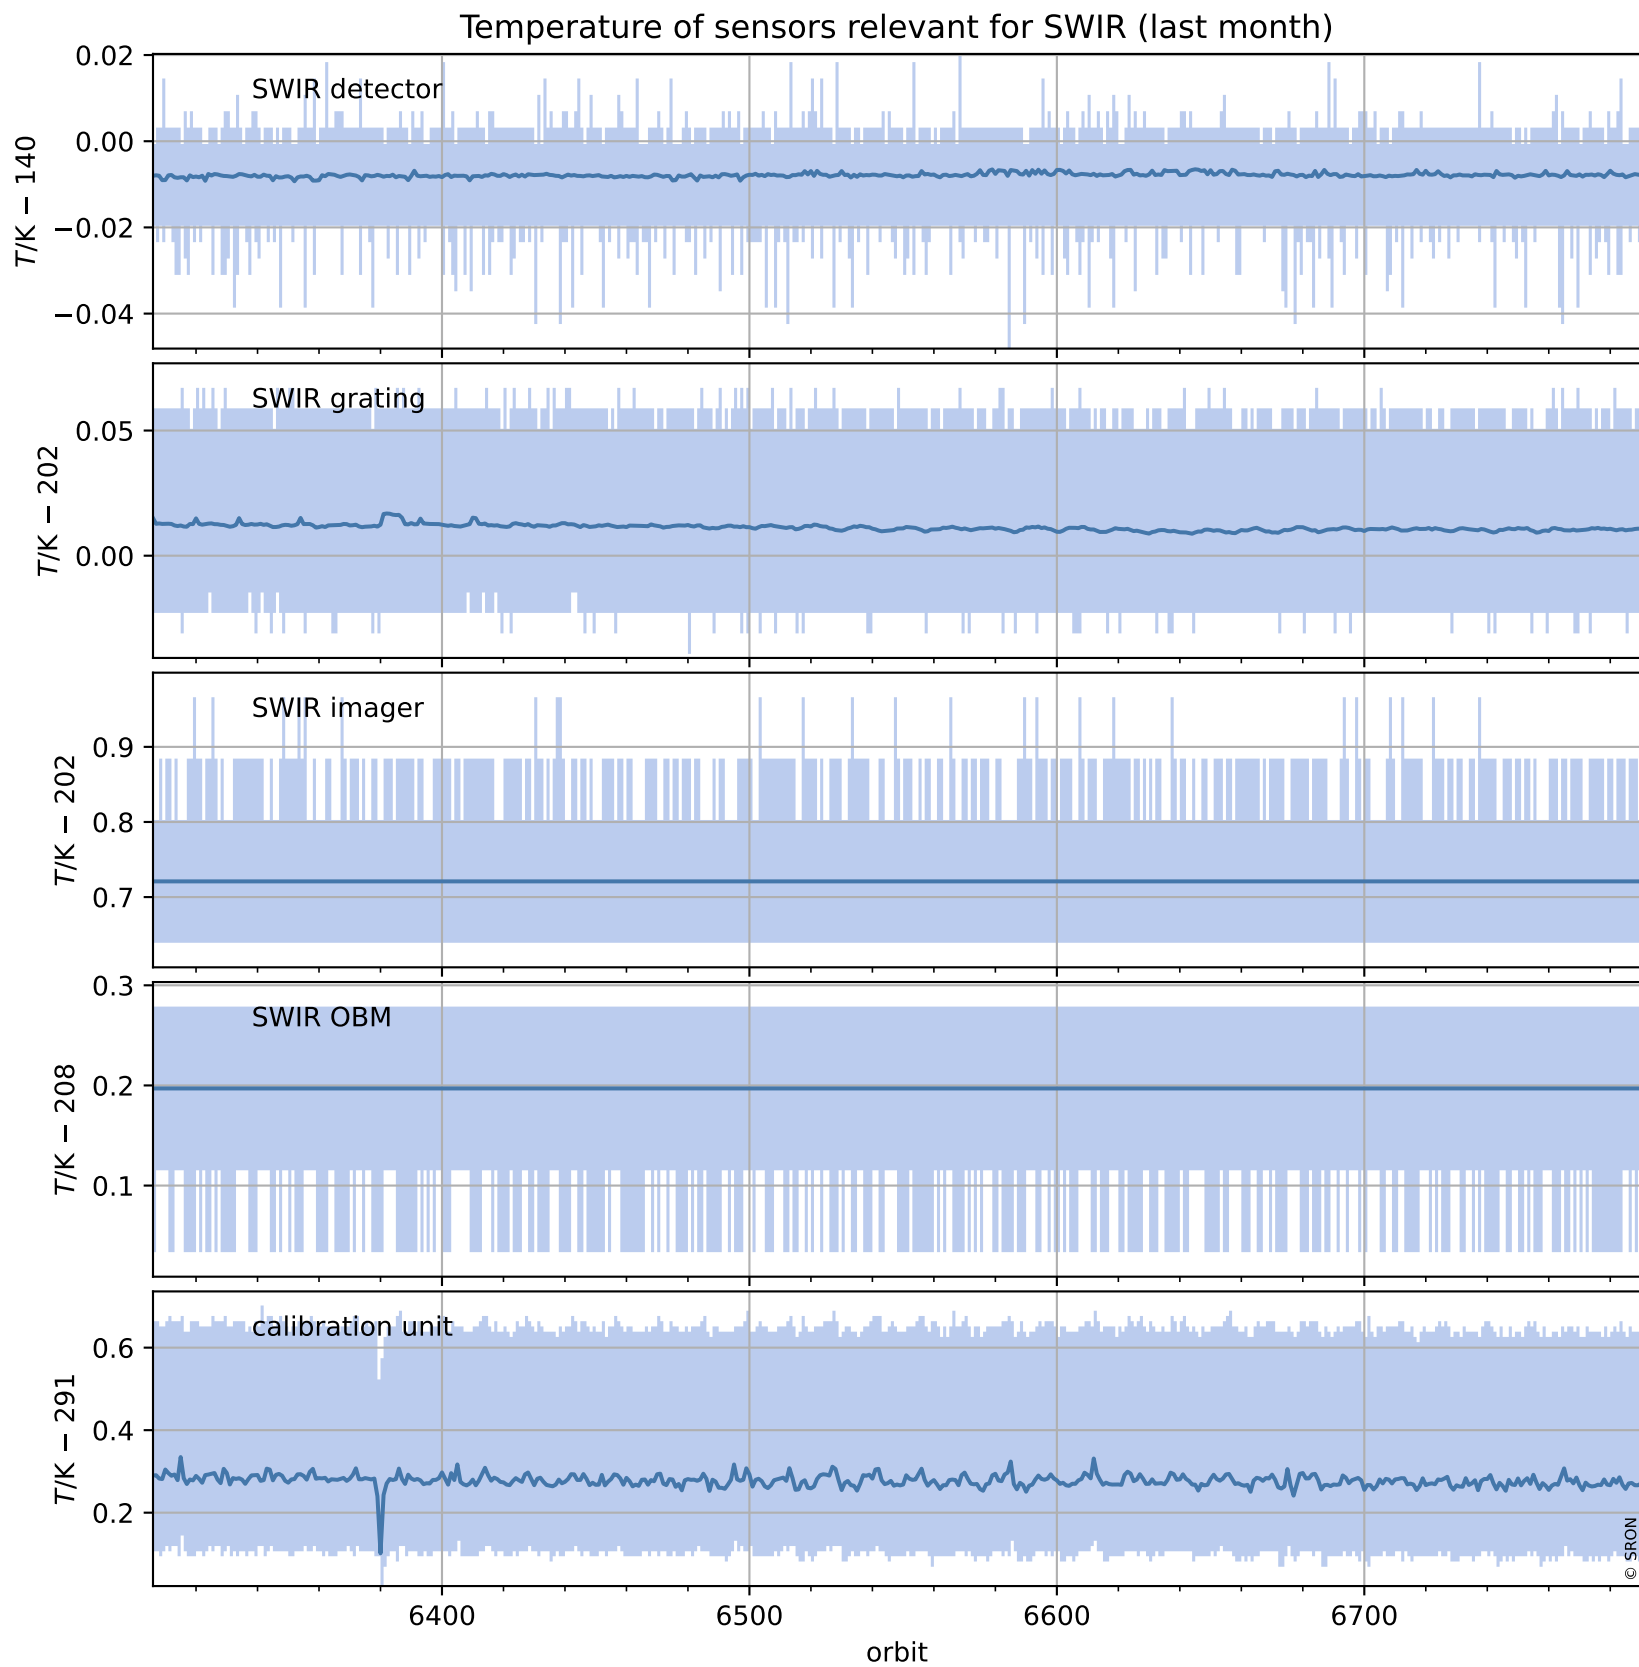

Tropomi SWIR housekeeping data

orbits : [6777, 6790]
coverage : 2019-02-03 / 2019-02-04
created : 2023-08-21T08:40:33

Temperature of sensors relevant for SWIR (one day)

Tropomi SWIR housekeeping data

orbits : [6306, 6790]
coverage : 2018-12-31 / 2019-02-04
created : 2023-08-21T08:40:34

Tropomi SWIR housekeeping data

orbits : [6777, 6790]
coverage : 2019-02-03 / 2019-02-04
created : 2023-08-21T08:40:34

Current and duty cycle of 3 heaters relevant for SWIR (one day)

Tropomi SWIR housekeeping data

orbits : [6306, 6790]
coverage : 2018-12-31 / 2019-02-04
created : 2023-08-21T08:40:34

Current and duty cycle of 3 heaters relevant for SWIR (last month)

Tropomi SWIR housekeeping data

orbits : [6777, 6790]
coverage : 2019-02-03 / 2019-02-04
created : 2023-08-21T08:40:35