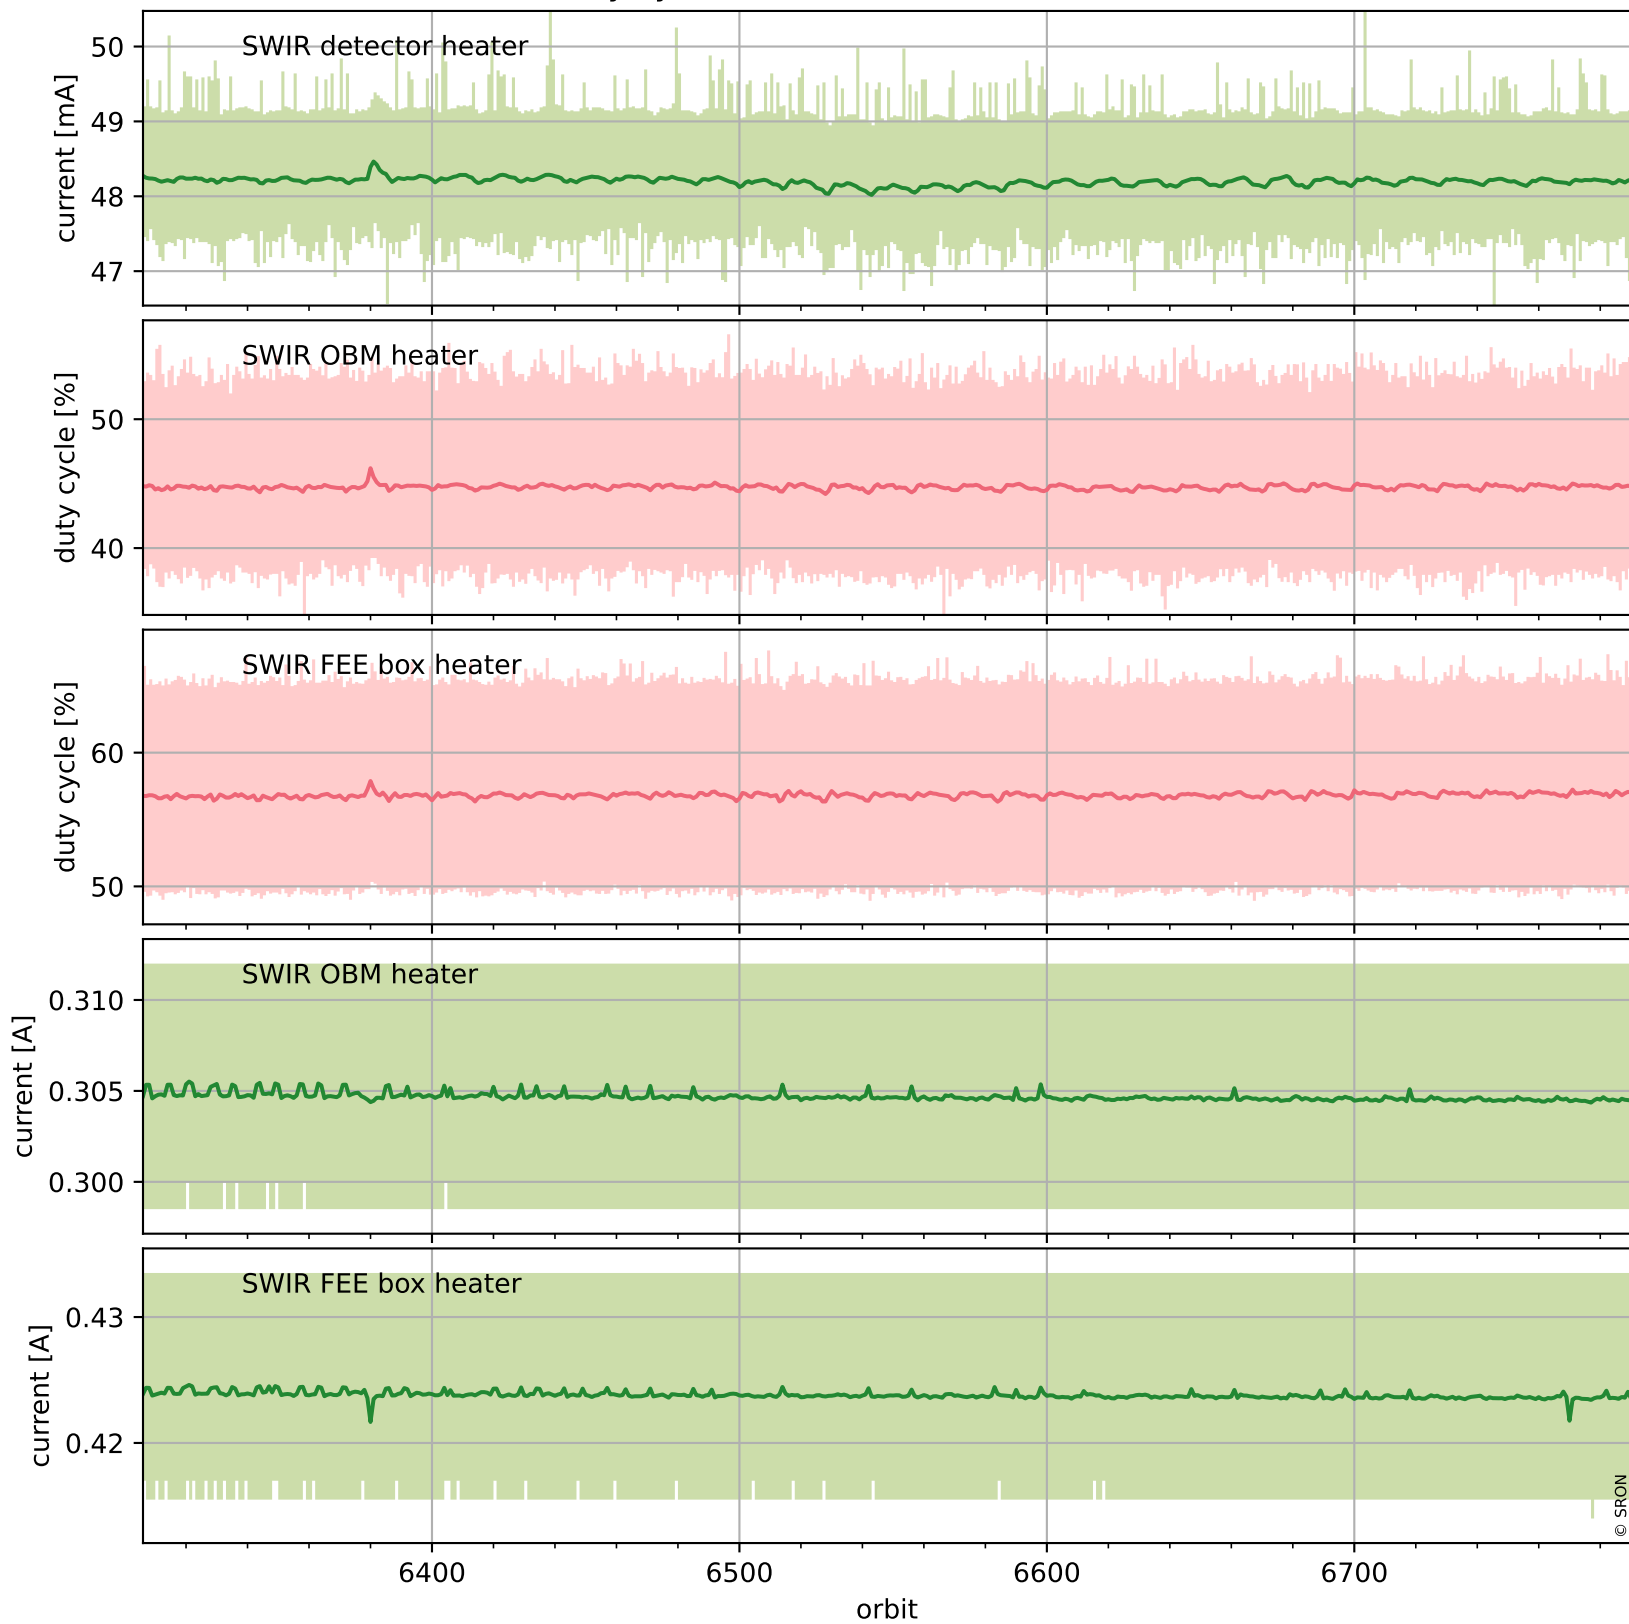

Tropomi SWIR housekeeping data

orbits : [6777, 6790]
coverage : 2019-02-03 / 2019-02-04
created : 2023-08-21T08:40:33

Temperature of sensors relevant for SWIR (one day)

Tropomi SWIR housekeeping data

orbits : [6306, 6790]
coverage : 2018-12-31 / 2019-02-04
created : 2023-08-21T08:40:34

Tropomi SWIR housekeeping data

orbits : [6777, 6790]
coverage : 2019-02-03 / 2019-02-04
created : 2023-08-21T08:40:34

Current and duty cycle of 3 heaters relevant for SWIR (one day)

Tropomi SWIR housekeeping data

orbits : [6306, 6790]
coverage : 2018-12-31 / 2019-02-04
created : 2023-08-21T08:40:34

Current and duty cycle of 3 heaters relevant for SWIR (last month)

Tropomi SWIR housekeeping data

orbits : [6777, 6790]
coverage : 2019-02-03 / 2019-02-04
created : 2023-08-21T08:40:35

Temperature of sensors at the SWIR front-end electronics (one day)

Tropomi SWIR housekeeping data

orbits : [6306, 6790]
coverage : 2018-12-31 / 2019-02-04
created : 2023-08-21T08:40:35

Temperature of sensors at the SWIR front-end electronics (last month)