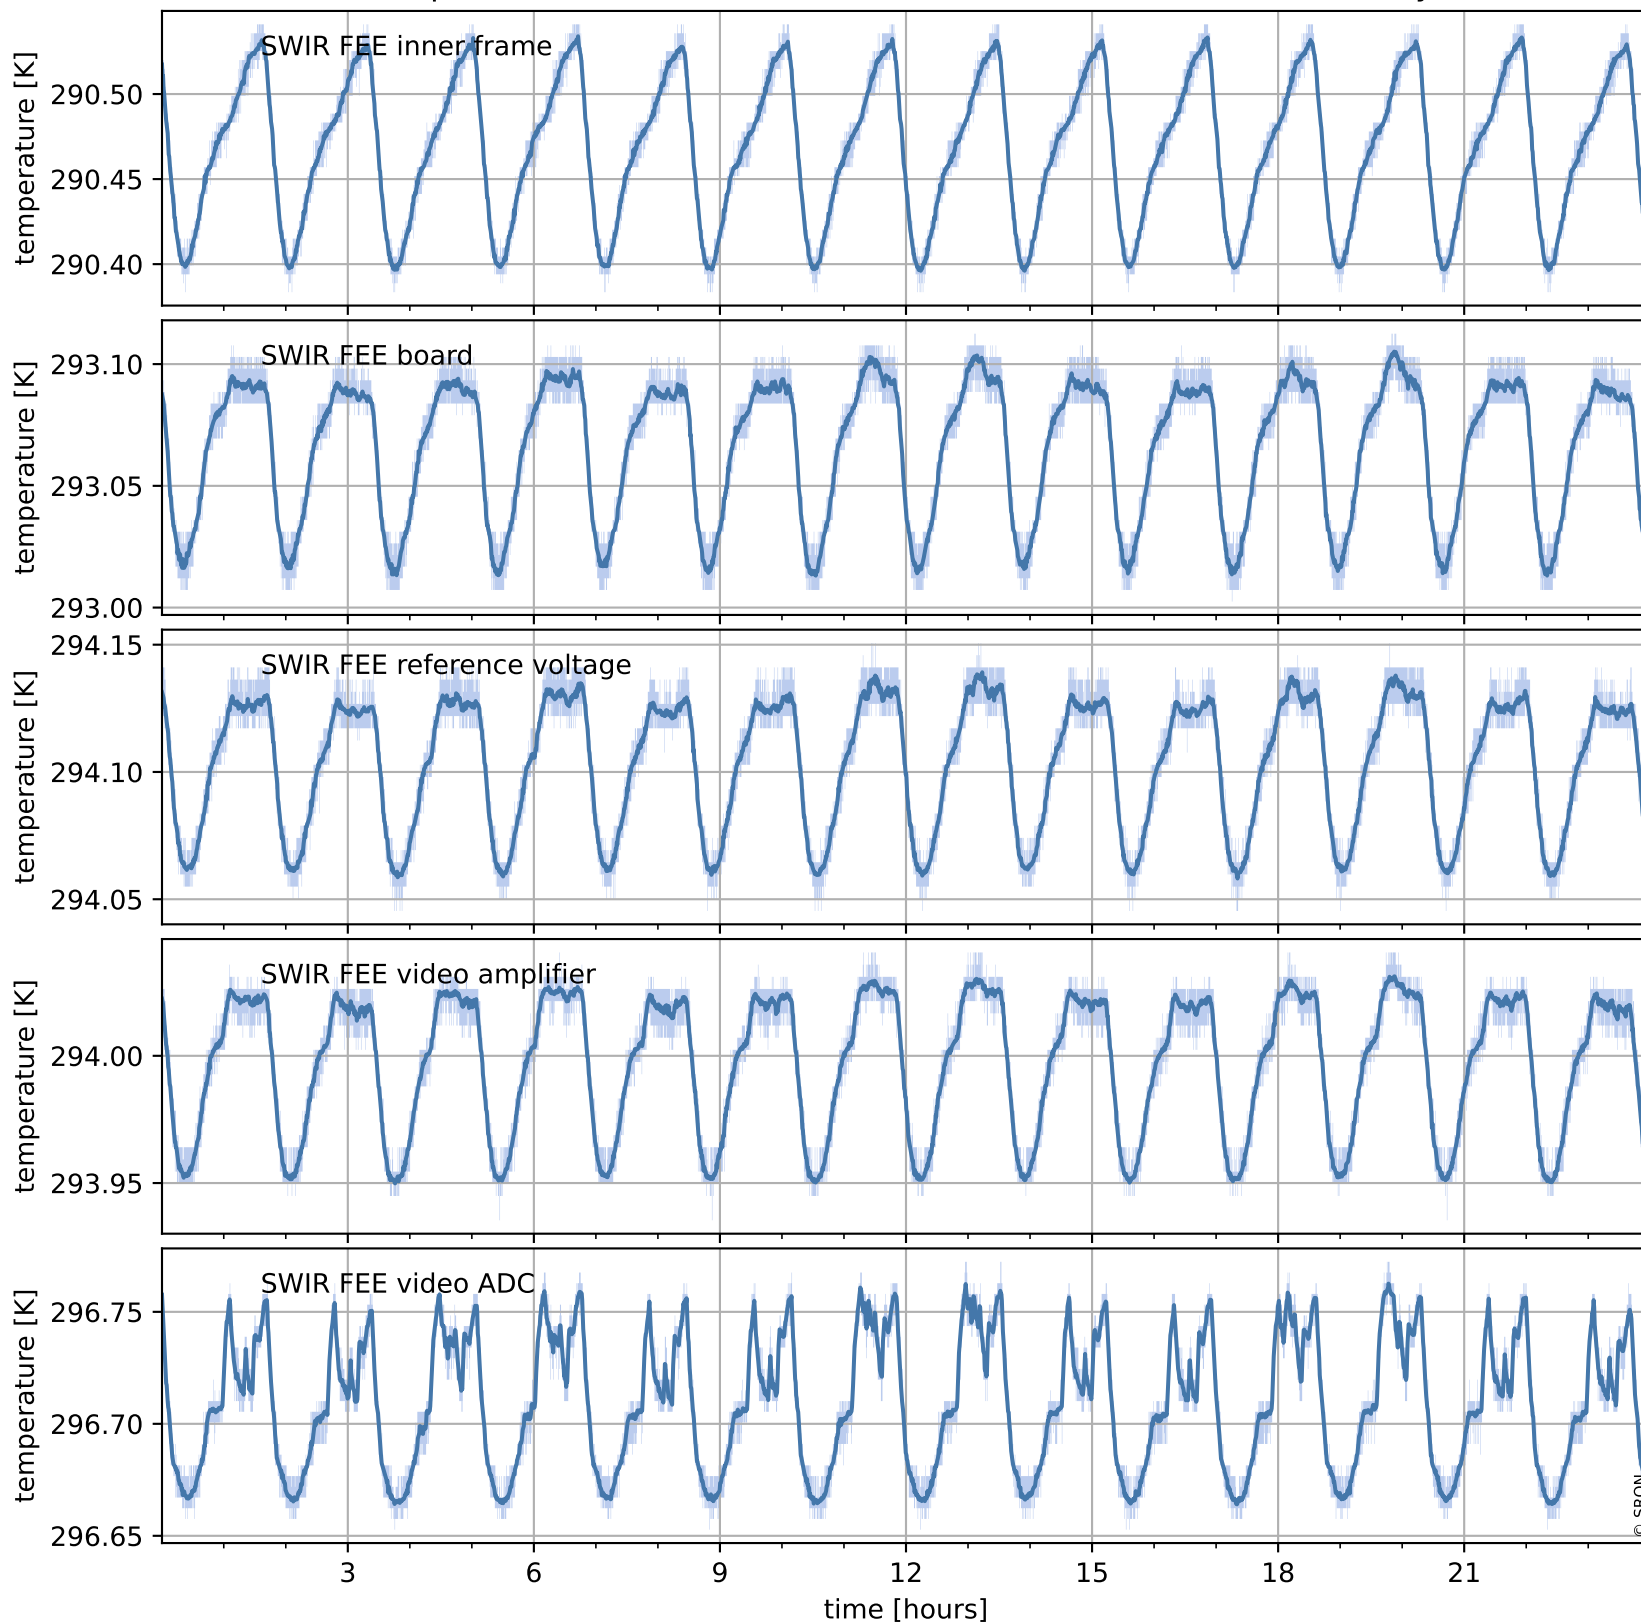

Tropomi SWIR housekeeping data

orbits : [6777, 6790]
coverage : 2019-02-03 / 2019-02-04
created : 2023-08-21T08:40:35

Temperature of sensors at the SWIR front-end electronics (one day)