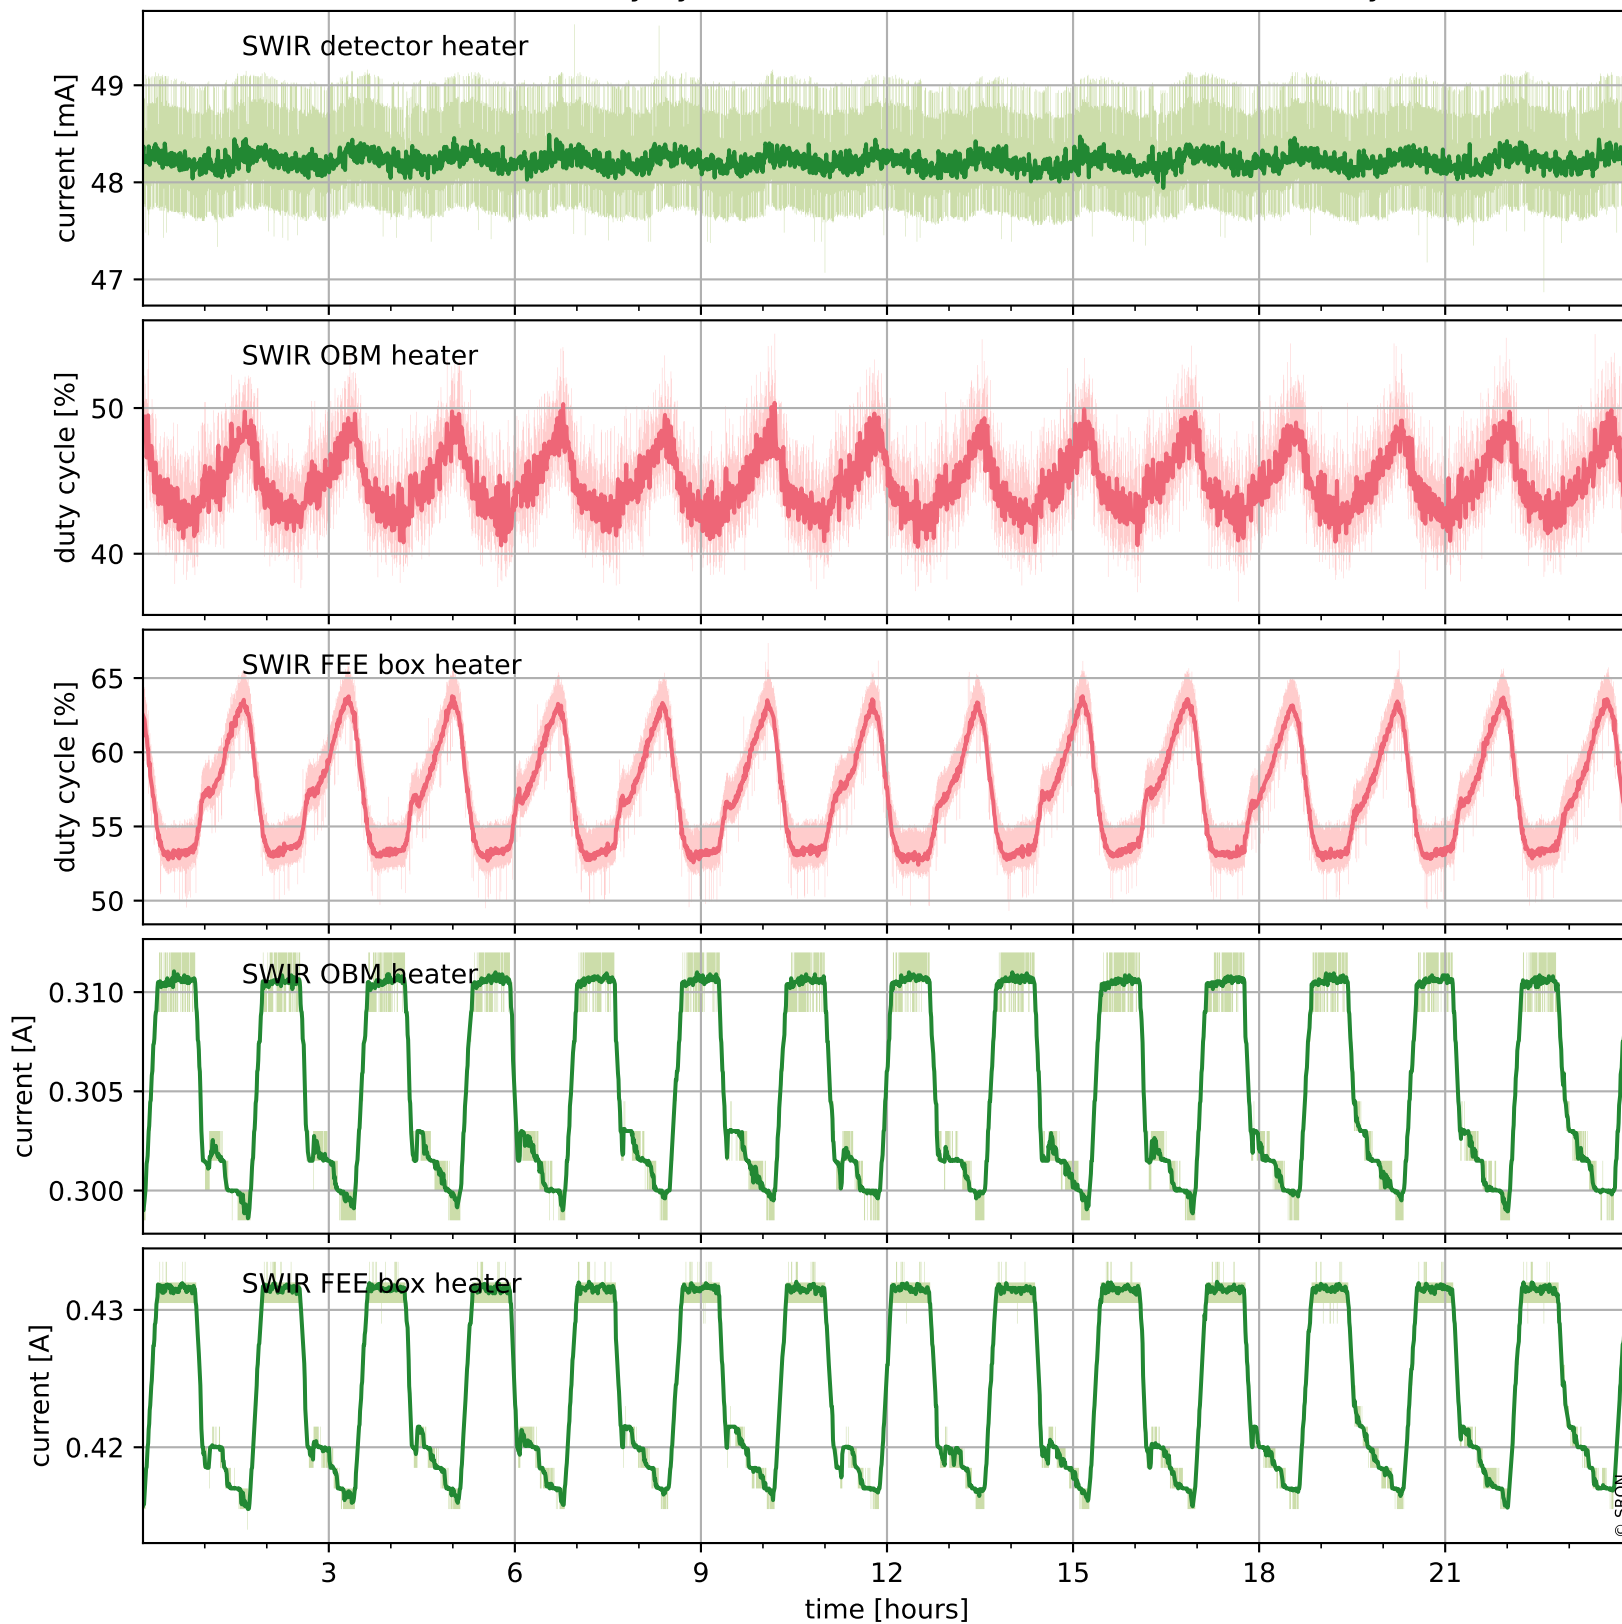

Tropomi SWIR housekeeping data

orbits : [6777, 6790]
coverage : 2019-02-03 / 2019-02-04
created : 2023-08-21T08:40:33

Temperature of sensors relevant for SWIR (one day)

Tropomi SWIR housekeeping data

orbits : [6306, 6790]
coverage : 2018-12-31 / 2019-02-04
created : 2023-08-21T08:40:34

Tropomi SWIR housekeeping data

orbits : [6777, 6790]
coverage : 2019-02-03 / 2019-02-04
created : 2023-08-21T08:40:34

Current and duty cycle of 3 heaters relevant for SWIR (one day)

Tropomi SWIR housekeeping data

orbits : [6306, 6790]
coverage : 2018-12-31 / 2019-02-04
created : 2023-08-21T08:40:34

Current and duty cycle of 3 heaters relevant for SWIR (last month)

Tropomi SWIR housekeeping data

orbits : [6777, 6790]
coverage : 2019-02-03 / 2019-02-04
created : 2023-08-21T08:40:35