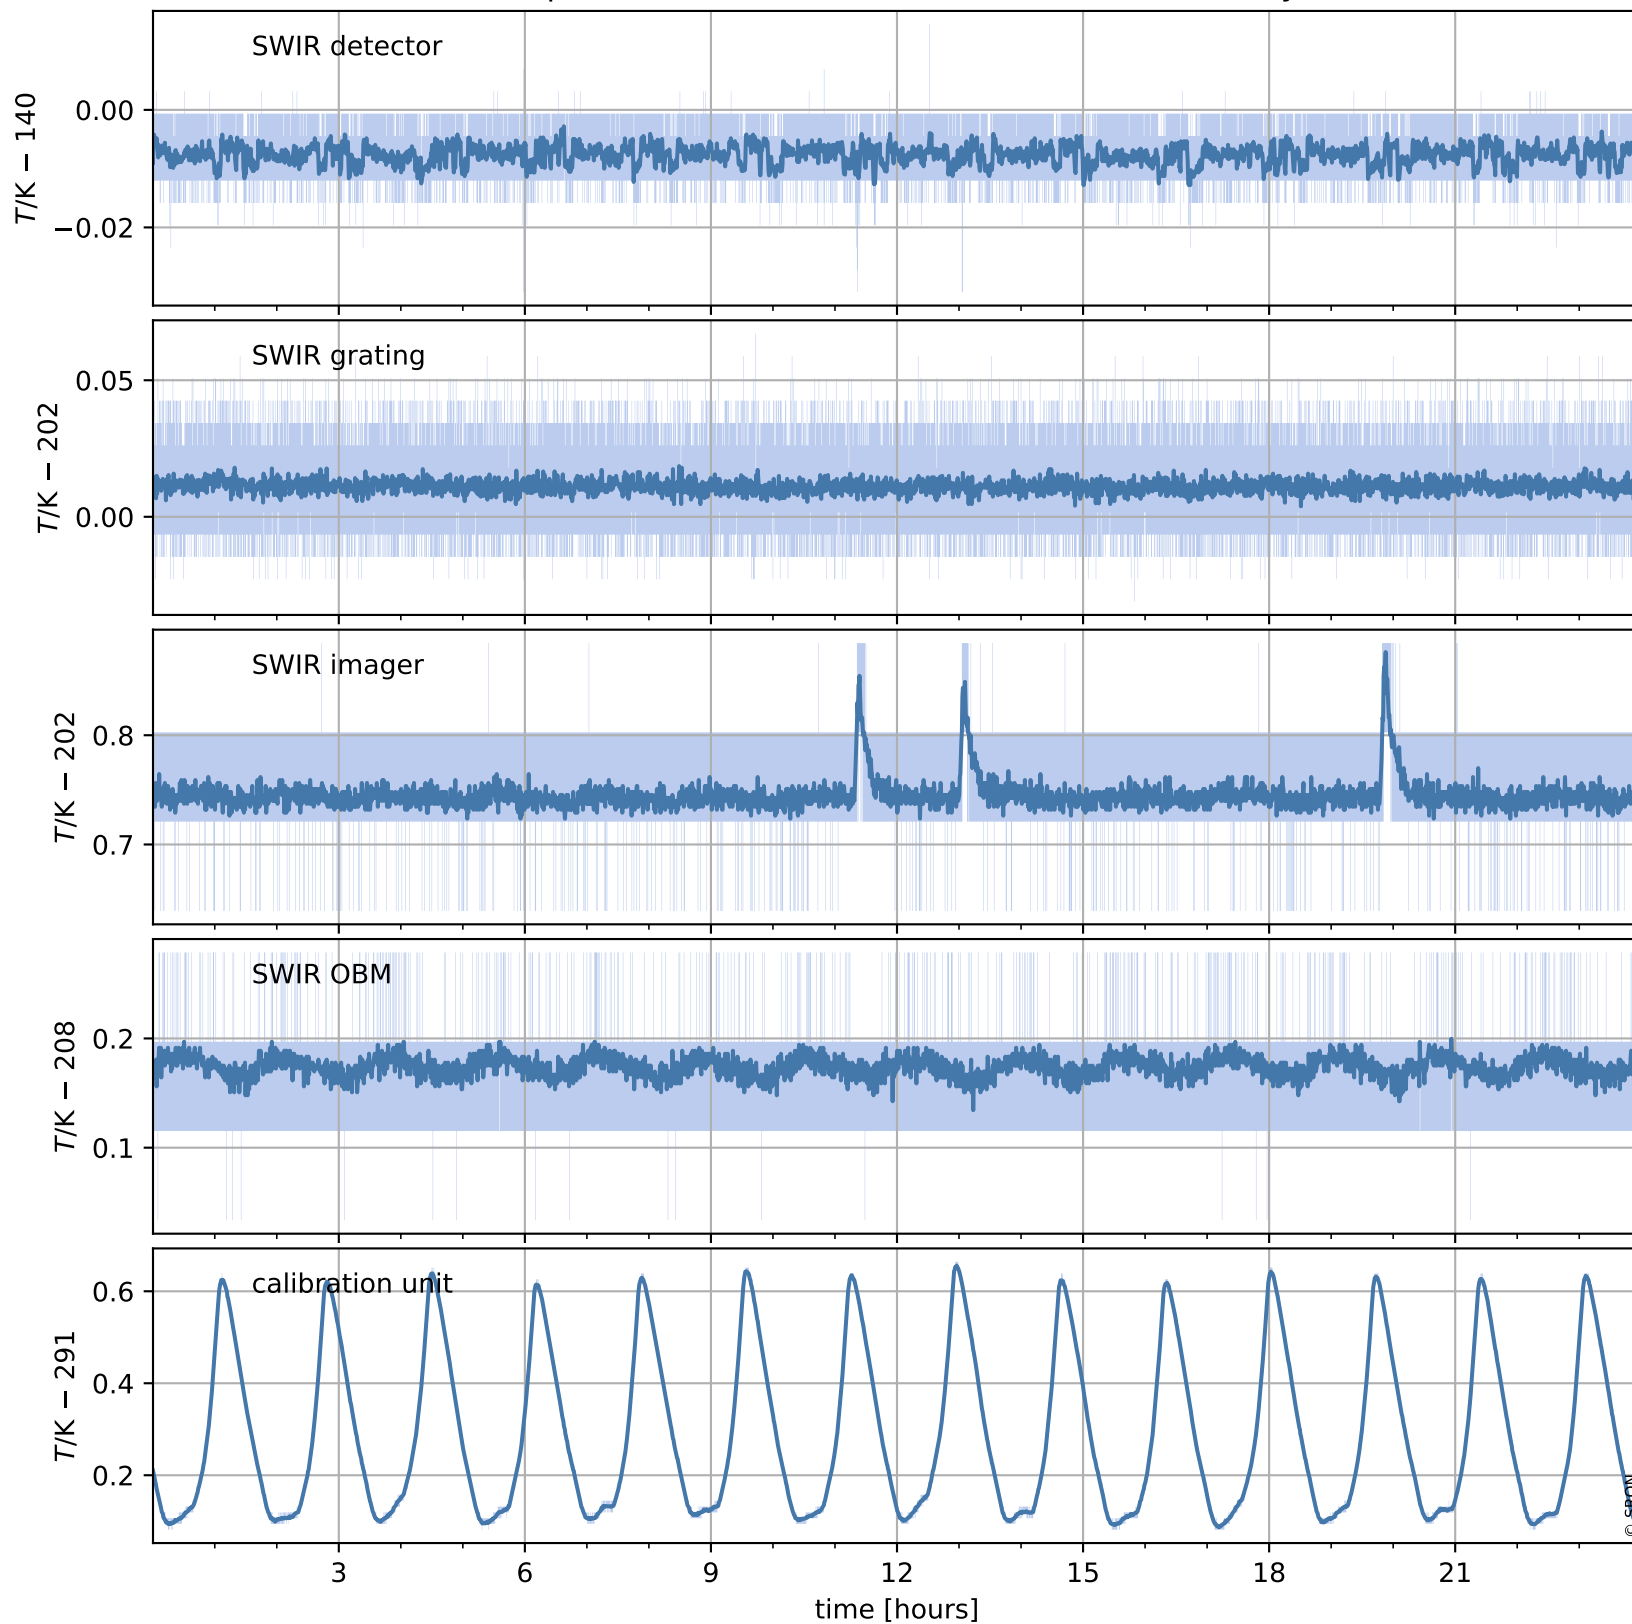

Tropomi SWIR housekeeping data

orbits : [6777, 6790]
coverage : 2019-02-03 / 2019-02-04
created : 2023-08-21T08:40:33

Temperature of sensors relevant for SWIR (one day)

Tropomi SWIR housekeeping data

orbits : [6306, 6790]
coverage : 2018-12-31 / 2019-02-04
created : 2023-08-21T08:40:34

Tropomi SWIR housekeeping data

orbits : [6777, 6790]
coverage : 2019-02-03 / 2019-02-04
created : 2023-08-21T08:40:34

Current and duty cycle of 3 heaters relevant for SWIR (one day)

Tropomi SWIR housekeeping data

orbits : [6306, 6790]
coverage : 2018-12-31 / 2019-02-04
created : 2023-08-21T08:40:34

Current and duty cycle of 3 heaters relevant for SWIR (last month)

Tropomi SWIR housekeeping data

orbits : [6777, 6790]
coverage : 2019-02-03 / 2019-02-04
created : 2023-08-21T08:40:35