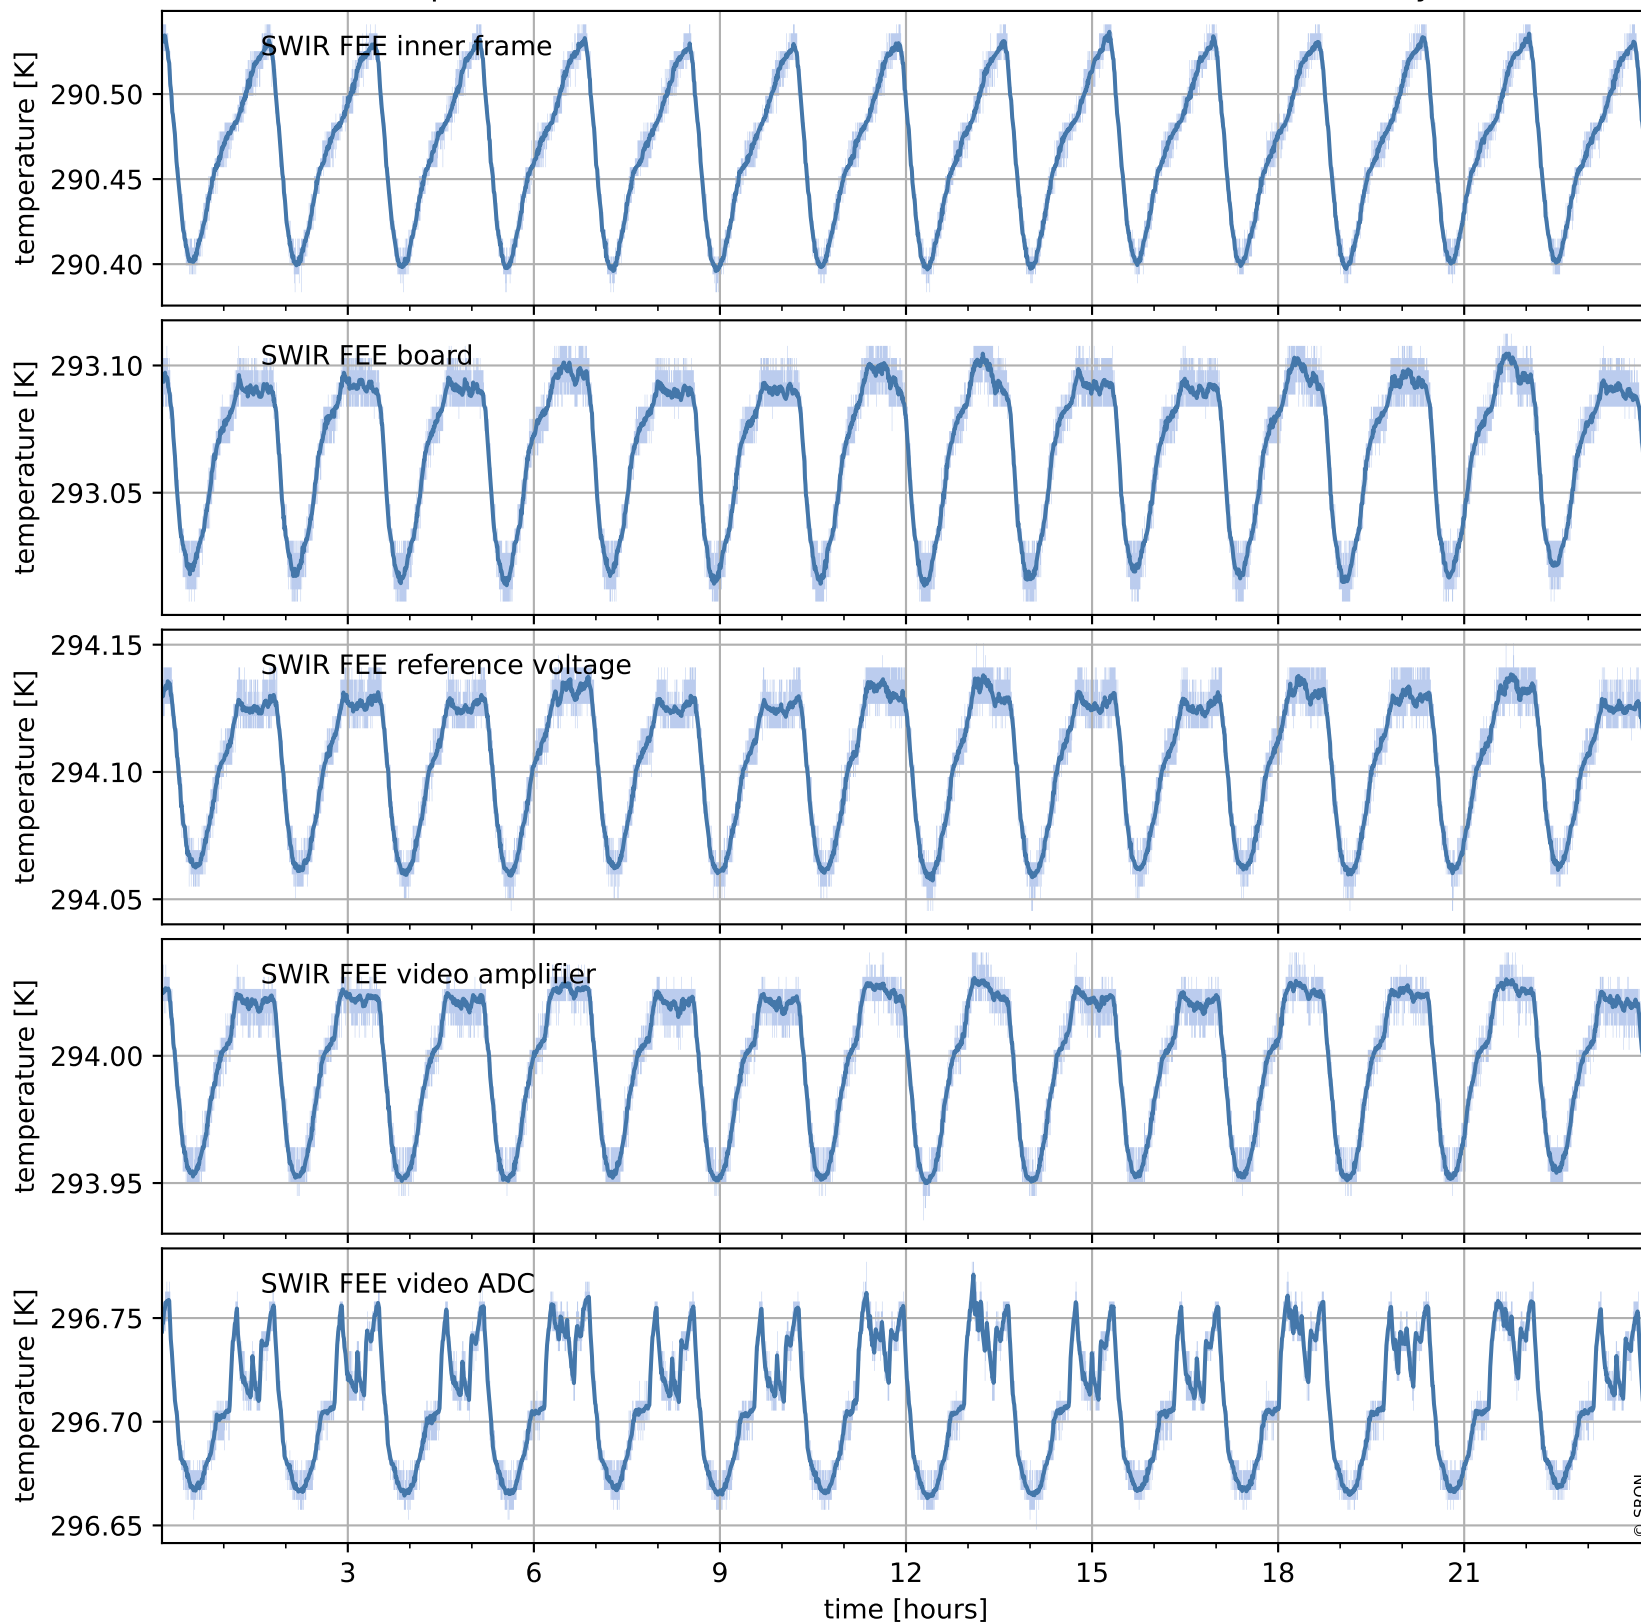

Tropomi SWIR housekeeping data

orbits : [6848, 6861]
coverage : 2019-02-08 / 2019-02-09
created : 2023-08-21T08:40:45

Temperature of sensors relevant for SWIR (one day)

Tropomi SWIR housekeeping data

orbits : [6377, 6861]
coverage : 2019-01-05 / 2019-02-09
created : 2023-08-21T08:40:45

Temperature of sensors relevant for SWIR (last month)

Tropomi SWIR housekeeping data

orbits : [6848, 6861]
coverage : 2019-02-08 / 2019-02-09
created : 2023-08-21T08:40:45

Current and duty cycle of 3 heaters relevant for SWIR (one day)

Tropomi SWIR housekeeping data

orbits : [6377, 6861]
coverage : 2019-01-05 / 2019-02-09
created : 2023-08-21T08:40:46

Current and duty cycle of 3 heaters relevant for SWIR (last month)

Tropomi SWIR housekeeping data

orbits : [6848, 6861]
coverage : 2019-02-08 / 2019-02-09
created : 2023-08-21T08:40:46

Temperature of sensors at the SWIR front-end electronics (one day)

Tropomi SWIR housekeeping data

orbits : [6377, 6861]
coverage : 2019-01-05 / 2019-02-09
created : 2023-08-21T08:40:47