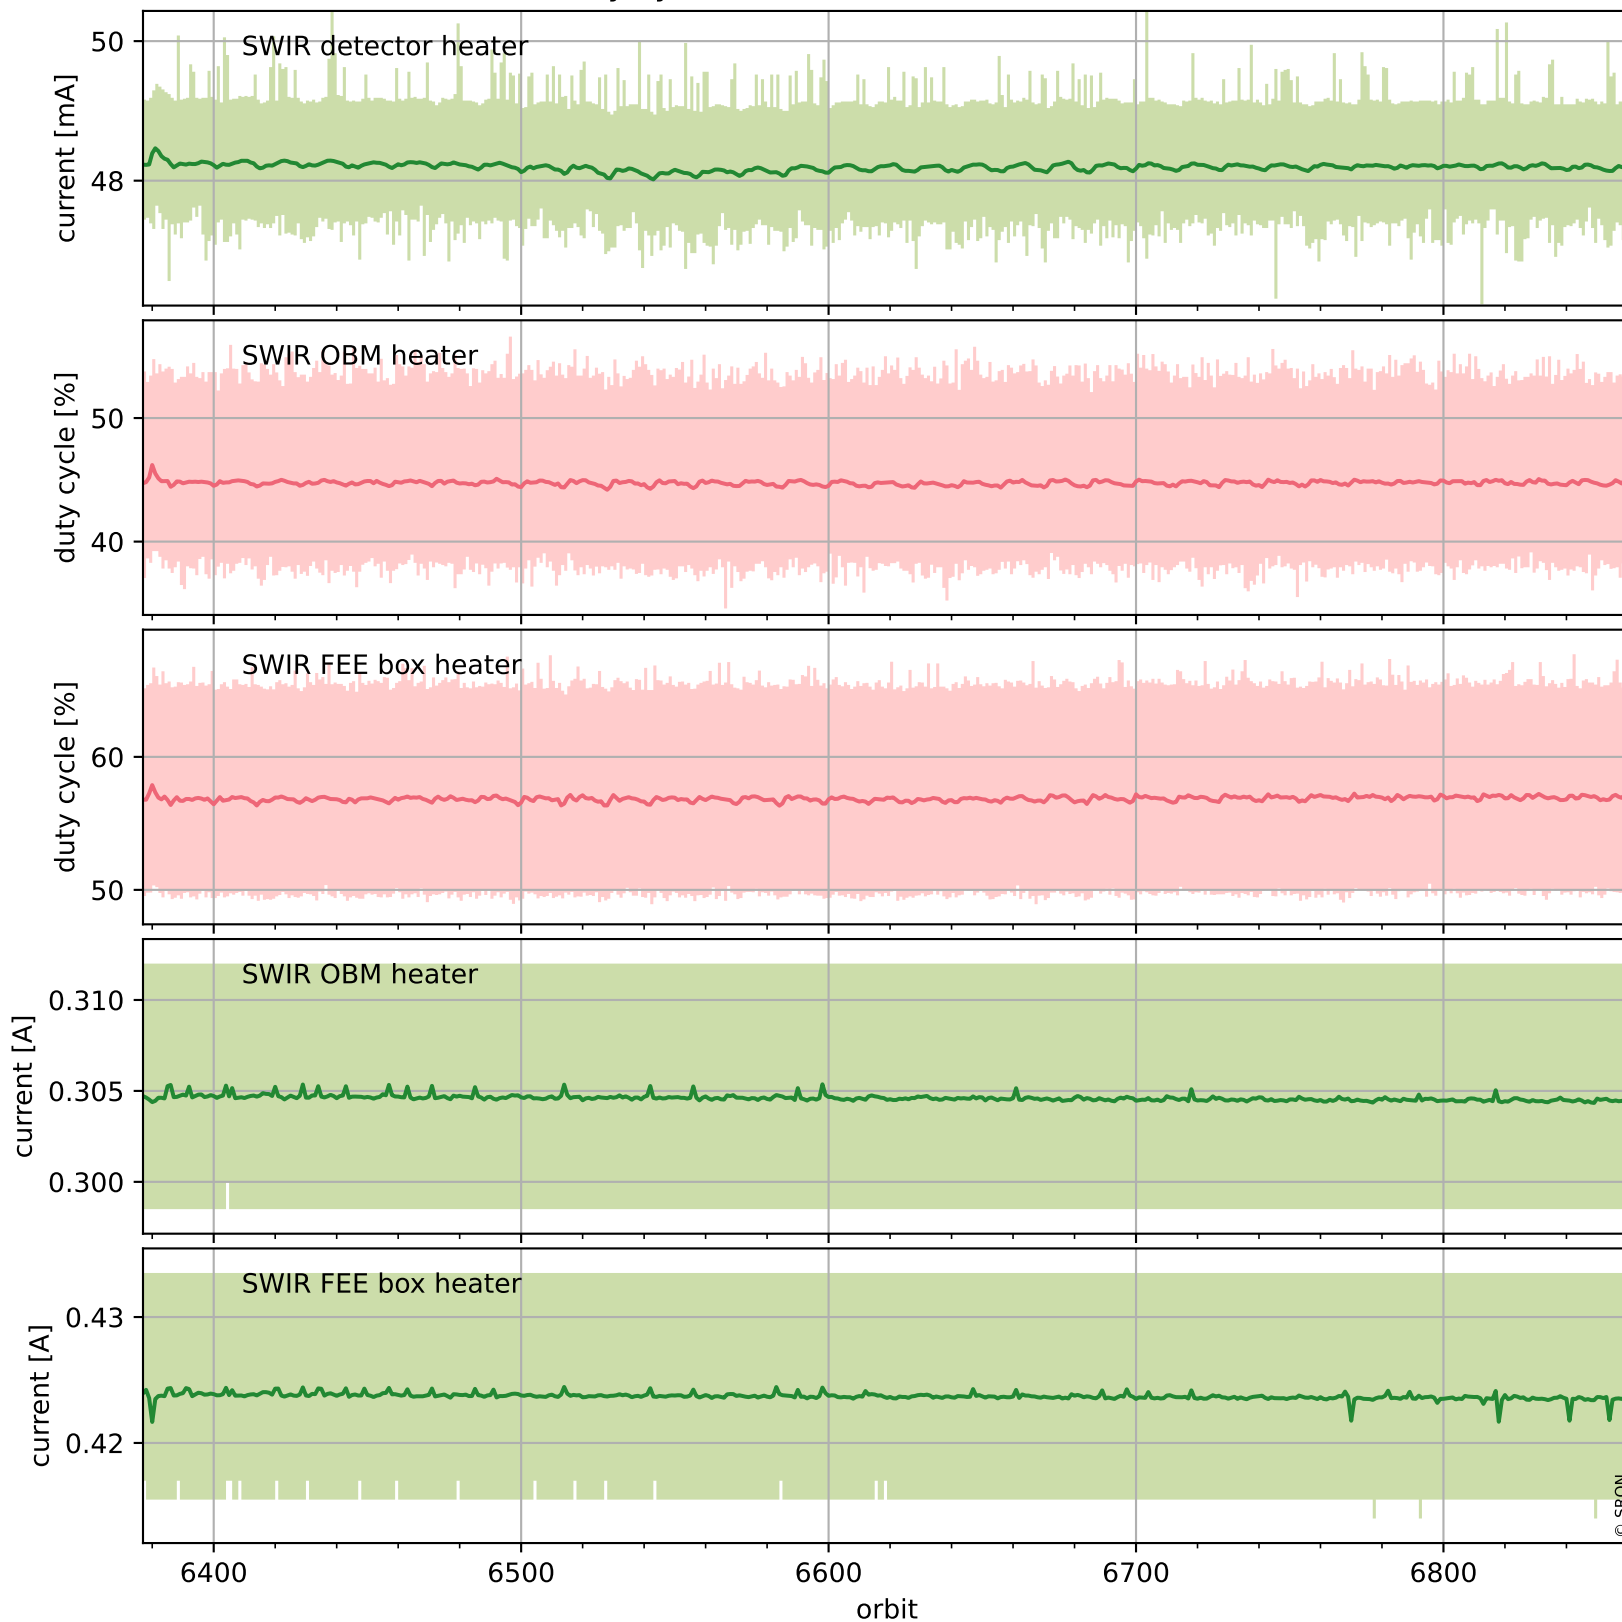

Tropomi SWIR housekeeping data

orbits : [6848, 6861]
coverage : 2019-02-08 / 2019-02-09
created : 2023-08-21T08:40:45

Temperature of sensors relevant for SWIR (one day)

Tropomi SWIR housekeeping data

orbits : [6377, 6861]
coverage : 2019-01-05 / 2019-02-09
created : 2023-08-21T08:40:45

Temperature of sensors relevant for SWIR (last month)

Tropomi SWIR housekeeping data

orbits : [6848, 6861]
coverage : 2019-02-08 / 2019-02-09
created : 2023-08-21T08:40:45

Current and duty cycle of 3 heaters relevant for SWIR (one day)

Tropomi SWIR housekeeping data

orbits : [6377, 6861]
coverage : 2019-01-05 / 2019-02-09
created : 2023-08-21T08:40:46

Current and duty cycle of 3 heaters relevant for SWIR (last month)

Tropomi SWIR housekeeping data

orbits : [6848, 6861]
coverage : 2019-02-08 / 2019-02-09
created : 2023-08-21T08:40:46

Temperature of sensors at the SWIR front-end electronics (one day)

Tropomi SWIR housekeeping data

orbits : [6377, 6861]
coverage : 2019-01-05 / 2019-02-09
created : 2023-08-21T08:40:47