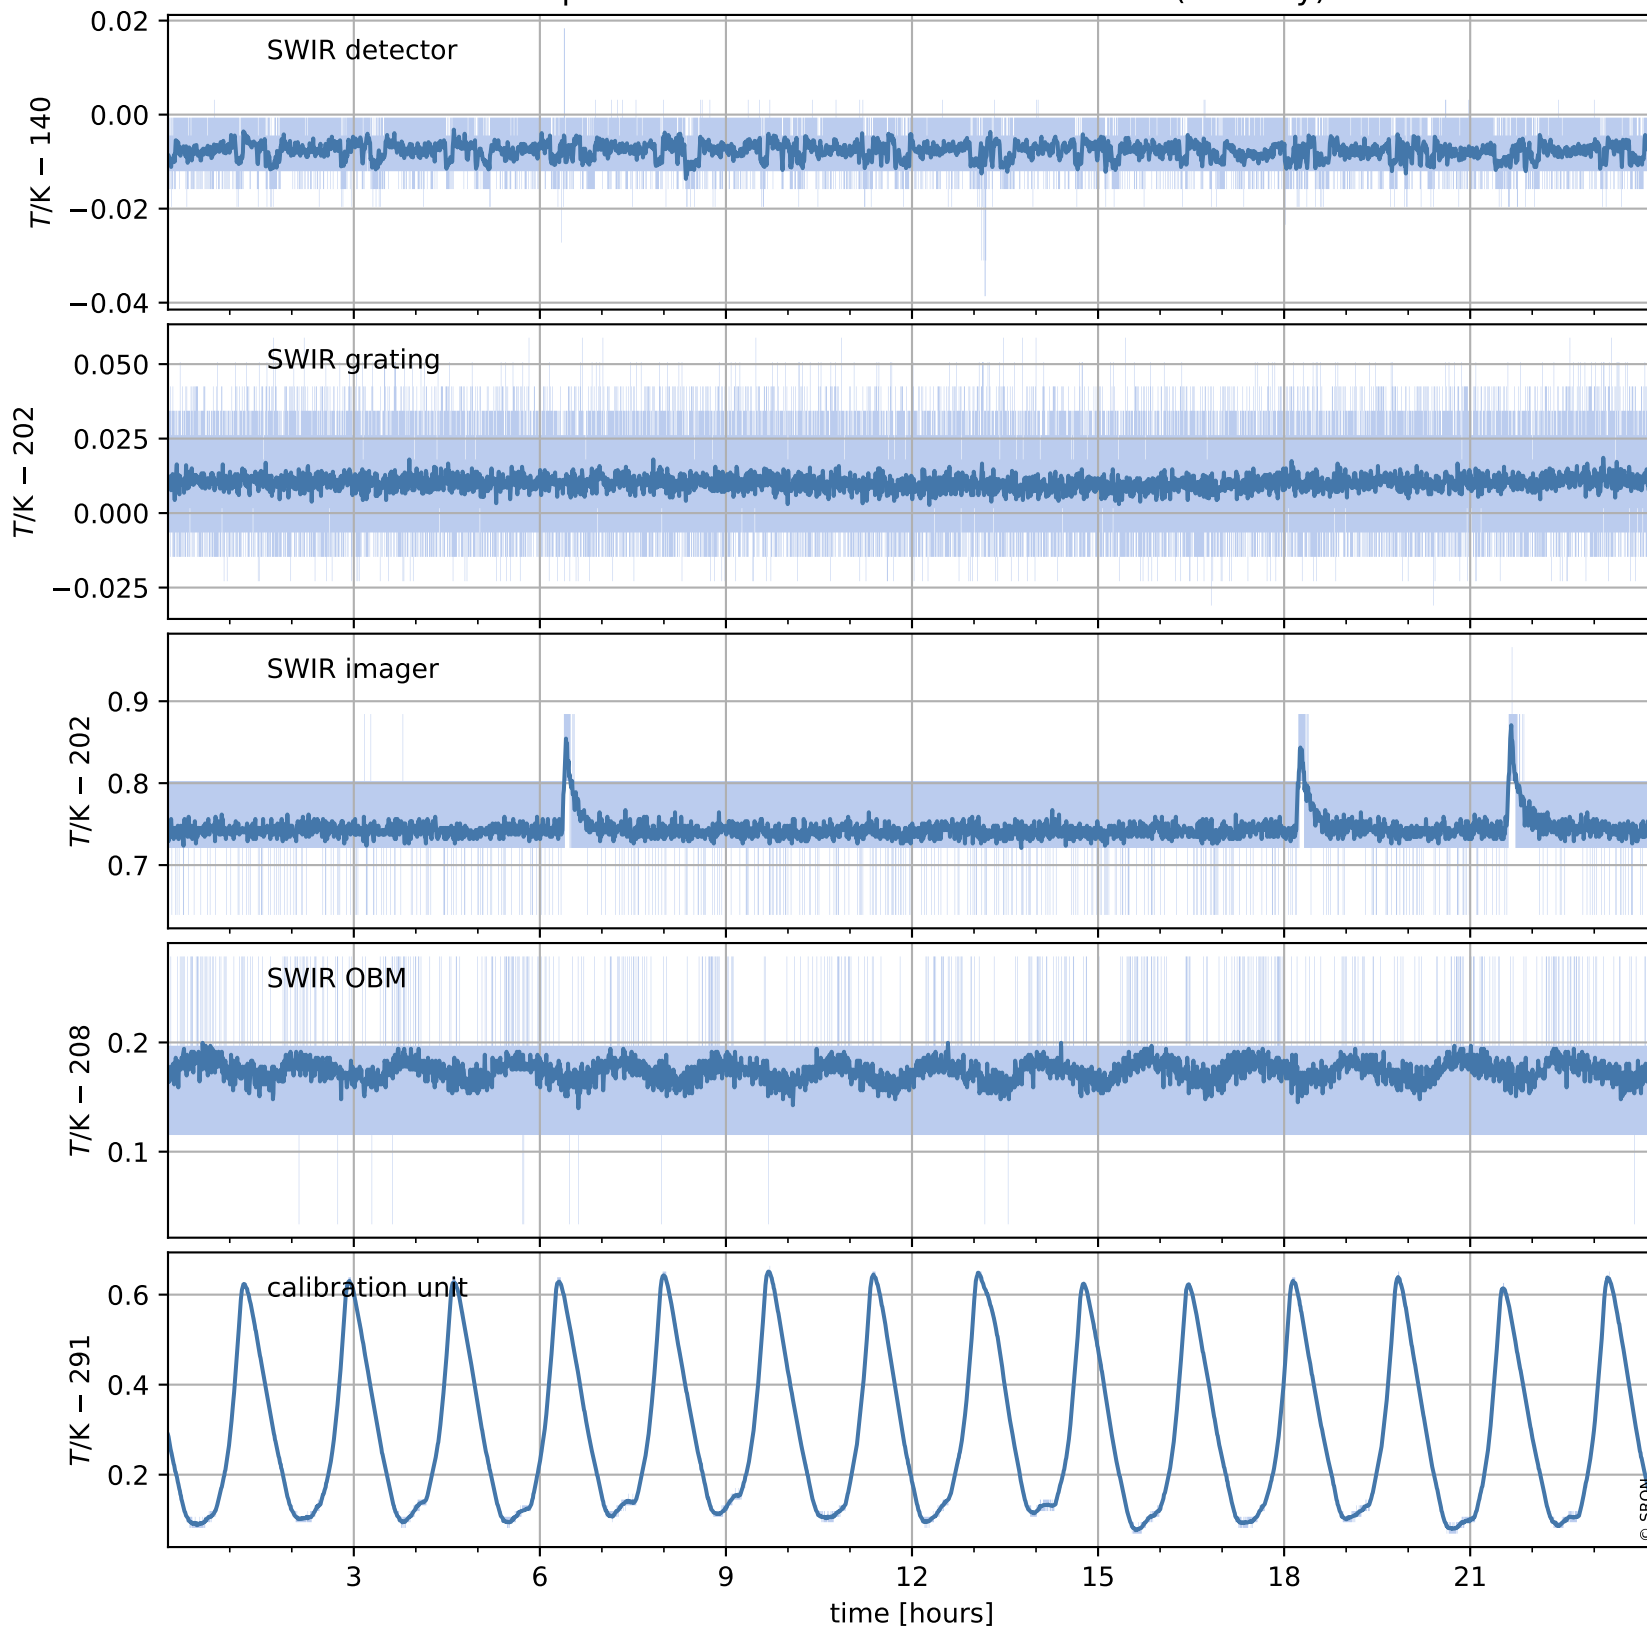

Tropomi SWIR housekeeping data

orbits : [6848, 6861]
coverage : 2019-02-08 / 2019-02-09
created : 2023-08-21T08:40:45

Temperature of sensors relevant for SWIR (one day)

Tropomi SWIR housekeeping data

orbits : [6377, 6861]
coverage : 2019-01-05 / 2019-02-09
created : 2023-08-21T08:40:45

Temperature of sensors relevant for SWIR (last month)

Tropomi SWIR housekeeping data

orbits : [6848, 6861]
coverage : 2019-02-08 / 2019-02-09
created : 2023-08-21T08:40:45

Current and duty cycle of 3 heaters relevant for SWIR (one day)