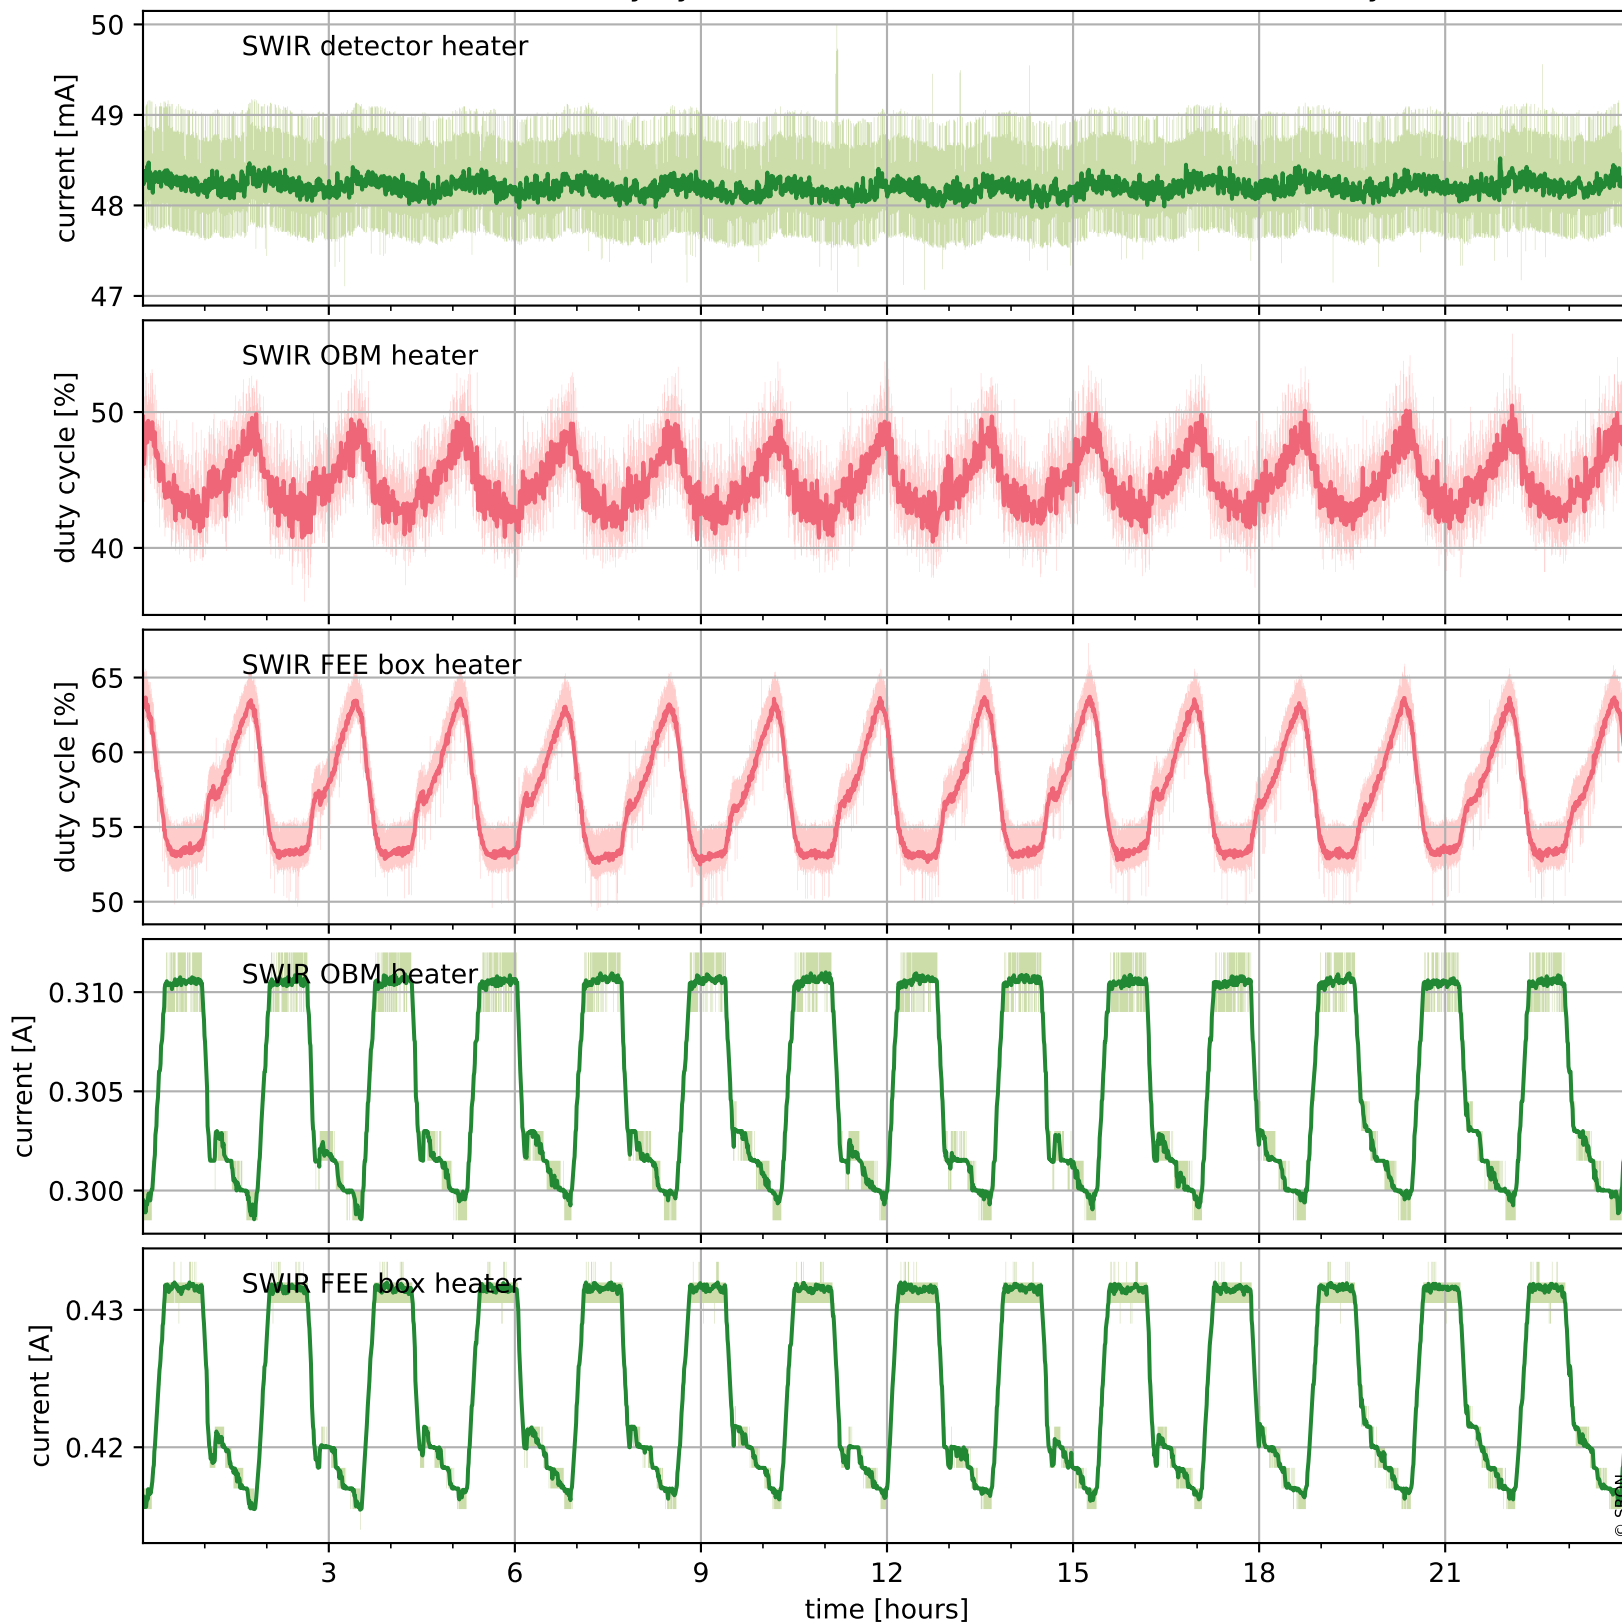

Tropomi SWIR housekeeping data

orbits : [6848, 6861]
coverage : 2019-02-08 / 2019-02-09
created : 2023-08-21T08:40:45

Temperature of sensors relevant for SWIR (one day)

Tropomi SWIR housekeeping data

orbits : [6377, 6861]
coverage : 2019-01-05 / 2019-02-09
created : 2023-08-21T08:40:45

Temperature of sensors relevant for SWIR (last month)

Tropomi SWIR housekeeping data

orbits : [6848, 6861]
coverage : 2019-02-08 / 2019-02-09
created : 2023-08-21T08:40:45

Current and duty cycle of 3 heaters relevant for SWIR (one day)