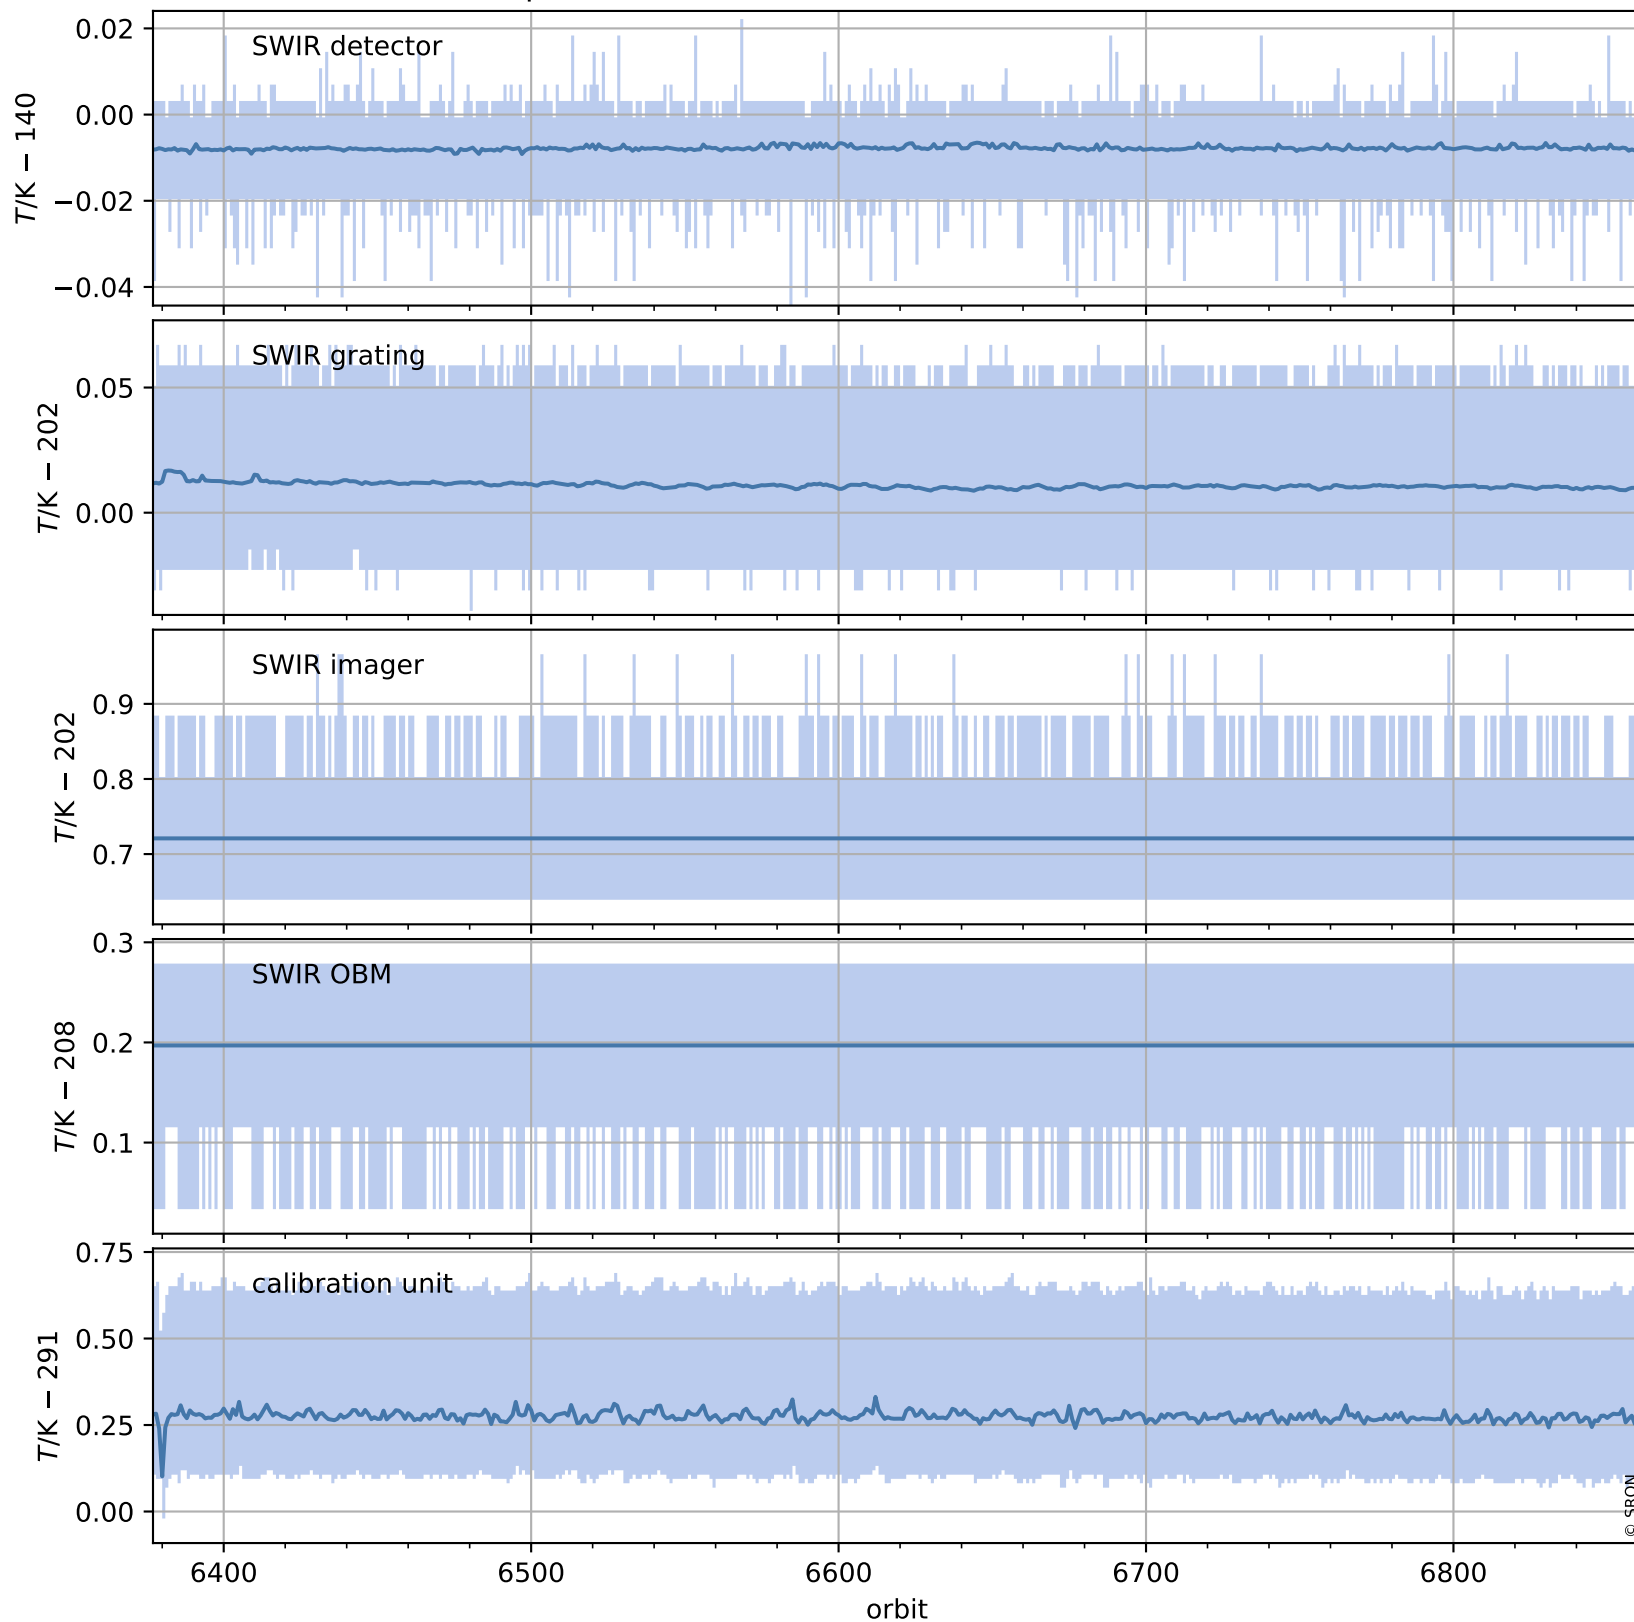

Tropomi SWIR housekeeping data

orbits : [6848, 6861]
coverage : 2019-02-08 / 2019-02-09
created : 2023-08-21T08:40:45

Temperature of sensors relevant for SWIR (one day)

Tropomi SWIR housekeeping data

orbits : [6377, 6861]
coverage : 2019-01-05 / 2019-02-09
created : 2023-08-21T08:40:45

Temperature of sensors relevant for SWIR (last month)

Tropomi SWIR housekeeping data

orbits : [6848, 6861]
coverage : 2019-02-08 / 2019-02-09
created : 2023-08-21T08:40:45

Current and duty cycle of 3 heaters relevant for SWIR (one day)

Tropomi SWIR housekeeping data

orbits : [6377, 6861]
coverage : 2019-01-05 / 2019-02-09
created : 2023-08-21T08:40:46

Current and duty cycle of 3 heaters relevant for SWIR (last month)

Tropomi SWIR housekeeping data

orbits : [6848, 6861]
coverage : 2019-02-08 / 2019-02-09
created : 2023-08-21T08:40:46

Temperature of sensors at the SWIR front-end electronics (one day)

Tropomi SWIR housekeeping data

orbits : [6377, 6861]
coverage : 2019-01-05 / 2019-02-09
created : 2023-08-21T08:40:47