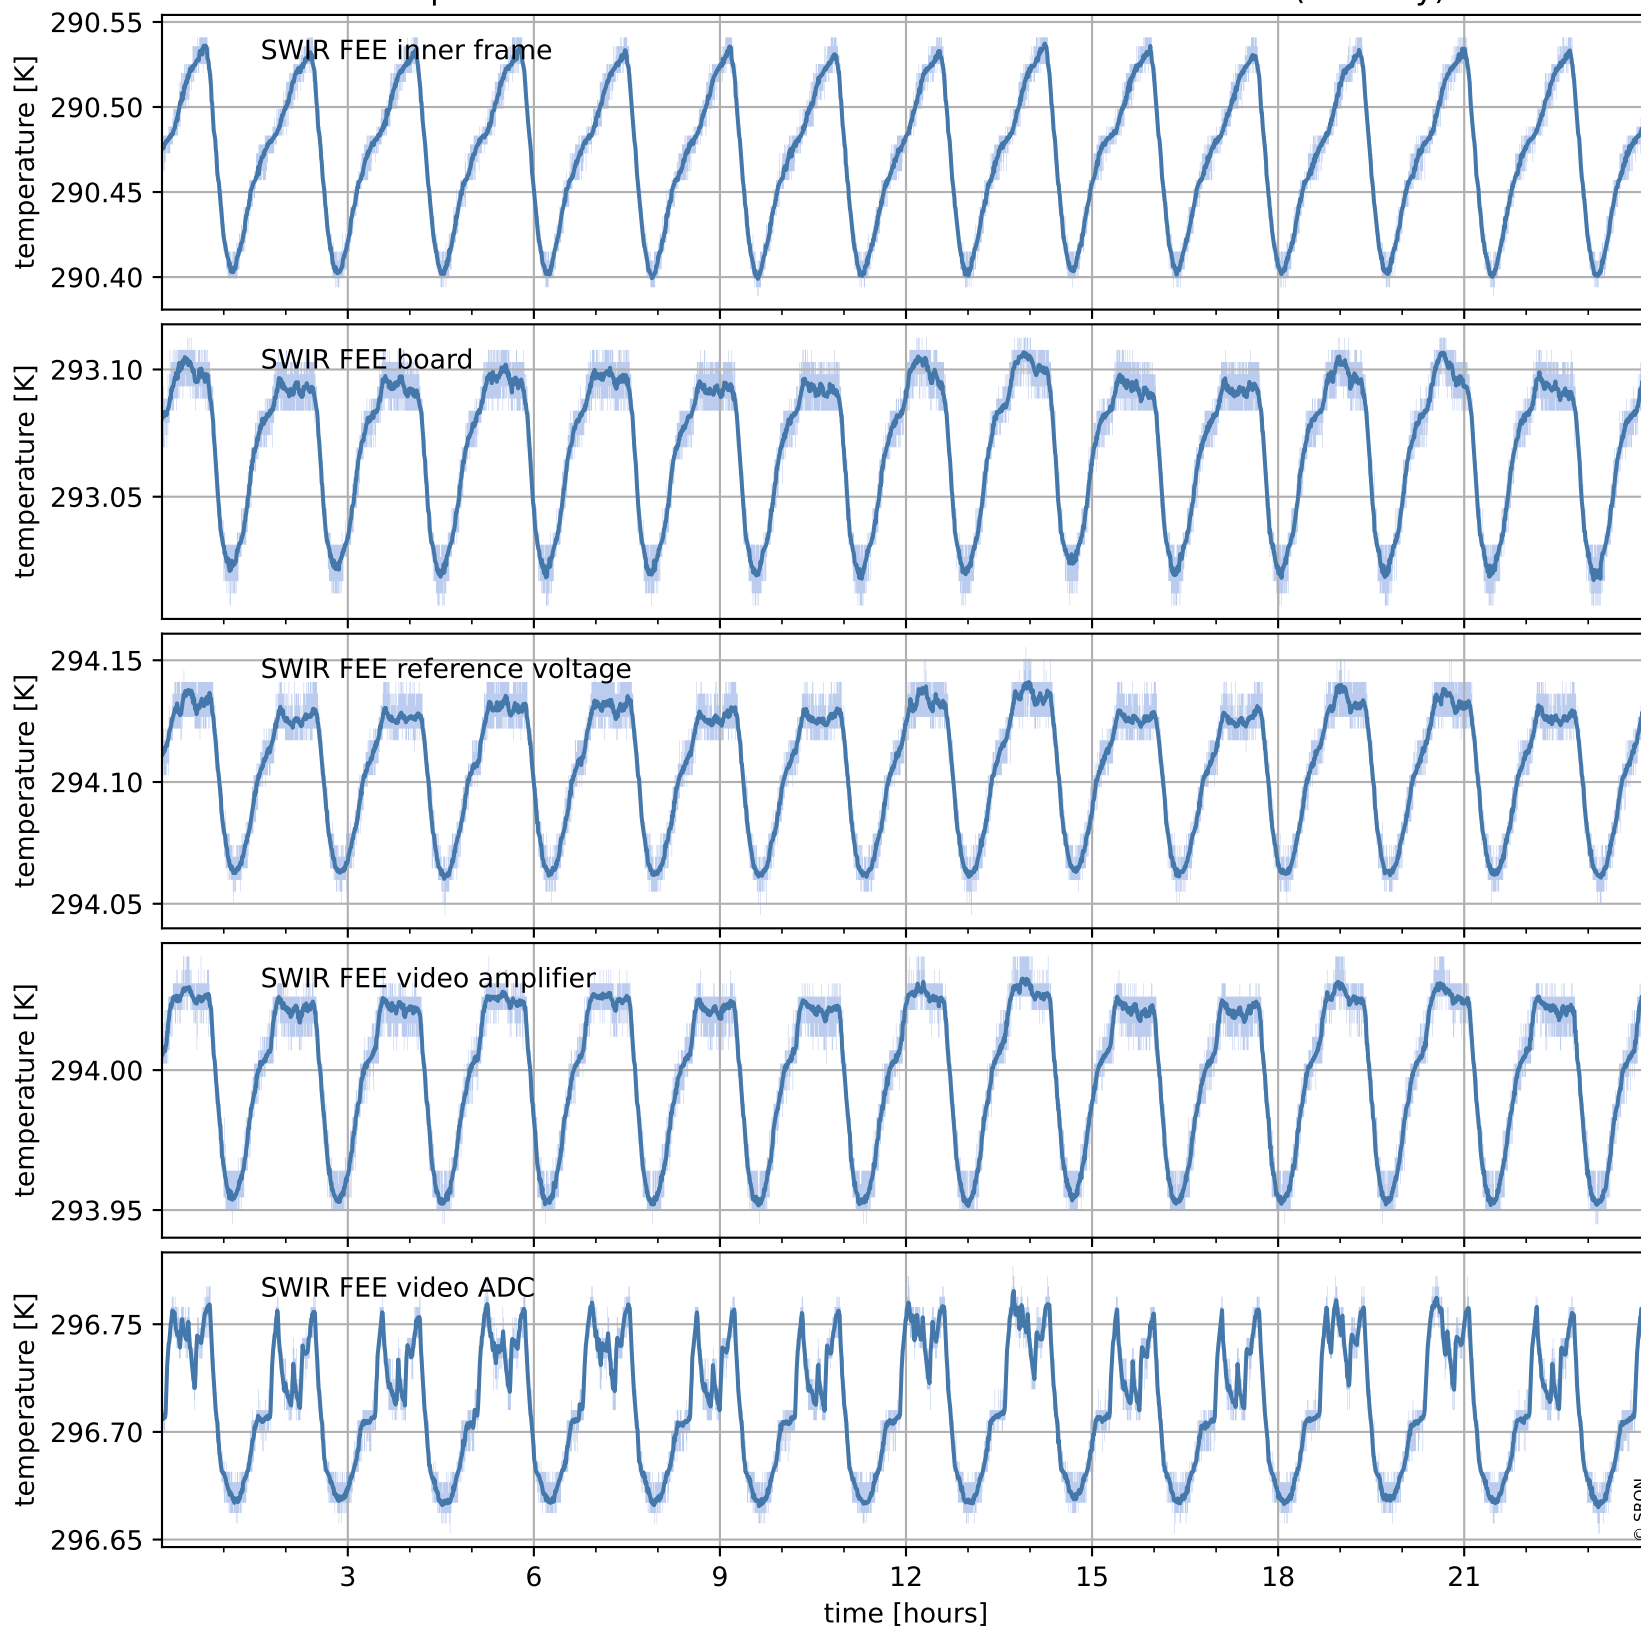

Tropomi SWIR housekeeping data

orbits : [7046, 7059]
coverage : 2019-02-22 / 2019-02-23
created : 2023-08-21T08:41:17

Temperature of sensors relevant for SWIR (one day)

Tropomi SWIR housekeeping data

orbits : [6575, 7059]
coverage : 2019-01-19 / 2019-02-23
created : 2023-08-21T08:41:17

Temperature of sensors relevant for SWIR (last month)

Tropomi SWIR housekeeping data

orbits : [7046, 7059]
coverage : 2019-02-22 / 2019-02-23
created : 2023-08-21T08:41:18

Current and duty cycle of 3 heaters relevant for SWIR (one day)

Tropomi SWIR housekeeping data

orbits : [6575, 7059]
coverage : 2019-01-19 / 2019-02-23
created : 2023-08-21T08:41:18

Current and duty cycle of 3 heaters relevant for SWIR (last month)

Tropomi SWIR housekeeping data

orbits : [7046, 7059]
coverage : 2019-02-22 / 2019-02-23
created : 2023-08-21T08:41:19

Temperature of sensors at the SWIR front-end electronics (one day)

Tropomi SWIR housekeeping data

orbits : [6575, 7059]
coverage : 2019-01-19 / 2019-02-23
created : 2023-08-21T08:41:19