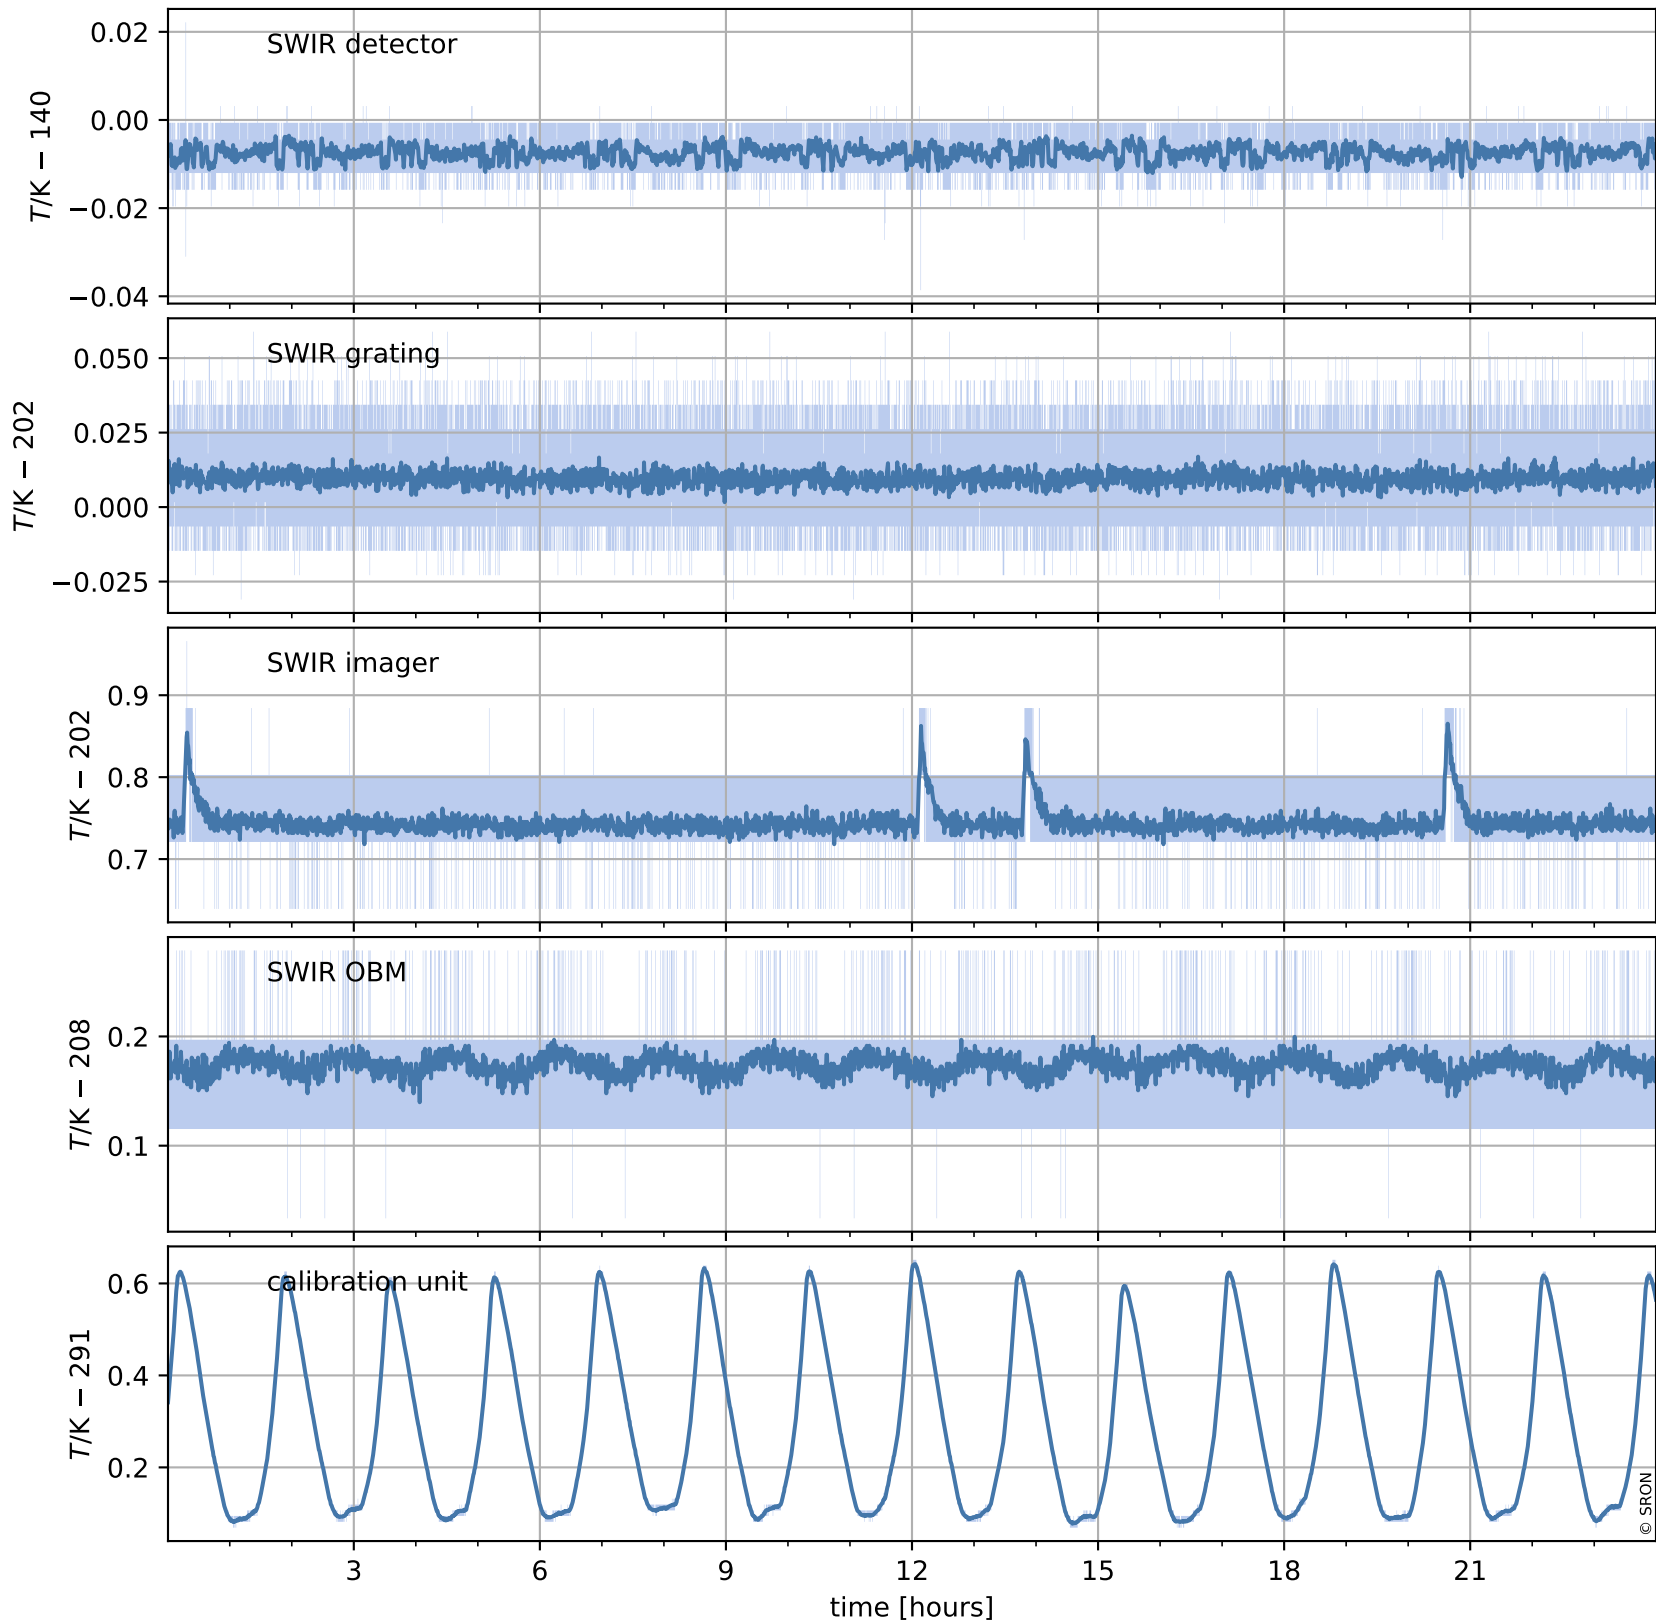

Tropomi SWIR housekeeping data

orbits : [7046, 7059]
coverage : 2019-02-22 / 2019-02-23
created : 2023-08-21T08:41:17

Temperature of sensors relevant for SWIR (one day)

Tropomi SWIR housekeeping data

orbits : [6575, 7059]
coverage : 2019-01-19 / 2019-02-23
created : 2023-08-21T08:41:17

Temperature of sensors relevant for SWIR (last month)

Tropomi SWIR housekeeping data

orbits : [7046, 7059]
coverage : 2019-02-22 / 2019-02-23
created : 2023-08-21T08:41:18

Current and duty cycle of 3 heaters relevant for SWIR (one day)

Tropomi SWIR housekeeping data

orbits : [6575, 7059]
coverage : 2019-01-19 / 2019-02-23
created : 2023-08-21T08:41:18

Current and duty cycle of 3 heaters relevant for SWIR (last month)

Tropomi SWIR housekeeping data