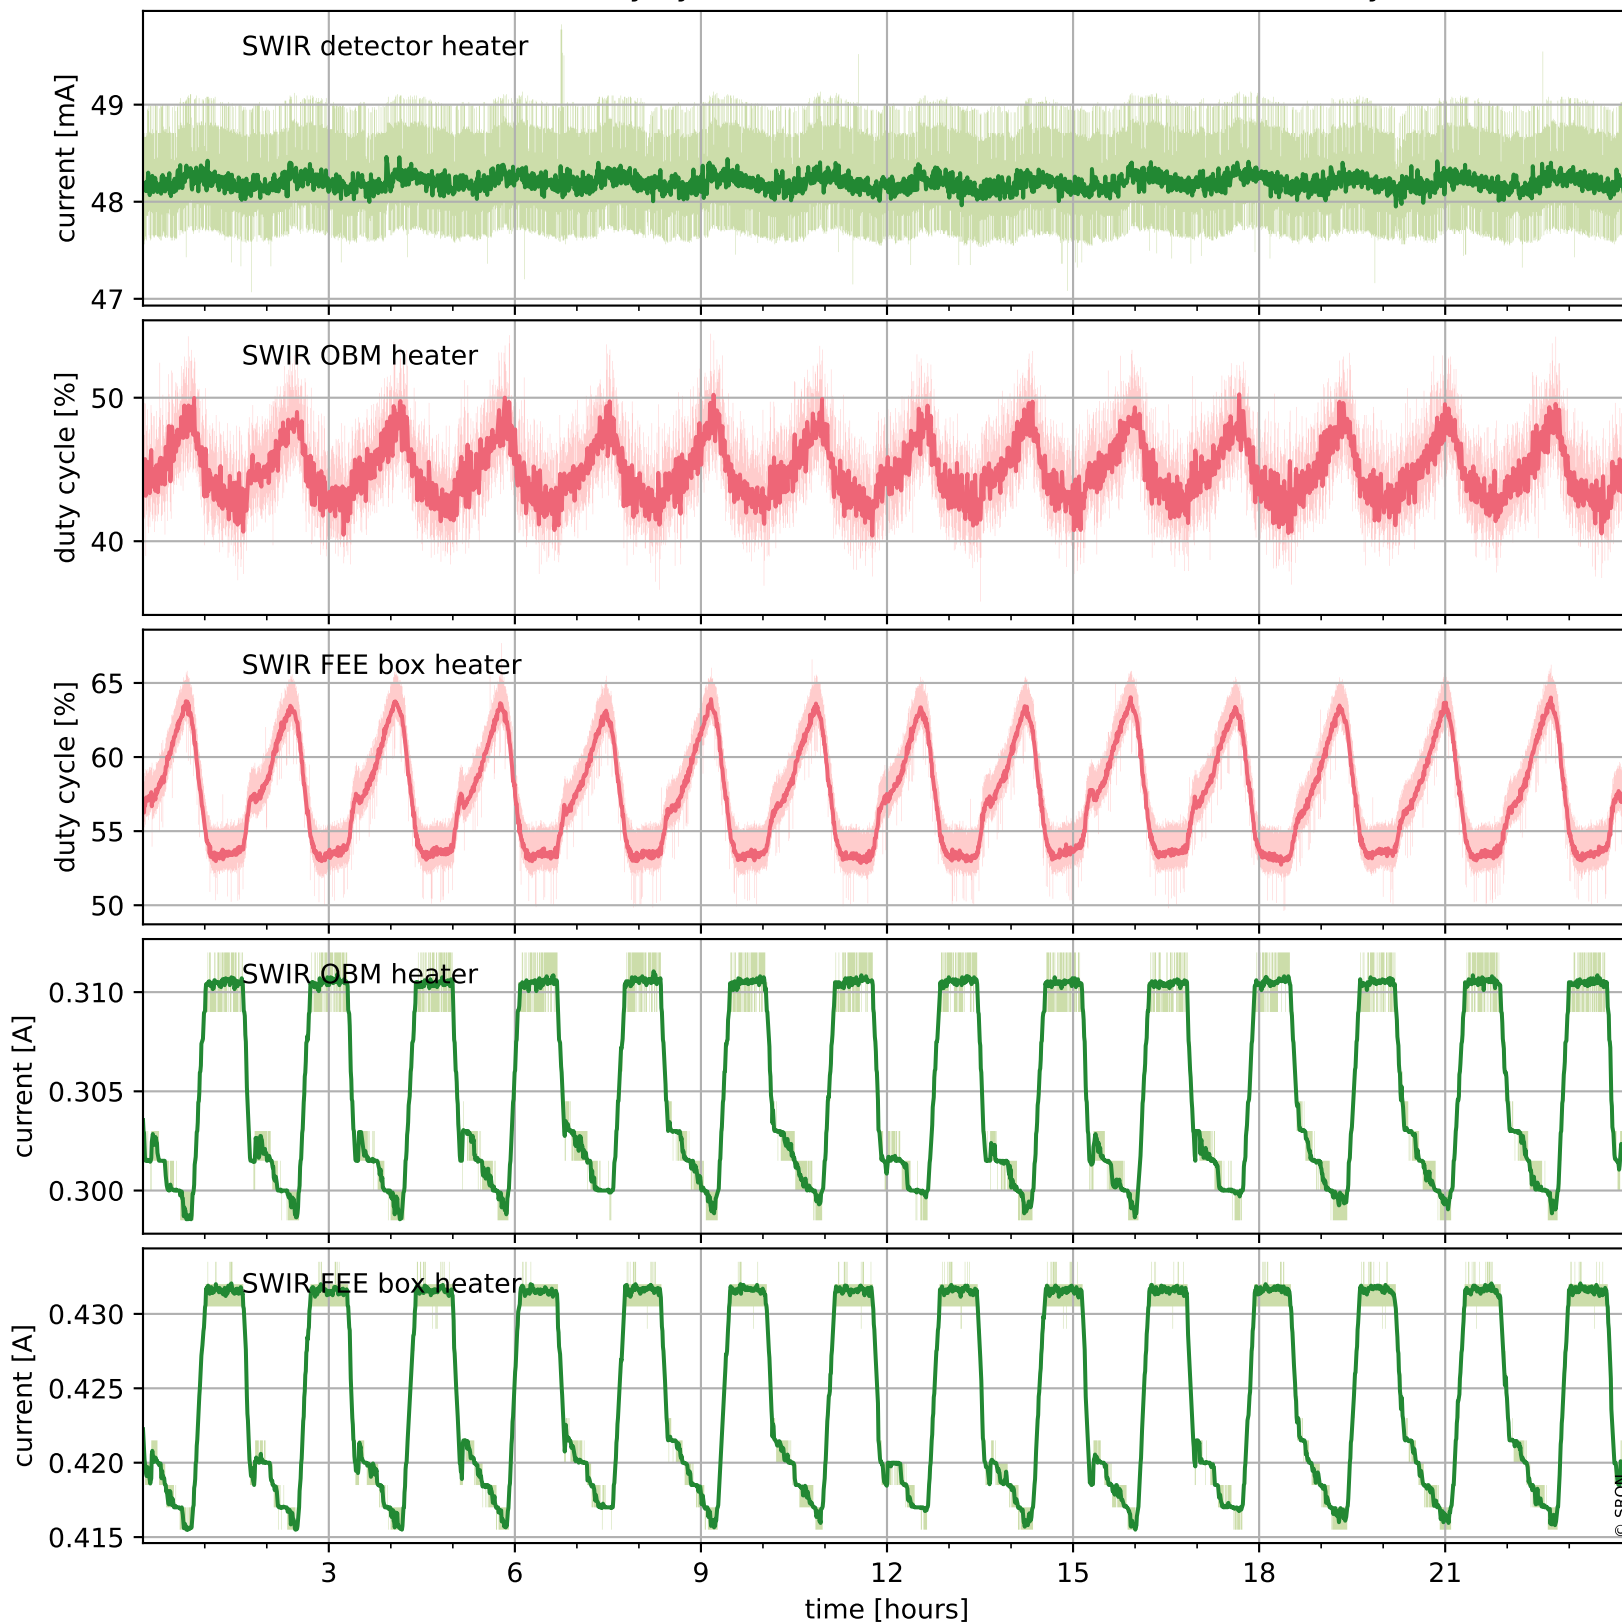

Tropomi SWIR housekeeping data

orbits : [7046, 7059]
coverage : 2019-02-22 / 2019-02-23
created : 2023-08-21T08:41:17

Temperature of sensors relevant for SWIR (one day)

Tropomi SWIR housekeeping data

orbits : [6575, 7059]
coverage : 2019-01-19 / 2019-02-23
created : 2023-08-21T08:41:17

Temperature of sensors relevant for SWIR (last month)

Tropomi SWIR housekeeping data

orbits : [7046, 7059]
coverage : 2019-02-22 / 2019-02-23
created : 2023-08-21T08:41:18

Current and duty cycle of 3 heaters relevant for SWIR (one day)