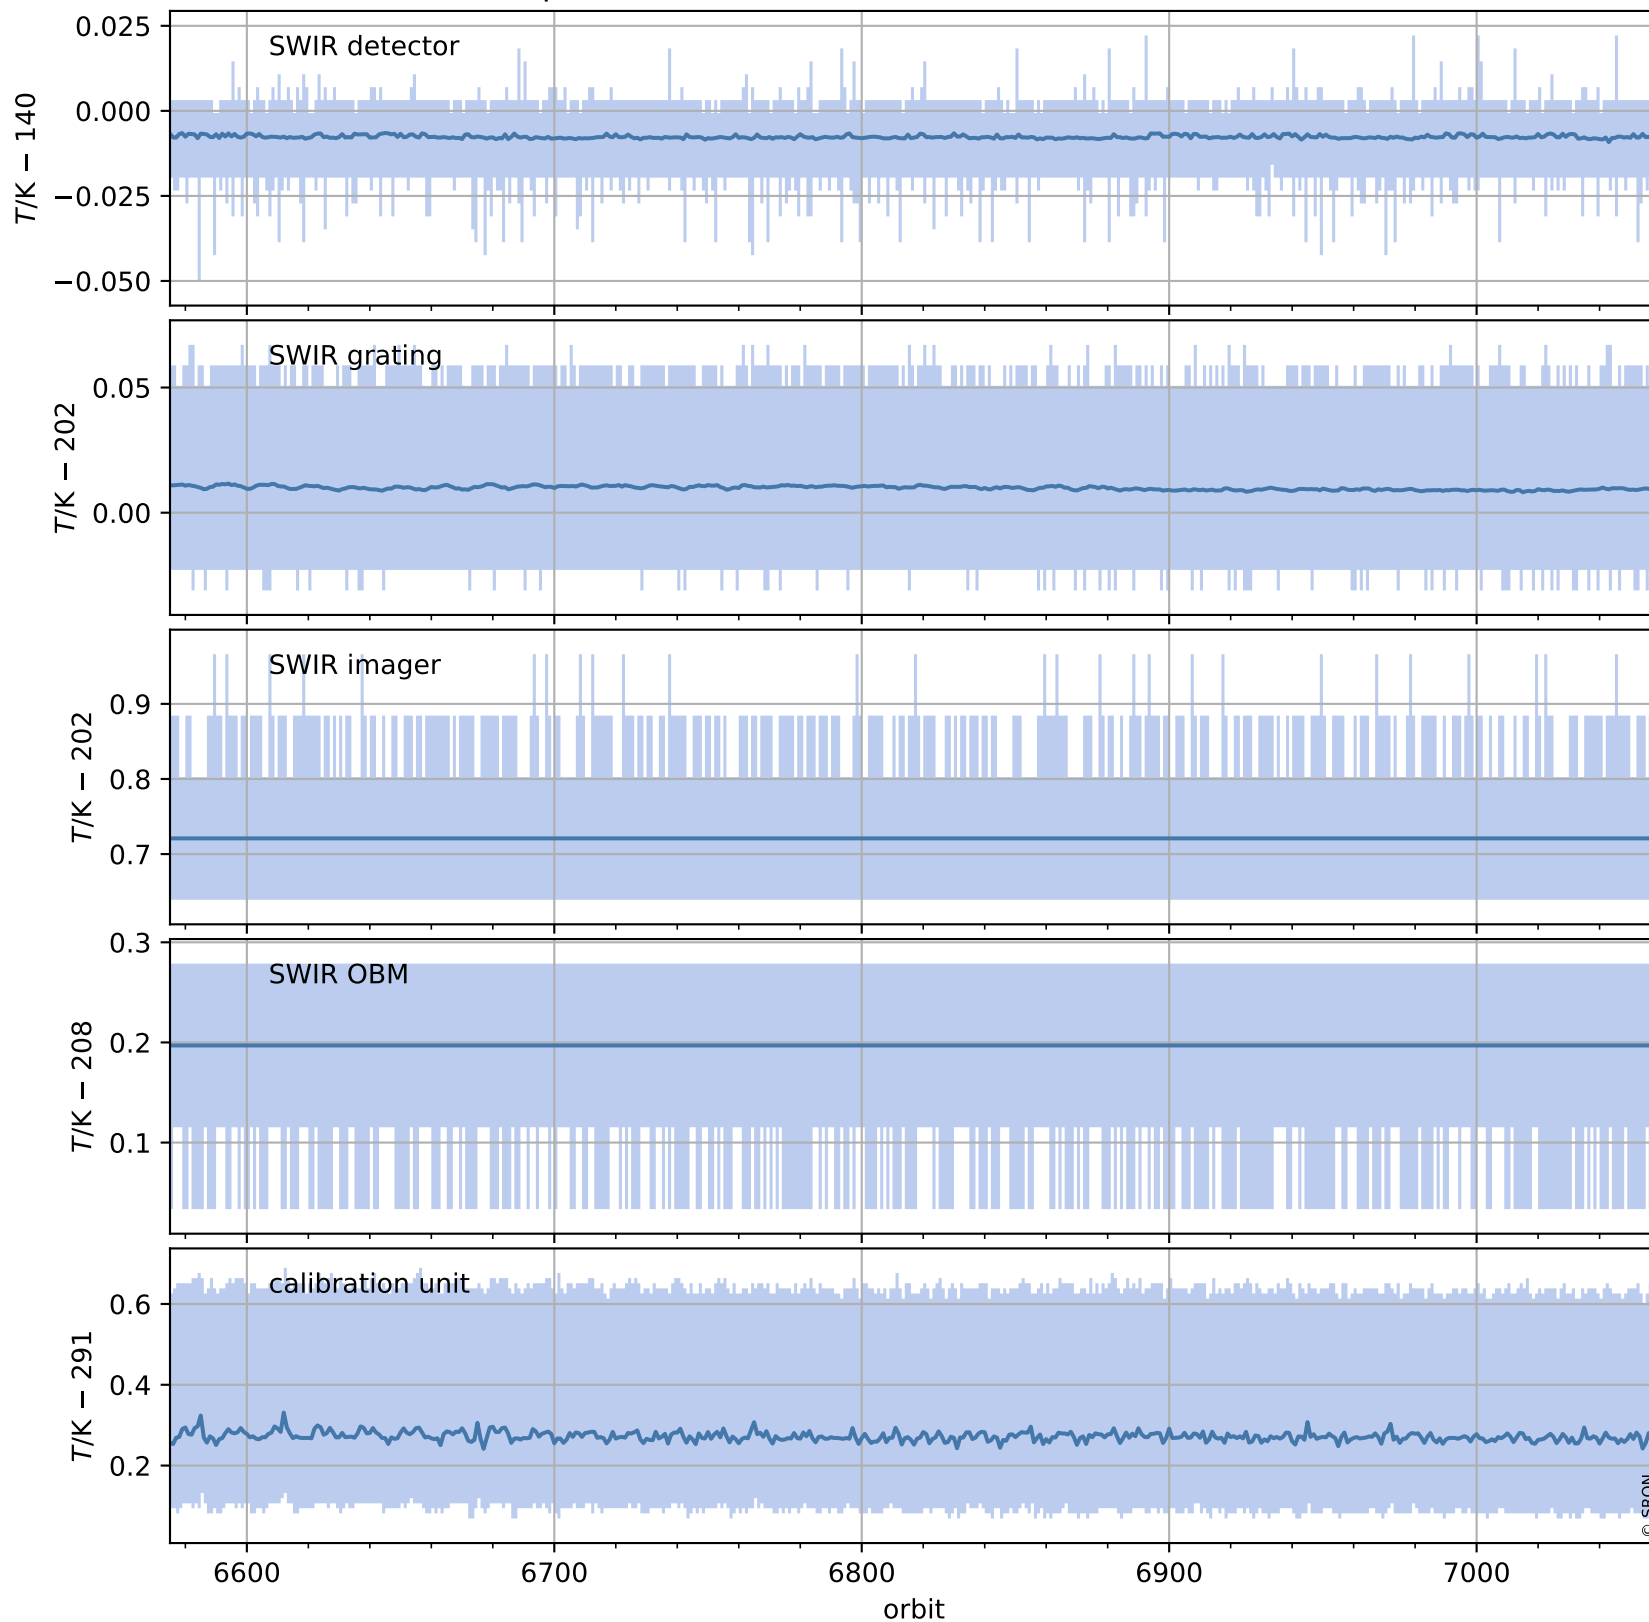

Tropomi SWIR housekeeping data

orbits : [7046, 7059]
coverage : 2019-02-22 / 2019-02-23
created : 2023-08-21T08:41:17

Temperature of sensors relevant for SWIR (one day)

Tropomi SWIR housekeeping data

orbits : [6575, 7059]
coverage : 2019-01-19 / 2019-02-23
created : 2023-08-21T08:41:17

Temperature of sensors relevant for SWIR (last month)

Tropomi SWIR housekeeping data

orbits : [7046, 7059]
coverage : 2019-02-22 / 2019-02-23
created : 2023-08-21T08:41:18

Current and duty cycle of 3 heaters relevant for SWIR (one day)

Tropomi SWIR housekeeping data

orbits : [6575, 7059]
coverage : 2019-01-19 / 2019-02-23
created : 2023-08-21T08:41:18

Current and duty cycle of 3 heaters relevant for SWIR (last month)

Tropomi SWIR housekeeping data

orbits : [7046, 7059]
coverage : 2019-02-22 / 2019-02-23
created : 2023-08-21T08:41:19

Temperature of sensors at the SWIR front-end electronics (one day)

Tropomi SWIR housekeeping data

orbits : [6575, 7059]
coverage : 2019-01-19 / 2019-02-23
created : 2023-08-21T08:41:19