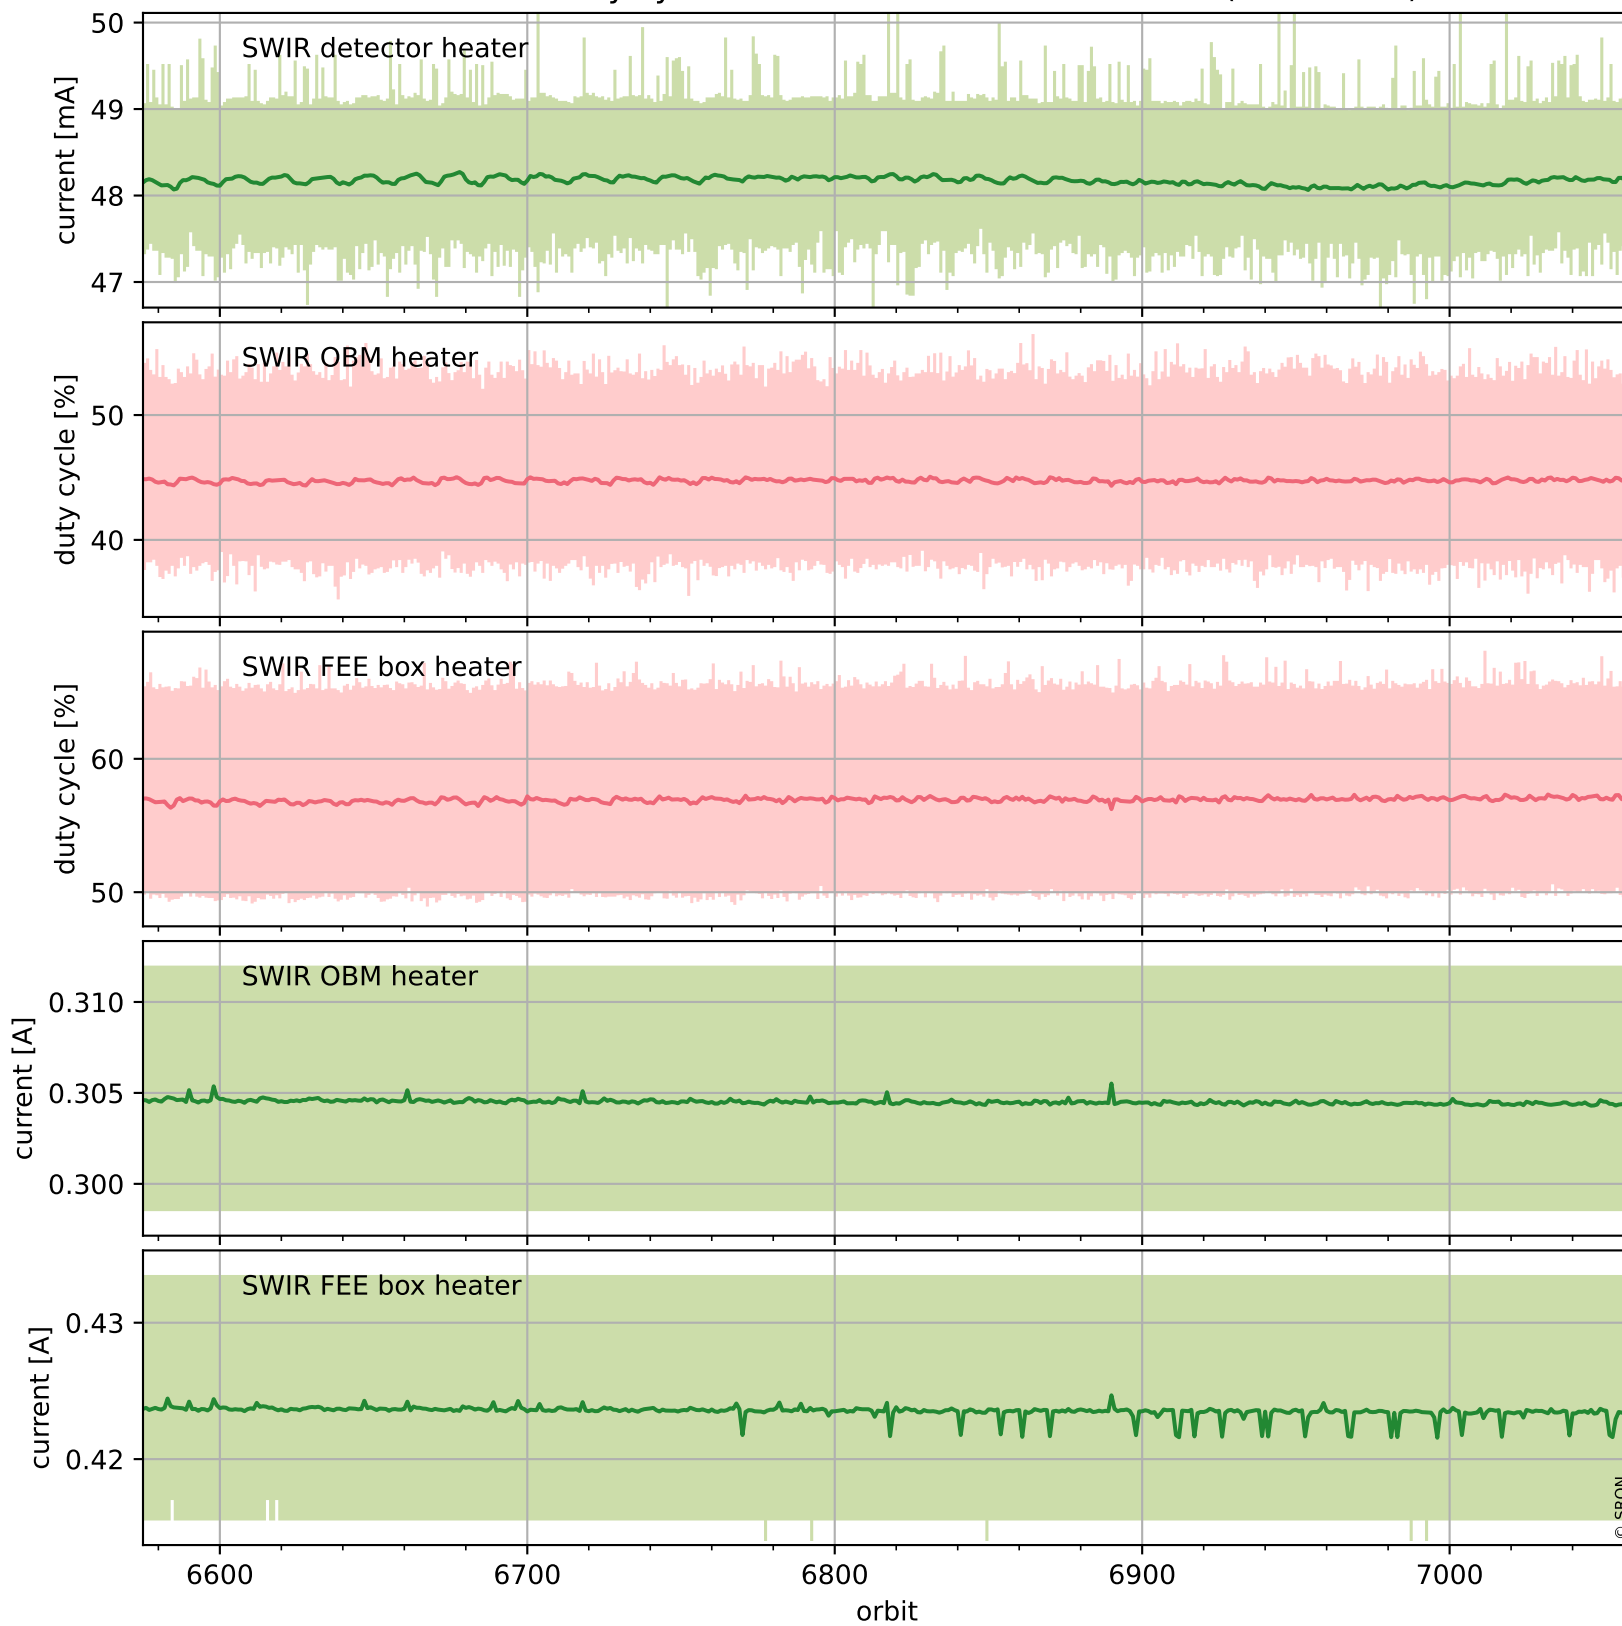

Tropomi SWIR housekeeping data

orbits : [7046, 7059]
coverage : 2019-02-22 / 2019-02-23
created : 2023-08-21T08:41:17

Temperature of sensors relevant for SWIR (one day)

Tropomi SWIR housekeeping data

orbits : [6575, 7059]
coverage : 2019-01-19 / 2019-02-23
created : 2023-08-21T08:41:17

Temperature of sensors relevant for SWIR (last month)

Tropomi SWIR housekeeping data

orbits : [7046, 7059]
coverage : 2019-02-22 / 2019-02-23
created : 2023-08-21T08:41:18

Current and duty cycle of 3 heaters relevant for SWIR (one day)

Tropomi SWIR housekeeping data

orbits : [6575, 7059]
coverage : 2019-01-19 / 2019-02-23
created : 2023-08-21T08:41:18

Current and duty cycle of 3 heaters relevant for SWIR (last month)

Tropomi SWIR housekeeping data

orbits : [7046, 7059]
coverage : 2019-02-22 / 2019-02-23
created : 2023-08-21T08:41:19

Temperature of sensors at the SWIR front-end electronics (one day)

Tropomi SWIR housekeeping data

orbits : [6575, 7059]
coverage : 2019-01-19 / 2019-02-23
created : 2023-08-21T08:41:19