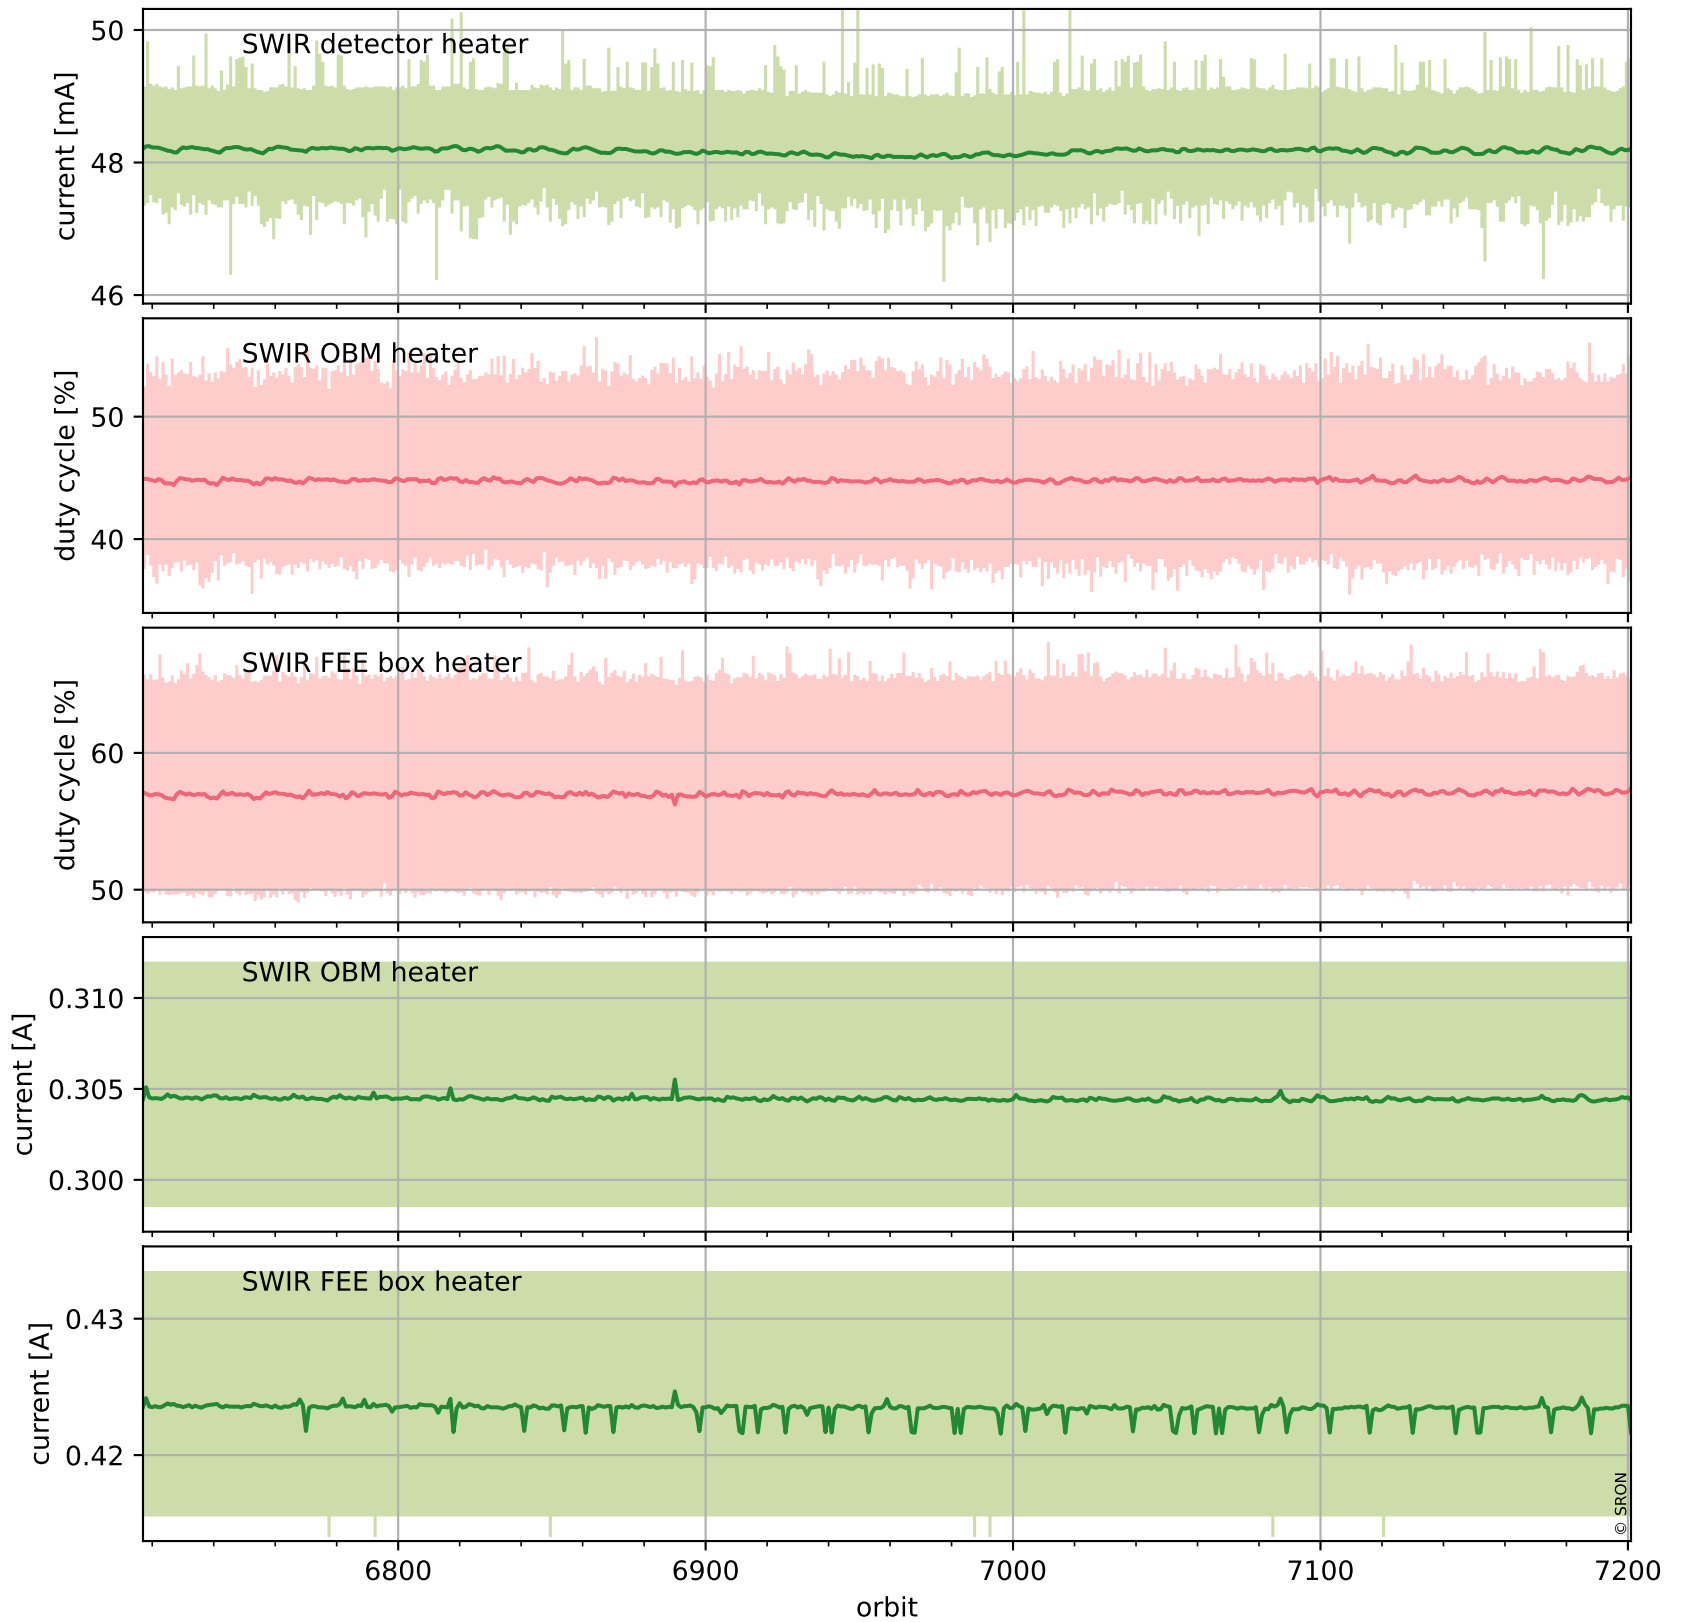

Tropomi SWIR housekeeping data

orbits : [7188, 7201]
coverage : 2019-03-04 / 2019-03-05
created : 2023-08-21T08:41:40

Temperature of sensors relevant for SWIR (one day)

Tropomi SWIR housekeeping data

orbits : [6717, 7201]
coverage : 2019-01-29 / 2019-03-05
created : 2023-08-21T08:41:41

Temperature of sensors relevant for SWIR (last month)

Tropomi SWIR housekeeping data

orbits : [7188, 7201]
coverage : 2019-03-04 / 2019-03-05
created : 2023-08-21T08:41:41

Current and duty cycle of 3 heaters relevant for SWIR (one day)

Tropomi SWIR housekeeping data

orbits : [6717, 7201]
coverage : 2019-01-29 / 2019-03-05
created : 2023-08-21T08:41:42

Current and duty cycle of 3 heaters relevant for SWIR (last month)

Tropomi SWIR housekeeping data

orbits : [7188, 7201]
coverage : 2019-03-04 / 2019-03-05
created : 2023-08-21T08:41:42

Temperature of sensors at the SWIR front-end electronics (one day)

Tropomi SWIR housekeeping data

orbits : [6717, 7201]
coverage : 2019-01-29 / 2019-03-05
created : 2023-08-21T08:41:42