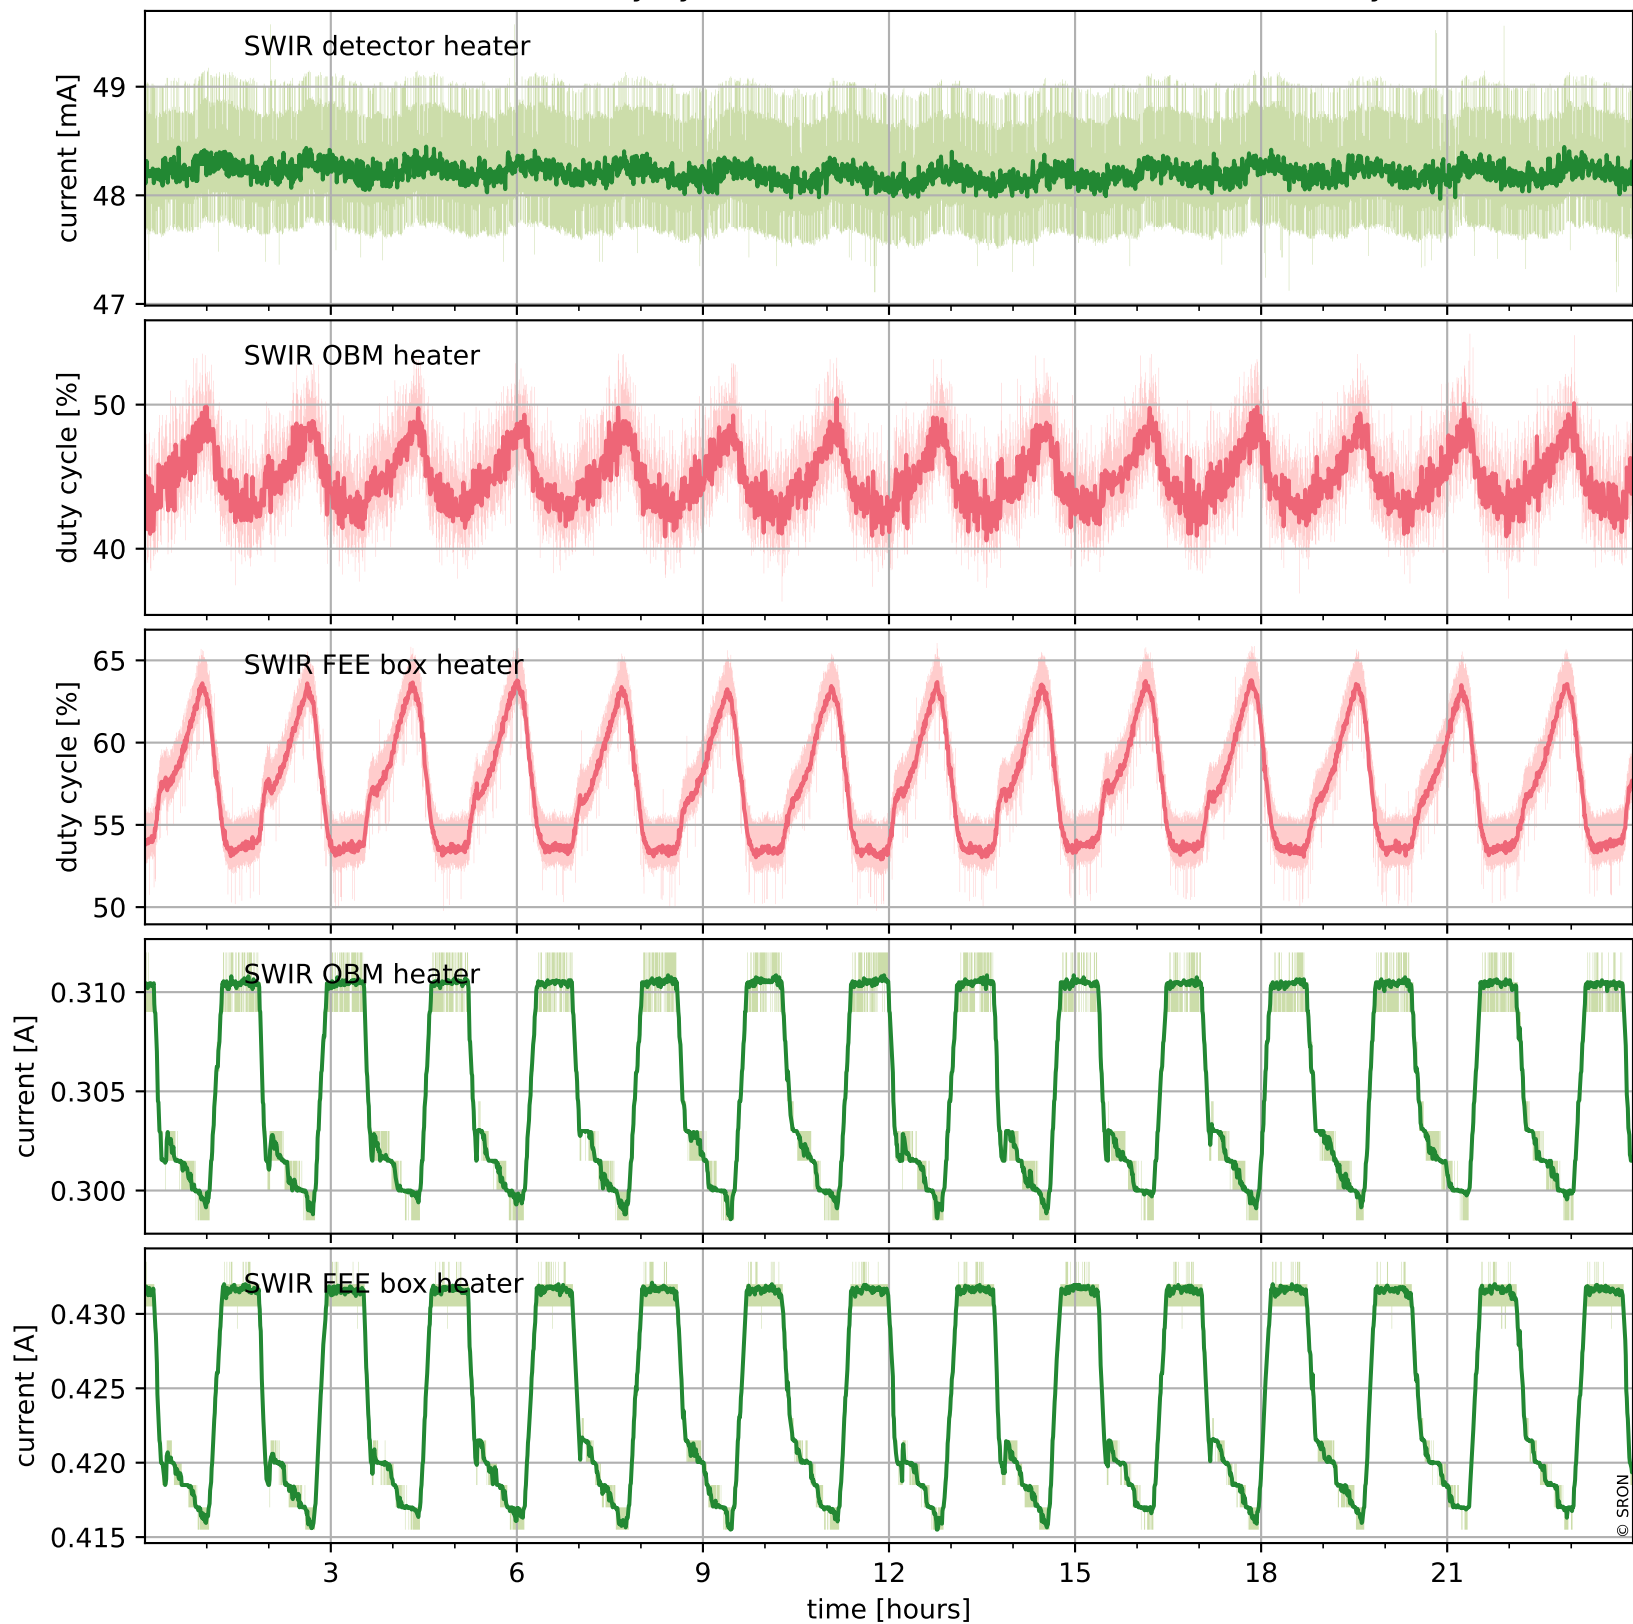

Tropomi SWIR housekeeping data

orbits : [7188, 7201]
coverage : 2019-03-04 / 2019-03-05
created : 2023-08-21T08:41:40

Temperature of sensors relevant for SWIR (one day)

Tropomi SWIR housekeeping data

orbits : [6717, 7201]
coverage : 2019-01-29 / 2019-03-05
created : 2023-08-21T08:41:41

Temperature of sensors relevant for SWIR (last month)

Tropomi SWIR housekeeping data

orbits : [7188, 7201]
coverage : 2019-03-04 / 2019-03-05
created : 2023-08-21T08:41:41

Current and duty cycle of 3 heaters relevant for SWIR (one day)

Tropomi SWIR housekeeping data

orbits : [6717, 7201]
coverage : 2019-01-29 / 2019-03-05
created : 2023-08-21T08:41:42

Current and duty cycle of 3 heaters relevant for SWIR (last month)

Tropomi SWIR housekeeping data

orbits : [7188, 7201]
coverage : 2019-03-04 / 2019-03-05
created : 2023-08-21T08:41:42

Temperature of sensors at the SWIR front-end electronics (one day)

Tropomi SWIR housekeeping data

orbits : [6717, 7201]
coverage : 2019-01-29 / 2019-03-05
created : 2023-08-21T08:41:42