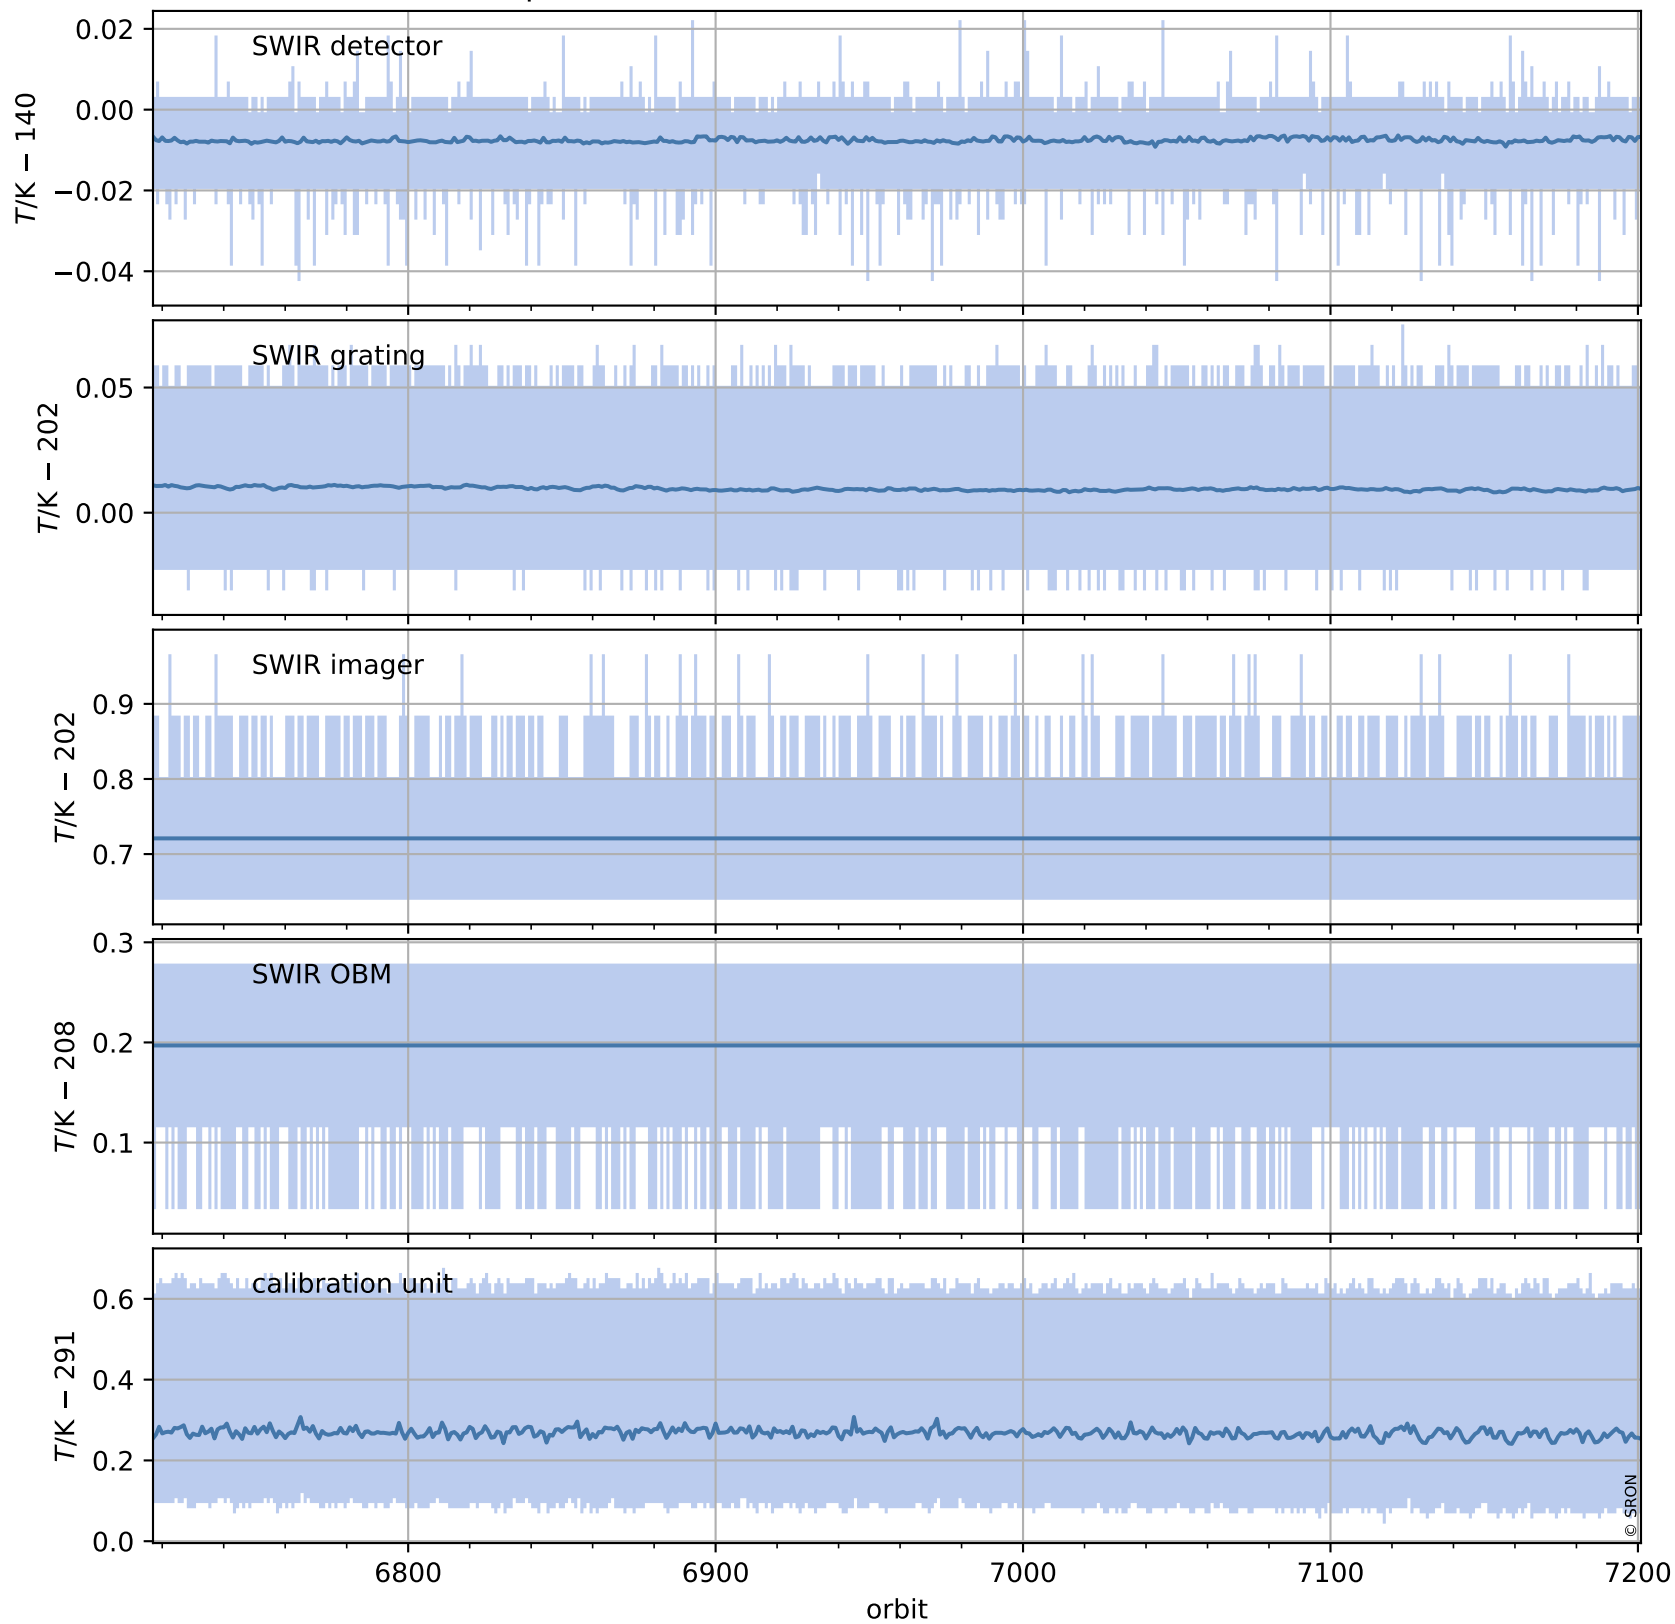

Tropomi SWIR housekeeping data

orbits : [7188, 7201]
coverage : 2019-03-04 / 2019-03-05
created : 2023-08-21T08:41:40

Temperature of sensors relevant for SWIR (one day)

Tropomi SWIR housekeeping data

orbits : [6717, 7201]
coverage : 2019-01-29 / 2019-03-05
created : 2023-08-21T08:41:41

Temperature of sensors relevant for SWIR (last month)

Tropomi SWIR housekeeping data

orbits : [7188, 7201]
coverage : 2019-03-04 / 2019-03-05
created : 2023-08-21T08:41:41

Current and duty cycle of 3 heaters relevant for SWIR (one day)

Tropomi SWIR housekeeping data

orbits : [6717, 7201]
coverage : 2019-01-29 / 2019-03-05
created : 2023-08-21T08:41:42

Current and duty cycle of 3 heaters relevant for SWIR (last month)

Tropomi SWIR housekeeping data