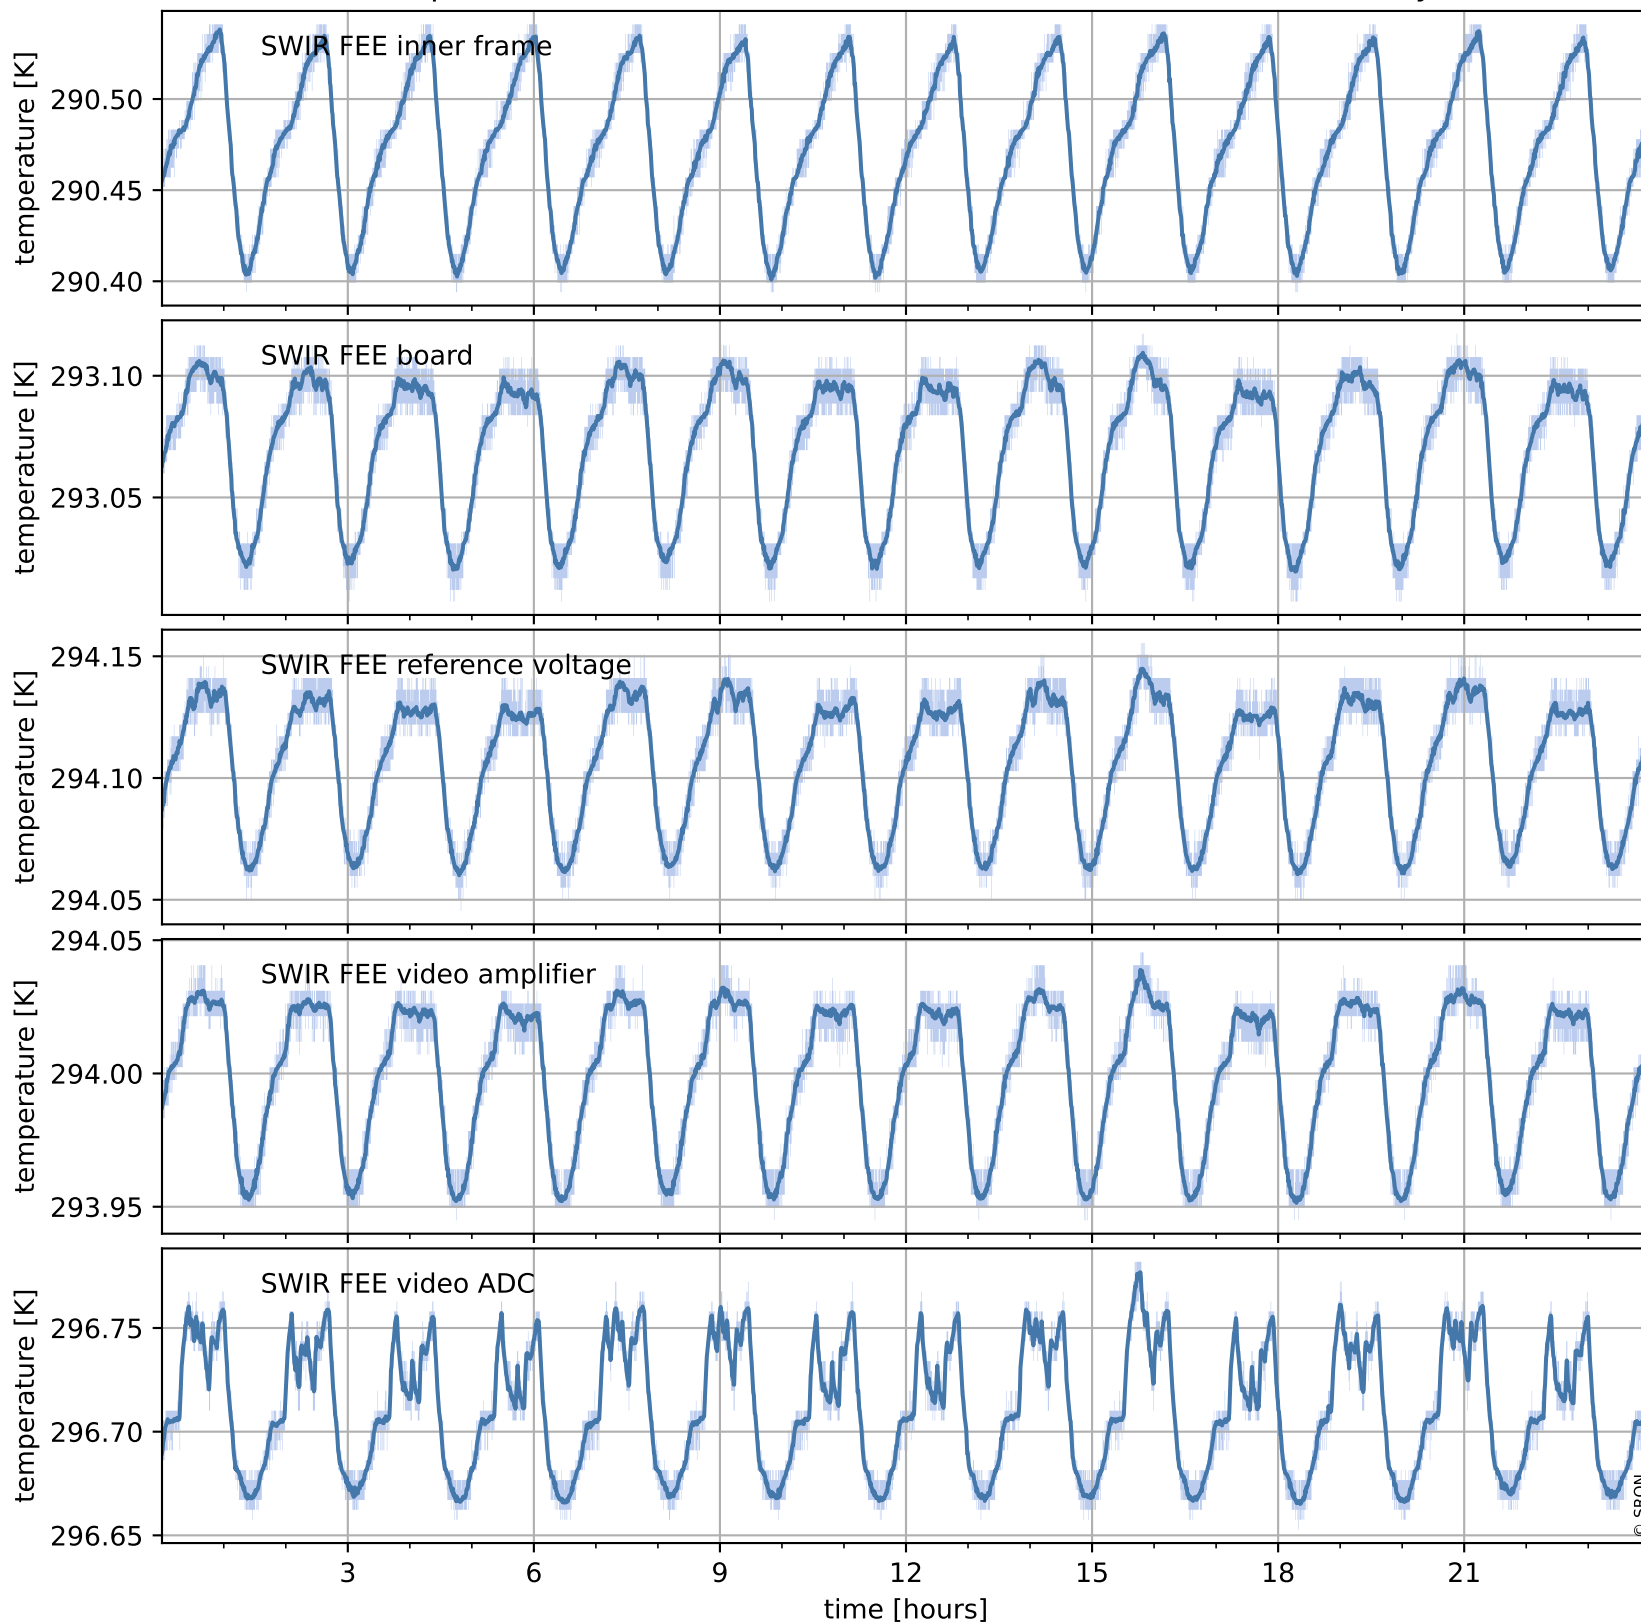

Tropomi SWIR housekeeping data

orbits : [7188, 7201]
coverage : 2019-03-04 / 2019-03-05
created : 2023-08-21T08:41:40

Temperature of sensors relevant for SWIR (one day)

Tropomi SWIR housekeeping data

orbits : [6717, 7201]
coverage : 2019-01-29 / 2019-03-05
created : 2023-08-21T08:41:41

Temperature of sensors relevant for SWIR (last month)

Tropomi SWIR housekeeping data

orbits : [7188, 7201]
coverage : 2019-03-04 / 2019-03-05
created : 2023-08-21T08:41:41

Current and duty cycle of 3 heaters relevant for SWIR (one day)

Tropomi SWIR housekeeping data

orbits : [6717, 7201]
coverage : 2019-01-29 / 2019-03-05
created : 2023-08-21T08:41:42

Current and duty cycle of 3 heaters relevant for SWIR (last month)

Tropomi SWIR housekeeping data

orbits : [7188, 7201]
coverage : 2019-03-04 / 2019-03-05
created : 2023-08-21T08:41:42

Temperature of sensors at the SWIR front-end electronics (one day)

Tropomi SWIR housekeeping data

orbits : [6717, 7201]
coverage : 2019-01-29 / 2019-03-05
created : 2023-08-21T08:41:42