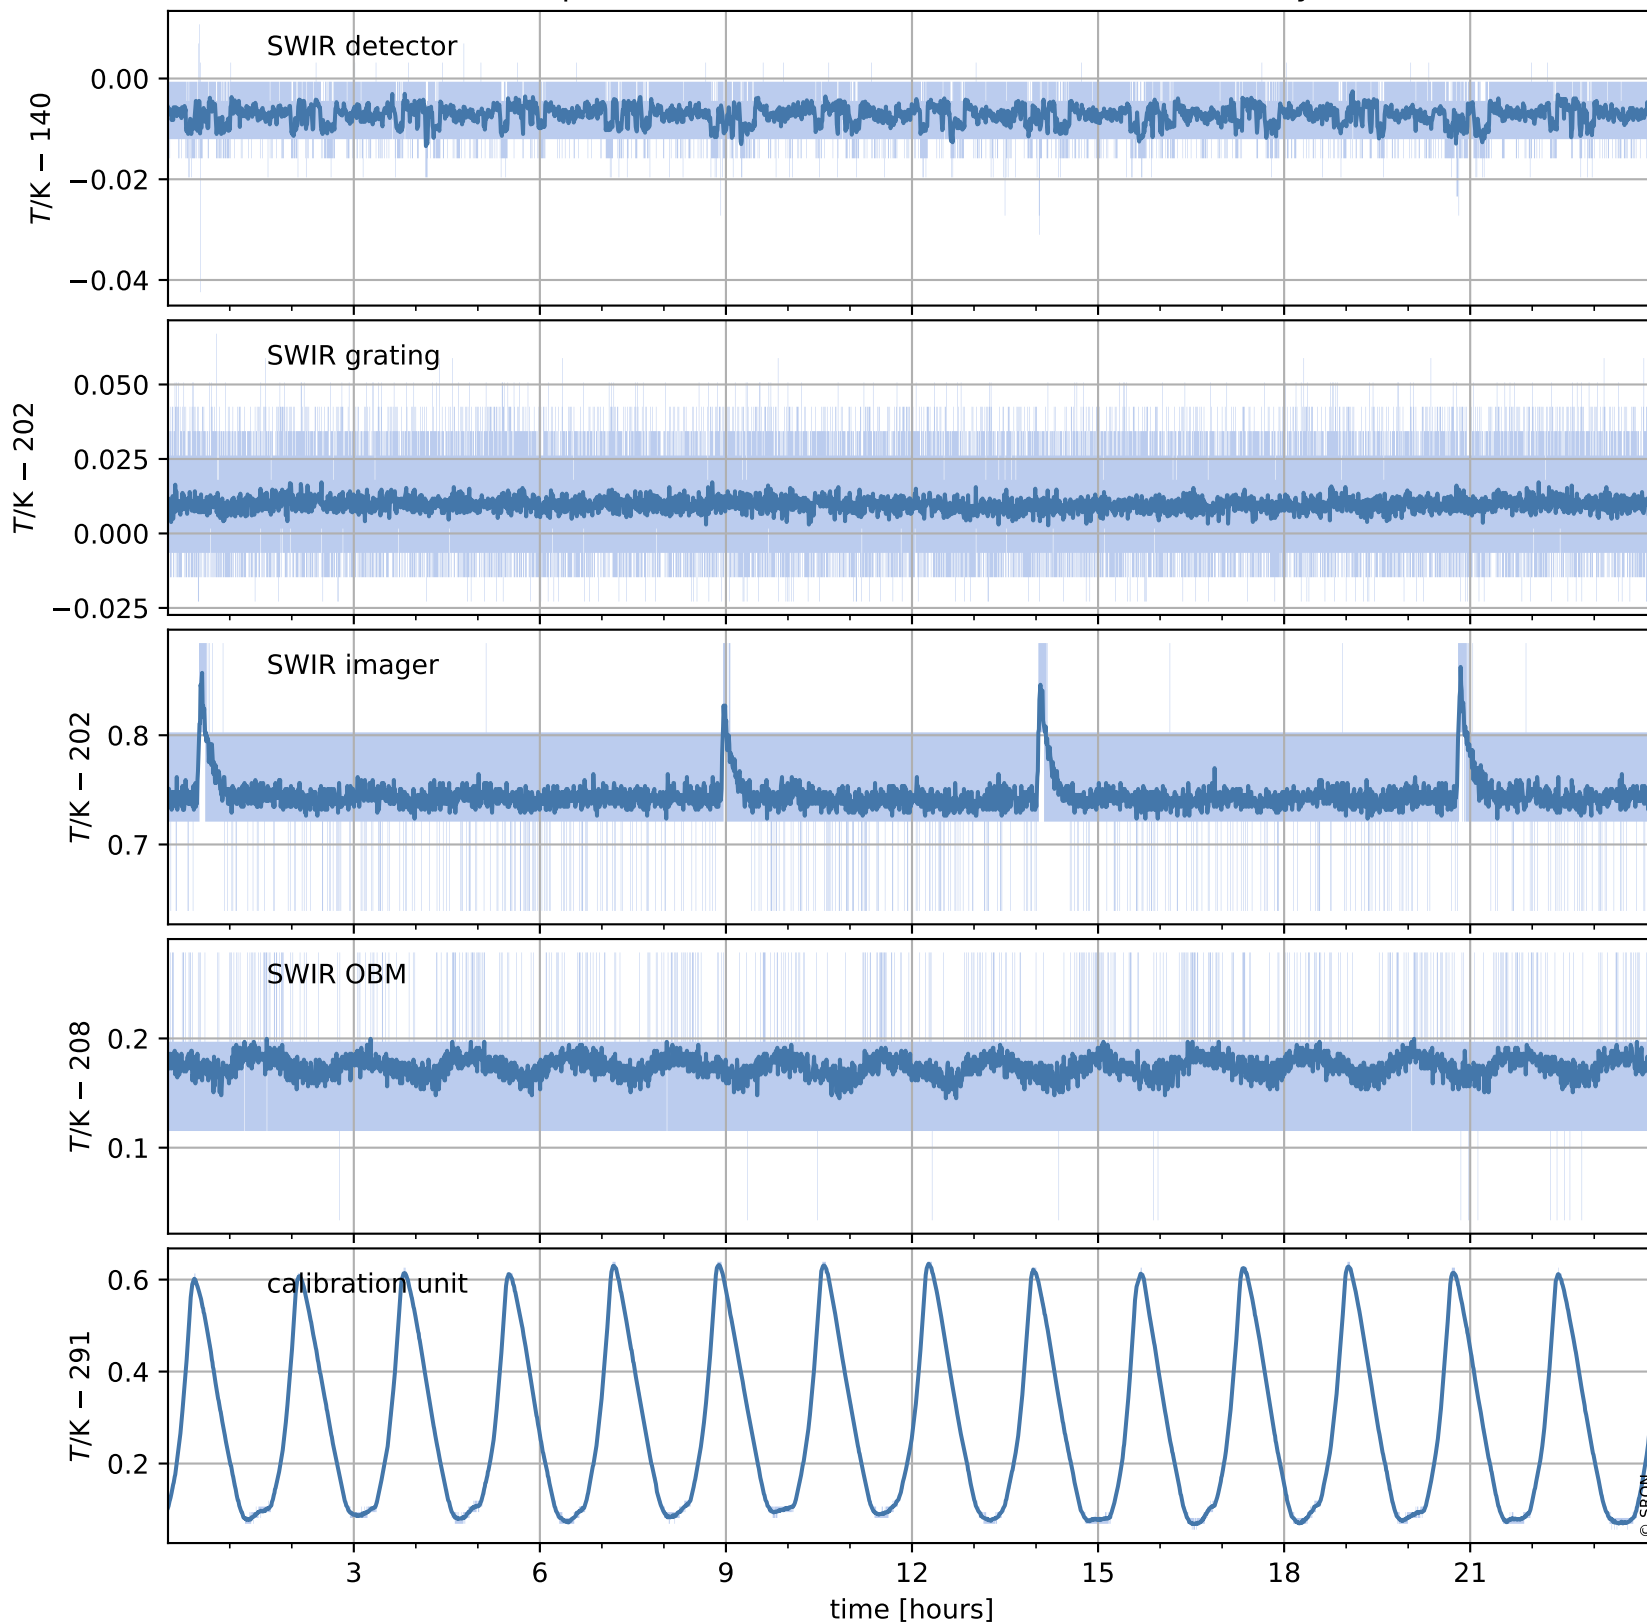

Tropomi SWIR housekeeping data

orbits : [7188, 7201]
coverage : 2019-03-04 / 2019-03-05
created : 2023-08-21T08:41:40

Temperature of sensors relevant for SWIR (one day)

Tropomi SWIR housekeeping data

orbits : [6717, 7201]
coverage : 2019-01-29 / 2019-03-05
created : 2023-08-21T08:41:41

Temperature of sensors relevant for SWIR (last month)

Tropomi SWIR housekeeping data

orbits : [7188, 7201]
coverage : 2019-03-04 / 2019-03-05
created : 2023-08-21T08:41:41

Current and duty cycle of 3 heaters relevant for SWIR (one day)

Tropomi SWIR housekeeping data

orbits : [6717, 7201]
coverage : 2019-01-29 / 2019-03-05
created : 2023-08-21T08:41:42

Current and duty cycle of 3 heaters relevant for SWIR (last month)

Tropomi SWIR housekeeping data