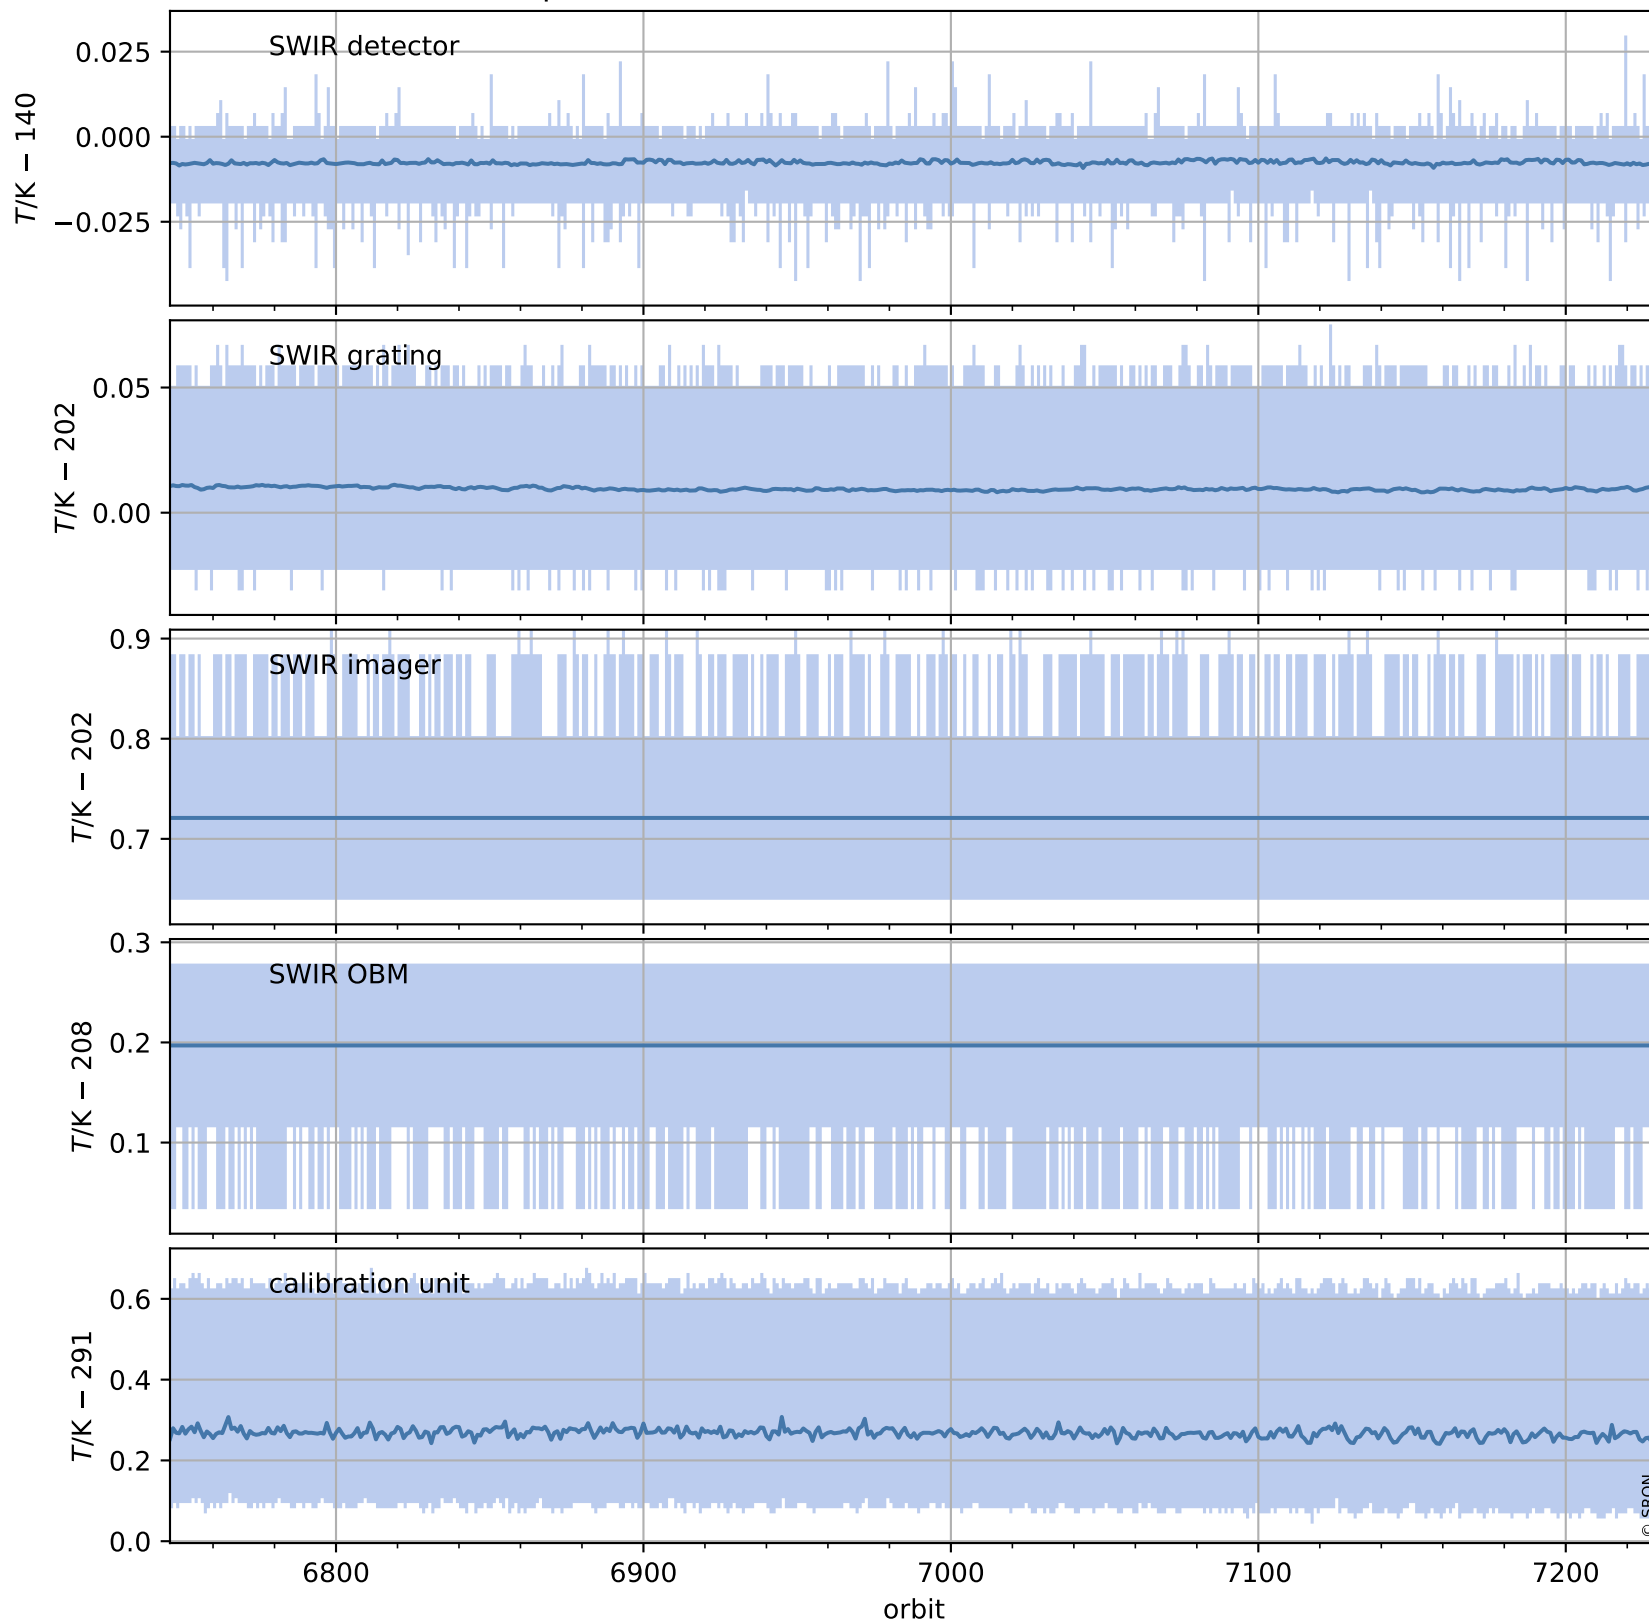

# Tropomi SWIR housekeeping data

orbits : [7217, 7230]  
coverage : 2019-03-06 / 2019-03-07  
created : 2023-08-21T08:41:45

## Temperature of sensors relevant for SWIR (one day)

# Tropomi SWIR housekeeping data

orbits : [6746, 7230]  
coverage : 2019-01-31 / 2019-03-07  
created : 2023-08-21T08:41:45

## Temperature of sensors relevant for SWIR (last month)