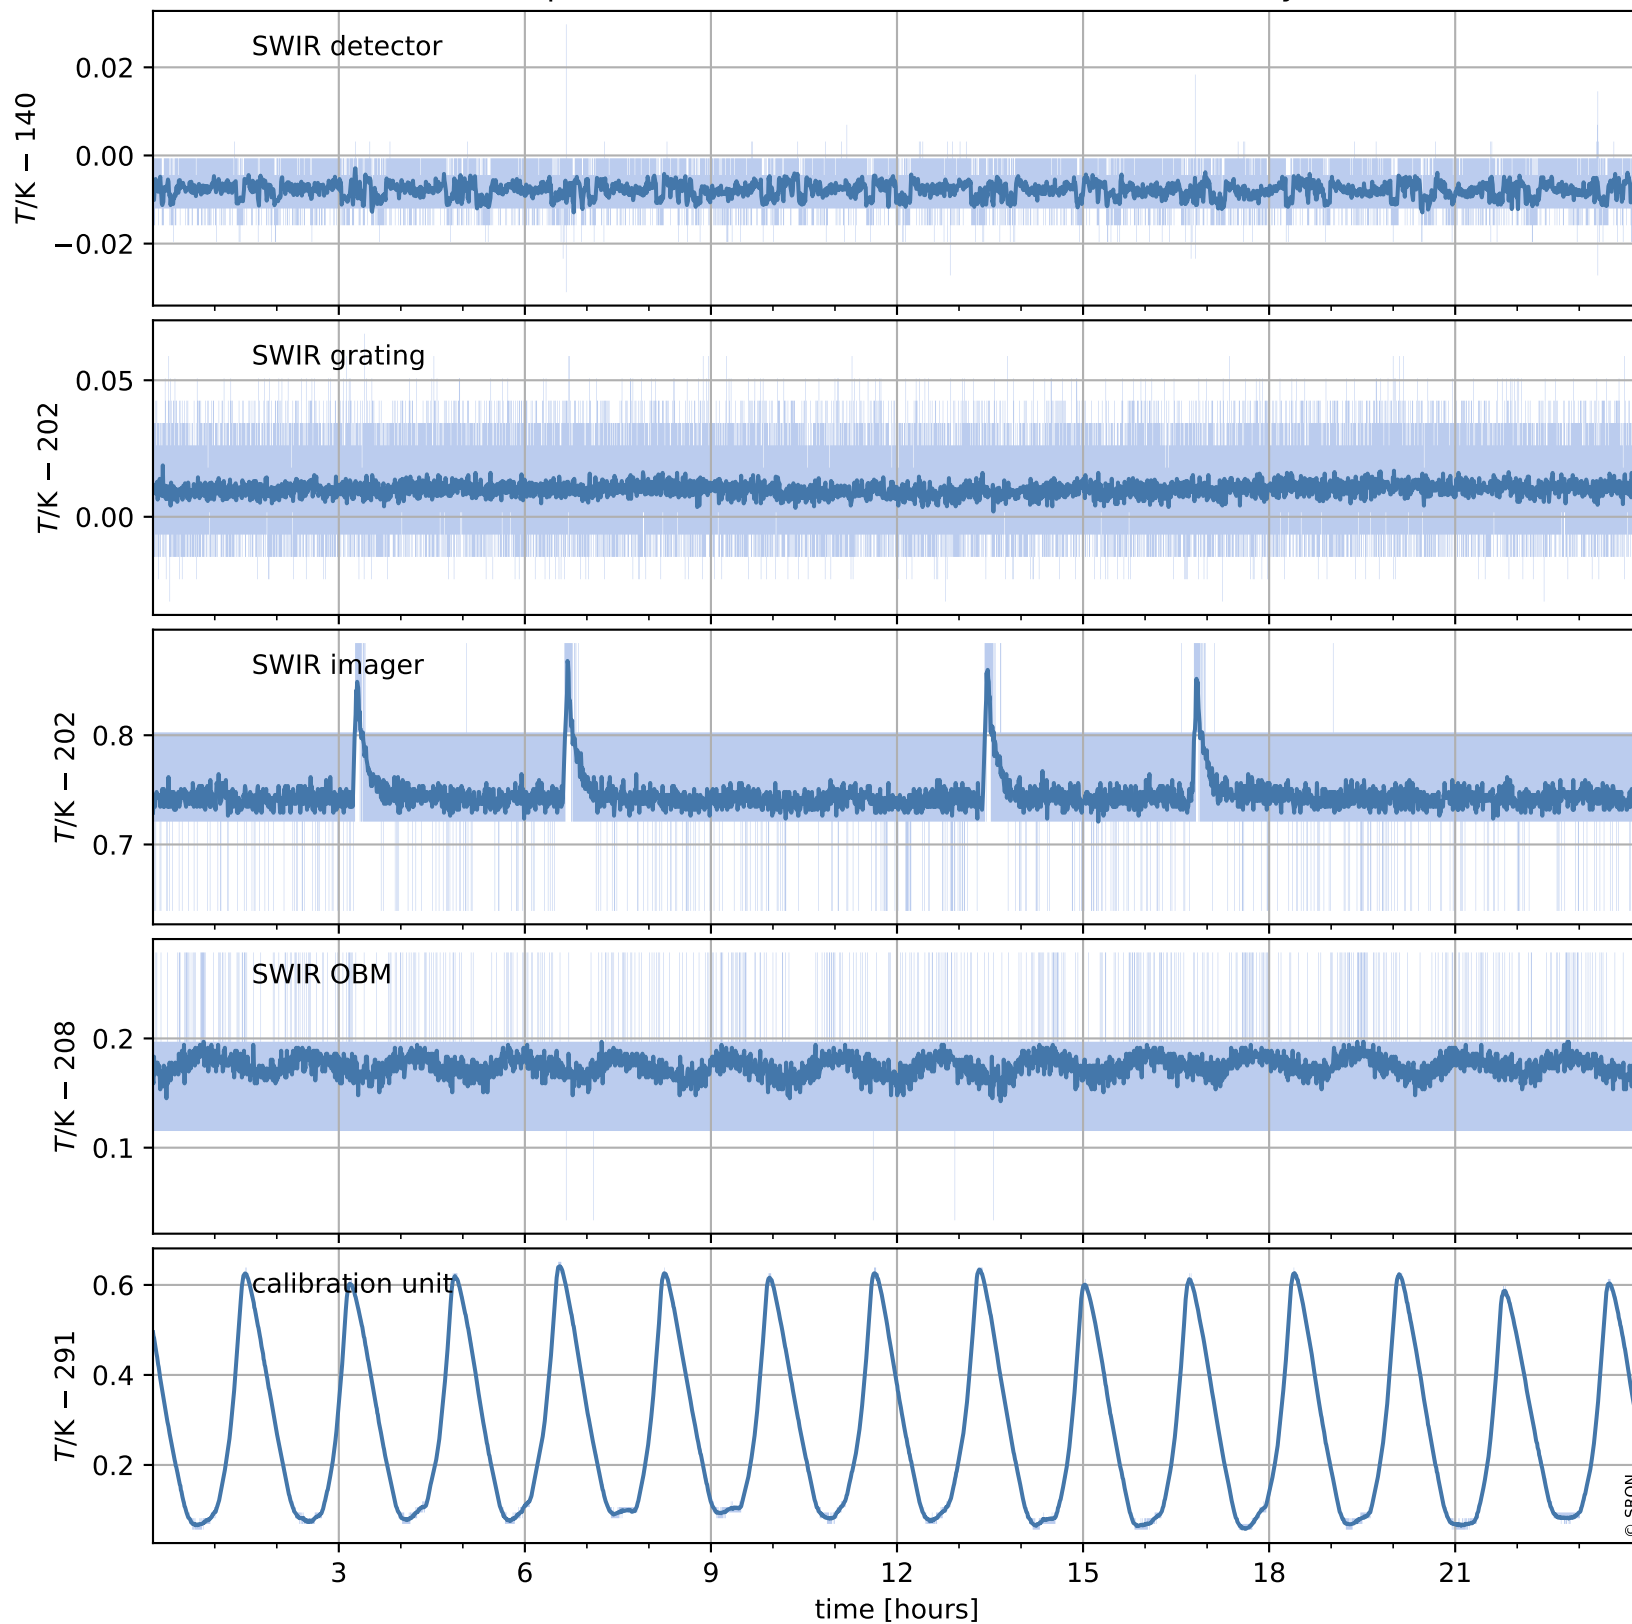

# Tropomi SWIR housekeeping data

orbits : [7217, 7230]  
coverage : 2019-03-06 / 2019-03-07  
created : 2023-08-21T08:41:45

## Temperature of sensors relevant for SWIR (one day)

## Temperature of sensors relevant for SWIR (last month)