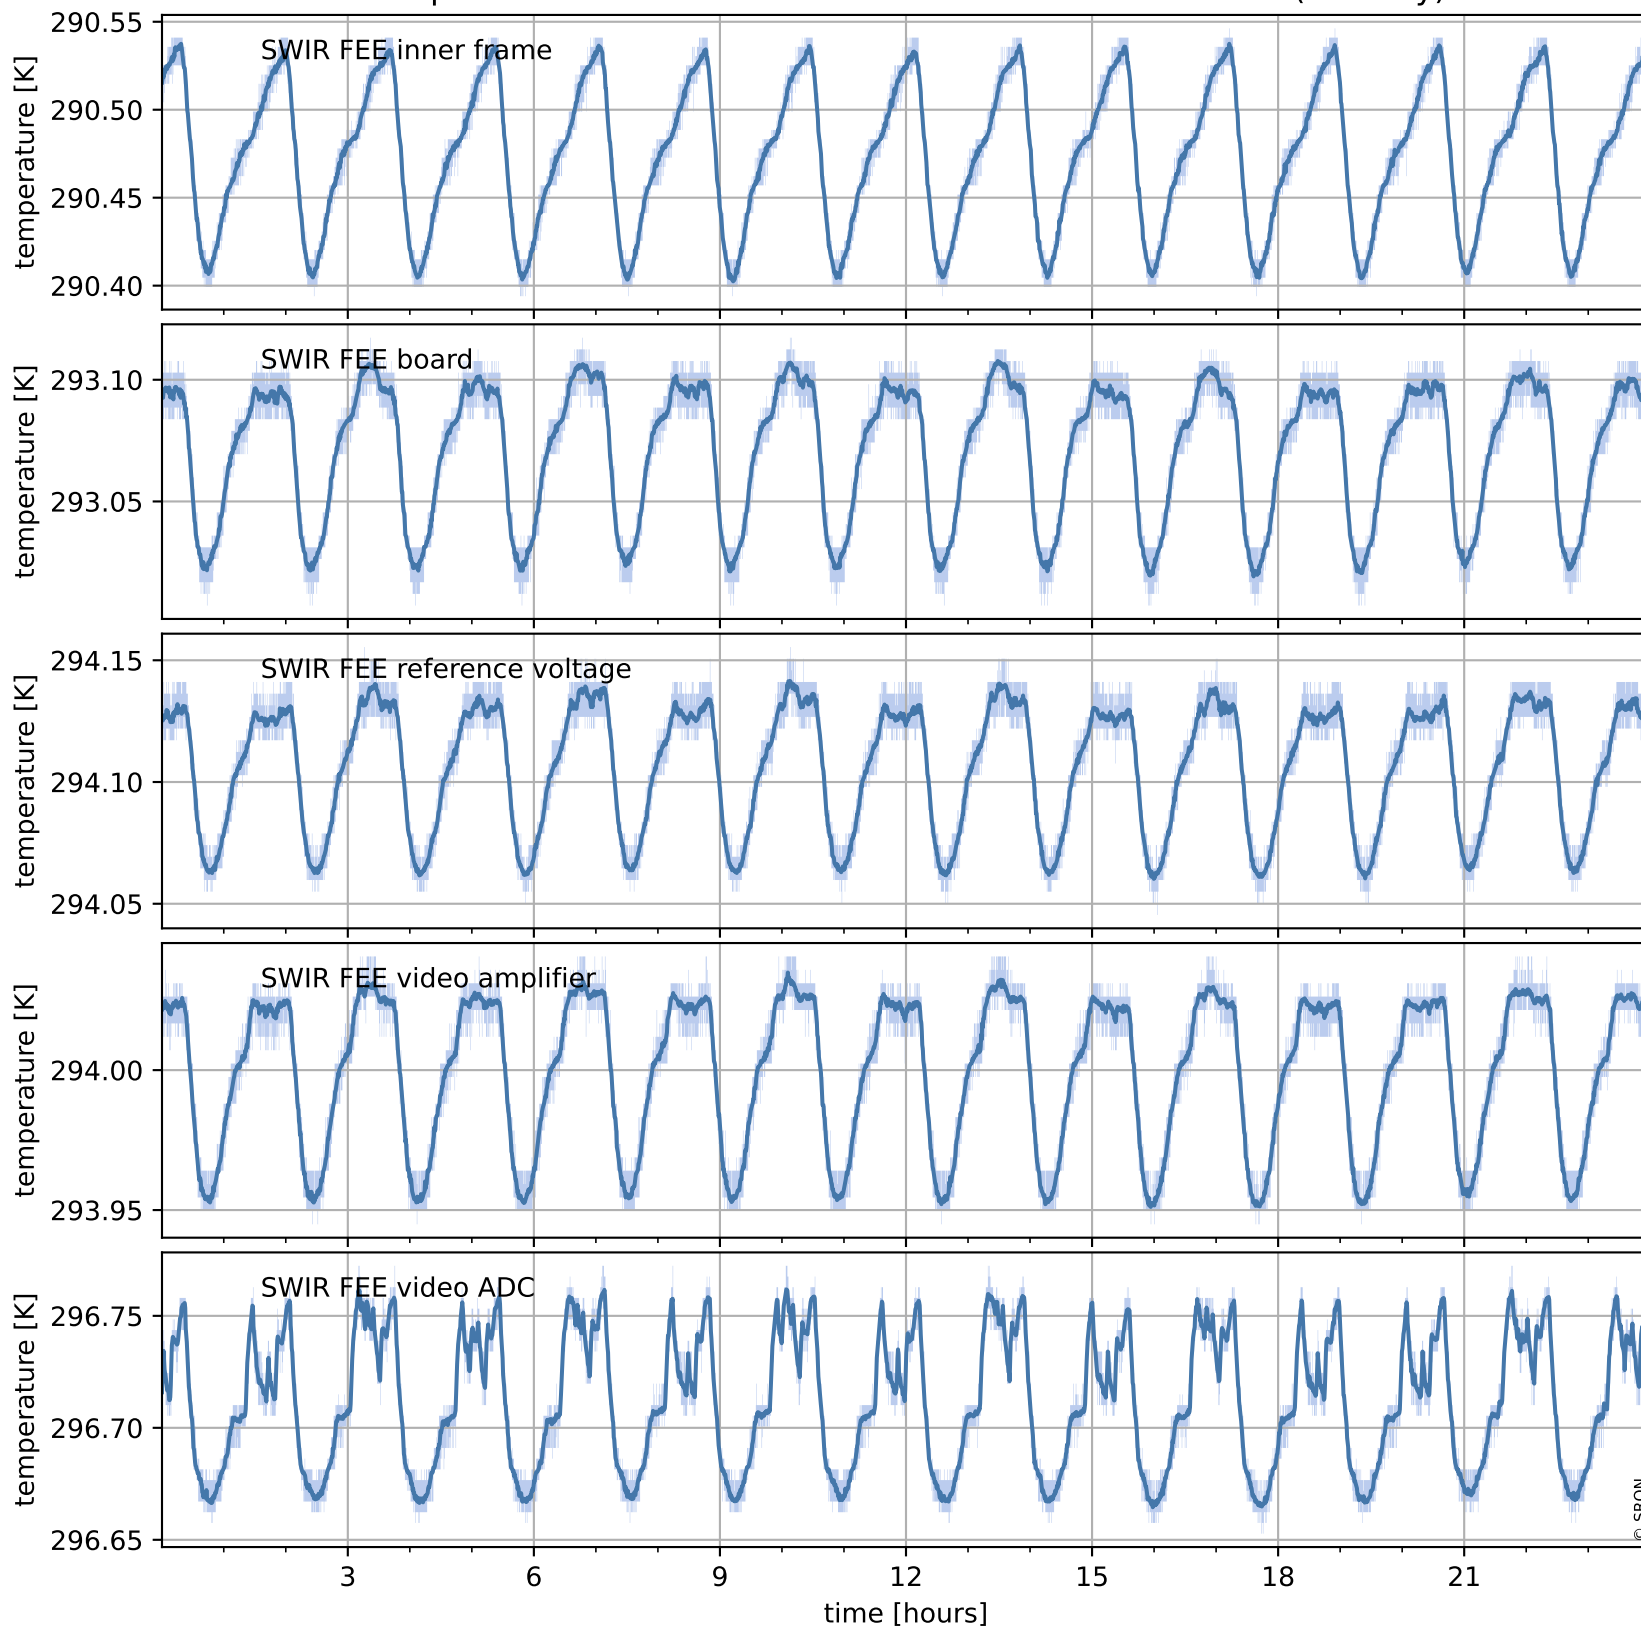

Tropomi SWIR housekeeping data

orbits : [7217, 7230]
coverage : 2019-03-06 / 2019-03-07
created : 2023-08-21T08:41:47

Temperature of sensors at the SWIR front-end electronics (one day)