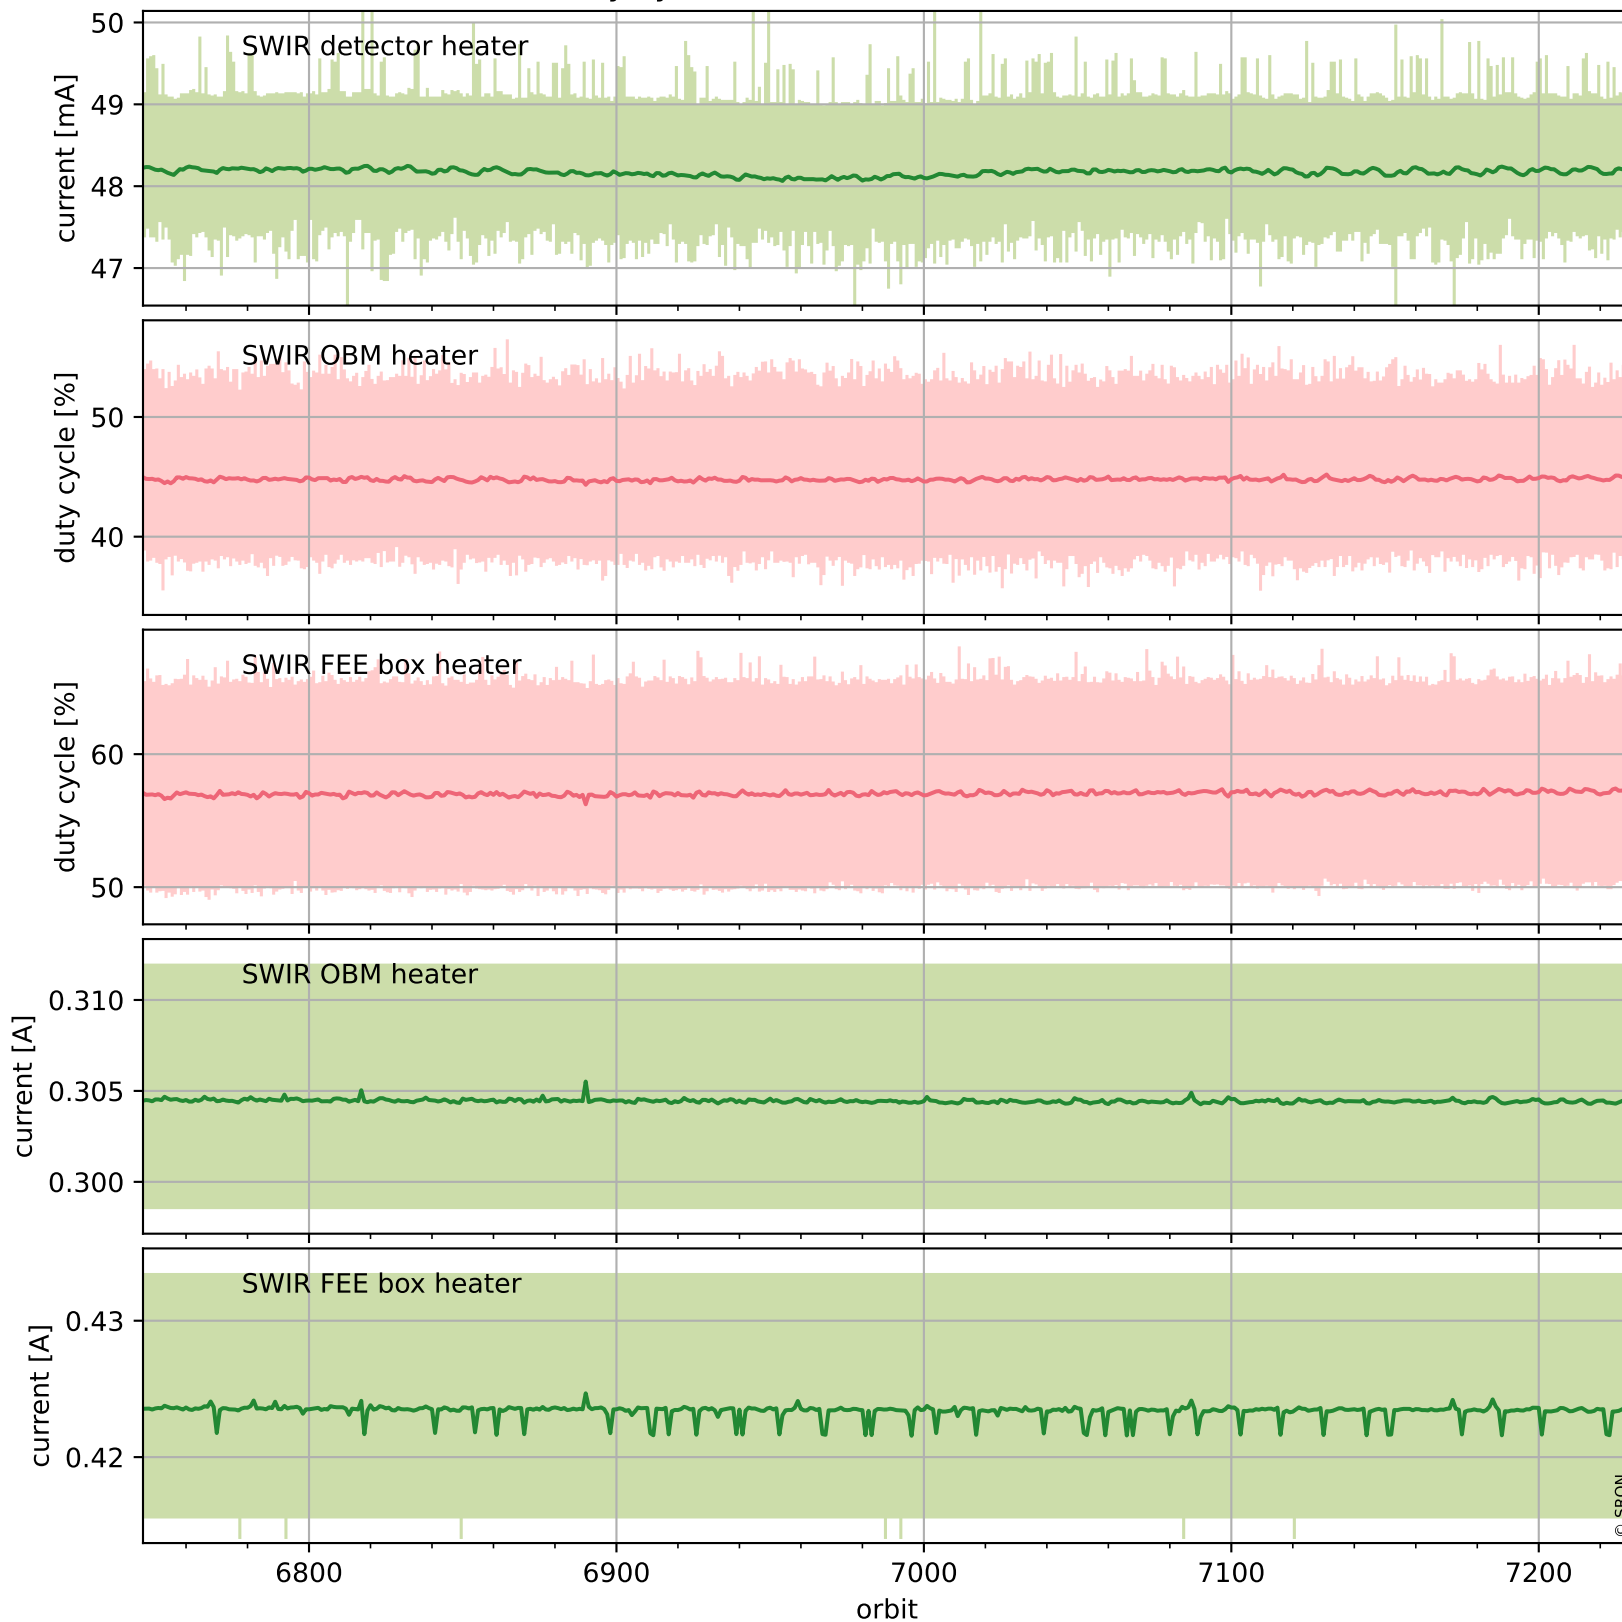

Tropomi SWIR housekeeping data

orbits : [6746, 7230]
coverage : 2019-01-31 / 2019-03-07
created : 2023-08-21T08:41:46

Current and duty cycle of 3 heaters relevant for SWIR (last month)