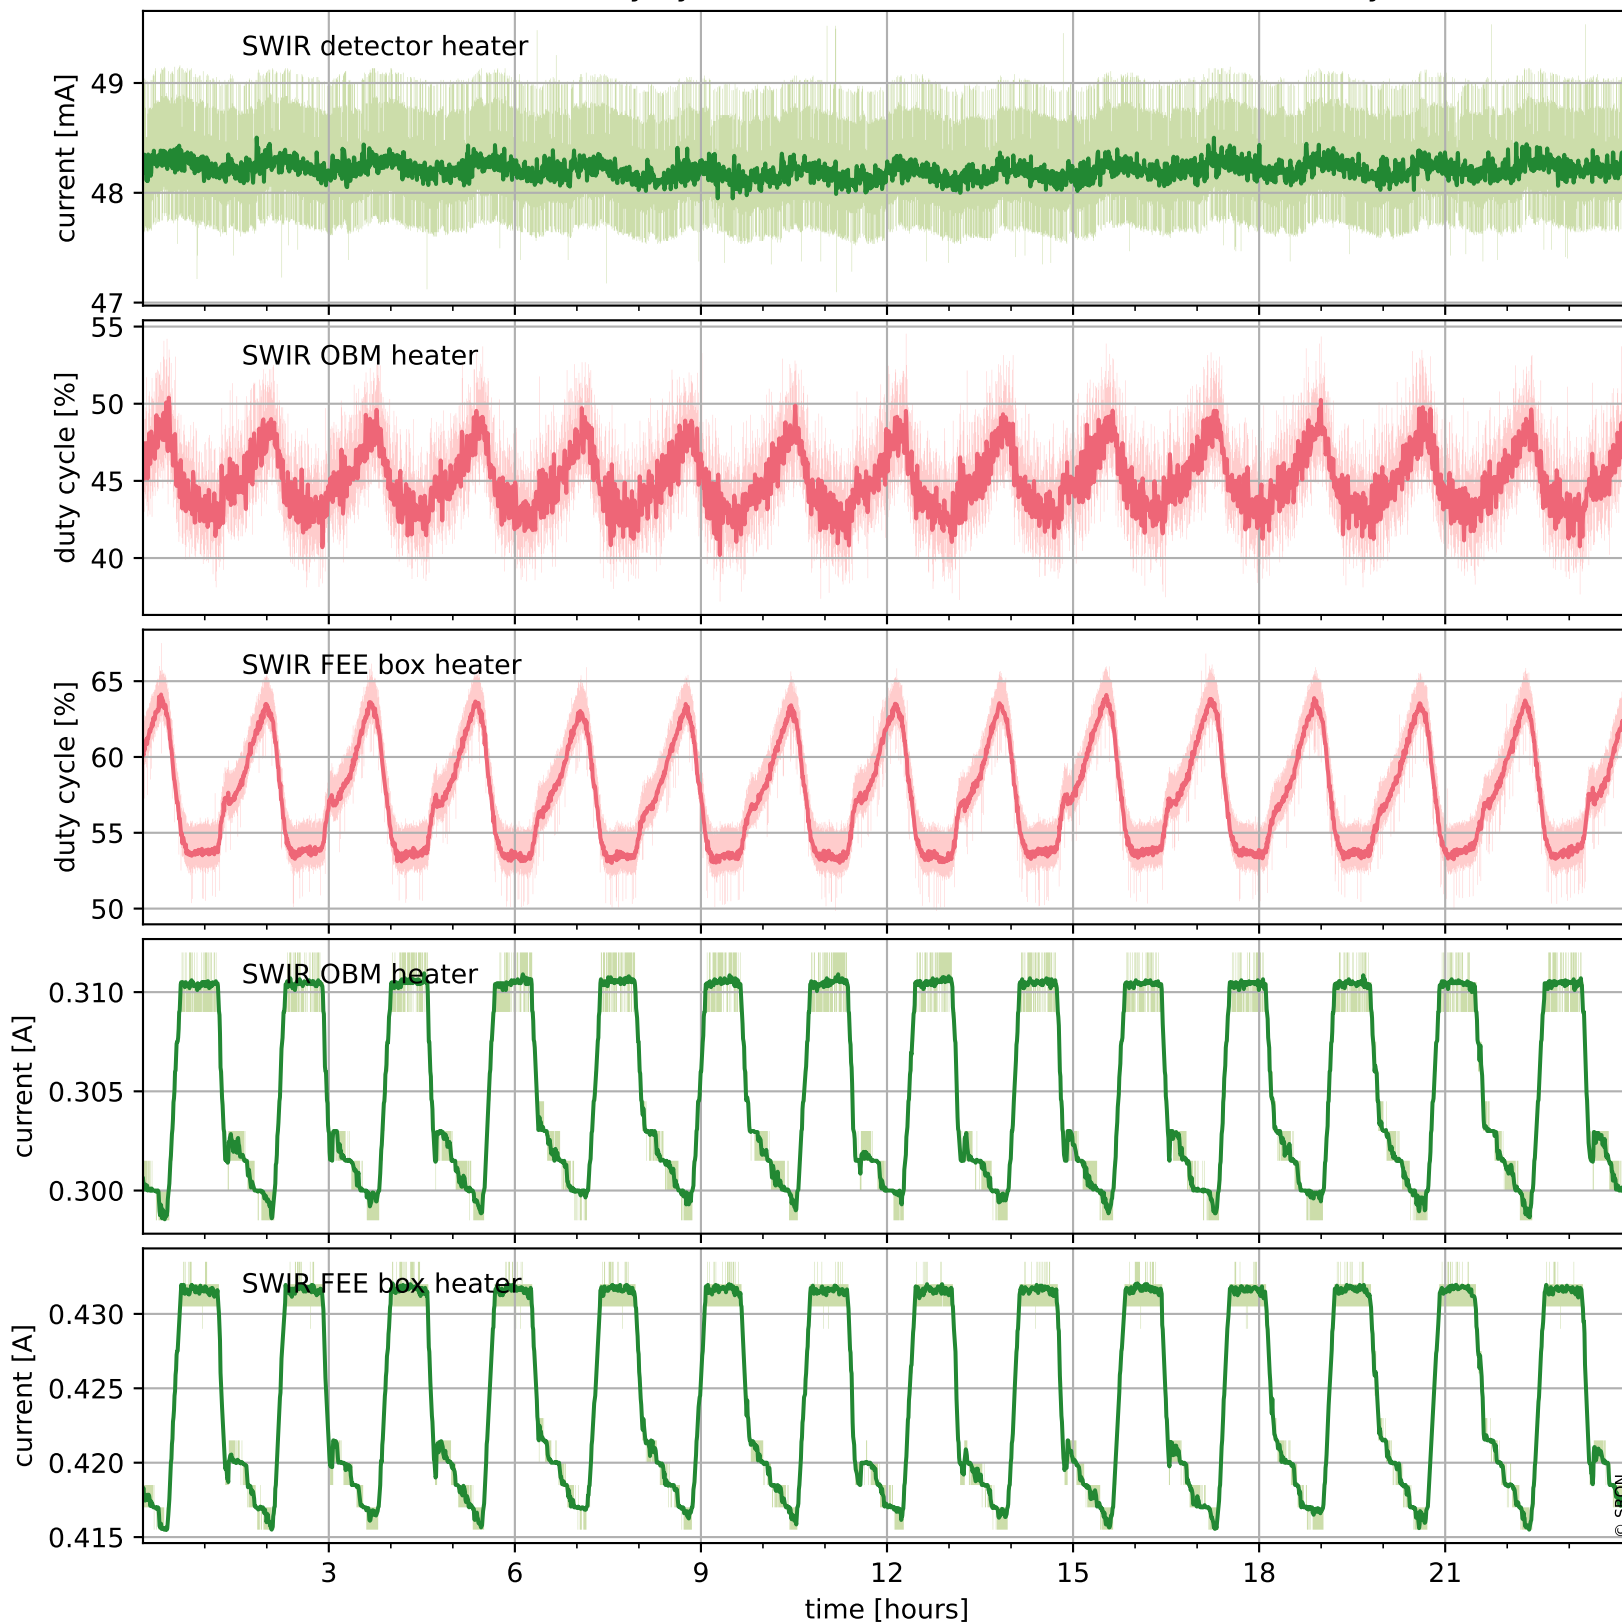

Tropomi SWIR housekeeping data

orbits : [7217, 7230]
coverage : 2019-03-06 / 2019-03-07
created : 2023-08-21T08:41:46

Current and duty cycle of 3 heaters relevant for SWIR (one day)