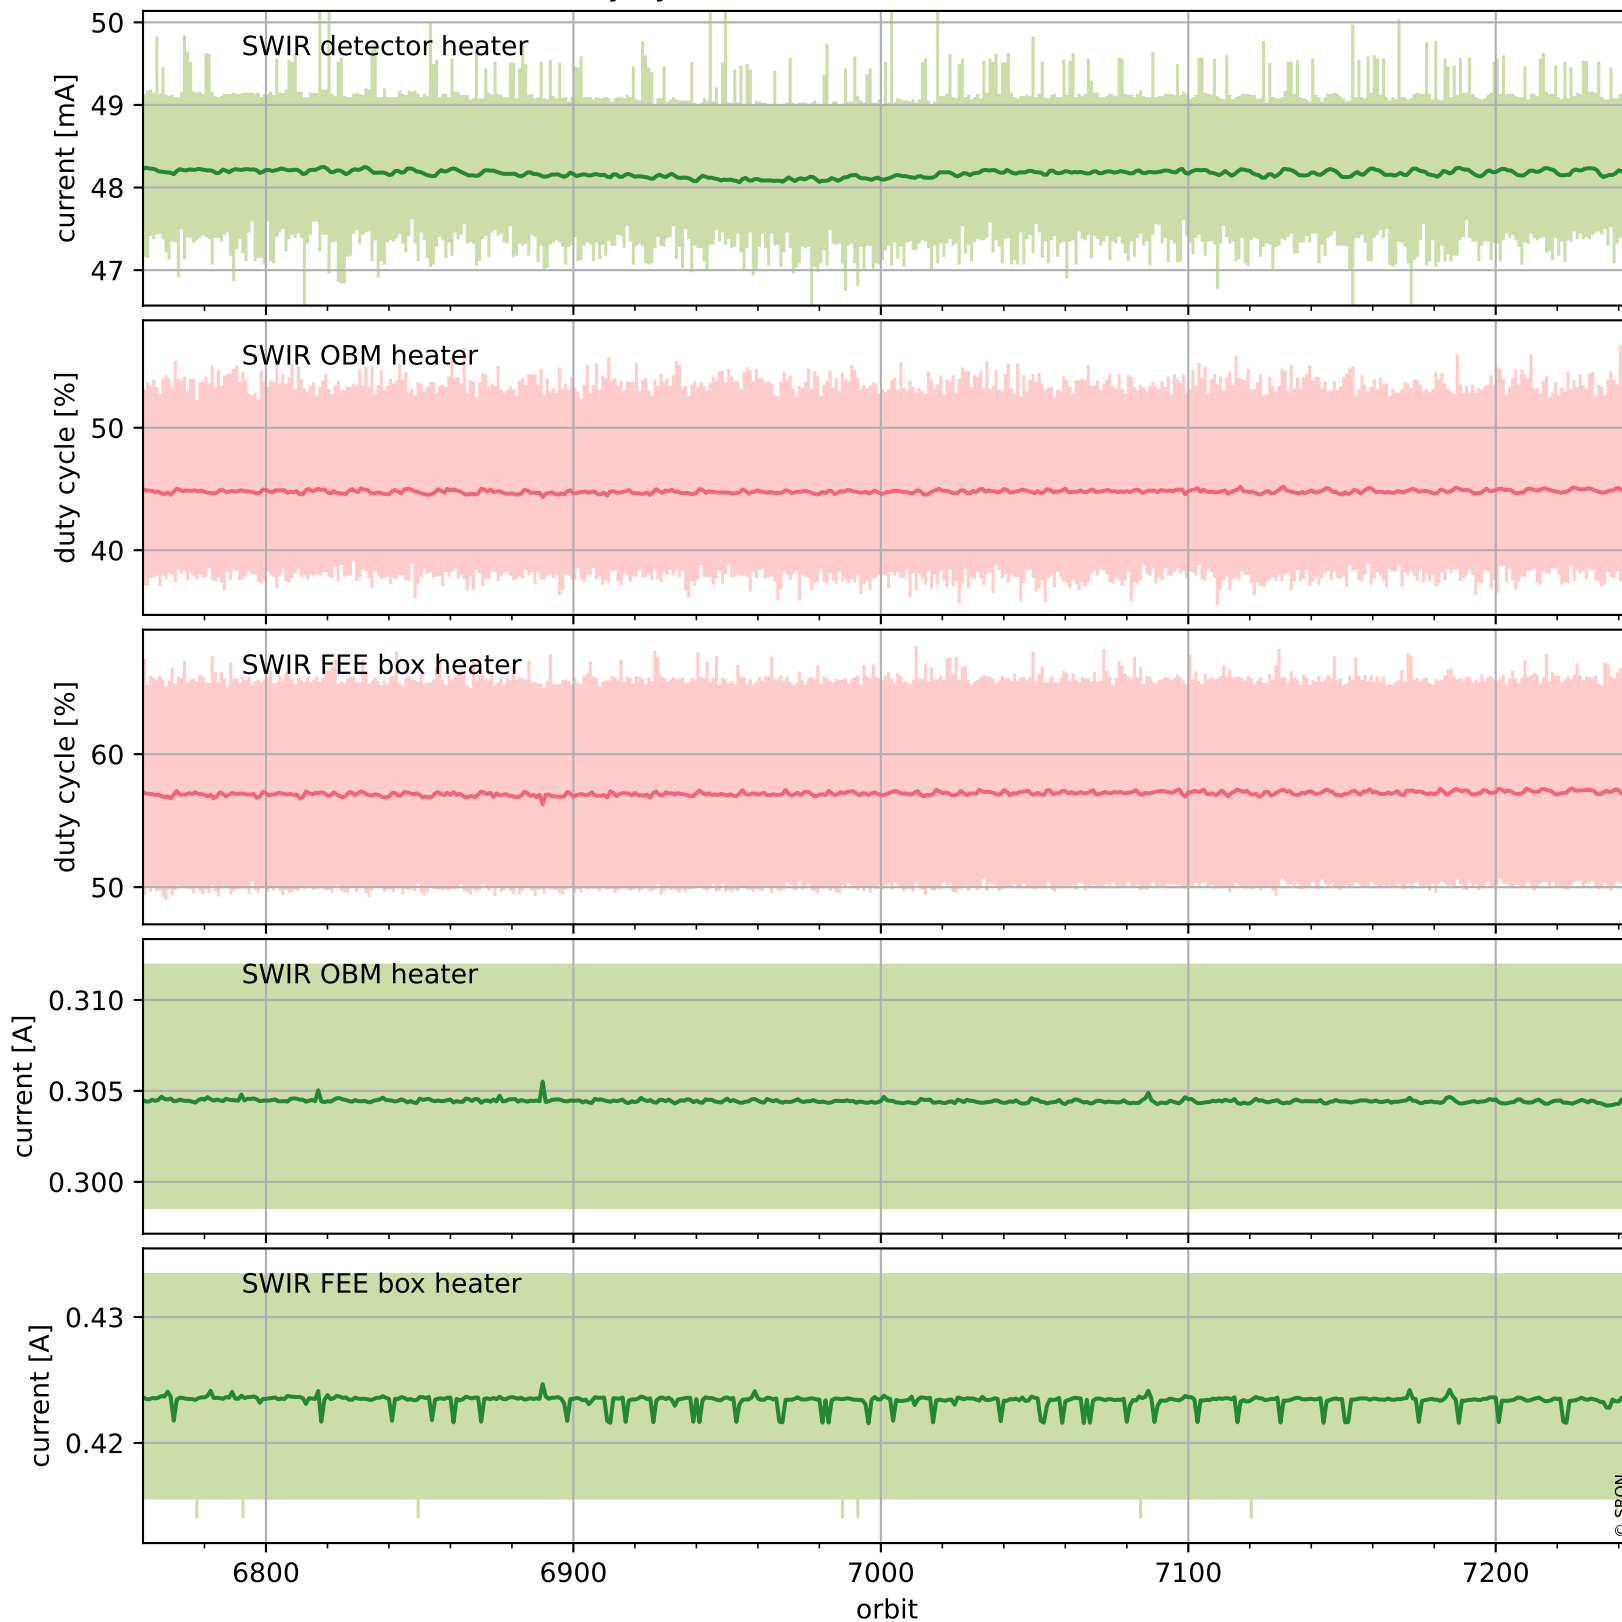

Tropomi SWIR housekeeping data

orbits : [7231, 7244]
coverage : 2019-03-07 / 2019-03-08
created : 2023-08-21T08:41:47

Temperature of sensors relevant for SWIR (one day)

Tropomi SWIR housekeeping data

orbits : [6760, 7244]
coverage : 2019-02-01 / 2019-03-08
created : 2023-08-21T08:41:48

Temperature of sensors relevant for SWIR (last month)

Tropomi SWIR housekeeping data

orbits : [7231, 7244]
coverage : 2019-03-07 / 2019-03-08
created : 2023-08-21T08:41:48

Current and duty cycle of 3 heaters relevant for SWIR (one day)

Tropomi SWIR housekeeping data

orbits : [6760, 7244]
coverage : 2019-02-01 / 2019-03-08
created : 2023-08-21T08:41:48

Current and duty cycle of 3 heaters relevant for SWIR (last month)

Tropomi SWIR housekeeping data

orbits : [7231, 7244]
coverage : 2019-03-07 / 2019-03-08
created : 2023-08-21T08:41:49

Temperature of sensors at the SWIR front-end electronics (one day)

Tropomi SWIR housekeeping data

orbits : [6760, 7244]
coverage : 2019-02-01 / 2019-03-08
created : 2023-08-21T08:41:49