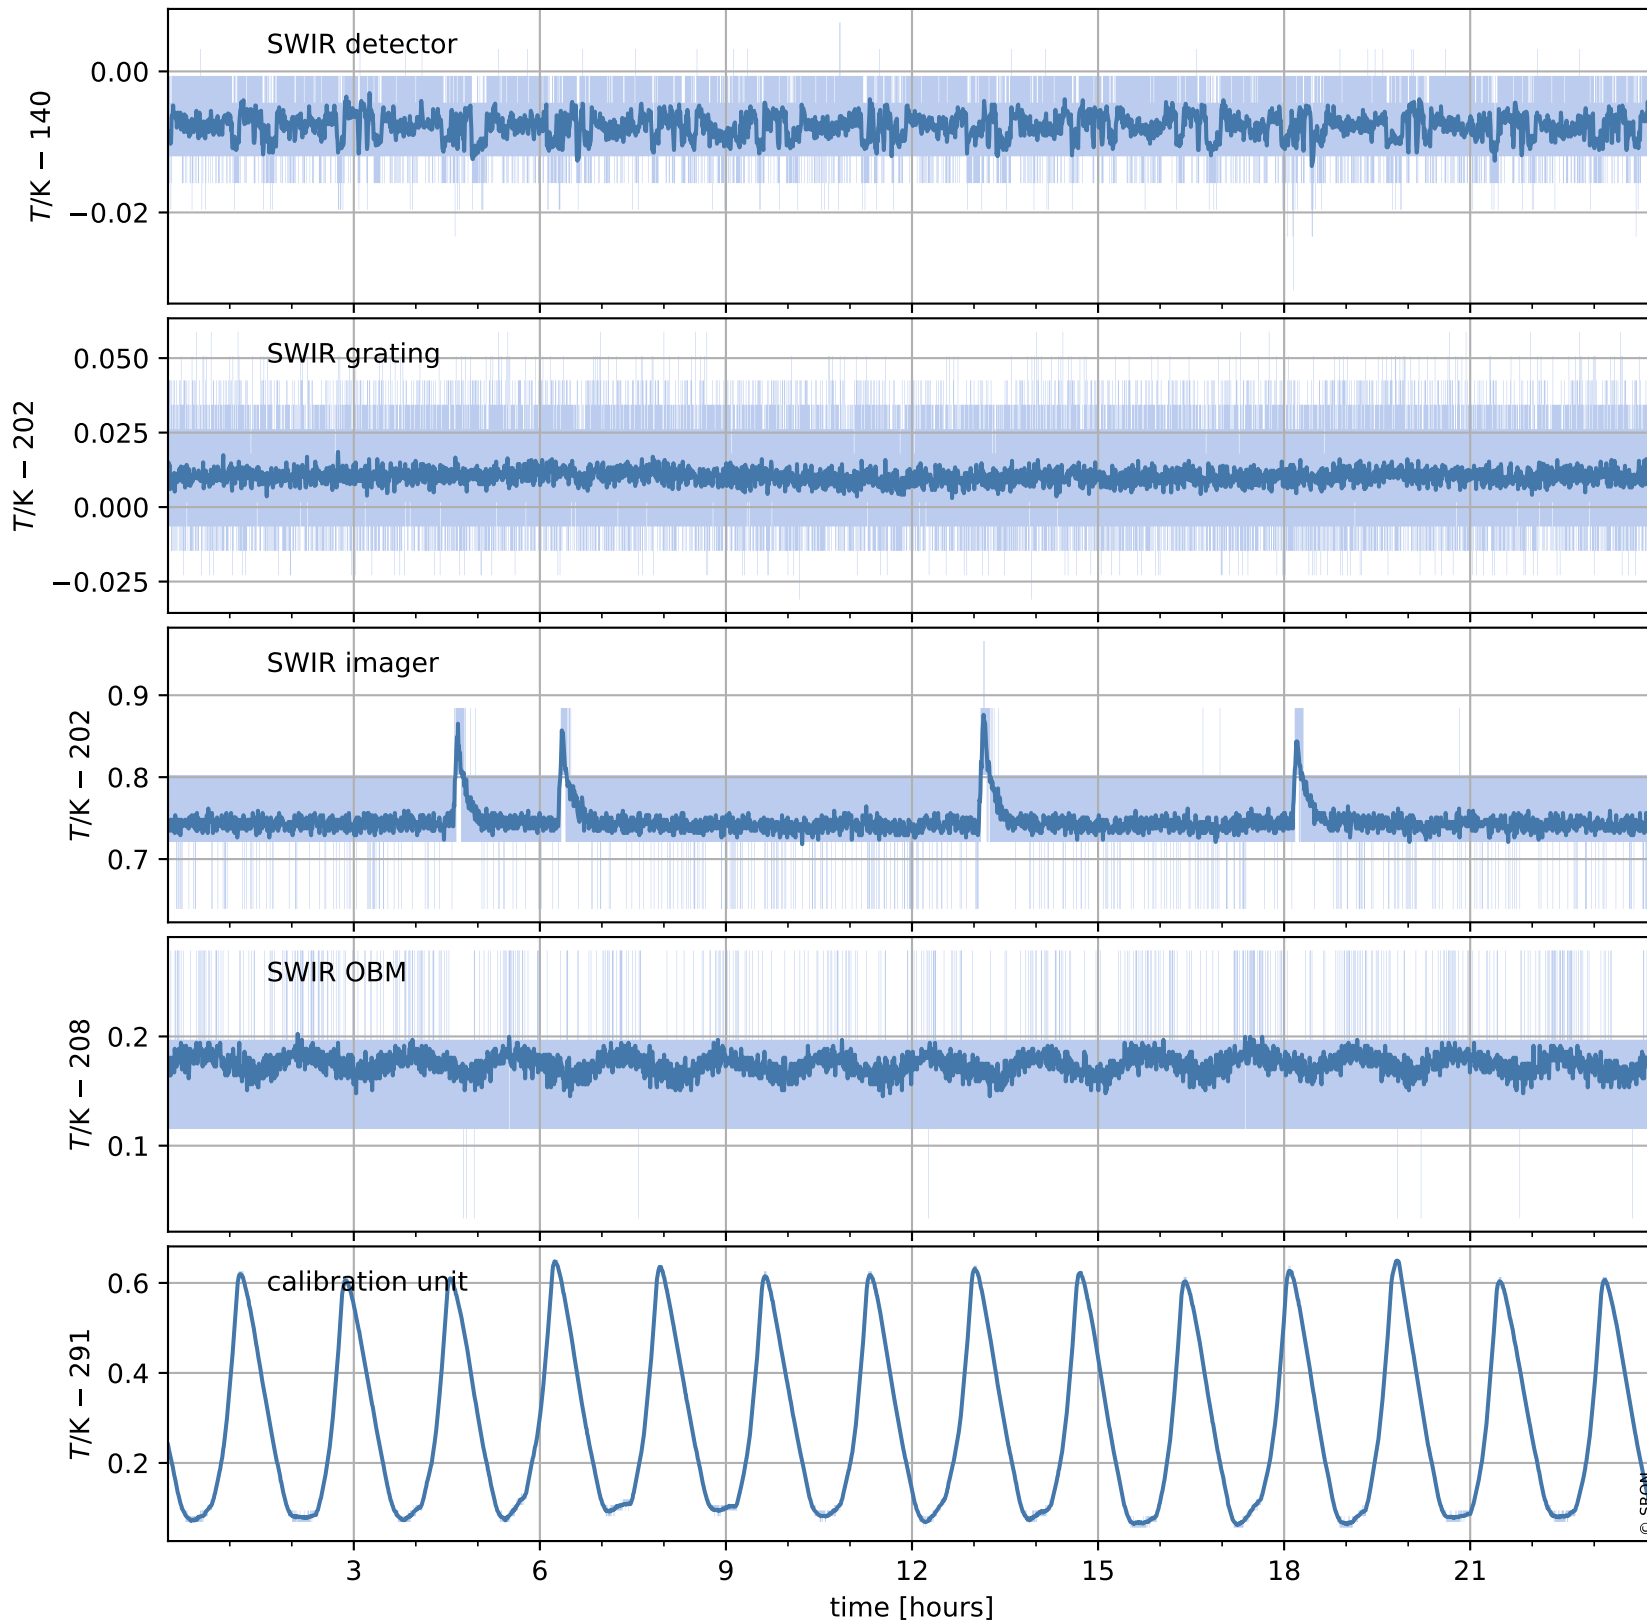

Tropomi SWIR housekeeping data

orbits : [7231, 7244]
coverage : 2019-03-07 / 2019-03-08
created : 2023-08-21T08:41:47

Temperature of sensors relevant for SWIR (one day)

Tropomi SWIR housekeeping data

orbits : [6760, 7244]
coverage : 2019-02-01 / 2019-03-08
created : 2023-08-21T08:41:48

Temperature of sensors relevant for SWIR (last month)

Tropomi SWIR housekeeping data

orbits : [7231, 7244]
coverage : 2019-03-07 / 2019-03-08
created : 2023-08-21T08:41:48

Current and duty cycle of 3 heaters relevant for SWIR (one day)

Tropomi SWIR housekeeping data

orbits : [6760, 7244]
coverage : 2019-02-01 / 2019-03-08
created : 2023-08-21T08:41:48

Current and duty cycle of 3 heaters relevant for SWIR (last month)

Tropomi SWIR housekeeping data