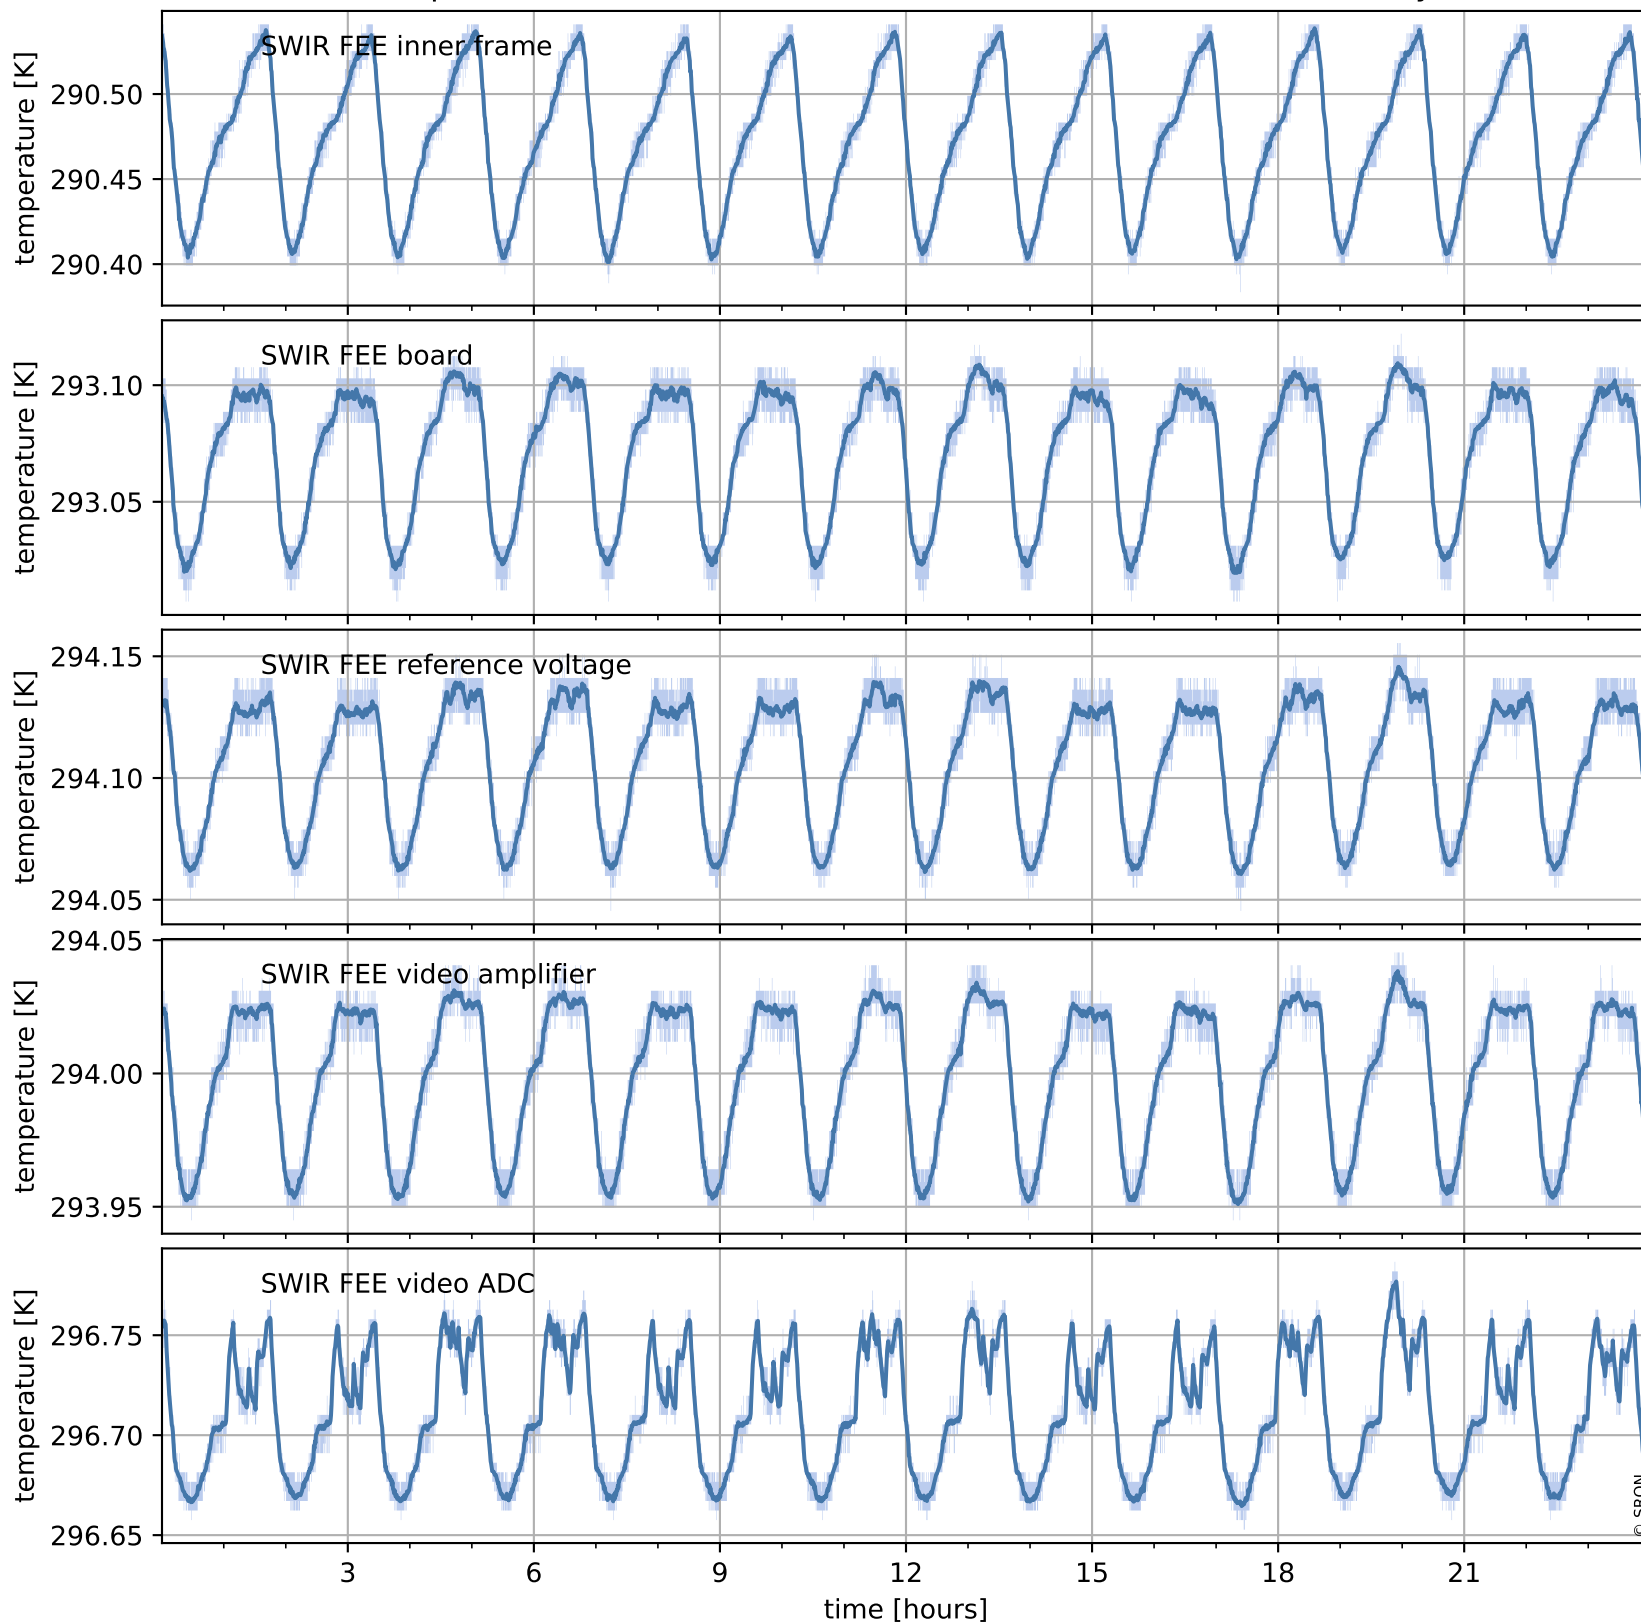

Tropomi SWIR housekeeping data

orbits : [7231, 7244]
coverage : 2019-03-07 / 2019-03-08
created : 2023-08-21T08:41:49

Temperature of sensors at the SWIR front-end electronics (one day)