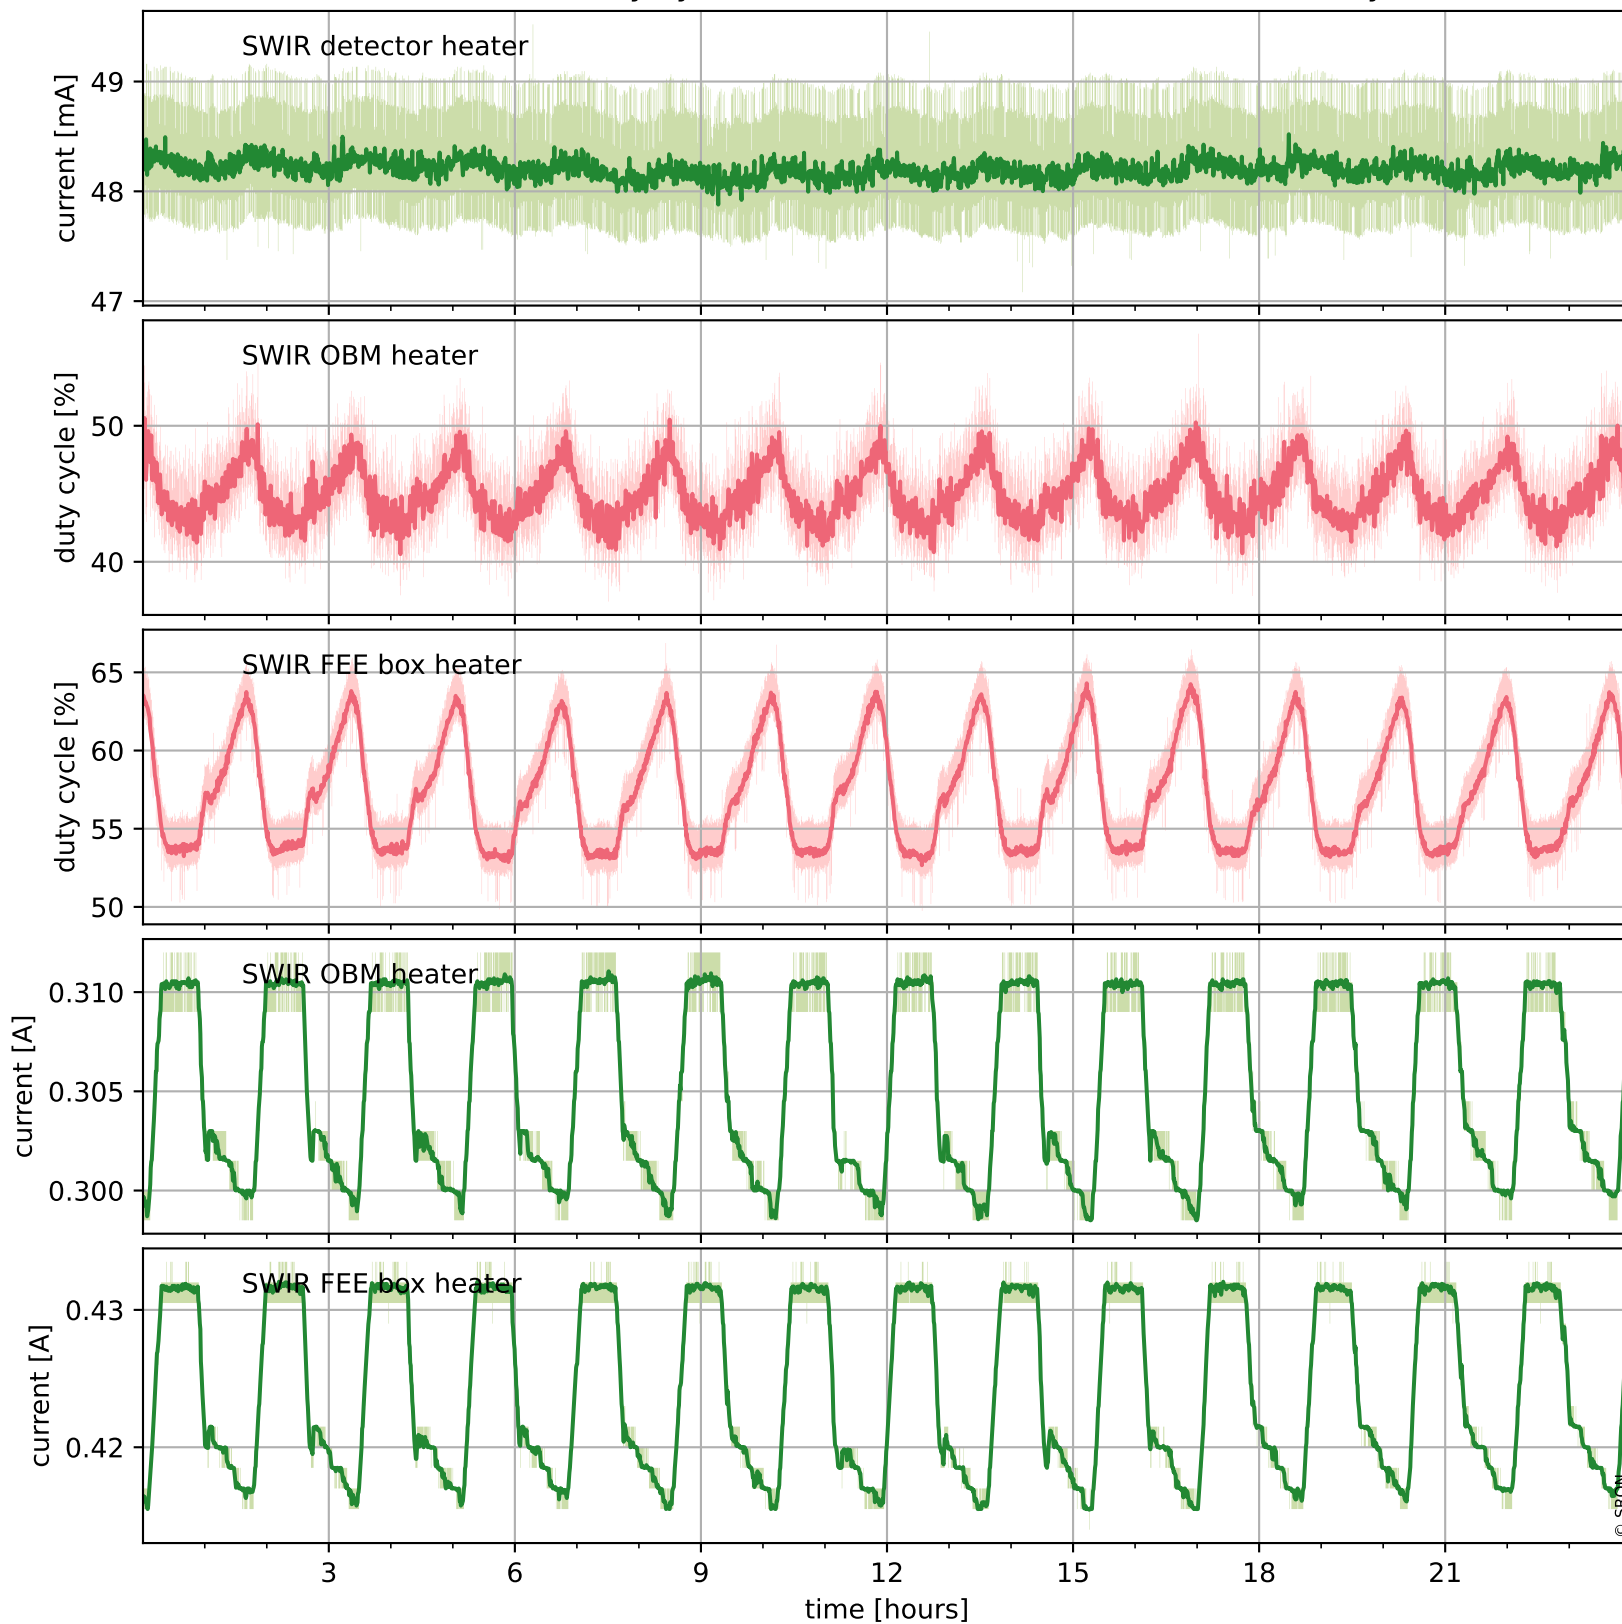

Tropomi SWIR housekeeping data

orbits : [7231, 7244]
coverage : 2019-03-07 / 2019-03-08
created : 2023-08-21T08:41:47

Temperature of sensors relevant for SWIR (one day)

Tropomi SWIR housekeeping data

orbits : [6760, 7244]
coverage : 2019-02-01 / 2019-03-08
created : 2023-08-21T08:41:48

Temperature of sensors relevant for SWIR (last month)

Tropomi SWIR housekeeping data

orbits : [7231, 7244]
coverage : 2019-03-07 / 2019-03-08
created : 2023-08-21T08:41:48

Current and duty cycle of 3 heaters relevant for SWIR (one day)

Tropomi SWIR housekeeping data

orbits : [6760, 7244]
coverage : 2019-02-01 / 2019-03-08
created : 2023-08-21T08:41:48

Current and duty cycle of 3 heaters relevant for SWIR (last month)

Tropomi SWIR housekeeping data