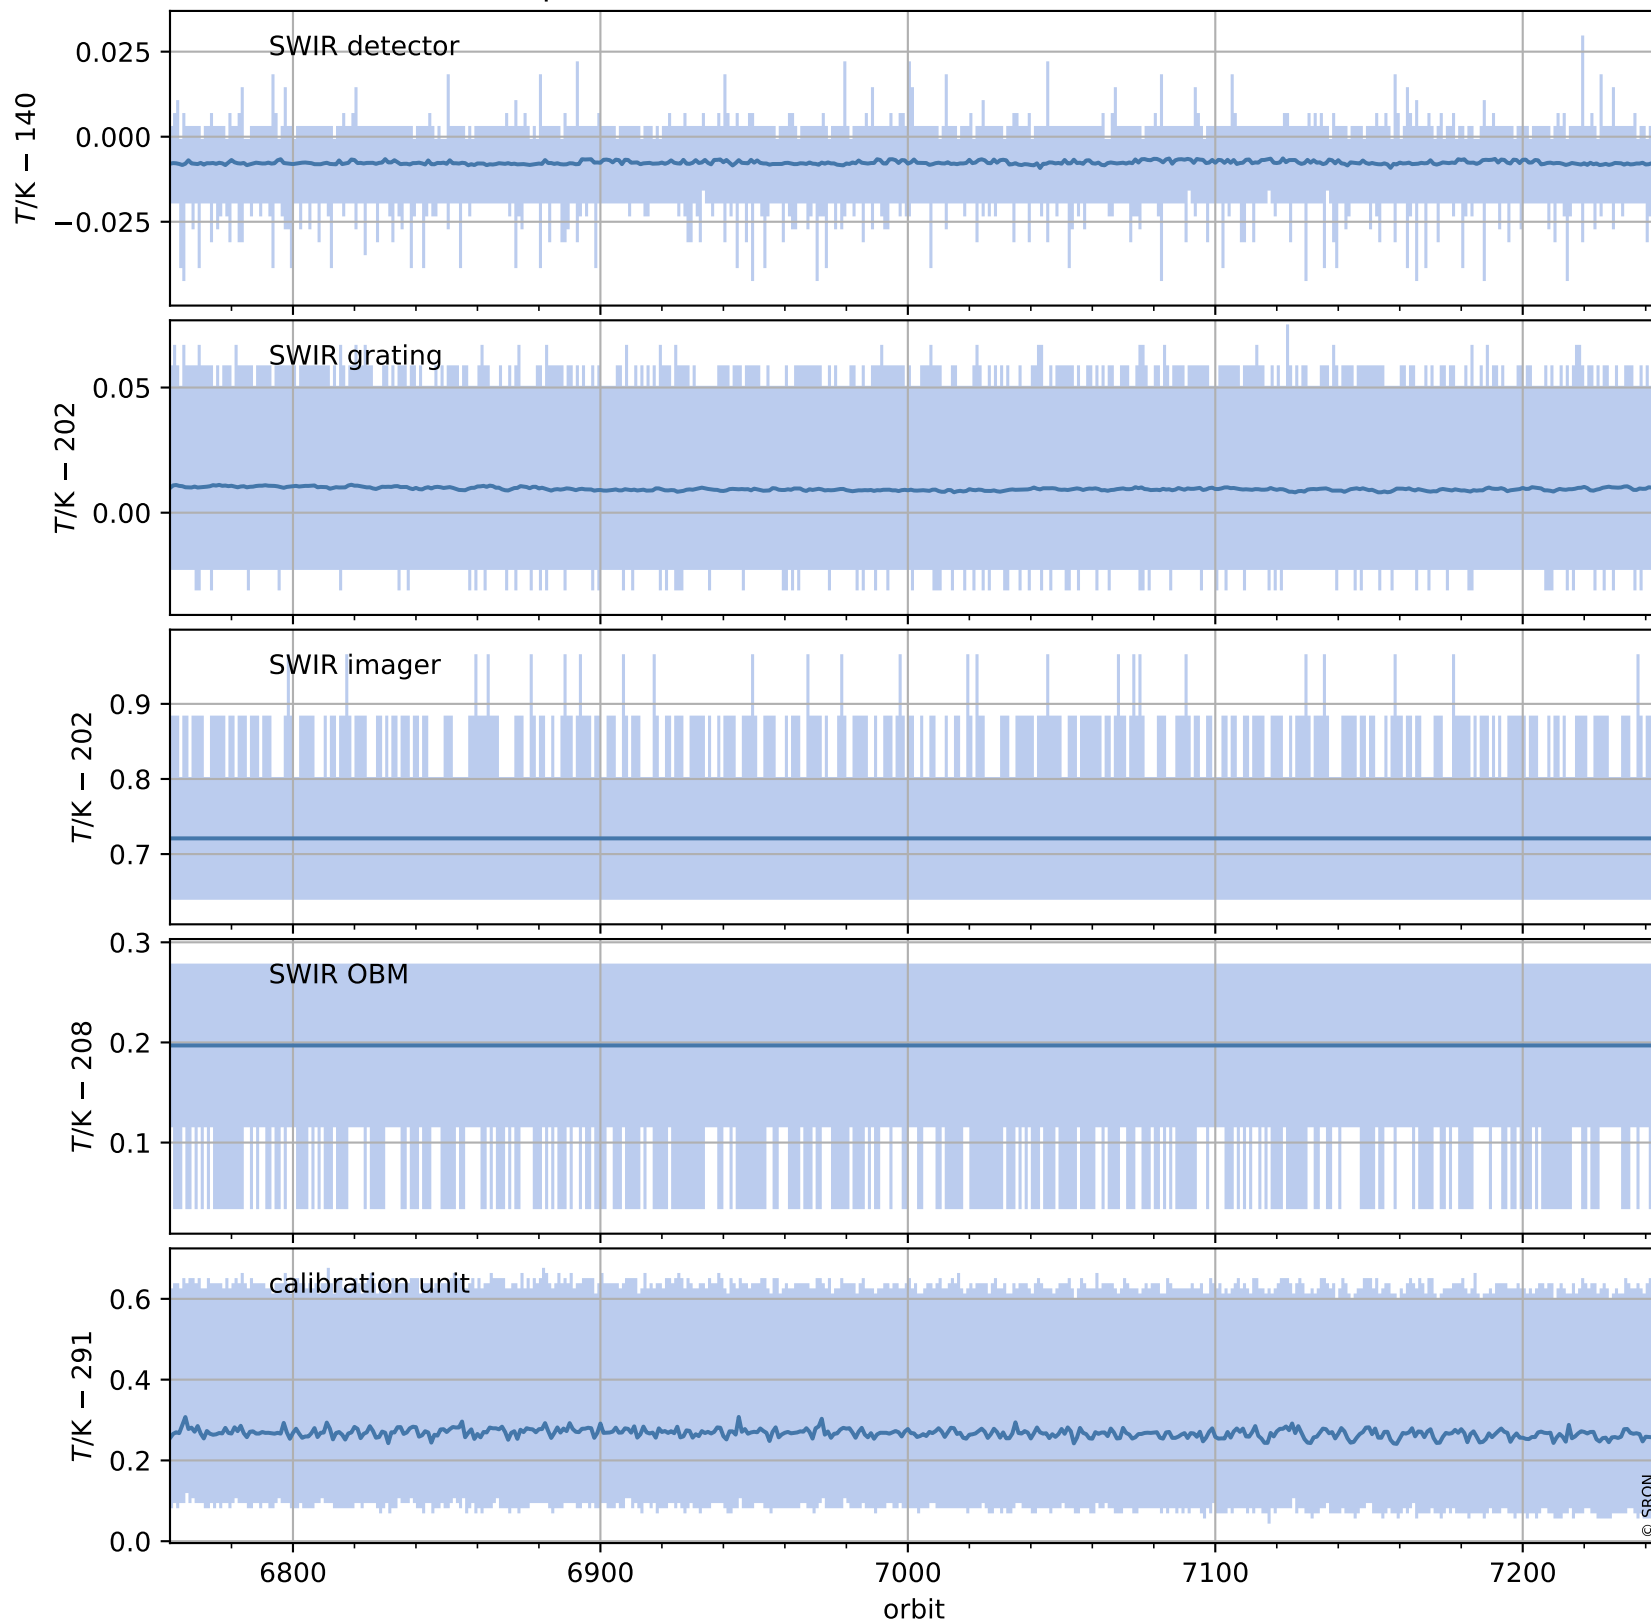

Tropomi SWIR housekeeping data

orbits : [7231, 7244]
coverage : 2019-03-07 / 2019-03-08
created : 2023-08-21T08:41:47

Temperature of sensors relevant for SWIR (one day)

Tropomi SWIR housekeeping data

orbits : [6760, 7244]
coverage : 2019-02-01 / 2019-03-08
created : 2023-08-21T08:41:48

Temperature of sensors relevant for SWIR (last month)

Tropomi SWIR housekeeping data

orbits : [7231, 7244]
coverage : 2019-03-07 / 2019-03-08
created : 2023-08-21T08:41:48

Current and duty cycle of 3 heaters relevant for SWIR (one day)

Tropomi SWIR housekeeping data

orbits : [6760, 7244]
coverage : 2019-02-01 / 2019-03-08
created : 2023-08-21T08:41:48

Current and duty cycle of 3 heaters relevant for SWIR (last month)

Tropomi SWIR housekeeping data