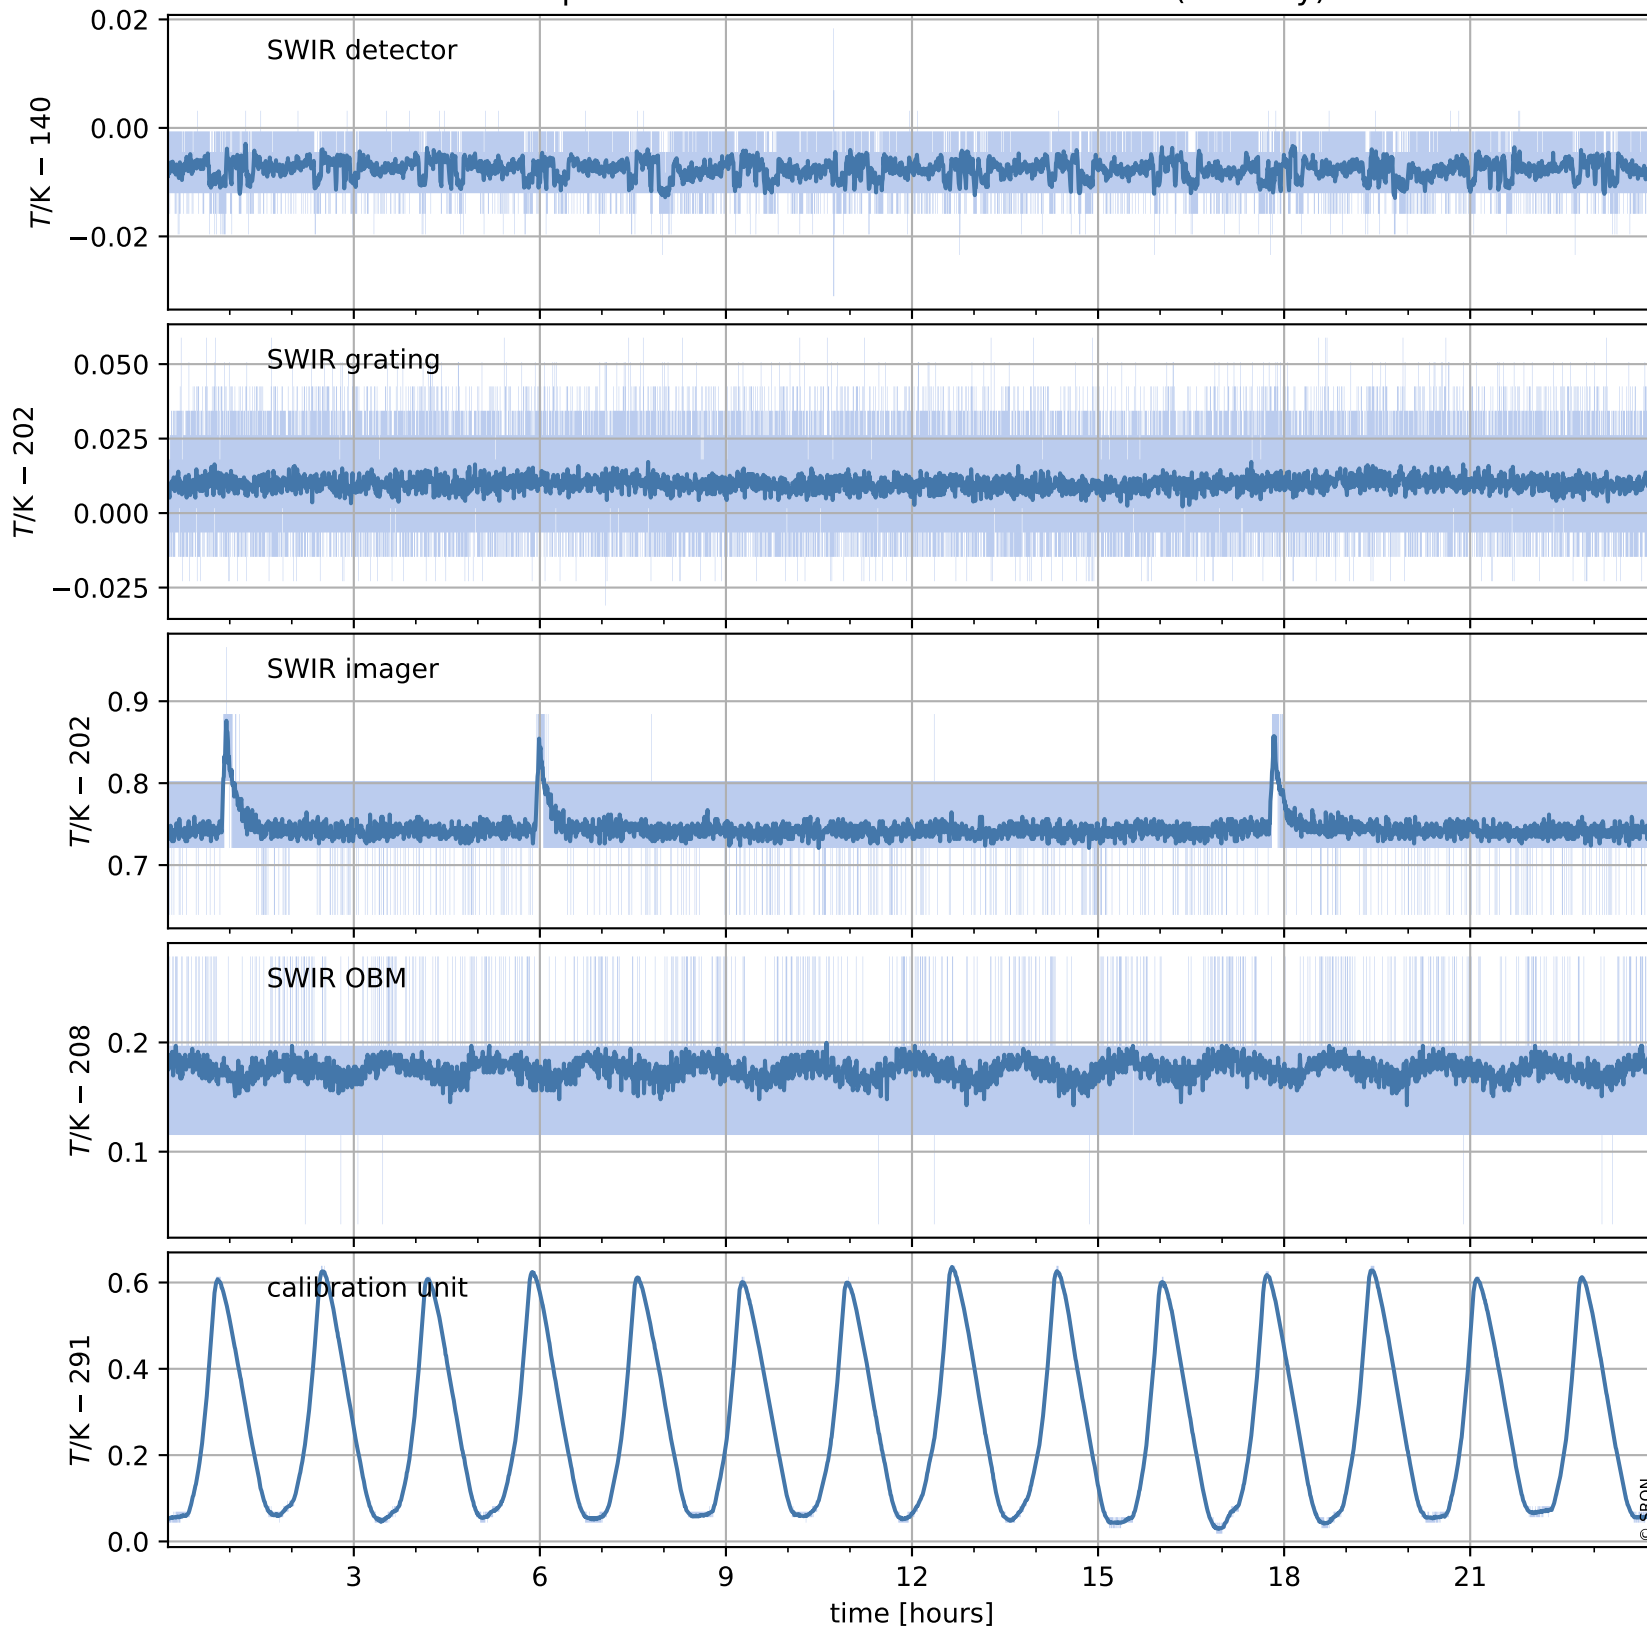

Tropomi SWIR housekeeping data

orbits : [7628, 7641]
coverage : 2019-04-04 / 2019-04-05
created : 2023-08-21T08:42:53

Temperature of sensors relevant for SWIR (one day)

Tropomi SWIR housekeeping data

orbits : [7157, 7641]
coverage : 2019-03-01 / 2019-04-05
created : 2023-08-21T08:42:53

Temperature of sensors relevant for SWIR (last month)

Tropomi SWIR housekeeping data

orbits : [7628, 7641]
coverage : 2019-04-04 / 2019-04-05
created : 2023-08-21T08:42:53

Current and duty cycle of 3 heaters relevant for SWIR (one day)

Tropomi SWIR housekeeping data

orbits : [7157, 7641]
coverage : 2019-03-01 / 2019-04-05
created : 2023-08-21T08:42:54

Current and duty cycle of 3 heaters relevant for SWIR (last month)

Tropomi SWIR housekeeping data