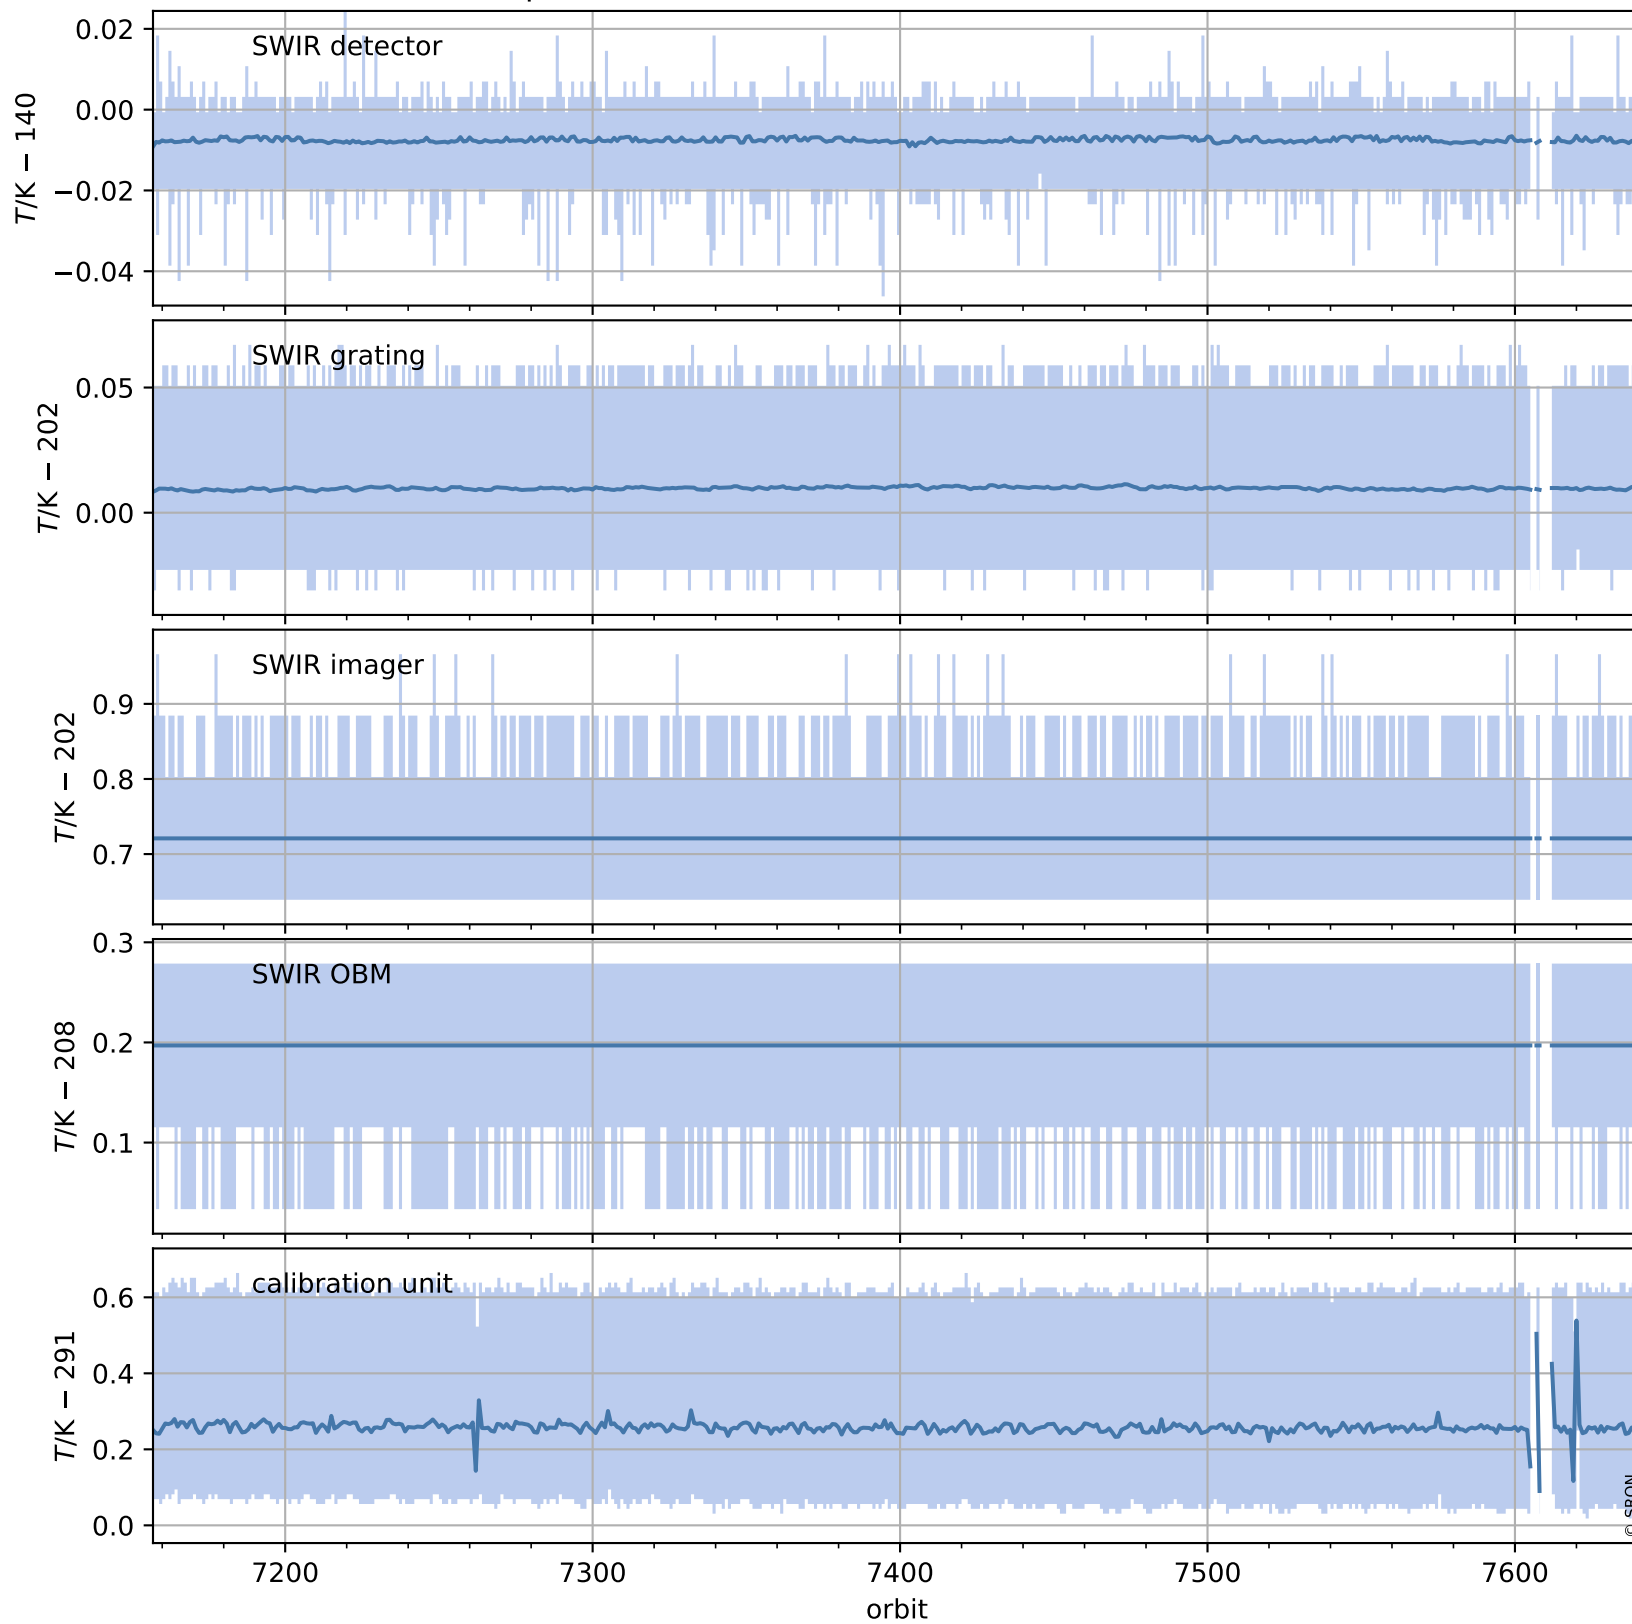

Tropomi SWIR housekeeping data

orbits : [7628, 7641]
coverage : 2019-04-04 / 2019-04-05
created : 2023-08-21T08:42:53

Temperature of sensors relevant for SWIR (one day)

Tropomi SWIR housekeeping data

orbits : [7157, 7641]
coverage : 2019-03-01 / 2019-04-05
created : 2023-08-21T08:42:53

Temperature of sensors relevant for SWIR (last month)

Tropomi SWIR housekeeping data

orbits : [7628, 7641]
coverage : 2019-04-04 / 2019-04-05
created : 2023-08-21T08:42:53

Current and duty cycle of 3 heaters relevant for SWIR (one day)

Tropomi SWIR housekeeping data

orbits : [7157, 7641]
coverage : 2019-03-01 / 2019-04-05
created : 2023-08-21T08:42:54

Current and duty cycle of 3 heaters relevant for SWIR (last month)

Tropomi SWIR housekeeping data

orbits : [7628, 7641]
coverage : 2019-04-04 / 2019-04-05
created : 2023-08-21T08:42:54

Temperature of sensors at the SWIR front-end electronics (one day)

Tropomi SWIR housekeeping data

orbits : [7157, 7641]
coverage : 2019-03-01 / 2019-04-05
created : 2023-08-21T08:42:55