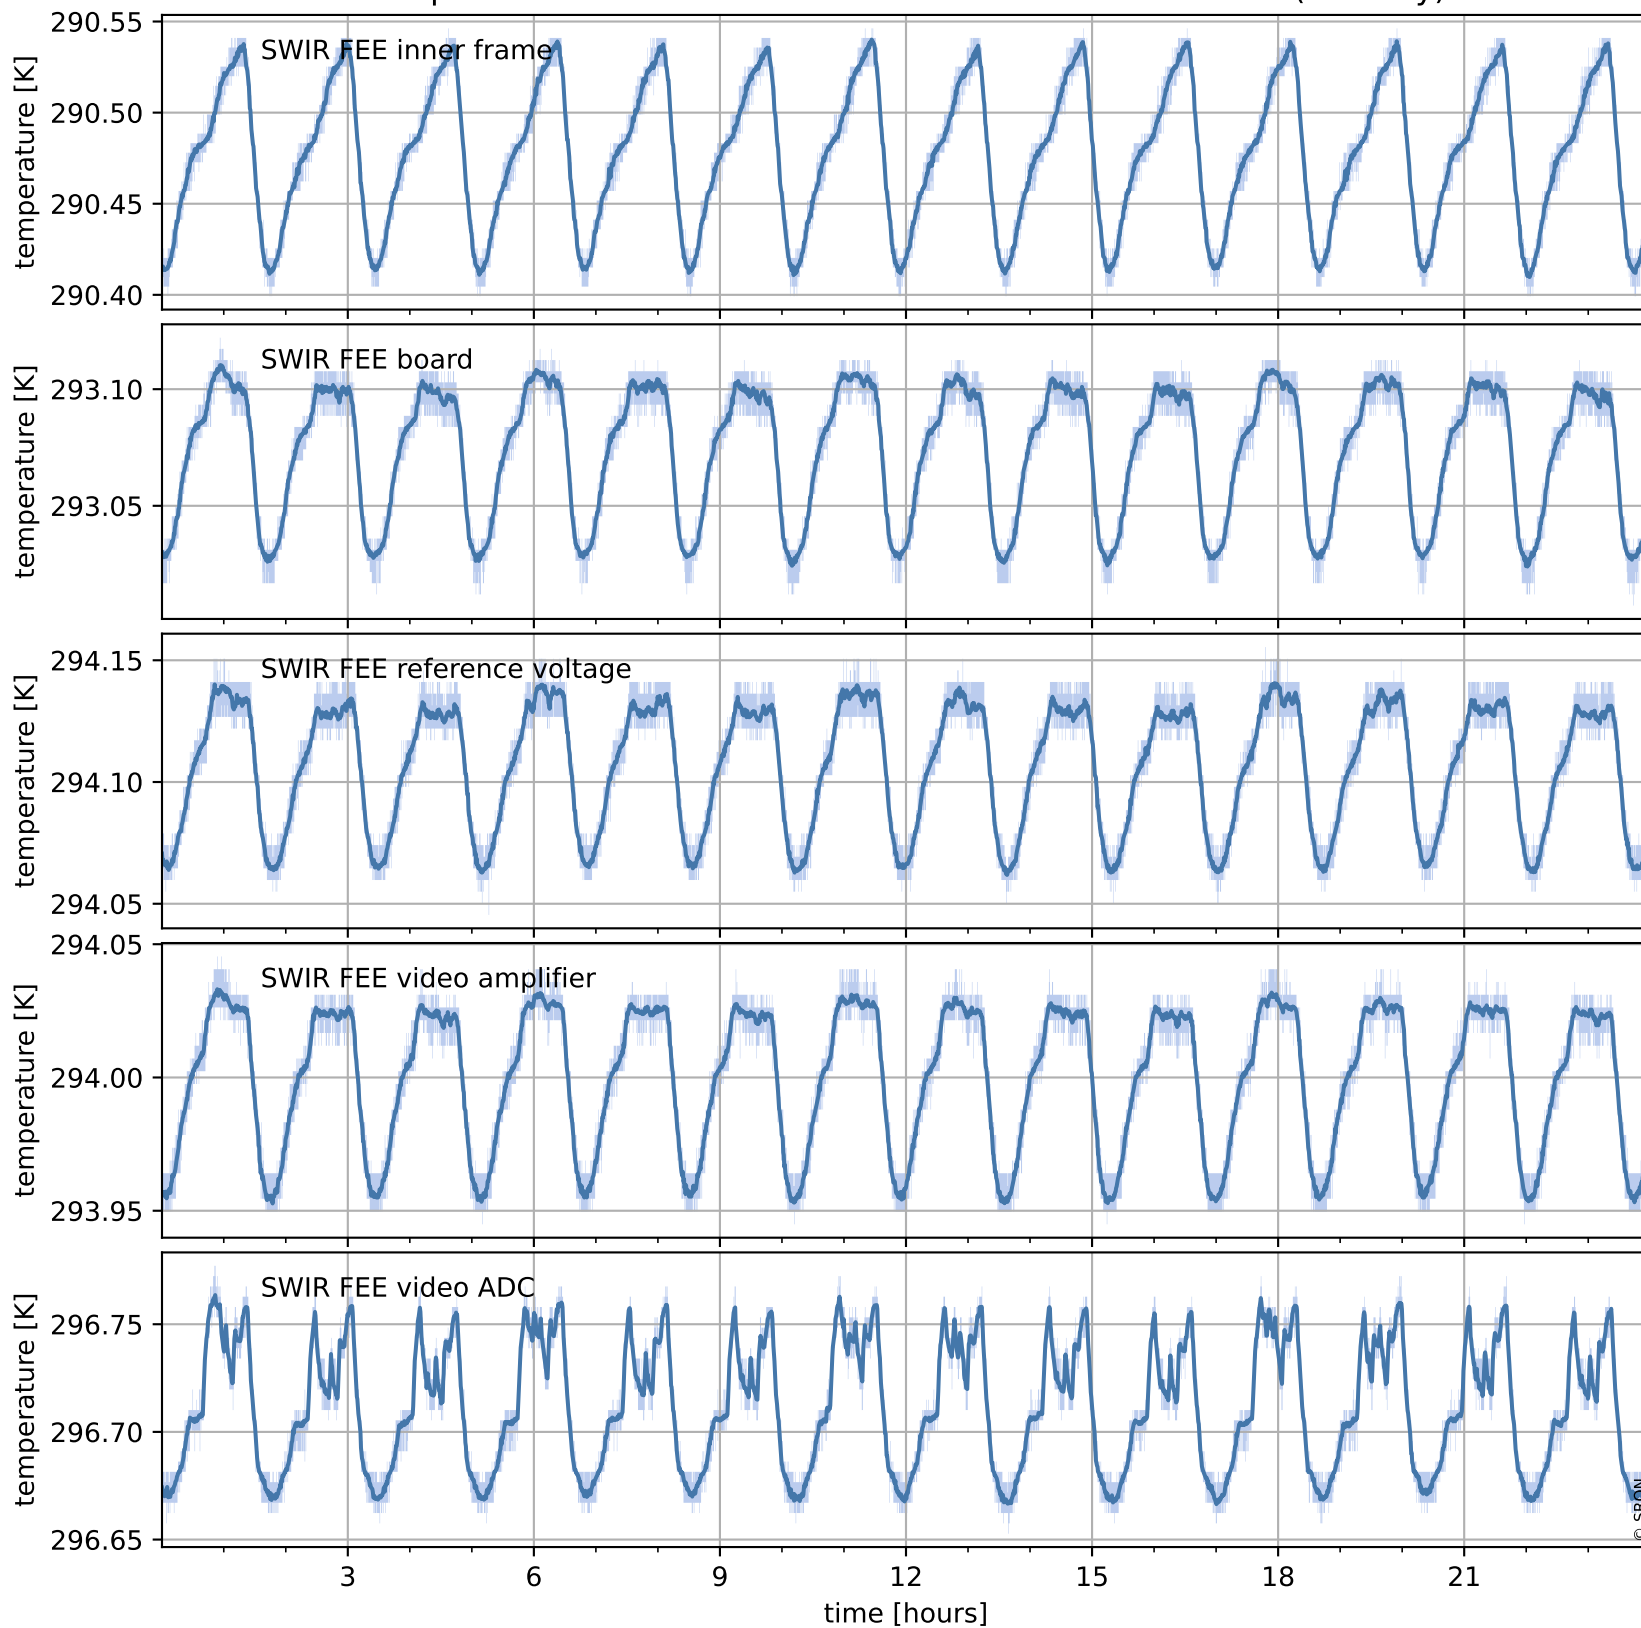

Tropomi SWIR housekeeping data

orbits : [7628, 7641]
coverage : 2019-04-04 / 2019-04-05
created : 2023-08-21T08:42:53

Temperature of sensors relevant for SWIR (one day)

Tropomi SWIR housekeeping data

orbits : [7157, 7641]
coverage : 2019-03-01 / 2019-04-05
created : 2023-08-21T08:42:53

Temperature of sensors relevant for SWIR (last month)

Tropomi SWIR housekeeping data

orbits : [7628, 7641]
coverage : 2019-04-04 / 2019-04-05
created : 2023-08-21T08:42:53

Current and duty cycle of 3 heaters relevant for SWIR (one day)

Tropomi SWIR housekeeping data

orbits : [7157, 7641]
coverage : 2019-03-01 / 2019-04-05
created : 2023-08-21T08:42:54

Current and duty cycle of 3 heaters relevant for SWIR (last month)

Tropomi SWIR housekeeping data

orbits : [7628, 7641]
coverage : 2019-04-04 / 2019-04-05
created : 2023-08-21T08:42:54

Temperature of sensors at the SWIR front-end electronics (one day)

Tropomi SWIR housekeeping data

orbits : [7157, 7641]
coverage : 2019-03-01 / 2019-04-05
created : 2023-08-21T08:42:55