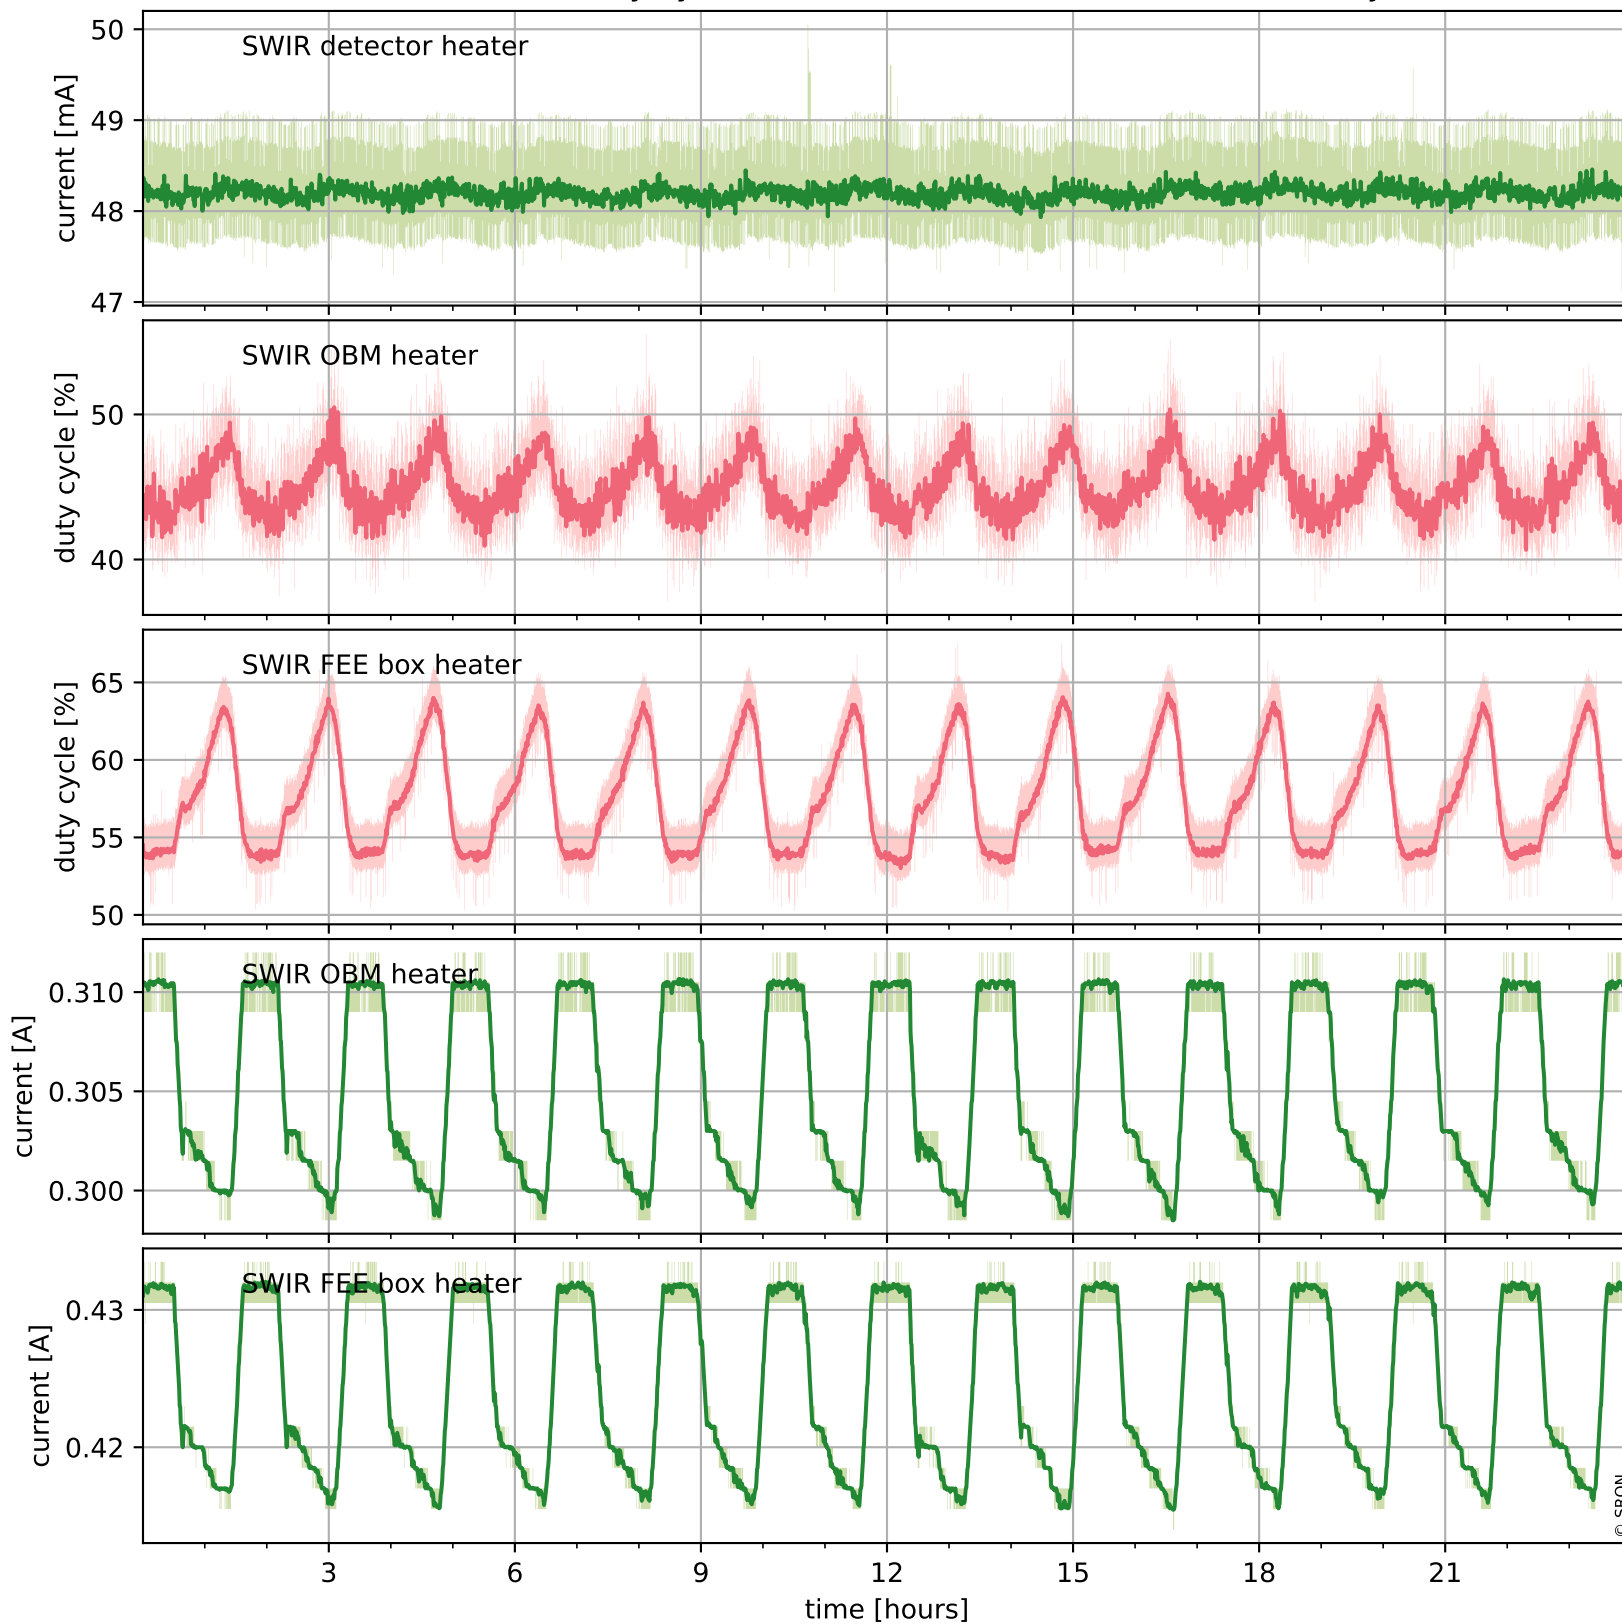

Tropomi SWIR housekeeping data

orbits : [7628, 7641]
coverage : 2019-04-04 / 2019-04-05
created : 2023-08-21T08:42:53

Temperature of sensors relevant for SWIR (one day)

Tropomi SWIR housekeeping data

orbits : [7157, 7641]
coverage : 2019-03-01 / 2019-04-05
created : 2023-08-21T08:42:53

Temperature of sensors relevant for SWIR (last month)

Tropomi SWIR housekeeping data

orbits : [7628, 7641]
coverage : 2019-04-04 / 2019-04-05
created : 2023-08-21T08:42:53

Current and duty cycle of 3 heaters relevant for SWIR (one day)

Tropomi SWIR housekeeping data

orbits : [7157, 7641]
coverage : 2019-03-01 / 2019-04-05
created : 2023-08-21T08:42:54

Current and duty cycle of 3 heaters relevant for SWIR (last month)

Tropomi SWIR housekeeping data