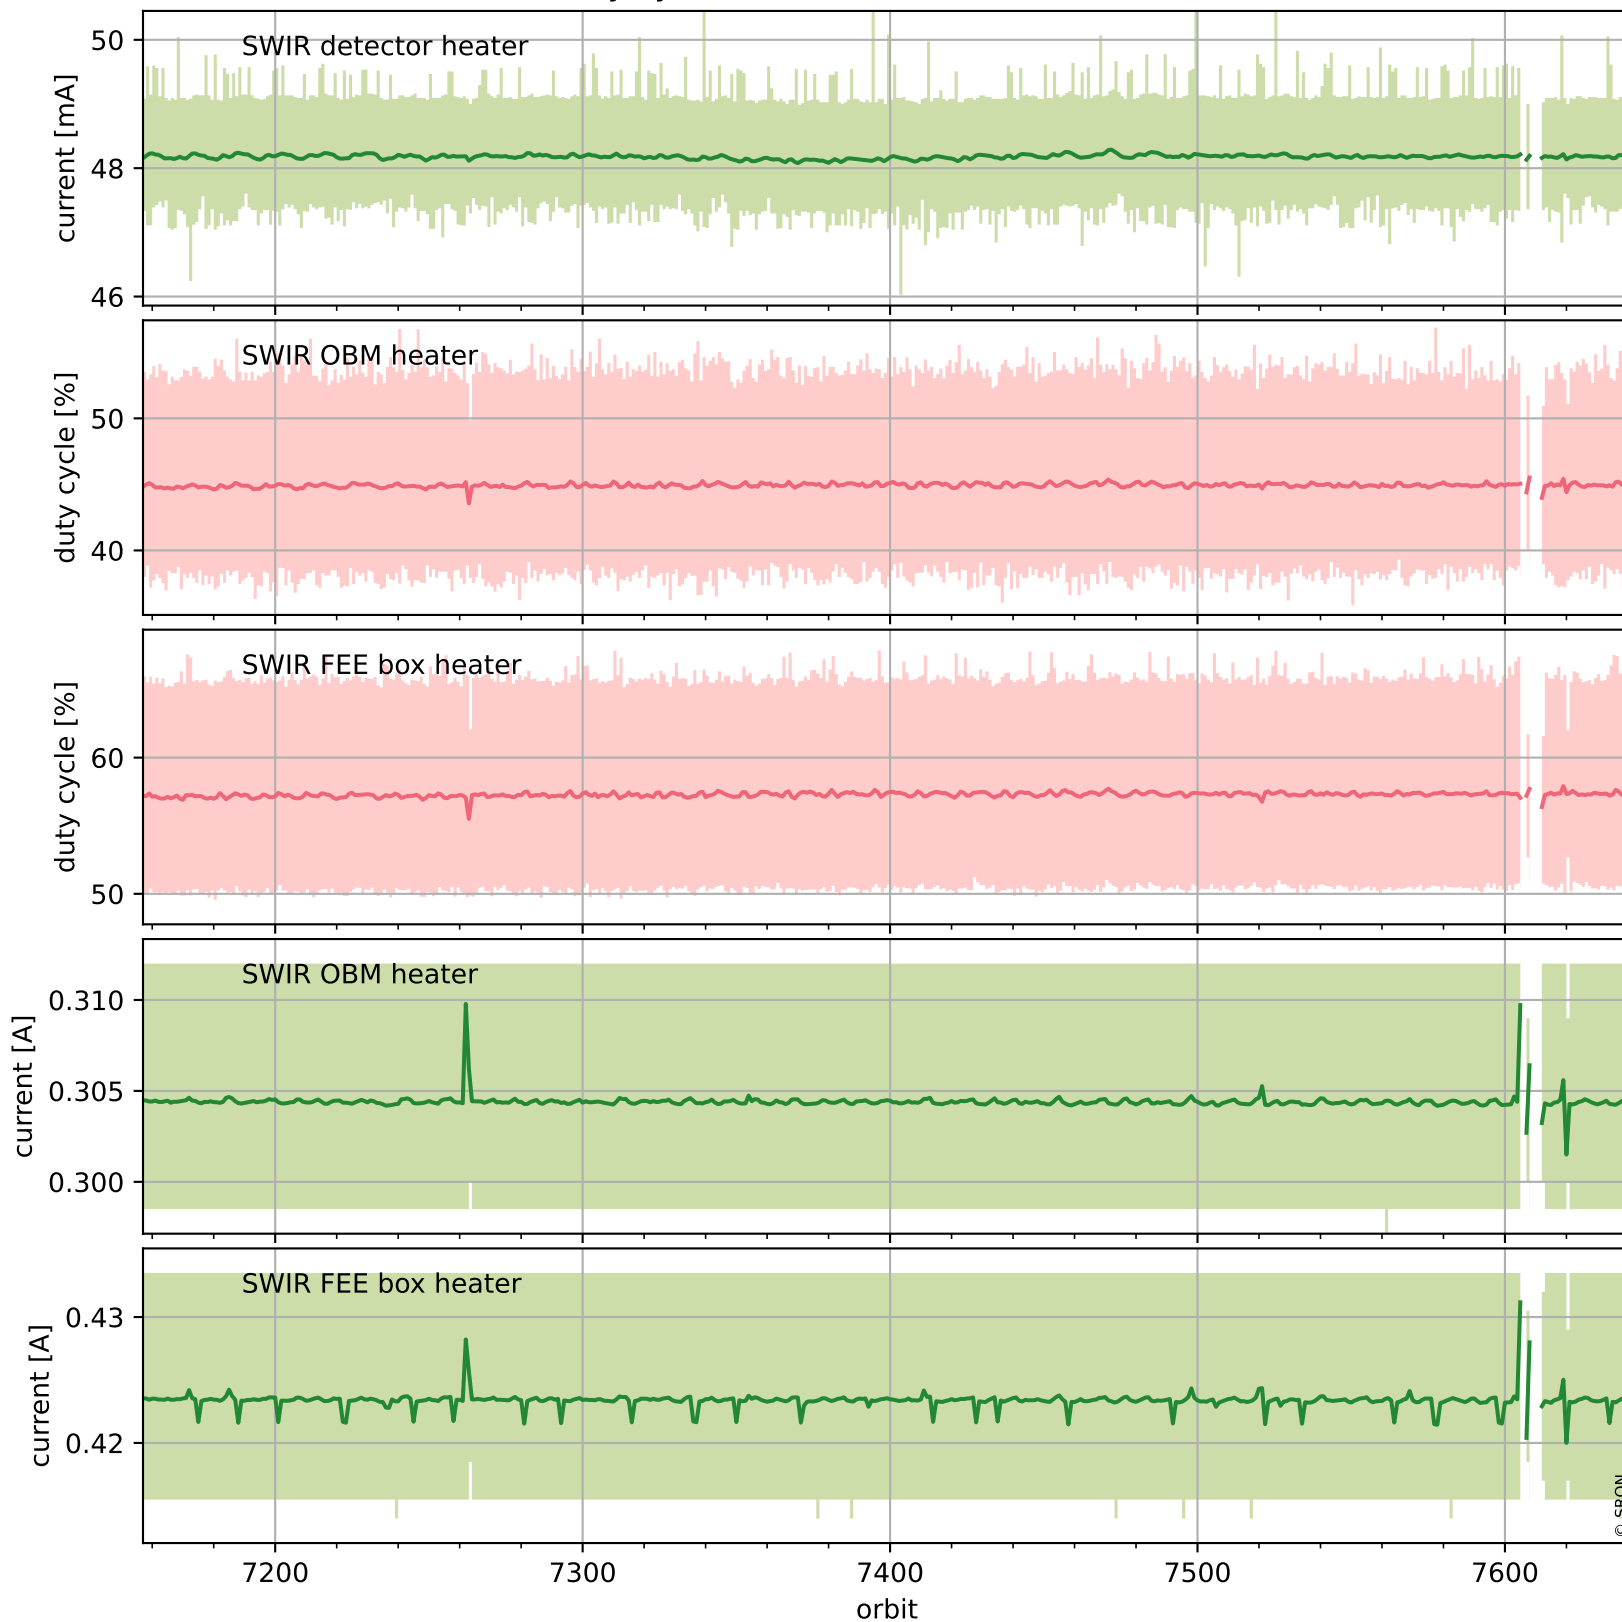

Tropomi SWIR housekeeping data

orbits : [7628, 7641]
coverage : 2019-04-04 / 2019-04-05
created : 2023-08-21T08:42:53

Temperature of sensors relevant for SWIR (one day)

Tropomi SWIR housekeeping data

orbits : [7157, 7641]
coverage : 2019-03-01 / 2019-04-05
created : 2023-08-21T08:42:53

Temperature of sensors relevant for SWIR (last month)

Tropomi SWIR housekeeping data

orbits : [7628, 7641]
coverage : 2019-04-04 / 2019-04-05
created : 2023-08-21T08:42:53

Current and duty cycle of 3 heaters relevant for SWIR (one day)

Tropomi SWIR housekeeping data

orbits : [7157, 7641]
coverage : 2019-03-01 / 2019-04-05
created : 2023-08-21T08:42:54

Current and duty cycle of 3 heaters relevant for SWIR (last month)

Tropomi SWIR housekeeping data

orbits : [7628, 7641]
coverage : 2019-04-04 / 2019-04-05
created : 2023-08-21T08:42:54

Temperature of sensors at the SWIR front-end electronics (one day)

Tropomi SWIR housekeeping data

orbits : [7157, 7641]
coverage : 2019-03-01 / 2019-04-05
created : 2023-08-21T08:42:55