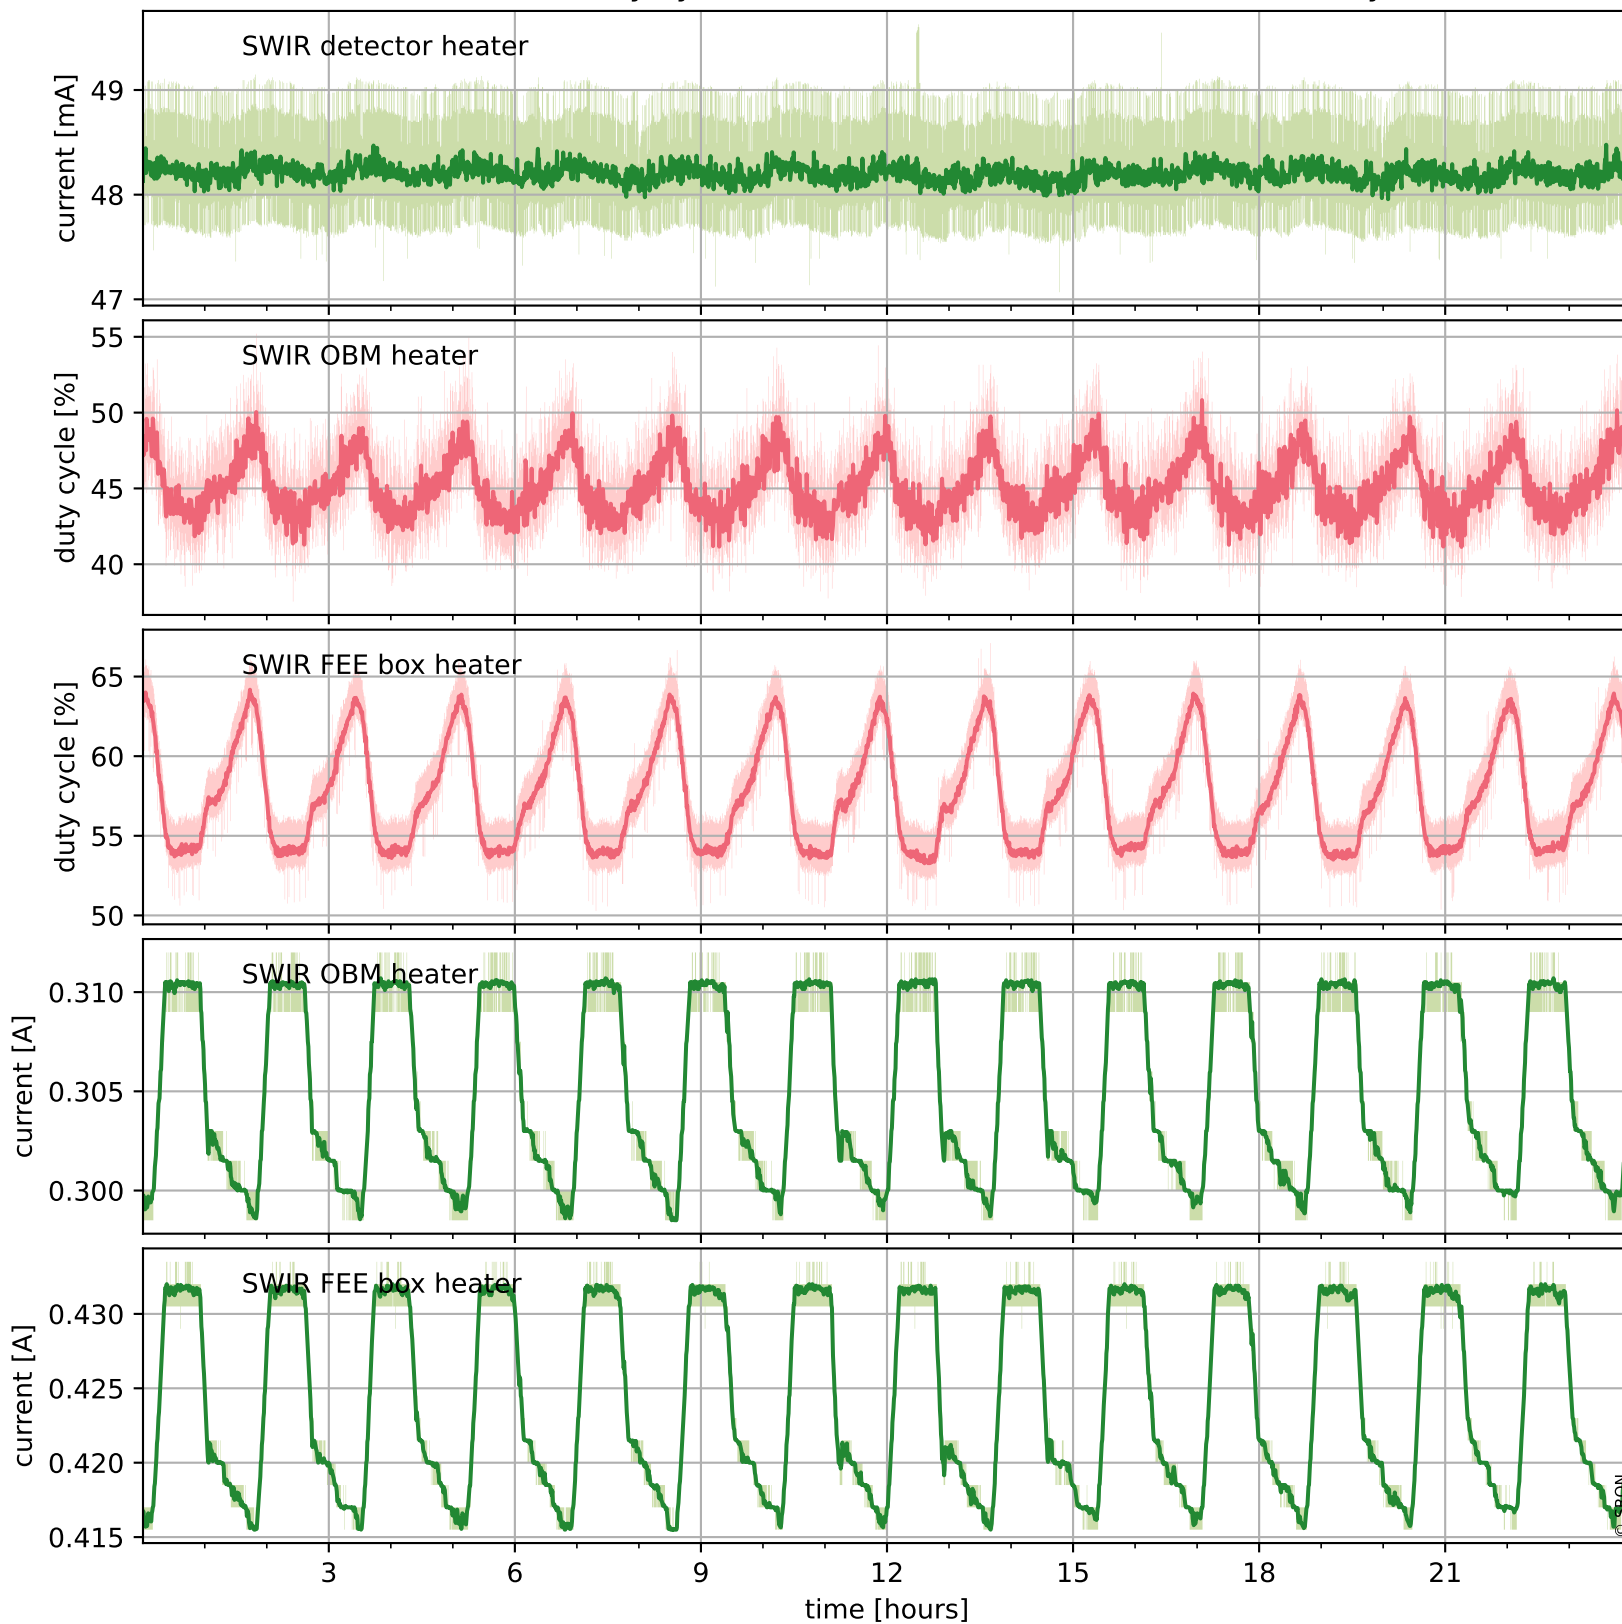

Tropomi SWIR housekeeping data

orbits : [7685, 7698]
coverage : 2019-04-08 / 2019-04-09
created : 2023-08-21T08:43:02

Temperature of sensors relevant for SWIR (one day)

Tropomi SWIR housekeeping data

orbits : [7214, 7698]
coverage : 2019-03-05 / 2019-04-09
created : 2023-08-21T08:43:03

Temperature of sensors relevant for SWIR (last month)

Tropomi SWIR housekeeping data

orbits : [7685, 7698]
coverage : 2019-04-08 / 2019-04-09
created : 2023-08-21T08:43:03

Current and duty cycle of 3 heaters relevant for SWIR (one day)

Tropomi SWIR housekeeping data

orbits : [7214, 7698]
coverage : 2019-03-05 / 2019-04-09
created : 2023-08-21T08:43:04

Current and duty cycle of 3 heaters relevant for SWIR (last month)

Tropomi SWIR housekeeping data