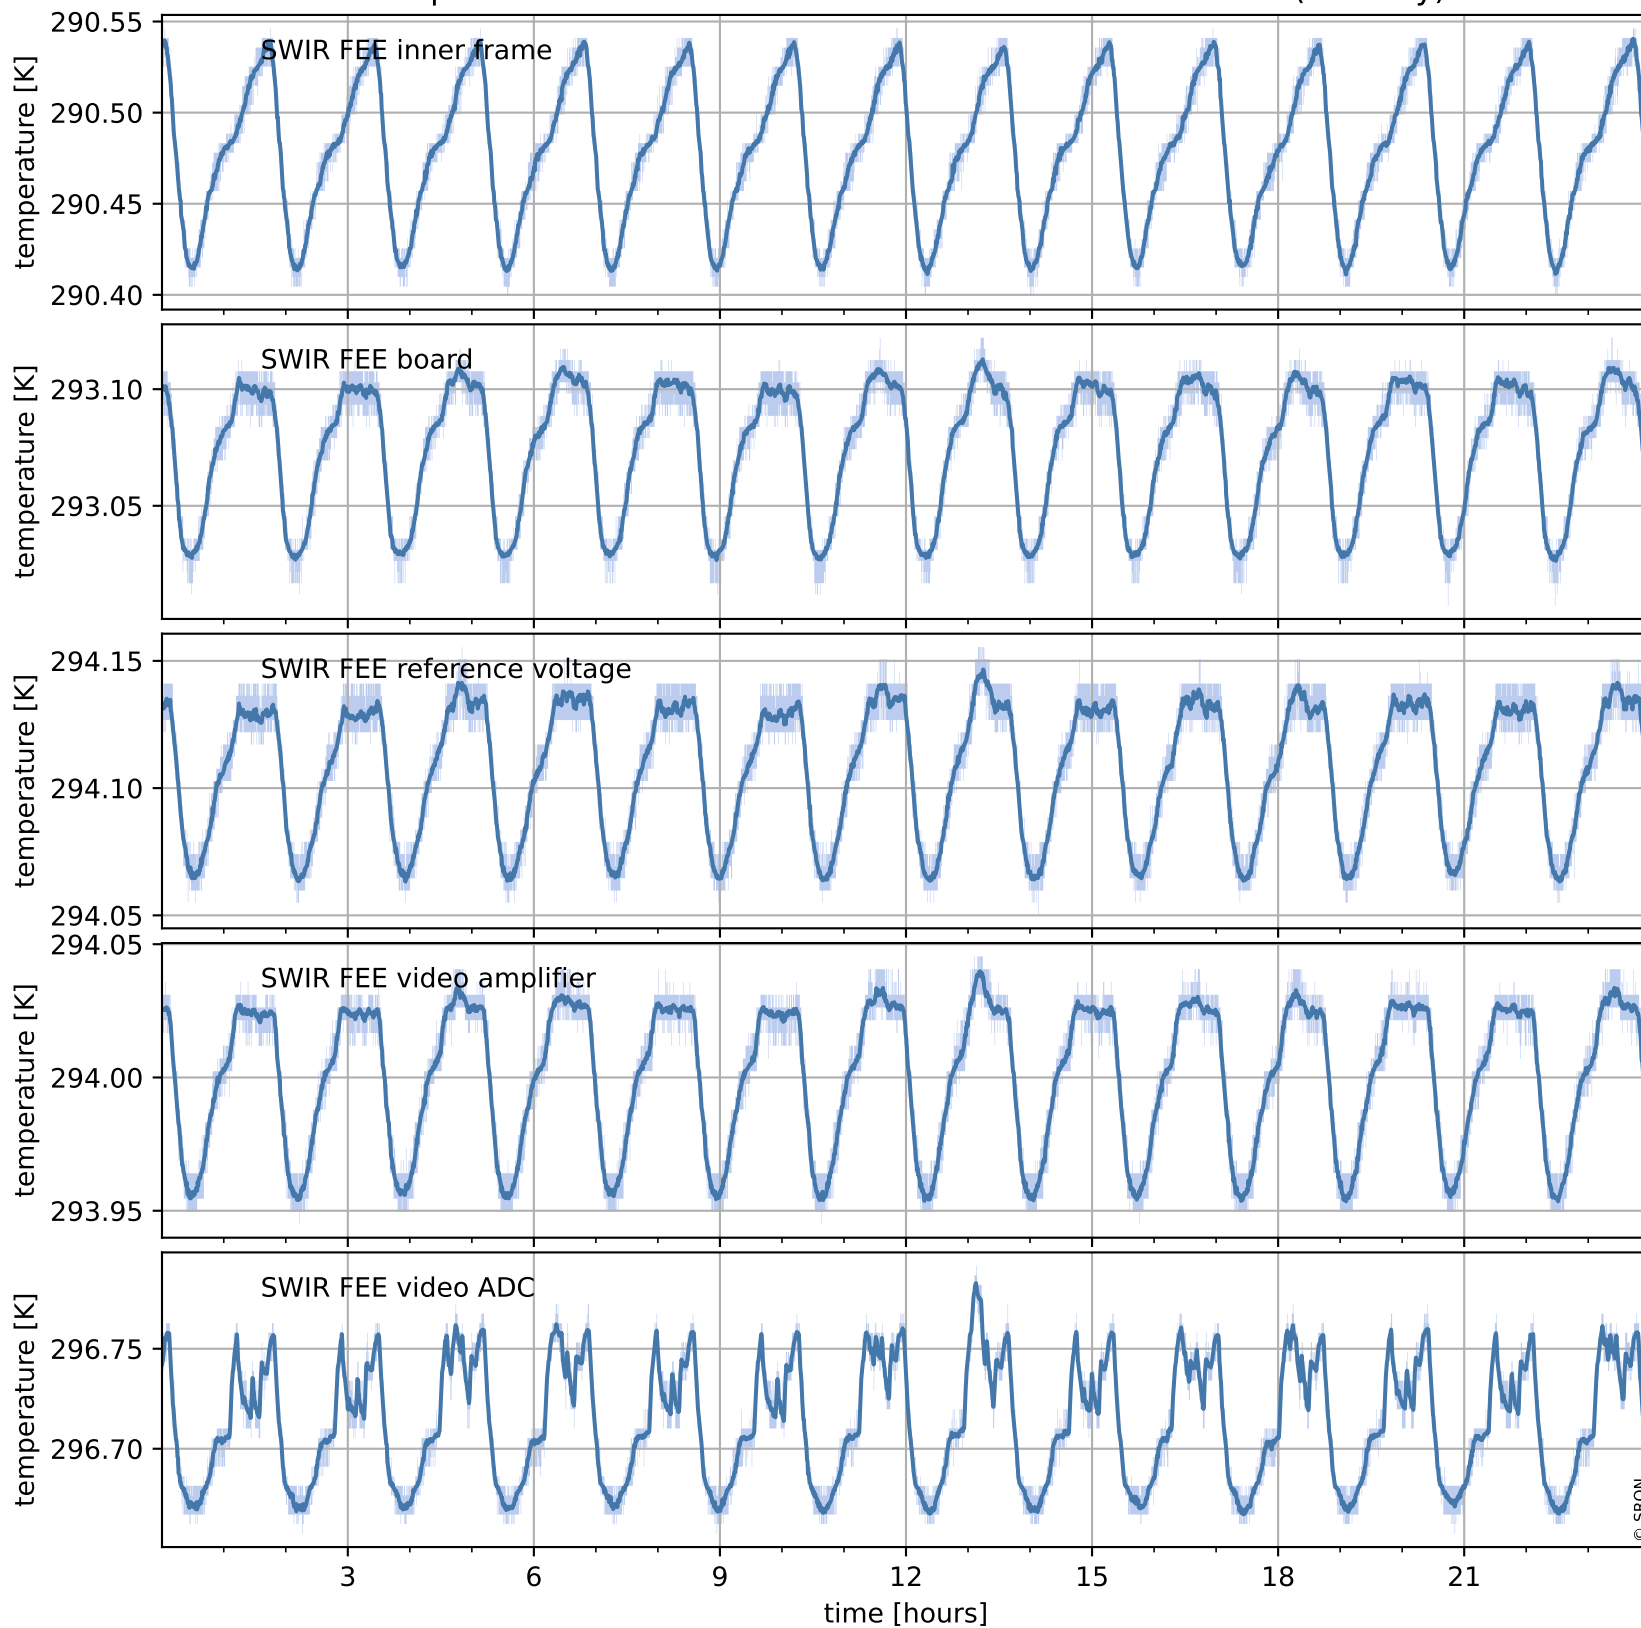

Tropomi SWIR housekeeping data

orbits : [7685, 7698]
coverage : 2019-04-08 / 2019-04-09
created : 2023-08-21T08:43:02

Temperature of sensors relevant for SWIR (one day)

Tropomi SWIR housekeeping data

orbits : [7214, 7698]
coverage : 2019-03-05 / 2019-04-09
created : 2023-08-21T08:43:03

Temperature of sensors relevant for SWIR (last month)

Tropomi SWIR housekeeping data

orbits : [7685, 7698]
coverage : 2019-04-08 / 2019-04-09
created : 2023-08-21T08:43:03

Current and duty cycle of 3 heaters relevant for SWIR (one day)

Tropomi SWIR housekeeping data

orbits : [7214, 7698]
coverage : 2019-03-05 / 2019-04-09
created : 2023-08-21T08:43:04

Current and duty cycle of 3 heaters relevant for SWIR (last month)

Tropomi SWIR housekeeping data

orbits : [7685, 7698]
coverage : 2019-04-08 / 2019-04-09
created : 2023-08-21T08:43:04

Temperature of sensors at the SWIR front-end electronics (one day)

Tropomi SWIR housekeeping data

orbits : [7214, 7698]
coverage : 2019-03-05 / 2019-04-09
created : 2023-08-21T08:43:04