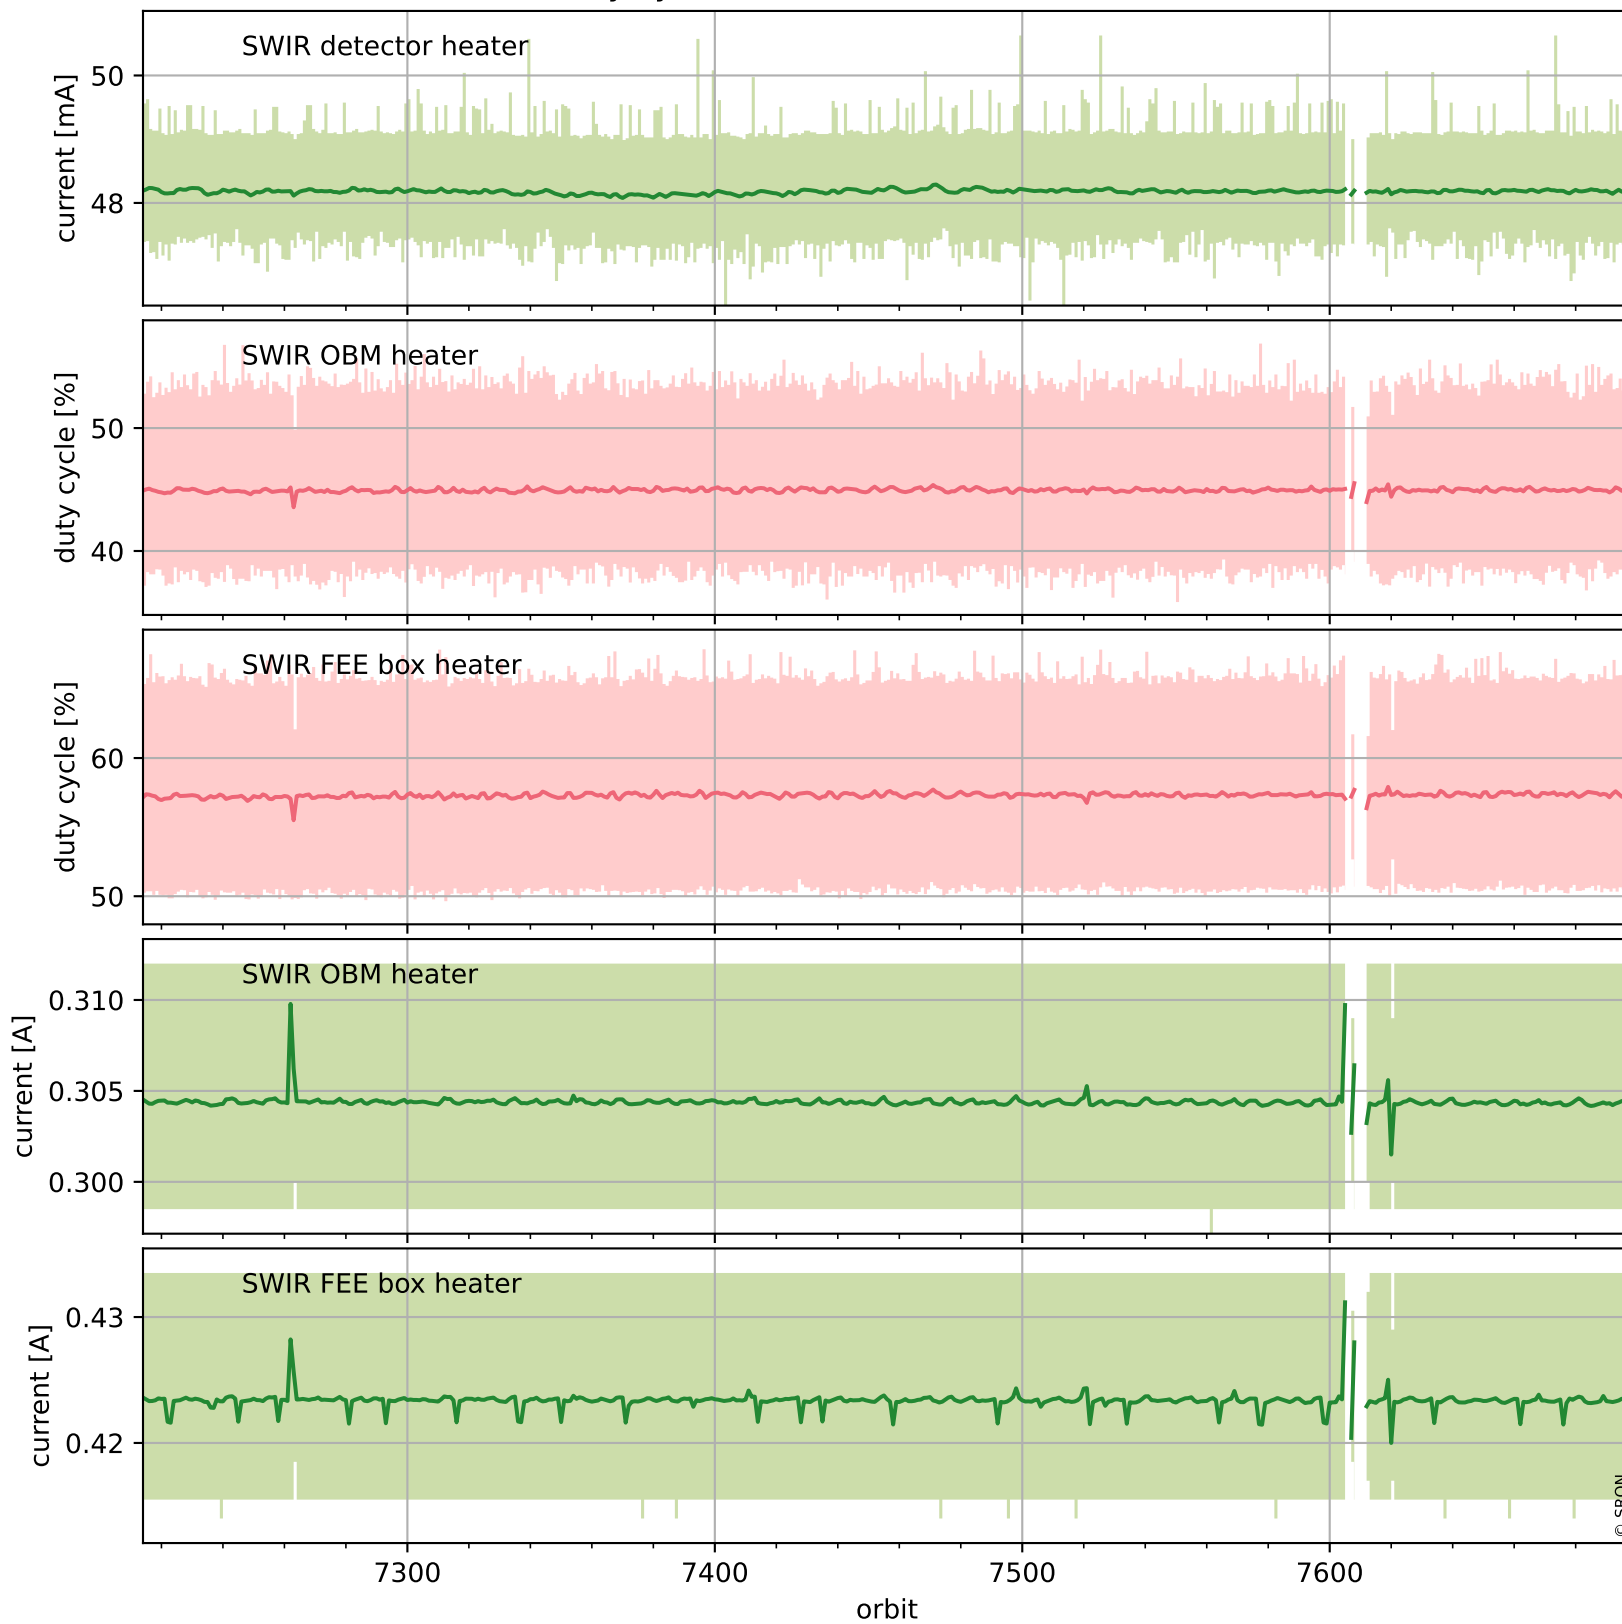

Tropomi SWIR housekeeping data

orbits : [7685, 7698]
coverage : 2019-04-08 / 2019-04-09
created : 2023-08-21T08:43:02

Temperature of sensors relevant for SWIR (one day)

Tropomi SWIR housekeeping data

orbits : [7214, 7698]
coverage : 2019-03-05 / 2019-04-09
created : 2023-08-21T08:43:03

Temperature of sensors relevant for SWIR (last month)

Tropomi SWIR housekeeping data

orbits : [7685, 7698]
coverage : 2019-04-08 / 2019-04-09
created : 2023-08-21T08:43:03

Current and duty cycle of 3 heaters relevant for SWIR (one day)

Tropomi SWIR housekeeping data

orbits : [7214, 7698]
coverage : 2019-03-05 / 2019-04-09
created : 2023-08-21T08:43:04

Current and duty cycle of 3 heaters relevant for SWIR (last month)

Tropomi SWIR housekeeping data

orbits : [7685, 7698]
coverage : 2019-04-08 / 2019-04-09
created : 2023-08-21T08:43:04

Temperature of sensors at the SWIR front-end electronics (one day)

Tropomi SWIR housekeeping data

orbits : [7214, 7698]
coverage : 2019-03-05 / 2019-04-09
created : 2023-08-21T08:43:04