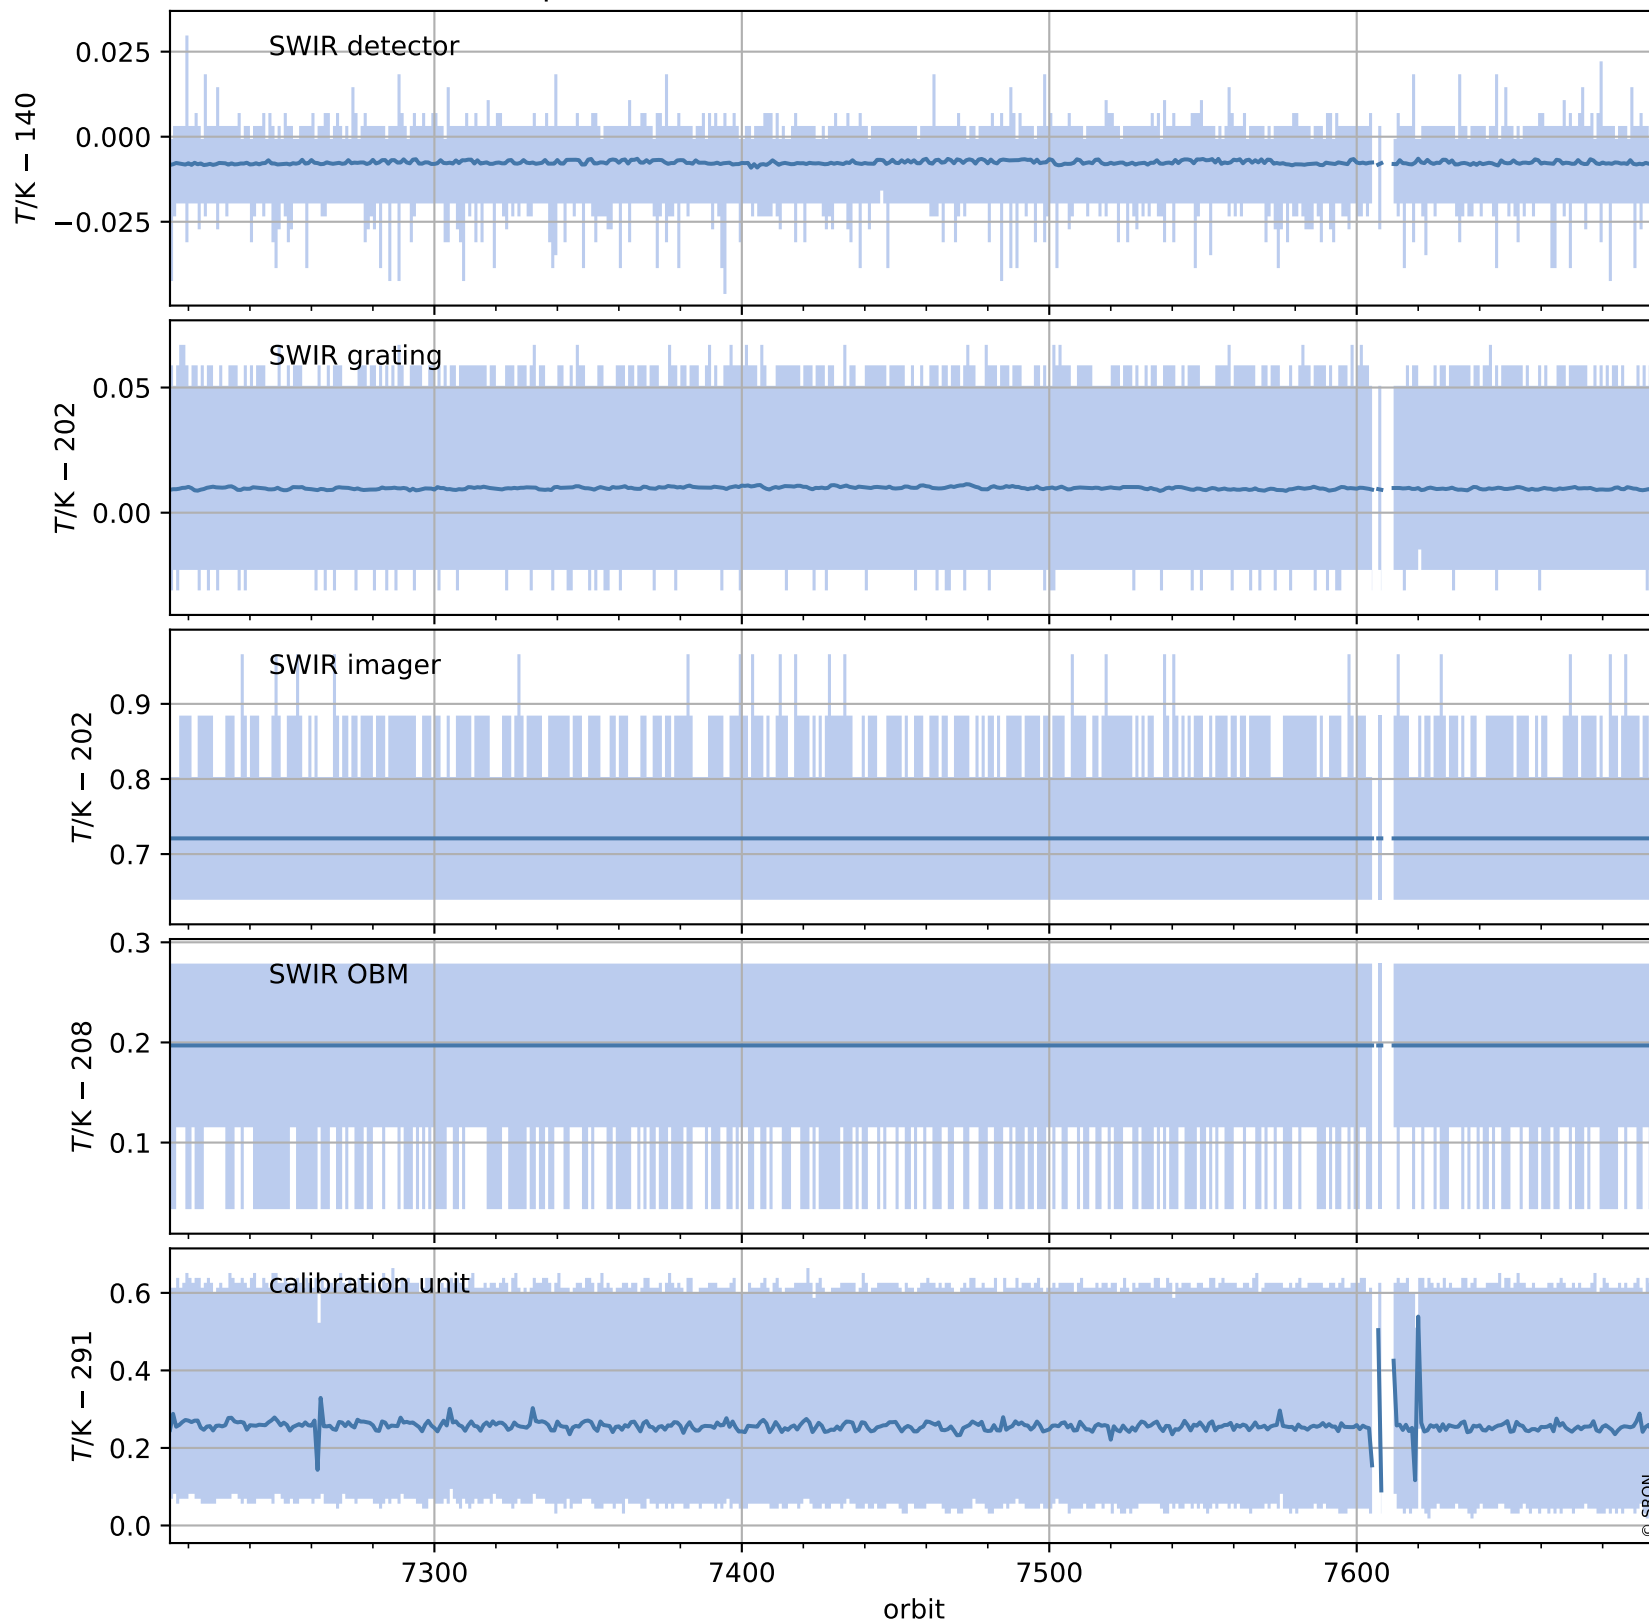

Tropomi SWIR housekeeping data

orbits : [7685, 7698]
coverage : 2019-04-08 / 2019-04-09
created : 2023-08-21T08:43:02

Temperature of sensors relevant for SWIR (one day)

Tropomi SWIR housekeeping data

orbits : [7214, 7698]
coverage : 2019-03-05 / 2019-04-09
created : 2023-08-21T08:43:03

Temperature of sensors relevant for SWIR (last month)

Tropomi SWIR housekeeping data

orbits : [7685, 7698]
coverage : 2019-04-08 / 2019-04-09
created : 2023-08-21T08:43:03

Current and duty cycle of 3 heaters relevant for SWIR (one day)

Tropomi SWIR housekeeping data

orbits : [7214, 7698]
coverage : 2019-03-05 / 2019-04-09
created : 2023-08-21T08:43:04

Current and duty cycle of 3 heaters relevant for SWIR (last month)

Tropomi SWIR housekeeping data