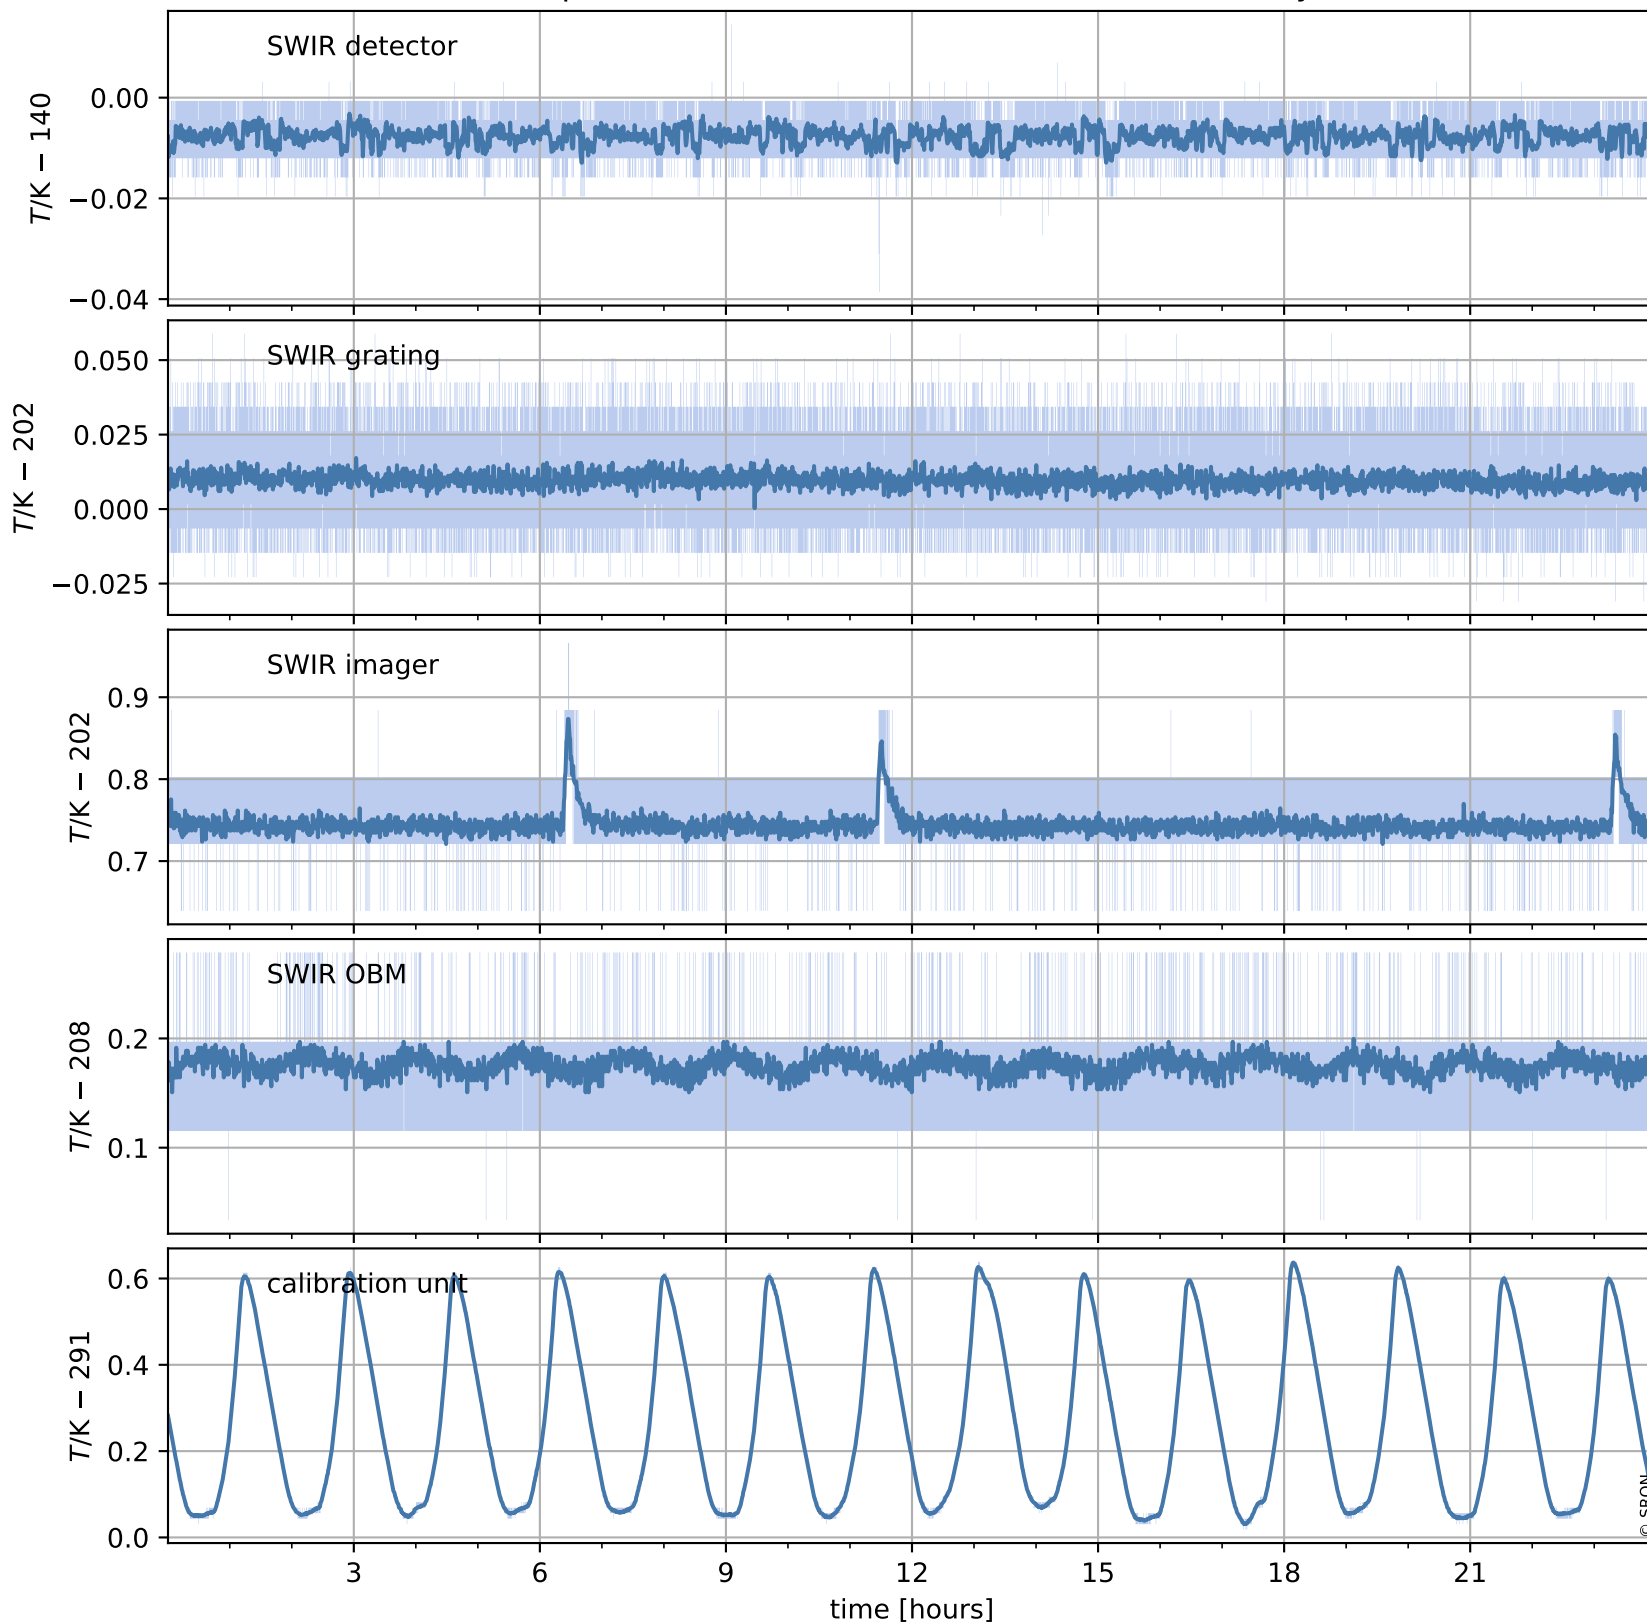

Tropomi SWIR housekeeping data

orbits : [7685, 7698]
coverage : 2019-04-08 / 2019-04-09
created : 2023-08-21T08:43:02

Temperature of sensors relevant for SWIR (one day)

Tropomi SWIR housekeeping data

orbits : [7214, 7698]
coverage : 2019-03-05 / 2019-04-09
created : 2023-08-21T08:43:03

Temperature of sensors relevant for SWIR (last month)

Tropomi SWIR housekeeping data

orbits : [7685, 7698]
coverage : 2019-04-08 / 2019-04-09
created : 2023-08-21T08:43:03

Current and duty cycle of 3 heaters relevant for SWIR (one day)

Tropomi SWIR housekeeping data

orbits : [7214, 7698]
coverage : 2019-03-05 / 2019-04-09
created : 2023-08-21T08:43:04

Current and duty cycle of 3 heaters relevant for SWIR (last month)

Tropomi SWIR housekeeping data