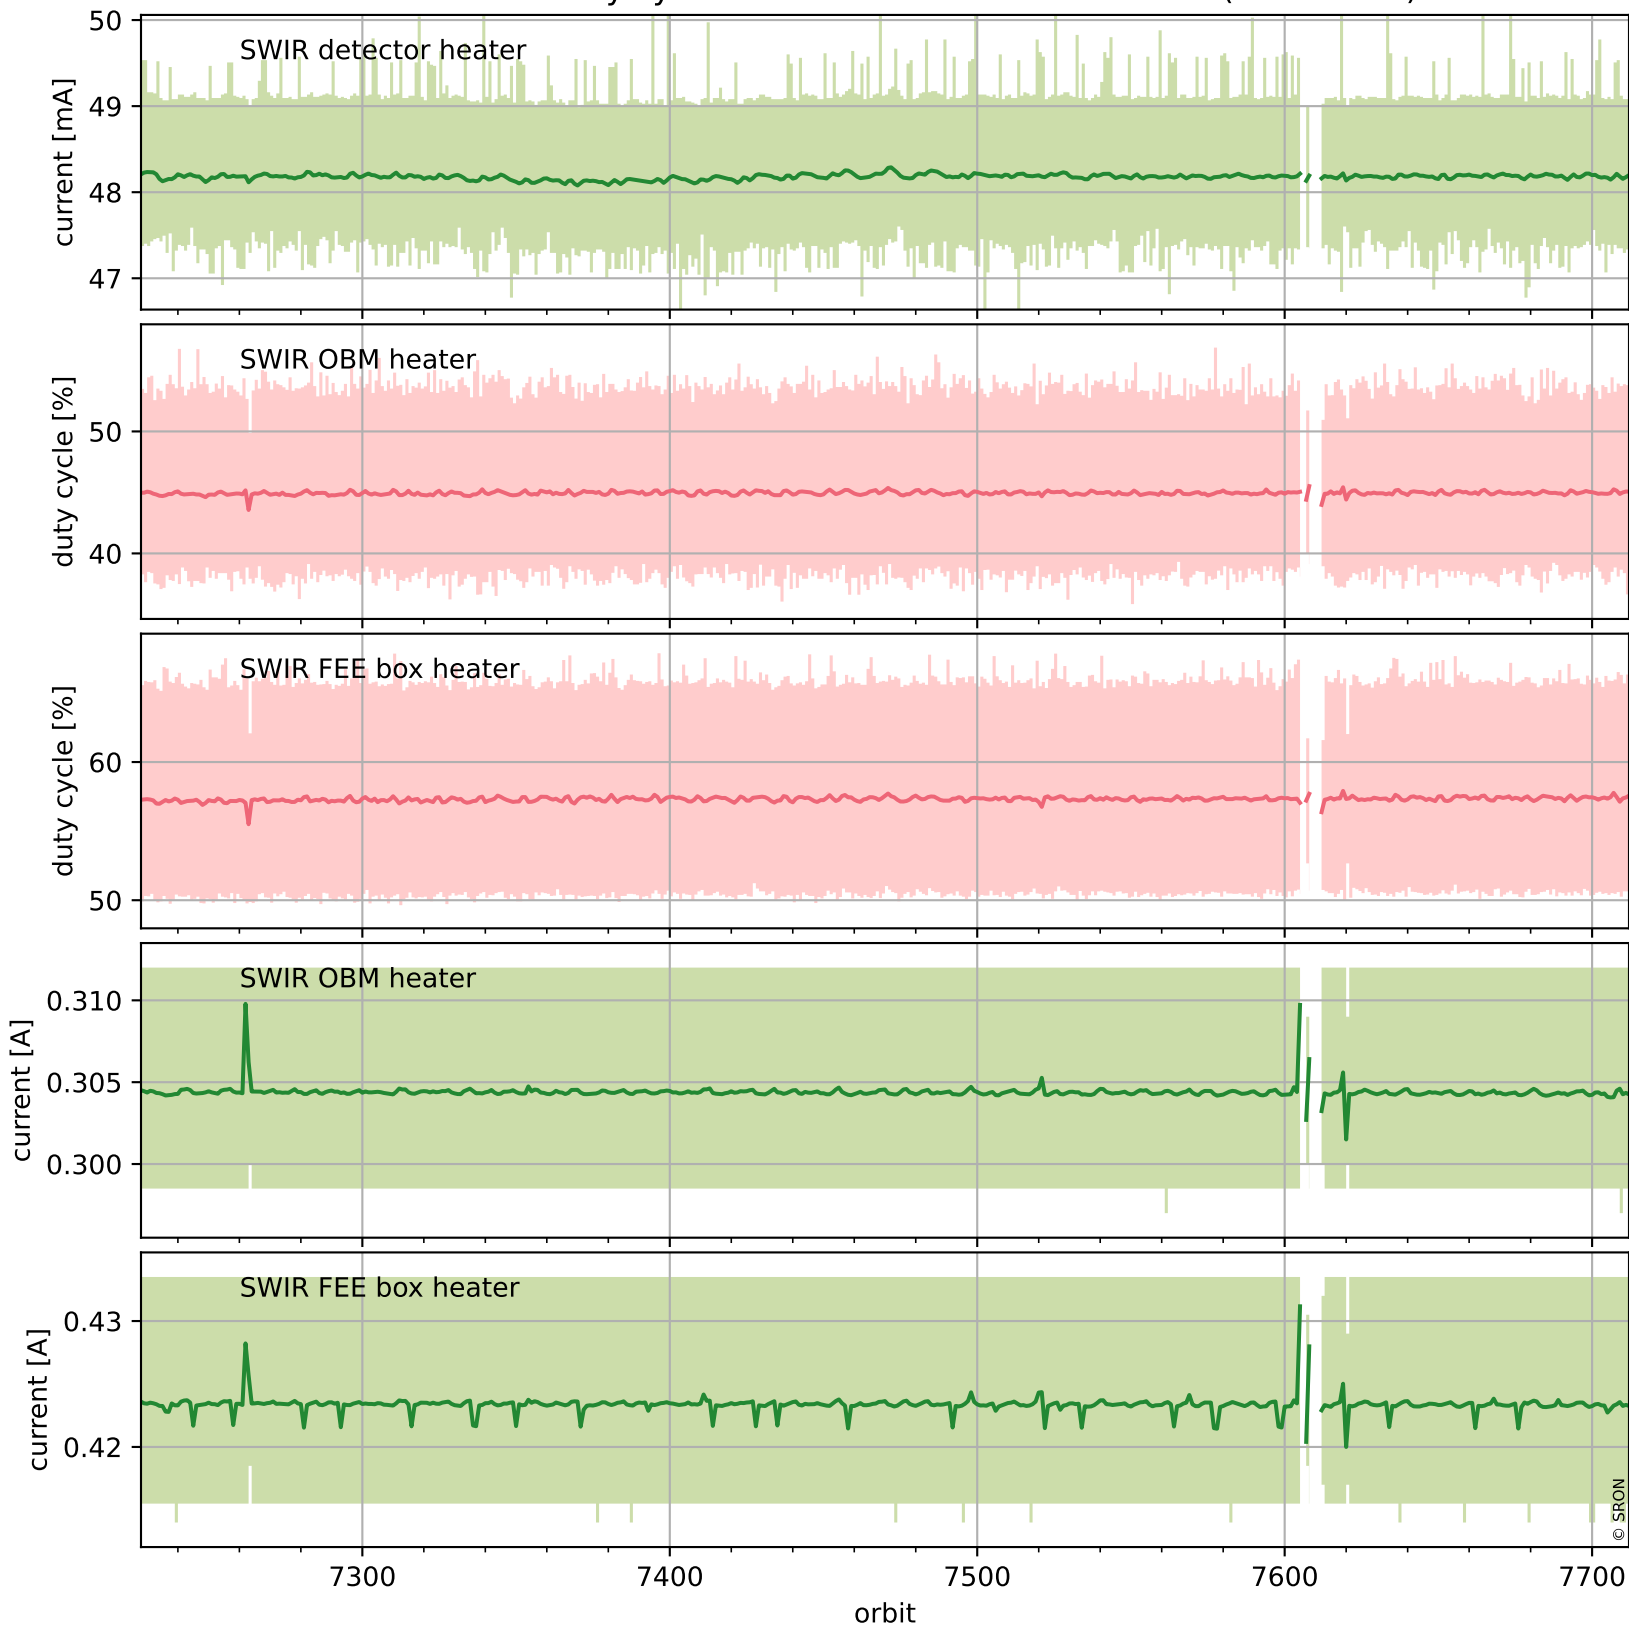

Tropomi SWIR housekeeping data

orbits : [7228, 7712]
coverage : 2019-03-06 / 2019-04-10
created : 2023-08-21T08:43:06

Current and duty cycle of 3 heaters relevant for SWIR (last month)