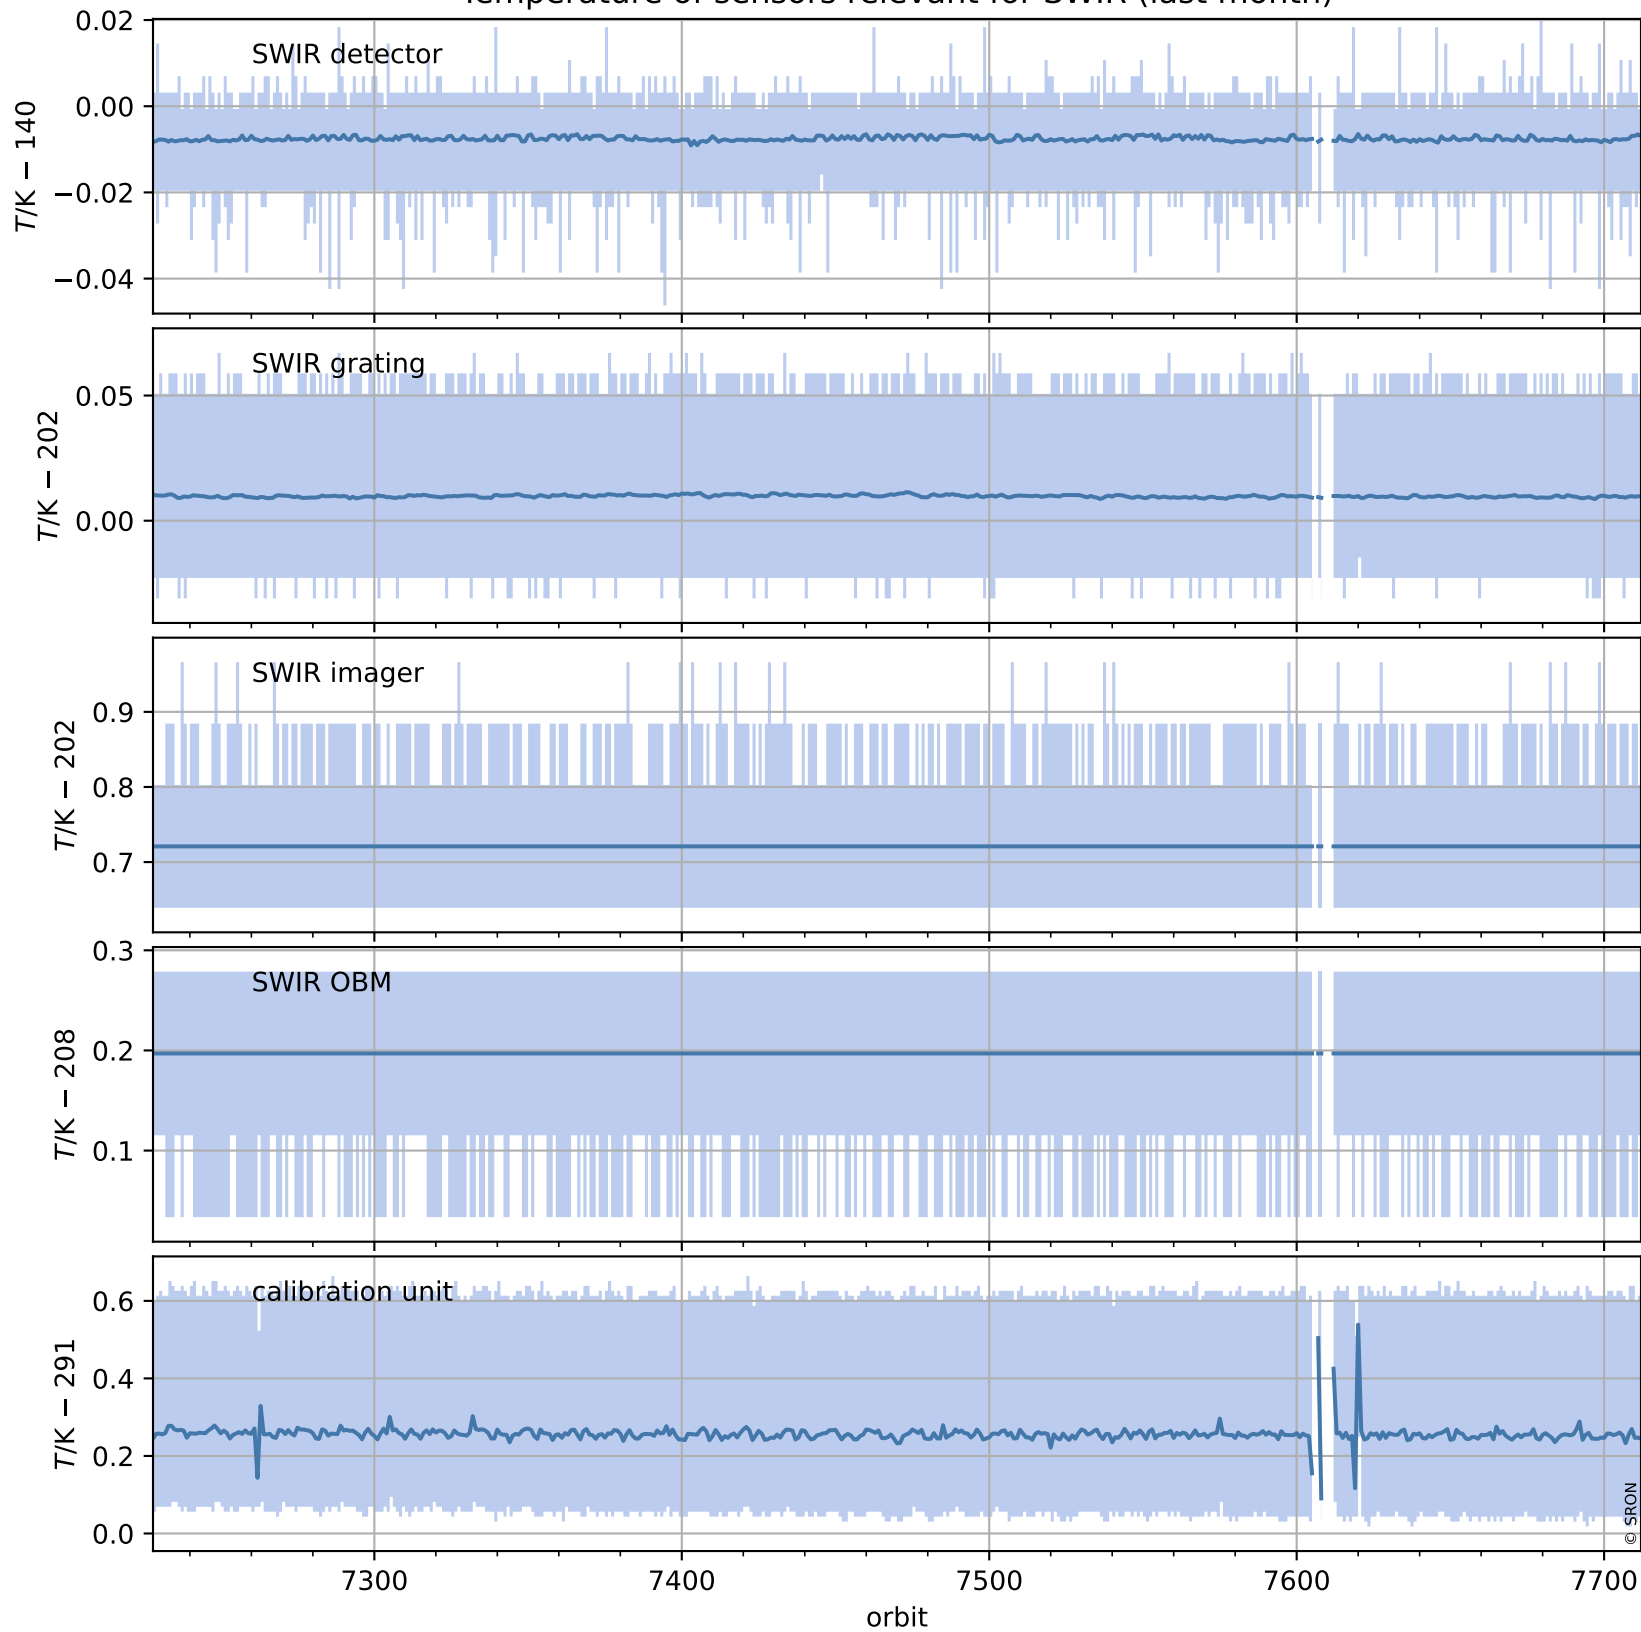

# Tropomi SWIR housekeeping data

orbits : [7699, 7712]  
coverage : 2019-04-09 / 2019-04-10  
created : 2023-08-21T08:43:05

## Temperature of sensors relevant for SWIR (one day)

# Tropomi SWIR housekeeping data

orbits : [7228, 7712]  
coverage : 2019-03-06 / 2019-04-10  
created : 2023-08-21T08:43:05

## Temperature of sensors relevant for SWIR (last month)