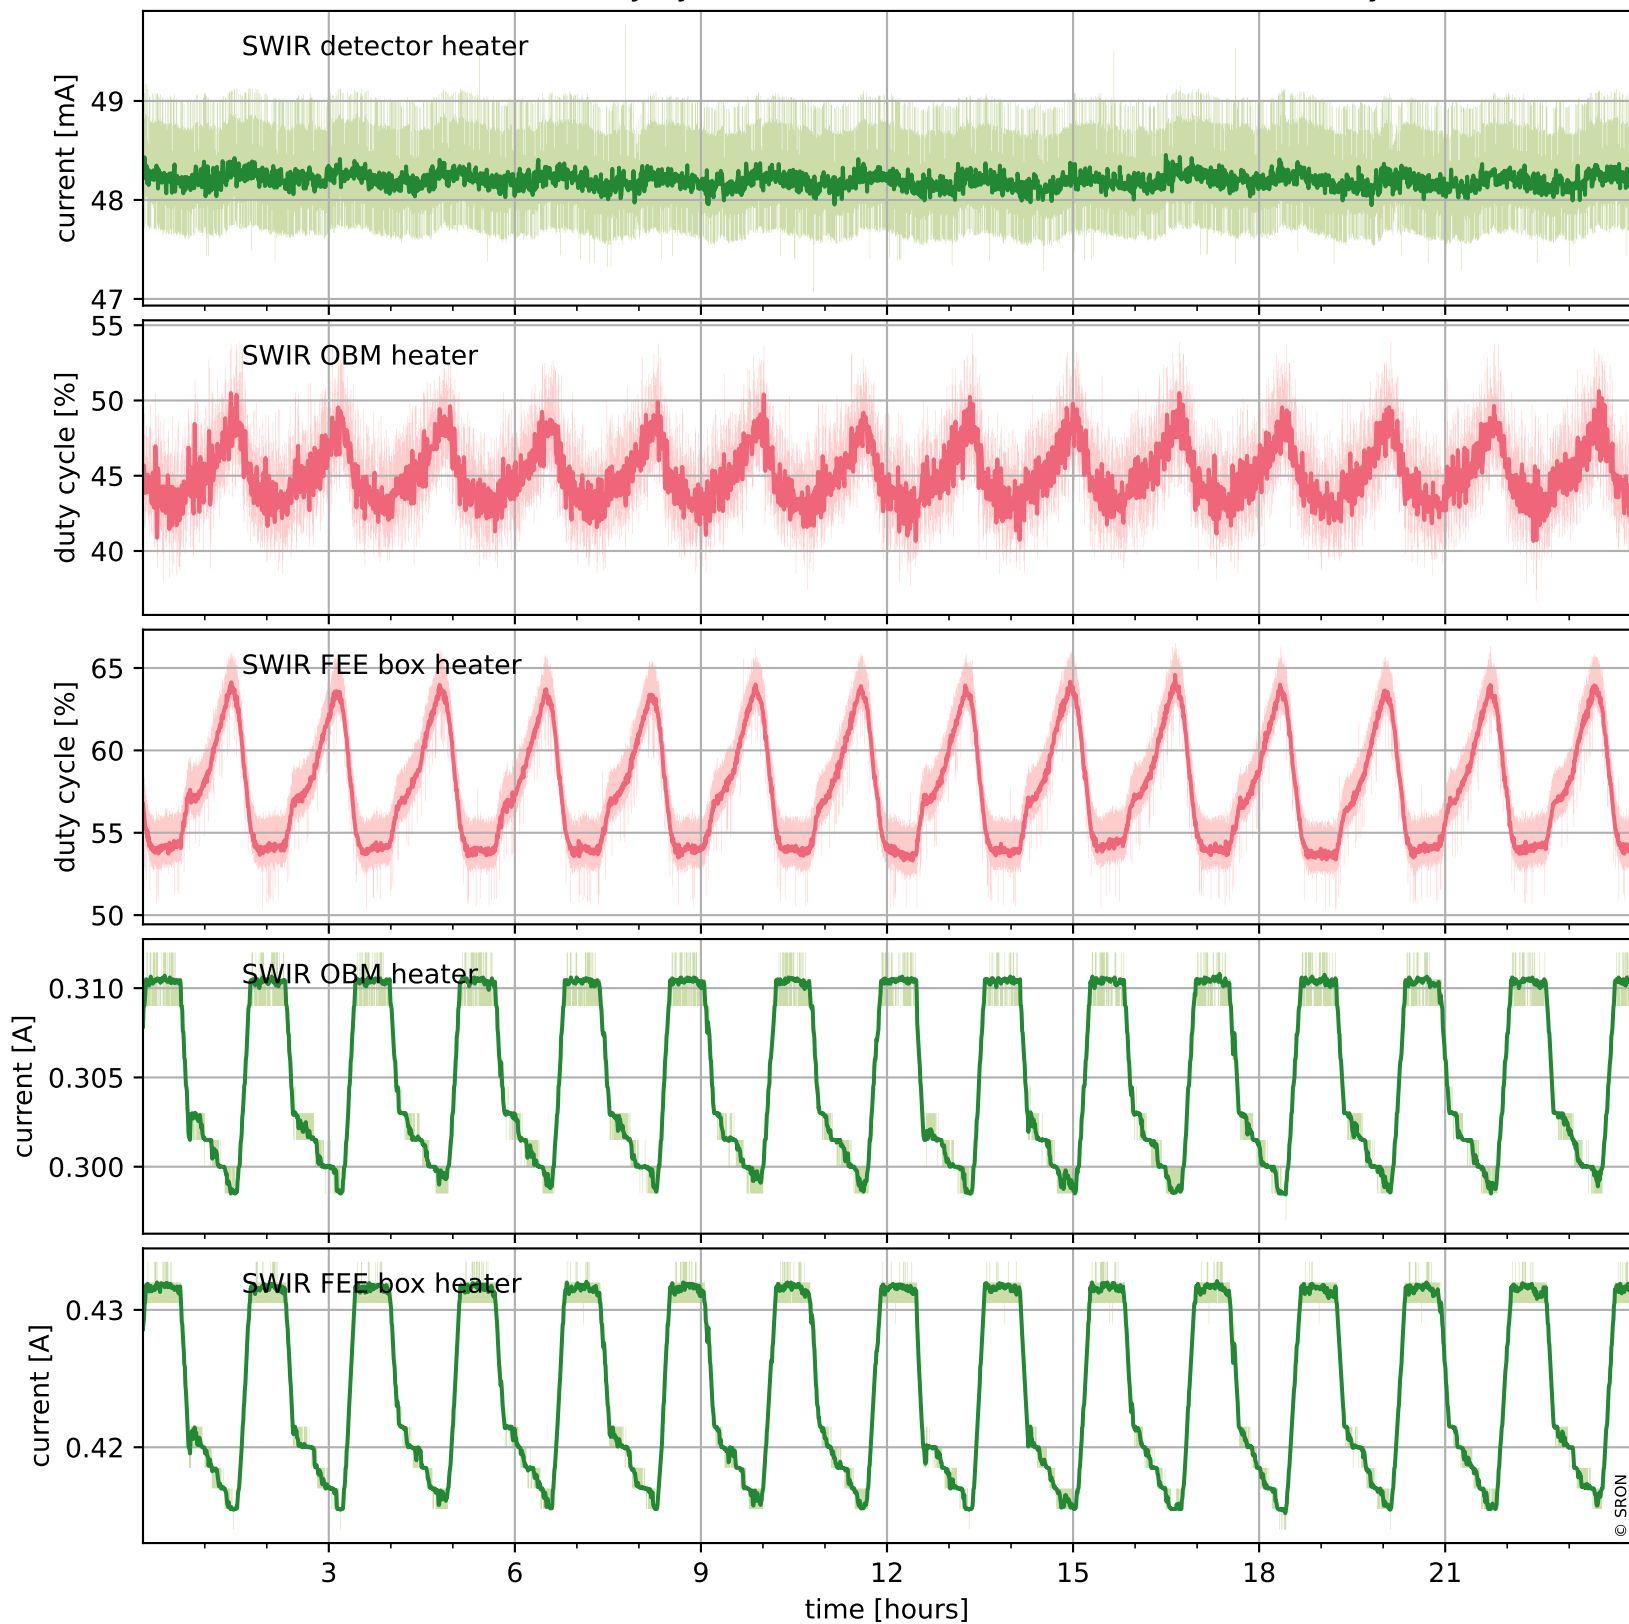

Tropomi SWIR housekeeping data

orbits : [7699, 7712]
coverage : 2019-04-09 / 2019-04-10
created : 2023-08-21T08:43:06

Current and duty cycle of 3 heaters relevant for SWIR (one day)