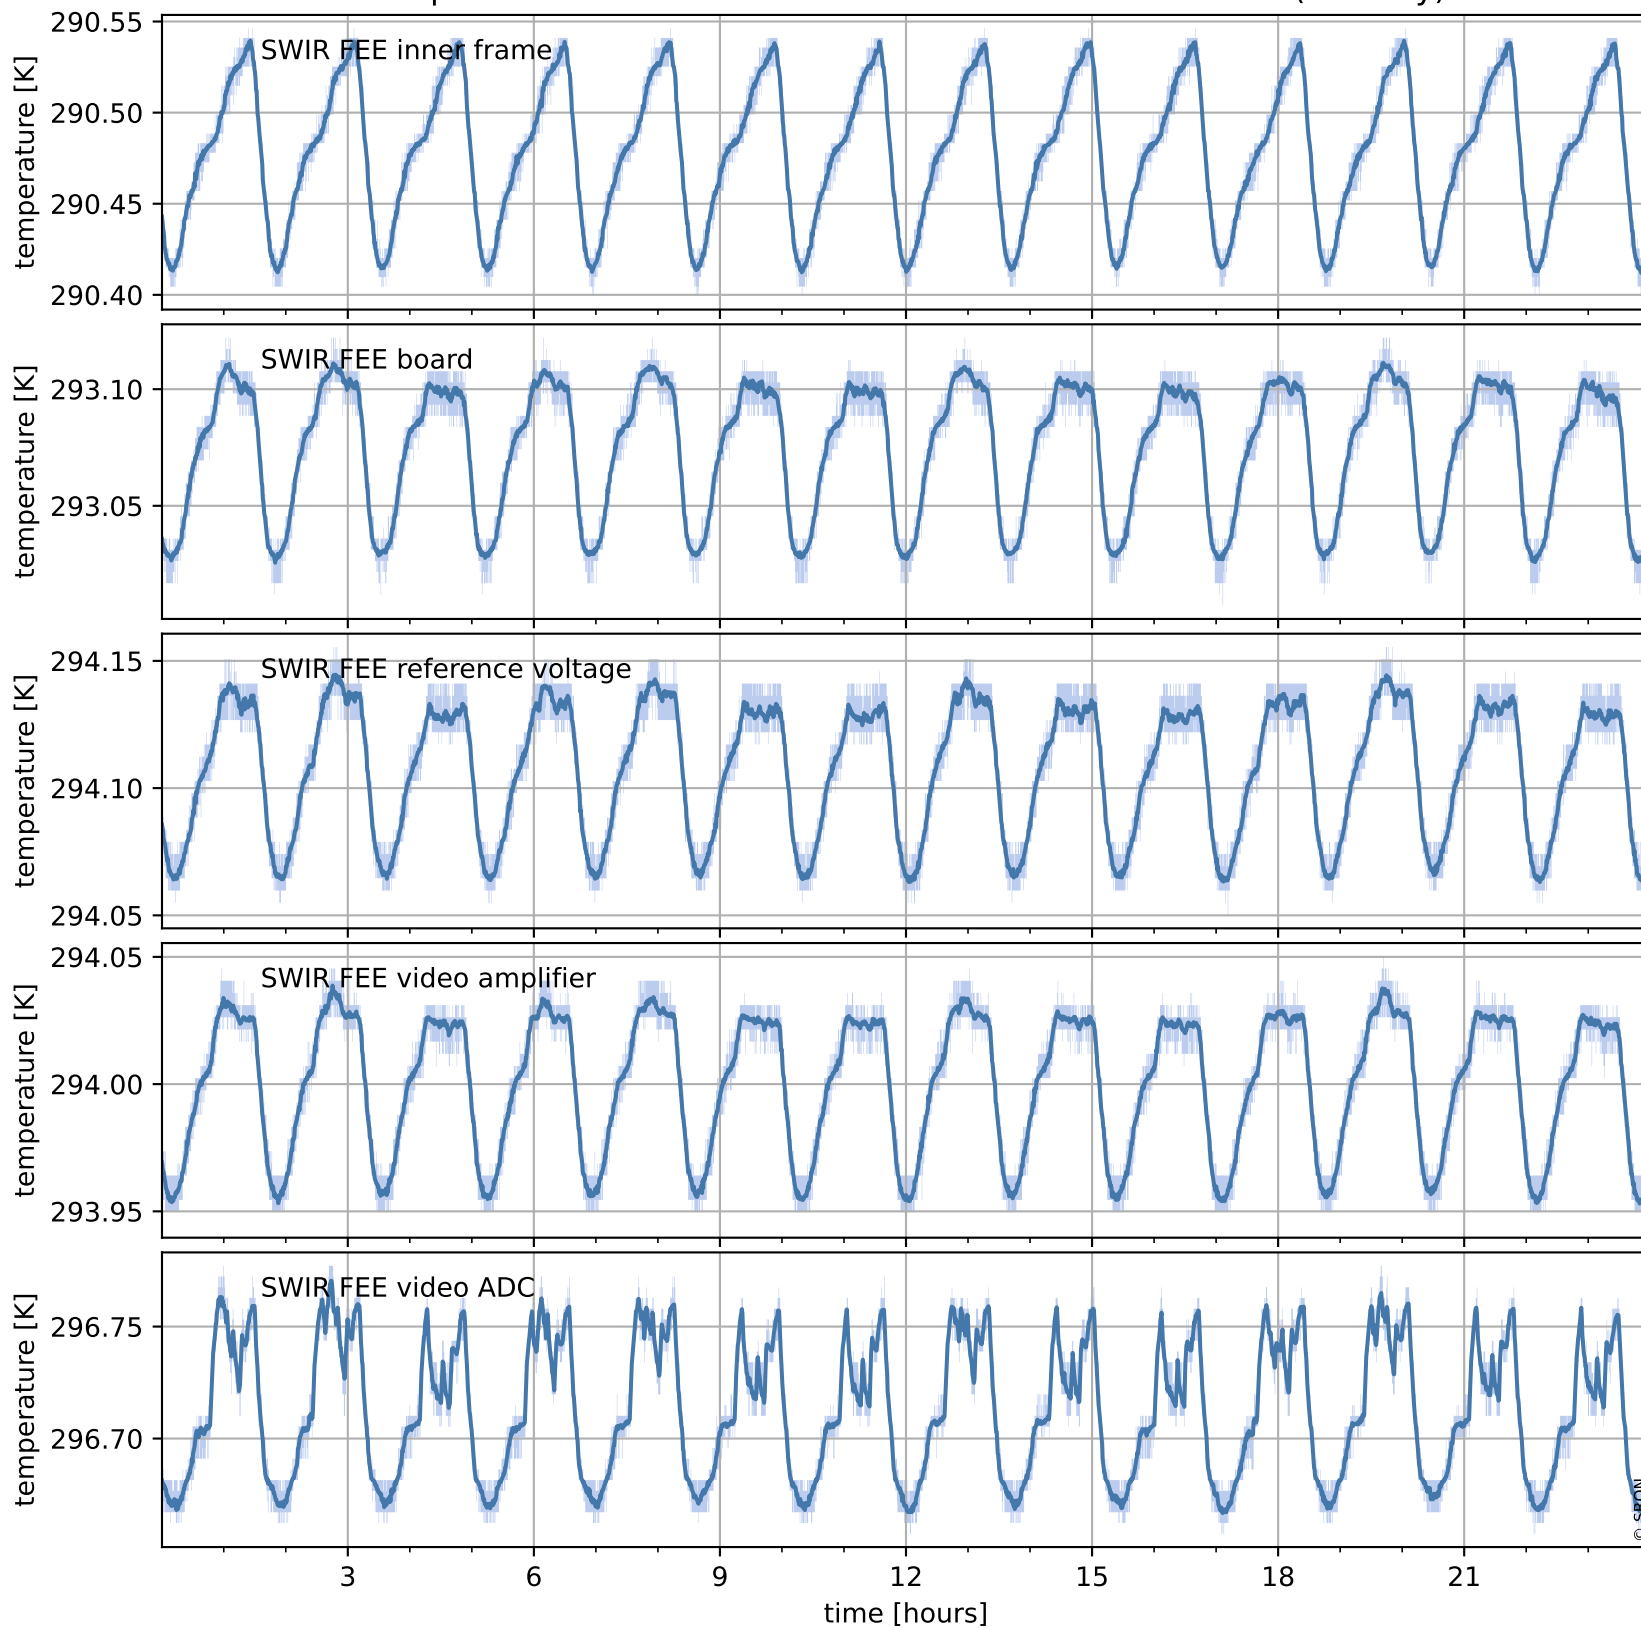

Tropomi SWIR housekeeping data

orbits : [7699, 7712]
coverage : 2019-04-09 / 2019-04-10
created : 2023-08-21T08:43:06

Temperature of sensors at the SWIR front-end electronics (one day)