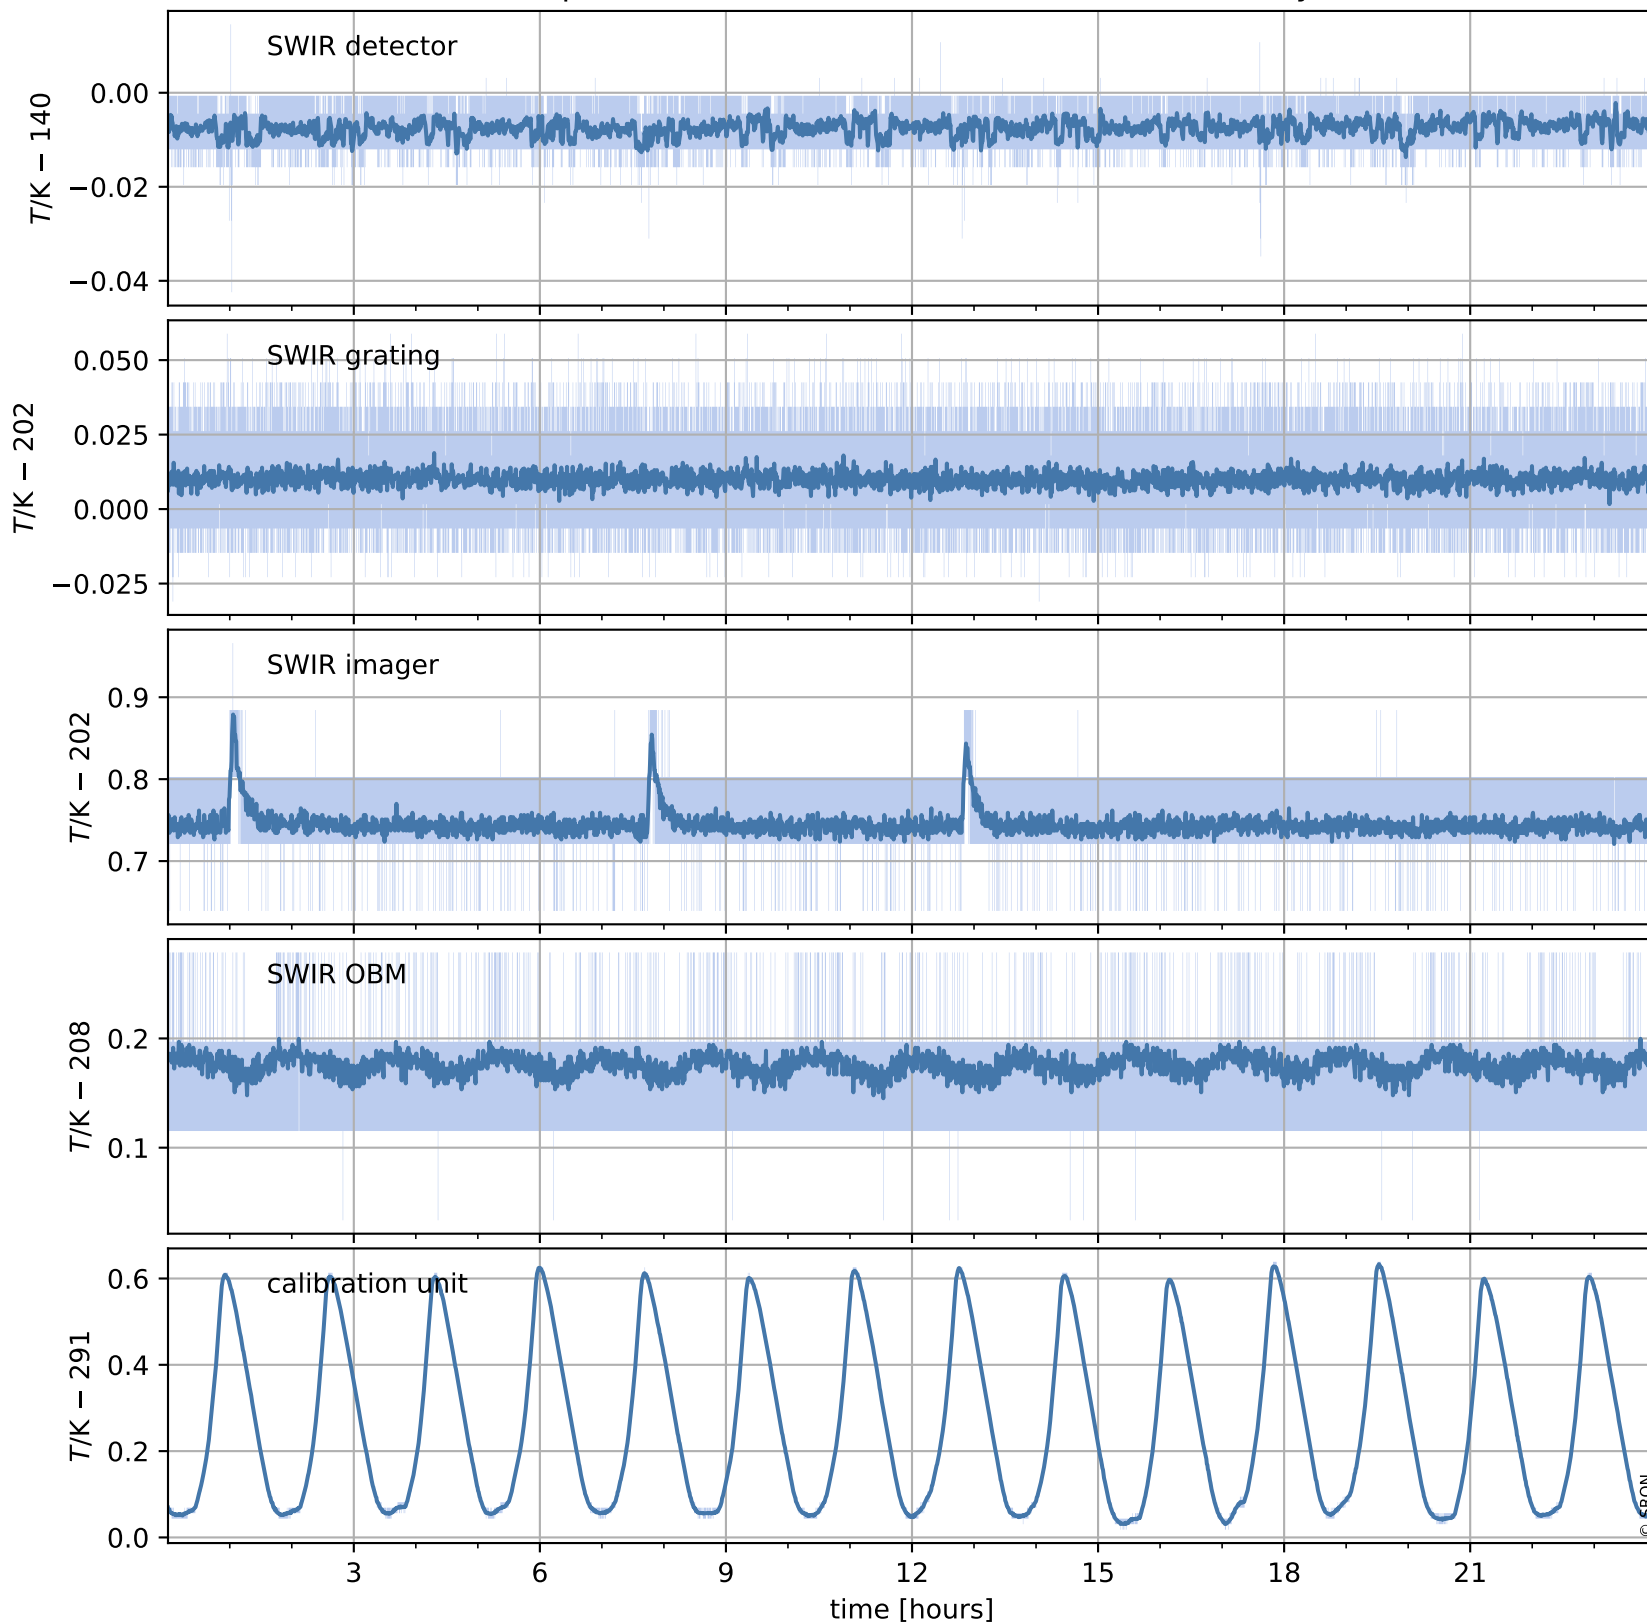

# Tropomi SWIR housekeeping data

orbits : [7699, 7712]  
coverage : 2019-04-09 / 2019-04-10  
created : 2023-08-21T08:43:05

## Temperature of sensors relevant for SWIR (one day)

## Temperature of sensors relevant for SWIR (last month)