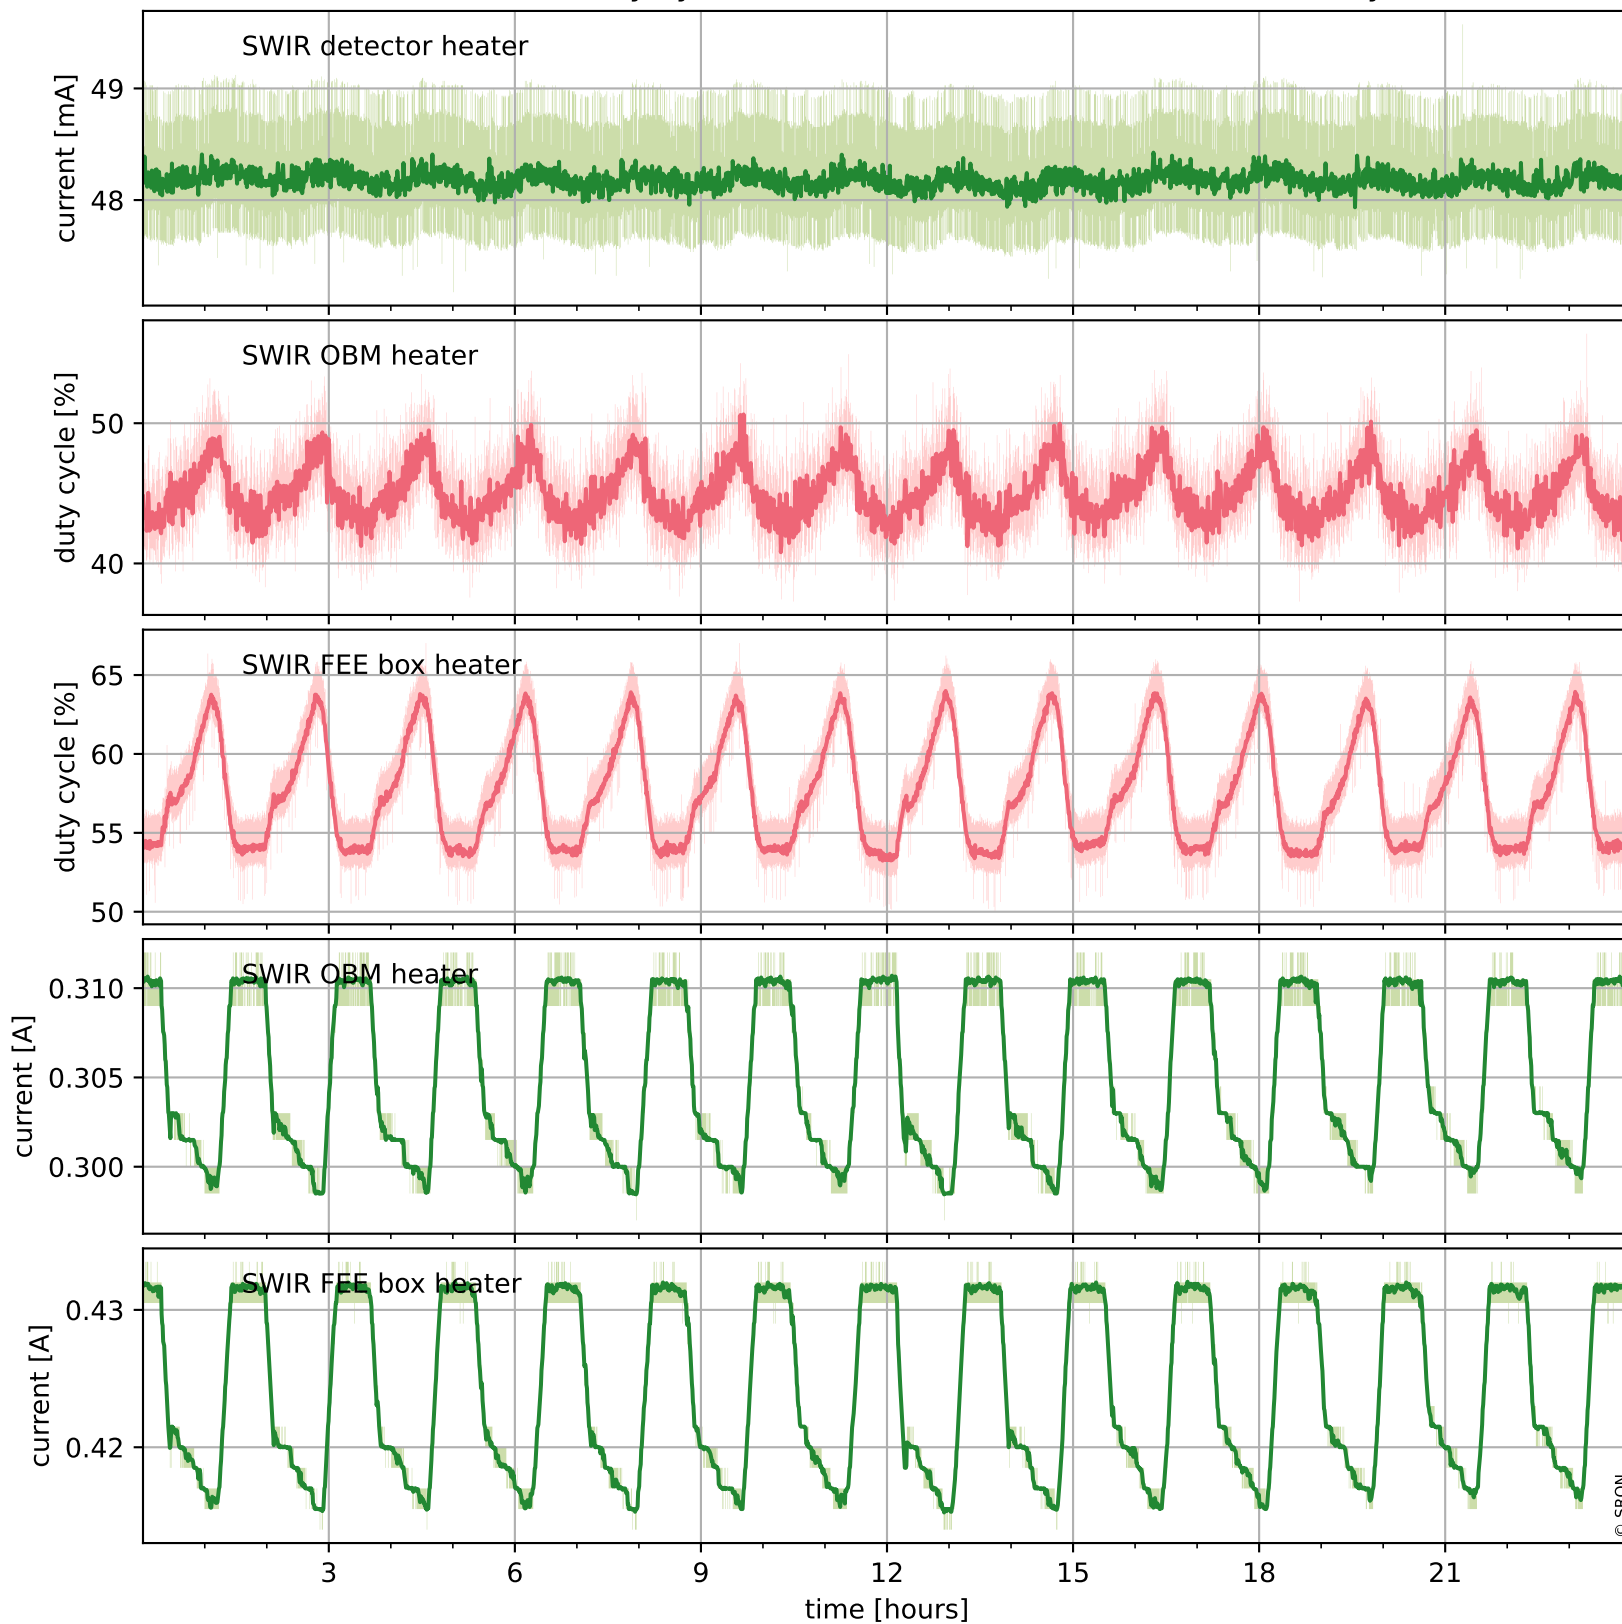

Tropomi SWIR housekeeping data

orbits : [7713, 7726]
coverage : 2019-04-10 / 2019-04-11
created : 2023-08-21T08:43:07

Temperature of sensors relevant for SWIR (one day)

Tropomi SWIR housekeeping data

orbits : [7242, 7726]
coverage : 2019-03-07 / 2019-04-11
created : 2023-08-21T08:43:08

Tropomi SWIR housekeeping data

orbits : [7713, 7726]
coverage : 2019-04-10 / 2019-04-11
created : 2023-08-21T08:43:08

Current and duty cycle of 3 heaters relevant for SWIR (one day)

Tropomi SWIR housekeeping data

orbits : [7242, 7726]
coverage : 2019-03-07 / 2019-04-11
created : 2023-08-21T08:43:08

Current and duty cycle of 3 heaters relevant for SWIR (last month)

Tropomi SWIR housekeeping data

orbits : [7713, 7726]
coverage : 2019-04-10 / 2019-04-11
created : 2023-08-21T08:43:09