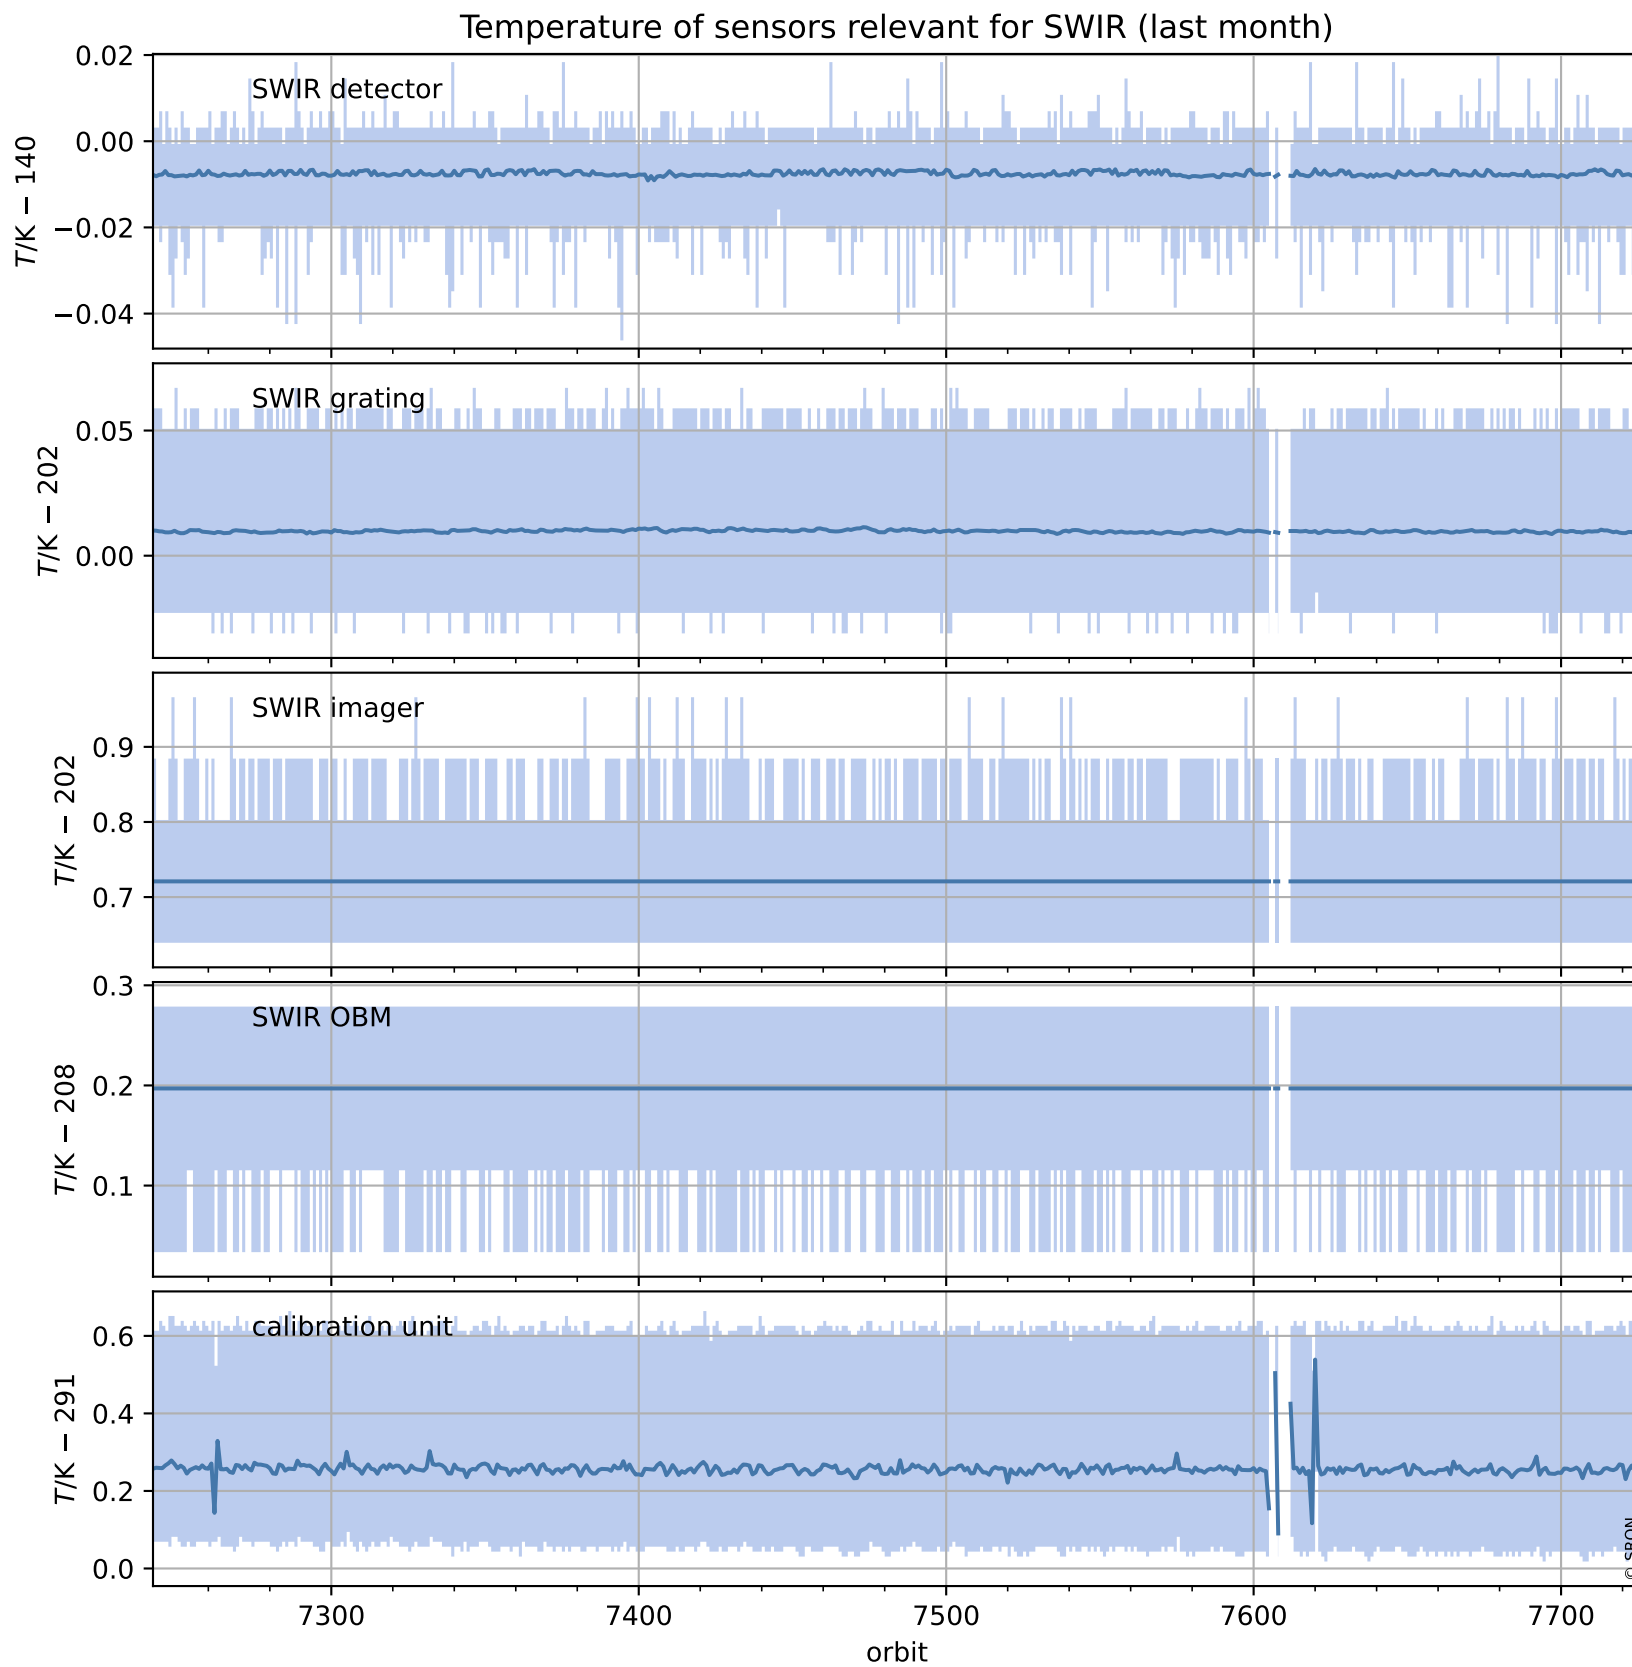

Tropomi SWIR housekeeping data

orbits : [7713, 7726]
coverage : 2019-04-10 / 2019-04-11
created : 2023-08-21T08:43:07

Temperature of sensors relevant for SWIR (one day)

Tropomi SWIR housekeeping data

orbits : [7242, 7726]
coverage : 2019-03-07 / 2019-04-11
created : 2023-08-21T08:43:08

Tropomi SWIR housekeeping data

orbits : [7713, 7726]
coverage : 2019-04-10 / 2019-04-11
created : 2023-08-21T08:43:08

Current and duty cycle of 3 heaters relevant for SWIR (one day)

Tropomi SWIR housekeeping data

orbits : [7242, 7726]
coverage : 2019-03-07 / 2019-04-11
created : 2023-08-21T08:43:08

Current and duty cycle of 3 heaters relevant for SWIR (last month)

Tropomi SWIR housekeeping data

orbits : [7713, 7726]
coverage : 2019-04-10 / 2019-04-11
created : 2023-08-21T08:43:09