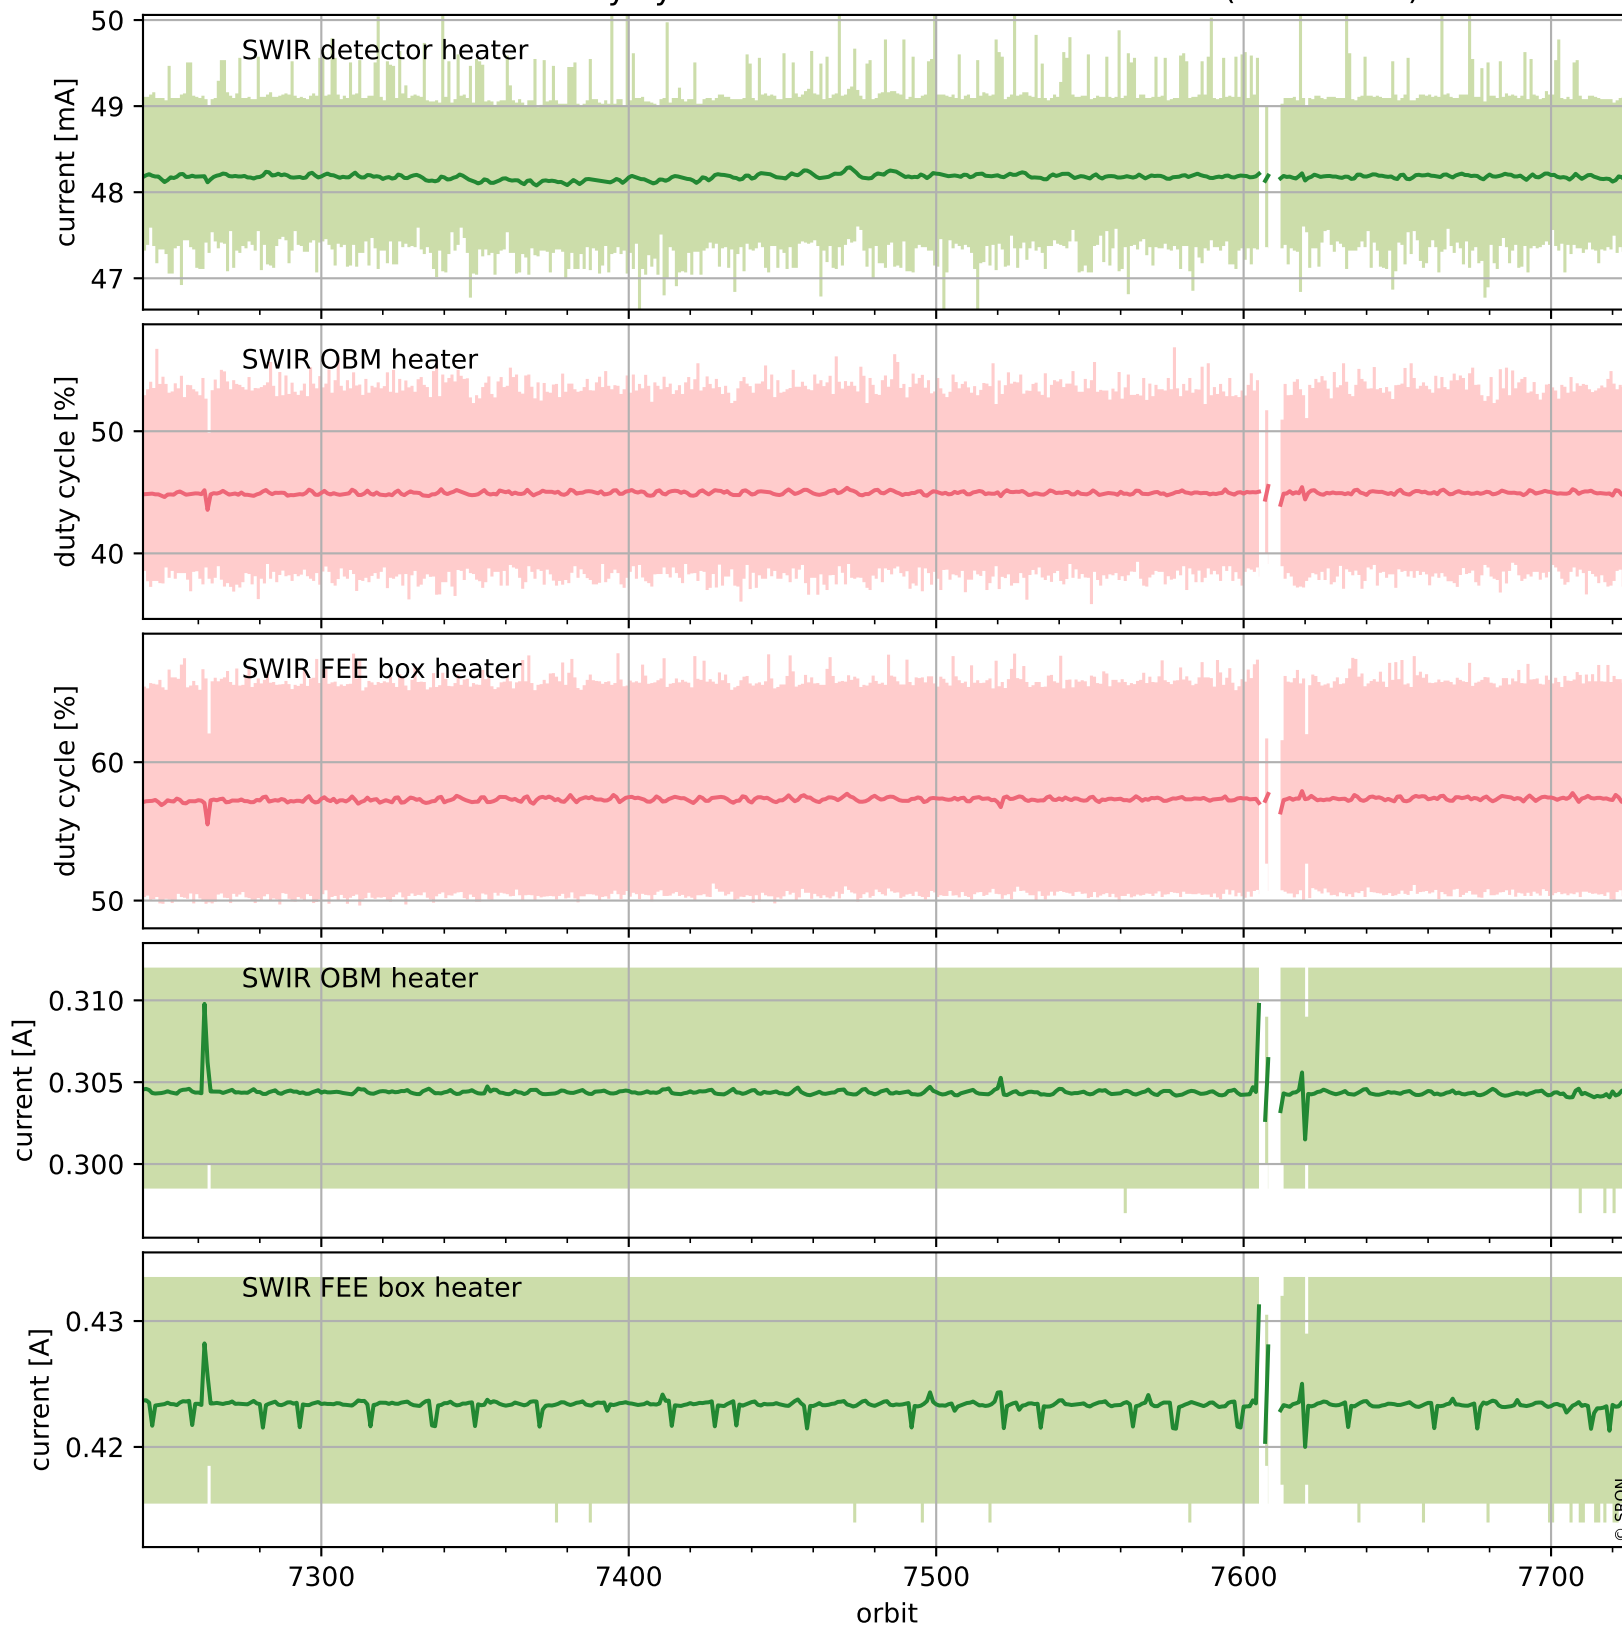

Tropomi SWIR housekeeping data

orbits : [7713, 7726]
coverage : 2019-04-10 / 2019-04-11
created : 2023-08-21T08:43:07

Temperature of sensors relevant for SWIR (one day)

Tropomi SWIR housekeeping data

orbits : [7242, 7726]
coverage : 2019-03-07 / 2019-04-11
created : 2023-08-21T08:43:08

Tropomi SWIR housekeeping data

orbits : [7713, 7726]
coverage : 2019-04-10 / 2019-04-11
created : 2023-08-21T08:43:08

Current and duty cycle of 3 heaters relevant for SWIR (one day)

Tropomi SWIR housekeeping data

orbits : [7242, 7726]
coverage : 2019-03-07 / 2019-04-11
created : 2023-08-21T08:43:08

Current and duty cycle of 3 heaters relevant for SWIR (last month)

Tropomi SWIR housekeeping data

orbits : [7713, 7726]
coverage : 2019-04-10 / 2019-04-11
created : 2023-08-21T08:43:09

Temperature of sensors at the SWIR front-end electronics (one day)

Tropomi SWIR housekeeping data

orbits : [7242, 7726]
coverage : 2019-03-07 / 2019-04-11
created : 2023-08-21T08:43:09

Temperature of sensors at the SWIR front-end electronics (last month)