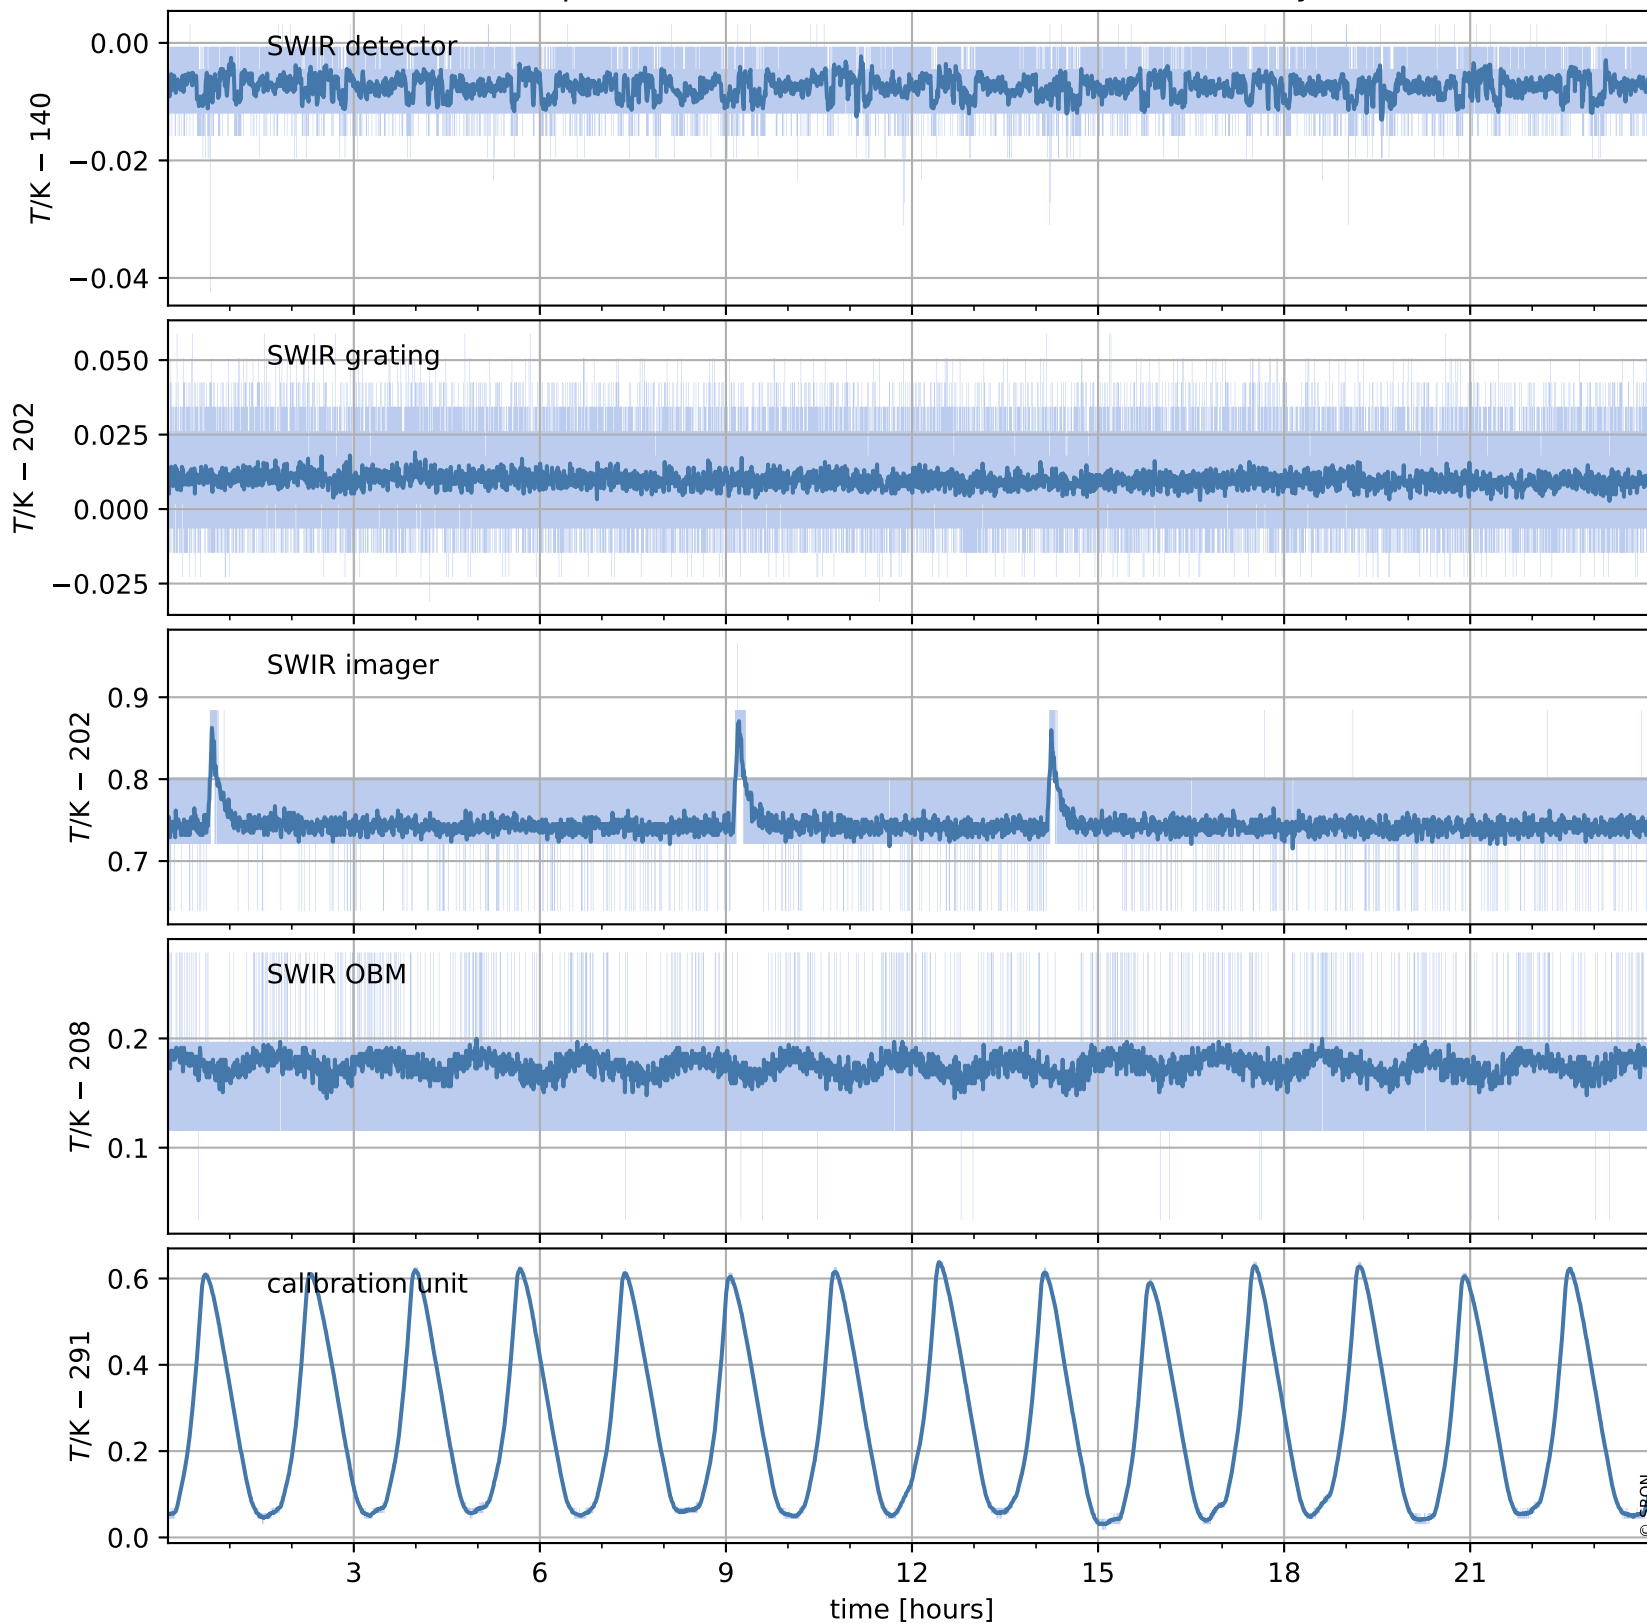

Tropomi SWIR housekeeping data

orbits : [7713, 7726]
coverage : 2019-04-10 / 2019-04-11
created : 2023-08-21T08:43:07

Temperature of sensors relevant for SWIR (one day)

Tropomi SWIR housekeeping data

orbits : [7242, 7726]
coverage : 2019-03-07 / 2019-04-11
created : 2023-08-21T08:43:08

Tropomi SWIR housekeeping data

orbits : [7713, 7726]
coverage : 2019-04-10 / 2019-04-11
created : 2023-08-21T08:43:08

Current and duty cycle of 3 heaters relevant for SWIR (one day)

Tropomi SWIR housekeeping data

orbits : [7242, 7726]
coverage : 2019-03-07 / 2019-04-11
created : 2023-08-21T08:43:08

Current and duty cycle of 3 heaters relevant for SWIR (last month)

Tropomi SWIR housekeeping data

orbits : [7713, 7726]
coverage : 2019-04-10 / 2019-04-11
created : 2023-08-21T08:43:09