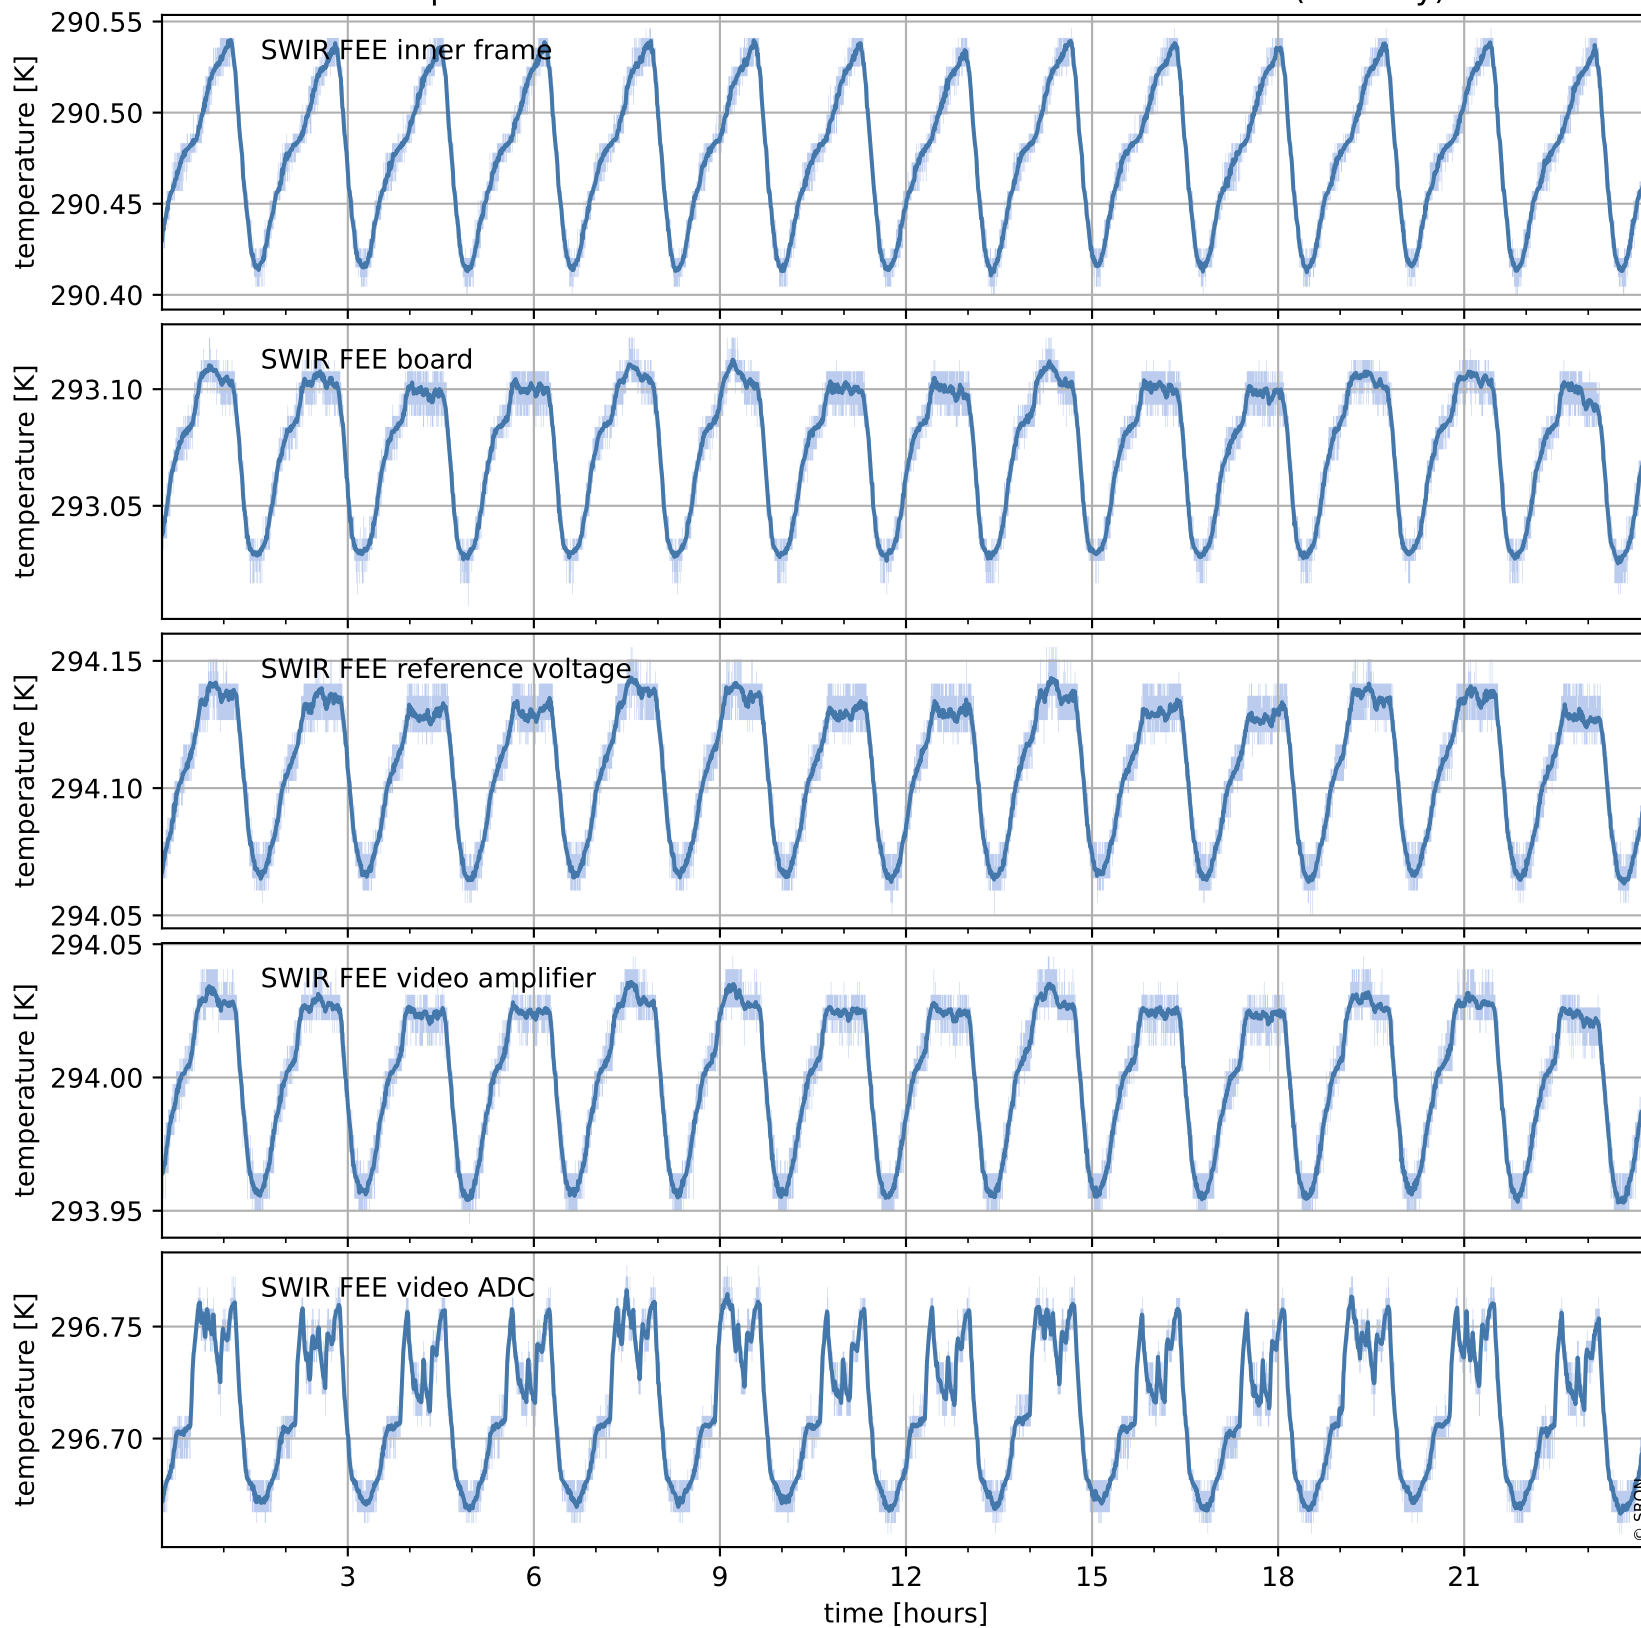

Tropomi SWIR housekeeping data

orbits : [7713, 7726]
coverage : 2019-04-10 / 2019-04-11
created : 2023-08-21T08:43:09

Temperature of sensors at the SWIR front-end electronics (one day)