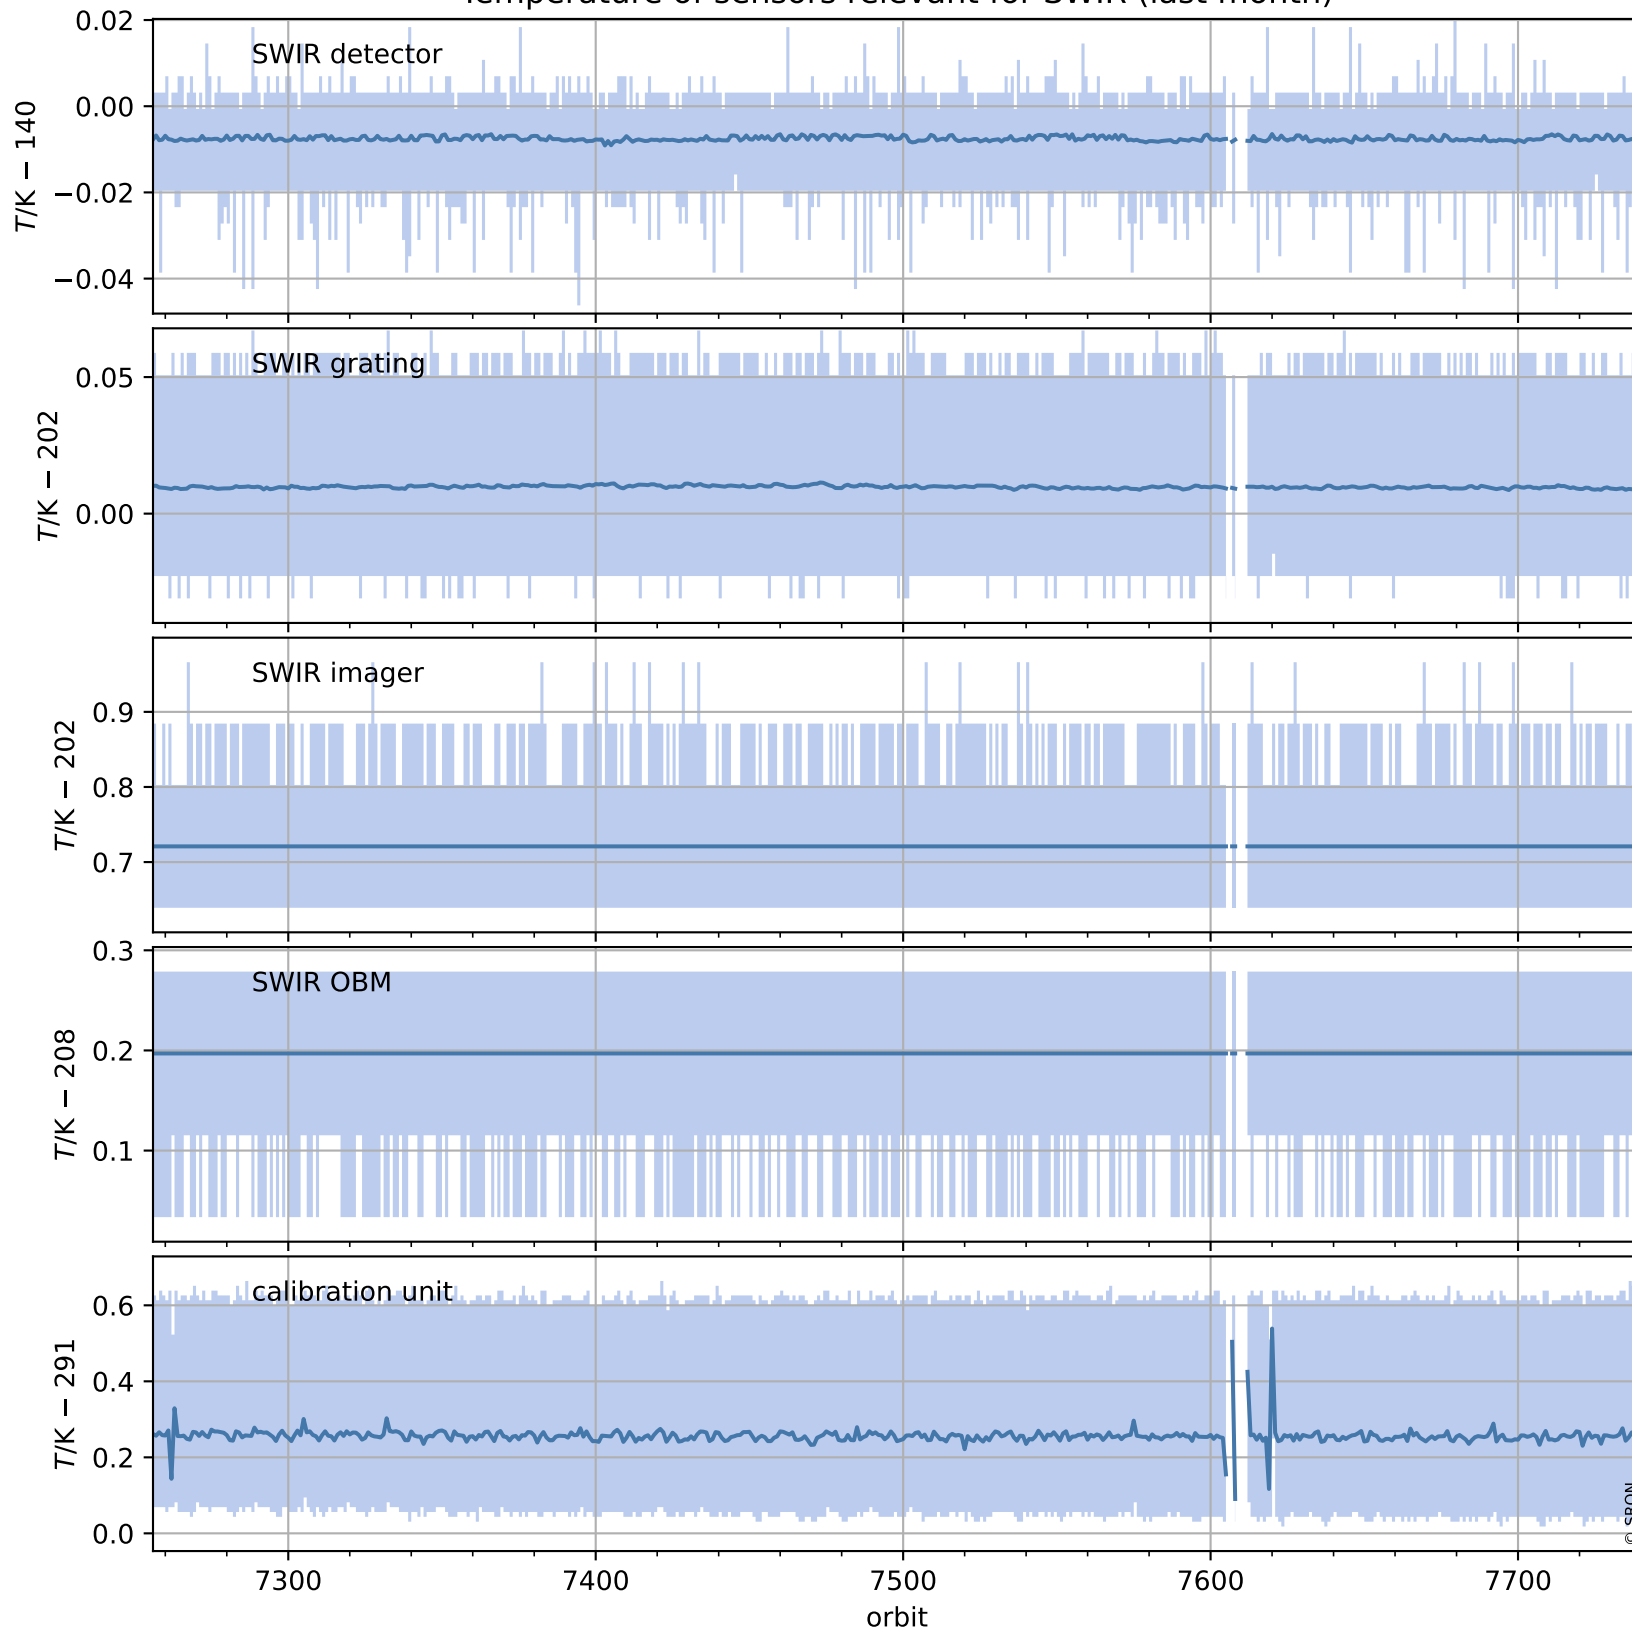

Tropomi SWIR housekeeping data

orbits : [7727, 7740]
coverage : 2019-04-11 / 2019-04-12
created : 2023-08-21T08:43:10

Temperature of sensors relevant for SWIR (one day)

Tropomi SWIR housekeeping data

orbits : [7256, 7740]
coverage : 2019-03-08 / 2019-04-12
created : 2023-08-21T08:43:10

Temperature of sensors relevant for SWIR (last month)

Tropomi SWIR housekeeping data

orbits : [7727, 7740]
coverage : 2019-04-11 / 2019-04-12
created : 2023-08-21T08:43:10

Current and duty cycle of 3 heaters relevant for SWIR (one day)

Tropomi SWIR housekeeping data

orbits : [7256, 7740]
coverage : 2019-03-08 / 2019-04-12
created : 2023-08-21T08:43:11

Current and duty cycle of 3 heaters relevant for SWIR (last month)

Tropomi SWIR housekeeping data

orbits : [7727, 7740]
coverage : 2019-04-11 / 2019-04-12
created : 2023-08-21T08:43:11

Temperature of sensors at the SWIR front-end electronics (one day)

Tropomi SWIR housekeeping data

orbits : [7256, 7740]
coverage : 2019-03-08 / 2019-04-12
created : 2023-08-21T08:43:12