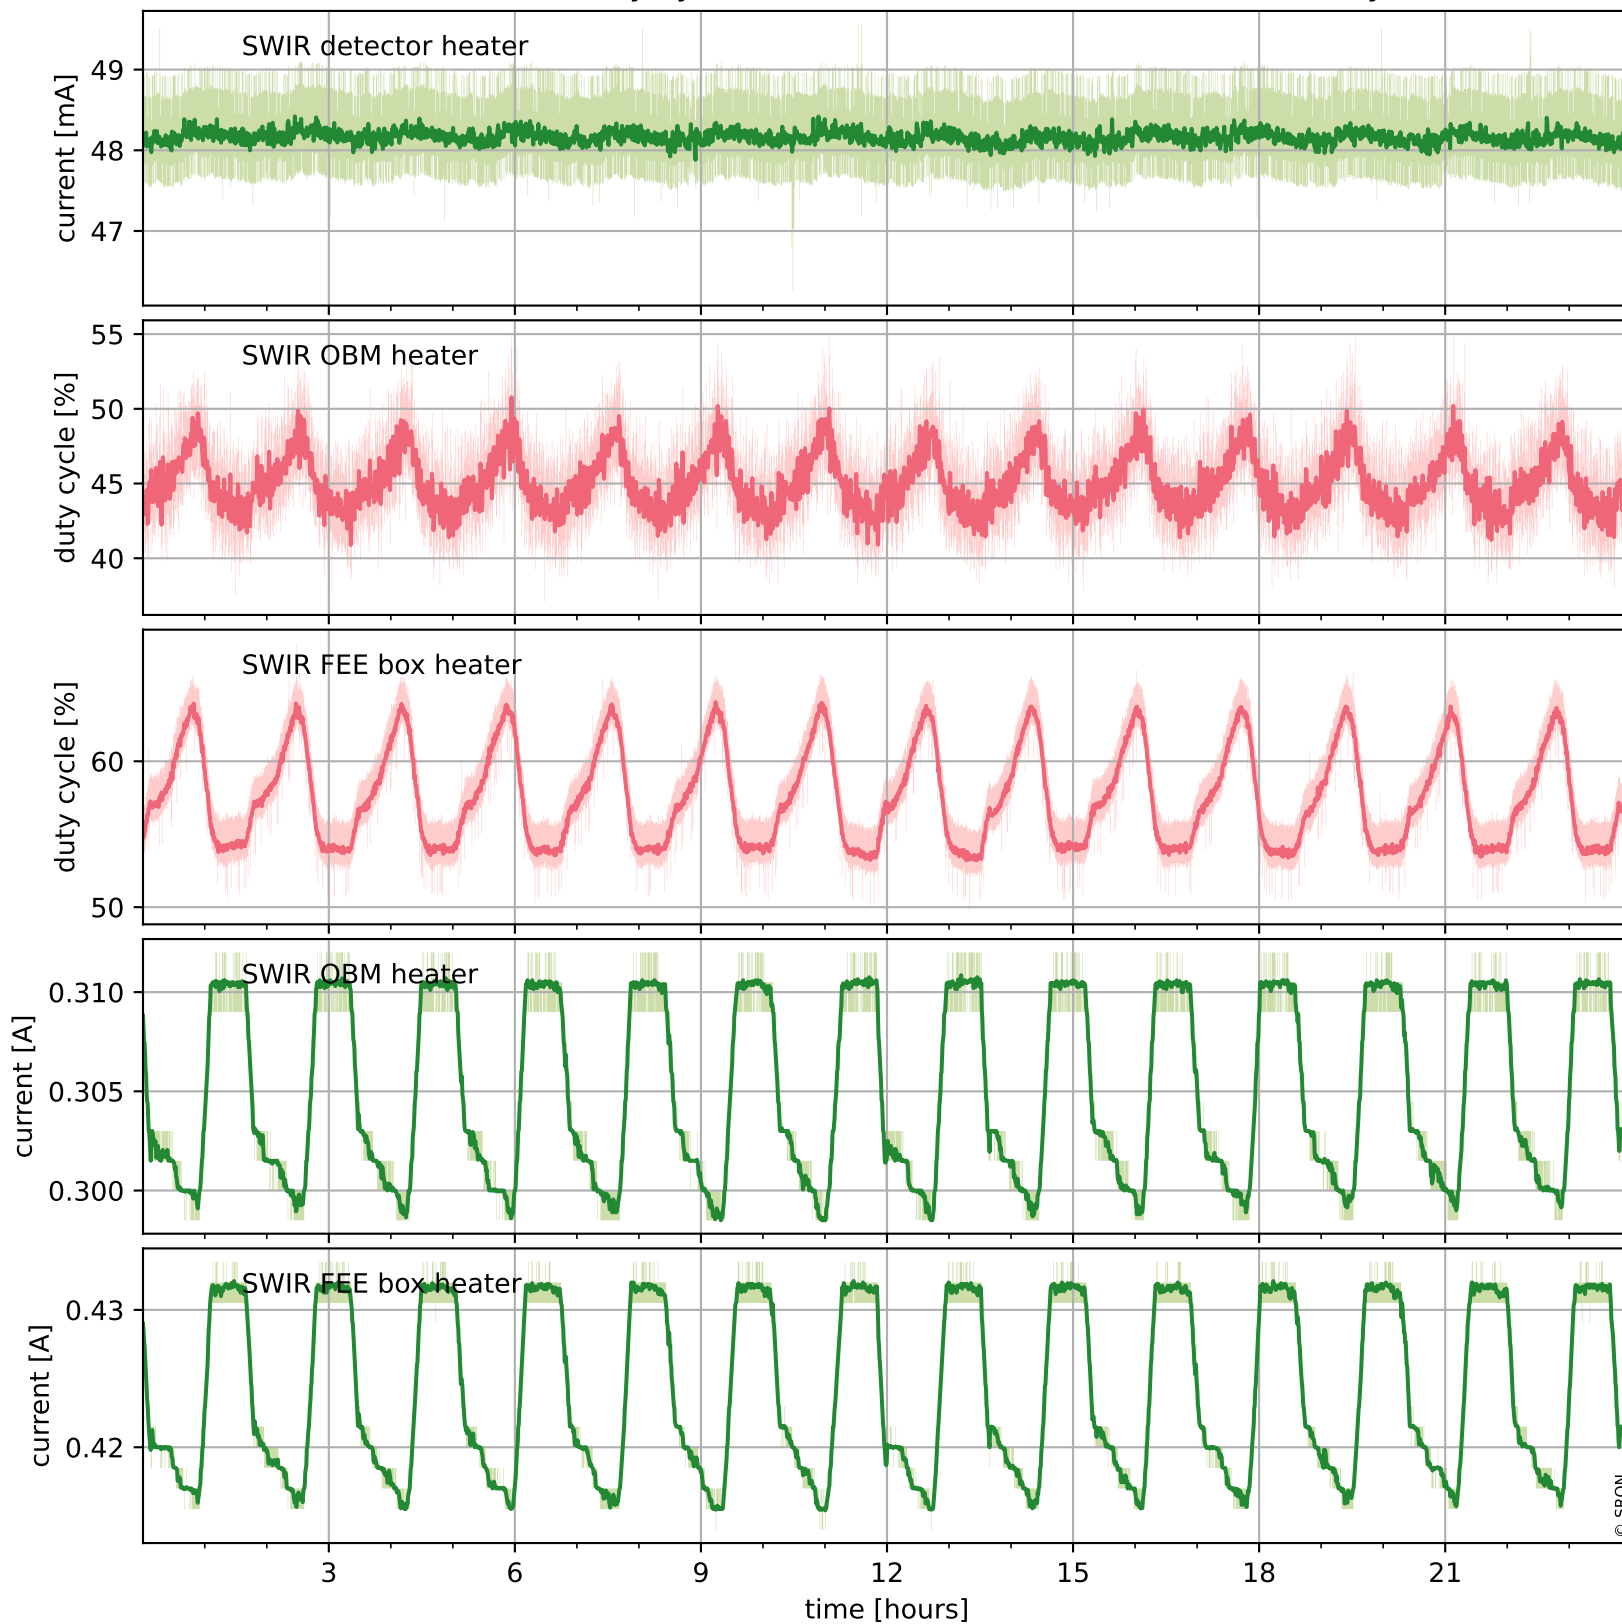

Tropomi SWIR housekeeping data

orbits : [7727, 7740]
coverage : 2019-04-11 / 2019-04-12
created : 2023-08-21T08:43:10

Temperature of sensors relevant for SWIR (one day)

Tropomi SWIR housekeeping data

orbits : [7256, 7740]
coverage : 2019-03-08 / 2019-04-12
created : 2023-08-21T08:43:10

Temperature of sensors relevant for SWIR (last month)

Tropomi SWIR housekeeping data

orbits : [7727, 7740]
coverage : 2019-04-11 / 2019-04-12
created : 2023-08-21T08:43:10

Current and duty cycle of 3 heaters relevant for SWIR (one day)

Tropomi SWIR housekeeping data

orbits : [7256, 7740]
coverage : 2019-03-08 / 2019-04-12
created : 2023-08-21T08:43:11

Current and duty cycle of 3 heaters relevant for SWIR (last month)

Tropomi SWIR housekeeping data

orbits : [7727, 7740]
coverage : 2019-04-11 / 2019-04-12
created : 2023-08-21T08:43:11

Temperature of sensors at the SWIR front-end electronics (one day)

Tropomi SWIR housekeeping data

orbits : [7256, 7740]
coverage : 2019-03-08 / 2019-04-12
created : 2023-08-21T08:43:12