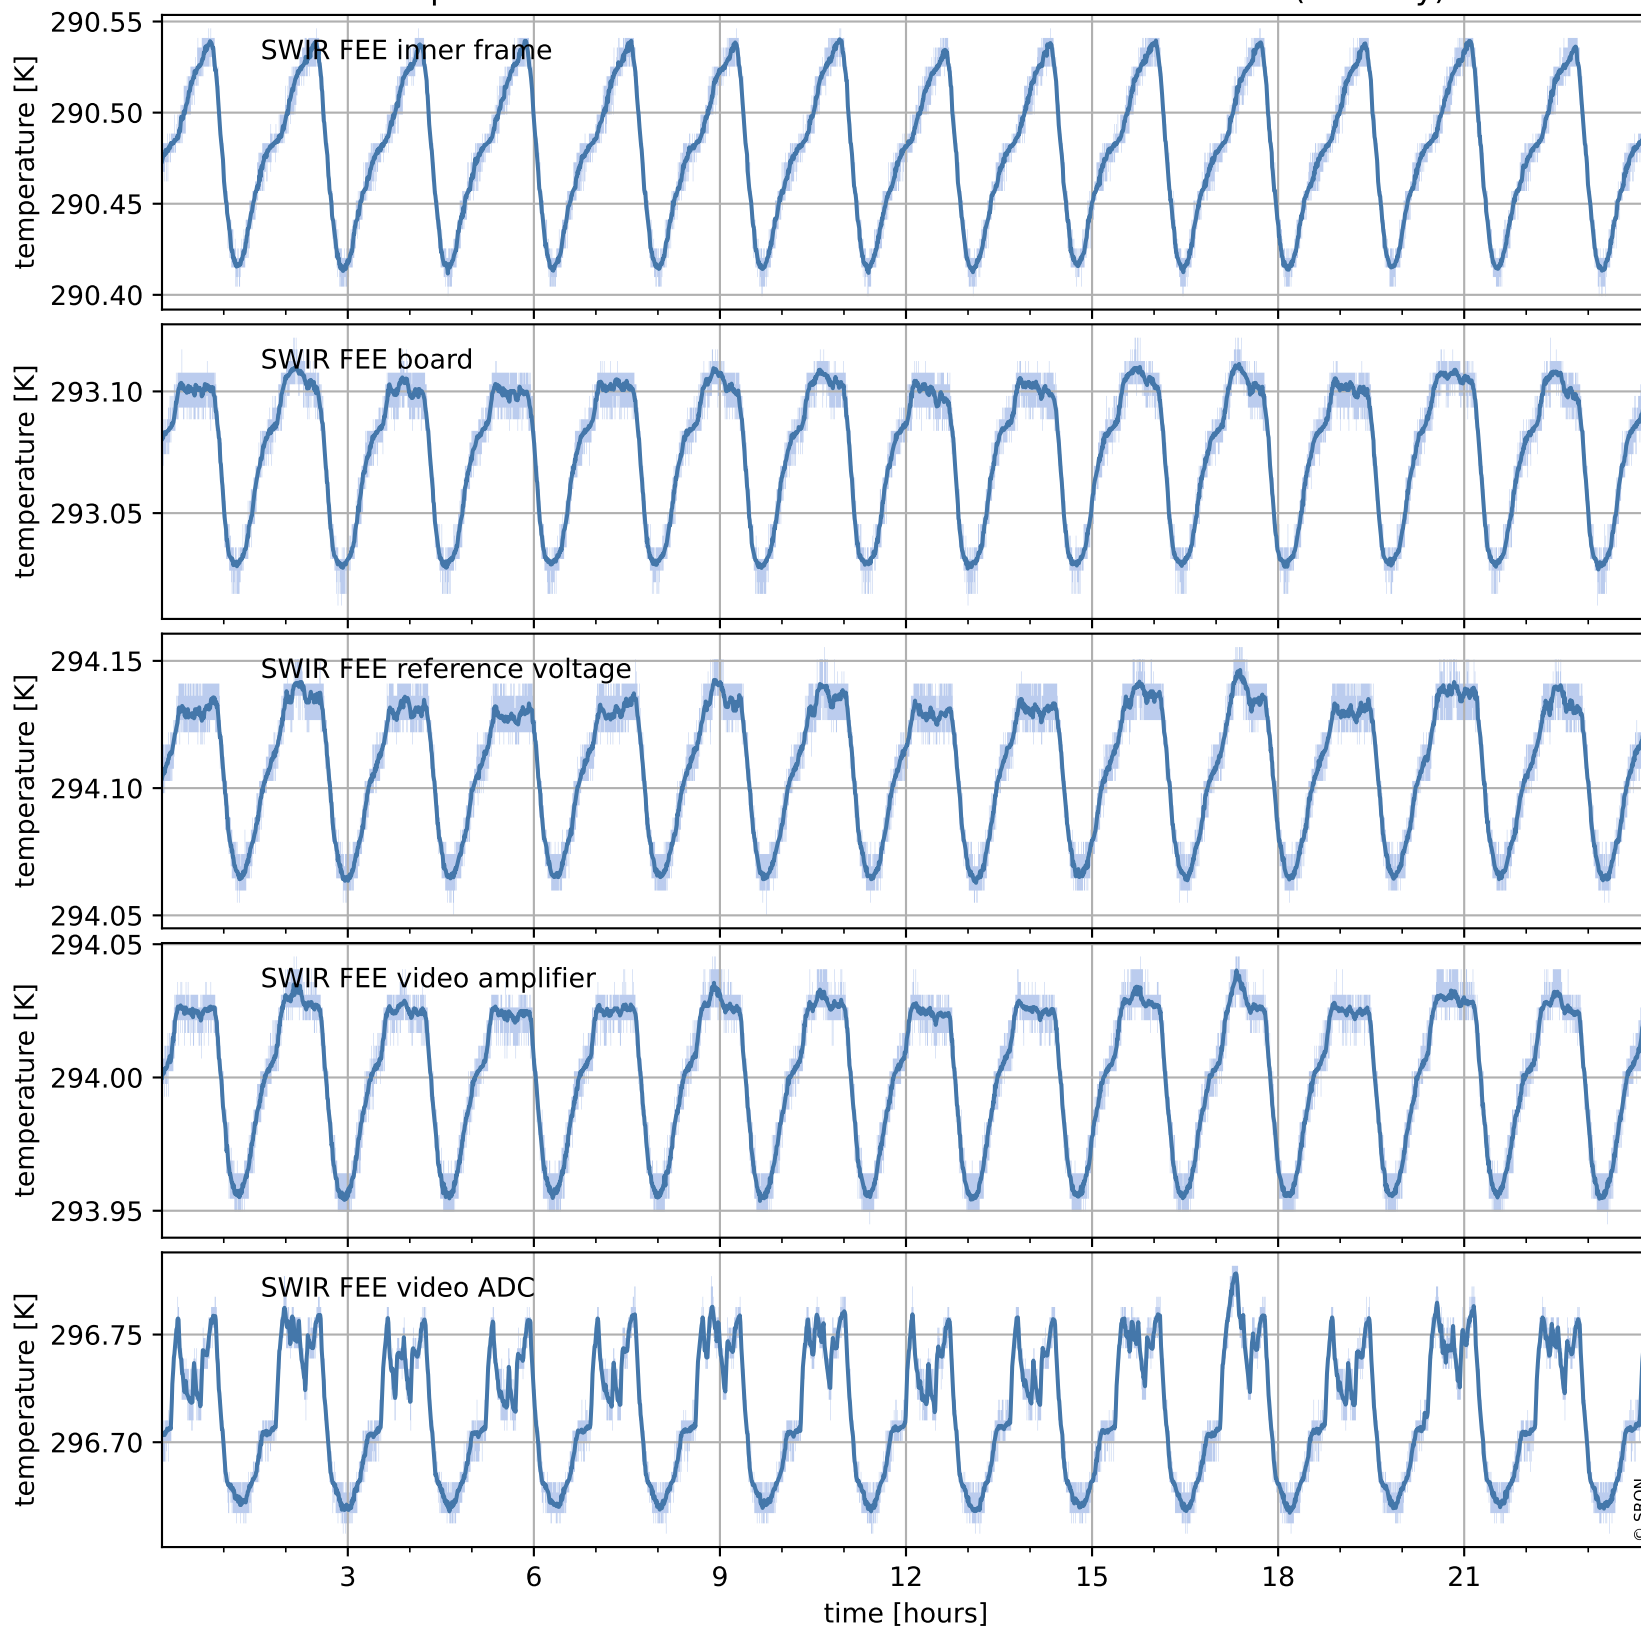

Tropomi SWIR housekeeping data

orbits : [7727, 7740]
coverage : 2019-04-11 / 2019-04-12
created : 2023-08-21T08:43:10

Temperature of sensors relevant for SWIR (one day)

Tropomi SWIR housekeeping data

orbits : [7256, 7740]
coverage : 2019-03-08 / 2019-04-12
created : 2023-08-21T08:43:10

Temperature of sensors relevant for SWIR (last month)

Tropomi SWIR housekeeping data

orbits : [7727, 7740]
coverage : 2019-04-11 / 2019-04-12
created : 2023-08-21T08:43:10

Current and duty cycle of 3 heaters relevant for SWIR (one day)

Tropomi SWIR housekeeping data

orbits : [7256, 7740]
coverage : 2019-03-08 / 2019-04-12
created : 2023-08-21T08:43:11

Current and duty cycle of 3 heaters relevant for SWIR (last month)

Tropomi SWIR housekeeping data

orbits : [7727, 7740]
coverage : 2019-04-11 / 2019-04-12
created : 2023-08-21T08:43:11

Temperature of sensors at the SWIR front-end electronics (one day)

Tropomi SWIR housekeeping data

orbits : [7256, 7740]
coverage : 2019-03-08 / 2019-04-12
created : 2023-08-21T08:43:12