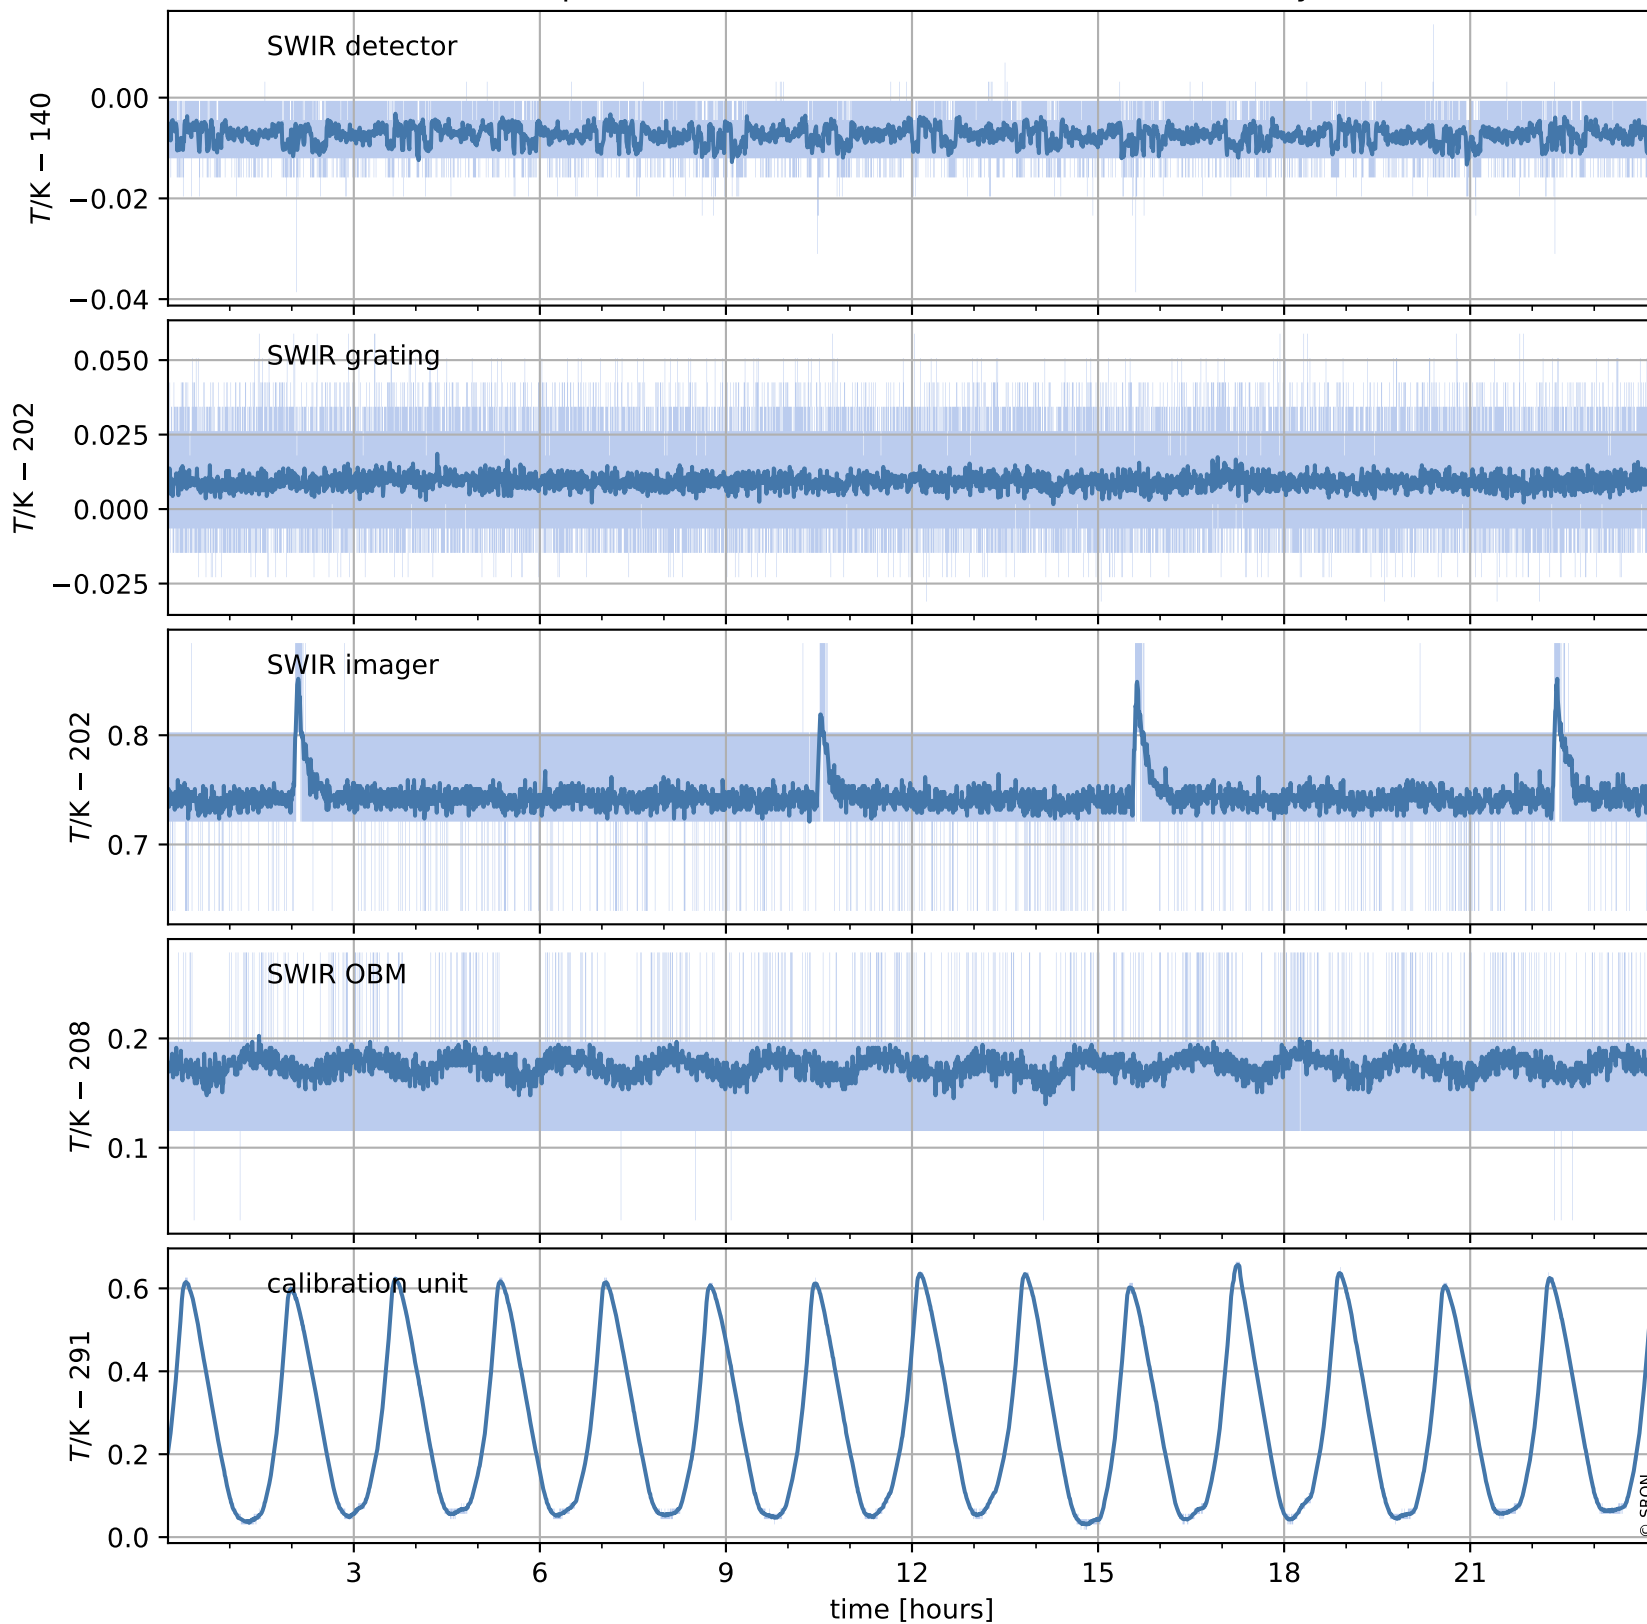

Tropomi SWIR housekeeping data

orbits : [7727, 7740]
coverage : 2019-04-11 / 2019-04-12
created : 2023-08-21T08:43:10

Temperature of sensors relevant for SWIR (one day)

Tropomi SWIR housekeeping data

orbits : [7256, 7740]
coverage : 2019-03-08 / 2019-04-12
created : 2023-08-21T08:43:10

Temperature of sensors relevant for SWIR (last month)

Tropomi SWIR housekeeping data

orbits : [7727, 7740]
coverage : 2019-04-11 / 2019-04-12
created : 2023-08-21T08:43:10

Current and duty cycle of 3 heaters relevant for SWIR (one day)

Tropomi SWIR housekeeping data

orbits : [7256, 7740]
coverage : 2019-03-08 / 2019-04-12
created : 2023-08-21T08:43:11

Current and duty cycle of 3 heaters relevant for SWIR (last month)

Tropomi SWIR housekeeping data

orbits : [7727, 7740]
coverage : 2019-04-11 / 2019-04-12
created : 2023-08-21T08:43:11

Temperature of sensors at the SWIR front-end electronics (one day)

Tropomi SWIR housekeeping data

orbits : [7256, 7740]
coverage : 2019-03-08 / 2019-04-12
created : 2023-08-21T08:43:12