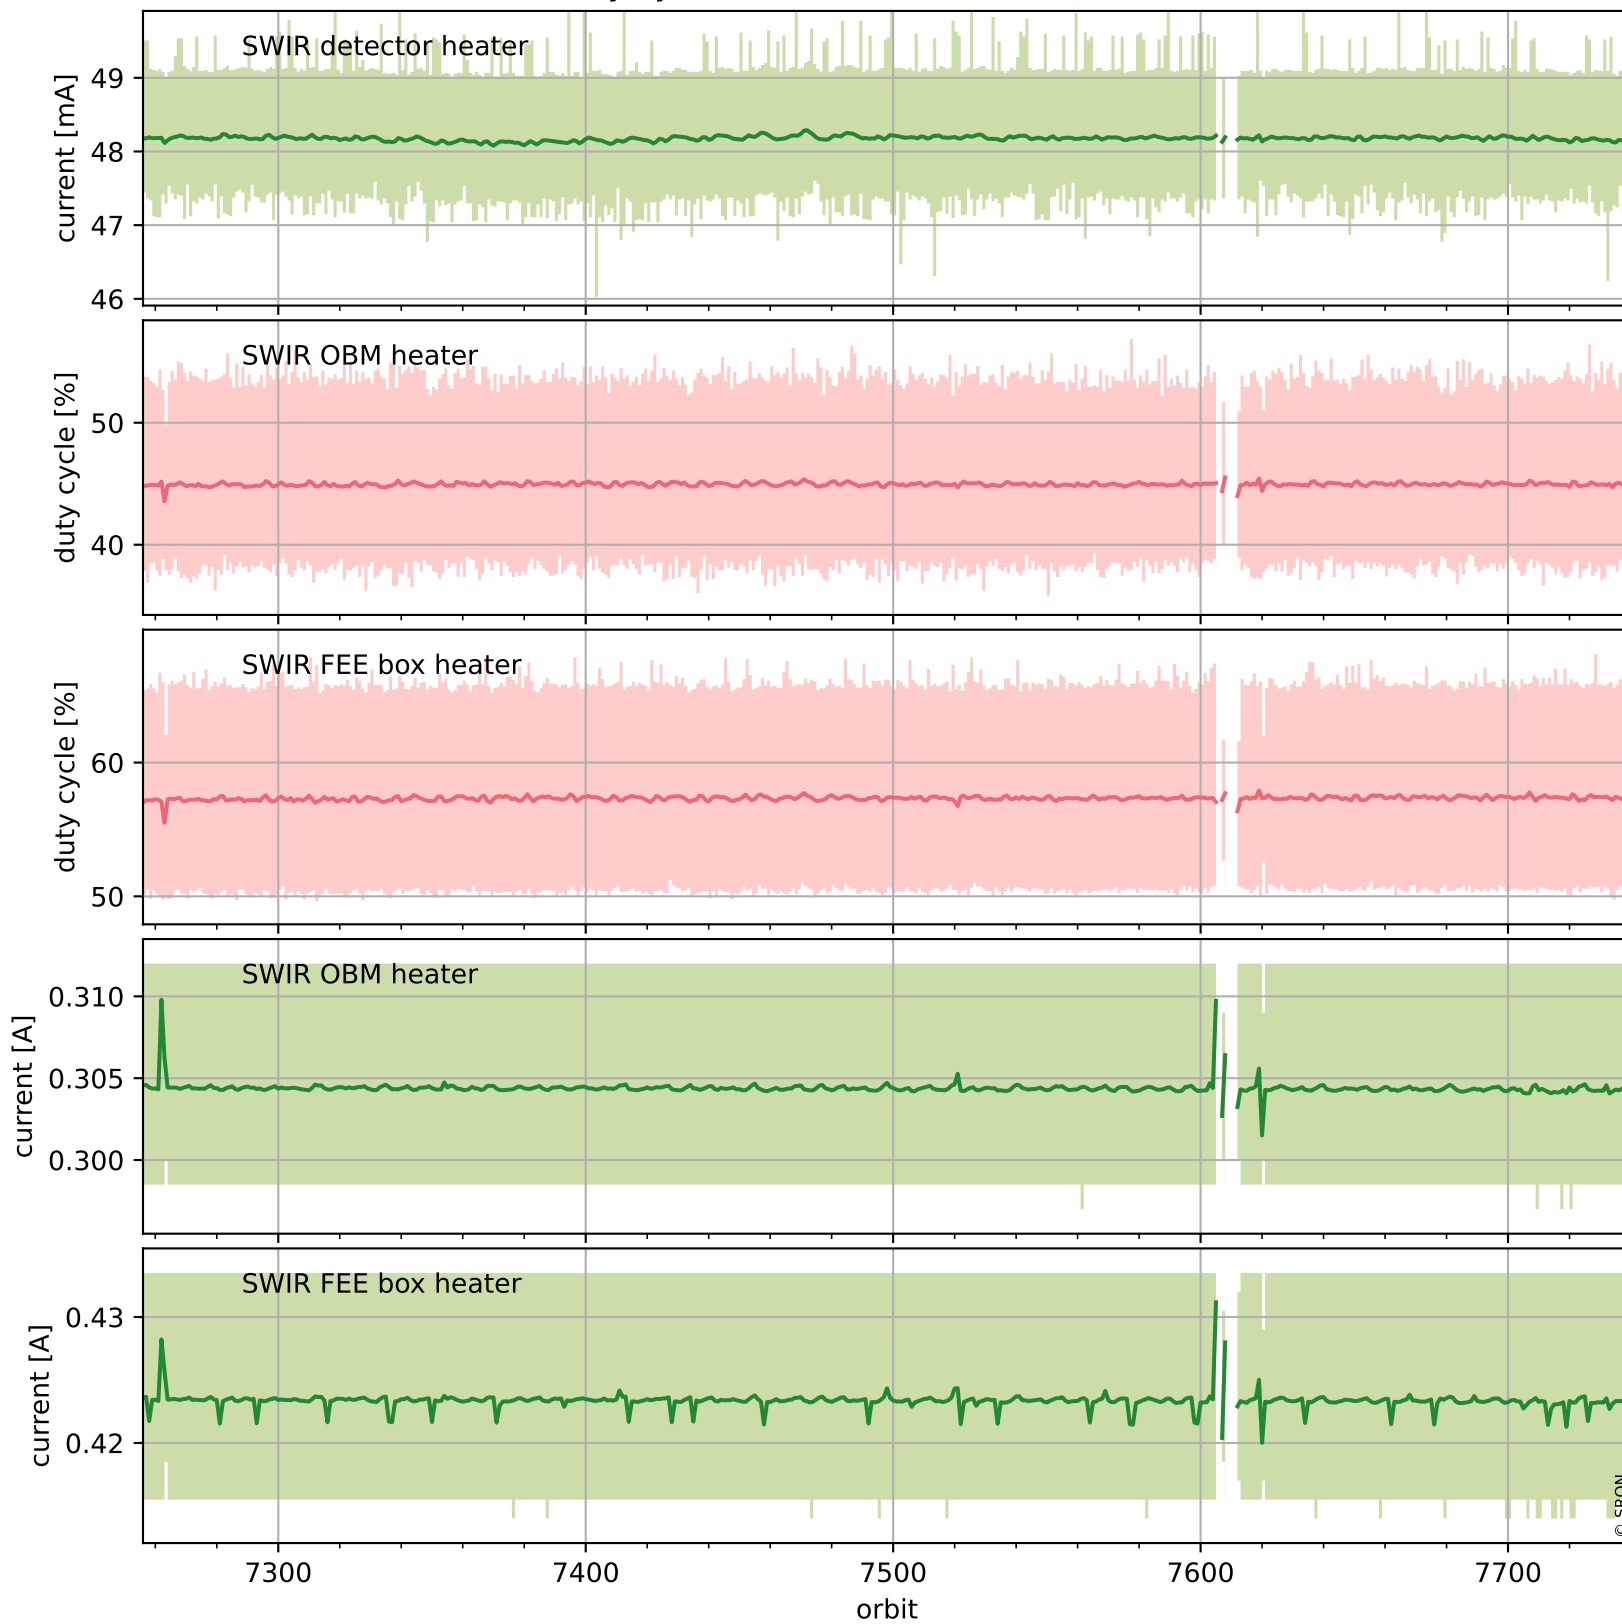

Tropomi SWIR housekeeping data

orbits : [7727, 7740]
coverage : 2019-04-11 / 2019-04-12
created : 2023-08-21T08:43:10

Temperature of sensors relevant for SWIR (one day)

Tropomi SWIR housekeeping data

orbits : [7256, 7740]
coverage : 2019-03-08 / 2019-04-12
created : 2023-08-21T08:43:10

Temperature of sensors relevant for SWIR (last month)

Tropomi SWIR housekeeping data

orbits : [7727, 7740]
coverage : 2019-04-11 / 2019-04-12
created : 2023-08-21T08:43:10

Current and duty cycle of 3 heaters relevant for SWIR (one day)

Tropomi SWIR housekeeping data

orbits : [7256, 7740]
coverage : 2019-03-08 / 2019-04-12
created : 2023-08-21T08:43:11

Current and duty cycle of 3 heaters relevant for SWIR (last month)

Tropomi SWIR housekeeping data

orbits : [7727, 7740]
coverage : 2019-04-11 / 2019-04-12
created : 2023-08-21T08:43:11

Temperature of sensors at the SWIR front-end electronics (one day)

Tropomi SWIR housekeeping data

orbits : [7256, 7740]
coverage : 2019-03-08 / 2019-04-12
created : 2023-08-21T08:43:12