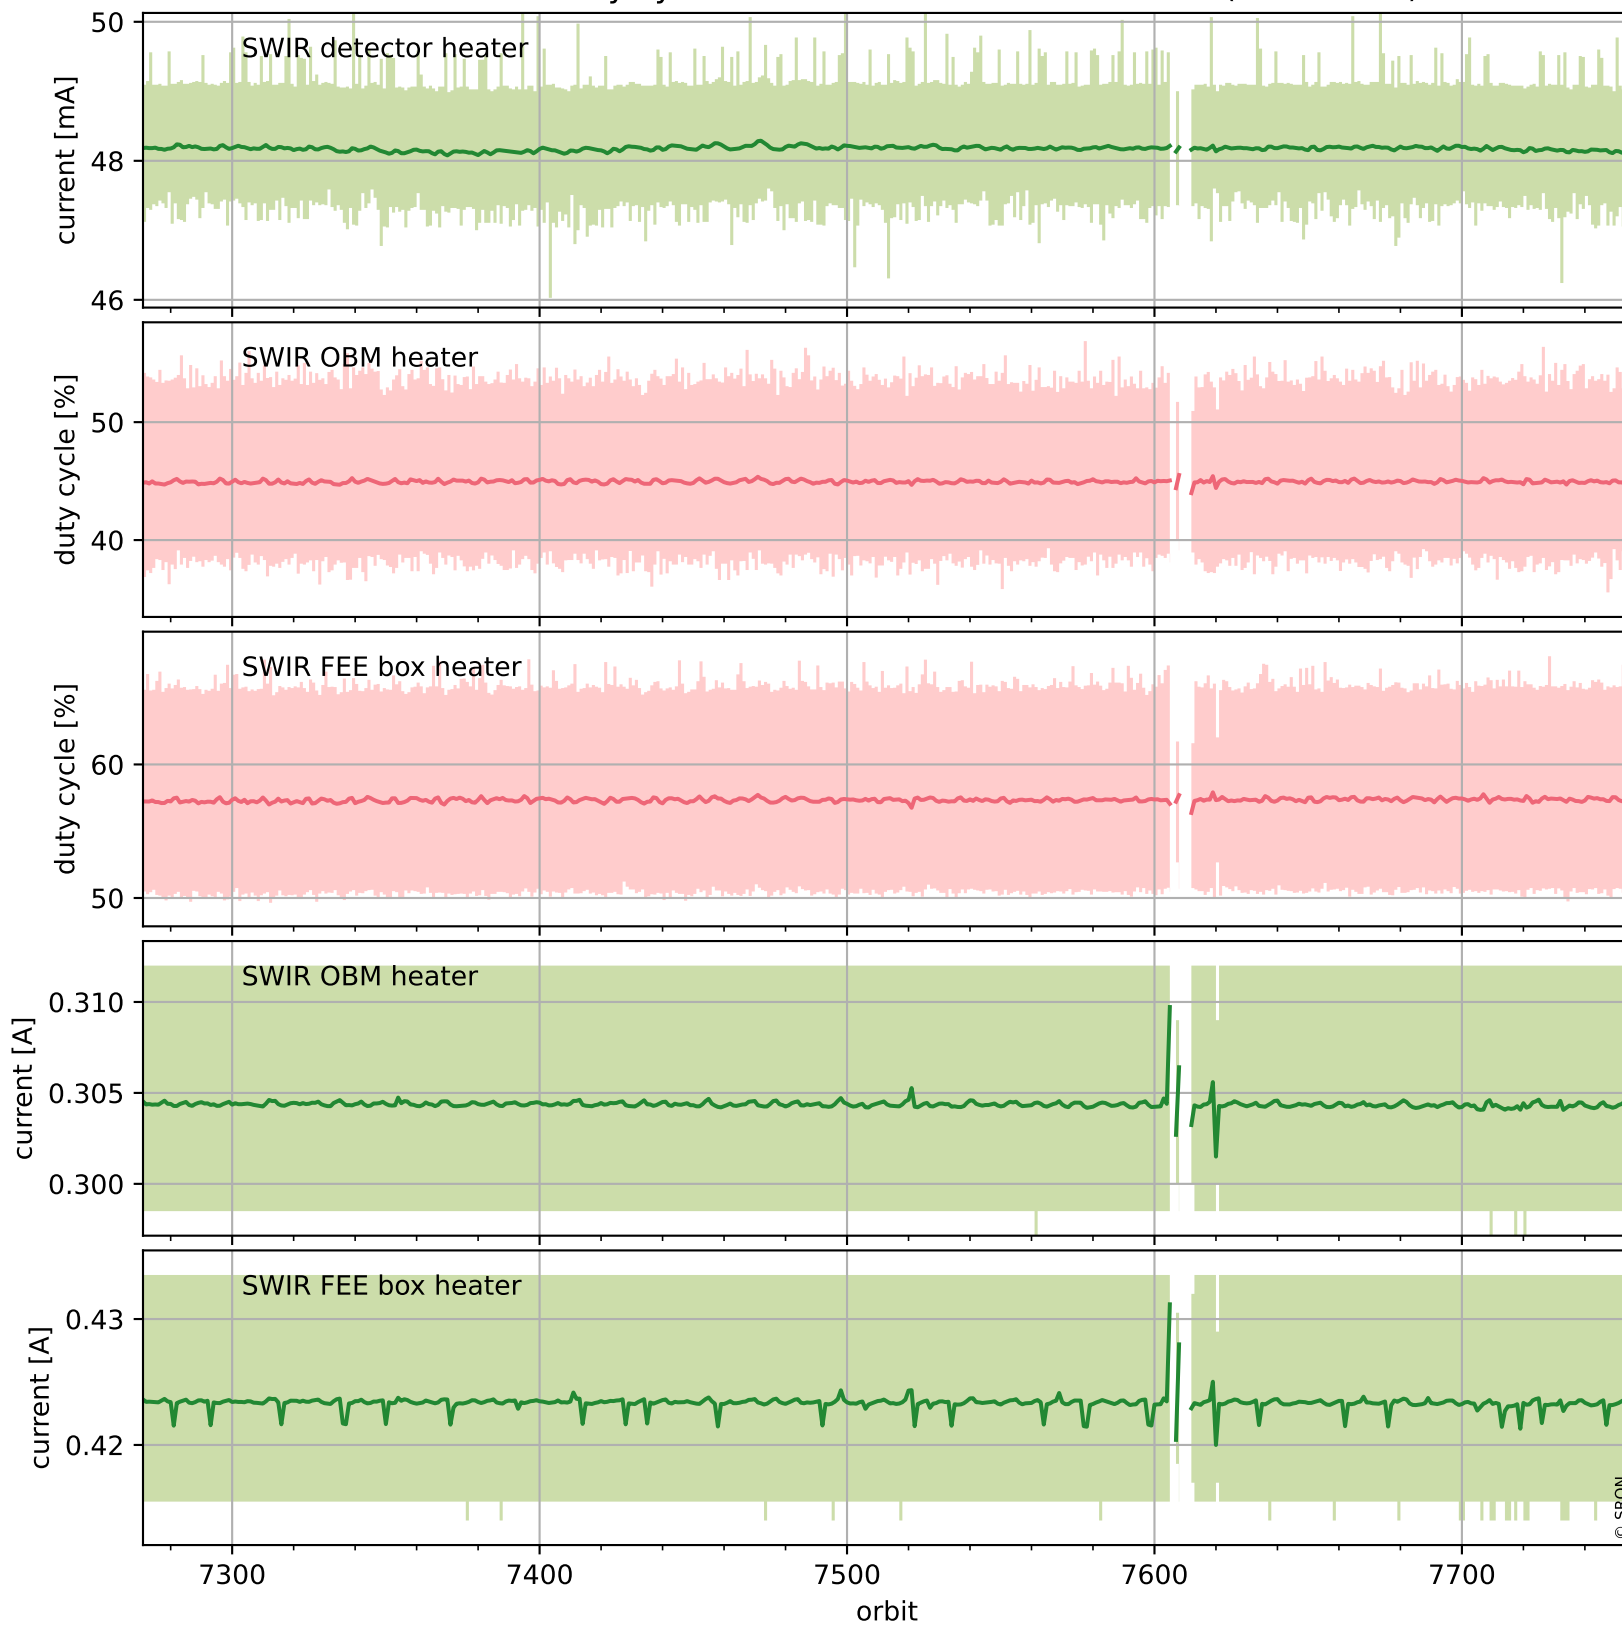

Tropomi SWIR housekeeping data

orbits : [7741, 7755]
coverage : 2019-04-12 / 2019-04-13
created : 2023-08-21T08:43:12

Temperature of sensors relevant for SWIR (one day)

Tropomi SWIR housekeeping data

orbits : [7271, 7755]
coverage : 2019-03-09 / 2019-04-13
created : 2023-08-21T08:43:13

Temperature of sensors relevant for SWIR (last month)

Tropomi SWIR housekeeping data

orbits : [7741, 7755]
coverage : 2019-04-12 / 2019-04-13
created : 2023-08-21T08:43:13

Current and duty cycle of 3 heaters relevant for SWIR (one day)

Tropomi SWIR housekeeping data

orbits : [7271, 7755]
coverage : 2019-03-09 / 2019-04-13
created : 2023-08-21T08:43:13

Current and duty cycle of 3 heaters relevant for SWIR (last month)

Tropomi SWIR housekeeping data

orbits : [7741, 7755]
coverage : 2019-04-12 / 2019-04-13
created : 2023-08-21T08:43:14

Temperature of sensors at the SWIR front-end electronics (one day)

Tropomi SWIR housekeeping data

orbits : [7271, 7755]
coverage : 2019-03-09 / 2019-04-13
created : 2023-08-21T08:43:14