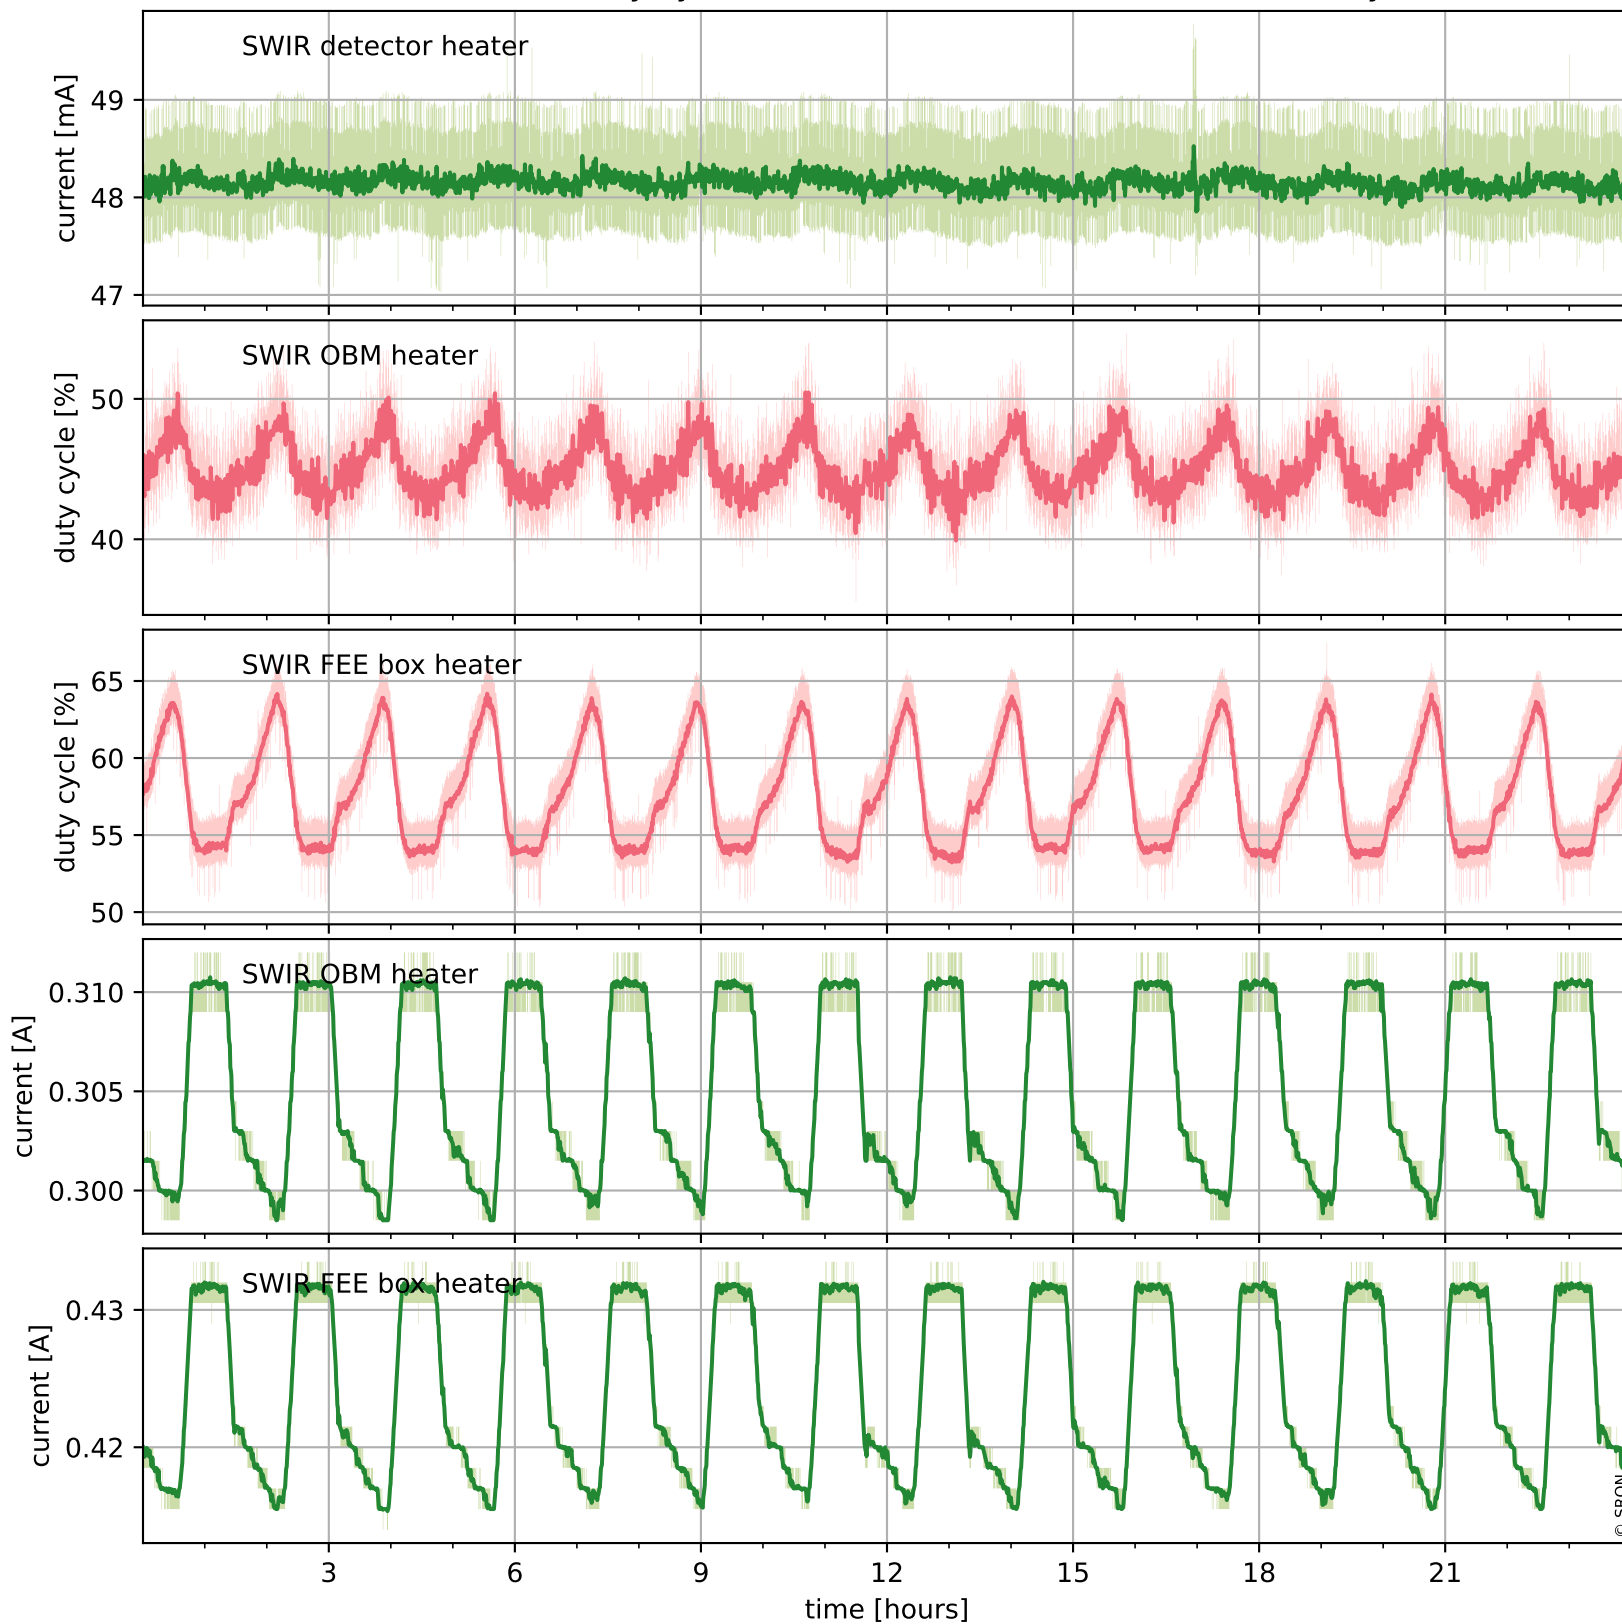

Tropomi SWIR housekeeping data

orbits : [7741, 7755]
coverage : 2019-04-12 / 2019-04-13
created : 2023-08-21T08:43:12

Temperature of sensors relevant for SWIR (one day)

Tropomi SWIR housekeeping data

orbits : [7271, 7755]
coverage : 2019-03-09 / 2019-04-13
created : 2023-08-21T08:43:13

Temperature of sensors relevant for SWIR (last month)

Tropomi SWIR housekeeping data

orbits : [7741, 7755]
coverage : 2019-04-12 / 2019-04-13
created : 2023-08-21T08:43:13

Current and duty cycle of 3 heaters relevant for SWIR (one day)