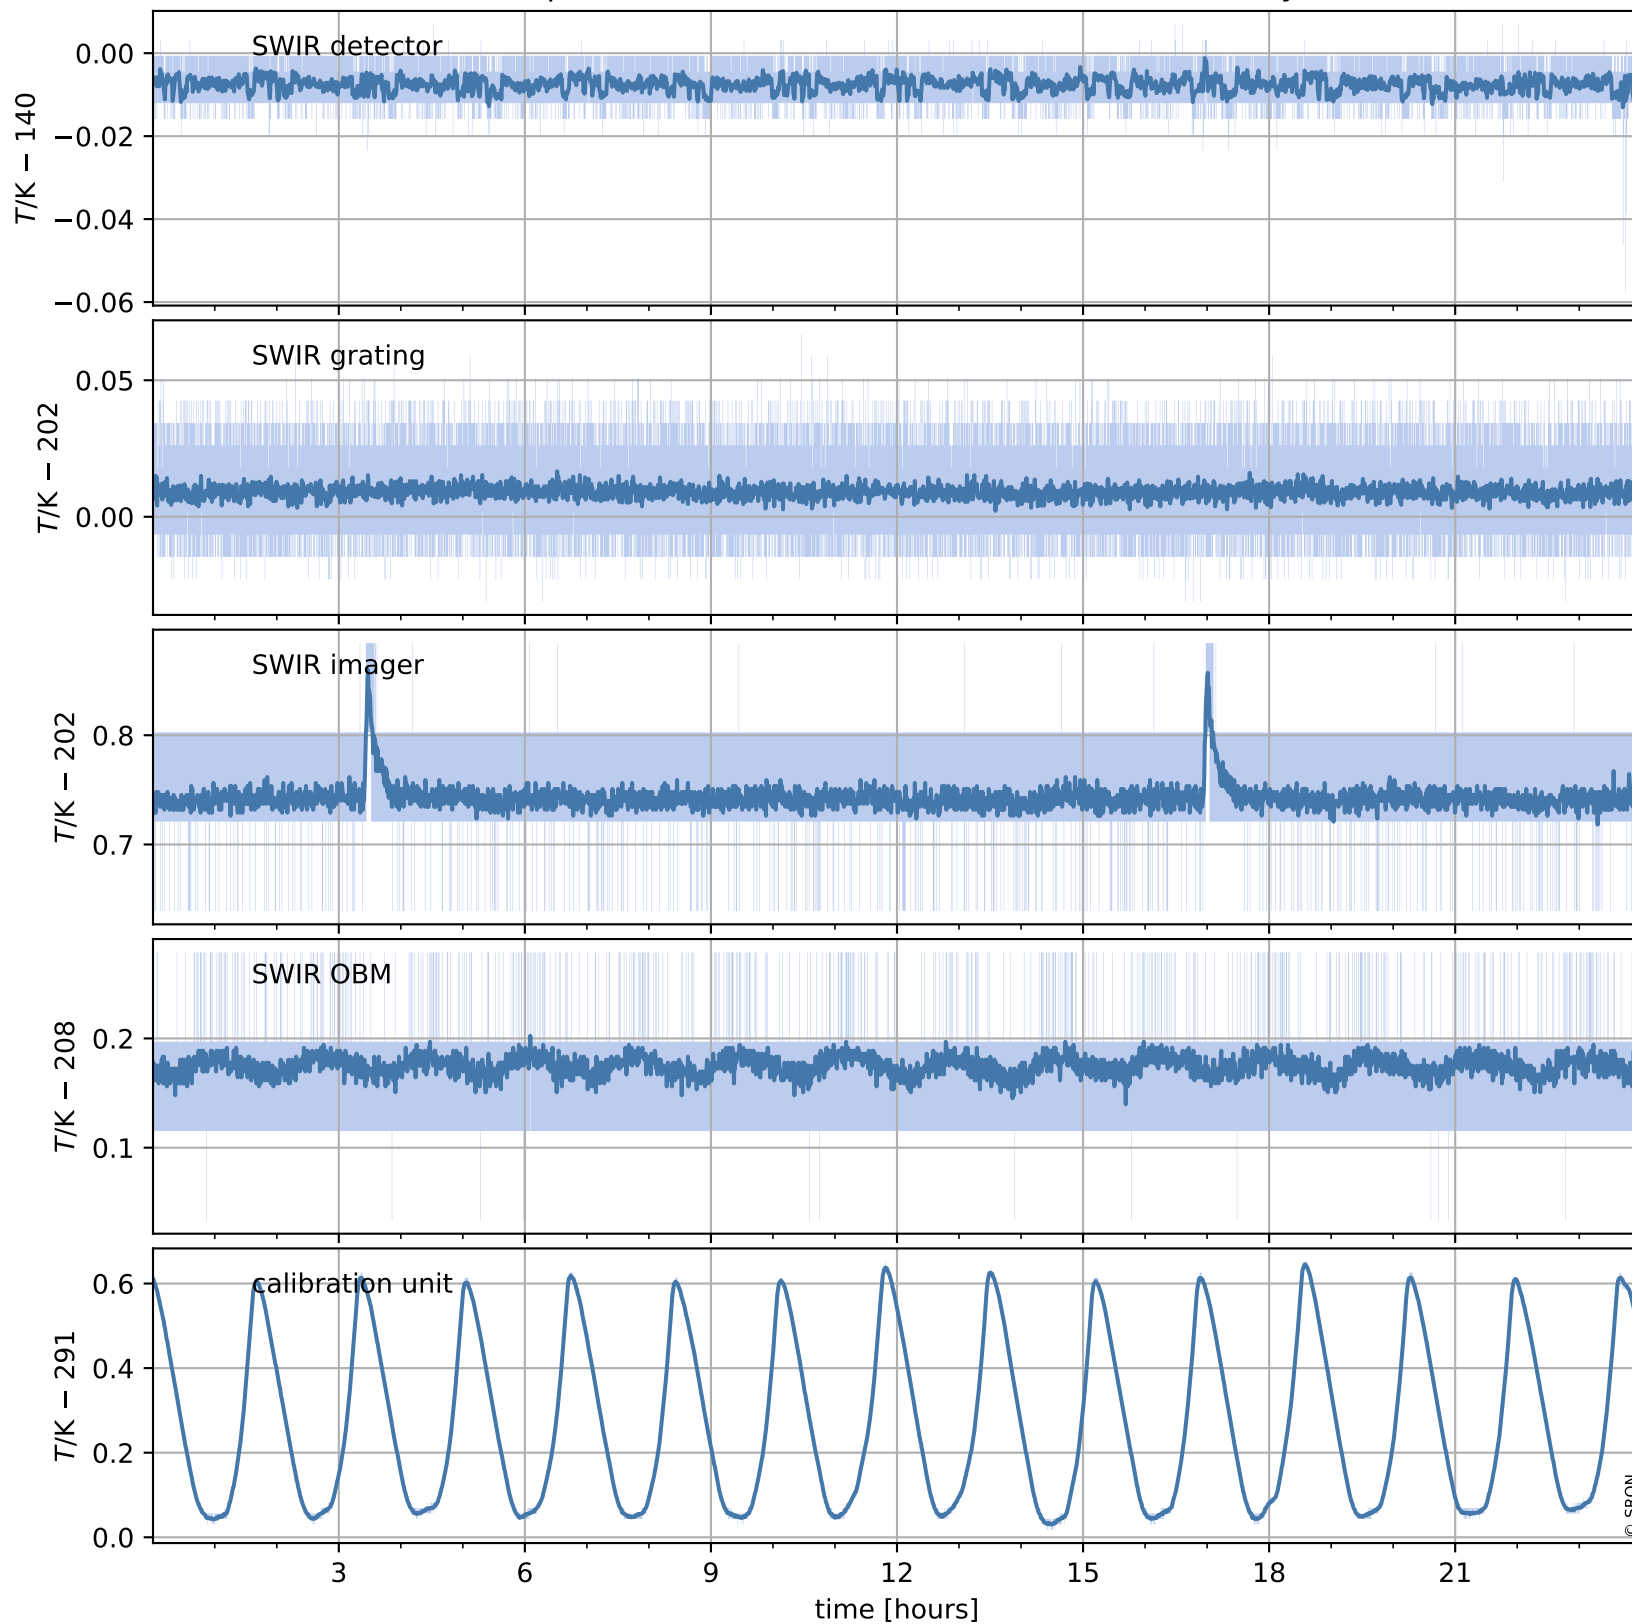

Tropomi SWIR housekeeping data

orbits : [7741, 7755]
coverage : 2019-04-12 / 2019-04-13
created : 2023-08-21T08:43:12

Temperature of sensors relevant for SWIR (one day)

Tropomi SWIR housekeeping data

orbits : [7271, 7755]
coverage : 2019-03-09 / 2019-04-13
created : 2023-08-21T08:43:13

Temperature of sensors relevant for SWIR (last month)

Tropomi SWIR housekeeping data

orbits : [7741, 7755]
coverage : 2019-04-12 / 2019-04-13
created : 2023-08-21T08:43:13

Current and duty cycle of 3 heaters relevant for SWIR (one day)

Tropomi SWIR housekeeping data

orbits : [7271, 7755]
coverage : 2019-03-09 / 2019-04-13
created : 2023-08-21T08:43:13

Current and duty cycle of 3 heaters relevant for SWIR (last month)

Tropomi SWIR housekeeping data

orbits : [7741, 7755]
coverage : 2019-04-12 / 2019-04-13
created : 2023-08-21T08:43:14

Temperature of sensors at the SWIR front-end electronics (one day)

Tropomi SWIR housekeeping data

orbits : [7271, 7755]
coverage : 2019-03-09 / 2019-04-13
created : 2023-08-21T08:43:14