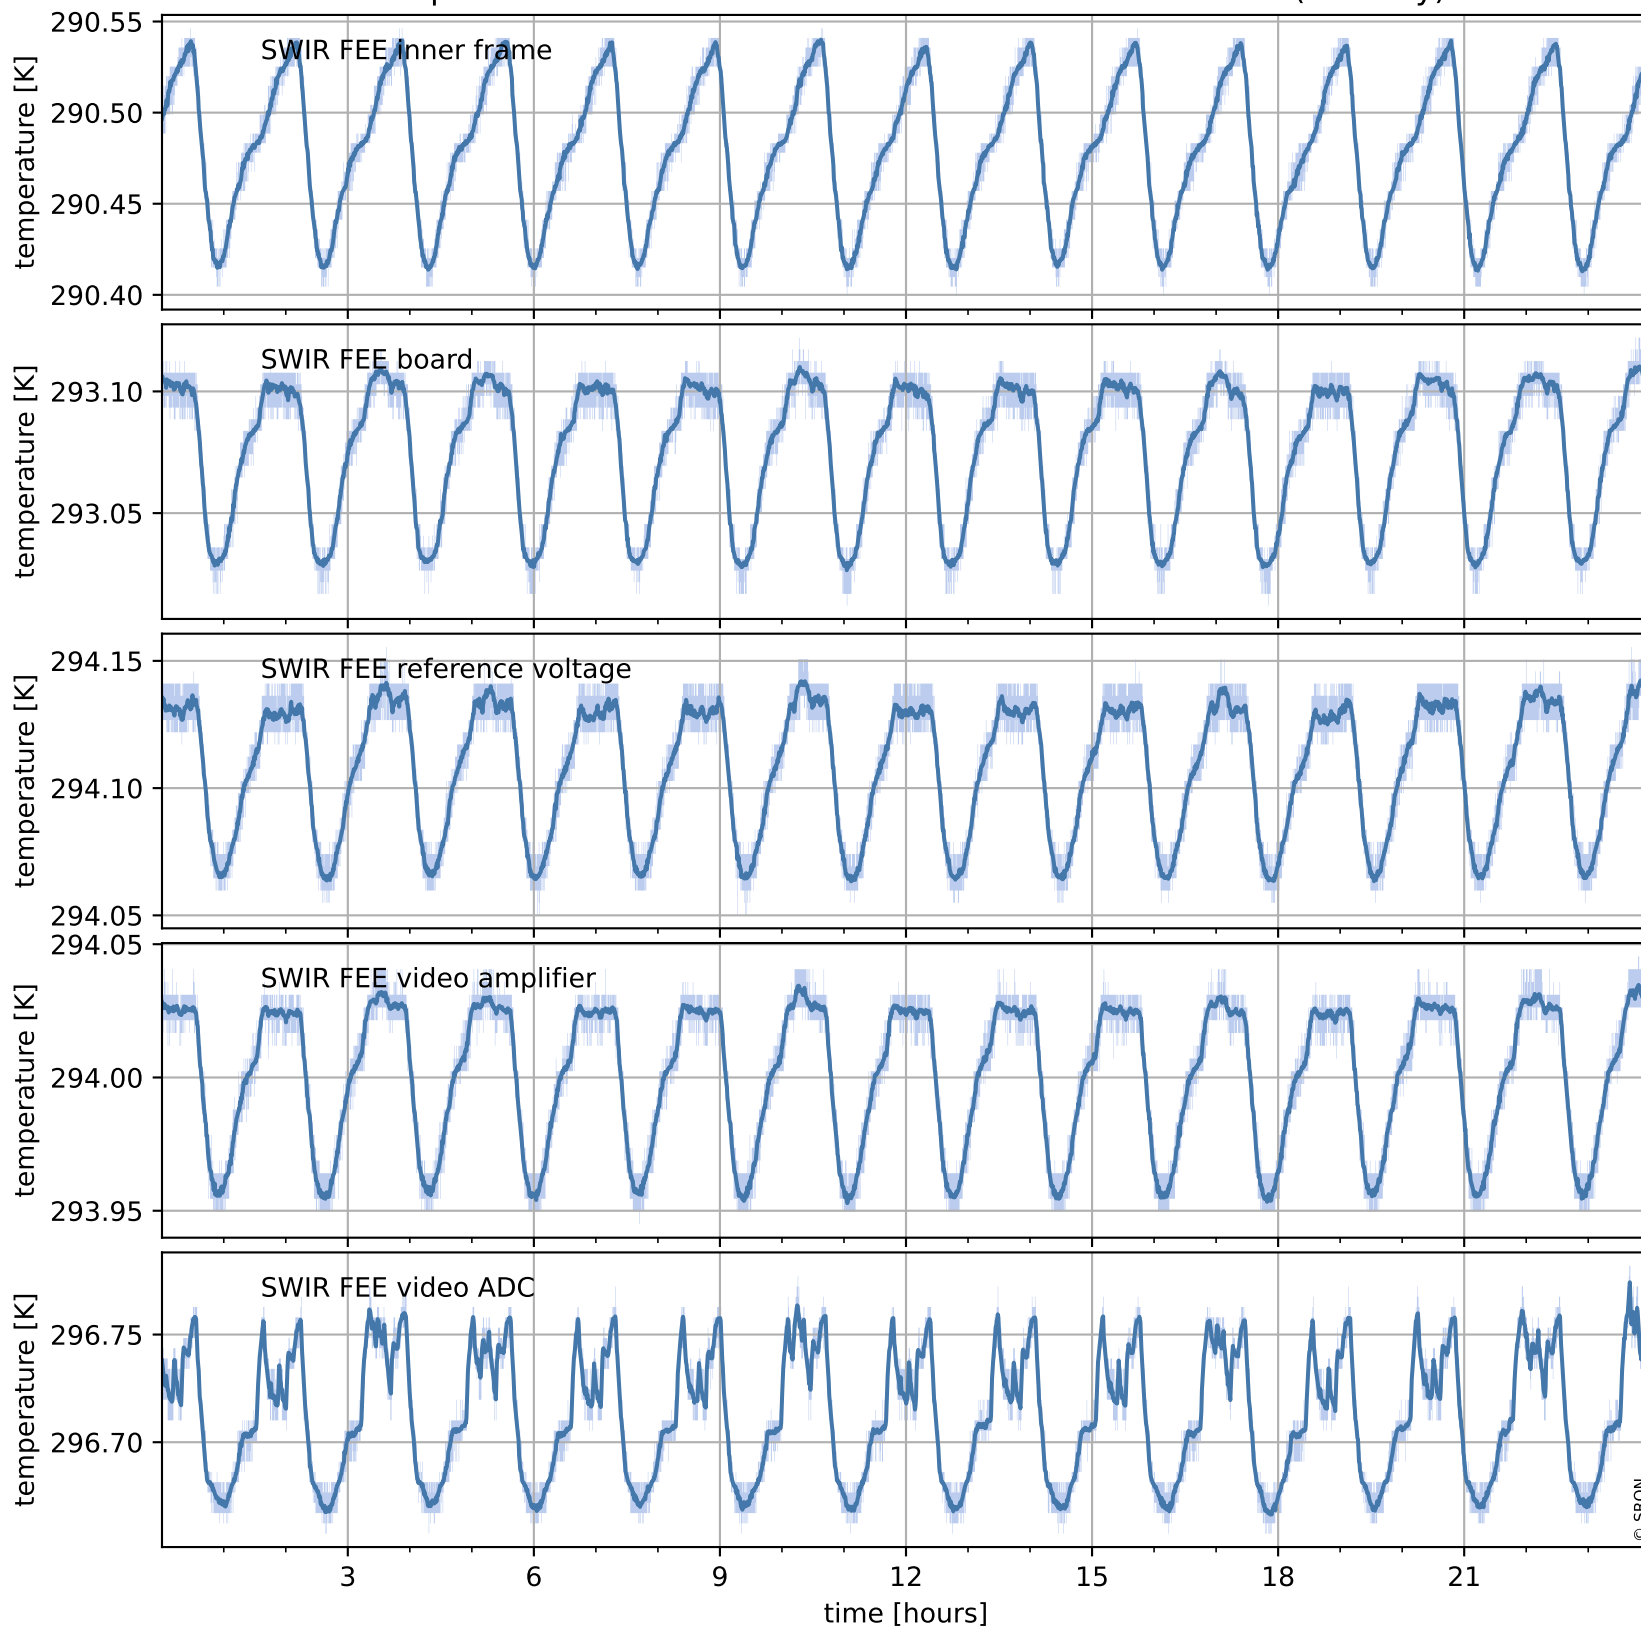

Tropomi SWIR housekeeping data

orbits : [7741, 7755]
coverage : 2019-04-12 / 2019-04-13
created : 2023-08-21T08:43:12

Temperature of sensors relevant for SWIR (one day)

Tropomi SWIR housekeeping data

orbits : [7271, 7755]
coverage : 2019-03-09 / 2019-04-13
created : 2023-08-21T08:43:13

Temperature of sensors relevant for SWIR (last month)

Tropomi SWIR housekeeping data

orbits : [7741, 7755]
coverage : 2019-04-12 / 2019-04-13
created : 2023-08-21T08:43:13

Current and duty cycle of 3 heaters relevant for SWIR (one day)

Tropomi SWIR housekeeping data

orbits : [7271, 7755]
coverage : 2019-03-09 / 2019-04-13
created : 2023-08-21T08:43:13

Current and duty cycle of 3 heaters relevant for SWIR (last month)

Tropomi SWIR housekeeping data

orbits : [7741, 7755]
coverage : 2019-04-12 / 2019-04-13
created : 2023-08-21T08:43:14

Temperature of sensors at the SWIR front-end electronics (one day)

Tropomi SWIR housekeeping data

orbits : [7271, 7755]
coverage : 2019-03-09 / 2019-04-13
created : 2023-08-21T08:43:14