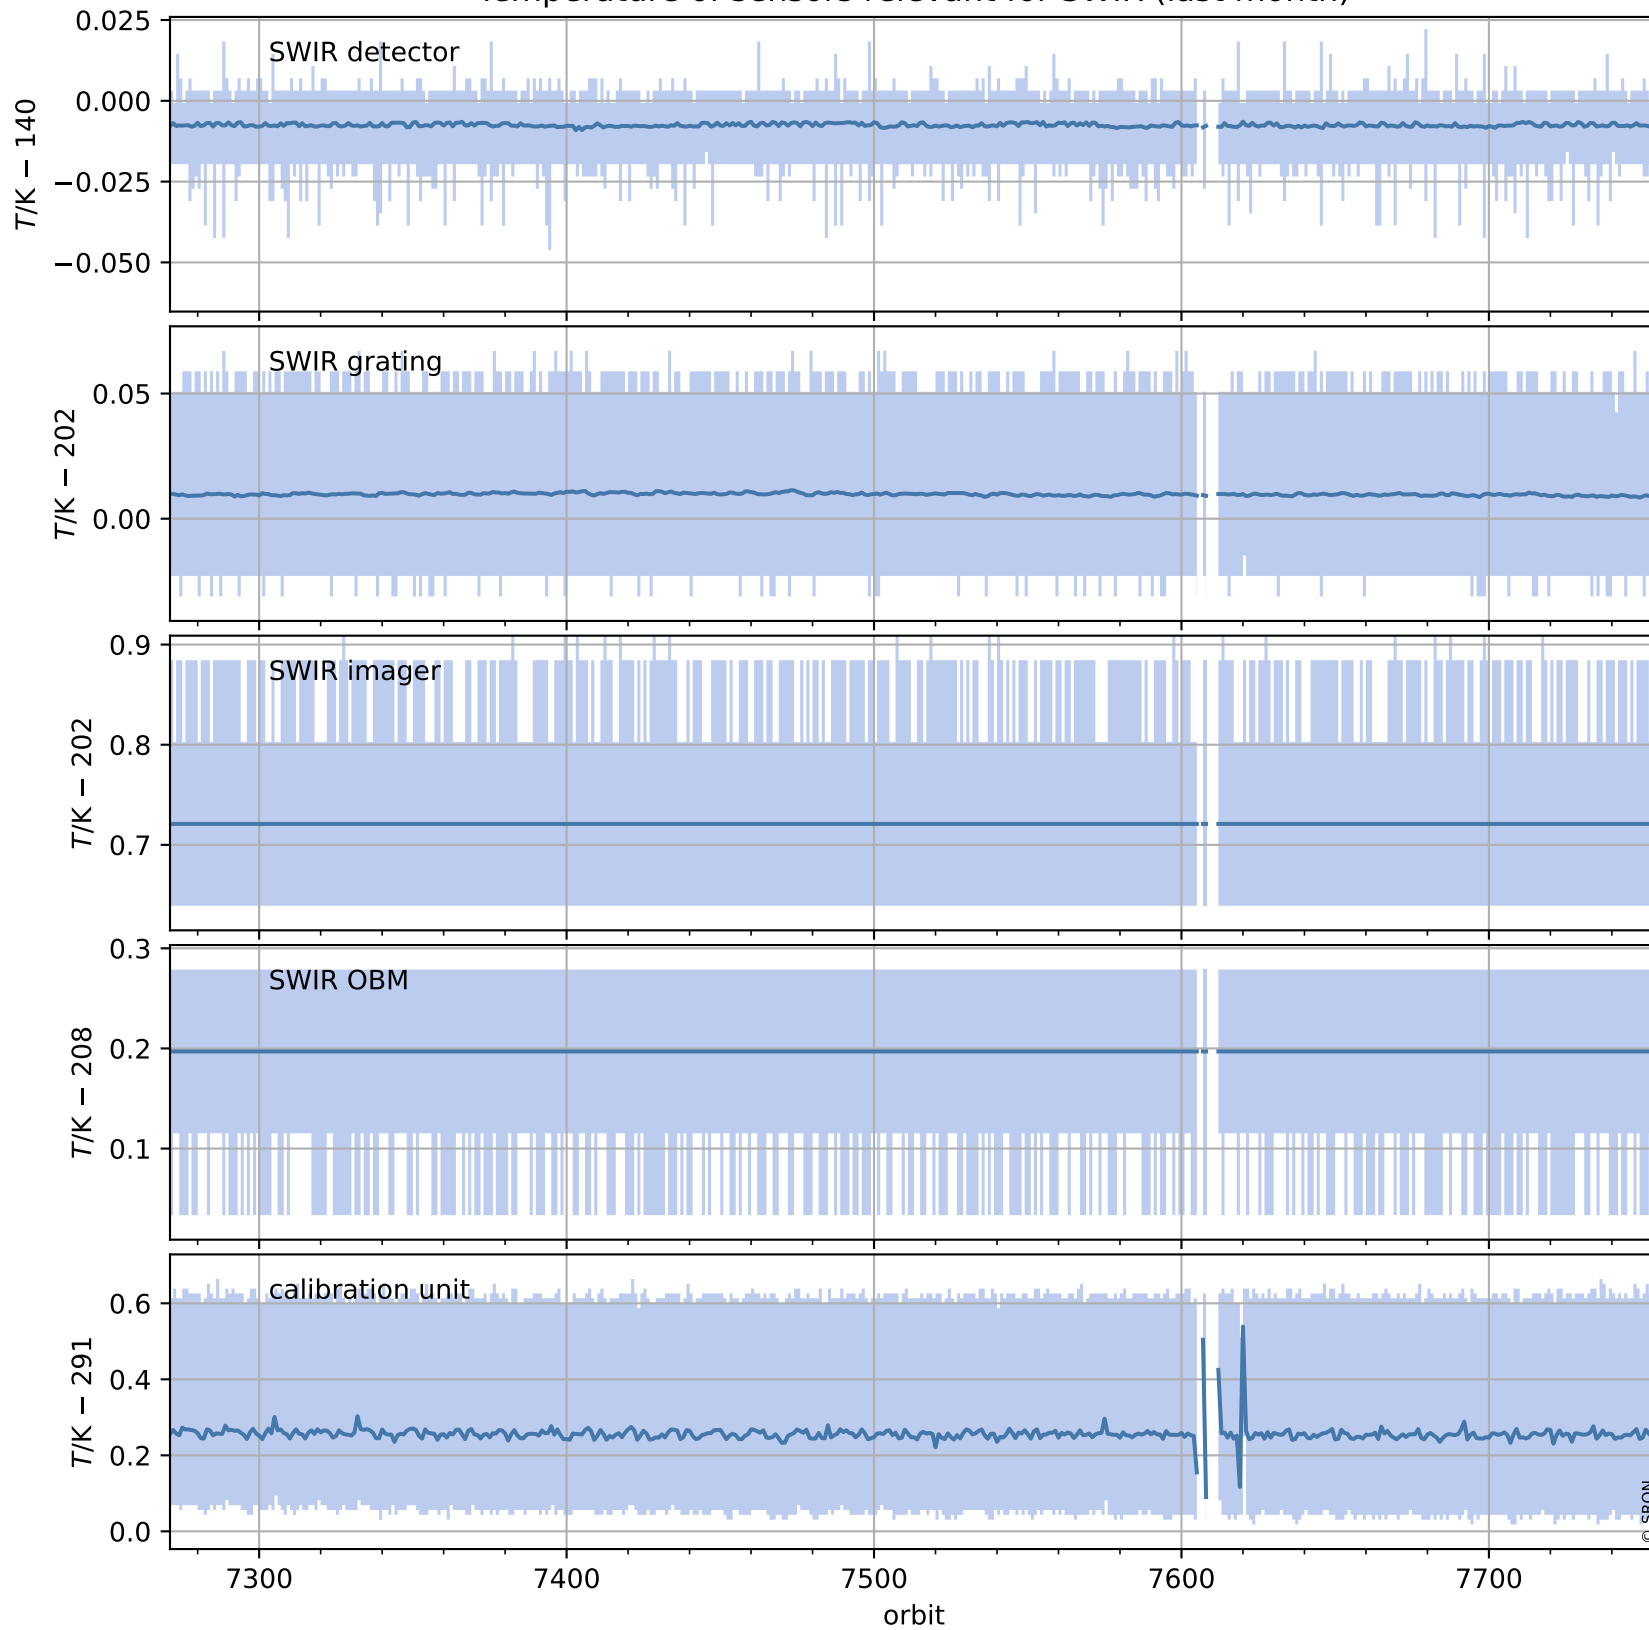

Tropomi SWIR housekeeping data

orbits : [7741, 7755]
coverage : 2019-04-12 / 2019-04-13
created : 2023-08-21T08:43:12

Temperature of sensors relevant for SWIR (one day)

Tropomi SWIR housekeeping data

orbits : [7271, 7755]
coverage : 2019-03-09 / 2019-04-13
created : 2023-08-21T08:43:13

Temperature of sensors relevant for SWIR (last month)

Tropomi SWIR housekeeping data

orbits : [7741, 7755]
coverage : 2019-04-12 / 2019-04-13
created : 2023-08-21T08:43:13

Current and duty cycle of 3 heaters relevant for SWIR (one day)

Tropomi SWIR housekeeping data

orbits : [7271, 7755]
coverage : 2019-03-09 / 2019-04-13
created : 2023-08-21T08:43:13

Current and duty cycle of 3 heaters relevant for SWIR (last month)

Tropomi SWIR housekeeping data

orbits : [7741, 7755]
coverage : 2019-04-12 / 2019-04-13
created : 2023-08-21T08:43:14

Temperature of sensors at the SWIR front-end electronics (one day)

Tropomi SWIR housekeeping data

orbits : [7271, 7755]
coverage : 2019-03-09 / 2019-04-13
created : 2023-08-21T08:43:14