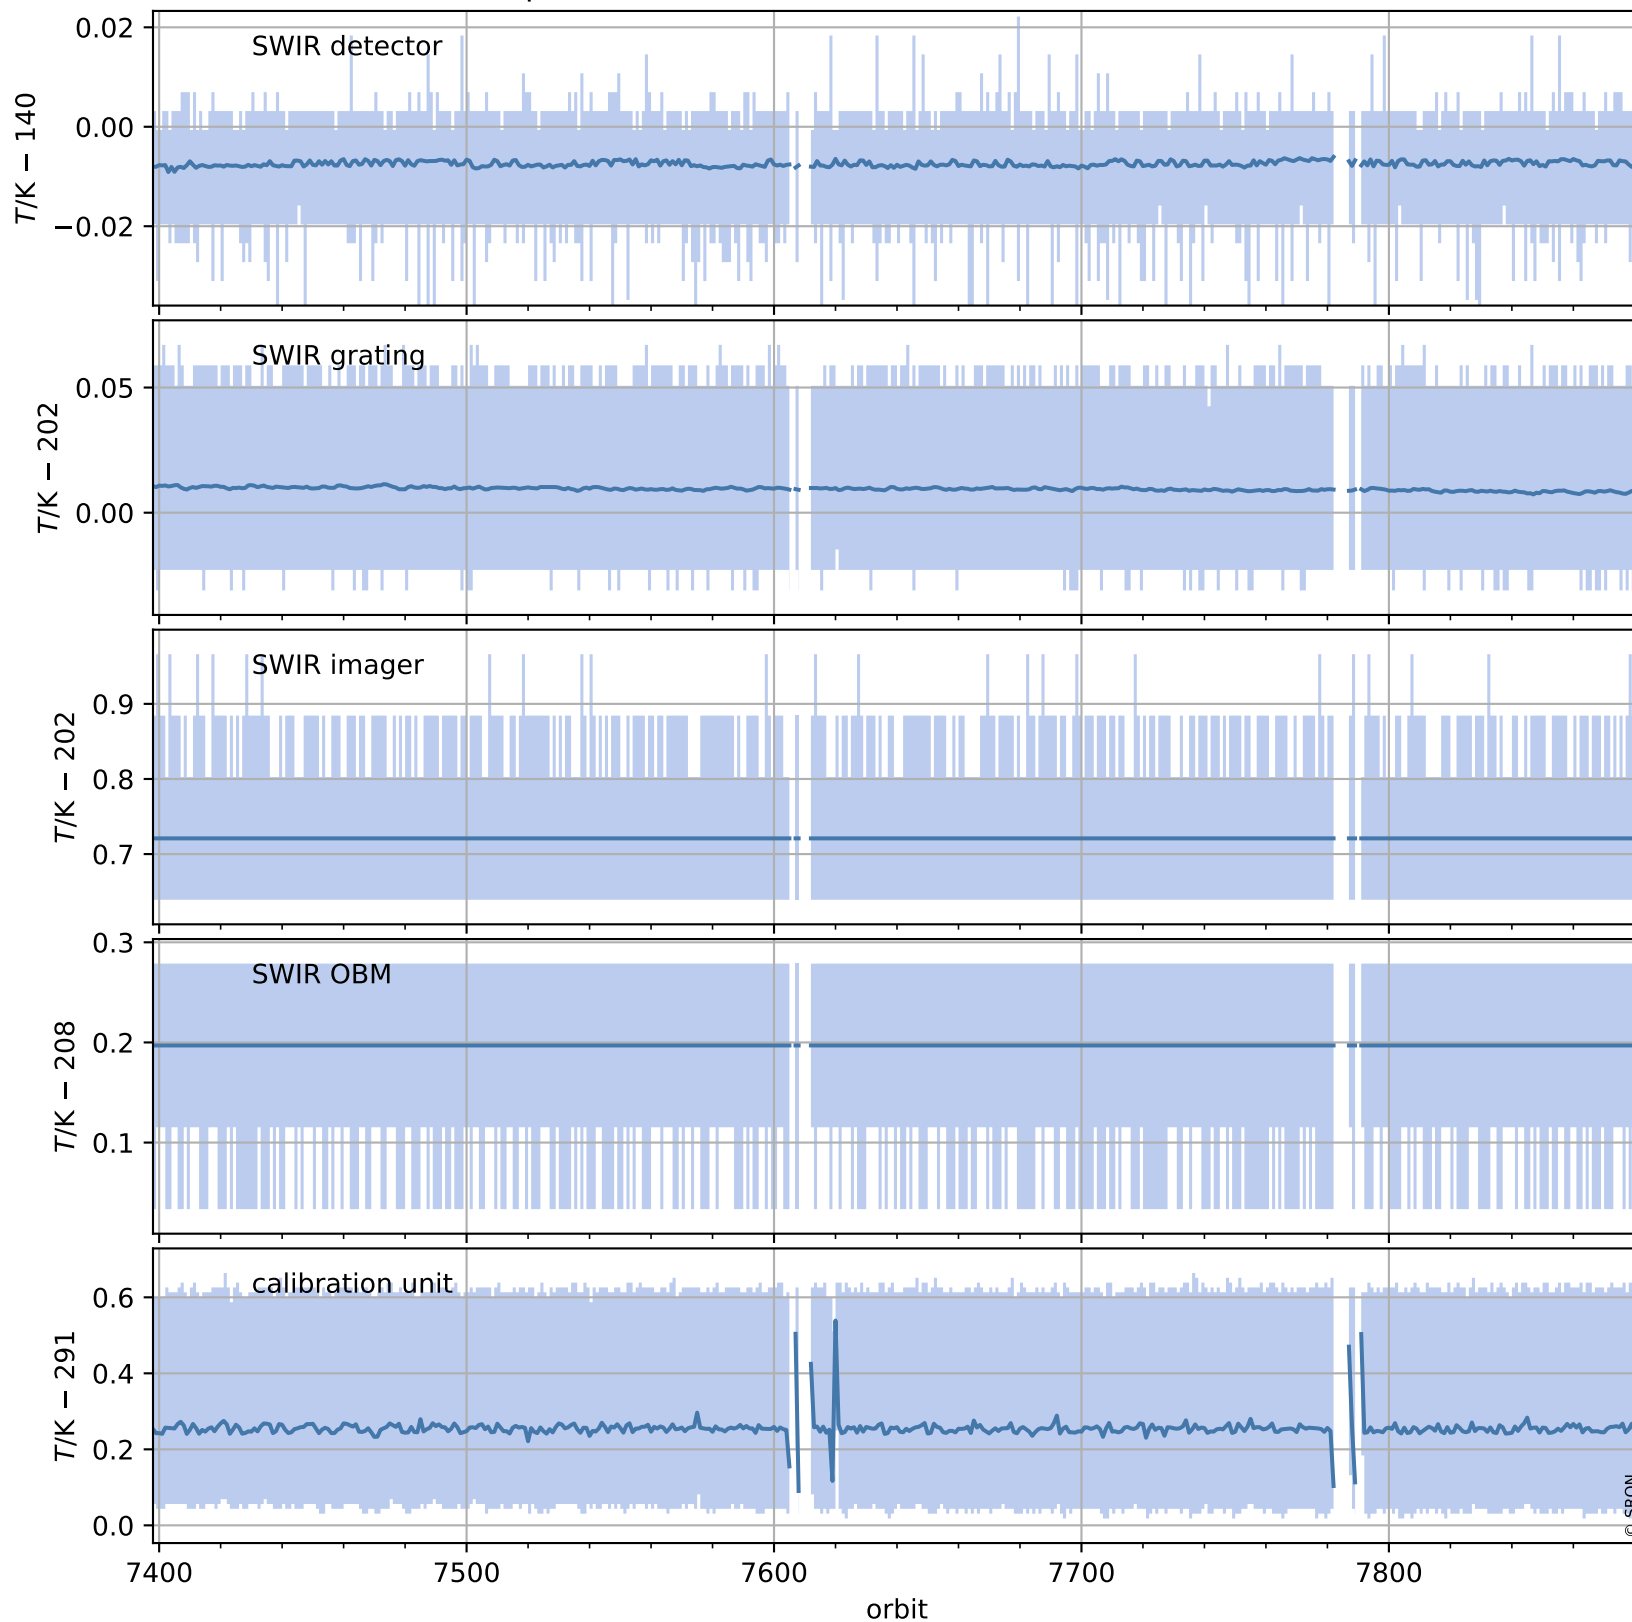

Tropomi SWIR housekeeping data

orbits : [7869, 7882]
coverage : 2019-04-21 / 2019-04-22
created : 2023-08-21T08:43:34

Temperature of sensors relevant for SWIR (one day)

Tropomi SWIR housekeeping data

orbits : [7398, 7882]
coverage : 2019-03-18 / 2019-04-22
created : 2023-08-21T08:43:35

Temperature of sensors relevant for SWIR (last month)

Tropomi SWIR housekeeping data

orbits : [7869, 7882]
coverage : 2019-04-21 / 2019-04-22
created : 2023-08-21T08:43:35

Current and duty cycle of 3 heaters relevant for SWIR (one day)

Tropomi SWIR housekeeping data

orbits : [7398, 7882]
coverage : 2019-03-18 / 2019-04-22
created : 2023-08-21T08:43:36

Current and duty cycle of 3 heaters relevant for SWIR (last month)

Tropomi SWIR housekeeping data

orbits : [7869, 7882]
coverage : 2019-04-21 / 2019-04-22
created : 2023-08-21T08:43:36

Temperature of sensors at the SWIR front-end electronics (one day)

Tropomi SWIR housekeeping data

orbits : [7398, 7882]
coverage : 2019-03-18 / 2019-04-22
created : 2023-08-21T08:43:36