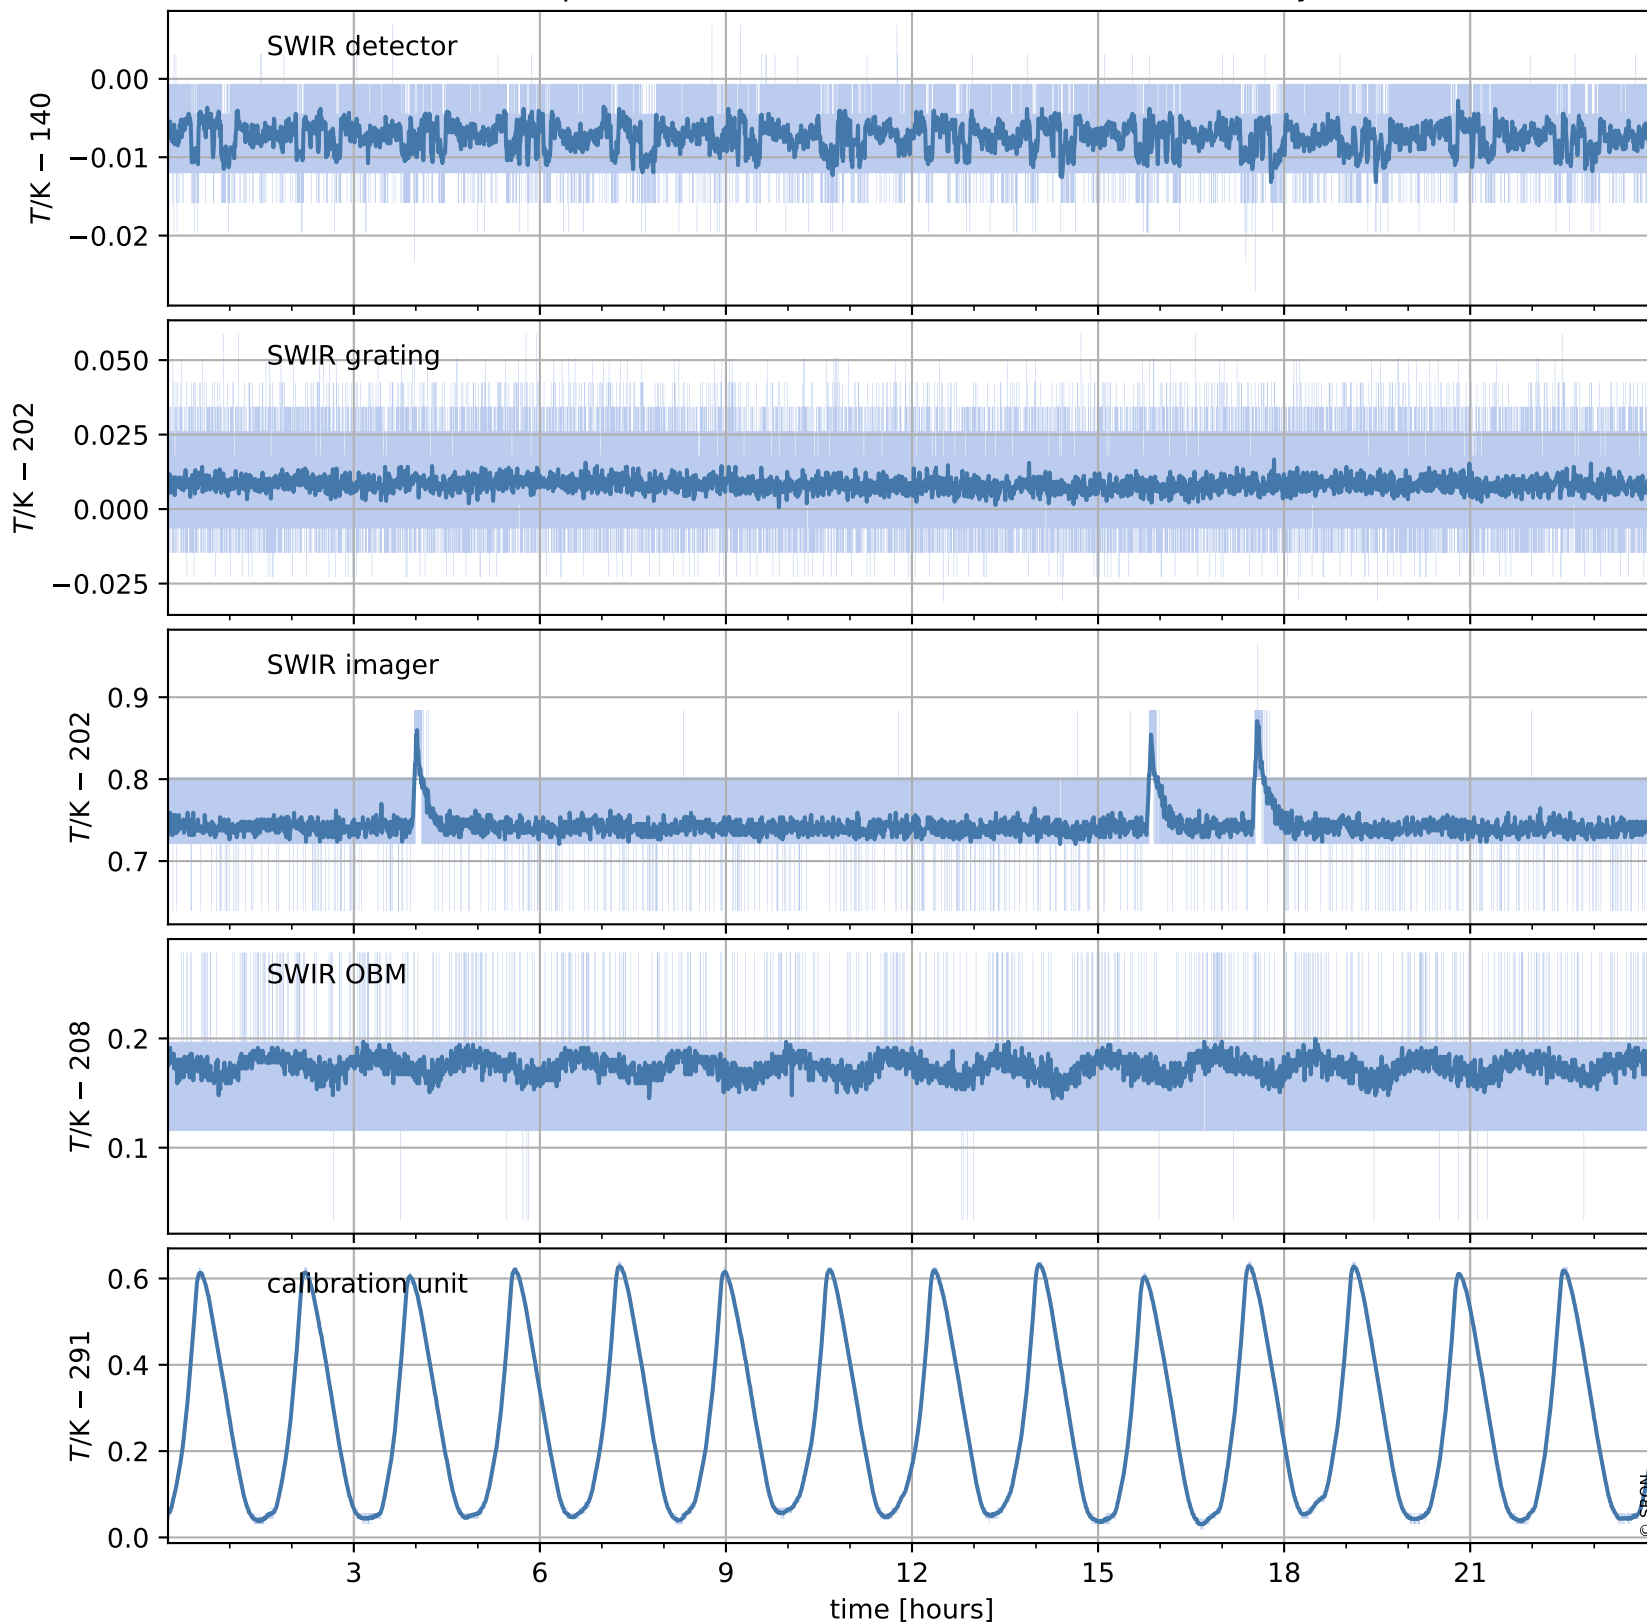

Tropomi SWIR housekeeping data

orbits : [7869, 7882]
coverage : 2019-04-21 / 2019-04-22
created : 2023-08-21T08:43:34

Temperature of sensors relevant for SWIR (one day)

Tropomi SWIR housekeeping data

orbits : [7398, 7882]
coverage : 2019-03-18 / 2019-04-22
created : 2023-08-21T08:43:35

Temperature of sensors relevant for SWIR (last month)

Tropomi SWIR housekeeping data

orbits : [7869, 7882]
coverage : 2019-04-21 / 2019-04-22
created : 2023-08-21T08:43:35

Current and duty cycle of 3 heaters relevant for SWIR (one day)

Tropomi SWIR housekeeping data

orbits : [7398, 7882]
coverage : 2019-03-18 / 2019-04-22
created : 2023-08-21T08:43:36

Current and duty cycle of 3 heaters relevant for SWIR (last month)

Tropomi SWIR housekeeping data