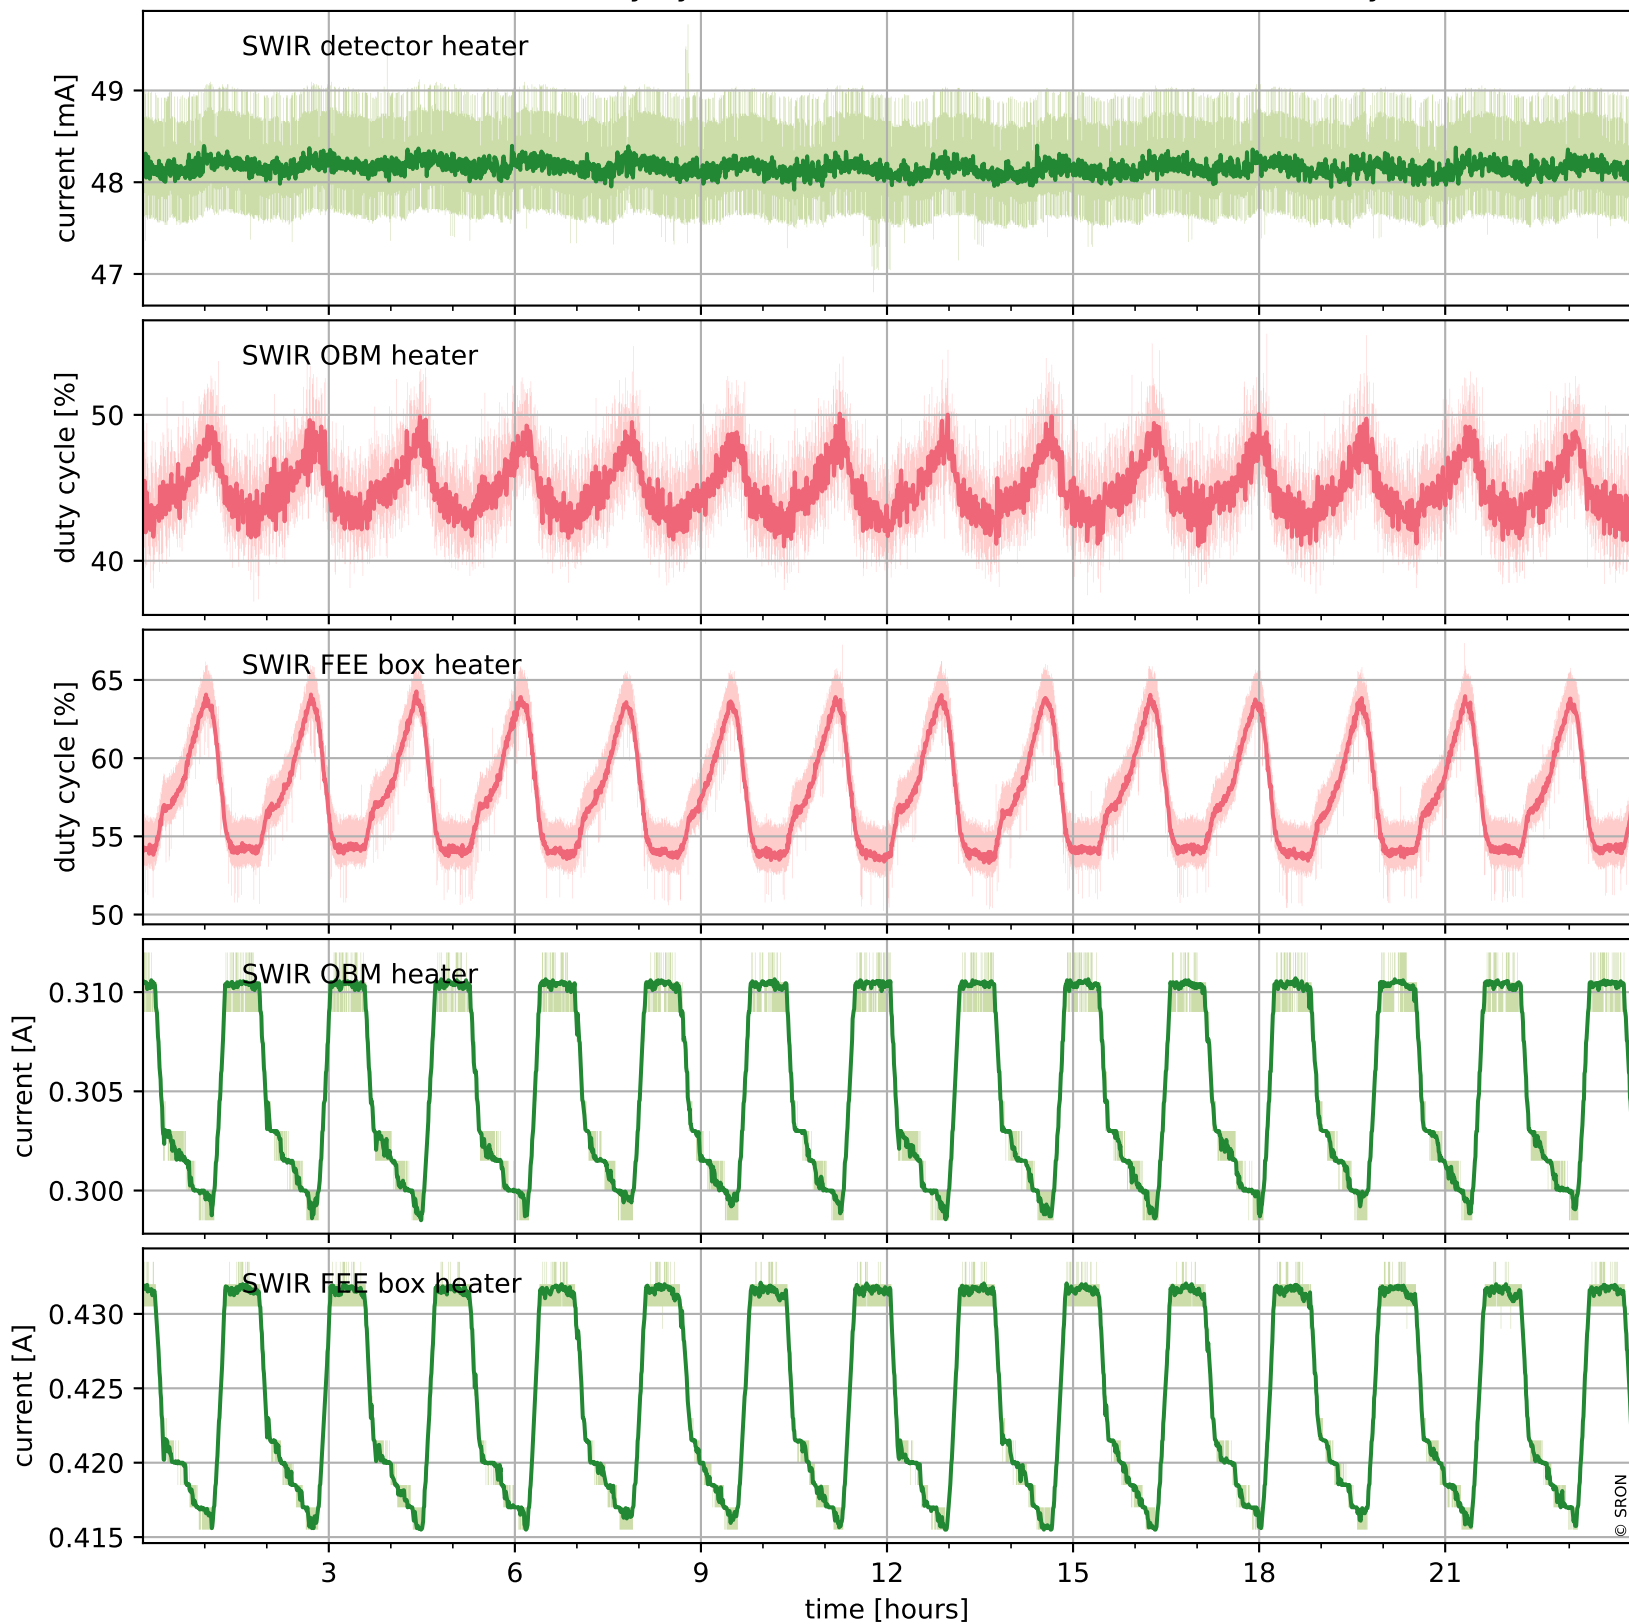

Tropomi SWIR housekeeping data

orbits : [7869, 7882]
coverage : 2019-04-21 / 2019-04-22
created : 2023-08-21T08:43:34

Temperature of sensors relevant for SWIR (one day)

Tropomi SWIR housekeeping data

orbits : [7398, 7882]
coverage : 2019-03-18 / 2019-04-22
created : 2023-08-21T08:43:35

Temperature of sensors relevant for SWIR (last month)

Tropomi SWIR housekeeping data

orbits : [7869, 7882]
coverage : 2019-04-21 / 2019-04-22
created : 2023-08-21T08:43:35

Current and duty cycle of 3 heaters relevant for SWIR (one day)