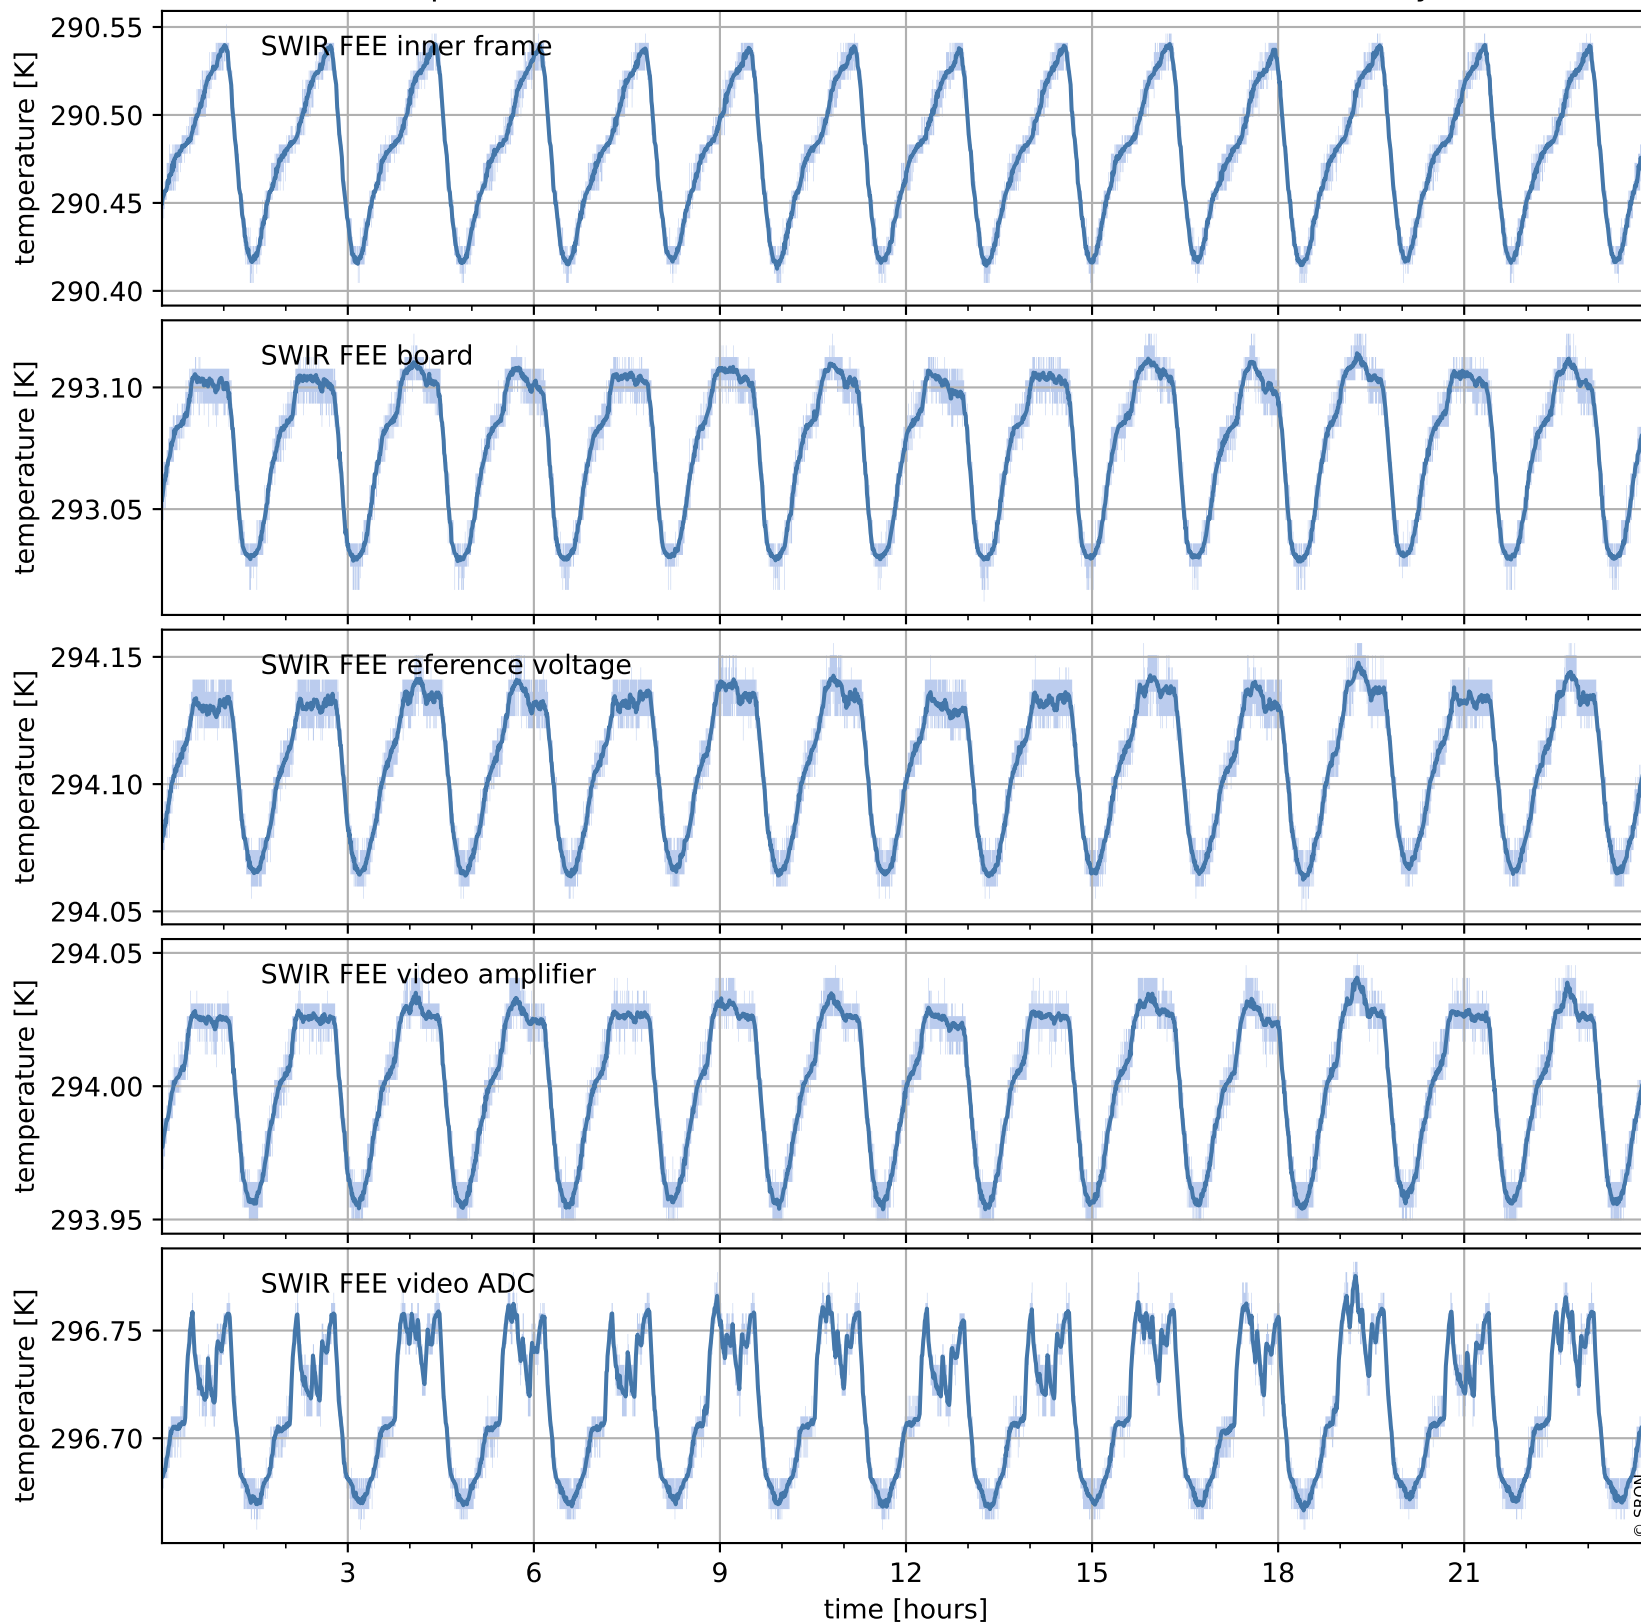

Tropomi SWIR housekeeping data

orbits : [7869, 7882]
coverage : 2019-04-21 / 2019-04-22
created : 2023-08-21T08:43:34

Temperature of sensors relevant for SWIR (one day)

Tropomi SWIR housekeeping data

orbits : [7398, 7882]
coverage : 2019-03-18 / 2019-04-22
created : 2023-08-21T08:43:35

Temperature of sensors relevant for SWIR (last month)

Tropomi SWIR housekeeping data

orbits : [7869, 7882]
coverage : 2019-04-21 / 2019-04-22
created : 2023-08-21T08:43:35

Current and duty cycle of 3 heaters relevant for SWIR (one day)

Tropomi SWIR housekeeping data

orbits : [7398, 7882]
coverage : 2019-03-18 / 2019-04-22
created : 2023-08-21T08:43:36

Current and duty cycle of 3 heaters relevant for SWIR (last month)

Tropomi SWIR housekeeping data

orbits : [7869, 7882]
coverage : 2019-04-21 / 2019-04-22
created : 2023-08-21T08:43:36

Temperature of sensors at the SWIR front-end electronics (one day)

Tropomi SWIR housekeeping data

orbits : [7398, 7882]
coverage : 2019-03-18 / 2019-04-22
created : 2023-08-21T08:43:36