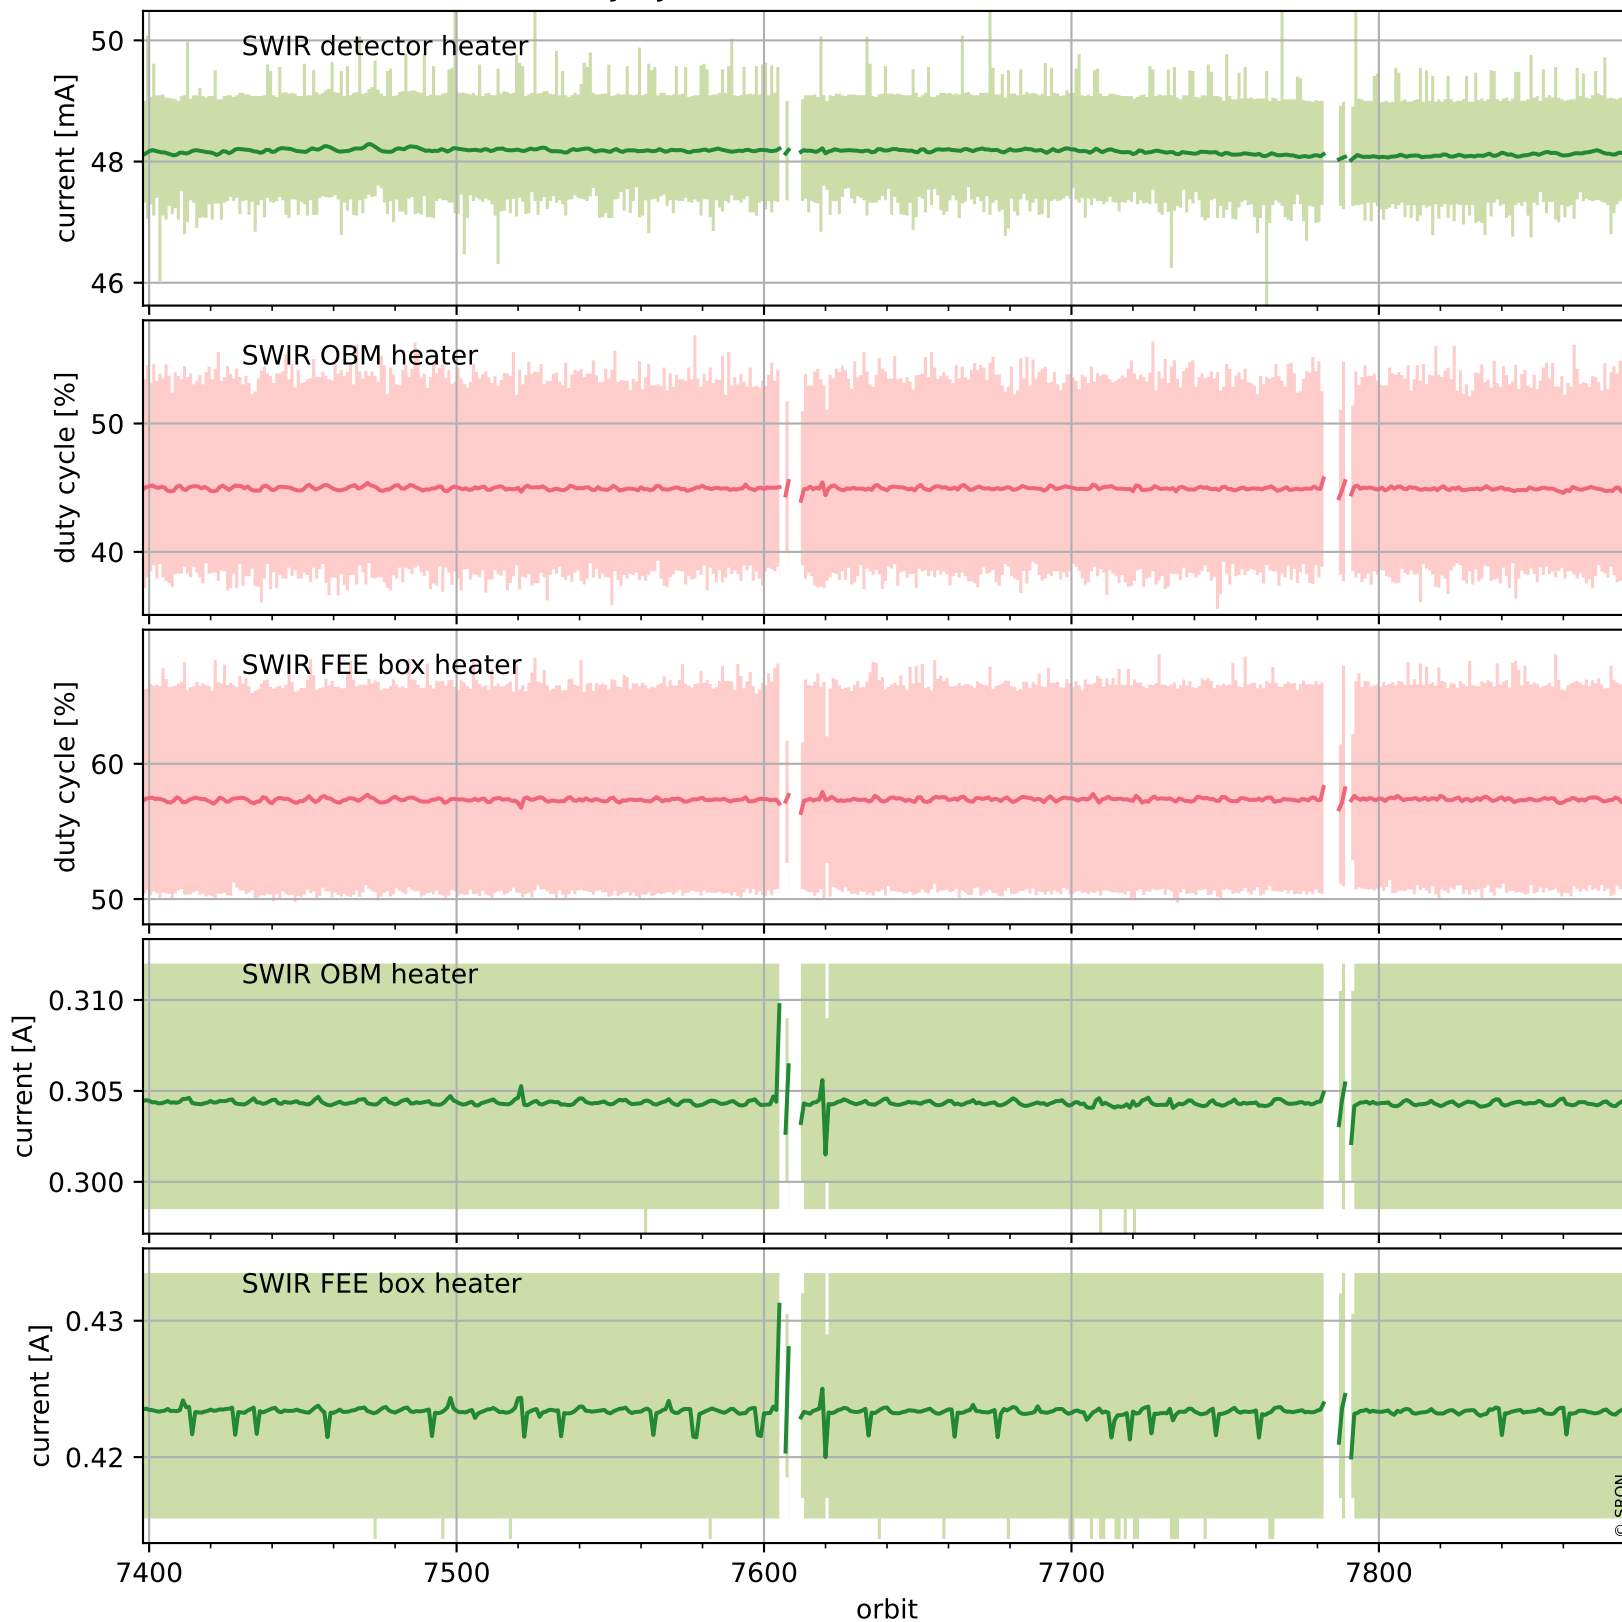

Tropomi SWIR housekeeping data

orbits : [7869, 7882]
coverage : 2019-04-21 / 2019-04-22
created : 2023-08-21T08:43:34

Temperature of sensors relevant for SWIR (one day)

Tropomi SWIR housekeeping data

orbits : [7398, 7882]
coverage : 2019-03-18 / 2019-04-22
created : 2023-08-21T08:43:35

Temperature of sensors relevant for SWIR (last month)

Tropomi SWIR housekeeping data

orbits : [7869, 7882]
coverage : 2019-04-21 / 2019-04-22
created : 2023-08-21T08:43:35

Current and duty cycle of 3 heaters relevant for SWIR (one day)

Tropomi SWIR housekeeping data

orbits : [7398, 7882]
coverage : 2019-03-18 / 2019-04-22
created : 2023-08-21T08:43:36

Current and duty cycle of 3 heaters relevant for SWIR (last month)

Tropomi SWIR housekeeping data

orbits : [7869, 7882]
coverage : 2019-04-21 / 2019-04-22
created : 2023-08-21T08:43:36

Temperature of sensors at the SWIR front-end electronics (one day)

Tropomi SWIR housekeeping data

orbits : [7398, 7882]
coverage : 2019-03-18 / 2019-04-22
created : 2023-08-21T08:43:36