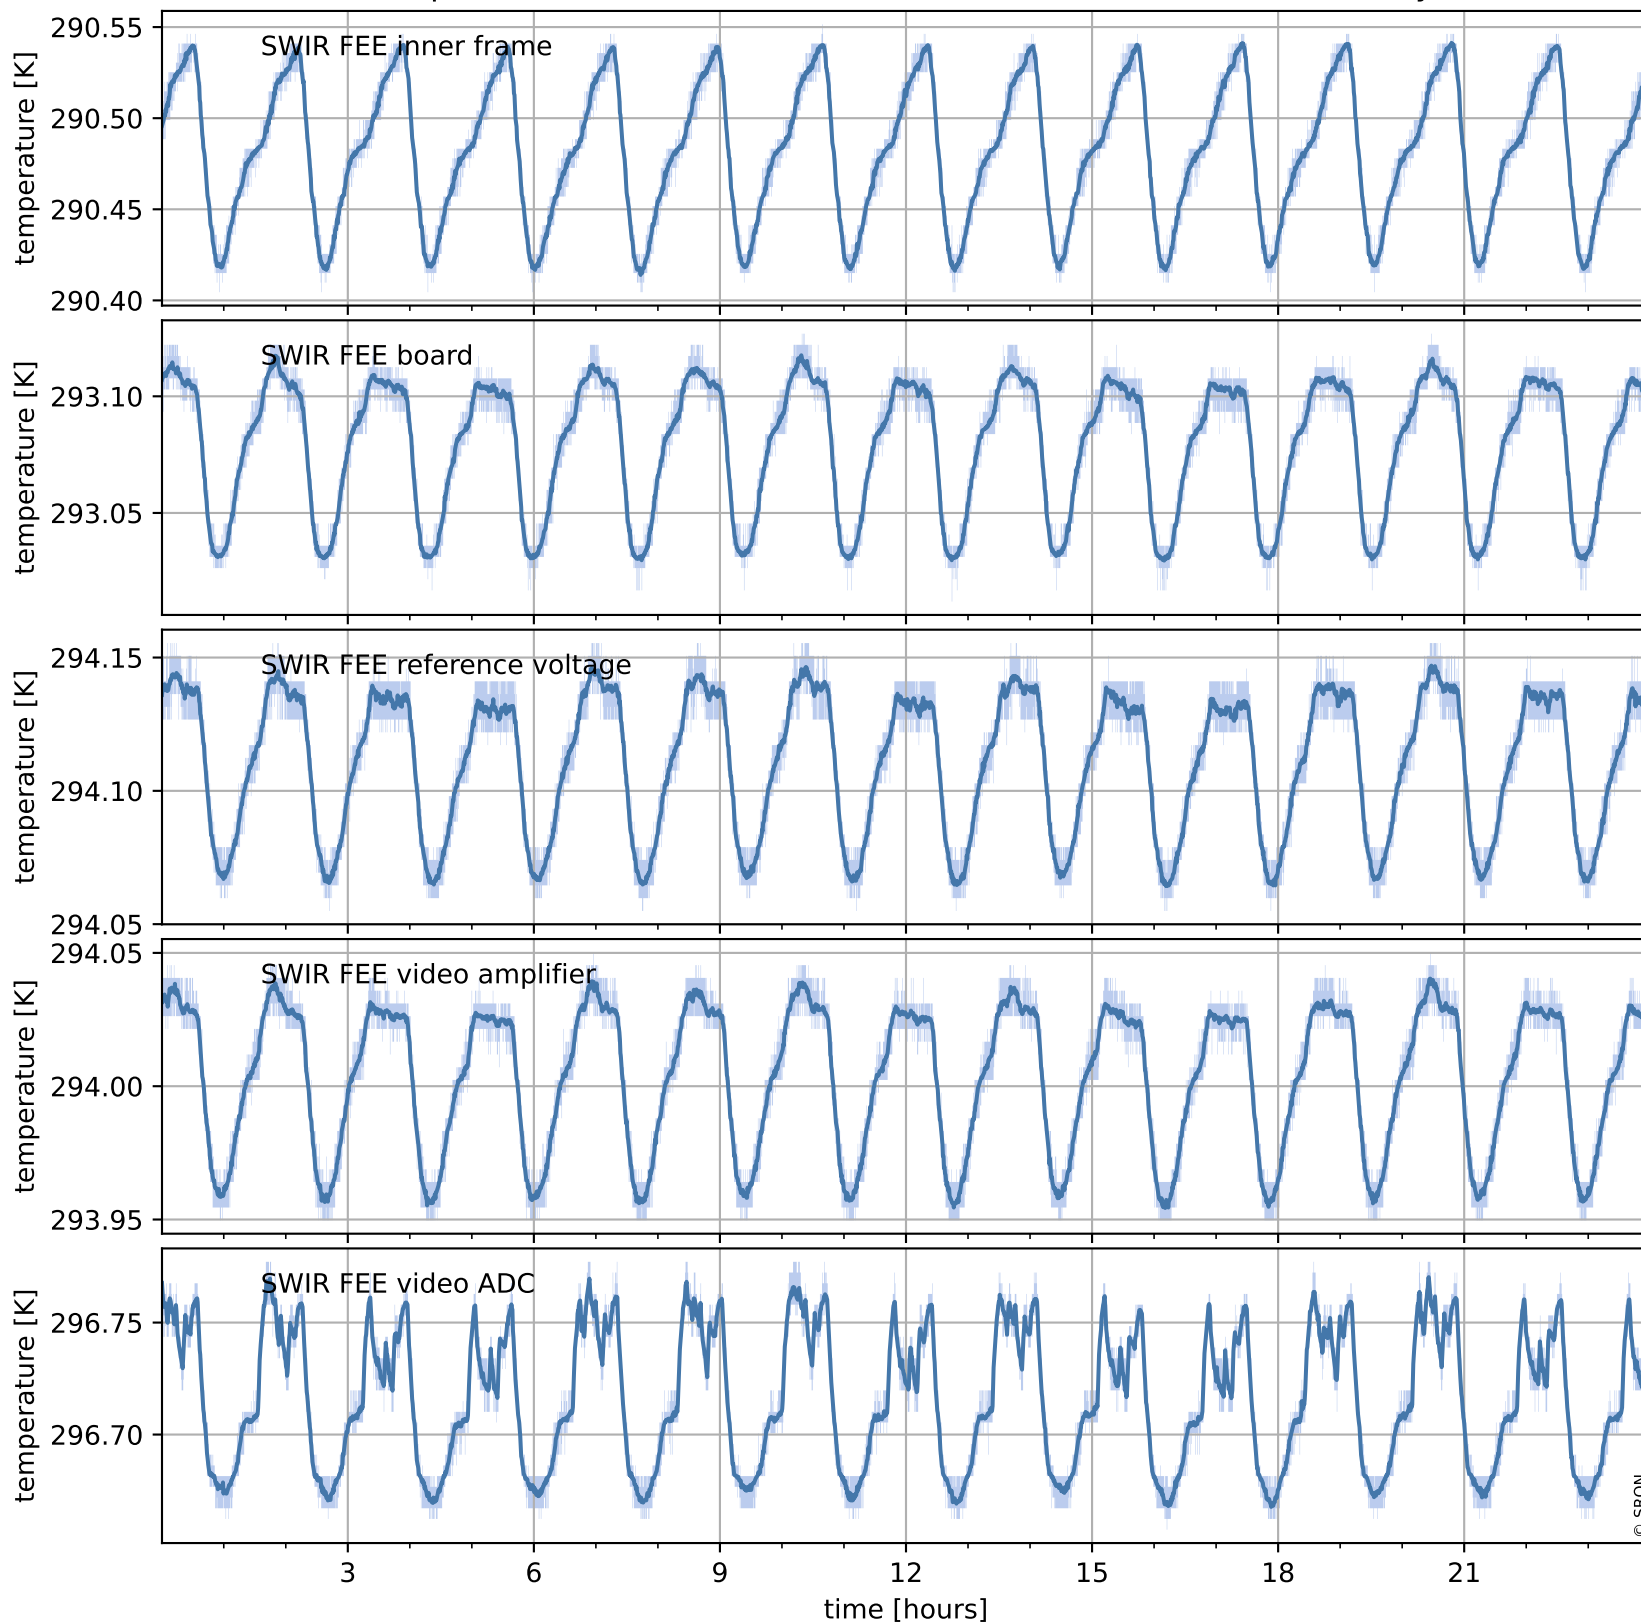

Tropomi SWIR housekeeping data

orbits : [7968, 7982]
coverage : 2019-04-28 / 2019-04-29
created : 2023-08-21T08:43:52

Temperature of sensors relevant for SWIR (one day)

Tropomi SWIR housekeeping data

orbits : [7498, 7982]
coverage : 2019-03-25 / 2019-04-29
created : 2023-08-21T08:43:52

Temperature of sensors relevant for SWIR (last month)

Tropomi SWIR housekeeping data

orbits : [7968, 7982]
coverage : 2019-04-28 / 2019-04-29
created : 2023-08-21T08:43:52

Current and duty cycle of 3 heaters relevant for SWIR (one day)

Tropomi SWIR housekeeping data

orbits : [7498, 7982]
coverage : 2019-03-25 / 2019-04-29
created : 2023-08-21T08:43:53

Current and duty cycle of 3 heaters relevant for SWIR (last month)

Tropomi SWIR housekeeping data

orbits : [7968, 7982]
coverage : 2019-04-28 / 2019-04-29
created : 2023-08-21T08:43:53

Temperature of sensors at the SWIR front-end electronics (one day)

Tropomi SWIR housekeeping data

orbits : [7498, 7982]
coverage : 2019-03-25 / 2019-04-29
created : 2023-08-21T08:43:53