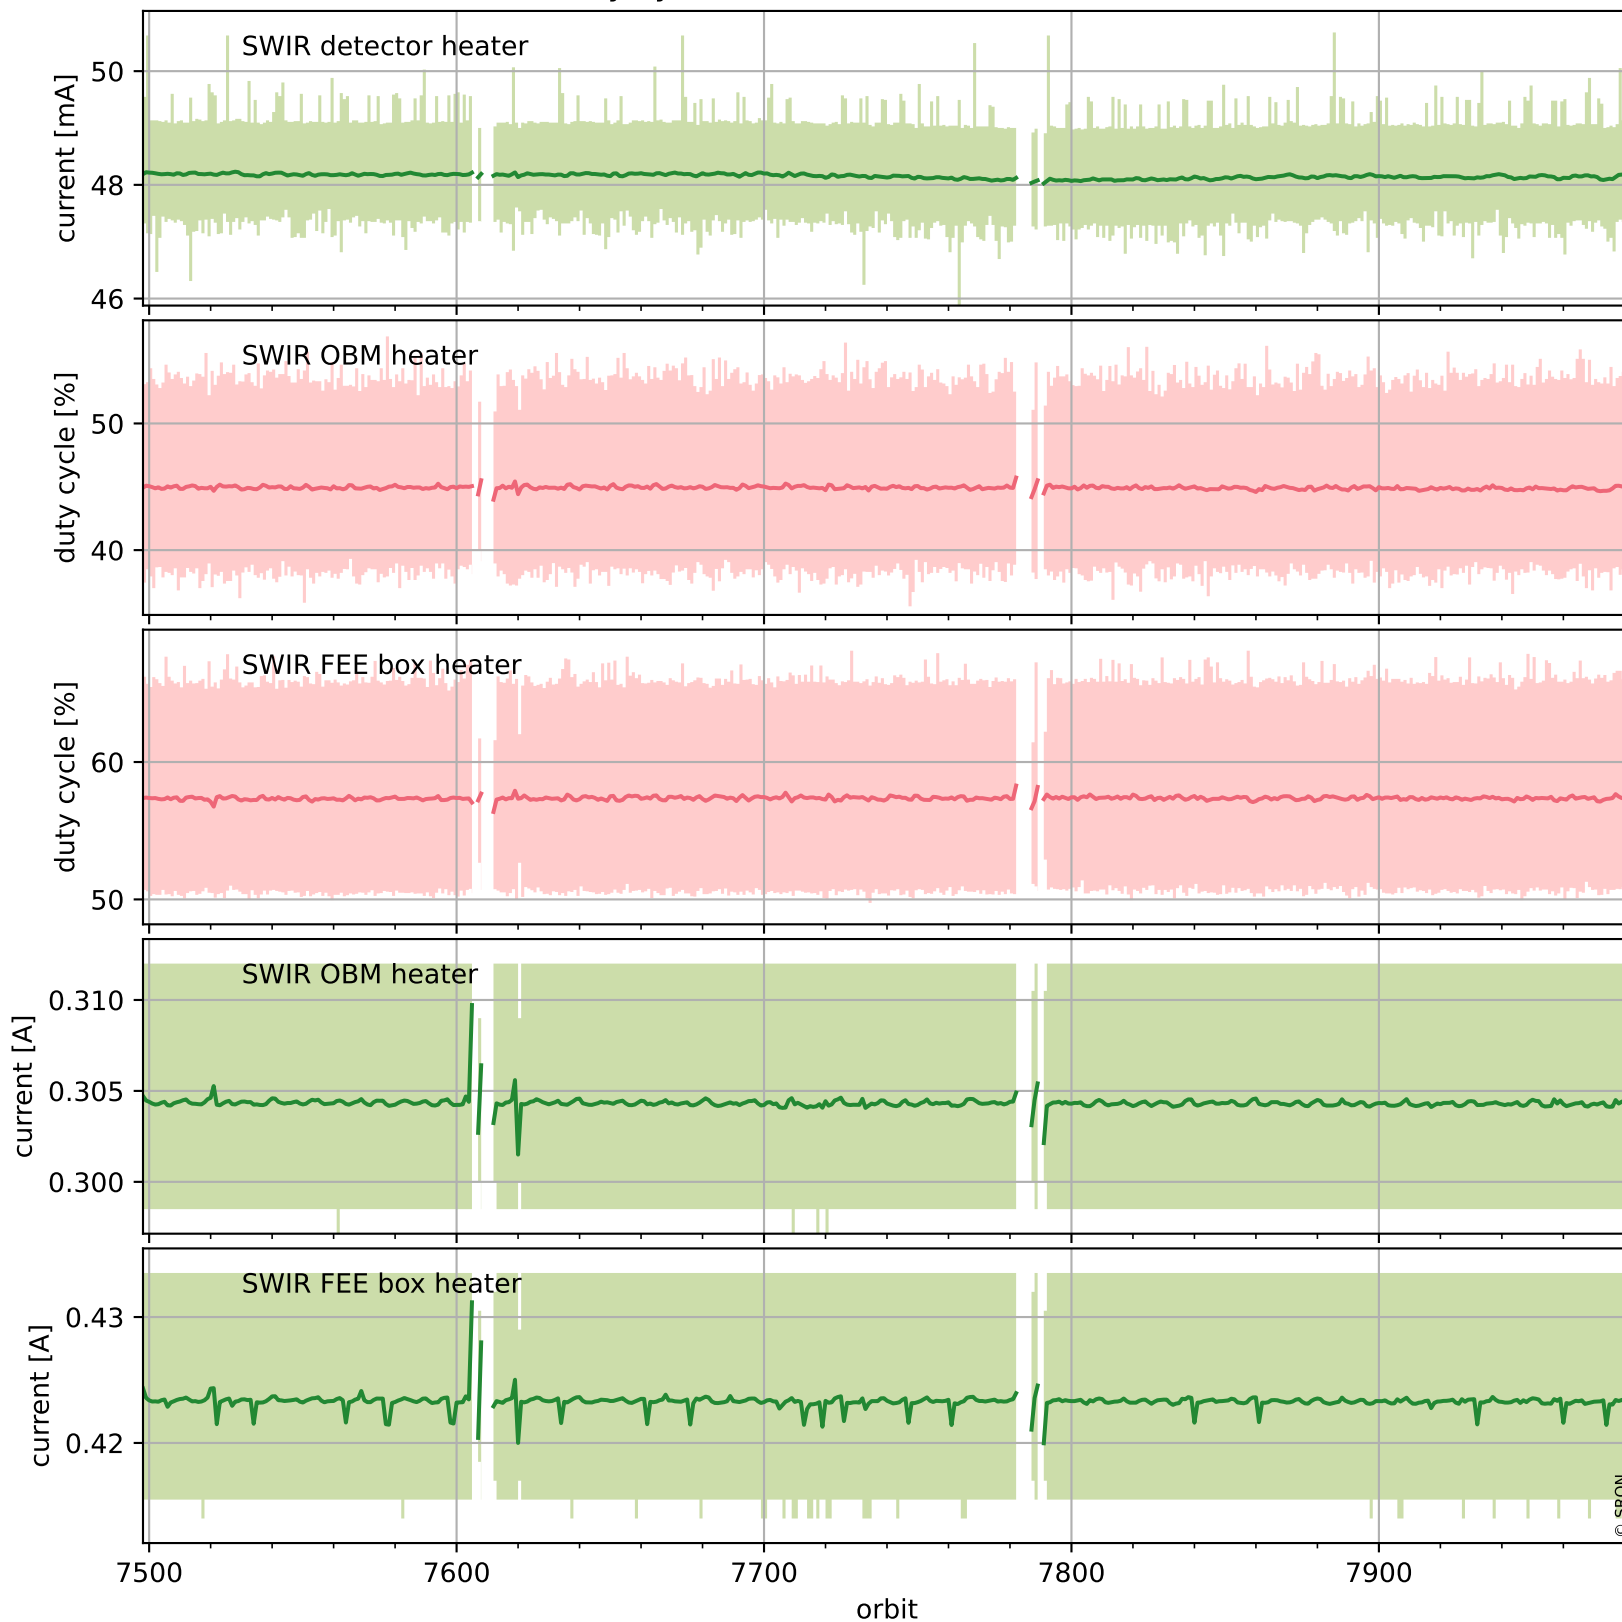

Tropomi SWIR housekeeping data

orbits : [7968, 7982]
coverage : 2019-04-28 / 2019-04-29
created : 2023-08-21T08:43:52

Temperature of sensors relevant for SWIR (one day)

Tropomi SWIR housekeeping data

orbits : [7498, 7982]
coverage : 2019-03-25 / 2019-04-29
created : 2023-08-21T08:43:52

Temperature of sensors relevant for SWIR (last month)

Tropomi SWIR housekeeping data

orbits : [7968, 7982]
coverage : 2019-04-28 / 2019-04-29
created : 2023-08-21T08:43:52

Current and duty cycle of 3 heaters relevant for SWIR (one day)

Tropomi SWIR housekeeping data

orbits : [7498, 7982]
coverage : 2019-03-25 / 2019-04-29
created : 2023-08-21T08:43:53

Current and duty cycle of 3 heaters relevant for SWIR (last month)

Tropomi SWIR housekeeping data

orbits : [7968, 7982]
coverage : 2019-04-28 / 2019-04-29
created : 2023-08-21T08:43:53

Temperature of sensors at the SWIR front-end electronics (one day)

Tropomi SWIR housekeeping data

orbits : [7498, 7982]
coverage : 2019-03-25 / 2019-04-29
created : 2023-08-21T08:43:53