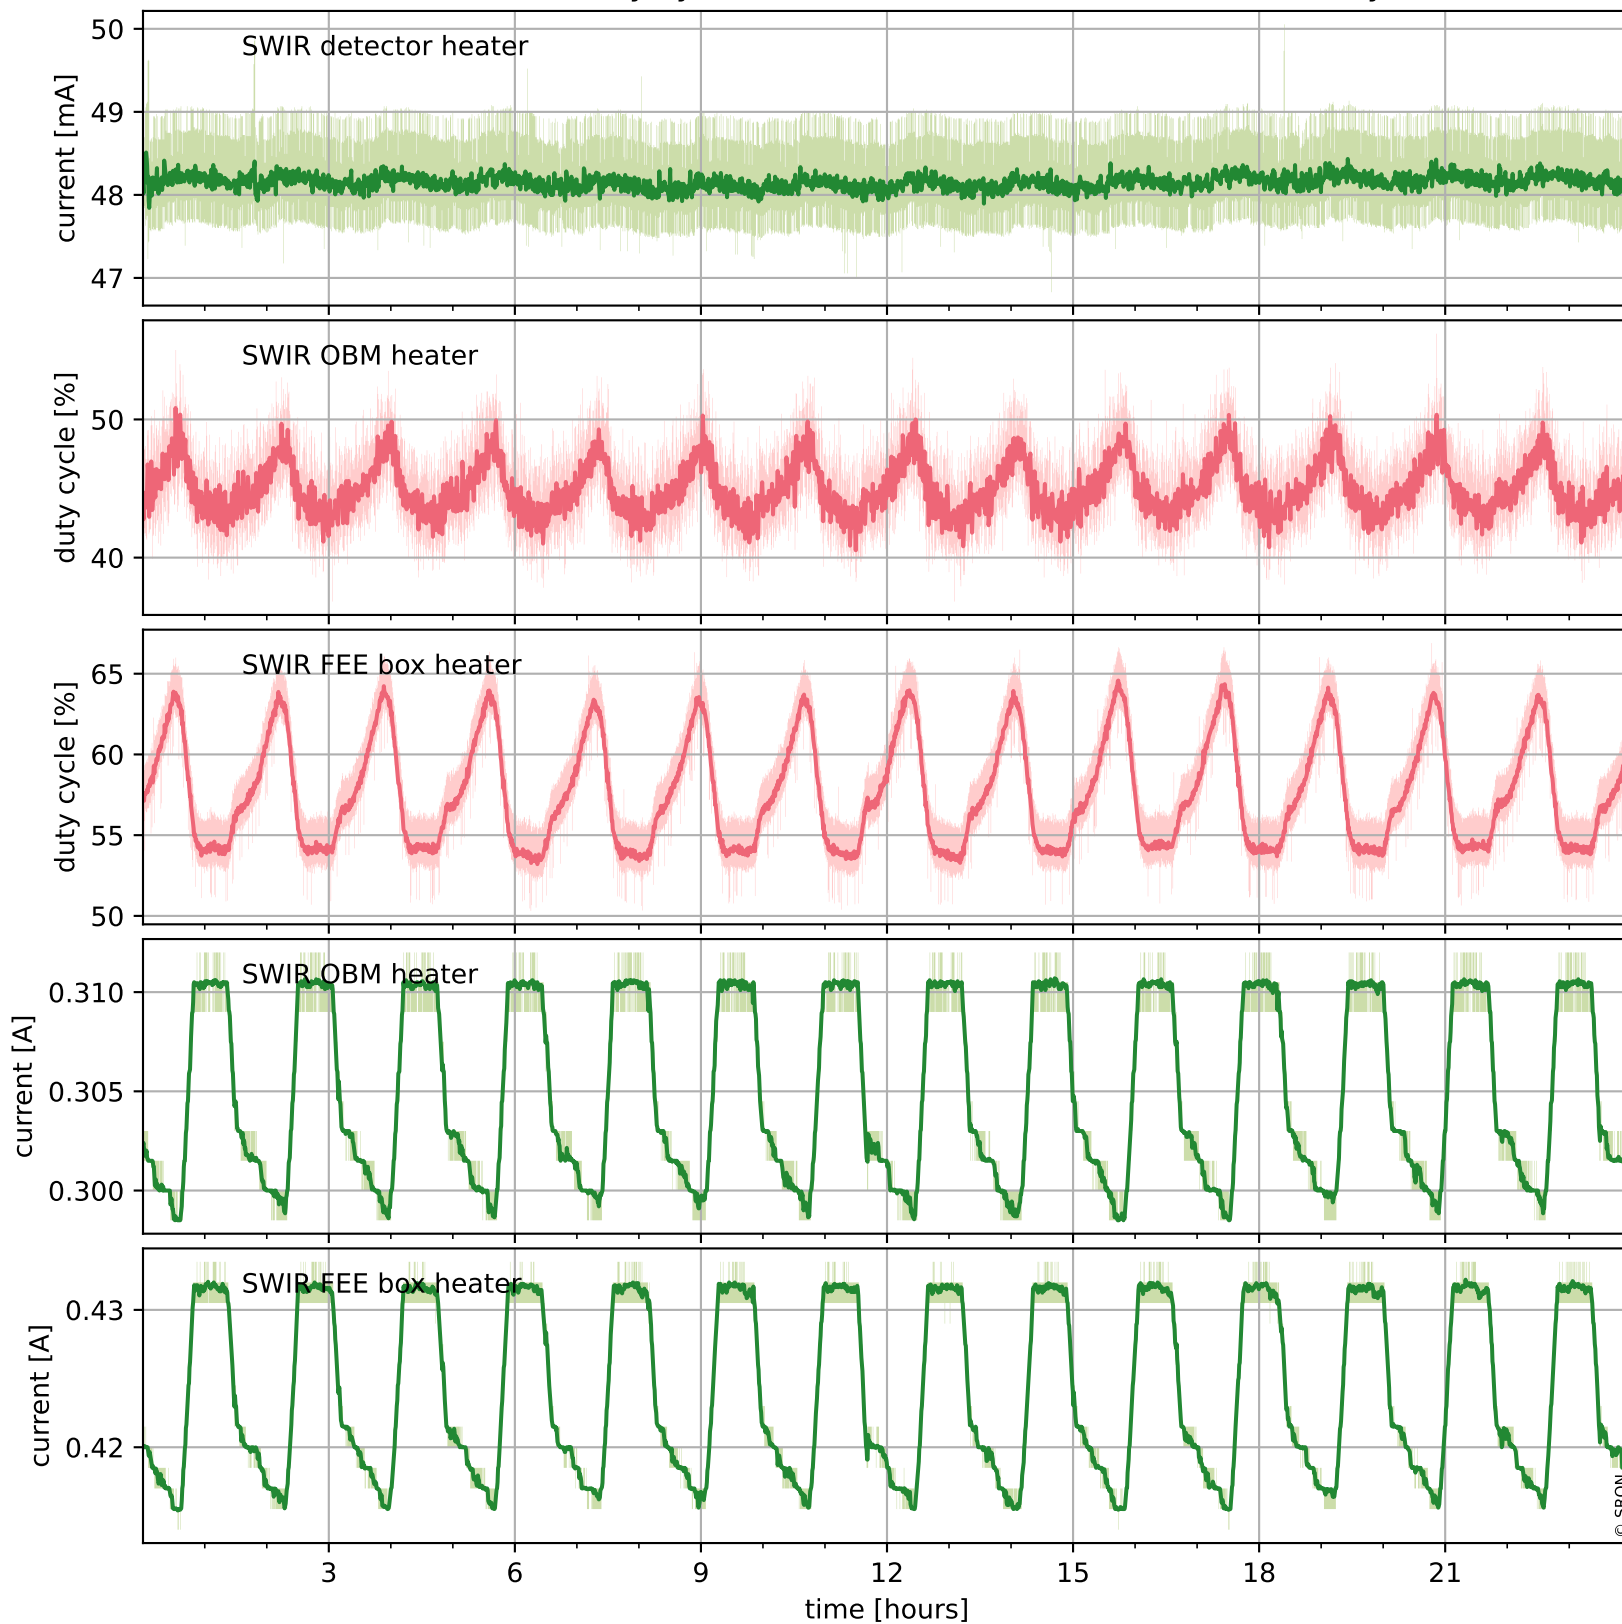

Tropomi SWIR housekeeping data

orbits : [7968, 7982]
coverage : 2019-04-28 / 2019-04-29
created : 2023-08-21T08:43:52

Temperature of sensors relevant for SWIR (one day)

Tropomi SWIR housekeeping data

orbits : [7498, 7982]
coverage : 2019-03-25 / 2019-04-29
created : 2023-08-21T08:43:52

Temperature of sensors relevant for SWIR (last month)

Tropomi SWIR housekeeping data

orbits : [7968, 7982]
coverage : 2019-04-28 / 2019-04-29
created : 2023-08-21T08:43:52

Current and duty cycle of 3 heaters relevant for SWIR (one day)