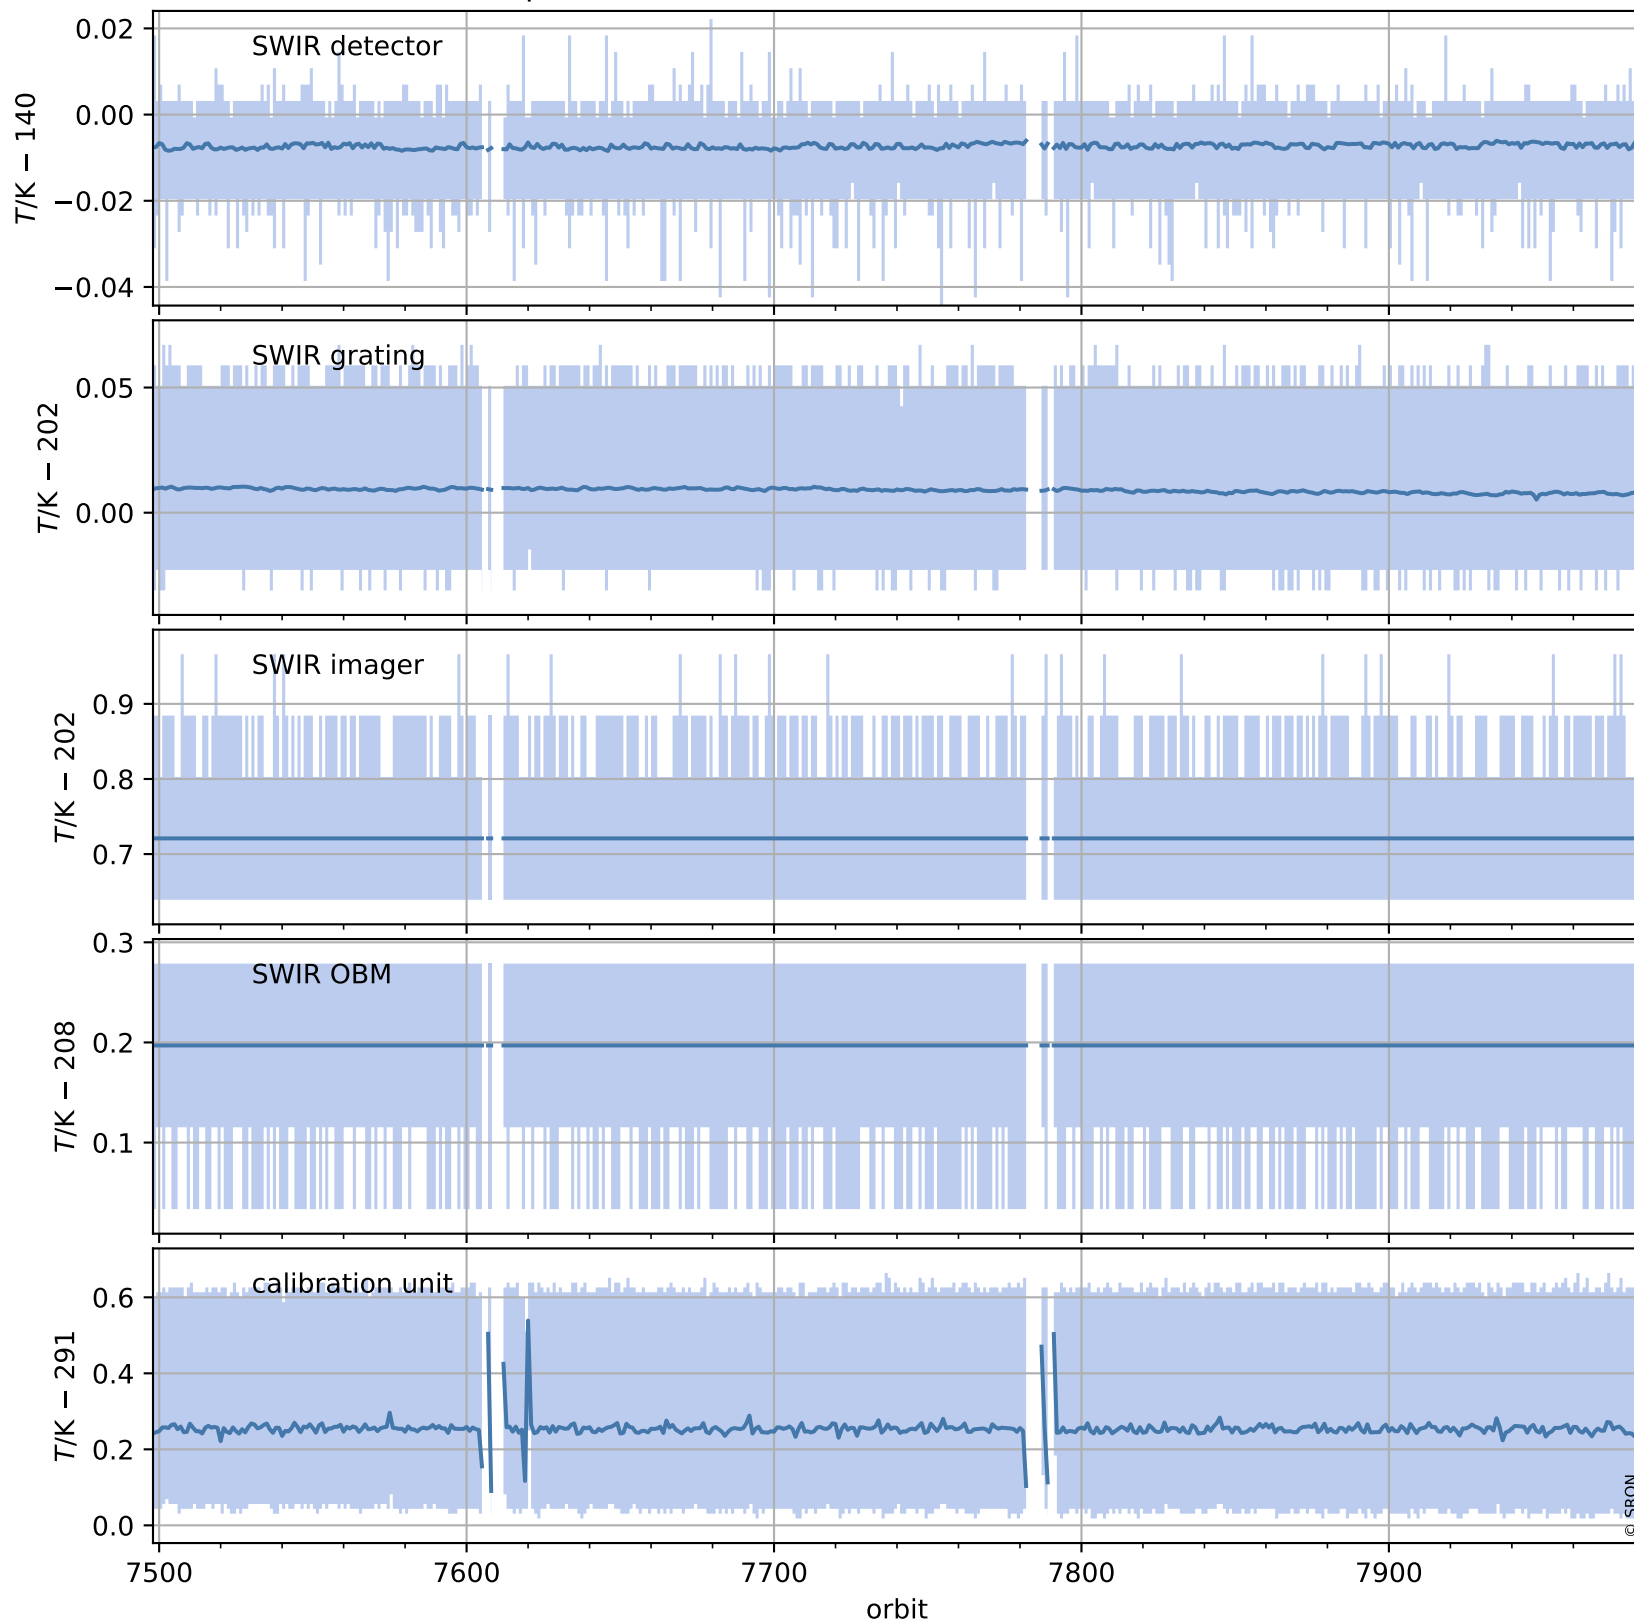

Tropomi SWIR housekeeping data

orbits : [7968, 7982]
coverage : 2019-04-28 / 2019-04-29
created : 2023-08-21T08:43:52

Temperature of sensors relevant for SWIR (one day)

Tropomi SWIR housekeeping data

orbits : [7498, 7982]
coverage : 2019-03-25 / 2019-04-29
created : 2023-08-21T08:43:52

Temperature of sensors relevant for SWIR (last month)

Tropomi SWIR housekeeping data

orbits : [7968, 7982]
coverage : 2019-04-28 / 2019-04-29
created : 2023-08-21T08:43:52

Current and duty cycle of 3 heaters relevant for SWIR (one day)

Tropomi SWIR housekeeping data

orbits : [7498, 7982]
coverage : 2019-03-25 / 2019-04-29
created : 2023-08-21T08:43:53

Current and duty cycle of 3 heaters relevant for SWIR (last month)

Tropomi SWIR housekeeping data

orbits : [7968, 7982]
coverage : 2019-04-28 / 2019-04-29
created : 2023-08-21T08:43:53

Temperature of sensors at the SWIR front-end electronics (one day)

Tropomi SWIR housekeeping data

orbits : [7498, 7982]
coverage : 2019-03-25 / 2019-04-29
created : 2023-08-21T08:43:53