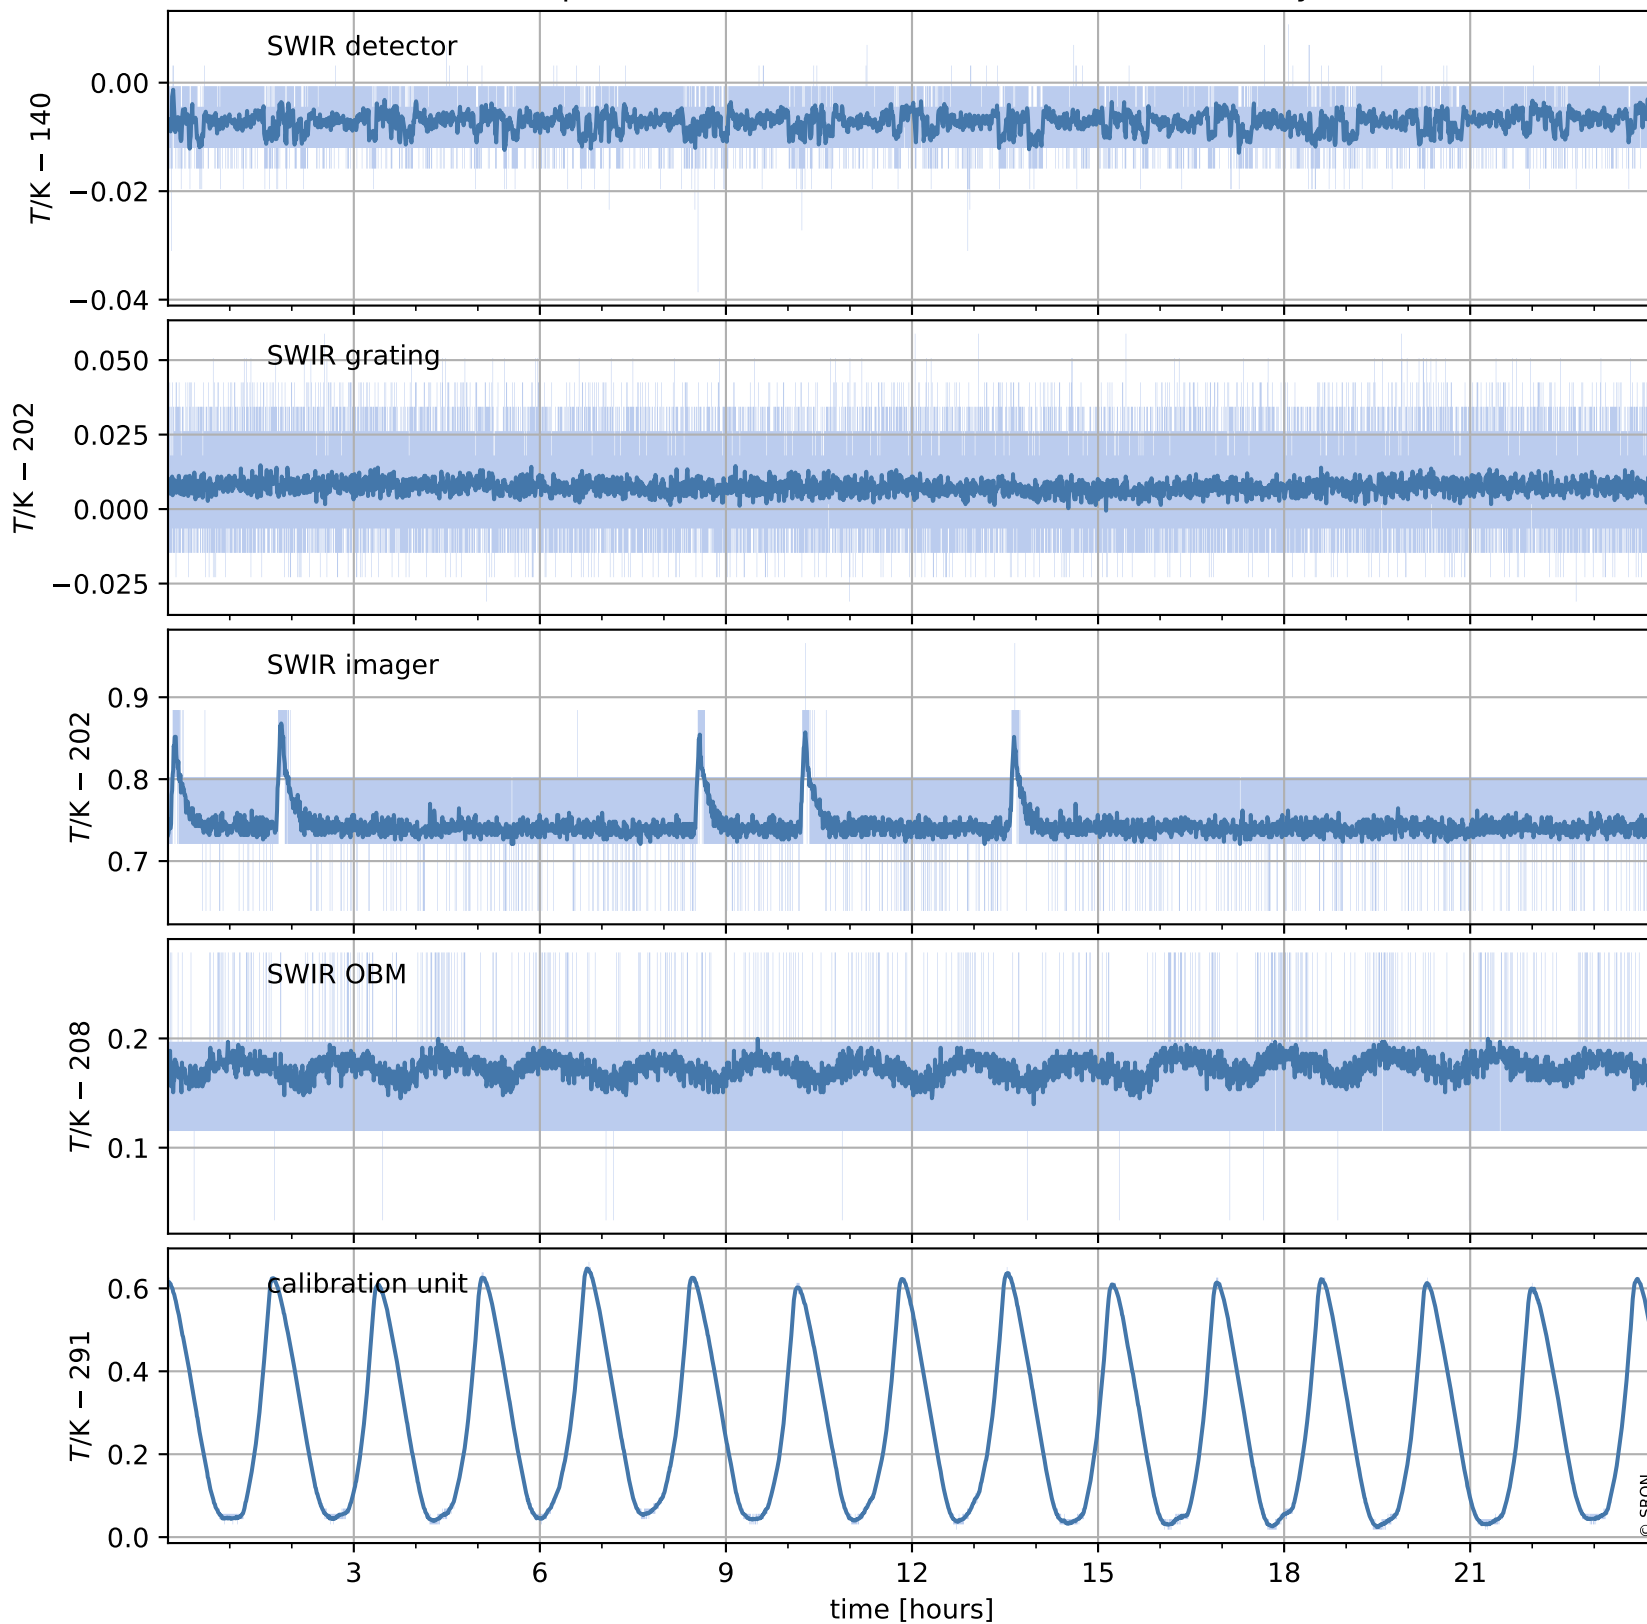

Tropomi SWIR housekeeping data

orbits : [7968, 7982]
coverage : 2019-04-28 / 2019-04-29
created : 2023-08-21T08:43:52

Temperature of sensors relevant for SWIR (one day)

Tropomi SWIR housekeeping data

orbits : [7498, 7982]
coverage : 2019-03-25 / 2019-04-29
created : 2023-08-21T08:43:52

Temperature of sensors relevant for SWIR (last month)

Tropomi SWIR housekeeping data

orbits : [7968, 7982]
coverage : 2019-04-28 / 2019-04-29
created : 2023-08-21T08:43:52

Current and duty cycle of 3 heaters relevant for SWIR (one day)

Tropomi SWIR housekeeping data

orbits : [7498, 7982]
coverage : 2019-03-25 / 2019-04-29
created : 2023-08-21T08:43:53

Current and duty cycle of 3 heaters relevant for SWIR (last month)

Tropomi SWIR housekeeping data