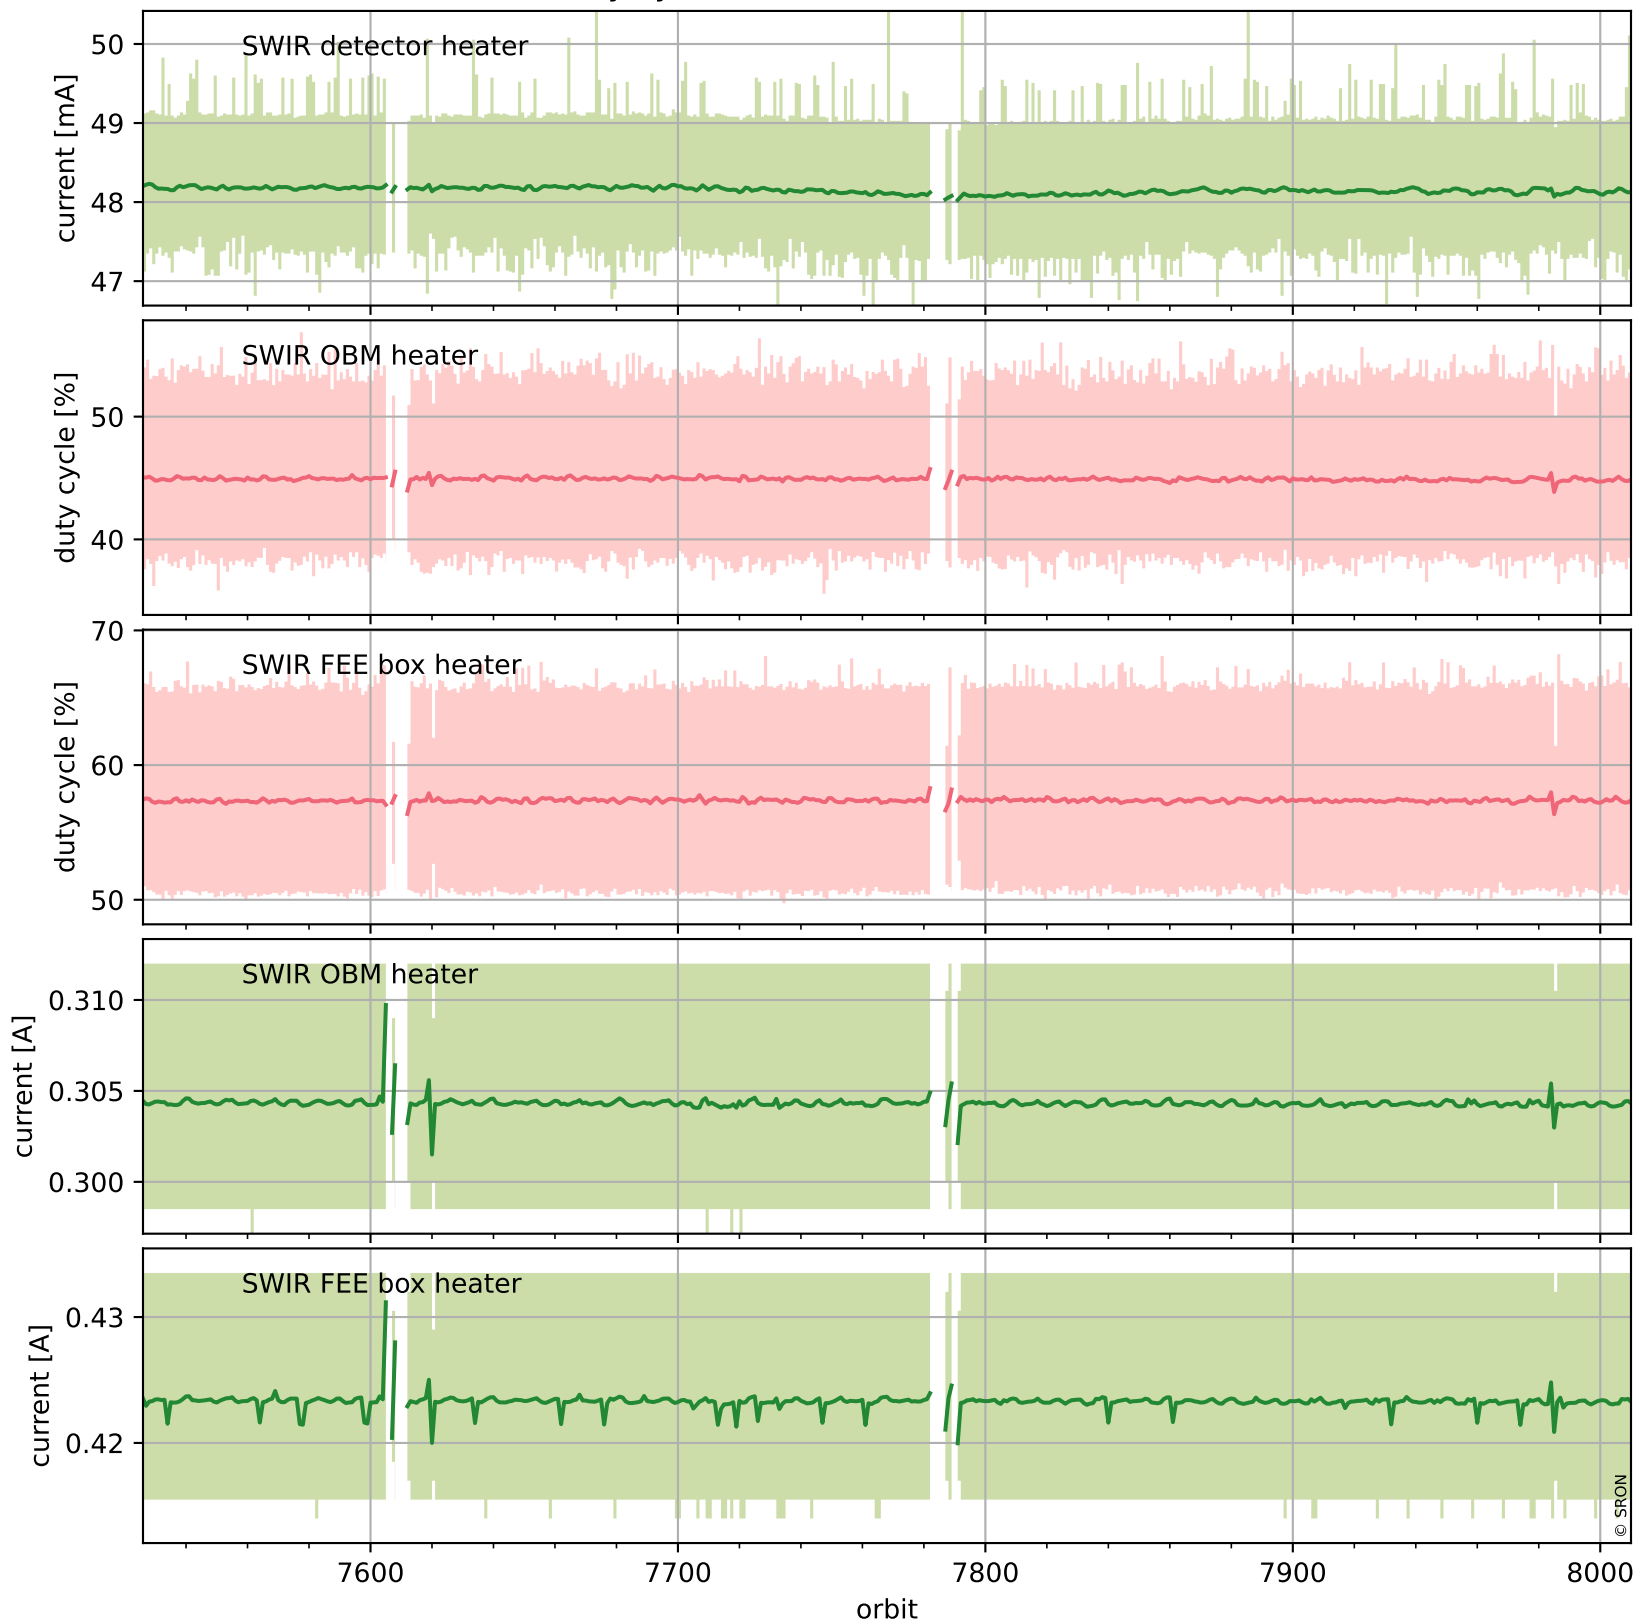

Tropomi SWIR housekeeping data

orbits : [7997, 8010]
coverage : 2019-04-30 / 2019-05-01
created : 2023-08-21T08:43:56

Temperature of sensors relevant for SWIR (one day)

Tropomi SWIR housekeeping data

orbits : [7526, 8010]
coverage : 2019-03-27 / 2019-05-01
created : 2023-08-21T08:43:57

Temperature of sensors relevant for SWIR (last month)

Tropomi SWIR housekeeping data

orbits : [7997, 8010]
coverage : 2019-04-30 / 2019-05-01
created : 2023-08-21T08:43:57

Current and duty cycle of 3 heaters relevant for SWIR (one day)

Tropomi SWIR housekeeping data

orbits : [7526, 8010]
coverage : 2019-03-27 / 2019-05-01
created : 2023-08-21T08:43:58

Current and duty cycle of 3 heaters relevant for SWIR (last month)

Tropomi SWIR housekeeping data

orbits : [7997, 8010]
coverage : 2019-04-30 / 2019-05-01
created : 2023-08-21T08:43:58

Temperature of sensors at the SWIR front-end electronics (one day)

Tropomi SWIR housekeeping data

orbits : [7526, 8010]
coverage : 2019-03-27 / 2019-05-01
created : 2023-08-21T08:43:58