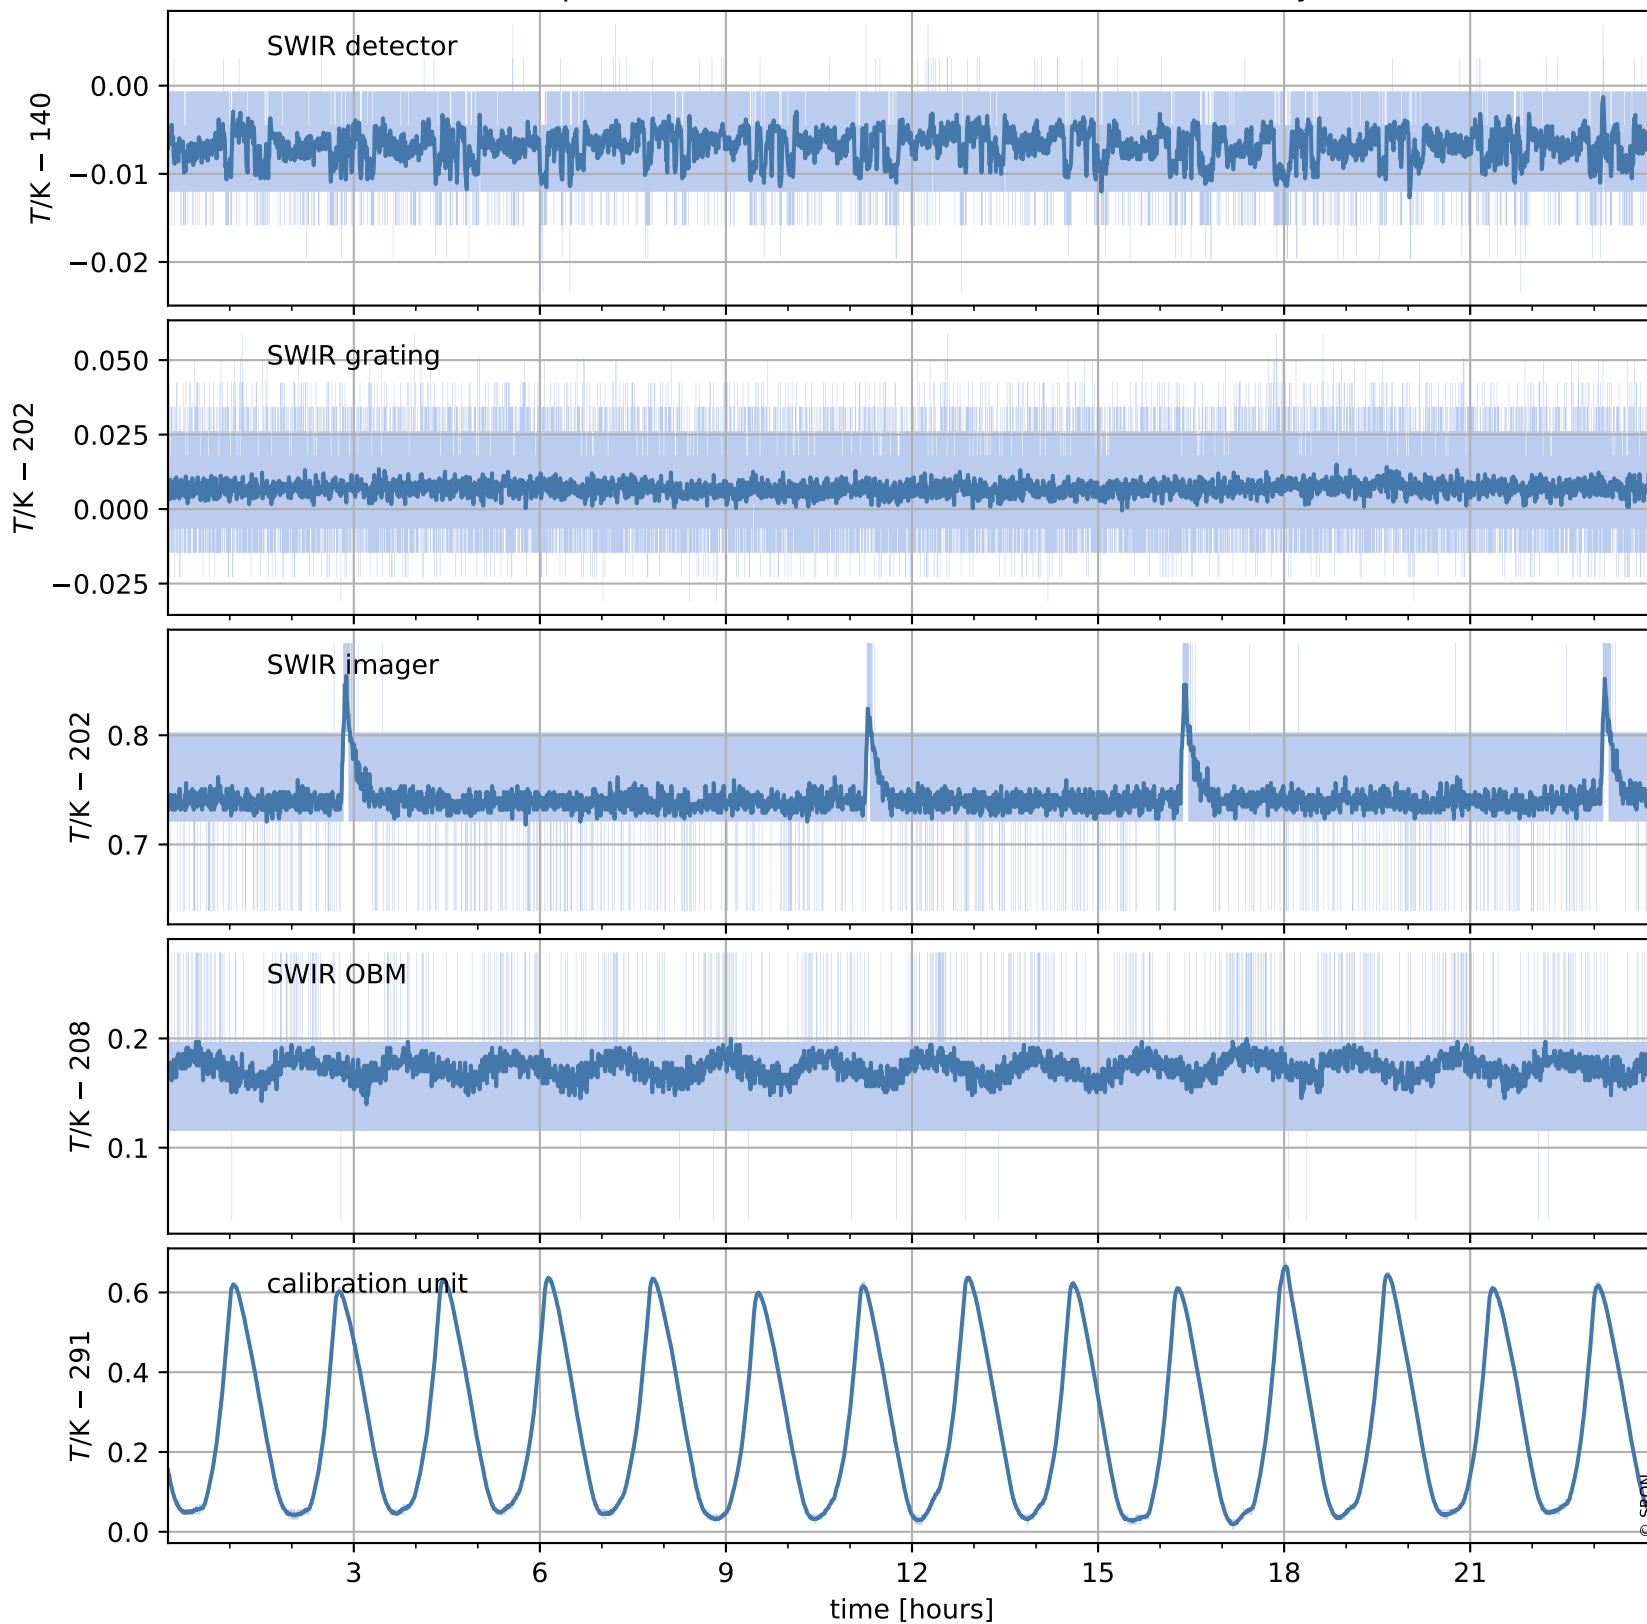

Tropomi SWIR housekeeping data

orbits : [7997, 8010]
coverage : 2019-04-30 / 2019-05-01
created : 2023-08-21T08:43:56

Temperature of sensors relevant for SWIR (one day)

Tropomi SWIR housekeeping data

orbits : [7526, 8010]
coverage : 2019-03-27 / 2019-05-01
created : 2023-08-21T08:43:57

Temperature of sensors relevant for SWIR (last month)

Tropomi SWIR housekeeping data

orbits : [7997, 8010]
coverage : 2019-04-30 / 2019-05-01
created : 2023-08-21T08:43:57

Current and duty cycle of 3 heaters relevant for SWIR (one day)

Tropomi SWIR housekeeping data

orbits : [7526, 8010]
coverage : 2019-03-27 / 2019-05-01
created : 2023-08-21T08:43:58

Current and duty cycle of 3 heaters relevant for SWIR (last month)

Tropomi SWIR housekeeping data

orbits : [7997, 8010]
coverage : 2019-04-30 / 2019-05-01
created : 2023-08-21T08:43:58

Temperature of sensors at the SWIR front-end electronics (one day)

Tropomi SWIR housekeeping data

orbits : [7526, 8010]
coverage : 2019-03-27 / 2019-05-01
created : 2023-08-21T08:43:58