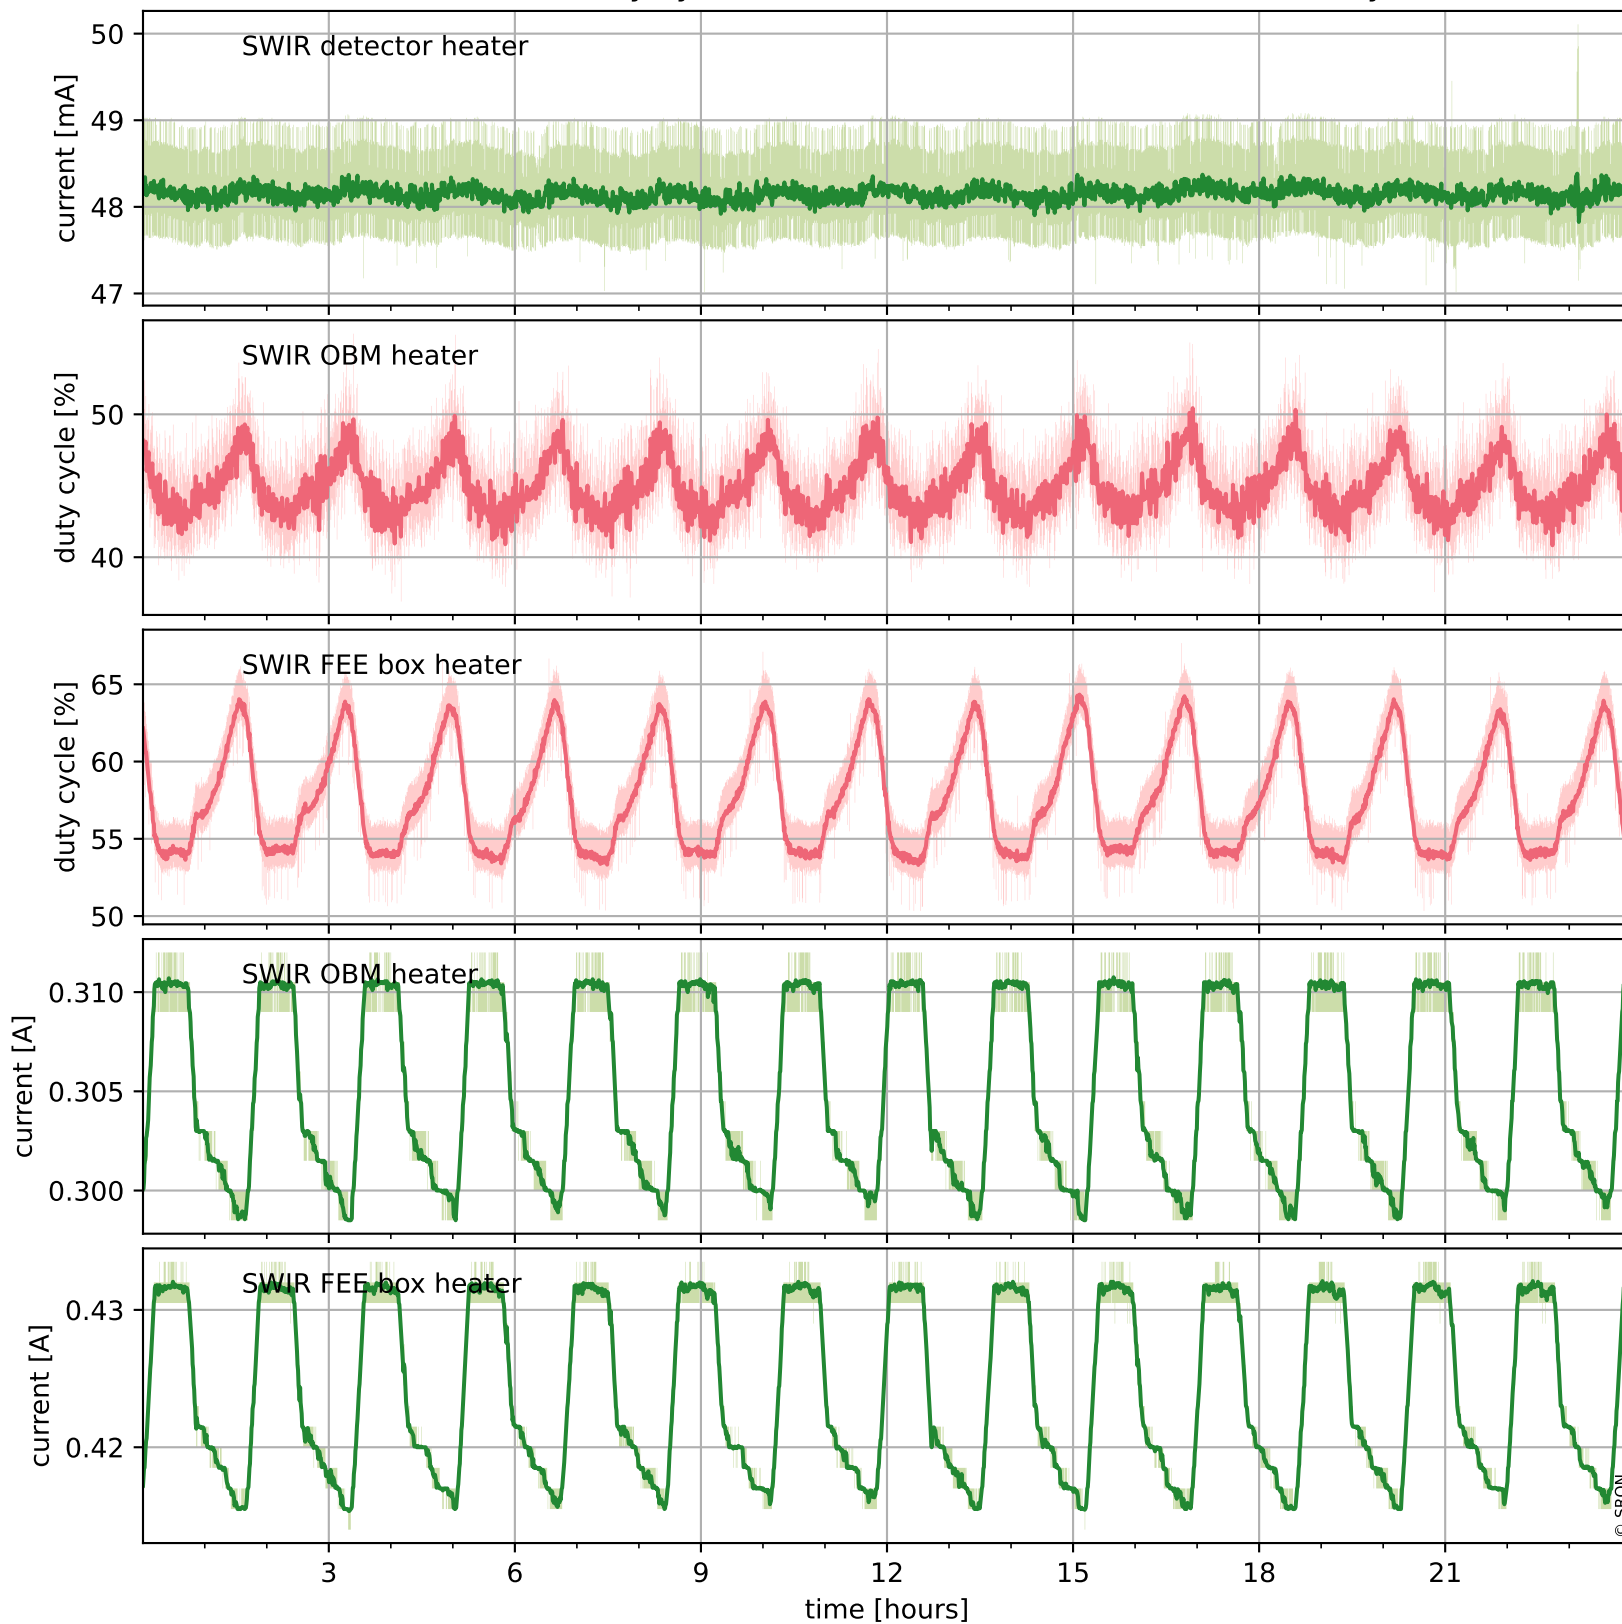

Tropomi SWIR housekeeping data

orbits : [7997, 8010]
coverage : 2019-04-30 / 2019-05-01
created : 2023-08-21T08:43:56

Temperature of sensors relevant for SWIR (one day)

Tropomi SWIR housekeeping data

orbits : [7526, 8010]
coverage : 2019-03-27 / 2019-05-01
created : 2023-08-21T08:43:57

Temperature of sensors relevant for SWIR (last month)

Tropomi SWIR housekeeping data

orbits : [7997, 8010]
coverage : 2019-04-30 / 2019-05-01
created : 2023-08-21T08:43:57

Current and duty cycle of 3 heaters relevant for SWIR (one day)

Tropomi SWIR housekeeping data

orbits : [7526, 8010]
coverage : 2019-03-27 / 2019-05-01
created : 2023-08-21T08:43:58

Current and duty cycle of 3 heaters relevant for SWIR (last month)

Tropomi SWIR housekeeping data