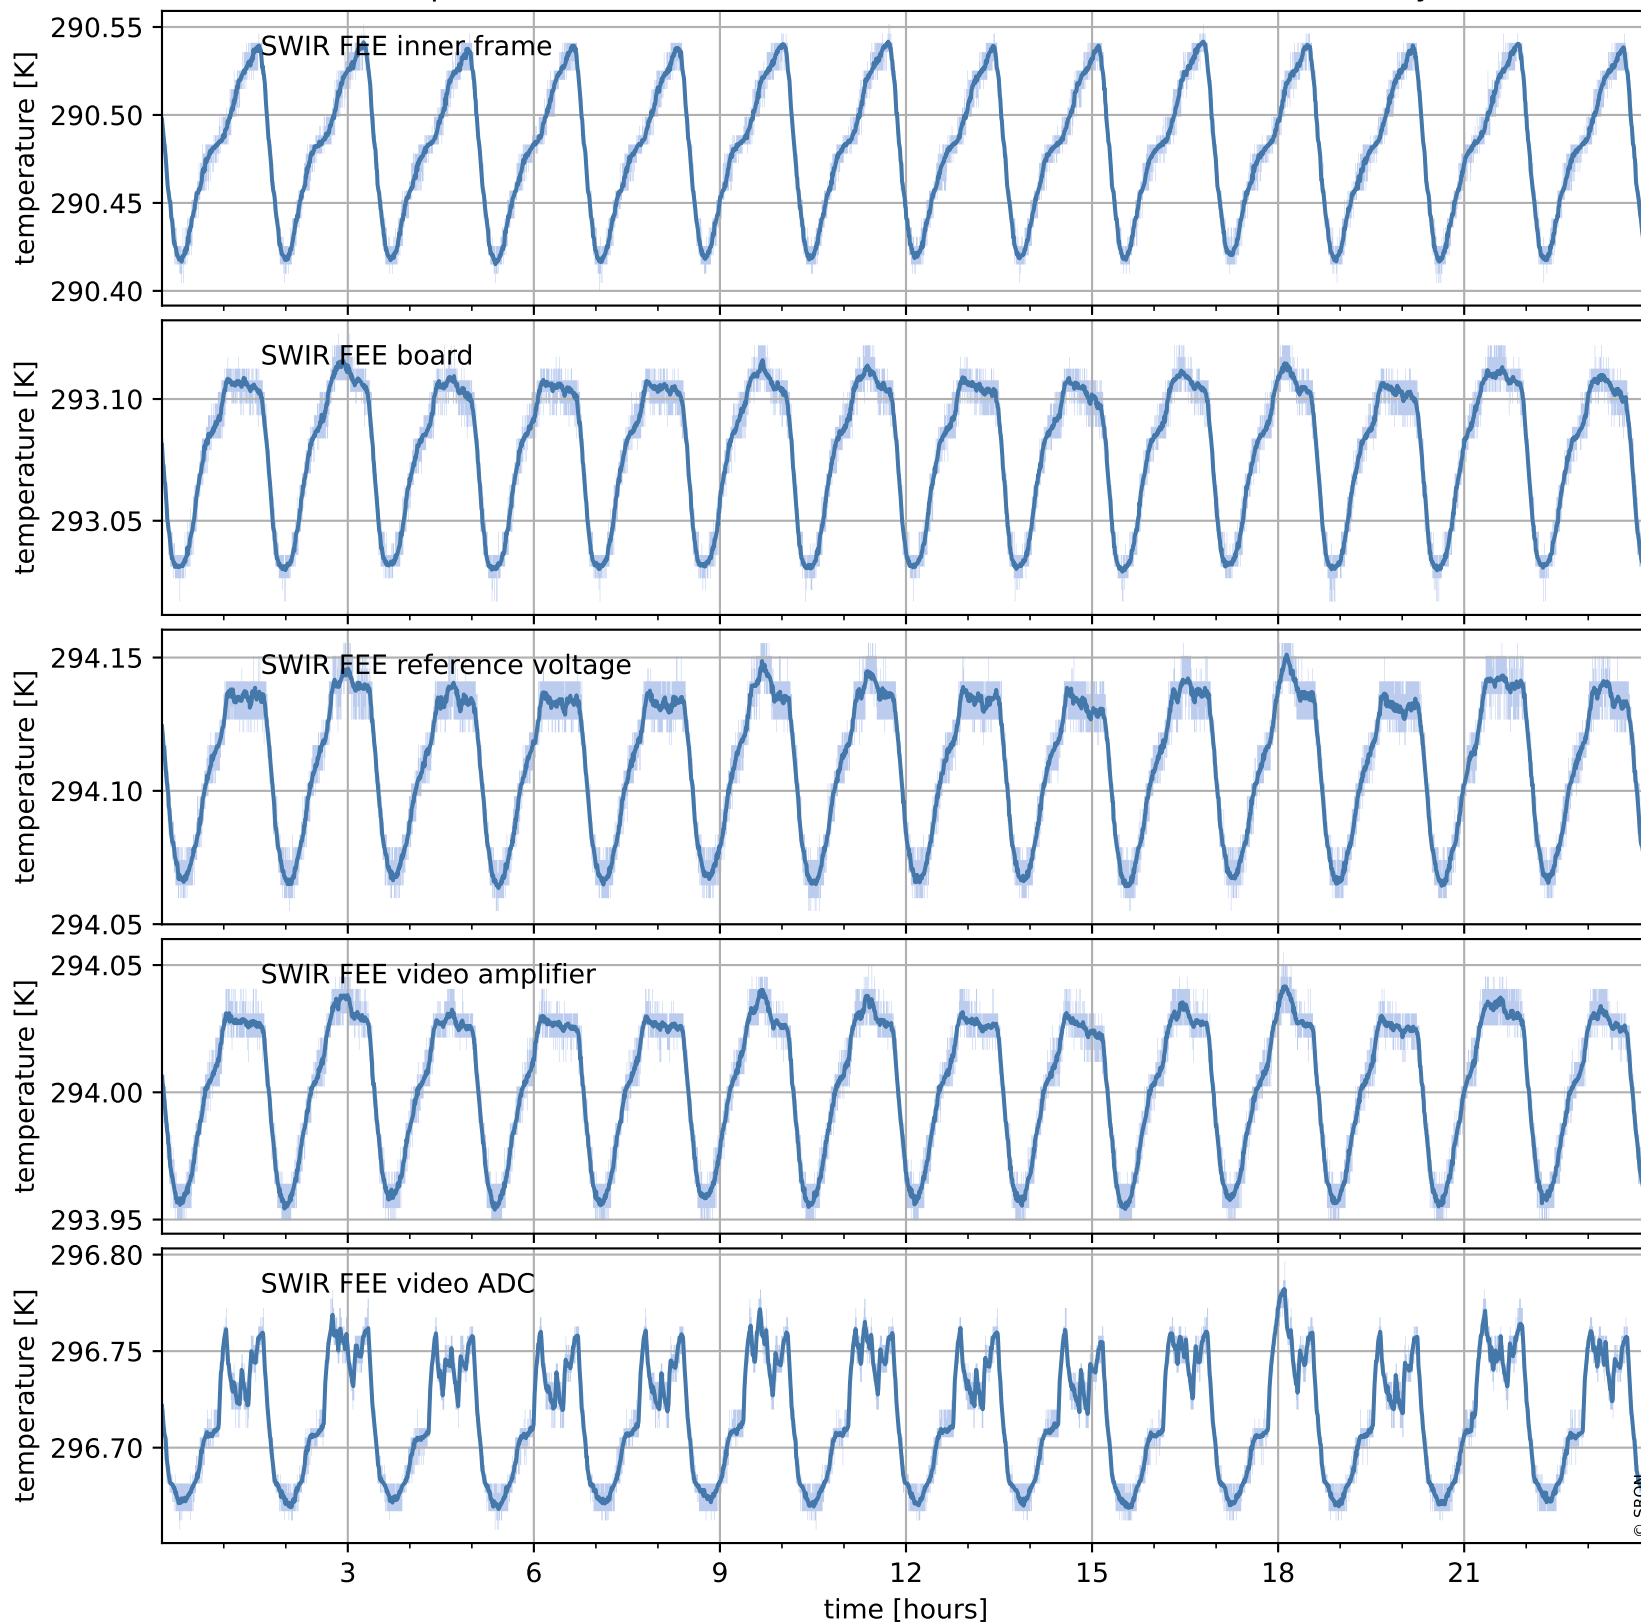

Tropomi SWIR housekeeping data

orbits : [7997, 8010]
coverage : 2019-04-30 / 2019-05-01
created : 2023-08-21T08:43:56

Temperature of sensors relevant for SWIR (one day)

Tropomi SWIR housekeeping data

orbits : [7526, 8010]
coverage : 2019-03-27 / 2019-05-01
created : 2023-08-21T08:43:57

Temperature of sensors relevant for SWIR (last month)

Tropomi SWIR housekeeping data

orbits : [7997, 8010]
coverage : 2019-04-30 / 2019-05-01
created : 2023-08-21T08:43:57

Current and duty cycle of 3 heaters relevant for SWIR (one day)

Tropomi SWIR housekeeping data

orbits : [7526, 8010]
coverage : 2019-03-27 / 2019-05-01
created : 2023-08-21T08:43:58

Current and duty cycle of 3 heaters relevant for SWIR (last month)

Tropomi SWIR housekeeping data

orbits : [7997, 8010]
coverage : 2019-04-30 / 2019-05-01
created : 2023-08-21T08:43:58

Temperature of sensors at the SWIR front-end electronics (one day)

Tropomi SWIR housekeeping data

orbits : [7526, 8010]
coverage : 2019-03-27 / 2019-05-01
created : 2023-08-21T08:43:58