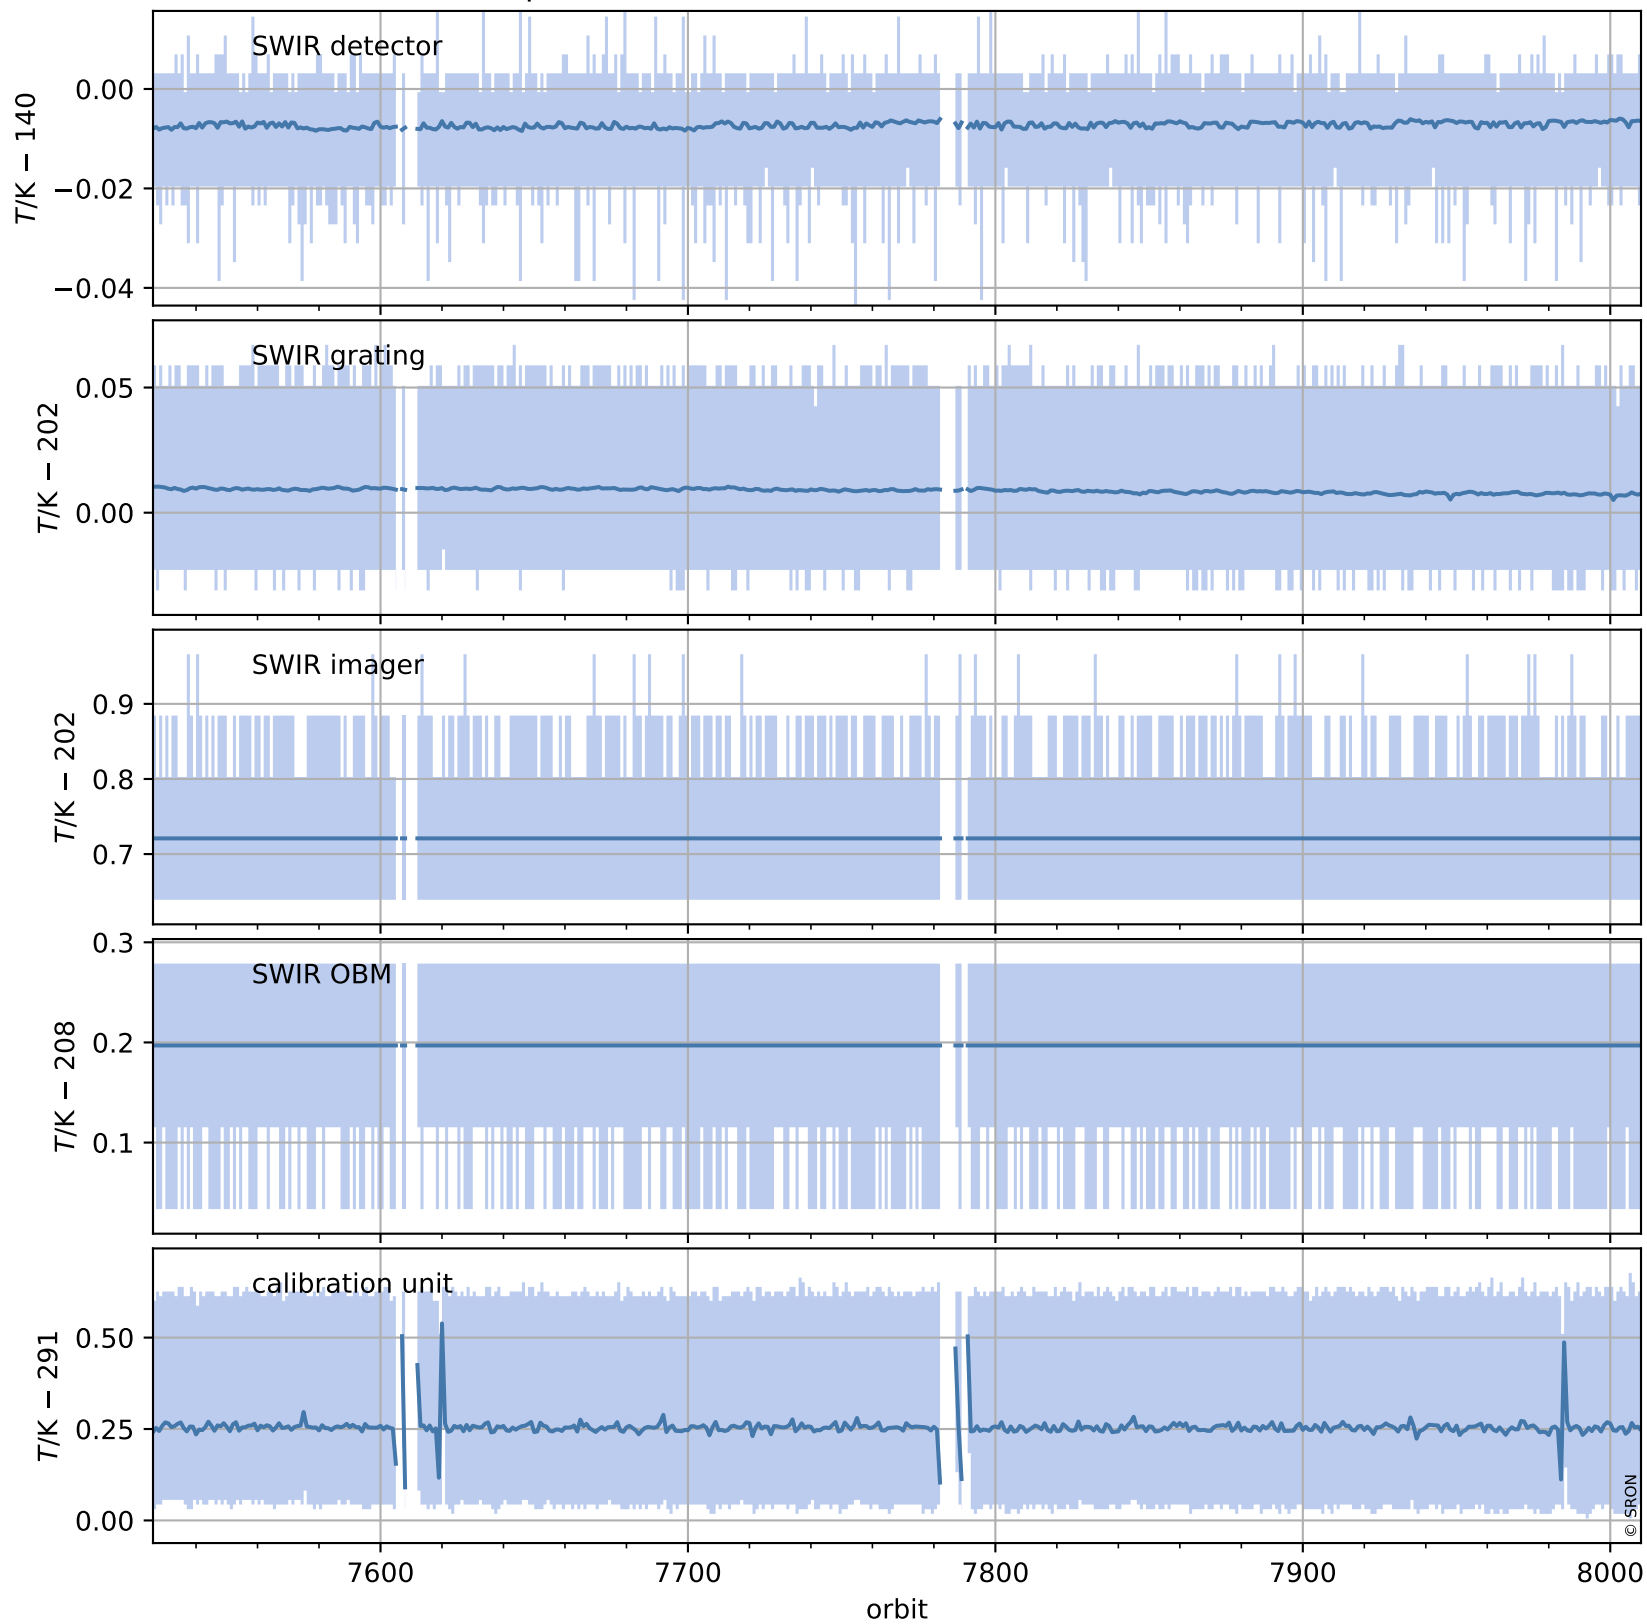

Tropomi SWIR housekeeping data

orbits : [7997, 8010]
coverage : 2019-04-30 / 2019-05-01
created : 2023-08-21T08:43:56

Temperature of sensors relevant for SWIR (one day)

Tropomi SWIR housekeeping data

orbits : [7526, 8010]
coverage : 2019-03-27 / 2019-05-01
created : 2023-08-21T08:43:57

Temperature of sensors relevant for SWIR (last month)

Tropomi SWIR housekeeping data

orbits : [7997, 8010]
coverage : 2019-04-30 / 2019-05-01
created : 2023-08-21T08:43:57

Current and duty cycle of 3 heaters relevant for SWIR (one day)

Tropomi SWIR housekeeping data

orbits : [7526, 8010]
coverage : 2019-03-27 / 2019-05-01
created : 2023-08-21T08:43:58

Current and duty cycle of 3 heaters relevant for SWIR (last month)

Tropomi SWIR housekeeping data

orbits : [7997, 8010]
coverage : 2019-04-30 / 2019-05-01
created : 2023-08-21T08:43:58

Temperature of sensors at the SWIR front-end electronics (one day)

Tropomi SWIR housekeeping data

orbits : [7526, 8010]
coverage : 2019-03-27 / 2019-05-01
created : 2023-08-21T08:43:58