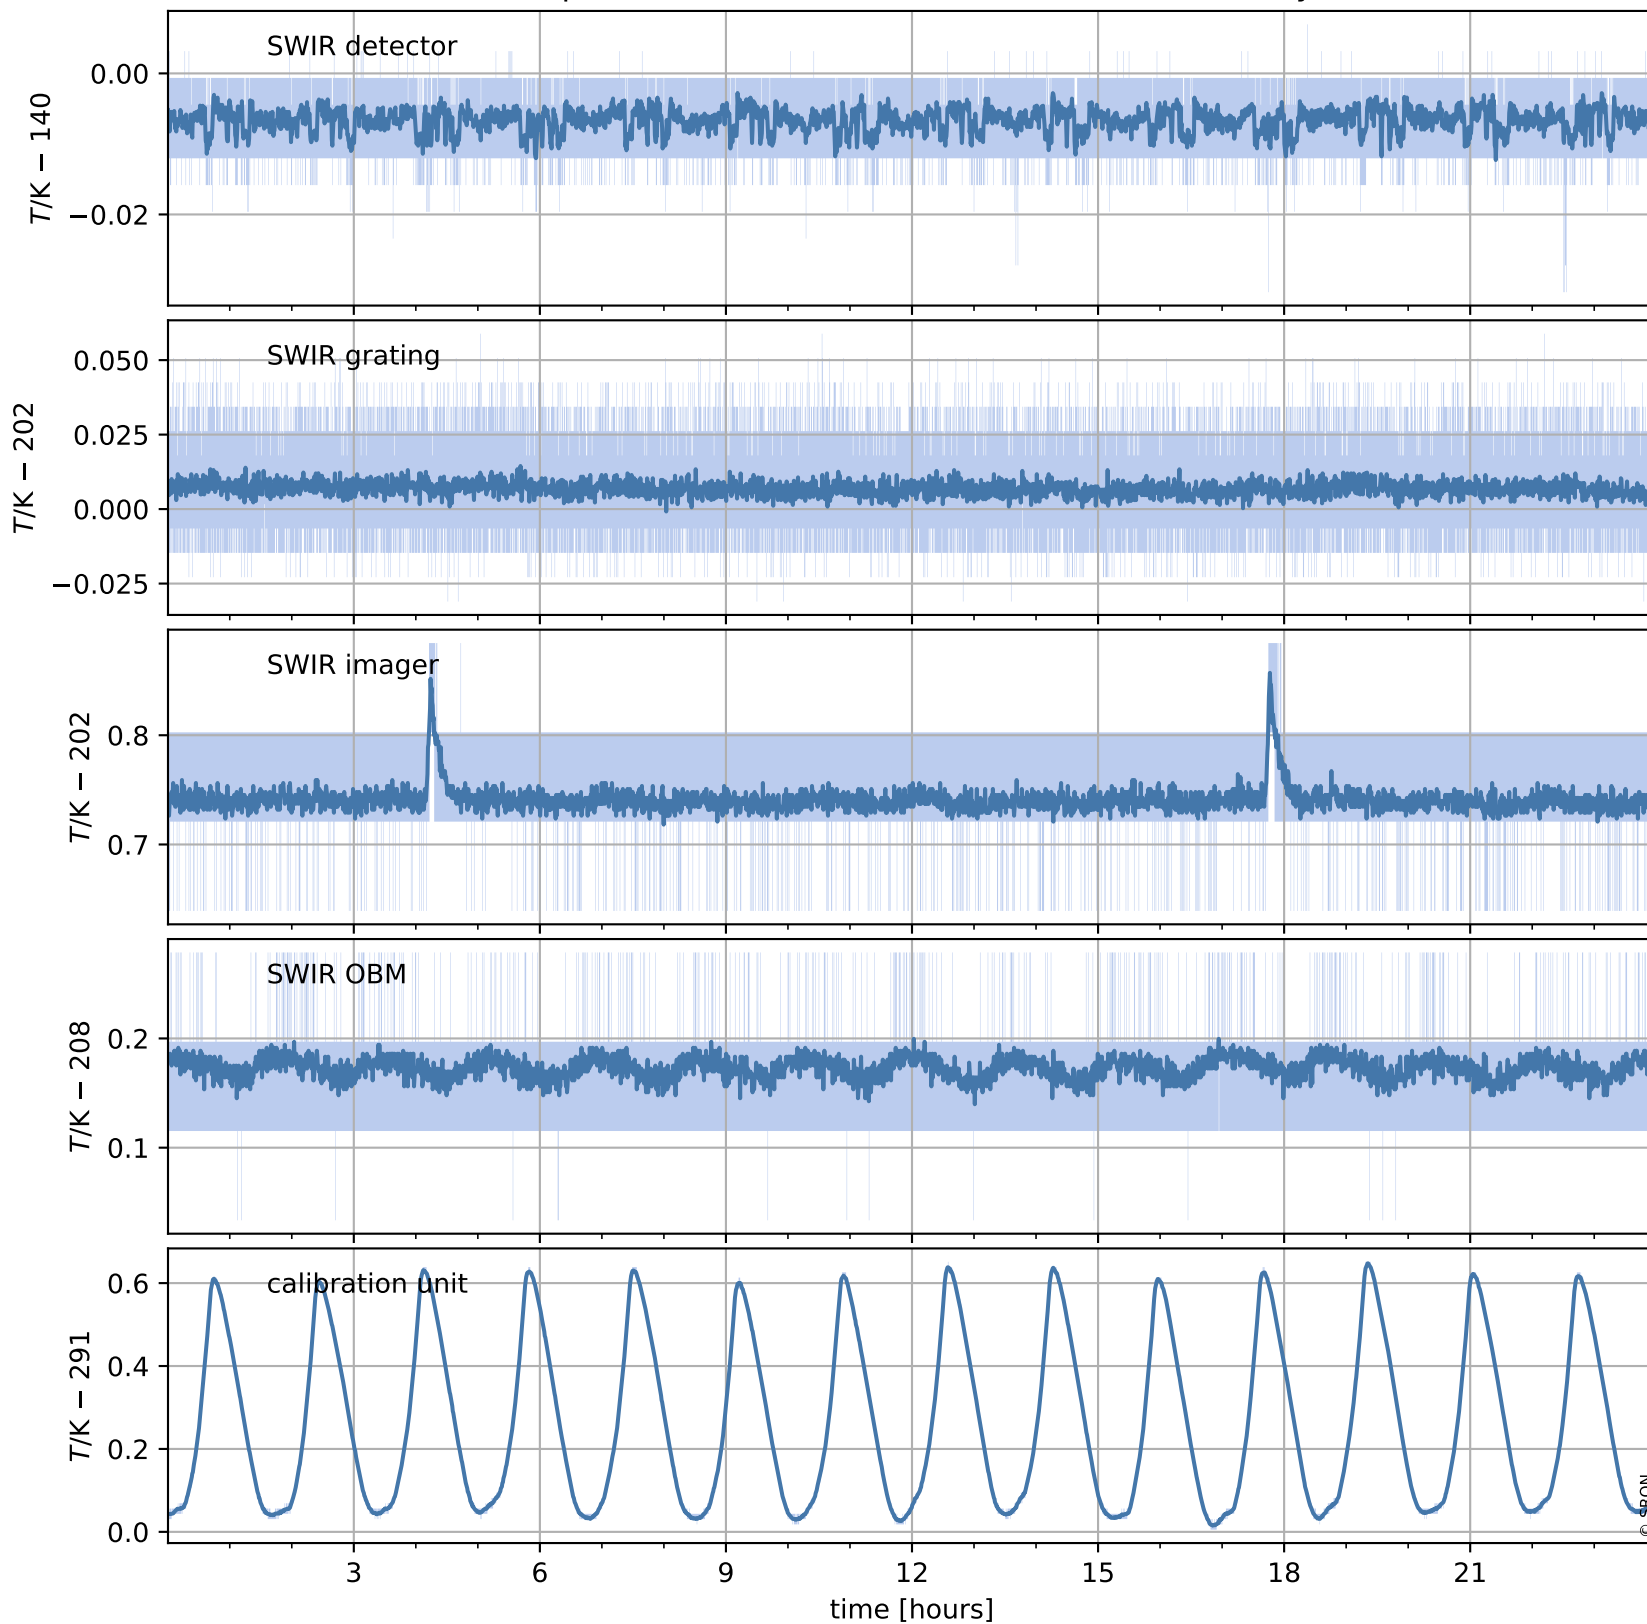

Tropomi SWIR housekeeping data

orbits : [8011, 8024]
coverage : 2019-05-01 / 2019-05-02
created : 2023-08-21T08:43:59

Temperature of sensors relevant for SWIR (one day)

Tropomi SWIR housekeeping data

orbits : [7540, 8024]
coverage : 2019-03-28 / 2019-05-02
created : 2023-08-21T08:43:59

Temperature of sensors relevant for SWIR (last month)

Tropomi SWIR housekeeping data

orbits : [8011, 8024]
coverage : 2019-05-01 / 2019-05-02
created : 2023-08-21T08:44:00

Current and duty cycle of 3 heaters relevant for SWIR (one day)

Tropomi SWIR housekeeping data

orbits : [7540, 8024]
coverage : 2019-03-28 / 2019-05-02
created : 2023-08-21T08:44:00

Current and duty cycle of 3 heaters relevant for SWIR (last month)

Tropomi SWIR housekeeping data

orbits : [8011, 8024]
coverage : 2019-05-01 / 2019-05-02
created : 2023-08-21T08:44:01

Temperature of sensors at the SWIR front-end electronics (one day)

Tropomi SWIR housekeeping data

orbits : [7540, 8024]
coverage : 2019-03-28 / 2019-05-02
created : 2023-08-21T08:44:01