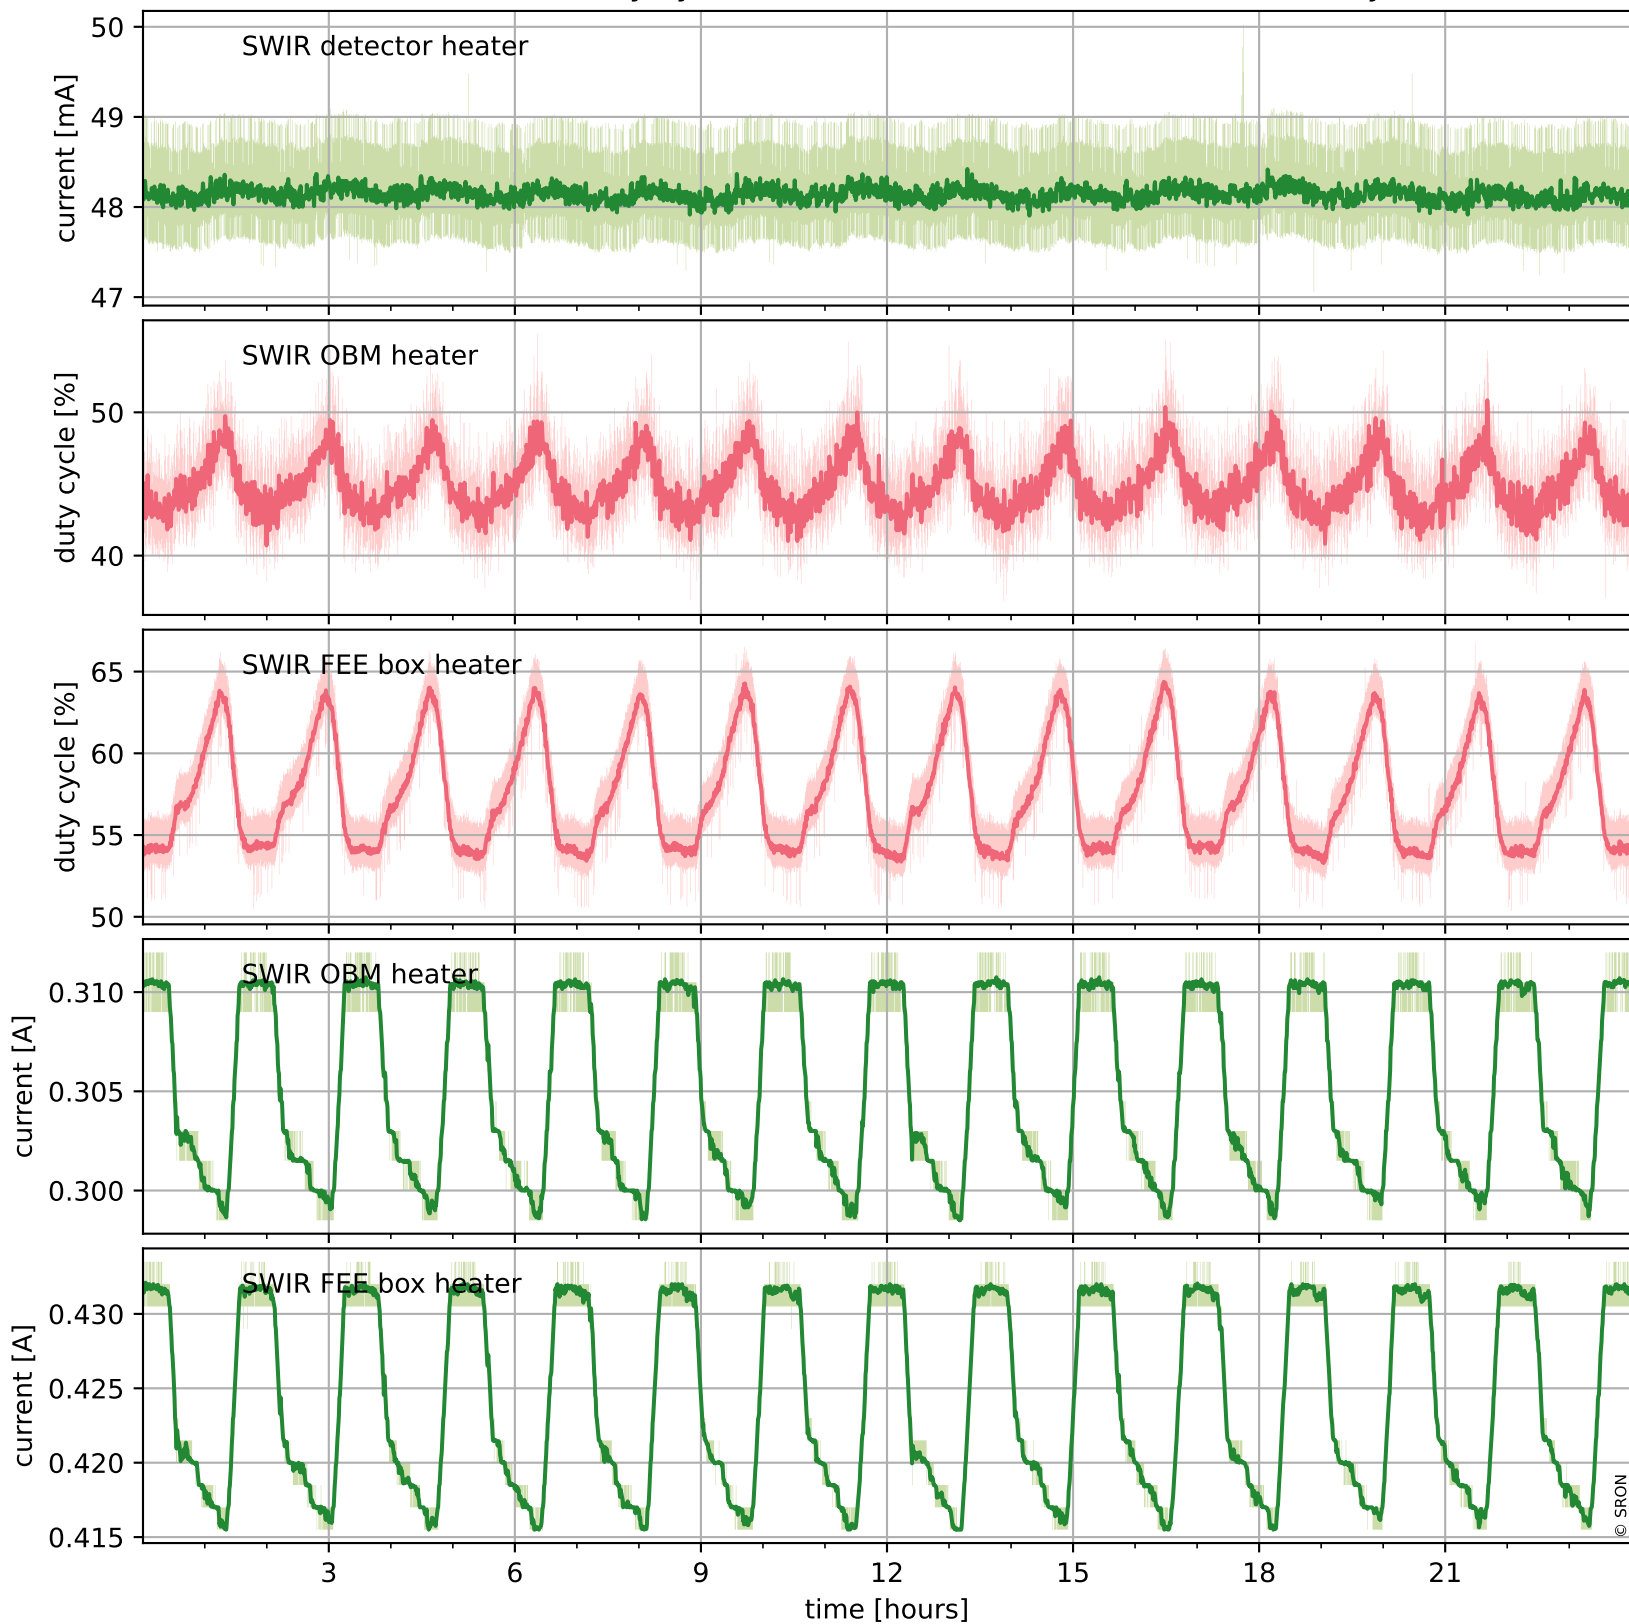

Tropomi SWIR housekeeping data

orbits : [8011, 8024]
coverage : 2019-05-01 / 2019-05-02
created : 2023-08-21T08:43:59

Temperature of sensors relevant for SWIR (one day)

Tropomi SWIR housekeeping data

orbits : [7540, 8024]
coverage : 2019-03-28 / 2019-05-02
created : 2023-08-21T08:43:59

Temperature of sensors relevant for SWIR (last month)

Tropomi SWIR housekeeping data

orbits : [8011, 8024]
coverage : 2019-05-01 / 2019-05-02
created : 2023-08-21T08:44:00

Current and duty cycle of 3 heaters relevant for SWIR (one day)