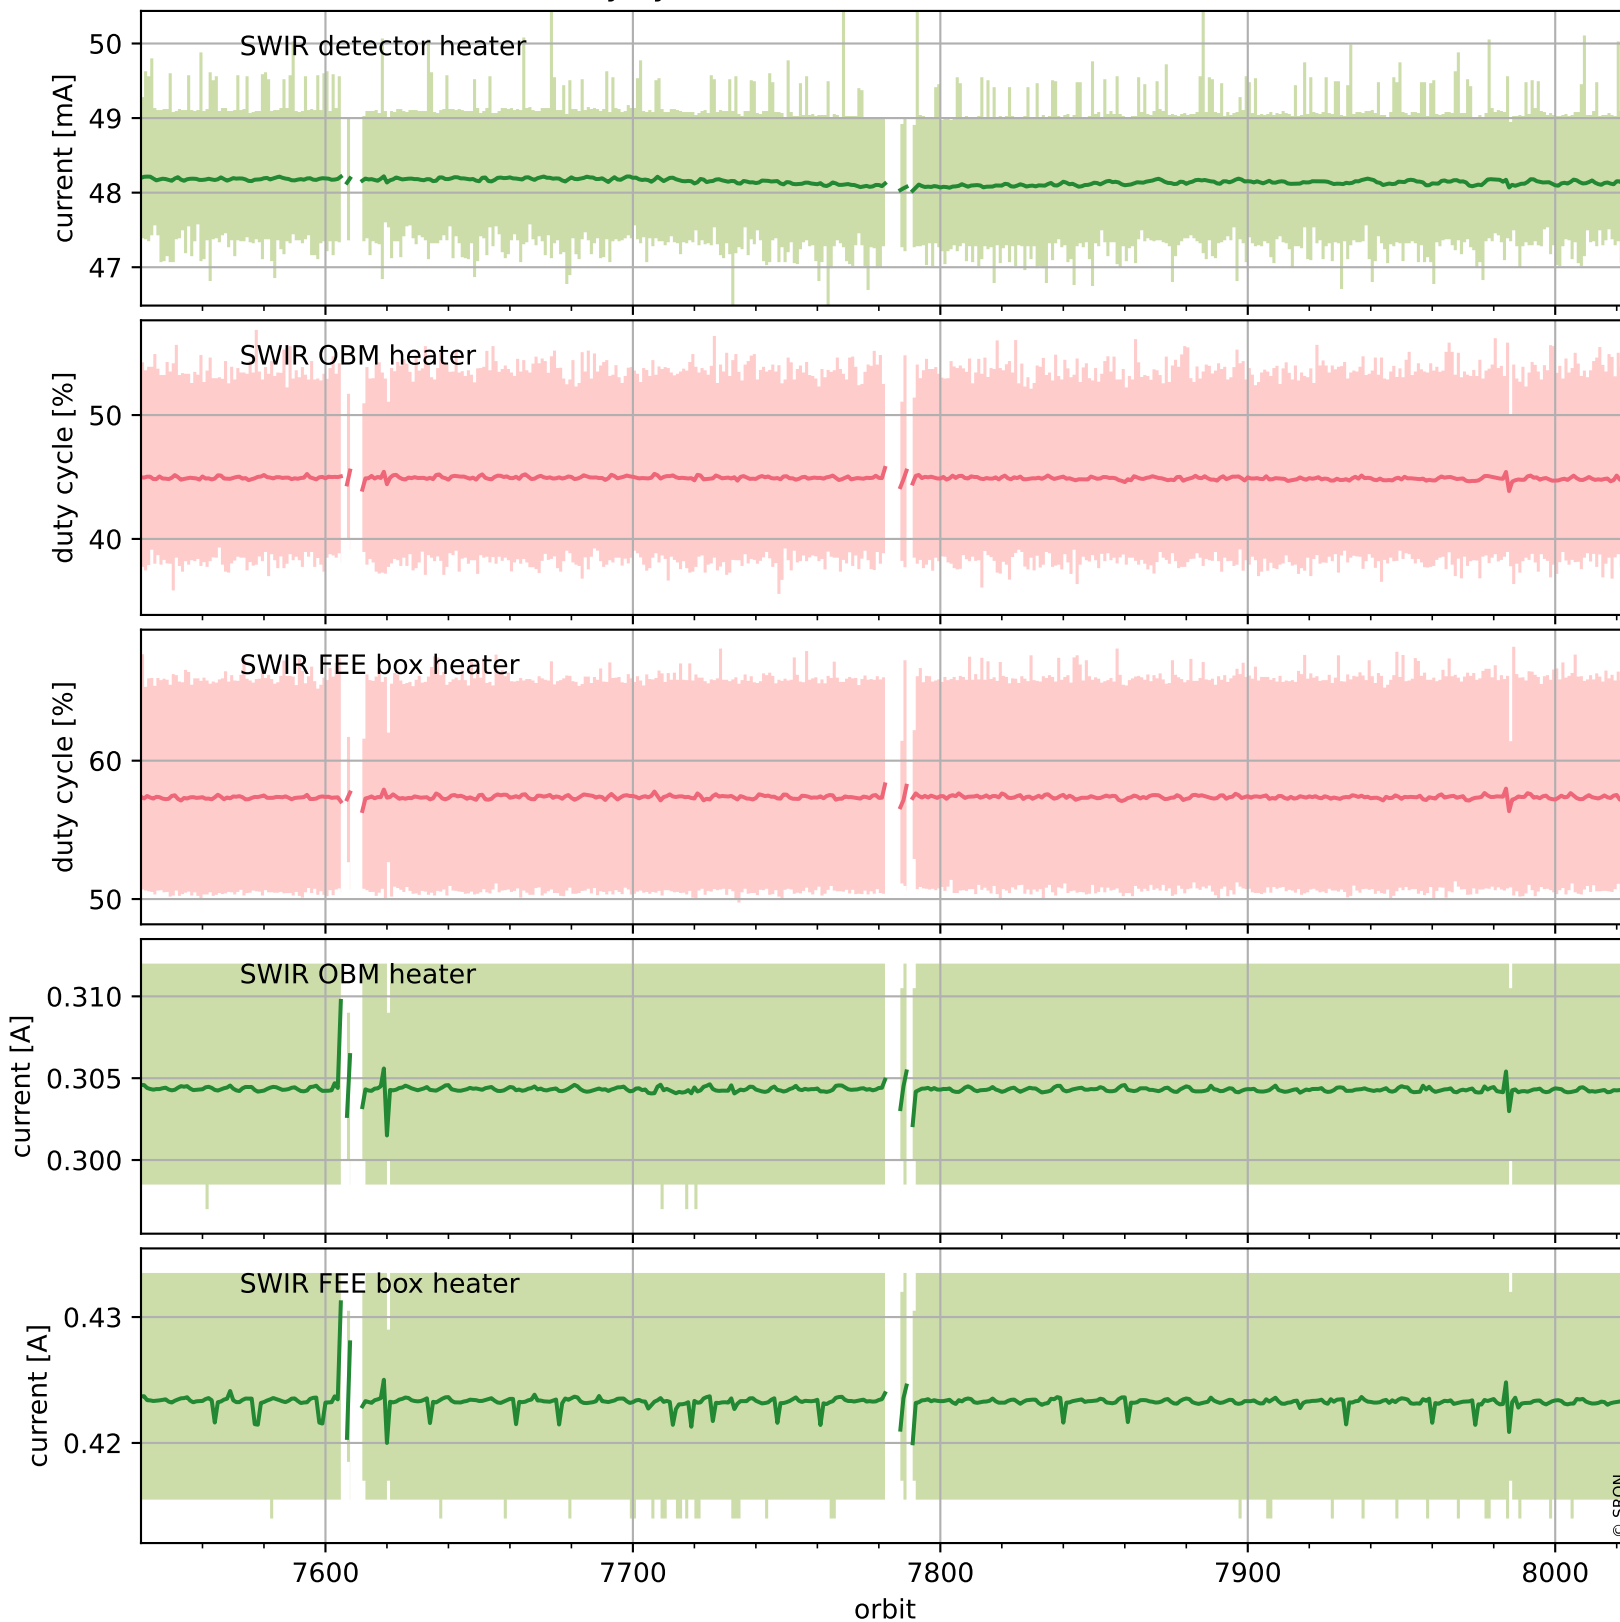

Tropomi SWIR housekeeping data

orbits : [8011, 8024]
coverage : 2019-05-01 / 2019-05-02
created : 2023-08-21T08:43:59

Temperature of sensors relevant for SWIR (one day)

Tropomi SWIR housekeeping data

orbits : [7540, 8024]
coverage : 2019-03-28 / 2019-05-02
created : 2023-08-21T08:43:59

Temperature of sensors relevant for SWIR (last month)

Tropomi SWIR housekeeping data

orbits : [8011, 8024]
coverage : 2019-05-01 / 2019-05-02
created : 2023-08-21T08:44:00

Current and duty cycle of 3 heaters relevant for SWIR (one day)

Tropomi SWIR housekeeping data

orbits : [7540, 8024]
coverage : 2019-03-28 / 2019-05-02
created : 2023-08-21T08:44:00

Current and duty cycle of 3 heaters relevant for SWIR (last month)

Tropomi SWIR housekeeping data

orbits : [8011, 8024]
coverage : 2019-05-01 / 2019-05-02
created : 2023-08-21T08:44:01

Temperature of sensors at the SWIR front-end electronics (one day)

Tropomi SWIR housekeeping data

orbits : [7540, 8024]
coverage : 2019-03-28 / 2019-05-02
created : 2023-08-21T08:44:01