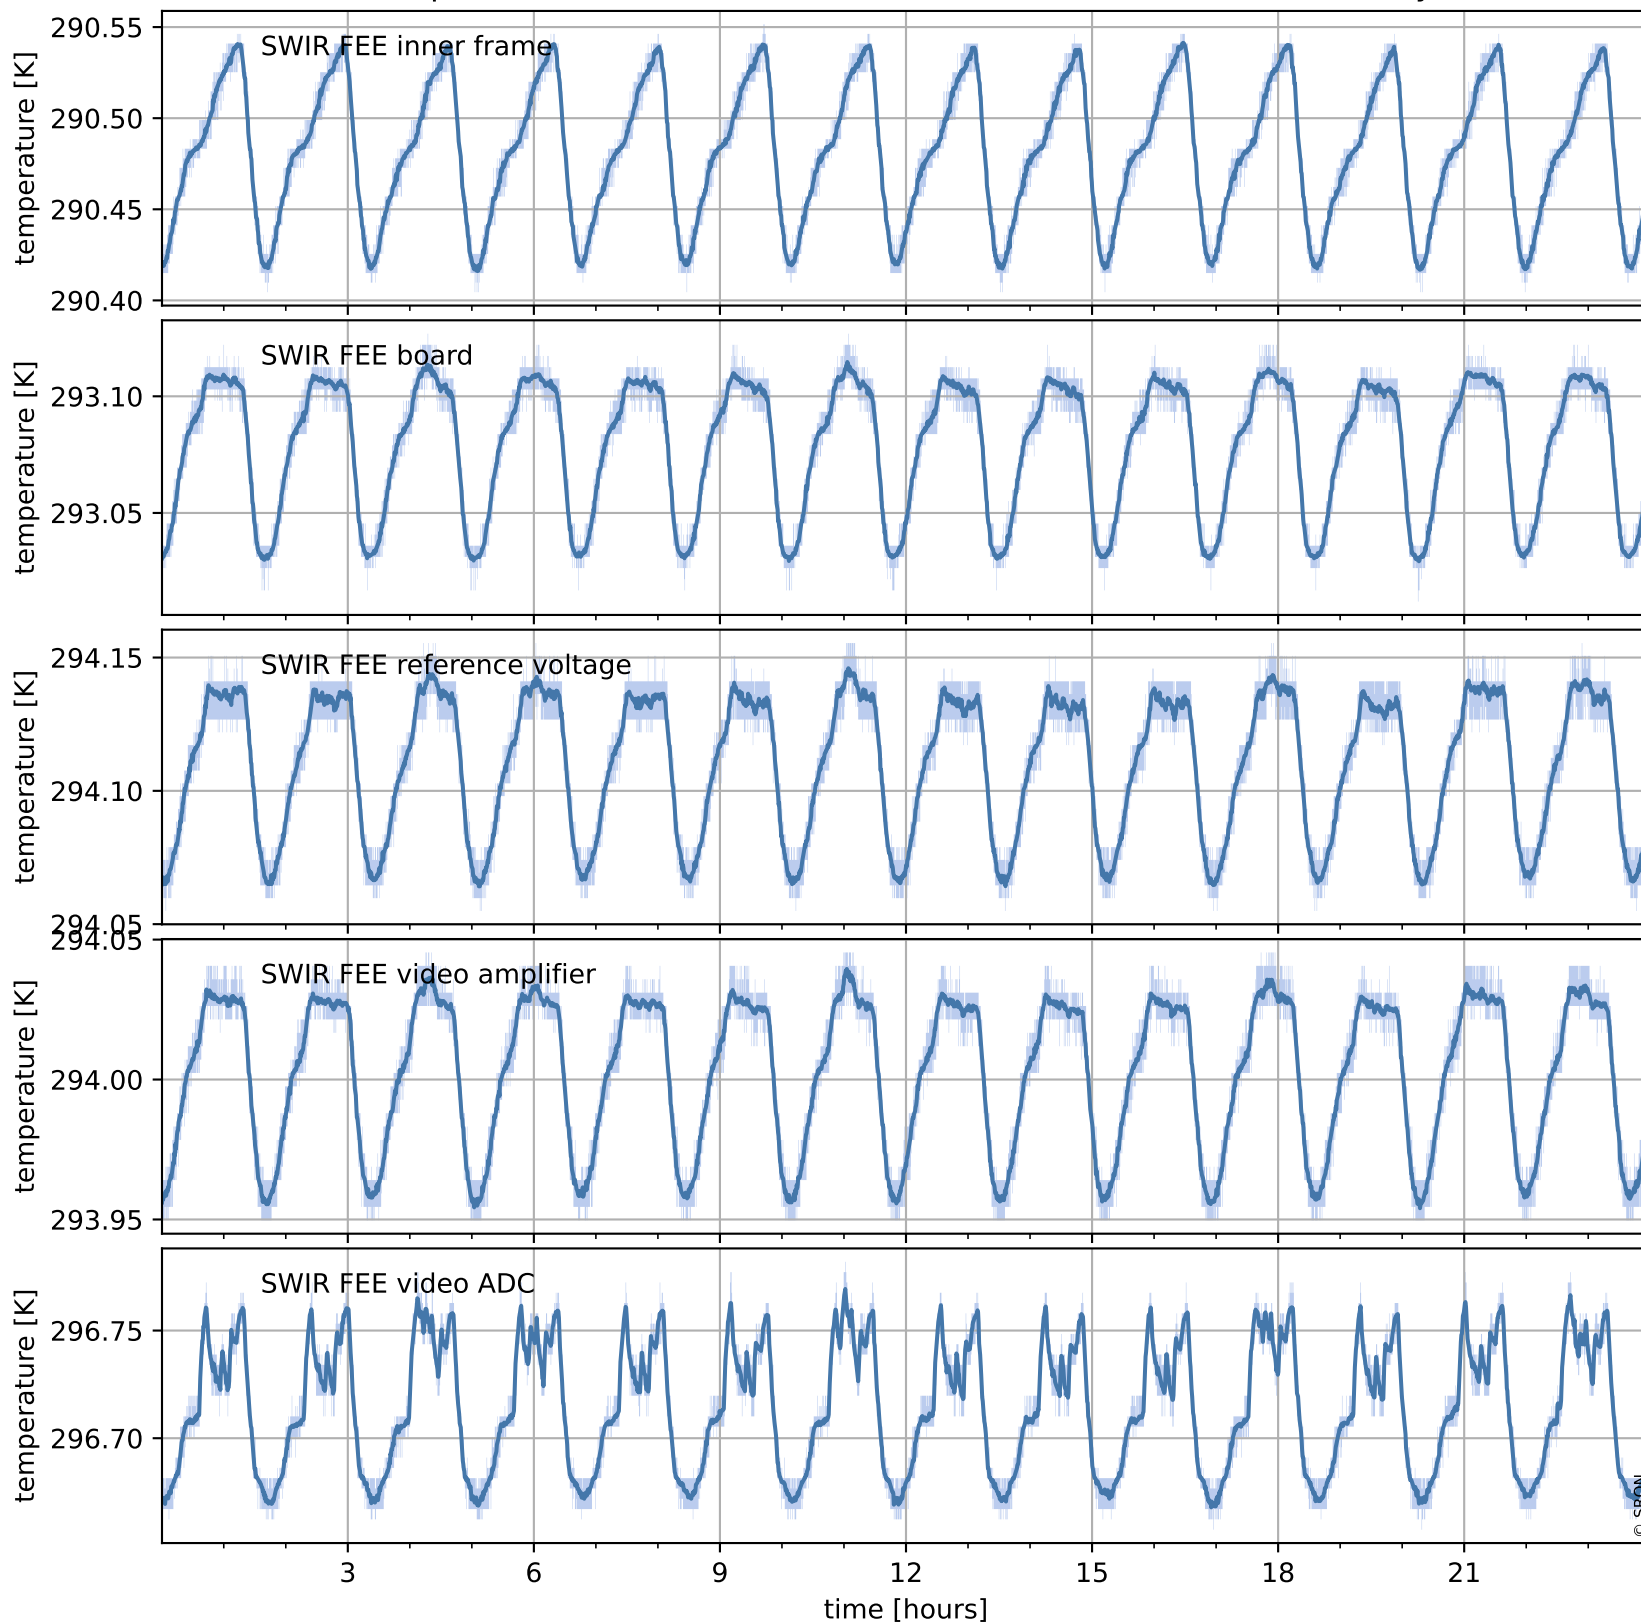

Tropomi SWIR housekeeping data

orbits : [8011, 8024]
coverage : 2019-05-01 / 2019-05-02
created : 2023-08-21T08:44:01

Temperature of sensors at the SWIR front-end electronics (one day)