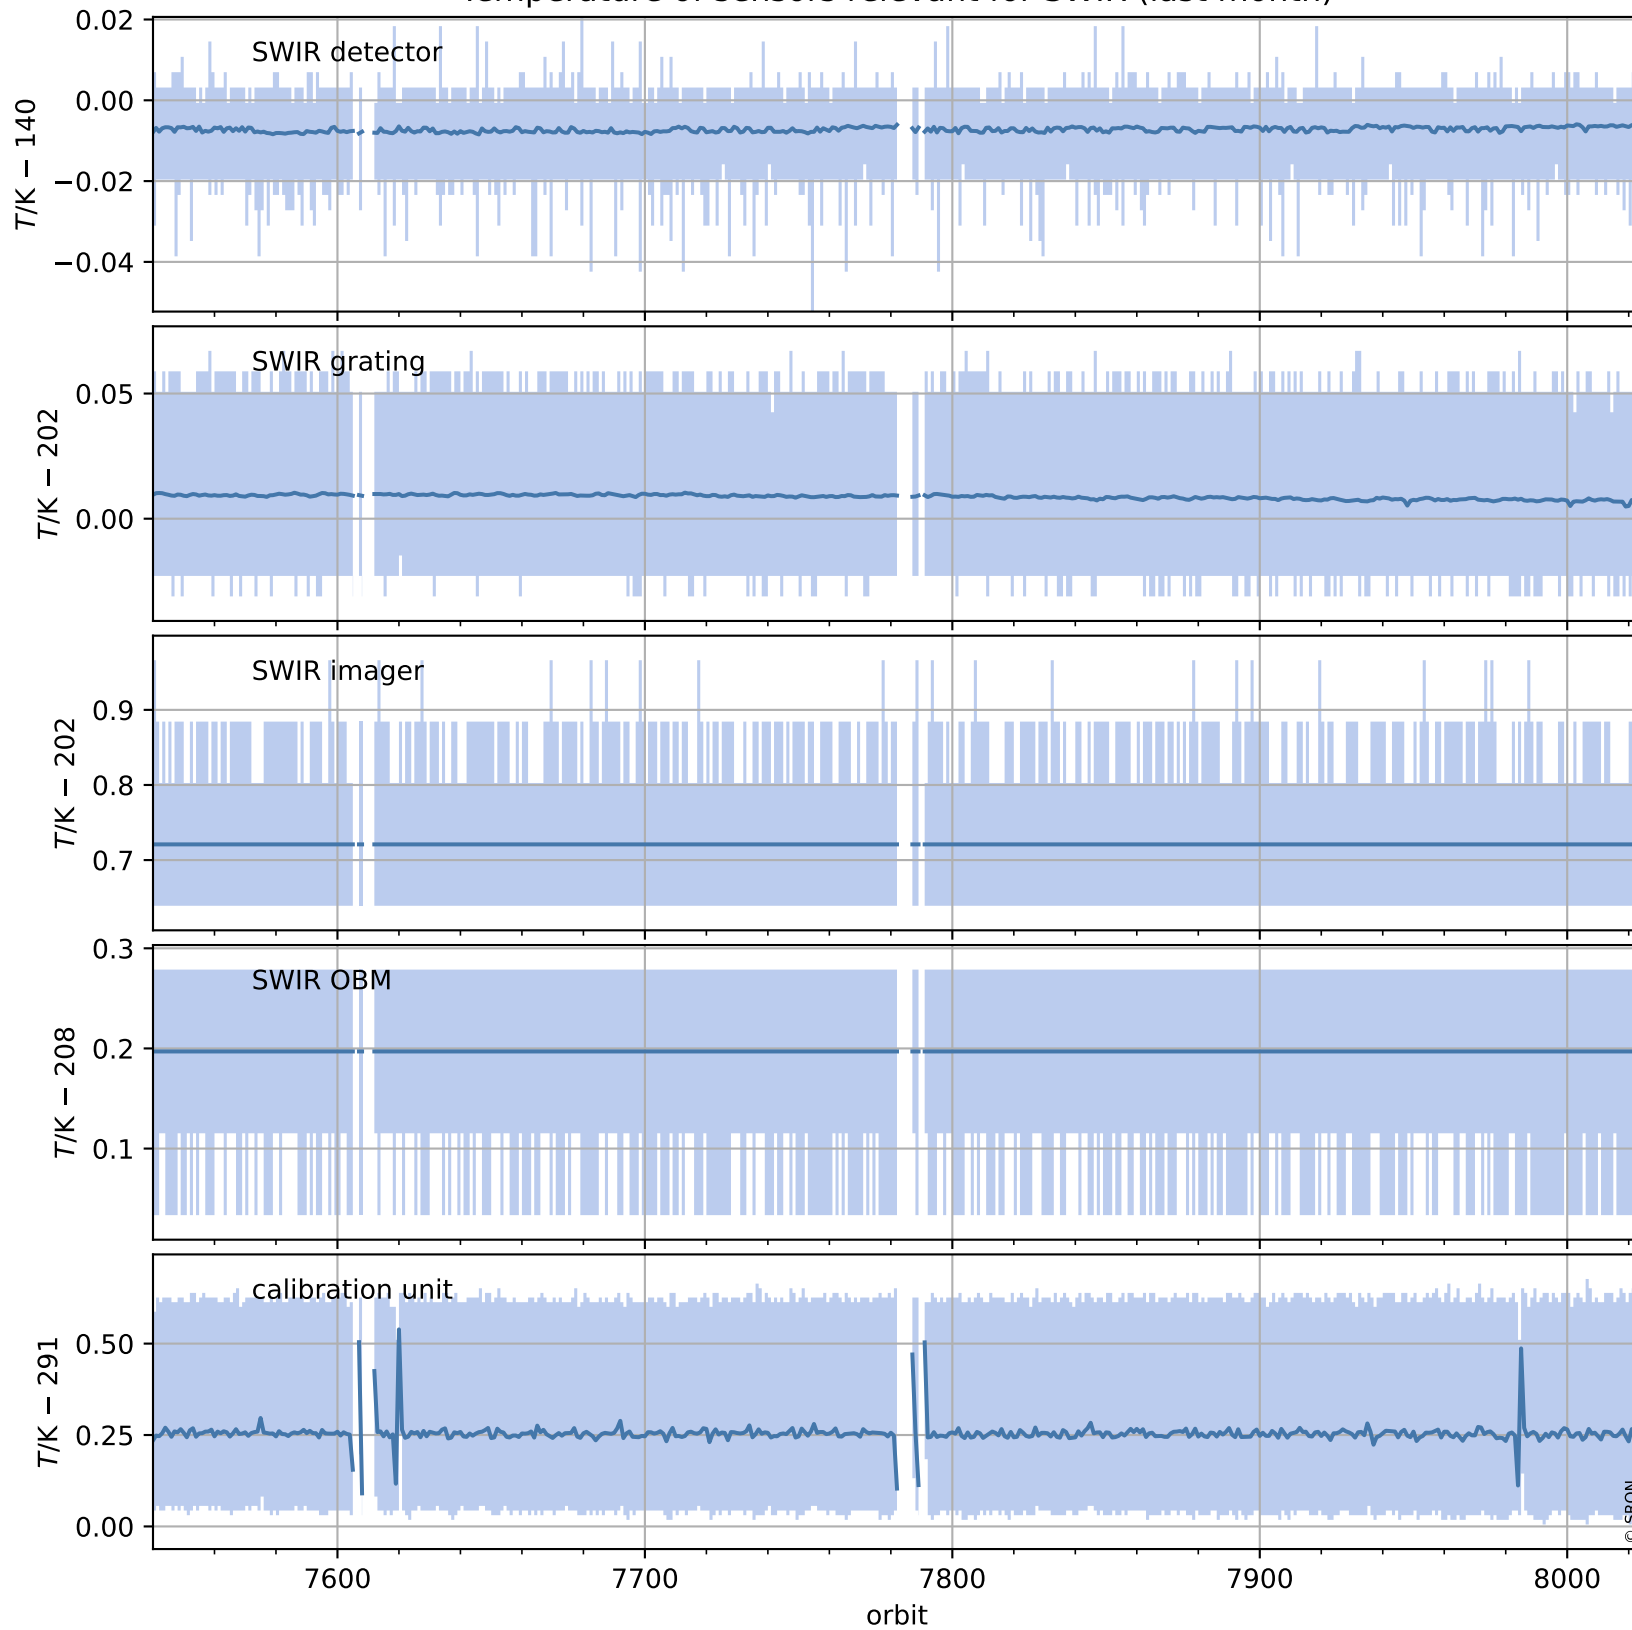

Tropomi SWIR housekeeping data

orbits : [8011, 8024]
coverage : 2019-05-01 / 2019-05-02
created : 2023-08-21T08:43:59

Temperature of sensors relevant for SWIR (one day)

Tropomi SWIR housekeeping data

orbits : [7540, 8024]
coverage : 2019-03-28 / 2019-05-02
created : 2023-08-21T08:43:59

Temperature of sensors relevant for SWIR (last month)

Tropomi SWIR housekeeping data

orbits : [8011, 8024]
coverage : 2019-05-01 / 2019-05-02
created : 2023-08-21T08:44:00

Current and duty cycle of 3 heaters relevant for SWIR (one day)

Tropomi SWIR housekeeping data

orbits : [7540, 8024]
coverage : 2019-03-28 / 2019-05-02
created : 2023-08-21T08:44:00

Current and duty cycle of 3 heaters relevant for SWIR (last month)

Tropomi SWIR housekeeping data

orbits : [8011, 8024]
coverage : 2019-05-01 / 2019-05-02
created : 2023-08-21T08:44:01

Temperature of sensors at the SWIR front-end electronics (one day)

Tropomi SWIR housekeeping data

orbits : [7540, 8024]
coverage : 2019-03-28 / 2019-05-02
created : 2023-08-21T08:44:01