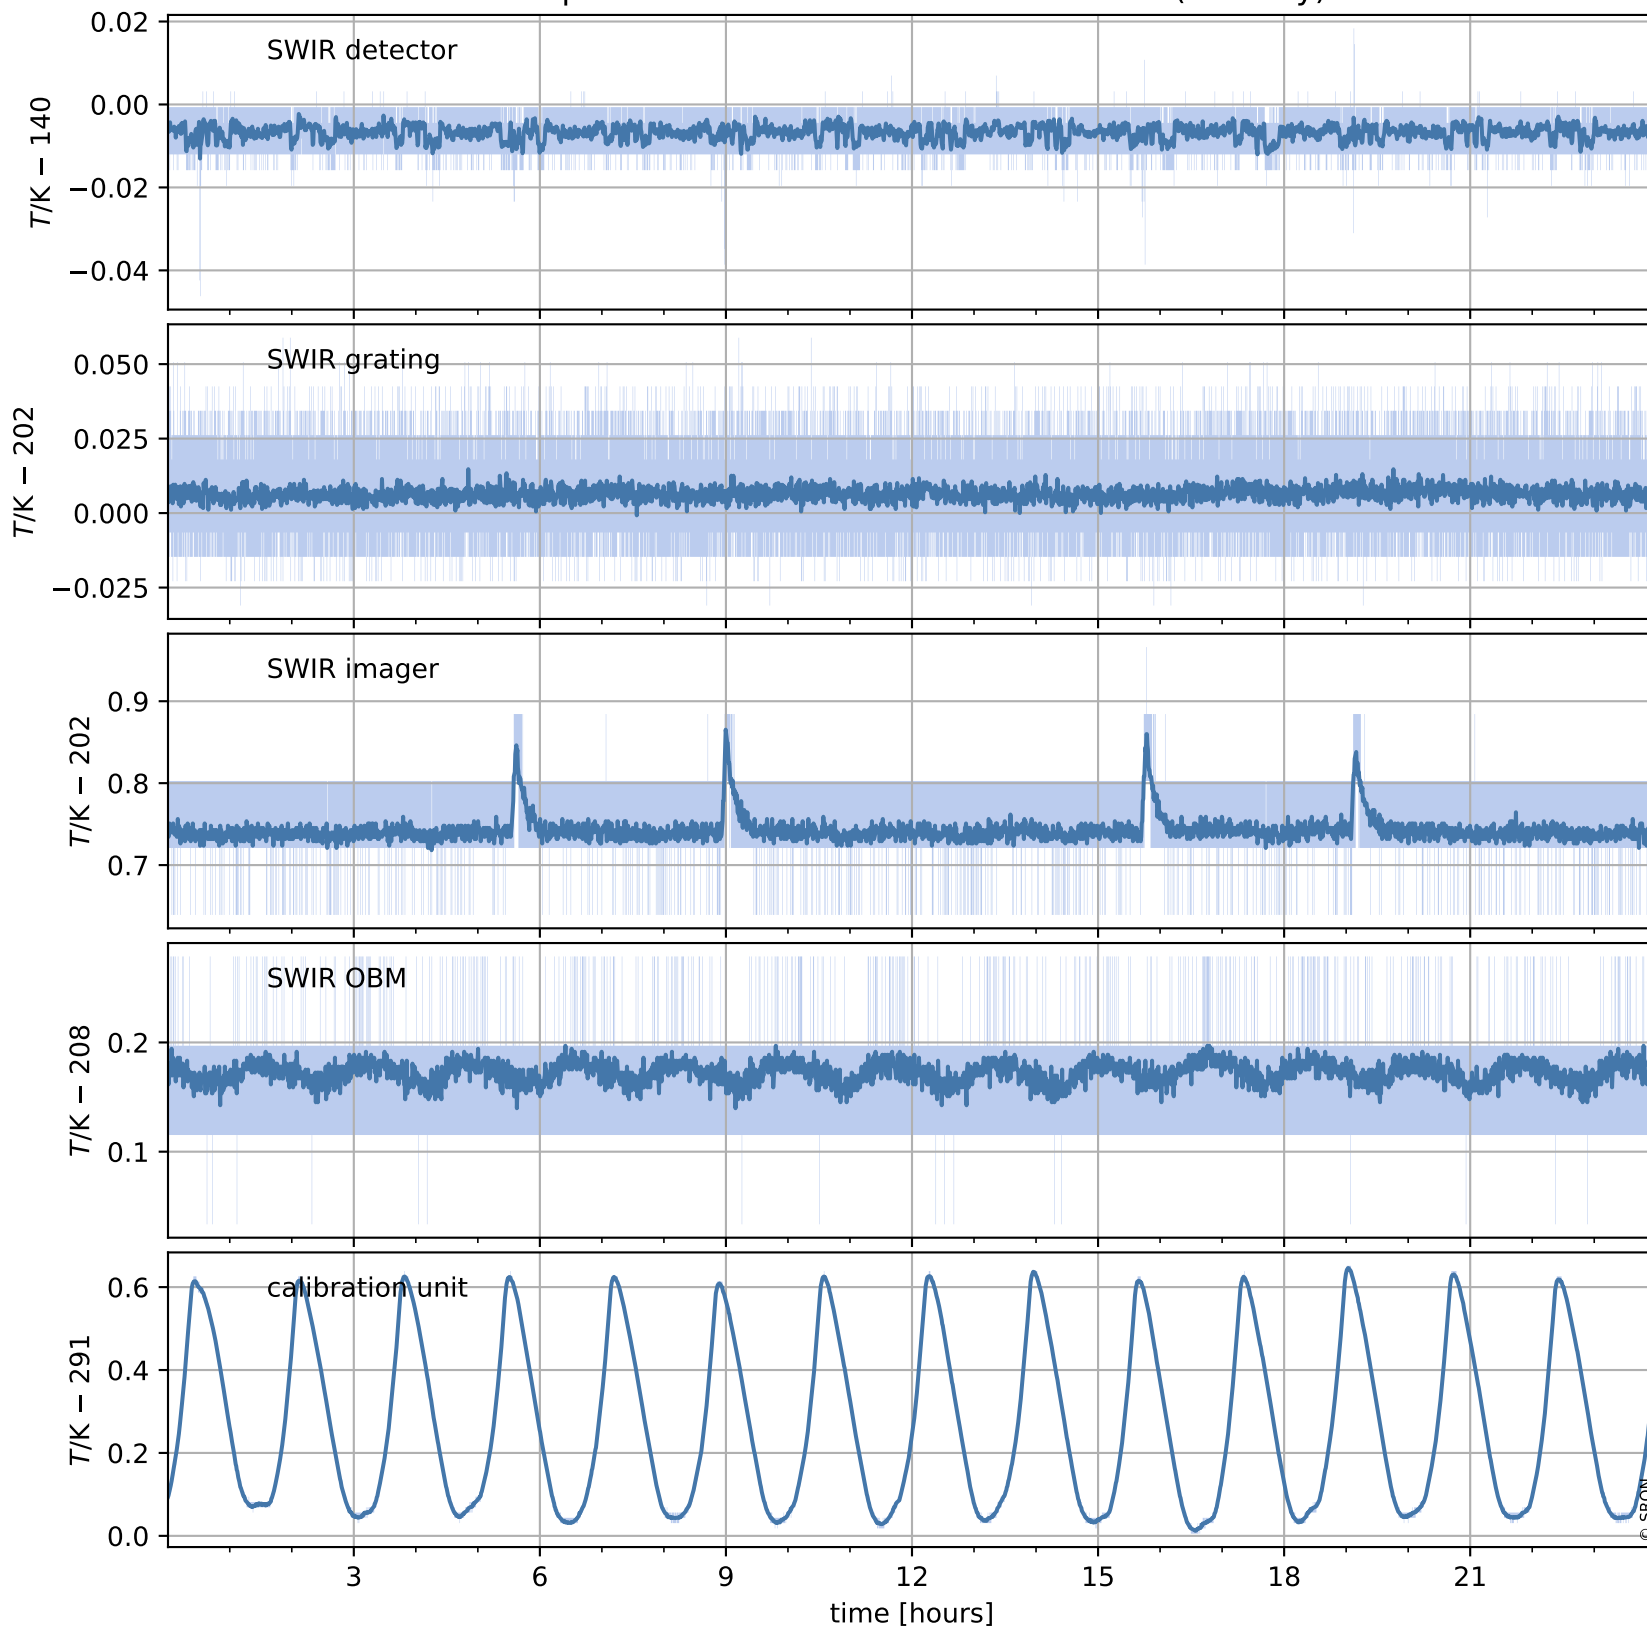

# Tropomi SWIR housekeeping data

orbits : [8025, 8038]  
coverage : 2019-05-02 / 2019-05-03  
created : 2023-08-21T08:44:01

## Temperature of sensors relevant for SWIR (one day)

## Temperature of sensors relevant for SWIR (last month)