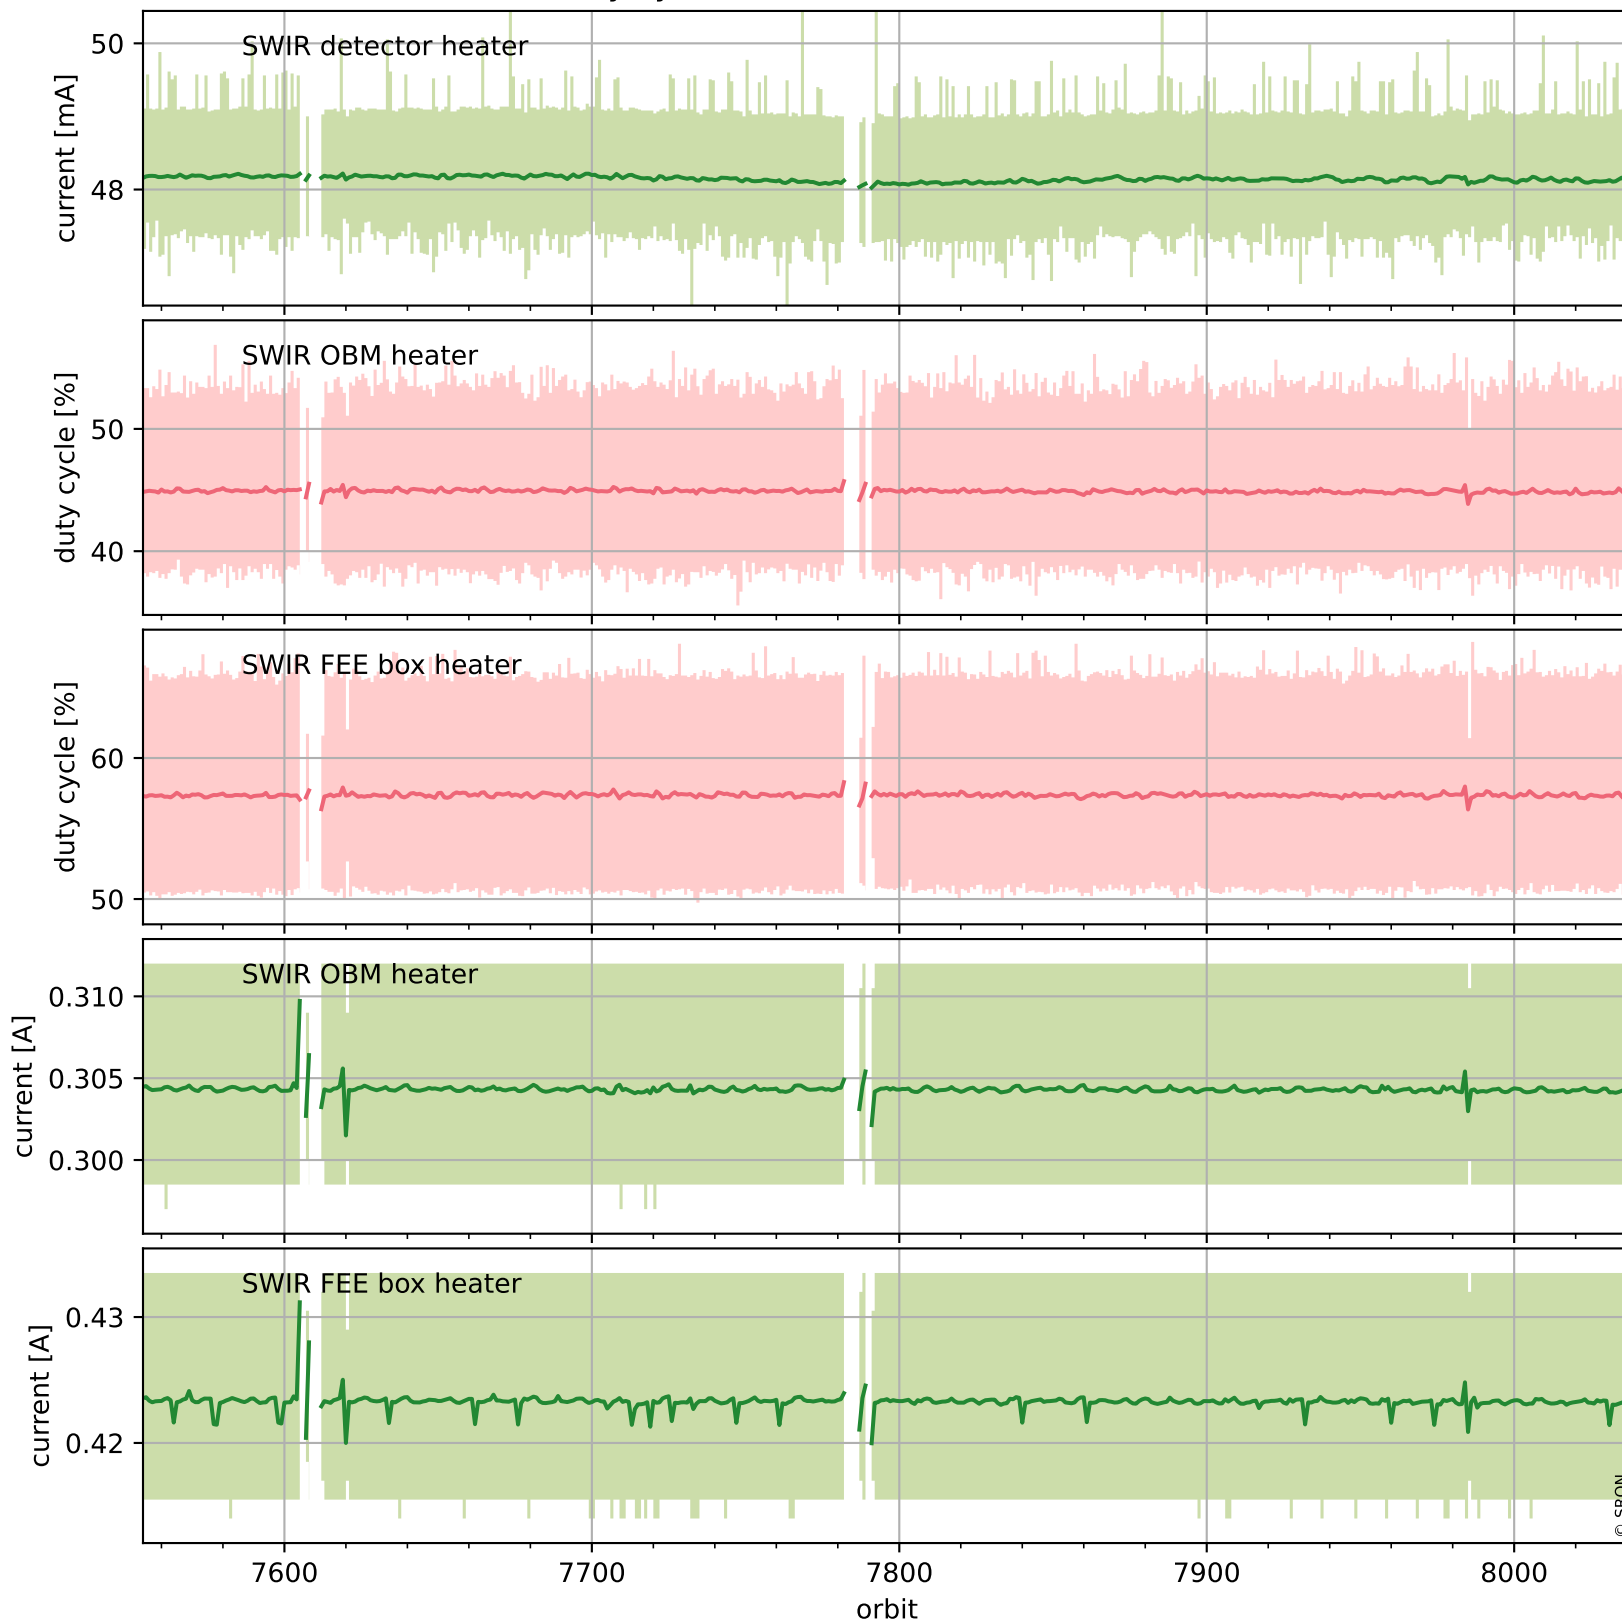

Tropomi SWIR housekeeping data

orbits : [7554, 8038]
coverage : 2019-03-29 / 2019-05-03
created : 2023-08-21T08:44:03

Current and duty cycle of 3 heaters relevant for SWIR (last month)