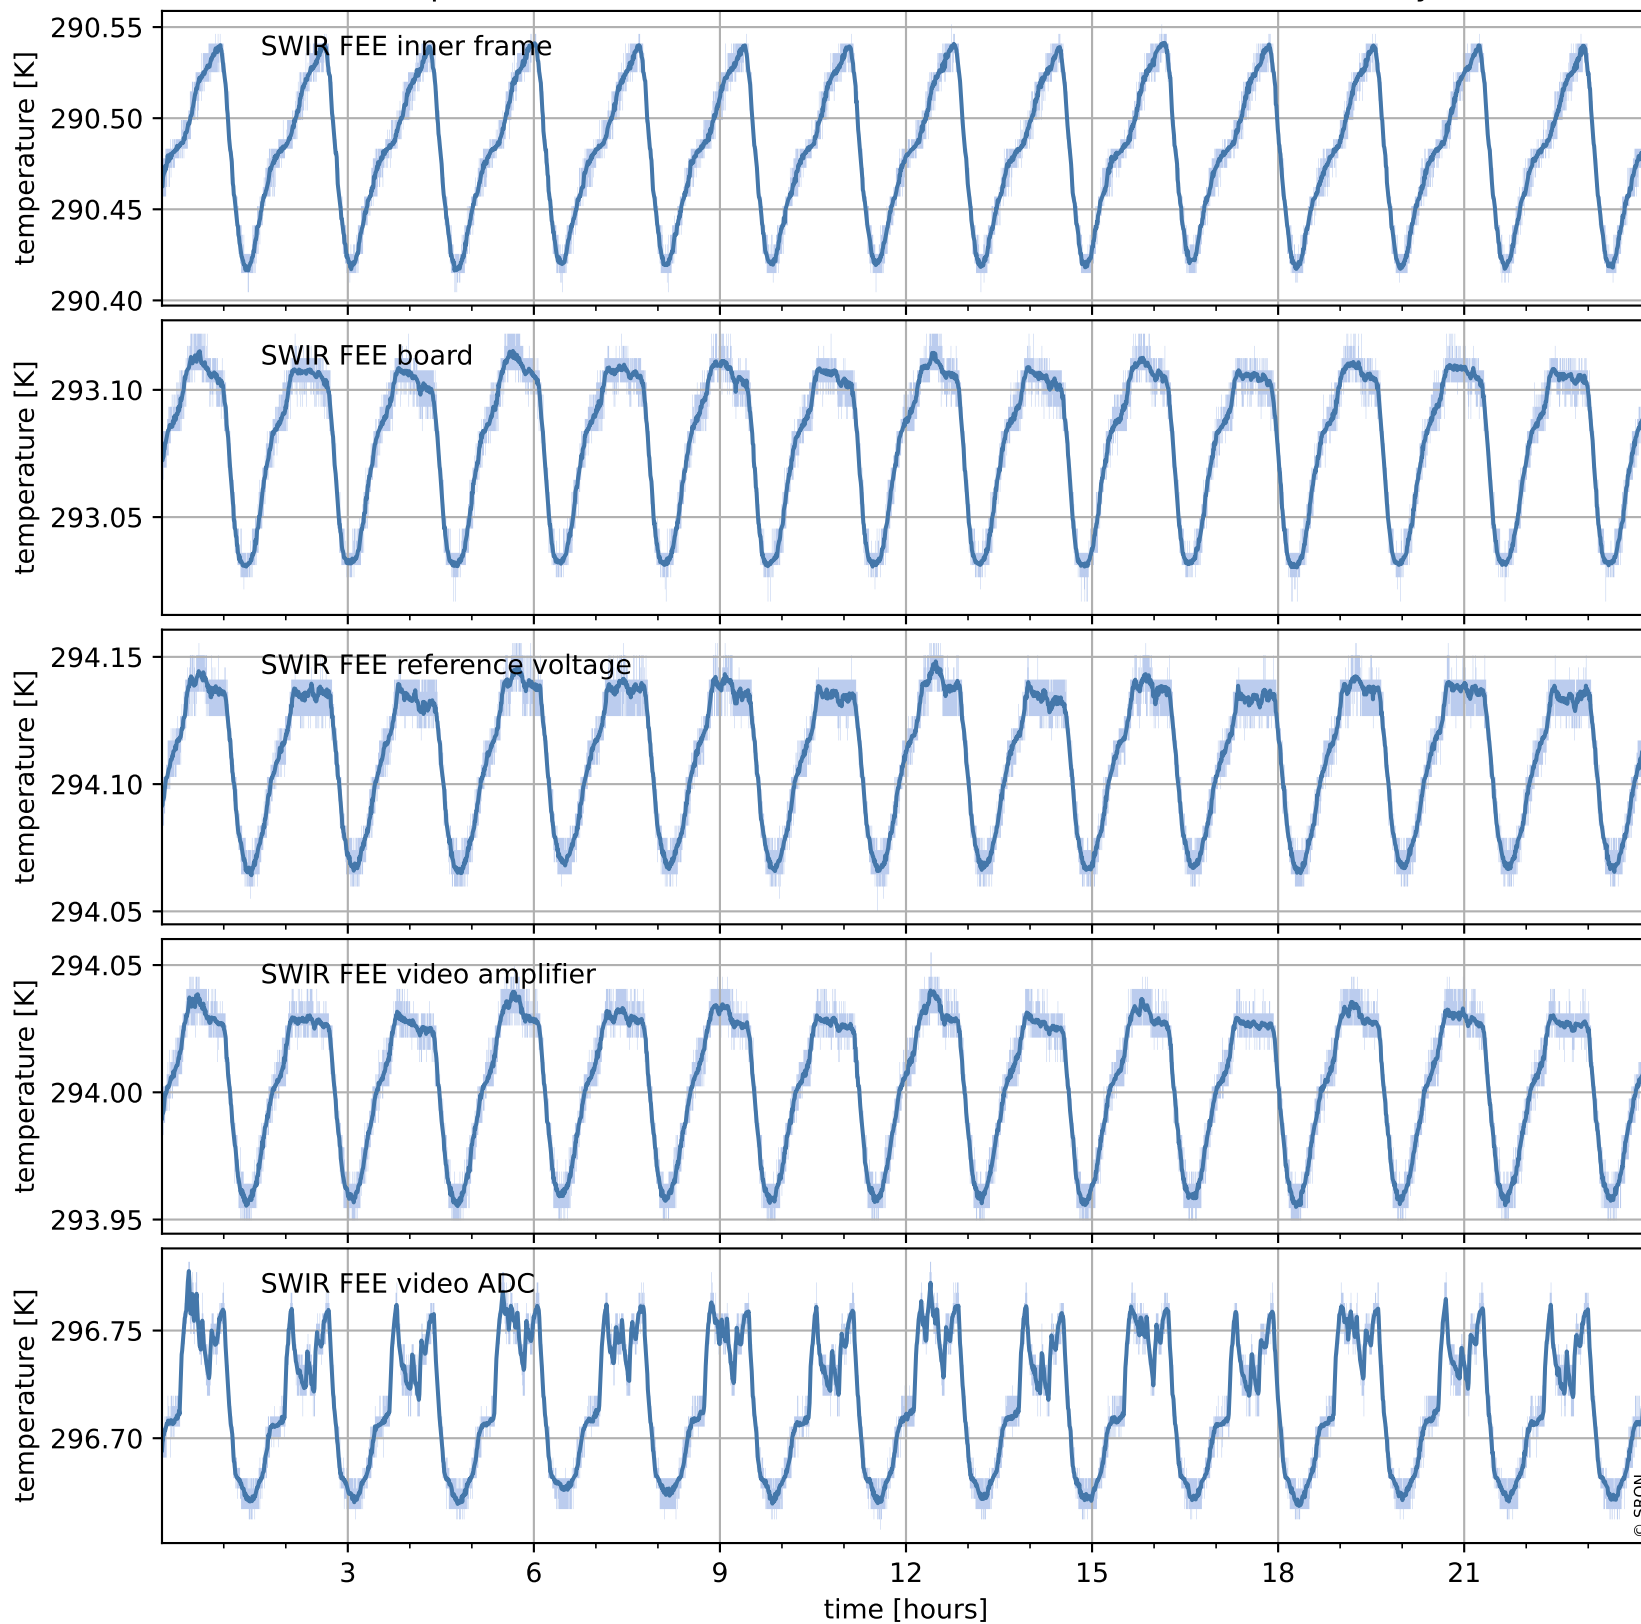

Tropomi SWIR housekeeping data

orbits : [8025, 8038]
coverage : 2019-05-02 / 2019-05-03
created : 2023-08-21T08:44:03

Temperature of sensors at the SWIR front-end electronics (one day)