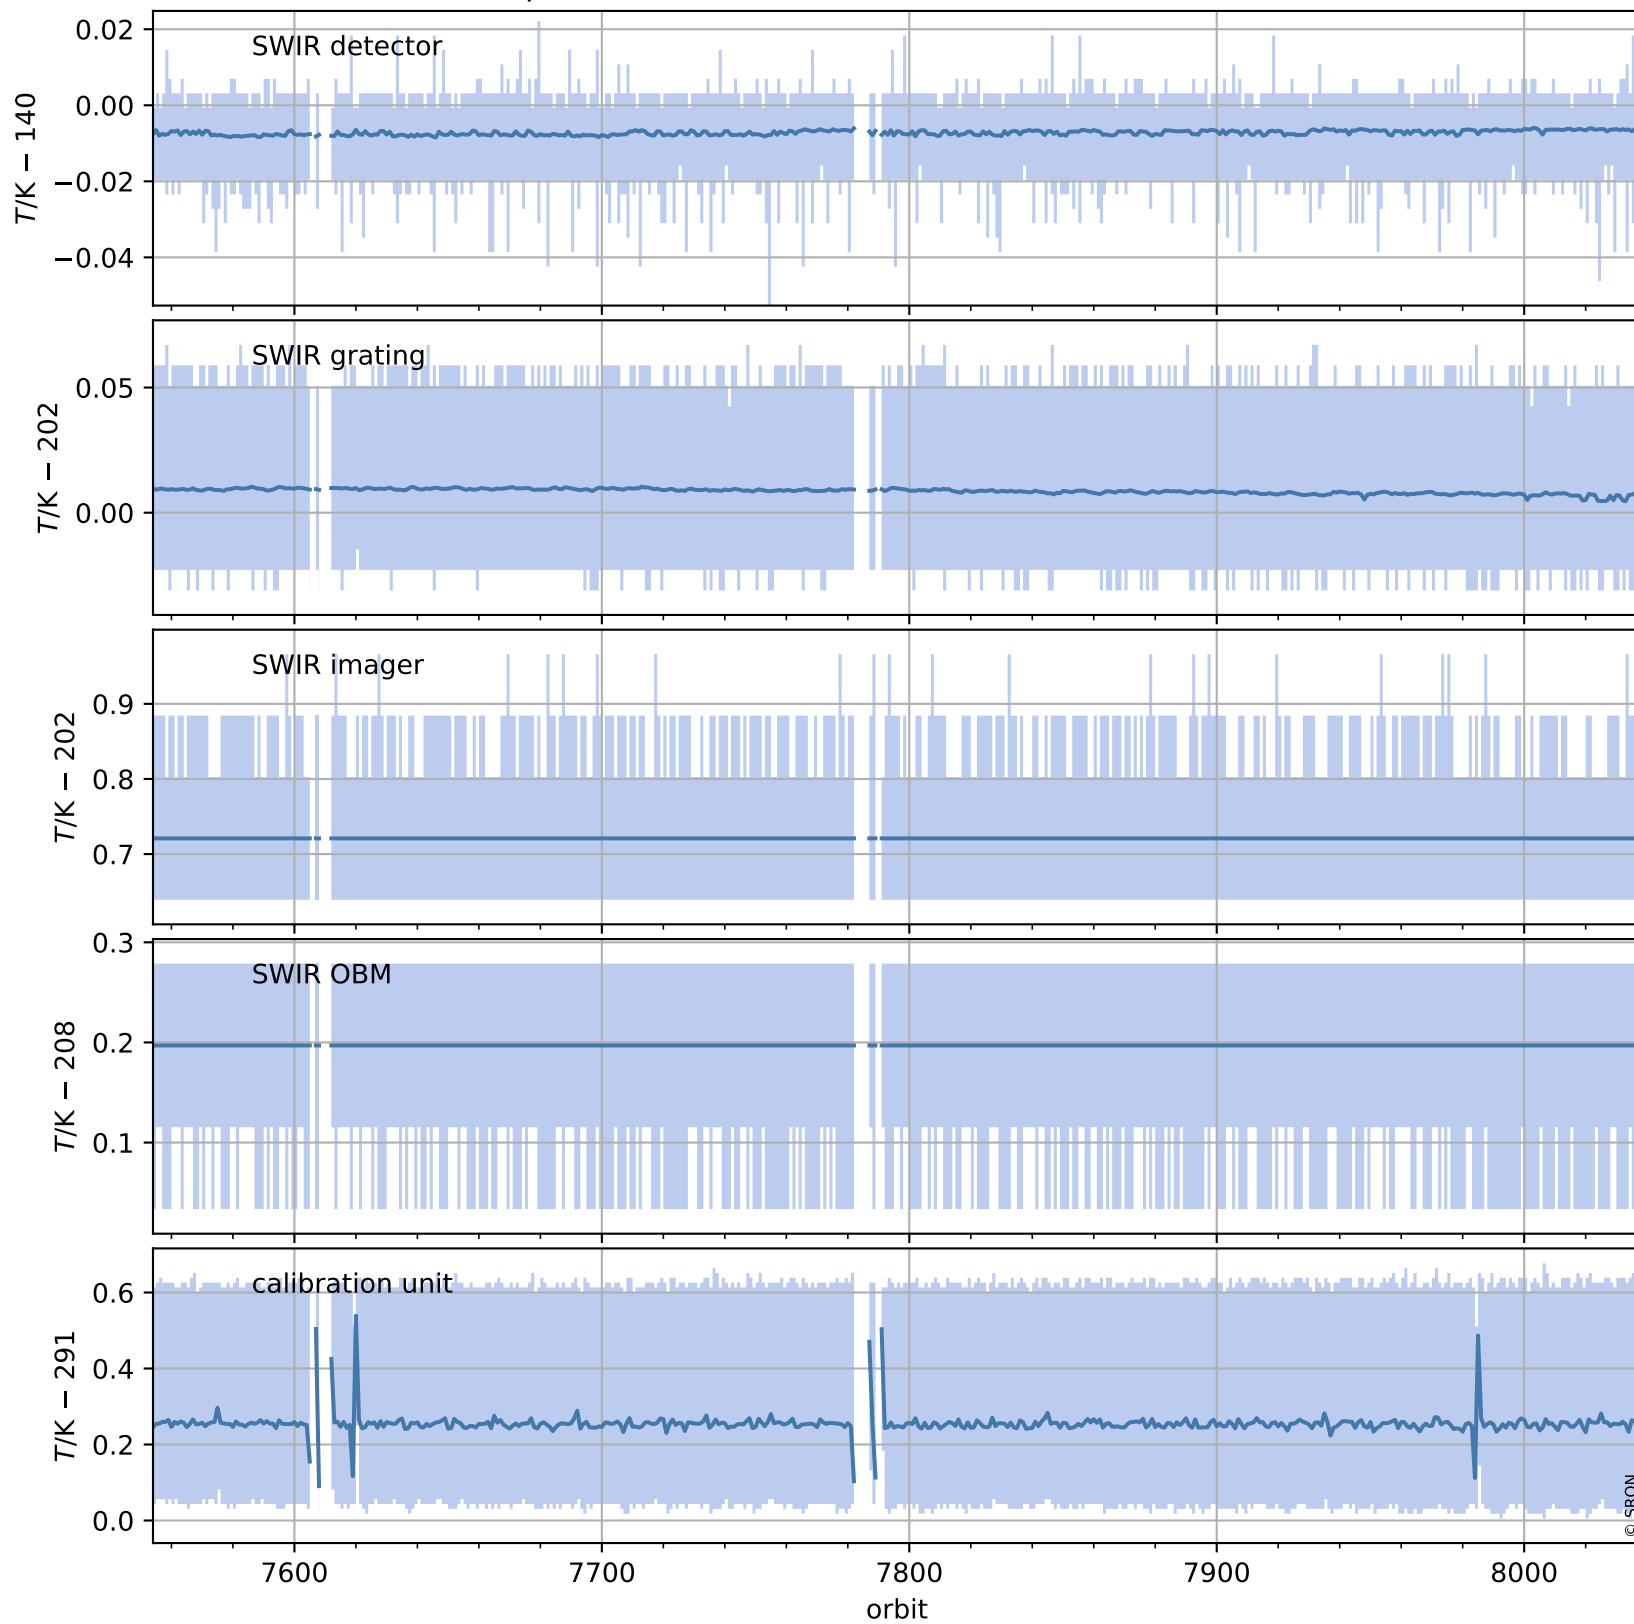

# Tropomi SWIR housekeeping data

orbits : [8025, 8038]  
coverage : 2019-05-02 / 2019-05-03  
created : 2023-08-21T08:44:01

## Temperature of sensors relevant for SWIR (one day)

# Tropomi SWIR housekeeping data

orbits : [7554, 8038]  
coverage : 2019-03-29 / 2019-05-03  
created : 2023-08-21T08:44:02

## Temperature of sensors relevant for SWIR (last month)