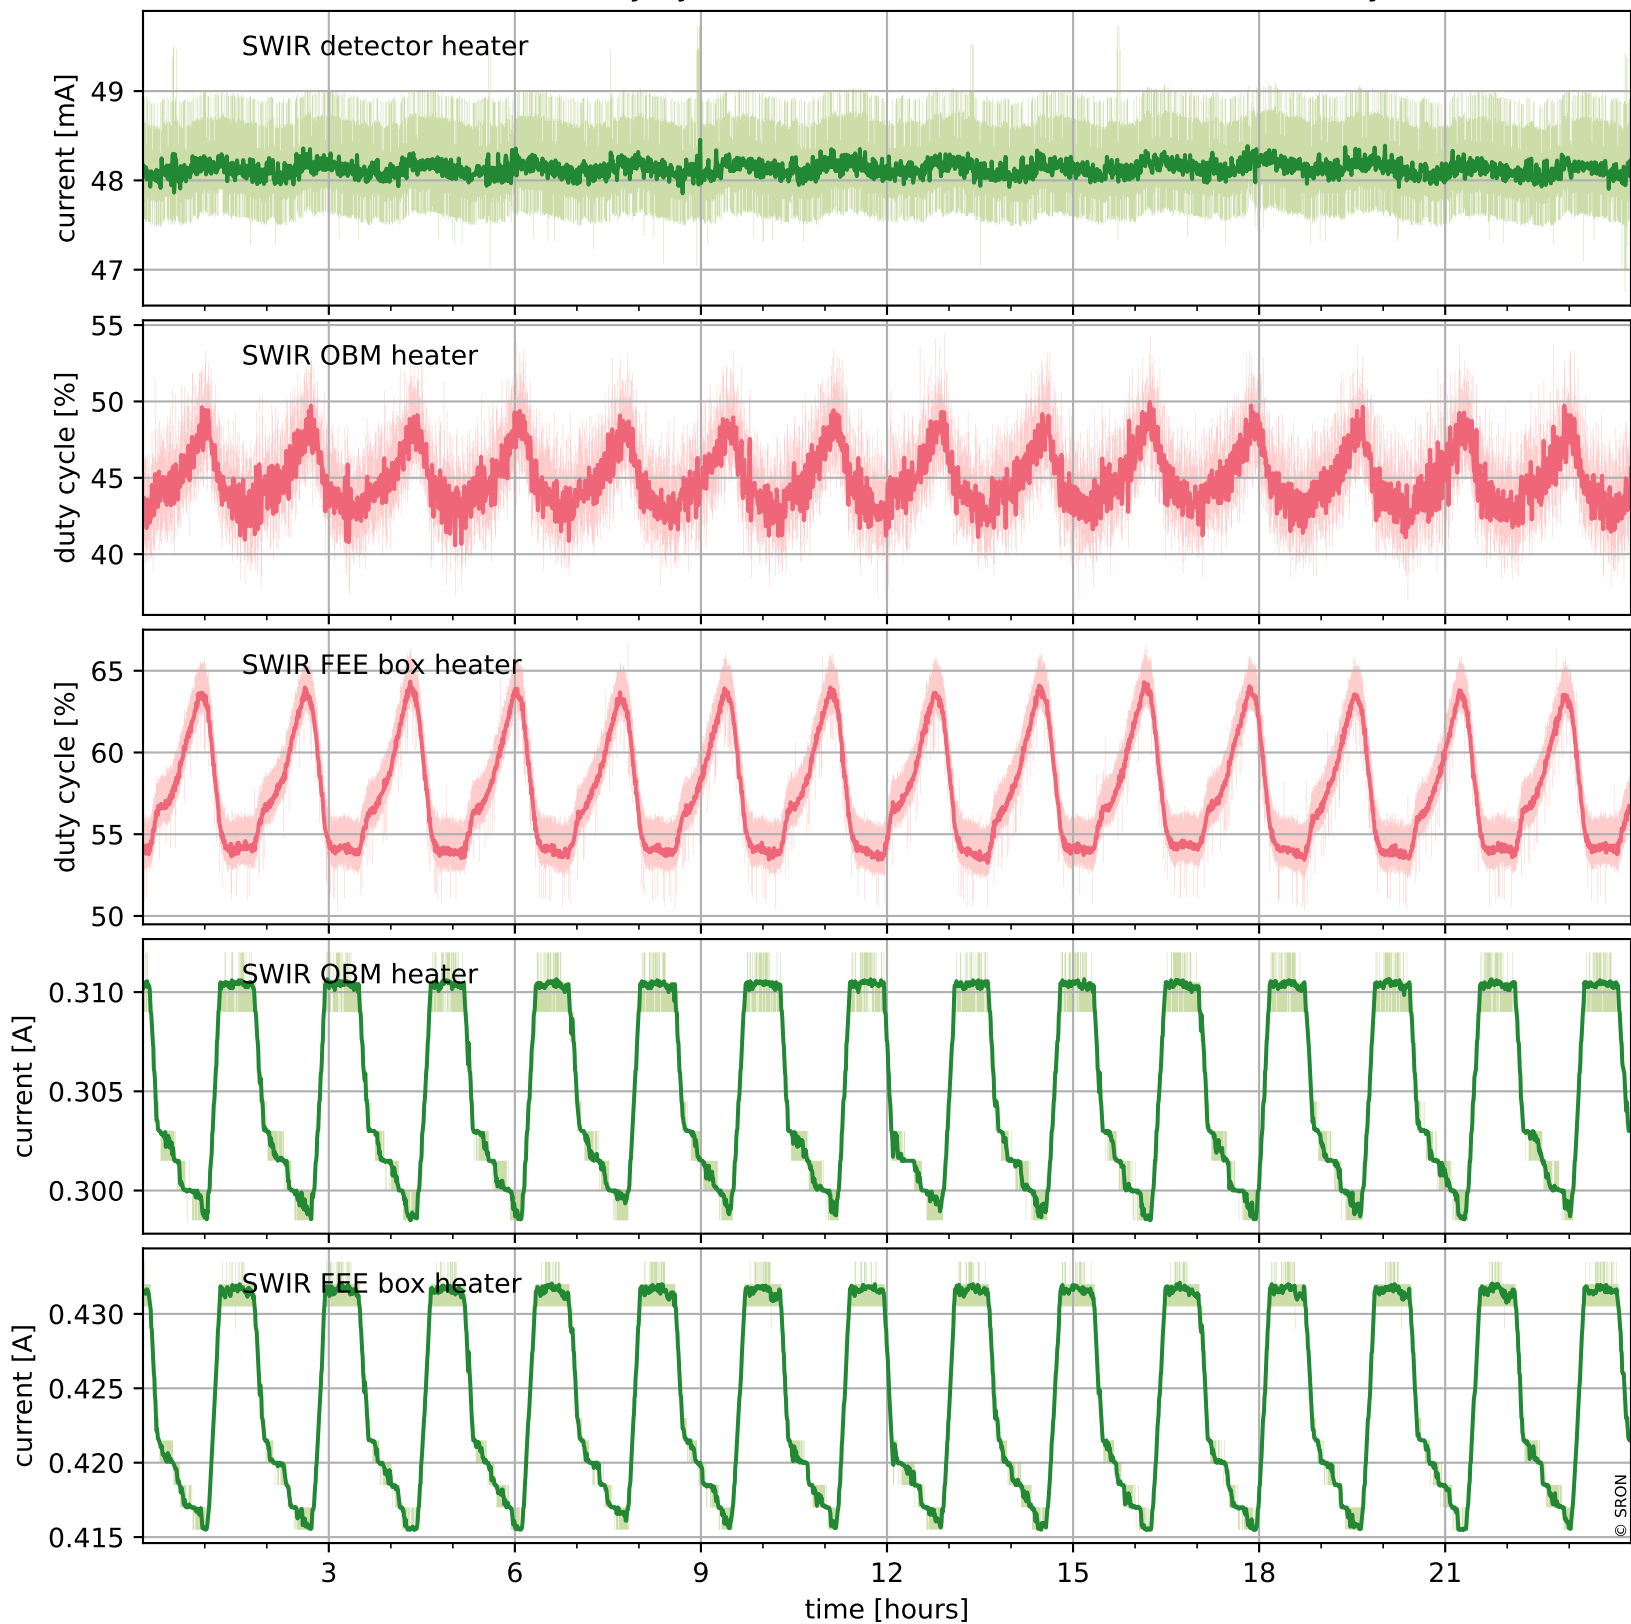

Tropomi SWIR housekeeping data

orbits : [8025, 8038]
coverage : 2019-05-02 / 2019-05-03
created : 2023-08-21T08:44:02

Current and duty cycle of 3 heaters relevant for SWIR (one day)