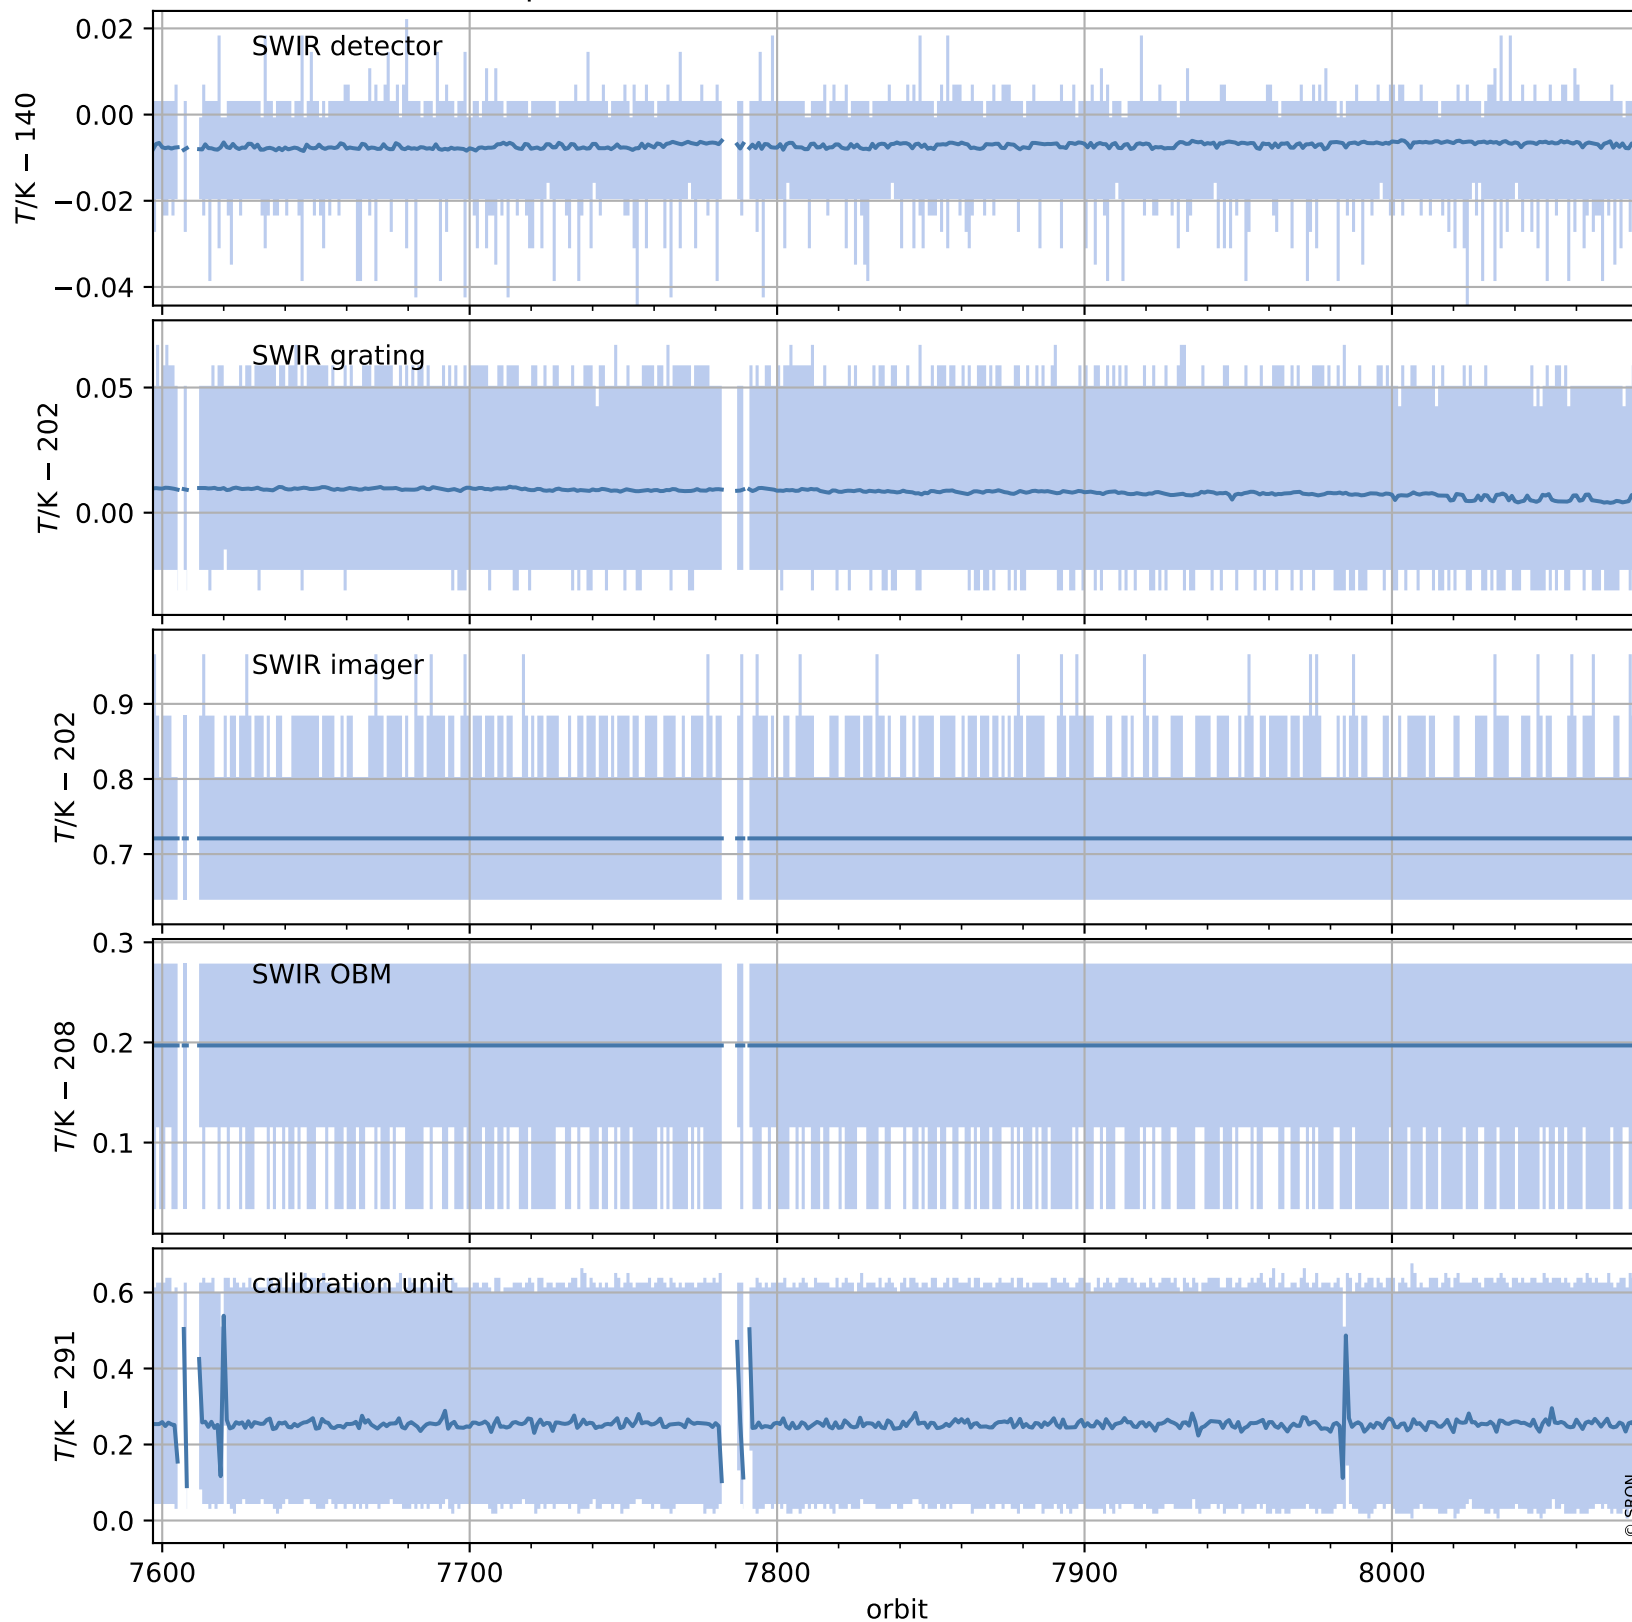

Tropomi SWIR housekeeping data

orbits : [8068, 8081]
coverage : 2019-05-05 / 2019-05-06
created : 2023-08-21T08:44:09

Temperature of sensors relevant for SWIR (one day)

Tropomi SWIR housekeeping data

orbits : [7597, 8081]
coverage : 2019-04-01 / 2019-05-06
created : 2023-08-21T08:44:09

Temperature of sensors relevant for SWIR (last month)

Tropomi SWIR housekeeping data

orbits : [8068, 8081]
coverage : 2019-05-05 / 2019-05-06
created : 2023-08-21T08:44:10

Current and duty cycle of 3 heaters relevant for SWIR (one day)

Tropomi SWIR housekeeping data

orbits : [7597, 8081]
coverage : 2019-04-01 / 2019-05-06
created : 2023-08-21T08:44:10

Current and duty cycle of 3 heaters relevant for SWIR (last month)

Tropomi SWIR housekeeping data

orbits : [8068, 8081]
coverage : 2019-05-05 / 2019-05-06
created : 2023-08-21T08:44:10

Temperature of sensors at the SWIR front-end electronics (one day)

Tropomi SWIR housekeeping data

orbits : [7597, 8081]
coverage : 2019-04-01 / 2019-05-06
created : 2023-08-21T08:44:11