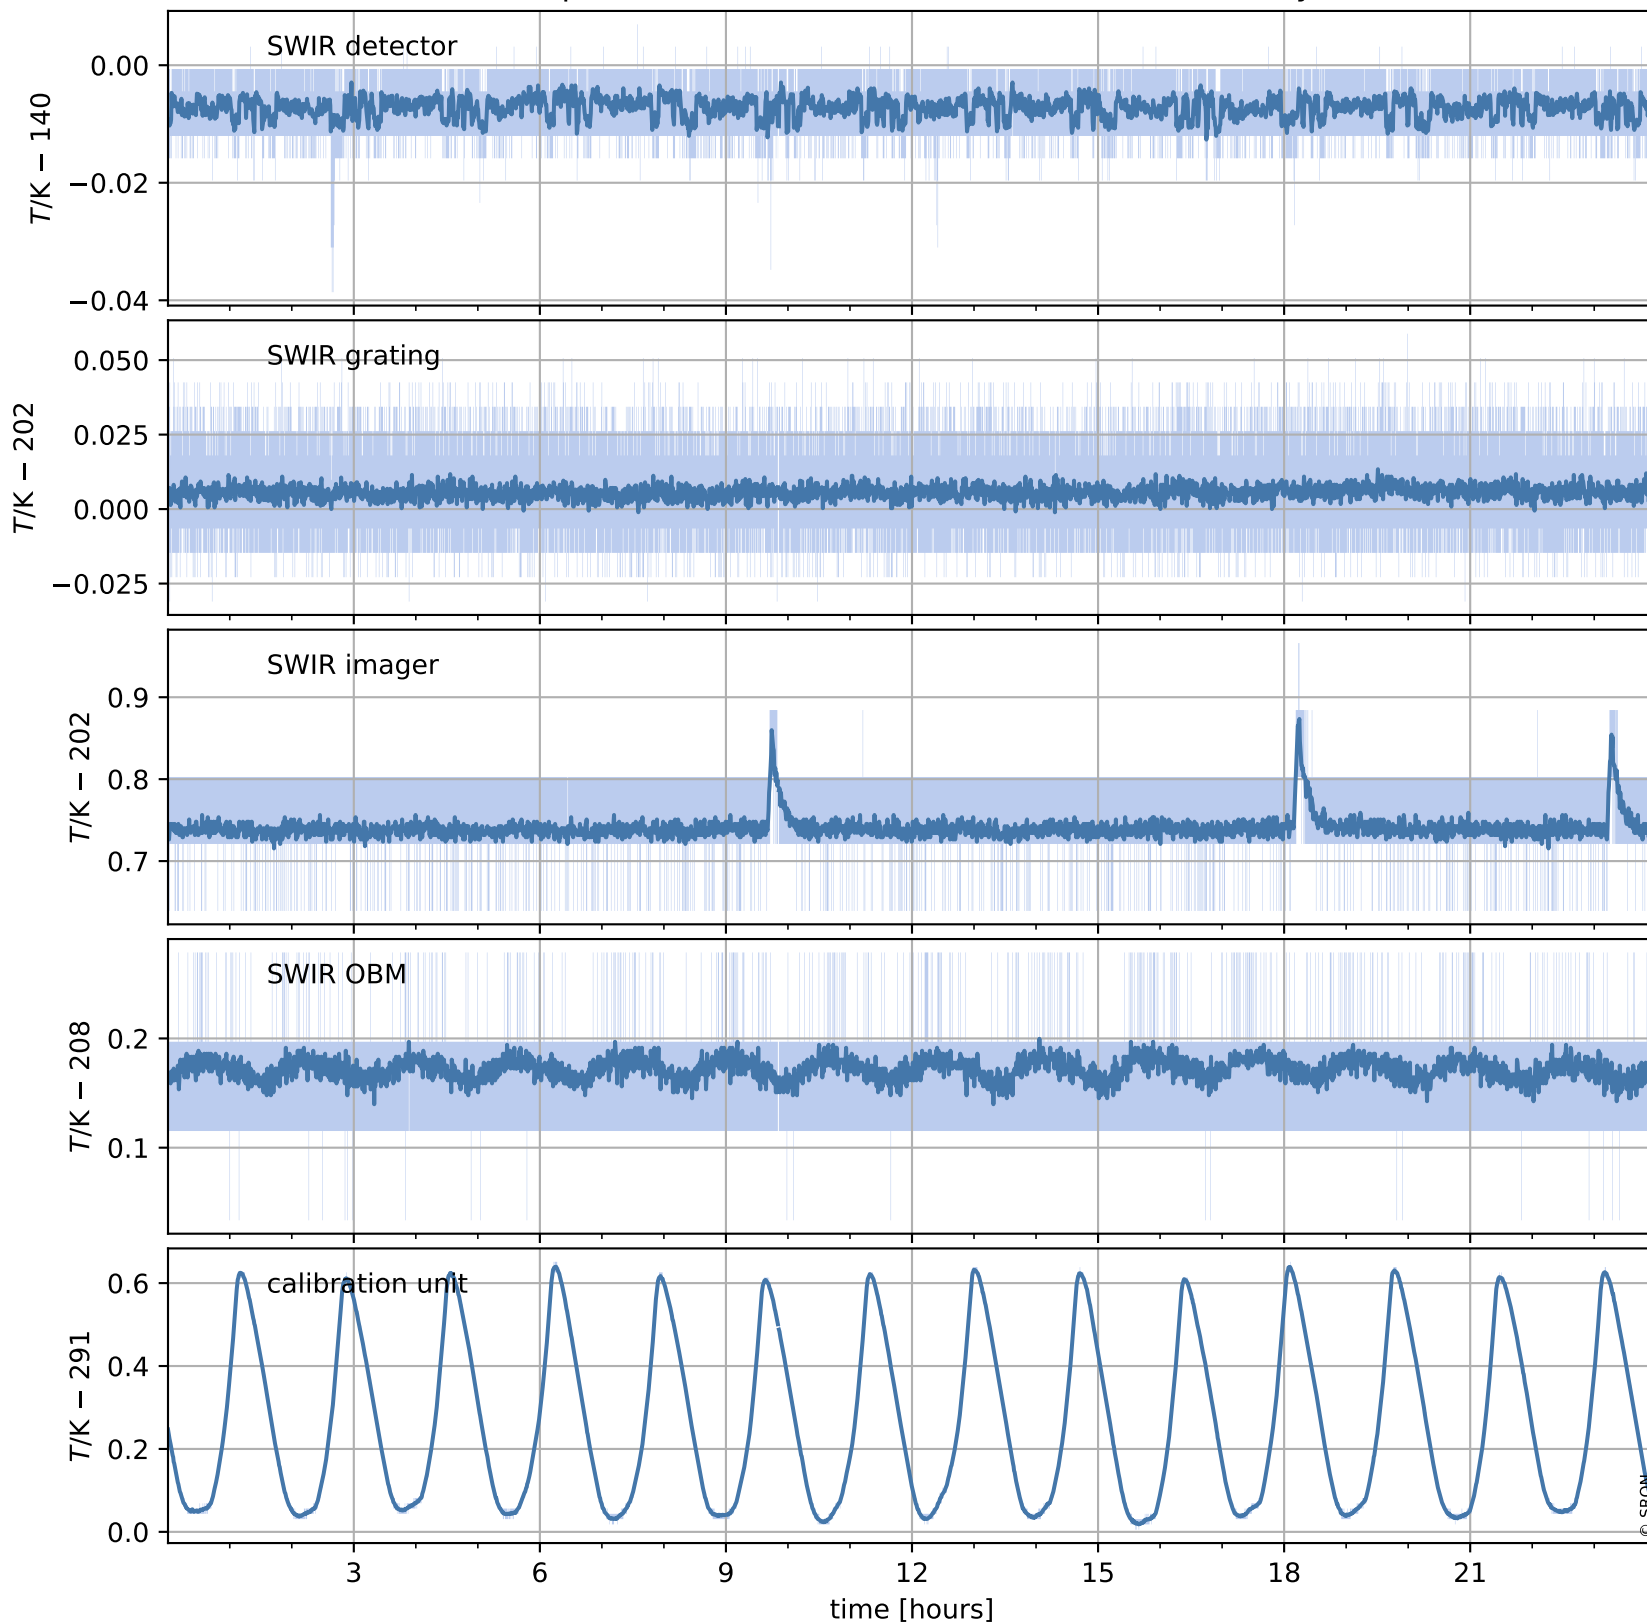

Tropomi SWIR housekeeping data

orbits : [8068, 8081]
coverage : 2019-05-05 / 2019-05-06
created : 2023-08-21T08:44:09

Temperature of sensors relevant for SWIR (one day)

Tropomi SWIR housekeeping data

orbits : [7597, 8081]
coverage : 2019-04-01 / 2019-05-06
created : 2023-08-21T08:44:09

Temperature of sensors relevant for SWIR (last month)

Tropomi SWIR housekeeping data

orbits : [8068, 8081]
coverage : 2019-05-05 / 2019-05-06
created : 2023-08-21T08:44:10

Current and duty cycle of 3 heaters relevant for SWIR (one day)

Tropomi SWIR housekeeping data

orbits : [7597, 8081]
coverage : 2019-04-01 / 2019-05-06
created : 2023-08-21T08:44:10

Current and duty cycle of 3 heaters relevant for SWIR (last month)

Tropomi SWIR housekeeping data