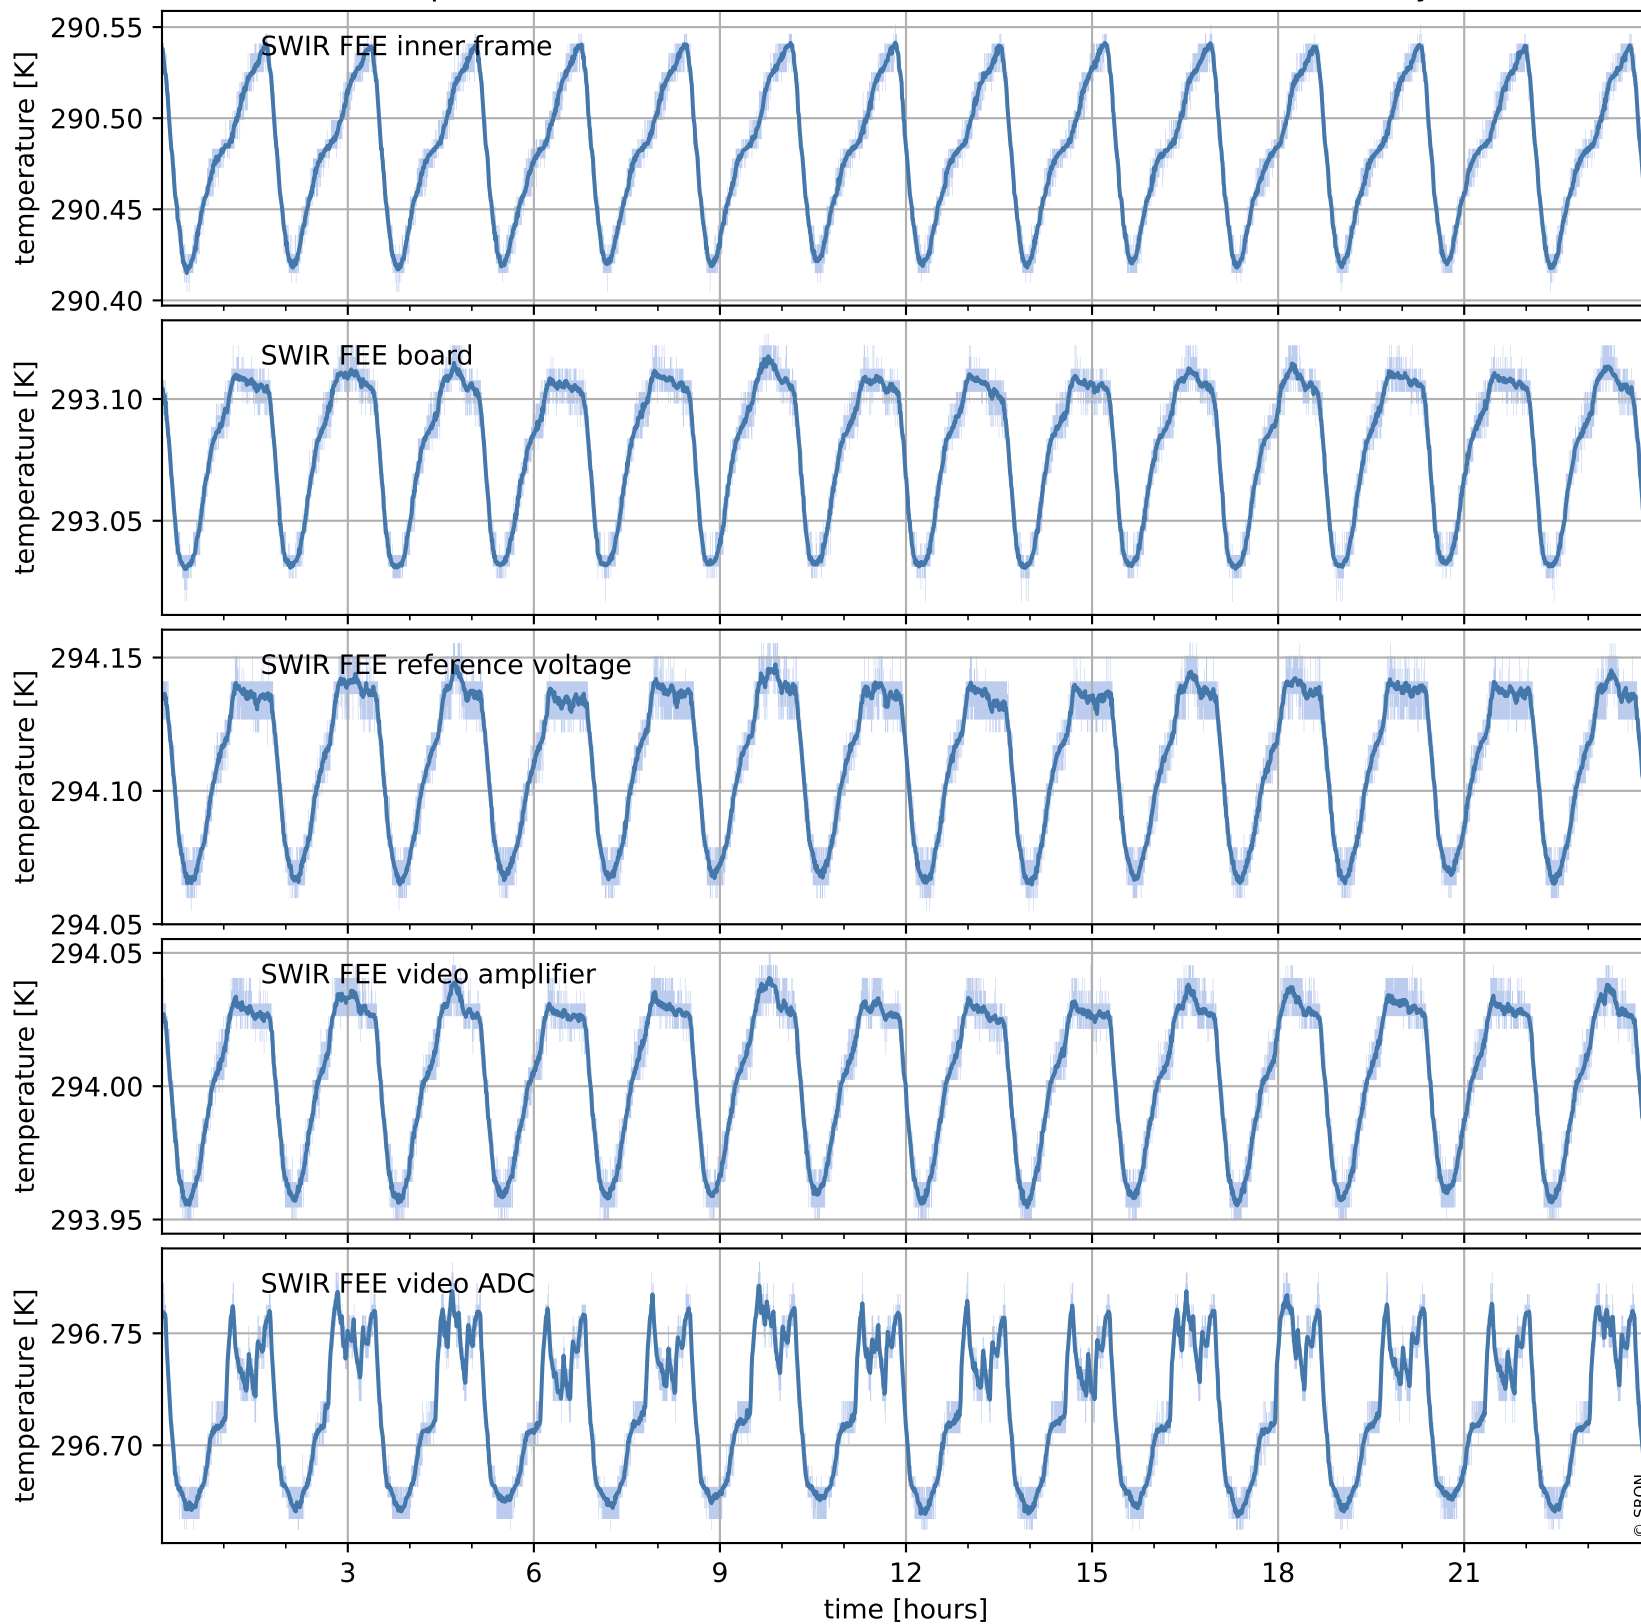

Tropomi SWIR housekeeping data

orbits : [8068, 8081]
coverage : 2019-05-05 / 2019-05-06
created : 2023-08-21T08:44:09

Temperature of sensors relevant for SWIR (one day)

Tropomi SWIR housekeeping data

orbits : [7597, 8081]
coverage : 2019-04-01 / 2019-05-06
created : 2023-08-21T08:44:09

Temperature of sensors relevant for SWIR (last month)

Tropomi SWIR housekeeping data

orbits : [8068, 8081]
coverage : 2019-05-05 / 2019-05-06
created : 2023-08-21T08:44:10

Current and duty cycle of 3 heaters relevant for SWIR (one day)

Tropomi SWIR housekeeping data

orbits : [7597, 8081]
coverage : 2019-04-01 / 2019-05-06
created : 2023-08-21T08:44:10

Current and duty cycle of 3 heaters relevant for SWIR (last month)

Tropomi SWIR housekeeping data

orbits : [8068, 8081]
coverage : 2019-05-05 / 2019-05-06
created : 2023-08-21T08:44:10

Temperature of sensors at the SWIR front-end electronics (one day)

Tropomi SWIR housekeeping data

orbits : [7597, 8081]
coverage : 2019-04-01 / 2019-05-06
created : 2023-08-21T08:44:11