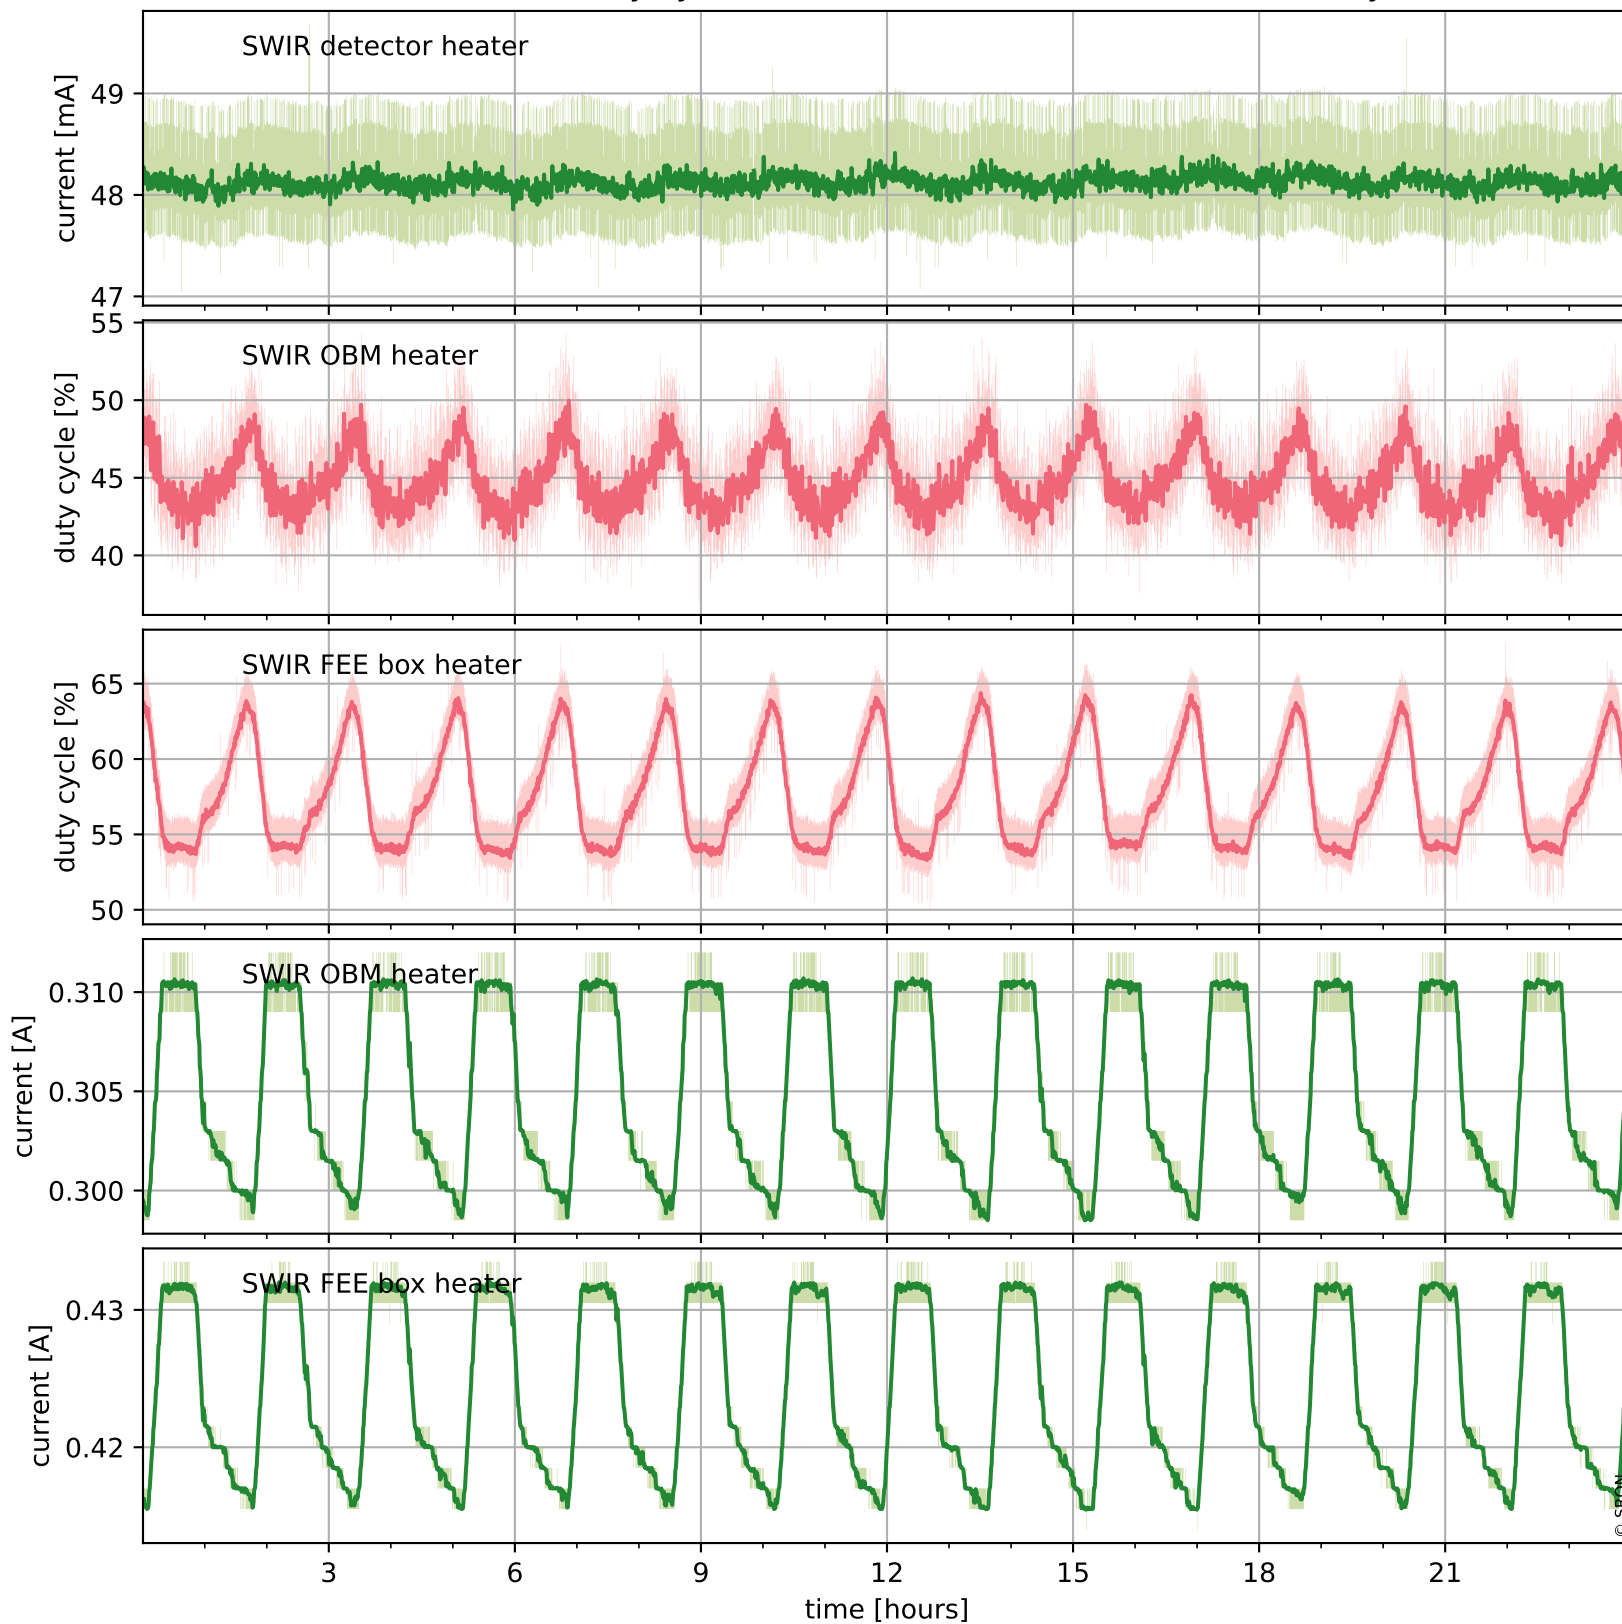

Tropomi SWIR housekeeping data

orbits : [8068, 8081]
coverage : 2019-05-05 / 2019-05-06
created : 2023-08-21T08:44:09

Temperature of sensors relevant for SWIR (one day)

Tropomi SWIR housekeeping data

orbits : [7597, 8081]
coverage : 2019-04-01 / 2019-05-06
created : 2023-08-21T08:44:09

Temperature of sensors relevant for SWIR (last month)

Tropomi SWIR housekeeping data

orbits : [8068, 8081]
coverage : 2019-05-05 / 2019-05-06
created : 2023-08-21T08:44:10

Current and duty cycle of 3 heaters relevant for SWIR (one day)