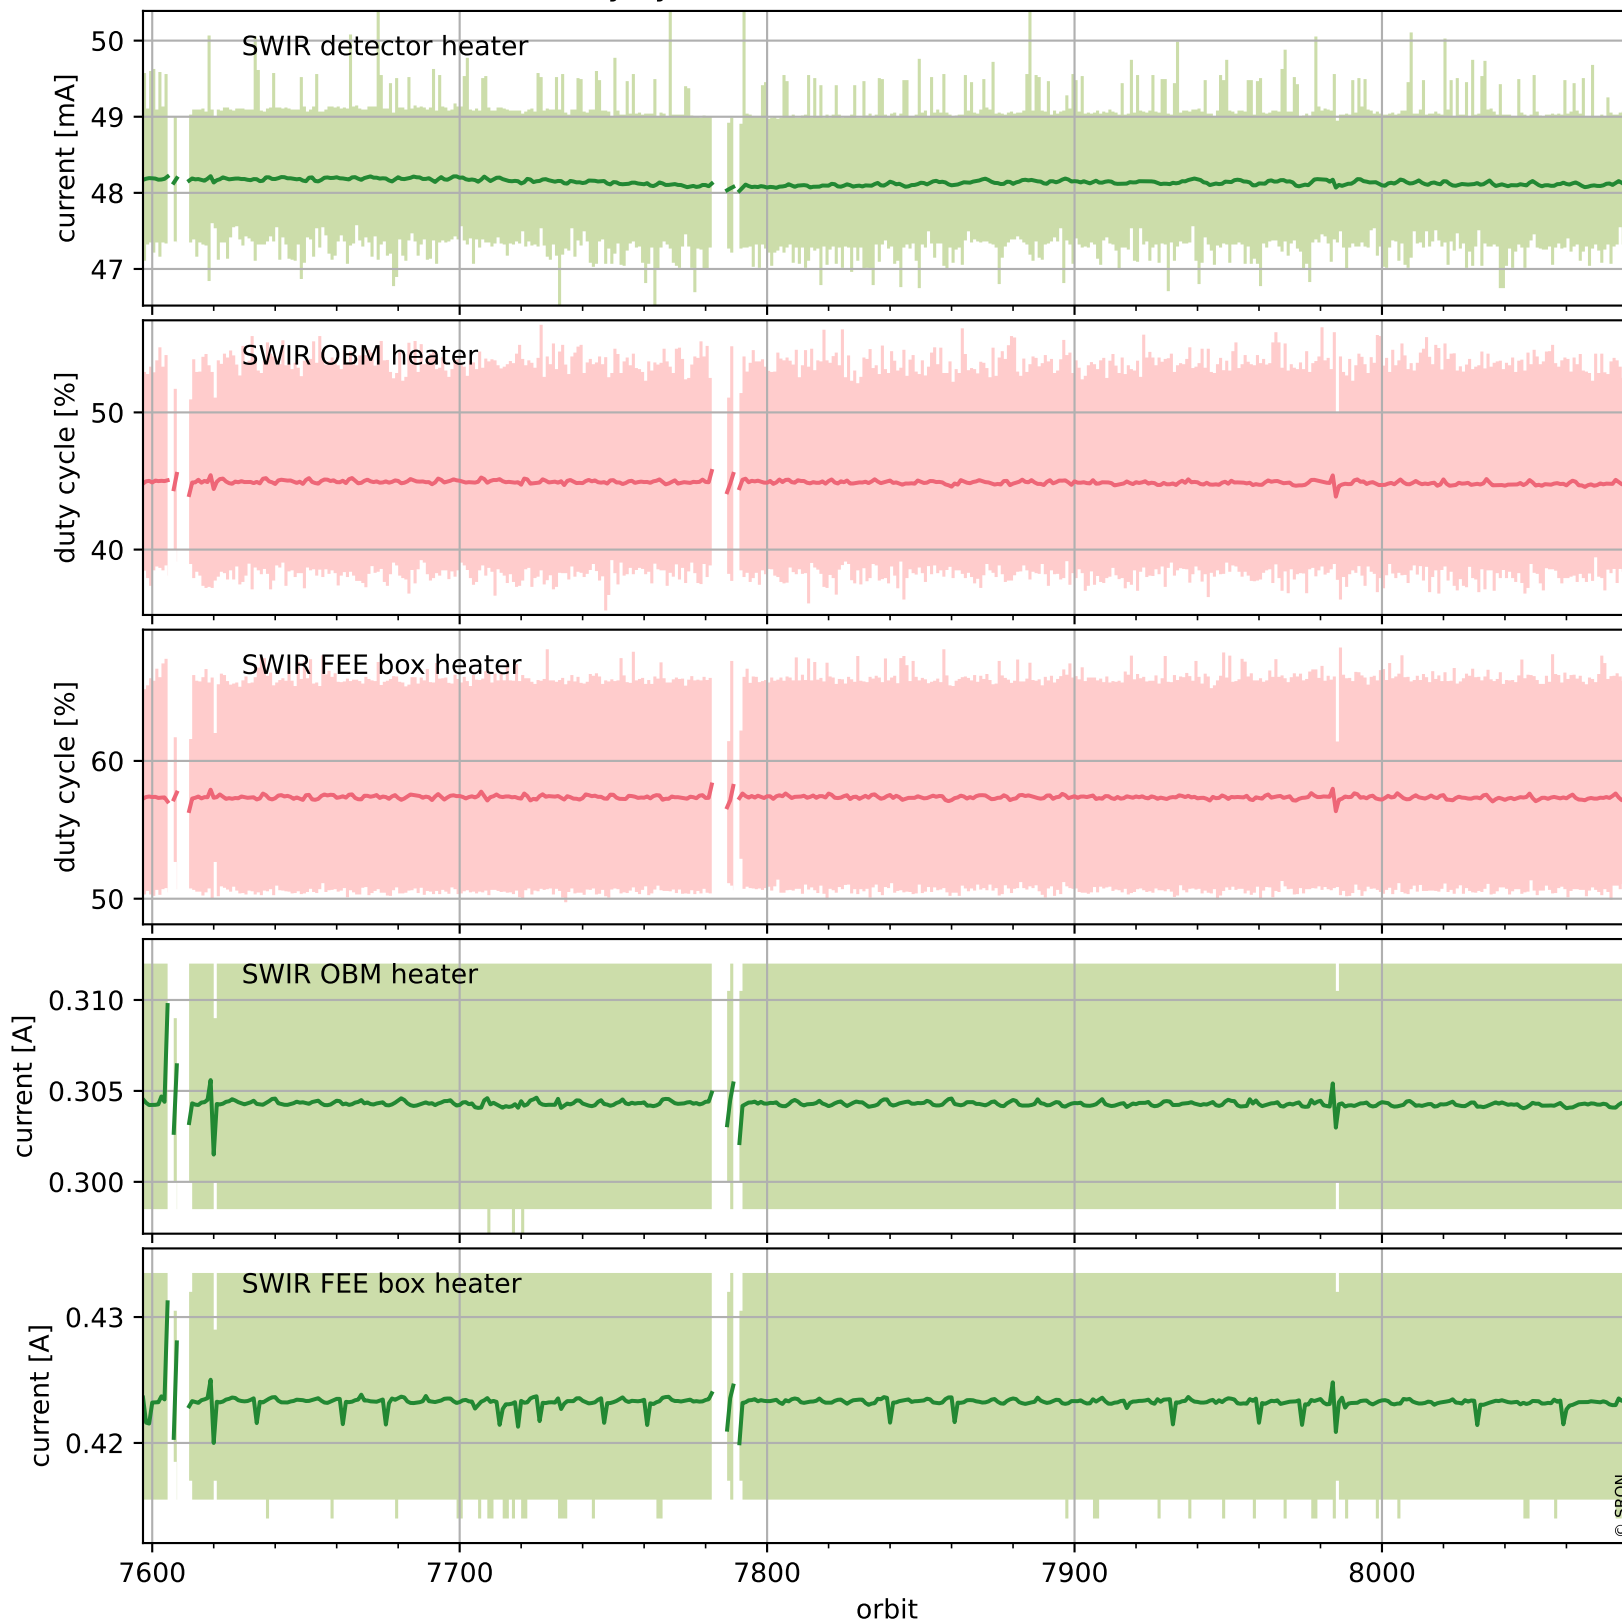

Tropomi SWIR housekeeping data

orbits : [8068, 8081]
coverage : 2019-05-05 / 2019-05-06
created : 2023-08-21T08:44:09

Temperature of sensors relevant for SWIR (one day)

Tropomi SWIR housekeeping data

orbits : [7597, 8081]
coverage : 2019-04-01 / 2019-05-06
created : 2023-08-21T08:44:09

Temperature of sensors relevant for SWIR (last month)

Tropomi SWIR housekeeping data

orbits : [8068, 8081]
coverage : 2019-05-05 / 2019-05-06
created : 2023-08-21T08:44:10

Current and duty cycle of 3 heaters relevant for SWIR (one day)

Tropomi SWIR housekeeping data

orbits : [7597, 8081]
coverage : 2019-04-01 / 2019-05-06
created : 2023-08-21T08:44:10

Current and duty cycle of 3 heaters relevant for SWIR (last month)

Tropomi SWIR housekeeping data

orbits : [8068, 8081]
coverage : 2019-05-05 / 2019-05-06
created : 2023-08-21T08:44:10

Temperature of sensors at the SWIR front-end electronics (one day)

Tropomi SWIR housekeeping data

orbits : [7597, 8081]
coverage : 2019-04-01 / 2019-05-06
created : 2023-08-21T08:44:11